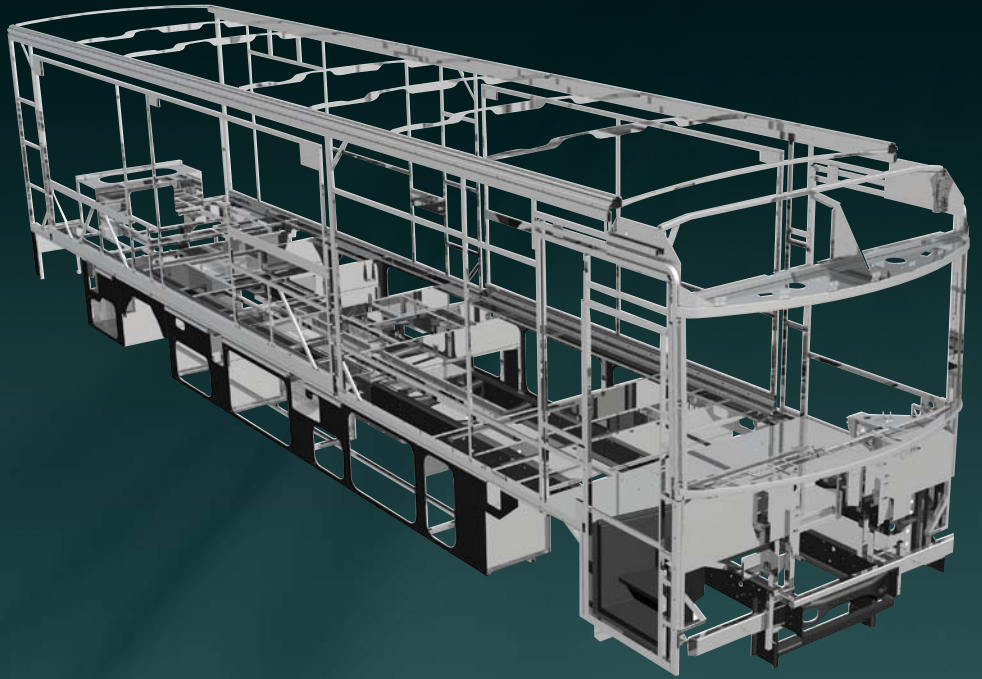

SUPER STRUCTURE