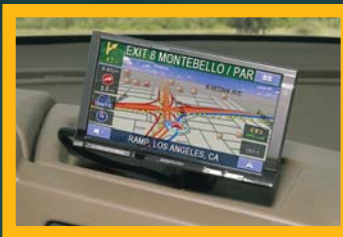

The ergonomic dash features a tilting/telescoping steering wheel and the available Garmin® GPS navigation system with turn-by-turn voice guidance to direct you to every destination. The Garmin system comes with a remote control and a large touch screen that makes programming easy. Electric mirrors with defrost and available sideview cameras that activate with the turn signal also help with navigation.

UltraLeather cab seats with a power pedestal for the driver (optional on Meridian V Class) and optional power pedestal for the passenger (Meridian) adjust to keep you comfortable. Sit back and listen to the RV Radio,® complete with a CD player and weather band. Upgrade your RV Radio with the available Sirius® satellite radio package, which brings you over 120 digital channels and comes with a complimentary six-month subscription. It also includes an iPod interface connector so you can control and listen to your iPod through the dash stereo.