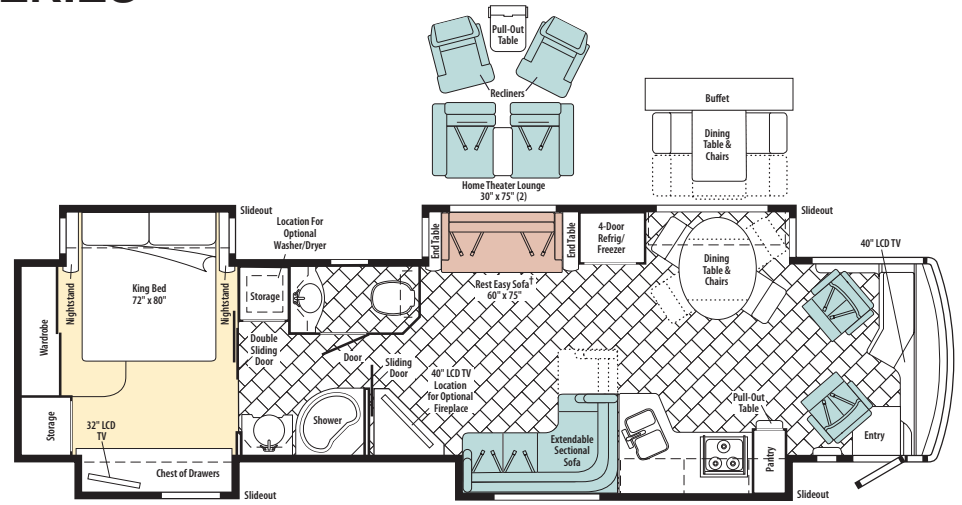

2010 R-SERIES

2010 WINNEBAGO

Tour 42AD

WKR42AD

- NIGHT SKY
- SABLEWOOD
- STONEHENGE

- AG0
- AG1
- AG2
- AK2
- AK3
- AK4
- AX0
- AX1
- AX2
- AX3
- AX4
- AX5
- AH0
- AH1
- AH2
- AL3
- AL4
- AL5

- HONEY CHERRY
- BELMONT MAPLE
- FOREST CHERRY
- HONEY CHERRY COFFEE GLAZE
- BELMONT MAPLE COFFEE GLAZE
- FOREST CHERRY COFFEE GLAZE
- HONEY CHERRY
- BELMONT MAPLE
- FOREST CHERRY
- HONEY CHERRY COFFEE GLAZE
- BELMONT MAPLE COFFEE GLAZE
- FOREST CHERRY COFFEE GLAZE
- HONEY CHERRY
- BELMONT MAPLE
- FOREST CHERRY
- HONEY CHERRY COFFEE GLAZE
- BELMONT MAPLE COFFEE GLAZE
- FOREST CHERRY COFFEE GLAZE

2010 ITASCA

Ellipse 42AD

IKR42AD

- SERENADE
- SQUARE ROOT
- WOODBIDGE

- AH4
- AH5
- AH6
- AJ0
- AJ1
- AJ2
- AX6
- AX7
- AX8

- HONEY CHERRY COFFEE GLAZE
- BELMONT MAPLE COFFEE GLAZE
- FOREST CHERRY COFFEE GLAZE
- HONEY CHERRY COFFEE GLAZE
- BELMONT MAPLE COFFEE GLAZE
- FOREST CHERRY COFFEE GLAZE
- HONEY CHERRY COFFEE GLAZE
- BELMONT MAPLE COFFEE GLAZE
- FOREST CHERRY COFFEE GLAZE

158603-10-013- MANUAL/OWNER - SUPPLEMENT - R SERIES - 2010
159842-01-01A - CASE - VINYL - F/MANUALS - W/SLEEVES - BLACK
161500-10-022- MANUAL/OWNER - TOUR- R SERIES - 2010
161500-10-023 - MANUAL/OWNER - ELLIPSE - R SERIES - 2010
169206-01-000 - TOP LEVEL DRAWING - R, 2010