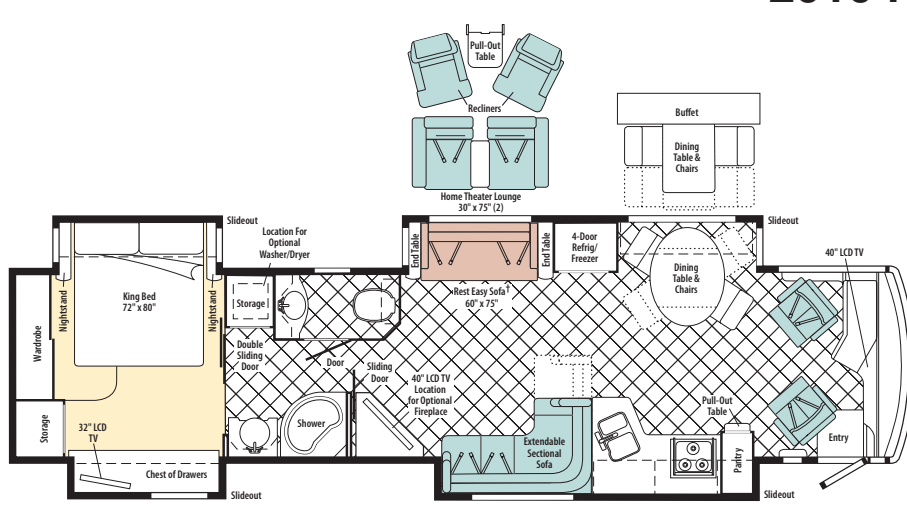

2010 R-SERIES

2010 WINNEBAGO

Tour 42AD

WKR42AD

- NIGHT SKY
- SABLEWOOD
- STONEHENGE

- AG0
- AG1
- AG2
- AK2
- AK3
- AK4
- AX0
- AX1
- AX2
- AX3
- AX4
- AX5
- AH0
- AH1
- AH2
- AL3
- AL4
- AL5

- HONEY CHERRY
- BELMONT MAPLE
- FOREST CHERRY
- HONEY CHERRY COFFEE GLAZE
- BELMONT MAPLE COFFEE GLAZE
- FOREST CHERRY COFFEE GLAZE
- HONEY CHERRY
- BELMONT MAPLE
- FOREST CHERRY
- HONEY CHERRY COFFEE GLAZE
- BELMONT MAPLE COFFEE GLAZE
- FOREST CHERRY COFFEE GLAZE
- HONEY CHERRY
- BELMONT MAPLE
- FOREST CHERRY
- HONEY CHERRY COFFEE GLAZE
- BELMONT MAPLE COFFEE GLAZE
- FOREST CHERRY COFFEE GLAZE

2010 ITASCA

Ellipse 42AD

IKR42AD

- SERENADE
- SQUARE ROOT
- WOODBIDGE

- AH4
- AH5
- AH6
- AJ0
- AJ1
- AJ2
- AX6
- AX7
- AX8

- HONEY CHERRY COFFEE GLAZE
- BELMONT MAPLE COFFEE GLAZE
- FOREST CHERRY COFFEE GLAZE
- HONEY CHERRY COFFEE GLAZE
- BELMONT MAPLE COFFEE GLAZE
- FOREST CHERRY COFFEE GLAZE
- HONEY CHERRY COFFEE GLAZE
- BELMONT MAPLE COFFEE GLAZE
- FOREST CHERRY COFFEE GLAZE

158603-10-013- MANUAL/OWNER - SUPPLEMENT - R SERIES - 2010
159842-01-01A - CASE - VINYL - F/MANUALS - W/SLEEVES - BLACK
161500-10-022- MANUAL/OWNER - TOUR- R SERIES - 2010
161500-10-023 - MANUAL/OWNER - ELLIPSE - R SERIES - 2010
169206-01-000 - TOP LEVEL DRAWING - R, 2010