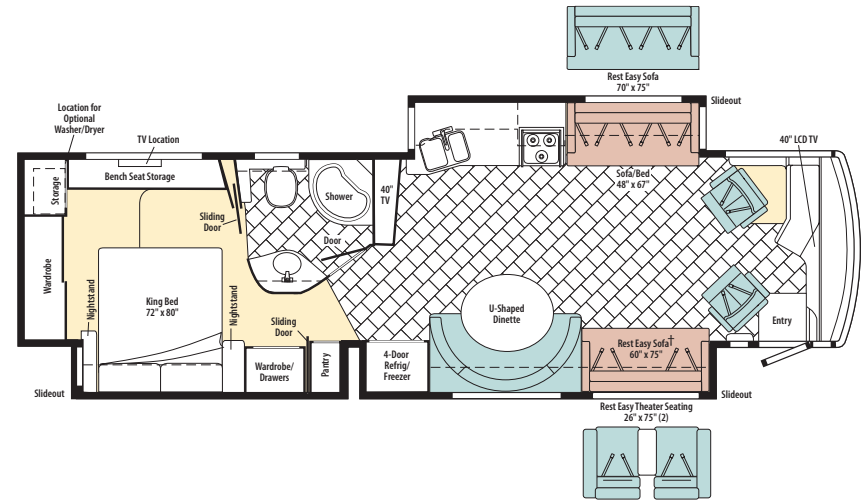

2010 (L) R-SERIES

2010 WINNEBAGO

Tour 40WD

2010 ITASCA

Ellipse 40WD

WKR40WD

NIGHT SKY	AG0	HONEY CHERRY
	AG1	BELMONT MAPLE
	AG2	FOREST CHERRY
	AK2	HONEY CHERRY COFFEE GLAZE
	AK3	BELMONT MAPLE COFFEE GLAZE
SABLEWOOD	AK4	FOREST CHERRY COFFEE GLAZE
	AX0	HONEY CHERRY
	AX1	BELMONT MAPLE
	AX2	FOREST CHERRY
	AX3	HONEY CHERRY COFFEE GLAZE
STONEHENGE	AX4	BELMONT MAPLE COFFEE GLAZE
	AX5	FOREST CHERRY COFFEE GLAZE
	AH0	HONEY CHERRY
	AH1	BELMONT MAPLE
	AH2	FOREST CHERRY
	AL3	HONEY CHERRY COFFEE GLAZE
	AL4	BELMONT MAPLE COFFEE GLAZE
	AL5	FOREST CHERRY COFFEE GLAZE