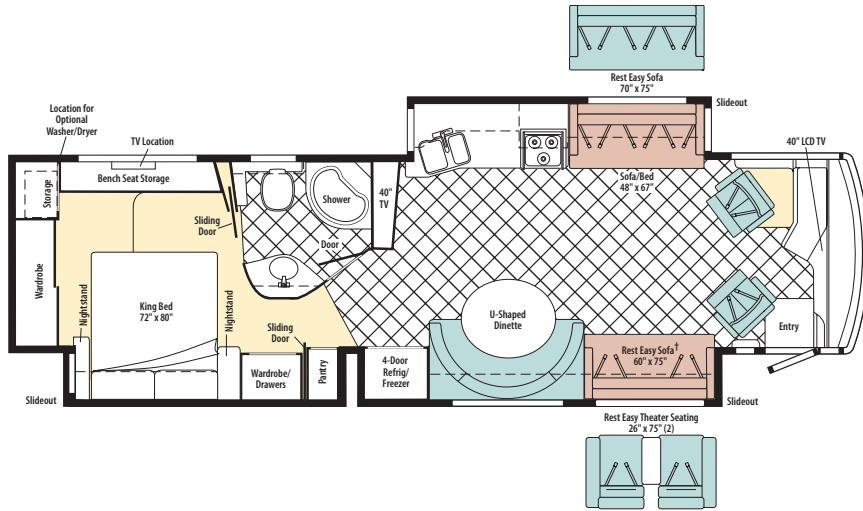

2010 (L) R-SERIES

2010 WINNEBAGO

Tour 40WD

2010 ITASCA

Ellipse 40WD

WKR40WD

NIGHT SKY	AG0	HONEY CHERRY
	AG1	BELMONT MAPLE
	AG2	FOREST CHERRY
	AK2	HONEY CHERRY COFFEE GLAZE
	AK3	BELMONT MAPLE COFFEE GLAZE
SABLEWOOD	AK4	FOREST CHERRY COFFEE GLAZE
	AX0	HONEY CHERRY
	AX1	BELMONT MAPLE
	AX2	FOREST CHERRY
	AX3	HONEY CHERRY COFFEE GLAZE
STONEHENGE	AX4	BELMONT MAPLE COFFEE GLAZE
	AX5	FOREST CHERRY COFFEE GLAZE
	AH0	HONEY CHERRY
	AH1	BELMONT MAPLE
	AH2	FOREST CHERRY
	AL3	HONEY CHERRY COFFEE GLAZE
	AL4	BELMONT MAPLE COFFEE GLAZE
	AL5	FOREST CHERRY COFFEE GLAZE