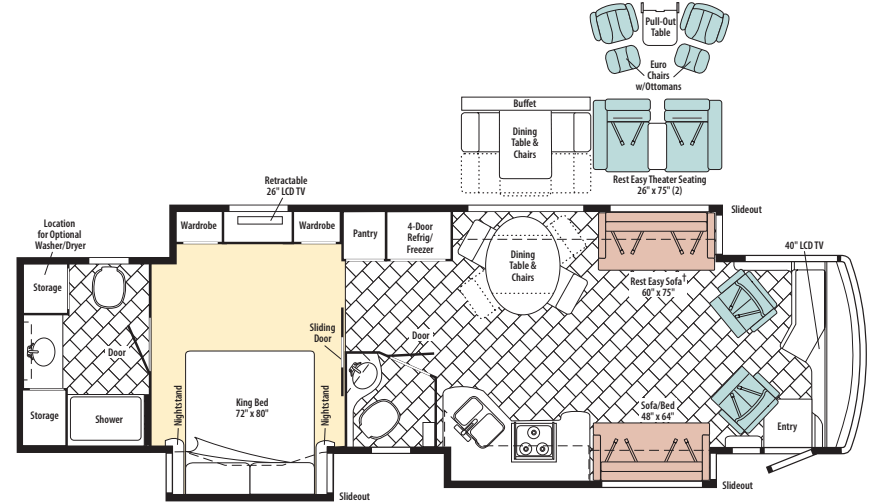

2010 ITASCA

Ellipse 40CD

WKR40CD

NIGHT SKY
SABLEWOOD
STONEHENGE

AG0 HONEY CHERRY
AG1 BELMONT MAPLE
AG2 FOREST CHERRY
AK2 HONEY CHERRY COFFEE GLAZE
AK3 BELMONT MAPLE COFFEE GLAZE
AK4 FOREST CHERRY COFFEE GLAZE
AX0 HONEY CHERRY
AX1 BELMONT MAPLE
AX2 FOREST CHERRY
AX3 HONEY CHERRY COFFEE GLAZE
AX4 BELMONT MAPLE COFFEE GLAZE
AX5 FOREST CHERRY COFFEE GLAZE
AH0 HONEY CHERRY
AH1 BELMONT MAPLE
AH2 FOREST CHERRY
AL3 HONEY CHERRY COFFEE GLAZE
AL4 BELMONT MAPLE COFFEE GLAZE
AL5 FOREST CHERRY COFFEE GLAZE

IKR40CD

SERENADE
SQUARE ROOT
WOODBIDGE

AH4 HONEY CHERRY COFFEE GLAZE
AH5 BELMONT MAPLE COFFEE GLAZE
AH6 FOREST CHERRY COFFEE GLAZE
AJ0 HONEY CHERRY COFFEE GLAZE
AJ1 BELMONT MAPLE COFFEE GLAZE
AJ2 FOREST CHERRY COFFEE GLAZE
AX6 HONEY CHERRY COFFEE GLAZE
AX7 BELMONT MAPLE COFFEE GLAZE
AX8 FOREST CHERRY COFFEE GLAZE

158603-10-013- MANUAL/OWNER - SUPPLEMENT - R SERIES - 2010
159842-01-01A - CASE - VINYL - F/MANUALS - W/SLEEVES - BLACK
161500-10-022- MANUAL/OWNER - TOUR- R SERIES - 2010
161500-10-023 - MANUAL/OWNER - ELLIPSE - R SERIES - 2010
169206-01-000 - TOP LEVEL DRAWING - R, 2010