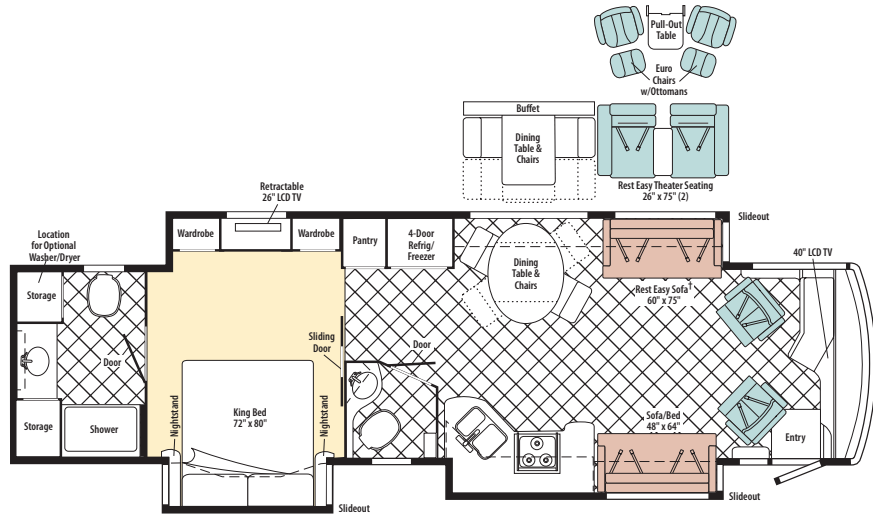

2010 (L) R-SERIES

2010 WINNEBAGO

Tour 40CD

Standard UltraLeather   Optional UltraLeather   Carpet   Ceramic Tile