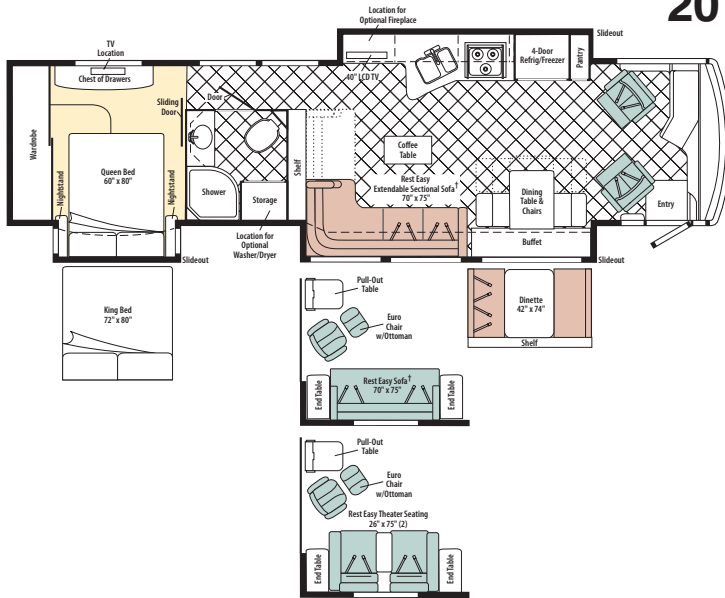

2010 (L) R-SERIES

Tour 40BD

Ellipse 40BD

WKR40BD

- NIGHT SKY
 - AG0 HONEY CHERRY
 - AG1 BELMONT MAPLE
 - AG2 FOREST CHERRY
 - AK2 HONEY CHERRY COFFEE GLAZE
 - AK3 BELMONT MAPLE COFFEE GLAZE
 - AK4 FOREST CHERRY COFFEE GLAZE
- SABLEWOOD
 - AX0 HONEY CHERRY
 - AX1 BELMONT MAPLE
 - AX2 FOREST CHERRY
 - AX3 HONEY CHERRY COFFEE GLAZE
 - AX4 BELMONT MAPLE COFFEE GLAZE
 - AX5 FOREST CHERRY COFFEE GLAZE
- STONEHENGE
 - AH0 HONEY CHERRY
 - AH1 BELMONT MAPLE
 - AH2 FOREST CHERRY
 - AL3 HONEY CHERRY COFFEE GLAZE
 - AL4 BELMONT MAPLE COFFEE GLAZE
 - AL5 FOREST CHERRY COFFEE GLAZE