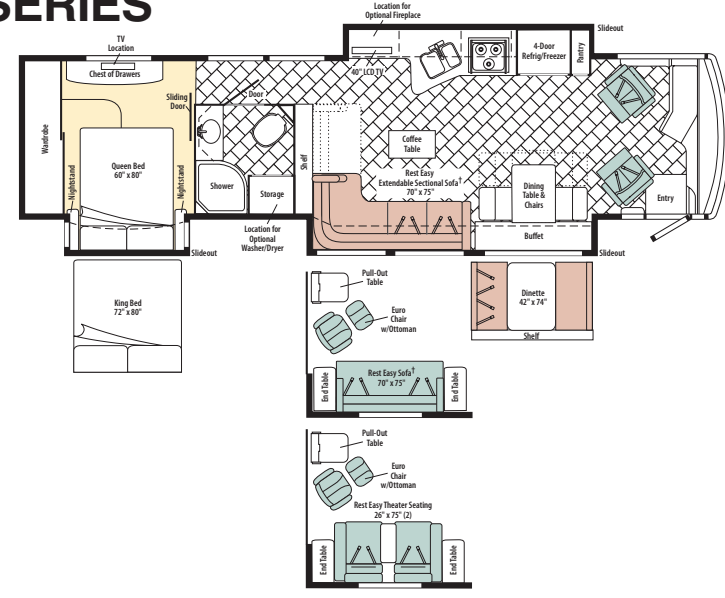

2010 (L) R-SERIES

Tour 40BD

Ellipse 40BD

WKR40BD

- NIGHT SKY
 - AG0 HONEY CHERRY
 - AG1 BELMONT MAPLE
 - AG2 FOREST CHERRY
 - AK2 HONEY CHERRY COFFEE GLAZE
 - AK3 BELMONT MAPLE COFFEE GLAZE
 - AK4 FOREST CHERRY COFFEE GLAZE
- SABLEWOOD
 - AX0 HONEY CHERRY
 - AX1 BELMONT MAPLE
 - AX2 FOREST CHERRY
 - AX3 HONEY CHERRY COFFEE GLAZE
 - AX4 BELMONT MAPLE COFFEE GLAZE
 - AX5 FOREST CHERRY COFFEE GLAZE
- STONEHENGE
 - AH0 HONEY CHERRY
 - AH1 BELMONT MAPLE
 - AH2 FOREST CHERRY
 - AL3 HONEY CHERRY COFFEE GLAZE
 - AL4 BELMONT MAPLE COFFEE GLAZE
 - AL5 FOREST CHERRY COFFEE GLAZE