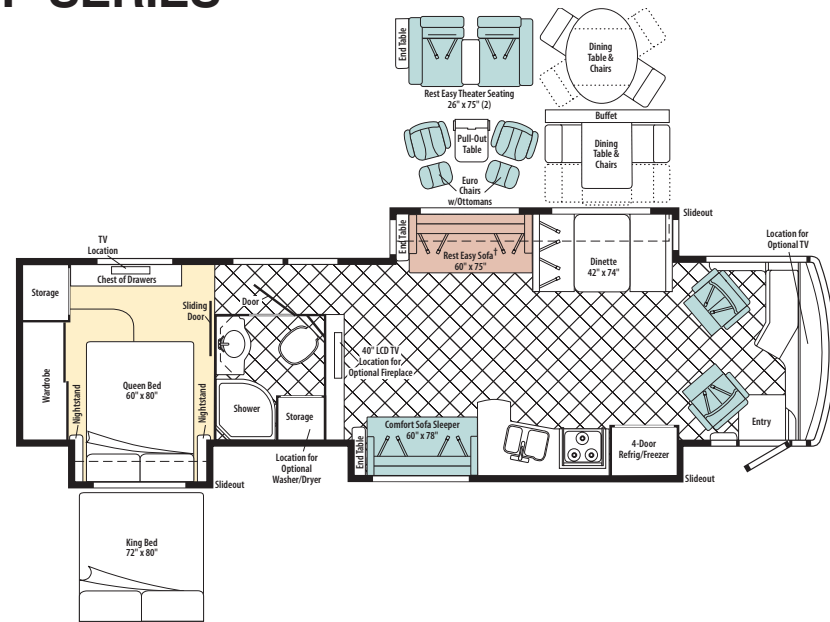

2010 ITASCA

Meridian 40L

WKP40L

WROUGHT IRON	AB0	HONEY CHERRY
	AB1	BELMONT MAPLE
	AB2	FOREST CHERRY
	ADM	SIERRA MAPLE COFFEE GLAZE
ROUNDAABOUT	AB3	HONEY CHERRY
	AB4	BELMONT MAPLE
	AB5	FOREST CHERRY
	ADN	SIERRA MAPLE COFFEE GLAZE
COURTYARD	AB6	HONEY CHERRY
	AB7	BELMONT MAPLE
	AB8	FOREST CHERRY
	AD0	SIERRA MAPLE COFFEE GLAZE

IKP40L

CLIFFSIDE	AC0	HONEY CHERRY
	AC1	BELMONT MAPLE
	AC2	FOREST CHERRY
	ADP	SIERRA MAPLE COFFEE GLAZE
CROSSROADS	AC3	HONEY CHERRY
	AC4	BELMONT MAPLE
	AC5	FOREST CHERRY
	ADQ	SIERRA MAPLE COFFEE GLAZE
CINDERBLOCK	AC6	HONEY CHERRY
	AC7	BELMONT MAPLE
	AC8	FOREST CHERRY
	ADR	SIERRA MAPLE COFFEE GLAZE

158603-10-012- MANUAL/OWNER - SUPPLEMENT - P SERIES - 2010
159842-01-01A - CASE - VINYL - F/MANUALS - W/SLEEVES - BLACK
161500-10-020- MANUAL/OWNER - JOURNEY - P SERIES - 2010
161500-10-021 - MANUAL/OWNER - MERIDIAN - P SERIES - 2010
170746-01-000 - TOP LEVEL DRAWING - R, 2010