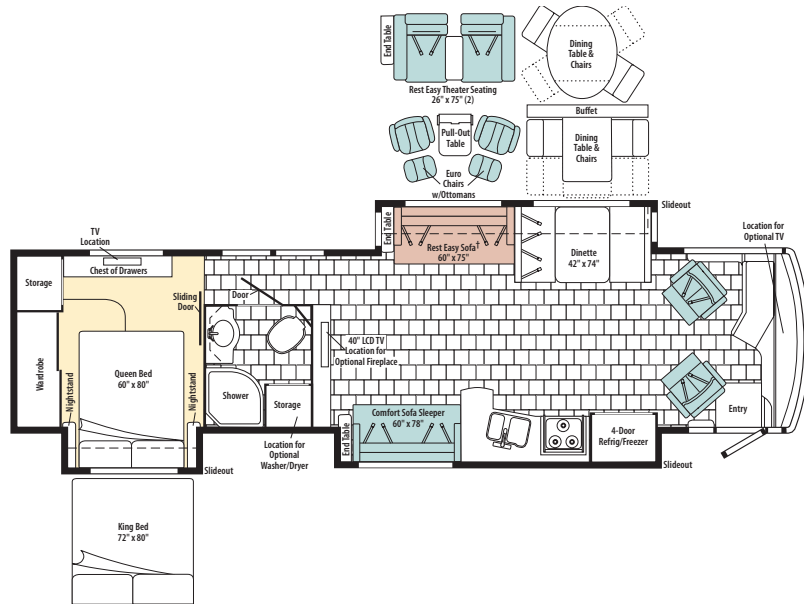

2010 (L) P-SERIES

2010 WINNEBAGO

Journey 40L