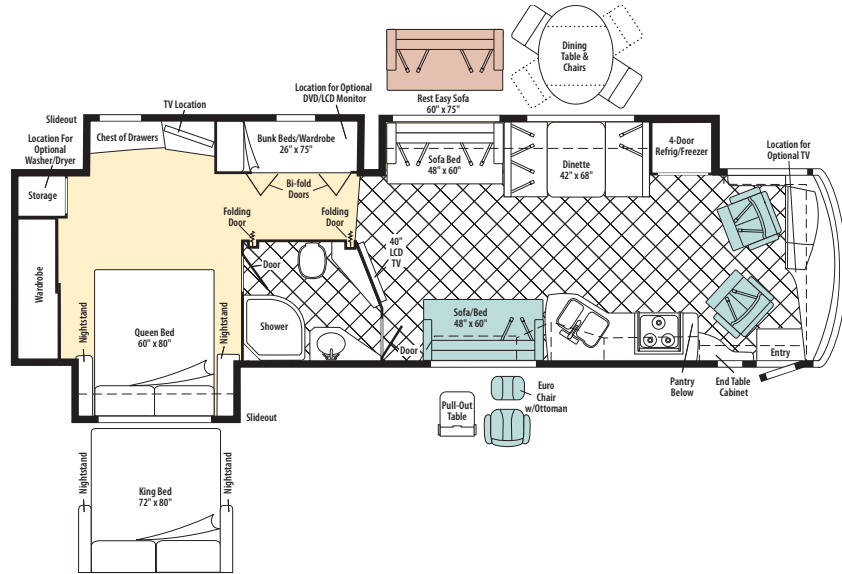

2010 (L) P-SERIES

2010 WINNEBAGO

Standard UltraLeather
Optional UltraLeather
Carpet
Vinyl Tile

Journey Express 39N

WKP39N

WROUGHT IRON	AP0	HONEY CHERRY
	AP1	BELMONT MAPLE
	AP2	FOREST CHERRY
	ADG	SIERRA MAPLE COFFEE GLAZE
ROUNABOUT	AP3	HONEY CHERRY
	AP4	BELMONT MAPLE
	AP5	FOREST CHERRY
	ADH	SIERRA MAPLE COFFEE GLAZE
COURTYARD	AP6	HONEY CHERRY
	AP7	BELMONT MAPLE
	AP8	FOREST CHERRY
	ADI	SIERRA MAPLE COFFEE GLAZE

2010 ITASCA

Standard UltraLeather
Optional UltraLeather
Carpet
Vinyl Tile

Meridian V Class 39N

IKP39N

CLIFFSIDE	AQ0	HONEY CHERRY
	AQ1	BELMONT MAPLE
	AQ2	FOREST CHERRY
	ADJ	SIERRA MAPLE COFFEE GLAZE
CROSSROADS	AQ3	HONEY CHERRY
	AQ4	BELMONT MAPLE
	AQ5	FOREST CHERRY
	ADK	SIERRA MAPLE COFFEE GLAZE
CINDERBLOCK	AQ6	HONEY CHERRY
	AQ7	BELMONT MAPLE
	AQ8	FOREST CHERRY
	ADL	SIERRA MAPLE COFFEE GLAZE

158603-10-012- MANUAL/OWNER - SUPPLEMENT - P SERIES - 2010
159842-01-01A - CASE - VINYL - F/MANUALS - W/SLEEVES - BLACK
161500-10-032- MANUAL/OWNER - JOURNEY EXPRESS - P SERIES - 2010
161500-10-033 - MANUAL/OWNER - MERIDIAN V CLASS - P SERIES - 2010
170746-01-000 - TOP LEVEL DRAWING - R, 2010