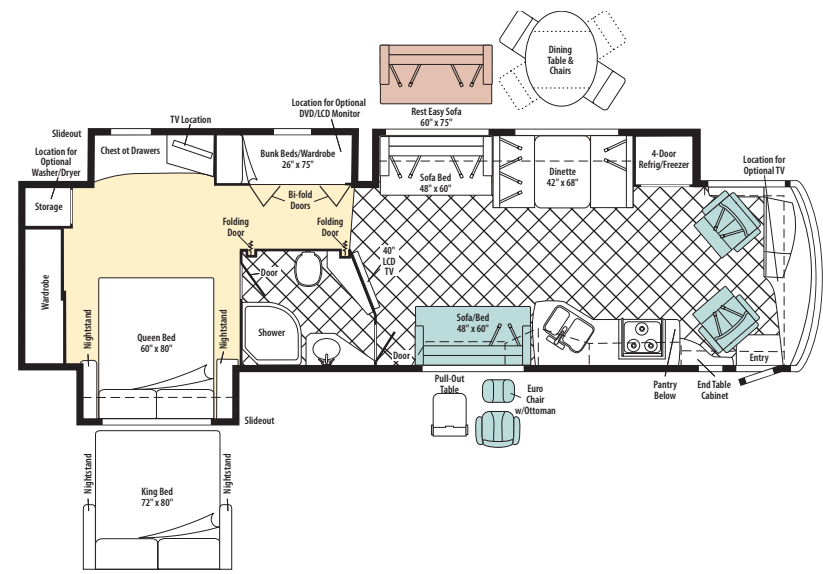

2010 (L) P-SERIES

2010 WINNEBAGO

Standard UltraLeather
Optional UltraLeather
Carpet
Vinyl Tile

Journey Express 39N

WKP39N

WROUGHT IRON	AP0	HONEY CHERRY
	AP1	BELMONT MAPLE
	AP2	FOREST CHERRY
	ADG	SIERRA MAPLE COFFEE GLAZE
ROUNABOUT	AP3	HONEY CHERRY
	AP4	BELMONT MAPLE
	AP5	FOREST CHERRY
	ADH	SIERRA MAPLE COFFEE GLAZE
COURTYARD	AP6	HONEY CHERRY
	AP7	BELMONT MAPLE
	AP8	FOREST CHERRY
	ADI	SIERRA MAPLE COFFEE GLAZE

2010 ITASCA

Standard UltraLeather
Optional UltraLeather
Carpet
Vinyl Tile

Meridian V Class 39N

IKP39N

CLIFFSIDE	AQ0	HONEY CHERRY
	AQ1	BELMONT MAPLE
	AQ2	FOREST CHERRY
	ADJ	SIERRA MAPLE COFFEE GLAZE
CROSSROADS	AQ3	HONEY CHERRY
	AQ4	BELMONT MAPLE
	AQ5	FOREST CHERRY
	ADK	SIERRA MAPLE COFFEE GLAZE
CINDERBLOCK	AQ6	HONEY CHERRY
	AQ7	BELMONT MAPLE
	AQ8	FOREST CHERRY
	ADL	SIERRA MAPLE COFFEE GLAZE

158603-10-012- MANUAL/OWNER - SUPPLEMENT - P SERIES - 2010
159842-01-01A - CASE - VINYL - F/MANUALS - W/SLEEVES - BLACK
161500-10-032- MANUAL/OWNER - JOURNEY EXPRESS - P SERIES - 2010
161500-10-033 - MANUAL/OWNER - MERIDIAN V CLASS - P SERIES - 2010
170746-01-000 - TOP LEVEL DRAWING - R, 2010