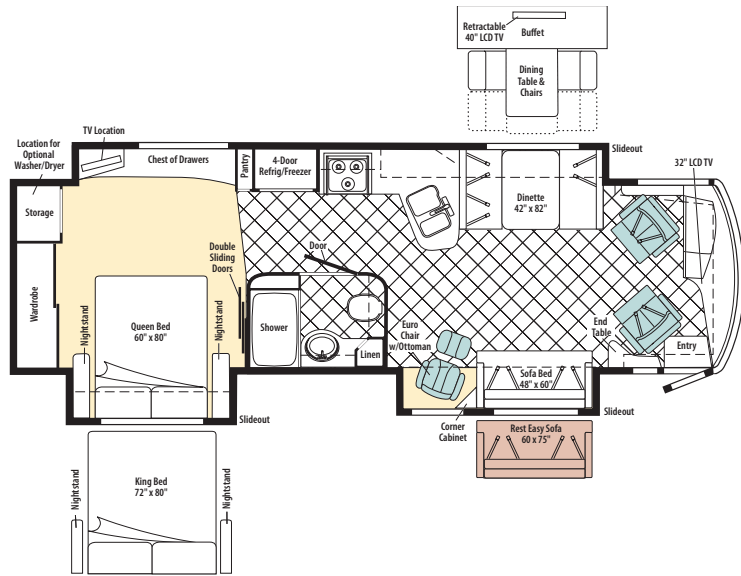

2010 (L) P-SERIES

2010 WINNEBAGO

Journey Express 34Y

WKP34Y

WROUGHT IRON	AP0	HONEY CHERRY
	AP1	BELMONT MAPLE
	AP2	FOREST CHERRY
	ADG	SIERRA MAPLE COFFEE GLAZE
ROUNDAABOUT	AP3	HONEY CHERRY
	AP4	BELMONT MAPLE
	AP5	FOREST CHERRY
	ADH	SIERRA MAPLE COFFEE GLAZE
COURTYARD	AP6	HONEY CHERRY
	AP7	BELMONT MAPLE
	AP8	FOREST CHERRY
	ADI	SIERRA MAPLE COFFEE GLAZE

2010 ITASCA

Meridian V Class 34Y

IKP34Y

CLIFFSIDE	AQ0	HONEY CHERRY
	AQ1	BELMONT MAPLE
	AQ2	FOREST CHERRY
	ADJ	SIERRA MAPLE COFFEE GLAZE
CROSSROADS	AQ3	HONEY CHERRY
	AQ4	BELMONT MAPLE
	AQ5	FOREST CHERRY
	ADK	SIERRA MAPLE COFFEE GLAZE
CINDERBLOCK	AQ6	HONEY CHERRY
	AQ7	BELMONT MAPLE
	AQ8	FOREST CHERRY
	ADL	SIERRA MAPLE COFFEE GLAZE

158603-10-012- MANUAL/OWNER - SUPPLEMENT - P SERIES - 2010
159842-01-01A - CASE - VINYL - F/MANUALS - W/SLEEVES - BLACK
161500-10-032- MANUAL/OWNER - JOURNEY EXPRESS - P SERIES - 2010
161500-10-033 - MANUAL/OWNER - MERIDIAN V CLASS - P SERIES - 2010
170746-01-000 - TOP LEVEL DRAWING - R, 2010