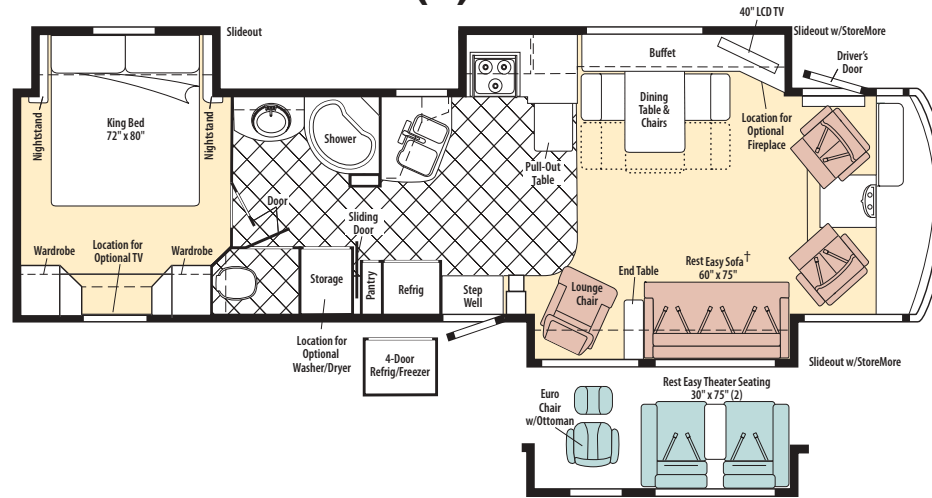

2010 (L) J-SERIES

2010 WINNEBAGO

Adventurer 38N

WFJ38N

SANDHURST	AD0	SIERRA MAPLE
	AD1	HONEY CHERRY
	AD2	BELMONT MAPLE
	AL7	FOREST CHERRY
	ADA	SIERRA MAPLE COFFEE GLAZE
GRANITE CLIFF	AF3	SIERRA MAPLE
	AF4	HONEY CHERRY
	AF5	BELMONT MAPLE
	AL8	FOREST CHERRY
	ADB	SIERRA MAPLE COFFEE GLAZE
CEDAR EDGE	AW3	SIERRA MAPLE
	AW4	HONEY CHERRY
	AW5	BELMONT MAPLE
	AW6	FORST CHERRY
	ADC	SIERRA MAPLE COFFEE GLAZE

158603-10-003 - MANUAL/OWNER - SUPPLEMENT - 300 SERIES - 2010

159842-01-01A - CASE - VINYL - F/MANUALS - W/SLEEVES - BLACK

161500-10-004 - MANUAL/OWNER - OUTLOOK - 300 SERIES - 2010

169124-01-000 - TOP LEVEL DRAWING - 300, 2010