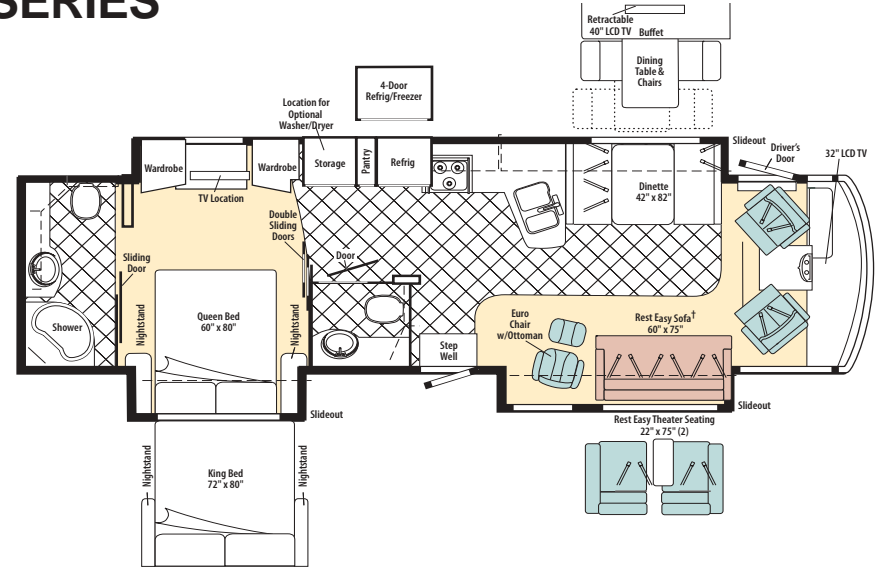

2010 (L) J-SERIES

2010 WINNEBAGO

Adventurer 37F

WFJ37F

SANDHURST

AD0
AD1
AD2
AL7
ADA
AF3
AF4
AF5
AL8
ADB
AW3
AW4
AW5
AW6
ADC

SIERRA MAPLE
HONEY CHERRY
BELMONT MAPLE
FOREST CHERRY
SIERRA MAPLE COFFEE GLAZE
SIERRA MAPLE
HONEY CHERRY
BELMONT MAPLE
FOREST CHERRY
SIERRA MAPLE COFFEE GLAZE
SIERRA MAPLE
HONEY CHERRY
BELMONT MAPLE
FORST CHERRY
SIERRA MAPLE COFFEE GLAZE

GRANITE CLIFF

CEDAR EDGE

2010 ITASCA

Suncruiser 37F

IFJ37F

CHESTERFIELD

STONEWARE

RARE EARTH

ABA
ABB
ABC
ADD
ABD
ABE
ABF
ADE
ABG
ABH
ABI
ADF

HONEY CHERRY
BELMONT MAPLE
FOREST CHERRY
SIERRA MAPLE COFFEE GLAZE
SHONEY CHERRY
BELMONT MAPLE
FOREST CHERRY
SIERRA MAPLE COFFEE GLAZE
HONEY CHERRY
BELMONT MAPLE
FOREST CHERRY
SIERRA MAPLE COFFEE GLAZE

158603-10-009 - MANUAL/OWNER - SUPPLEMENT - J-SERIES - 2010
159842-01-01A - CASE - VINYL - F/MANUALS - W/SLEEVES - BLACK
161500-10-016 - MANUAL/OWNER - ADVENTURER - J SERIES - 2010
161500-10-017 - MANUAL/OWNER - SUNCRUISER- J SERIES - 2010
170732-01-000 - TOP LEVEL DRAWING-J,2010