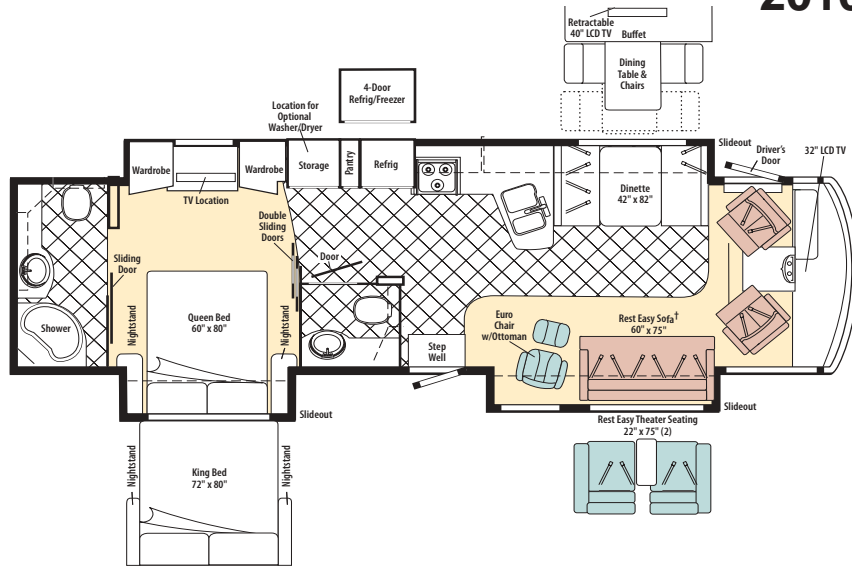

2010 (L) J-SERIES

2010 WINNEBAGO

Adventurer 37F

WFJ37F

SANDHURST

AD0
AD1
AD2
AL7
ADA
AF3
AF4
AF5
AL8
ADB
AW3
AW4
AW5
AW6
ADC

SIERRA MAPLE
HONEY CHERRY
BELMONT MAPLE
FOREST CHERRY
SIERRA MAPLE COFFEE GLAZE
SIERRA MAPLE
HONEY CHERRY
BELMONT MAPLE
FOREST CHERRY
SIERRA MAPLE COFFEE GLAZE
SIERRA MAPLE
HONEY CHERRY
BELMONT MAPLE
FORST CHERRY
SIERRA MAPLE COFFEE GLAZE

GRANITE CLIFF

CEDAR EDGE

2010 ITASCA

Suncruiser 37F

IFJ37F

CHESTERFIELD

STONEWARE

RARE EARTH

ABA
ABB
ABC
ADD
ABD
ABE
ABF
ADE
ABG
ABH
ABI
ADF

HONEY CHERRY
BELMONT MAPLE
FOREST CHERRY
SIERRA MAPLE COFFEE GLAZE
SHONEY CHERRY
BELMONT MAPLE
FOREST CHERRY
SIERRA MAPLE COFFEE GLAZE
HONEY CHERRY
BELMONT MAPLE
FOREST CHERRY
SIERRA MAPLE COFFEE GLAZE

158603-10-009 - MANUAL/OWNER - SUPPLEMENT - J-SERIES - 2010
159842-01-01A - CASE - VINYL - F/MANUALS - W/SLEEVES - BLACK
161500-10-016 - MANUAL/OWNER - ADVENTURER - J SERIES - 2010
161500-10-017 - MANUAL/OWNER - SUNCRUISER- J SERIES - 2010
170732-01-000 - TOP LEVEL DRAWING-J,2010