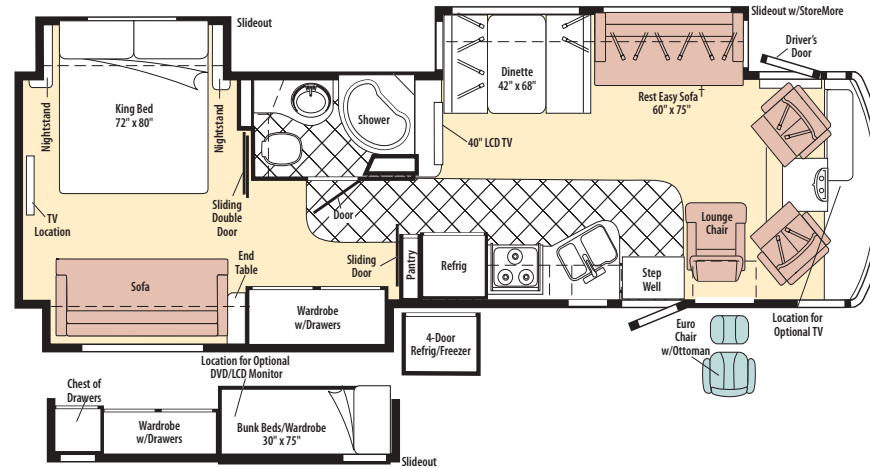

2010 (L) J-SERIES

2010 WINNEBAGO

Adventurer 35Z

WFJ35Z

SANDHURST	AD0	SIERRA MAPLE
	AD1	HONEY CHERRY
	AD2	BELMONT MAPLE
	AL7	FOREST CHERRY
GRANITE CLIFF	ADA	SIERRA MAPLE COFFEE GLAZE
	AF3	SIERRA MAPLE
	AF4	HONEY CHERRY
	AF5	BELMONT MAPLE
CEDAR EDGE	AL8	FOREST CHERRY
	ADB	SIERRA MAPLE COFFEE GLAZE
	AW3	SIERRA MAPLE
	AW4	HONEY CHERRY
	AW5	BELMONT MAPLE
	AW6	FORST CHERRY
	ADC	SIERRA MAPLE COFFEE GLAZE

158603-10-003 - MANUAL/OWNER - SUPPLEMENT - 300 SERIES - 2010

159842-01-01A - CASE - VINYL - F/MANUALS - W/SLEEVES - BLACK

161500-10-004 - MANUAL/OWNER - OUTLOOK - 300 SERIES - 2010

169124-01-000 - TOP LEVEL DRAWING - 300, 2010