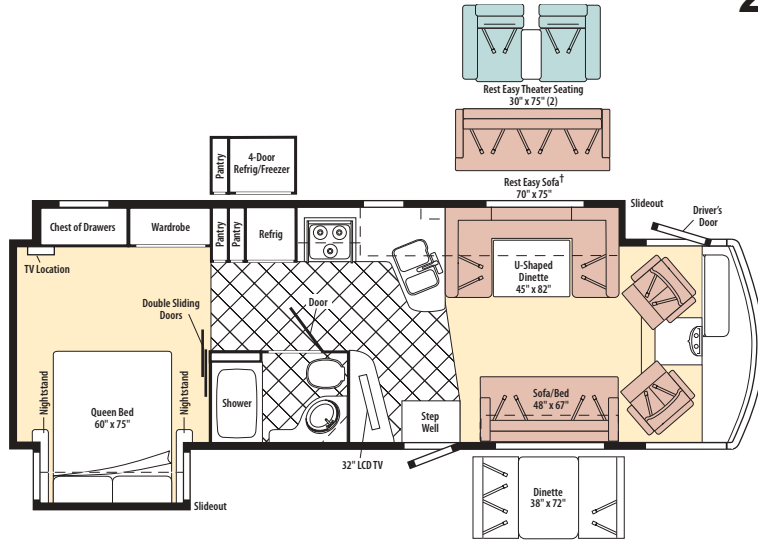

2010 (L) J-SERIES

2010 WINNEBAGO

Adventurer 32H

WFJ32H

SANDHURST	AD0	SIERRA MAPLE
	AD1	HONEY CHERRY
	AD2	BELMONT MAPLE
	AL7	FOREST CHERRY
GRANITE CLIFF	ADA	SIERRA MAPLE COFFEE GLAZE
	AF3	SIERRA MAPLE
	AF4	HONEY CHERRY
	AF5	BELMONT MAPLE
CEDAR EDGE	AL8	FOREST CHERRY
	ADB	SIERRA MAPLE COFFEE GLAZE
	AW3	SIERRA MAPLE
	AW4	HONEY CHERRY
	AW5	BELMONT MAPLE
	AW6	FORST CHERRY
	ADC	SIERRA MAPLE COFFEE GLAZE

158603-10-009 - MANUAL/OWNER - SUPPLEMENT - J-SERIES - 2010
159842-01-01A - CASE - VINYL - F/MANUALS - W/SLEEVES - BLACK
161500-10-016 - MANUAL/OWNER - ADVENTURER - J SERIES - 2010
161500-10-017 - MANUAL/OWNER - SUNCRUISER- J SERIES - 2010
170732-01-000 - TOP LEVEL DRAWING-J,2010

2010 ITASCA

SunCruiser 32H

IFJ32H

CHESTERFIELD	ABA	HONEY CHERRY
	ABB	BELMONT MAPLE
	ABC	FOREST CHERRY
	ADD	SIERRA MAPLE COFFEE GLAZE
STONEWARE	ABD	SHONEY CHERRY
	ABE	BELMONT MAPLE
	ABF	FOREST CHERRY
	ADE	SIERRA MAPLE COFFEE GLAZE
RARE EARTH	ABG	HONEY CHERRY
	ABH	BELMONT MAPLE
	ABI	FOREST CHERRY
	ADF	SIERRA MAPLE COFFEE GLAZE