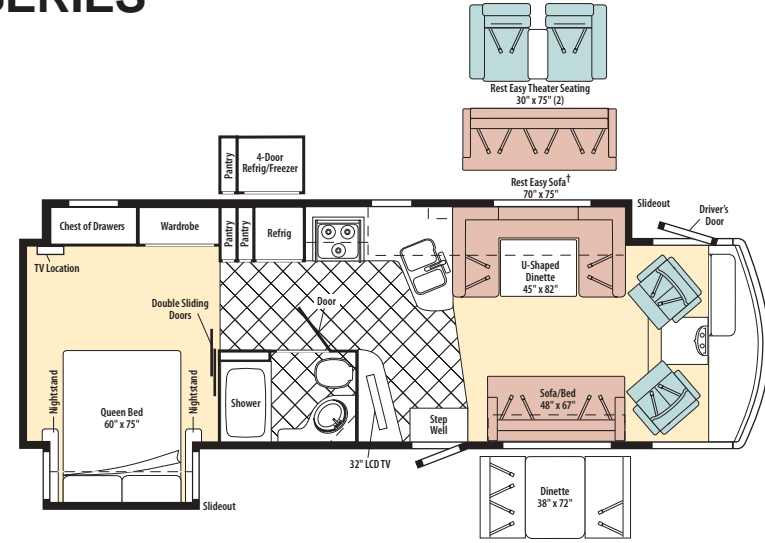

2010 (L) J-SERIES

2010 WINNEBAGO

Adventurer 32H

WFJ32H

SANDHURST	AD0	SIERRA MAPLE
	AD1	HONEY CHERRY
	AD2	BELMONT MAPLE
	AL7	FOREST CHERRY
GRANITE CLIFF	ADA	SIERRA MAPLE COFFEE GLAZE
	AF3	SIERRA MAPLE
	AF4	HONEY CHERRY
	AF5	BELMONT MAPLE
CEDAR EDGE	AL8	FOREST CHERRY
	ADB	SIERRA MAPLE COFFEE GLAZE
	AW3	SIERRA MAPLE
	AW4	HONEY CHERRY
	AW5	BELMONT MAPLE
	AW6	FORST CHERRY
	ADC	SIERRA MAPLE COFFEE GLAZE

158603-10-009 - MANUAL/OWNER - SUPPLEMENT - J-SERIES - 2010
159842-01-01A - CASE - VINYL - F/MANUALS - W/SLEEVES - BLACK
161500-10-016 - MANUAL/OWNER - ADVENTURER - J SERIES - 2010
161500-10-017 - MANUAL/OWNER - SUNCRUISER- J SERIES - 2010
170732-01-000 - TOP LEVEL DRAWING-J,2010

2010 ITASCA

SunCruiser 32H

IFJ32H

CHESTERFIELD	ABA	HONEY CHERRY
	ABB	BELMONT MAPLE
	ABC	FOREST CHERRY
	ADD	SIERRA MAPLE COFFEE GLAZE
STONEWARE	ABD	SHONEY CHERRY
	ABE	BELMONT MAPLE
	ABF	FOREST CHERRY
	ADE	SIERRA MAPLE COFFEE GLAZE
RARE EARTH	ABG	HONEY CHERRY
	ABH	BELMONT MAPLE
	ABI	FOREST CHERRY
	ADF	SIERRA MAPLE COFFEE GLAZE