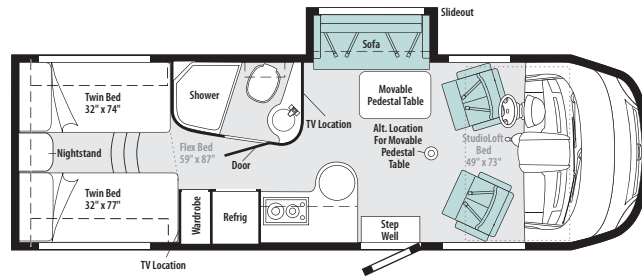

2010 (L) H-SERIES

2010 WINNEBAGO

Via 25T

Standard UltraLeather Vinyl

WDH25T

NEWPORT	ANO	SUNSET CHERRY
	AN2	MOCHA CHERRY
SPLIT ROCK	AN3	SUNSET CHERRY
	AN5	MOCHA CHERRY
BOMBAY	AN6	SUNSET CHERRY
	AN8	MOCHA CHERRY

2010 ITASCA

Reyo 25T

Standard UltraLeather Vinyl

IDH25T

SUNWASHED	AMO	SUNSET CHERRY
	AM1	MOCHA CHERRY
RAIN BARREL	AM2	SUNSET CHERRY
	AM3	MOCHA CHERRY
COASTLINE	AM4	SUNSET CHERRY
	AM5	MOCHA CHERRY

158603-10-008 - MANUAL/OWNER - SUPPLEMENT - H-SERIES - 2010
159842-01-01A - CASE - VINYL - F/MANUALS - W/SLEEVES - BLACK
161500-10-015 - MANUAL/OWNER - VIA- H SERIES - 2010
161500-10-025 - MANUAL/OWNER - REYO - H SERIES - 2010
169730-01-000 - TOP LEVEL DRAWING-H,2010