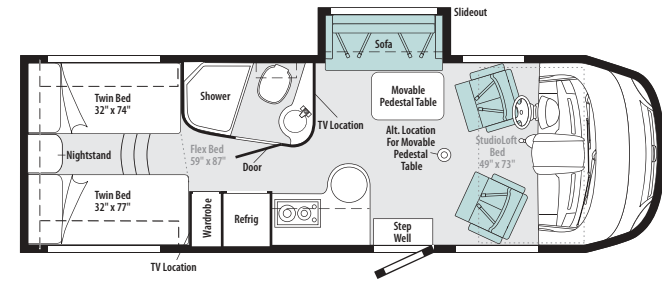

2010 (L) H-SERIES

2010 WINNEBAGO

Via 25T

Standard UltraLeather Vinyl

WDH25T

NEWPORT	ANO	SUNSET CHERRY
	AN2	MOCHA CHERRY
SPLIT ROCK	AN3	SUNSET CHERRY
	AN5	MOCHA CHERRY
BOMBAY	AN6	SUNSET CHERRY
	AN8	MOCHA CHERRY

2010 ITASCA

Reyo 25T

Standard UltraLeather Vinyl

IDH25T

SUNWASHED	AMO	SUNSET CHERRY
	AM1	MOCHA CHERRY
RAIN BARREL	AM2	SUNSET CHERRY
	AM3	MOCHA CHERRY
COASTLINE	AM4	SUNSET CHERRY
	AM5	MOCHA CHERRY

158603-10-008 - MANUAL/OWNER - SUPPLEMENT - H-SERIES - 2010
159842-01-01A - CASE - VINYL - F/MANUALS - W/SLEEVES - BLACK
161500-10-015 - MANUAL/OWNER - VIA- H SERIES - 2010
161500-10-025 - MANUAL/OWNER - REYO - H SERIES - 2010
169730-01-000 - TOP LEVEL DRAWING-H,2010