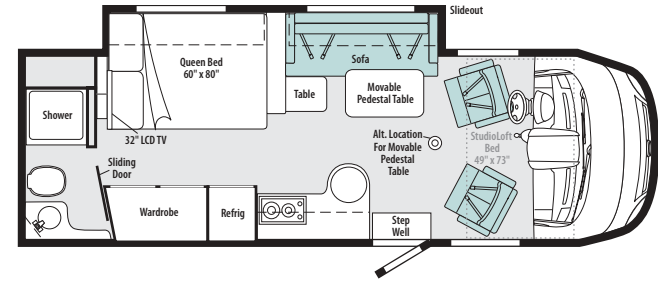

2010 H-SERIES

2010 WINNEBAGO

Via 25R

Standard UltraLeather Vinyl

WDH25R

NEWPORT	AN0	SUNSET CHERRY
	AN2	MOCHA CHERRY
SPLIT ROCK	AN3	SUNSET CHERRY
	AN5	MOCHA CHERRY
BOMBAY	AN6	SUNSET CHERRY
	AN8	MOCHA CHERRY

2010 ITASCA

Reyo 25R

Standard UltraLeather Vinyl

IDH25R

BOARDWALK	AM0	SUNSET CHERRY
	AM1	MOCHA CHERRY
SILVER FIR	AM2	SUNSET CHERRY
	AM3	MOCHA CHERRY
FOSSIL	AM4	SUNSET CHERRY
	AM5	MOCHA CHERRY

158603-10-008 - MANUAL/OWNER - SUPPLEMENT - H-SERIES - 2010
159842-01-01A - CASE - VINYL - F/MANUALS - W/SLEEVES - BLACK
161500-10-015 - MANUAL/OWNER - VIA - H SERIES - 2010
161500-10-025 - MANUAL/OWNER - REYO - H SERIES - 2010
169730-01-000 - TOP LEVEL DRAWING-H,2010