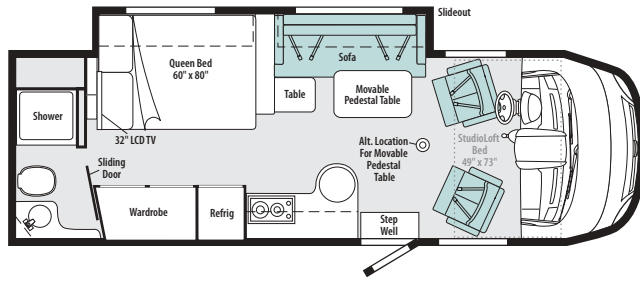

2010 H-SERIES

2010 WINNEBAGO

Via 25R

Standard UltraLeather Vinyl

WDH25R

NEWPORT	AN0	SUNSET CHERRY
	AN2	MOCHA CHERRY
SPLIT ROCK	AN3	SUNSET CHERRY
	AN5	MOCHA CHERRY
BOMBAY	AN6	SUNSET CHERRY
	AN8	MOCHA CHERRY

2010 ITASCA

Reyo 25R

Standard UltraLeather Vinyl

IDH25R

BOARDWALK	AM0	SUNSET CHERRY
	AM1	MOCHA CHERRY
SILVER FIR	AM2	SUNSET CHERRY
	AM3	MOCHA CHERRY
FOSSIL	AM4	SUNSET CHERRY
	AM5	MOCHA CHERRY

158603-10-008 - MANUAL/OWNER - SUPPLEMENT - H-SERIES - 2010
159842-01-01A - CASE - VINYL - F/MANUALS - W/SLEEVES - BLACK
161500-10-015 - MANUAL/OWNER - VIA - H SERIES - 2010
161500-10-025 - MANUAL/OWNER - REYO - H SERIES - 2010
169730-01-000 - TOP LEVEL DRAWING-H,2010