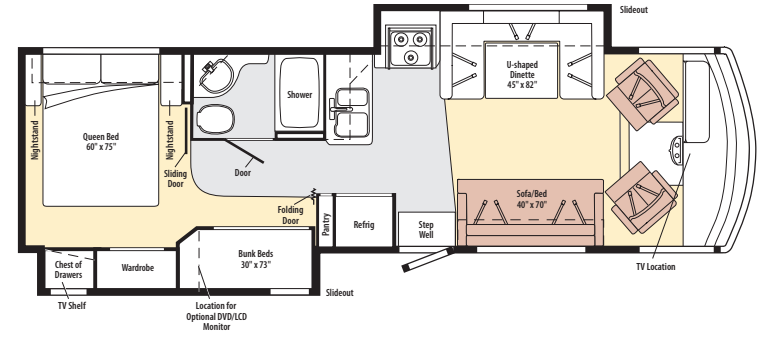

2010 (L) E-SERIES

2010 WINNEBAGO

Vista 32K

2010 ITASCA

Sunstar 32K

WFE32K

BEECHNUT	A61	SIERRA MAPLE
	A62	BELMONT MAPLE
	A63	FOREST CHERRY
	ACM	SIERRA MAPLE COFFEE GLAZE
AUTUMN MOSS	A64	SIERRA MAPLE
	A65	BELMONT MAPLE
	A66	FOREST CHERRY
	ACN	SIERRA MAPLE COFFEE GLAZE
SILVER ICE	A67	SIERRA MAPLE
	A68	BELMONT MAPLE
	A69	FOREST CHERRY
	AC0	SIERRA MAPLE COFFEE GLAZE

IFE32K

CLOUDBURST	A70	SIERRA MAPLE
	A71	BELMONT MAPLE
	A72	FOREST CHERRY
	ACP	SIERRA MAPLE COFFEE GLAZE
WARM GLO	A73	SIERRA MAPLE
	A74	BELMONT MAPLE
	A75	FOREST CHERRY
	ACQ	SIERRA MAPLE COFFEE GLAZE
COBBLESTONE	A76	SIERRA MAPLE
	A77	BELMONT MAPLE
	A78	FOREST CHERRY
	ACR	SIERRA MAPLE COFFEE GLAZE

158603-10-007 - MANUAL/OWNER - SUPPLEMENT - E-SERIES - 2010
159842-01-01A - CASE - VINYL - F/MANUALS - W/SLEEVES - BLACK
161500-10-013 - MANUAL/OWNER - VISTA - E SERIES - 2010
161500-10-014 - MANUAL/OWNER - SUNSTAR - E SERIES - 2010
170484-01-000 - TOP LEVEL DRAWING-E,2010