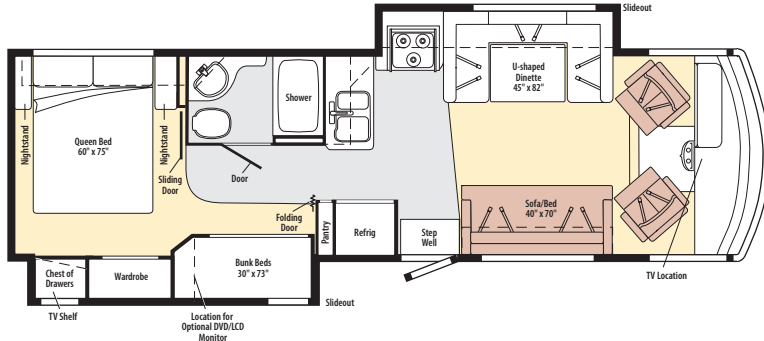

2010 (L) E-SERIES

2010 WINNEBAGO

Vista 32K

2010 ITASCA

Sunstar 32K

WFE32K

BEECHNUT	A61	SIERRA MAPLE
	A62	BELMONT MAPLE
	A63	FOREST CHERRY
	ACM	SIERRA MAPLE COFFEE GLAZE
AUTUMN MOSS	A64	SIERRA MAPLE
	A65	BELMONT MAPLE
	A66	FOREST CHERRY
	ACN	SIERRA MAPLE COFFEE GLAZE
SILVER ICE	A67	SIERRA MAPLE
	A68	BELMONT MAPLE
	A69	FOREST CHERRY
	AC0	SIERRA MAPLE COFFEE GLAZE

IFE32K

CLOUDBURST	A70	SIERRA MAPLE
	A71	BELMONT MAPLE
	A72	FOREST CHERRY
	ACP	SIERRA MAPLE COFFEE GLAZE
WARM GLO	A73	SIERRA MAPLE
	A74	BELMONT MAPLE
	A75	FOREST CHERRY
	ACQ	SIERRA MAPLE COFFEE GLAZE
COBBLESTONE	A76	SIERRA MAPLE
	A77	BELMONT MAPLE
	A78	FOREST CHERRY
	ACR	SIERRA MAPLE COFFEE GLAZE

158603-10-007 - MANUAL/OWNER - SUPPLEMENT - E-SERIES - 2010
159842-01-01A - CASE - VINYL - F/MANUALS - W/SLEEVES - BLACK
161500-10-013 - MANUAL/OWNER - VISTA - E SERIES - 2010
161500-10-014 - MANUAL/OWNER - SUNSTAR - E SERIES - 2010
170484-01-000 - TOP LEVEL DRAWING-E,2010