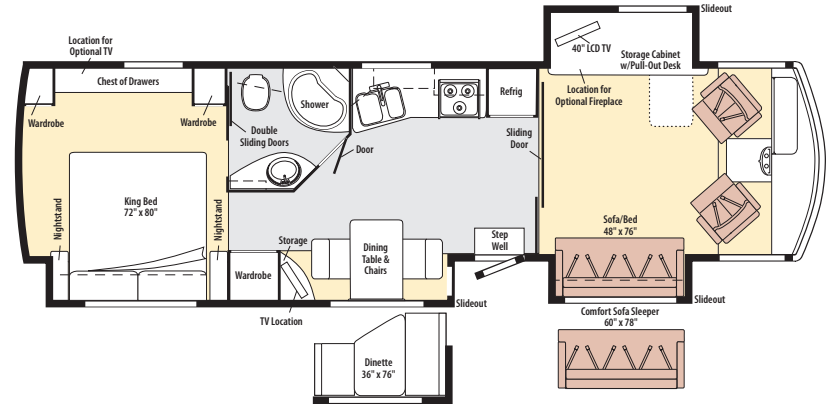

2010 (L) D-SERIES

2010 WINNEBAGO

Optional UltraLeather Carpet Vinyl

Sightseer 37L

2010 ITASCA

Optional UltraLeather Carpet Vinyl

Sunova 37L

WFD37L

ASPEN LEAF	A79	HONEY CHERRY
	A80	BELMONT MAPLE
	A81	FOREST CHERRY
SESAME SEED	ACS	SIERRA MAPLE COFFEE GLAZE
	A82	HONEY CHERRY
	A83	BELMONT MAPLE
	A84	FOREST CHERRY
	ACT	SIERRA MAPLE COFFEE GLAZE
STARGAZER	A85	HONEY CHERRY
	A86	BELMONT MAPLE
	A87	FOREST CHERRY
	ACV	SIERRA MAPLE COFFEE GLAZE

IFD37L

BOARDWALK	A88	HONEY CHERRY
	A89	BELMONT MAPLE
	A90	FOREST CHERRY
SILVER FIR	ACW	SIERRA MAPLE COFFEE GLAZE
	A91	HONEY CHERRY
	A92	BELMONT MAPLE
	A93	FOREST CHERRY
	ACX	SIERRA MAPLE COFFEE GLAZE
FOSSIL	A94	HONEY CHERRY
	A95	BELMONT MAPLE
	A96	FOREST CHERRY
	ACY	SIERRA MAPLE COFFEE GLAZE

158603-10-006 - MANUAL/OWNER - SUPPLEMENT - D-SERIES - 2010
159842-01-01A - CASE - VINYL - F/MANUALS - W/SLEEVES - BLACK
161500-10-011 - MANUAL/OWNER - SIGHTSEER - D SERIES - 2010
161500-10-012 - MANUAL/OWNER - SUNOVA - D SERIES - 2010
170638-01-000 - TOP LEVEL DRAWING-D,2010