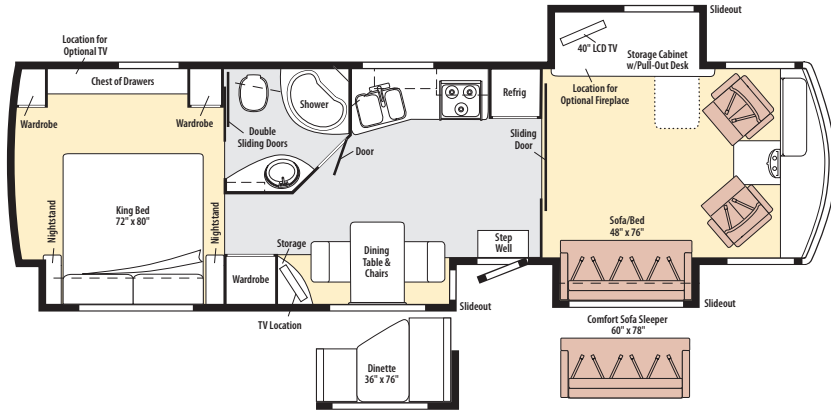

2010 (L) D-SERIES

2010 WINNEBAGO

Optional UltraLeather Carpet Vinyl

Sightseer 37L

2010 ITASCA

Optional UltraLeather Carpet Vinyl

Sunova 37L

WFD37L

ASPEN LEAF	A79	HONEY CHERRY
	A80	BELMONT MAPLE
	A81	FOREST CHERRY
SESAME SEED	ACS	SIERRA MAPLE COFFEE GLAZE
	A82	HONEY CHERRY
	A83	BELMONT MAPLE
	A84	FOREST CHERRY
	ACT	SIERRA MAPLE COFFEE GLAZE
STARGAZER	A85	HONEY CHERRY
	A86	BELMONT MAPLE
	A87	FOREST CHERRY
	ACV	SIERRA MAPLE COFFEE GLAZE

IFD37L

BOARDWALK	A88	HONEY CHERRY
	A89	BELMONT MAPLE
	A90	FOREST CHERRY
SILVER FIR	ACW	SIERRA MAPLE COFFEE GLAZE
	A91	HONEY CHERRY
	A92	BELMONT MAPLE
	A93	FOREST CHERRY
	ACX	SIERRA MAPLE COFFEE GLAZE
FOSSIL	A94	HONEY CHERRY
	A95	BELMONT MAPLE
	A96	FOREST CHERRY
	ACY	SIERRA MAPLE COFFEE GLAZE

158603-10-006 - MANUAL/OWNER - SUPPLEMENT - D-SERIES - 2010
159842-01-01A - CASE - VINYL - F/MANUALS - W/SLEEVES - BLACK
161500-10-011 - MANUAL/OWNER - SIGHTSEER - D SERIES - 2010
161500-10-012 - MANUAL/OWNER - SUNOVA - D SERIES - 2010
170638-01-000 - TOP LEVEL DRAWING-D,2010