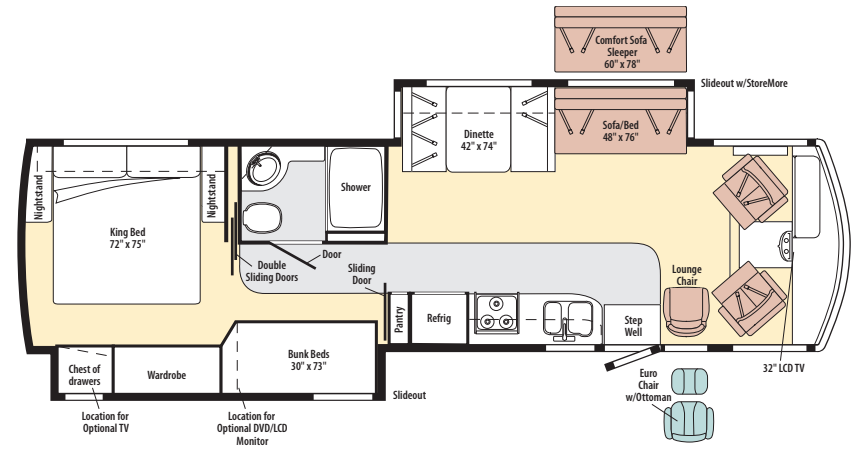

2010 (L) D-SERIES

2010 WINNEBAGO

Sightseer 35J

2010 ITASCA

Sunova 35J

WFD35J

ASPEN LEAF	A79	HONEY CHERRY
	A80	BELMONT MAPLE
	A81	FOREST CHERRY
	ACS	SIERRA MAPLE COFFEE GLAZE
SESAME SEED	A82	HONEY CHERRY
	A83	BELMONT MAPLE
	A84	FOREST CHERRY
	ACT	SIERRA MAPLE COFFEE GLAZE
STARGAZER	A85	HONEY CHERRY
	A86	BELMONT MAPLE
	A87	FOREST CHERRY
	ACV	SIERRA MAPLE COFFEE GLAZE

IFD35J

BOARDWALK	A88	HONEY CHERRY
	A89	BELMONT MAPLE
	A90	FOREST CHERRY
	ACW	SIERRA MAPLE COFFEE GLAZE
SILVER FIR	A91	HONEY CHERRY
	A92	BELMONT MAPLE
	A93	FOREST CHERRY
	ACX	SIERRA MAPLE COFFEE GLAZE
FOSSIL	A94	HONEY CHERRY
	A95	BELMONT MAPLE
	A96	FOREST CHERRY
	ACY	SIERRA MAPLE COFFEE GLAZE

158603-10-006 - MANUAL/OWNER - SUPPLEMENT - D-SERIES - 2010
159842-01-01A - CASE - VINYL - F/MANUALS - W/SLEEVES - BLACK
161500-10-011 - MANUAL/OWNER - SIGHTSEER - D SERIES - 2010
161500-10-012 - MANUAL/OWNER - SUNOVA - D SERIES - 2010
170638-01-000 - TOP LEVEL DRAWING-D,2010