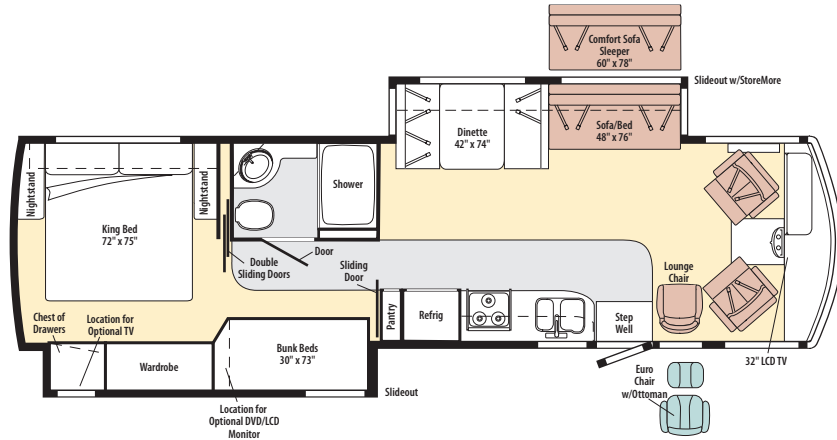

2010 (L) D-SERIES

2010 WINNEBAGO

Sightseer 35J

2010 ITASCA

Sunova 35J

WFD35J

ASPEN LEAF	A79	HONEY CHERRY
	A80	BELMONT MAPLE
	A81	FOREST CHERRY
	ACS	SIERRA MAPLE COFFEE GLAZE
SESAME SEED	A82	HONEY CHERRY
	A83	BELMONT MAPLE
	A84	FOREST CHERRY
	ACT	SIERRA MAPLE COFFEE GLAZE
STARGAZER	A85	HONEY CHERRY
	A86	BELMONT MAPLE
	A87	FOREST CHERRY
	ACV	SIERRA MAPLE COFFEE GLAZE

IFD35J

BOARDWALK	A88	HONEY CHERRY
	A89	BELMONT MAPLE
	A90	FOREST CHERRY
	ACW	SIERRA MAPLE COFFEE GLAZE
SILVER FIR	A91	HONEY CHERRY
	A92	BELMONT MAPLE
	A93	FOREST CHERRY
	ACX	SIERRA MAPLE COFFEE GLAZE
FOSSIL	A94	HONEY CHERRY
	A95	BELMONT MAPLE
	A96	FOREST CHERRY
	ACY	SIERRA MAPLE COFFEE GLAZE

158603-10-006 - MANUAL/OWNER - SUPPLEMENT - D-SERIES - 2010
159842-01-01A - CASE - VINYL - F/MANUALS - W/SLEEVES - BLACK
161500-10-011 - MANUAL/OWNER - SIGHTSEER - D SERIES - 2010
161500-10-012 - MANUAL/OWNER - SUNOVA - D SERIES - 2010
170638-01-000 - TOP LEVEL DRAWING-D,2010