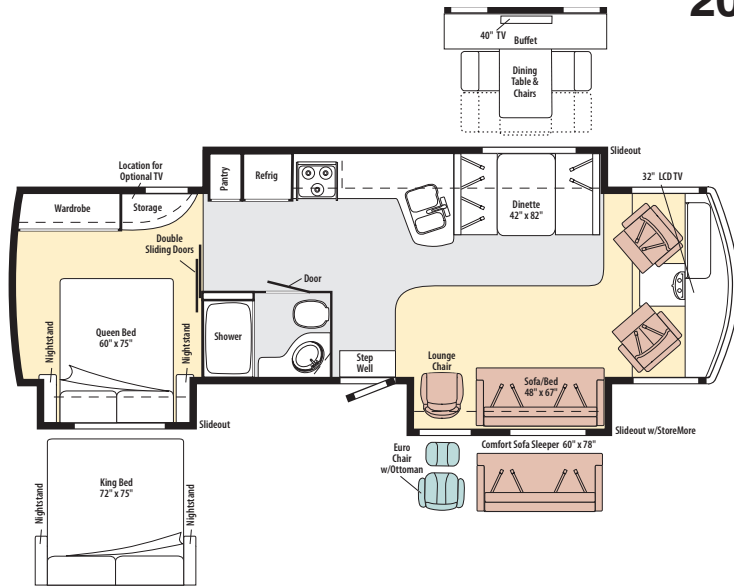

2010 (L) D-SERIES

2010 WINNEBAGO

Sightseer 33C

2010 ITASCA

Sunova 33C

WFD33C

ASPEN LEAF	A79	HONEY CHERRY
	A80	BELMONT MAPLE
	A81	FOREST CHERRY
SESAME SEED	ACS	SIERRA MAPLE COFFEE GLAZE
	A82	HONEY CHERRY
	A83	BELMONT MAPLE
STARGAZER	A84	FOREST CHERRY
	ACT	SIERRA MAPLE COFFEE GLAZE
	A85	HONEY CHERRY
	A86	BELMONT MAPLE
	ACV	SIERRA MAPLE COFFEE GLAZE

IFD33C

BOARDWALK	A88	HONEY CHERRY
	A89	BELMONT MAPLE
	A90	FOREST CHERRY
SILVER FIR	ACW	SIERRA MAPLE COFFEE GLAZE
	A91	HONEY CHERRY
	A92	BELMONT MAPLE
FOSSIL	A93	FOREST CHERRY
	ACX	SIERRA MAPLE COFFEE GLAZE
	A94	HONEY CHERRY
	A95	BELMONT MAPLE
	ACY	SIERRA MAPLE COFFEE GLAZE

158603-10-006 - MANUAL/OWNER - SUPPLEMENT - D-SERIES - 2010
159842-01-01A - CASE - VINYL - F/MANUALS - W/SLEEVES - BLACK
161500-10-011 - MANUAL/OWNER - SIGHTSEER - D SERIES - 2010
161500-10-012 - MANUAL/OWNER - SUNOVA - D SERIES - 2010
170638-01-000 - TOP LEVEL DRAWING-D,2010