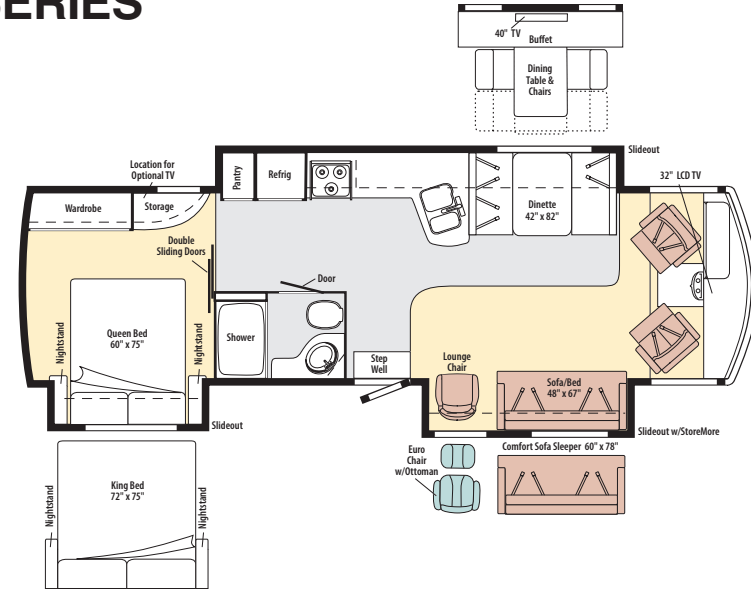

2010 (L) D-SERIES

2010 WINNEBAGO

Sightseer 33C

2010 ITASCA

Sunova 33C

WFD33C

ASPEN LEAF	A79	HONEY CHERRY
	A80	BELMONT MAPLE
	A81	FOREST CHERRY
SESAME SEED	ACS	SIERRA MAPLE COFFEE GLAZE
	A82	HONEY CHERRY
	A83	BELMONT MAPLE
STARGAZER	A84	FOREST CHERRY
	ACT	SIERRA MAPLE COFFEE GLAZE
	A85	HONEY CHERRY
	A86	BELMONT MAPLE
	ACV	SIERRA MAPLE COFFEE GLAZE

IFD33C

BOARDWALK	A88	HONEY CHERRY
	A89	BELMONT MAPLE
	A90	FOREST CHERRY
SILVER FIR	ACW	SIERRA MAPLE COFFEE GLAZE
	A91	HONEY CHERRY
	A92	BELMONT MAPLE
FOSSIL	A93	FOREST CHERRY
	ACX	SIERRA MAPLE COFFEE GLAZE
	A94	HONEY CHERRY
	A95	BELMONT MAPLE
	ACY	SIERRA MAPLE COFFEE GLAZE

158603-10-006 - MANUAL/OWNER - SUPPLEMENT - D-SERIES - 2010
159842-01-01A - CASE - VINYL - F/MANUALS - W/SLEEVES - BLACK
161500-10-011 - MANUAL/OWNER - SIGHTSEER - D SERIES - 2010
161500-10-012 - MANUAL/OWNER - SUNOVA - D SERIES - 2010
170638-01-000 - TOP LEVEL DRAWING-D,2010