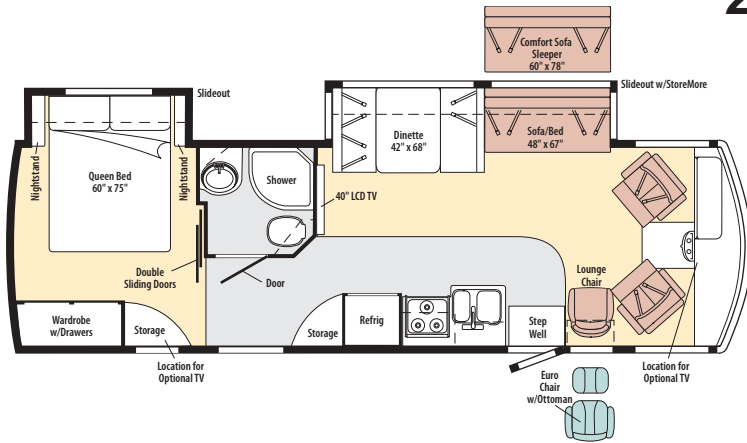

2010 (L) D-SERIES

2010 WINNEBAGO

Sightseer 31E

WFD31E

ASPEN LEAF	A79	HONEY CHERRY
	A80	BELMONT MAPLE
	A81	FOREST CHERRY
SESAME SEED	ACS	SIERRA MAPLE COFFEE GLAZE
	A82	HONEY CHERRY
	A83	BELMONT MAPLE
STARGAZER	A84	FOREST CHERRY
	ACT	SIERRA MAPLE COFFEE GLAZE
	A85	HONEY CHERRY
	A86	BELMONT MAPLE
	ACV	SIERRA MAPLE COFFEE GLAZE

2010 ITASCA

Sunova 31E

IFD31E

BOARDWALK	A88	HONEY CHERRY
	A89	BELMONT MAPLE
	A90	FOREST CHERRY
SILVER FIR	ACW	SIERRA MAPLE COFFEE GLAZE
	A91	HONEY CHERRY
	A92	BELMONT MAPLE
FOSSIL	A93	FOREST CHERRY
	ACX	SIERRA MAPLE COFFEE GLAZE
	A94	HONEY CHERRY
	A95	BELMONT MAPLE
	ACY	SIERRA MAPLE COFFEE GLAZE

158603-10-006 - MANUAL/OWNER - SUPPLEMENT - D-SERIES - 2010
159842-01-01A - CASE - VINYL - F/MANUALS - W/SLEEVES - BLACK
161500-10-011 - MANUAL/OWNER - SIGHTSEER - D SERIES - 2010
161500-10-012 - MANUAL/OWNER - SUNOVA - D SERIES - 2010
170638-01-000 - TOP LEVEL DRAWING-D,2010