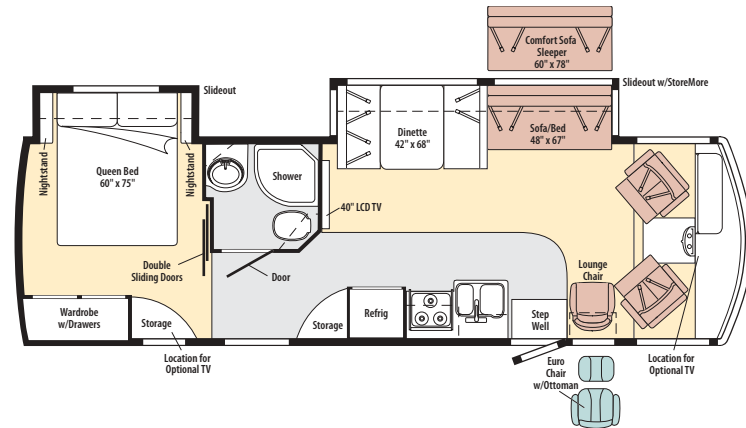

2010 (L) D-SERIES

2010 WINNEBAGO

Sightseer 31E

WFD31E

ASPEN LEAF	A79	HONEY CHERRY
	A80	BELMONT MAPLE
	A81	FOREST CHERRY
SESAME SEED	ACS	SIERRA MAPLE COFFEE GLAZE
	A82	HONEY CHERRY
	A83	BELMONT MAPLE
STARGAZER	A84	FOREST CHERRY
	ACT	SIERRA MAPLE COFFEE GLAZE
	A85	HONEY CHERRY
	A86	BELMONT MAPLE
	ACV	SIERRA MAPLE COFFEE GLAZE

2010 ITASCA

Sunova 31E

IFD31E

BOARDWALK	A88	HONEY CHERRY
	A89	BELMONT MAPLE
	A90	FOREST CHERRY
SILVER FIR	ACW	SIERRA MAPLE COFFEE GLAZE
	A91	HONEY CHERRY
	A92	BELMONT MAPLE
FOSSIL	A93	FOREST CHERRY
	ACX	SIERRA MAPLE COFFEE GLAZE
	A94	HONEY CHERRY
	A95	BELMONT MAPLE
	ACY	SIERRA MAPLE COFFEE GLAZE

158603-10-006 - MANUAL/OWNER - SUPPLEMENT - D-SERIES - 2010
159842-01-01A - CASE - VINYL - F/MANUALS - W/SLEEVES - BLACK
161500-10-011 - MANUAL/OWNER - SIGHTSEER - D SERIES - 2010
161500-10-012 - MANUAL/OWNER - SUNOVA - D SERIES - 2010
170638-01-000 - TOP LEVEL DRAWING-D,2010