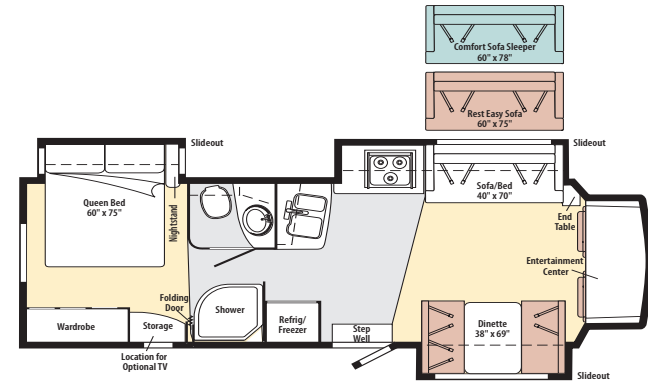

2010 (L) 700-SERIES

2010 WINNEBAGO

Aspect 30C

2010 ITASCA

Cambria 30C

WF730C

MOONSTONE	A43	HONEY CHERRY
	A44	BELMONT MAPLE
	A45	FOREST CHERRY
GRANITE FALLS	ACJ	SIERRA MAPLE COFFEE GLAZE
	A46	HONEY CHERRY
	A47	BELMONT MAPLE
SILVER SCREEN	A48	FOREST CHERRY
	ACK	SIERRA MAPLE COFFEE GLAZE
	A49	HONEY CHERRY
	A50	BELMONT MAPLE
	ACL	SIERRA MAPLE COFFEE GLAZE

IF730C

GODIVA	A52	HONEY CHERRY
	A53	BELMONT MAPLE
	A54	FOREST CHERRY
CORNERSTONE	A55	HONEY CHERRY
	A56	BELMONT MAPLE
	A57	FOREST CHERRY
REMINGTON	A58	HONEY CHERRY
	A59	BELMONT MAPLE
	A60	FOREST CHERRY

158603-10-005 - MANUAL/OWNER - SUPPLEMENT - 700 SERIES - 2010
159842-01-01A - CASE - VINYL - F/MANUALS - W/SLEEVES - BLACK
161500-10-009 - MANUAL/OWNER - ASPECT- 700 SERIES - 2010
161500-10-010 - MANUAL/OWNER - CAMBRIA - 700 SERIES - 2010
171171-01-000 - TOP LEVEL DRAWING - 700, 2010