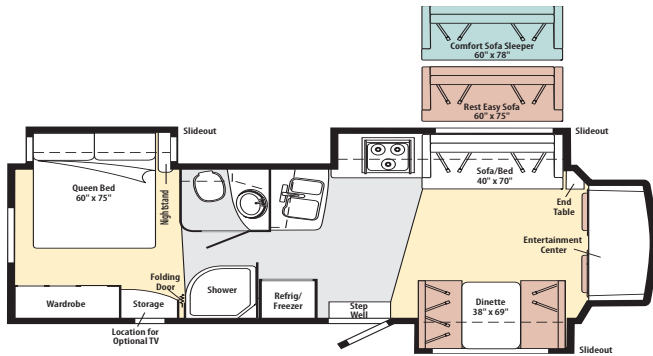

2010 (L) 700-SERIES

2010 WINNEBAGO

Aspect 30C

2010 ITASCA

Cambria 30C

WF730C

MOONSTONE	A43	HONEY CHERRY
	A44	BELMONT MAPLE
	A45	FOREST CHERRY
GRANITE FALLS	ACJ	SIERRA MAPLE COFFEE GLAZE
	A46	HONEY CHERRY
	A47	BELMONT MAPLE
SILVER SCREEN	A48	FOREST CHERRY
	ACK	SIERRA MAPLE COFFEE GLAZE
	A49	HONEY CHERRY
	A50	BELMONT MAPLE
	ACL	SIERRA MAPLE COFFEE GLAZE

IF730C

GODIVA	A52	HONEY CHERRY
	A53	BELMONT MAPLE
	A54	FOREST CHERRY
CORNERSTONE	A55	HONEY CHERRY
	A56	BELMONT MAPLE
	A57	FOREST CHERRY
REMINGTON	A58	HONEY CHERRY
	A59	BELMONT MAPLE
	A60	FOREST CHERRY

158603-10-005 - MANUAL/OWNER - SUPPLEMENT - 700 SERIES - 2010
159842-01-01A - CASE - VINYL - F/MANUALS - W/SLEEVES - BLACK
161500-10-009 - MANUAL/OWNER - ASPECT- 700 SERIES - 2010
161500-10-010 - MANUAL/OWNER - CAMBRIA - 700 SERIES - 2010
171171-01-000 - TOP LEVEL DRAWING - 700, 2010