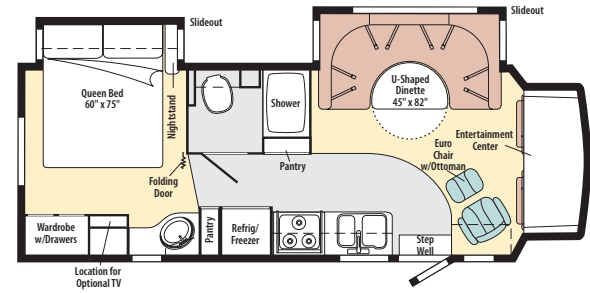

2010 (L) 700-SERIES

2010 WINNEBAGO

Aspect 28B

WF728B

MOONSTONE	A43	HONEY CHERRY
	A44	BELMONT MAPLE
	A45	FOREST CHERRY
GRANITE FALLS	ACJ	SIERRA MAPLE COFFEE GLAZE
	A46	HONEY CHERRY
	A47	BELMONT MAPLE
SILVER SCREEN	A48	FOREST CHERRY
	ACK	SIERRA MAPLE COFFEE GLAZE
	A49	HONEY CHERRY
	A50	BELMONT MAPLE
	A51	FOREST CHERRY
ACL	SIERRA MAPLE COFFEE GLAZE	

2010 ITASCA

Cambria 28B

IF728B

GODIVA	A52	HONEY CHERRY
	A53	BELMONT MAPLE
	A54	FOREST CHERRY
CORNERSTONE	A55	HONEY CHERRY
	A56	BELMONT MAPLE
	A57	FOREST CHERRY
REMINGTON	A58	HONEY CHERRY
	A59	BELMONT MAPLE
	A60	FOREST CHERRY

158603-10-005 - MANUAL/OWNER - SUPPLEMENT - 700 SERIES - 2010
159842-01-01A - CASE - VINYL - F/MANUALS - W/SLEEVES - BLACK
161500-10-009 - MANUAL/OWNER - ASPECT- 700 SERIES - 2010
161500-10-010 - MANUAL/OWNER - CAMBRIA - 700 SERIES - 2010
171171-01-000 - TOP LEVEL DRAWING - 700, 2010