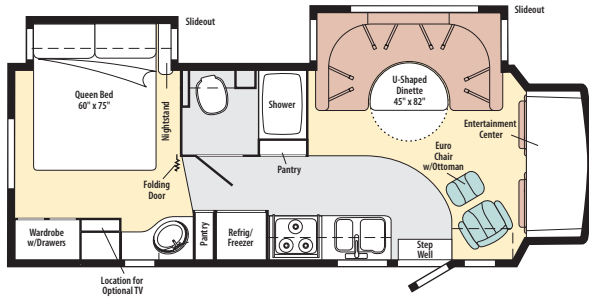

2010 (L) 700-SERIES

2010 WINNEBAGO

Aspect 28B

WF728B

MOONSTONE	A43	HONEY CHERRY
	A44	BELMONT MAPLE
	A45	FOREST CHERRY
GRANITE FALLS	ACJ	SIERRA MAPLE COFFEE GLAZE
	A46	HONEY CHERRY
	A47	BELMONT MAPLE
SILVER SCREEN	A48	FOREST CHERRY
	ACK	SIERRA MAPLE COFFEE GLAZE
	A49	HONEY CHERRY
	A50	BELMONT MAPLE
	A51	FOREST CHERRY
ACL	SIERRA MAPLE COFFEE GLAZE	

2010 ITASCA

Cambria 28B

IF728B

GODIVA	A52	HONEY CHERRY
	A53	BELMONT MAPLE
	A54	FOREST CHERRY
CORNERSTONE	A55	HONEY CHERRY
	A56	BELMONT MAPLE
	A57	FOREST CHERRY
REMINGTON	A58	HONEY CHERRY
	A59	BELMONT MAPLE
	A60	FOREST CHERRY

158603-10-005 - MANUAL/OWNER - SUPPLEMENT - 700 SERIES - 2010
159842-01-01A - CASE - VINYL - F/MANUALS - W/SLEEVES - BLACK
161500-10-009 - MANUAL/OWNER - ASPECT- 700 SERIES - 2010
161500-10-010 - MANUAL/OWNER - CAMBRIA - 700 SERIES - 2010
171171-01-000 - TOP LEVEL DRAWING - 700, 2010