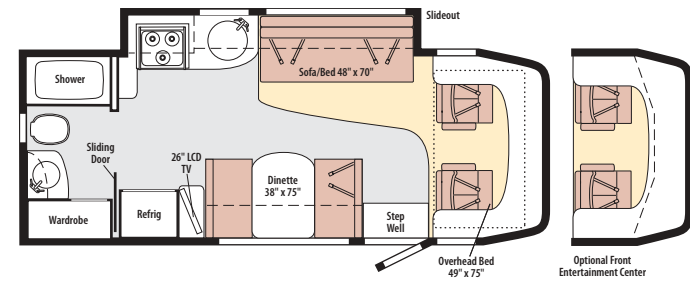

2010 (L) 500-SERIES

2010 WINNEBAGO

View 24K

WD524K

BEACHCOMBER	A31	HONEY CHERRY
	A32	BELMONT MAPLE
EDGE CLIFF	A33	HONEY CHERRY
	A34	BELMONT MAPLE
TIMBER HILL	AT0	HONEY CHERRY
	AT1	BELMONT MAPLE

2010 ITASCA

Navion 24K

ID524K

RAW SILK	A37	HONEY CHERRY
	A38	BELMONT MAPLE
MOONROCK	A39	HONEY CHERRY
	A40	BELMONT MAPLE
SUMMERVILLE	AT2	HONEY CHERRY
	AT3	BELMONT MAPLE

158603-10-004 - MANUAL/OWNER - SUPPLEMENT - 500 SERIES - 2010
159842-01-01A - CASE - VINYL - F/MANUALS - W/SLEEVES - BLACK
161500-10-006 - MANUAL/OWNER - VIEW - 500 SERIES - 2010
161500-10-007 - MANUAL/OWNER - NAVION - 500 SERIES - 2010
170530-01-000 - TOP LEVEL DRAWING-500,2010