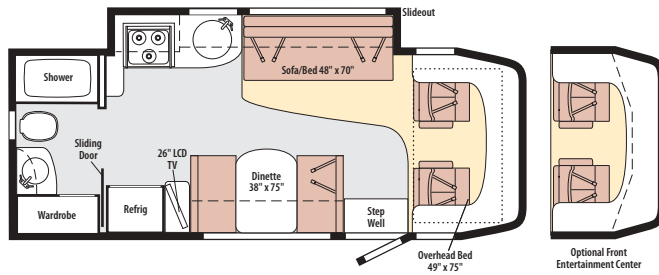

2010 (L) 500-SERIES

2010 WINNEBAGO

View 24K

WD524K

BEACHCOMBER	A31	HONEY CHERRY
	A32	BELMONT MAPLE
EDGE CLIFF	A33	HONEY CHERRY
	A34	BELMONT MAPLE
TIMBER HILL	AT0	HONEY CHERRY
	AT1	BELMONT MAPLE

2010 ITASCA

Navion 24K

ID524K

RAW SILK	A37	HONEY CHERRY
	A38	BELMONT MAPLE
MOONROCK	A39	HONEY CHERRY
	A40	BELMONT MAPLE
SUMMERVILLE	AT2	HONEY CHERRY
	AT3	BELMONT MAPLE

158603-10-004 - MANUAL/OWNER - SUPPLEMENT - 500 SERIES - 2010
159842-01-01A - CASE - VINYL - F/MANUALS - W/SLEEVES - BLACK
161500-10-006 - MANUAL/OWNER - VIEW - 500 SERIES - 2010
161500-10-007 - MANUAL/OWNER - NAVION - 500 SERIES - 2010
170530-01-000 - TOP LEVEL DRAWING-500,2010