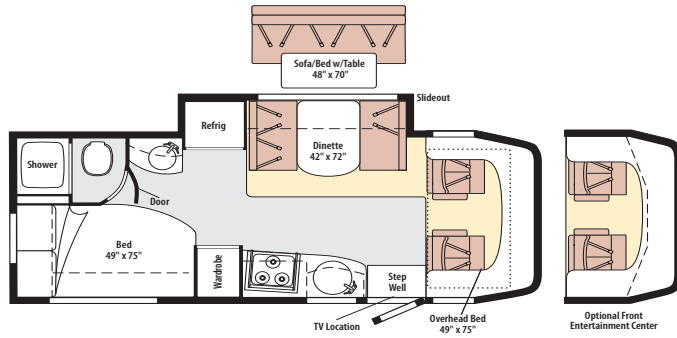

2010 (L) 500-SERIES

2010 WINNEBAGO

View 24J

WD524J

BEACHCOMBER	A31	HONEY CHERRY
	A32	BELMONT MAPLE
EDGE CLIFF	A33	HONEY CHERRY
	A34	BELMONT MAPLE
TIMBER HILL	AT0	HONEY CHERRY
	AT1	BELMONT MAPLE

2010 ITASCA

Navion 24J

ID524J

RAW SILK	A37	HONEY CHERRY
	A38	BELMONT MAPLE
MOONROCK	A39	HONEY CHERRY
	A40	BELMONT MAPLE
SUMMERVILLE	AT2	HONEY CHERRY
	AT3	BELMONT MAPLE

KEY PART NUMBER U/MDESCRIPTION

- 158603-10-004 - MANUAL/OWNER - SUPPLEMENT - 500 SERIES - 2010
- 159842-01-01A - CASE - VINYL - F/MANUALS - W/SLEEVES - BLACK
- 161500-10-006 - MANUAL/OWNER - VIEW - 500 SERIES - 2010
- 161500-10-007 - MANUAL/OWNER - NAVION - 500 SERIES - 2010
- 170530-01-000 - TOP LEVEL DRAWING-500,2010