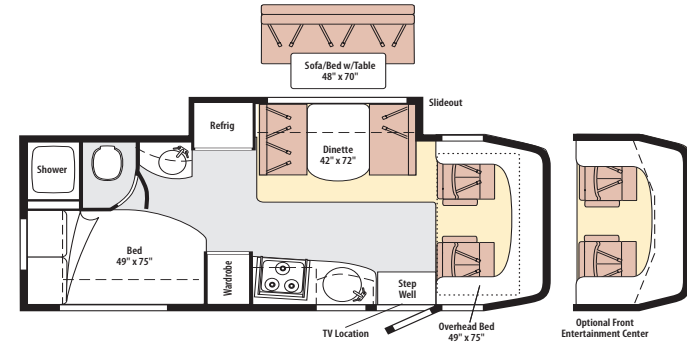

2010 (L) 500-SERIES

2010 WINNEBAGO

View 24J

WD524J

BEACHCOMBER	A31	HONEY CHERRY
	A32	BELMONT MAPLE
EDGE CLIFF	A33	HONEY CHERRY
	A34	BELMONT MAPLE
TIMBER HILL	AT0	HONEY CHERRY
	AT1	BELMONT MAPLE

2010 ITASCA

Navion 24J

ID524J

RAW SILK	A37	HONEY CHERRY
	A38	BELMONT MAPLE
MOONROCK	A39	HONEY CHERRY
	A40	BELMONT MAPLE
SUMMERVILLE	AT2	HONEY CHERRY
	AT3	BELMONT MAPLE

KEY PART NUMBER U/MDESCRIPTION

- 158603-10-004 - MANUAL/OWNER - SUPPLEMENT - 500 SERIES - 2010
- 159842-01-01A - CASE - VINYL - F/MANUALS - W/SLEEVES - BLACK
- 161500-10-006 - MANUAL/OWNER - VIEW - 500 SERIES - 2010
- 161500-10-007 - MANUAL/OWNER - NAVION - 500 SERIES - 2010
- 170530-01-000 - TOP LEVEL DRAWING-500,2010