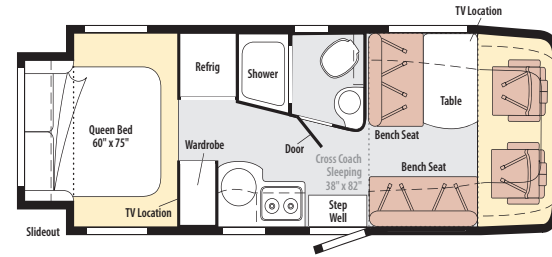

2010 (L) 500-SERIES

2010 ITASCA

Navion iQ 24DL

ID524DL

RAW SILK	A37	HONEY CHERRY
	A38	BELMONT MAPLE
MOONROCK	A39	HONEY CHERRY
	A40	BELMONT MAPLE
SUMMERVILLE	AT2	HONEY CHERRY
	AT3	BELMONT MAPLE

2010 WINNEBAGO

View Profile 24DL

WD524DL

BEACHCOMBER	A31	HONEY CHERRY
	A32	BELMONT MAPLE
EDGE CLIFF	A33	HONEY CHERRY
	A34	BELMONT MAPLE
TIMBER HILL	AT0	HONEY CHERRY
	AT1	BELMONT MAPLE

158603-10-004 - MANUAL/OWNER - SUPPLEMENT - 500 SERIES - 2010
159842-01-01A - CASE - VINYL - F/MANUALS - W/SLEEVES - BLACK
161500-10-031 - MANUAL/OWNER - VIEW PROFILE - 500 SERIES - 2010
161500-10-008 - MANUAL/OWNER - NAVION IQ - 500 SERIES - 2010
170530-01-000 - TOP LEVEL DRAWING-500,2010