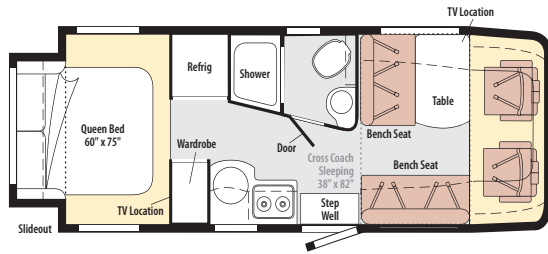

2010 (L) 500-SERIES

2010 ITASCA

Navion iQ 24DL

ID524DL

RAW SILK	A37	HONEY CHERRY
	A38	BELMONT MAPLE
MOONROCK	A39	HONEY CHERRY
	A40	BELMONT MAPLE
SUMMERVILLE	AT2	HONEY CHERRY
	AT3	BELMONT MAPLE

2010 WINNEBAGO

View Profile 24DL

WD524DL

BEACHCOMBER	A31	HONEY CHERRY
	A32	BELMONT MAPLE
EDGE CLIFF	A33	HONEY CHERRY
	A34	BELMONT MAPLE
TIMBER HILL	AT0	HONEY CHERRY
	AT1	BELMONT MAPLE

158603-10-004 - MANUAL/OWNER - SUPPLEMENT - 500 SERIES - 2010
159842-01-01A - CASE - VINYL - F/MANUALS - W/SLEEVES - BLACK
161500-10-031 - MANUAL/OWNER - VIEW PROFILE - 500 SERIES - 2010
161500-10-008 - MANUAL/OWNER - NAVION IQ - 500 SERIES - 2010
170530-01-000 - TOP LEVEL DRAWING-500,2010