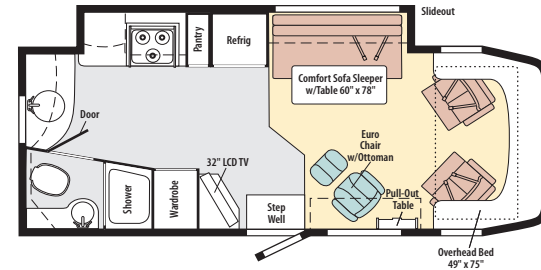

2010 (L) 500-SERIES

2010 WINNEBAGO

View 24A

WD524A

BEACHCOMBER	A31	HONEY CHERRY
	A32	BELMONT MAPLE
EDGE CLIFF	A33	HONEY CHERRY
	A34	BELMONT MAPLE
TIMBER HILL	AT0	HONEY CHERRY
	AT1	BELMONT MAPLE

2010 ITASCA

Navion 24A

ID524A

RAW SILK	A37	HONEY CHERRY
	A38	BELMONT MAPLE
MOONROCK	A39	HONEY CHERRY
	A40	BELMONT MAPLE
SUMMERVILLE	AT2	HONEY CHERRY
	AT3	BELMONT MAPLE

KEY PART NUMBER U/MDESCRIPTION

- 158603-10-004 - MANUAL/OWNER - SUPPLEMENT - 500 SERIES - 2010
- 159842-01-01A - CASE - VINYL - F/MANUALS - W/SLEEVES - BLACK
- 161500-10-006 - MANUAL/OWNER - VIEW - 500 SERIES - 2010
- 161500-10-007 - MANUAL/OWNER - NAVION - 500 SERIES - 2010
- 170530-01-000 - TOP LEVEL DRAWING-500,2010