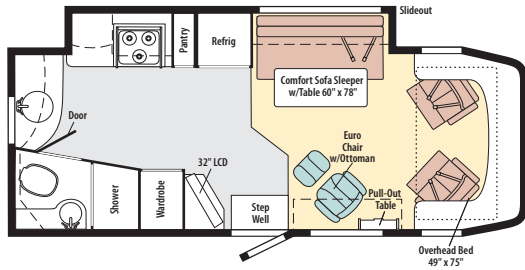

2010 (L) 500-SERIES

2010 WINNEBAGO

View 24A

WD524A

BEACHCOMBER	A31	HONEY CHERRY
	A32	BELMONT MAPLE
EDGE CLIFF	A33	HONEY CHERRY
	A34	BELMONT MAPLE
TIMBER HILL	AT0	HONEY CHERRY
	AT1	BELMONT MAPLE

2010 ITASCA

Navion 24A

ID524A

RAW SILK	A37	HONEY CHERRY
	A38	BELMONT MAPLE
MOONROCK	A39	HONEY CHERRY
	A40	BELMONT MAPLE
SUMMERVILLE	AT2	HONEY CHERRY
	AT3	BELMONT MAPLE

KEY PART NUMBER U/MDESCRIPTION

- 158603-10-004 - MANUAL/OWNER - SUPPLEMENT - 500 SERIES - 2010
- 159842-01-01A - CASE - VINYL - F/MANUALS - W/SLEEVES - BLACK
- 161500-10-006 - MANUAL/OWNER - VIEW - 500 SERIES - 2010
- 161500-10-007 - MANUAL/OWNER - NAVION - 500 SERIES - 2010
- 170530-01-000 - TOP LEVEL DRAWING-500,2010