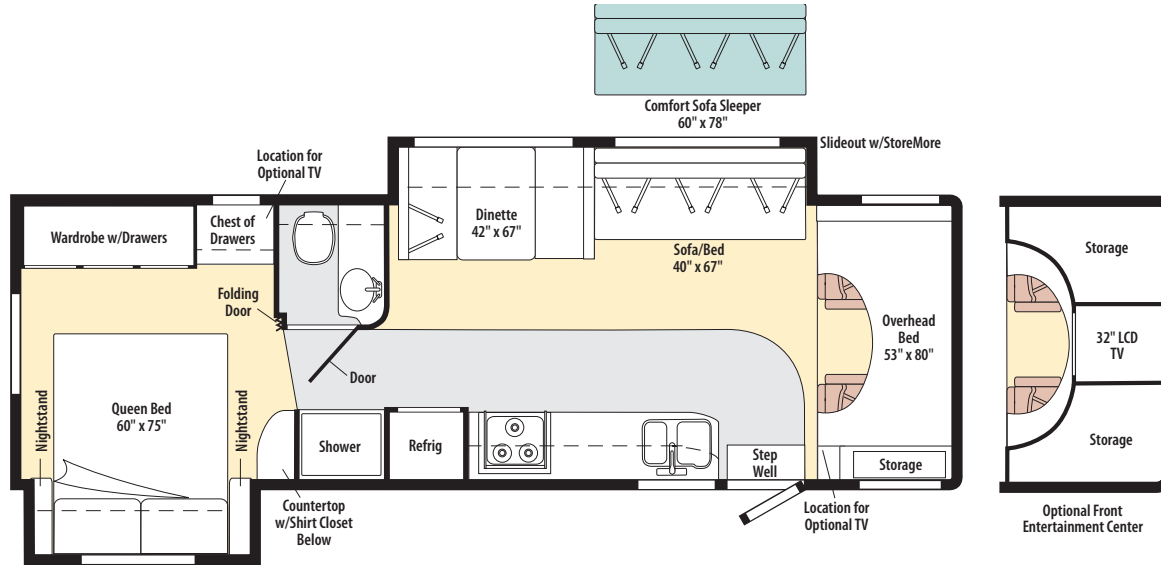

2010 (L) 300-SERIES

2010 WINNEBAGO

Outlook 31C

WF331C

ASPEN LEAF	AS6	HONEY CHERRY
	AS7	BELMONT MAPLE
	ACG	SIERRA MAPLE COFFEE GLAZE
SESAME SEED	AS8	HONEY CHERRY
	AS9	BELMONT MAPLE
	ACH	SIERRA MAPLE COFFEE GLAZE
STARGAZER	A23	HONEY CHERRY
	A24	BELMONT MAPLE
	ACI	SIERRA MAPLE COFFEE GLAZE

158603-10-003 - MANUAL/OWNER - SUPPLEMENT - 300 SERIES - 2010
159842-01-01A - CASE - VINYL - F/MANUALS - W/SLEEVES - BLACK
161500-10-004 - MANUAL/OWNER - OUTLOOK - 300 SERIES - 2010
169124-01-000 - TOP LEVEL DRAWING - 300, 2010