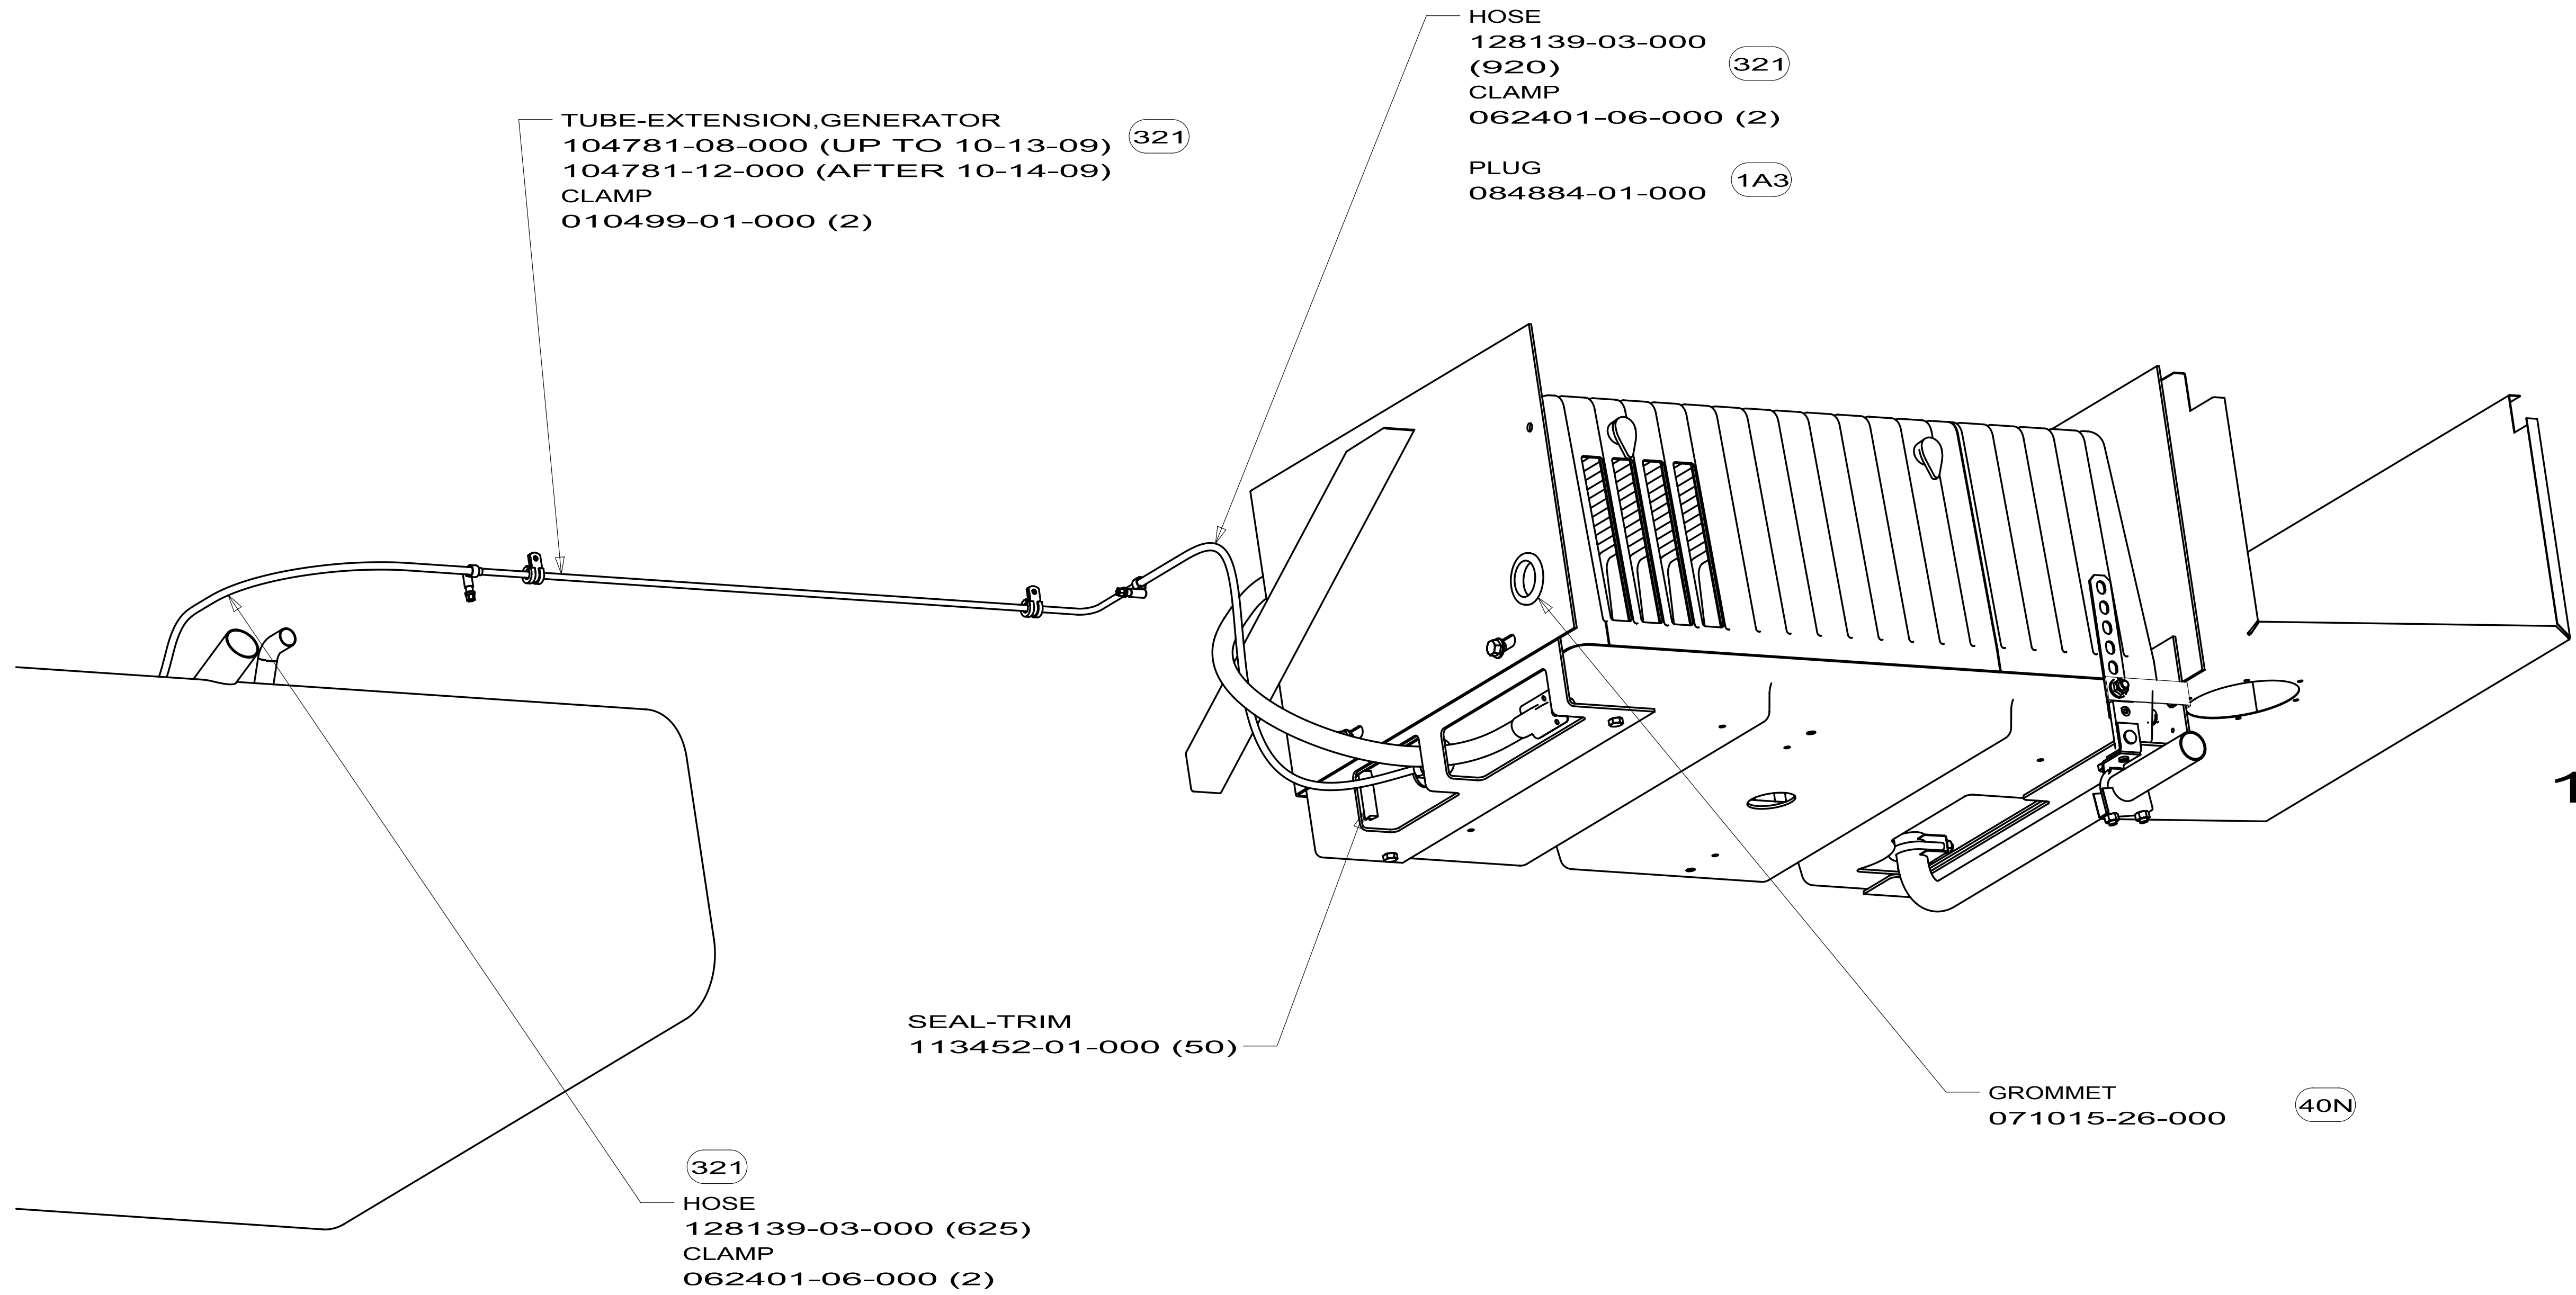

156600-01
231C
231N

- (1PY) CHEVY CHASSIS 14,050 LB GVWR
- (40N) GEN-4.0KW-ONANGAS-MICROQUIET
- (321) GENERATOR PREP KIT
- (1A3) GENERATOR WITHOUT

156600-01
231C
231N

07 231C

GENERATOR INSTL