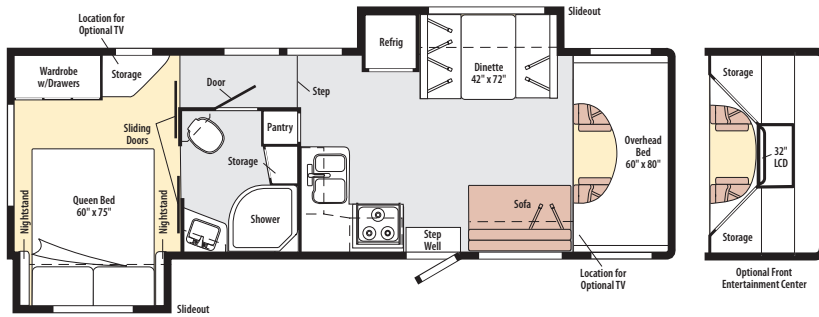

2010 (L) 200-SERIES

2010 WINNEBAGO

Access 31N

Optional UltraLeather Carpet Vinyl

2010 ITASCA

Impulse 31N

Optional UltraLeather Carpet Vinyl

WF231N

BEECHNUT	A01	SIERRA MAPLE
	A02	BELMONT MAPLE
	A03	FOREST CHERRY
AUTUMN MOSS	ACA	SIERRA MAPLE COFFEE GLAZE
	A04	SIERRA MAPLE
	A05	BELMONT MAPLE
SILVER ICE	A06	FOREST CHERRY
	ACB	SIERRA MAPLE COFFEE GLAZE
	AR5	SIERRA MAPLE
	AR6	BELMONT MAPLE
	AR7	FOREST CHERRY
ACC	SIERRA MAPLE COFFEE GLAZE	

IF231N

CLOUDBURST	AS0	SIERRA MAPLE
	AS1	BELMONT MAPLE
	AS2	FOREST CHERRY
WARM GLOW	ACD	SIERRA MAPLE COFFEE GLAZE
	AS3	SIERRA MAPLE
	AS4	BELMONT MAPLE
	AS5	FOREST CHERRY
	ACE	SIERRA MAPLE COFFEE GLAZE
COBBLESTONE	A16	SIERRA MAPLE
	A17	BELMONT MAPLE
	A18	FOREST CHERRY
	ACF	SIERRA MAPLE COFFEE GLAZE

158603-10-002 MANUAL/OWNER - SUPPLEMENT - 200 SERIES - 2010
159842-01-01A CASE - VINYL - F/MANUALS - W/SLEEVES - BLACK
161500-10-002 MANUAL/OWNER - ACCESS - 200 SERIES - 2010
161500-10-003 MANUAL/OWNER - IMPULSE - 200 SERIES - 2010
169412-01-000 TOP LEVEL DRAWING - 200, 2010