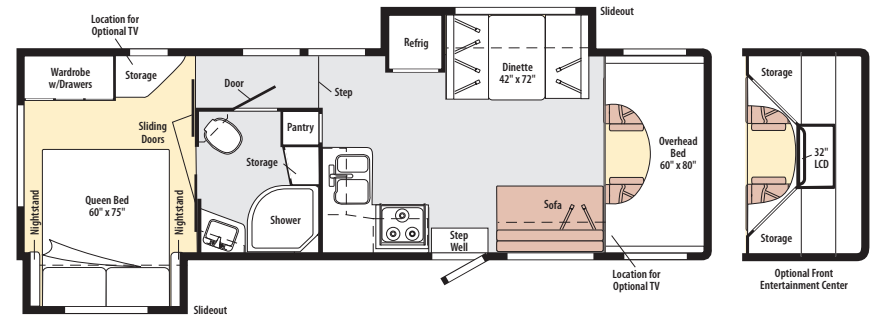

2010 (L) 200-SERIES

2010 WINNEBAGO

Access 31N

Optional UltraLeather Carpet Vinyl

2010 ITASCA

Impulse 31N

Optional UltraLeather Carpet Vinyl

WF231N

BEECHNUT	A01	SIERRA MAPLE
	A02	BELMONT MAPLE
	A03	FOREST CHERRY
AUTUMN MOSS	ACA	SIERRA MAPLE COFFEE GLAZE
	A04	SIERRA MAPLE
	A05	BELMONT MAPLE
SILVER ICE	A06	FOREST CHERRY
	ACB	SIERRA MAPLE COFFEE GLAZE
	AR5	SIERRA MAPLE
	AR6	BELMONT MAPLE
	AR7	FOREST CHERRY
ACC	SIERRA MAPLE COFFEE GLAZE	

IF231N

CLOUDBURST	AS0	SIERRA MAPLE
	AS1	BELMONT MAPLE
	AS2	FOREST CHERRY
WARM GLOW	ACD	SIERRA MAPLE COFFEE GLAZE
	AS3	SIERRA MAPLE
	AS4	BELMONT MAPLE
	AS5	FOREST CHERRY
	ACE	SIERRA MAPLE COFFEE GLAZE
COBBLESTONE	A16	SIERRA MAPLE
	A17	BELMONT MAPLE
	A18	FOREST CHERRY
	ACF	SIERRA MAPLE COFFEE GLAZE

158603-10-002 MANUAL/OWNER - SUPPLEMENT - 200 SERIES - 2010
159842-01-01A CASE - VINYL - F/MANUALS - W/SLEEVES - BLACK
161500-10-002 MANUAL/OWNER - ACCESS - 200 SERIES - 2010
161500-10-003 MANUAL/OWNER - IMPULSE - 200 SERIES - 2010
169412-01-000 TOP LEVEL DRAWING - 200, 2010