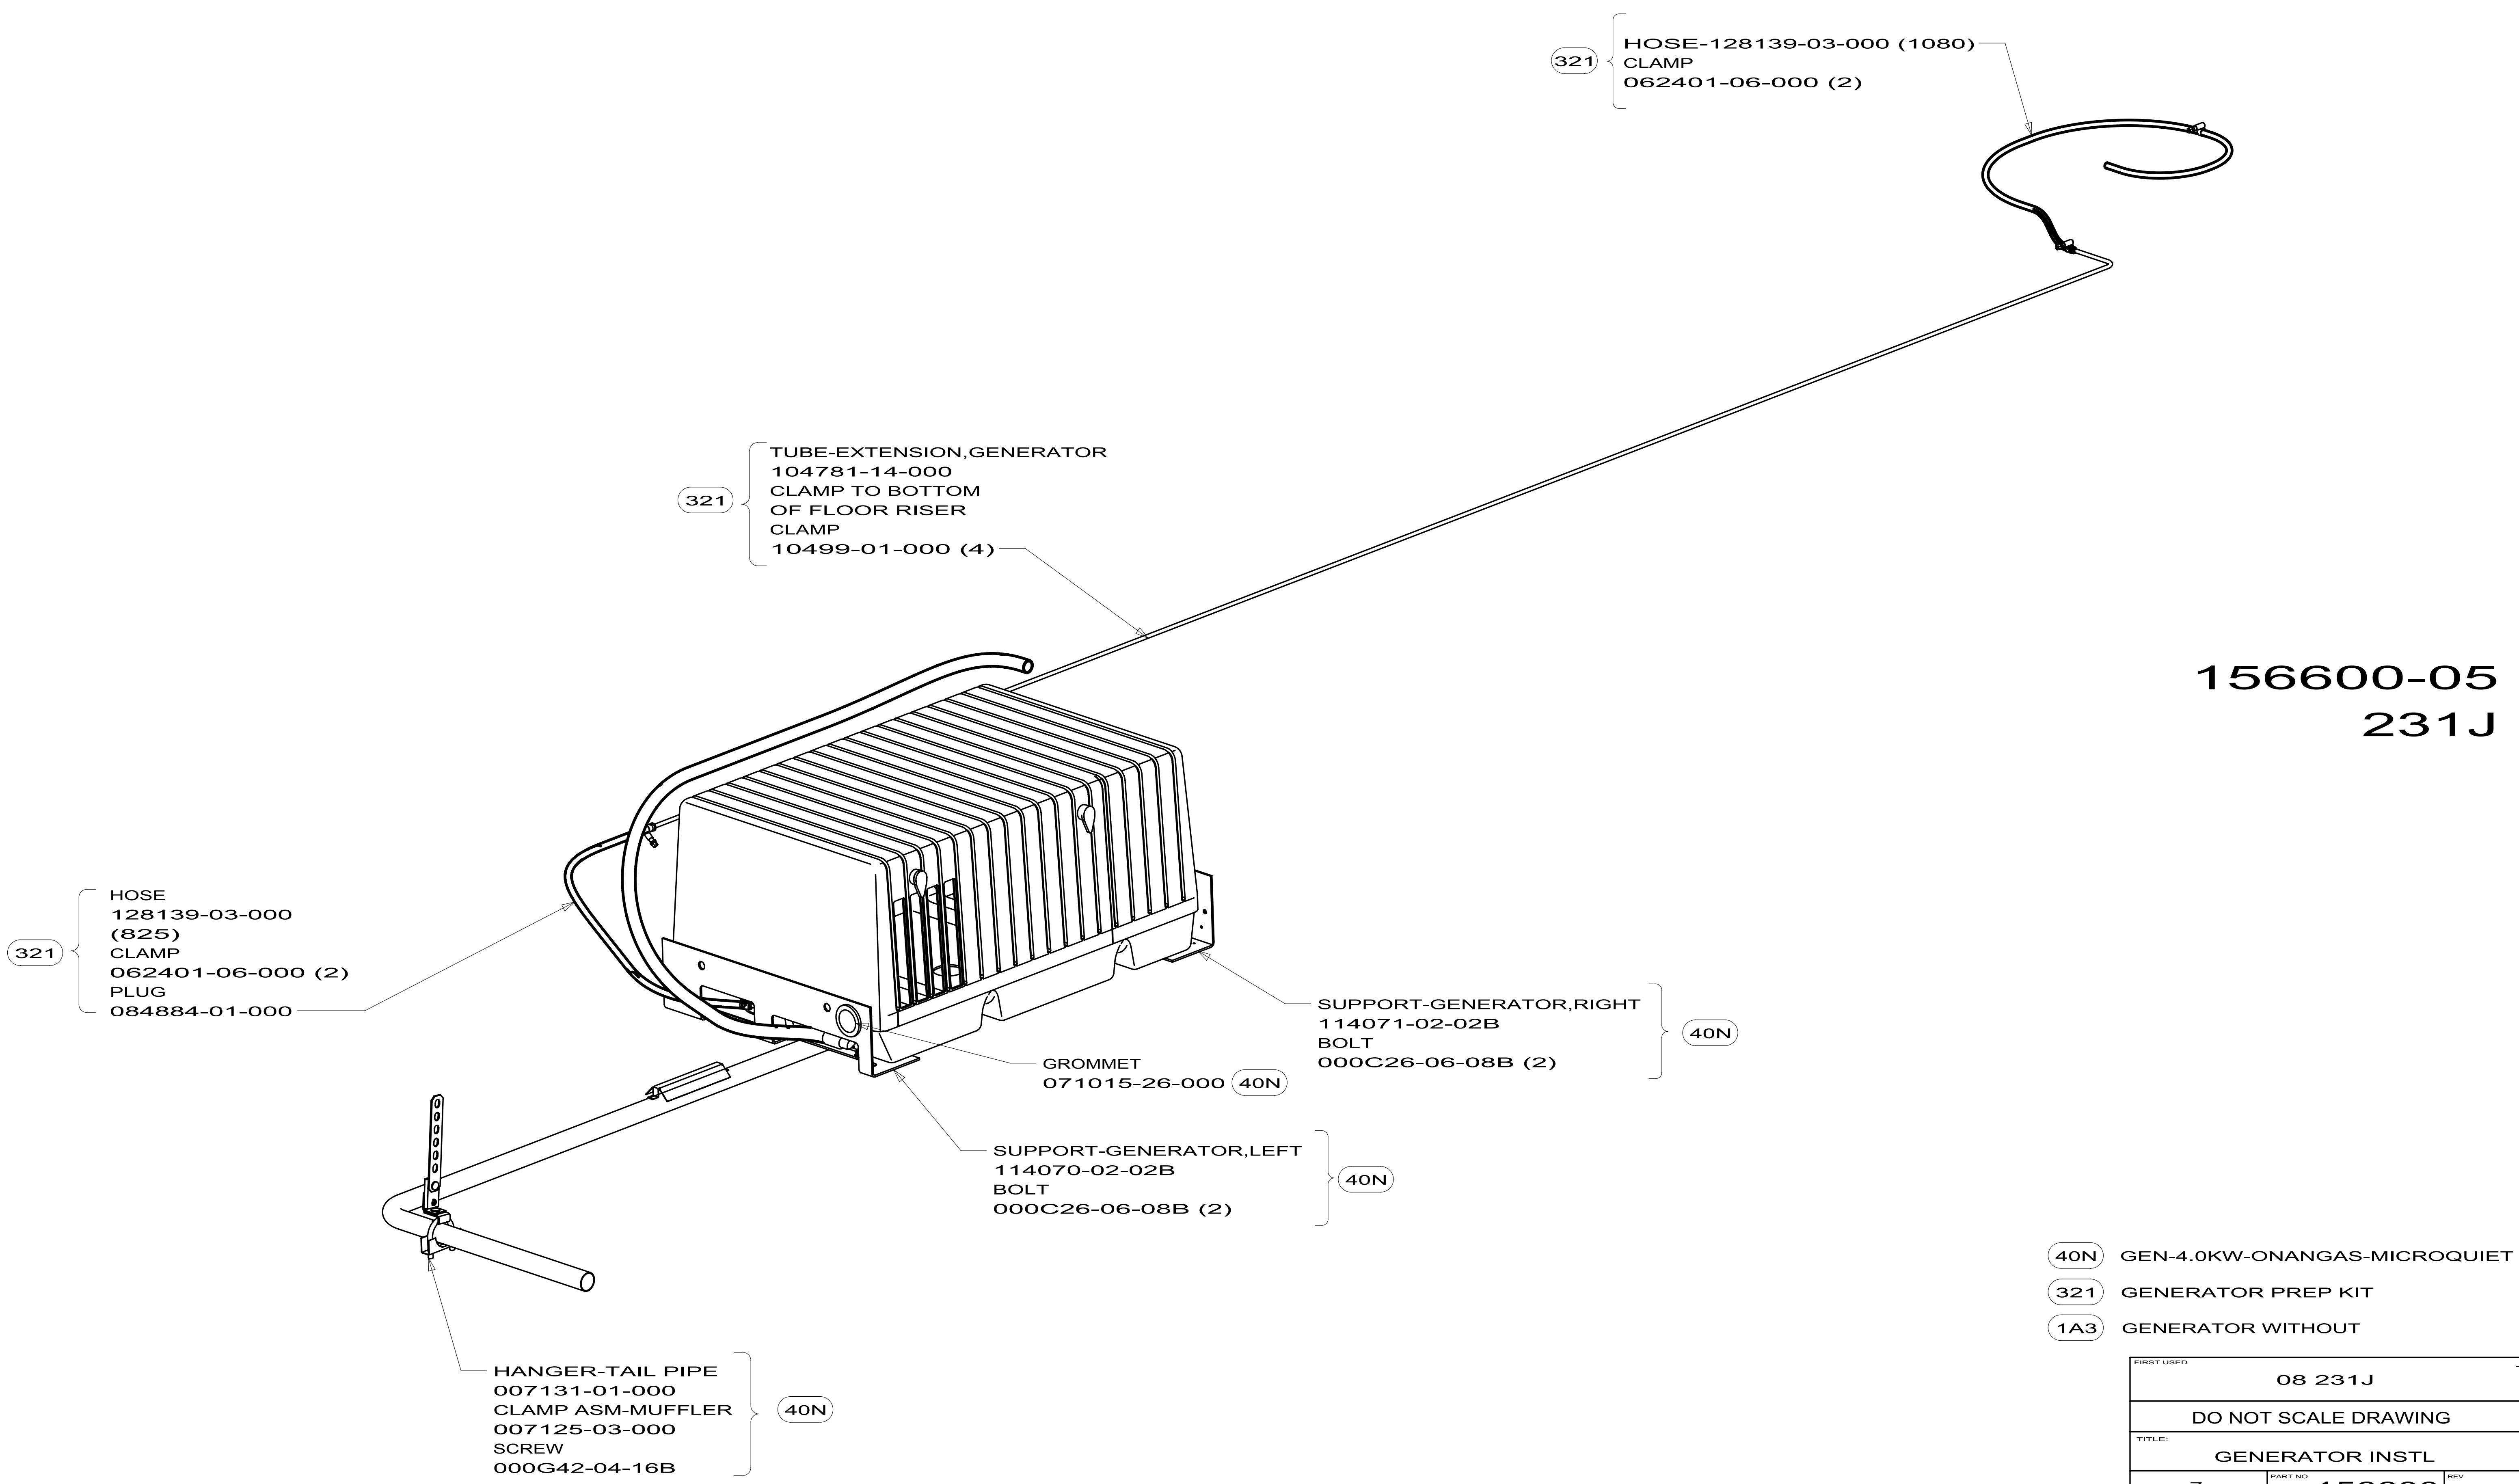

# 156600-05 231J

- (40N) GEN-4.0KW-ONANGAS-MICROQUIET
- (321) GENERATOR PREP KIT
- (1A3) GENERATOR WITHOUT

FIRST USED		
08 231J		
DO NOT SCALE DRAWING		
TITLE:		
GENERATOR INSTL		
SHEET 7	PART NO	REV
	156600	

8

7

6

5

4

3

2

1