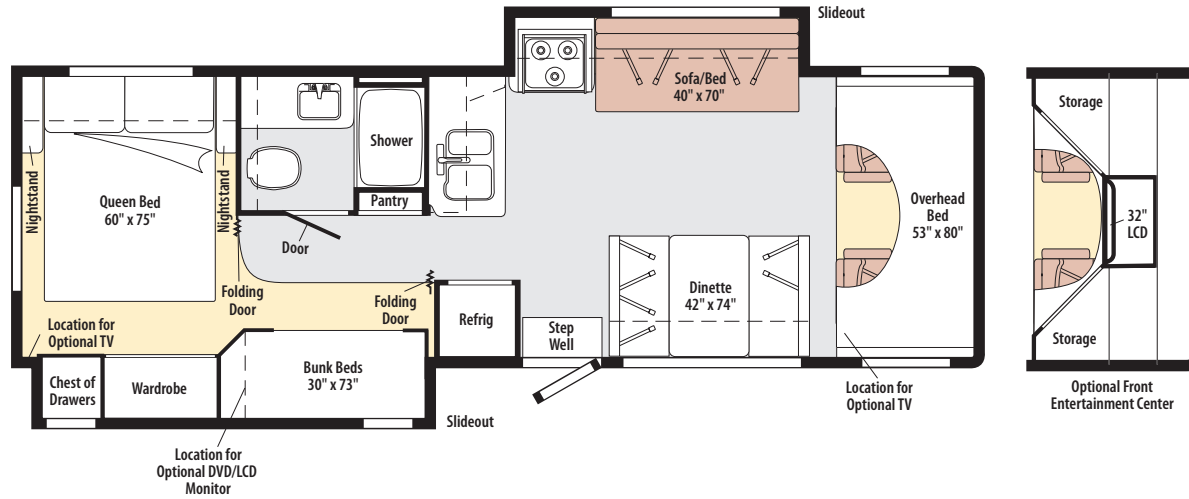

# 2010 (L) 200-SERIES

2010 WINNEBAGO

Optional UltraLeather Carpet Vinyl

## Access 31J

Note: Dimensions shown are for sleeping space only and may vary due to styling differences. Dashed lines denote overhead storage areas.