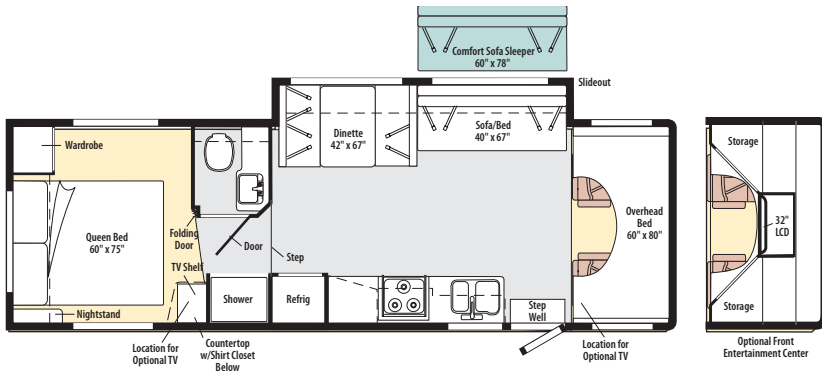

2010 (L) 200-SERIES

2010 WINNEBAGO

Access 31C

2010 ITASCA

Impulse 31C

WF231C

BEECHNUT	A01	SIERRA MAPLE
	A02	BELMONT MAPLE
	A03	FOREST CHERRY
AUTUMN MOSS	ACA	SIERRA MAPLE COFFEE GLAZE
	A04	SIERRA MAPLE
	A05	BELMONT MAPLE
SILVER ICE	A06	FOREST CHERRY
	ACB	SIERRA MAPLE COFFEE GLAZE
	AR5	SIERRA MAPLE
	AR6	BELMONT MAPLE
	AR7	FOREST CHERRY
ACC	SIERRA MAPLE COFFEE GLAZE	

IF231C

CLOUDBURST	AS0	SIERRA MAPLE
	AS1	BELMONT MAPLE
	AS2	FOREST CHERRY
WARM GLOW	ACD	SIERRA MAPLE COFFEE GLAZE
	AS3	SIERRA MAPLE
	AS4	BELMONT MAPLE
	AS5	FOREST CHERRY
	ACE	SIERRA MAPLE COFFEE GLAZE
COBBLESTONE	A16	SIERRA MAPLE
	A17	BELMONT MAPLE
	A18	FOREST CHERRY
	ACF	SIERRA MAPLE COFFEE GLAZE

158603-10-002
159842-01-01A
161500-10-002
161500-10-003
169412-01-000

MANUAL/OWNER - SUPPLEMENT - 200 SERIES - 2010
CASE - VINYL - F/MANUALS - W/SLEEVES - BLACK
MANUAL/OWNER - ACCESS - 200 SERIES - 2010
MANUAL/OWNER - IMPULSE - 200 SERIES - 2010
TOP LEVEL DRAWING - 200, 2010