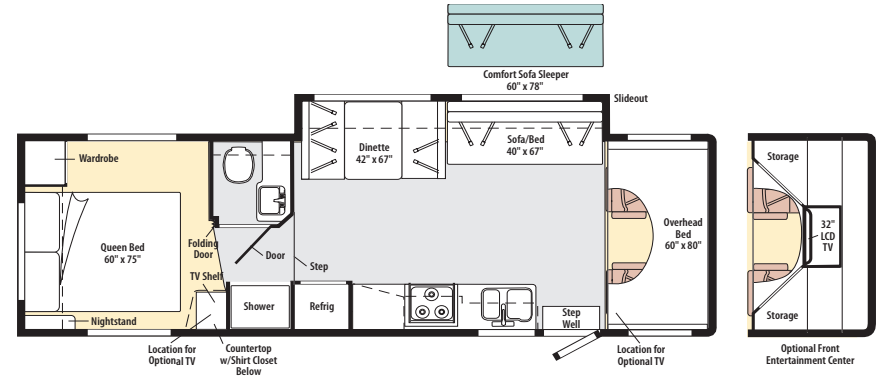

2010 (L) 200-SERIES

2010 WINNEBAGO

Access 31C

2010 ITASCA

Impulse 31C

WF231C

BEECHNUT	A01	SIERRA MAPLE
	A02	BELMONT MAPLE
	A03	FOREST CHERRY
AUTUMN MOSS	ACA	SIERRA MAPLE COFFEE GLAZE
	A04	SIERRA MAPLE
	A05	BELMONT MAPLE
SILVER ICE	A06	FOREST CHERRY
	ACB	SIERRA MAPLE COFFEE GLAZE
	AR5	SIERRA MAPLE
	AR6	BELMONT MAPLE
	AR7	FOREST CHERRY
ACC	SIERRA MAPLE COFFEE GLAZE	

IF231C

CLOUDBURST	AS0	SIERRA MAPLE
	AS1	BELMONT MAPLE
	AS2	FOREST CHERRY
WARM GLOW	ACD	SIERRA MAPLE COFFEE GLAZE
	AS3	SIERRA MAPLE
	AS4	BELMONT MAPLE
	AS5	FOREST CHERRY
	ACE	SIERRA MAPLE COFFEE GLAZE
COBBLESTONE	A16	SIERRA MAPLE
	A17	BELMONT MAPLE
	A18	FOREST CHERRY
	ACF	SIERRA MAPLE COFFEE GLAZE

158603-10-002
159842-01-01A
161500-10-002
161500-10-003
169412-01-000

MANUAL/OWNER - SUPPLEMENT - 200 SERIES - 2010
CASE - VINYL - F/MANUALS - W/SLEEVES - BLACK
MANUAL/OWNER - ACCESS - 200 SERIES - 2010
MANUAL/OWNER - IMPULSE - 200 SERIES - 2010
TOP LEVEL DRAWING - 200, 2010