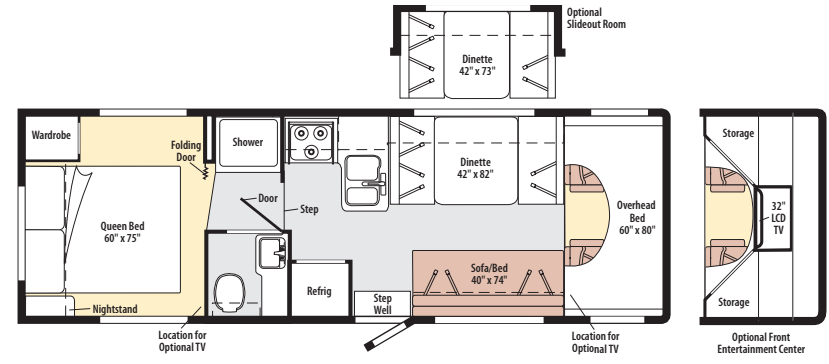

2010 (L) 200-SERIES

2010 WINNEBAGO

Access 29T

2010 ITASCA

Impulse 29T

WF229T

BEECHNUT	A01	SIERRA MAPLE
	A02	BELMONT MAPLE
	A03	FOREST CHERRY
AUTUMN MOSS	ACA	SIERRA MAPLE COFFEE GLAZE
	A04	SIERRA MAPLE
	A05	BELMONT MAPLE
SILVER ICE	A06	FOREST CHERRY
	ACB	SIERRA MAPLE COFFEE GLAZE
	AR5	SIERRA MAPLE
	AR6	BELMONT MAPLE
	AR7	FOREST CHERRY
ACC	SIERRA MAPLE COFFEE GLAZE	