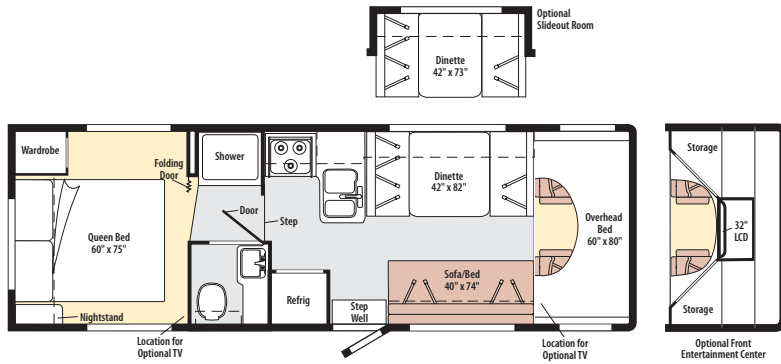

2010 (L) 200-SERIES

2010 WINNEBAGO

Access 29T

2010 ITASCA

Impulse 29T

WF229T

BEECHNUT	A01	SIERRA MAPLE
	A02	BELMONT MAPLE
	A03	FOREST CHERRY
AUTUMN MOSS	ACA	SIERRA MAPLE COFFEE GLAZE
	A04	SIERRA MAPLE
	A05	BELMONT MAPLE
SILVER ICE	A06	FOREST CHERRY
	ACB	SIERRA MAPLE COFFEE GLAZE
	AR5	SIERRA MAPLE
	AR6	BELMONT MAPLE
	AR7	FOREST CHERRY
ACC	SIERRA MAPLE COFFEE GLAZE	

IF229T

CLOUDBURST	AS0	SIERRA MAPLE
	AS1	BELMONT MAPLE
	AS2	FOREST CHERRY
WARM GLOW	ACD	SIERRA MAPLE COFFEE GLAZE
	AS3	SIERRA MAPLE
	AS4	BELMONT MAPLE
COBBLESTONE	AS5	FOREST CHERRY
	ACE	SIERRA MAPLE COFFEE GLAZE
	A16	SIERRA MAPLE
	A17	BELMONT MAPLE
	A18	FOREST CHERRY
ACF	SIERRA MAPLE COFFEE GLAZE	

158603-10-002
159842-01-01A
161500-10-002
161500-10-003
169412-01-000

MANUAL/OWNER - SUPPLEMENT - 200 SERIES - 2010
CASE - VINYL - F/MANUALS - W/SLEEVES - BLACK
MANUAL/OWNER - ACCESS - 200 SERIES - 2010
MANUAL/OWNER - IMPULSE - 200 SERIES - 2010
TOP LEVEL DRAWING - 200, 2010