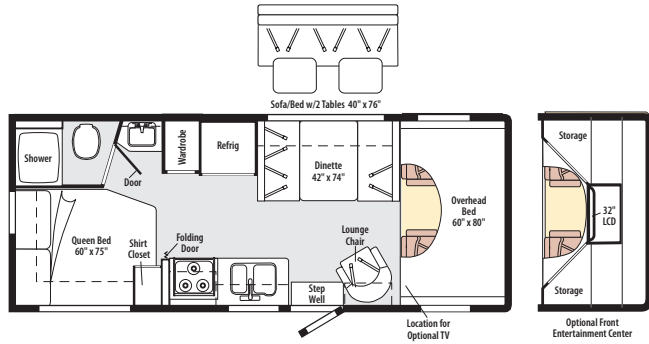

2010 (L) 200-SERIES

2010 WINNEBAGO

Access 24V

2010 ITASCA

Impulse 24V

WF224V

BEECHNUT	A01	SIERRA MAPLE
	A02	BELMONT MAPLE
	A03	FOREST CHERRY
AUTUMN MOSS	ACA	SIERRA MAPLE COFFEE GLAZE
	A04	SIERRA MAPLE
	A05	BELMONT MAPLE
SILVER ICE	A06	FOREST CHERRY
	ACB	SIERRA MAPLE COFFEE GLAZE
	AR5	SIERRA MAPLE
	AR6	BELMONT MAPLE
	ACC	SIERRA MAPLE COFFEE GLAZE

IF224V

CLOUDBURST	AS0	SIERRA MAPLE
	AS1	BELMONT MAPLE
	AS2	FOREST CHERRY
WARM GLOW	ACD	SIERRA MAPLE COFFEE GLAZE
	AS3	SIERRA MAPLE
	AS4	BELMONT MAPLE
COBBLESTONE	AS5	FOREST CHERRY
	ACE	SIERRA MAPLE COFFEE GLAZE
	A16	SIERRA MAPLE
	A17	BELMONT MAPLE
	A18	FOREST CHERRY
ACF	SIERRA MAPLE COFFEE GLAZE	

158603-10-002 MANUAL/OWNER - SUPPLEMENT - 200 SERIES - 2010
159842-01-01A CASE - VINYL - F/MANUALS - W/SLEEVES - BLACK
161500-10-002 MANUAL/OWNER - ACCESS - 200 SERIES - 2010
161500-10-003 MANUAL/OWNER - IMPULSE - 200 SERIES - 2010
169412-01-000 TOP LEVEL DRAWING - 200, 2010