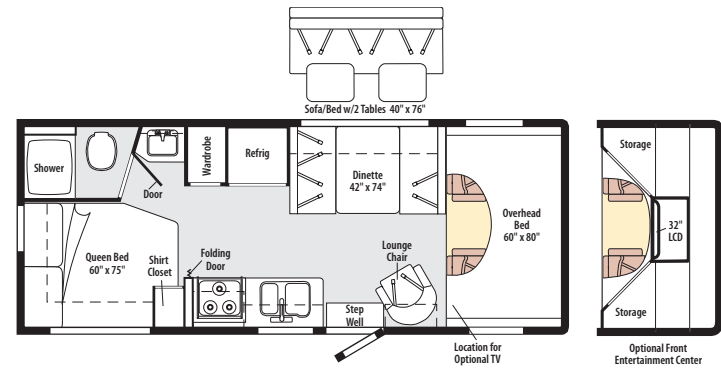

2010 (L) 200-SERIES

2010 WINNEBAGO

Access 24V

2010 ITASCA

Impulse 24V

WF224V

BEECHNUT	A01	SIERRA MAPLE
	A02	BELMONT MAPLE
	A03	FOREST CHERRY
AUTUMN MOSS	ACA	SIERRA MAPLE COFFEE GLAZE
	A04	SIERRA MAPLE
	A05	BELMONT MAPLE
SILVER ICE	A06	FOREST CHERRY
	ACB	SIERRA MAPLE COFFEE GLAZE
	AR5	SIERRA MAPLE
	AR6	BELMONT MAPLE
	ACC	SIERRA MAPLE COFFEE GLAZE

IF224V

CLOUDBURST	AS0	SIERRA MAPLE
	AS1	BELMONT MAPLE
	AS2	FOREST CHERRY
WARM GLOW	ACD	SIERRA MAPLE COFFEE GLAZE
	AS3	SIERRA MAPLE
	AS4	BELMONT MAPLE
COBBLESTONE	AS5	FOREST CHERRY
	ACE	SIERRA MAPLE COFFEE GLAZE
	A16	SIERRA MAPLE
	A17	BELMONT MAPLE
	A18	FOREST CHERRY
ACF	SIERRA MAPLE COFFEE GLAZE	

158603-10-002 MANUAL/OWNER - SUPPLEMENT - 200 SERIES - 2010
159842-01-01A CASE - VINYL - F/MANUALS - W/SLEEVES - BLACK
161500-10-002 MANUAL/OWNER - ACCESS - 200 SERIES - 2010
161500-10-003 MANUAL/OWNER - IMPULSE - 200 SERIES - 2010
169412-01-000 TOP LEVEL DRAWING - 200, 2010