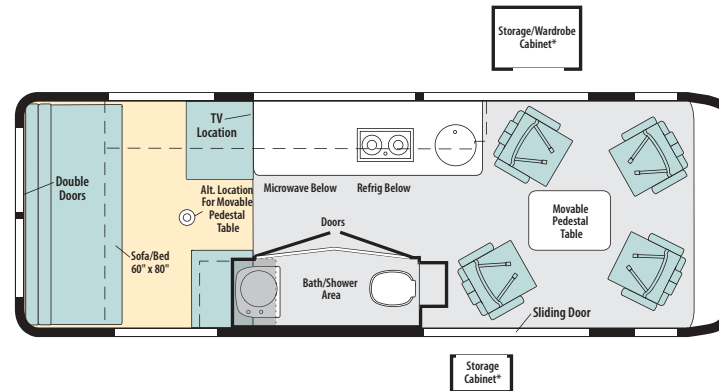

2010 (L) 100-SERIES

2010 WINNEBAGO INDUSTRIES

Vinyl

Carpet

Standard
Ultra-leather

ERA 170X

BD170X

MOSS
MIDNIGHT
QUARRY

158603-10-001 - MANUAL/OWNER - SUPPLEMENT - 100 SERIES - 2010

159842-01-01A - CASE - VINYL - F/MANUALS - W/SLEEVES - BLACK

161500-10-001 - MANUAL/OWNER - ERA - 100 SERIES - 2010

171320-01-000 - TOP LEVEL DRAWING - 100, 2010