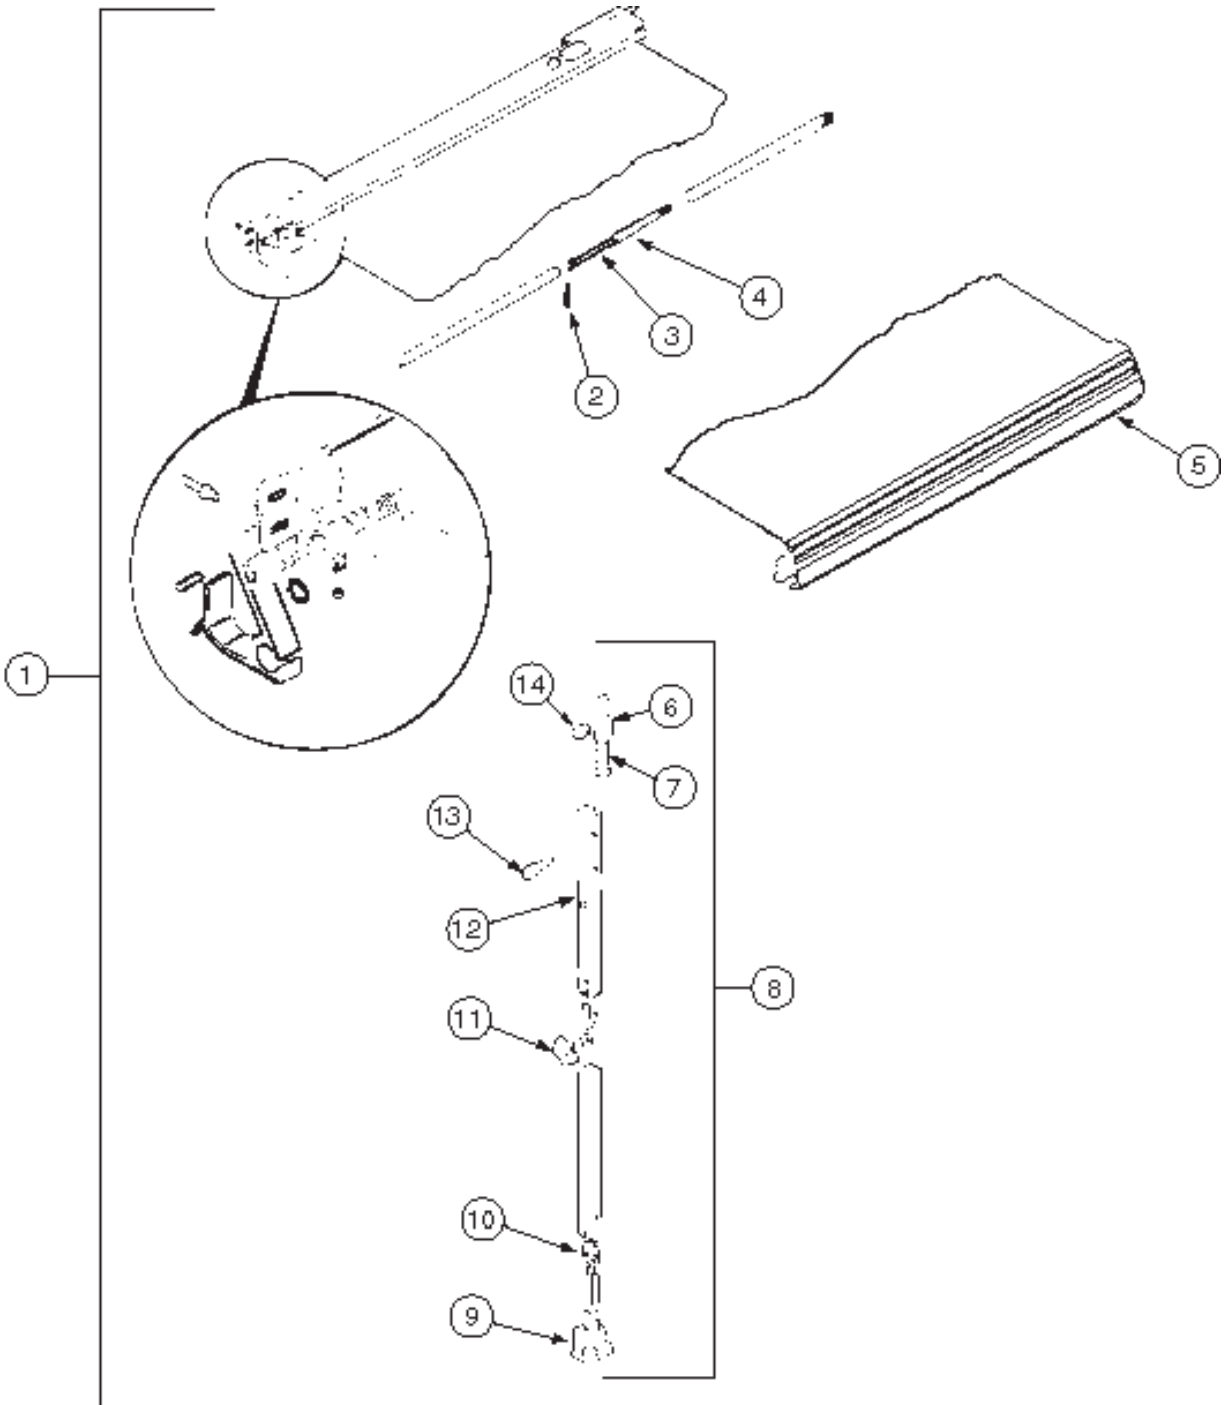

**A & E ELITE
MODEL 10000**

KEY	PART NUMBER	U/M	DESCRIPTION	VENDOR NO.
1	120907-04-01A	EA	AWNING - 21' - AQUA MARINE	
2	120907-01-700	EA	PIN - KEEPER, CASE ASSEMBLY	3105734.010
3	120907-01-701	EA	KEEPER - RAFTER CASE ASM.	3105533.008
4	120907-01-702	EA	SPRING - RAFTER CASE ASM	3105725.000
5	120907-01-703	EA	LEAD RAIL ASSEMBLY	3105720.217
6	120907-01-709	EA	BAR - LATCH 1.03	3105641.009
7	120907-01-710	EA	SPRING - LATCH	3105642.007
8	120907-01-704	EA	ARM ASSEMBLY RH STANDARD	3105577.021
8	120907-01-705	EA	ARM ASSEMBLY LH STANDARD	3105577.039
9	120907-01-712	EA	SOCKET - RH	3105614.014
9	120907-01-713	EA	SOCKET - LH	3105614.006
10	120907-01-714	EA	BUSHING - ARM	3105497.006
11	120907-01-707	EA	KNOB	3105421.014
12	120907-01-706	EA	BUTTON	3105730.00
13	120907-01-711	EA	KIT - KNOB RELEASE	3106016.003
14	120907-01-708	EA	GEAR .97	3105640.001