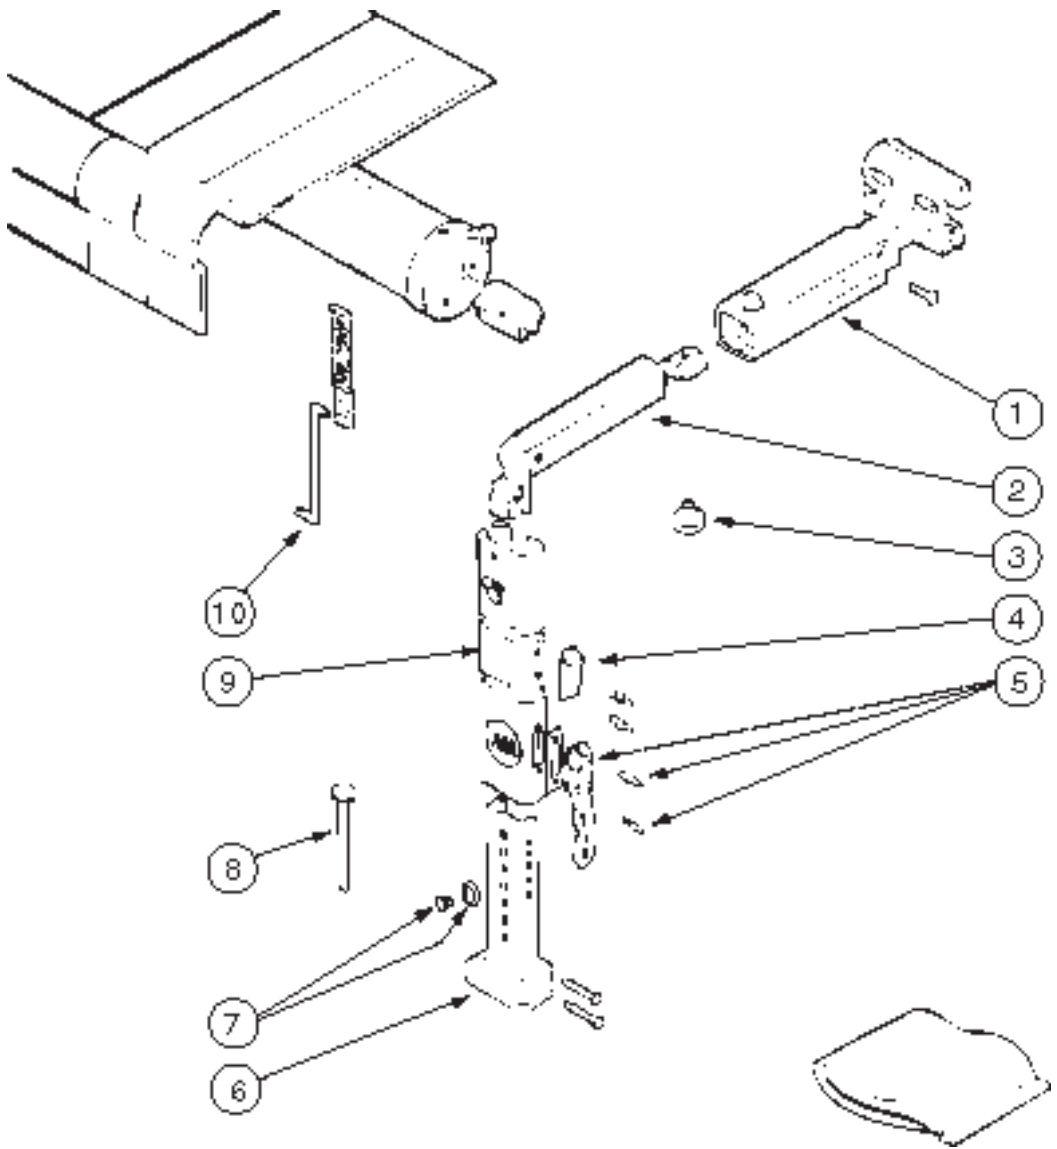

**DOMETIC A & E  
MODEL 8500 SERIES**

KEY	PART NUMBER	U/M	DESCRIPTION	VENDOR NO.
	113874-01-02A	EA	HARDWARE KIT - AWNING- W/O STANDOFF BRACKET - BRIGHT WHITE	
1	113874-01-714	EA	RAFTER - MAIN RH/LH - BRIGHT WHITE	830295.536F
2	113874-01-715	EA	RAFTER - SECONDARY - BRIGHT WHITE	830463.511F
3	113874-01-702	EA	KNOB - ADJUSTING	3105421.014
4	113874-01-706	EA	LOCK - TRAVEL	830587.001
5	113874-01-707	EA	HANDLE - LIFT W/RIVETS	830644
6	113874-01-712	EA	FOOT - PATIO	730366-001
7	113874-01-710	EA	PLUG-STOP KIT	830456
8	113874-01-709	EA	NAIL-SPIKE, 8"	113006
9	113874-01-716	EA	ARM - MAIN SUPPORT - BRIGHT WHITE	3104502.293/F
10	113874-01-703	EA	ROD-CENTER PULL W/ACCESSORY	830152.102

**DOMETIC A & E  
MODEL 8500 SERIES**

KEY	PART NUMBER	U/M	DESCRIPTION	VENDOR NO.
	113874-08-08A	EA	AWNING W/O HARDWARE - 19' (POLAR PERIWINKLE) VINYL	
1	113874-01-714	EA	RAFTER - MAIN RH/LH - BRIGHT WHITE	830295.536F
2	113874-01-715	EA	RAFTER - SECONDARY - BRIGHT WHITE	830463.511F
3	113874-01-702	EA	KNOB - ADJUSTING	3105421.014
4	113874-01-706	EA	LOCK - TRAVEL	830587.001
5	113874-01-707	EA	HANDLE - LIFT W/RIVETS	830644
6	113874-01-712	EA	FOOT - PATIO	730366-001
7	113874-01-710	EA	PLUG-STOP KIT	830456
8	113874-01-709	EA	NAIL-SPIKE, 8"	113006
9	113874-01-716	EA	ARM - MAIN SUPPORT - BRIGHT WHITE	3104502.293/F
10	113874-01-703	EA	ROD-CENTER PULL W/ACCESSORY	830152.102