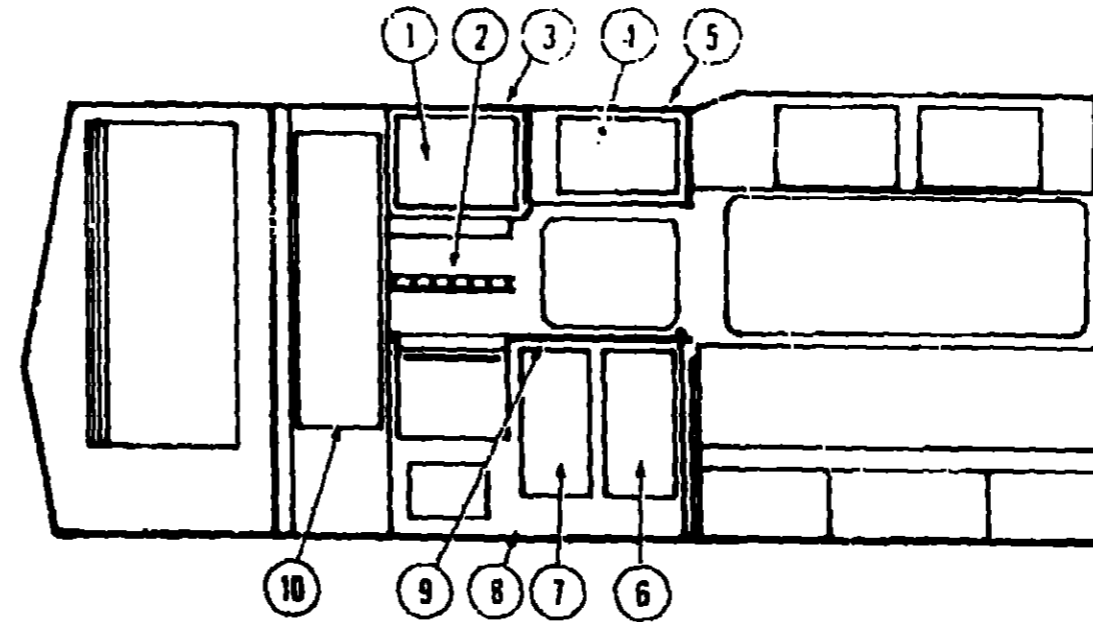

GALLEY GROUP

GALLEY CABINETRY

Key	Part Number	U/M	Description
1	M88304-01-X08	EA	Door Asm. - Galley Overhead - 19" x 22.8" - w/o Hardware
*1	M88304-A9-X05	EA	Door Asm. - Galley Overhead - 14.3" x 21.8" - w/o Hardware
2	074490-01-000	EA	Spice Rack Asm.
3	M88307-05-X11	EA	Cabinet Asm. - Galley Overhead - w/o Doors or Hardware
*3	M94767-06-Y07	EA	Cabinet Asm. - Galley Overhead - w/o Doors or Hardware
4	M88304-B4-X06	EA	Door Asm. - Galley Overhead - 14.3" x 26.7" - w/o Hardware
5	M83073-01-X06	EA	Cabinet Asm. - Galley Overhead - w/o Door or Hardware
6	M88304-13-X06	EA	Door Asm. - Galley Cabinet - 33.3" x 14.29" - w/o Hardware
7	M86304-14-X06	EA	Door Asm. - Galley Cabinet - 33.3" x 14.39" - w/o Hardware
8	M82447-01-Y30	EA	Cabinet Asm. - Galley - w/Countertop - w/o Doors, Drawers or Hardware
8	M82447-03-Y30	EA	Cabinet Asm. - Galley - w/o Doors, Drawers or Hardware (Used with Microwave Option)
9	M02558-01-Y30	EA	Countertop Asm. - Galley
	M88304-C9-X08	EA	Door Asm. - Refrigerator Cabinet - Bottom - 23.8" x 10.8" - w/o Hardware
10	M88304-B1-X08	EA	Door Asm. - Pantry - 54.9" x 14.3" - w/o Hardware
	082448-01-Y07	EA	Cabinet Asm. - Pantry - w/o Doors or Hardware
	077404-02-000	EA	Drawer - Plastic - 20" x 12.7"
	M82184-07-X33	EA	Drawer Asm. - Storage (Option 42D)
	M82184-11-X36	EA	Drawer Asm. - Storage (Option 1361A)

* These parts are used after 9/19/88.

1989 ITASCA TABLE OF CONTENTS

IC/F424RB
IC/F424RC
IF426RT

A-01 - C-06
C-07 - E-14
E-15 - G-17

1989 IC/F424RB INDEX

Floor Plan	A-01 - A-02
Accessories Group	A-03 - A-06
Bath Group	A-07 - A-08
Chassis Group	A-09 - A-11
Curtain, Cushion & Pad Group	A-12 - A-19
Dinette Group	A-20 - A-21
Driver's Compartment Group	A-22 - A-24
Electrical Group	B-01 - B-03
Exterior Body Group	B-04 - B-05
Galley Group	B-10 - B-12
Heating & Air Conditioning Group	B-13 - B-14
Interior Finish Group	B-15 - B-16
LP Group	B-17
Lounge Group	B-18
Water & Sewage Group	B-19 - B-20
Window, Vent & Exterior Door Group	B-21 - C-05