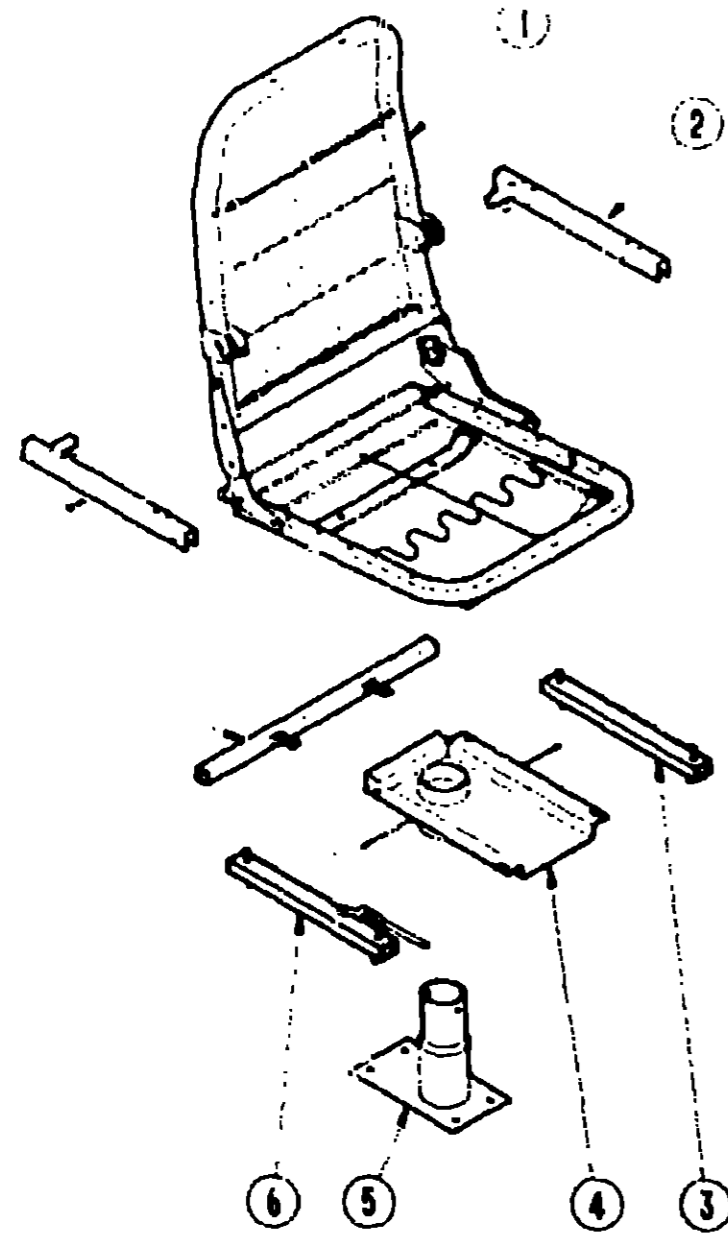

BUCKET SEAT HARDWARE

Key	Part Number	U/M	Description
1	M80906-01-000	EA	Frame Asm. - Bucket Seat
2	081268-02-000	EA	Frame - Armrest - Left
3	069246-01-000	EA	Adjuster Asm. - Seat - w/Lock
4	069585-27-000	EA	Top Plate - Non-Powered Seat
5	069585-08-000	EA	Sub Plate - 8" - Used w/Non-Powered Seat
6	069246-02-000	EA	Adjuster Asm. - Seat w/o Lock
7	065485-29-000	EA	Seat Belt Bar - 20"
8	081268-01-000	EA	Frame - Armrest - Right
	080730-05-000	EA	Shield - Recliner