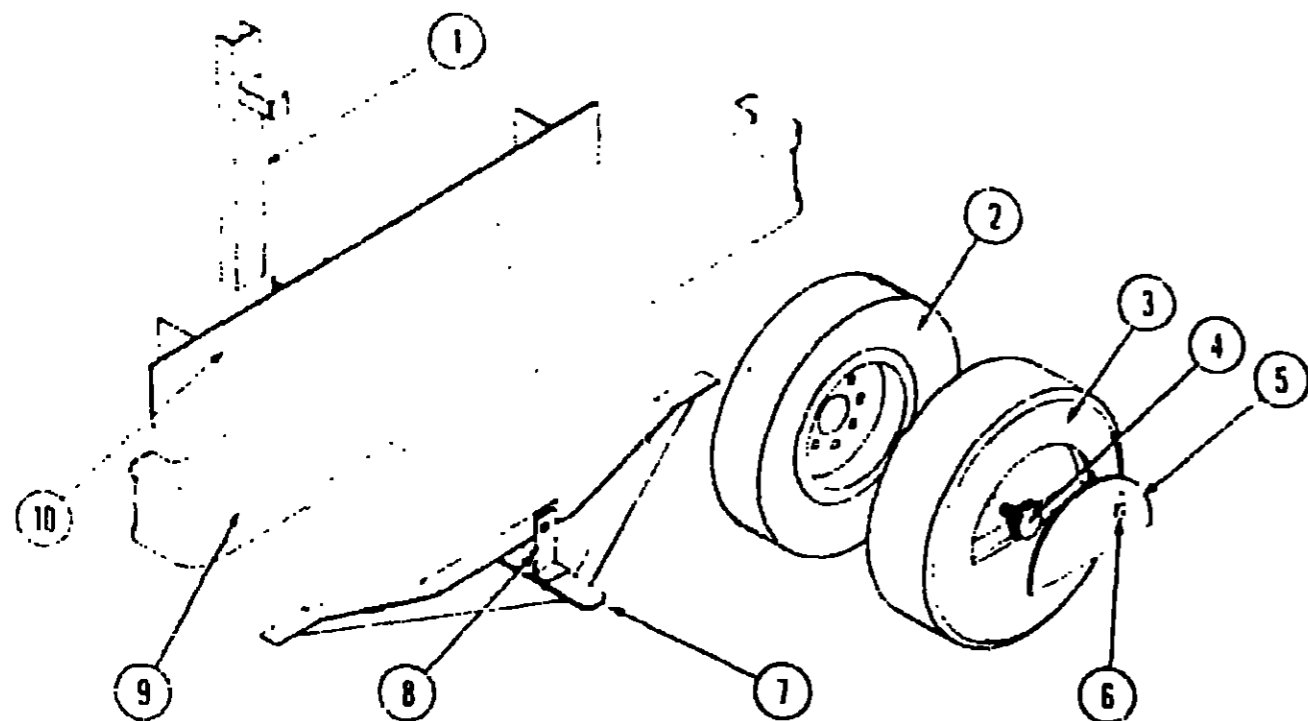

### CHASSIS GROUP (CONTINUED)

**SPARE TIRE, HITCH & REAR BUMPER**

Key	Part Number	U/M	Description
1	079027-01-000	EA	Bracket Asm. - Tire Carrier
	015365-01-000	EA	Pin - Tire Carrier
2	070917-02-000	EA	Tire - Michelin - Radial (Ford)
2	057655-01-000	EA	Tire - Michelin - Radial (Chevrolet) (Option 51A)
2	037291-03-000	EA	Tire - Goodyear - 8" x 16.5" (Chevrolet)
	062400-02-000	EA	Wheel - Steel - 6" x 16.5 (Chevrolet)
	051377-01-000	EA	Valve Stem Asm.
3	079799-01-000	EA	Cover - Spare Tire - Off White
4	064082-02-000	EA	Bolt - Retainer - Wheel Cover
5	M02047-01-T95	EA	Door - Tire Cover - Off White
6	074408-02-000	EA	Lock Asm. - Key Type
7	064833-02-000	EA	Trailer Hitch Asm. (Chevrolet)
7	064833-03-000	EA	Trailer Hitch Asm. (Ford)
8	064824-02-000	EA	Support - Trailer Hitch
9	048474-01-000	EA	Bumper Asm. - Chrome
10	064601-01-000	EA	Bracket Asm. - Bumper (Chevrolet)
10	064601-03-000	EA	Bracket Asm. - Bumper (Ford)