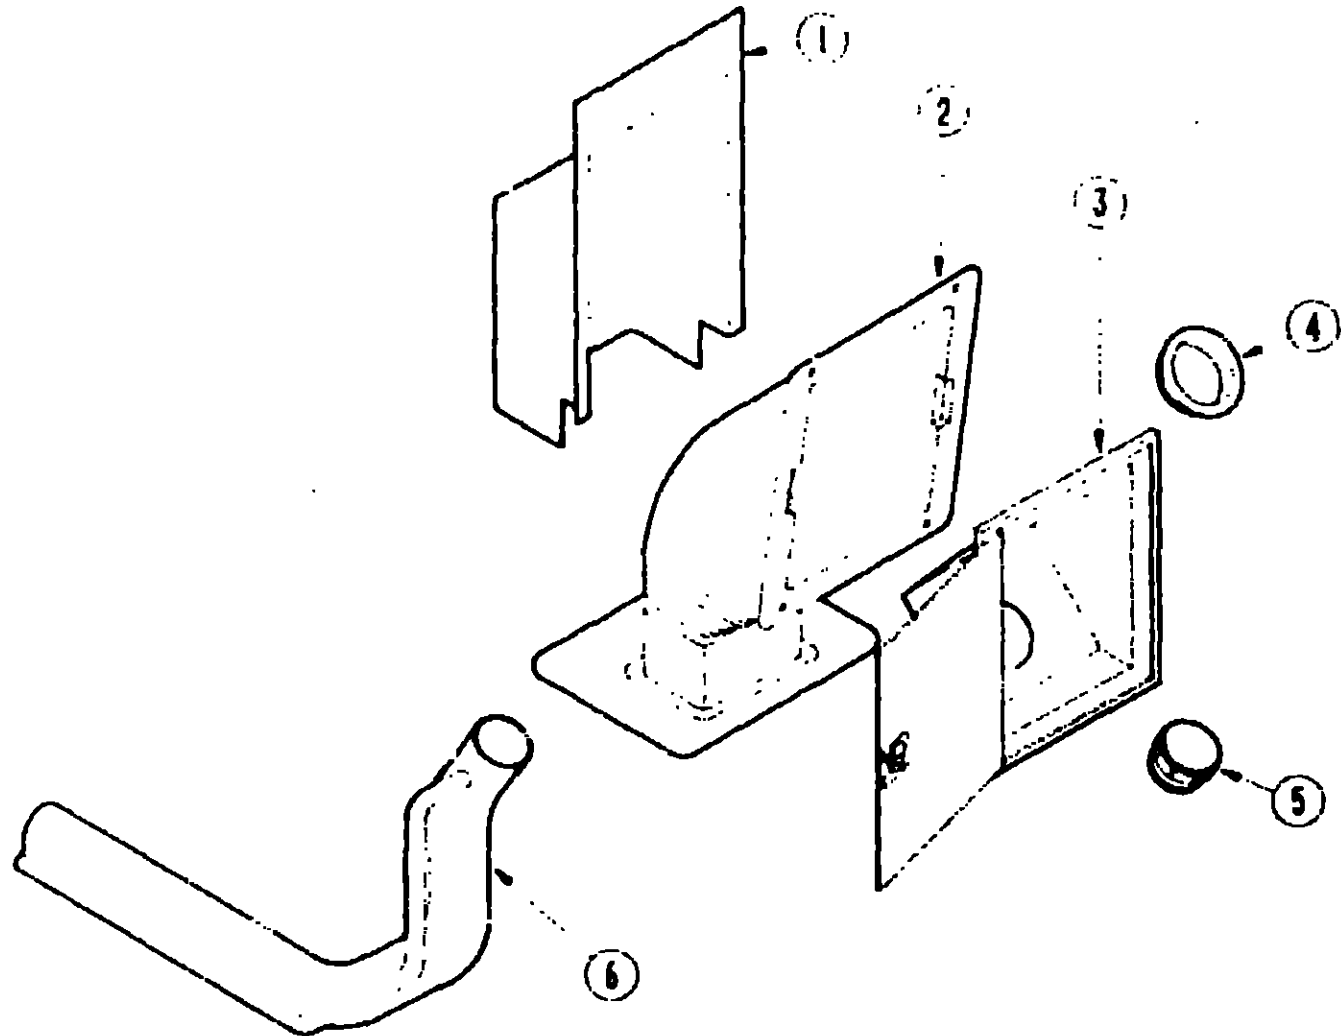

CHASSIS GROUP

FUEL FILL COMPONENTS

Key	Part Number	U/M	Description
1	078040-02-000	EA	Shroud - Fuel Fill - Upper
2	083578-01-000	EA	Boot - Fuel Fill
	084235-01-000	EA	Support Flange - Fuel Fill Boot
3	078010-03-000	EA	Door Asm. - Fuel Fill - Off White
	077963-01-000	EA	Gasket - Fuel Door
	042441-01-000	EA	Lock Asm. - Fuel Fill
4	078200-01-00	EA	Gasket - Fuel Fill (Ford)
5	NOTE	EA	Fuel Cap (Chevrolet)
5	089310-01-000	EA	Fuel Cap - Turn to Vent (Ford)
6	074888-03-000	EA	Filler Neck - Fuel Fill (Chevrolet)
6	081187-03-000	EA	Filler Neck - Fuel Fill (Ford)

NOTE: This item is chassis supplied.

CHASSIS GROUP (CONTINUED)

MISCELLANEOUS CHASSIS PARTS

Key	Part Number	U/M	Description
	047441-01-000	EA	Battery Terminal - Horizontal Lug
	059240-01-000	EA	Bracket - License Plate
	051697-01-000	EA	Bracket - Battery Tie Down - 6 5"
	007125-01-000	EA	Clamp Asm - Muffler - 2 50"
	007125-04-000	EA	Clamp Asm - Muffler - 1 12"
	010497-01-000	EA	Clamp - Closed - 5/8 ID
	007161-01-000	EA	Clamp - Hose - Spring Type 112
	062401-01-000	EA	Clamp - Hose - Wormgear - 22" ID - 1" ID
	062401-02-000	EA	Clamp - Hose - Wormgear - 1 56" - 2 5" ID
	002401-04-000	EA	Clamp - Hose - Wormgear - 69" ID - 1 25" ID
	062401-06-000	EA	Clamp - Hose - Wormgear - 22" ID - .62" ID
	023146-01-000	EA	Clamp - Screw Type - 4"
	078781-03-000	EA	Compartment Asm - Storage - 25 2"
	089408-01-000	EA	Compartment Asm. - Storage
	007063-01-000	FT	Hose - Gas - 1/4 ID x 1/2 OD
	007108-01-000	FT	Hose - Heater - 5/8 ID
	007108-02-000	FT	Hose - Heater - .75 ID
	006113-01-000	EA	Jack - Hydraulic - 6 Ton - w/Handle
	080208-02-000	EA	Leverage Bar - Lug Wrench (Chevrolet)
	080208-01-000	EA	Lug Wrench (Chevrolet)
	017516-01-000	EA	Mud Flap w/Holes - 14" x 18" - Black
	064089-01-000	EA	Splash Guard - Black Rubber
	045731-01-000	EA	Rock Guard
	079384-03-000	EA	Running Board - Passenger (Chevrolet)
	079384-04-000	EA	Running Board - Driver (Chevrolet)
	079384-05-000	EA	Running Board - Passenger (Ford)
	079384-06-000	EA	Running Board - Driver (Ford)
	079384-11-000	EA	Running Board Hardware
	081264-01-000	EA	Shield - Heat Deflector
	079942-05-000	EA	Shock Absorber - Stabilizer - Front (Ford)
	079942-06-000	EA	Shock Absorber - Stabilizer - Rear (Ford)
	079942-03-000	EA	Shock Absorber - Stabilizer - Front (Chevrolet)
	079942-04-000	EA	Shock Absorber - Stabilizer - Rear (Chevrolet)
	077848-01-000	EA	Step Asm. - Entry
	076241-03-000	EA	Support Asm. - Step
	080359-01-000	EA	Step Well Plate (Chevrolet)
	080359-02-000	EA	Step Well Plate (Ford)
	076137-02-000	EA	Tray Asm. - Luggage Compartment
	057724-01-000	EA	Wheelwell - Plastic
	008343-01-000	EA	Wire Tie - 6"

NOTE: Remainder of exhaust components available from Chassis Service Center

**1989 ITASCA
TABLE OF CONTENTS**

IC/F424RB	A-01 - C-06
IC/F424RC	C-07 - E-14
IF426RT	E-15 - G-17

1989 IC/F424RB INDEX