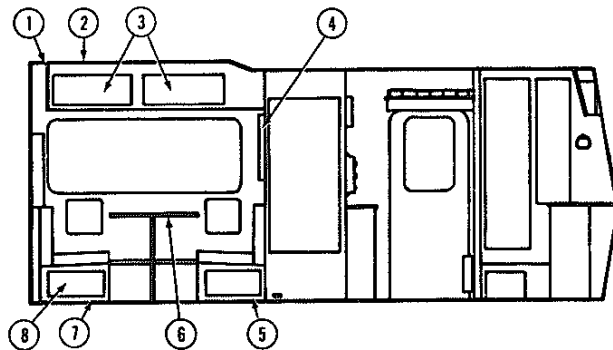

CURTAIN, CUSHION & PAD GROUP (CONTINUED)

FABRIC & TRIMS

Key	Part Number	U/M	Description
	088274-63-000	YD	Fabric - Upholstery - Main - Blue (Y30)
	088274-61-000	YD	Fabric - Upholstery - Main - Tiffany (Y31)
	088274-62-000	YD	Fabric - Upholstery - Main - Starburst (Y32)
	088274-33-000	YD	Fabric - Upholstery - Accent - Blue (Y30)
	088274-59-000	YD	Fabric - Upholstery - Accent - Umber (Y31)
	088274-60-000	YD	Fabric - Upholstery - Accent - Eggshell (Y32)
	072333-55-000	YD	Fabric - Drapery - Blackout/Wraparound - Silver (Y30)
	072333-59-000	YD	Fabric - Drapery - Blackout/Wraparound - Tan (Y31)
	072333-60-000	YD	Fabric - Drapery - Blackout/Wraparound - Wisteria (Y32)
	087272-01-000	YD	Lining - Drapery - 48" - Ivory
	079680-01-000	YD	Vinyl - Expanded - 26 oz. Buckskin (Headliner)
	072333-63-000	YD	Fabric - Pull Shade - Entrance Door - Bone

DINETTE GROUP

DINETTE CABINETRY

Key	Part Number	U/M	Description
1	081280-18-W24	EA	End Cap - Dinette Overhead
2	M82444-04-X33	EA	Cabinet Asm. - Dinette Overhead - w/o Doors or Hardware
3	M88304-A9-X08	EA	Door Asm. - Dinette Overhead - 14.3" x 21.8" - w/o Hardware
4	084357-02-W24	EA	Shelf Asm. - TV w/o Plug
	084451-01-000	EA	Catch - TV Shelf - Brass
	058331-14-000	EA	Mirror - Safety Glass - 14" x 12.7"
5	M02175-05-W24	EA	Cabinet Asm. - Dinette Seat - w/o Door or Hardware
	M02174-07-X08	EA	Cabinet Asm. - Dinette Back
	081519-03-Y30	EA	Pad Asm. - Dinette Back
	081519-03-Y31	EA	Pad Asm. - Dinette Back
	081519-03-Y32	EA	Pad Asm. - Dinette Back
*6	M02115-09-Y30	EA	Table Asm. - Dinette - w/o Hardware
7	M02175-04-W24	EA	Cabinet Asm. - Dinette Seat - w/o Door or Hardware
	M02174-03-W30	EA	Cabinet Asm. - Dinette Back
	081519-04-Y30	EA	Pad Asm. - Dinette Back
	081519-04-Y31	EA	Pad Asm. - Dinette Back
	081519-04-Y32	EA	Pad Asm. - Dinette Back
8	M88304-21-X08	EA	Door Asm. - Dinette Seat - 10" x 19" - w/o Hardware

1989 ITASCA TABLE OF CONTENTS

IC/F424RB
IC/F424RC
IF426RT

A-01 - C-06
C-07 - E-14
E-15 - G-17

1989 IC/F424RB INDEX

Floor Plan	A-01 - A-02
Accessories Group	A-03 - A-06
Bath Group	A-07 - A-08
Chassis Group	A-09 - A-11
Curtain, Cushion & Pad Group	A-12 - A-19
Dinette Group	A-20 - A-21
Driver's Compartment Group	A-22 - A-24
Electrical Group	B-01 - B-03
Exterior Body Group	B-04 - B-09
Galley Group	B-10 - B-12
Heating & Air Conditioning Group	B-13 - B-14
Interior Finish Group	B-15 - B-16
LP Group	B-17
Lounge Group	B-18
Water & Sewage Group	B-19 - B-20
Window, Vent & Exterior Door Group	B-21 - C-05