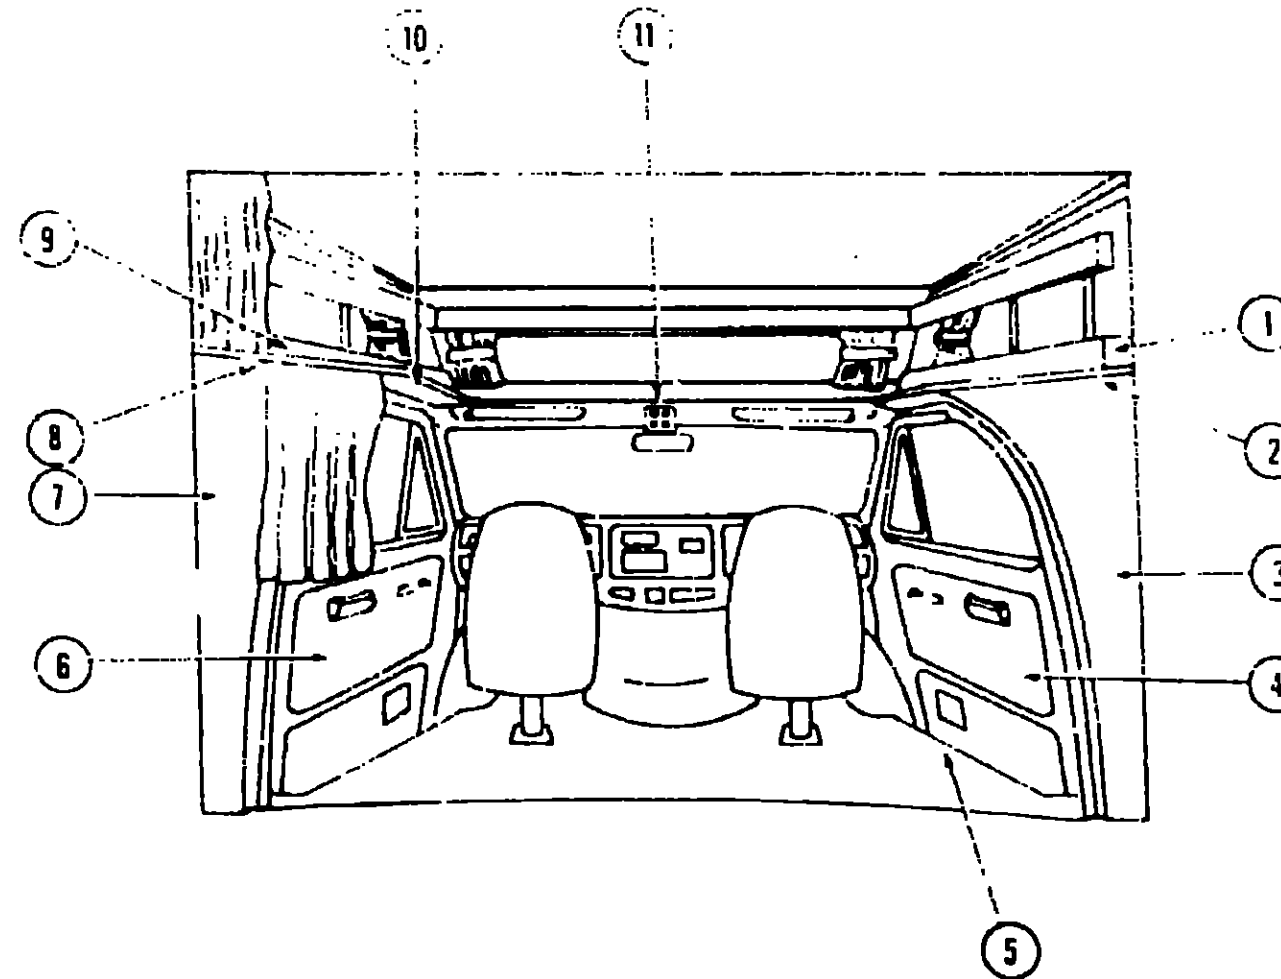

DRIVER'S COMPARTMENT GROUP

MISCELLANEOUS DRIVER'S COMPARTMENT COMPONENTS (CHEVROLET)

Key	Part Number	U/M	Description
1	087012-01-X08	EA	Cabinet Asm. - Headboard
2	M92068-01-Y30	EA	Sleeper Board Asm.
	079800-01-000	EA	Trim - Front - Sleeper Board
3	092436-01-Y05	EA	Wingwall Asm. - Inner - Passenger
4	059491-01-Y30	EA	Side Panel - Cab Door - Passenger
4	059491-01-Y31	EA	Side Panel - Cab Door - Passenger
4	059491-01-Y32	EA	Side Panel - Cab Door - Passenger
5	044860-02-000	EA	Step Well Mat - Passenger
5	044860-01-000	EA	Step Well Mat - Driver
	080359-01-000	EA	Step Well Plate
	083218-03-000	EA	Floor Mat - Passenger
	083218-04-000	EA	Floor Mat - Driver
6	059492-01-Y30	EA	Side Panel - Cab Door - Driver
6	059492-01-Y31	EA	Side Panel - Cab Door - Driver
6	059492-01-Y32	EA	Side Panel - Cab Door - Driver
7	092436-02-Y05	EA	Wingwall Asm. - Inner - Driver
8	080742-01-000	FT	Accent Trim - Vinyl
9	087012-01-X08	EA	Cabinet Asm. - Headboard
10	091829-01-X08	EA	Headliner Asm.
11	M01298-03-000	EA	Console - Overhead - 7.5" x 6.14" - Beige
	024461-01-000	EA	Switch - Battery
	024462-01-000	EA	Switch - Battery Condition
	024976-01-000	EA	Switch - Generator w/o Circuit Board
	031035-02-000	EA	Gauge - Generator Hourmeter
	024459-04-000	EA	Gauge - Voltmeter
	024459-02-000	EA	Bracket - Mounting - Voltmeter Gauge
	074891-05-Y30	EA	Motor Cover w/Pocket
	074891-05-Y31	EA	Motor Cover w/Pocket
	074891-05-Y32	EA	Motor Cover w/Pocket

**1989 ITASCA
TABLE OF CONTENTS**

IC/F424RB
IC/F424FC
IF426RT

A-01 - C-06
C-07 - E-14
E-15 - G-17

1989 IC/F424RB INDEX

Floor Plan	A-01 - A-02
Accessories Group	A-03 - A-06
Bath Group	A-07 - A-08
Chassis Group	A-09 - A-11
Curtain, Cushion & Pad Group	A-12 - A-19
Dinette Group	A-20 - A-21
Driver's Compartment Group	A-22 - A-24
Electrical Group	B-01 - B-03
Exterior Body Group	B-04 - B-09
Galley Group	B-10 - B-12
Heating & Air Conditioning Group	B-13 - B-14
Interior Finish Group	B-15 - B-16
LP Group	B-17
Lounge Group	B-18
Water & Sewage Group	B-19 - B-20
Window, Vent & Exterior Door Group	B-21 - C-05