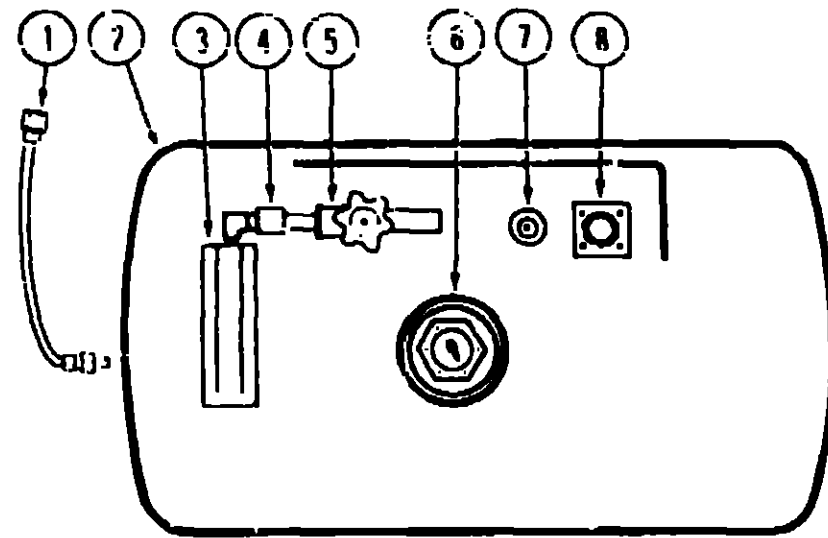

LP GROUP

Key	Part Number	U/M	Description
1	045703-01-000	EA	Hose Asm. - LP - 3/8" ID x 24" (US)
2	074142-01-000	EA	Tank Asm. - LP - Frame Mount - 80 Pound
3	081939-01-000	EA	Cover - LP Regulator
4	076301-01-000	EA	Regulator - Two Stage
5	090976-02-000	EA	Safety Valve - Electric
6	040421-01-703	EA	Valve - Vapor Relief
6	040421-01-707	EA	Gauge - Float - w/Visible Dial - 80 Pound Tank
6	040421-01-706	EA	Dial - Visible Face - Float Gauge (Tank w/o Electric Transmitter)
6	040440-01-000	EA	Dial - Visible Face - Float Gauge (Tank w/Electric Transmitter)
7	040421-01-700	EA	Gauge - Liquid Level - 20% LP
8	040421-01-701	EA	Valve - Filler - LP
8	040421-01-702	EA	Cap - Plastic Fill Valve
8	040421-01-711	EA	Inner Tank Valve - 80% Fill
	065741-01-000	EA	Gauge - Diaphragm Pressure - Test Leak
	097395-01-000	EA	LP Gas Leak Detector
	064318-02-000	EA	Elbow - 90° - 3/8" MPT x 3/8 FPT
	093280-01-000	EA	Bracket - LP
	045742-01-000	EA	Tee - .38 F x .37 F x .25 FPT
	090976-02-000	EA	Safety Valve - LP
	034591-02-000	EA	Adaptor - Speed LP Regulator w/Flow Dev
	093511-01-000	EA	Vapor Kit - LP Generator