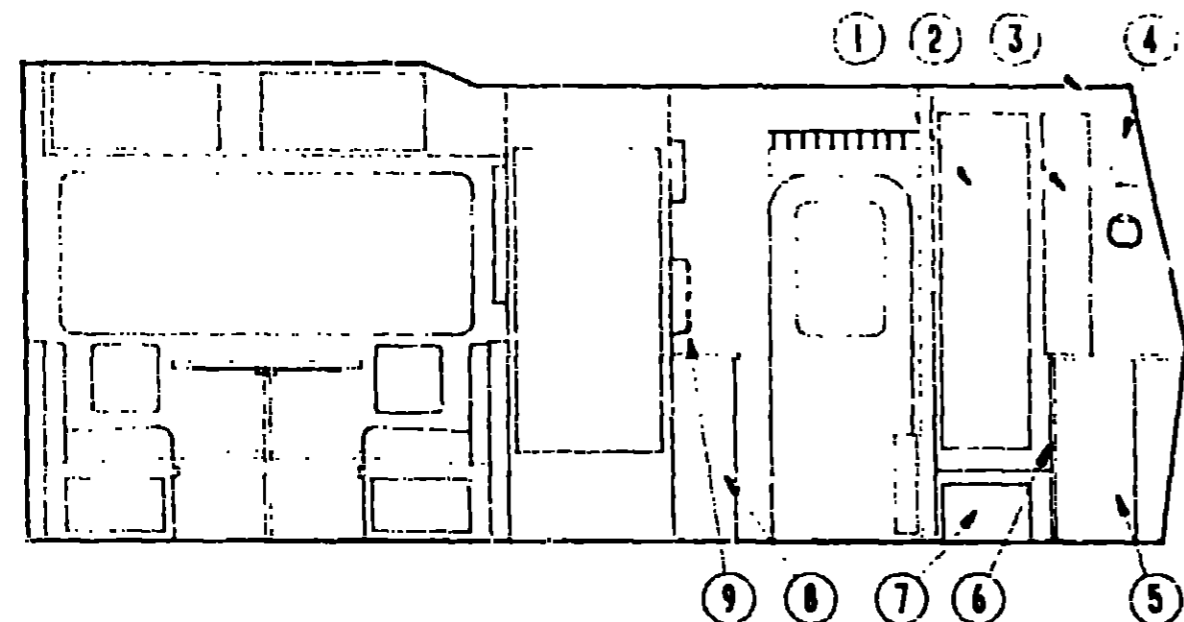

BATH GROUP

BATH & WARDROBE CABINERY

Key	Part Number	U/M	Description
1	M88304-92-X08	EA	Door Asm. - Wardrobe Cabinet - 16.7" x 48" - w/o Hardware
2	M88304-A3-X08	EA	Door Asm. - Wardrobe Cabinet - 39.9" x 12" - w/o Hardware
3	088303-52-X08	EA	Door Asm. - Medicine Cabinet - 16.1" x 30.1" - w/o Hardware
	058331-05-000	EA	Mirror Asm. - Medicine Cabinet - 12" x 26"
13	093446-06-Y15	EA	Door Asm. - Medicine Cabinet - w/o Hardware
	058331-32-000	EA	Mirror Asm. - Medicine - 13.6" x 27.6"
4	076073-01-000	EA	Medicine Cabinet - 15.4" x 29.4" - Almond
5	M82428-01-Y30	EA	Cabinet Asm. - Lavatory - w/Countertop - w/o Door, Drawer & Hardware
	M02556-01-Y30	EA	Countertop Asm. - Lavatory
	081893-02-X11	EA	Drawer Face - Lavatory - w/o Hardware
	077251-01-000	EA	Drawer - Tiltout - Plastic
6	M88304-96-X11	EA	Door Asm. - Lavatory - 14.3" x 26.7" - w/o Hardware
	082441-01-W24	EA	Door Complete - Sliding
	058331-04-000	EA	Mirror - Safety Glass - 12" x 42"
7	M88304-57-X23	EA	Door Asm. - Furnace - 12.7" x 17.7" - w/o Hardware
8	M82446-01-X08	EA	Cabinet Asm. - Entrance - w/Countertop - w/o Doors & Hardware
	M02557-01-X08	EA	Countertop Asm. - Entrance Cabinet
	M88304-80-X08	EA	Door Asm. - Entrance Cabinet - 10" x 25.1" - Left - w/o Hardware
	M88304-97-X08	EA	Door Asm. - Entrance Cabinet - 10" x 25.1" - Right - w/o Hardware
9	074491-01-000	EA	Magazine Rack
1	Part used after 4/26/89.		

BATH GROUP (CONTINUED)

BATH & WARDROBE HARDWARE