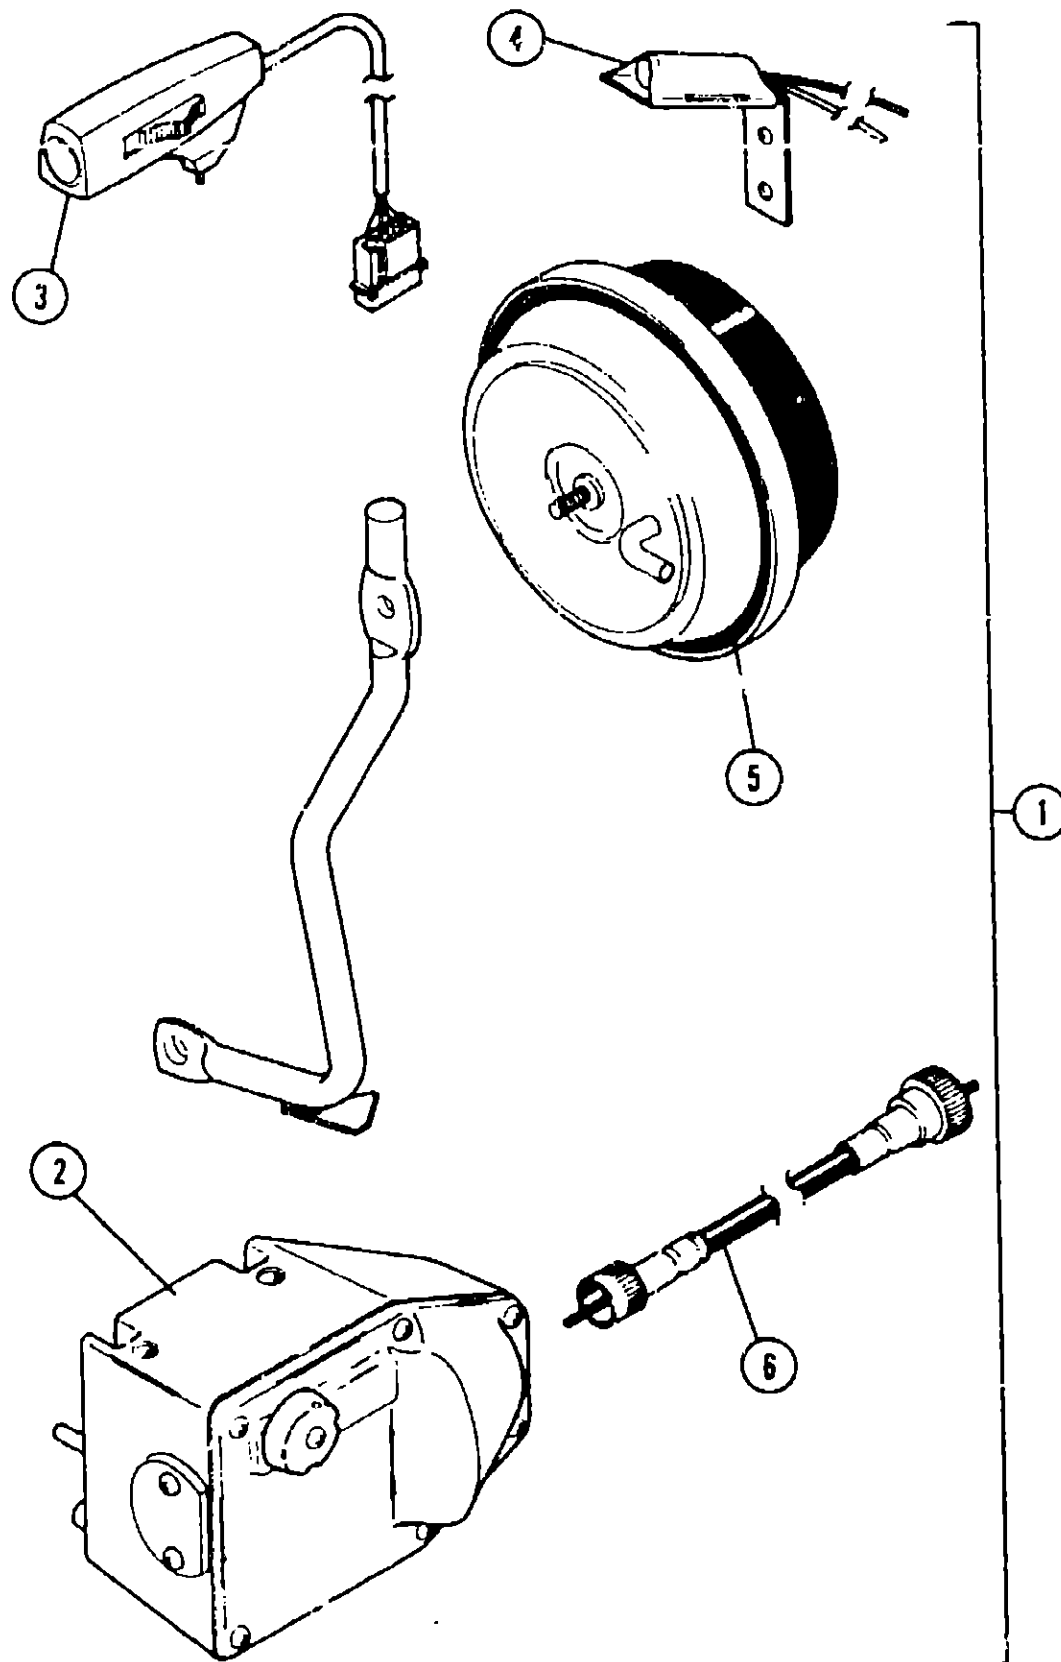

SPEED CONTROL GROUP (CONTINUED)

CHEVROLET 350 C-BODY

Key	Part Number	U/M	Description
1	042713-01-000	EA	Speed Control Package - 350 Chev. - C-Body
2	007255-01-700	EA	Regulator Asm.
3	007255-01-702	EA	Engage Switch - Clamp On
4	007255-01-704	EA	Switch Asm. - Decelerate
5	047841-01-701	EA	Servo Asm. - 350 C.I.D
6	007298-01-700	EA	Cable Asm. - Transmission
.	007298-01-702	EA	Harness Asm.
.	024746-01-700	EA	Relay - Speed Control
.			Not Illustrated