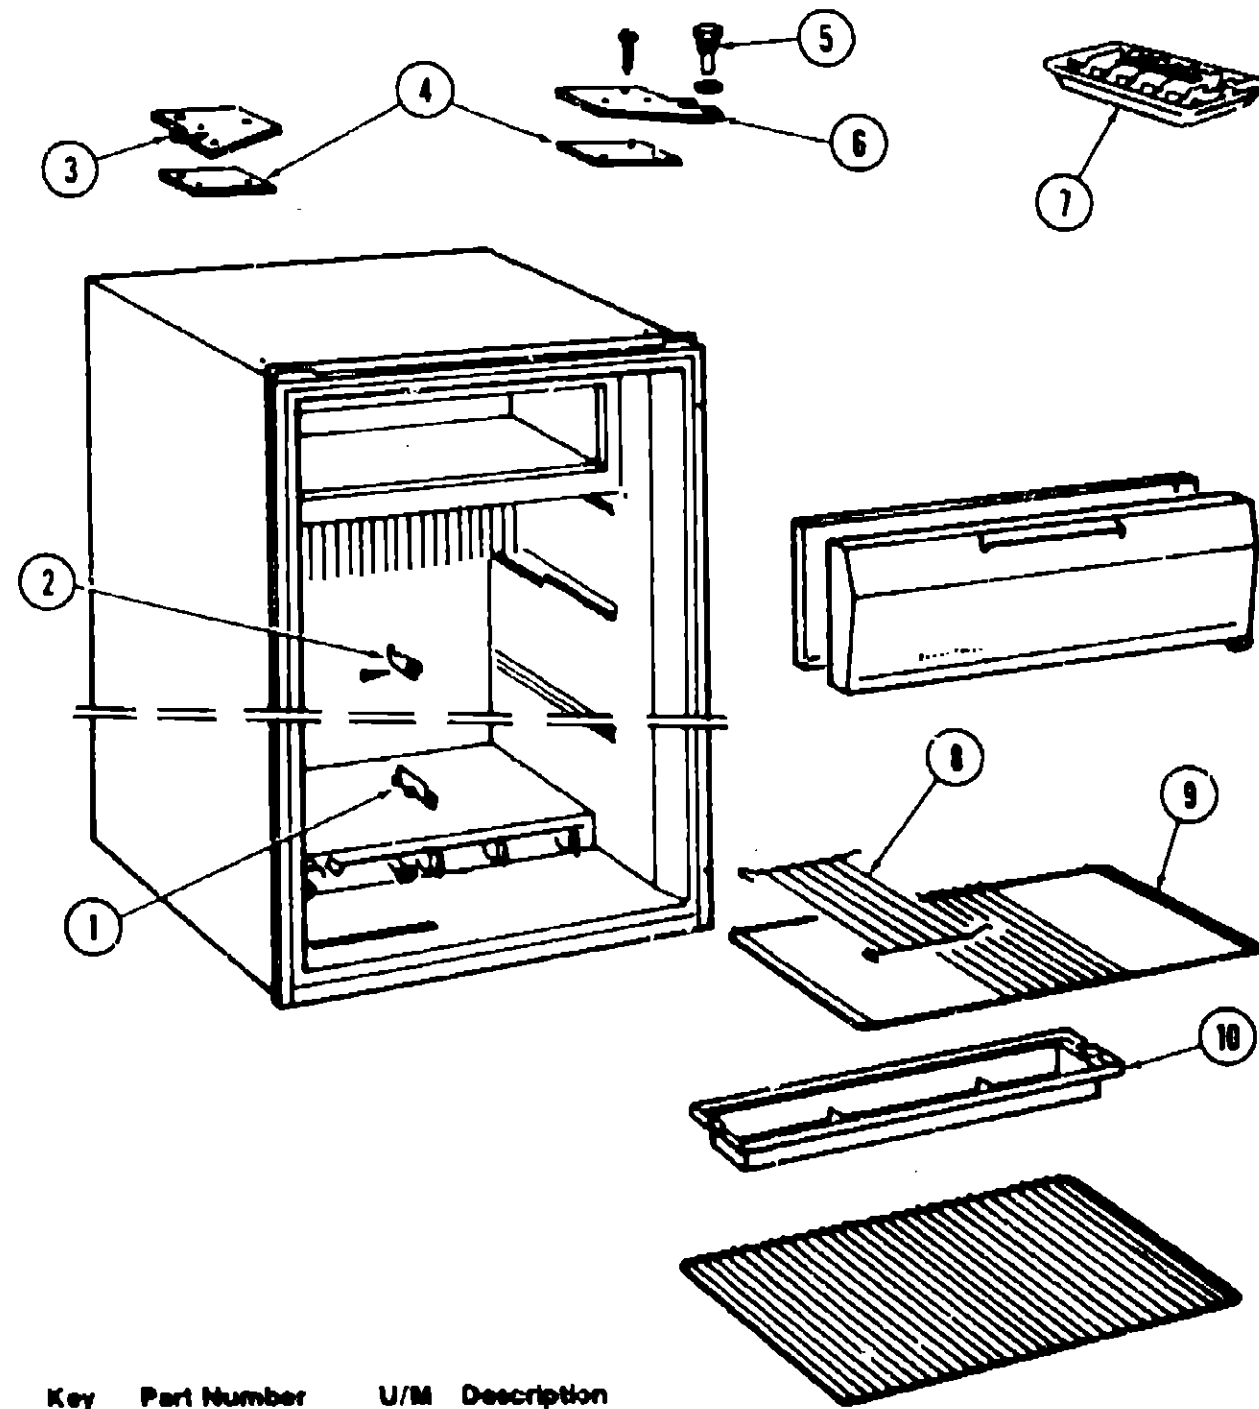

REFRIGERATOR GROUP (CONTINUED)

INSTAMATIC REFRIGERATOR - IM6

Key	Part Number	U/M	Description
1	003336-01-739	EA	Retainer - Shelf
2	003336-01-740	EA	Snap Spring
3	003336-01-722	EA	Hinge Plate - Left
4	003336-01-721	EA	Spacer - Hinge Plate
5	003336-01-741	EA	Pin - Upper Hinge
6	003336-01-722	EA	Hinge Plate - Right
7	700081-46-000	EA	Tray - Ice Cube w/Divider
8	003336-01-742	EA	Flap - Shelf
9	003336-01-743	EA	Shelf w/Flap
10	003336-01-744	EA	Drip Tray - White
*	054450-01-000	EA	Bubble Level - Refrigerator
*			Not Illustrated