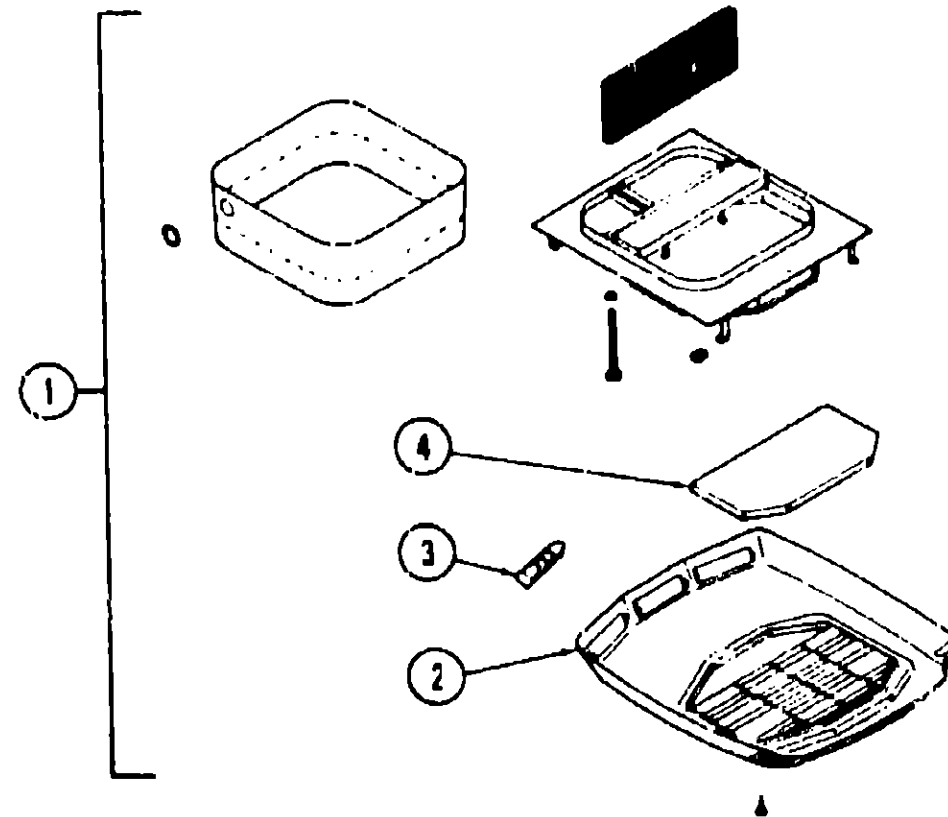

AIR CONDITIONER GROUP (CONTINUED)

CEILING ASM. - 11,000 BTU - COOL ONLY - 67038714, 67348724
COLEMAN AIR CONDITIONER

Key	Part Number	U/M	Description
1	049778-01-000		This shroud asm. is not available. It has been replaced with #049778-02-000. The parts breakdown, as shown, is the same for both.
1	049778-02-000	EA	Shroud Asm. - Inside Ceiling - Cool Only 11,000 BTU - Coleman Air Conditioner
2	049777-01-702	EA	Ceiling Shroud (Cover Only) Inside - Ivory Plastic
3	037648-01-729	EA	Louver w/Fins
4	037648-01-728	EA	Filter - 7 3/4" x 14"

1975-1979 COMMON ITEMS FICHE TABLE OF CONTENTS

Introduction	A-1 - A-2
Air Conditioner Group	A-3 - A-14
Cabinetry Hardware Group	A-15 - B-18
Chevrolet Chassis Parts Group	B-19 - B-24
Control Center Group	C-1 - C-2
Furnace Group	C-3 - D-12
Generator Group	D-13 - E-4
Holding Tank Group	E-5 - E-24
Luggage Rack and Ladder Group	F-1 - F-6
Plumbing Hardware	F-7 - G-12
Range Group	G-13 - H-2
Range Hood Group	H-3 - H-4
Refrigerator Group	H-5 - J-12
Roof Vent Group	J-13 - J-15
Speed Control Group	J-17 - K-2
Toilet Group	K-3 - K-8
Water Heater Group	K-9 - K-18
Wheel Cover Group	K-19 - K-20
Windshield Wiper/Washer Group	K-21 - L-4

AIR CONDITIONER GROUP INDEX

Mach I - 10,000 BTU - Coleman	A-3 - A-4
Mach III - 13,500 BTU - Coleman	A-5 - A-6
11,000 BTU - Coleman	A-7 - A-8
13,500 BTU - Coleman	A-9 - A-10
Inside Shroud - Mach I and III	A-11
Inside Shroud - 11,000 BTU - Cool Only	A-12
Inside Shroud - 13,500 BTU - Cool Only	A-13
Inside Shroud - 13,500 BTU - Heat & Cool	A-14