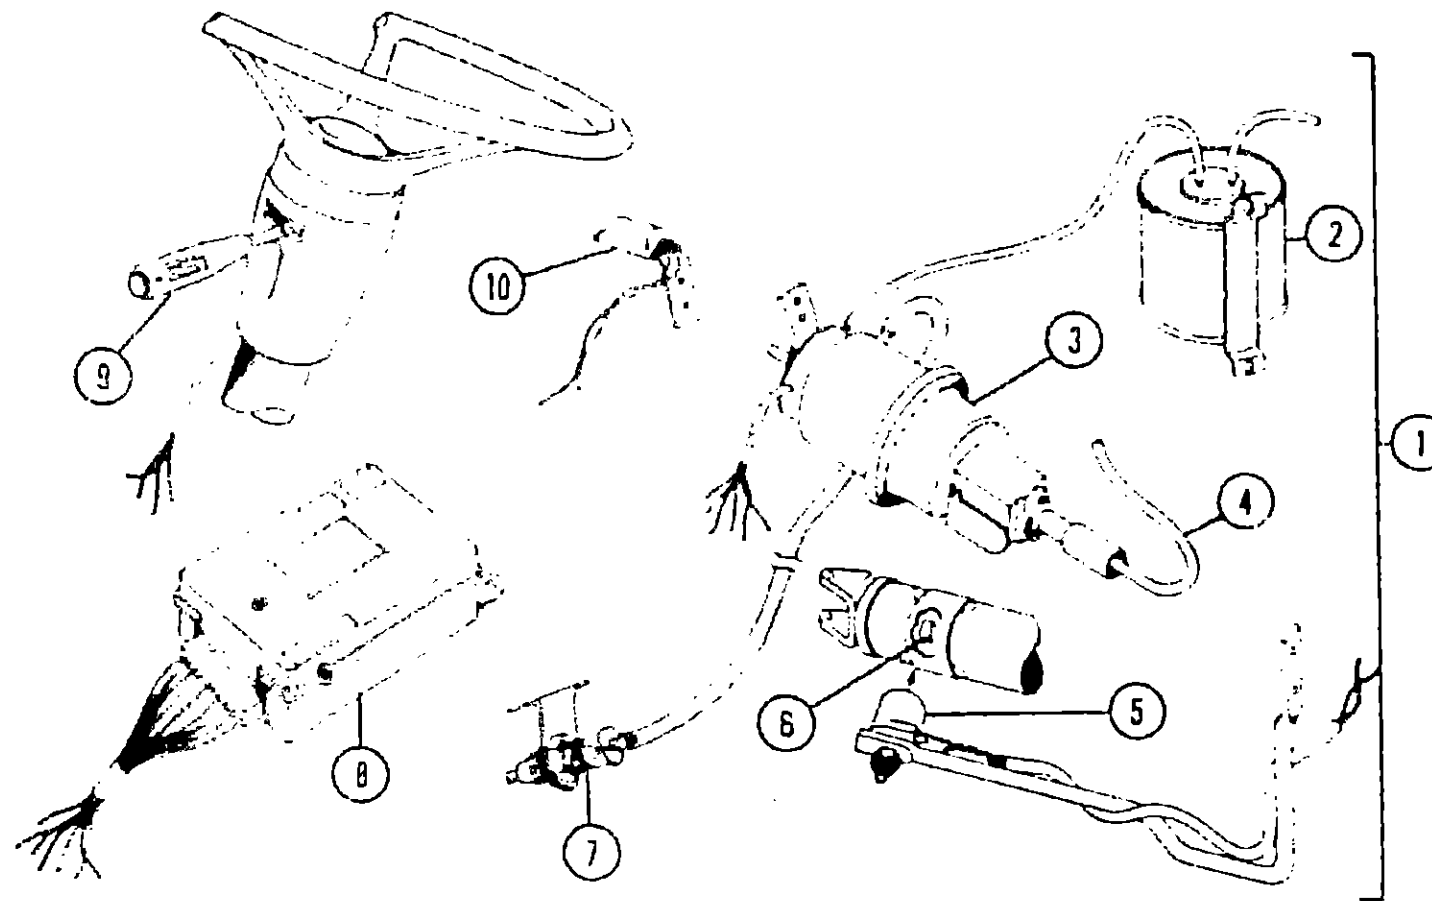

SPEED CONTROL GROUP (CONTINUED)

ELECTRONIC SPEED CONTROL (Dodge/Chevrolet)

Key	Part Number	U/M	Description
1	059779-01-000	EA	Speed Control Asm. - Electronic - Chevrolet
1	059778-01-000	EA	Speed Control Asm. - Electronic - Dodge
2	059778-01-712	EA	Vacuum Tank
3	059778-01-705	EA	Servo Vacuum Asm.
4	059778-01-706	EA	Cable Asm. - Servo
5	059778-01-704	EA	Coil Asm. Road Pickup
6	059778-01-711	EA	Magnets - Tape & Glue
7	059778-01-707	EA	Valve Asm. - Vacuum Release
*	059778-01-708	EA	Vacuum Hose - 9 - 32 x 72"
*	059778-01-709	EA	Vacuum Hose - 5 - 32 x 60"
8	059778-01-700	EA	Regulator Asm. - Electronic
9	059778-01-702	EA	Switch & Lever Asm.
10	059778-01-701	EA	Switch Asm. - Deceleration
*	059778-01-703	EA	Wire Harness Asm. - Main
*	059778-01-710	EA	Tester - Electronic Cruise Control
*	Not Illustrated		

1975-1979 COMMON ITEMS FICHE TABLE OF CONTENTS

Introduction	A-1 - A-2
Air Conditioner Group	A-3 - A-14
Cabinetry Hardware Group	A-15 - B-18
Chevrolet Chassis Parts Group	B-19 - B-24
Control Center Group	C-1 - C-2
Furnace Group	C-3 - D-12
Generator Group	D-13 - E-4
Holding Tank Group	E-5 - E-24
Luggage Rack and Ladder Group	F-1 - F-6
Plumbing Hardware	F-7 - G-12
Range Group	G-13 - H-2
Range Hood Group	H-3 - H-4
Refrigerator Group	H-5 - J-12
Roof Vent Group	J-13 - J-15
Speed Control Group	J-17 - K-2
Toilet Group	K-3 - K-8
Water Heater Group	K-9 - K-18
Wheel Cover Group	K-19 - K-20
Windshield Wiper/Washer Group	K-21 - L-4

SPEED CONTROL GROUP INDEX

Chevrolet 350 A-Body	J-17
Chevrolet 454 A-Body	J-18
Chevrolet 350 C-Body	J-19
Dodge 318 A-Body	J-20
Dodge 360 A-Body	J-21
Dodge 413 A-Body	J-22
Dodge 440 A-Body	J-23
Dodge 360 C-Body	J-24
Dodge 440 C-Body	K-1
Dodge/Chevrolet-Electronic	K-2