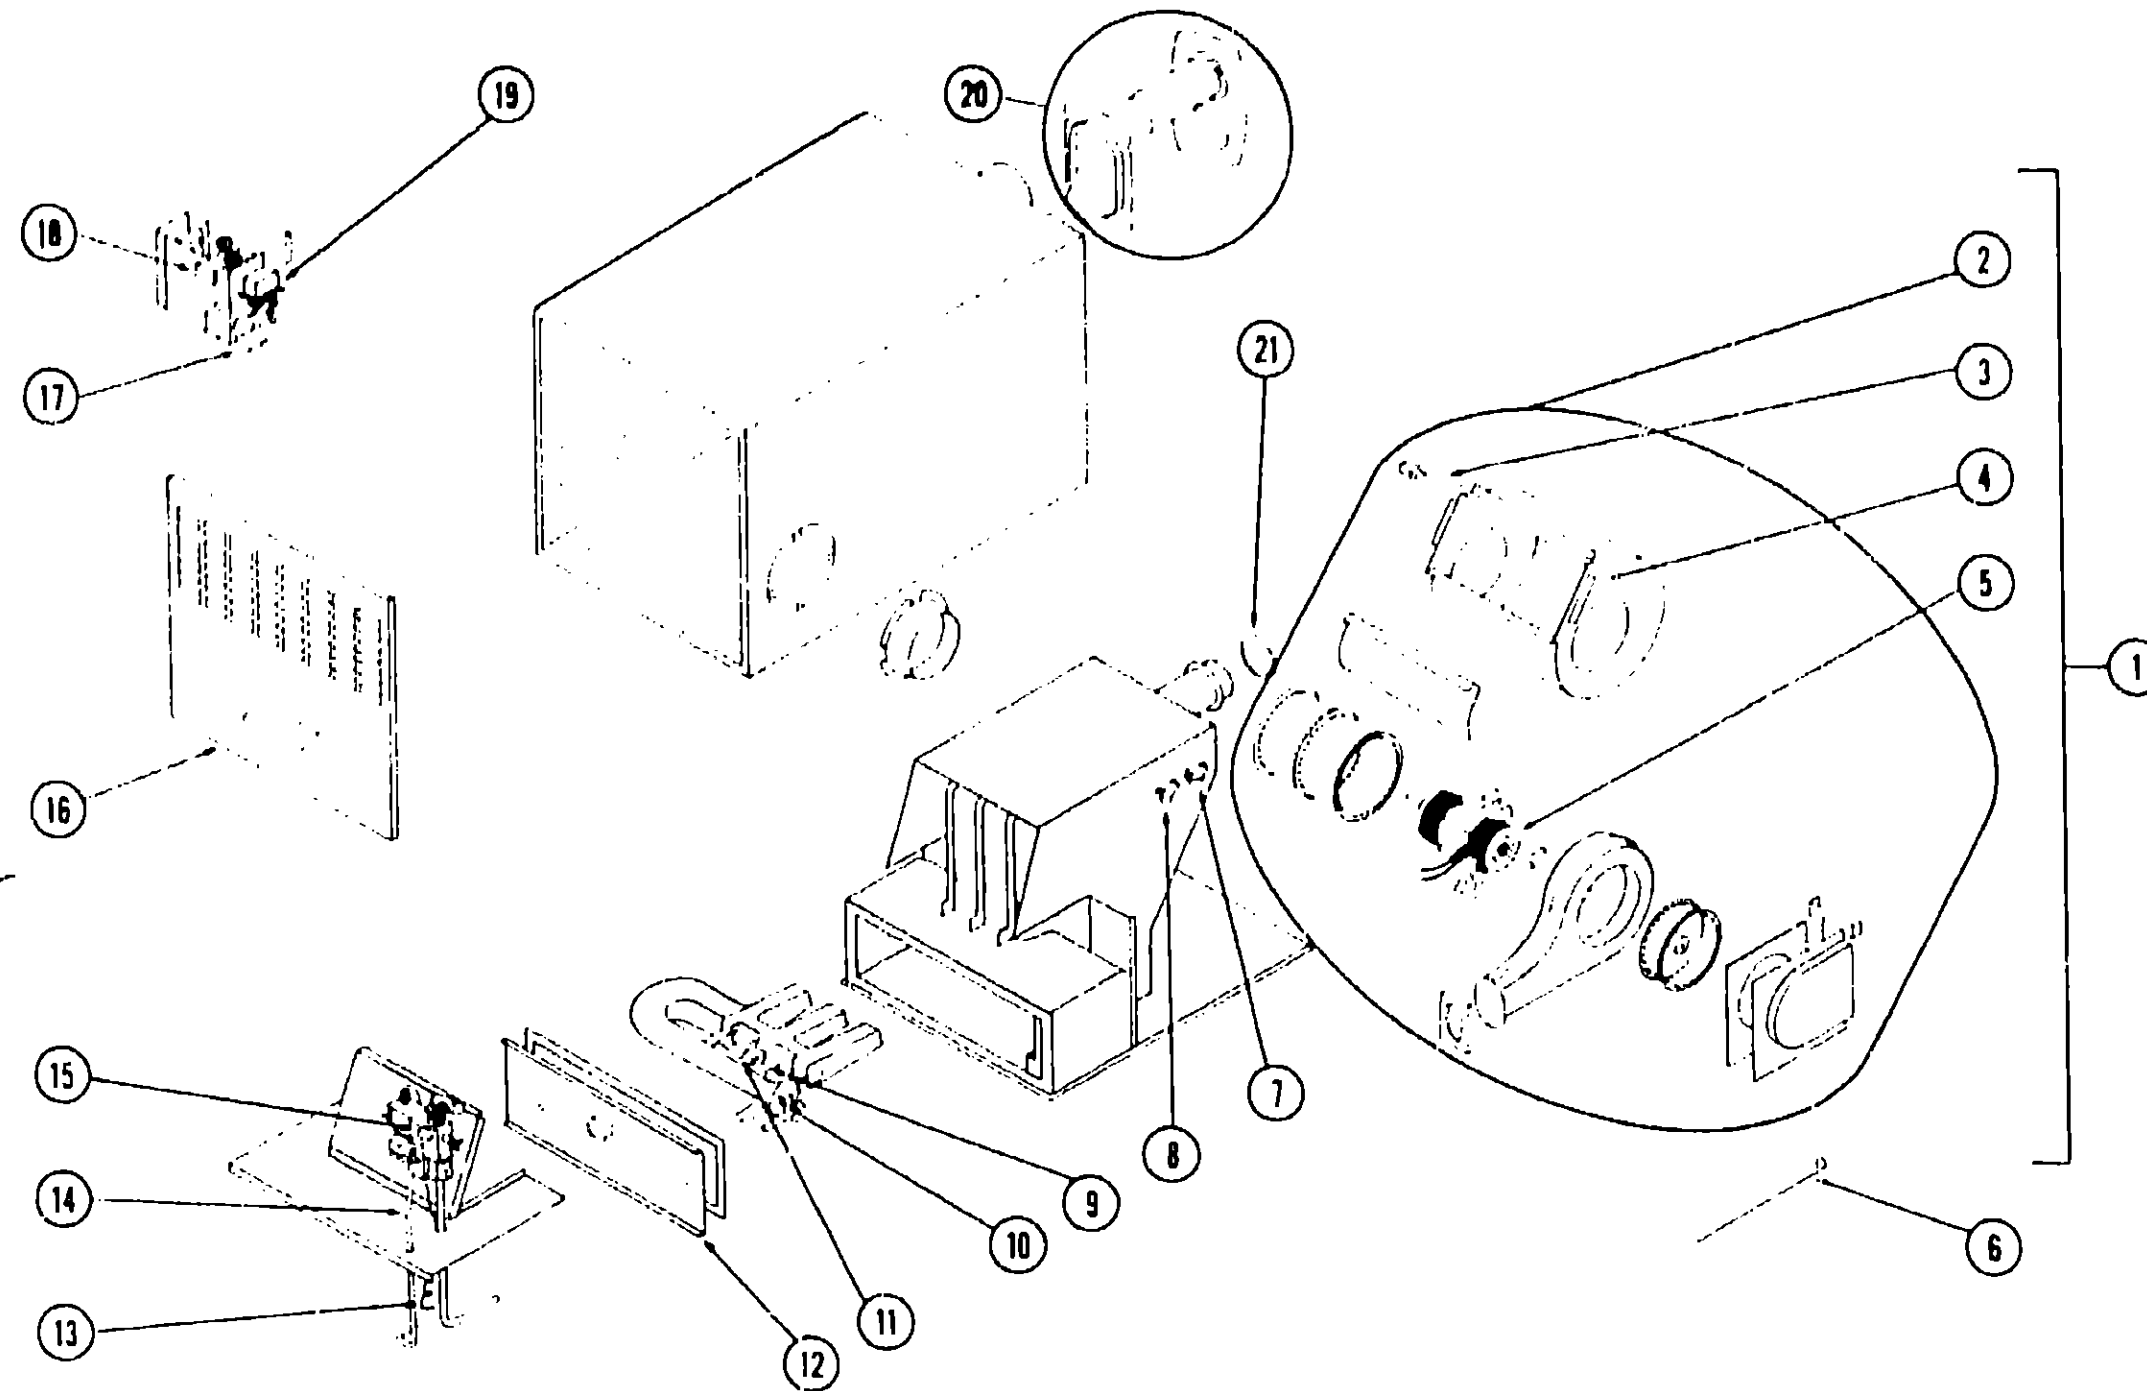

FURNACE GROUP (CONTINUED)

FURNACE - COLEMAN - 4230

Key	Part Number	U/M	Description
1	041604-01-000	EA	Furnace - 28,000 BTU - Under Counter Mount 4200 Series - Coleman
2	041604-01-702	EA	Blower Asm. - Complete
3	041603-01-700	EA	Switch - Sail
4	041602-01-716	EA	Circuit Breaker
5	033269-01-729	EA	Motor - 12 Volt
6	041602-01-702	EA	Rod - Lighter w/Chain
7	700088-21-000	EA	Switch - Fan - Close 140° - Open 100°
8	041603-01-701	EA	Switch - Limit - Open 210° - Close 170°
9	049043-01-707	EA	Orifice - .060"
10	041603-01-707	EA	Coil - Igniter

Key	Part Number	U/M	Description
11	041602-01-701	EA	Pilot - Burner (w/Igniter and Pilot Spud)
12	041602-01-700	EA	Door - Burner w/Gasket
13	041602-01-715	EA	Thermocouple
14	041602-01-717	EA	Tube - Pilot - Formed Steel
15	041603-01-703	EA	Gas Valve - Eaton
	041603-01-705	EA	Gas Valve - General Controls
	041603-01-710	EA	Kit - Gas Valve Conversion - General Controls
16	041602-01-706	EA	Panel - Front w/Latch
17	033269-01-713	EA	Capacitor - 750 Mfd. - 50 Volt - D.C.
18	033269-01-734	EA	Switch - On/Off - 3 Terminal
19	700088-35-000	EA	Relay - 12 Volt - 3 Amp.
20	041606-01-000	EA	Vent Package
21	041602-01-707	EA	Gasket - Exhaust
			Not Illustrated

C-11

1975-1979 COMMON ITEMS FICHE TABLE OF CONTENTS

Introduction	A-1 - A-2
Air Conditioner Group	A-3 - A-14
Cabinetry Hardware Group	A-15 - B-18
Chevrolet Chassis Parts Group	B-19 - B-24
Control Center Group	C-1 - C-2
Furnace Group	C-3 - C-12
Generator Group	C-13 - C-14
Holding Tank Group	E-1 - E-4
Luggage Rack and Ladder Group	E-5 - E-6
Plumbing Hardware	F-1 - G-12
Range Group	G-13 - H-2
Range Hood Group	H-3 - H-4
Refrigerator Group	H-5 - H-12
Roof Vent Group	J-13 - J-15
Speed Control Group	J-17 - K-2
Toilet Group	K-3 - K-8
Water Heater Group	K-9 - K-18
Wheel Cover Group	K-19 - K-20
Windshield Wiper/Washer Group	K-21 - L-4

FURNACE GROUP INDEX

Coleman - 4023 - 23,000 BTU	C-3 - C-4
Coleman - 4028 - 28,000 BTU	C-5 - C-6
Coleman - 4030 - 30,000 BTU	C-7 - C-8
Coleman - 4225 - 23,000 BTU	C-9 - C-10
Coleman - 4230 - 28,000 BTU	C-11 - C-12
Coleman - 4235 - 31,000 BTU	C-13 - C-14
Coleman - 4316 - 16,000 BTU	C-15 - C-16
Coleman - 4319 - 19,000 BTU	C-17 - C-18
Coleman - 4322 - 22,000 BTU	C-19 - C-20
Coleman - 4322 - 22,000 BTU w/Electric Ignition	C-21 - C-22
Coleman - 4328 - 28,000 BTU w/Electric Ignition	C-23 - C-24
Coleman - 4328 - 28,000 BTU w/Electronic Ignition	D-1 - D-2
Coleman - 4324 - 24,000 BTU w/Electronic Ignition	D-3 - D-4
Coleman - 4330 - 30,000 BTU w/Electronic Ignition	D-5 - D-6
Coleman - 4332 - 34,000 BTU w/Electronic Ignition	D-7 - D-8
Lear - Siegler - SRF32 - 32,000 BTU	D-9 - D-10
Suburban - NT16 - 16,000 BTU	D-11 - D-12

C-12