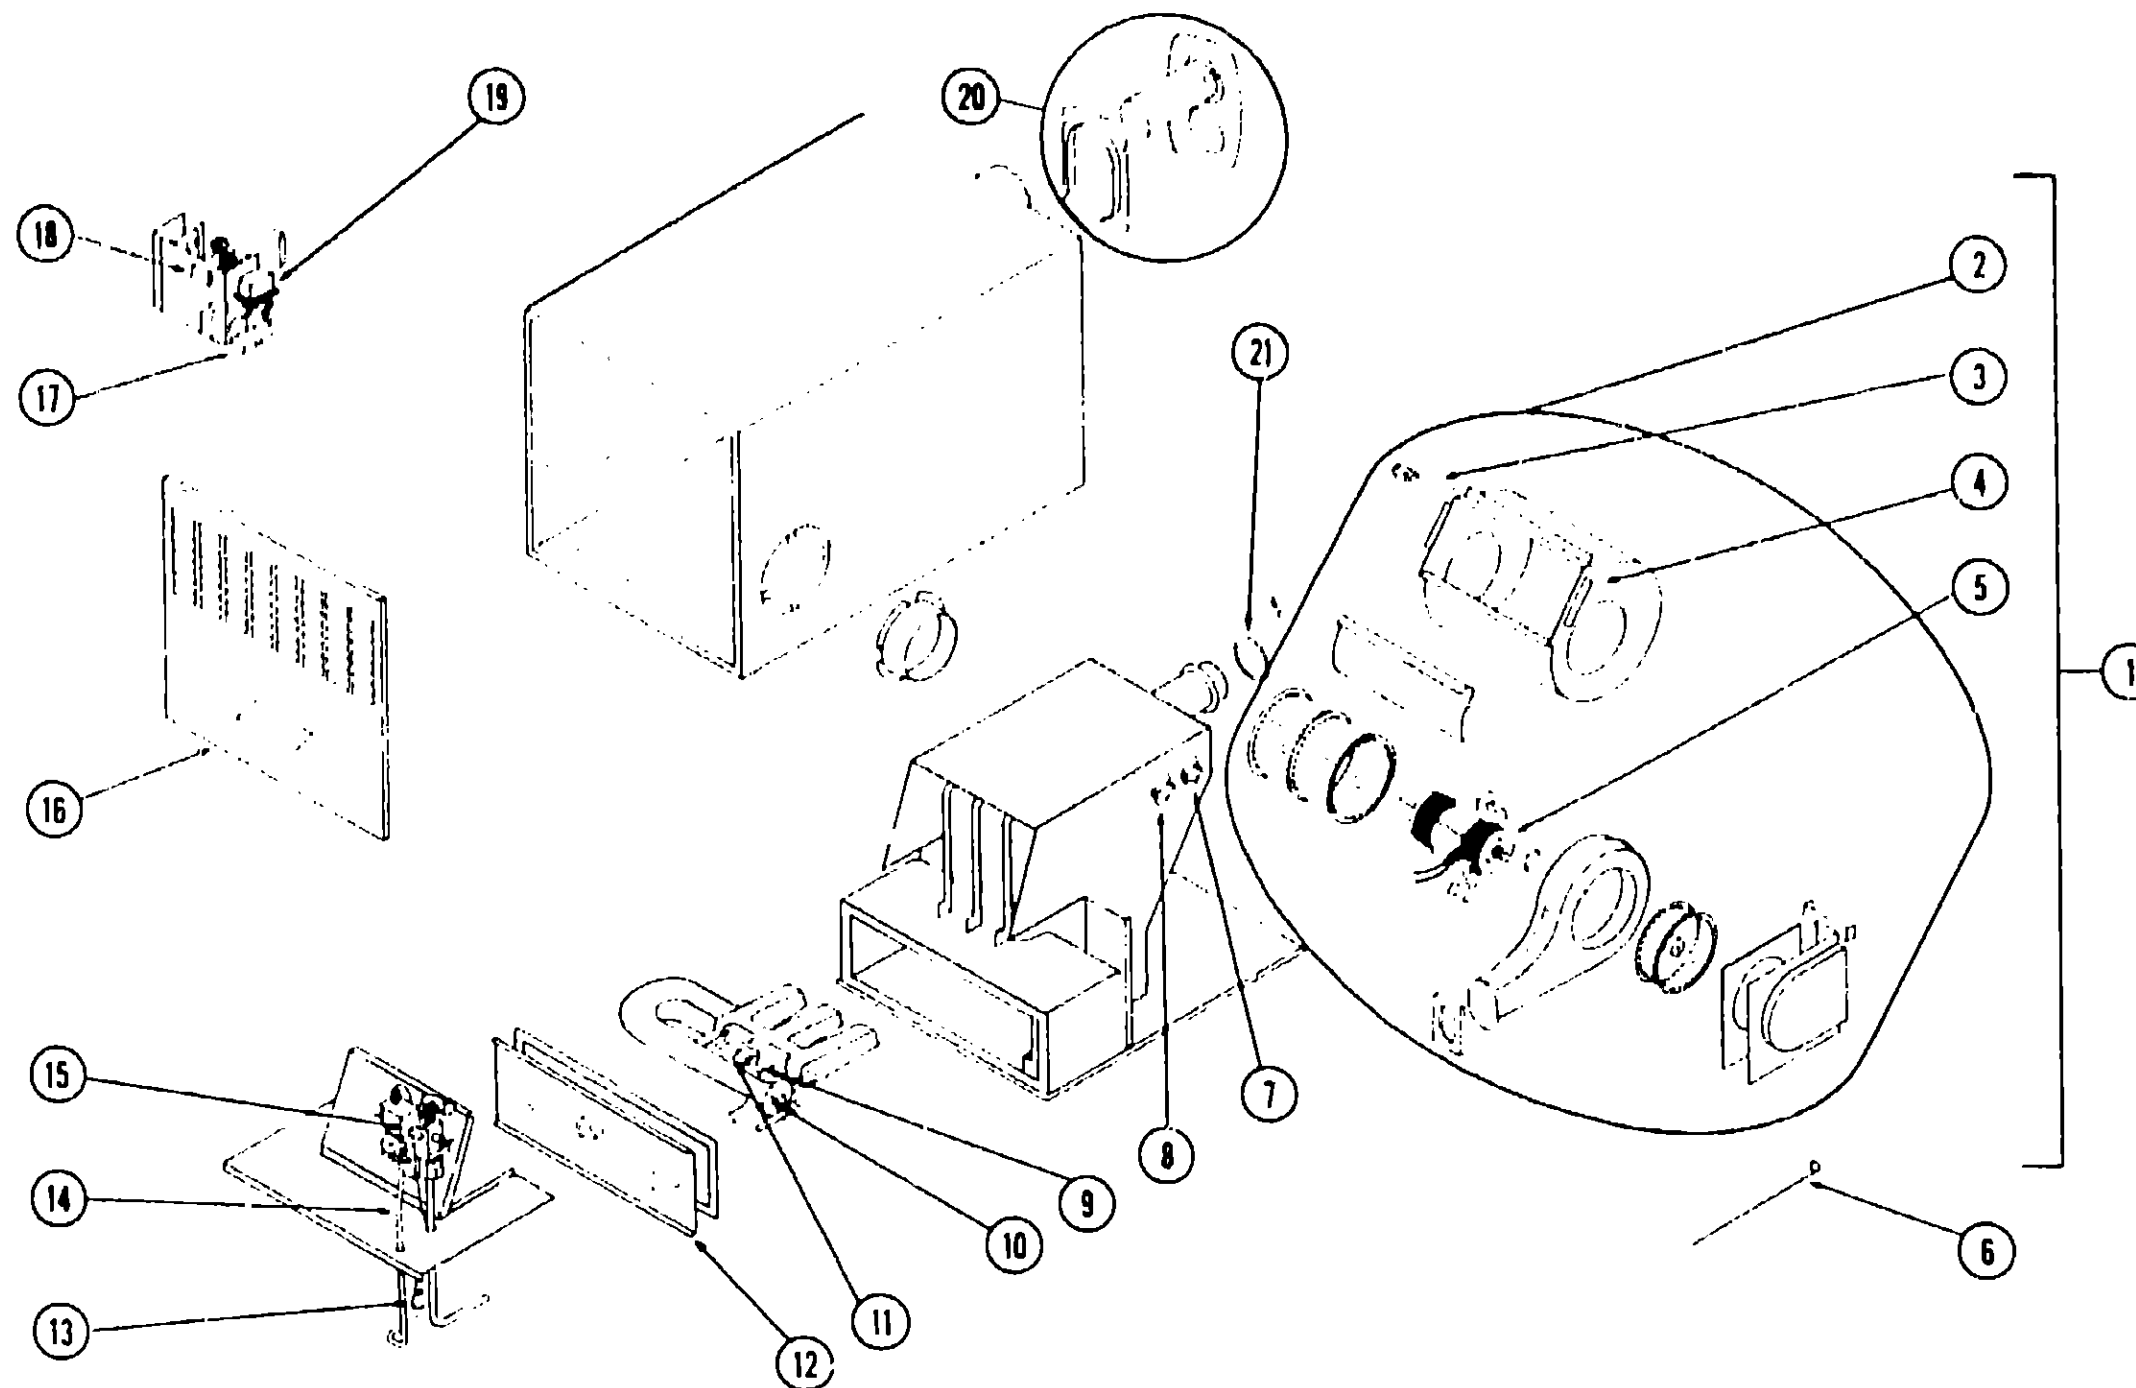

FURNACE GROUP

FURNACE - COLEMAN - 4023

Key	Part Number	U/M	Description
1	003135-01-000	EA	Furnace - 23,000 BTU - Under Counter Mount - Coleman - 4023
2	033269-01-707	EA	Blower Asm. - Complete
3	700088-38-000	EA	Switch - Sail
4	700088-44-000	EA	Fuse - 9 Amp.
5	700088-41-000	EA	Motor - 12 Volt
6	041602-01-704	EA	Rod - Lighter
7	700088-20-000	EA	Switch - Fan - Close 125° - Open 100°
8	700088-17-000	EA	Switch - Limit
9	700088-39-000	EA	Orifice - .055
10	700088-31-000	EA	Coil - Igniter
11	700088-30-000	EA	Pilot - Burner (w/Igniter and Pilot Spud)
12	700088-13-000	EA	Door - Burner w/Gasket

Key	Part Number	U/M	Description
13	033269-01-702	EA	Coil - Solenoid
14	700088-08-000	EA	Tube - Pilot - Formed Steel
15	041603-01-703	EA	Gas Valve - Eaton
	041603-01-705	EA	Gas Valve - General Controls
	041603-01-710	EA	Kit - Gas Valve Conversion - General Controls
16	041602-01-706	EA	Panel - Front w/Latch
17	033269-01-714	EA	Capacitor - 1000 Mfd.
18	033269-01-734	EA	Switch - On/Off - 3 Terminal
19	700088-35-000	EA	Relay - 12 Volt - 3 Amp.
20	041606-01-000	EA	Vent Package
21	041602-01-707	EA	Gasket - Exhaust
	039505-02-000	EA	Thermostat - Wall Mount - Coleman
			Not Illustrated

1975-1978 COMMON ITEMS FICHE TABLE OF CONTENTS

Introduction	A-1 - A-2
Air Conditioner Group	A-3 - A-14
Cabinetry Hardware Group	A-15 - B-18
Chevrolet Chassis Parts Group	B-19 - B-24
Control Center Group	C-1 - C-2
Furnace Group	C-3 - D-12
Generator Group	D-13 - E-4
Holding Tank Group	E-5 - E-24
Luggage Rack and Ladder Group	F-1 - F-6
Plumbing Hardware	F-7 - G-12
Range Group	G-13 - H-2
Range Hood Group	H-3 - H-4
Refrigerator Group	H-5 - J-12
Roof Vent Group	J-13 - J-15
Speed Control Group	J-17 - K-2
Toilet Group	K-3 - K-8
Water Heater Group	K-9 - K-18
Wheel Cover Group	K-19 - K-20
Windshield Wiper/Washer Group	K-21 - L-4

FURNACE GROUP INDEX

Coleman - 4023 - 23,000 BTU	C-3 - C-4
Coleman - 4028 - 28,000 BTU	C-5 - C-6
Coleman - 4030 - 30,000 BTU	C-7 - C-8
Coleman - 4225 - 23,000 BTU	C-9 - C-10
Coleman - 4230 - 28,000 BTU	C-11 - C-12
Coleman - 4235 - 31,000 BTU	C-13 - C-14
Coleman - 4318 - 18,000 BTU	C-15 - C-16
Coleman - 4319 - 19,000 BTU	C-17 - C-18
Coleman - 4322 - 22,000 BTU	C-19 - C-20
Coleman - 4322 - 22,000 BTU w/Electric Ignition	C-21 - C-22
Coleman - 4328 - 28,000 BTU	C-23 - C-24
Coleman - 4328 - 28,000 BTU w/Electric Ignition	D-1 - D-2
Coleman - 4324 - 24,000 BTU w/Electronic Ignition	D-3 - D-4
Coleman - 4330 - 30,000 BTU w/Electronic Ignition	D-5 - D-6
Coleman - 4332 - 34,000 BTU w/Electronic Ignition	D-7 - D-8
Lear - Siegler - SRF32 - 32,000 BTU	D-9 - D-10
Suburban - NT16 - 16,000 BTU	D-11 - D-12