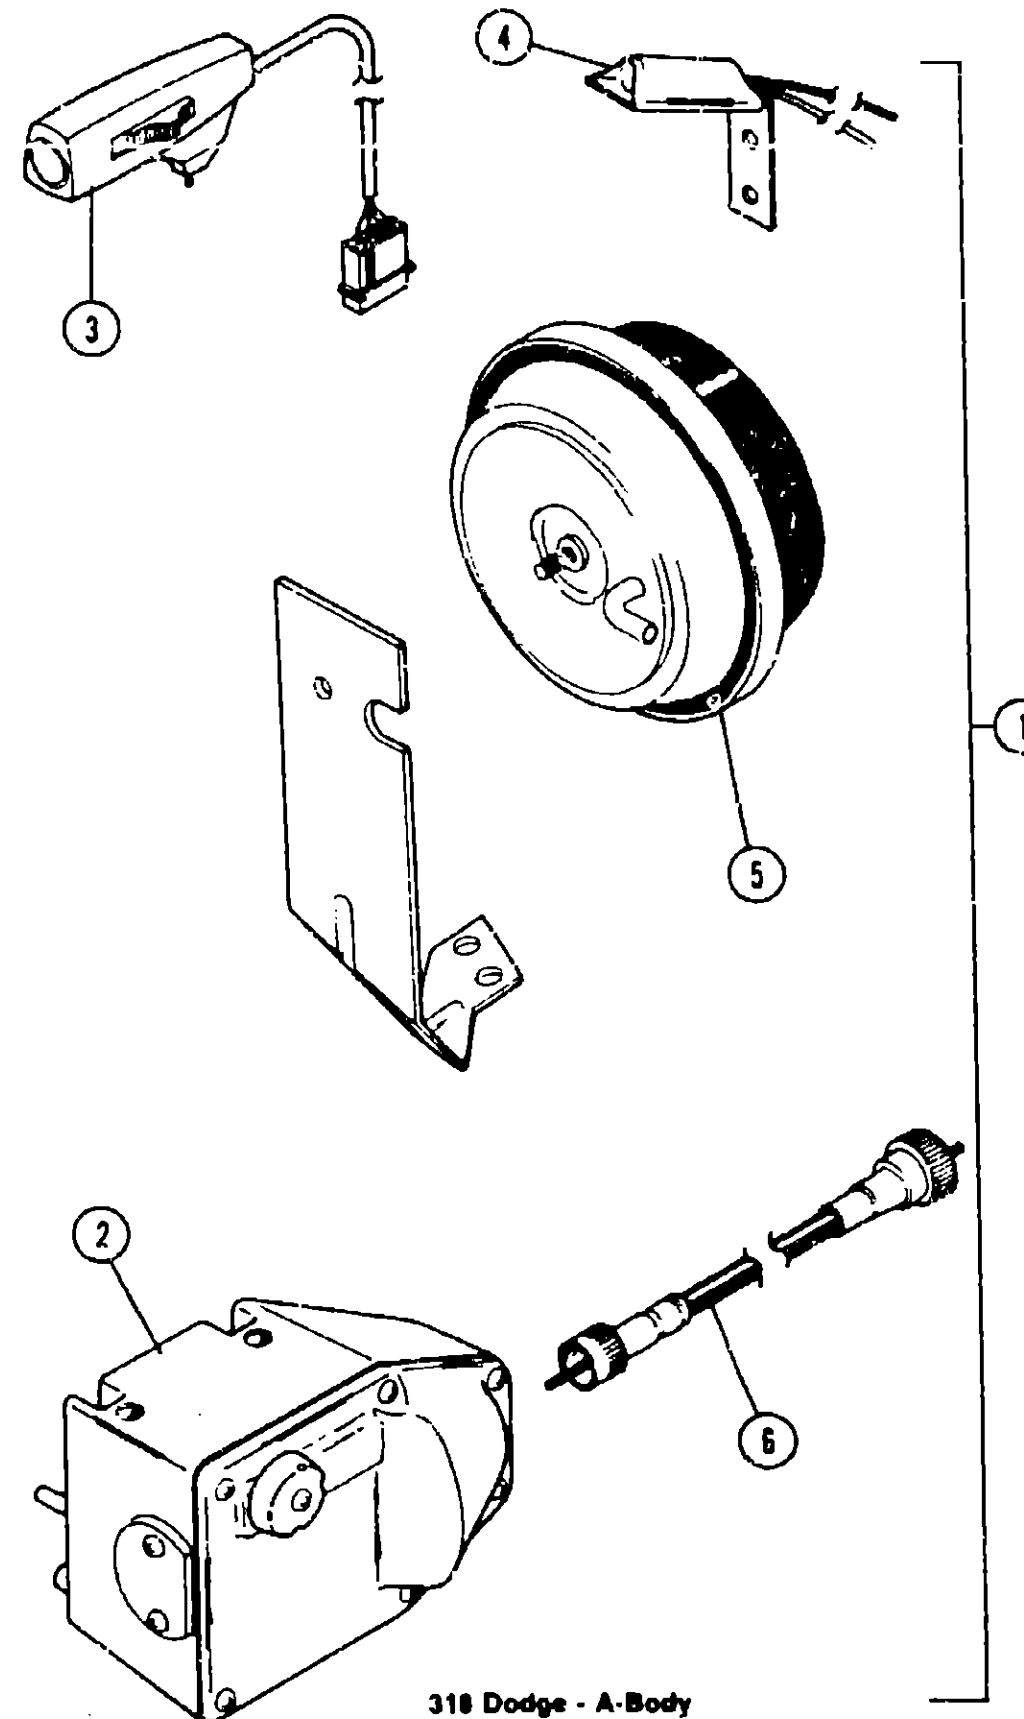

SPEED CONTROL GROUP (CONTINUED)

318 Dodge - A-Body

Key	Part Number	U/M	Description
1	007256-01-000	EA	Speed Control Package - 318 C.I.D. - Dodge - A-Body
2	007255-01-700	EA	Regulator Asm.
3	007255-01-702	EA	Engage Switch - Clamp On
4	007255-01-704	EA	Switch Asm. - Decelerate
5	007255-01-701	EA	Servo Asm.
6	007255-01-703	EA	Cable Asm. - Transmission
.	024746-01-700	EA	Relay - Speed Control
.	007298-01-702	EA	Harness Asm.
.			Not Illustrated

1975-1979 COMMON ITEMS FICHE TABLE OF CONTENTS

Introduction	A-1 - A-2
Air Conditioner Group	A-3 - A-14
Cabinetry Hardware Group	A-15 - B-18
Chevrolet Chassis Parts Group	B-19 - B-24
Control Center Group	C-1 - C-2
Furnace Group	C-3 - D-12
Generator Group	D-13 - E-4
Holding Tank Group	E-5 - E-24
Luggage Rack and Ladder Group	F-1 - F-6
Plumbing Hardware	F-7 - G-12
Range Group	G-13 - H-2
Range Hood Group	H-3 - H-1
Refrigerator Group	H-5 - J-12
Roof Vent Group	J-13 - J-15
Speed Control Group	J-17 - K-2
Toilet Group	K-3 - K-8
Water Heater Group	K-9 - K-18
Wheel Cover Group	K-19 - K-20
Windshield Wiper/Washer Group	K-21 - L-4

SPEED CONTROL GROUP INDEX

Chevrolet 350 A-Body	J-17
Chevrolet 454 A-Body	J-18
Chevrolet 350 C-Body	J-19
Dodge 318 A-Body	J-20
Dodge 360 A-Body	J-21
Dodge 413 A-Body	J-22
Dodge 440 A-Body	J-23
Dodge 360 C-Body	J-24
Dodge 440 C-Body	K-1
Dodge/Chevrolet-Electronic	K-2