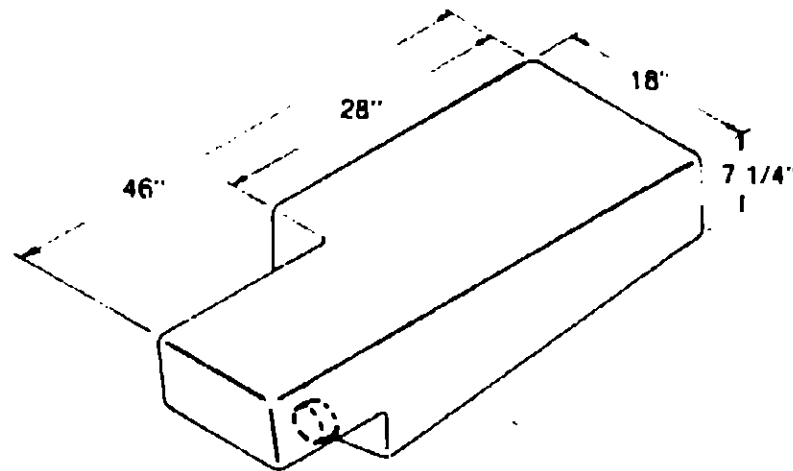

Key Part Number U/M Description
038358-01-000 EA Holding Tank - Plastic - w/o Fittings

Used as a sewage tank
*Used as a gray water tank

1975 WINNEBAGO
D23