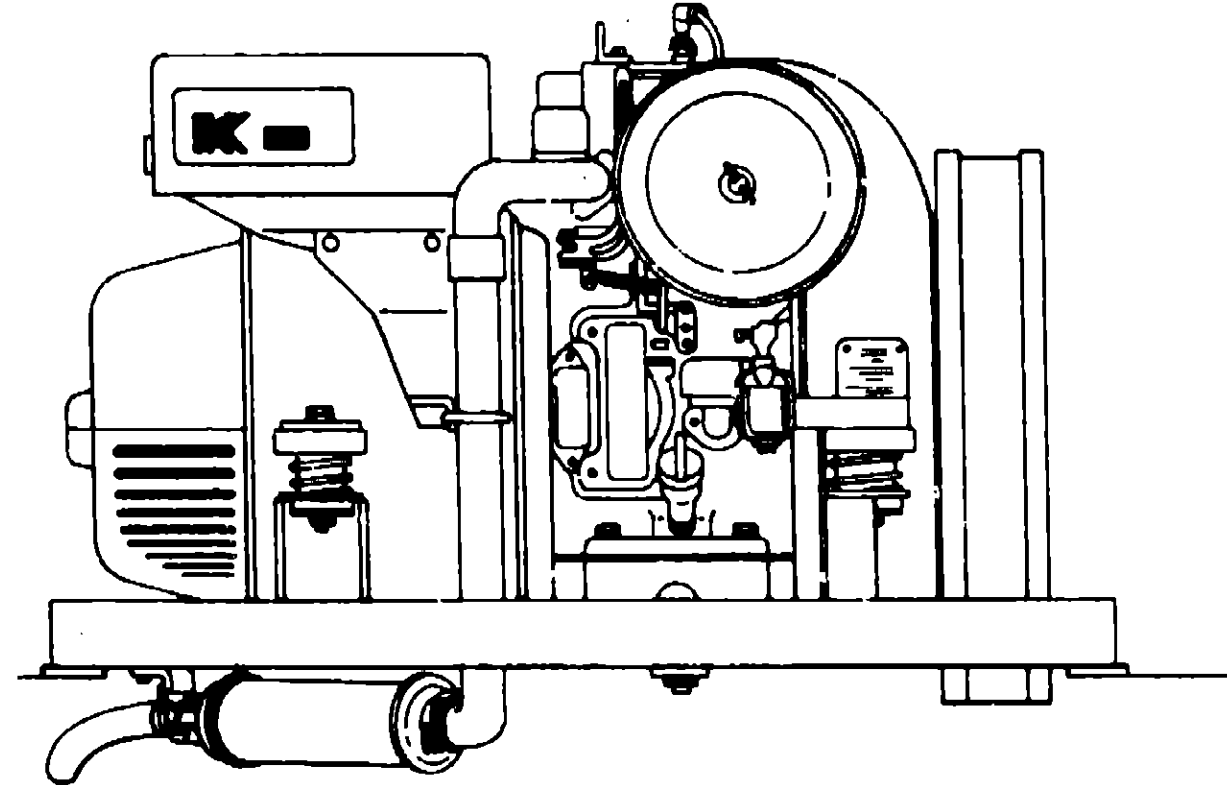

GENERATOR GROUP (CONTINUED)

KOHLER GENERATOR - 4.0 KW

Key	Part Number	U/M	Description
	040505-01-000	EA	Generator Asm. - 4.0KW - Kohler

Key	Part Number	U/M	Description
	040504-01-700	EA	Gasket - Fuel Bowl
	040504-01-711	EA	Gasket - Breaker Point Cover
	040504-01-721	EA	Repair Kit - Carburetor
	040504-01-794	EA	Gasket - Head
	040504-01-816	EA	Gasket - Valve Cover
	040504-01-773	EA	Condenser
	040504-01-736	EA	Gasket - Breather Cover
	040505-01-738	EA	Brush - AC
	040505-01-739	EA	Spring - AC or DC Brush
	040505-01-740	EA	Brush - DC
	040504-01-782	EA	Tee - Rubber - Mounting
	040504-01-783	EA	Cup - Rubber - Mounting
	040505-01-751	EA	Controller Asm.
	040504-01-769	EA	Stator
	040504-01-756	EA	Gasket - Oil Pan
	040504-01-772	EA	Choke - Automatic
	040505-01-712	EA	Pump - Fuel
	040504-01-746	EA	Filter - Breather
	040504-01-744	EA	Element - Air Cleaner
	040504-01-713	EA	Points - Breaker
	040505-01-750	EA	Solenoid - 4.0 kw Kohler

1975-1979 COMMON ITEMS FICHE TABLE OF CONTENTS

Introduction	A-1 - A-2
Air Conditioner Group	A-3 - A-14
Cabinetry Hardware Group	A-15 - B-18
Chevrolet Chassis Parts Group	B-19 - B-24
Control Center Group	C-1 - C-2
Furnace Group	C-3 - D-12
Generator Group	D-13 - E-4
Holding Tank Group	E-5 - E-24
Luggage Rack and Ladder Group	F-1 - F-6
Plumbing Hardware	F-7 - G-12
Range Group	G-13 - H-2
Range Hood Group	H-3 - H-4
Refrigerator Group	H-5 - J-12
Roof Vent Group	J-13 - J-15
Speed Control Group	J-17 - K-2
Toilet Group	K-3 - K-8
Water Heater Group	K-9 - K-18
Wheel Cover Group	K-19 - K-20
Windshield Wiper/Washer Group	K-21 - L-4

GENERATOR GROUP INDEX

Kohler Generator - 2.5 kw	D-13
Kohler Generator - 4.0 kw	D-14
Kohler Generator - 5.0 kw	D-15
Kohler Generator - 6.5 kw	D-16
Kohler Generator - 3.5 kw	D-17 - D-18
Kohler Generator - 4.5 kw	D-19 - D-20
Kohler Generator - 5.5 kw	D-21 - D-22
Kohler Generator - 7.0 kw	D-23 - D-24
Onan Generator - 3.0 kw AJ	E-1
Onan Generator - 4.0 kw BFA	E-2
Onan Generator - 5.0 kw BGA	E-3
Onan Generator - 6.5 kw NH	E-4