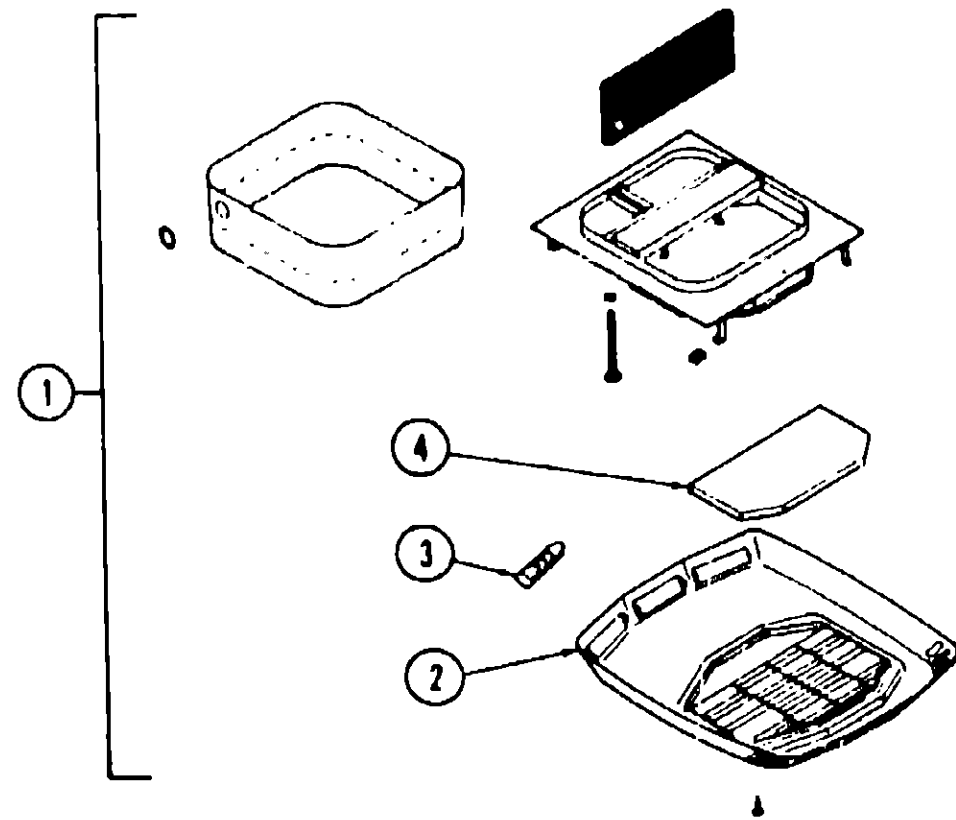

AIR CONDITIONER GROUP (CONTINUED)

CEILING ASSEMBLY - 10,000 or 13,500 Mach I or III
COLEMAN AIR CONDITIONER

Key	Part Number	U/M	Description
1	041738-01-000	EA	Shroud Asm. - Inside Ceiling Cool Only - (for Mach I or III)
2	034866-01-000	EA	Ceiling Shroud - Cover Only
3	037648-01-729	EA	Louver w/Fins - Plastic
4	037648-01-728	EA	Filter - 7 3/4" x 14"