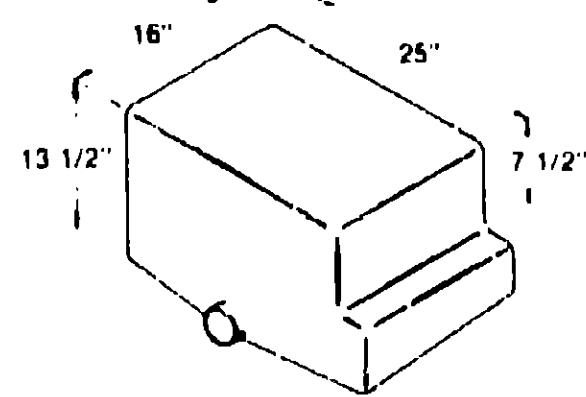

HOLDING TANK GROUP (CONTINUED)

Key Part Number U/M Description
043611-01-000 EA Holding Tank - Plastic - w/o Fittings

Used as a sewage tank
*Used as a gray water tank

1976 WINNEBAGO	1977 WINNEBAGO	1978 WINNEBAGO
D26CU	*D29CU	*WDU29RB J1
D26CUL		
*D29CU