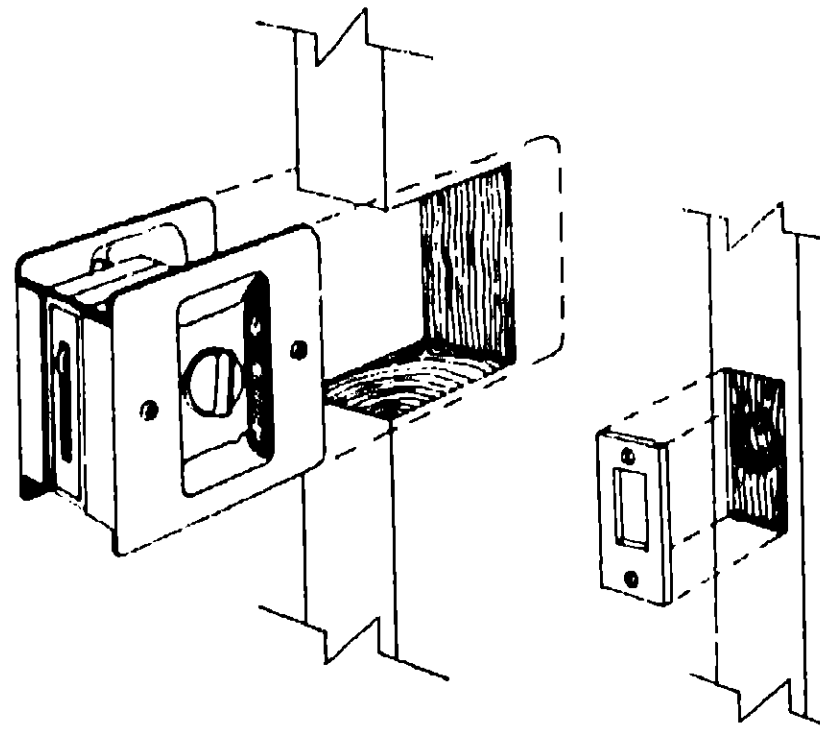

CABINETHY HARDWARE GROUP (CONTINUED)

Key	Part Number	U/M	Description
	058034-01-000	EA	Latch Asm. - Bath Door