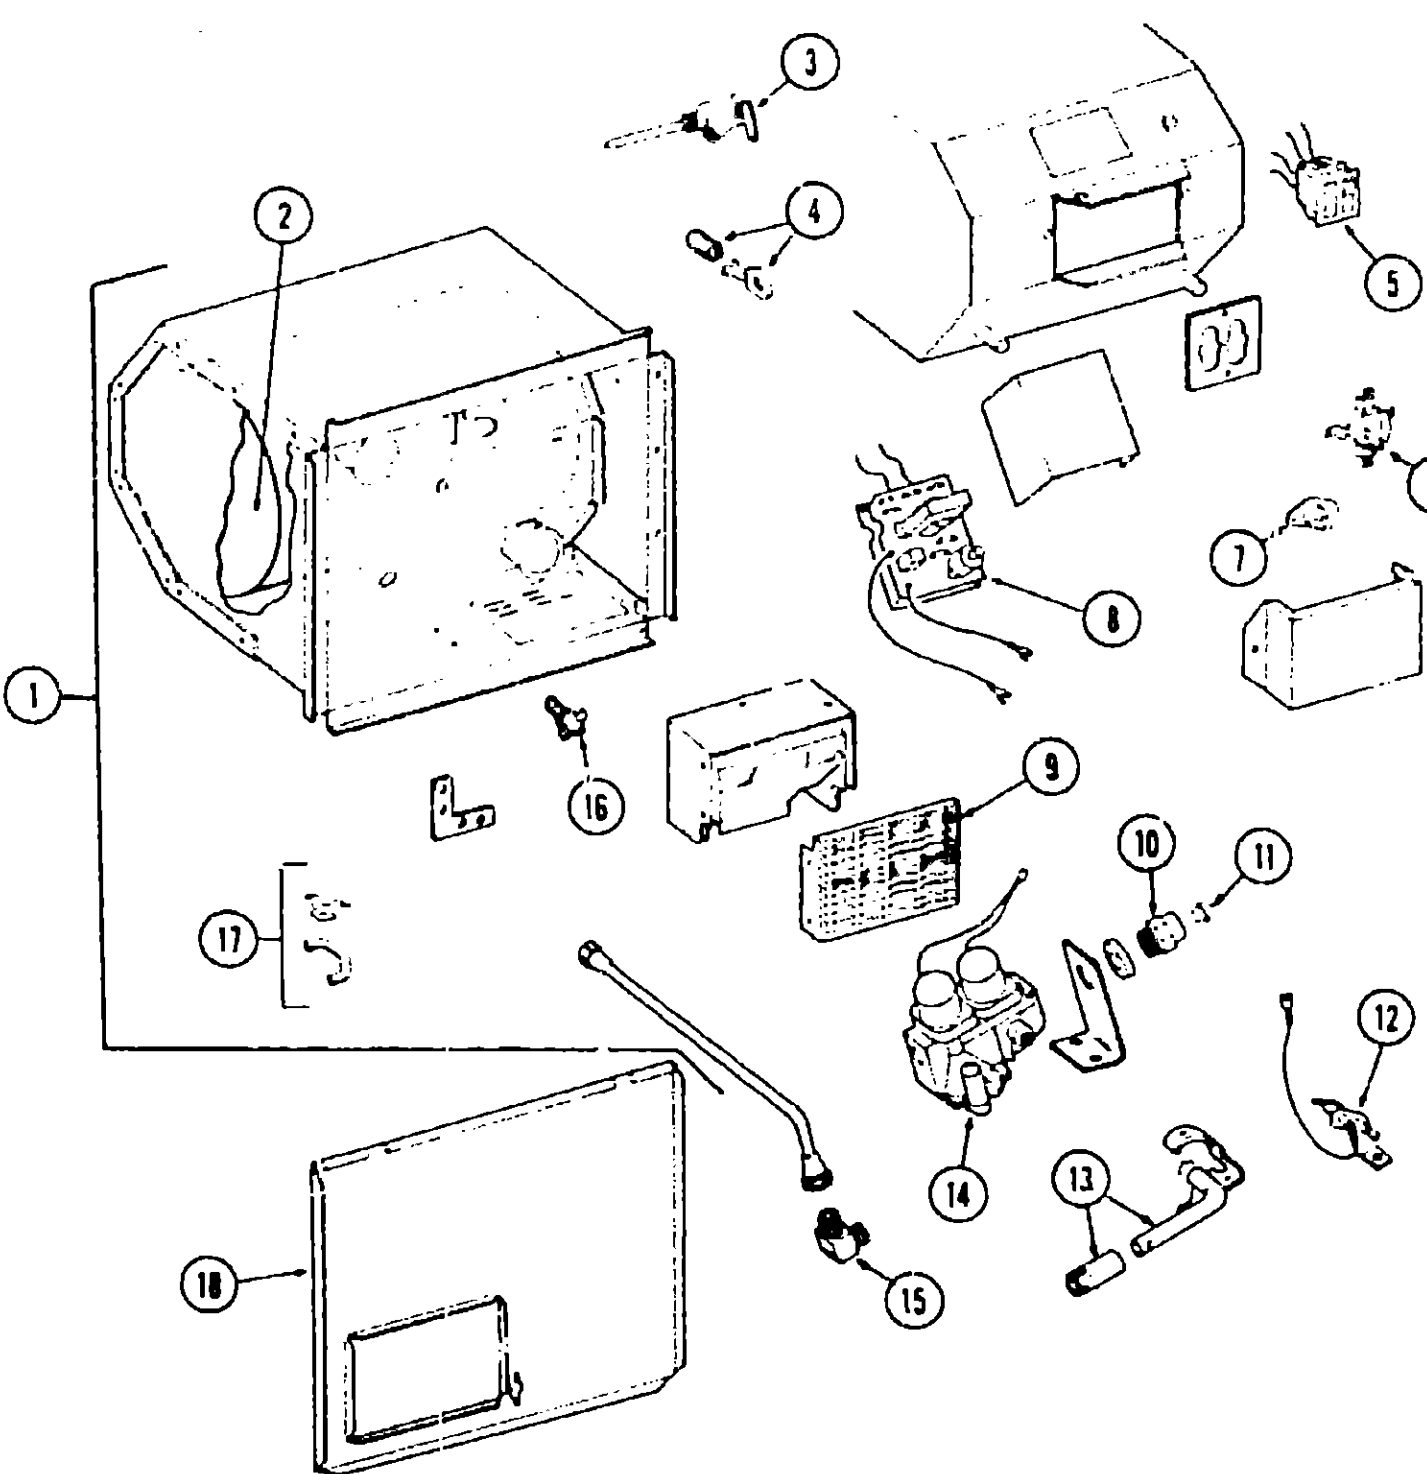

WATER HEATER GROUP

ATWOOD - w/MOTOR AID - ELECTRIC IGNITION - GH6E

WATER HEATER GROUP (CONTINUED)

ATWOOD - w/MOTOR AID - ELECTRIC IGNITION - GH6E (CONTINUED)

Key	Part Number	U/M	Description
1	051385-01-000	EA	Water Heater - GH6E - Electric Ignition w/Motor Aid
2	051393-01-700	EA	Tank - Inner
3	051391-01-704	EA	Valve - Relief - 1/2" Fitting
4	051391-01-705	EA	Fastener - Cam Lock
5	051393-01-701	EA	Switch Package
6	051393-01-702	EA	Switch - Energy Cut Off
7	051393-01-703	EA	Thermostat
8	051393-01-704	EA	Circuit Board
9	051391-01-706	EA	Grille - Exhaust
10	051393-01-705	EA	Fitting - Orifice
11	051391-01-710	EA	Orifice - Burner
12	051393-01-706	EA	Probe and Spark Assembly
13	051393-01-707	EA	Main Burner
14	051393-01-708	EA	Valve - Dual Solenoid
15	051393-01-709	EA	Fitting - Elbow
16	051391-01-701	EA	Valve - Drain
17	051391-01-700	EA	Hinge Kit w/Clip - Access Door
18	052009-02-000	EA	Door - Access - Water Heater - Beige
	051391-01-714	EA	Not Included w/Water Heater Assembly
		EA	Elbow - 45 x 3/8 F x 3/8 MPT - On Gas Thermostat

1975-1979 COMMON ITEMS FICHE TABLE OF CONTENTS

Introduction	A-1 - A-2
Air Conditioner Group	A-3 - A-14
Cabinetry Hardware Group	A-15 - B-18
Chevrolet Chassis Parts Group	B-19 - B-24
Control Center Group	C-1 - C-2
Furnace Group	C-3 - D-12
Generator Group	D-13 - E-4
Holding Tank Group	E-5 - E-24
Luggage Rack and Ladder Group	F-1 - F-5
Plumbing Hardware	F-7 - G-12
Range Group	G-13 - H-2
Range Hood Group	H-3 - H-4
Refrigerator Group	H-5 - J-12
Roof Vent Group	J-13 - J-15
Speed Control Group	J-17 - K-2
Toilet Group	K-3 - K-8
Water Heater Group	K-9 - K-18
Wheel Cover Group	K-19 - K-20
Windshield Wiper/Washer Group	K-21 - L-4

WATER HEATER GROUP INDEX

Atwood w/Motor Aid Electric Ignition - GH6E	K-9 - K-10
Atwood w/Motor Aid Electric Ignition - GH63E	K-11 - K-12
Atwood w/o Motor Aid - G6A2	K-13
Atwood w/o Motor Aid - G6A3	K-14
Atwood w/Motor Aid - GH6	K-15
Atwood w/Motor Aid - GH63	K-16
Atwood w/Motor Aid Electric Ignition - GH610-3E	K-17 - K-18