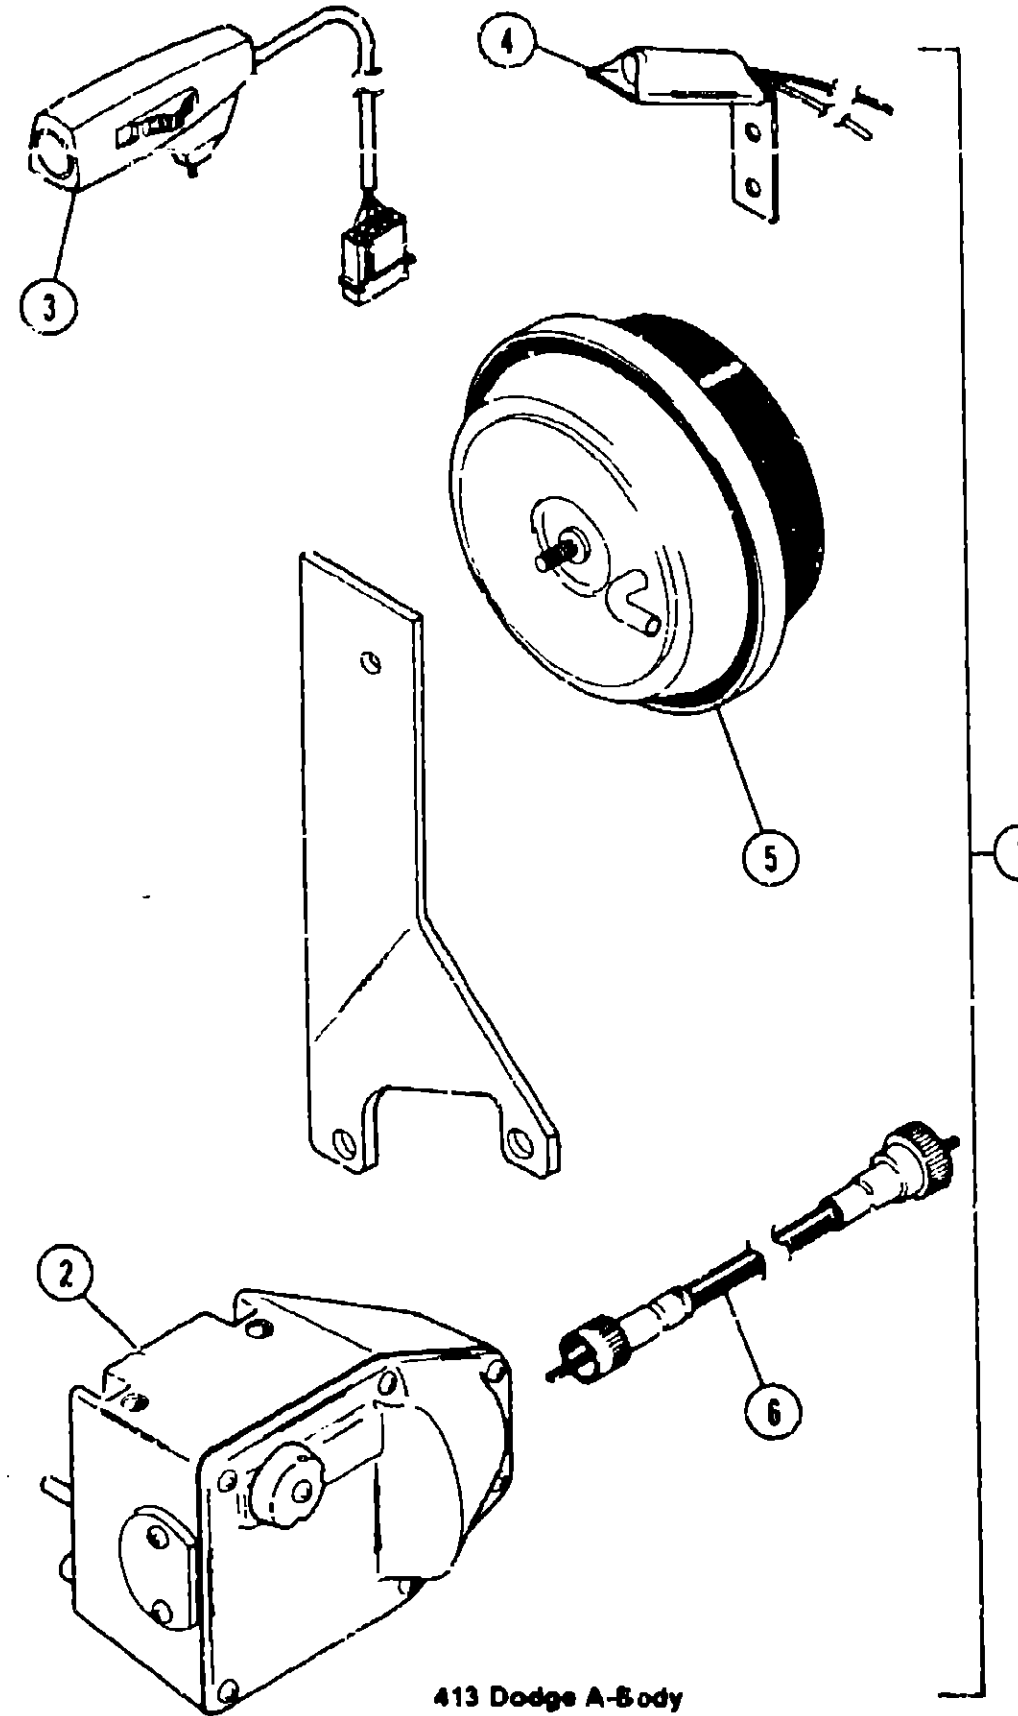

SPEED CONTROL GROUP (CONTINUED)

413 Dodge A-Body

Key	Part Number	U/M	Description
1	007255-01-000	EA	Speed Control Package - 413 C.I.D. - Dodge A-Body
2	007255-01-700	EA	Regulator Asm.
3	007255-01-702	EA	Engage Switch - Clamp On
4	007255-01-704	EA	Switch Asm. Decelerate
5	007255-01-701	EA	Servo Asm.
6	007255-01-703	EA	Cable Asm. - Transmission
J-21	024746-01-700	EA	Relay - Speed Control
.	007298-01-702	EA	Harness Asm.
.	Not Illustrated		

1975-1979 COMMON ITEMS FICHE TABLE OF CONTENTS

Introduction	A-1 - A-2
Air Conditioner Group	A-3 - A-14
Cabinetry Hardware Group	A-15 - B-18
Chevrolet Chassis Parts Group	B-19 - B-24
Control Center Group	C-1 - C-2
Furnace Group	C-3 - D-12
Generator Group	D-13 - E-4
Holding Tank Group	E-5 - E-24
Luggage Rack and Ladder Group	F-1 - F-6
Plumbing Hardware	F-7 - G-12
Range Group	G-13 - H-2
Range Hood Group	H-3 - H-4
Refrigerator Group	H-5 - J-12
Roof Vent Group	J-13 - J-15
Speed Control Group	J-17 - K-2
Toilet Group	K-3 - K-8
Water Heater Group	K-9 - K-18
Wheel Cover Group	K-19 - K-20
Windshield Wiper/Washer Group	K-21 - L-4

SPEED CONTROL GROUP INDEX

Chevrolet 350 A-Body	J-17
Chevrolet 454 A-Body	J-16
Chevrolet 350 C-Body	J-19
Dodge 318 A-Body	J-20
Dodge 360 A-Body	J-21
Dodge 413 A-Body	J-22
Dodge 440 A-Body	J-23
Dodge 360 C-Body	J-24
Dodge 440 C-Body	K-1
Dodge/Chevrolet-Electronic	K-2