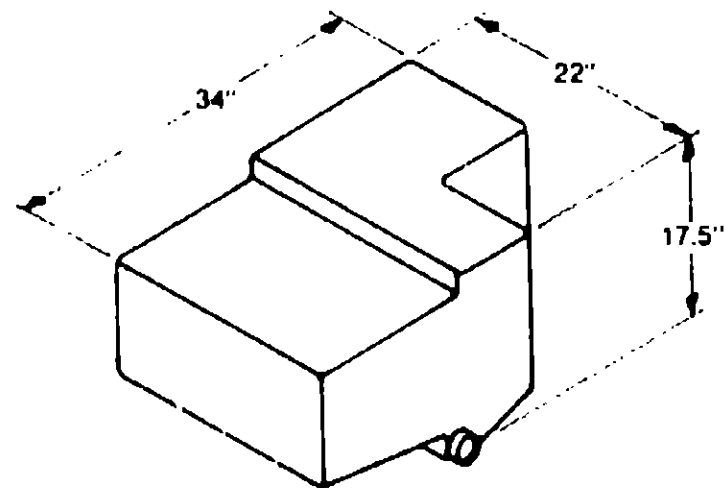

Key Part Number U/M Description
053370-01-000 EA Holding Tank - Plastic - w/o Fittings
Used as a sewage tank
Used as a gray water tank

1978 WINNEBAGO WDU32RU
1979 WINNEBAGO WDU32RU
WDU32DU