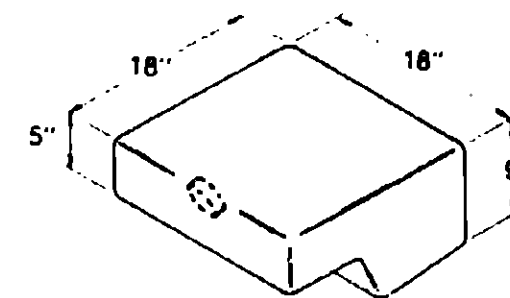

1975 WINNEBAGO

*D24

Key	Part Number	U/M	Description
	023860-01-000	EA	Holding Tank - Fiberglass

Used as a sewage tank
 *Used as a gray water tank

1975 ITASCA

*C25A

Key	Part Number	U/M	Description
	036274-01-000	EA	Holding Tank - Plastic - w/o Fittings