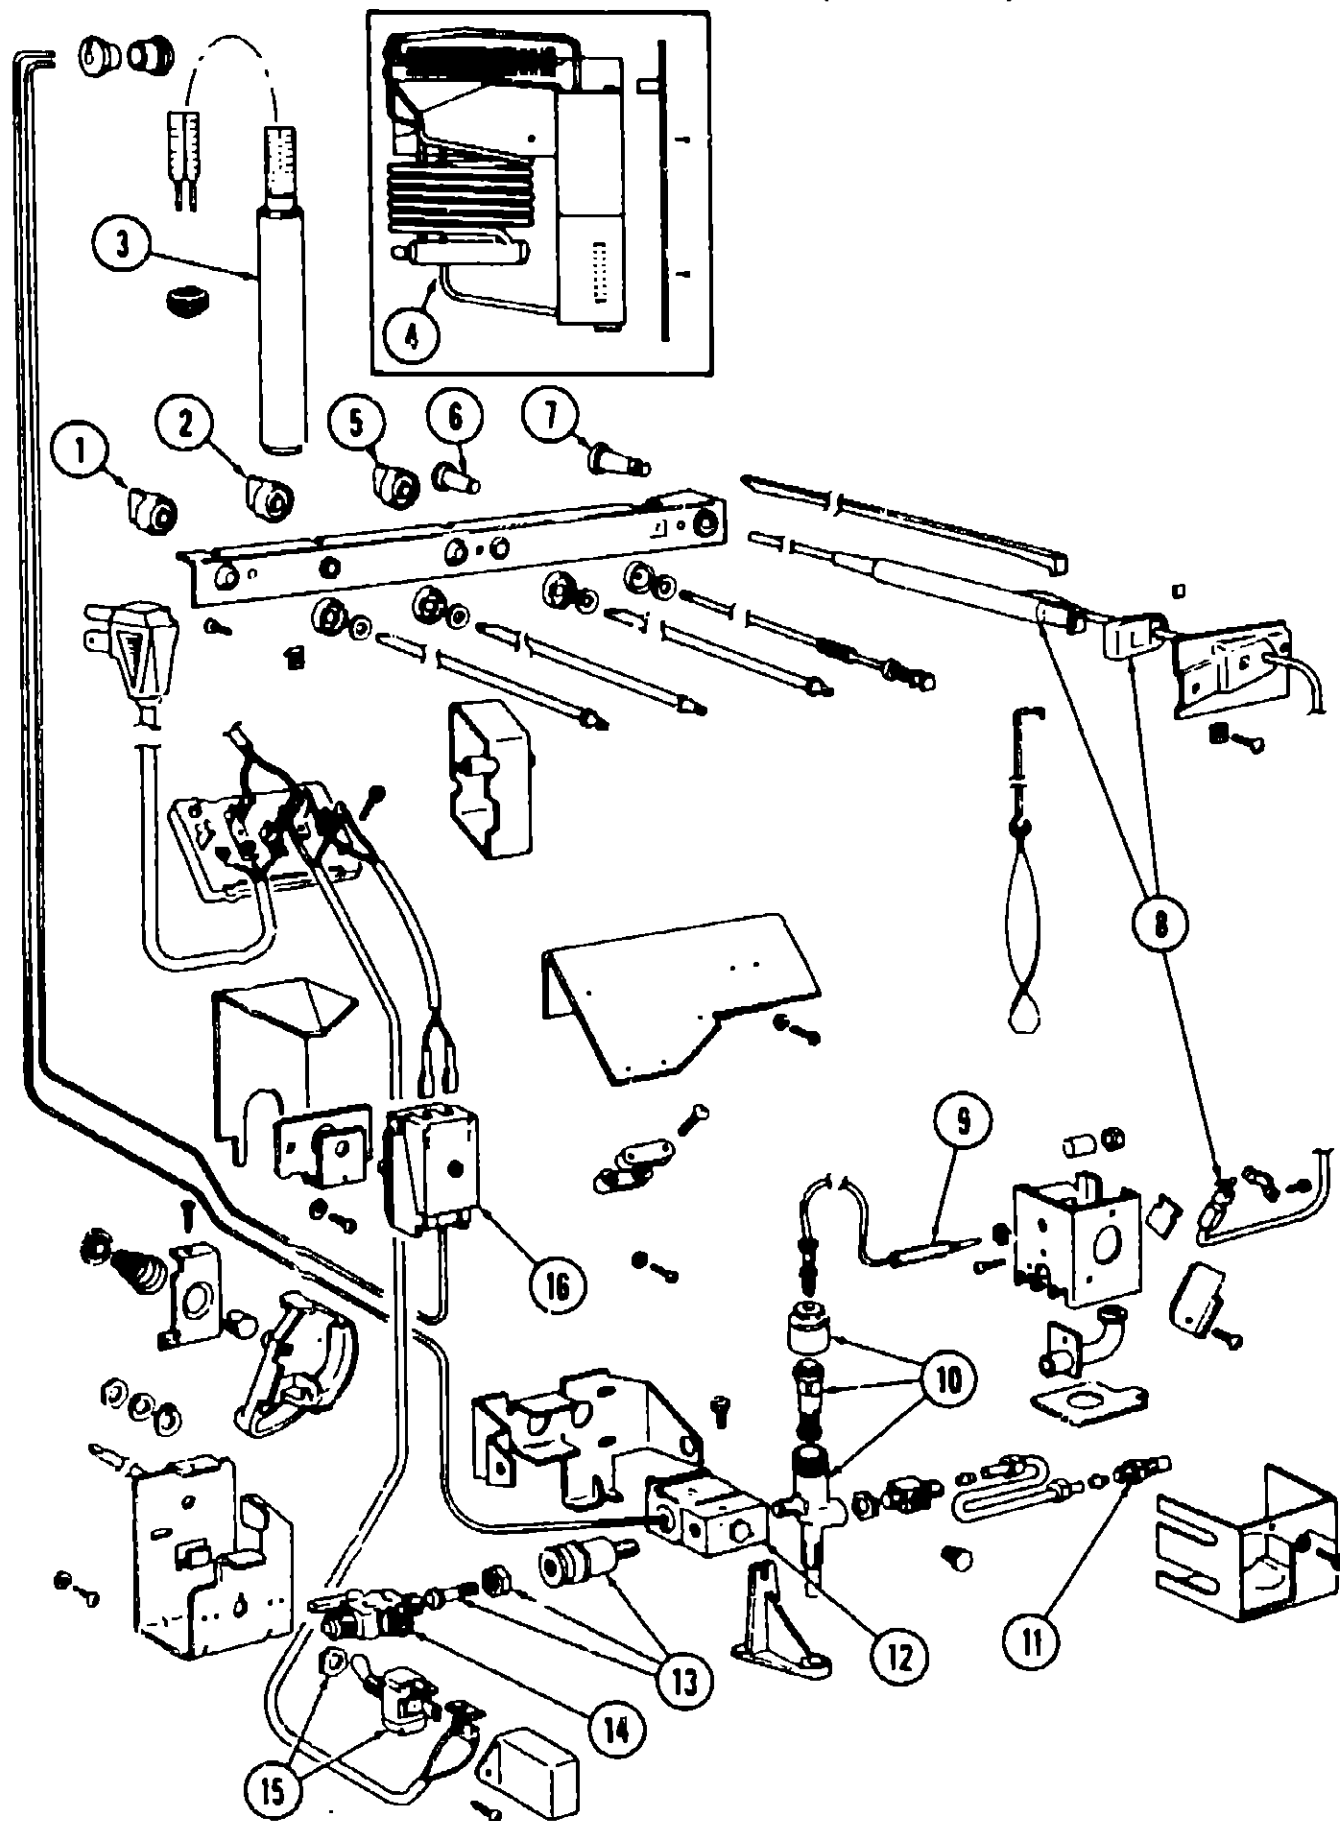

REFRIGERATOR GROUP (CONTINUED)

DOMETIC REFRIGERATOR - RM66 (CONTINUED)

Key	Part Number	U/M	Description
1	700083-03-000	EA	Knob - Electric Thermostat - Brown
2	700083-28-000	EA	Knob - Gas Valve - Brown
3	700084-15-000	EA	Heater - 110 Volt Electric - 135 Watt
4	700084-06-000	EA	Cooling Unit (Includes Electric Heater)
5	700083-48-000	EA	Knob - Gas Thermostat - Brown
6	700083-30-000	EA	Knob - Pull - Brown
7	700083-32-000	EA	Knob - Pull - Brown
8	700083-37-000	EA	Lighter - Piezo - Complete
9	700083-78-000	EA	Element - Thermocouple
10	700083-79-000	EA	Valve - Safety
11	700083-97-000	EA	Burner Jet - #51 - Butane
	700083-98-000	EA	Burner Jet - #52 - Propane
12	700083-75-000	EA	Thermostat - Gas - Complete
13	700083-72-000	EA	Filter - Gas - w/Nipple and Nut
14	700083-68-000	EA	Valve - Cut Off
15	700083-60-000	EA	Switch
16	700083-20-000	EA	Thermostat - Electric
			Not Illustrated

REFRIGERATOR GROUP (CONTINUED)

DOMETIC REFRIGERATOR - RM66 (CONTINUED)

1975-1979 COMMON ITEMS FICHE TABLE OF CONTENTS

Introduction	A-1 - A-2
Air Conditioner Group	A-3 - A-14
Cabinetry Hardware Group	A-15 - B-18
Chevrolet Chassis Parts Group	B-19 - B-24
Control Center Group	C-1 - C-2
Furnace Group	C-3 - D-12
Generator Group	D-13 - E-4
Holding Tank Group	E-5 - E-24
Luggage Rack and Ladder Group	F-1 - F-6
Plumbing Hardware	F-7 - G-12
Range Group	G-13 - H-2
Range Hood Group	H-3 - H-4
Refrigerator Group	H-5 - J-12
Roof Vent Group	J-13 - J-15
Speed Control Group	J-17 - K-2
Toilet Group	K-3 - K-8
Water Heater Group	K-9 - K-18
Wheel Cover Group	K-19 - K-20
Windshield Wiper/Washer Group	K-21 - L-4

REFRIGERATOR GROUP INDEX

Dometic - RM66	H-5 - H-8
Dometic - RM76	H-9 - H-13
Norcold - DF728	H-14
Instamatic - IM6	H-15 - H-18
Instamatic - IM7	H-19 - H-24
Sibir - ET150	I-1 - I-4
Sibir - ET230	I-5 - I-10
Sibir - ET150/2	I-11 - I-14
Sibir - ET230/2	I-15 - I-20
Winnebago - W6EG	I-21 - J-2
Winnebago - W7EG	J-3 - J-7
Winnebago - W8EG	J-8 - J-12