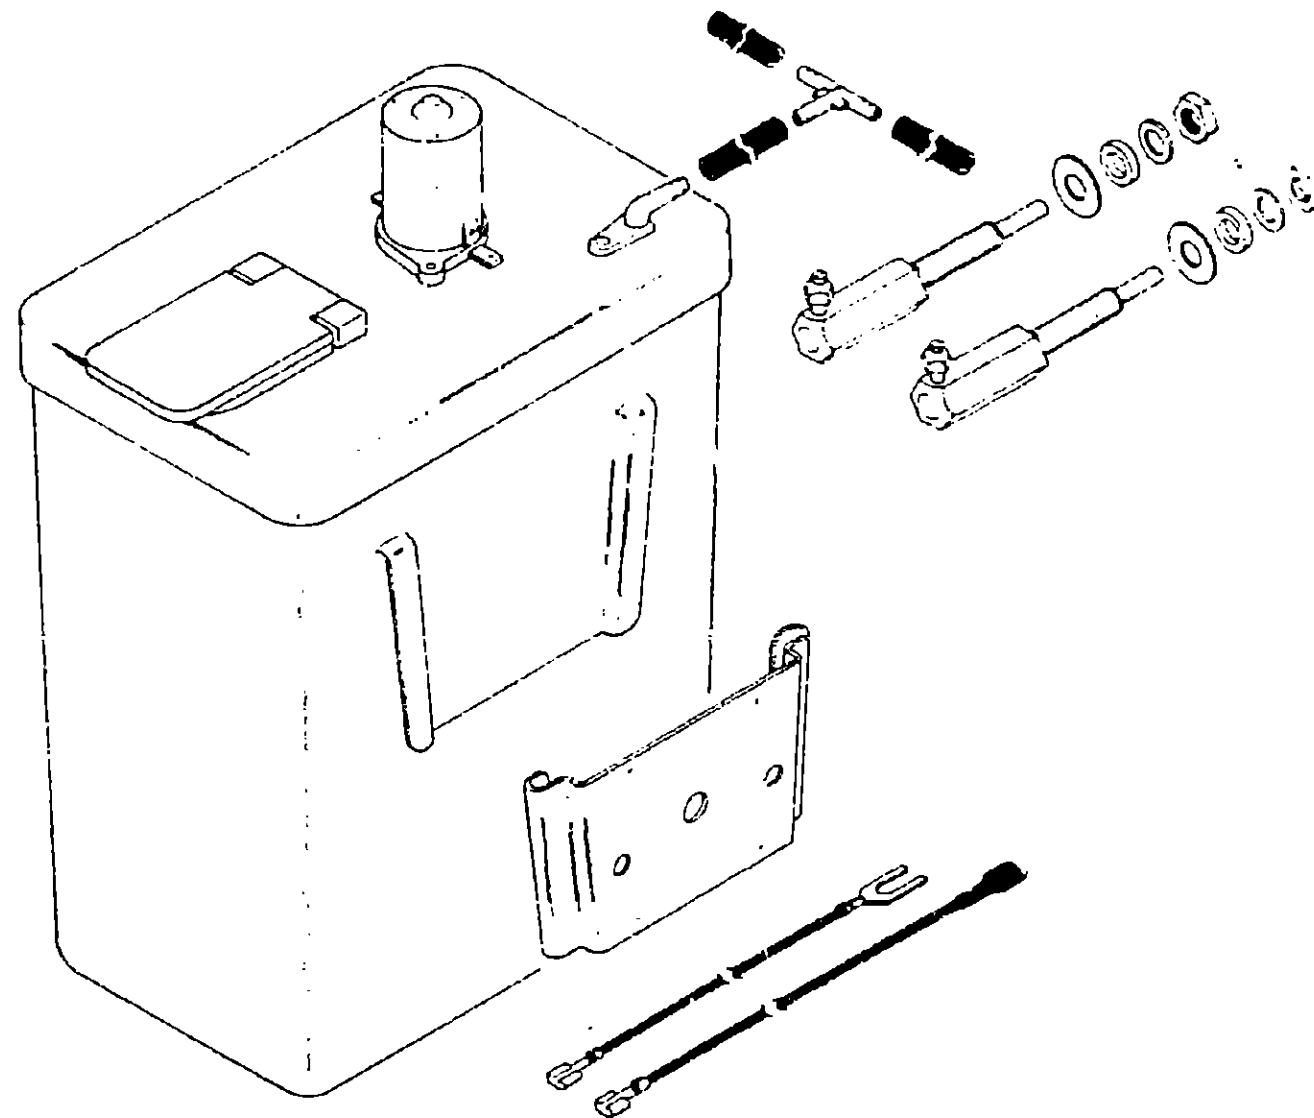

Key	Part Number	U/M	Description
	049464-01-000	EA	Wiper Blade - 16" - Black
	049464-02-000	EA	Wiper Blade - 20" Black

WINDSHIELD WIPER/WASHER GROUP (CONTINUED)

Key	Part Number	U/M	Description
	007029-01-000	EA	Washer Asm. - Windshield