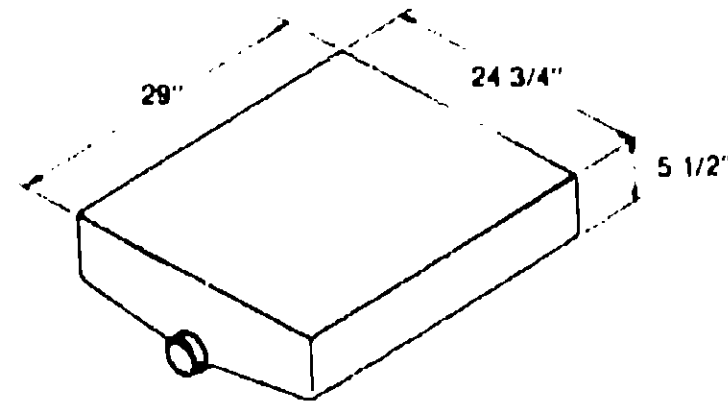

HOLDING TANK GROUP (CONTINUED)

Key	Part Number	U/M	Description
	022439-01-000	EA	Holding Tank - Fiberglass

Used as a sewage tank
*Used as a gray water tank

1975 WINNEBAGO

*D25C
*D25CL