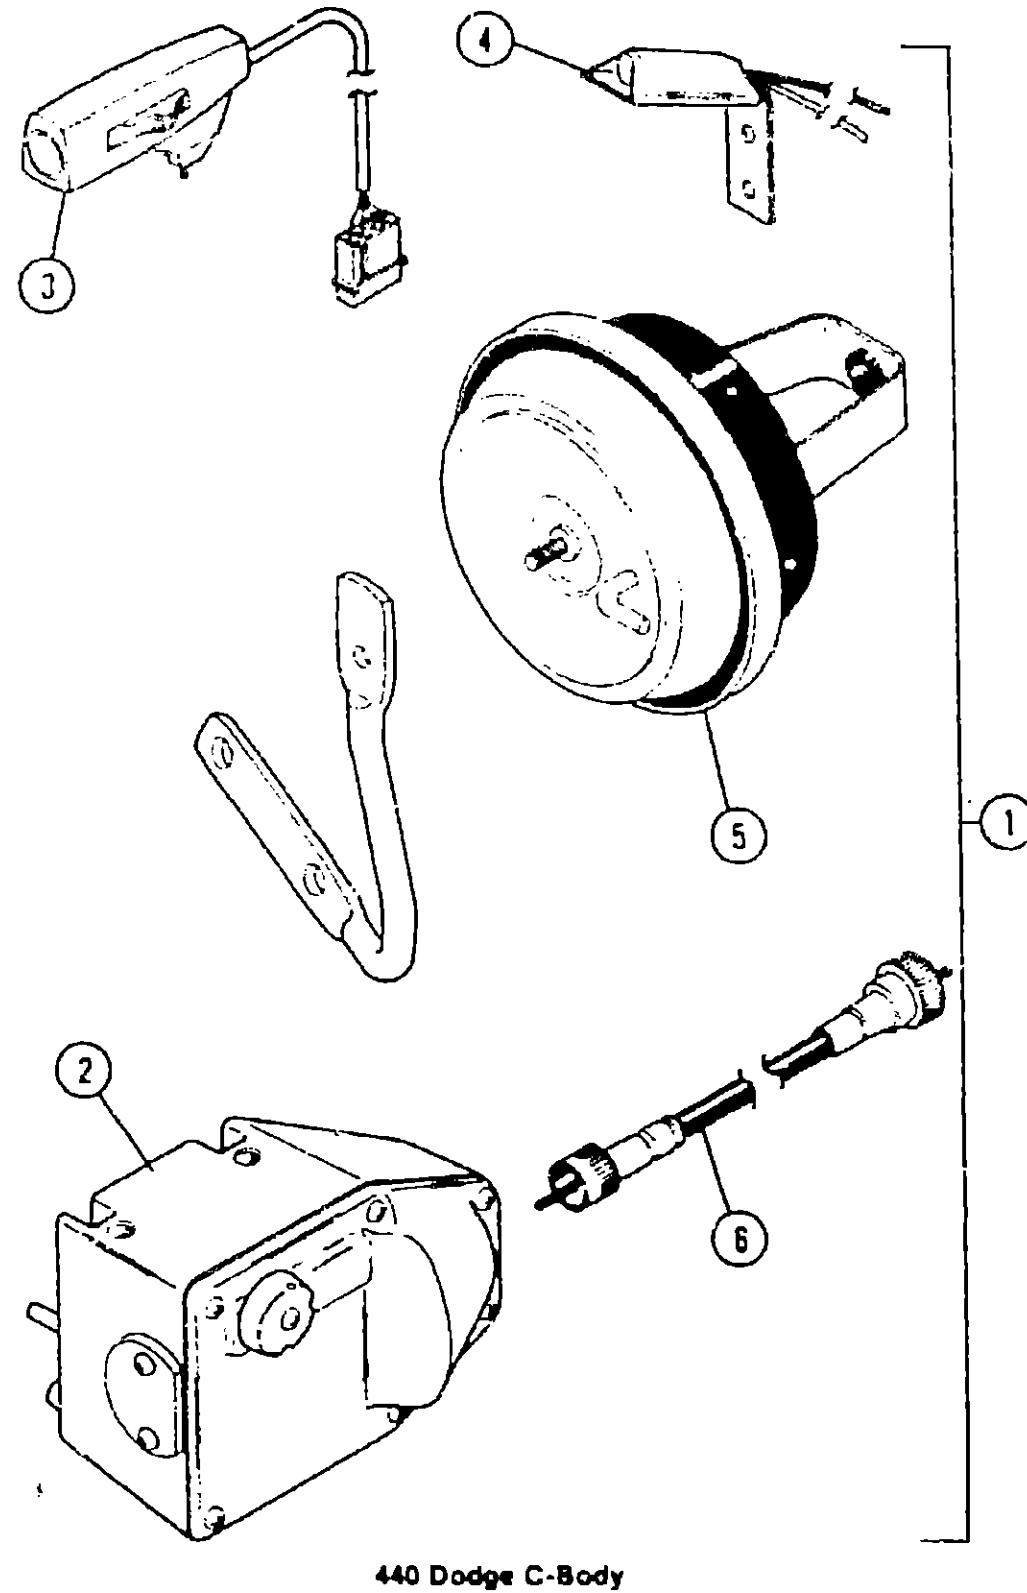

SPEED CONTROL GROUP (CONTINUED)

440 Dodge C-Body

Key	Part Number	U/M	Description
1	048652-01-000	EA	Speed Control Package - 440 G.I.D. - Dodge C-Body
2	007255-01-700	EA	Regulator Asm.
3	007255-01-702	EA	Engage Switch - Clamp On
4	007255-01-704	EA	Switch Asm. - Decelerate
5	024746-01-701	EA	Servo Asm.
6	007298-01-700	EA	Cable Asm. - Transmission - 42"
*	024746-01-700	EA	Relay - Speed Control
*	007298-01-702	EA	Harness Asm.
*	Not Illustrated