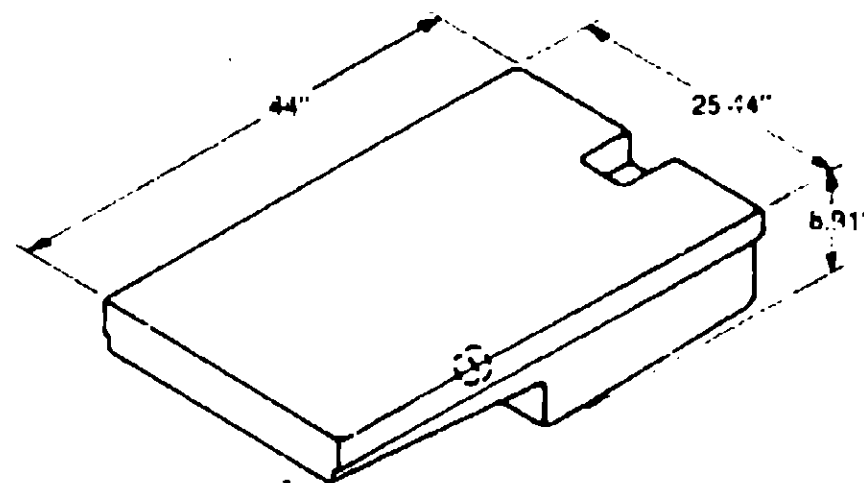

HOLDING TANK GROUP (CONTINUED)

Key Part Number U/M Description
 053423-01-000 EA Holding Tank - Plastic - w/o Fittings

Used as a sewage tank
 Used as a gray water tank

1978 WINNEBAGO *WD420RG
 1978 ITASCA *IC420RG
 1979 WINNEBAGO *WD420RG
 1979 ITASCA *IC420RG