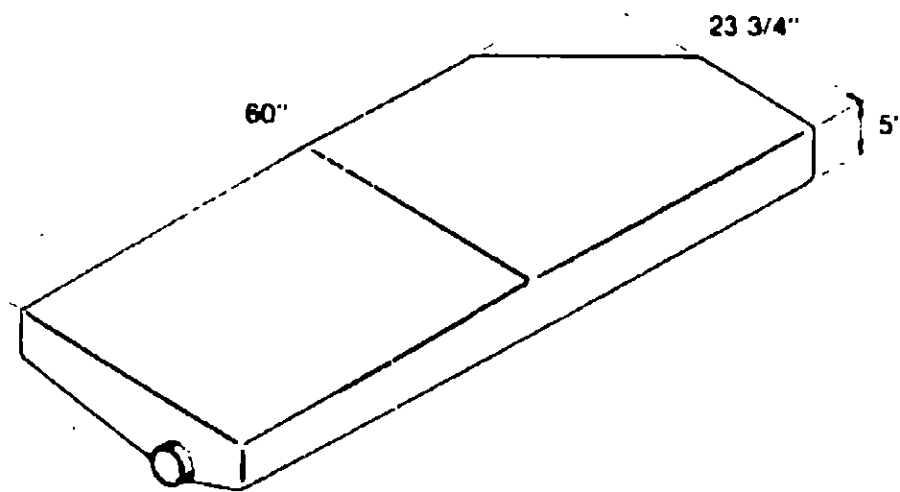

Key Part Number U/M Description
044589-01-000 EA Holding Tank - Plastic - w/o Fittings

Used as a sewage tank
*Used as a gray water tank

1976 WINNEBAGO	1977 WINNEBAGO	1978 WINNEBAGO	1979 WINNEBAGO
*D27CIJ *D27CIJL	*D27DRK *D27D/DL	*WDU27RK *WDU27RT	*WDU27RT
1976 ITASCA *C27AL *C27A	1977 ITASCA *C27AL *C27A	1978 ITASCA *ICP27RT