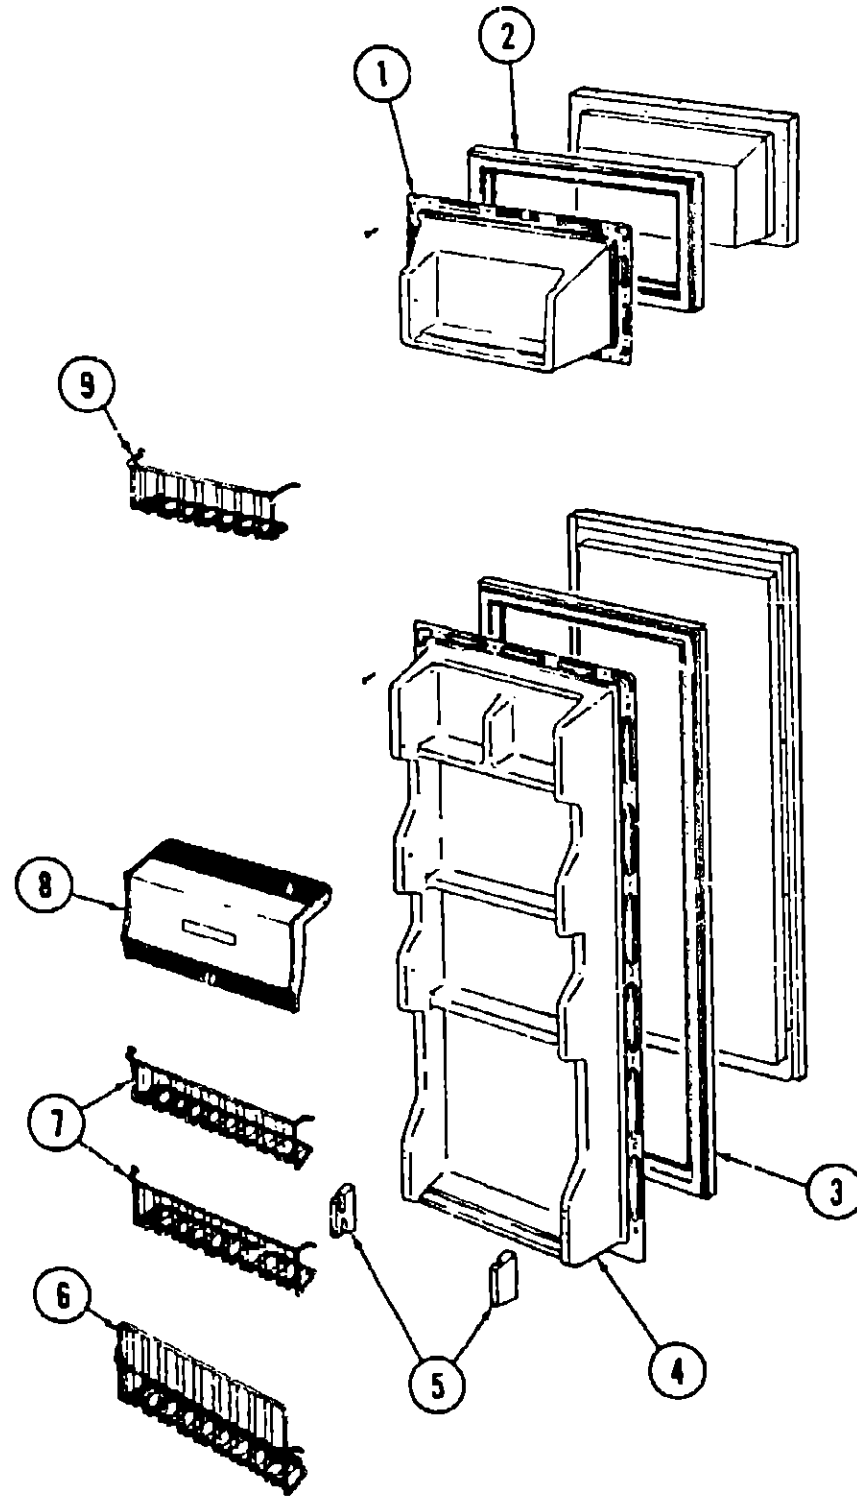

REFRIGERATOR GROUP (CONTINUED)

WINNEBAGO REFRIGERATOR - W7EG

Key	Part Number	U/M	Description
	034544-01-000	EA	Refrigerator Asm. - Winnebago - W7EG

Key	Part Number	U/M	Description
1	034542-01-760	EA	Liner - Freezer Door
2	034542-01-758	EA	Gasket - Freezer Door
3	034544-01-721	EA	Gasket - Refrigerator Door
4	034544-01-722	EA	Liner - Refrigerator Door
5	034543-01-745	EA	Holder - Door Rack
6	034542-01-748	EA	Rack - Door Lower
7	034542-01-747	EA	Rack - Door
8	034544-01-723	EA	Door - Butter/Cheese
9	034542-01-762	EA	Rack - Freezer Door