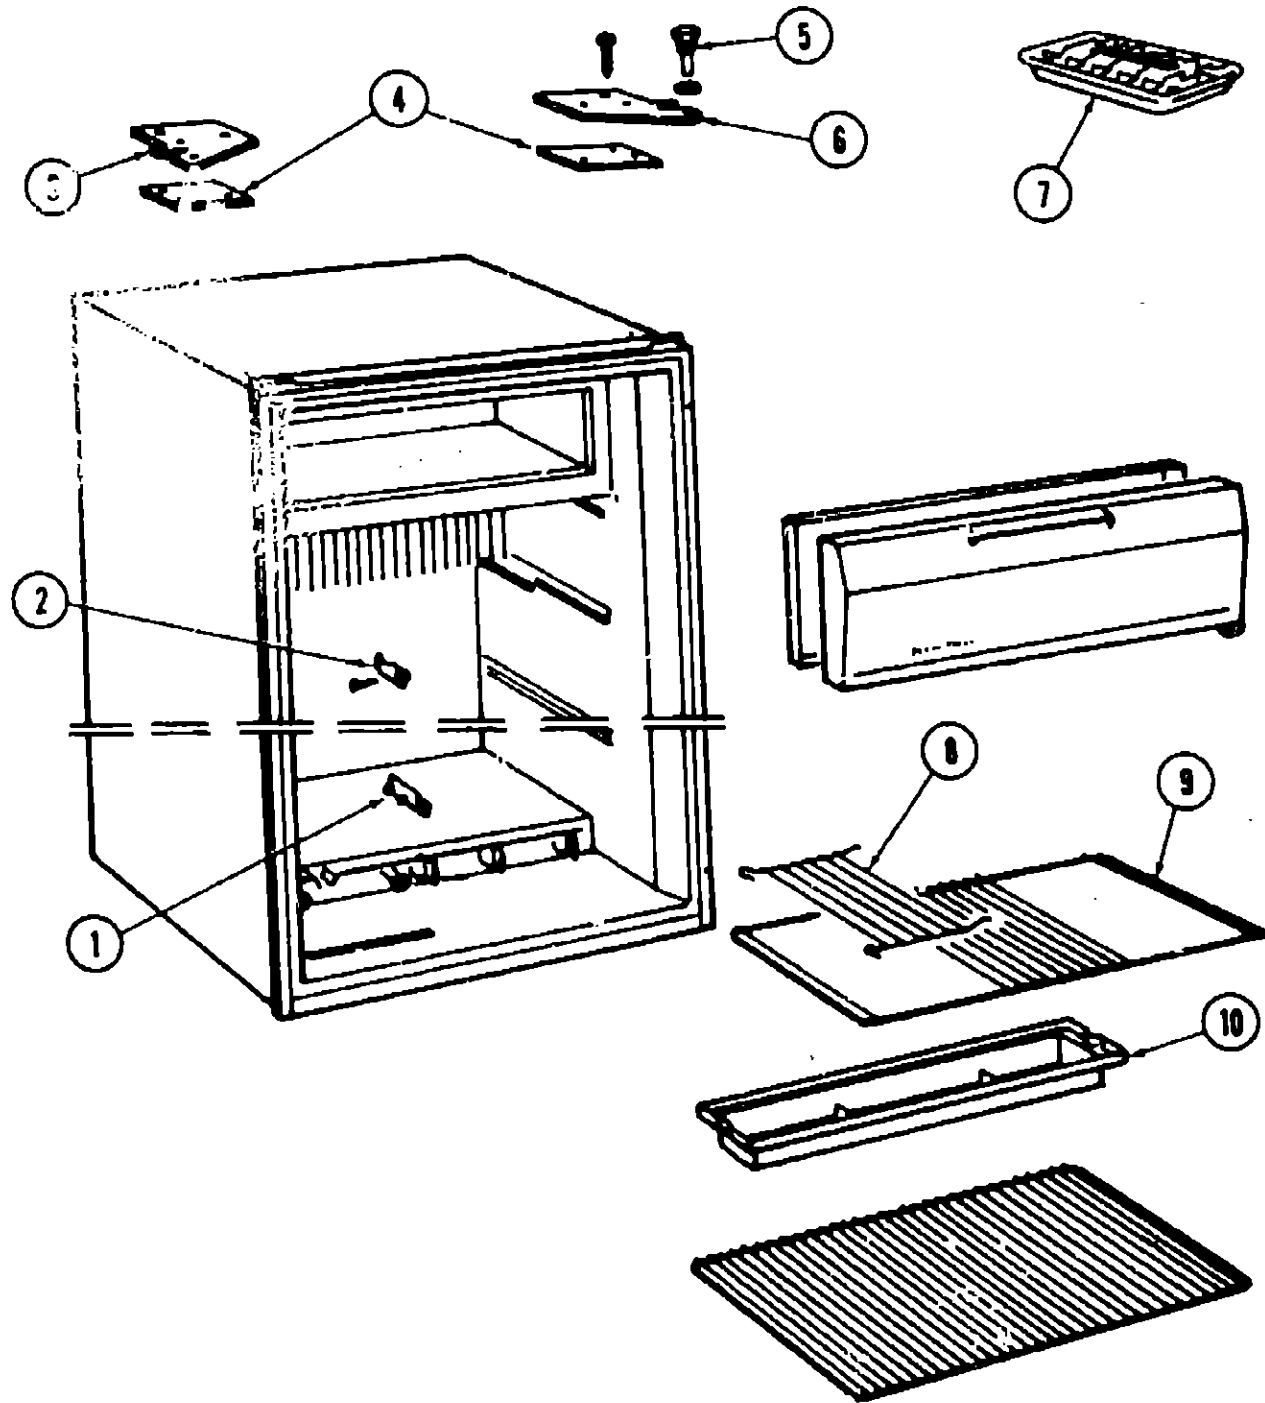

RANGE HOOD GROUP INDEX

Jensen - w/o Spice Rack	H-3
Jensen - w/Spice Rack	H-4

REFRIGERATOR GROUP

DOMETIC REFRIGERATOR - RM66

Key	Part Number	U/M	Description
1	700081-55-000	EA	Retainer - Shell
2	700081-60-000	EA	Shell - Stop
3	700081-42-000	EA	Hinge Plate - Left
	700081-36-000	EA	Travel Latch
4	700081-38-000	EA	Spacer - Hinge Plate
5	700081-43-000	EA	Hinge Pin - Upper
	700081-73-000	EA	Hinge Pin - Lower
6	700081-41-000	EA	Hinge Plate - Right
7	700081-46-000	EA	Tray - Ice Cubes w/Divider
8	700081-67-000	EA	Shell - Flap
9	700081-69-000	EA	Shell w/2 Flap Opening - 242 M.M. Deep
	700081-70-000	EA	Shell w/1 Flap Opening - 242 M.M. Deep
10	700081-75-000	EA	Drip Tray - White
	054450-01-000	EA	Bubble Level - Refrigerator
			Not Illustrated