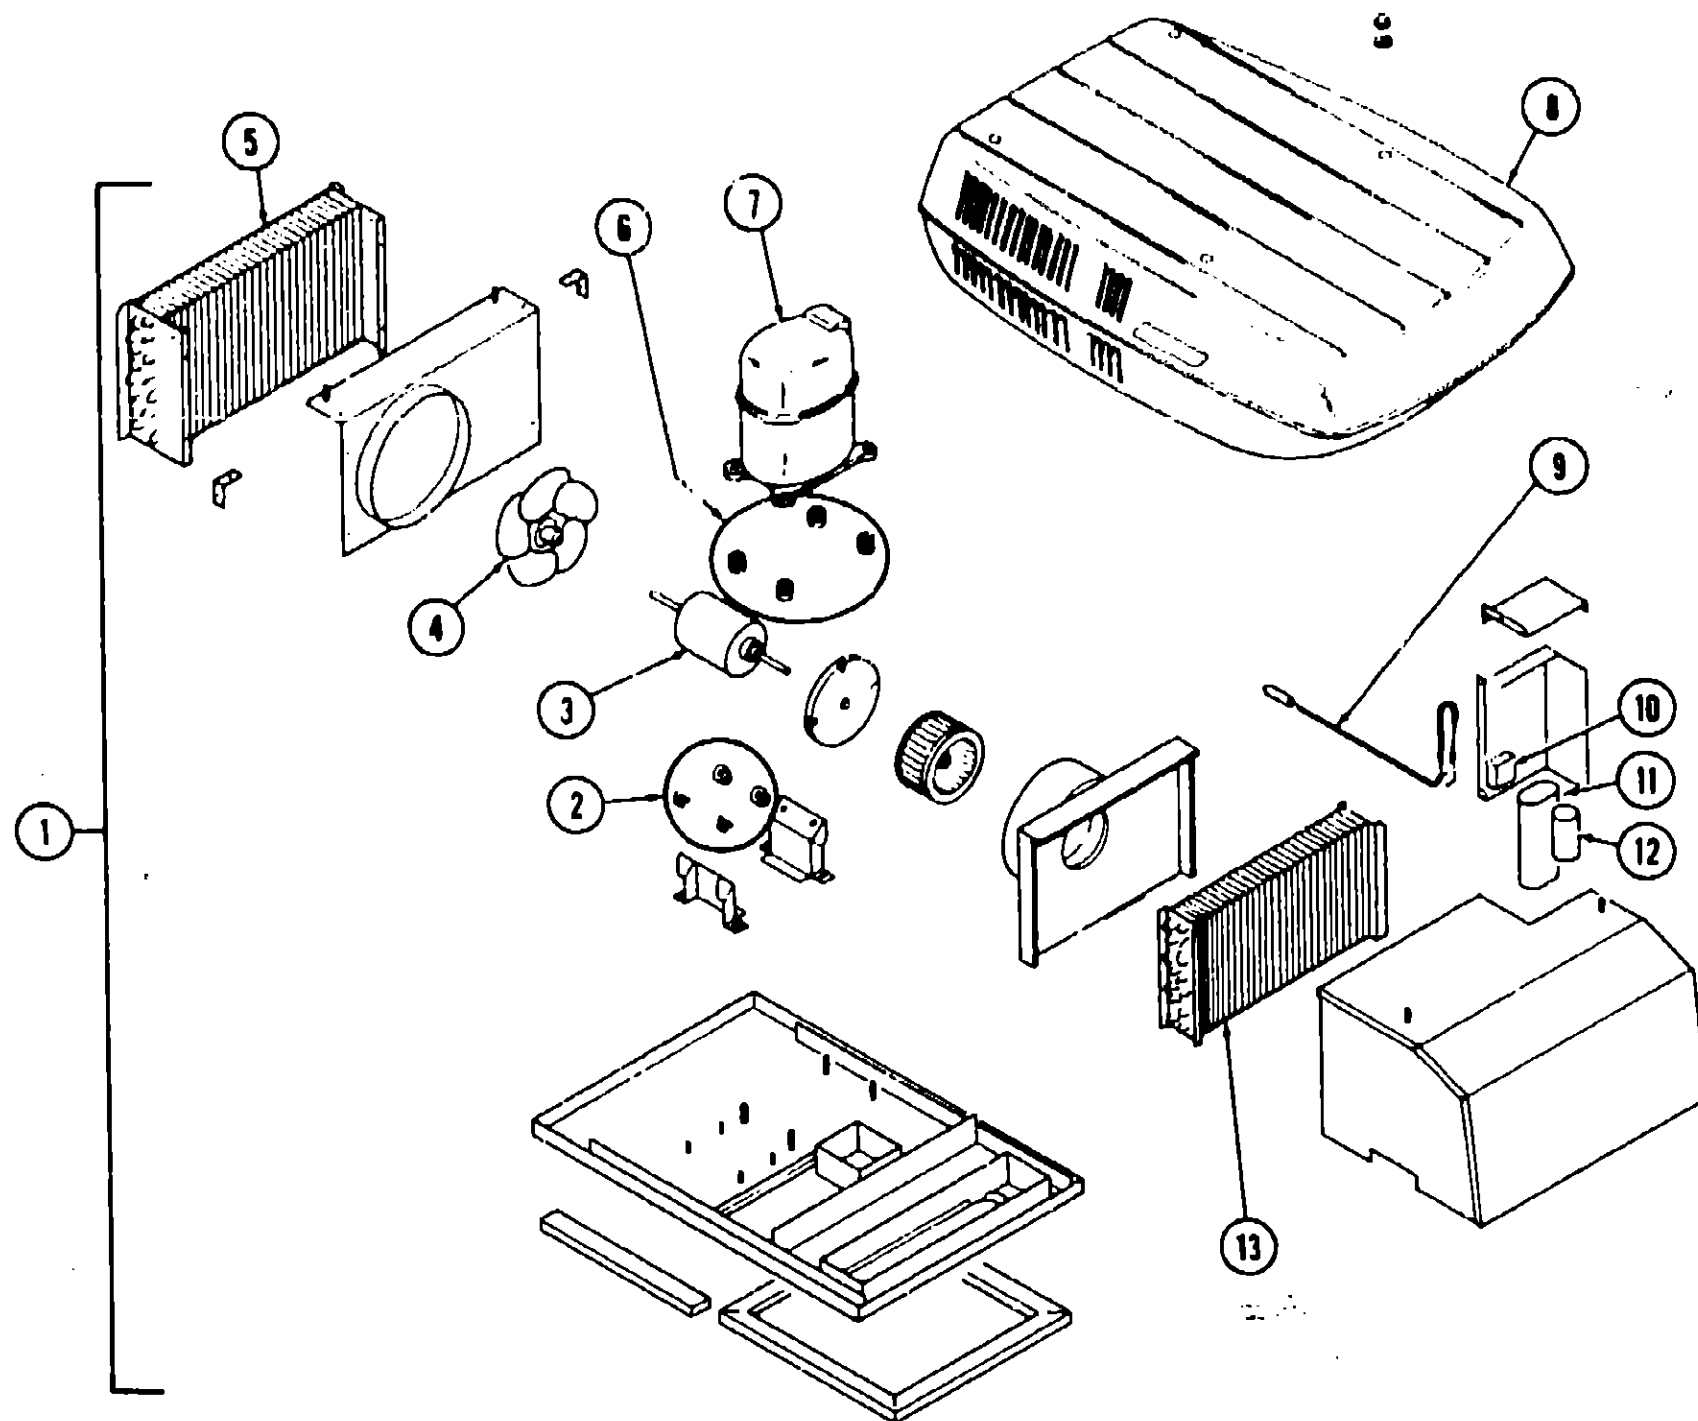

AIR CONDITIONER GROUP (CONTINUED)

AIR CONDITIONER - 13,500 BTU COLEMAN - 6722A907/908, 6747A907

Key	Part Number	U/M	Description
1	049774-01-000		This air conditioner is not available. It has been replaced with #G49774-02-000. The parts breakdown, as shown, is the same for both.
1	049774-02-000	EA	Air Conditioner - Roof Mount - 13,500 BTU Ivory Coleman - w/o Inside Shroud
2	049774-01-703	EA	Mount - Motor - Rubber - Package of 4
3	049774-01-702	EA	Motor - 115 Volt - 2.8 Amp.
4	037648-01-705	EA	Fan - 5 Blade - 11" Dia. - .50" Bore
5	037649-01-700	EA	Condenser Coil
6	034884-01-000	EA	Mount - Compressor - Neoprene
7	034882-01-000	EA	Compressor
8	049774-01-701	EA	Shroud - Outside - Plastic
9	037649-01-701	EA	Capillary Tube - Formed w/Strainer

A-9

Key	Part Number	U/M	Description
10	034871-01-000	EA	Relay - Start
11	034872-01-000	EA	Run Capacitor - 7.3 Mfd.
	034885-01-000	EA	Run Capacitor - 3.0 Mfd.
12	034886-01-000	EA	Start Capacitor - 5.8 - 16.0 Mfd.
13	037649-01-703	EA	Evaporator Coil - 10" x 17 7/8"
	042203-01-702	EA	Overload - Compressor
			Not Illustrated

1975-1979 COMMON ITEMS FICHE TABLE OF CONTENTS

Introduction	A-1 - A-2
Air Conditioner Group	A-3 - A-14
Cabinetry Hardware Group	A-15 - B-18
Chevrolet Chassis Parts Group	B-19 - B-24
Control Center Group	C-1 - C-2
Furnace Group	C-3 - D-12
Generator Group	D-13 - E-4
Holding Tank Group	E-5 - E-24
Luggage Rack and Ladder Group	F-1 - F-6
Plumbing Hardware	F-7 - G-12
Range Group	G-13 - H-2
Range Hood Group	H-3 - H-4
Refrigerator Group	H-5 - J-12
Roof Vent Group	J-13 - J-15
Speed Control Group	J-17 - K-2
Toilet Group	K-3 - K-8
Water Heater Group	K-9 - K-18
Wheel Cover Group	K-19 - K-20
Windshield Wiper/Washer Group	K-21 - L-4

AIR CONDITIONER GROUP INDEX

Mach I - 10,000 BTU - Coleman	A-3 - A-4
Mach III - 13,500 BTU - Coleman	A-5 - A-6
11,000 BTU - Coleman	A-7 - A-8
13,500 BTU - Coleman	A-9 - A-10
Inside Shroud - Mach I and III	A-11
Inside Shroud - 11,000 BTU - Cool Only	A-12
Inside Shroud - 13,500 BTU - Cool Only	A-13
Inside Shroud - 13,500 BTU - Heat & Cool	A-14

A-10