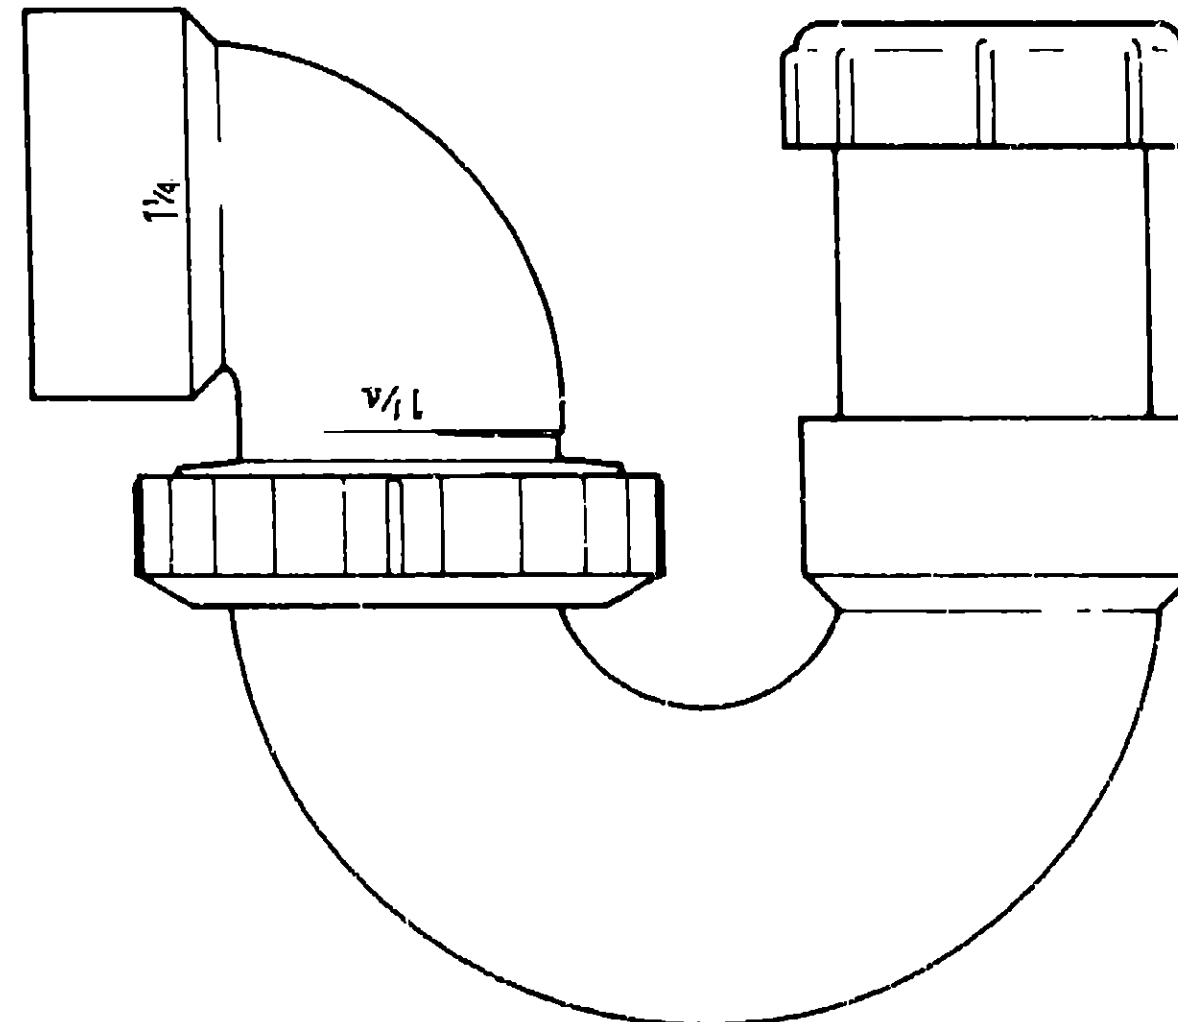

Key	Part Number	U/M	Description
	010079-01-000	EA	Tee - Plastic - 1 1/2" H x 1 1/2" H x 1 1/4" H

F-15 Key	Part Number	U/M	Description
	053335-01-000	EA	P-Trap - Plastic - 1 1/4" H x H w/Union

1975-1979 COMMON ITEMS FICHE
TABLE OF CONTENTS