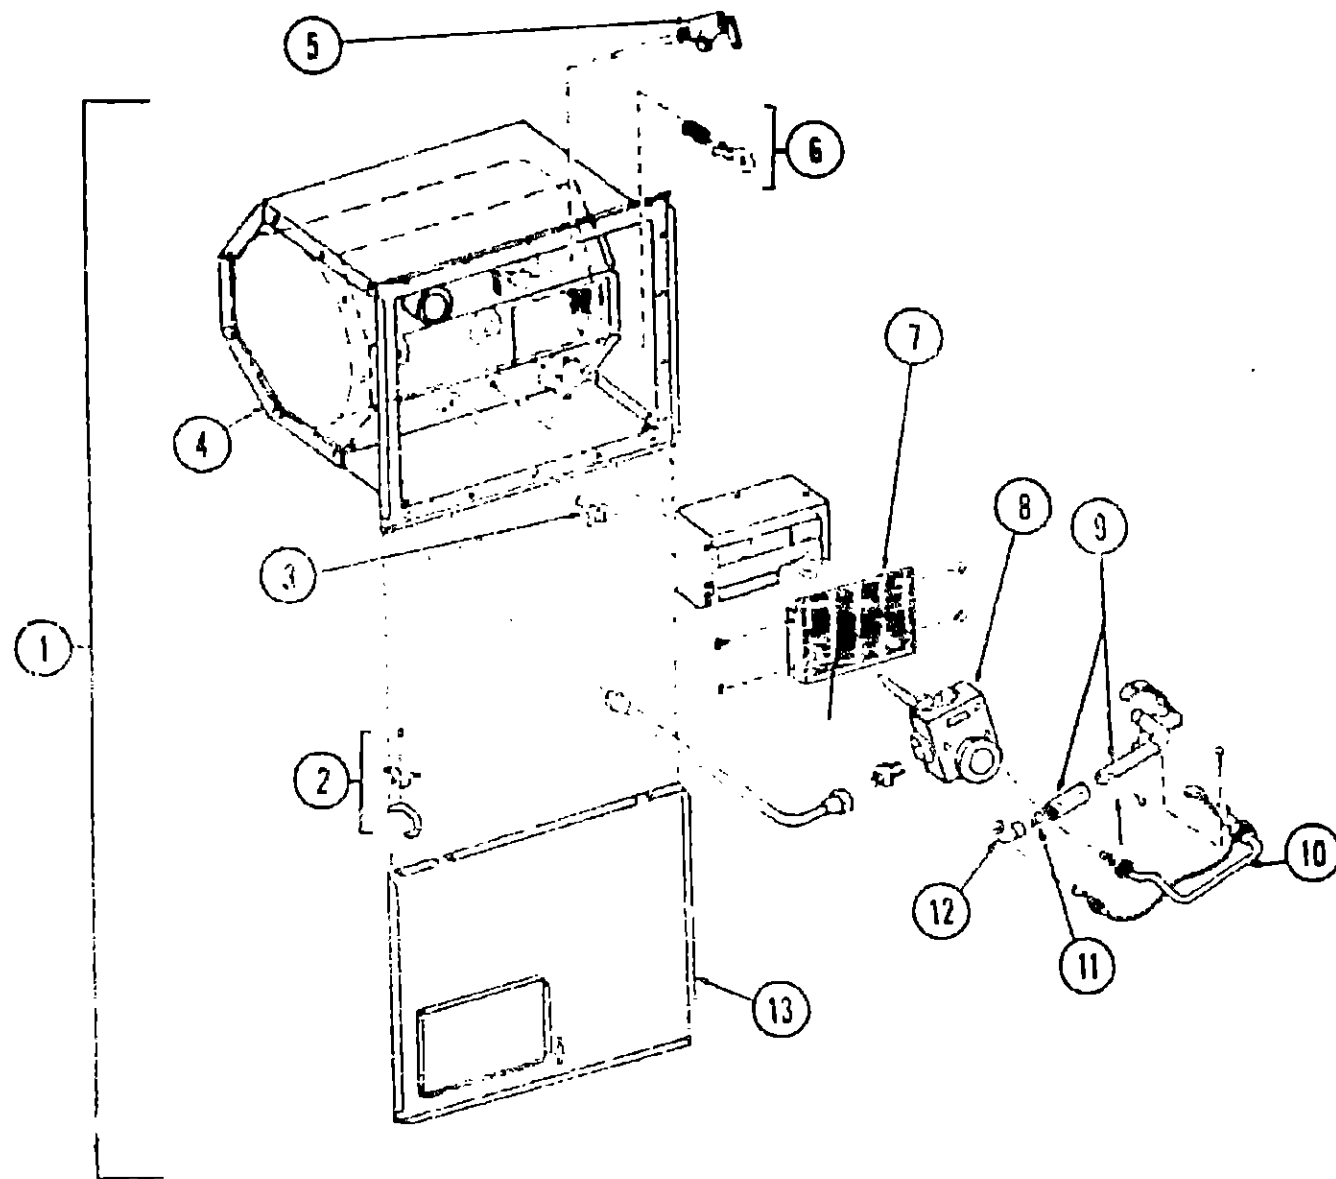

WATER HEATER GROUP (CONTINUED)

ATWOOD - w/o MOTOR AID - G6A2

Key	Part Number	U/M	Description
1	031952-01-000	EA	Water Heater (G6A2) w/o Outside Access Door
2	051391-01-700	EA	Hinge Kit w/Clip
3	051391-01-701	EA	Valve - Drain
4	051391-01-703	EA	Tank - Inner
5	051391-01-704	EA	Valve - Relief 1/2"
6	051391-01-705	EA	Cam Lock Fastener
7	051391-01-706	EA	Grille - Exhaust
8	051391-01-707	EA	Thermostat
9	051391-01-708	EA	Main Burner
10	051391-01-709	EA	Pilot - Safety
11	051391-01-710	EA	Orifice - Main Burner
12	051391-01-711	EA	Elbow - Main burner Orifice
13	003182-02-000	EA	Door - Water Heater - Beige
	003182-03-000	EA	Door - Water Heater - Off White
	051391-01-714	EA	Elbow - 45 x 3/8 F x 3/8 MPT - On Gas Thermostat