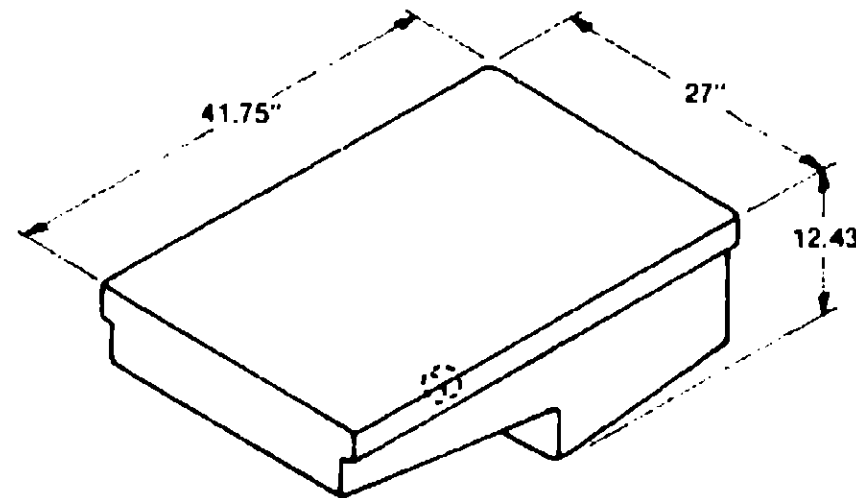

Key Part Number U/M Description
056403-01-000 EA Holding Tank - Plastic - w/o Fittings

Used as a sewage tank
* Used as a gray water tank

1978 WINNEBAGO WD424RH	1978 ITASCA ID424RH	1979 WINNEBAGO WD424RH WD423RB

1975-1979 COMMON ITEMS FICHE TABLE OF CONTENTS

Introduction	A-1 - A-2
Air Conditioner Group	A-3 - A-14
Cabinetry Hardware Group	A-15 - B-18
Chevrolet Chassis Parts Group	B-19 - B-24
Control Center Group	C-1 - C-2
Furnace Group	C-3 - D-12
Generator Group	D-13 - E-4
Holding Tank Group	E-5 - E-24
Luggage Rack and Ladder Group	F-1 - F-6
Plumbing Hardware	F-7 - G-12
Range Group	G-13 - H-2
Range Hood Group	H-3 - H-4
Refrigerator Group	H-5 - J-12
Roof Vent Group	J-13 - J-15
Speed Control Group	J-17 - K-2
Toilet Group	K-3 - K-8
Water Heater Group	K-9 - K-18
Wheel Cover Group	K-19 - K-20
Windshield Wiper/Washer Group	K-21 - L-4

HOLDING TANK INDEX

Sewage and Gray Water Holding Tanks - Plastic and Fiberglass	E-5 - E-24