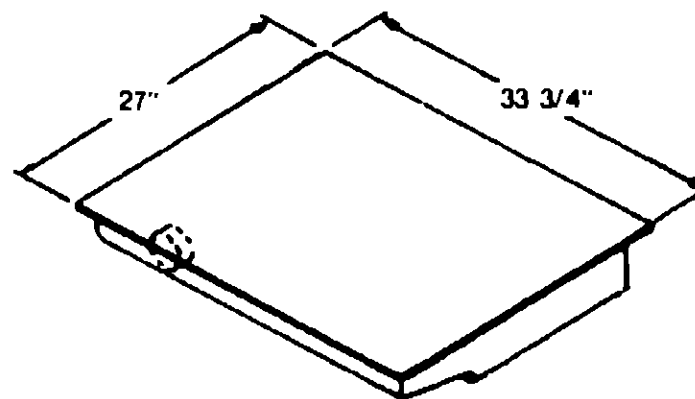

Key Part Number U/M Description
021531-01-000 EA Holding Tank - Fiberglass

Used as a sewage tank
*Used as a gray water tank

1975 WINNEBAGO
MWRB

**1975-1979 COMMON ITEMS FICHE
TABLE OF CONTENTS**

Introduction	A-1 - A-2
Air Conditioner Group	A-3 - A-14
Cabinetry Hardware Group	A-15 - B-18
Chevrolet Chassis Parts Group	B-19 - B-24
Control Center Group	C-1 - C-2
Furnace Group	C-3 - D-12
Generator Group	D-13 - E-4
Holding Tank Group	E-5 - E-24
Luggage Rack and Ladder Group	F-1 - F-6
Plumbing Hardware	F-7 - G-12
Range Group	G-13 - H-2
Range Hood Group	H-3 - H-4
Refrigerator Group	H-5 - J-12
Roof Vent Group	J-13 - J-15
Speed Control Group	J-17 - K-2
Toilet Group	K-3 - K-8
Water Heater Group	K-9 - K-18
Wheel Cover Group	K-19 - K-20
Windshield Wiper/Washer Group	K-21 - L-4

**HOLDING TANK
INDEX**

Sewage and Gray Water Holding Tanks - Plastic and Fiberglass	E-5 - E-24