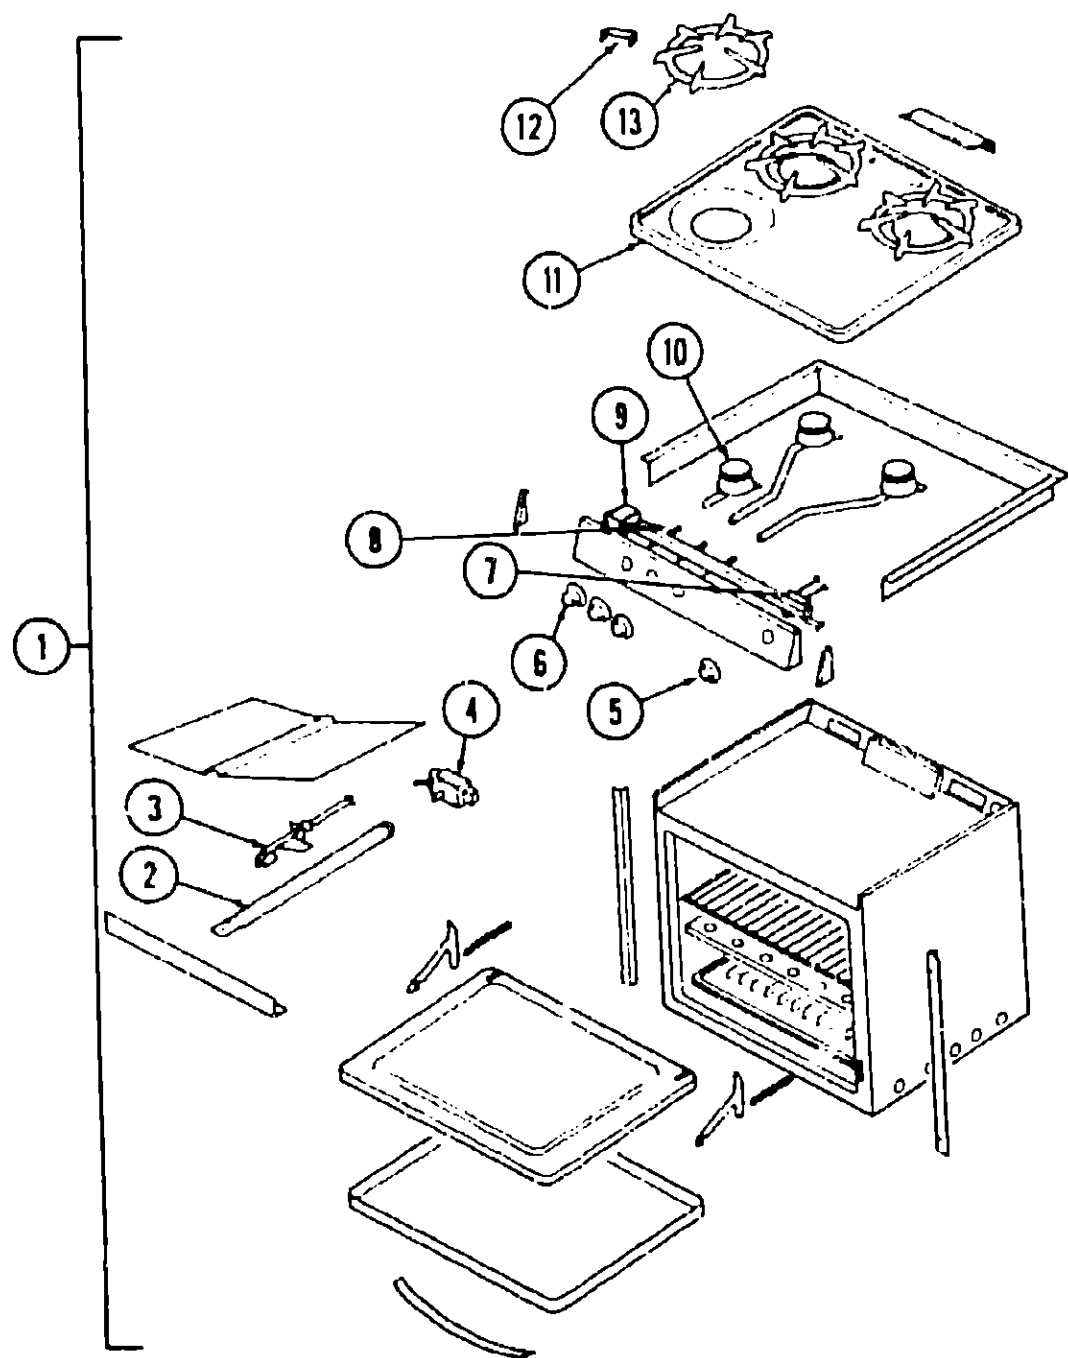

RANGE GROUP (CONTINUED)

Key	Part Number	U/M	Description
1	031648-01-000	EA	Range - Coleman - 3 Burner (2225)
2	034835-01-000	EA	Burner - Oven
3	034966-01-000	EA	Burner - Oven Pilot
4	034825-01-000	EA	Valve - Safety
5	034832-01-000	EA	Dial - Oven Thermostat
6	031648-01-739	EA	Knob - Top Burner Valve
7	034836-01-000	EA	Thermostat - Oven
8	031648-01-734	EA	Valve - Top Burner
9	031648-01-741	EA	Regulator - Pressure
10	034841-01-000	EA	Burner - Top w/o Lighter - Right Rear
	034842-01-000	EA	Burner - Top w/o Lighter - Left Rear
	035100-01-000	EA	Burner - Top w/o Lighter - Front
11	034972-01-000	EA	Cook Top - Brushed Chrome
12	003016-01-738	EA	Clip - Top Grate - Package of 12
13	003016-01-722	EA	Grate - Top Burner
	049045-01-728	EA	Broiler Pan Asm - w/insert
			Not Illustrated

RANGE GROUP (CONTINUED)

COLEMAN RANGE - 3 BURNER - 2225

**1975-1979 COMMON ITEMS FICHE
TABLE OF CONTENTS**

Introduction	A-1 - A-2
Air Conditioner Group	A-3 - A-11
Cabinetry Hardware Group	A-15 - B-18
Chevrolet Chassis Parts Group	B-19 - B-24
Control Center Group	C-1 - C-2
Furnace Group	C-3 - D-12
Generator Group	D-13 - E-4
Holding Tank Group	E-5 - E-24
Luggage Rack and Ladder Group	F-1 - F-6
Plumbing Hardware	F-7 - G-12
Range Group	G-13 - H-2
Range Hood Group	H-3 - H-4
Refrigerator Group	H-5 - J-12
Roof Vent Group	J-13 - J-15
Speed Control Group	J-17 - K-2
Toilet Group	K-3 - K-8
Water Heater Group	K-9 - K-18
Wheel Cover Group	K-19 - K-20
Windshield Wiper/Washer Group	K-21 - L-4

**RANGE GROUP
INDEX**

Coleman - Eyalevel - 2209	G-13 - G-14
Coleman - 3 Burner - 2225	G-15 - G-16
Coleman - 3 Burner - 2227	G-17 - G-18
Coleman - 4 Burner - 2224A	G-19 - G-20
Magic Chef - Small Oven - Black	G-21 - G-22
Magic Chef - Small Oven - Chrome	G-23
Magic Chef - Large Oven	G-24
Suburban - SR40LXC	H-1 - H-2