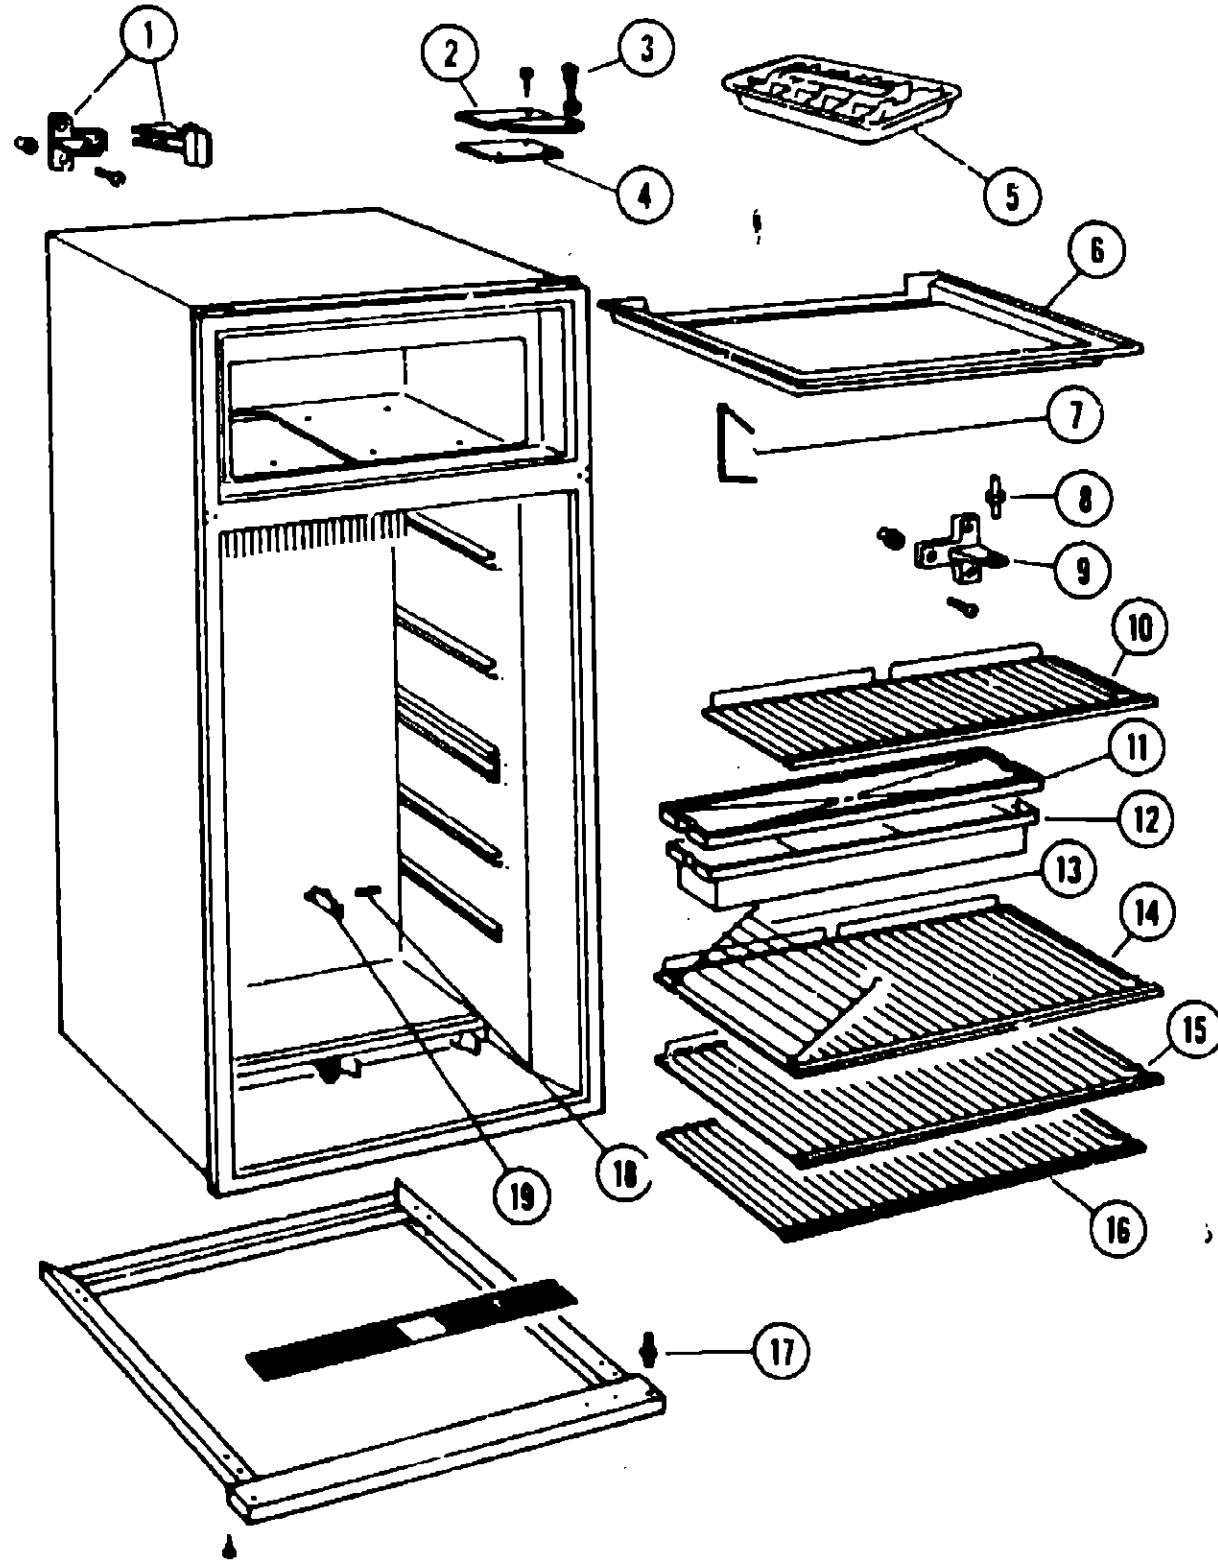

REFRIGERATOR GROUP (CONTINUED)

REFRIGERATOR GROUP (CONTINUED)

INSTAMATIC REFRIGERATOR - IM7

Key	Part Number	U/M	Description
1	003336-01-714	EA	Kit - Travel Latch - IM7
2	003336-01-722	EA	Plate - Hinge - Right Upper
3	700081-43-000	EA	Hinge Pin - Upper
4	003336-01-721	EA	Spacer - Hinge Plate
5	700081-46-000	EA	Tray - Ice Cube - w/Divider
6	700081-97-000	EA	Plate - Drip Protection
7	700082-03-000	EA	Clamp
8	700081-83-000	EA	Pin - Center Hinge
9	003336-01-723	EA	Hinge - Middle
10	700081-86-000	EA	Shelf - Upper - 170mm Deep
11	700081-87-000	EA	Cover - Drip Tray - White
12	700081-88-000	EA	Drip Tray - White
13	700081-68-000	EA	Flap - Shelf
14	700081-90-000	EA	Shelf (for one flap)
15	700081-91-000	EA	Shelf - 280mm - Deep
16	700081-92-000	EA	Shelf - 255mm - Deep
17	700081-73-000	EA	Pin - Lower Hinge
18	700081-40-000	EA	Pin
19	003336-01-748	EA	Retainer - Shell
.	054450-01-000	EA	Bubble Level - Refrigerator
.			Not Illustrated