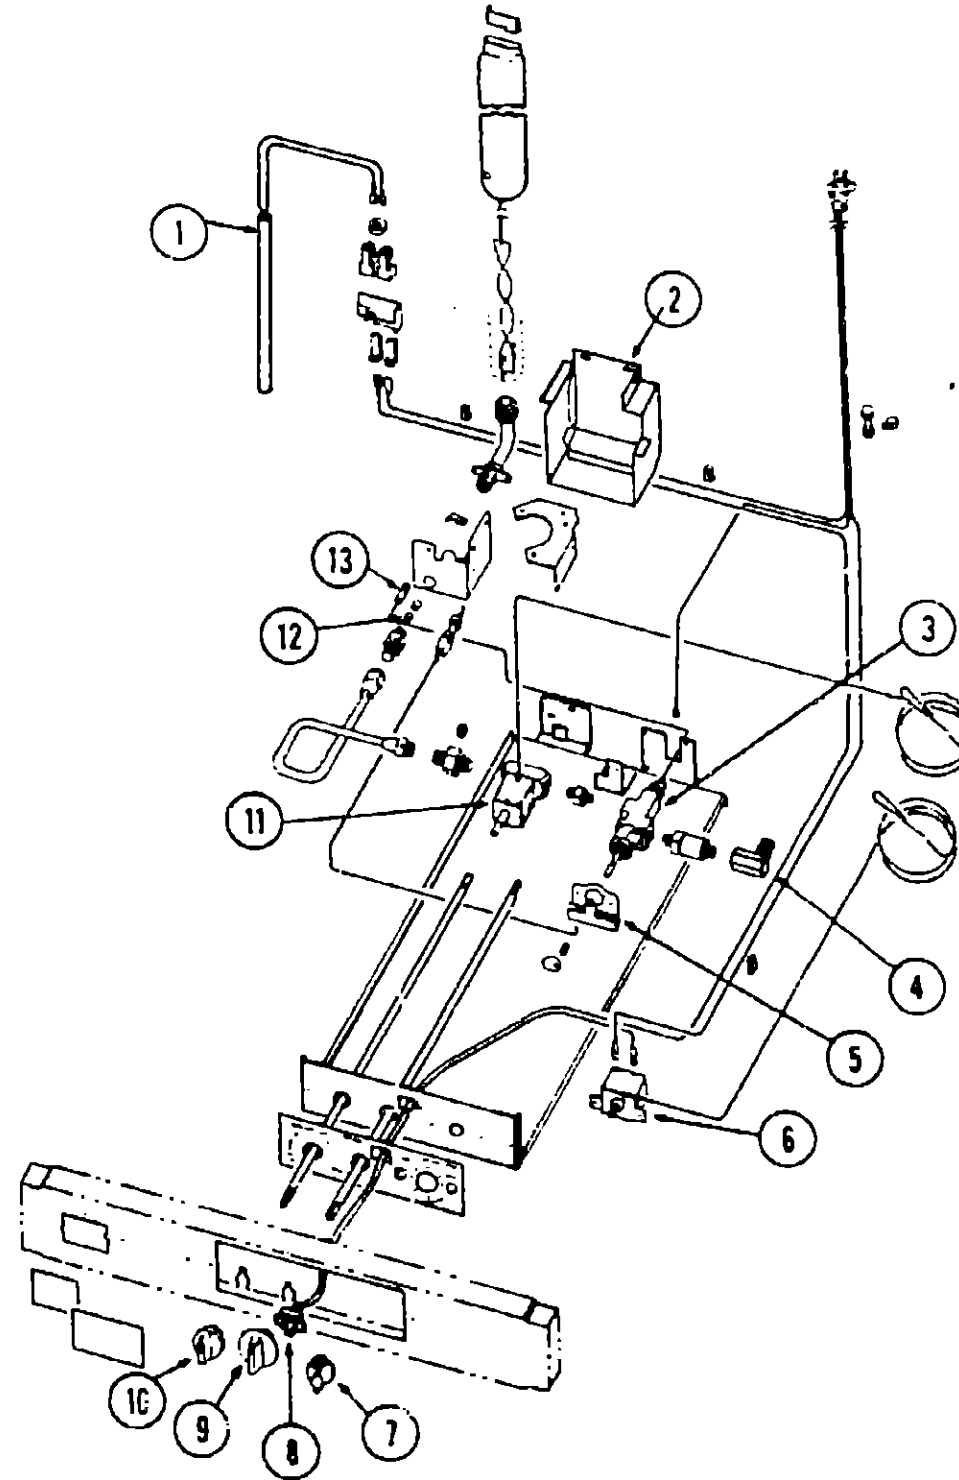

REFRIGERATOR GROUP (CONTINUED)

WINNEBAGO REFRIGERATOR - W7EG (CONTINUED)

Key	Part Number	U/M	Description
1	034544-01-713	EA	Heater - Electric
2	034544-01-730	EA	Tube - Mixture
3	034543-01-849	EA	Device - Flame Failure
4	034543-01-848	EA	Filter - Gas
5	034543-01-865	EA	Device - Ignition
6	034542-01-826	EA	Thermostat - Electric
7	034543-01-876	EA	Knob - Electric Thermostat
8	034542-01-825	EA	Switch - Slide
9	034543-01-877	EA	Knob - Gas - On/Off
10	034543-01-878	EA	Knob - Gas Thermostat
11	034542-01-815	EA	Thermostat - Gas
12	034544-01-729	EA	Orifice - Burner
13	034543-01-861	EA	Thermo Element

1975-1979 COMMON ITEMS FICHE TABLE OF CONTENTS

Introduction	A-1 - A-2
Air Conditioner Group	A-3 - A-14
Cabinetry Hardware Group	A-15 - B-18
Chevrolet Chassis Parts Group	B-19 - B-24
Control Center Group	C-1 - C-2
Furnace Group	C-3 - D-12
Generator Group	D-13 - E-4
Holding Tank Group	E-5 - E-24
Luggage Rack and Ladder Group	F-1 - F-6
Plumbing Hardware	F-7 - G-12
Range Group	G-13 - H-2
Range Hood Group	H-3 - H-4
Refrigerator Group	H-5 - J-12
Roof Vent Group	J-13 - J-15
Speed Control Group	J-17 - K-2
Toilet Group	K-3 - K-8
Water Heater Group	K-9 - K-18
Wheel Cover Group	K-19 - K-20
Windshield Wiper/Washer Group	K-21 - L-4

REFRIGERATOR GROUP INDEX

Dometic - RM66	H-5 - H-8
Dometic - RM76	H-9 - H-13
Norcold - DE728	H-11
Instamatic - IM6	H-15 - H-18
Instamatic - IM7	H-19 - H-24
Sibir - ET150	I-1 - I-4
Sibir - ET230	I-5 - I-10
Sibir - ET150/2	I-11 - I-14
Sibir - ET230/2	I-15 - I-20
Winnebago - W6EG	I-21 - J-2
Winnebago - W7EG	J-3 - J-7
Winnebago - W8EG	J-8 - J-12