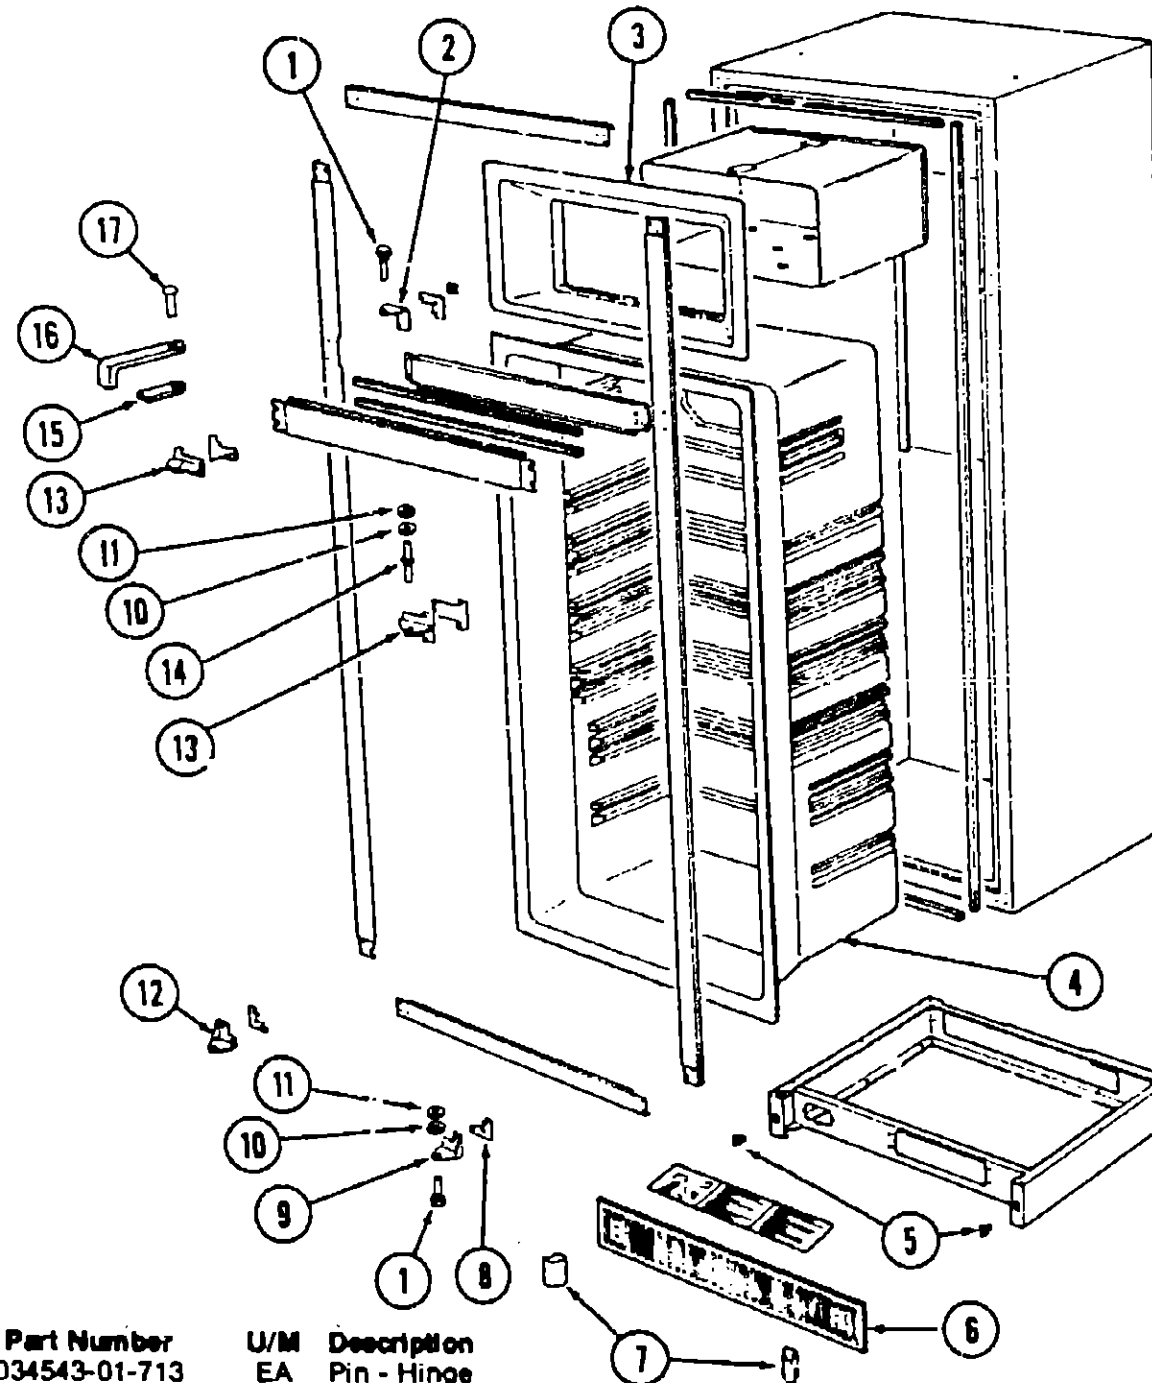

REFRIGERATOR GROUP (CONTINUED)

WINNEBAGO REFRIGERATOR - W7EG (CONTINUED)

Key	Part Number	U/M	Description
1	034543-01-713	EA	Pin - Hinge
2	034543-01-781	EA	Hinge - Top Right
	034543-01-782	EA	Hinge - Top Left
3	034544-01-707	EA	Frame - Freezer Front
4	034544-01-705	EA	Liner - Refrigerator Box
5	034543-01-727	EA	Catch - Front Apron
6	034544-01-738	EA	Apron - Front w/o Knobs
7	034543-01-726	EA	Knob - Apron - Left or Right
8	034543-01-709	EA	Packing - Hinge
9	034543-01-715	EA	Hinge - Bottom Right
10	034543-01-718	EA	Ring - Distance - Hinge
11	034543-01-717	EA	Ring - Distance - Hinge
12	034543-01-714	EA	Hinge - Bottom Left
13	034542-01-786	EA	Hinge - Center
14	034542-01-708	EA	Pin - Center Hinge
15	034542-01-758	EA	Base - Travel Latch
16	034542-01-709	EA	Latch - Travel
17	034543-01-778	EA	Screw - Travel Latch
	054450-01-000	EA	Bubble Level - Refrigerator

1975-1979 COMMON ITEMS FICHE TABLE OF CONTENTS

Introduction	A-1 - A-2
Air Conditioner Group	A-3 - A-14
Cabinetry Hardware Group	A-15 - B-18
Chevrolet Chassis Parts Group	B-19 - B-24
Control Center Group	C-1 - C-2
Furnace Group	C-3 - D-12
Generator Group	D-13 - E-4
Holding Tank Group	E-5 - E-24
Luggage Rack and Ladder Group	F-1 - F-6
Plumbing Hardware	F-7 - G-12
Range Group	G-13 - H-2
Range Hood Group	H-3 - H-4
Refrigerator Group	H-5 - J-12
Roof Vent Group	J-13 - J-15
Speed Control Group	J-17 - K-2
Toilet Group	K-3 - K-8
Water Heater Group	K-9 - K-18
Wheel Cover Group	K-19 - K-20
Windshield Wiper/Washer Group	K-21 - L-4

REFRIGERATOR GROUP INDEX

Dometic - RM66	H-5 - H-8
Dometic - RM76	H-9 - H-13
Norcold - DE728	H-14
Instamatic - IM6	H-15 - H-18
Instamatic - IM7	H-19 - H-24
Sibir - ET150	I-1 - I-4
Sibir - ET230	I-5 - I-10
Sibir - ET150/2	I-11 - I-14
Sibir - ET230/2	I-15 - I-20
Winnebago - W6EG	I-21 - J-2
Winnebago - W7EG	J-3 - J-7
Winnebago - W8EG	J-8 - J-12