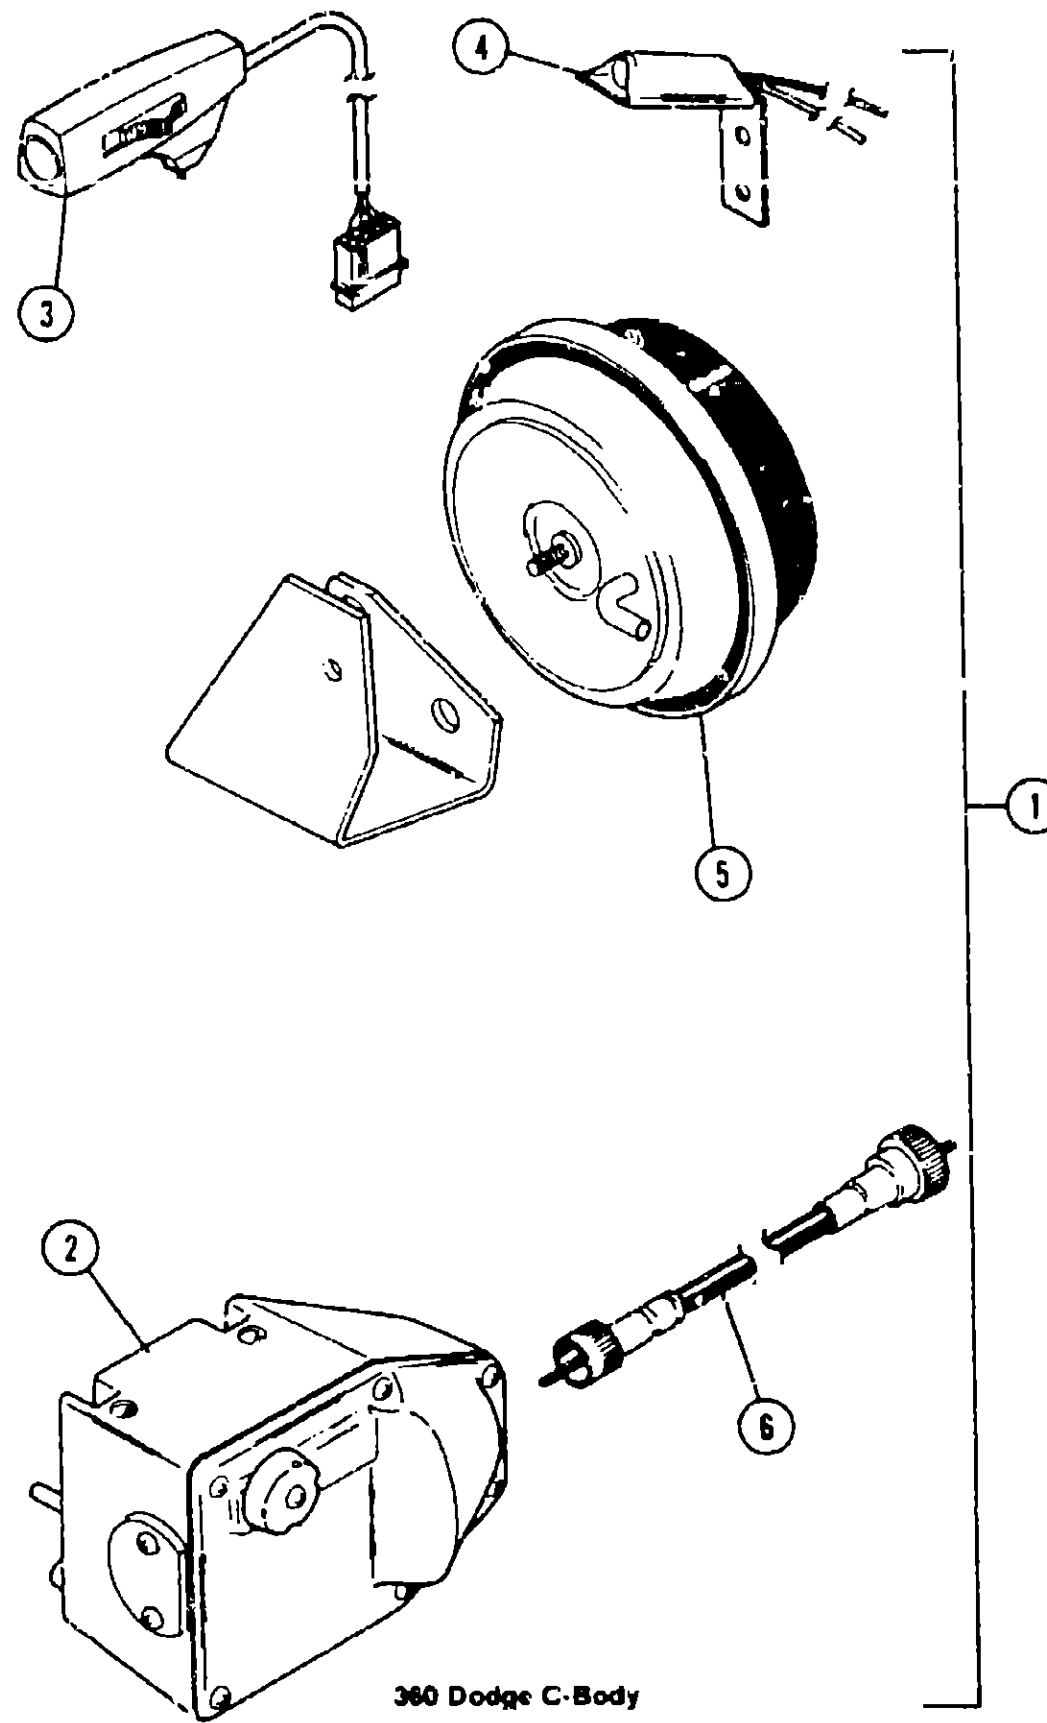

SPEED CONTROL GROUP (CONTINUED)

360 Dodge C-Body

Key	Part Number	U/M	Description
1	007298-01-00J	EA	Speed Control Package - 360 Dodge - C-Body
2	007255-01-700	EA	Regulator Asm.
3	007255-01-702	EA	Engage Switch - Clamp On
4	007255-01-704	EA	Switch Asm. - Decelerate
5	007298-01-701	EA	Servo Asm.
6	007299-01-700	EA	Cable Asm. - Transmission
.	024746-01-700	EA	Relay - Speed Control
.	007298-01-702	EA	Harness Asm.
.			Not Illustrated

**1975-1979 COMMON ITEMS FICHE
TABLE OF CONTENTS**

Introduction	A-1 - A-2
Air Conditioner Group	A-3 - A-14
Cabinetry Hardware Group	A-15 - B-18
Chevrolet Chassis Parts Group	B-19 - B-24
Control Center Group	C-1 - C-2
Furnace Group	C-3 - D-12
Generator Group	D-13 - E-4
Holding Tank Group	E-5 - E-24
Luggage Rack and Ladder Group	F-1 - F-6
Plumbing Hardware	F-7 - G-12
Range Group	G-13 - H-2
Range Hood Group	H-3 - H-4
Refrigerator Group	H-5 - J-12
Roof Vent Group	J-13 - J-15
Speed Control Group	J-17 - K-2
Toilet Group	K-3 - K-8
Water Heater Group	K-9 - K-18
Wheel Cover Group	K-10 - K-20
Windshield Wiper/Washer Group	K-21 - L-4

**SPEED CONTROL GROUP
INDEX**

Chevrolet 350 A-Body	J-17
Chevrolet 454 A-Body	J-19
Chevrolet 350 C-Body	J-19
Dodge 318 A-Body	J-20
Dodge 360 A-Body	J-21
Dodge 413 A-Body	J-22
Dodge 440 A-Body	J-23
Dodge 360 C-Body	J-24
Dodge 440 C-Body	K-1
Dodge/Chevrolet-Electronic	K-2

J-24