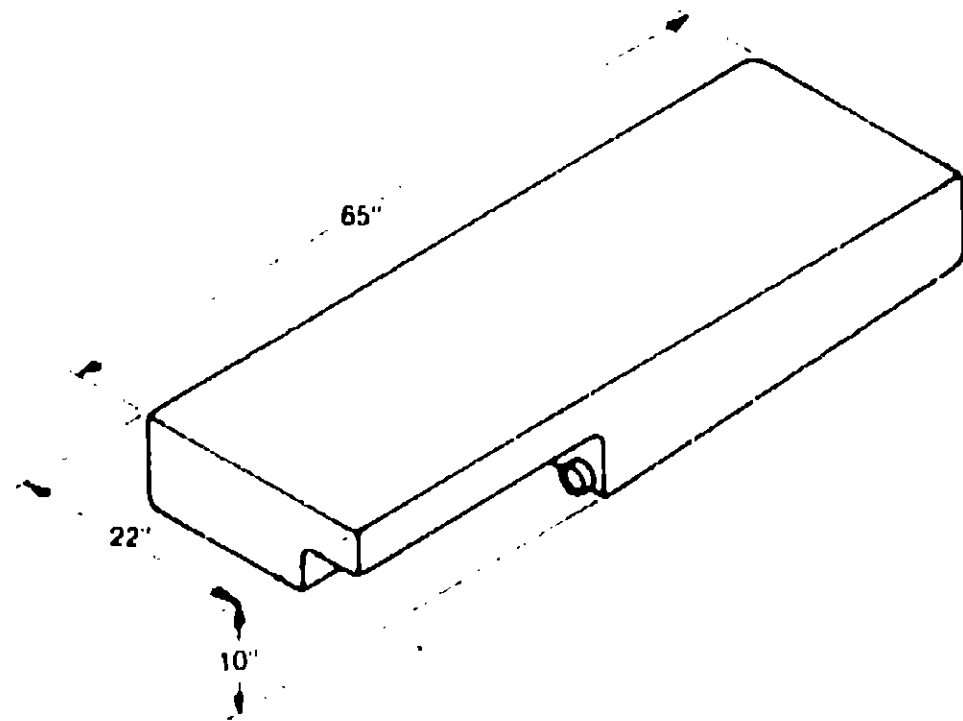

HOLDING TANK GROUP (CONTINUED)

Key Part Number U/M Description
053369-01-000 EA Holding Tank - Plastic - w/o Fittings
Used as a sewage tank
Used as a gray water tank

1978 WINNEBAGO *WDU32RU
1979 WINNEBAGO *WDU32RU
*WDU32DU