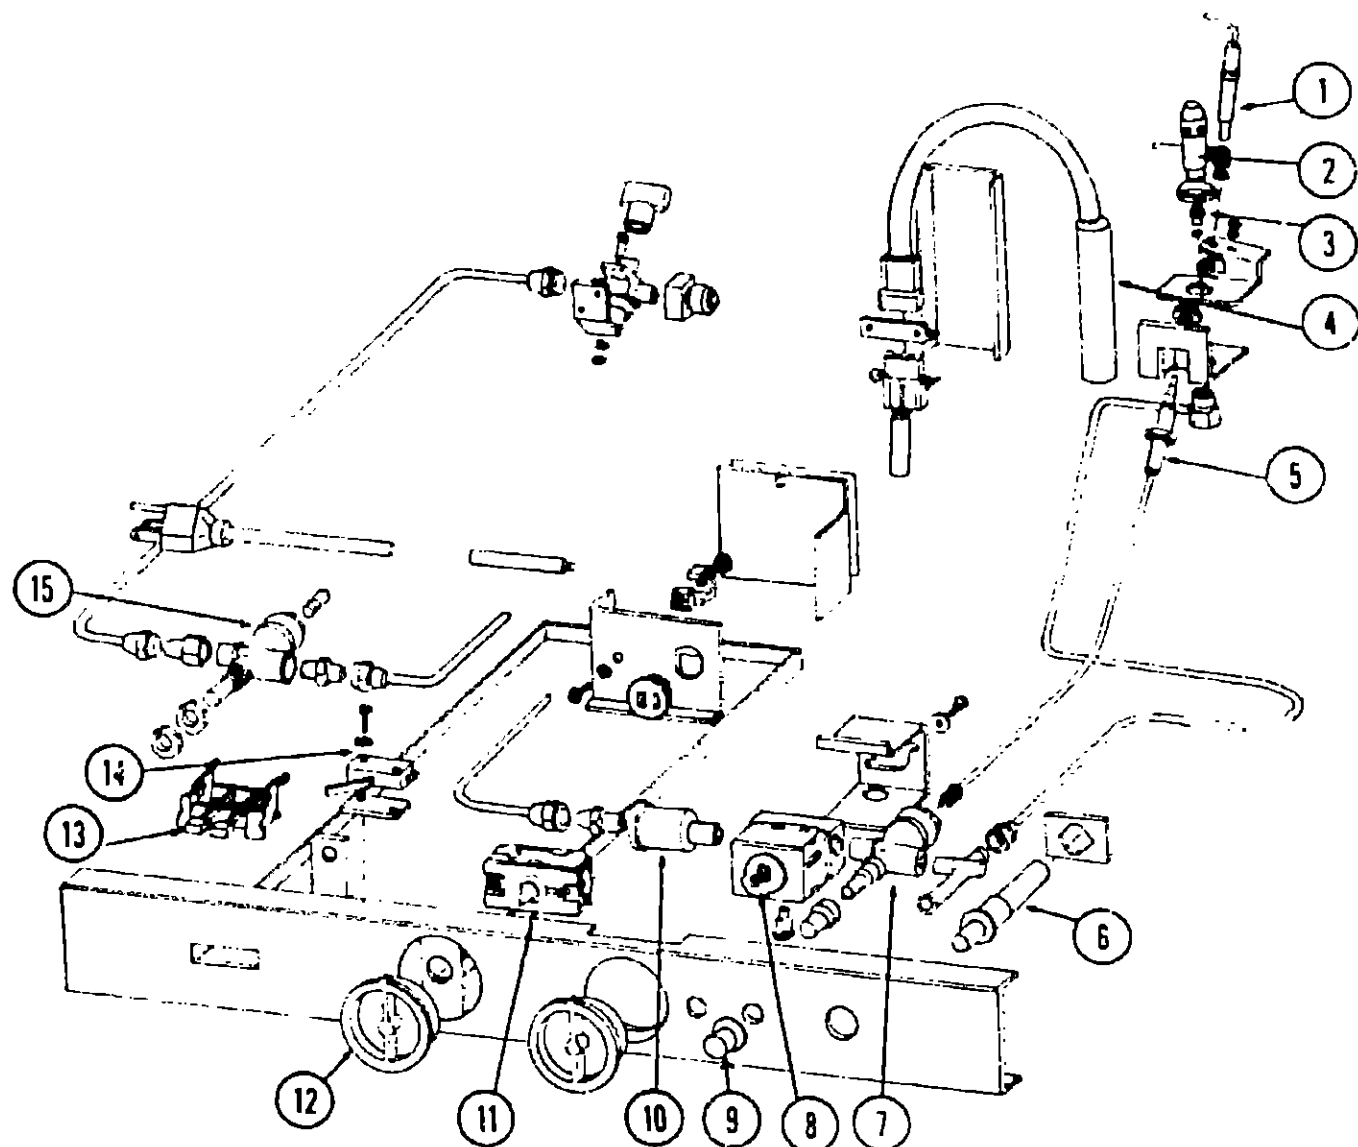

REFRIGERATOR GROUP (CONTINUED)

SIBIR REFRIGERATOR - ET150

Key	Part Number	U/M	Description
	049175-01-000	EA	Refrigerator - AC/Gas ET 150 Sibir - 1 Door Model
1	049175-01-738	EA	Plug - Ignition
2	049175-01-736	EA	Head - Burner
3	049175-01-735	EA	Jet - Burner - Bray #9
4	049175-01-728	EA	Heater - 117 VAC 160/65 Watt
5	049175-01-734	EA	Thermocouple
6	049175-01-737	EA	Igniter - Piezo
7	049175-01-733	EA	Valve - Safety
8	049175-01-732	EA	Thermostat - Gas
9	049174-01-754	EA	Cap - Pressure Test
10	049175-01-731	EA	Filter
11	049175-01-729	EA	Thermostat - Electric
12	049175-01-741	EA	Control Knob
13	049175-01-740	EA	Switch - Push Button
14	049175-01-730	EA	Switch - Micro
15	049175-01-733	EA	Safety Valve