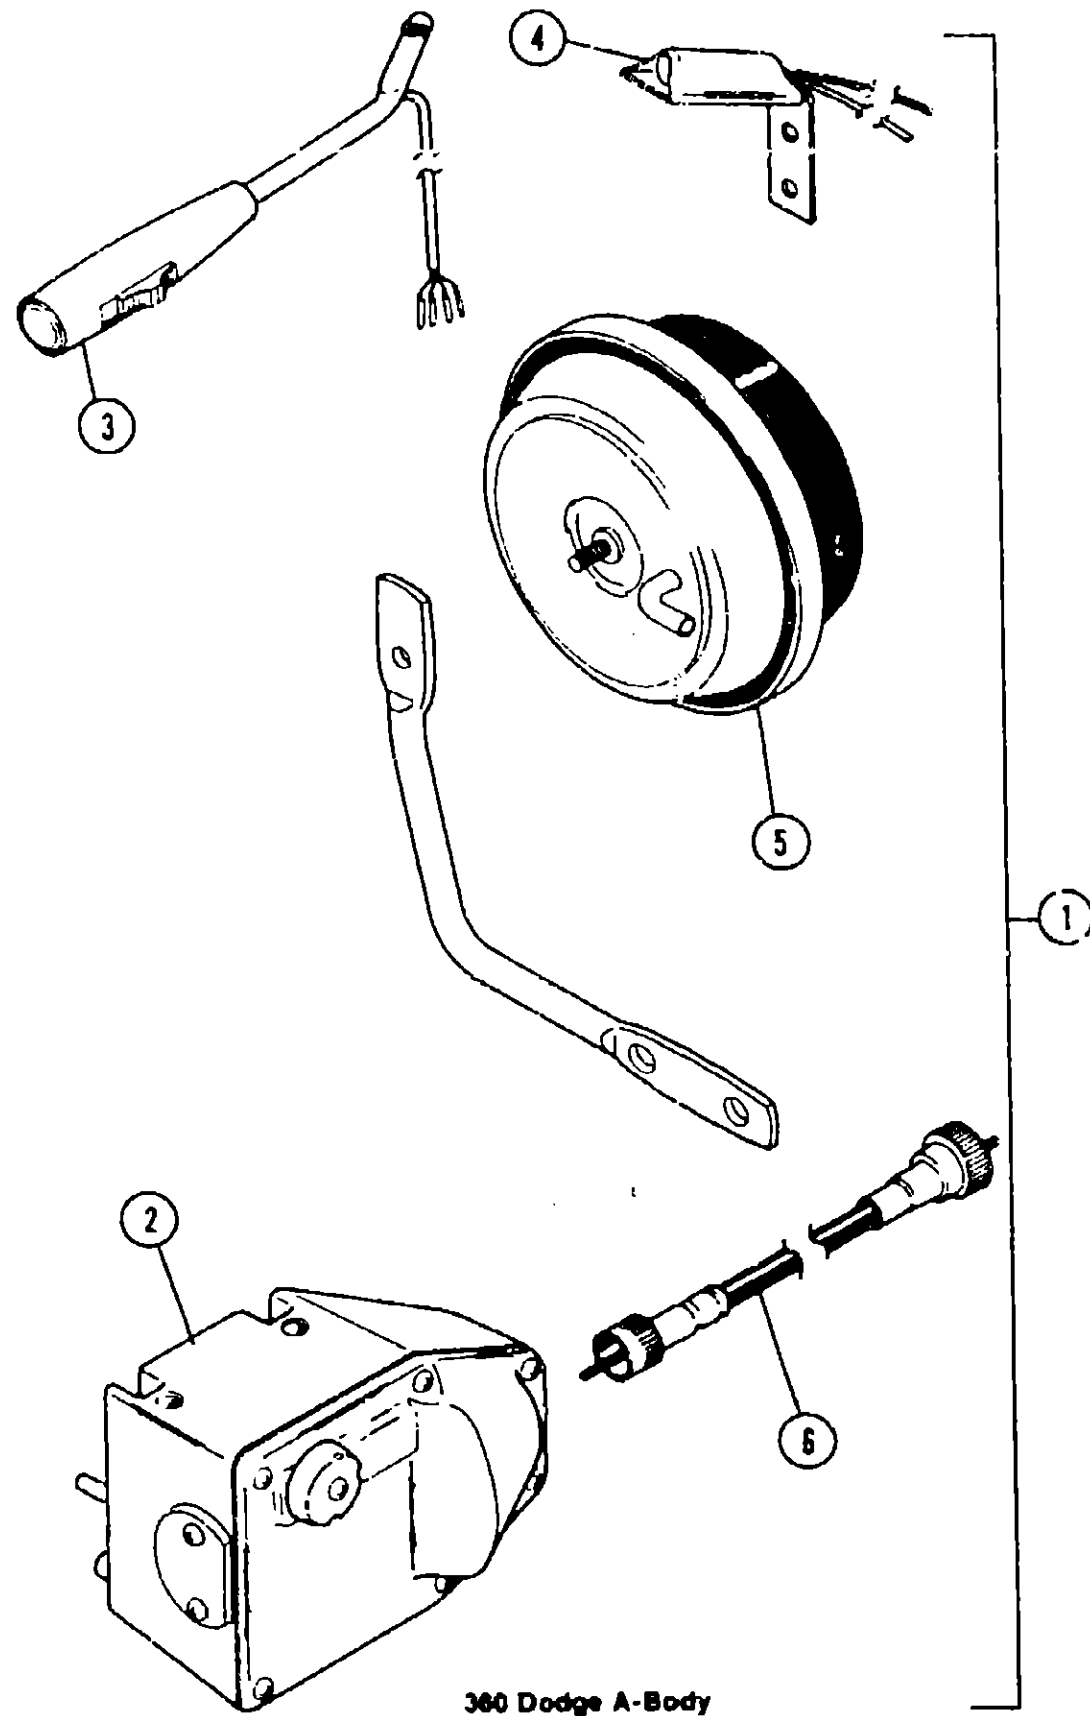

SPEED CONTROL GROUP (CONTINUED)

360 Dodge A-Body

Key	Part Number	U/M	Description
1	047841-01-000	EA	Speed Control Package - 360 C.I.D. - Dodge - Lever Type - A-Body
2	007255-01-700	EA	Regulator Asm.
3	047841-01-700	EA	Switch - Engage - Lever
4	007255-01-704	EA	Switch Asm. Decelerate
5	047841-01-701	EA	Servo Asm.
6	007255-01-703	EA	Cable Asm. - Transmission
.	024746-01-700	EA	Relay - Speed Control
.	024746-01-703	EA	Harness Asm.
.	Not Illustrated