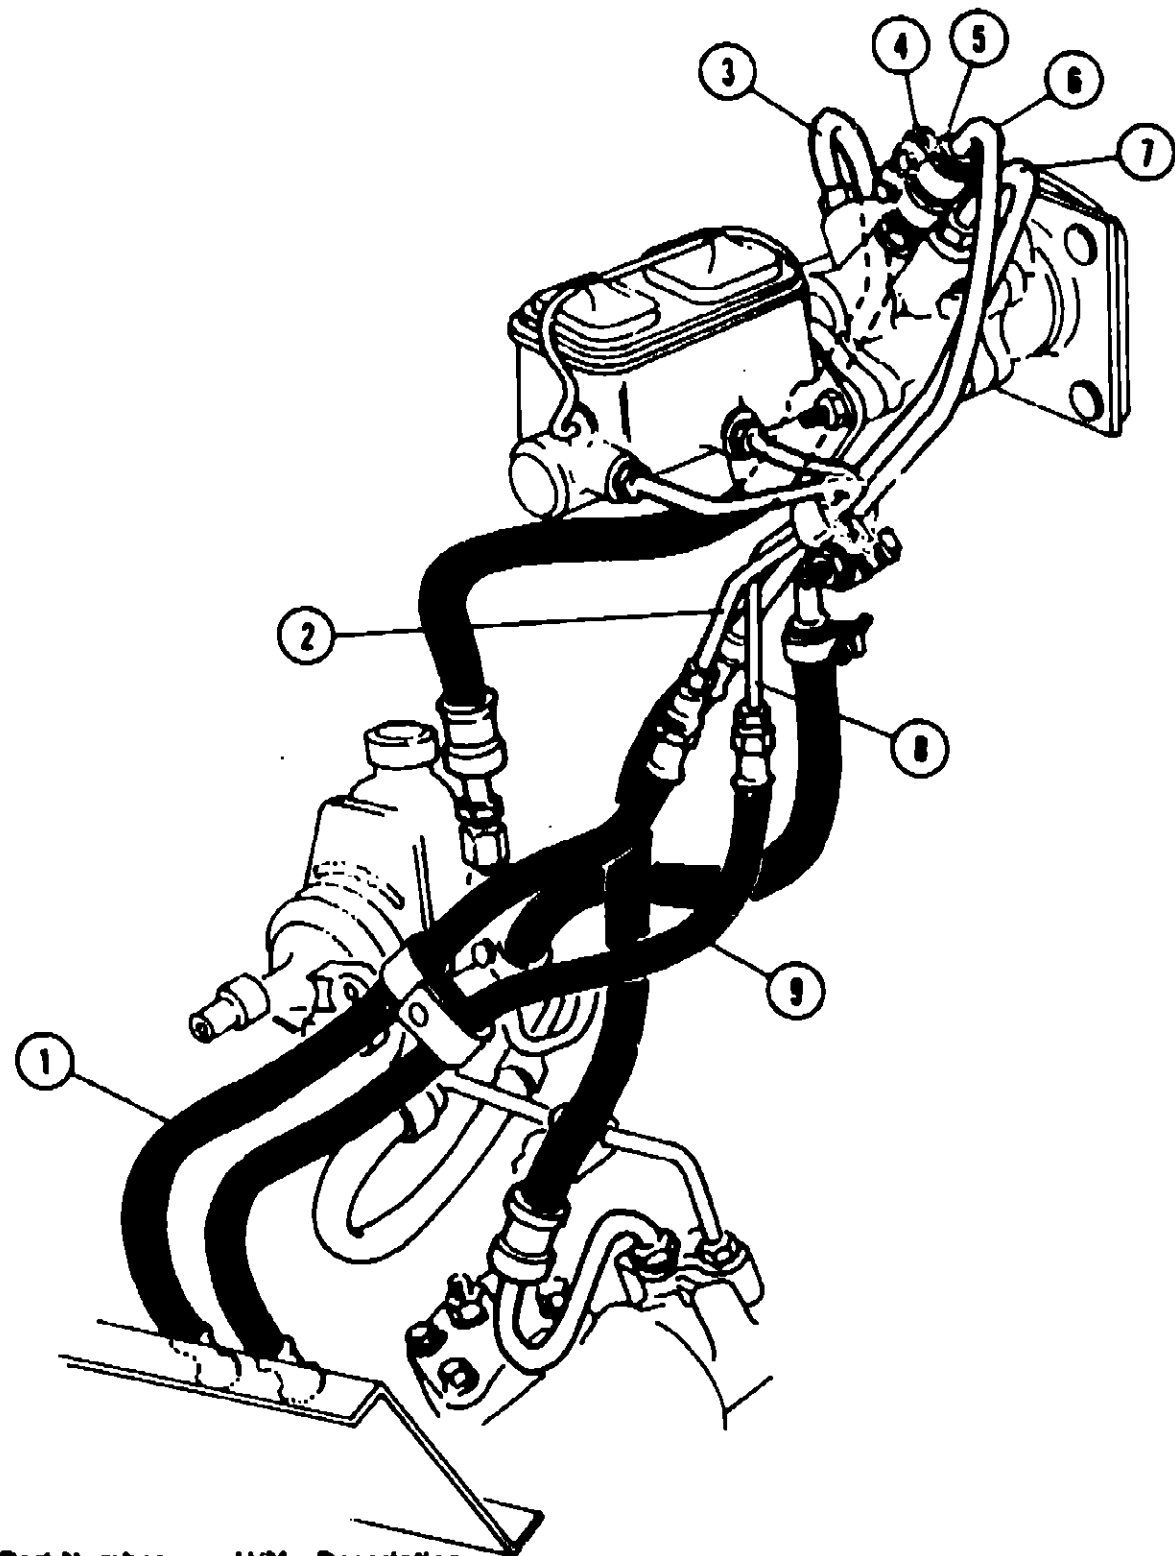

CHEVROLET CHASSIS PARTS GROUP

C-BODY CHASSIS

Key	Part Number	U/M	Description
1	701641-01-000	EA	Hose Asm. - Rear Brake - Main Cylinder
2	701661-01-000	EA	Pipe Asm. - Rear Brake - Main Cylinder
3	701656-01-000	EA	Hose Asm. - Hydrabooster Pump Outlet
4	701656-01-000	EA	Clamp - Vent Pipe Hose - Power Brake Booster
5	701659-01-000	EA	Hose - Vent Pipe - Power Brake Booster
6	701654-01-000	EA	Clamp - Optional - Vent Pipe Hose - Power Brake Booster
7	701653-01-000	EA	Hose - Vent Pipe - Power Brake Booster
8	701657-01-000	EA	Pipe Asm. - Rear - Power Brake Booster Vent
9	701660-01-000	EA	Hose Asm. - Power Brake Booster Outlet
9	701640-01-000	EA	Pipe Asm. - Main Cylinder - Front Brake
9	701640-01-000	EA	Hose Asm. - Main Cylinder - Front Brake