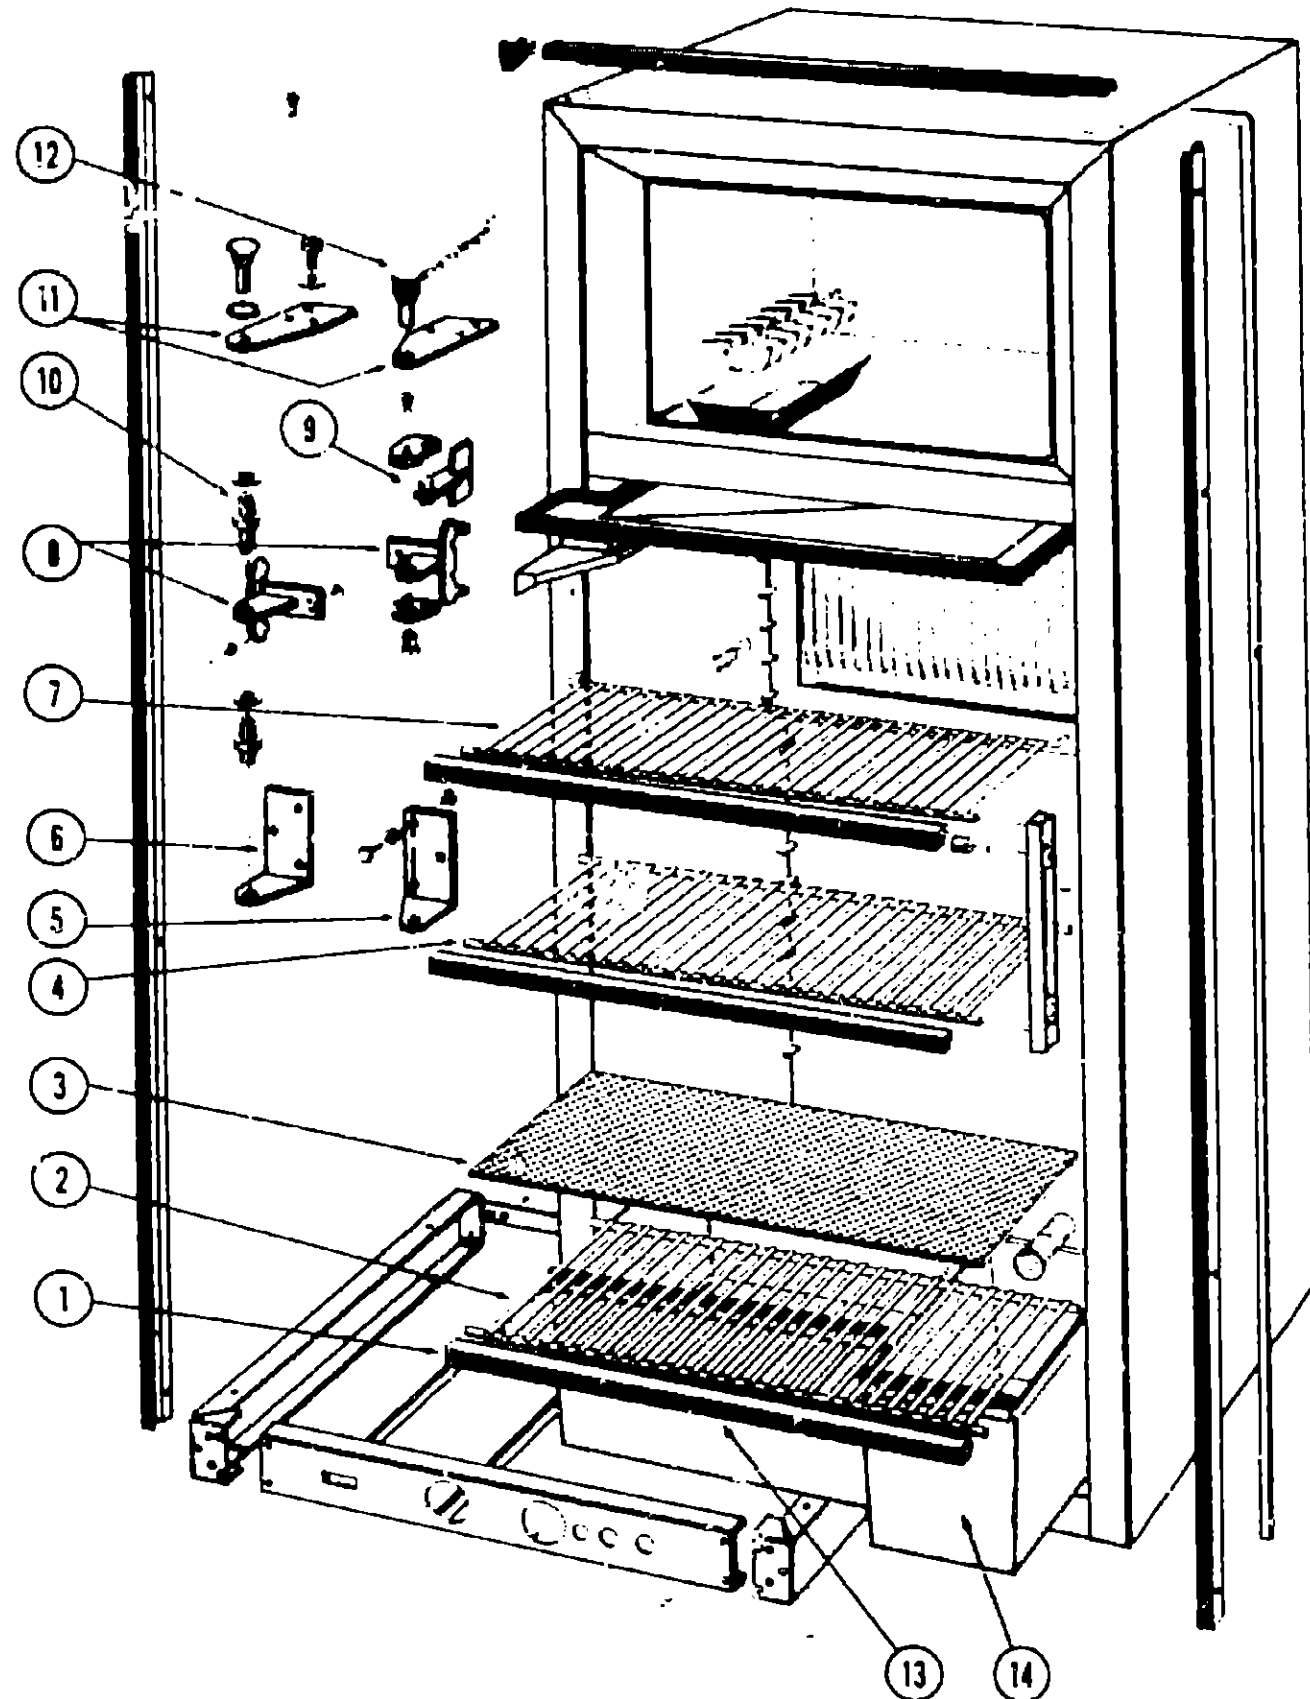

REFRIGERATOR GROUP (CONTINUED)

SIBIR REFRIGERATOR - ET230 (CONTINUED)

Key	Part Number	U/M	Description
1	049175-01-723	EA	Shelf Trim
2	049174-01-715	EA	Shelf - Wire Bottom
3	049175-01-725	EA	Shelf - Glass
4	049174-01-714	EA	Shelf - Wire Center
5	049175-01-703	EA	Bracket - Bottom Hinge - Right
6	049175-01-702	EA	Bracket - Bottom Hinge - Left
7	049174-01-713	EA	Shelf - Wire - Top
8	049174-01-702	EA	Bracket - Center Hinge
9	049174-01-758	EA	Kit - Travel Latch - Plastic
10	049174-01-711	EA	Pin - Hinge - Center
11	049175-01-704	EA	Bracket - Hinge - Upper Left or Right
12	049175-01-742	EA	Pin - Travel - Lock Top
13	049175-01-726	EA	Bin - Salad - Large
14	049175-01-727	EA	Bin - Salad
	054450-01-000	EA	Bubble Level - Refrigerator
	065792-01-000	EA	Air Flow Kit - Sibir Refrigerator
			Not Illustrated