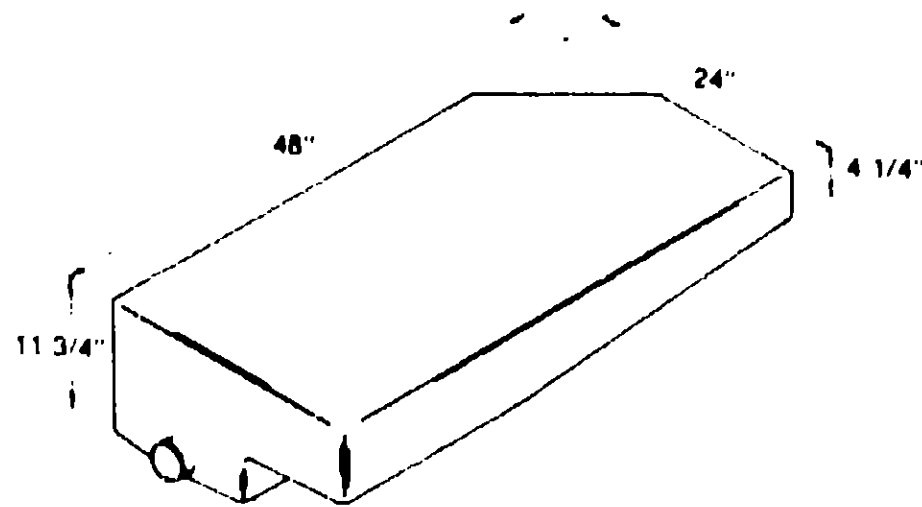

HOLDING TANK GROUP (CONTINUED)

Key Part Number U/M Description
044582-01-000 EA Holding Tank - Plastic - w/o Fittings

Used as a sewage tank
*Used as a gray water tank

1976 WINNEBAGO	1977 WINNEBAGO	1978 WINNEBAGO	1979 WINNEBAGO
D27CU D27CUL	D27DRK D27D/DL	WDU27RK WDU27RT	WDU27RT
1976 ITASCA C27A C27AL	1977 ITASCA C27A C27AL	1978 ITASCA ICP27RT