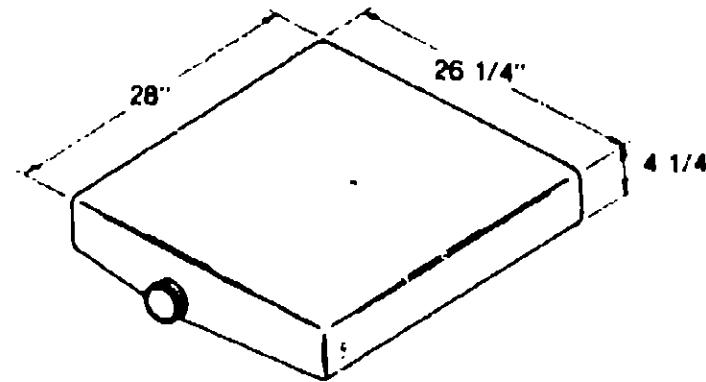

Key Part Number U/M Description
038831-01-000 EA Holding Tank - Plastic - w/o Fittings

Used as a sewage tank
*Used as a gray water tank

1975 WINNEBAGO	1975 ITASCA
*D25CUL	*C24C
*D25CU	
*D19	

**1975-1978 COMMON ITEMS FICHE
TABLE OF CONTENTS**

Introduction	A-1 - A-2
Air Conditioner Group	A-3 - A-14
Cabinetry Hardware Group	A-15 - B-18
Chevrolet Chassis Parts Group	B-19 - B-24
Control Center Group	C-1 - C-2
Furnace Group	C-3 - D-12
Generator Group	D-13 - E-4
Holding Tank Group	E-5 - E-24
Luggage Rack and Ladder Group	F-1 - F-8
Plumbing Hardware	F-7 - G-12
Range Group	G-13 - H-2
Range Hood Group	H-3 - H-4
Refrigerator Group	H-5 - J-12
Roof Vent Group	J-13 - J-15
Speed Control Group	J-17 - K-2
Toilet Group	K-3 - K-8
Water Heater Group	K-9 - K-18
Wheel Cover Group	K-19 - K-20
Windshield Wiper/Washer Group	K-21 - L-4

**HOLDING TANK
INDEX**

Sewage and Gray Water Holding Tanks - Plastic and Fiberglass	E-5 - E-24