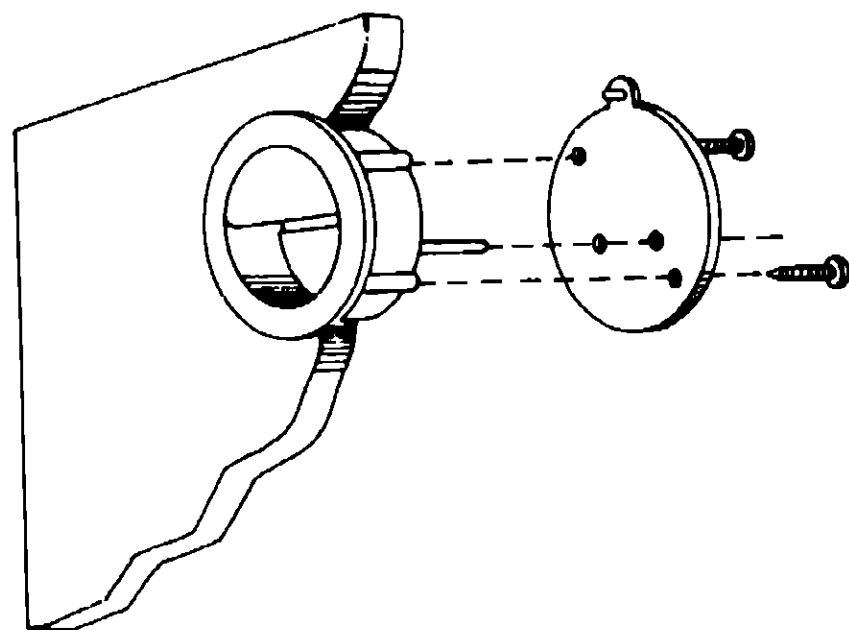

CABINETHY HARDWARE GROUP

Key	Part Number	U/M	Description
	057945-01-KG1	EA	Kit - Door Latch - Flat Latch - Winnebago Kit Contains Screws, Latch, Strike and Backplate
	057945-01-K08	EA	Kit - Door Latch - Flat Latch - Itasca Kit Contains Screws, Latch, Strike and Backplate