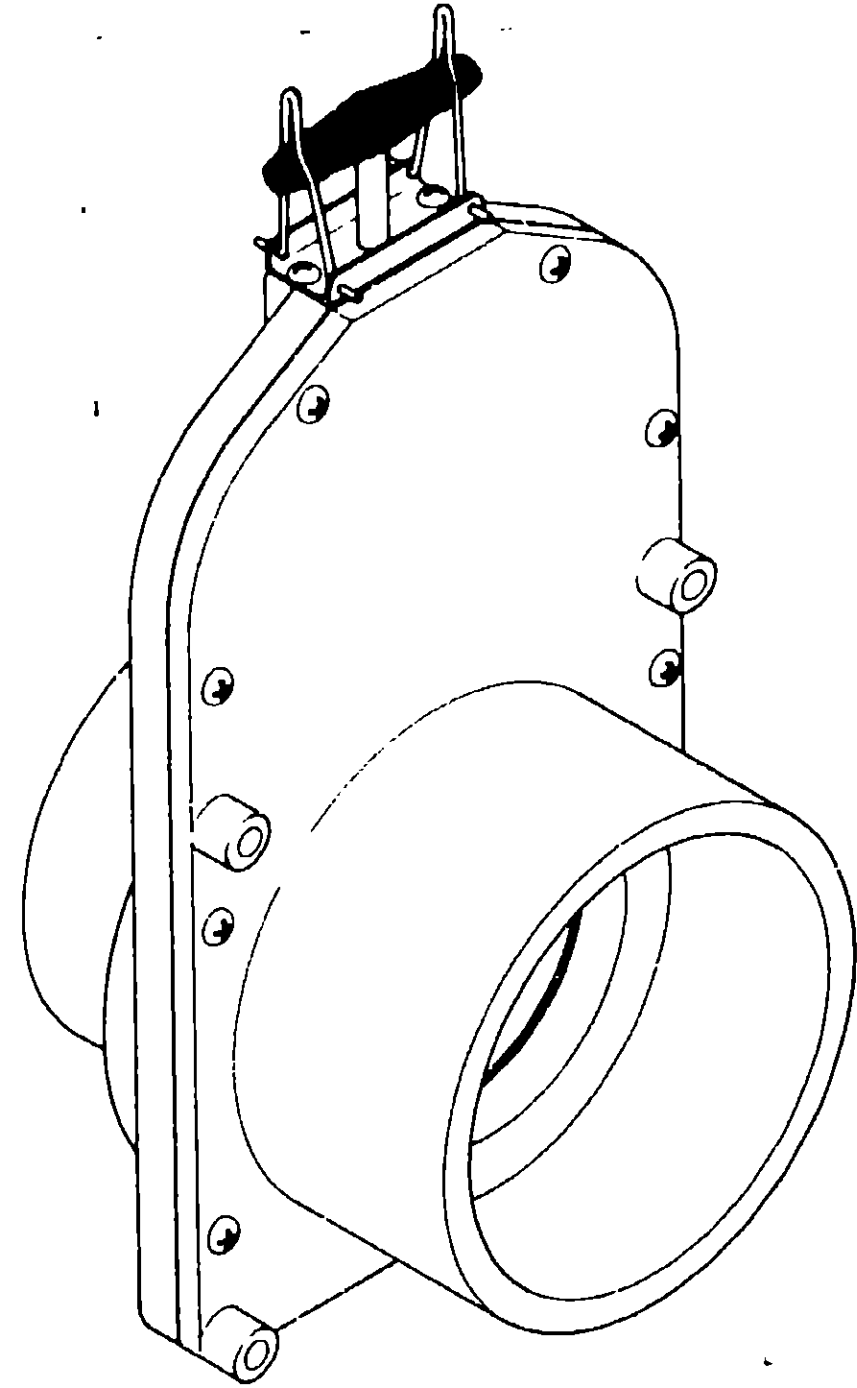

PLUMBING HARDWARE GROUP INDEX

Adapters, Faucets, Fittings, Valves and Water Pumps	F-7 - G-12
---	------------

PLUMBING HARDWARE GROUP (CONTINUED)

Key	Part Number	U/M	Description
	010210-01-000	EA	Valve - Sanitary - Thetford 3HB - w/Handle