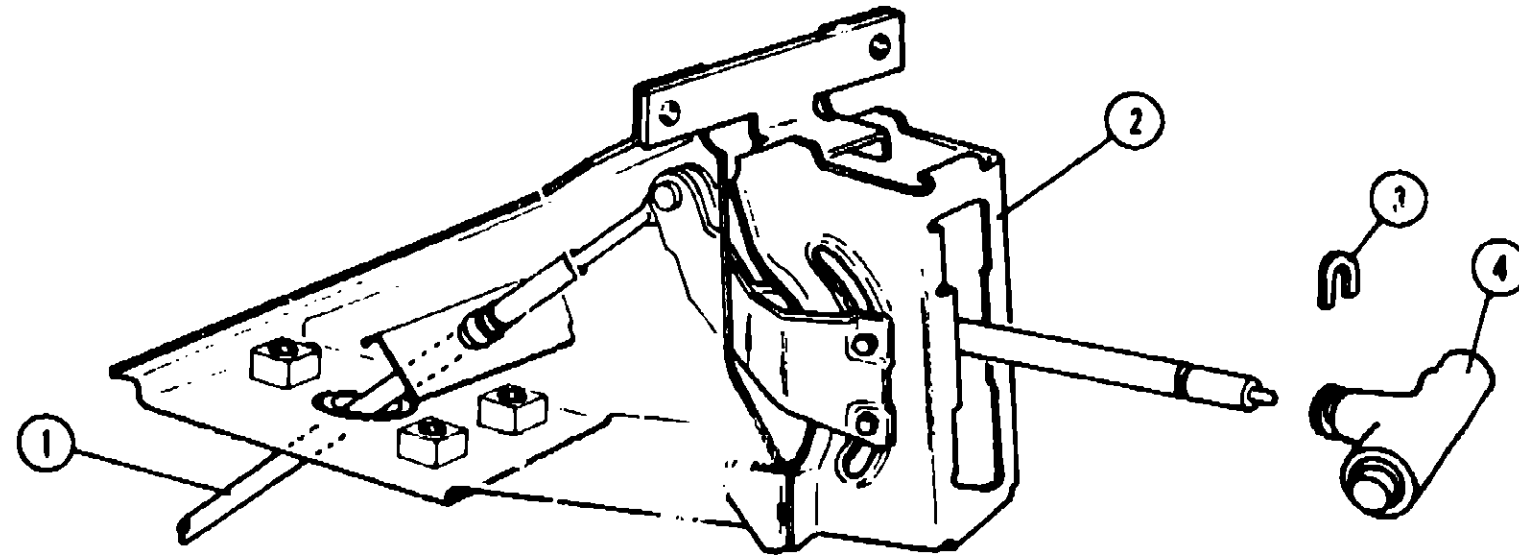

CHEVROLET CHASSIS PARTS GROUP (CONTINUED)

C-BODY CHASSIS

Key	Part Number	U/M	Description
1	701634-01-000	EA	Cable Asm. - Transmission Control
2	701635-01-000	EA	Shifter Asm. - Transmission Control
3	701632-01-000	EA	Retainer - Transmission Control Lever Knob
4	701631-01-000	EA	Knob and Button Assembly - Transmission Control Lever