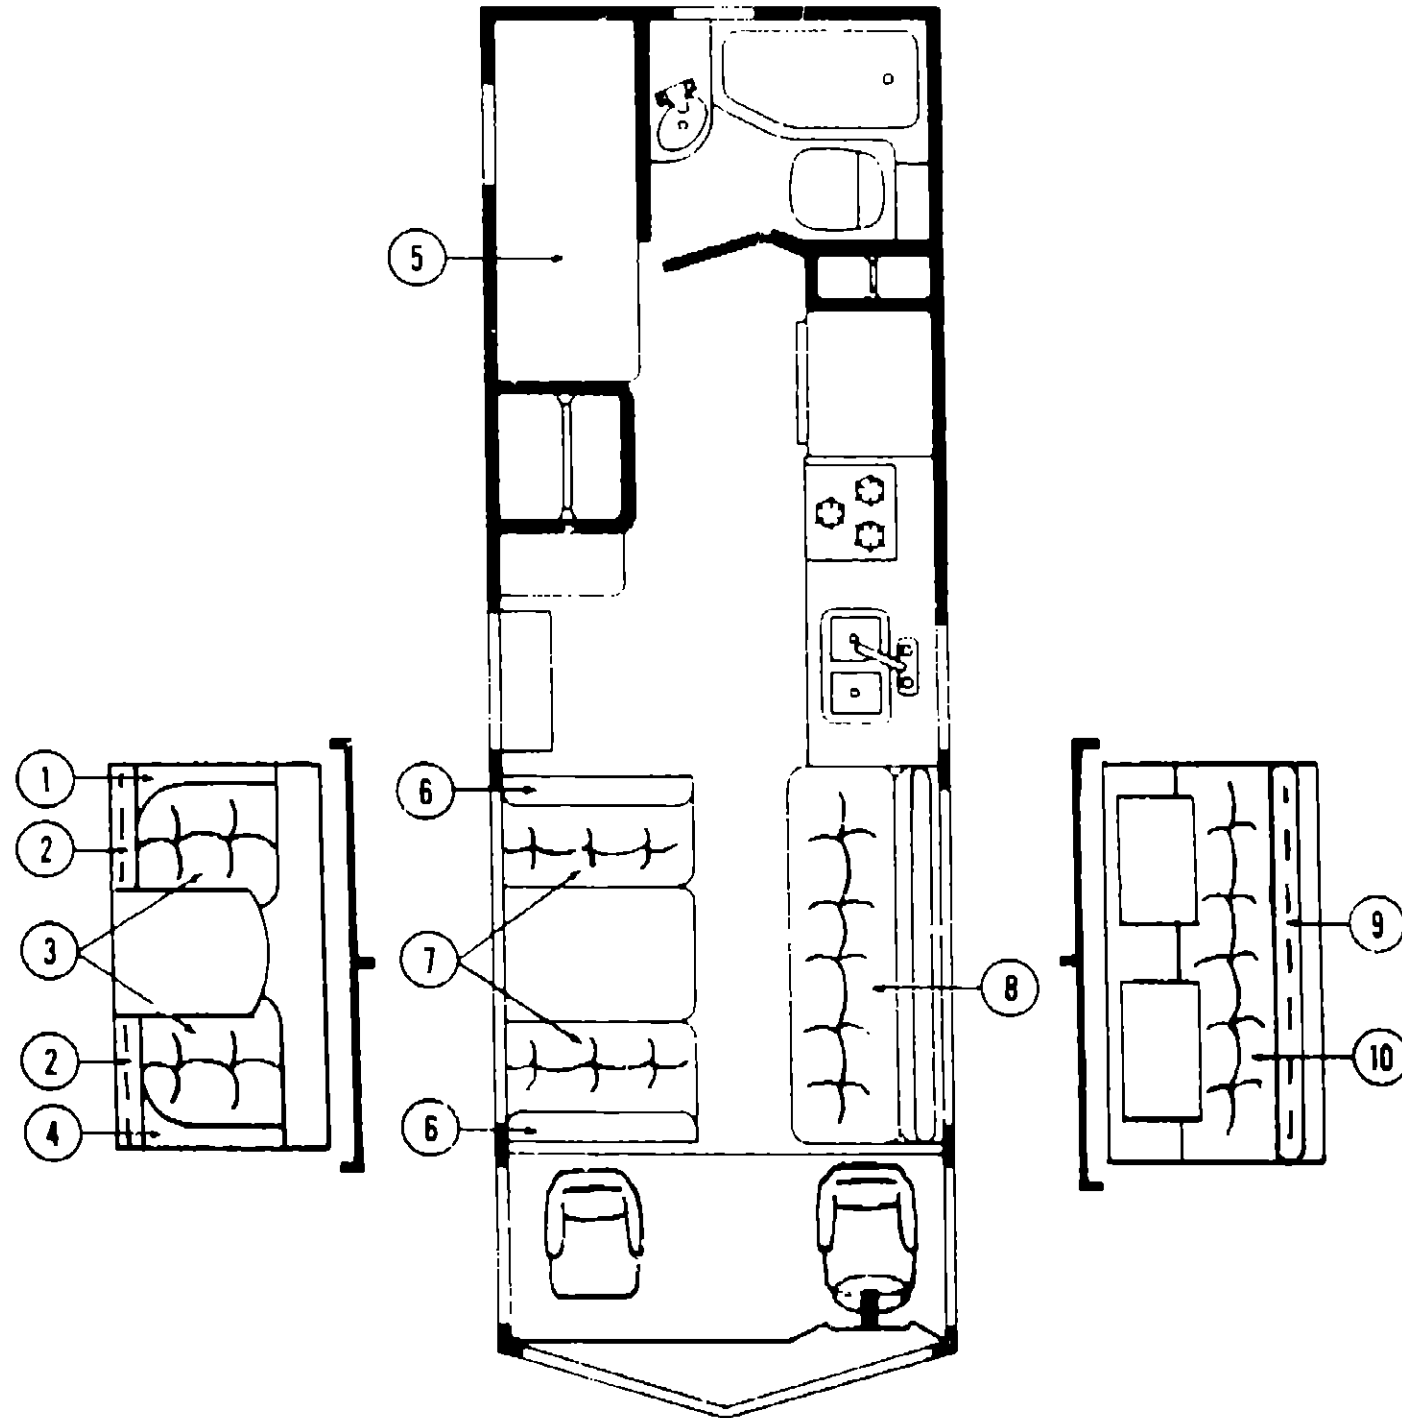

CORNER LOUNGE CHAIR CUSHIONS

Key	Part Number	U/M	Description
1	059744-09-L04	EA	Cushion - Chair Wedge - Right - Rust
1	059744-09-L05	EA	Cushion - Chair Wedge - Right - Brown
1	059744-09-L06	EA	Cushion - Chair Wedge - Right - Blue
1	059744-11-M04	EA	Cushion - Chair Wedge - Right - Rust
1	059744-11-M05	EA	Cushion - Chair Wedge - Right - Blue
1	059744-11-M06	EA	Cushion - Chair Wedge - Right - Beige
	059747-09-L04	EA	Cover - Chair Wedge Cushion - Right - Rust
	059747-09-L05	EA	Cover - Chair Wedge Cushion - Right - Brown
	059747-09-L06	EA	Cover - Chair Wedge Cushion - Right - Blue
	059747-07-M04	EA	Cover - Chair Wedge Cushion - Right - Rust
	059747-07-M05	EA	Cover - Chair Wedge Cushion - Right - Blue
	059747-07-M06	EA	Cover - Chair Wedge Cushion - Right - Beige
2	059742-05-L04	EA	Cushion - Lounge Chair Back - Rust
2	059742-05-L05	EA	Cushion - Lounge Chair Back - Brown
2	059742-05-L06	EA	Cushion - Lounge Chair Back - Blue
2	059742-06-M04	EA	Cushion - Lounge Chair Back - Rust
2	059742-06-M05	EA	Cushion - Lounge Chair Back - Blue
2	059742-06-M06	EA	Cushion - Lounge Chair Back - Beige
	059745-05-L04	EA	Cover - Lounge Chair Back Cushion - Rust
	059745-05-L05	EA	Cover - Lounge Chair Back Cushion - Brown
	059745-05-L06	EA	Cover - Lounge Chair Back Cushion - Blue
	059745-04-M04	EA	Cover - Lounge Chair Back Cushion - Rust
	059745-04-M05	EA	Cover - Lounge Chair Back Cushion - Blue
	059745-04-M06	EA	Cover - Lounge Chair Back Cushion - Beige
3	059743-05-L04	EA	Cushion - Lounge Chair Bottom - Rust
3	059743-05-L05	EA	Cushion - Lounge Chair Bottom - Brown
3	059743-05-L06	EA	Cushion - Lounge Chair Bottom - Blue
3	059743-06-M04	EA	Cushion - Lounge Chair Bottom - Rust
3	059743-06-M05	EA	Cushion - Lounge Chair Bottom - Blue
3	059743-06-M06	EA	Cushion - Lounge Chair Bottom - Beige
	059746-05-L04	EA	Cover - Lounge Chair Bottom Cushion - Rust
	059746-05-L05	EA	Cover - Lounge Chair Bottom Cushion - Brown
	059746-05-L06	EA	Cover - Lounge Chair Bottom Cushion - Blue
	059746-04-M04	EA	Cover - Lounge Chair Bottom Cushion - Rust
	059746-04-M05	EA	Cover - Lounge Chair Bottom Cushion - Blue
	059746-04-M06	EA	Cover - Lounge Chair Bottom Cushion - Beige
4	059744-10-L04	EA	Cushion - Chair Wedge - Left - Rust
4	059744-10-L05	EA	Cushion - Chair Wedge - Left - Brown
4	059744-10-L06	EA	Cushion - Chair Wedge - Left - Blue
4	059744-12-M04	EA	Cushion - Chair Wedge - Left - Rust
4	059744-12-M05	EA	Cushion - Chair Wedge - Left - Blue
4	059744-12-M06	EA	Cushion - Chair Wedge - Left - Beige
	059747-10-L04	EA	Cover - Chair Wedge Cushion - Left - Rust
	059747-10-L05	EA	Cover - Chair Wedge Cushion - Left - Brown
	059747-10-L06	EA	Cover - Chair Wedge Cushion - Left - Blue
	059747-08-M04	EA	Cover - Chair Wedge Cushion - Left - Rust
	059747-08-M05	EA	Cover - Chair Wedge Cushion - Left - Blue
	059747-08-M06	EA	Cover - Chair Wedge Cushion - Left - Beige

REAR BUNK CUSHIONS