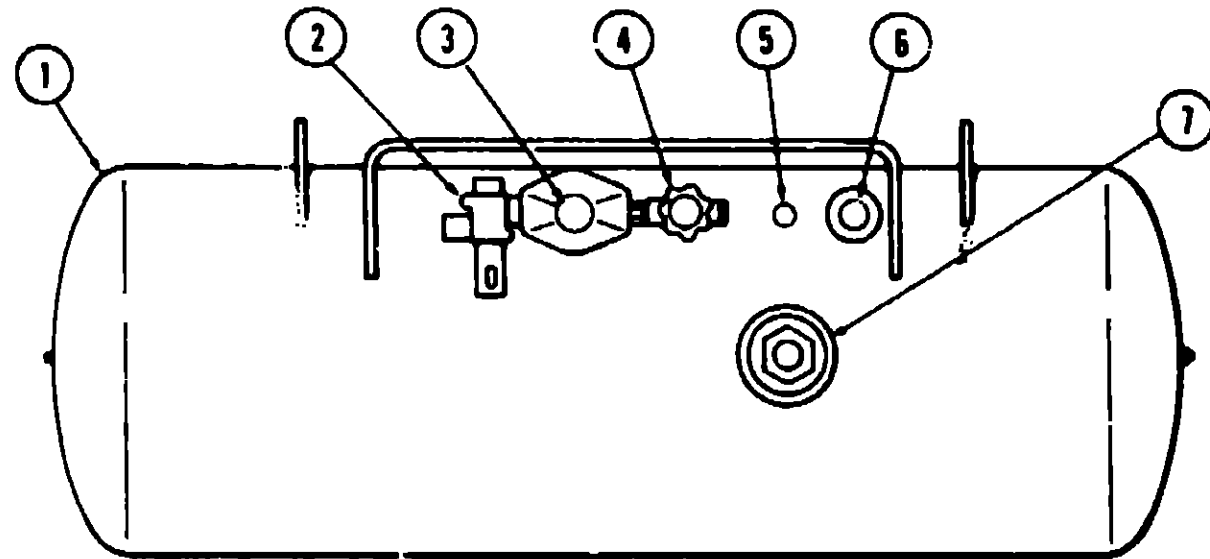

LP GROUP

LP GROUP

Key	Part Number	U/M	Description
1	052769-01-000	EA	Tank As.m. - LP - Frame Mount - 42 Pound
1	063378-01-000	EA	Tank As.n. - LP - Frame Mount - 80 Pound
2	047221-01-000	EA	Detector - LP Gas Leak - Rosan
	065741-01-000	EA	Detector - LP Gas Leak - Marshalltown Instruments
3	058706-01-000	EA	Cover - Regulator - 2 Stage
	058705-01-000	EA	Regulator - Two Stage - LP Gas
4	049421-01-703	EA	Valve - Vapor Relief
5	040421-01-700	EA	Gauge - Liquid Level - 20% LP
6	040421-01-701	EA	Valve - Filler - LP
	040421-01-702	EA	Cap - Plastic Filler Valve
7	040421-01-707	EA	Gauge - Float - w/Visible Dial - 85 Pound Tank
	042281-01-700	EA	Gauge - Float - w/Visible Dial - 42 Pound Tank
	040421-01-706	EA	Dial - Visible Face - Float Gauge (Tank w/o Electric Transmitter)
	040421-01-705	EA	Dial - Transmitter - 0-90 Ohm (Float Gauge)
	045703-01-000	EA	Hose Asm - LP - 3/8" I.D. x 24"
	047737-02-000	EA	Support - LP Tank - 89 25"
	047737-03-000	EA	Support - LP Tank - 30 50"
			Not Illustrated

WINN AIR WITH LANDI HARTOG (A-BODY)

Key	Part Number	U/M	Description
	065279-01-000	EA	Relief Valve - Hydrostatic - Sherwood
	065287-02-000	EA	Valve - Gasoline Shut-Off
	065820-02-000	EA	Hose Asm - High - Pressure - 36"
	067290-01-001	EA	Hose - Vapor - 5/8" x 51"
	068050-04-000	EA	LP Mixer
	068142-01-000	EA	Tube Asm - Converter - Copper w/Flare Nuts - 5/16" x 90° Bend
	068144-01-000	EA	Bracket - Angle - Converter
	068197-01-000	EA	Instrument Asm - LP
	068201-01-000	EA	Converter Asm - LP A-Box'y
	035927-01-001	EA	Steel Rod - Threaded - 1/4" - 20 x 8"

LOUNGE GROUP

LESTER LOUNGE AND OVERHEAD CABINET

Key	Part Number	U/M	Description
	067045-01-L04	EA	Cabinet Asm. - Pullout Couch - w/o Door or Hardware
	067045-01-M04	EA	Cabinet Asm. - Pullout Couch - w/o Door or Hardware
	061793-01-L04	EA	Door Asm. - Furnace - w/Mesh Insert - 13" x 17.4" - w/o Hardware
	M68629-03-M04	EA	Door Asm. - Furnace - w/Mesh Insert - 13" x 17.4" - w/o Hardware
	047205-11-000	EA	Brass Mesh - 12.75" x 14.75" - Furnace Grill
	047205-12-000	EA	Brass Mesh - 10" x 14.5" - Furnace Grill
	067033-01-L04	EA	Cabinet Asm. - Overhead - Lounge - w/o Doors or Hardware
	M00556-02-M04	EA	Cabinet Asm. - Overhead - Lounge - w/o Doors or Hardware
	057992-56-L04	EA	Door Asm. - Overhead Cabinet - 11.5" x 28.2" - w/o Hardware
	M00377-26-M04	EA	Door Asm. - Overhead Cabinet - 11.5" x 28.2" - w/o Hardware
	056875-02-000	EA	Leg Asm. - Couch
	022517-01-000	EA	End Cap - 1" x 1" - Brown
	053163-01-000	EA	Bracket Couch Slide
	053347-01-000	EA	Wire - Pin - Spring - 3/32"
	053346-01-000	EA	Steel Pin - 1/4" x 4" - 3/32" Hole
	054398-01-000	EA	Bracket - Center Support - Lester Lounge - Brown

SPRUNG COUCH OPTION