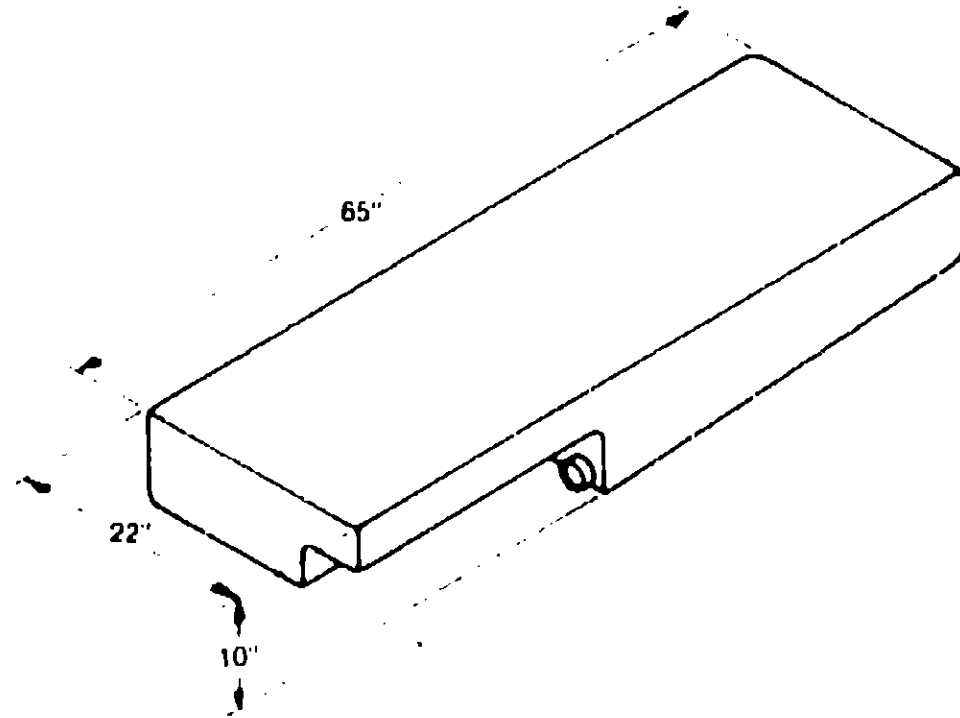

HOLDING TANK GROUP (CONTINUED)

Key Part Number U/M Description
053369-01-000 EA Holding Tank - Plastic - w/o Fittings

Used as a sewage tank
• Used as a gray water tank

1978 WINNEBAGO *WDU32RU
1979 WINNEBAGO *WDU32RU
*WDU32DU