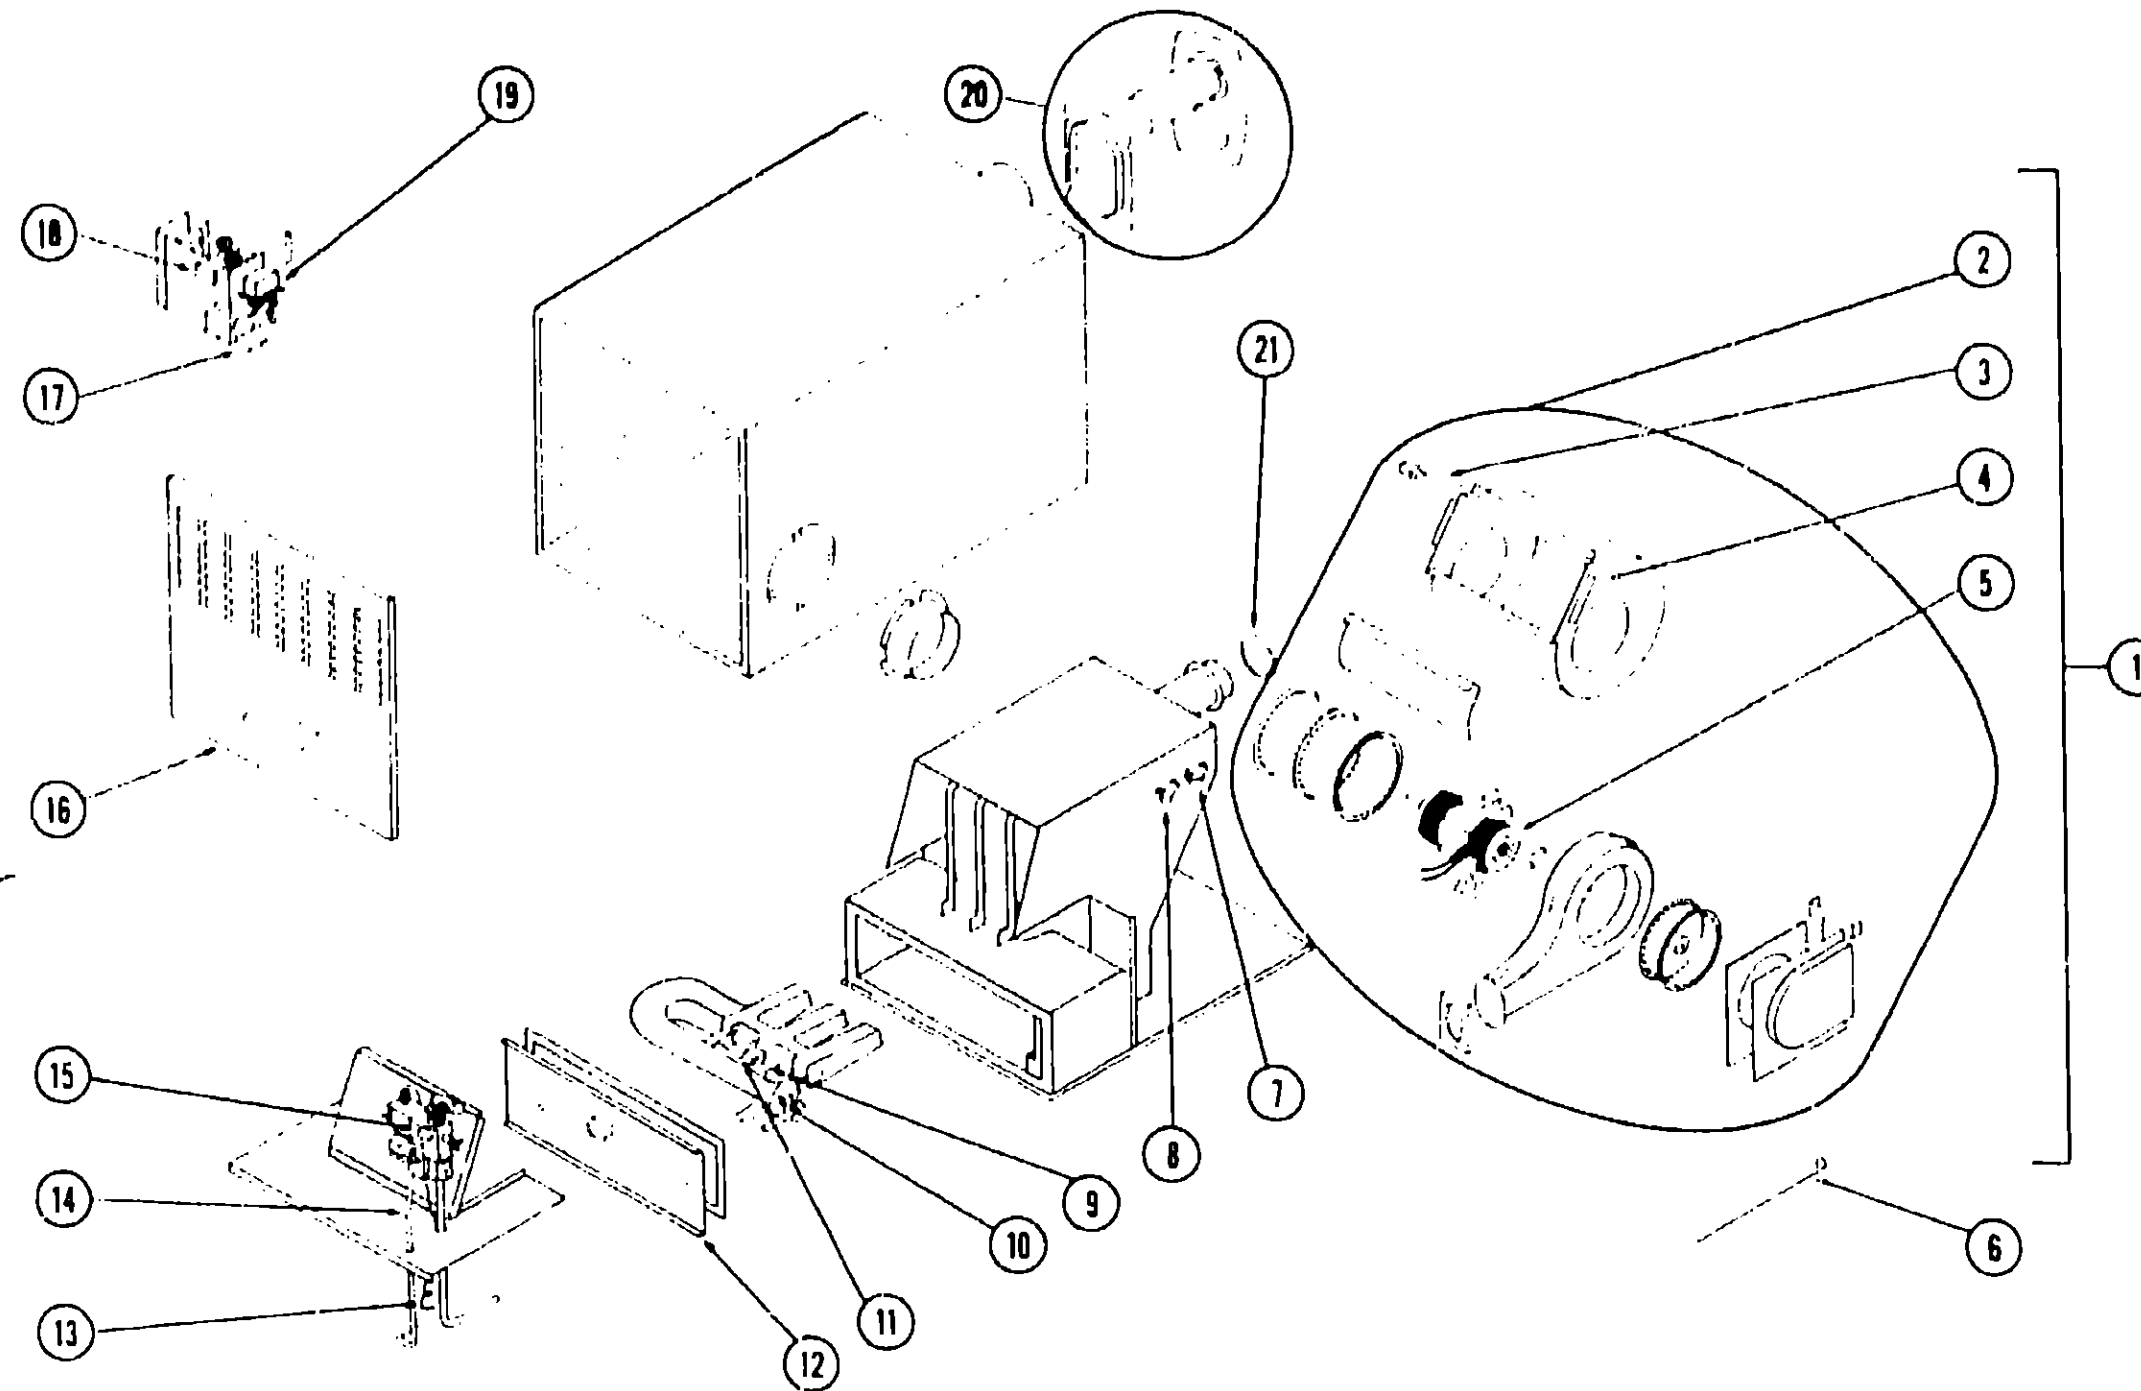

FURNACE GROUP (CONTINUED)

FURNACE - COLEMAN - 4230

Key	Part Number	U/M	Description
1	041604-01-000	EA	Furnace - 28,000 BTU - Under Counter Mount 4200 Series - Coleman
2	041604-01-702	EA	Blower Asm. - Complete
3	041603-01-700	EA	Switch - Sail
4	041602-01-716	EA	Circuit Breaker
5	033269-01-729	EA	Motor - 12 Volt
6	041602-01-702	EA	Rod - Lighter w/Chain
7	700088-21-000	EA	Switch - Fan - Close 140° - Open 100°
8	041603-01-701	EA	Switch - Limit - Open 210° - Close 170°
9	049043-01-707	EA	Orifice - .060"
10	041603-01-707	EA	Coil - Igniter

Key	Part Number	U/M	Description
11	041602-01-701	EA	Pilot - Burner (w/Igniter and Pilot Spud)
12	041602-01-700	EA	Door - Burner w/Gasket
13	041602-01-715	EA	Thermocouple
14	041602-01-717	EA	Tube - Pilot - Formed Steel
15	041603-01-703	EA	Gas Valve - Eaton
	041603-01-705	EA	Gas Valve - General Controls
	041603-01-710	EA	Kit - Gas Valve Conversion - General Controls
16	041602-01-706	EA	Panel - Front w/Latch
17	033269-01-713	EA	Capacitor - 750 Mfd. - 50 Volt - D.C.
18	033269-01-734	EA	Switch - On/Off - 3 Terminal
19	700088-35-000	EA	Relay - 12 Volt - 3 Amp.
20	041606-01-000	EA	Vent Package
21	041602-01-707	EA	Gasket - Exhaust
			Not Illustrated

C-11

1975-1979 COMMON ITEMS FICHE TABLE OF CONTENTS

Introduction	A-1 - A-2
Air Conditioner Group	A-3 - A-14
Cabinetry Hardware Group	A-15 - B-18
Chevrolet Chassis Parts Group	B-19 - B-23
Control Center Group	C-1 - C-2
Furnace Group	C-3 - C-12
Generator Group	C-13 - C-14
Holding Tank Group	E-1 - E-4
Luggage Rack and Ladder Group	E-5 - E-6
Plumbing Hardware	F-1 - G-12
Range Group	G-13 - H-2
Range Hood Group	H-3 - H-4
Refrigerator Group	H-5 - H-12
Roof Vent Group	J-13 - J-15
Speed Control Group	J-17 - K-2
Toilet Group	K-3 - K-8
Water Heater Group	K-9 - K-18
Wheel Cover Group	K-19 - K-20
Windshield Wiper/Washer Group	K-21 - L-4

FURNACE GROUP INDEX

Coleman - 4023 - 23,000 BTU	C-3 - C-4
Coleman - 4028 - 28,000 BTU	C-5 - C-6
Coleman - 4030 - 30,000 BTU	C-7 - C-8
Coleman - 4225 - 23,000 BTU	C-9 - C-10
Coleman - 4230 - 28,000 BTU	C-11 - C-12
Coleman - 4235 - 31,000 BTU	C-13 - C-14
Coleman - 4316 - 16,000 BTU	C-15 - C-16
Coleman - 4319 - 19,000 BTU	C-17 - C-18
Coleman - 4322 - 22,000 BTU	C-19 - C-20
Coleman - 4322 - 22,000 BTU w/Electric Ignition	C-21 - C-22
Coleman - 4328 - 28,000 BTU	C-23 - C-24
Coleman - 4328 - 28,000 BTU w/Electric Ignition	D-1 - D-2
Coleman - 4324 - 24,000 BTU w/Electronic Ignition	D-3 - D-4
Coleman - 4330 - 30,000 BTU w/Electronic Ignition	D-5 - D-6
Coleman - 4332 - 34,000 BTU w/Electronic Ignition	D-7 - D-8
Lear - Siegler - SRF32 - 32,000 BTU	D-9 - D-10
Suburban - NT16 - 16,000 BTU	D-11 - D-12

C-12