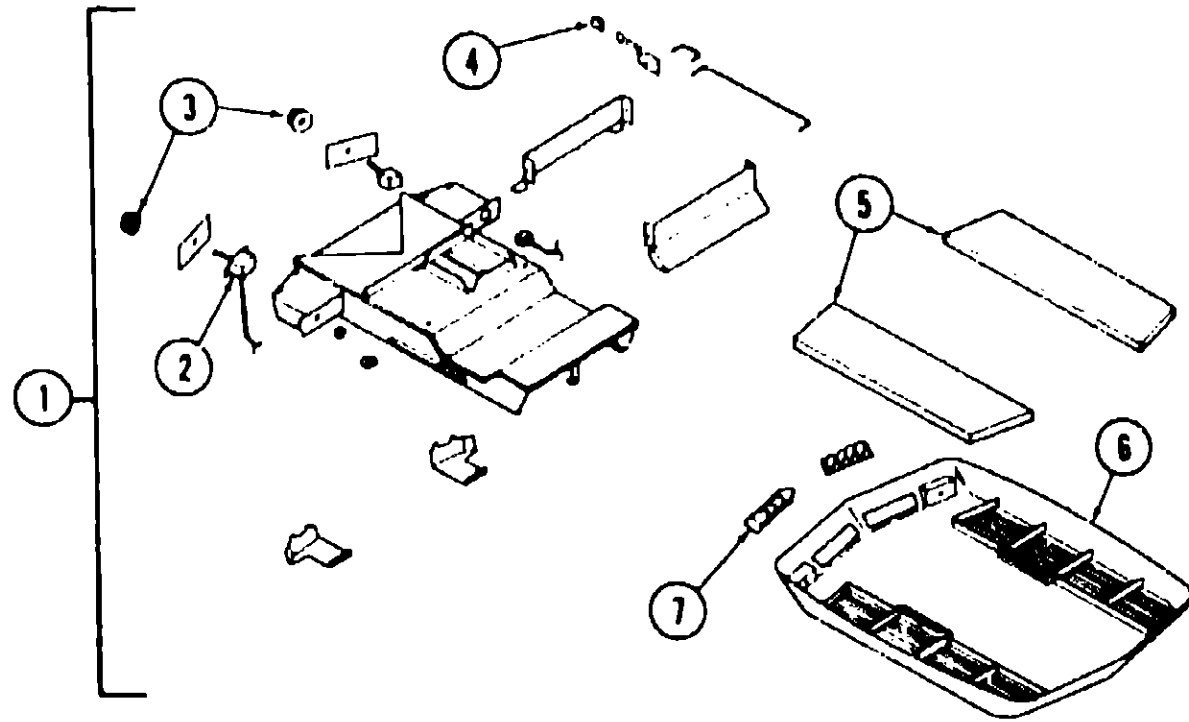

AIR CONDITIONER GROUP (CONTINUED)

CEILING ASM. - 13,500 BTU - COOL ONLY - 8723A714, 8743A718
COLEMAN AIR CONDITIONER

Key	Part Number	U/M	Description
1	049775-01-000		This shroud asm. is not available. It has been replaced with #049775-02-000. The parts breakdown, as shown, is the same for both.
1	049775-02-000	EA	Shroud Asm. - Inside Ceiling - Cool Only 13,500 BTU - Coleman Air Conditioner
2	042204-01-709	EA	Thermostat - Cool Only - 64° In - 58° Out
3	049774-01-705	EA	Knob - Control
4	049774-01-704	EA	Cap - Lever
5	042204-01-711	EA	Filter - Package of 2
6	049774-01-706	EA	Ceiling Shroud (Cover Only) Inside - Ivory - Plastic
7	042204-01-713	EA	Louver Asm. w/Washer