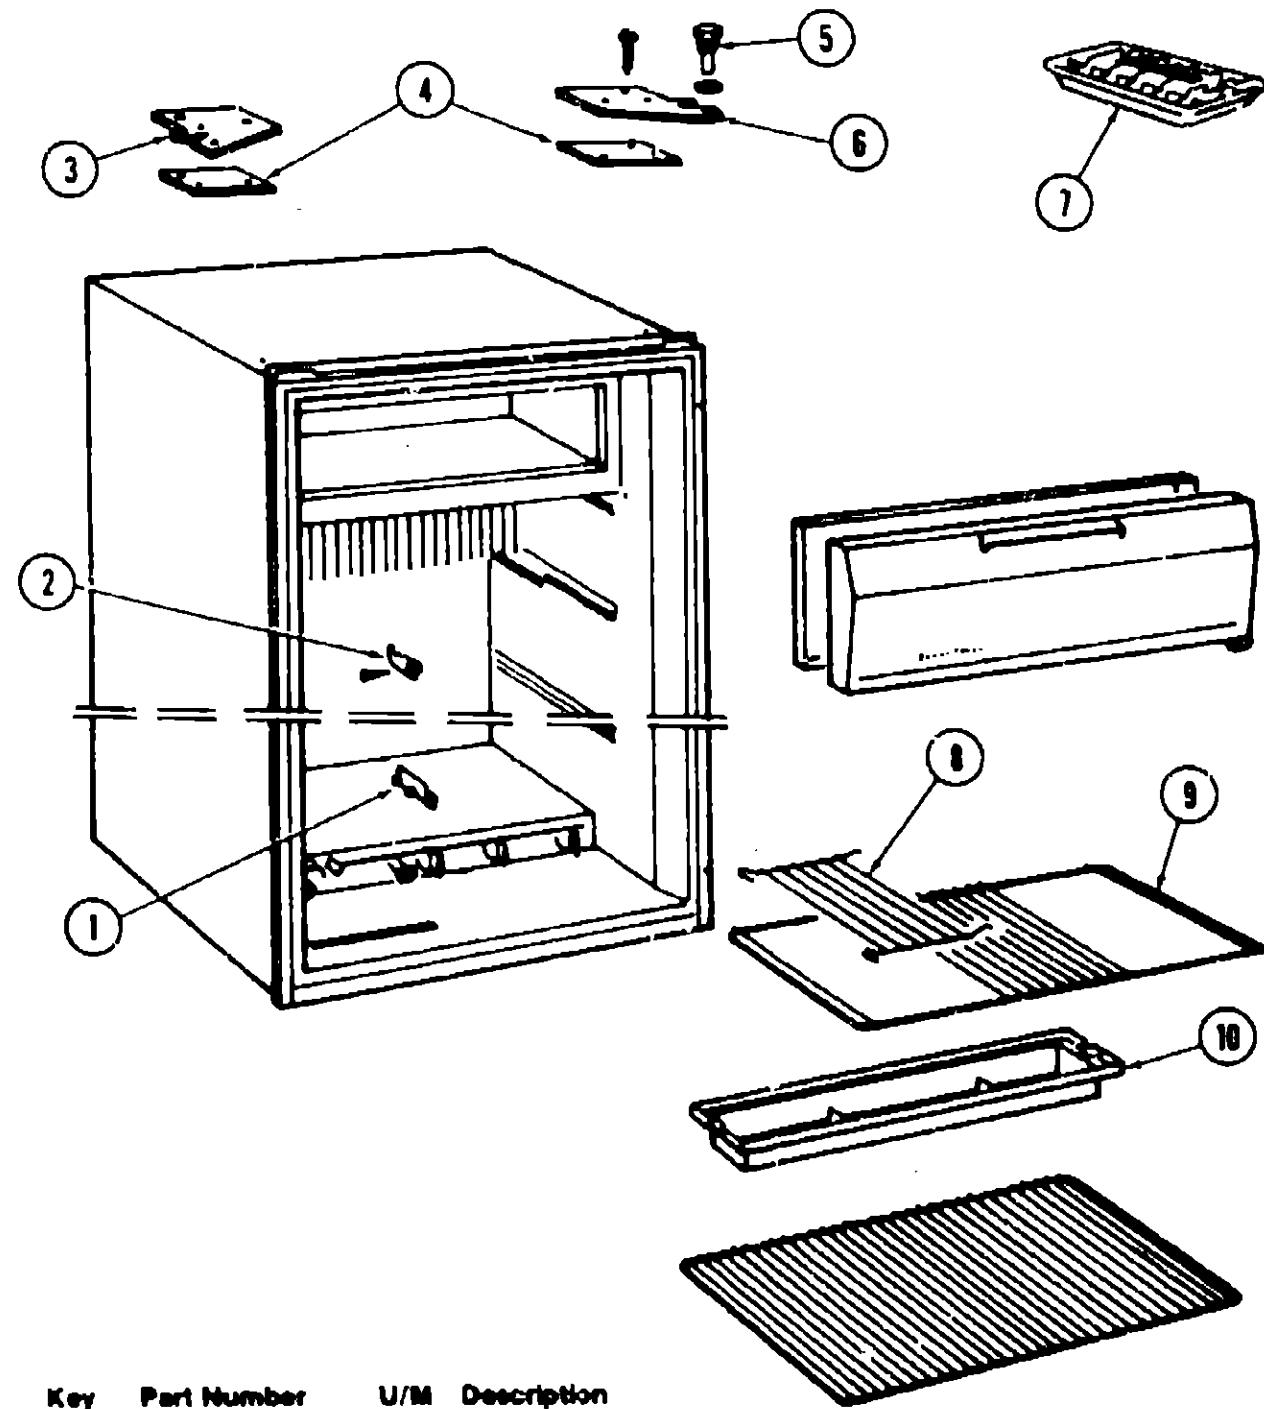

REFRIGERATOR GROUP (CONTINUED)

INSTAMATIC REFRIGERATOR - IM6

Key	Part Number	U/M	Description
1	003336-01-739	EA	Retainer - Shelf
2	003336-01-740	EA	Snap Spring
3	003336-01-722	EA	Hinge Plate - Left
4	003336-01-721	EA	Spacer - Hinge Plate
5	003336-01-741	EA	Pin - Upper Hinge
6	003336-01-722	EA	Hinge Plate - Right
7	700081-46-000	EA	Tray - Ice Cube w/Divider
8	003336-01-742	EA	Flap - Shelf
9	003336-01-743	EA	Shelf w/Flap
10	003336-01-744	EA	Drip Tray - White
	054450-01-000	EA	Bubble Level - Refrigerator
			Not Illustrated