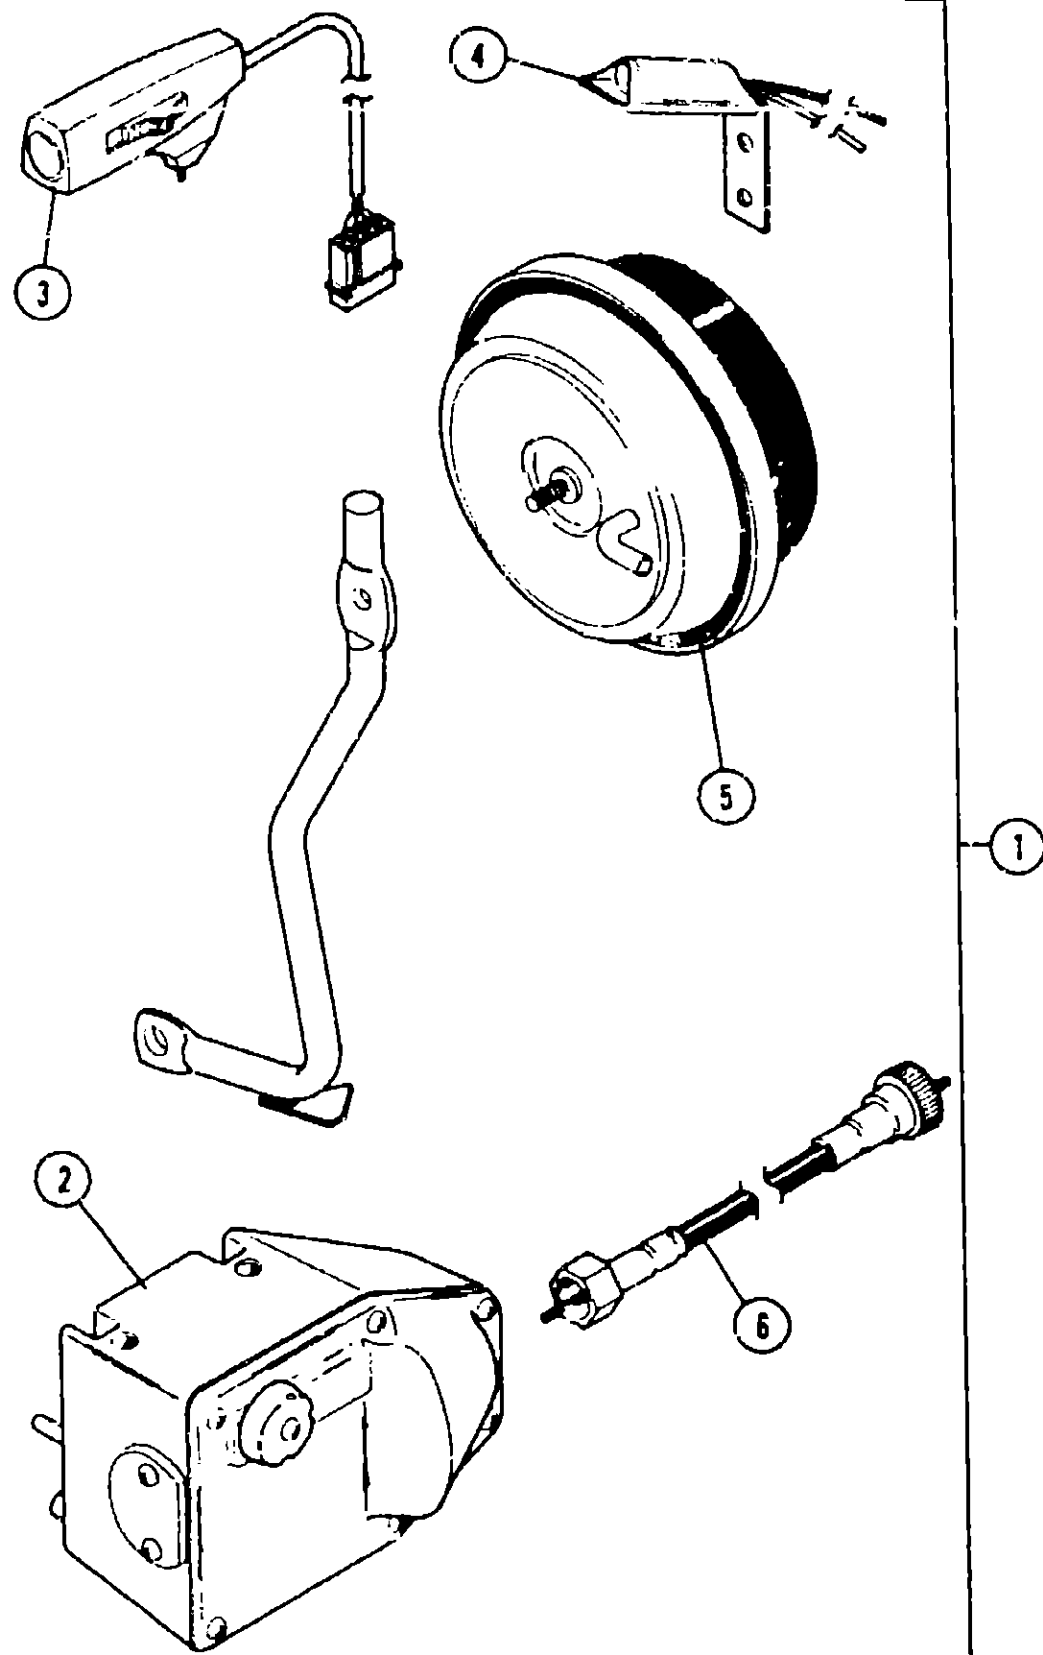

SPEED CONTROL GROUP

CHEVROLET 350 A-BODY

Key	Part Number	U/M	Description
1	048577-01-000	EA	Speed Control Package - 350 C.I.D. - Chev. - A-Body
2	007255-01-700	EA	Regulator Asm.
3	007255-01-702	EA	Engage Switch - Clamp On
4	007255-01-704	EA	Switch Asm. - Decelerate
5	007298-01-701	EA	Servo Asm. - 350 C.I.D.
6	007255-01-703	EA	Cable Asm. - Transmission
.	007298-01-702	EA	Harness Asm.
.	024746-01-700	EA	Relay - Speed Control
.			Not Illustrated