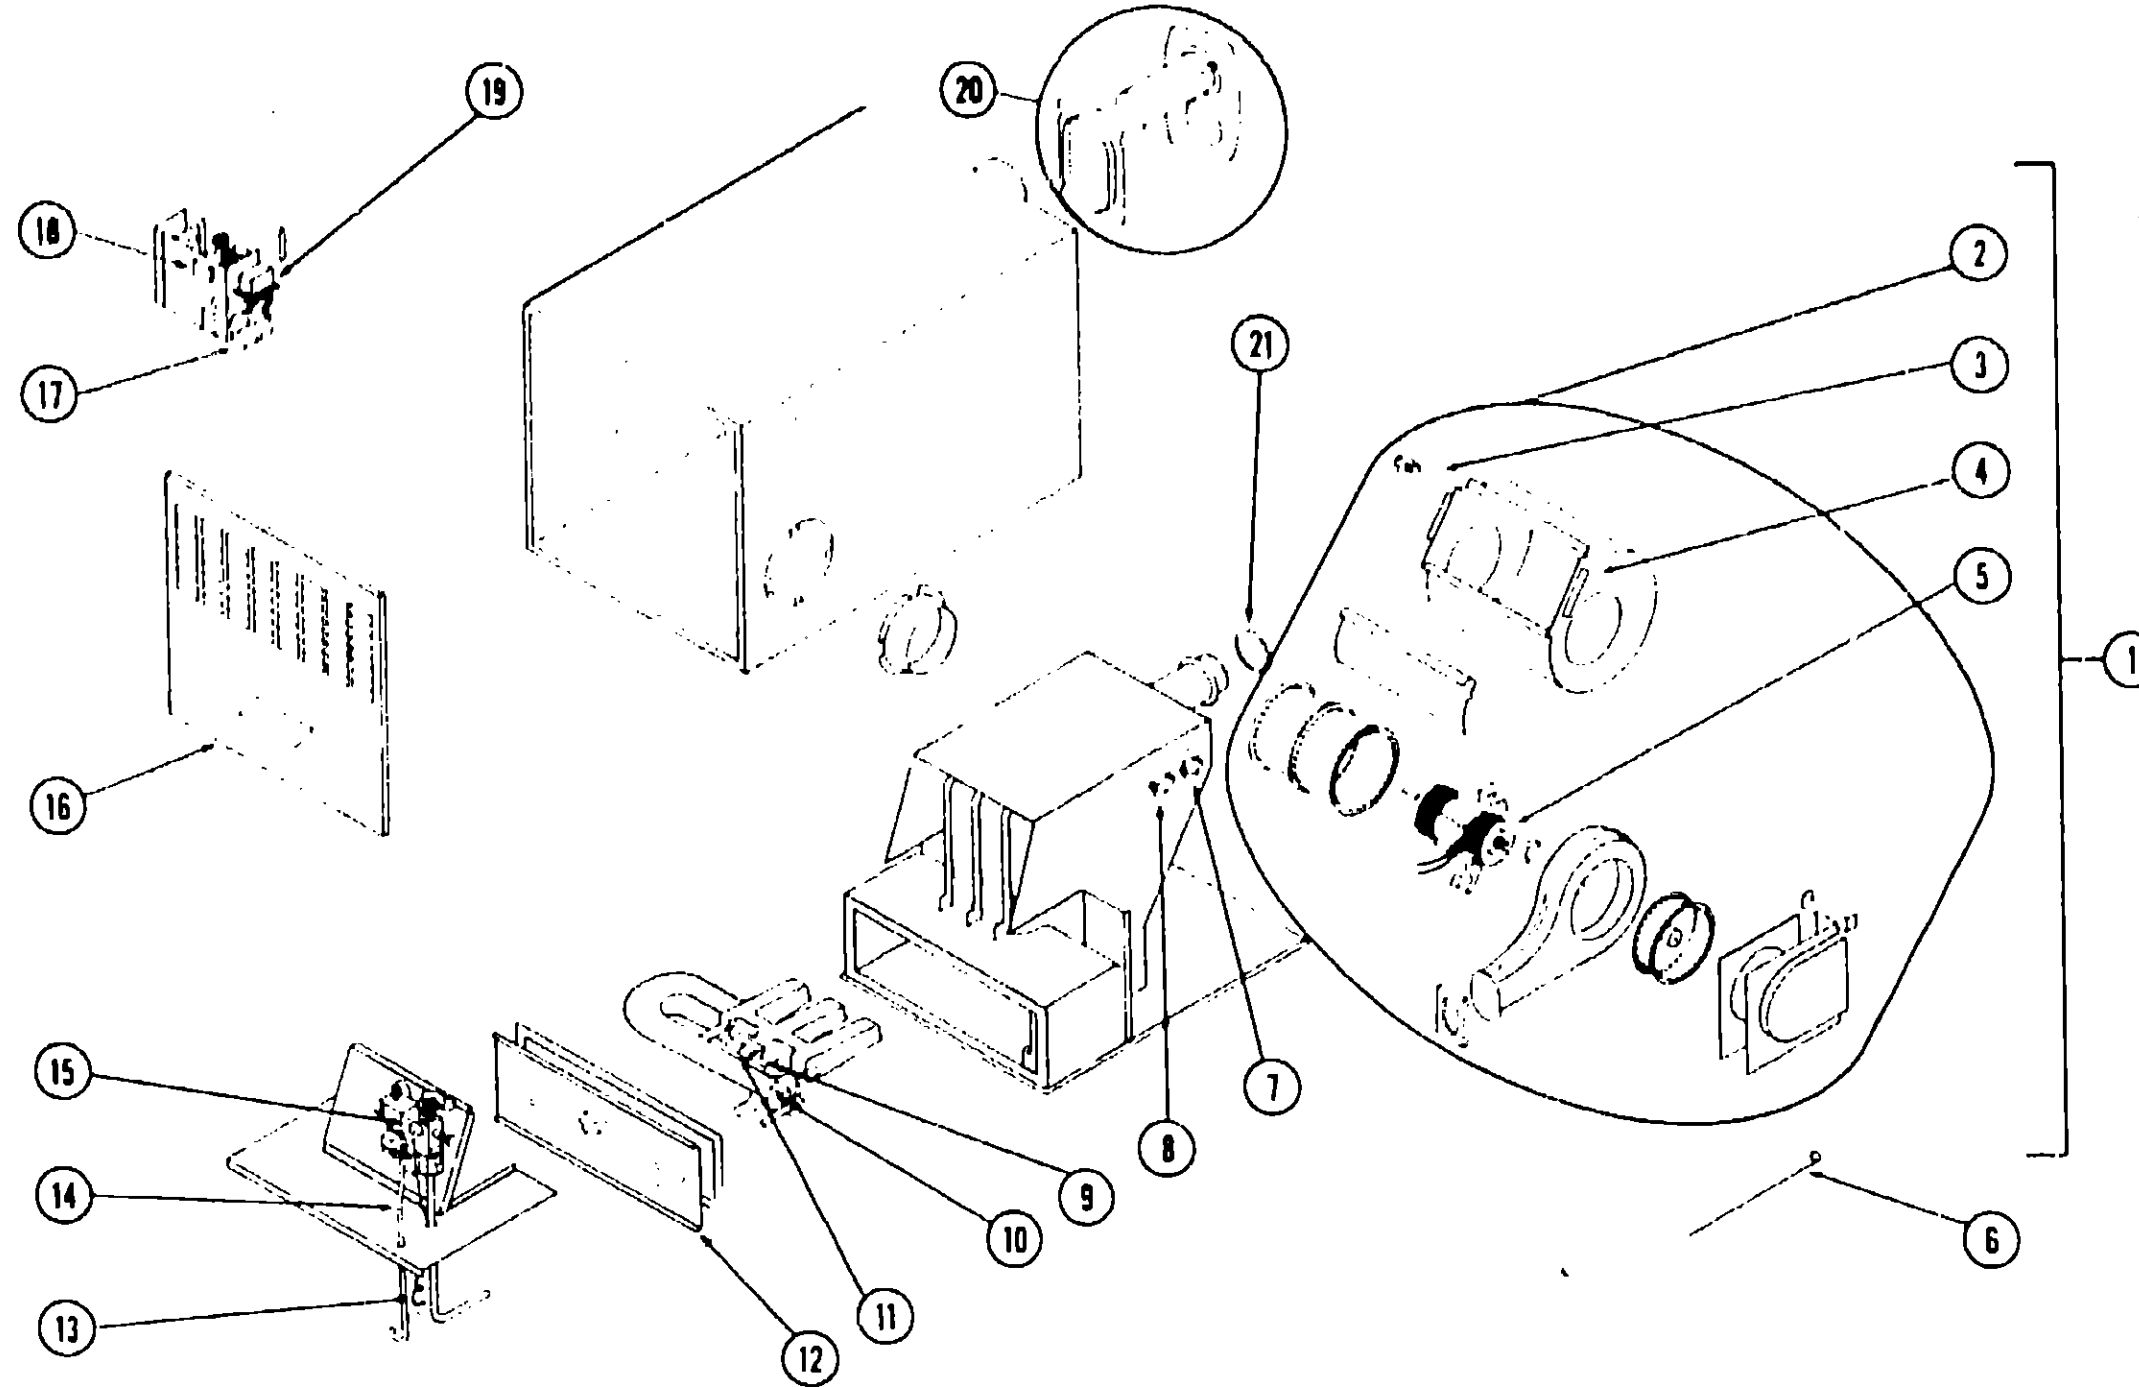

FURNACE GROUP (CONTINUED)

FURNACE - COLEMAN - 4028

Key	Part Number	U/M	Description
1	003136-01-000	EA	Furnace - 28,000 BTU - Under Counter Mount - Coleman - 4028
2	700088-50-700	EA	Blower Asm. - Complete
3	700088-38-000	EA	Switch - Sail
4	700038-44-000	EA	Fuse - 9 Amp.
5	033269-01-729	EA	Motor - 12 Volt
6	041602-01-704	EA	Rod - Lighter
7	700088-20-000	EA	Switch - Fan - Close 125° - Open 100°
8	700088-17-000	EA	Switch - Limit
9	700088-48-000	EA	Drillbit - .057
10	700068-31-000	EA	Coil - Igniter
11	700088-30-000	EA	Pilot - Burner (w/Igniter and Pilot Spud)
12	700088-13-000	EA	Door - Burner w/Gasket

Key	Part Number	U/M	Description
13	033269-01-702	EA	Coil - Solenoid
14	700088-08-000	EA	Tube - Pilot - Formed Steel
15	041603-01-703	EA	Gas Valve - Eaton
	041603-01-705	EA	Gas Valve - General Controls
	041603-01-710	EA	Kit - Gas Valve Conversion - General Controls
16	041602-01-706	EA	Panel - Front w/Latch
17	033269-01-714	EA	Capacitor - 1000 Mfd.
18	033269-01-734	EA	Switch - On/Off - 3 Terminal
19	700088-35-000	EA	Relay - 12 Volt - 3 Amp.
20	041606-01-000	EA	Vent Package
21	041602-01-707	EA	Gasket - Exhaust
	039505-02-000	EA	Thermostat - Wall Mount - Coleman
C-5			Not Illustrated

1975-1979 COMMON ITEMS FICHE TABLE OF CONTENTS

Introduction	A-1 - A-2
Air Conditioner Group	A-3 - A-14
Cabinetry Hardware Group	A-15 - B-18
Chevrolet Chassis Parts Group	B-19 - B-24
Control Center Group	C-1 - C-2
Furnace Group	C-3 - D-12
Generator Group	D-13 - E-4
Holding Tank Group	E-5 - E-24
Luggage Rack and Ladder Group	F-1 - F-6
Plumbing Hardware	F-7 - G-12
Range Group	G-13 - H-2
Range Hood Group	H-3 - H-4
Refrigerator Group	H-5 - J-12
Roof Vent Group	J-13 - J-15
Speed Control Group	J-17 - K-2
Toilet Group	K-3 - K-8
Water Heater Group	K-9 - K-18
Wheel Cover Group	K-19 - K-20
Windshield Wiper/Washer Group	K-21 - L-4

FURNACE GROUP INDEX

Coleman - 4023 - 23,000 BTU	C-3 - C-4
Coleman - 4028 - 28,000 BTU	C-5 - C-6
Coleman - 4030 - 30,000 BTU	C-7 - C-8
Coleman - 4225 - 23,000 BTU	C-9 - C-10
Coleman - 4230 - 28,000 BTU	C-11 - C-12
Coleman - 4235 - 31,000 BTU	C-13 - C-14
Coleman - 4316 - 16,000 BTU	C-15 - C-16
Coleman - 4319 - 19,000 BTU	C-17 - C-18
Coleman - 4322 - 22,000 BTU	C-19 - C-20
Coleman - 4322 - 22,000 BTU w/Electric Ignition	C-21 - C-22
Coleman - 4328 - 28,000 BTU w/Electric Ignition	C-23 - C-24
Coleman - 4328 - 28,000 BTU w/Electronic Ignition	D-1 - D-2
Coleman - 4324 - 24,000 BTU w/Electronic Ignition	D-3 - D-4
Coleman - 4330 - 30,000 BTU w/Electronic Ignition	D-5 - D-6
Coleman - 4332 - 34,000 BTU w/Electronic Ignition	D-7 - D-8
Lear - Siegler - SRF32 - 32,000 BTU	D-9 - D-10
Suburban - NT16 - 16,000 BTU	D-11 - D-12