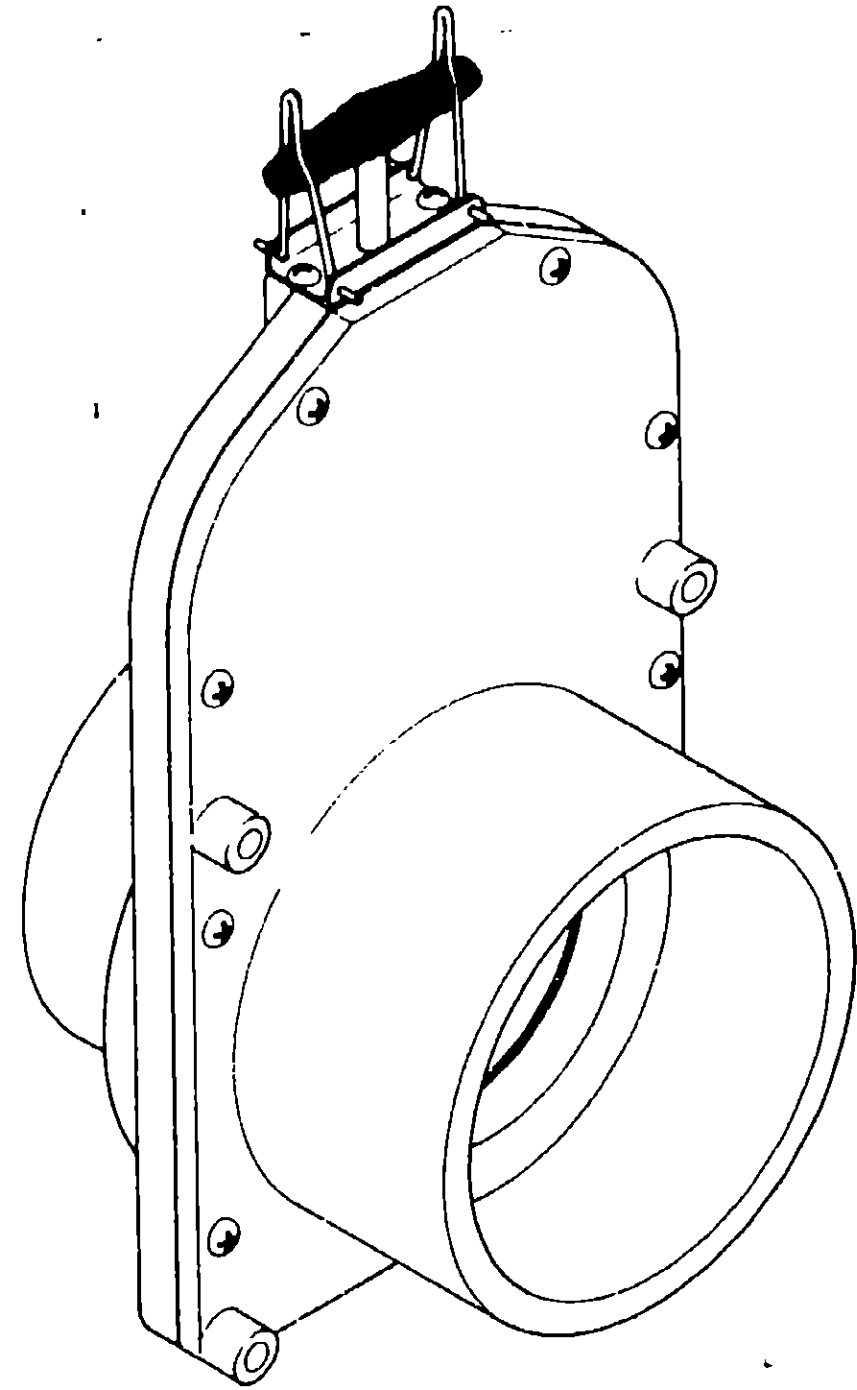

**PLUMBING HARDWARE GROUP
INDEX**

Adapters, Faucets, Fittings, Valves and Water Pumps	F-7 - G-12
--	------------

PLUMBING HARDWARE GROUP (CONTINUED)

Key	Part Number	U/M	Description
	010210-01-000	EA	Valve - Sanitary - Thetford 3HB - w/Handle