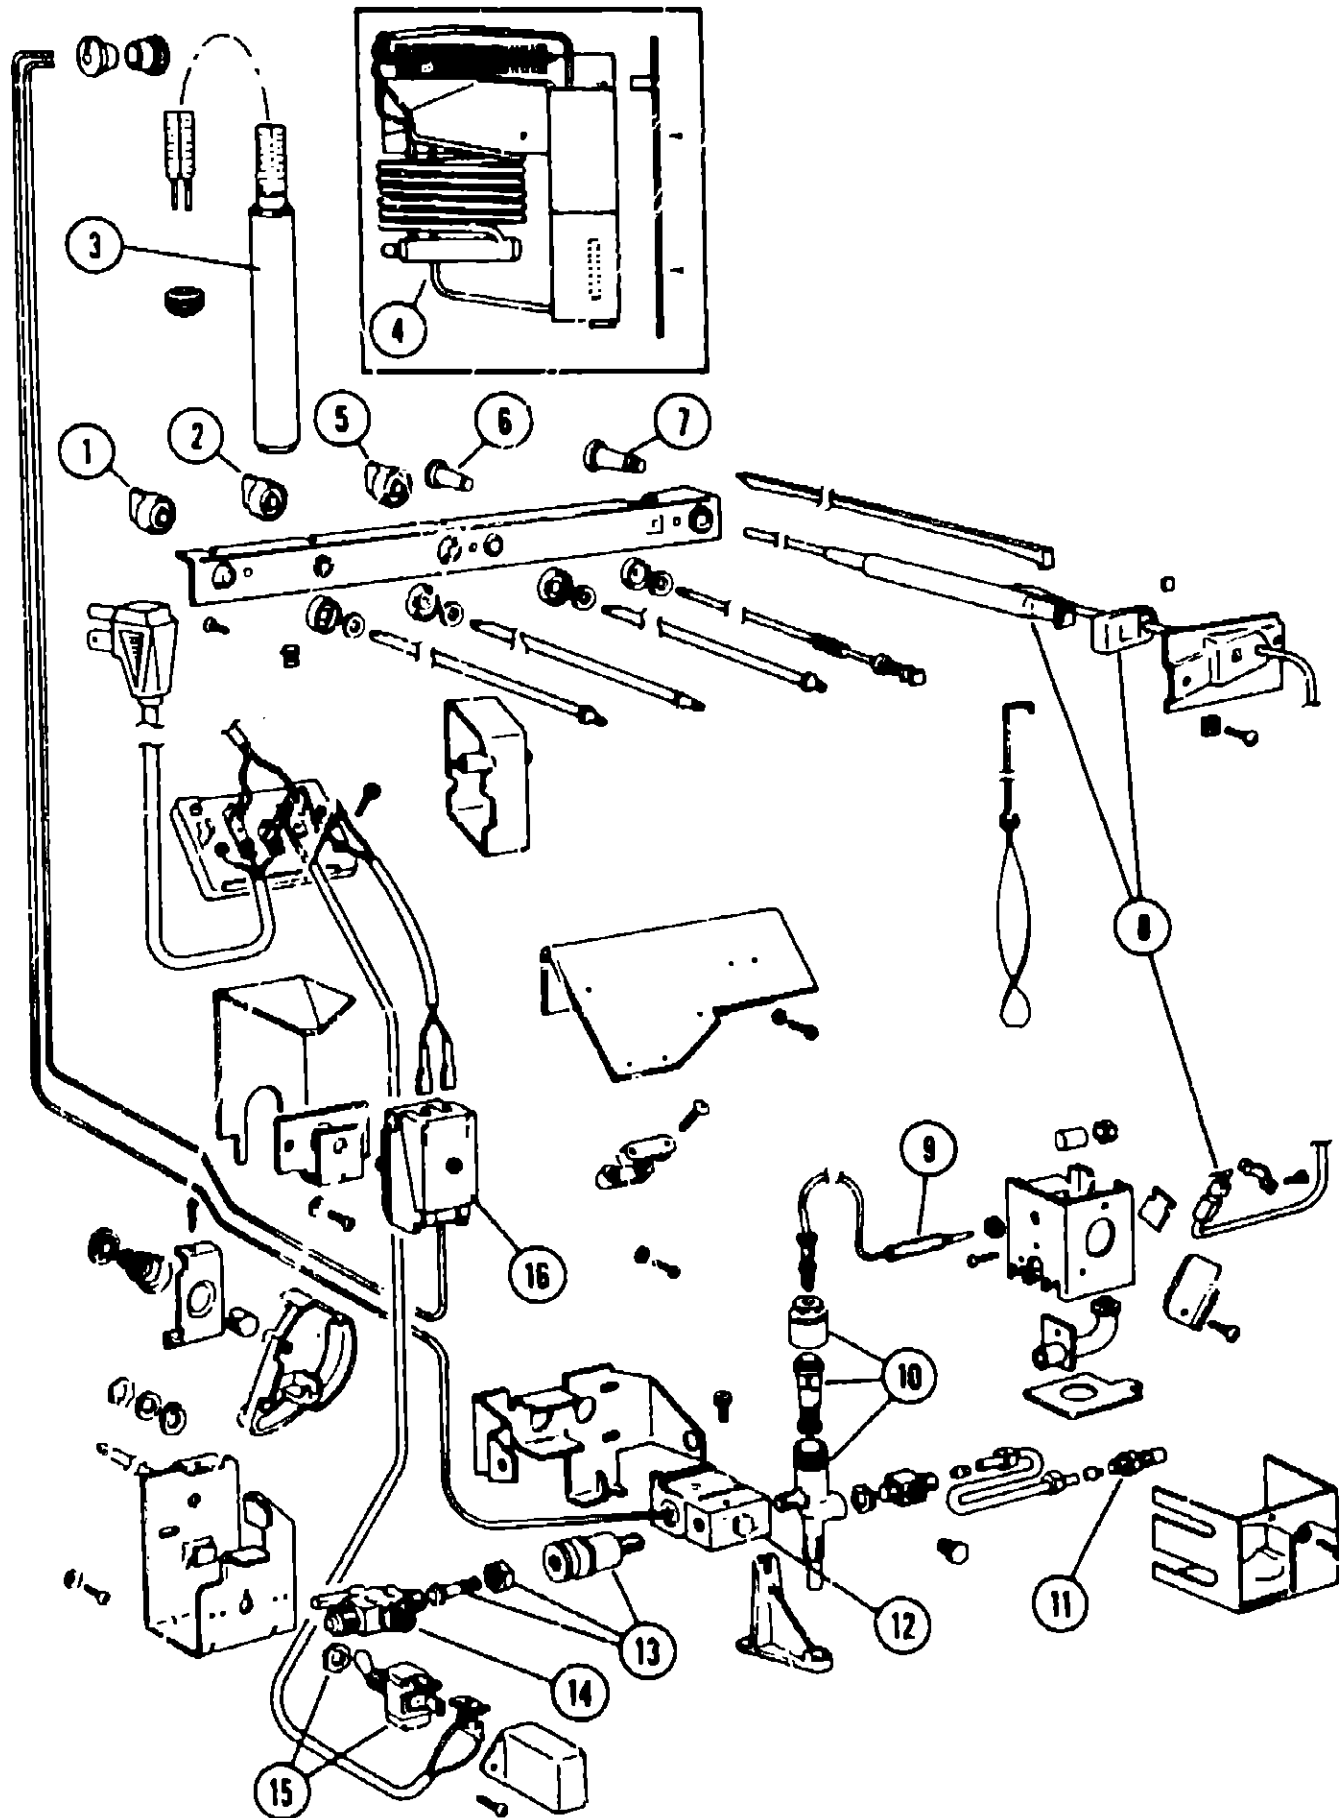

REFRIGERATOR GROUP (CONTINUED)

Key	Part Number	U/M	Description
1	700083-03-000	EA	Knob - Electric Thermostat - Brown
2	700083-28-000	EA	Knob - Gas Valve - Brown
3	003336-01-710	EA	Heater - Electric - 110 Volt - 160 Watt
4	003336-01-709	EA	Cooling Unit - IM6
5	700083-48-000	EA	Knob - Gas Thermostat - Brown
6	700083-30-000	EA	Knob - Pull - Brown
7	700083-31-000	EA	Knob - Pull - Brown
8	700083-37-000	EA	Lighter - Piezo - Complete
9	700083-78-000	EA	Element - Thermocouple
10	003336-01-747	EA	Safety Valve
11	700083-97-000	EA	Burner Jet - #51 - Butane
	700083-98-000	EA	Burner Jet - #52 - Propane
12	700083-75-000	EA	Thermostat Gas - Complete
13	700083-72-000	EA	Filter - Gas w/Nipple and Nut
14	700083-68-000	EA	Valve - Cut-off
15	700083-60-000	EA	Switch
16	700083-20-000	EA	Thermostat - Electric
			Not Illustrated

REFRIGERATOR GROUP (CONTINUED)

INSTAMATIC REFRIGERATOR IM6 (CONTINUED)

1975-1979 COMMON ITEMS FICHE TABLE OF CONTENTS

Introduction	A-1 - A-2
Air Conditioner Group	A-3 - A-14
Cabinetry Hardware Group	A-15 - B-18
Chevrolet Chassis Parts Group	B-19 - B-24
Control Center Group	C-1 - C-2
Furnace Group	C-3 - D-12
Generator Group	D-13 - E-4
Holding Tank Group	E-5 - E-24
Luggage Rack and Ladder Group	F-1 - F-6
Plumbing Hardware	F-7 - G-12
Range Group	G-13 - H-2
Range Hood Group	H-3 - H-4
Refrigerator Group	H-5 - J-12
Roof Vent Group	J-13 - J-15
Speed Control Group	J-17 - K-2
Toilet Group	K-3 - K-8
Water Heater Group	K-9 - K-18
Wheel Cover Group	K-19 - K-20
Windshield Wiper/Washer Group	K-21 - L-4

REFRIGERATOR GROUP INDEX

Dometic - RM66	H-5 - H-8
Dometic - RM76	H-9 - H-13
Norcold - DE728	H-14
Instamatic - IM6	H-15 - H-18
Instamatic - IM7	H-19 - H-24
Sibir - ET150	I-1 - I-4
Sibir - ET230	I-5 - I-10
Sibir - ET150/2	I-11 - I-14
Sibir - ET230/2	I-15 - I-20
Winnebago - W6EG	I-21 - J-2
Winnebago - W7EG	J-3 - J-7
Winnebago - W8EG	J-8 - J-12