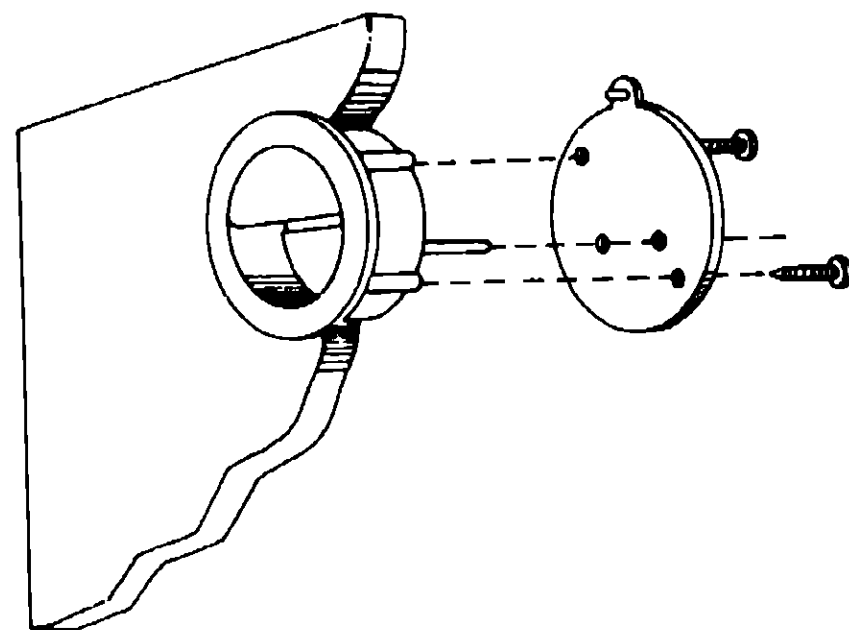

CABINETHY HARDWARE GROUP

Key	Part Number	U/M	Description
	057945-01-KG1	EA	Kit - Door Latch - Flat Latch - Winnebago Kit Contains Screws, Latch, Strike and Backplate
	057945-01-K08	EA	Kit - Door Latch - Flat Latch - Itasca Kit Contains Screws, Latch, Strike and Backplate