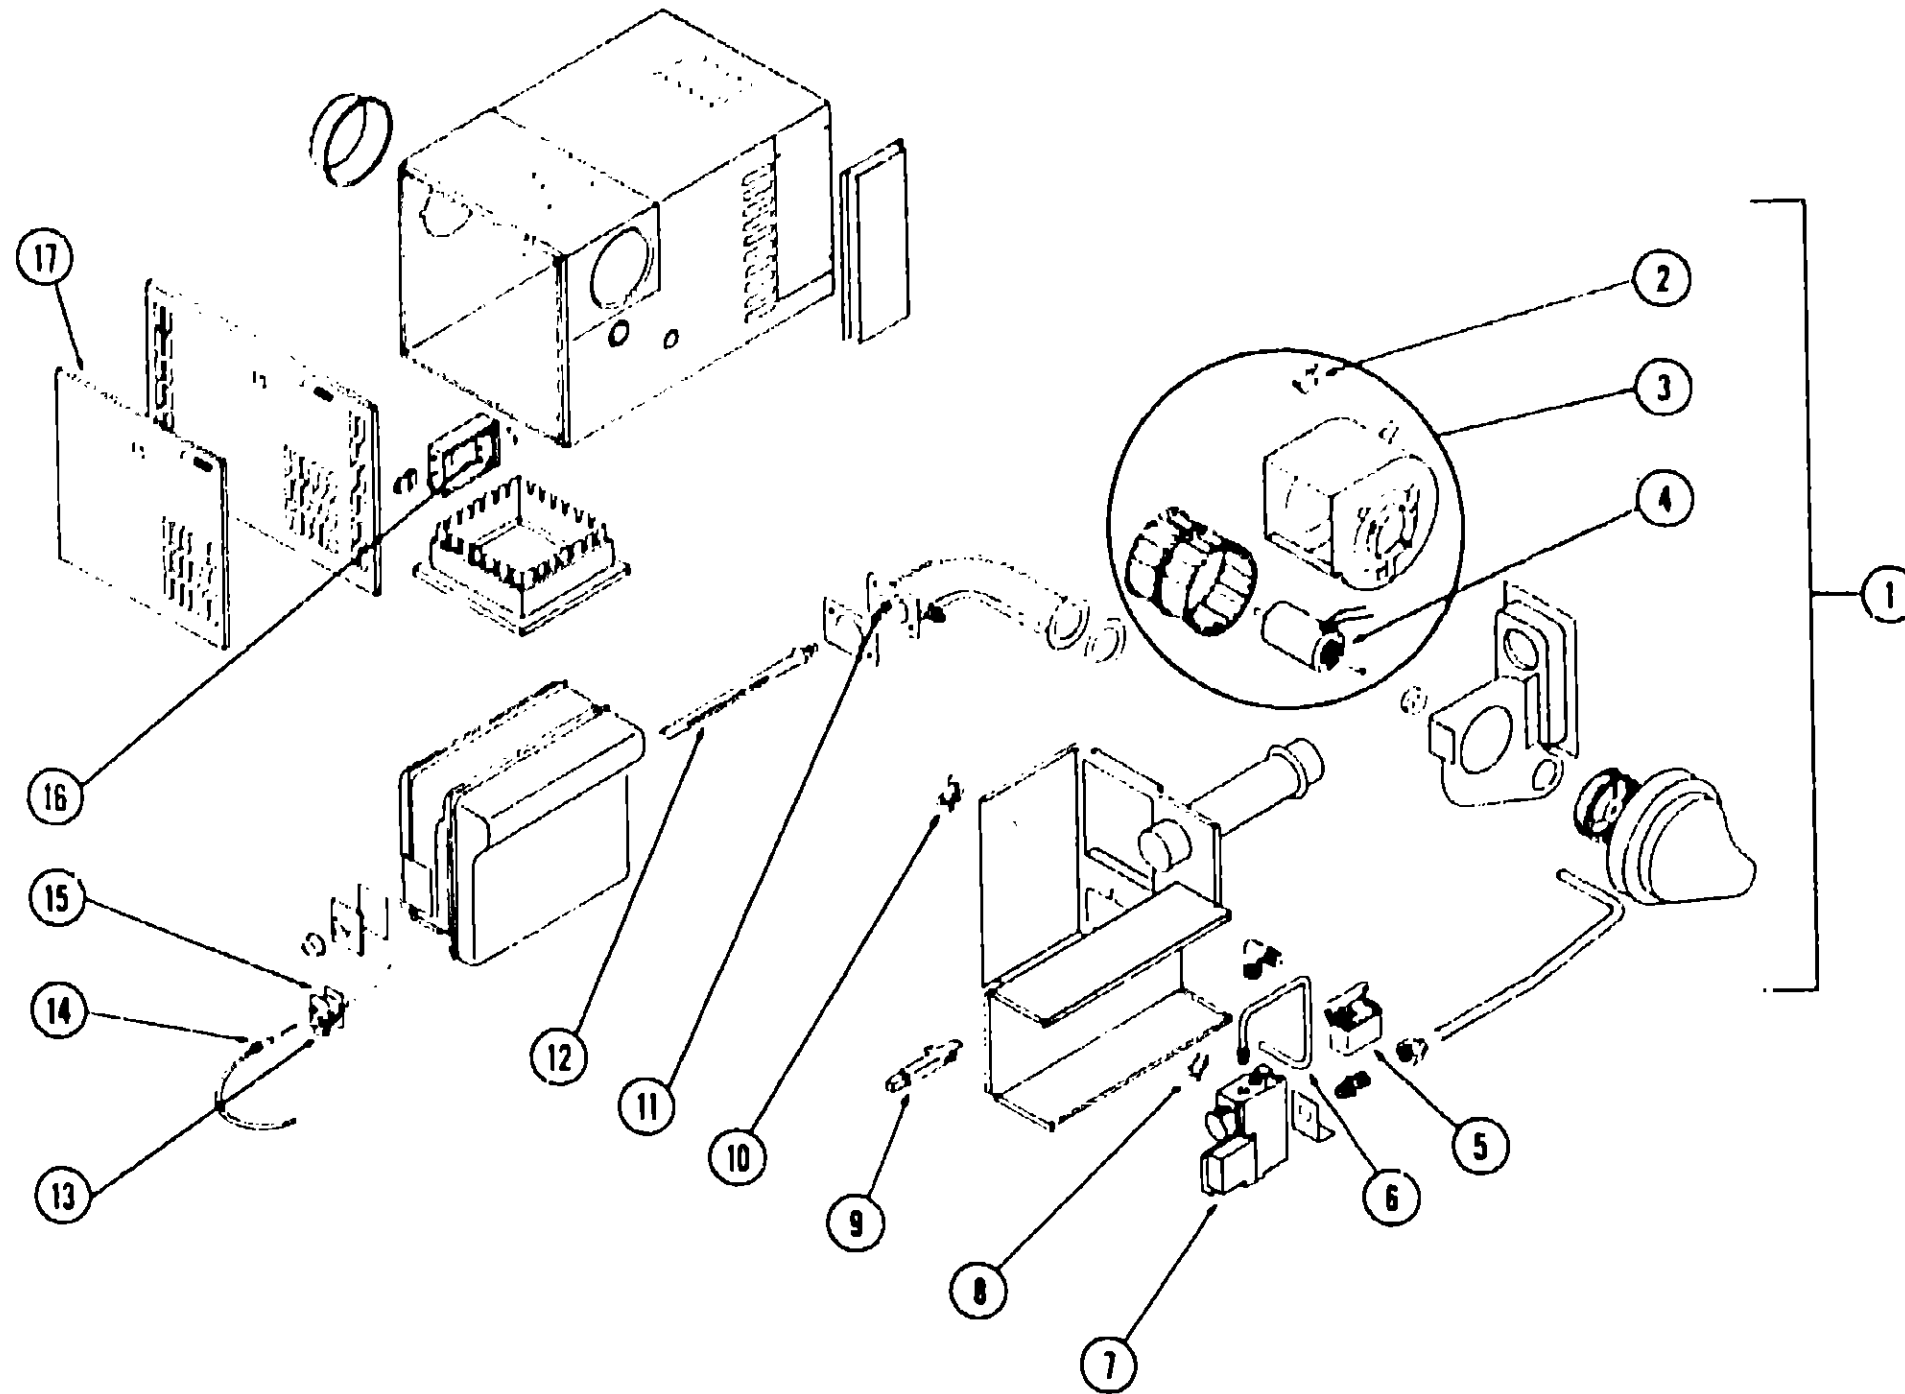

FURNACE GROUP (CONTINUED)

FURNACE - COLEMAN - 4322

Key	Part Number	U/M	Description
1	049042-01-000	EA	Furnace - 22,000 BTU - Under Counter - Coleman
2	049042-01-703	EA	Switch - Sail
3	049042-01-711	EA	Blower Asm.
4	049042-01-709	EA	Motor (22,000 BTU)
5	700068-35-000	EA	Relay - 12 Volt - 3 Amp.
6	049042-01-707	EA	Tube - Pilot - Formed Steel
7	049042-01-704	EA	Valve - Gas - 12 Volt - 6 Amp.
8	049042-01-700	EA	Switch - Fan - Close 130° - Open 110°
9	049042-01-706	EA	Igniter

Key	Part Number	U/M	Description
10	049042-01-701	EA	Switch - Limit
11	049042-01-718	EA	Orifice - .52" (22,000 B.T.U.)
12	049042-01-710	EA	Burner (Aluminized)
13	049042-01-712	EA	Orifice - Pilot
14	049042-01-708	EA	Thermocouple
15	049042-01-705	EA	Pilot w/Orifice
16	049042-01-702	EA	Circuit Breaker
17	049042-02-000	EA	Door - Front Return Air

1975-1979 COMMON ITEMS FICHE TABLE OF CONTENTS

Introduction	A-1 - A-2
Air Conditioner Group	A-3 - A-14
Cabinetry Hardware Group	A-15 - B-18
Chevrolet Chassis Parts Group	B-19 - B-24
Control Center Group	C-1 - C-2
Furnace Group	C-3 - D-12
Generator Group	D-13 - E-4
Holding Tank Group	E-5 - E-24
Luggage Rack and Ladder Group	F-1 - F-6
Plumbing Hardware	F-7 - G-12
Range Group	G-13 - H-2
Range Hood Group	H-3 - H-4
Refrigerator Group	H-5 - J-12
Roof Vent Group	J-13 - J-15
Speed Control Group	J-17 - K-2
Toilet Group	K-3 - K-8
Water Heater Group	K-9 - K-18
Wheel Cover Group	K-19 - K-20
Windshield Wiper/Washer Group	K-21 - L-4

FURNACE GROUP INDEX

Coleman - 4023 - 23,000 BTU	C-3 - C-4
Coleman - 4028 - 28,000 BTU	C-5 - C-6
Coleman - 4030 - 30,000 BTU	C-7 - C-8
Coleman - 4225 - 23,000 BTU	C-9 - C-10
Coleman - 4230 - 28,000 BTU	C-11 - C-12
Coleman - 4235 - 31,000 BTU	C-13 - C-14
Coleman - 4316 - 18,000 BTU	C-15 - C-16
Coleman - 4319 - 19,000 BTU	C-17 - C-18
Coleman - 4322 - 22,000 BTU	C-19 - C-20
Coleman - 4322 - 22,000 BTU w/Electric Ignition	C-21 - C-22
Coleman - 4328 - 28,000 BTU	C-23 - C-24
Coleman - 4328 - 28,000 BTU w/Electric Ignition	D-1 - D-2
Coleman - 4324 - 24,000 BTU w/Electronic Ignition	D-3 - D-4
Coleman - 4330 - 30,000 BTU w/Electronic Ignition	D-5 - D-6
Coleman - 4332 - 34,000 BTU w/Electronic Ignition	D-7 - D-8
Lear - Siegler - SRF32 - 32,000 BTU	D-9 - D-10
Suburban - NT16 - 16,000 BTU	D-11 - D-12