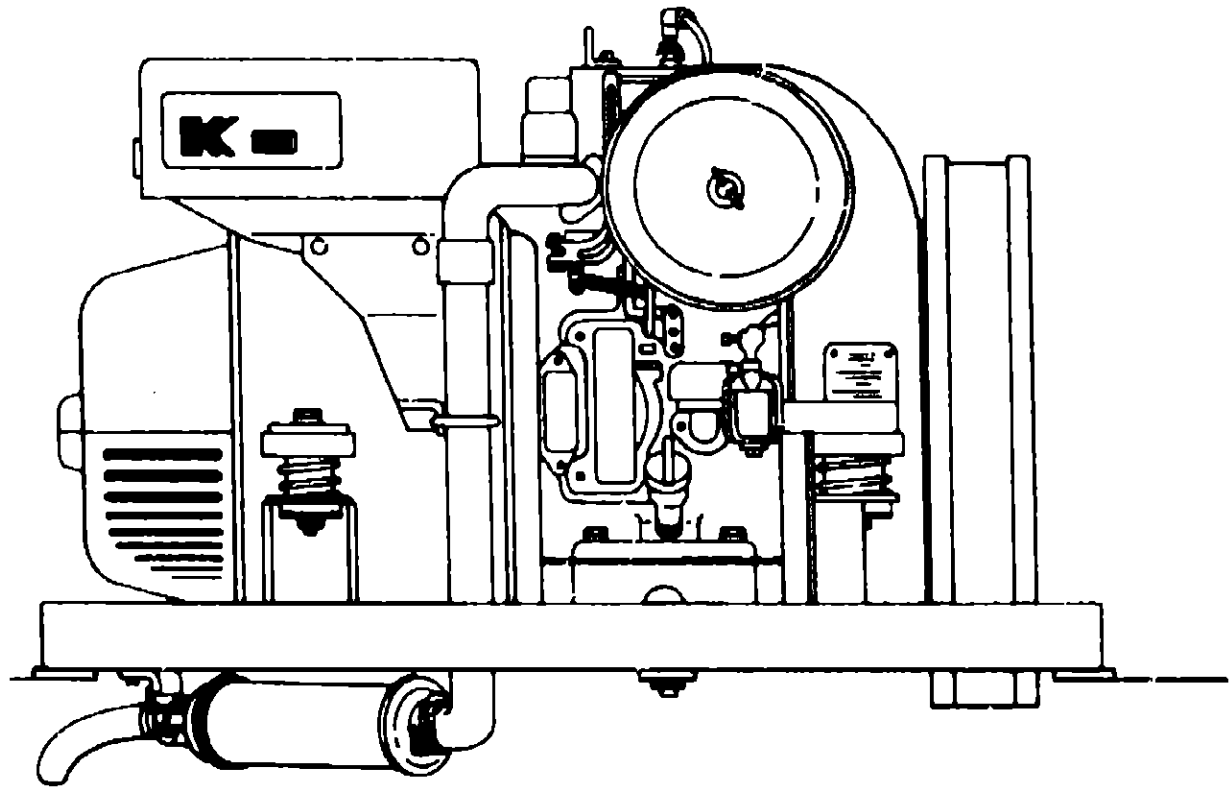

GENERATOR GROUP

KOHLER GENERATOR - 2.5 KW

Key	Part Number	U/M	Description
	040504-01-000	EA	Generator Asm. - 2.5KW - Kohler

Key	Part Number	U/M	Description
	040504-01-700	EA	Gasket - Fuel Bowl
	040504-01-711	EA	Gasket - Breaker Point Cover
	040504-01-721	EA	Repair Kit - Carburetor
	040504-01-794	EA	Gasket - Head
	040504-01-816	EA	Gasket - Valve Cover
	040504-01-773	EA	Condenser
	040504-01-736	EA	Gasket - Breather Cover
	040505-01-738	EA	Brush - AC
	040505-01-739	EA	Spring - AC or DC Brush
	040505-01-740	EA	Brush - DC
	040504-01-782	EA	Tee - Rubber - Mounting
	040504-01-783	EA	Cup - Rubber - Mounting
	040504-01-810	EA	Controller Asm.
	040504-01-769	EA	Stator
	040504-01-756	EA	Gasket - Oil Pan
	040504-01-772	EA	Choke - Automatic
	040504-01-836	EA	Pump - Fuel
	040504-01-746	EA	Filter - Breather
	040504-01-744	EA	Element - Air Cleaner
	040504-01-713	EA	Points - Breaker