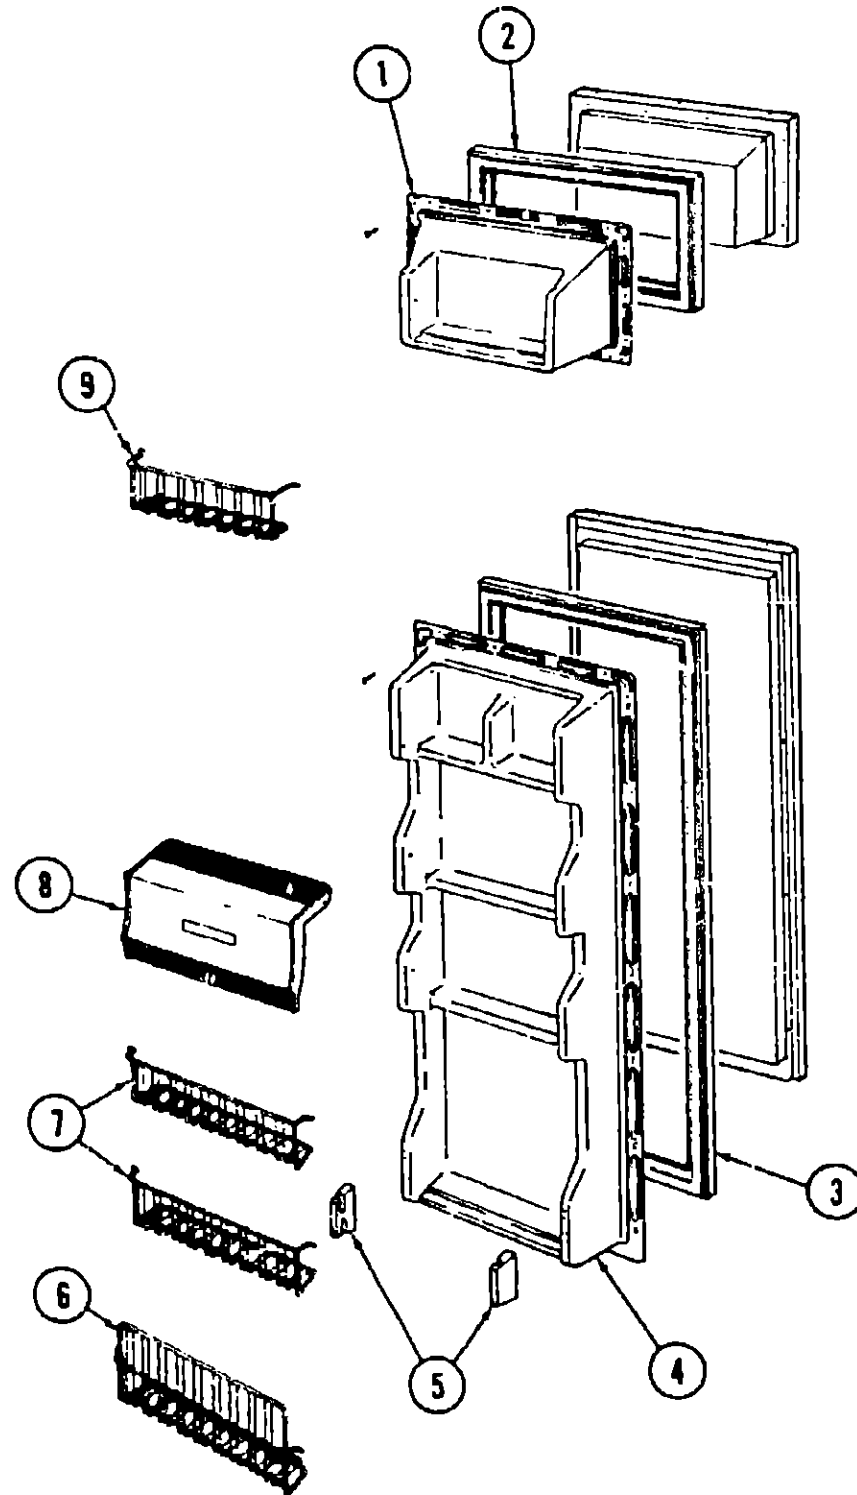

REFRIGERATOR GROUP (CONTINUED)

WINNEBAGO REFRIGERATOR - W7EG

Key Part Number U/M Description
034544-01-000 EA Refrigerator Asm. - Winnebago - W7EG

Key	Part Number	U/M	Description
1	034542-01-760	EA	Liner - Freezer Door
2	034542-01-758	EA	Gasket - Freezer Door
3	034544-01-721	EA	Gasket - Refrigerator Door
4	034544-01-722	EA	Liner - Refrigerator Door
5	034543-01-745	EA	Holder - Door Rack
6	034542-01-748	EA	Rack - Door Lower
7	034542-01-747	EA	Rack - Door
8	034544-01-723	EA	Door - Butter/Cheese
9	034542-01-762	EA	Rack - Freezer Door