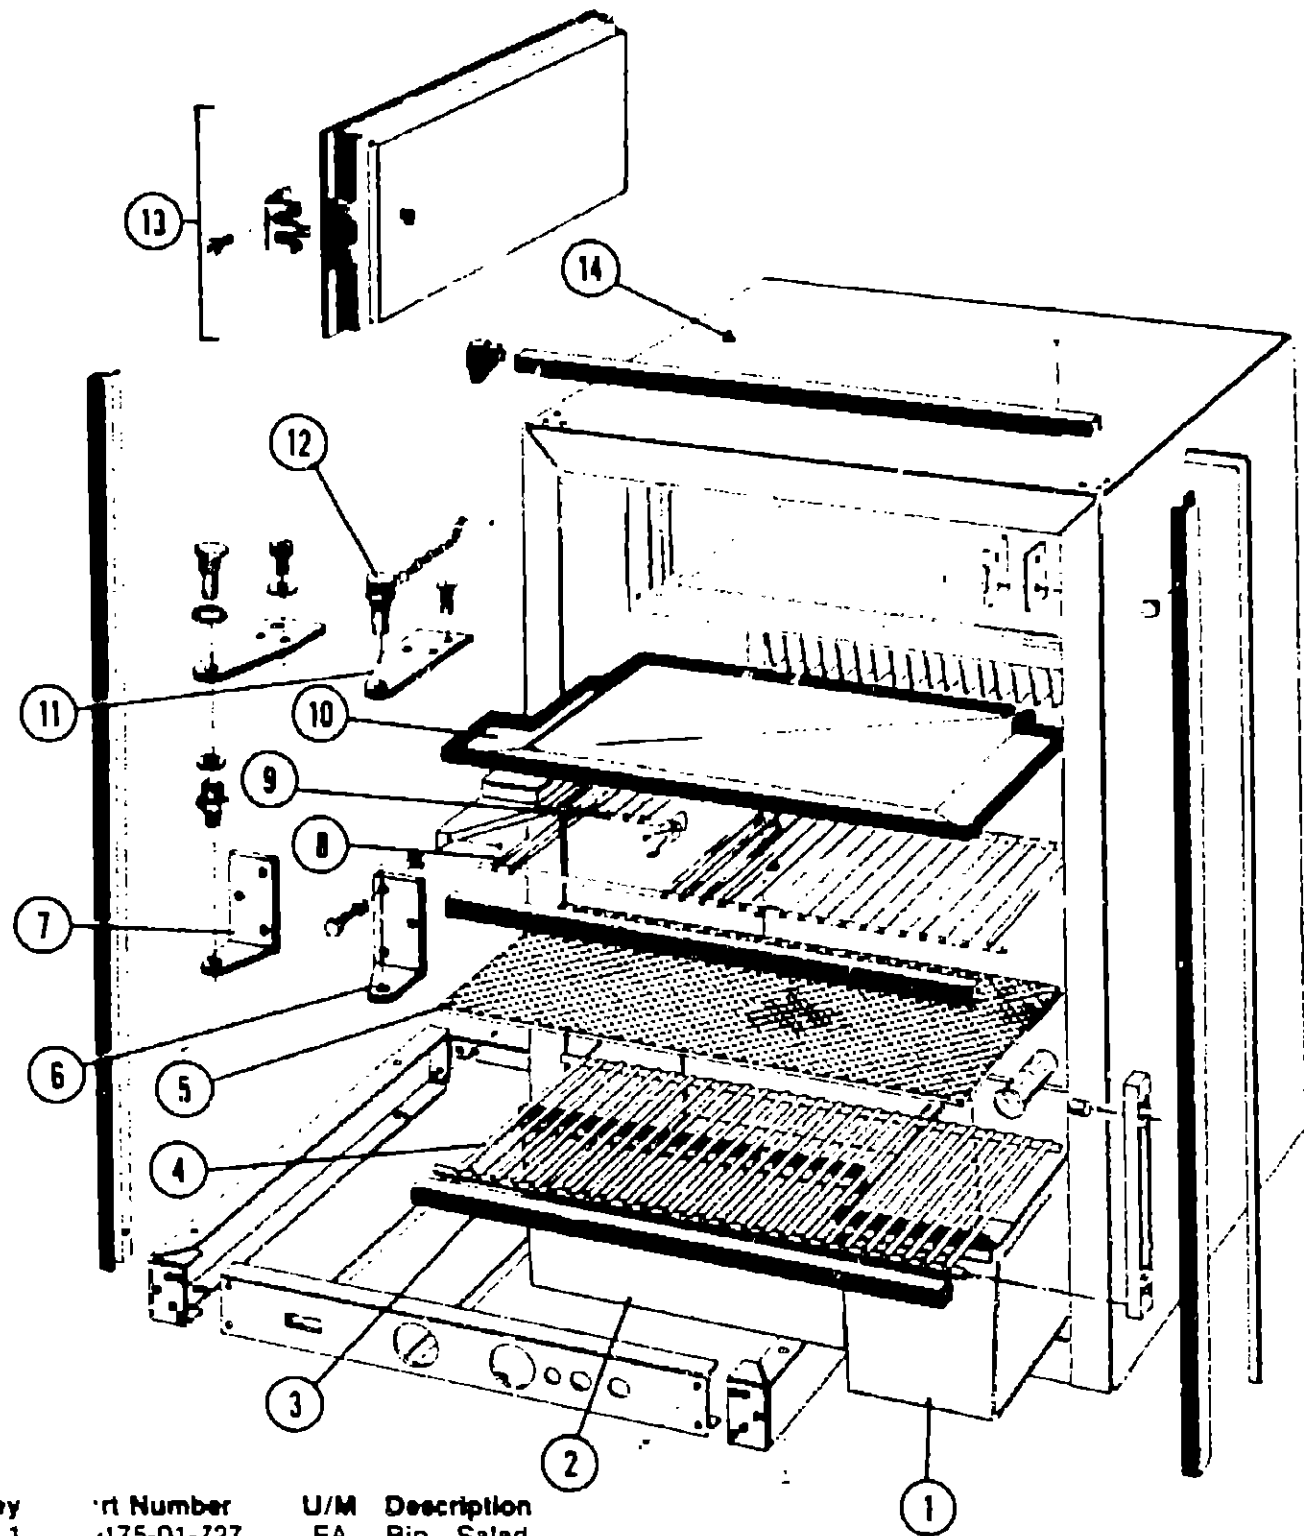

REFRIGERATOR GROUP (CONTINUED)

SIBIR REFRIGERATOR - ET150/2 (CONTINUED)

Key	Part Number	U/M	Description
1	049175-01-727	EA	Bin - Salad
2	049175-01-726	EA	Bin - Salad - Large
3	049175-01-723	EA	Trim - Shelf
4	049175-01-722	EA	Shelf - Wire - Bottom
5	049175-01-725	EA	Shelf - Glass
6	049174-02-705	EA	Bracket - Bottom Hinge - Right
7	049174-02-706	EA	Bracket - Bottom Hinge - Left
8	049175-02-700	EA	Shelf - Wire - Milk Carton
9	049175-02-701	EA	Flap - Swing - Milk Carton
10	049175-01-724	EA	Drip Tray
11	049175-01-704	EA	Bracket - Hinge - Upper - Left or Right
12	049175-01-742	EA	Pin - Travel Lock Top
13	049175-01-750	EA	Freezer Door Asm.
14	049175-02-702	EA	Cabinet Unit Asm.
	054450-01-000	EA	Bubble Level - Refrigerator