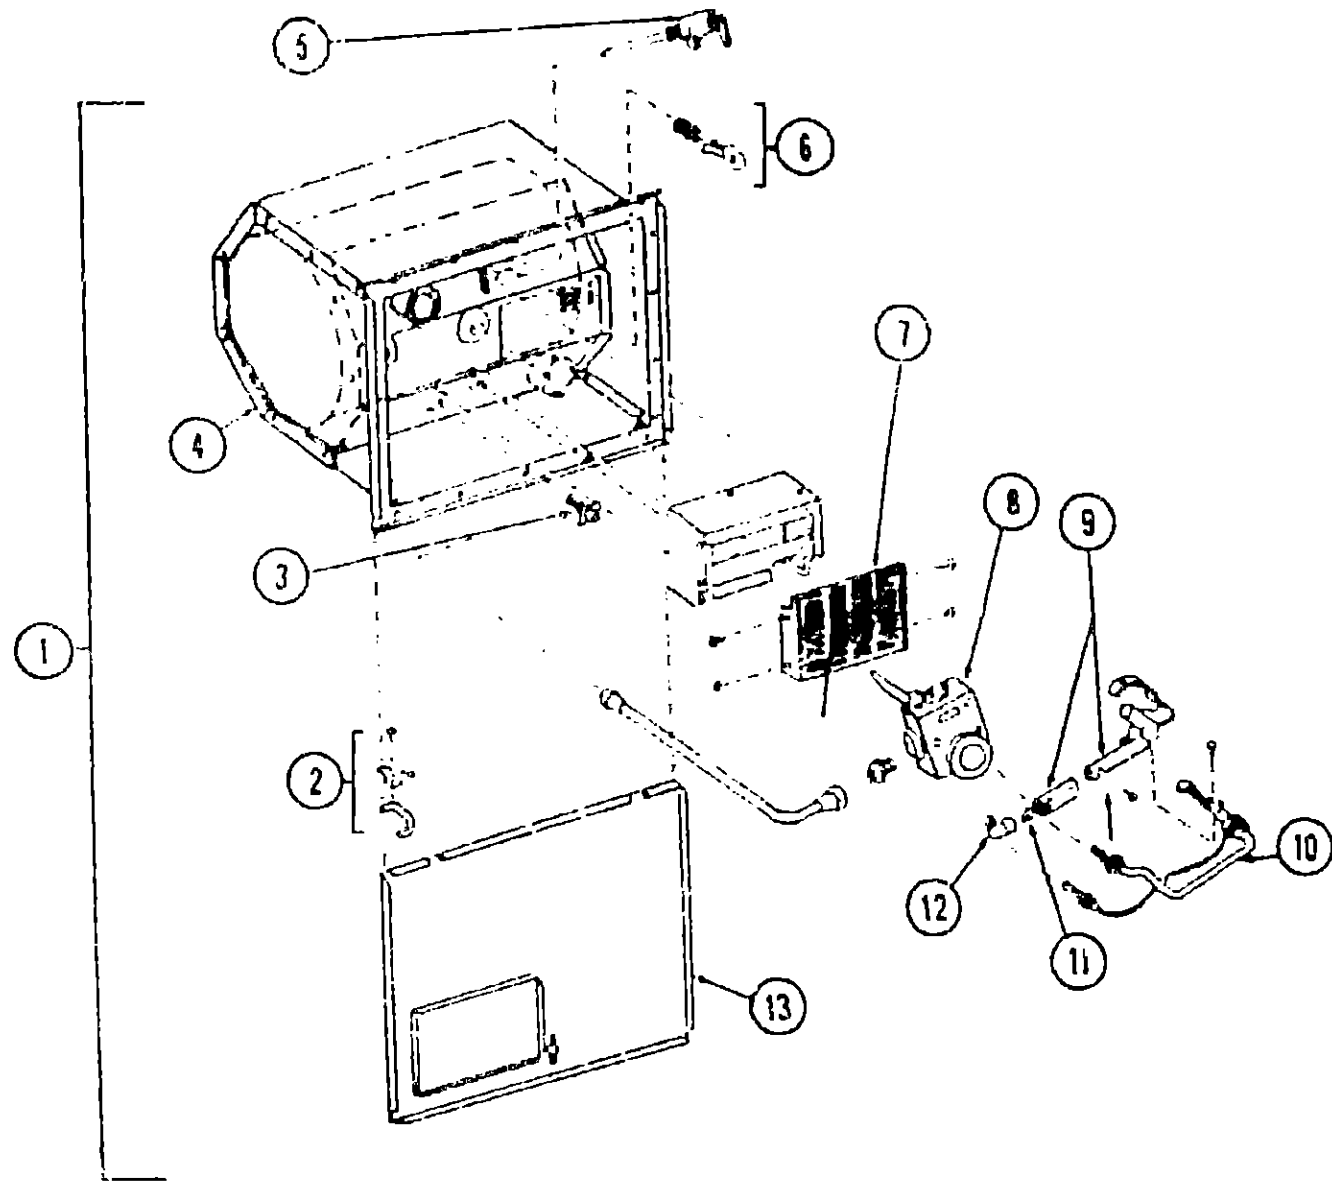

WATER HEATER GROUP (CONTINUED)

ATWOOD - w/MOTOR AID - GH6

Key	Part Number	U/M	Description
1	031992-01-000	EA	Water Heater (GH6) w/o Access Door
2	051391-01-700	EA	Hinge Kit w/Clip
3	051391-01-701	EA	Valve - Drain
4	051392-01-700	EA	Tank - Inner
5	051391-01-704	EA	Valve - Relief 1/2"
6	051391-01-705	EA	Cam Lock Fastener
7	051391-01-706	EA	Grille - Exhaust
8	051391-01-707	EA	Thermostat
9	051391-01-708	EA	Main Burner
10	051391-01-709	EA	Pilot - Safety
11	051391-01-710	EA	Orifice - Main Burner
12	051391-01-711	EA	Elbow - Main Burner Orifice
13	003182-02-000	EA	Door - Water Heater - Beige
	003182-03-000	EA	Door - Water Heater - Off White
	051391-01-714	EA	Elbow - 45 x 3/8 F x 3/8 MPT - On Gas Thermostat

K-15