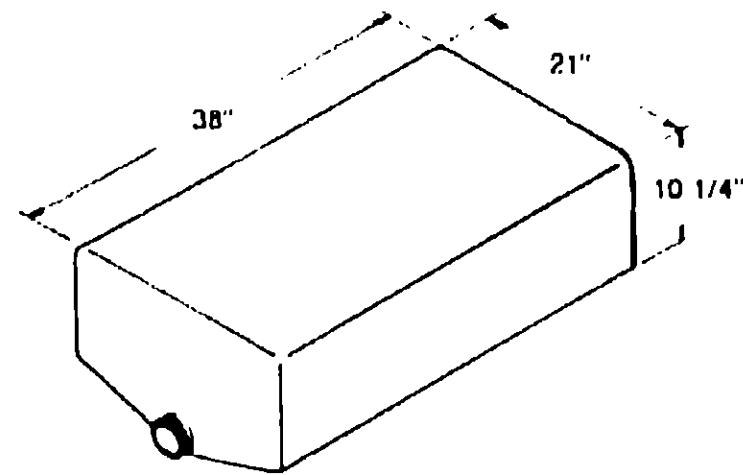

HOLDING TANK GROUP

Key Part Number U/M Description
014903-01-000 EA Holding Tank - Plastic - w/o Fittings

Used as a sewage tank
*Used as a gray water tank

1975 WINNEBAGO	1976 WINNEBAGO	1977 WINNEBAGO	1978 WINNEBAGO
D23 D23L D25 D25C D25CL D27C D27CL D25CU D25CUL D27CU D27CUL *D29CURB *D25	MW25C MW25CD	MWC25 MWC25 D	WC525RB J1
1975 ITASCA	1976 ITASCA	1977 ITASCA	1978 ITASCA
C24C C25A C27A C27AL	C25C C25A	C25C C25CD C25A C25AD	ICP25RB