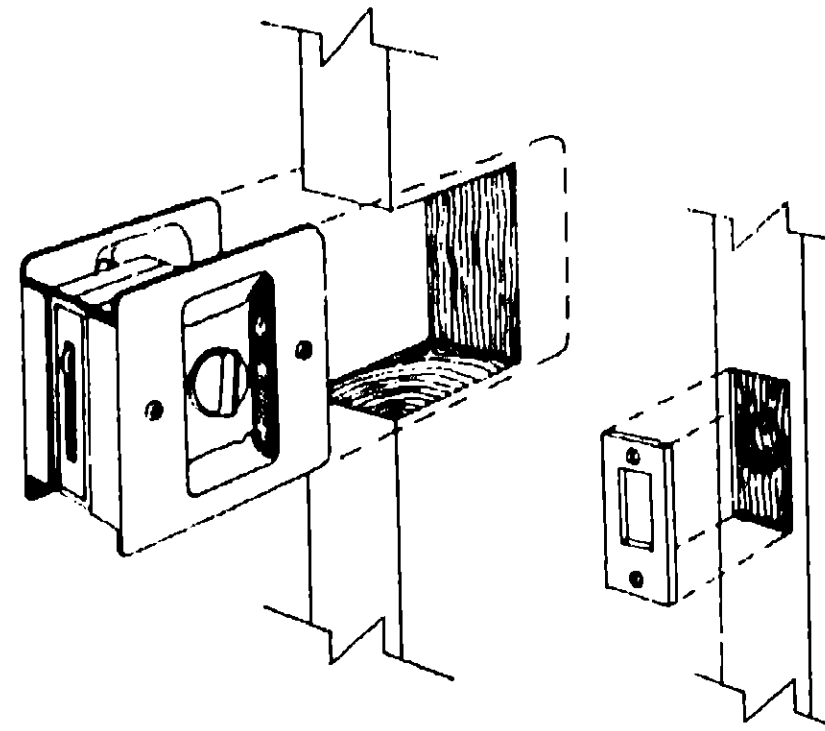

CABINETHY HARDWARE GROUP (CONTINUED)

Key	Part Number	U/M	Description
	058034-01-000	EA	Latch Asm. - Bath Door