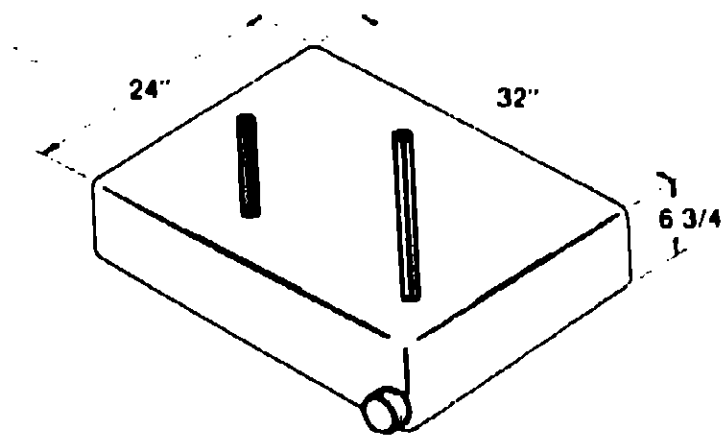

Key Part Number U/M Description
 043835-01-000 EA Holding Tank - Plastic - w/o Fittings

Used as a sewage tank
 *Used as a gray water tank

1976 WINNEBAGO	1977 WINNEBAGO	1978 WINNEBAGO	1979 WINNEBAGO
MW20RG	MW20RG	WD420RG	WD420RG
		1978 ITASCA	1978 Itasca
		IC420RG	IC420RG