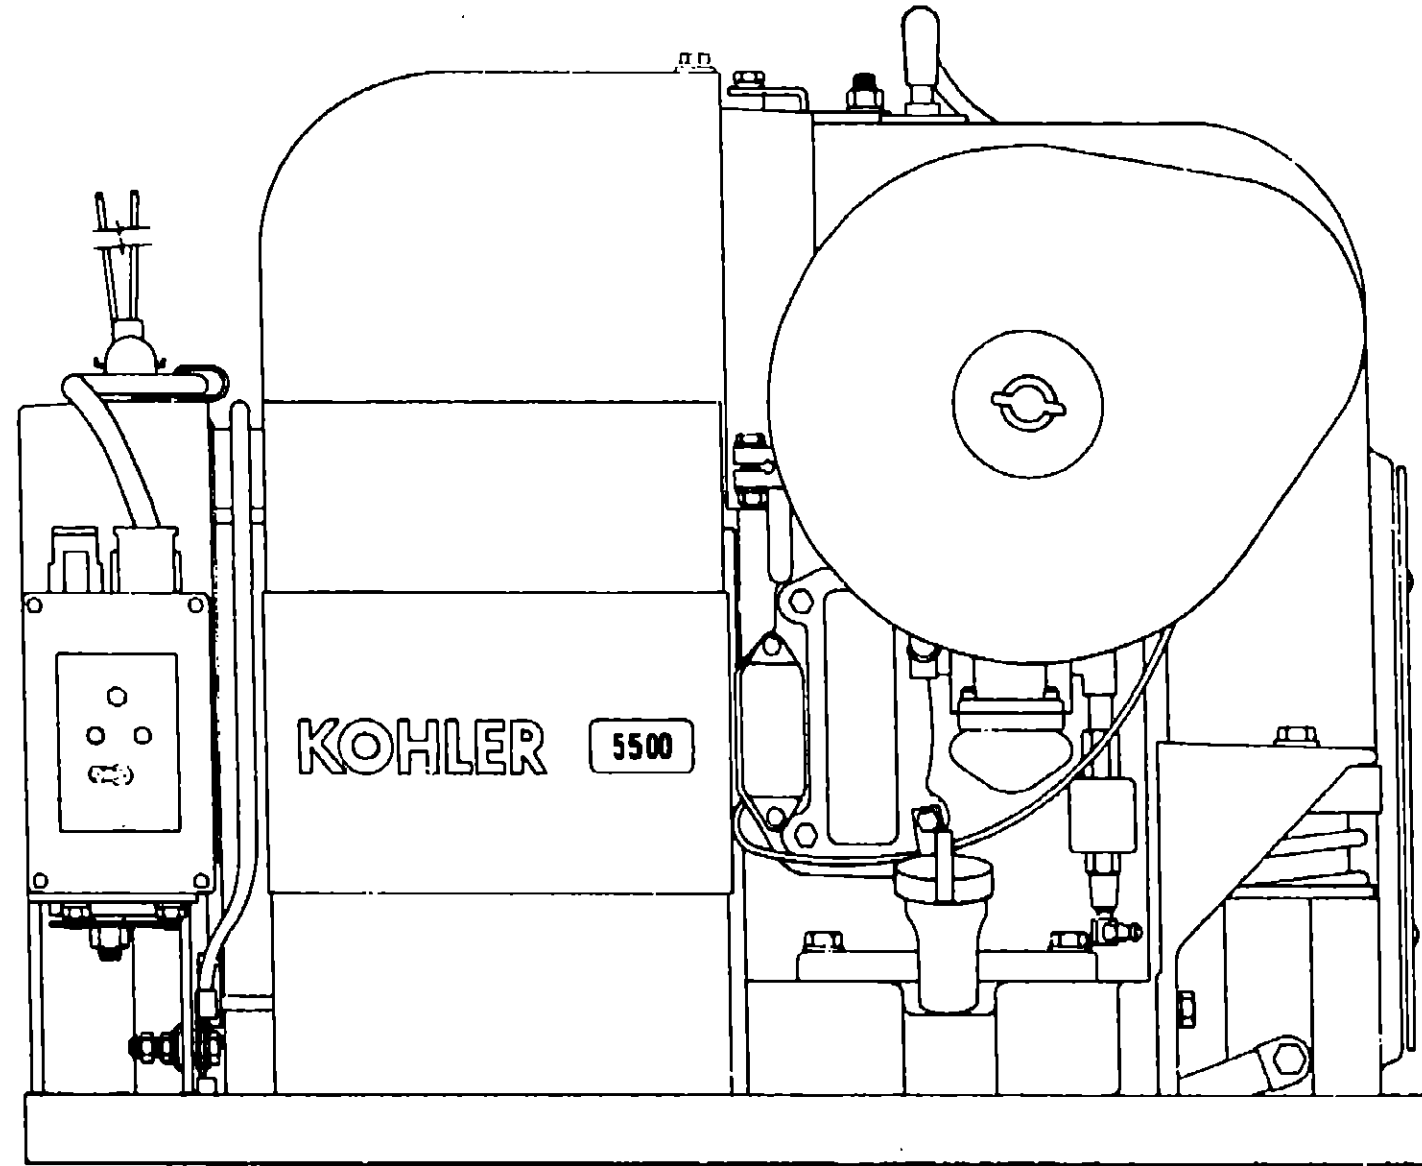

GENERATOR GROUP (CONTINUED)

KOHLER GENERATOR - 5.5 KW

1975-1979 COMMON ITEMS FICHE TABLE OF CONTENTS

Introduction	A-1 - A-2
Air Conditioner Group	A-3 - A-14
Cabinetry Hardware Group	A-15 - B-18
Chevrolet Chassis Parts Group	B-19 - B-24
Control Center Group	C-1 - C-2
Furnace Group	C-3 - D-12
Generator Group	D-13 - E-4
Holding Tank Group	E-5 - E-24
Luggage Rack and Ladder Group	F-1 - F-6
Plumbing Hardware	F-7 - G-12
Range Group	G-13 - H-2
Range Hood Group	H-3 - H-4
Refrigerator Group	H-5 - J-12
Roof Vent Group	J-13 - J-15
Speed Control Group	J-17 - K-2
Toilet Group	K-3 - K-8
Water Heater Group	K-9 - K-18
Wheel Cover Group	K-19 - K-20
Windshield Wiper/Washer Group	K-21 - L-4

GENERATOR GROUP INDEX

Kohler Generator - 2.5 kw	D-13
Kohler Generator - 4.0 kw	D-14
Kohler Generator - 5.0 kw	D-15
Kohler Generator - 6.5 kw	D-16
Kohler Generator - 3.5 kw	D-17 - D-18
Kohler Generator - 4.5 kw	D-19 - D-20
Kohler Generator - 5.5 kw	D-21 - D-22
Kohler Generator - 7.0 kw	D-23 - D-24
Onan Generator - 3.0 kw AJ	E-1
Onan Generator - 4.0 kw BFA	E-2
Onan Generator - 5.0 kw BGA	E-3
Onan Generator - 8.5 kw NH	E-4

Key	Part Number	U/M	Description
	040504-01-700	EA	Gasket - Fuel Bowl
	040504-01-711	EA	Gasket - Breaker Point Cover
	040504-01-721	EA	Repair Kit - Carburetor
	040506-01-702	EA	Condenser
	040504-01-782	EA	Tee - Rubber - Mounting
	040504-01-783	EA	Cup - Rubber - Mounting
	051908-01-706	EA	Spark Plug Wire and Boot
	051908-01-709	EA	Controller Asm.
	040506-01-772	EA	Coil
	051908-01-711	EA	Gasket - Oil Pan

Key	Part Number	U/M	Description
	040506-01-794	EA	Pump - Fuel
	051908-01-715	EA	Element - Air Cleaner
	051908-01-716	EA	Points - Breaker
	051908-01-705	EA	Brush and Spring Kit
	051908-01-708	EA	Brush
	051908-01-707	EA	Spring
	051908-01-704	EA	Regulator - Voltage
	051908-01-713	EA	Regulator - Battery
	040506-01-720	EA	Relay
	051908-01-710	EA	Fuse - 1 Amp.

Key	Part Number	U/M	Description
	051910-01-000	EA	Generator Asm. - 5.5KW - Kohler