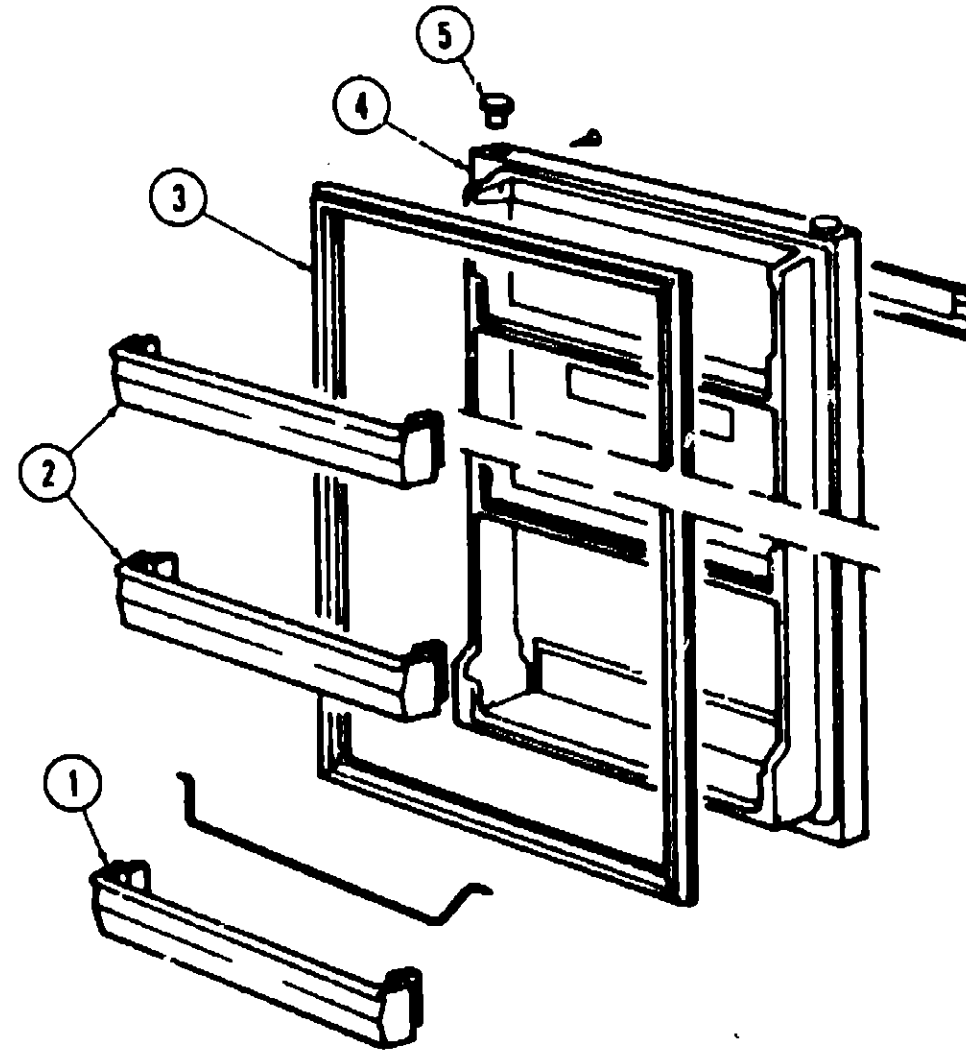

REFRIGERATOR GROUP (CONTINUED)

INSTAMATIC REFRIGERATOR - IM6 (CONTINUED)

Key	Part Number	U/M	Description
1	003336-01-730	EA	Compartment - Door - Lower - White
2	003336-01-729	EA	Compartment - Door - White
3	700081-02-000	EA	Gasket - Door
4	003336-01-711	EA	Door - w/o Compartments
5	003336-01-746	EA	Bushing - Refrigerator Door

1975-1979 COMMON ITEMS FICHE TABLE OF CONTENTS

Introduction	A-1 - A-2
Air Conditioner Group	A-3 - A-14
Cabinetry Hardware Group	A-15 - B-18
Chevrolet Chassis Parts Group	B-19 - B-24
Control Center Group	C-1 - C-2
Furnace Group	C-3 - D-12
Generator Group	D-13 - E-4
Holding Tank Group	E-5 - E-24
Luggage Rack and Ladder Group	F-1 - F-6
Plumbing Hardware	F-7 - G-12
Range Group	G-13 - H-2
Range Hood Group	H-3 - H-4
Refrigerator Group	H-5 - J-12
Roof Vent Group	J-13 - J-15
Speed Control Group	J-17 - K-2
Toilet Group	K-3 - K-8
Water Heater Group	K-9 - K-18
Wheel Cover Group	K-19 - K-20
Windshield Wiper/Washer Group	K-21 - L-4

REFRIGERATOR GROUP INDEX

Dometic - RM66	H-5 - H-8
Dometic - RM76	H-9 - H-13
Norcold - DE72B	H-14
Instamatic - IM6	H-15 - H-18
Instamatic - IM7	H-19 - H-24
Sibir - ET150	I-1 - I-4
Sibir - ET200	I-5 - I-10
Sibir - ET150/2	I-11 - I-14
Sibir - ET230/2	I-15 - I-20
Winnebago - W6EG	I-21 - J-2
Winnebago - W7EG	J-3 - J-7
Winnebago - W8EG	J-8 - J-12