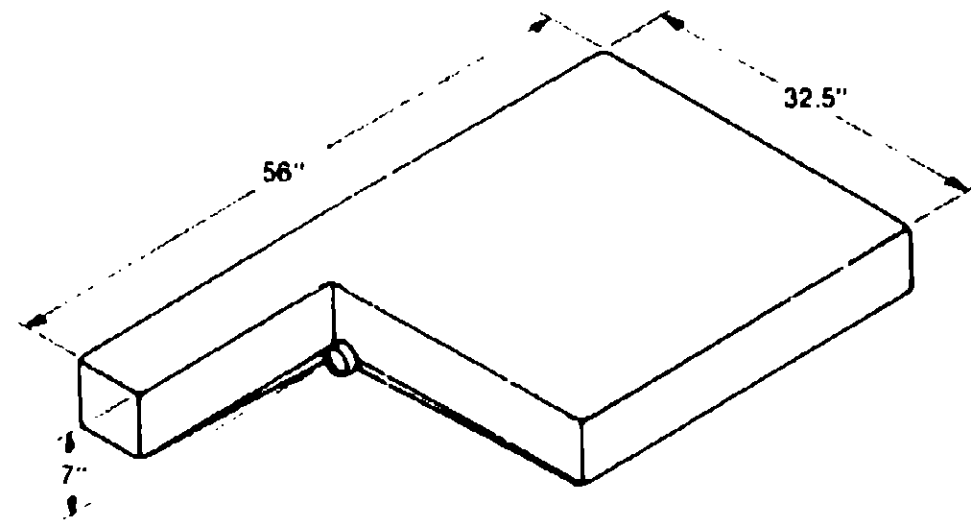

Key Part Number U/M Description
055518-01-000 EA Holding Tank - Plastic - w/o Fittings

Used as a sewage tank
* Used as a gray water tank

1978 WINNEBAGO WDU29RB J2	1979 WINNEBAGO *WDU29RB