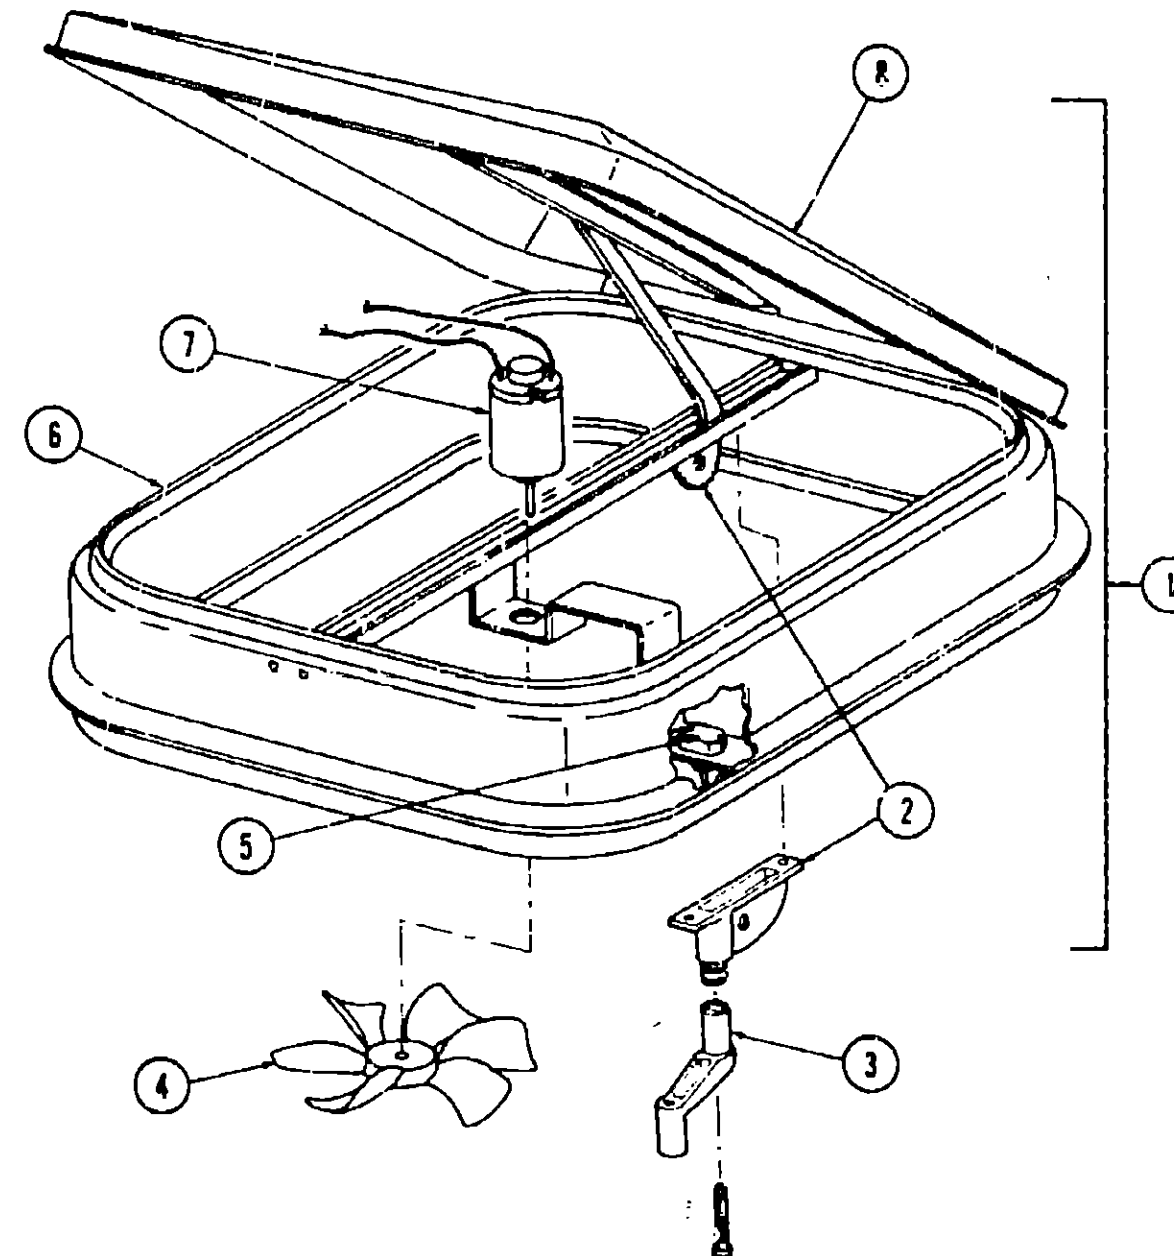

ROOF VENT GROUP (CONTINUED)

WINNEBAGO POWERED ROOF VENT

Key	Part Number	U/M	Description
1	048789-01-000	EA	Vent Asm. - Roof - Powered -w/o Screen
2	009440-01-000	EA	Gear - Arm - Roof Vent
3	009439-01-000	EA	Crank - Roof Vent
4	048640-01-000	EA	Fan - Blade - 6" Plastic
5	008195-01-000	EA	Switch - Push Button - 12 volt
6	002825-01-000	FT	Weatherstrip - Roof Vent
7	048648-01-000	EA	Motor - 12 volt
8	051384-01-000	EA	Cover - Plastic - Roof Vent
	048695-01-000	EA	Screen Asm. - Powered Roof Vent - Clear Anod. (not included in assembly)
	048695-03-000	EA	Screen Asm. - Powered Roof Vent - Beige (not included in assembly)
			Not Illustrated

1975-1979 COMMON ITEMS FICHE TABLE OF CONTENTS

Introduction	A-1 - A-2
Air Conditioner Group	A-3 - A-14
Cabinetry Hardware Group	A-15 - B-12
Chevrolet Chassis Parts Group	B-19 - B-24
Control Center Group	C-1 - C-2
Furnace Group	C-3 - D-12
Generator Group	D-13 - E-4
Holding Tank Group	E-5 - E-24
Luggage Rack and Ladder Group	F-1 - F-6
Plumbing Hardware	F-7 - G-12
Range Group	G-13 - H-2
Range Hood Group	H-3 - H-4
Refrigerator Group	H-5 - J-12
Roof Vent Group	J-13 - J-15
Speed Control Group	J-17 - K-2
Toilet Group	K-3 - K-8
Water Heater Group	K-9 - K-18
Wheel Cover Group	K-19 - K-20
Windshield Wiper/Washer Group	K-21 - L-4

ROOF VENT GROUP INDEX

Winnebago Non Power Roof Vent	J-13
Winnebago Power Roof Vent	J-14
Jensen Power Roof Vent	J-15