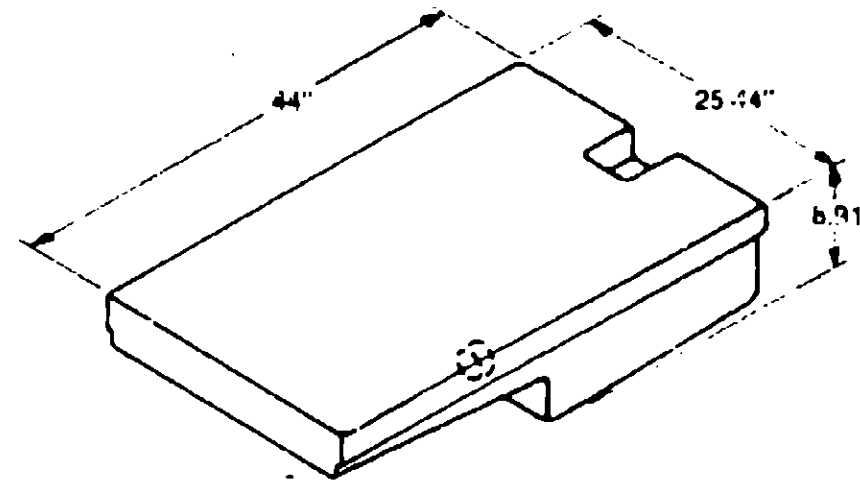

1978 WINNEBAGO *WD420RG
1978 ITASCA *IC420RG
1979 WINNEBAGO *WD420RG
1979 ITASCA *IC420RG

Key Part Number U/M Description
054032-01-000 EA Holding Tank - Plastic - w/o Fittings

Used as a sewage tank
• Used as a gray water tank