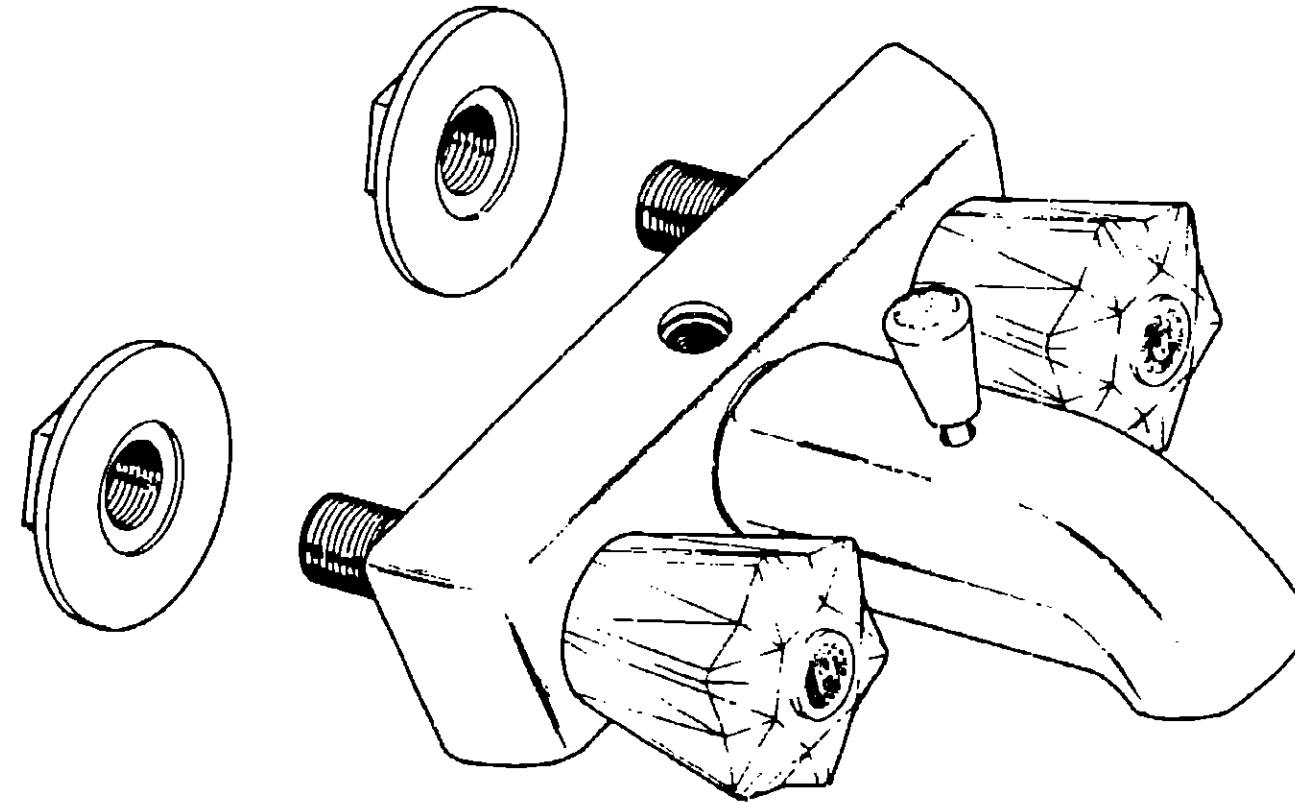

Key	Part Number	U/M	Description
	031558-01-000	EA	Faucet - Tub and Shower - U.S. & C.S.A.

1975-1979 COMMON ITEMS FICHE TABLE OF CONTENTS

Introduction	A-1 - A-2
Air Conditioner Group	A-3 - A-14
Cabinetry Hardware Group	A-15 - B-18
Chevrolet Chassis Parts Group	B-19 - B-24
Control Center Group	C-1 - C-2
Furnace Group	C-3 - D-12
Generator Group	D-13 - E-4
Holding Tank Group	E-5 - E-24
Luggage Rack and Ladder Group	F-1 - F-6
Plumbing Hardware	F-7 - G-12
Range Group	G-13 - H-2
Range Hood Group	H-3 - H-4
Refrigerator Group	H-5 - J-12
Roof Vent Group	J-13 - J-15
Speed Control Group	J-17 - K-2
Toilet Group	K-3 - K-8
Water Heater Group	K-9 - K-18
Wheel Cover Group	K-19 - K-20
Windshield Wiper/Washer Group	K-21 - L-4

PLUMBING HARDWARE GROUP INDEX

Adapters, Faucets, Fittings, Valves and Water Pumps	F-7 - G-12