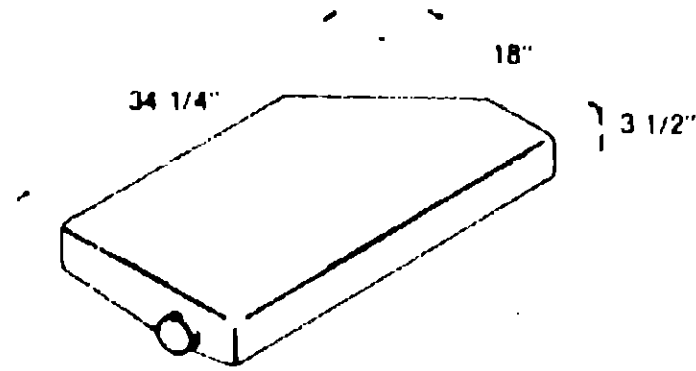

HOLDING TANK GROUP (CONTINUED)

Key Part Number U/M Description
036276-01-000 EA Holding Tank - Plastic - w/o Fittings

Used as a sewage tank
*Used as a gray water tank

1975 WINNEBAGO	1976 WINNEBAGO	1977 WINNEBAGO	1978 WINNEBAGO
*MWRB	*MW23RB	*MW23RB	*WD423RB
*MWRD			
*MWRG