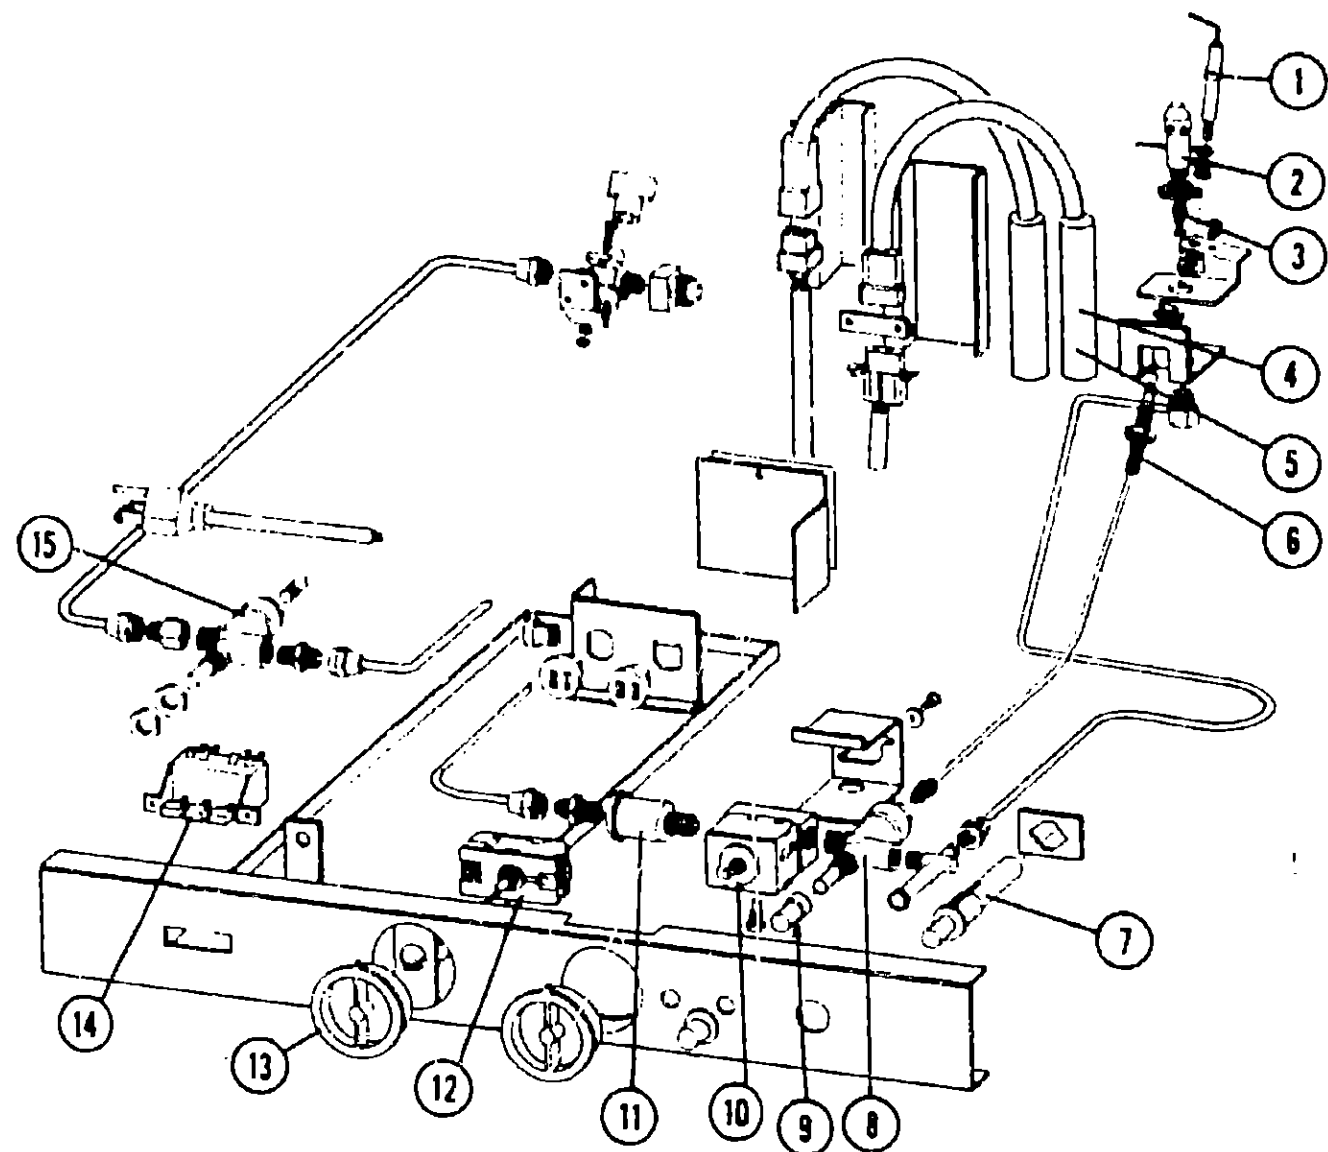

REFRIGERATOR GROUP (CONTINUED)

SIBIR REFRIGERATOR - ET230/2

Key	Part Number	U/M	Description
	049174-02-000	EA	Refrigerator - AC/DC/Gas - ET230/2 - 2 Door Model
1	049175-01-738	EA	Plug - Ignition
2	049175-01-736	EA	Head - Burner
3	049174-01-718	EA	Jet - Burner - Bray #13
4	049174-01-716	EA	Heater - 117 VAC - 220/95 Watt
5	049174-02-704	EA	Heater - 12 Volt - 160 Watt
6	049175-01-734	EA	Thermocouple
7	049175-01-737	EA	Igniter - Piezo
8	049175-01-733	EA	Valve - Safety
9	049174-01-754	EA	Cap - Pressure Test
10	049174-01-717	EA	Thermostat - Gas
11	049175-01-731	EA	Filter
12	049175-01-729	EA	Thermostat - Electric
13	049175-01-741	EA	Knob - Control
14	049174-02-703	EA	Switch - Push Button - 3 Way
15	049175-01-733	EA	Valve - Safety