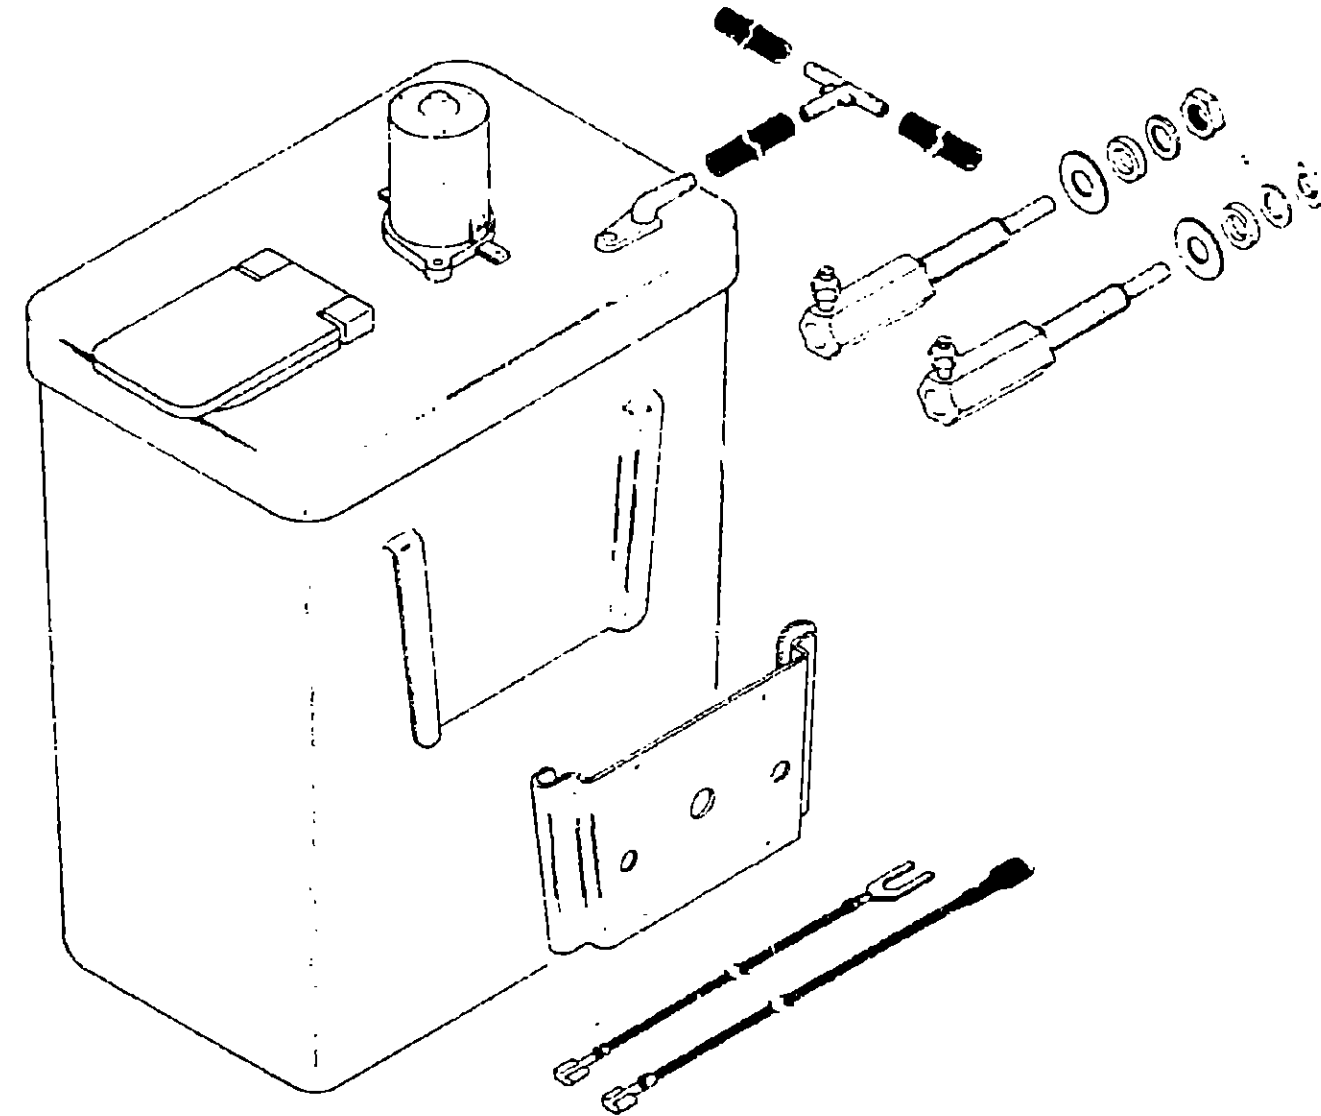

Key	Part Number	U/M	Description
	049464-01-000	EA	Wiper Blade - 16" - Black
	049464-02-000	EA	Wiper Blade - 20" Black

WINDSHIELD WIPER/WASHER GROUP (CONTINUED)

Key	Part Number	U/M	Description
	007029-01-000	EA	Washer Asm. - Windshield