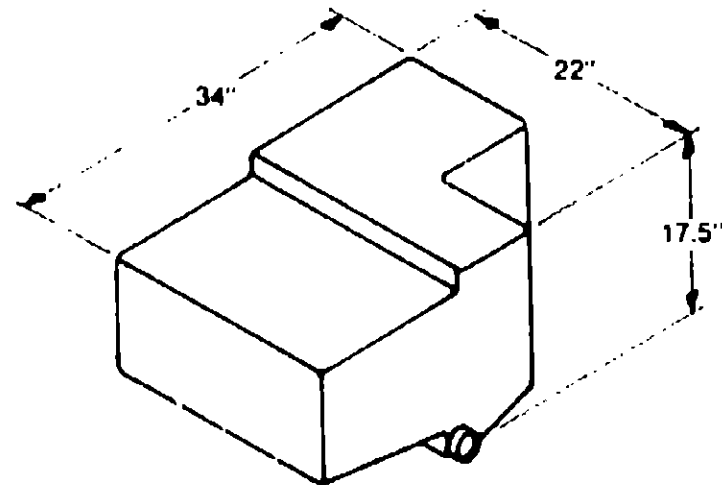

Key Part Number U/M Description
053370-01-000 EA Holding Tank - Plastic - w/o Fittings

Used as a sewage tank
• Used as a gray water tank

1978 WINNEBAGO WDU32RU
1979 WINNEBAGO WDU32RU
WDU32DU