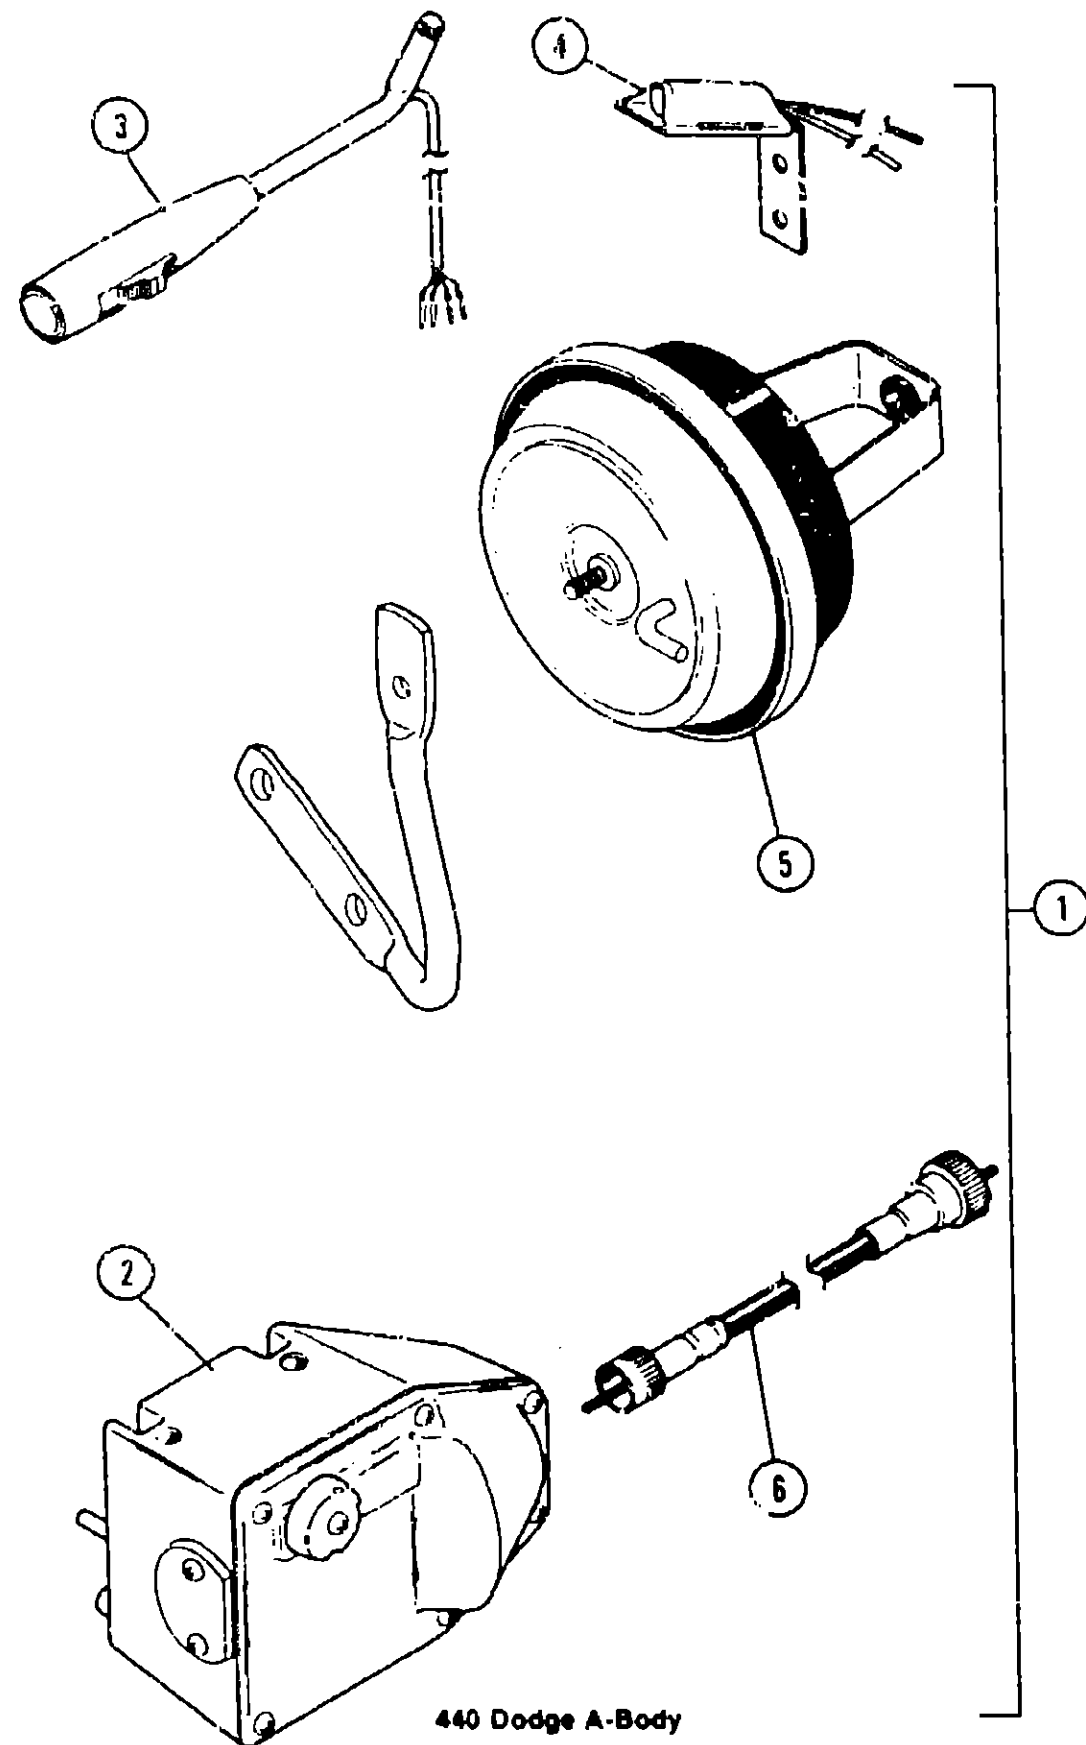

SPEED CONTROL GROUP (CONTINUED)

440 Dodge A-Body

Key	Part Number	U/M	Description
1	024746-01-000	EA	Speed Control Package - 440 C.I.D. Dodge - Lever Type - A-Body
2	007255-01-700	EA	Regulator Asm.
3	024746-01-702	EA	Switch - Engage Lever
4	007255-01-704	EA	Switch Asm. - Decelerate
5	024746-01-701	EA	Servo Asm.
6	007255-01-703	EA	Cable Asm. - Transmission
.	024746-01-700	EA	Relay - Speed Control
.	024746-01-703	EA	Harness Asm.
.			Not Illustrated