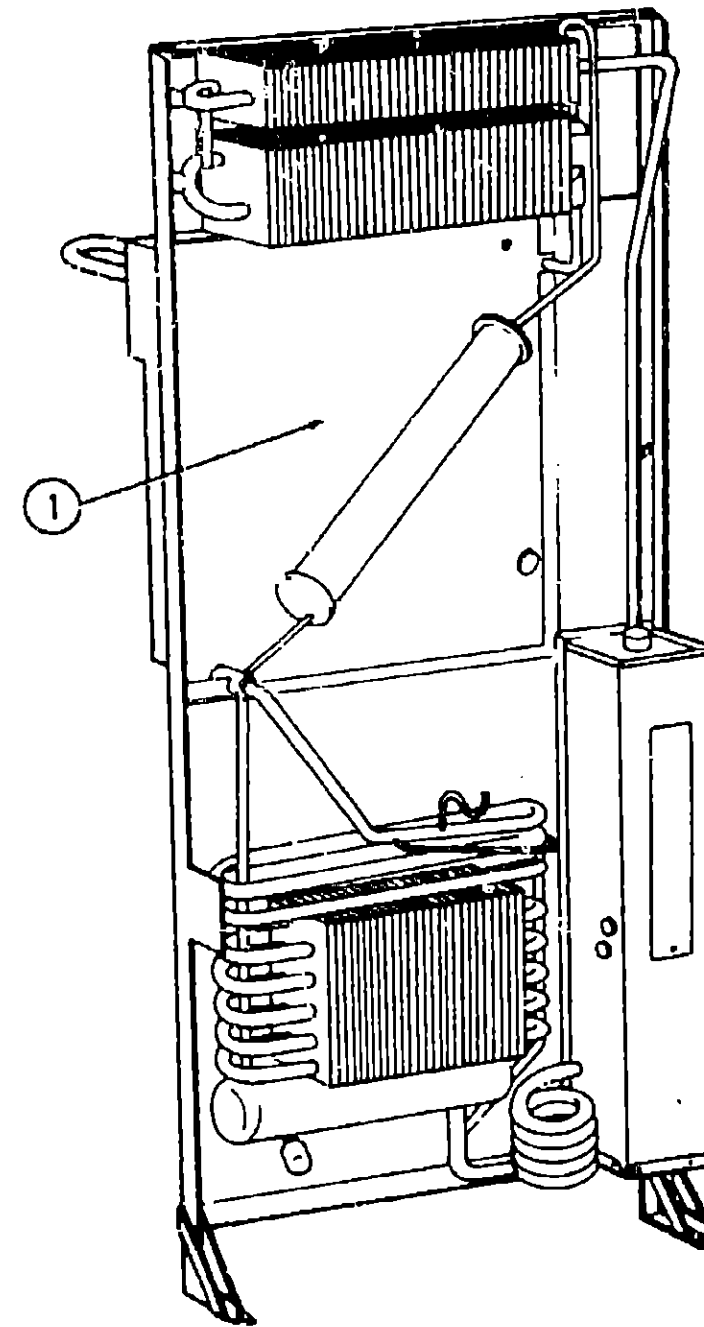

REFRIGERATOR GROUP (CONTINUED)

WINNEBAGO REFRIGERATOR - W8EG (CONTINUED)

Key	Part Number	U/M	Description
1	034542-01-808	EA	Cooling Unit - W8

1975-1979 COMMON ITEMS FICHE TABLE OF CONTENTS

Introduction	A-1 - A-2
Air Conditioner Group	A-3 - A-14
Cabinetry Hardware Group	A-15 - B-18
Chevrolet Chassis Parts Group	B-19 - B-24
Control Center Group	C-1 - C-2
Furnace Group	C-3 - D-12
Generator Group	D-13 - E-4
Holding Tank Group	E-5 - E-24
Luggage Rack and Ladder Group	F-1 - F-6
Plumbing Hardware	F-7 - G-12
Range Group	G-13 - H-2
Range Hood Group	H-3 - H-4
Refrigerator Group	H-5 - J-12
Roof Vent Group	J-13 - J-15
Speed Control Group	J-17 - K-2
Toilet Group	K-3 - K-8
Water Heater Group	K-9 - K-18
Wheel Cover Group	K-19 - K-20
Windshield Wiper/Washer Group	K-21 - L-4

REFRIGERATOR GROUP INDEX

Dometic - RM66	H-5 - H-8
Dometic - RM76	H-9 - H-13
Norcold - DE728	H-14
Instamatic - IM6	H-15 - H-18
Instamatic - IM7	H-19 - H-24
Sibir - ET150	I-1 - I-4
Sibir - ET230	I-5 - I-10
Sibir - ET150/2	I-11 - I-14
Sibir - ET230/2	I-15 - I-20
Winnebago - W6EG	I-21 - J-2
Winnebago - W7EG	J-3 - J-7
Winnebago - W8EG	J-8 - J-12