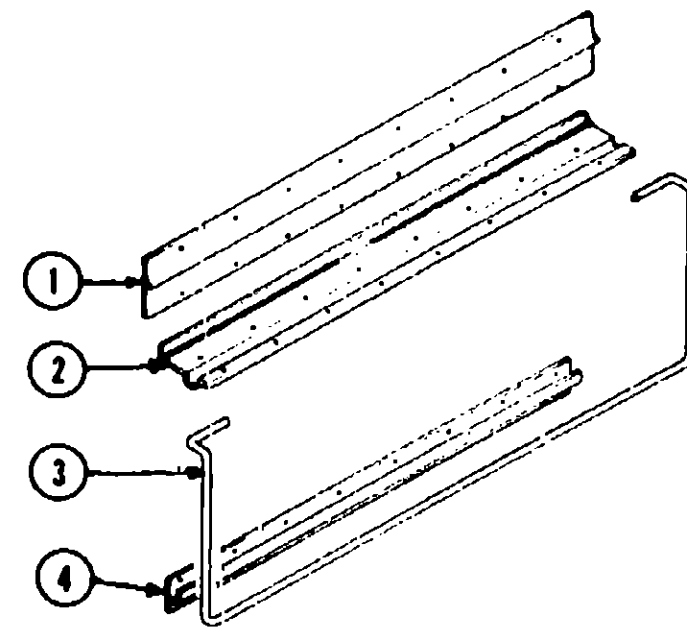

CABINETY HARDWARE GROUP (CONTINUED)

DINETTE TABLE WALL MOUNT HARDWARE

Key	Part Number	U/M	Description
	052200-01-000	EA	Bracket - Upper Wall Mount - Brown - 23.5"
	052201-01-000	EA	Bracket - Table Mount - Brown - 23"
	024275-02-000	EA	Rod - Table Lift - 7.5" x 23.5"
	024275-03-000	EA	Rod - Table Lift - 8.8" x 23.5"
	024281-03-000	EA	Bracket - Lower Wall Mount - Brown - 22.12"