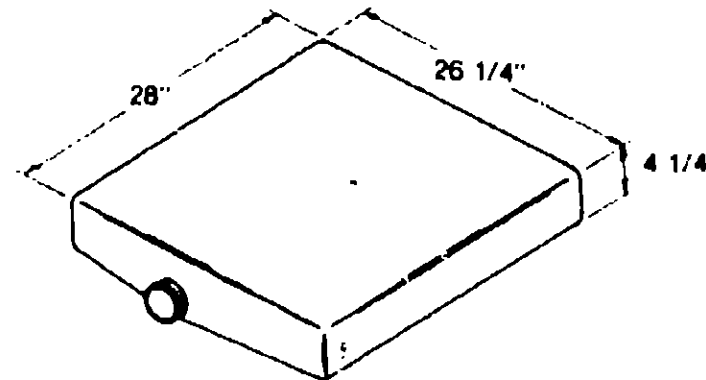

Key Part Number U/M Description
038831-01-000 EA Holding Tank - Plastic - w/o Fittings

Used as a sewage tank
*Used as a gray water tank

1975 WINNEBAGO	1975 ITASCA
*D25CUL	*C24C
*D25CU	
*D19	

**1975-1978 COMMON ITEMS FICHE
TABLE OF CONTENTS**

Introduction	A-1 - A-2
Air Conditioner Group	A-3 - A-14
Cabinetry Hardware Group	A-15 - B-18
Chevrolet Chassis Parts Group	B-19 - B-24
Control Center Group	C-1 - C-2
Furnace Group	C-3 - D-12
Generator Group	D-13 - E-4
Holding Tank Group	E-5 - E-24
Luggage Rack and Ladder Group	F-1 - F-8
Plumbing Hardware	F-7 - G-12
Range Group	G-13 - H-2
Range Hood Group	H-3 - H-4
Refrigerator Group	H-5 - J-12
Roof Vent Group	J-13 - J-15
Speed Control Group	J-17 - K-2
Toilet Group	K-3 - K-8
Water Heater Group	K-9 - K-18
Wheel Cover Group	K-19 - K-20
Windshield Wiper/Washer Group	K-21 - L-4

**HOLDING TANK
INDEX**

Sewage and Gray Water Holding Tanks - Plastic and Fiberglass	E-5 - E-24