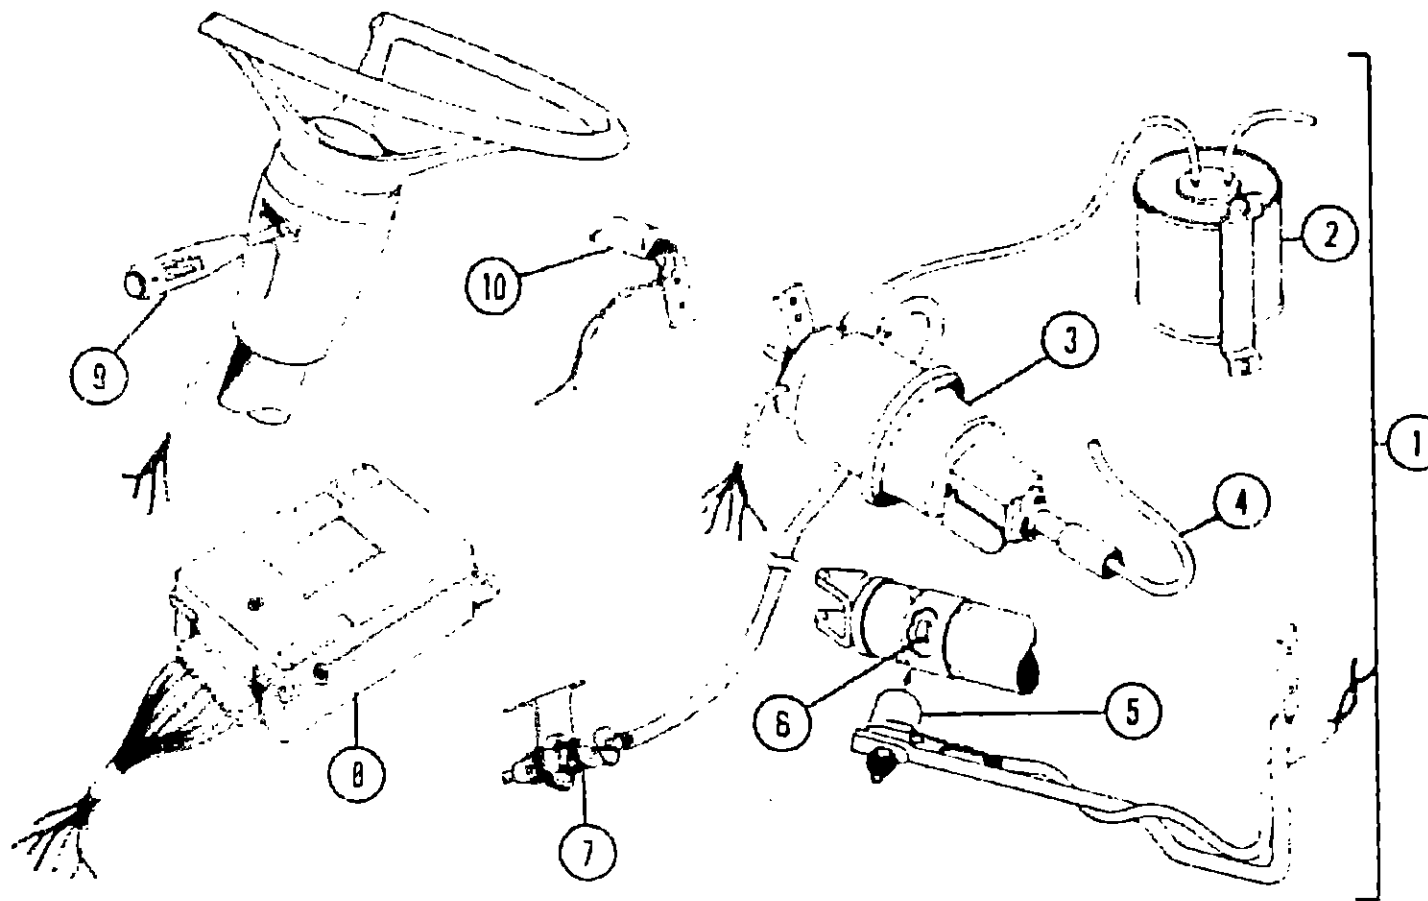

SPEED CONTROL GROUP (CONTINUED)

ELECTRONIC SPEED CONTROL (Dodge/Chevrolet)

Key	Part Number	U/M	Description
1	059779-01-000	EA	Speed Control Asm. - Electronic - Chevrolet
1	059778-01-000	EA	Speed Control Asm. - Electronic - Dodge
2	059778-01-712	EA	Vacuum Tank
3	059778-01-705	EA	Servo Vacuum Asm.
4	059778-01-706	EA	Cable Asm. - Servo
5	059778-01-704	EA	Coil Asm. Road Pickup
6	059778-01-711	EA	Magnets - Tape & Glue
7	059778-01-707	EA	Valve Asm. - Vacuum Release
*	059778-01-708	EA	Vacuum Hose - 9 - 32 x 72"
*	059778-01-709	EA	Vacuum Hose - 5 - 32 x 60"
8	059778-01-700	EA	Regulator Asm. - Electronic
9	059778-01-702	EA	Switch & Lever Asm.
10	059778-01-701	EA	Switch Asm. - Deceleration
*	059778-01-703	EA	Wire Harness Asm. - Main
*	059778-01-710	EA	Tester - Electronic Cruise Control
*			Not Illustrated

1975-1979 COMMON ITEMS FICHE TABLE OF CONTENTS

Introduction	A-1 - A-2
Air Conditioner Group	A-3 - A-14
Cabinetry Hardware Group	A-15 - B-18
Chevrolet Chassis Parts Group	B-19 - B-24
Control Center Group	C-1 - C-2
Furnace Group	C-3 - D-12
Generator Group	D-13 - E-4
Holding Tank Group	E-5 - E-24
Luggage Rack and Ladder Group	F-1 - F-6
Plumbing Hardware	F-7 - G-12
Range Group	G-13 - H-2
Range Hood Group	H-3 - H-4
Refrigerator Group	H-5 - J-12
Roof Vent Group	J-13 - J-15
Speed Control Group	J-17 - K-2
Toilet Group	K-3 - K-8
Water Heater Group	K-9 - K-18
Wheel Cover Group	K-19 - K-20
Windshield Wiper/Washer Group	K-21 - L-4

SPEED CONTROL GROUP INDEX

Chevrolet 350 A-Body	J-17
Chevrolet 454 A-Body	J-18
Chevrolet 350 C-Body	J-19
Dodge 318 A-Body	J-20
Dodge 360 A-Body	J-21
Dodge 413 A-Body	J-22
Dodge 440 A-Body	J-23
Dodge 360 C-Body	J-24
Dodge 440 C-Body	K-1
Dodge/Chevrolet-Electronic	K-2