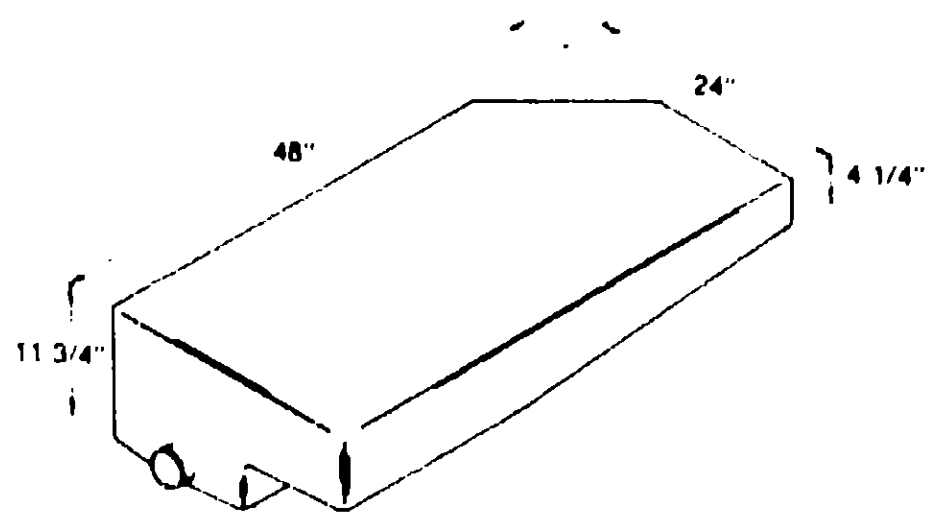

HOLDING TANK GROUP (CONTINUED)

Key Part Number U/M Description
044582-01-000 EA Holding Tank - Plastic - w/o Fittings

Used as a sewage tank
*Used as a gray water tank

1976 WINNEBAGO	1977 WINNEBAGO	1978 WINNEBAGO	1979 WINNEBAGO
D27CU D27CUL	D27DRK D27D/DL	WDU27RK WDU27RT	WDU27RT
1976 ITASCA C27A C27AL	1977 ITASCA C27A C27AL	1978 ITASCA ICP27RT