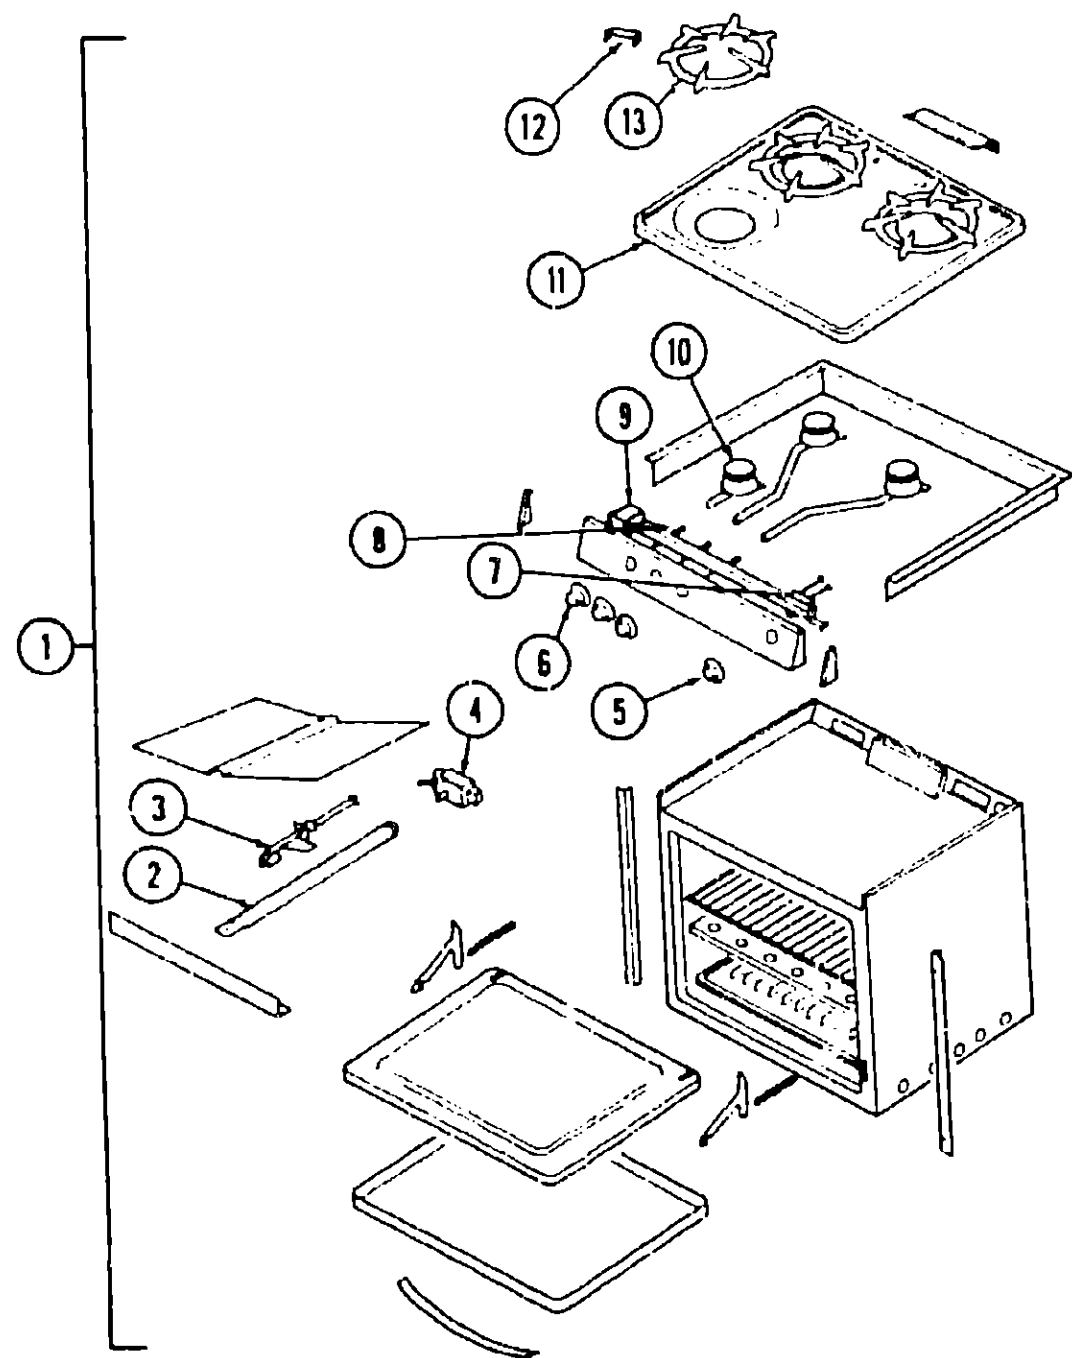

RANGE GROUP (CONTINUED)

Key	Part Number	U/M	Description
1	031648-01-000	EA	Range - Coleman - 3 Burner (2225)
2	034835-01-000	EA	Burner - Oven
3	034966-01-000	EA	Burner - Oven Pilot
4	034825-01-000	EA	Valve - Safety
5	034832-01-000	EA	Dial - Oven Thermostat
6	031648-01-739	EA	Knob - Top Burner Valve
7	034836-01-000	EA	Thermostat - Oven
8	031648-01-734	EA	Valve - Top Burner
9	031648-01-741	EA	Regulator - Pressure
10	034841-01-000	EA	Burner - Top w/o Lighter - Right Rear
	034842-01-000	EA	Burner - Top w/o Lighter - Left Rear
	035100-01-000	EA	Burner - Top w/o Lighter - Front
11	034972-01-000	EA	Cook Top - Brushed Chrome
12	003016-01-738	EA	Clip - Top Grate - Package of 12
13	003016-01-722	EA	Grate - Top Burner
	049045-01-728	EA	Broiler Pan Asm - w/insert
			Not Illustrated

RANGE GROUP (CONTINUED)

COLEMAN RANGE - 3 BURNER - 2225

**1975-1979 COMMON ITEMS FICHE
TABLE OF CONTENTS**

Introduction	A-1 - A-2
Air Conditioner Group	A-3 - A-11
Cabinetry Hardware Group	A-15 - B-18
Chevrolet Chassis Parts Group	B-19 - B-24
Control Center Group	C-1 - C-2
Furnace Group	C-3 - D-12
Generator Group	D-13 - E-4
Holding Tank Group	E-5 - E-24
Luggage Rack and Ladder Group	F-1 - F-6
Plumbing Hardware	F-7 - G-12
Range Group	G-13 - H-2
Range Hood Group	H-3 - H-4
Refrigerator Group	H-5 - J-12
Roof Vent Group	J-13 - J-15
Speed Control Group	J-17 - K-2
Toilet Group	K-3 - K-8
Water Heater Group	K-9 - K-18
Wheel Cover Group	K-19 - K-20
Windshield Wiper/Washer Group	K-21 - L-4

**RANGE GROUP
INDEX**

Coleman - Eyalevel - 2209	G-13 - G-14
Coleman - 3 Burner - 2225	G-15 - G-16
Coleman - 3 Burner - 2227	G-17 - G-18
Coleman - 4 Burner - 2224A	G-19 - G-20
Magic Chef - Small Oven - Black	G-21 - G-22
Magic Chef - Small Oven - Chrome	G-23
Magic Chef - Large Oven	G-24
Suburban - SR40LXC	H-1 - H-2