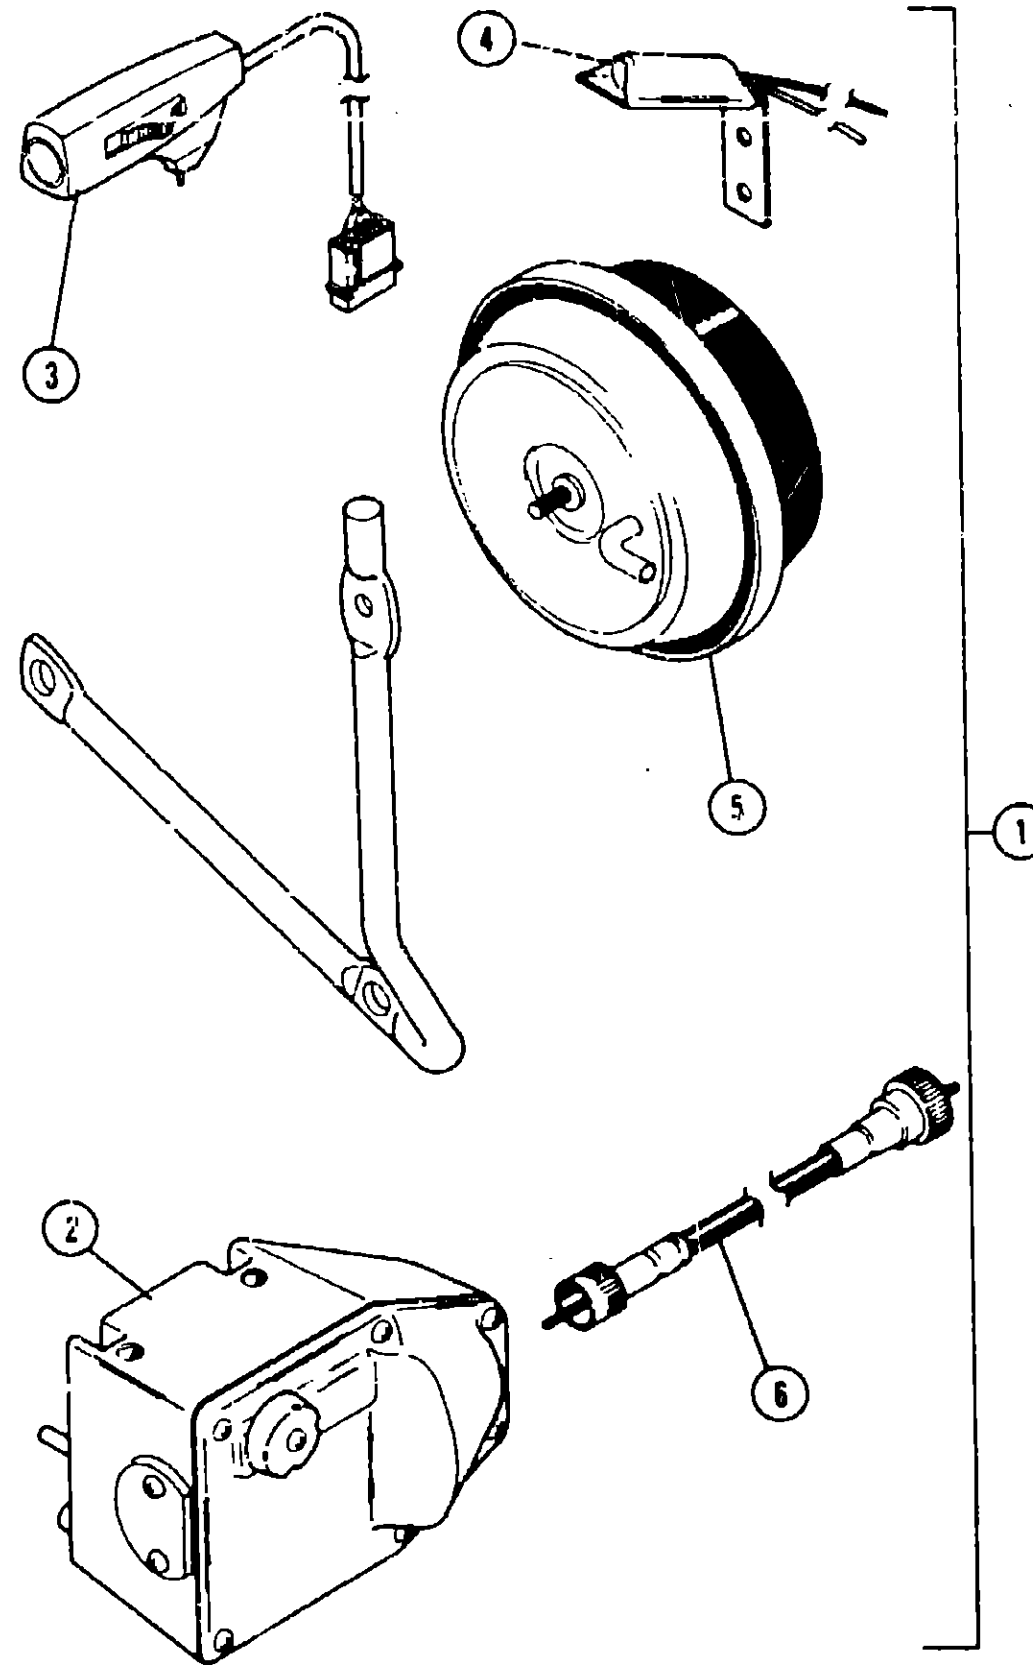

SPEED CONTROL GROUP (CONTINUED)

CHEVROLET 454 A-BODY

Key	Part Number	U/M	Description
1	040568-01-000	EA	Speed Control Package - 454 C.I.D. - Chev. - A-Body
2	007255-01-700	EA	Regulator Asm.
3	007255-01-702	EA	Engage Switch - Clamp On
4	007255-01-704	EA	Switch Asm. - Decelerate
5	047841-01-701	EA	Servo Asm. - 454 C.I.D.
6	007255-01-703	EA	Cable Asm. - Transmission
.	007298-01-702	EA	Harness Asm.
.	024746-01-700	EA	Relay - Speed Control
.			Not Illustrated