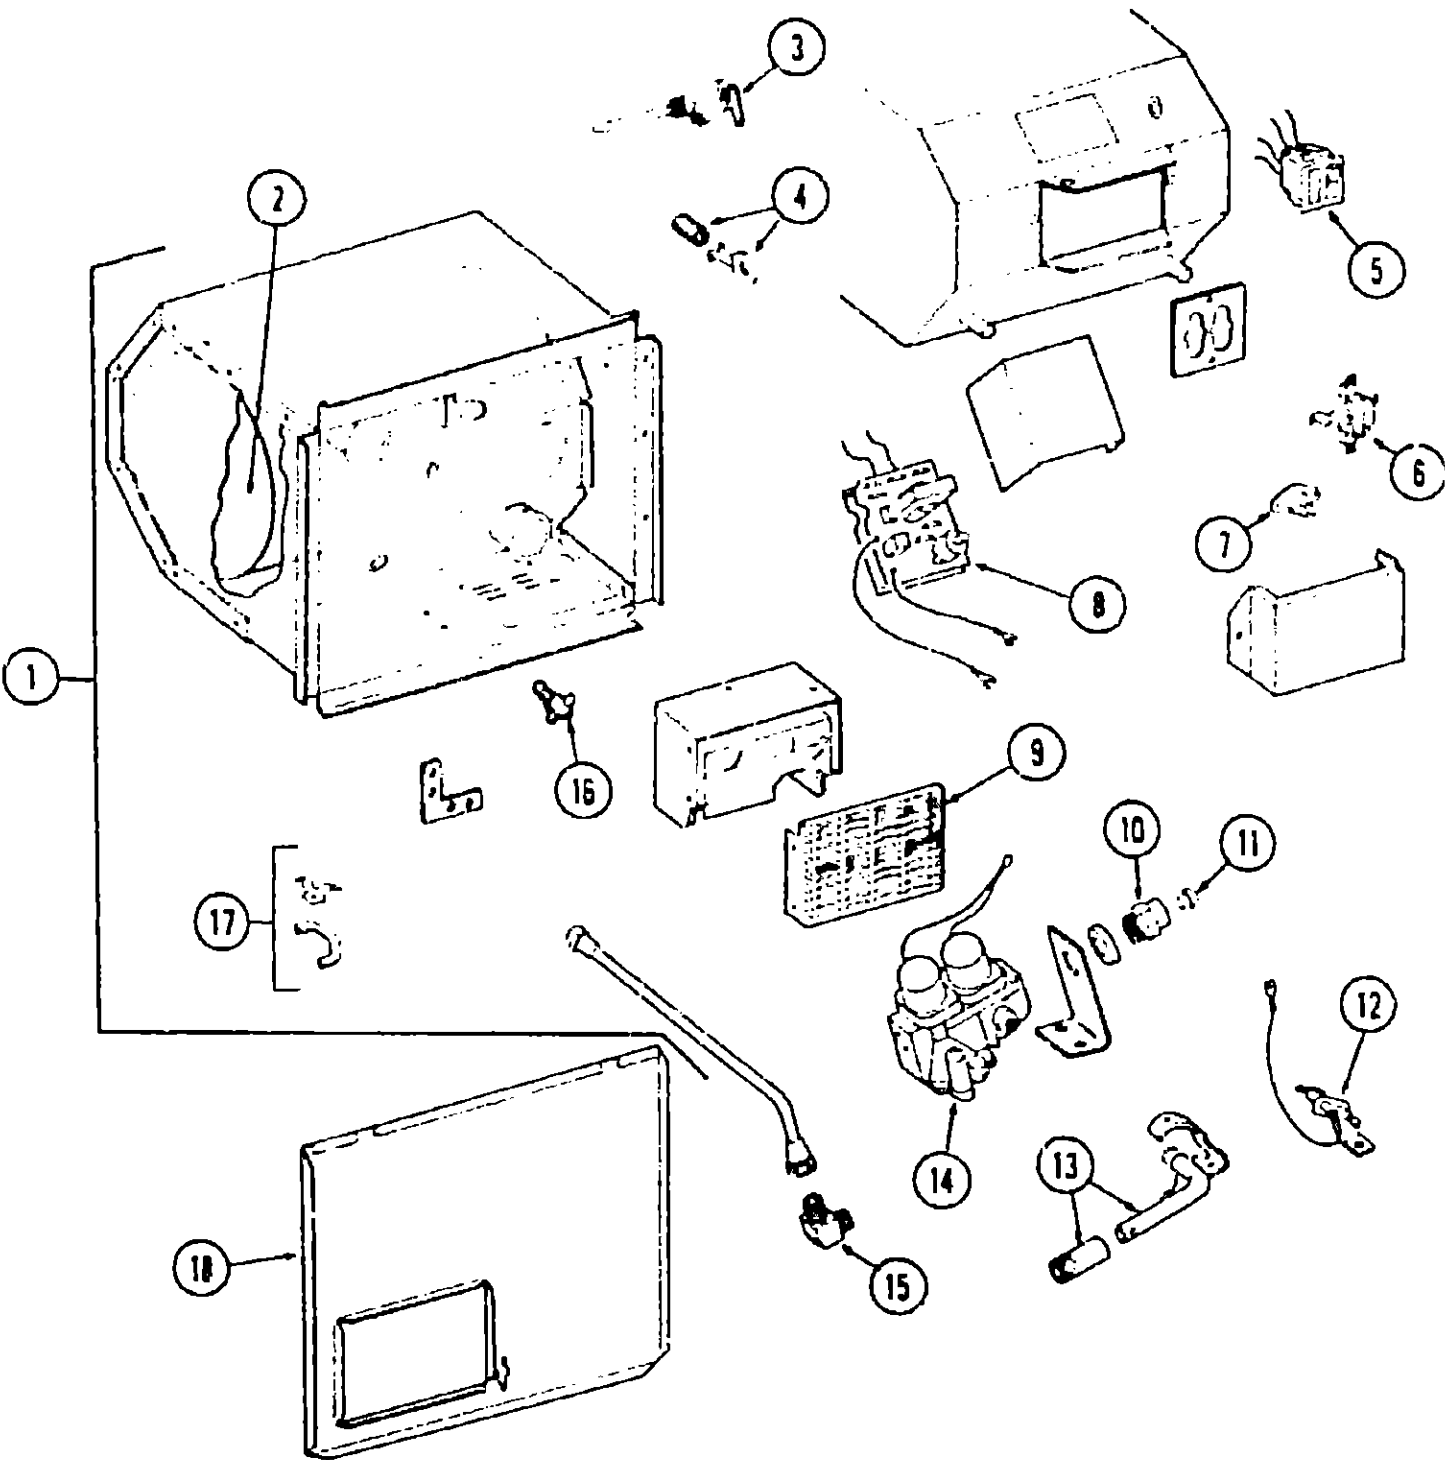

WATER HEATER GROUP (CONTINUED)

ATWOOD - W/MOTOR AID - ELECTRIC IGNITION - GH610-3E

Key	Part Number	U/M	Description
1	055283-01-000	EA	Water Heater - GH610-3E - Electric Ignition w/Motor Aid
2	055283-01-701	EA	Tank Inner
3	051391-01-704	EA	Valve - Relief 1/2" Fitting
4	051391-01-705	EA	Fastener - Cam Lock
5	051393-01-701	EA	Switch Package
6	051393-01-702	EA	Switch - Energy Cut Off
7	051393-01-703	EA	Thermostat
8	051393-01-704	EA	Circuit Board
9	051391-01-706	EA	Grille - Exhaust
10	051393-01-705	EA	Fitting - Orifice
11	051391-01-710	EA	Orifice - Burner
12	051393-01-706	EA	Probe and Spark Assembly
13	055283-01-700	EA	Main Burner
14	051393-01-708	EA	Valve - Dual Solenoid
15	051393-01-709	EA	Fitting - Elbow
16	051391-01-701	EA	Valve - Drain
17	051391-01-700	EA	Hinge Kit w/Clip - Access Door
18	052009-02-000	EA	Door - Access - Water Heater - Beige Not Included w/Water Heater Assembly