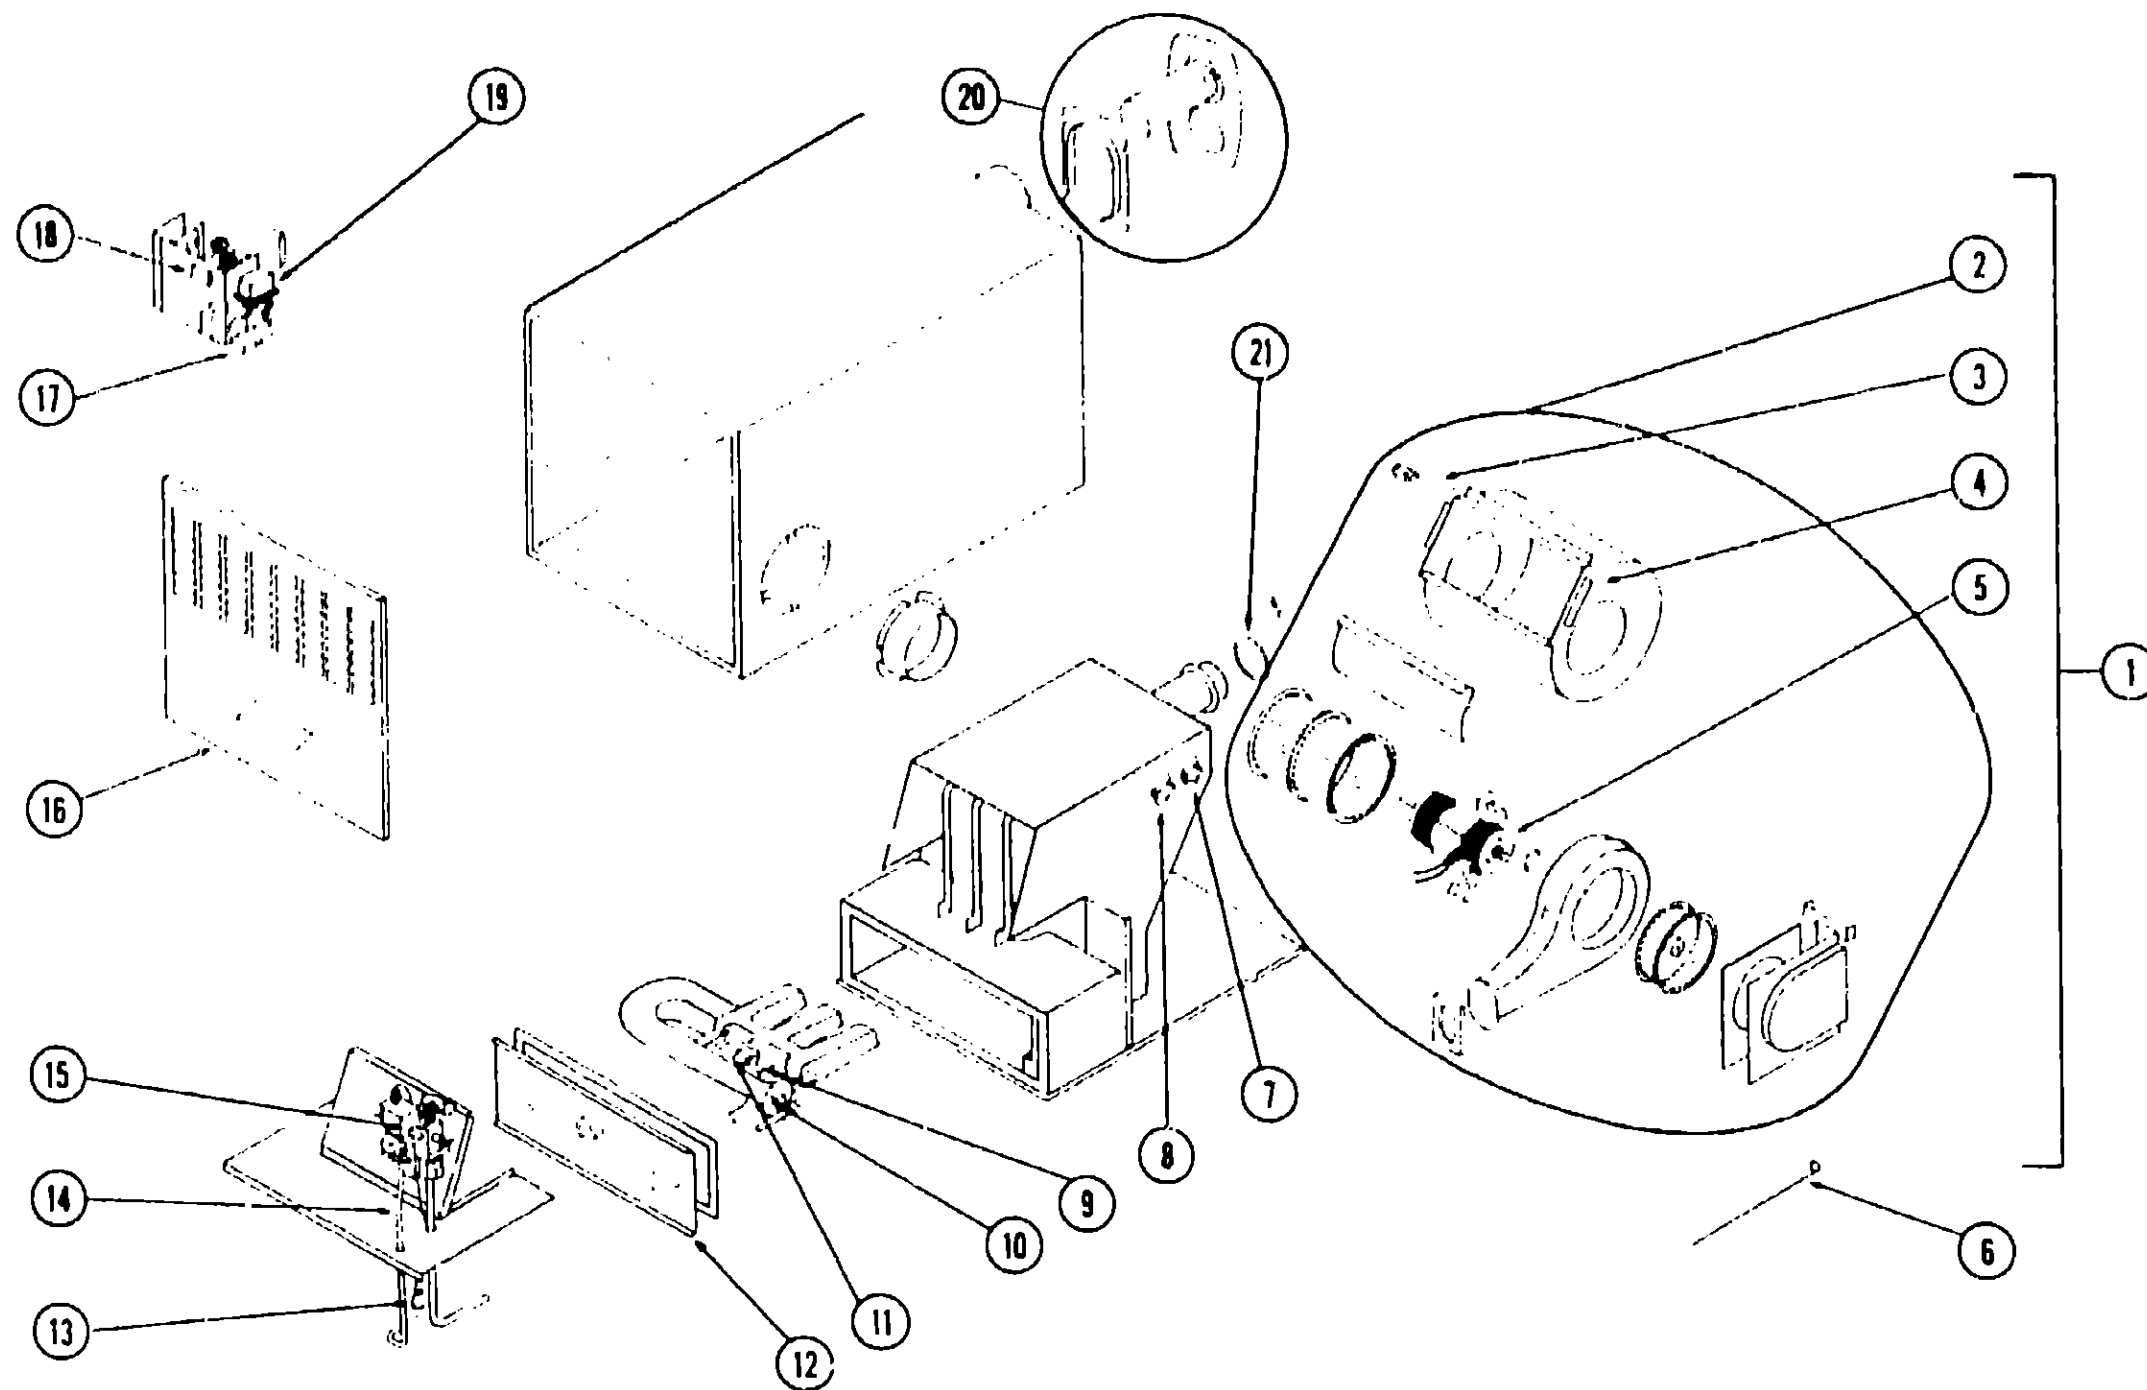

FURNACE GROUP

FURNACE - COLEMAN - 4023

Key	Part Number	U/M	Description
1	003135-01-000	EA	Furnace - 23,000 BTU - Under Counter Mount - Coleman - 4023
2	033269-01-707	EA	Blower Asm. - Complete
3	700088-38-000	EA	Switch - Sail
4	700088-44-000	EA	Fuse - 9 Amp.
5	700088-41-000	EA	Motor - 12 Volt
6	041602-01-704	EA	Rod - Lighter
7	700088-20-000	EA	Switch - Fan - Close 125° - Open 100°
8	700088-17-000	EA	Switch - Limit
9	700088-39-000	EA	Orifice - .055
10	700088-31-000	EA	Coil - Igniter
11	700088-30-000	EA	Pilot - Burner (w/Igniter and Pilot Spud)
12	700088-13-000	EA	Door - Burner w/Gasket

Key	Part Number	U/M	Description
13	033269-01-702	EA	Coil - Solenoid
14	700088-08-000	EA	Tube - Pilot - Formed Steel
15	041603-01-703	EA	Gas Valve - Eaton
	041603-01-705	EA	Gas Valve - General Controls
	041603-01-710	EA	Kit - Gas Valve Conversion - General Controls
16	041602-01-706	EA	Panel - Front w/Latch
17	033269-01-714	EA	Capacitor - 1000 Mfd.
18	033269-01-734	EA	Switch - On/Off - 3 Terminal
19	700088-35-000	EA	Relay - 12 Volt - 3 Amp.
20	041606-01-000	EA	Vent Package
21	041602-01-707	EA	Gasket - Exhaust
	039505-02-000	EA	Thermostat - Wall Mount - Coleman
			Not Illustrated

1975-1978 COMMON ITEMS FICHE TABLE OF CONTENTS

Introduction	A-1 - A-2
Air Conditioner Group	A-3 - A-14
Cabinetry Hardware Group	A-15 - B-18
Chevrolet Chassis Parts Group	B-19 - B-24
Control Center Group	C-1 - C-2
Furnace Group	C-3 - D-12
Generator Group	D-13 - E-4
Holding Tank Group	E-5 - E-24
Luggage Rack and Ladder Group	F-1 - F-6
Plumbing Hardware	F-7 - G-12
Range Group	G-13 - H-2
Range Hood Group	H-3 - H-4
Refrigerator Group	H-5 - J-12
Roof Vent Group	J-13 - J-15
Speed Control Group	J-17 - K-2
Toilet Group	K-3 - K-8
Water Heater Group	K-9 - K-18
Wheel Cover Group	K-19 - K-20
Windshield Wiper/Washer Group	K-21 - L-4

FURNACE GROUP INDEX

Coleman - 4023 - 23,000 BTU	C-3 - C-4
Coleman - 4028 - 28,000 BTU	C-5 - C-6
Coleman - 4030 - 30,000 BTU	C-7 - C-8
Coleman - 4225 - 23,000 BTU	C-9 - C-10
Coleman - 4230 - 28,000 BTU	C-11 - C-12
Coleman - 4235 - 31,000 BTU	C-13 - C-14
Coleman - 4318 - 18,000 BTU	C-15 - C-16
Coleman - 4319 - 19,000 BTU	C-17 - C-18
Coleman - 4322 - 22,000 BTU	C-19 - C-20
Coleman - 4322 - 22,000 BTU w/Electric Ignition	C-21 - C-22
Coleman - 4328 - 28,000 BTU	C-23 - C-24
Coleman - 4328 - 28,000 BTU w/Electric Ignition	D-1 - D-2
Coleman - 4324 - 24,000 BTU w/Electronic Ignition	D-3 - D-4
Coleman - 4330 - 30,000 BTU w/Electronic Ignition	D-5 - D-6
Coleman - 4332 - 34,000 BTU w/Electronic Ignition	D-7 - D-8
Lear - Siegler - SRF32 - 32,000 BTU	D-9 - D-10
Suburban - NT16 - 16,000 BTU	D-11 - D-12