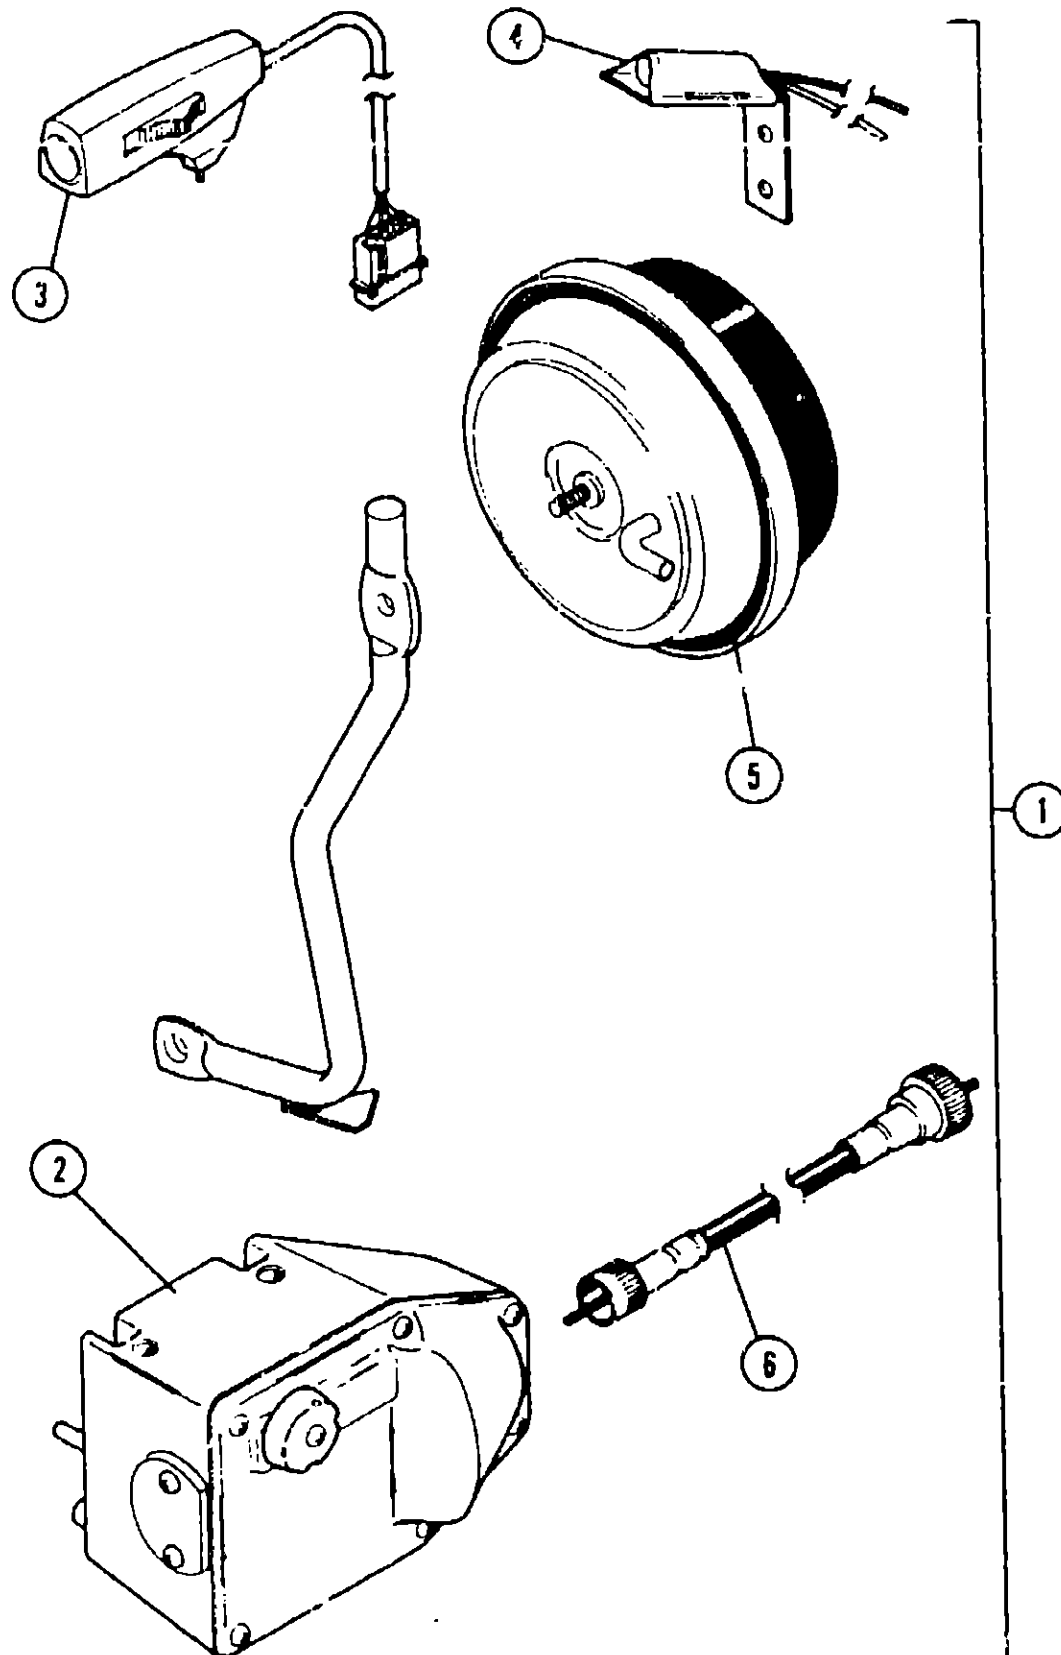

SPEED CONTROL GROUP (CONTINUED)

SPEED CONTROL GROUP (CONTINUED)

CHEVROLET 350 C-BODY