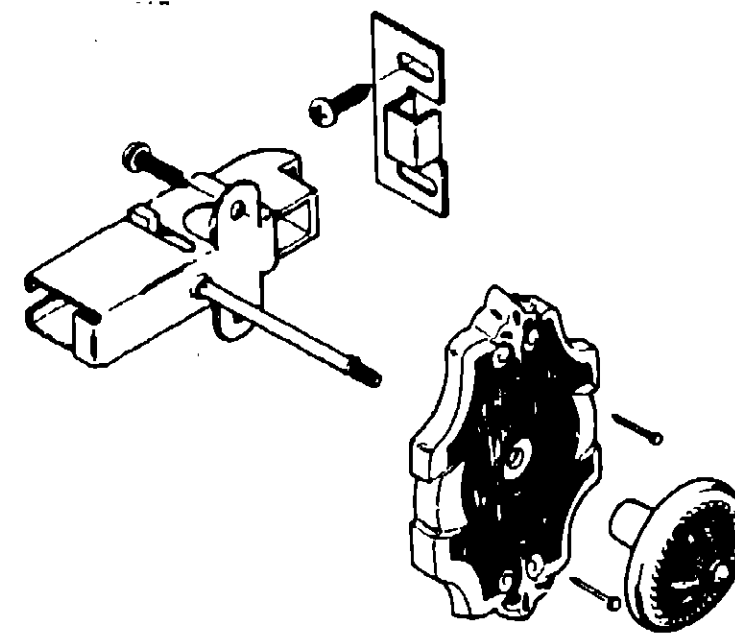

Key	Part Number	U/M	Description
	041922-01-000	EA	Kit - Cabinet Door Latch Kit Contains Screws, Latch, Knob, Backplate, Backplate Nails and Strike.

CABINERY HARDWARE GROUP INDEX

Latches, Pulls, Catches, Drawer Glides, Hinges, Knobs and Locks	A-15 - B-18