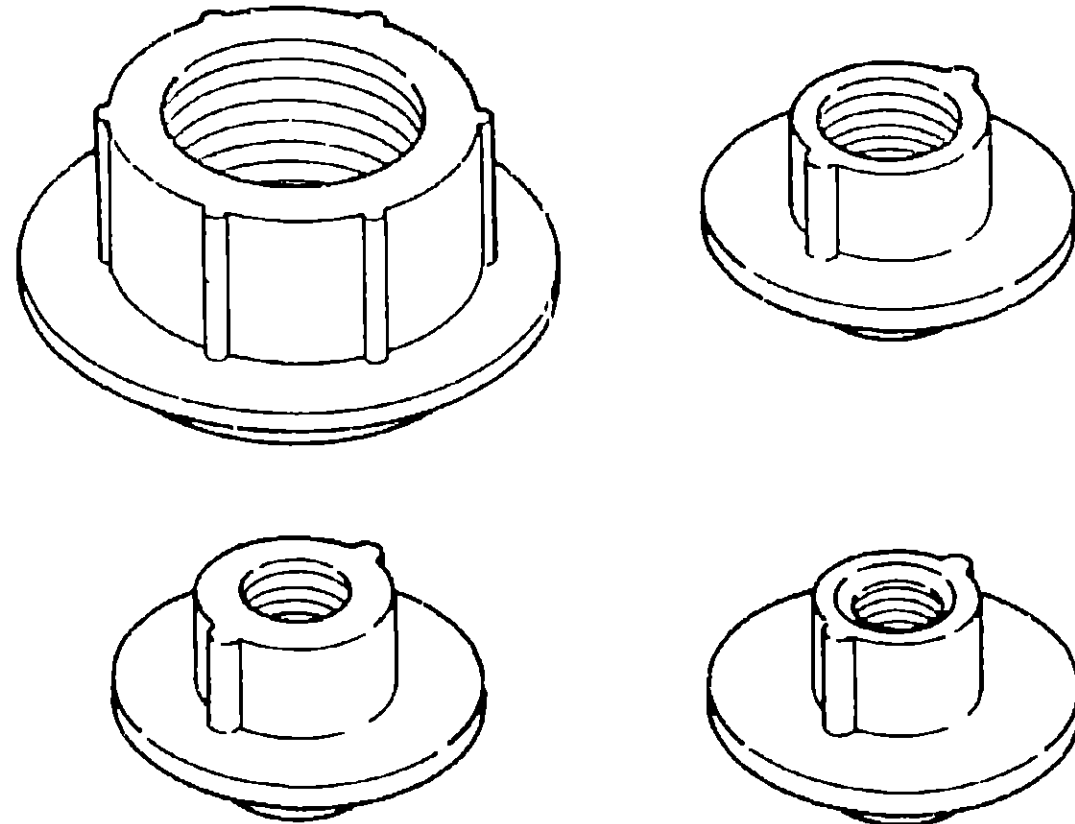

PLUMBING HARDWARE GROUP INDEX

Adapters, Faucets, Fittings, Valves and Water Pumps	F-7 - G-12
---	------------

PLUMBING HARDWARE GROUP (CONTINUED)

Key Part Number U/M Description
046524-01-000 EA Kit - Fittings - Plastic - Holding Tank