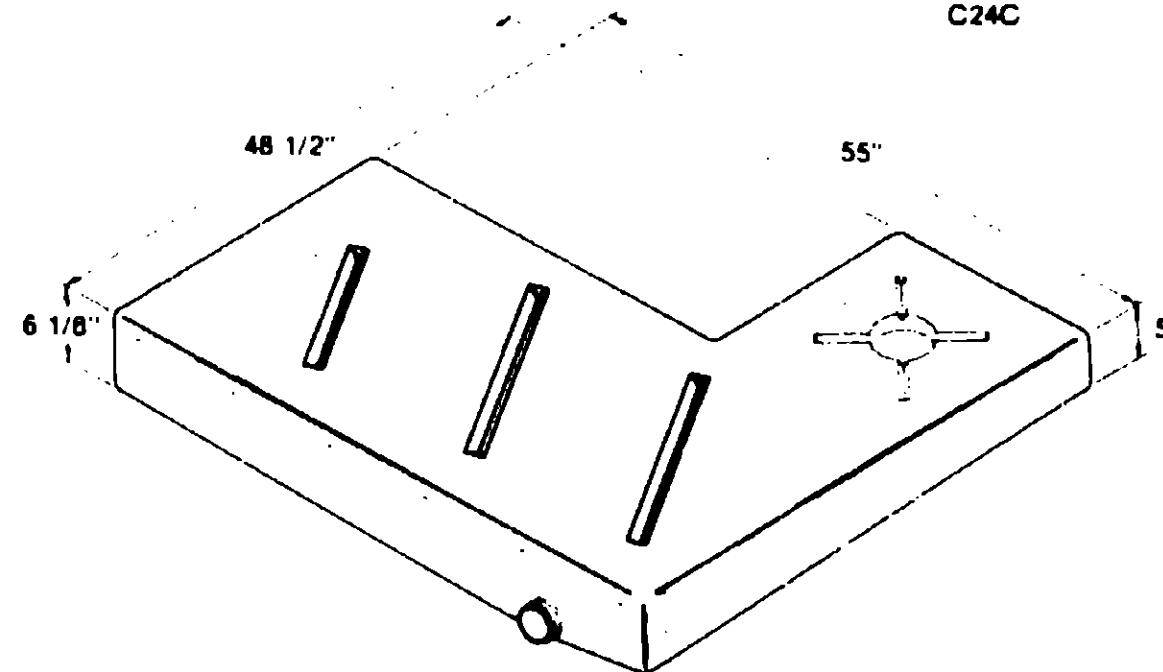

Key Part Number U/M Description
041825-01-000 EA Holding Tank - Plastic - w/o Fittings

Used as a sewage tank
*Used as a gray water tank

1975 WINNEBAGO	1977 WINNEBAGO	1977 3/4 WINNEBAGO	1978 WINNEBAGO
D26CRB	D26CRB	D26CRB	WDU26RB
D26CU	D26C		WDU26RB J1
			WDP26RB J1
			WDU26RB J2
			WDP26RB J2

1975-1978 COMMON ITEMS FICHE TABLE OF CONTENTS

Introduction	A-1 - A-2
Air Conditioner Group	A-3 - A-14
Cabinetry Hardware Group	A-15 - B-18
Chevrolet Chassis Parts Group	B-19 - B-24
Control Center Group	C-1 - C-2
Furnace Group	C-3 - D-12
Generator Group	D-13 - E-4
Holding Tank Group	E-5 - E-24
Luggage Rack and Ladder Group	F-1 - F-6
Plumbing Hardware	F-7 - G-12
Range Group	G-13 - H-2
Range Hood Group	H-3 - H-4
Refrigerator Group	H-5 - J-12
Roof Vent Group	J-13 - J-15
Speed Control Group	J-17 - K-2
Toilet Group	K-3 - K-8
Water Heater Group	K-9 - K-18
Wheel Cover Group	K-19 - K-20
Windshield Wiper/Washer Group	K-21 - L-4

HOLDING TANK INDEX

Sewage and Gray Water Holding Tanks - Plastic and Fiberglass	E-5 - E-24