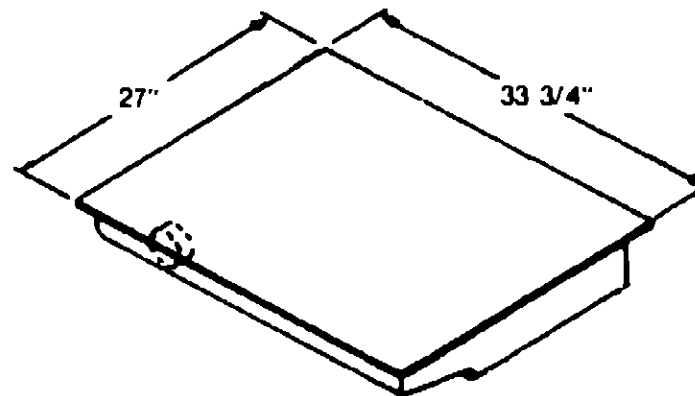

HOLDING TANK INDEX

Sewage and Gray Water Holding Tanks - Plastic and Fiberglass	E-5 - E-24

Key Part Number U/M Description
021531-01-000 EA Holding Tank - Fiberglass

Used as a sewage tank
*Used as a gray water tank

1975 WINNEBAGO
MWRB