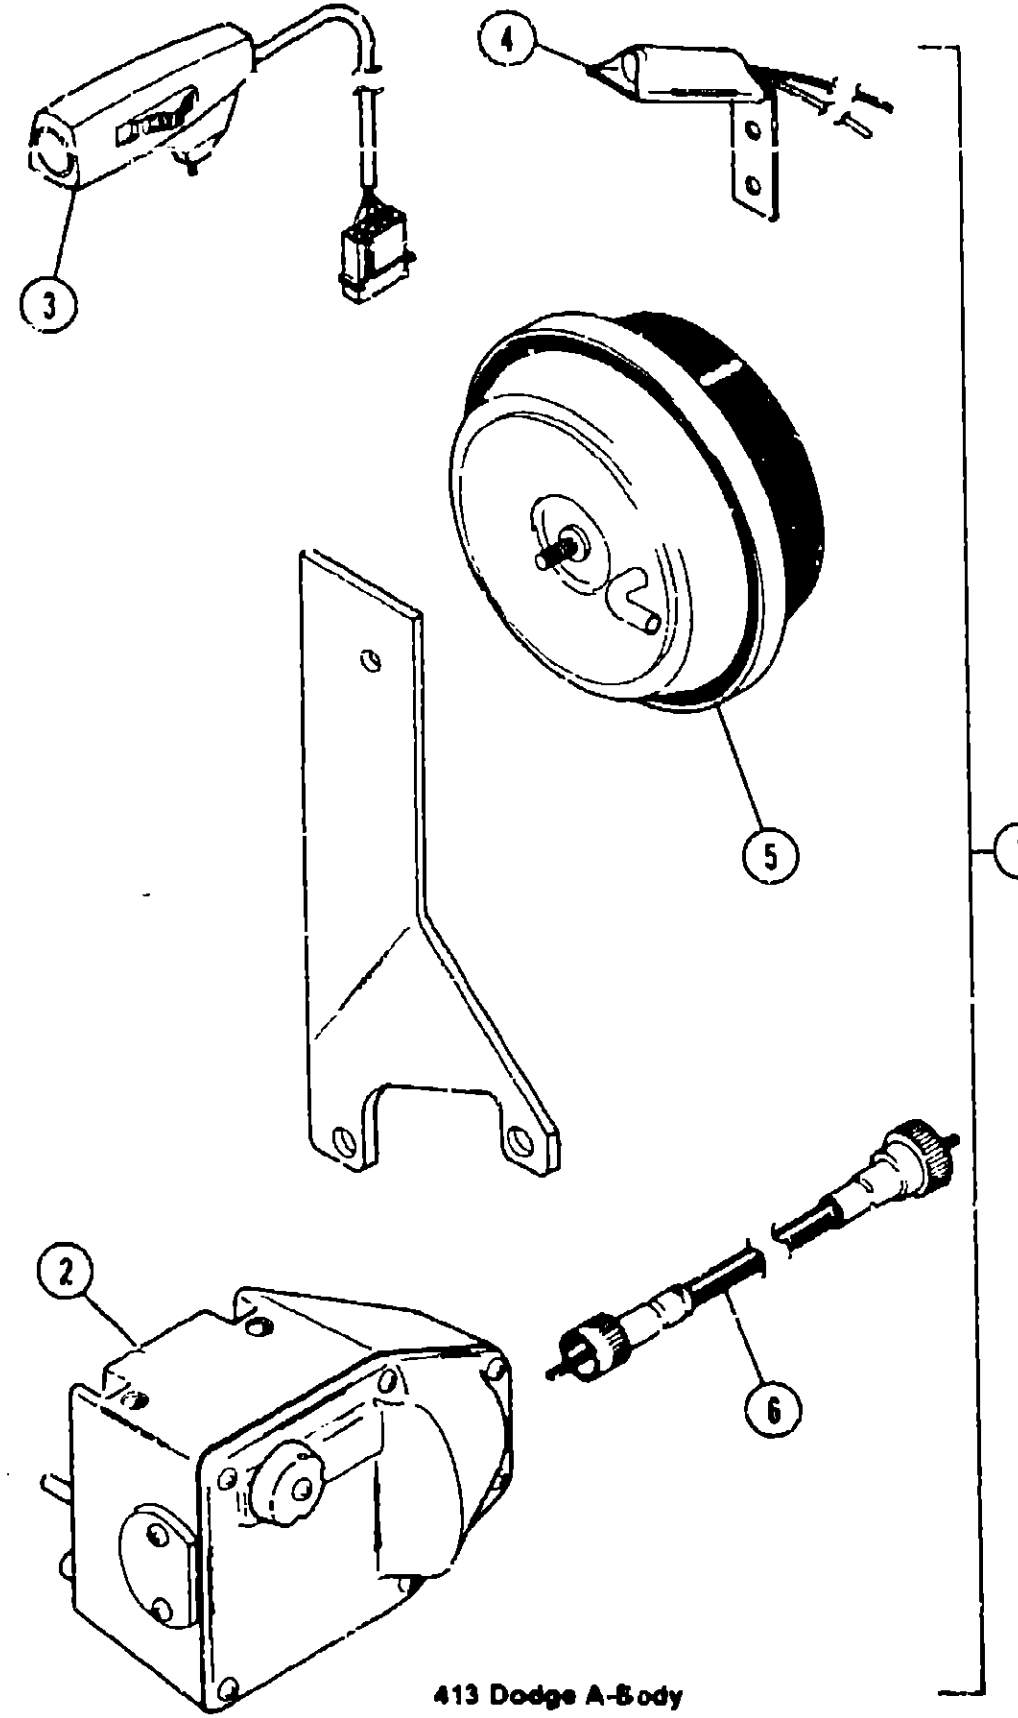

SPEED CONTROL GROUP (CONTINUED)

413 Dodge A-Body

Key	Part Number	U/M	Description
1	007255-01-000	EA	Speed Control Package - 413 C.I.D. - Dodge A-Body
2	007255-01-700	EA	Regulator Asm.
3	007255-01-702	EA	Engage Switch - Clamp On
4	007255-01-704	EA	Switch Asm. Decelerate
5	007255-01-701	EA	Servo Asm.
6	007255-01-703	EA	Cable Asm. - Transmission
J-21	024746-01-700	EA	Relay - Speed Control
.	007298-01-702	EA	Harness Asm.
.	Not Illustrated		

1975-1979 COMMON ITEMS FICHE TABLE OF CONTENTS

Introduction	A-1 - A-2
Air Conditioner Group	A-3 - A-14
Cabinetry Hardware Group	A-15 - B-18
Chevrolet Chassis Parts Group	B-19 - B-24
Control Center Group	C-1 - C-2
Furnace Group	C-3 - D-12
Generator Group	D-13 - E-4
Holding Tank Group	E-5 - E-24
Luggage Rack and Ladder Group	F-1 - F-6
Plumbing Hardware	F-7 - G-12
Range Group	G-13 - H-2
Range Hood Group	H-3 - H-4
Refrigerator Group	H-5 - J-12
Roof Vent Group	J-13 - J-15
Speed Control Group	J-17 - K-2
Toilet Group	K-3 - K-8
Water Heater Group	K-9 - K-18
Wheel Cover Group	K-19 - K-20
Windshield Wiper/Washer Group	K-21 - L-4

SPEED CONTROL GROUP INDEX

Chevrolet 350 A-Body	J-17
Chevrolet 454 A-Body	J-16
Chevrolet 350 C-Body	J-19
Dodge 318 A-Body	J-20
Dodge 360 A-Body	J-21
Dodge 413 A-Body	J-22
Dodge 440 A-Body	J-23
Dodge 360 C-Body	J-24
Dodge 440 C-Body	K-1
Dodge/Chevrolet-Electronic	K-2