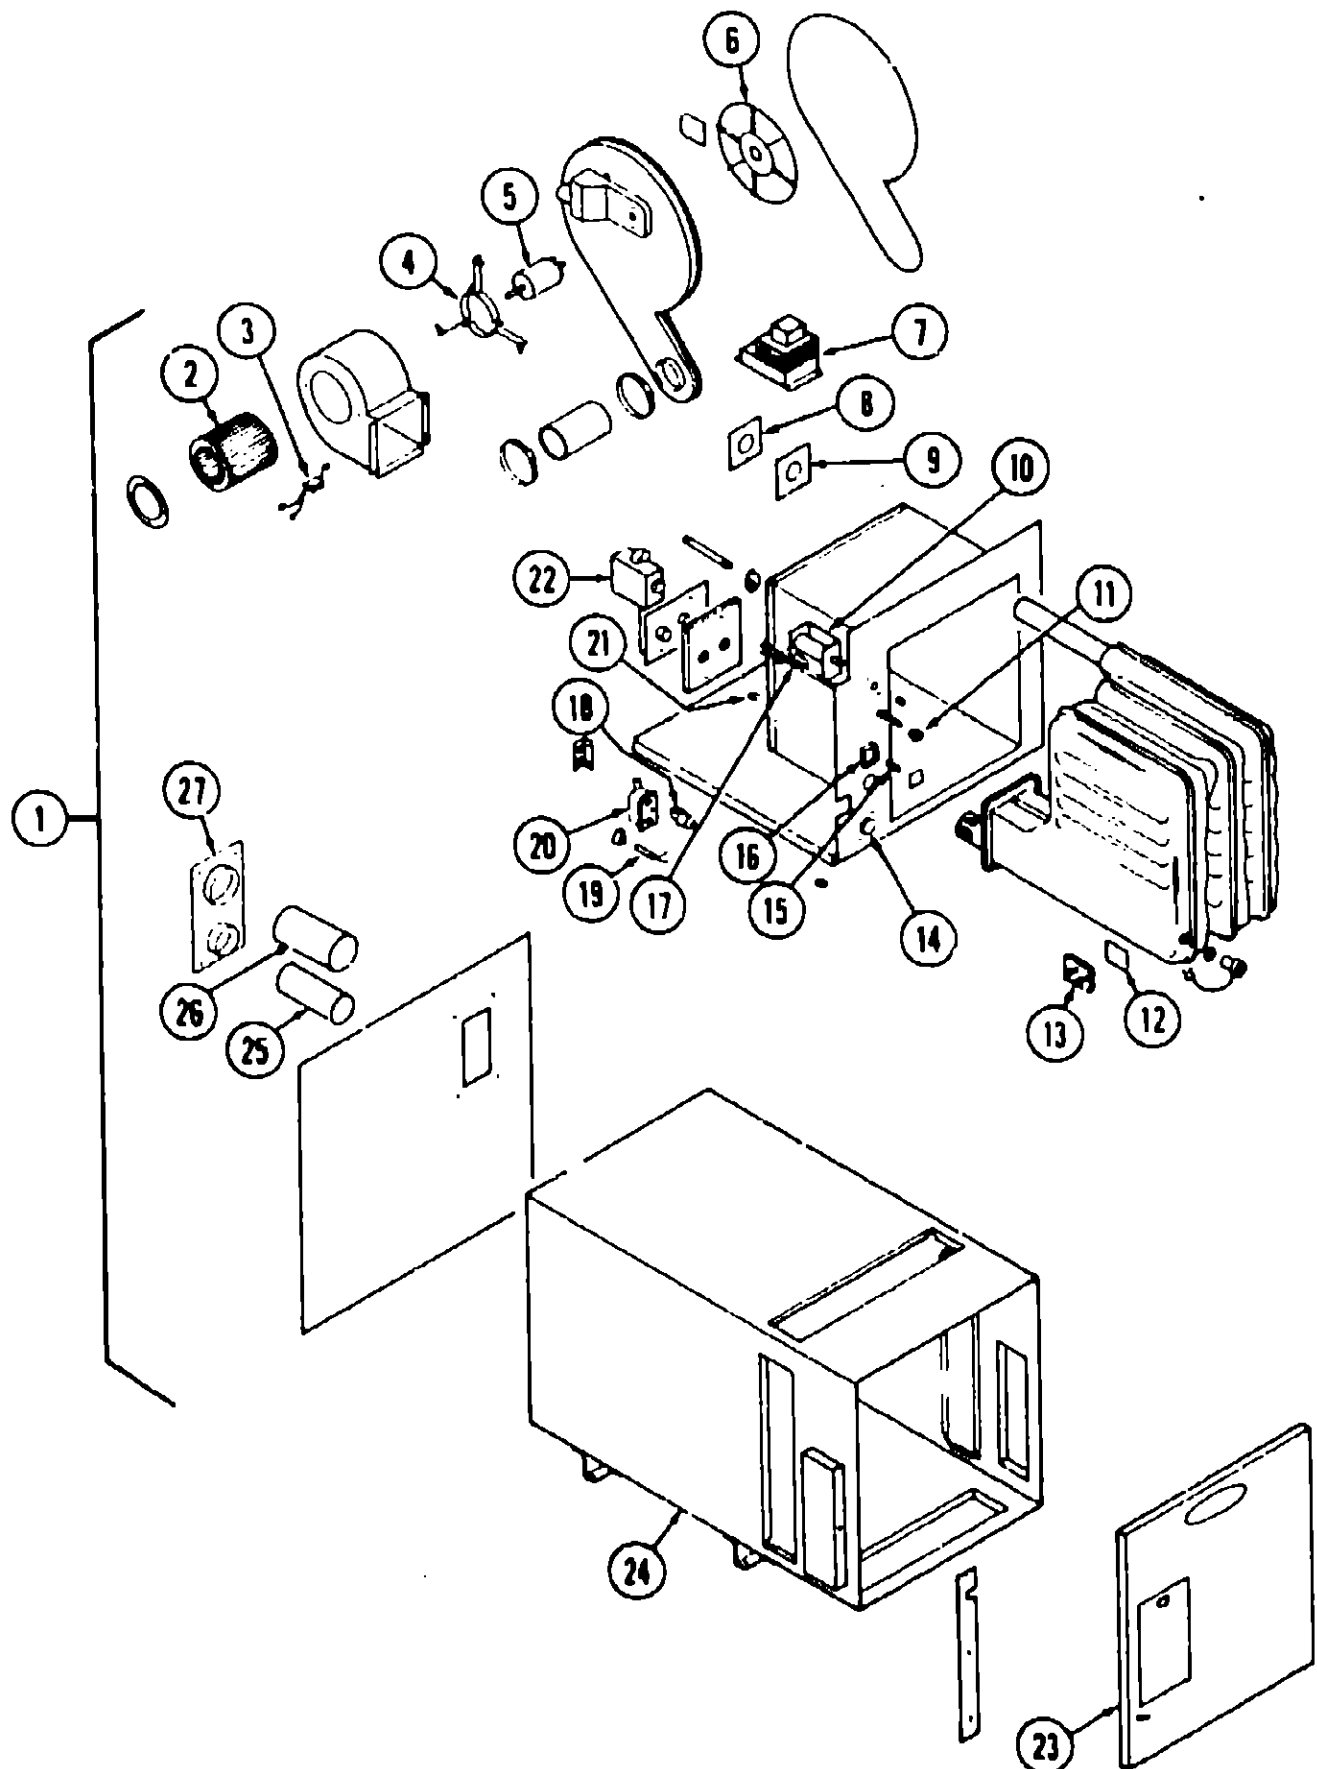

FURNACE GROUP (CONTINUED)

Key	Part Number	U/M	Description
1	034014-01-000	EA	Furnace - Lear-Siegler - SRF-32
2	034196-01-000	EA	Wheel - Blower
3	034197-01-000	EA	Switch - Sail
4	034199-01-000	EA	Mount - Motor
5	034200-01-000	EA	Motor
6	034205-01-000	EA	Impellor
7	034192-01-000	EA	Transformer
8	034191-01-000	EA	Plate - Outlet
9	034190-01-000	EA	Gasket - Outlet
10	034177-01-000	EA	Igniter
11	034175-01-000	EA	Knob
12	034169-01-000	EA	Gasket - Pilot
13	034168-01-000	EA	Pilot
14	034173-01-000	EA	Switch - Limit
15	034171-01-000	EA	Fuse
16	034172-01-000	EA	Holder - Fuse
17	034176-01-000	EA	Rod - Control
18	034178-01-000	EA	Switch - Fan
19	034179-01-000	EA	Capacitor
20	034181-01-000	EA	Relay
21	034183-01-000	EA	Orifice
22	034186-01-000	EA	Valve - Gas
23	034207-01-000	EA	Front Panel
24	034211-01-000	EA	Case
25	034213-01-000	EA	Tube - Adaptor - Lower
26	034214-01-000	EA	Tube - Adaptor - Upper
27	034215-01-000	EA	Plate - Vent
.	034014-01-700	EA	Thermocouple
.	034014-01-701	EA	Solenoid - Gas Valve
.	Not Illustrated		

FURNACE GROUP (CONTINUED)

LEAR-SIEGLER FURNACE

1975-1979 COMMON ITEMS FICHE TABLE OF CONTENTS

Introduction	A-1 - A-2
Air Conditioner Group	A-3 - A-14
Cabinetry Hardware Group	A-15 - B-18
Chevrolet Chassis Parts Group	B-19 - B-24
Control Center Group	C-1 - C-2
Furnace Group	C-3 - D-12
Generator Group	D-13 - E-4
Holding Tank Group	E-5 - E-24
Luggage Rack and Ladder Group	F-1 - F-6
Plumbing Hardware	F-7 - G-12
Range Group	G-13 - H-2
Range Hood Group	H-3 - H-4
Refrigerator Group	H-5 - J-12
Roof Vent Group	J-13 - J-15
Speed Control Group	J-17 - K-2
Toilet Group	K-3 - K-8
Water Heater Group	K-9 - K-18
Wheel Cover Group	K-19 - K-20
Windshield Wiper/Washer Group	K-21 - L-4

FURNACE GROUP INDEX

Coleman - 4023 - 23,000 BTU	C-3 - C-4
Coleman - 4028 - 28,000 BTU	C-5 - C-6
Coleman - 4030 - 30,000 BTU	C-7 - C-8
Coleman - 4225 - 23,000 BTU	C-9 - C-10
Coleman - 4230 - 28,000 BTU	C-11 - C-12
Coleman - 4235 - 31,000 BTU	C-13 - C-14
Coleman - 4318 - 18,000 BTU	C-15 - C-16
Coleman - 4319 - 19,000 BTU	C-17 - C-18
Coleman - 4322 - 22,000 BTU	C-19 - C-20
Coleman - 4322 - 22,000 BTU w/Electric Ignition	C-21 - C-22
Coleman - 4328 - 28,000 BTU	C-23 - C-24
Coleman - 4328 - 28,000 BTU w/Electric Ignition	D-1 - D-2
Coleman - 4324 - 24,000 BTU w/Electronic Ignition	D-3 - D-4
Coleman - 4330 - 30,000 BTU w/Electronic Ignition	D-5 - D-6
Coleman - 4332 - 34,000 BTU w/Electronic Ignition	D-7 - D-8
Lear - Siegler - SRF32 - 32,000 BTU	D-9 - D-10
Suburban - NT16 - 18,000 BTU	D-11 - D-12