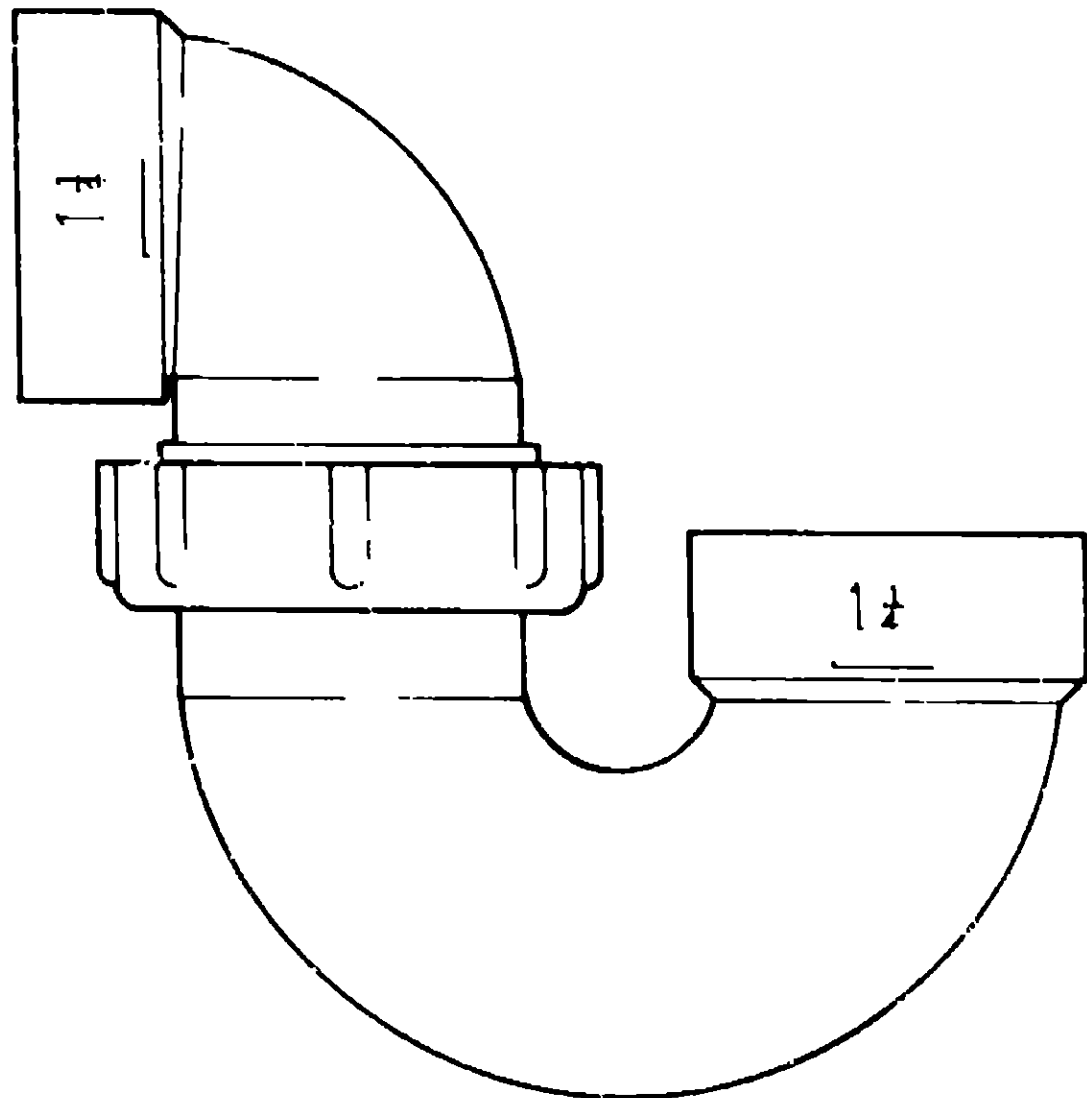

PLUMBING HARDWARE GROUP (CONTINUED)

Key	Part Number	U/M	Description
	011066-01-000	EA	P-Trap - 1 1/4" - U.S.
	011066-02-000	EA	P-Trap - 1 1/4" - C.S.A.