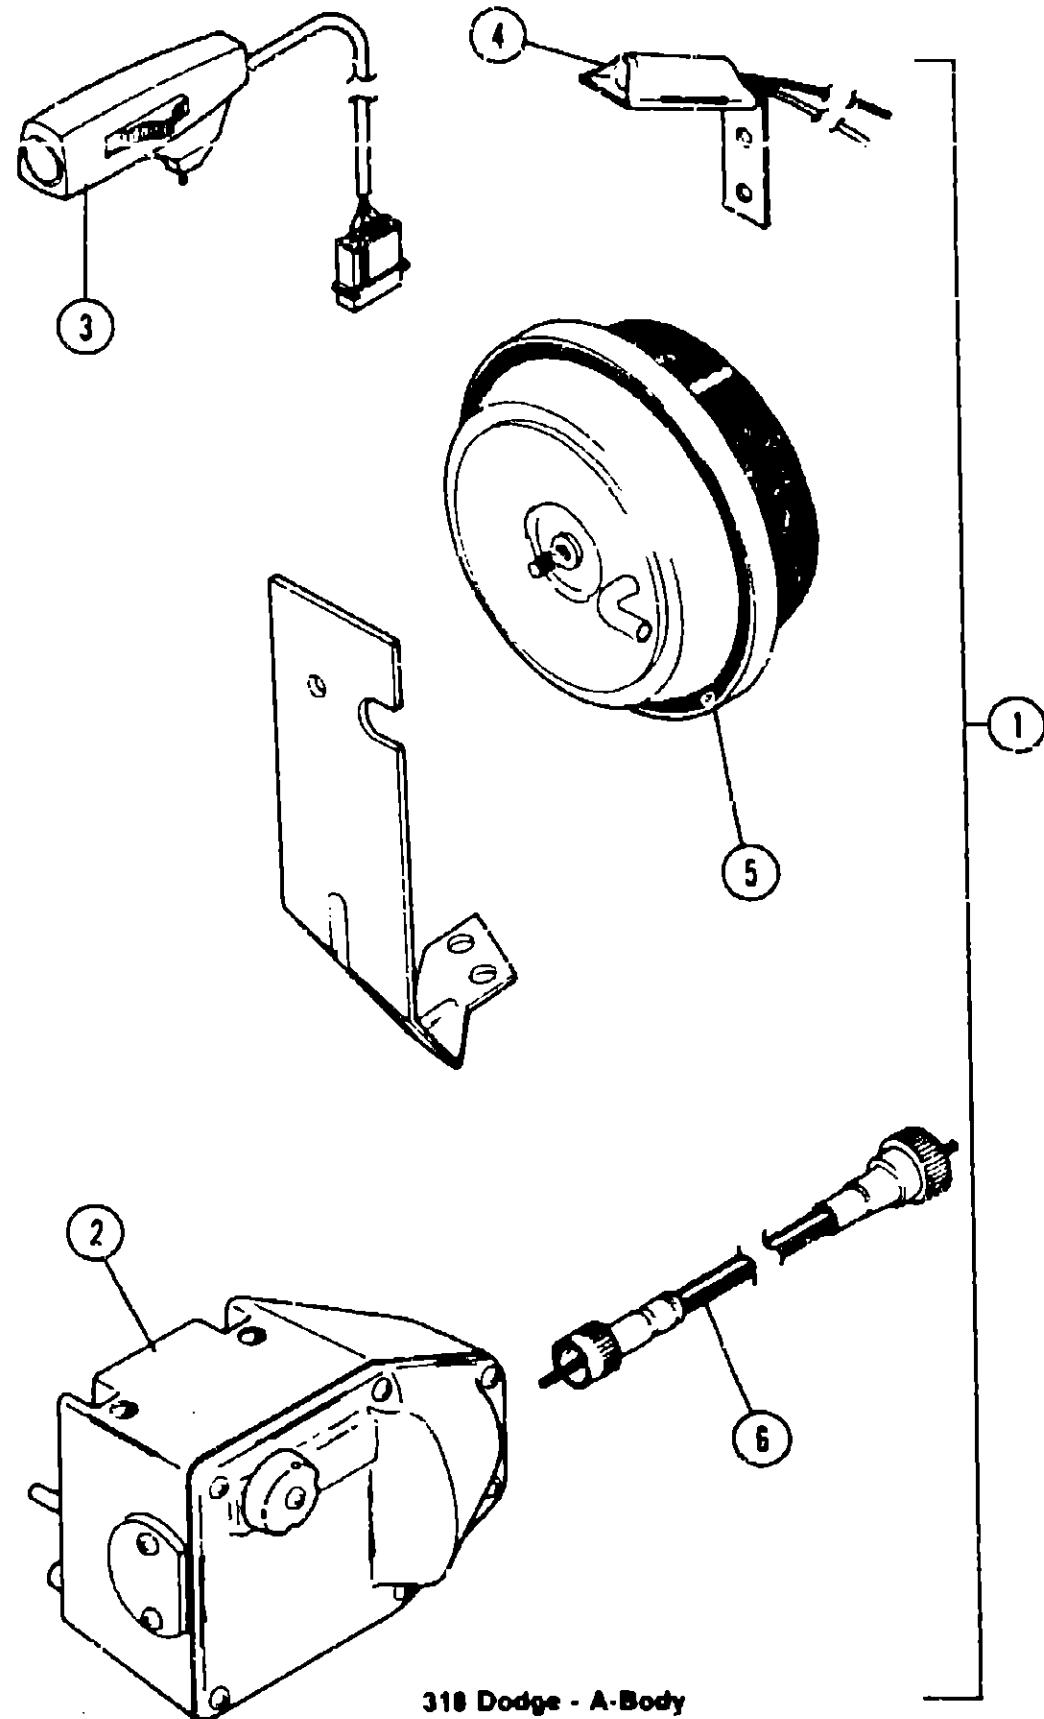

318 Dodge - A-Body

Key	Part Number	U/M	Description
1	042713-01-000	EA	Speed Control Package - 350 Chev. - C-Body
2	007255-01-700	EA	Regulator Asm.
3	007255-01-702	EA	Engage Switch - Clamp On
4	007255-01-704	EA	Switch Asm. - Decelerate
5	047841-01-701	EA	Servo Asm. - 350 C.I.D
6	007298-01-700	EA	Cable Asm. - Transmission
.	007298-01-702	EA	Harness Asm.
.	024746-01-700	EA	Relay - Speed Control
.			Not Illustrated

Key	Part Number	U/M	Description
1	007256-01-000	EA	Speed Control Package - 318 C.I.D. - Dodge - A-Body
2	007255-01-700	EA	Regulator Asm.
3	007255-01-702	EA	Engage Switch - Clamp On
4	007255-01-704	EA	Switch Asm. - Decelerate
5	007255-01-701	EA	Servo Asm.
6	007255-01-703	EA	Cable Asm. - Transmission
.	024746-01-700	EA	Relay - Speed Control
.	007298-01-702	EA	Harness Asm.
.			Not Illustrated

1975-1979 COMMON ITEMS FICHE TABLE OF CONTENTS

Introduction	A-1 - A-2
Air Conditioner Group	A-3 - A-14
Cabinetry Hardware Group	A-15 - B-18
Chevrolet Chassis Parts Group	B-19 - B-24
Control Center Group	C-1 - C-2
Furnace Group	C-3 - D-12
Generator Group	D-13 - E-4
Holding Tank Group	E-5 - E-24
Luggage Rack and Ladder Group	F-1 - F-6
Plumbing Hardware	F-7 - G-12
Range Group	G-13 - H-2
Range Hood Group	H-3 - H-1
Refrigerator Group	H-5 - J-12
Roof Vent Group	J-13 - J-15
Speed Control Group	J-17 - K-2
Toilet Group	K-3 - K-8
Water Heater Group	K-9 - K-18
Wheel Cover Group	K-19 - K-20
Windshield Wiper/Washer Group	K-21 - L-4

SPEED CONTROL GROUP INDEX

Chevrolet 350 A-Body	J-17
Chevrolet 454 A-Body	J-18
Chevrolet 350 C-Body	J-19
Dodge 318 A-Body	J-20
Dodge 360 A-Body	J-21
Dodge 413 A-Body	J-22
Dodge 440 A-Body	J-23
Dodge 360 C-Body	J-24
Dodge 440 C-Body	K-1
Dodge/Chevrolet-Electronic	K-2