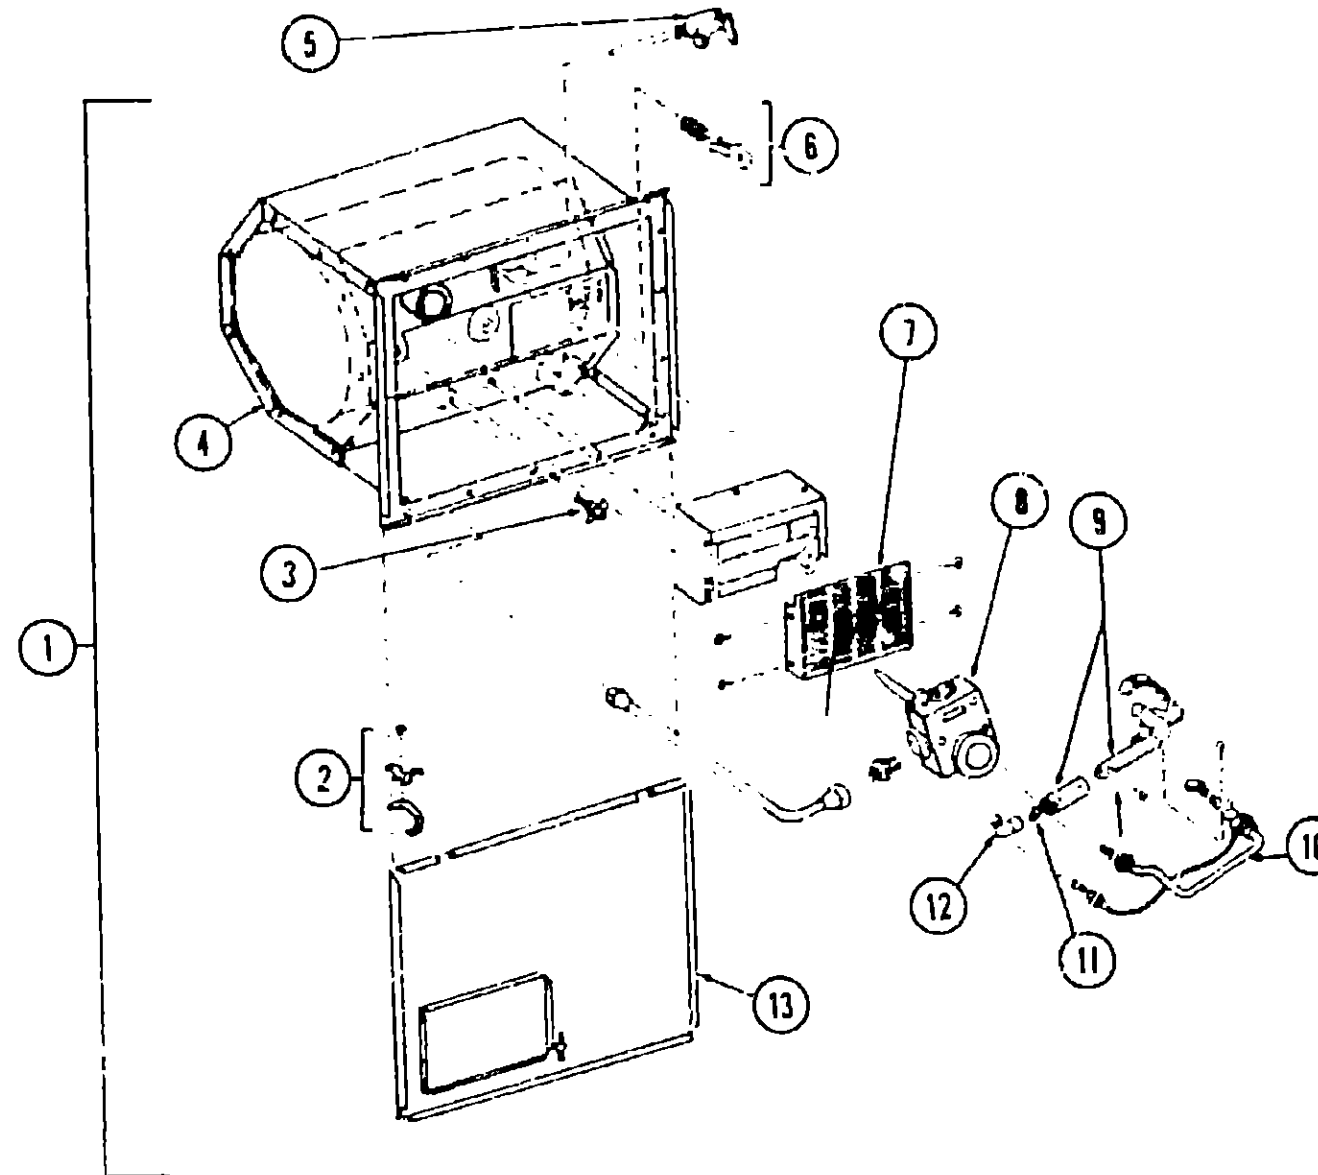

WATER HEATER GROUP (CONTINUED)

ATWOOD - w/MOTOR AID - GH63

Key	Part Number	U/M	Description
1	051392-01-000	EA	Water Heater (GH63) w/o Access Door
2	051391-01-700	EA	Hinge Kit w/Clip
3	051391-01-701	EA	Valve - Drain
4	051392-01-700	EA	Tank - Inner
5	051391-01-704	EA	Valve - Relief 1/2"
6	051391-01-705	EA	Cam Lock Fastener
7	051391-01-706	EA	Grille - Exhaust
8	051391-01-712	EA	Thermostat
9	051391-01-708	EA	Main Burner
10	051391-01-709	EA	Pilot - Safety
11	051391-01-710	EA	Orifice - Main Burner
12	051391-01-711	EA	Elbow - Main Burner Orifice
13	003182-02-000	EA	Door - Water Heater - Beige
	003182-03-000	EA	Door - Water Heater - Off White
	051391-01-714	EA	Elbow - 45 x 3/8 F x 3/8 MPT - On Gas Thermostat

K-16

1975-1979 COMMON ITEMS FICHE TABLE OF CONTENTS

Introduction	A-1 - A-2
Air Conditioner Group	A-3 - A-14
Cabinetry Hardware Group	A-15 - B-18
Chevrolet Chassis Parts Group	B-19 - B-24
Control Center Group	C-1 - C-2
Furnace Group	C-3 - D-12
Generator Group	D-13 - E-4
Holding Tank Group	E-5 - E-24
Luggage Rack and Ladder Group	F-1 - F-6
Plumbing Hardware	F-7 - G-12
Range Group	G-13 - H-2
Range Hood Group	H-3 - H-4
Refrigerator Group	H-5 - J-12
Roof Vent Group	J-13 - J-15
Speed Control Group	J-17 - K-2
Toilet Group	K-3 - K-8
Water Heater Group	K-9 - K-18
Wheel Cover Group	K-19 - K-20
Windshield Wiper/Washer Group	K-21 - L-4

WATER HEATER GROUP INDEX

Atwood w/Motor Aid	K-9 - K-10
Electric Ignition - GH6E	
Atwood w/Motor Aid	K-11 - K-12
Electric Ignition - GH63E	
Atwood w/o Motor Aid - G6A2	K-13
Atwood w/o Motor Aid - G6A3	K-14
Atwood w/Motor Aid - GH5	K-15
Atwood w/Motor Aid - GH63	K-16
Atwood w/Motor Aid	K-17 - K-18
Electric Ignition - GH610-3E