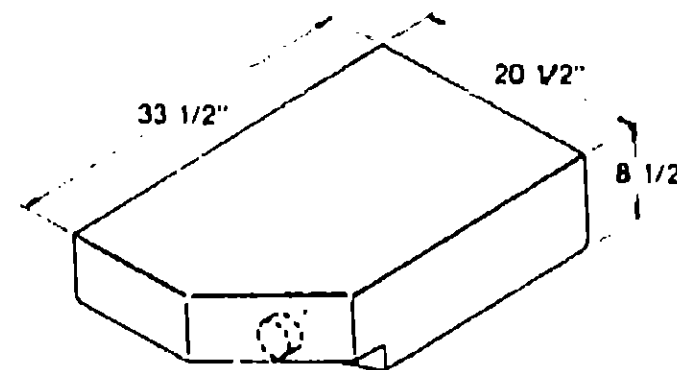

HOLDING TANK GROUP (CONTINUED)

Key Part Number U/M Description
021489-01-000 EA Holding Tank - Plastic - w/o Fittings

Used as a sewage tank
*Used as a gray water tank

1975 WINNEBAGO	1976 WINNEBAGO
D24 D19 D29CURB *D23	D19

1975-1979 COMMON ITEMS FICHE TABLE OF CONTENTS

Introduction	A-1 - A-2
Air Conditioner Group	A-3 - A-14
Cabinetry Hardware Group	A-15 - B-18
Chevrolet Chassis Parts Group	B-19 - B-24
Control Center Group	C-1 - C-2
Furnace Group	C-3 - D-12
Generator Group	D-13 - E-4
Holding Tank Group	E-5 - E-24
Luggage Rack and Ladder Group	F-1 - F-6
Plumbing Hardware	F-7 - G-12
Range Group	G-13 - H-2
Range Hood Group	H-3 - H-4
Refrigerator Group	H-5 - J-12
Roof Vent Group	J-13 - J-15
Speed Control Group	J-17 - K-2
Toilet Group	K-3 - K-8
Water Heater Group	K-9 - K-18
Wheel Cover Group	K-19 - K-20
Windshield Wiper/Washer Group	K-21 - L-4