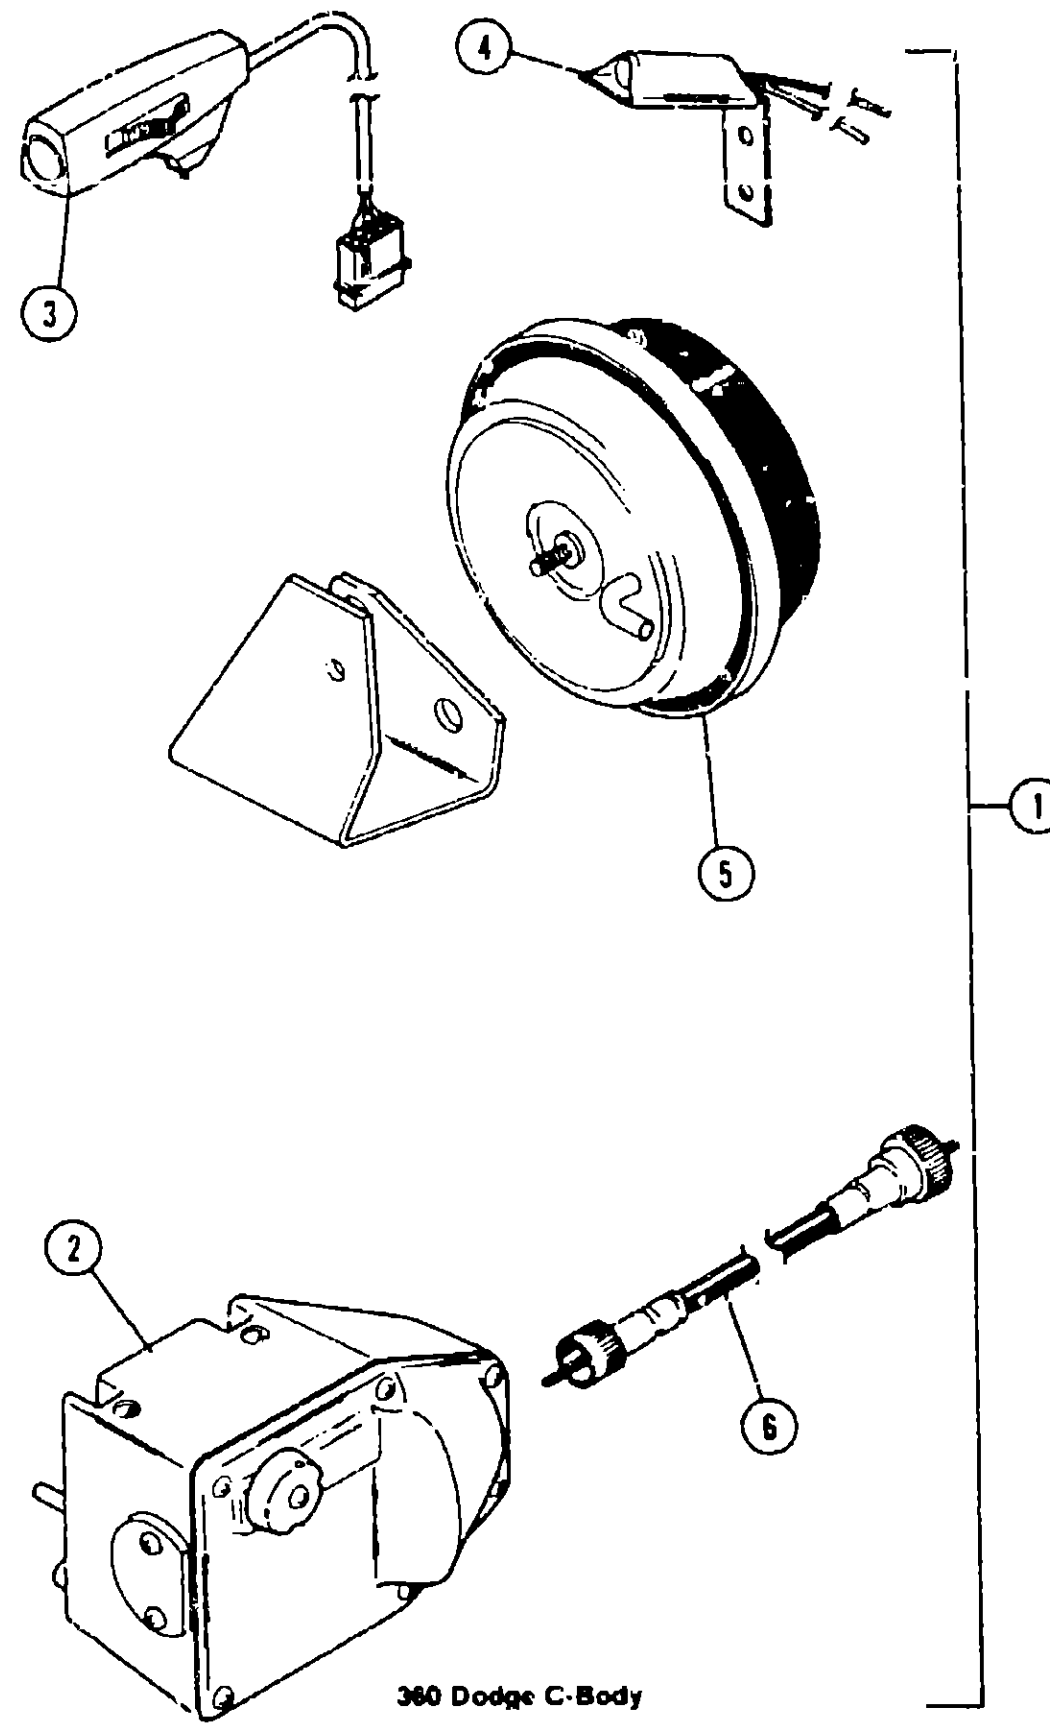

SPEED CONTROL GROUP (CONTINUED)

360 Dodge C-Body

Key	Part Number	U/M	Description
1	007298-01-06J	EA	Speed Control Package - 360 Dodge - C-Body
2	007255-01-700	EA	Regulator Asm.
3	007255-01-702	EA	Engage Switch - Clamp On
4	007255-01-704	EA	Switch Asm. - Decelerate
5	007298-01-701	EA	Servo Asm.
6	007299-01-700	EA	Cable Asm. - Transmission
.	024746-01-700	EA	Relay - Speed Control
.	007298-01-702	EA	Harness Asm.
.			Not Illustrated

1975-1979 COMMON ITEMS FICHE TABLE OF CONTENTS

Introduction	A-1 - A-2
Air Conditioner Group	A-3 - A-14
Cabinetry Hardware Group	A-15 - B-18
Chevrolet Chassis Parts Group	B-19 - B-24
Control Center Group	C-1 - C-2
Furnace Group	C-3 - D-12
Generator Group	D-13 - E-4
Holding Tank Group	E-5 - E-24
Luggage Rack and Ladder Group	F-1 - F-6
Plumbing Hardware	F-7 - G-12
Range Group	G-13 - H-2
Range Hood Group	H-3 - H-4
Refrigerator Group	H-5 - J-12
Roof Vent Group	J-13 - J-15
Speed Control Group	J-17 - K-2
Toilet Group	K-3 - K-8
Water Heater Group	K-9 - K-18
Wheel Cover Group	K-10 - K-20
Windshield Wiper/Washer Group	K-21 - L-4

SPEED CONTROL GROUP INDEX

Chevrolet 350 A-Body	J-17
Chevrolet 454 A-Body	J-19
Chevrolet 350 C-Body	J-19
Dodge 318 A-Body	J-20
Dodge 360 A-Body	J-21
Dodge 413 A-Body	J-22
Dodge 440 A-Body	J-23
Dodge 360 C-Body	J-24
Dodge 440 C-Body	K-1
Dodge/Chevrolet-Electronic	K-2