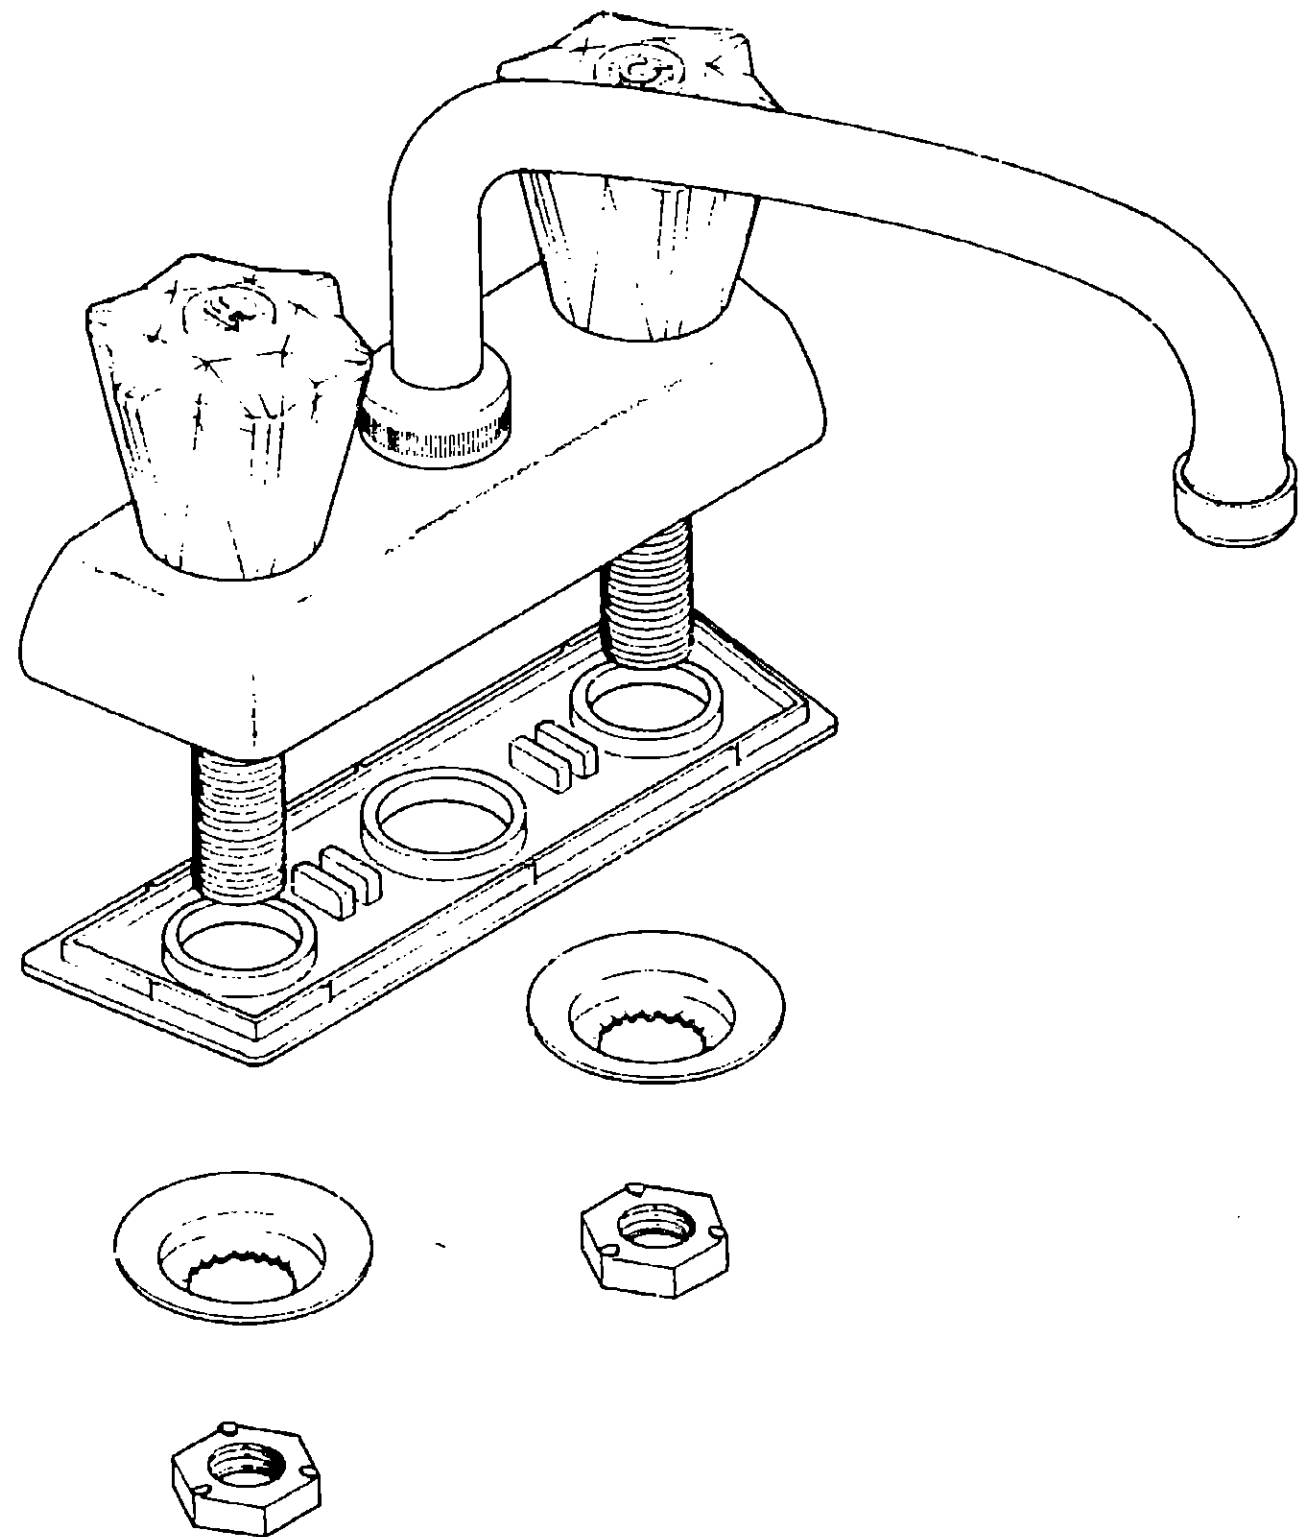

**PLUMBING HARDWARE GROUP
INDEX**

Adapters, Faucets, Fittings, Valves and Water Pumps	F-7 - G-12
--	------------

PLUMBING HARDWARE GROUP (CONTINUED)

PLUMBING HARDWARE GROUP (CONTINUED)

Key	Part Number	U/M	Description
	011053-02-000	FA	Faucet - 8 Inch Swing Spout - C.S.A.