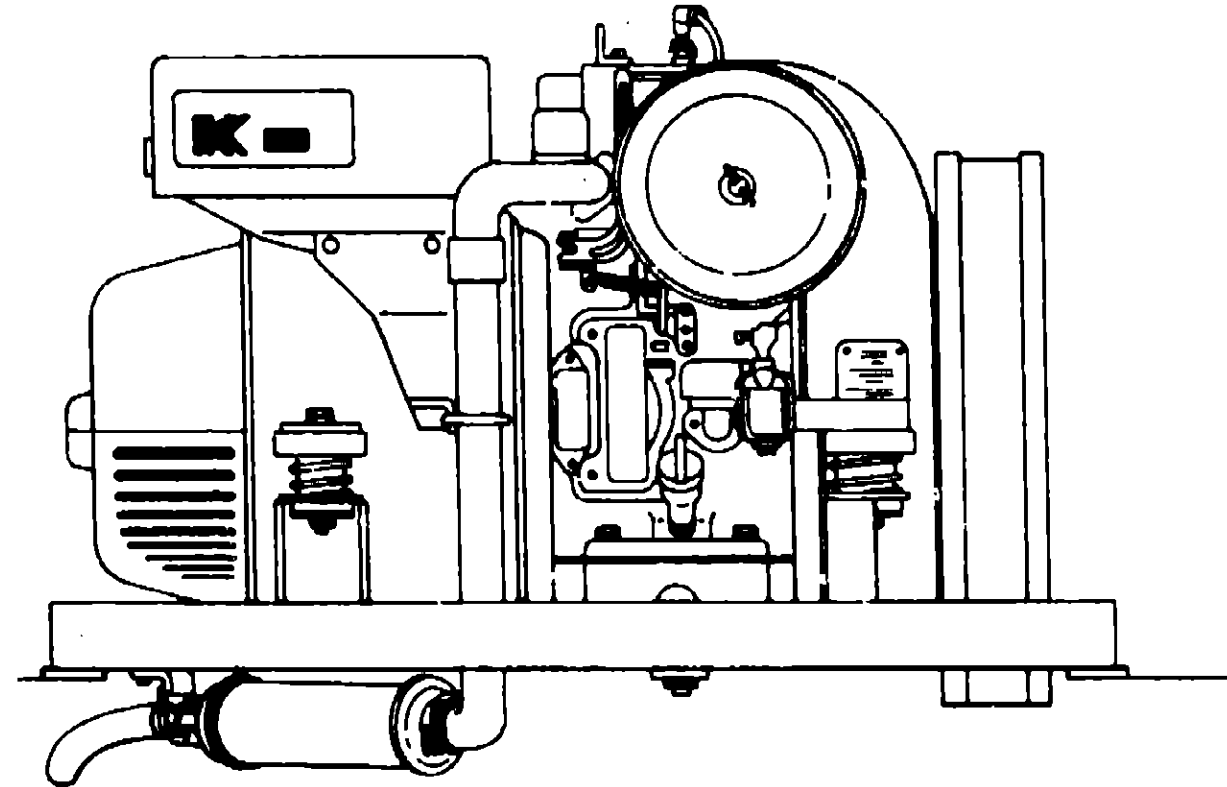

GENERATOR GROUP (CONTINUED)

KOHLER GENERATOR - 4.0 KW

Key	Part Number	U/M	Description
	040505-01-000	EA	Generator Asm. - 4.0KW - Kohler

Key	Part Number	U/M	Description
	040504-01-700	EA	Gasket - Fuel Bowl
	040504-01-711	EA	Gasket - Breaker Point Cover
	040504-01-721	EA	Repair Kit - Carburetor
	040504-01-794	EA	Gasket - Head
	040504-01-816	EA	Gasket - Valve Cover
	040504-01-773	EA	Condenser
	040504-01-736	EA	Gasket - Breather Cover
	040505-01-738	EA	Brush - AC
	040505-01-739	EA	Spring - AC or DC Brush
	040505-01-740	EA	Brush - DC
	040504-01-782	EA	Tee - Rubber - Mounting
	040504-01-783	EA	Cup - Rubber - Mounting
	040505-01-751	EA	Controller Asm.
	040504-01-769	EA	Stator
	040504-01-756	EA	Gasket - Oil Pan
	040504-01-772	EA	Choke - Automatic
	040505-01-712	EA	Pump - Fuel
	040504-01-746	EA	Filter - Breather
	040504-01-744	EA	Element - Air Cleaner
	040504-01-713	EA	Points - Breaker
	040505-01-750	EA	Solenoid - 4.0 kw Kohler

1975-1979 COMMON ITEMS FICHE TABLE OF CONTENTS

Introduction	A-1 - A-2
Air Conditioner Group	A-3 - A-14
Cabinetry Hardware Group	A-15 - B-18
Chevrolet Chassis Parts Group	B-19 - B-24
Control Center Group	C-1 - C-2
Furnace Group	C-3 - D-12
Generator Group	D-13 - E-4
Holding Tank Group	E-5 - E-24
Luggage Rack and Ladder Group	F-1 - F-6
Plumbing Hardware	F-7 - G-12
Range Group	G-13 - H-2
Range Hood Group	H-3 - H-4
Refrigerator Group	H-5 - J-12
Roof Vent Group	J-13 - J-15
Speed Control Group	J-17 - K-2
Toilet Group	K-3 - K-8
Water Heater Group	K-9 - K-18
Wheel Cover Group	K-19 - K-20
Windshield Wiper/Washer Group	K-21 - L-4

GENERATOR GROUP INDEX

Kohler Generator - 2.5 kw	D-13
Kohler Generator - 4.0 kw	D-14
Kohler Generator - 5.0 kw	D-15
Kohler Generator - 6.5 kw	D-16
Kohler Generator - 3.5 kw	D-17 - D-18
Kohler Generator - 4.5 kw	D-19 - D-20
Kohler Generator - 5.5 kw	D-21 - D-22
Kohler Generator - 7.0 kw	D-23 - D-24
Onan Generator - 3.0 kw AJ	E-1
Onan Generator - 4.0 kw BFA	E-2
Onan Generator - 5.0 kw BGA	E-3
Onan Generator - 6.5 kw NH	E-4