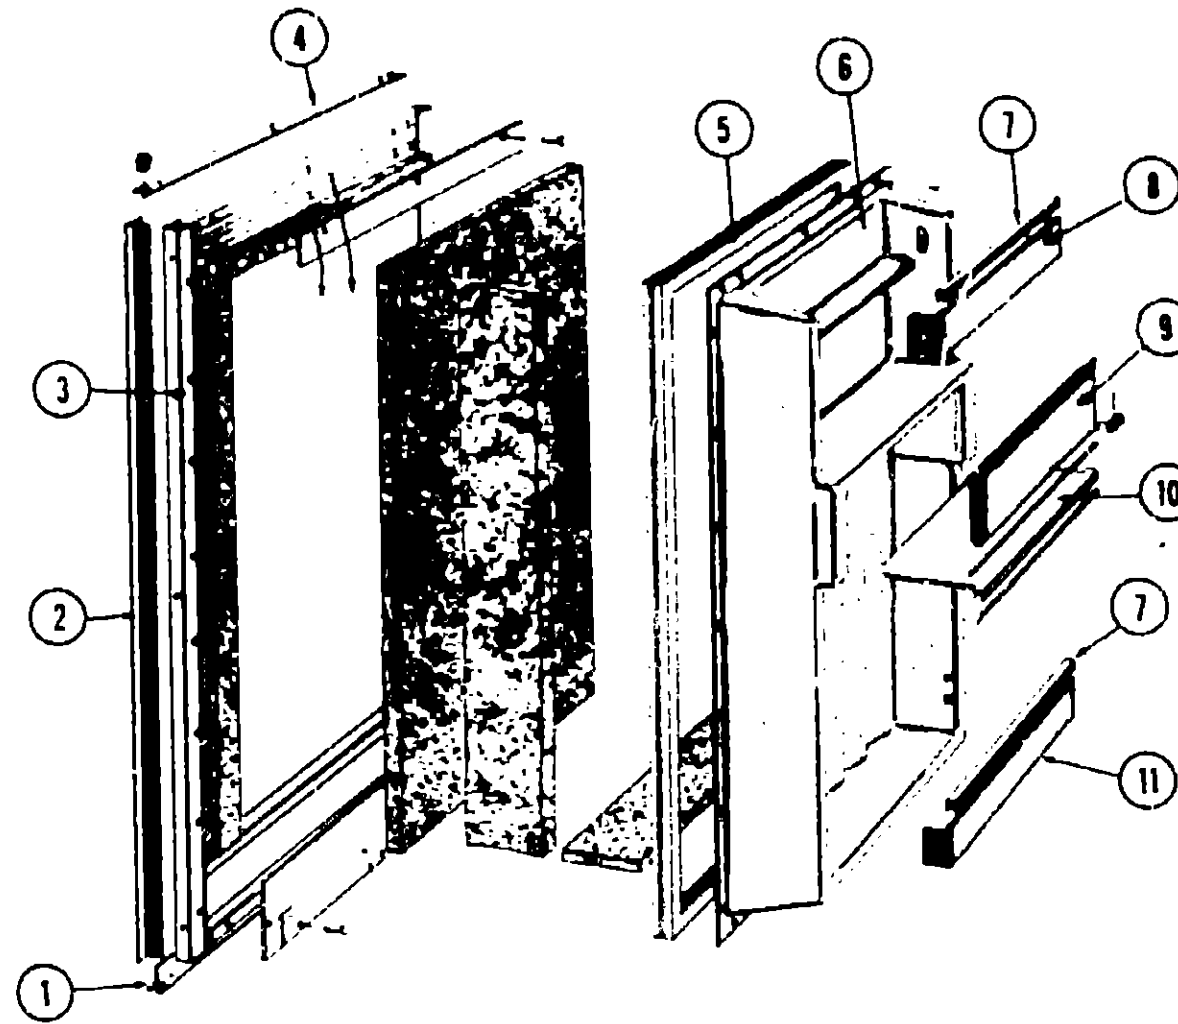

REFRIGERATOR GROUP (CONTINUED)

SIBIR REFRIGERATOR - ET150/2 (CONTINUED)

Key	Part Number	U/M	Description
1	049175-01-744	EA	Trim - Door Bottom
2	049175-01-745	EA	Trim - Door Side
3	049175-01-709	EA	Panel - Door Outer
4	049175-01-743	EA	Trim - Door Top
5	049175-01-712	EA	Gasket - Refrigerator Door
6	049175-01-711	EA	Liner - Door
7	049175-01-721	EA	Trim
8	049175-01-720	EA	Rack - Egg
9	049175-01-716	EA	Door - Dairy
10	049175-01-714	EA	Tray - Butter
11	049175-01-719	EA	Bar - Retaining

1975-1979 COMMON ITEMS FICHE TABLE OF CONTENTS

Introduction	A-1 - A-2
Air Conditioner Group	A-3 - A-14
Cabinetry Hardware Group	A-15 - B-18
Chevrolet Chassis Parts Group	B-19 - B-24
Control Center Group	C-1 - C-2
Furnace Group	C-3 - D-12
Generator Group	D-13 - E-4
Holding Tank Group	E-5 - E-24
Luggage Rack and Ladder Group	F-1 - F-6
Plumbing Hardware	F-7 - G-12
Range Group	G-13 - H-2
Range Hood Group	H-3 - H-4
Refrigerator Group	H-5 - J-12
Roof Vent Group	J-13 - J-15
Speed Control Group	J-17 - K-2
Toilet Group	K-3 - K-8
Water Heater Group	K-9 - K-18
Wheel Cover Group	K-19 - K-20
Windshield Wiper/Washer Group	K-21 - L-4

REFRIGERATOR GROUP INDEX

Dometic - RM66	H-5 - H-8
Dometic - RM76	H-9 - H-13
Norcold - DE728	H-14
Instamatic - IM6	H-15 - H-18
Instamatic - IM7	H-19 - H-24
Sibir - ET150	I-1 - I-4
Sibir - ET230	I-5 - I-10
Sibir - ET150/2	I-11 - I-14
Sibir - ET230/2	I-15 - I-20
Winnebago - W6EG	I-21 - J-2
Winnebago - W7EG	J-3 - J-7
Winnebago - W8EG	J-8 - J-12