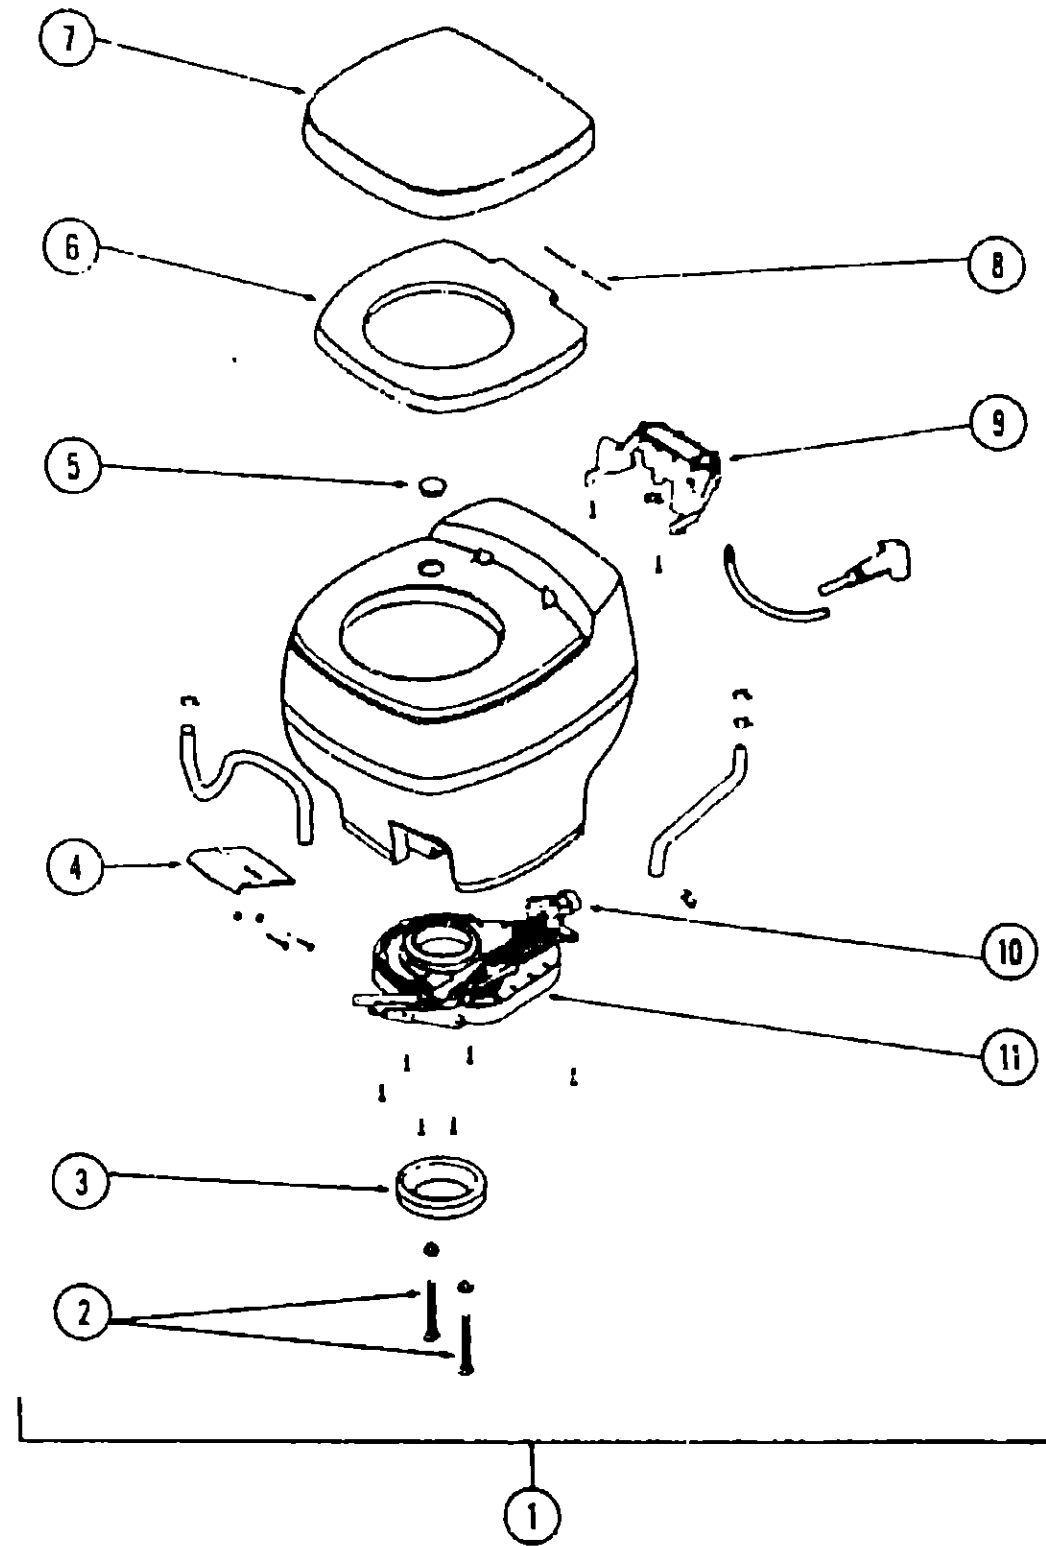

TOILET GROUP (CONTINUED)

Key	Part Number	U/M	Description
1	039341-01-000	EA	Toilet - Marine - White - Aqua Magic Model SH
2	700010-47-000	EA	Bolt Package - Closet
3	037145-01-000	EA	Seal - Flange - Closet
4	039341-01-703	EA	Pedal - White - SH
5	700011-10-000	EA	Plug - Hole
6	039341-01-702	EA	Seal Ring - SH - White
7	039341-01-701	EA	Cover - Seat - SH - White
8	033325-01-000	EA	Pin - Hinge
9	700011-14-000	EA	Breaker - Vacuum
10	700012-26-000	EA	Ball Valve Asm. (Included in Mechanism Asm.)
11	039341-01-700	EA	Mechanism Asm.

TOILET GROUP (CONTINUED)

AQUA MAGIC - MODEL SH - THETFORD (WHITE)

**1975-1979 COMMON ITEMS FICHE
TABLE OF CONTENTS**

Introduction	A-1 - A-2
Air Conditioner Group	A-3 - A-14
Cabinetry Hardware Group	A-15 - B-18
Chevrolet Chassis Parts Group	B-19 - B-24
Control Center Group	C-1 - C-2
Furnace Group	C-3 - D-12
Generator Group	D-13 - E-4
Holding Tank Group	E-5 - E-24
Luggage Rack and Ladder Group	F-1 - F-6
Plumbing Hardware	F-7 - G-12
Range Group	G-13 - H-2
Range Hood Group	H-3 - H-4
Refrigerator Group	H-5 - J-12
Roof Vent Group	J-13 - J-15
Speed Control Group	J-17 - K-2
Toilet Group	K-3 - K-8
Water Heater Group	K-9 - K-18
Wheel Cover Group	K-19 - K-20
Windshield Wiper/Washer Group	K-21 - L-4

**TOILET GROUP
INDEX**

Electra Magic - White	K-3
Aqua Magic - Model SH - Ivory	K-4
Aqua Magic - Model SH - White	K-5 - K-6
Aqua Magic III - Ivory	K-7 - K-8