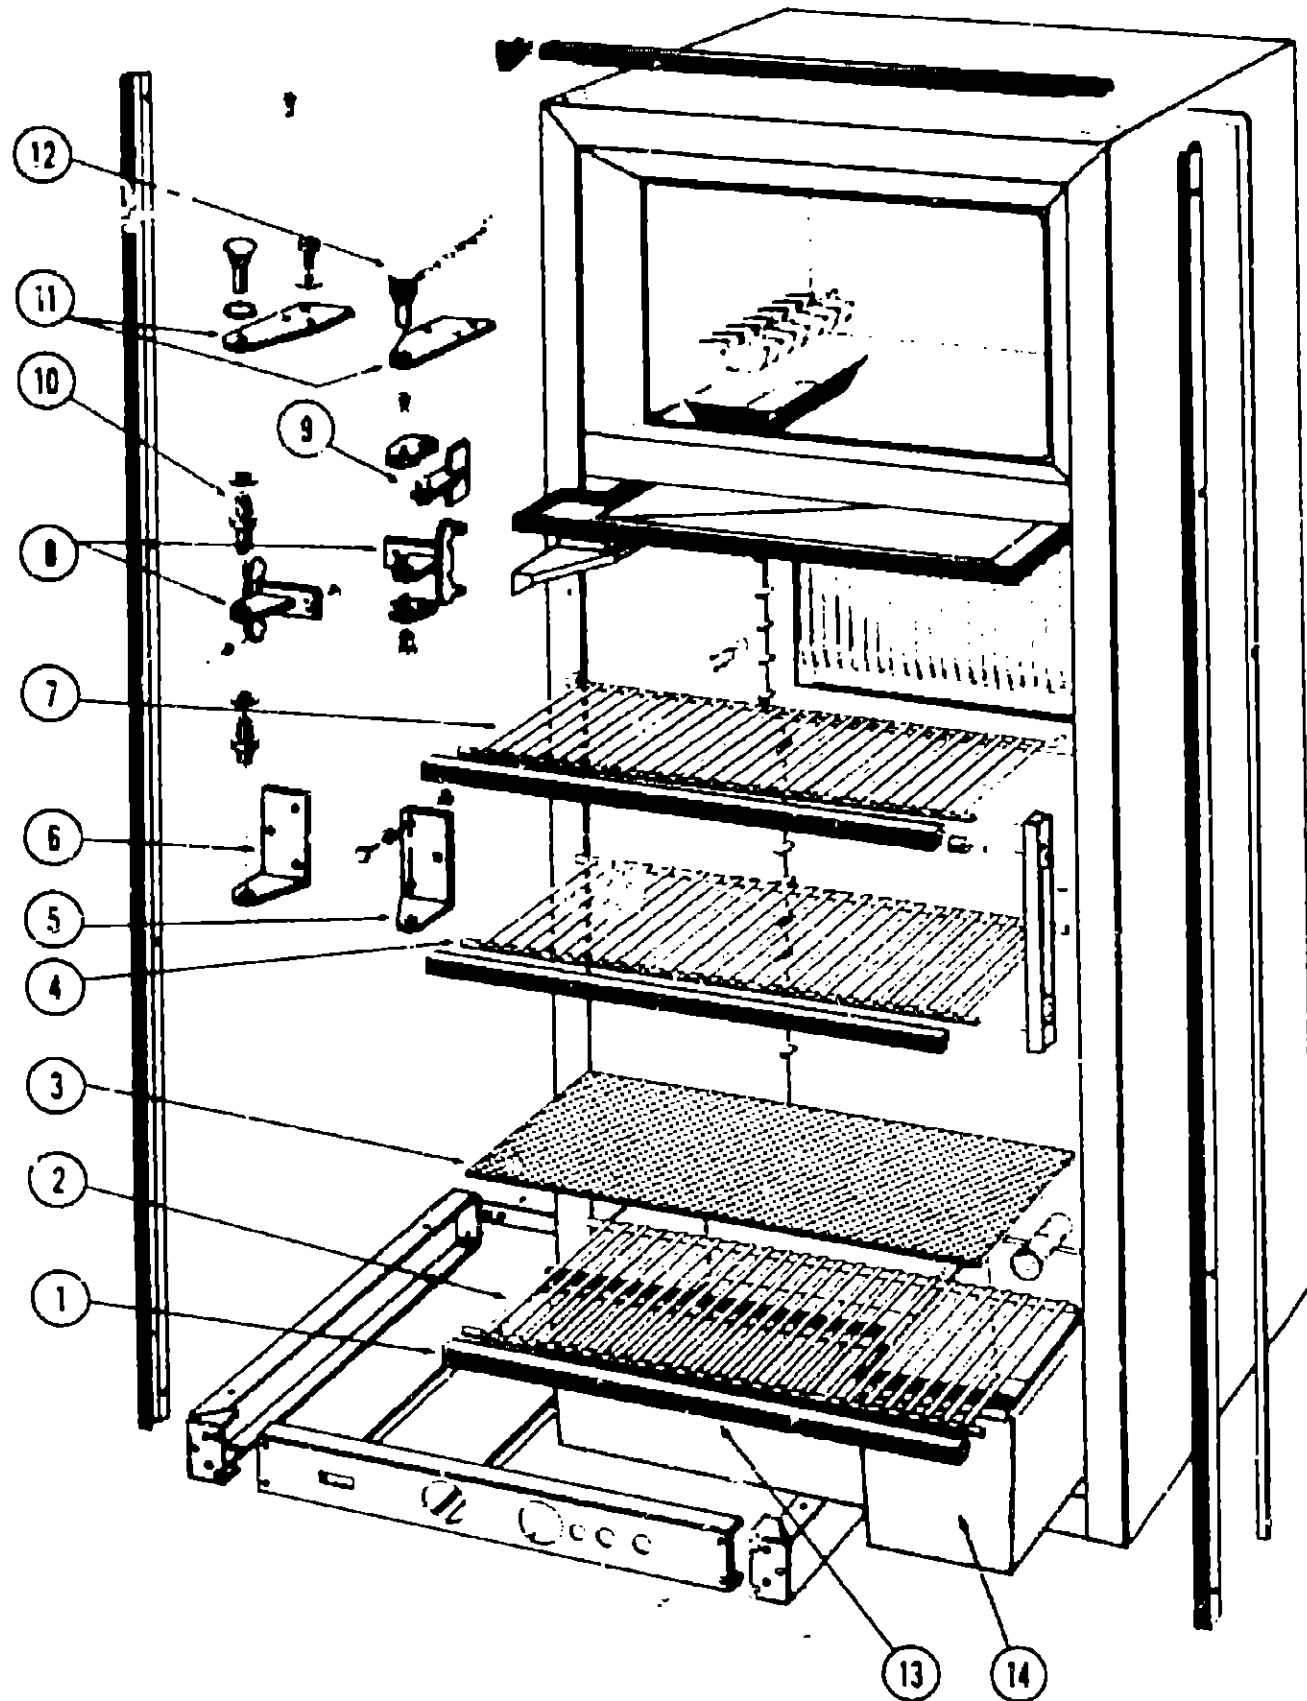

REFRIGERATOR GROUP (CONTINUED)

SIBIR REFRIGERATOR - ET230 (CONTINUED)

Key	Part Number	U/M	Description
1	049175-01-723	EA	Shelf Trim
2	049174-01-715	EA	Shelf - Wire Bottom
3	049175-01-725	EA	Shelf - Glass
4	049174-01-714	EA	Shelf - Wire Center
5	049175-01-703	EA	Bracket - Bottom Hinge - Right
6	049175-01-702	EA	Bracket - Bottom Hinge - Left
7	049174-01-713	EA	Shelf - Wire - Top
8	049174-01-702	EA	Bracket - Center Hinge
9	049174-01-758	EA	Kit - Travel Latch - Plastic
10	049174-01-711	EA	Pin - Hinge - Center
11	049175-01-704	EA	Bracket - Hinge - Upper Left or Right
12	049175-01-742	EA	Pin - Travel - Lock Top
13	049175-01-726	EA	Bin - Salad - Large
14	049175-01-727	EA	Bin - Salad
	054450-01-000	EA	Bubble Level - Refrigerator
	065792-01-000	EA	Air Flow Kit - Sibir Refrigerator
			Not Illustrated