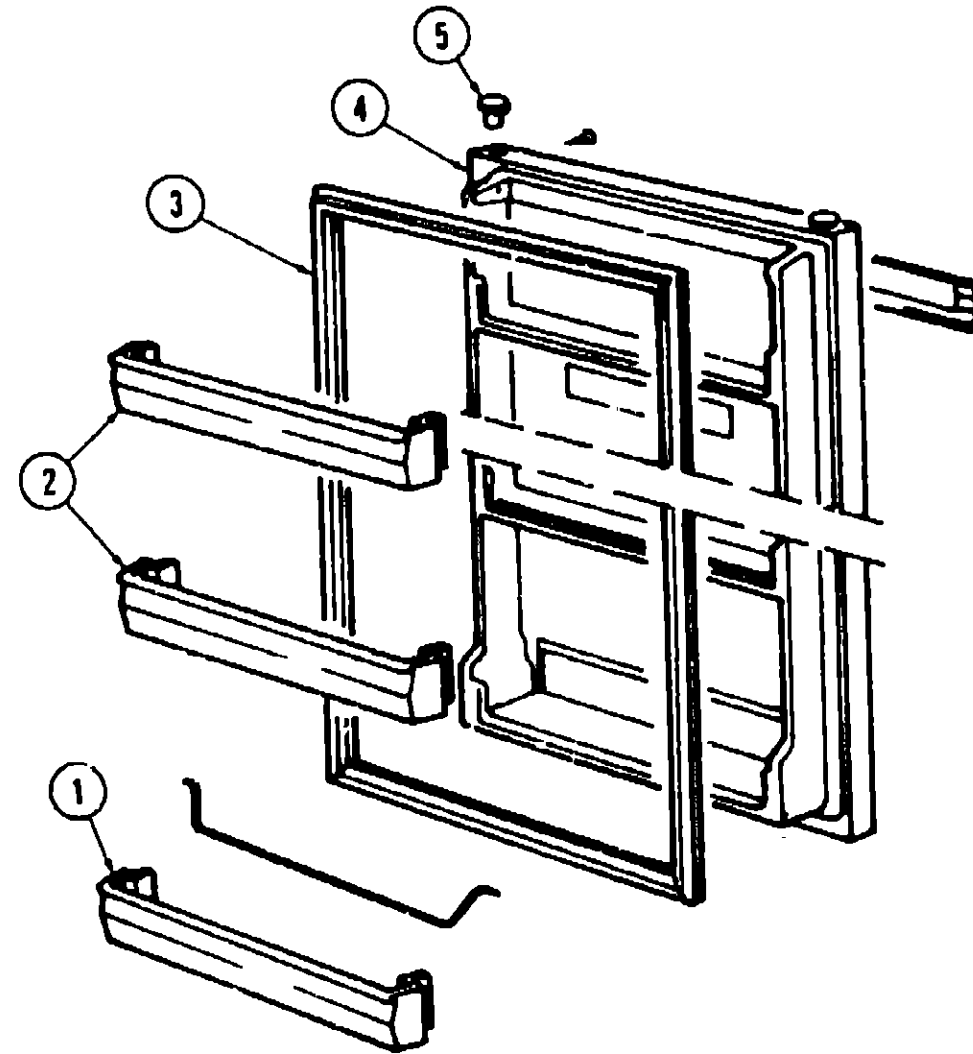

REFRIGERATOR GROUP (CONTINUED)

DOMETIC REFRIGERATOR - RM66 (CONTINUED)

Key	Part Number	U/M	Description
1	700081-22-000	EA	Compartment - Lower Door
2	700081-29-000	EA	Compartment - Door w/o Decorations
3	700081-02-000	EA	Gasket - Refrigerator Door
4	700081-04-000	EA	Liner - Refrigerator Door
5	700081-12-000	EA	Bushing

1975-1979 COMMON ITEMS FICHE TABLE OF CONTENTS

Introduction	A-1 - A-2
Air Conditioner Group	A-3 - A-14
Cabinetry Hardware Group	A-15 - B-18
Chevrolet Chassis Parts Group	B-19 - B-24
Control Center Group	C-1 - C-2
Furnace Group	C-3 - D-12
Generator Group	D-13 - E-4
Holding Tank Group	E-5 - E-24
Luggage Rack and Ladder Group	F-1 - F-6
Plumbing Hardware	F-7 - G-12
Range Group	G-13 - H-2
Range Hood Group	H-3 - H-4
Refrigerator Group	H-5 - J-12
Roof Vent Group	J-13 - J-15
Speed Control Group	J-17 - K-2
Toilet Group	K-3 - K-8
Water Heater Group	K-9 - K-18
Wheel Cover Group	K-19 - K-20
Windshield Wiper/Washer Group	K-21 - L-4

REFRIGERATOR GROUP INDEX

Dometic - RM66	H-5 - H-8
Dometic - RM76	H-9 - H-13
Norcold - DE728	H-14
Instamatic - IM6	H-15 - H-18
Instamatic - IM7	H-19 - H-24
Sibir - ET150	I-1 - I-4
Sibir - ET230	I-5 - I-10
Sibir - ET150/2	I-11 - I-14
Sibir - ET230/2	I-15 - I-20
Winnebago - W6EG	I-21 - J-2
Winnebago - W7EG	J-3 - J-7
Winnebago - W8EG	J-8 - J-12

H-6