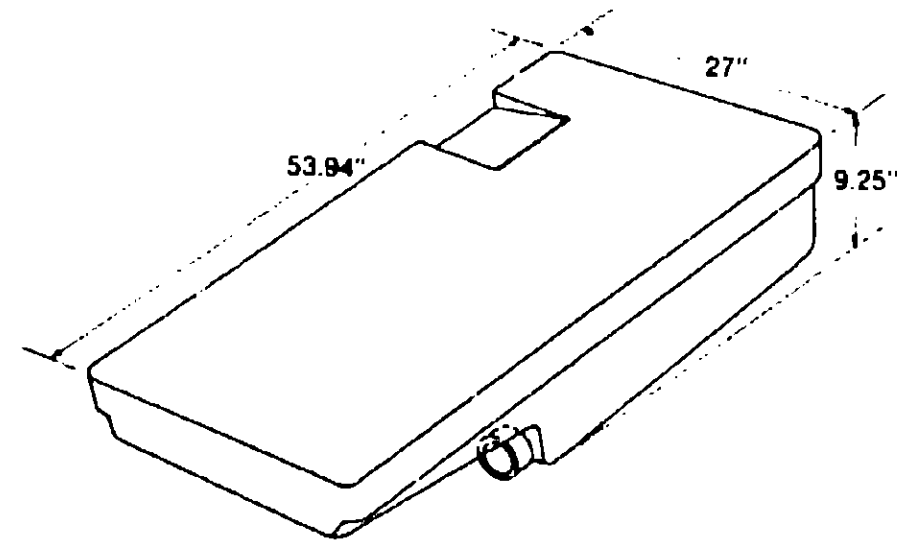

1979 ITASCA
 *ICN29RT

HOLDING TANK GROUP (CONTINUED)

Key Part Number U/M Description
 061805-01-000 EA Holding Tank - Plastic - w/o Fittings

used as a sewage tank
 used as a gray water tank

1979 WINNEBAGO 1979 ITASCA
 WDN29RT ICN29RT