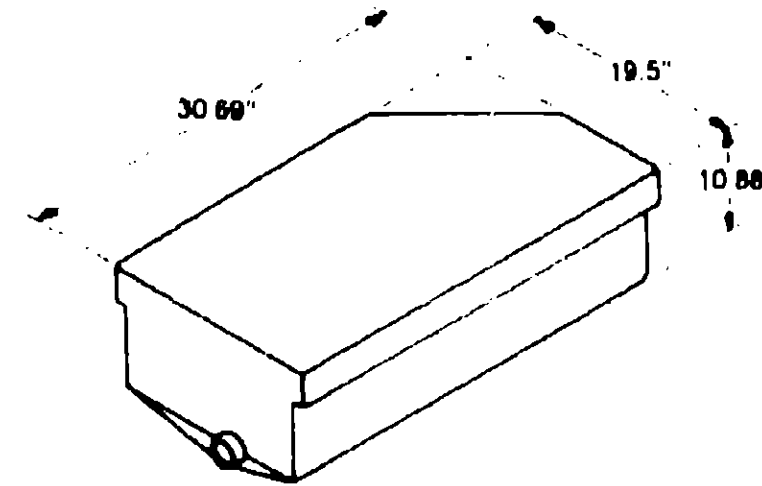

HOLDING TANK GROUP (CONTINUED)

Key Part Number U/M Description
053423-01-000 EA Holding Tank - Plastic - w/o Fittings

Used as a sewage tank
• Used as a gray water tank

1978 WINNEBAGO *WD420RG
1978 ITASCA *IC420RG
1979 WINNEBAGO *WD420RG
1979 ITASCA *IC420RG