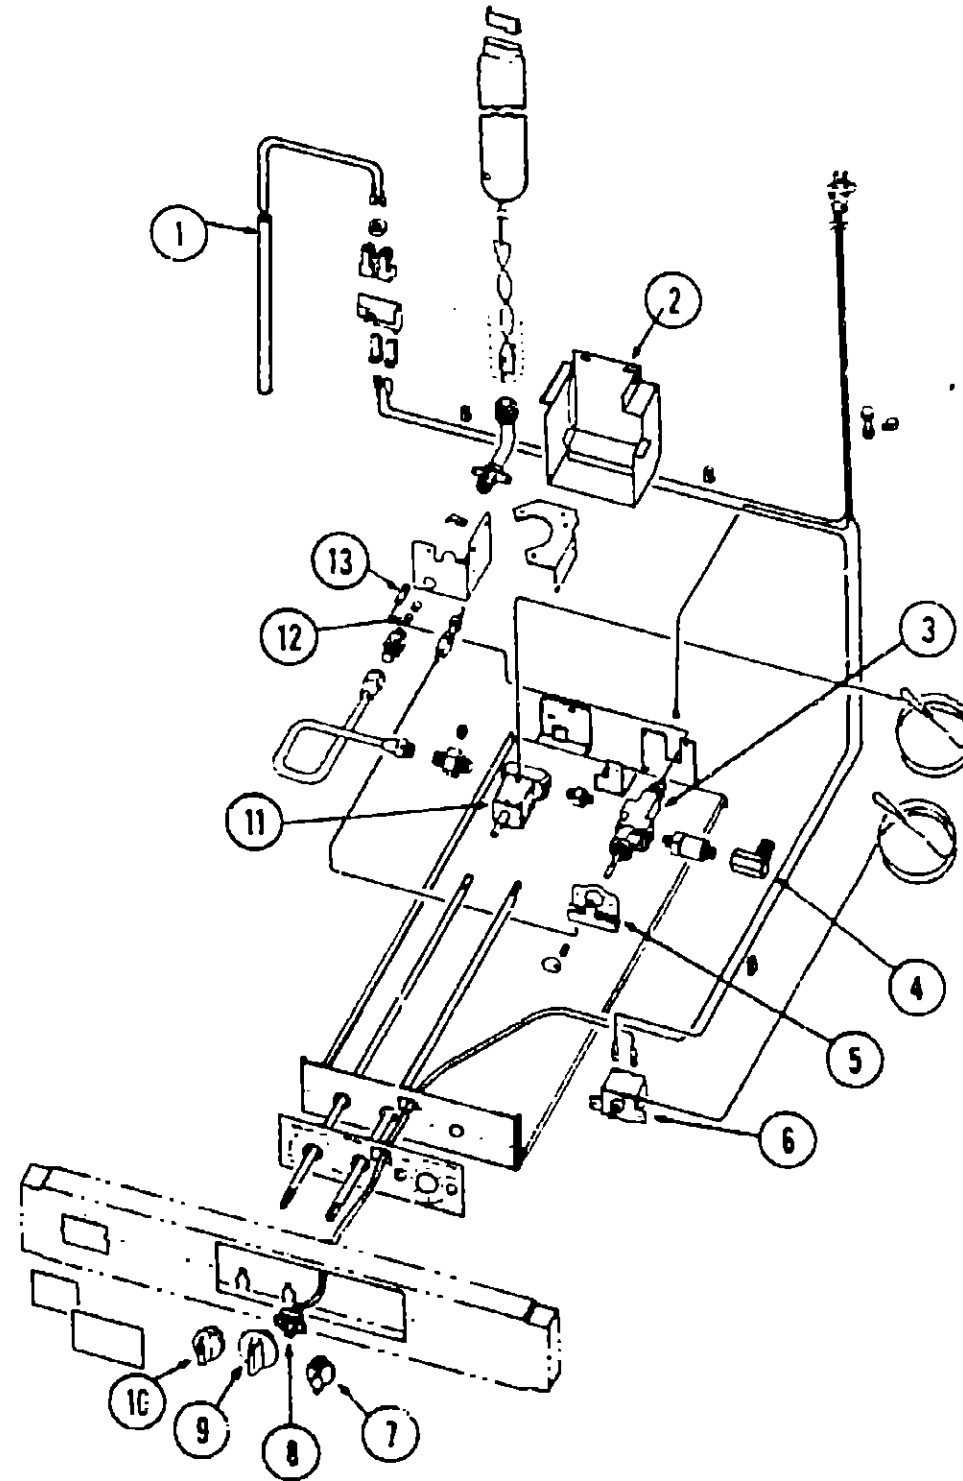

REFRIGERATOR GROUP (CONTINUED)

WINNEBAGO REFRIGERATOR - W7EG (CONTINUED)

Key	Part Number	U/M	Description
1	034544-01-713	EA	Heater - Electric
2	034544-01-730	EA	Tube - Mixture
3	034543-01-849	EA	Device - Flame Failure
4	034543-01-848	EA	Filter - Gas
5	034543-01-865	EA	Device - Ignition
6	034542-01-826	EA	Thermostat - Electric
7	034543-01-876	EA	Knob - Electric Thermostat
8	034542-01-825	EA	Switch - Slide
9	034543-01-877	EA	Knob - Gas - On/Off
10	034543-01-878	EA	Knob - Gas Thermostat
11	034542-01-815	EA	Thermostat - Gas
12	034544-01-729	EA	Orifice - Burner
13	034543-01-861	EA	Thermo Element

1975-1979 COMMON ITEMS FICHE TABLE OF CONTENTS

Introduction	A-1 - A-2
Air Conditioner Group	A-3 - A-14
Cabinetry Hardware Group	A-15 - B-18
Chevrolet Chassis Parts Group	B-19 - B-24
Control Center Group	C-1 - C-2
Furnace Group	C-3 - D-12
Generator Group	D-13 - E-4
Holding Tank Group	E-5 - E-24
Luggage Rack and Ladder Group	F-1 - F-6
Plumbing Hardware	F-7 - G-12
Range Group	G-13 - H-2
Range Hood Group	H-3 - H-4
Refrigerator Group	H-5 - J-12
Roof Vent Group	J-13 - J-15
Speed Control Group	J-17 - K-2
Toilet Group	K-3 - K-8
Water Heater Group	K-9 - K-18
Wheel Cover Group	K-19 - K-20
Windshield Wiper/Washer Group	K-21 - L-4

REFRIGERATOR GROUP INDEX

Dometic - RM66	H-5 - H-8
Dometic - RM76	H-9 - H-13
Norcold - DE728	H-11
Instamatic - IM6	H-15 - H-18
Instamatic - IM7	H-19 - H-24
Sibir - ET150	I-1 - I-4
Sibir - ET230	I-5 - I-10
Sibir - ET150/2	I-11 - I-14
Sibir - ET230/2	I-15 - I-20
Winnebago - W6EG	I-21 - J-2
Winnebago - W7EG	J-3 - J-7
Winnebago - W8EG	J-8 - J-12