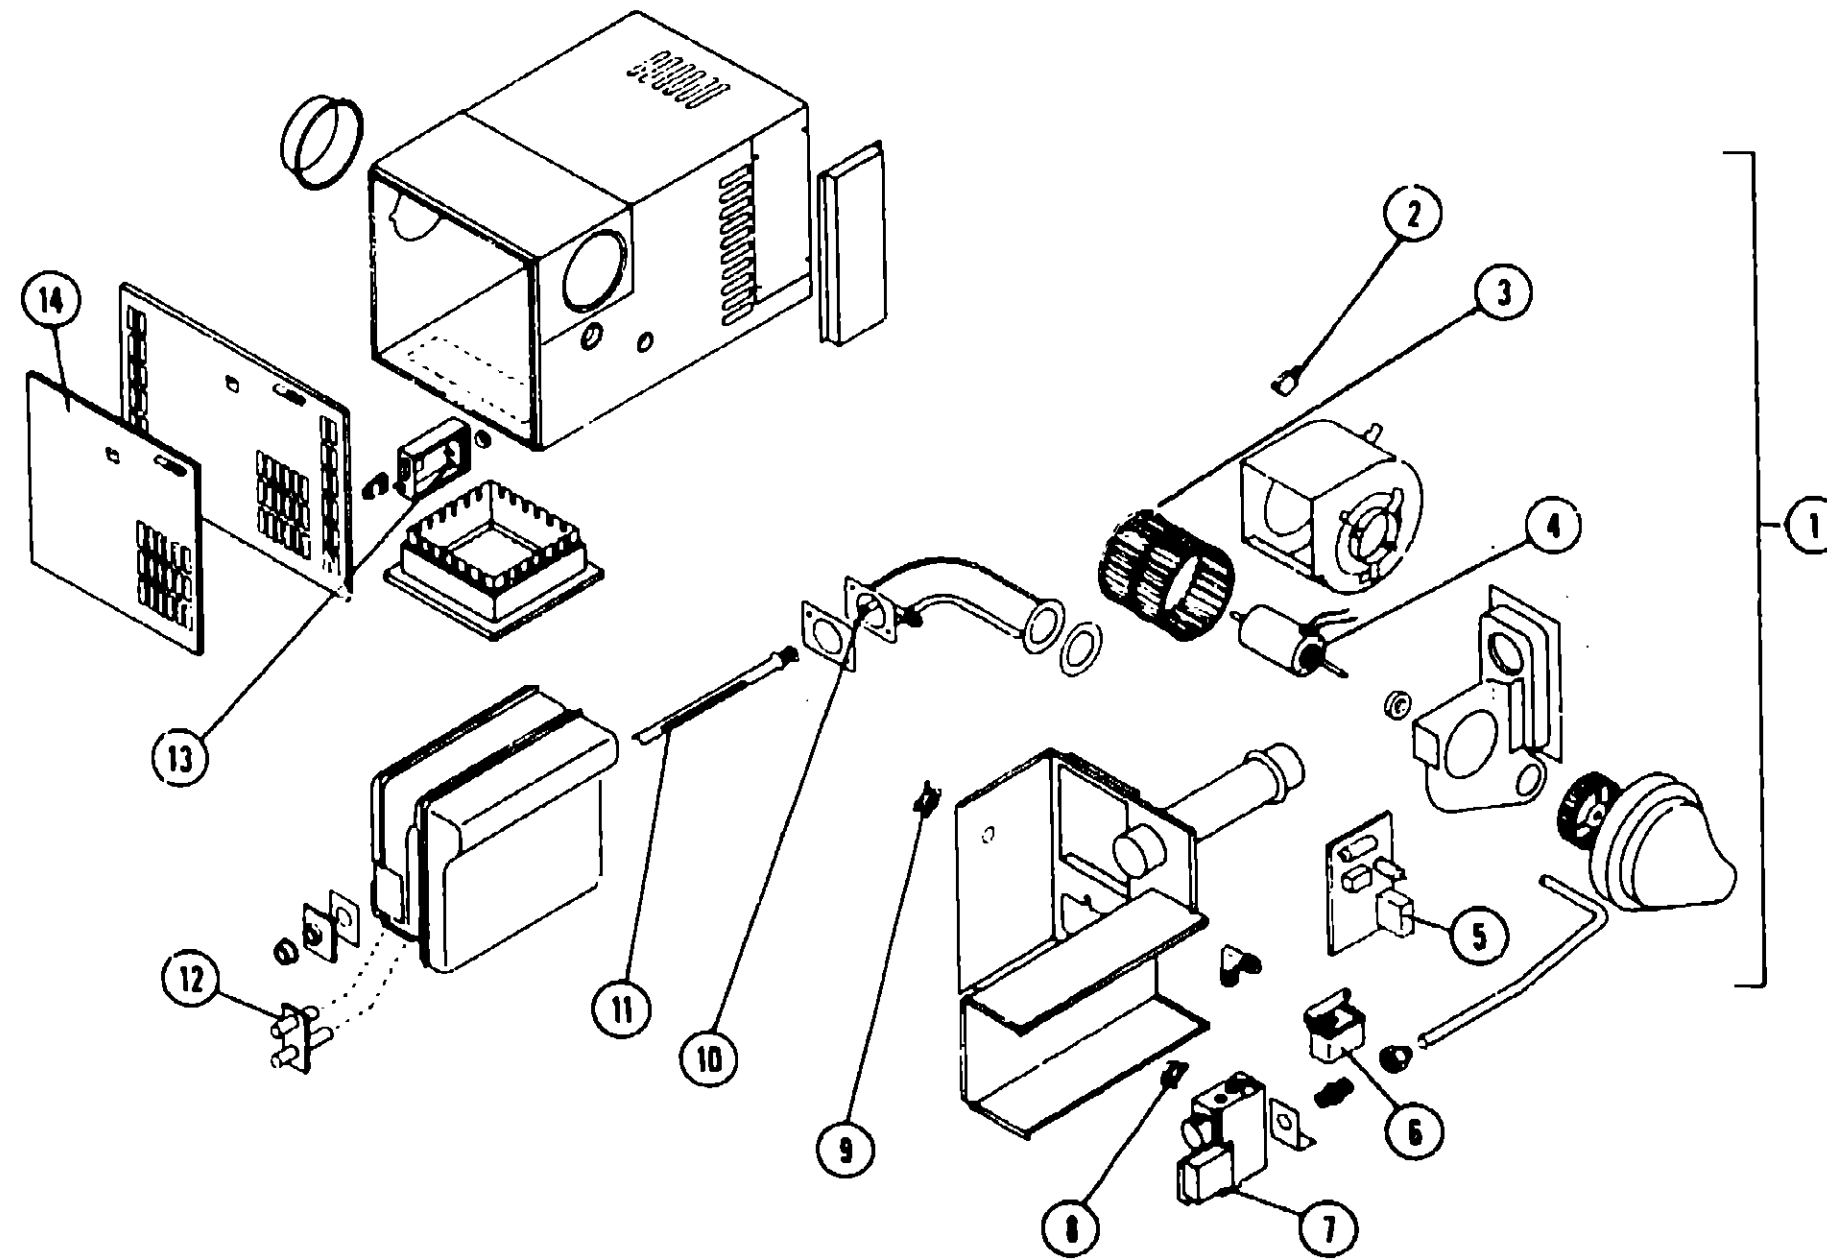

FURNACE GROUP (CONTINUED)

FURNACE - COLEMAN 4332-749 W/ELECTRIC IGNITION

Key	Part Number	U/M	Description
1	058824-01-000	EA	Furnace - 34,000 BTU - Under Counter - Coleman - w/Electric Ignition Model 4332-749
2	058824-01-707	EA	Switch - Sail
3	058824-01-702	EA	Blower Wheel - 4 3/4" Dia. x 6 5/16" Wide
4	058824-01-701	EA	Motor - Blower - 12 Volt
5	058113-01-702	EA	Printed Circuit Board
6	700088-35-000	EA	Relay - 12 Volt - 3 Amp
7	058113-01-700	EA	Valve - Gas

Key	Part Number	U/M	Description
8	049042-01-700	EA	Switch - Fan (Close 125° - Open 105°)
9	049043-01-701	EA	Switch - Limit (Open 200° - Close 160°)
10	058824-01-704	EA	Orifice - .064" Diameter
11	058824-01-703	EA	Burner (Aluminized Steel)
12	058113-01-701	EA	Electrode Asm.
13	049042-01-702	EA	Circuit Breaker
14	058824-02-000	EA	Door - Front Return Air

1975-1979 COMMON ITEMS FICHE TABLE OF CONTENTS

Introduction	A-1 - A-2
Air Conditioner Group	A-3 - A-14
Cabinetry Hardware Group	A-15 - B-18
Chevrolet Chassis Parts Group	B-19 - B-24
Control Center Group	C-1 - C-2
Furnace Group	C-3 - D-12
Generator Group	D-13 - E-4
Holding Tank Group	E-5 - E-24
Luggage Rack and Ladder Group	F-1 - F-6
Plumbing Hardware	F-7 - G-12
Range Group	G-13 - H-2
Range Hood Group	H-3 - H-4
Refrigerator Group	H-5 - J-12
Roof Vent Group	J-13 - J-15
Speed Control Group	J-17 - K-2
Toilet Group	K-3 - K-8
Water Heater Group	K-9 - K-18
Wheel Cover Group	K-19 - K-20
Windshield Wiper/Washer Group	K-21 - L-4

FURNACE GROUP INDEX

Coleman - 4023 - 23,000 BTU	C-3 - C-4
Coleman - 4028 - 26,000 BTU	C-5 - C-6
Coleman - 4030 - 30,000 BTU	C-7 - C-8
Coleman - 4225 - 23,000 BTU	C-9 - C-10
Coleman - 4230 - 26,000 BTU	C-11 - C-12
Coleman - 4235 - 31,000 BTU	C-13 - C-14
Coleman - 4316 - 16,000 BTU	C-15 - C-16
Coleman - 4319 - 19,000 BTU	C-17 - C-18
Coleman - 4322 - 22,000 BTU	C-19 - C-20
Coleman - 4322 - 22,000 BTU w/Electric Ignition	C-21 - C-22
Coleman - 4328 - 28,000 BTU w/Electric Ignition	C-23 - C-24
Coleman - 4328 - 28,000 BTU w/Electronic Ignition	D-1 - D-2
Coleman - 4324 - 24,000 BTU w/Electronic Ignition	D-3 - D-4
Coleman - 4330 - 30,000 BTU w/Electronic Ignition	D-5 - D-6
Coleman - 4332 - 34,000 BTU w/Electronic Ignition	D-7 - D-8
Leer - Siegler - SRF32 - 32,000 BTU	D-9 - D-10
Suburban - NT16 - 16,000 BTU	D-11 - D-12