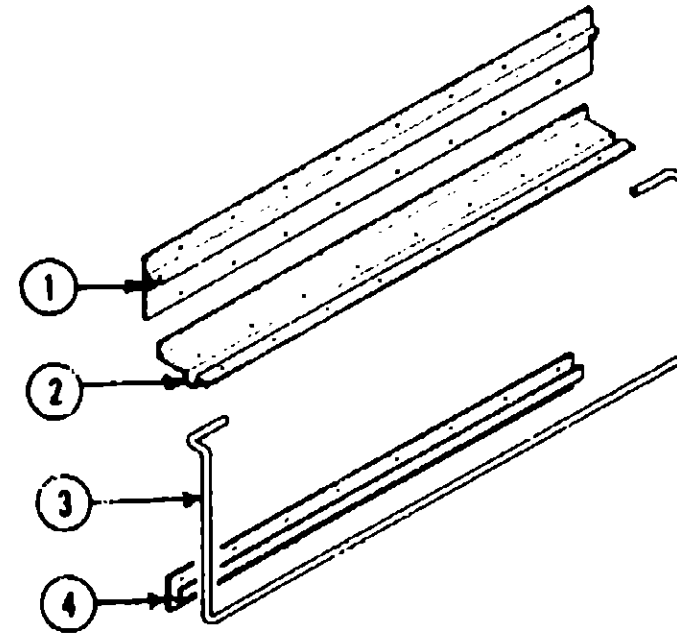

CABINETY HARDWARE GROUP INDEX

Latches, Pulls, Catches, Drawer Glides, Hinges, Knobs and Locks	A-15 - B-18
---	-------------

DINETTE TABLE LEG HARDWARE

Key	Part Number	U/M	Description
1	024276-04-000	EA	Leg Asm. - Dinette Table - Brown - 29.5"
1	024276-05-000	EA	Leg Asm. - Dinette Table - Brown - 27.44"
1	024276-06-000	EA	Leg Asm. - Dinette Table - Brown - 28.38"
2	024277-02-000	EA	Hinge - Table Leg - Brown
3	024282-01-000	EA	Brace - Table Leg
4	024283-01-000	EA	Clip - 1" O.D. Tube
5	049483-02-000	EA	Catch - Table Leg - Mounts on Floor - Brown