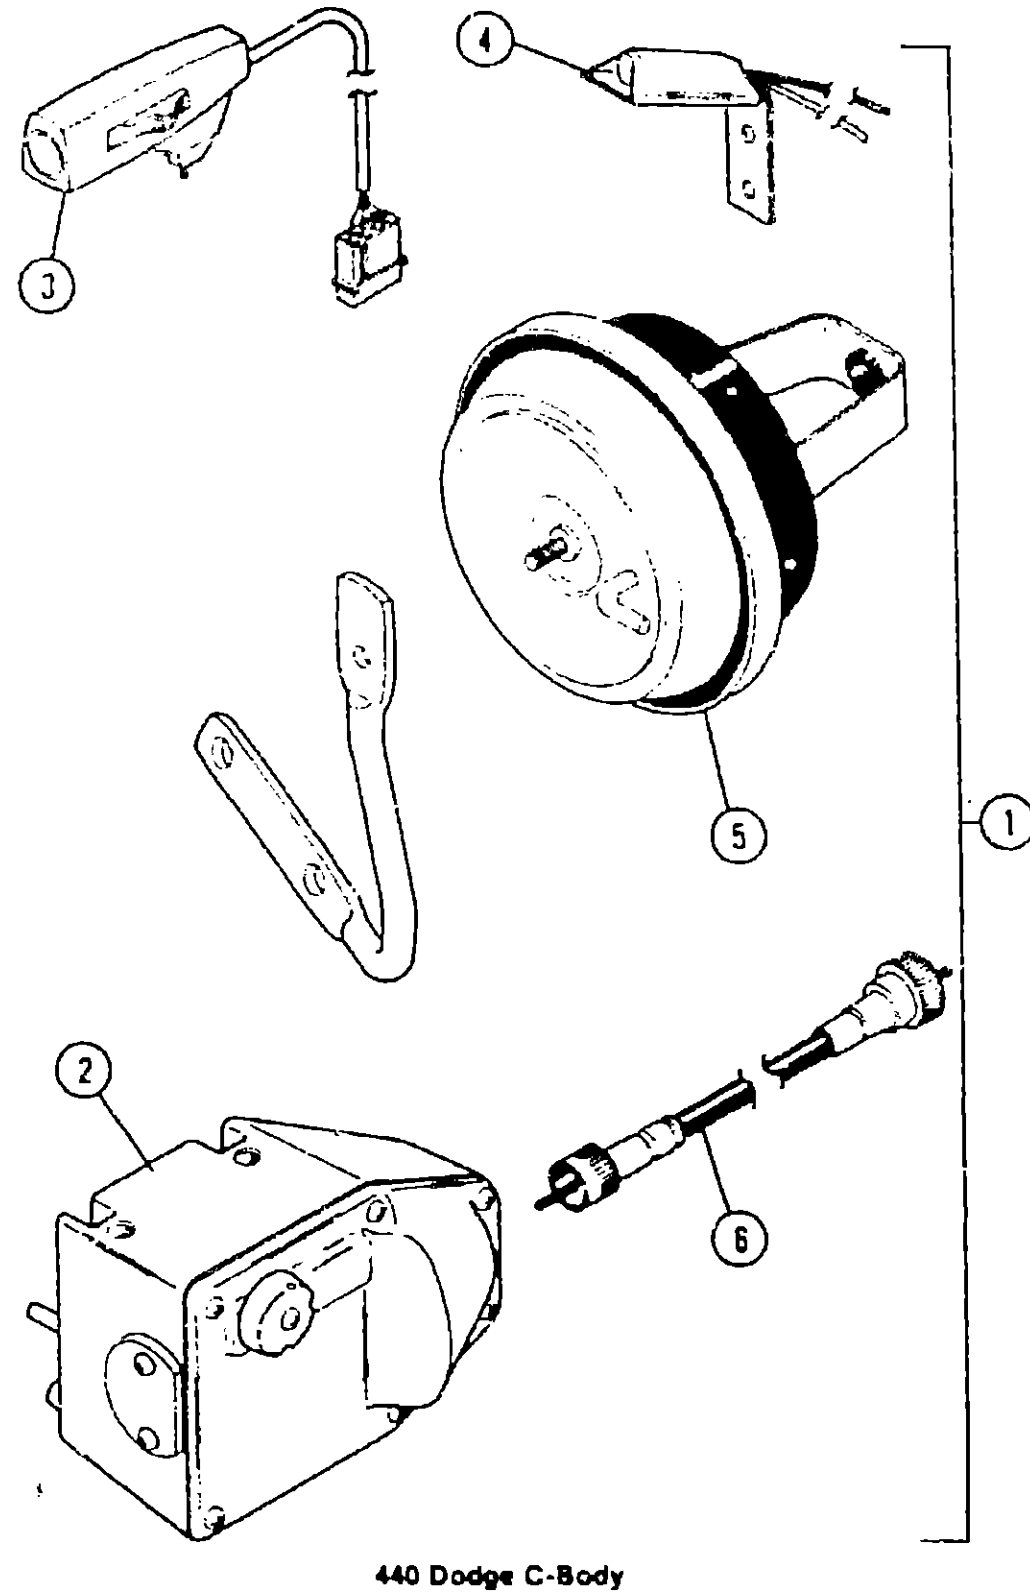

SPEED CONTROL GROUP (CONTINUED)

440 Dodge C-Body

Key	Part Number	U/M	Description
1	048652-01-000	EA	Speed Control Package - 440 G.I.D. - Dodge C-Body
2	007255-01-700	EA	Regulator Asm.
3	007255-01-702	EA	Engage Switch - Clamp On
4	007255-01-704	EA	Switch Asm. - Decelerate
5	024746-01-701	EA	Servo Asm.
6	007298-01-700	EA	Cable Asm. - Transmission - 42"
*	024746-01-700	EA	Relay - Speed Control
*	007298-01-702	EA	Harness Asm.
*			Not Illustrated