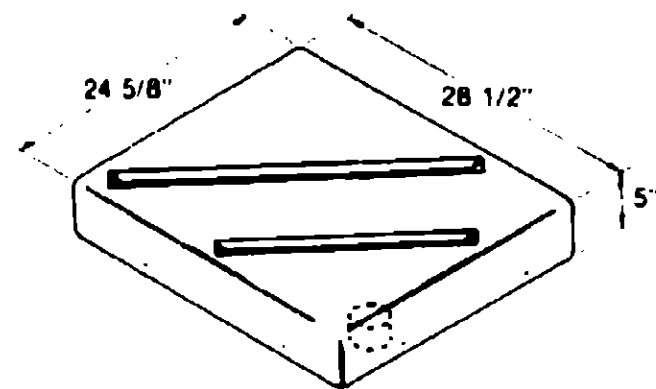

Key Part Number U/M Description
043835-01-000 EA Holding Tank - Plastic - w/o Fittings

Used as a sewage tank
*Used as a gray water tank

1976 WINNEBAGO	1977 WINNEBAGO	1978 WINNEBAGO	1979 WINNEBAGO
MW20RG	MW20RG	WD420RG	WD420RG
		1978 ITASCA	1978 Itasca
		IC420RG	IC420RG