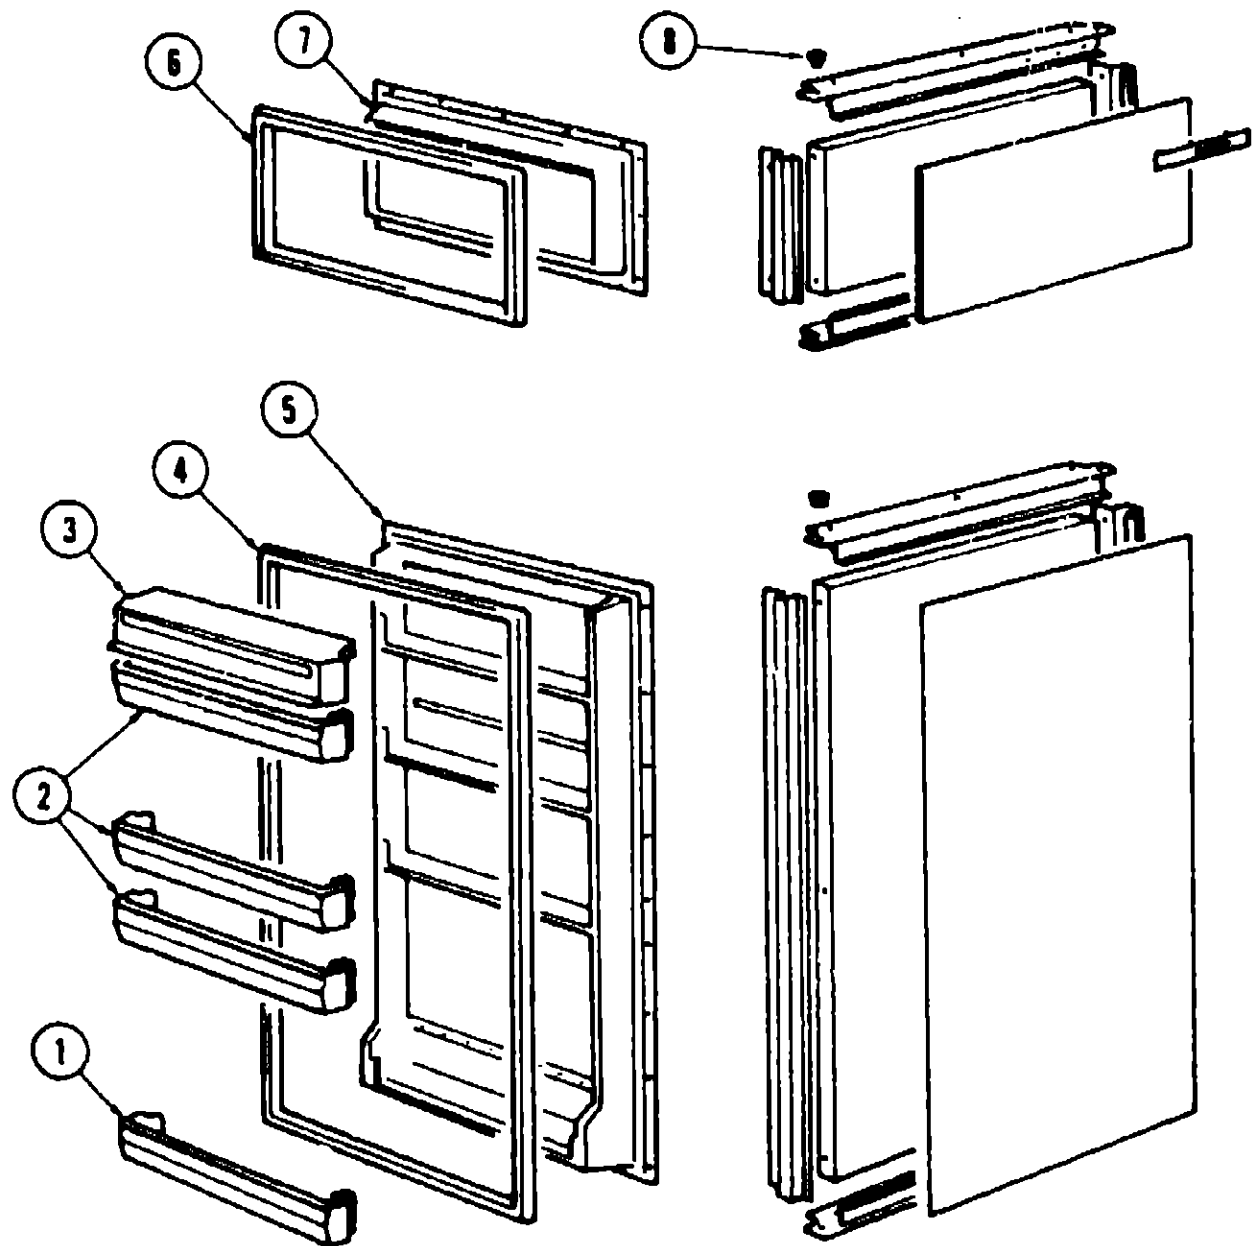

REFRIGERATOR GROUP (CONTINUED)

DOMETIC REFRIGERATOR - RM76 (CONTINUED)

Key	Part Number	U/M	Description
1	700081-22-000	EA	Compartment - Lower Door
2	700081-29-000	EA	Compartment - Refrigerator Door - Plain
3	700082-04-000	EA	Shutter - Butter
4	700081-03-000	EA	Gasket - Refrigerator Door
5	700081-06-000	EA	Liner - Refrigerator Door
6	700081-30-000	EA	Gasket - Freezer Door
7	700081-32-000	EA	Liner - Freezer Door
8	700081-12-000	EA	Bushing