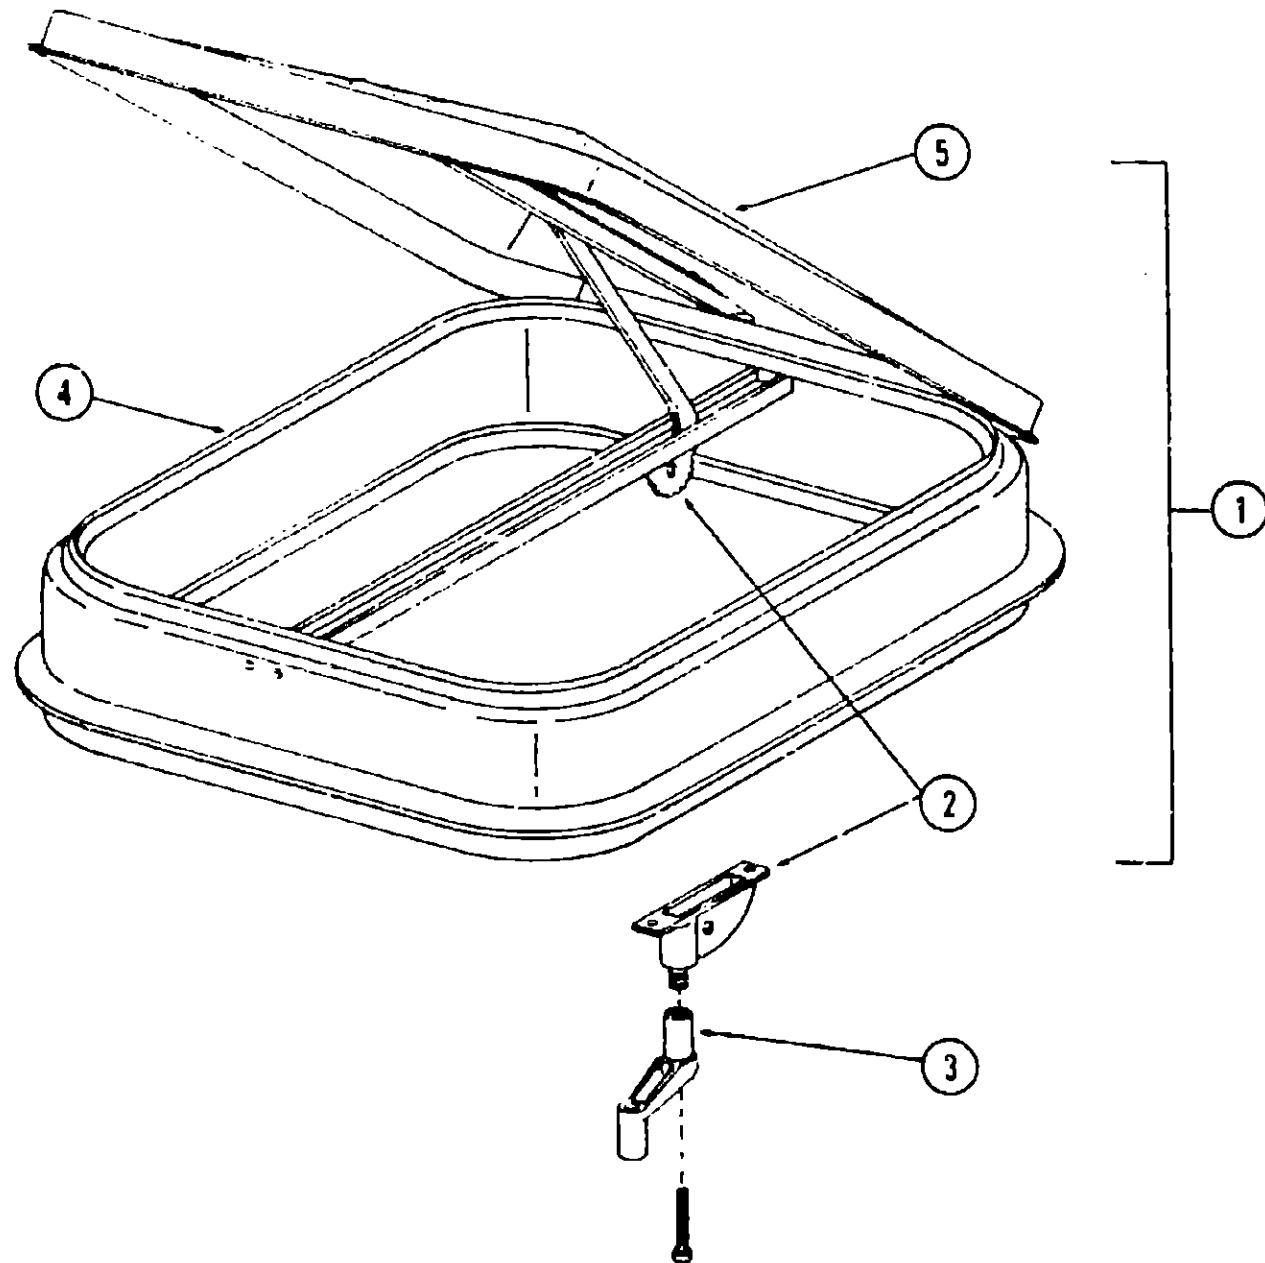

ROOF VENT GROUP

WINNEBAGO NON-POWER ROOF VENT

Key	Part Number	U/M	Description
1	048835-01-000	EA	Vent Asm. - Roof - Nonpowered - w/o Screen
2	009440-01-000	EA	Gear - Arm - Roof Vent
3	009439-01-000	EA	Crank - Roof Vent
4	002825-01-000	FT	Weatherstrip - Roof Vent
5	051384-01-000	EA	Cover - Plastic - Roof Vent
	016335-01-000	EA	Screen Asm. - Nonpowered Roof Vent - Clear Anod. (not included in assembly)
	016335-03-000	EA	Screen Asm. - Nonpowered Roof Vent - Beige (not included in assembly)
			Not Illustrated