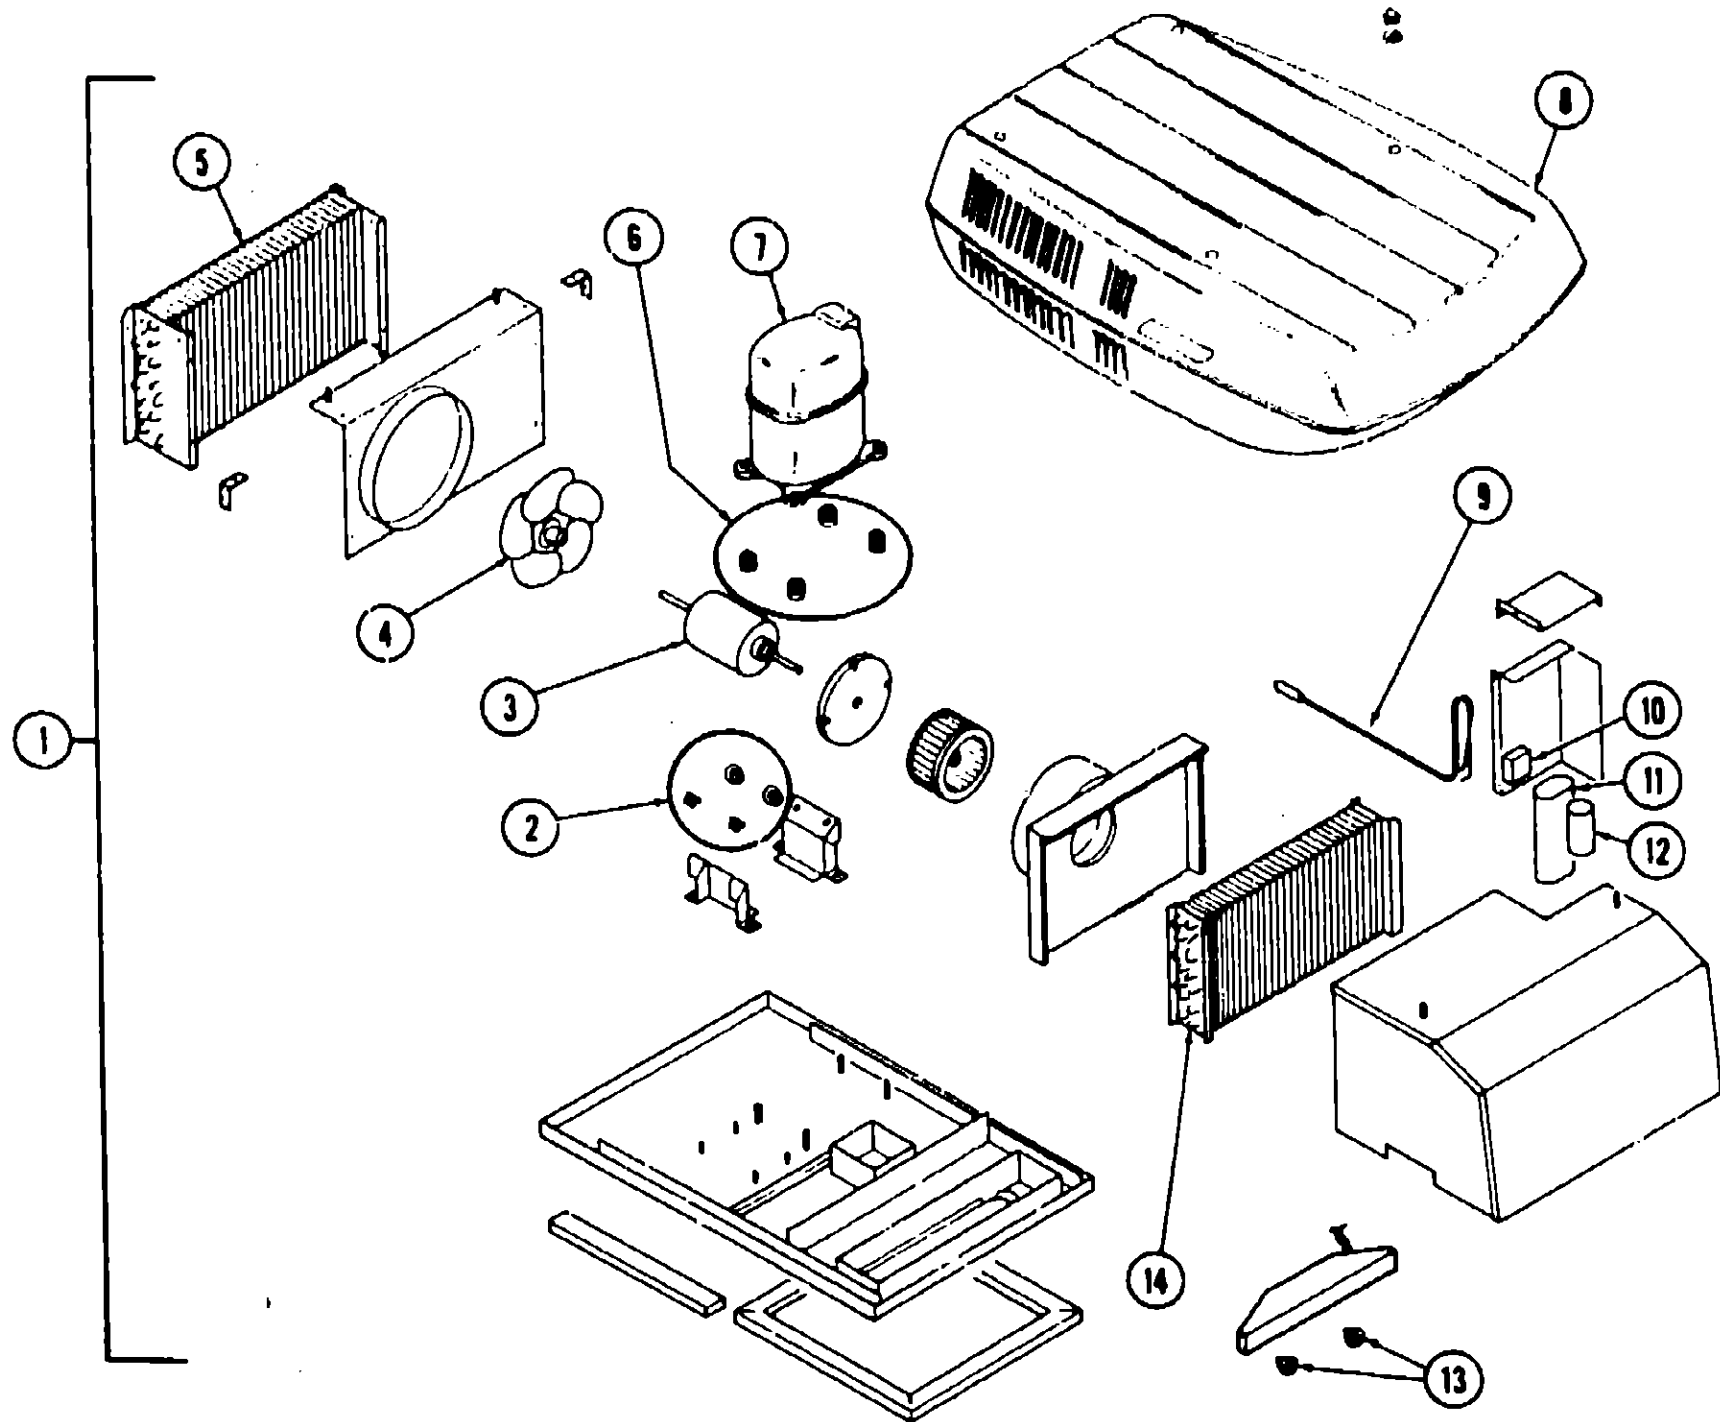

AIR CONDITIONER GROUP (CONTINUED)

AIR CONDITIONER - 11,000 BTU COLEMAN - 6701B917, 6731B917

Key	Part Number	U/M	Description
1	049777-01-000		This air conditioner is not available. It has been replaced with #049777-02-000. The parts breakdown, as shown, is the same for both.
1	049777-02-000	EA	Air Conditioner - Roof Mount - 11,000 BTU Ivory - Coleman w/o Inside Shroud
2	037648-01-709	EA	Mount - Motor - Package of 4
3	049777-01-701	EA	Motor - 115 Volt - 2.8 Amp.
4	037648-01-705	EA	Fan - 5 Blade - 11" Dia. - .50" Bore
5	037648-01-703	EA	Condenser Coil
6	034884-01-000	EA	Compressor Mount - Neoprene
7	037648-01-712	EA	Compressor
8	037648-01-701	EA	Shroud - Plastic - Outside - Less Logos
9	037648-01-708	EA	Capillary Tube - Formed w/Strainer

Key	Part Number	U/M	Description
10	034871-01-000	EA	Start Relay
11	037648-01-722	EA	Run Capacitor - 2.5/7.5 MFD.
12	034869-01-000	EA	Start Capacitor - 4.7/5.6 MFD.
13	034864-01-000	EA	Knob - Control (one)
14	037648-01-723	EA	Evaporator Coil - 10" x 17 7/8"
	042202-01-704	EA	Overload - Compressor
	037648-01-717	EA	Switch - Fan Speed Control w/o Knob
	037648-01-718	EA	Cold Control - 64° In - 58° Out
			Not Illustrated

1975-1979 COMMON ITEMS FICHE TABLE OF CONTENTS

Introduction	A-1 - A-2
Air Conditioner Group	A-3 - A-14
Cabinetry Hardware Group	A-15 - B-18
Chevrolet Chassis Parts Group	B-19 - B-24
Control Center Group	C-1 - C-2
Furnace Group	C-3 - D-12
Generator Group	D-13 - E-4
Holding Tank Group	E-5 - E-24
Luggage Rack and Ladder Group	F-1 - F-6
Plumbing Hardware	F-7 - G-12
Range Group	G-13 - H-2
Range Hood Group	H-3 - H-4
Refrigerator Group	H-5 - J-12
Roof Vent Group	J-13 - J-15
Speed Control Group	J-17 - K-2
Toilet Group	K-3 - K-8
Water Heater Group	K-9 - K-18
Wheel Cover Group	K-19 - K-20
Windshield Wiper/Washer Group	K-21 - L-4

AIR CONDITIONER GROUP INDEX

Mach I - 10,000 BTU - Coleman	A-3 - A-4
Mach III - 13,500 BTU - Coleman	A-5 - A-6
11,000 BTU - Coleman	A-7 - A-8
13,500 BTU - Coleman	A-9 - A-10
Inside Shroud - Mach I and III	A-11
Inside Shroud - 11,000 BTU - Cool Only	A-12
Inside Shroud - 13,500 BTU - Cool Only	A-13
Inside Shroud - 13,500 BTU - Heat & Cool Only	A-14