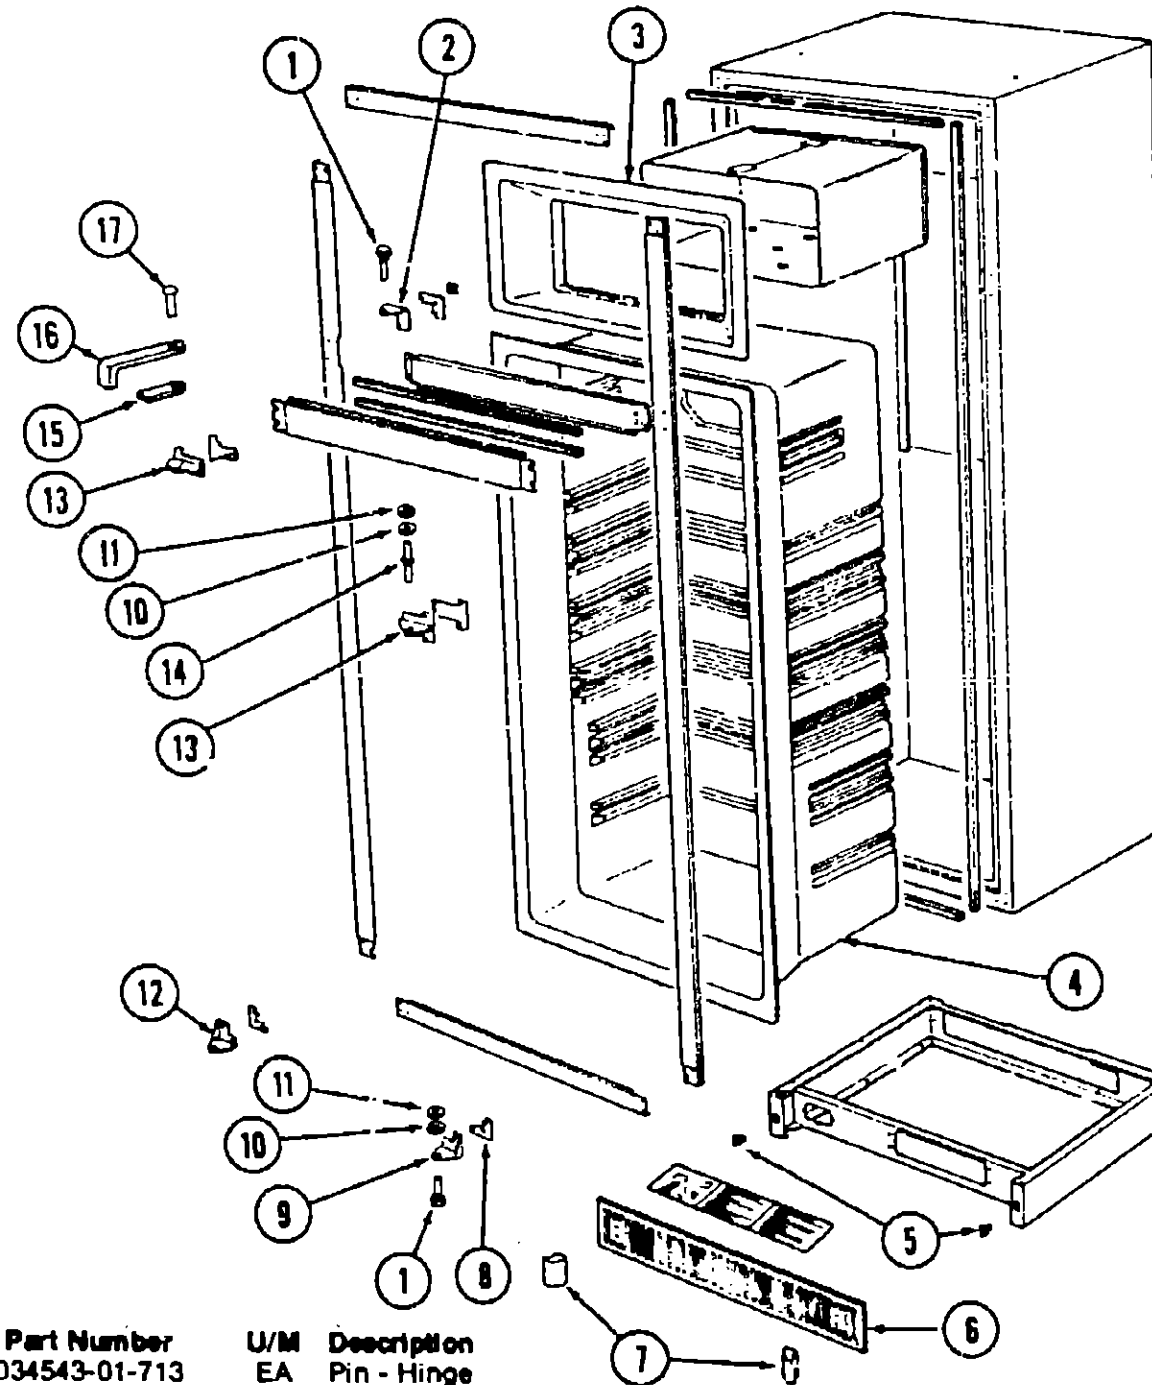

REFRIGERATOR GROUP (CONTINUED)

WINNEBAGO REFRIGERATOR - W7EG (CONTINUED)

Key	Part Number	U/M	Description
1	034543-01-713	EA	Pin - Hinge
2	034543-01-781	EA	Hinge - Top Right
	034543-01-782	EA	Hinge - Top Left
3	034544-01-707	EA	Frame - Freezer Front
4	034544-01-705	EA	Liner - Refrigerator Box
5	034543-01-727	EA	Catch - Front Apron
6	034544-01-738	EA	Apron - Front w/o Knobs
7	034543-01-726	EA	Knob - Apron - Left or Right
8	034543-01-709	EA	Packing - Hinge
9	034543-01-715	EA	Hinge - Bottom Right
10	034543-01-718	EA	Ring - Distance - Hinge
11	034543-01-717	EA	Ring - Distance - Hinge
12	034543-01-714	EA	Hinge - Bottom Left
13	034542-01-786	EA	Hinge - Center
14	034542-01-708	EA	Pin - Center Hinge
15	034542-01-758	EA	Base - Travel Latch
16	034542-01-709	EA	Latch - Travel
17	034543-01-778	EA	Screw - Travel Latch
	054450-01-000	EA	Bubble Level - Refrigerator

1975-1979 COMMON ITEMS FICHE TABLE OF CONTENTS

Introduction	A-1 - A-2
Air Conditioner Group	A-3 - A-14
Cabinetry Hardware Group	A-15 - B-18
Chevrolet Chassis Parts Group	B-19 - B-24
Control Center Group	C-1 - C-2
Furnace Group	C-3 - D-12
Generator Group	D-13 - E-4
Holding Tank Group	E-5 - E-24
Luggage Rack and Ladder Group	F-1 - F-6
Plumbing Hardware	F-7 - G-17
Range Group	G-13 - H-2
Range Hood Group	H-3 - H-4
Refrigerator Group	H-5 - J-12
Roof Vent Group	J-13 - J-15
Speed Control Group	J-17 - K-2
Toilet Group	K-3 - K-8
Water Heater Group	K-9 - K-18
Wheel Cover Group	K-19 - K-20
Windshield Wiper/Washer Group	K-21 - L-4

REFRIGERATOR GROUP INDEX

Dometic - RM66	H-5 - H-8
Dometic - RM76	H-9 - H-13
Norcold - DE728	H-14
Instamatic - IM6	H-15 - H-18
Instamatic - IM7	H-19 - H-24
Sibir - ET150	I-1 - I-4
Sibir - ET230	I-5 - I-10
Sibir - ET150/2	I-11 - I-14
Sibir - ET230/2	I-15 - I-20
Winnebago - W6EG	I-21 - J-2
Winnebago - W7EG	J-3 - J-7
Winnebago - W8EG	J-8 - J-12