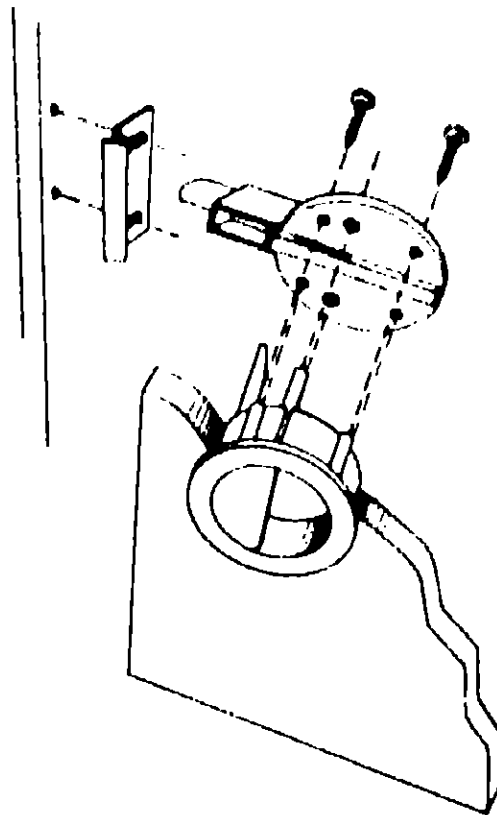

CABINETHY HARDWARE GROUP

Key	Part Number	U/M	Description
	057945-01-KG1	EA	Kit - Door Latch - Flat Latch - Winnebago Kit Contains Screws, Latch, Strike and Backplate
	057945-01-K08	EA	Kit - Door Latch - Flat Latch - Itasca Kit Contains Screws, Latch, Strike and Backplate