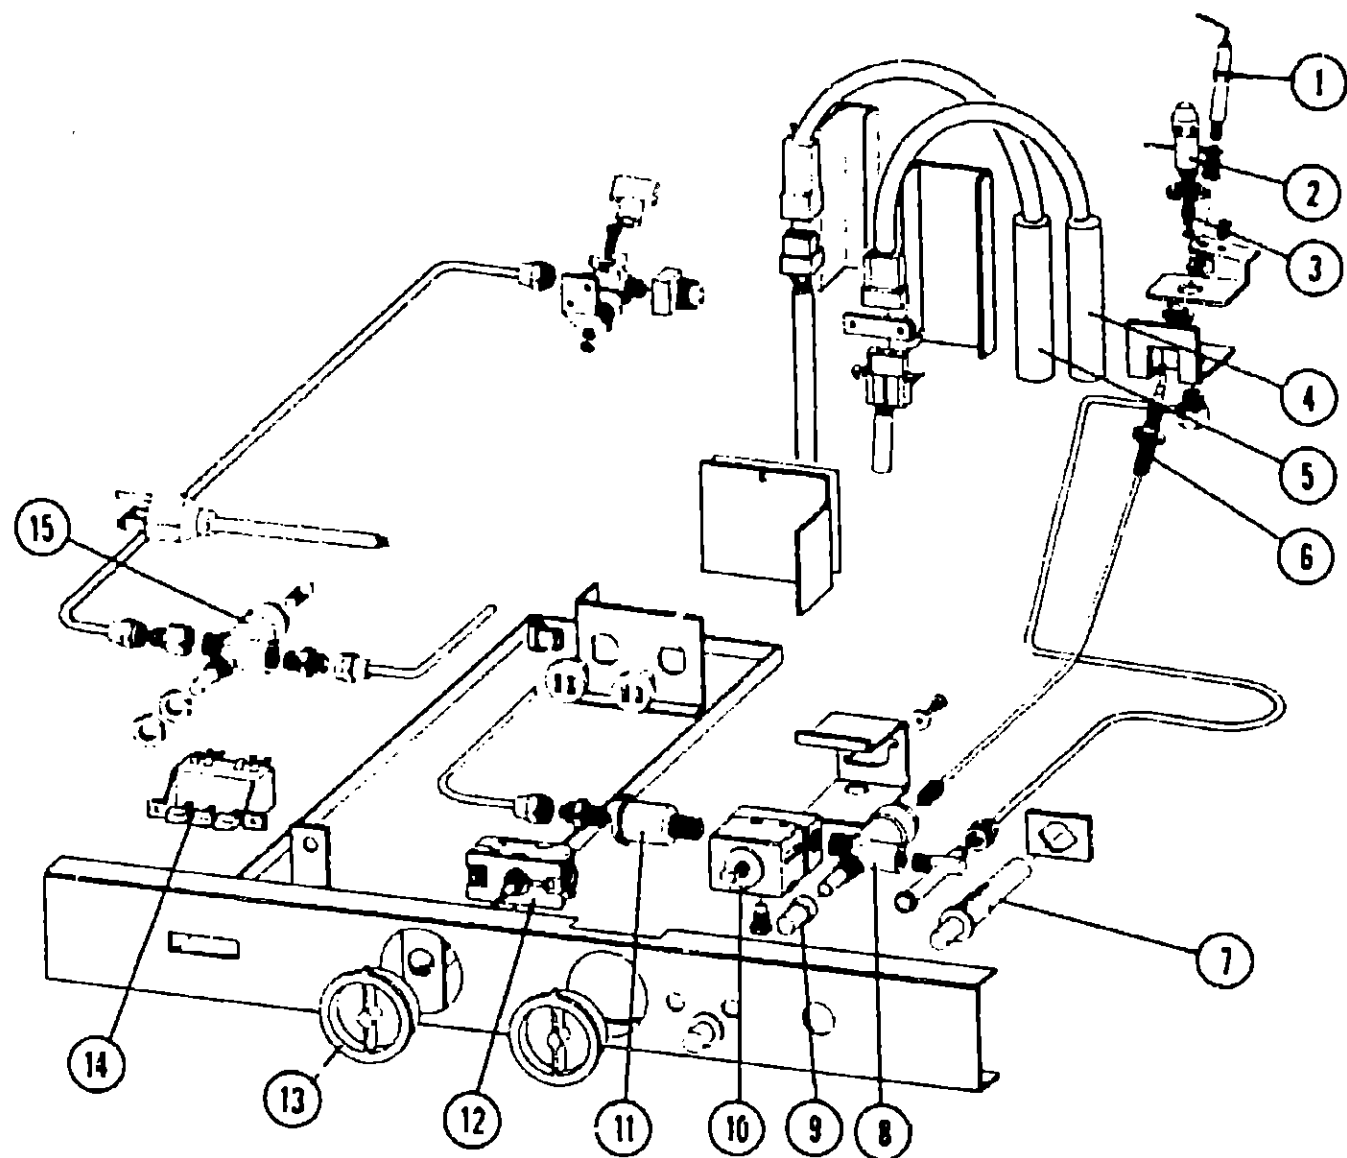

REFRIGERATOR GROUP (CONTINUED)

SIBIR REFRIGERATOR - ET150/2

Key	Part Number	U/M	Description
	049175-02-000	EA	Refrigerator - AC/DC/Gas - ET150/2 Sibir - One Door Model
1	049175-01-730	EA	Plug - Ignition
2	049175-01-736	EA	Head - Burner
3	049174-01-718	EA	Jet - Burner - Bray #13
4	049174-01-716	EA	Heater - 117 VAC - 220/95 Watt
5	049174-02-704	EA	Heater - 12 Volt - 160 Watt
6	049175-01-734	EA	Thermocouple
7	049175-01-737	EA	Igniter - Piezo
8	049175-01-733	EA	Valve - Safety
9	049174-01-754	EA	Cap - Pressure Test
10	049174-01-717	EA	Thermostat - Gas
11	049175-01-731	EA	Filter
12	049175-01-729	EA	Thermostat - Electric
13	049175-01-741	EA	Knob - Control
14	049174-02-703	EA	Switch - Push Button - 3 Way
15	049175-01-733	EA	Valve - Safety

REFRIGERATOR GROUP (CONTINUED)

SIBIR REFRIGERATOR - ET150.2 (CONTINUED)

1975-1979 COMMON ITEMS FICHE TABLE OF CONTENTS

Introduction	A-1 - A-2
Air Conditioner Group	A-3 - A-14
Cabinetry Hardware Group	A-15 - B-18
Chevrolet Chassis Parts Group	B-19 - B-24
Control Center Group	C-1 - C-2
Furnace Group	C-3 - D-12
Generator Group	D-13 - E-4
Holding Tank Group	E-5 - E-24
Luggage Rack and Ladder Group	F-1 - F-8
Plumbing Hardware	F-7 - G-12
Range Group	G-13 - H-2
Range Hood Group	H-3 - H-4
Refrigerator Group	H-5 - J-12
Roof Vent Group	J-13 - J-15
Speed Control Group	J-17 - K-2
Toilet Group	K-3 - K-8
Water Heater Group	K-9 - K-18
Wheel Cover Group	K-19 - K-20
Windshield Wiper/Washer Group	K-21 - L-4

REFRIGERATOR GROUP INDEX

Dometic - RM66	H-5 - H-8
Dometic - RM76	H-9 - H-13
Norcold - DE728	H-14
Instamatic - IM6	H-15 - H-18
Instamatic - IM7	H-19 - H-24
Sibir - ET150	I-1 - I-4
Sibir - ET230	I-5 - I-10
Sibir - ET150/2	I-11 - I-14
Sibir - ET230/2	I-15 - I-20
Winnebago - W6EG	I-21 - J-2
Winnebago - W7EG	J-3 - J-7
Winnebago - W8EG	J-8 - J-12