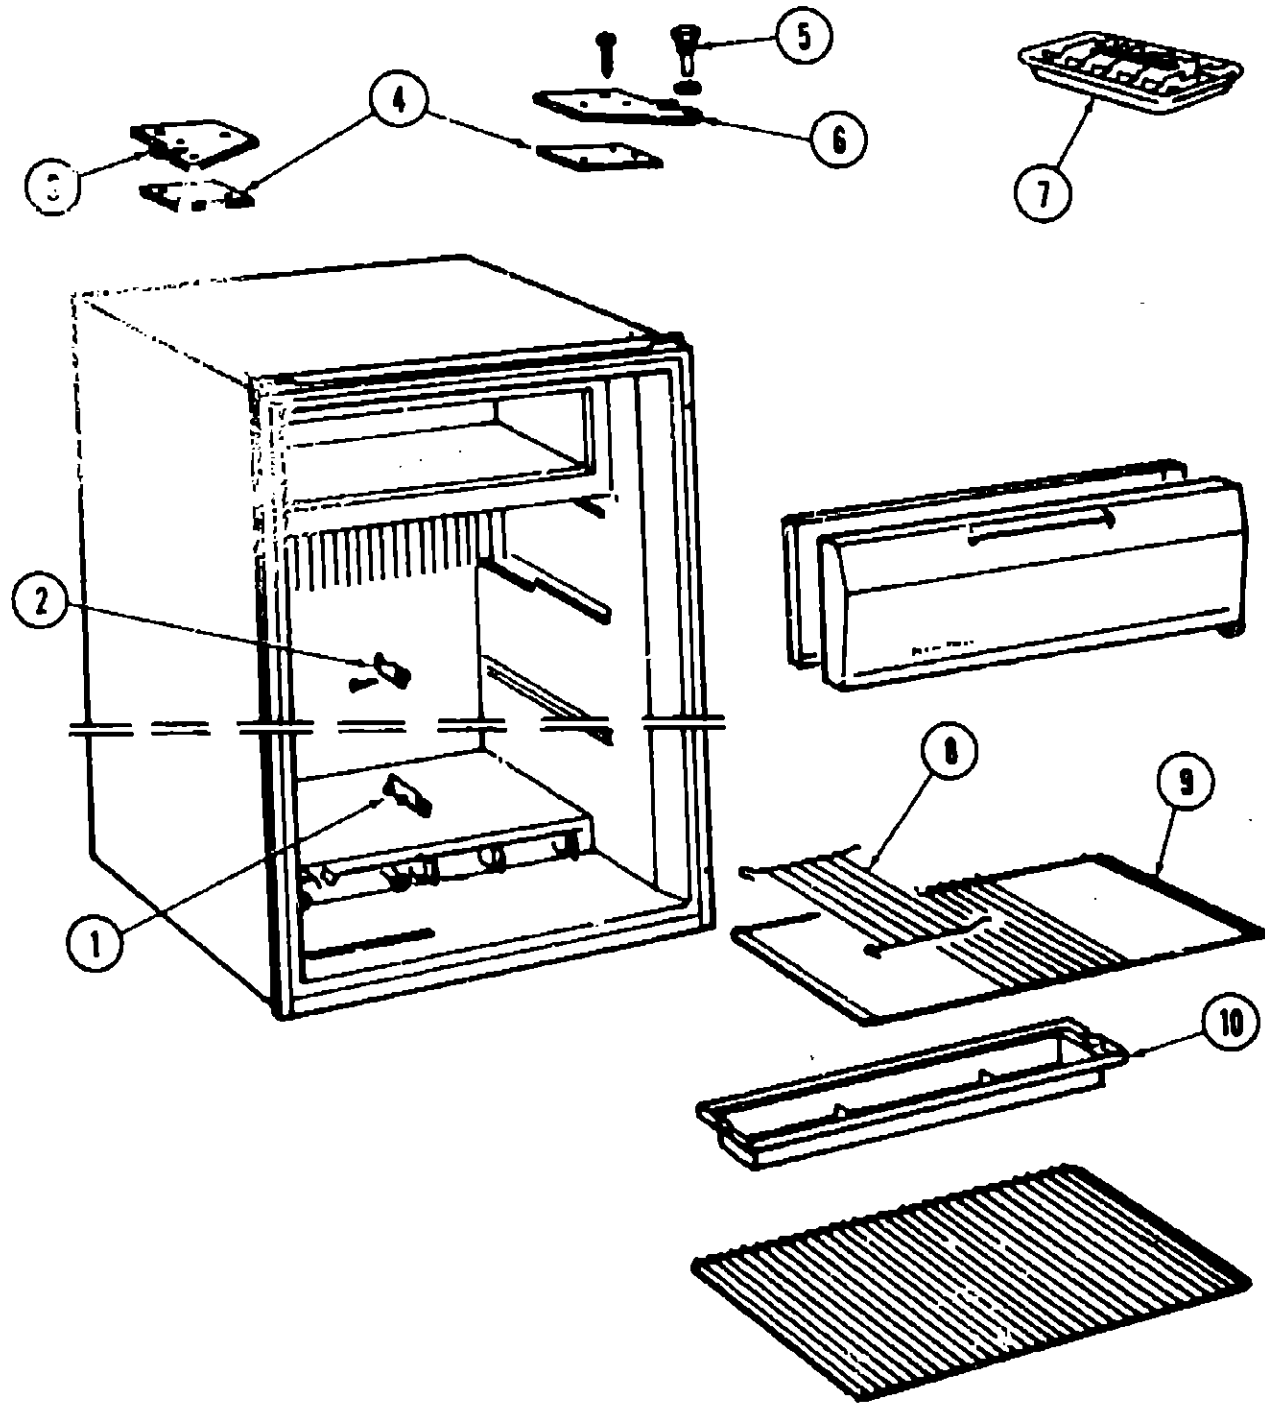

RANGE HOOD GROUP INDEX

Jensen - w/o Spice Rack	H-3
Jensen - w/Spice Rack	H-4

REFRIGERATOR GROUP

DOMETIC REFRIGERATOR - RM66

Key	Part Number	U/M	Description
1	700081-55-000	EA	Retainer - Shell
2	700081-60-000	EA	Shell- Stop
3	700081-42-000	EA	Hinge Plate - Left
•	700081-36-000	EA	Travel Latch
4	700081-38-000	EA	Spacer - Hinge Plate
5	700081-43-000	EA	Hinge Pin - Upper
•	700081-73-000	EA	Hinge Pin - Lower
6	700081-41-000	EA	Hinge Plate - Right
7	700081-46-000	EA	Tray - Ice Cubes w/Divider
8	700081-67-000	EA	Shell - Flap
9	700081-69-000	EA	Shell w/2 Flap Opening - 242 M.M. Deep
•	700081-70-000	EA	Shell w/1 Flap Opening - 242 M.M. Deep
10	700081-75-000	EA	Drip Tray - White
•	054450-01-000	EA	Bubble Level - Refrigerator
•			Not Illustrated