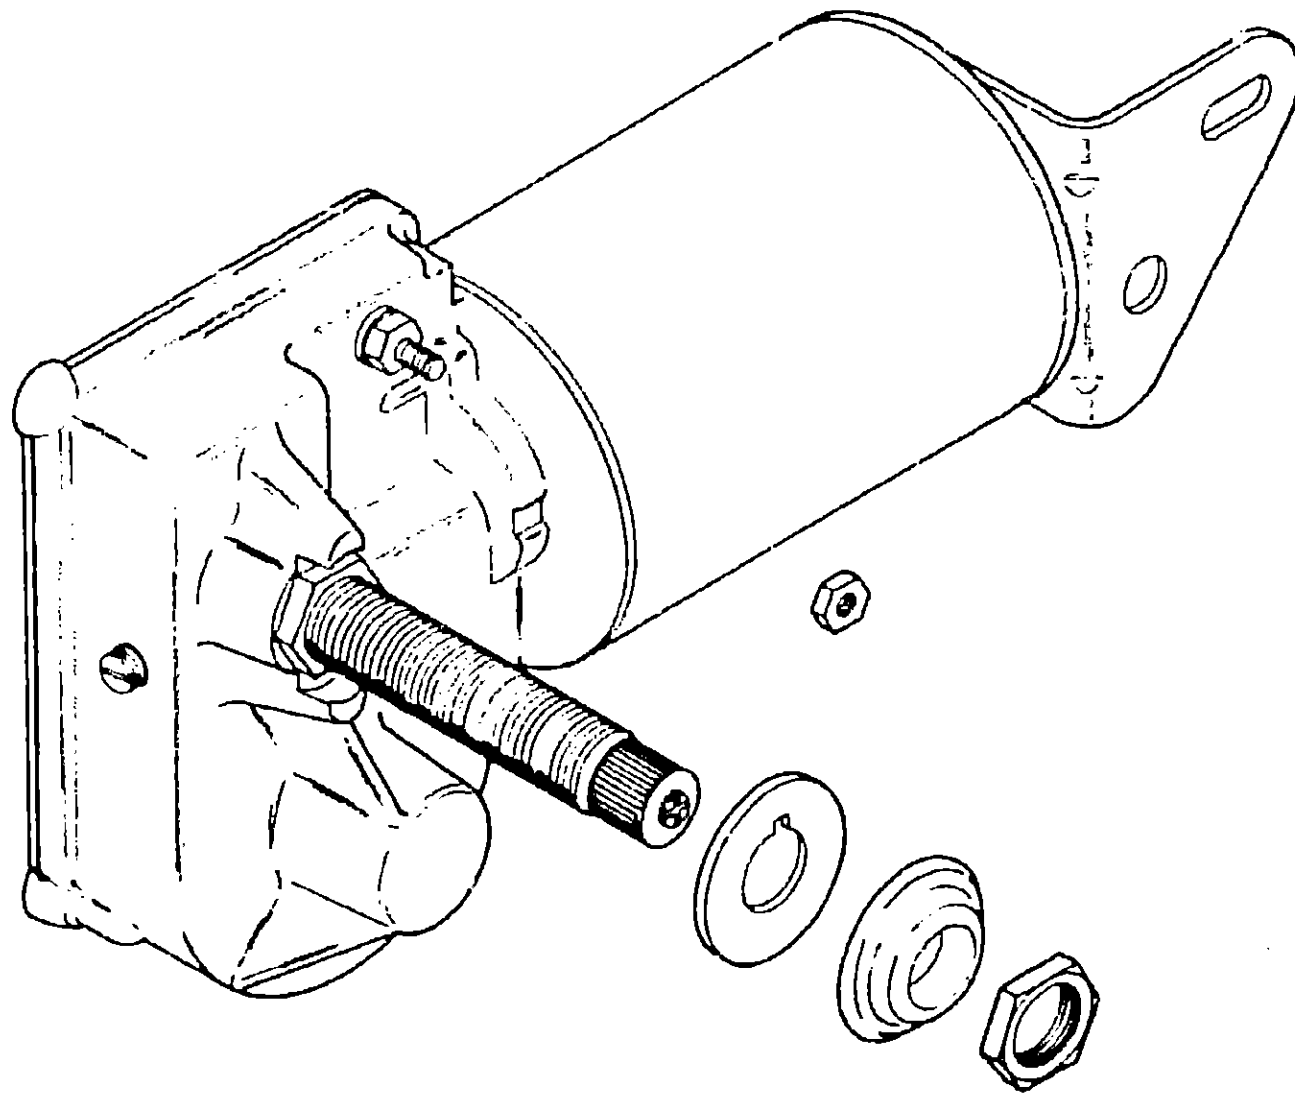

WINDSHIELD WIPER/WASHER GROUP

WINDSHIELD WIPER/WASHER GROUP (CONTINUED)

Key	Part Number	U/M	Description
	039756-01-000	EA	Motor Asm. - Wiper - Rear