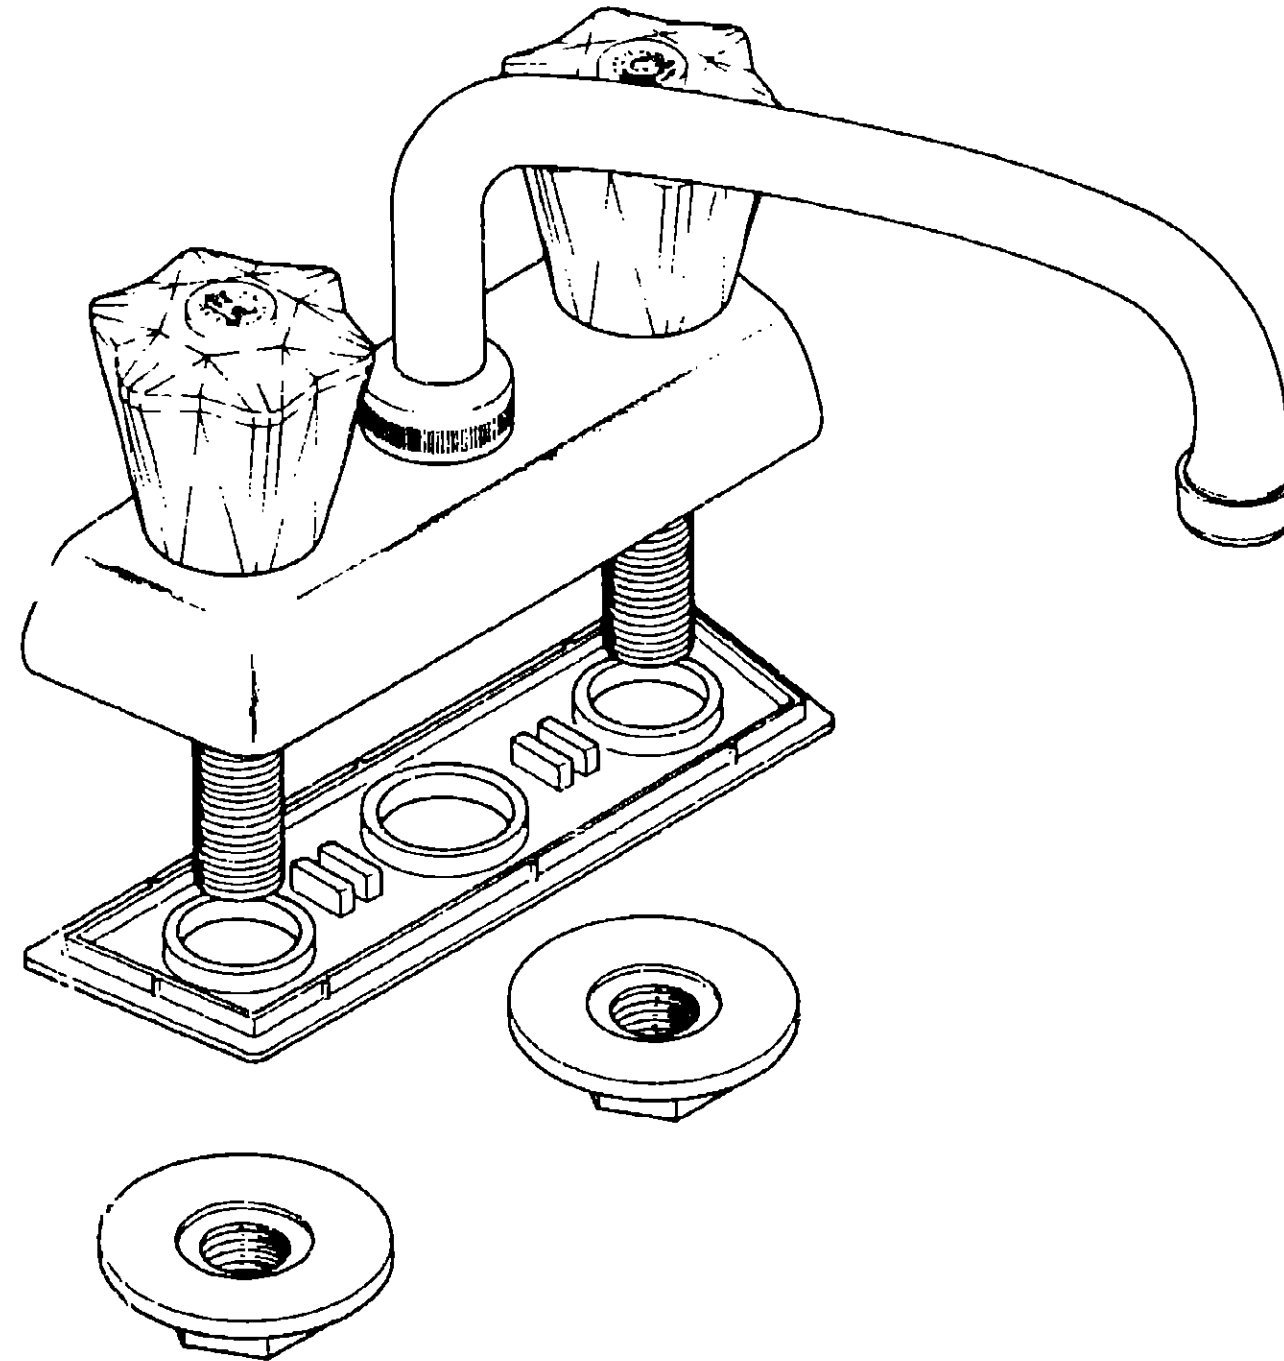

PLUMBING HARDWARE GROUP (CONTINUED)

Key	Part Number	U/M	Description
	011053-01-000	EA	Faucet - 8 Inch Swing Spout - U.S.

**1975-1979 COMMON ITEMS FICHE
TABLE OF CONTENTS**

Introduction	A-1 - A-2
Air Conditioner Group	A-3 - A-14
Cabinetry Hardware Group	A-15 - B-18
Chevrolet Chassis Parts Group	B-19 - B-24
Control Center Group	C-1 - C-2
Furnace Group	C-3 - D-12
Generator Group	D-13 - E-4
Holding Tank Group	E-5 - E-24
Luggage Rack and Ladder Group	F-1 - F-6
Plumbing Hardware	F-7 - G-12
Range Group	G-13 - H-2
Range Hood Group	H-3 - H-4
Refrigerator Group	H-5 - J-12
Roof Vent Group	J-13 - J-15
Speed Control Group	J-17 - K-2
Toilet Group	K-3 - K-8
Water Heater Group	K-9 - K-18
Wheel Cover Group	K-19 - K-20
Windshield Wiper/Washer Group	K-21 - L-4

**PLUMBING HARDWARE GROUP
INDEX**

Adapters, Faucets, Fittings, Valves and Water Pumps	F-7 - G-12