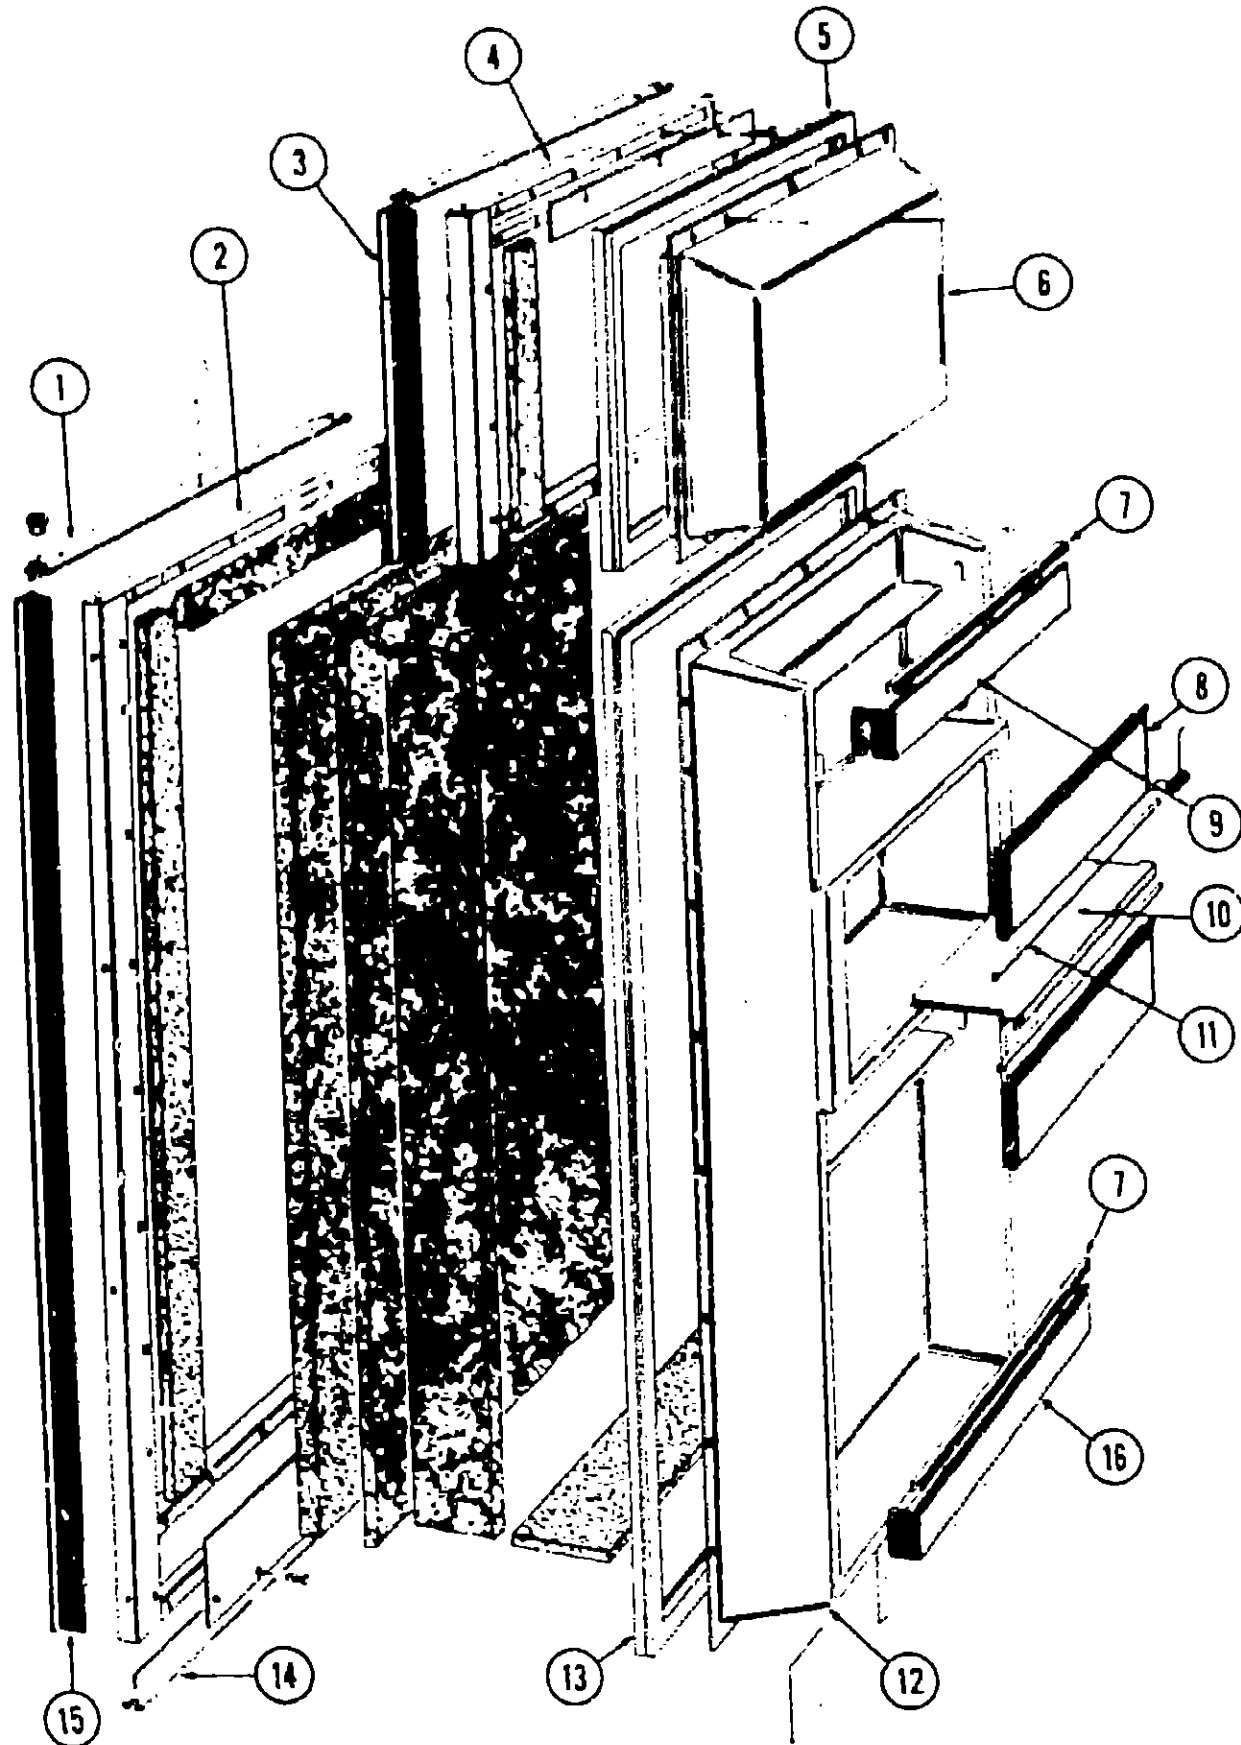

REFRIGERATOR GROUP (CONTINUED)

SIBIR REFRIGERATOR - EY230 (CONTINUED)

Key	Part Number	U/M	Description
1	049175-01-743	EA	Trim - Door - Top
2	049174-01-704	EA	Panel - Door - Outer - Lower
3	049174-01-721	EA	Trim Door - Side Freezer
4	049174-01-708	EA	Panel - Door - Outer - Freezer
5	049174-01-710	EA	Gasket - Door - Freezer
6	049174-01-709	EA	Liner - Door Freezer - w/Insulation
7	049175-01-721	EA	Trim
8	049175-01-716	EA	Door - Dairy
9	049175-01-720	EA	Rack - Egg
10	049174-01-712	EA	Tray - Butter
11	049175-01-715	EA	Retainer - Shelf
12	049174-01-706	EA	Liner - Door - Lower
13	049174-01-707	EA	Gasket - Door
14	049175-01-744	EA	Trim - Door - Bottom
15	049174-01-720	EA	Trim - Door - Side - Cabinet
16	049175-01-719	EA	Retaining Bar

REFRIGERATOR GROUP (CONTINUED)

SIBIR REFRIGERATOR - ET230 (CONTINUED)

1975-1979 COMMON ITEMS FICHE TABLE OF CONTENTS

Introduction	A-1 - A-2
Air Conditioner Group	A-3 - A-14
Cabinetry Hardware Group	A-15 - B-18
Chevrolet Chassis Parts Group	B-19 - B-24
Control Center Group	C-1 - C-2
Furnace Group	C-3 - D-12
Generator Group	D-13 - E-4
Holding Tank Group	E-5 - E-24
Luggage Rack and Ladder Group	F-1 - F-6
Plumbing Hardware	F-7 - G-12
Range Group	G-13 - H-2
Range Hood Group	H-3 - H-4
Refrigerator Group	H-5 - J-12
Roof Vent Group	J-13 - J-15
Speed Control Group	J-17 - K-2
Toilet Group	K-3 - K-8
Water Heater Group	K-9 - K-18
Wheel Cover Group	K-19 - K-20
Windshield Wiper/Washer Group	K-21 - L-4

REFRIGERATOR GROUP INDEX

Dometic - RM66	H-5 - H-8
Dometic - RM76	H-9 - H-13
Norcold - DE72B	H-14
Instamatic - IM6	H-15 - H-18
Instamatic - IM7	H-19 - H-24
Sibir - ET150	I-1 - I-4
Sibir - ET230	I-5 - I-10
Sibir - ET150/2	I-11 - I-14
Sibir - ET230/2	I-15 - I-20
Winnebago - W6EG	I-21 - J-2
Winnebago - W7EG	J-3 - J-7
Winnebago - W8EG	J-8 - J-12