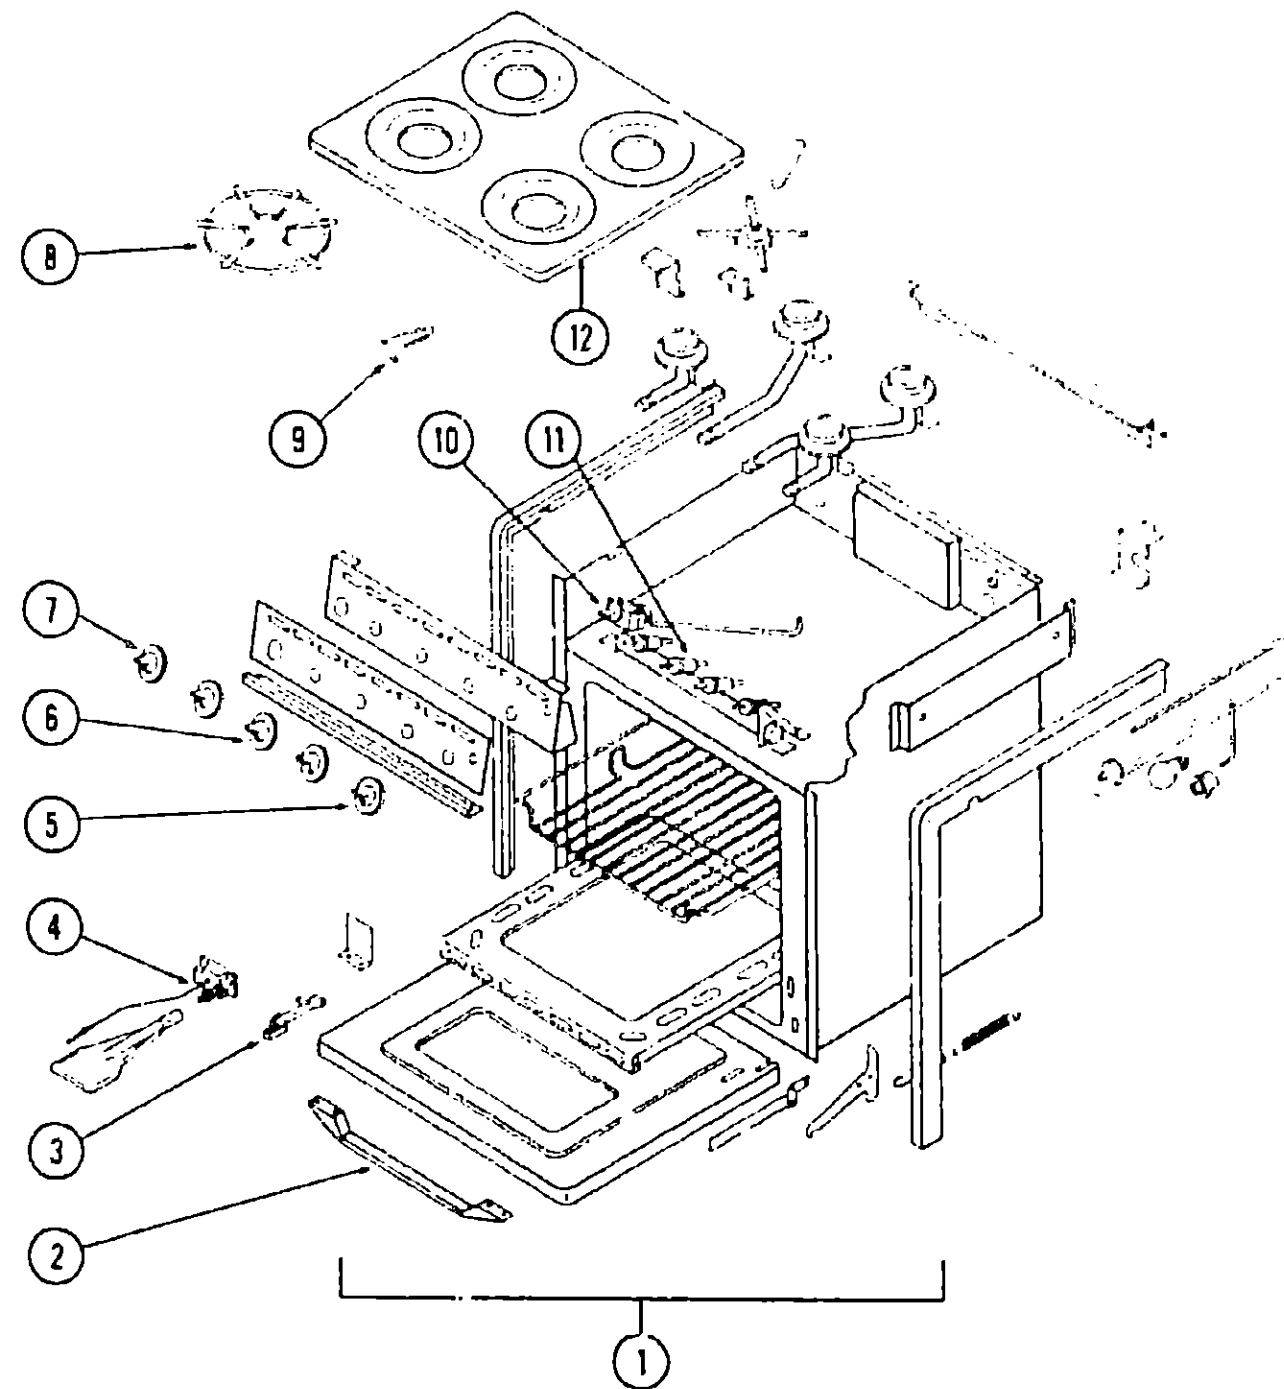

G-23

RANGE GROUP (CONTINUED)

MAGIC CHEF - LARGE OVEN

Key	Part Number	U/M	Description
1	049045-01-000	EA	Range - 4 Burner - Large Oven - Chrome - Magic Chef
2	049045-01-711	EA	Handle - Door
3	049045-01-706	EA	Pilot - Oven
4	049045-01-702	EA	Valve - Safety
5	049045-01-712	EA	Knob - Burner - Front
6	049045-01-713	EA	Knob - Burner - Rear
7	049045-01-714	EA	Knob - Thermostat
8	049045-01-716	EA	Grate
9	049045-01-715	EA	Clip - Grate
10	049045-01-701	EA	Thermostat w/Top Lighter
•	049045-01-720	EA	Thermostat w/o Top Lighter
11	049045-01-703	EA	Valve - Top Burner
12	049045-01-718	EA	Top Chrome
•	049045-01-717	EA	Switch - Oven Light
•			Not Illustrated