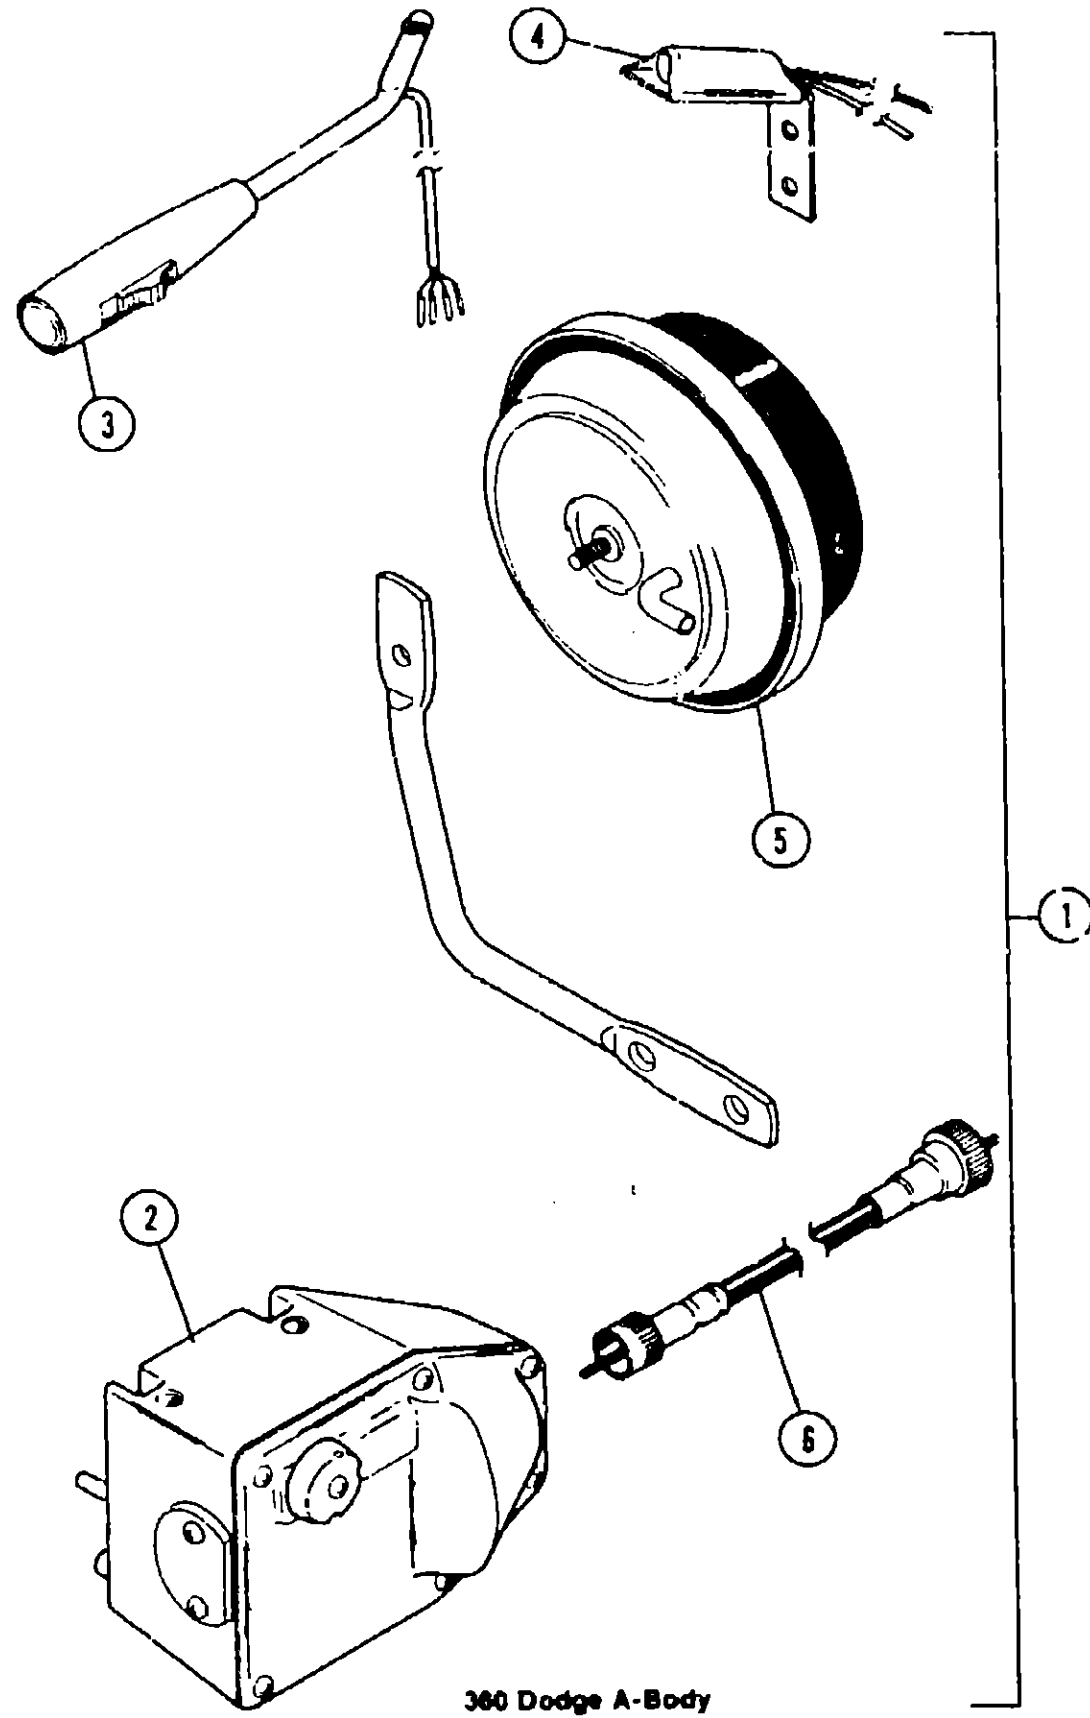

SPEED CONTROL GROUP (CONTINUED)

360 Dodge A-Body

Key	Part Number	U/M	Description
1	047841-01-000	EA	Speed Control Package - 360 C.I.D. - Dodge - Lever Type - A-Body
2	007255-01-700	EA	Regulator Asm.
3	047841-01-700	EA	Switch - Engage - Lever
4	007255-01-704	EA	Switch Asm. Decelerate
5	047841-01-701	EA	Servo Asm.
6	007255-01-703	EA	Cable Asm. - Transmission
.	024746-01-700	EA	Relay - Speed Control
.	024746-01-703	EA	Harness Asm.
.	Not Illustrated