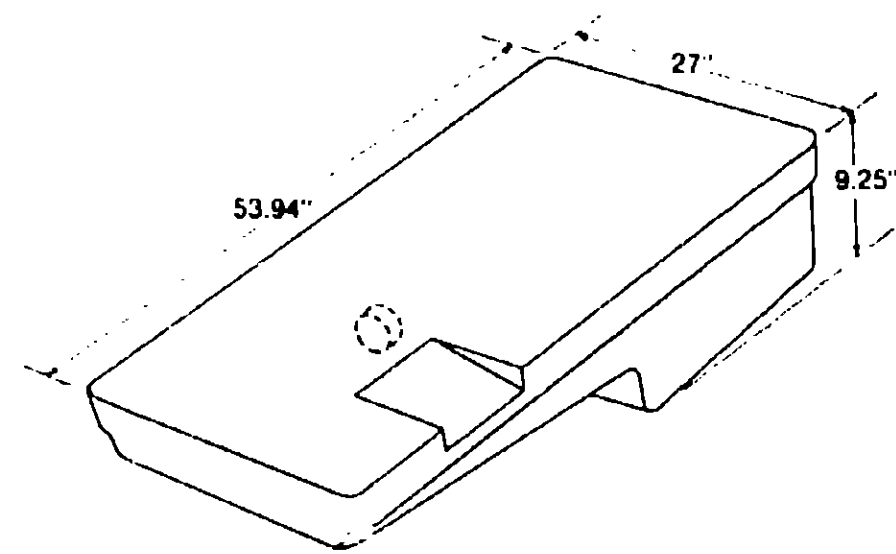

Key Part Number U/M Description
061804-01-000 EA Holding Tank - Plastic - w/o Fittings

used as a sewage tank
used as a gray water tank

1979 ITASCA
*ICN29RT