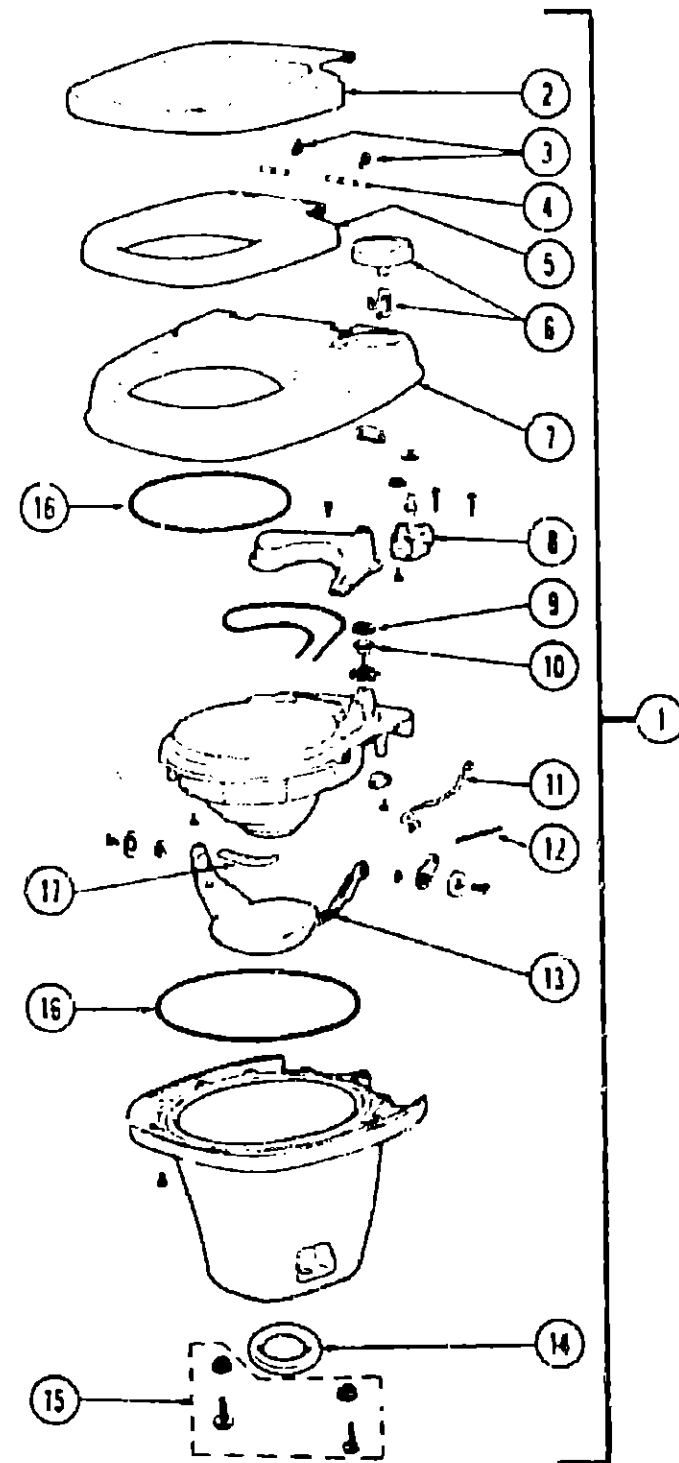

TOILET GROUP (CONTINUED)

Key	Part Number	U/M	Description
1	041840-01-000	EA	Toilet - Marine - Aqua Magic III - Thetford
2	041840-01-700	EA	Lid - Toilet
3	041840-01-702	EA	Retainer - Hinge Pin
4	041840-01-703	EA	Pin - Hinge
5	041840-01-721	EA	Seat - Toilet
6	041840-01-725	EA	Knob Asm. w/Retainer
7	041840-01-705	EA	Top - Ivory
8	701367-01-000	EA	Kit - Ball Valve Asm.
9	041840-01-709	EA	Float Seal
10	041840-01-710	EA	Float
11	041840-01-712	EA	Push Link
12	041840-01-713	EA	Spring
13	041840-01-715	EA	Trap - Water
14	041840-01-717	CA	Seal - Closet - Flange
15	041840-01-724	EA	Bolt Package - Closet
16	041840-01-718	EA	Sealant
17	041840-01-719	EA	Seal - Water Trap

TOILET GROUP (CONTINUED)

AQUA MAGIC III - THETFORD

1975-1979 COMMON ITEMS FICHE
TABLE OF CONTENTS

Introduction	A-1 - A-2
Air Conditioner Group	A-3 - A-14
Cabinetry Hardware Group	A-15 - B-18
Chevrolet Chassis Parts Group	B-19 - B-24
Control Center Group	C-1 - C-2
Furnace Group	C-3 - D-12
Generator Group	D-13 - E-4
Holding Tank Group	E-5 - E-24
Luggage Rack and Ladder Group	F-1 - F-6
Plumbing Hardware	F-7 - G-12
Range Group	G-13 - H-2
Range Hood Group	H-3 - H-4
Refrigerator Group	H-5 - J-12
Roof Vent Group	J-13 - J-15
Speed Control Group	J-17 - K-2
Toilet Group	K-3 - K-8
Water Heater Group	K-9 - K-18
Wheel Cover Group	K-19 - K-20
Windshield Wiper/Washer Group	K-21 - L-4

TOILET GROUP
INDEX

Electra Magic - White	X-3
Aqua Magic - Model SH - Ivory	K-4
Aqua Magic - Model SH - White	K-5 - K-6
Aqua Magic III - Ivory	K-7 - K-8