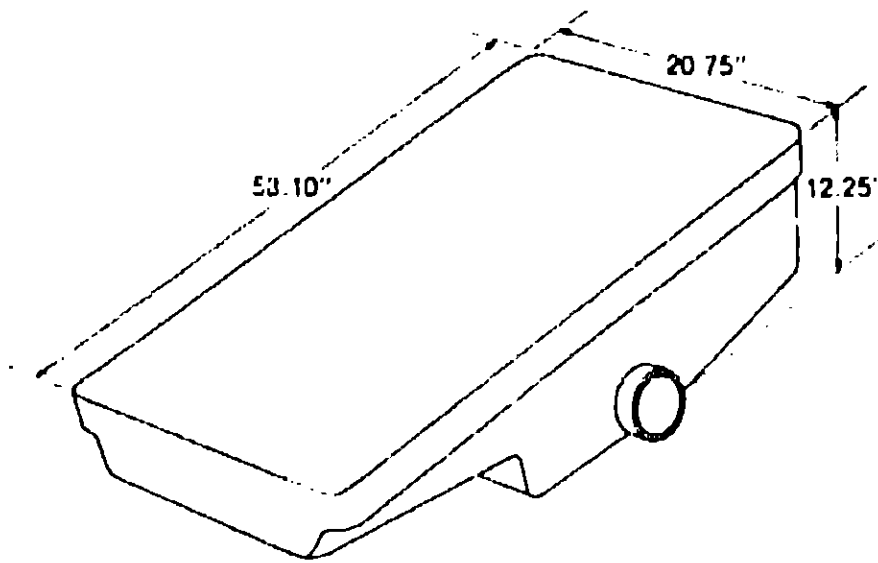

HOLDING TANK GROUP (CONTINUED)

Key Part Number U/M Description
061805-01-000 EA Holding Tank - Plastic - w/o Fittings

used as a sewage tank
used as a gray water tank

1979 WINNEBAGO 1979 ITASCA
WDN29RT ICN29RT