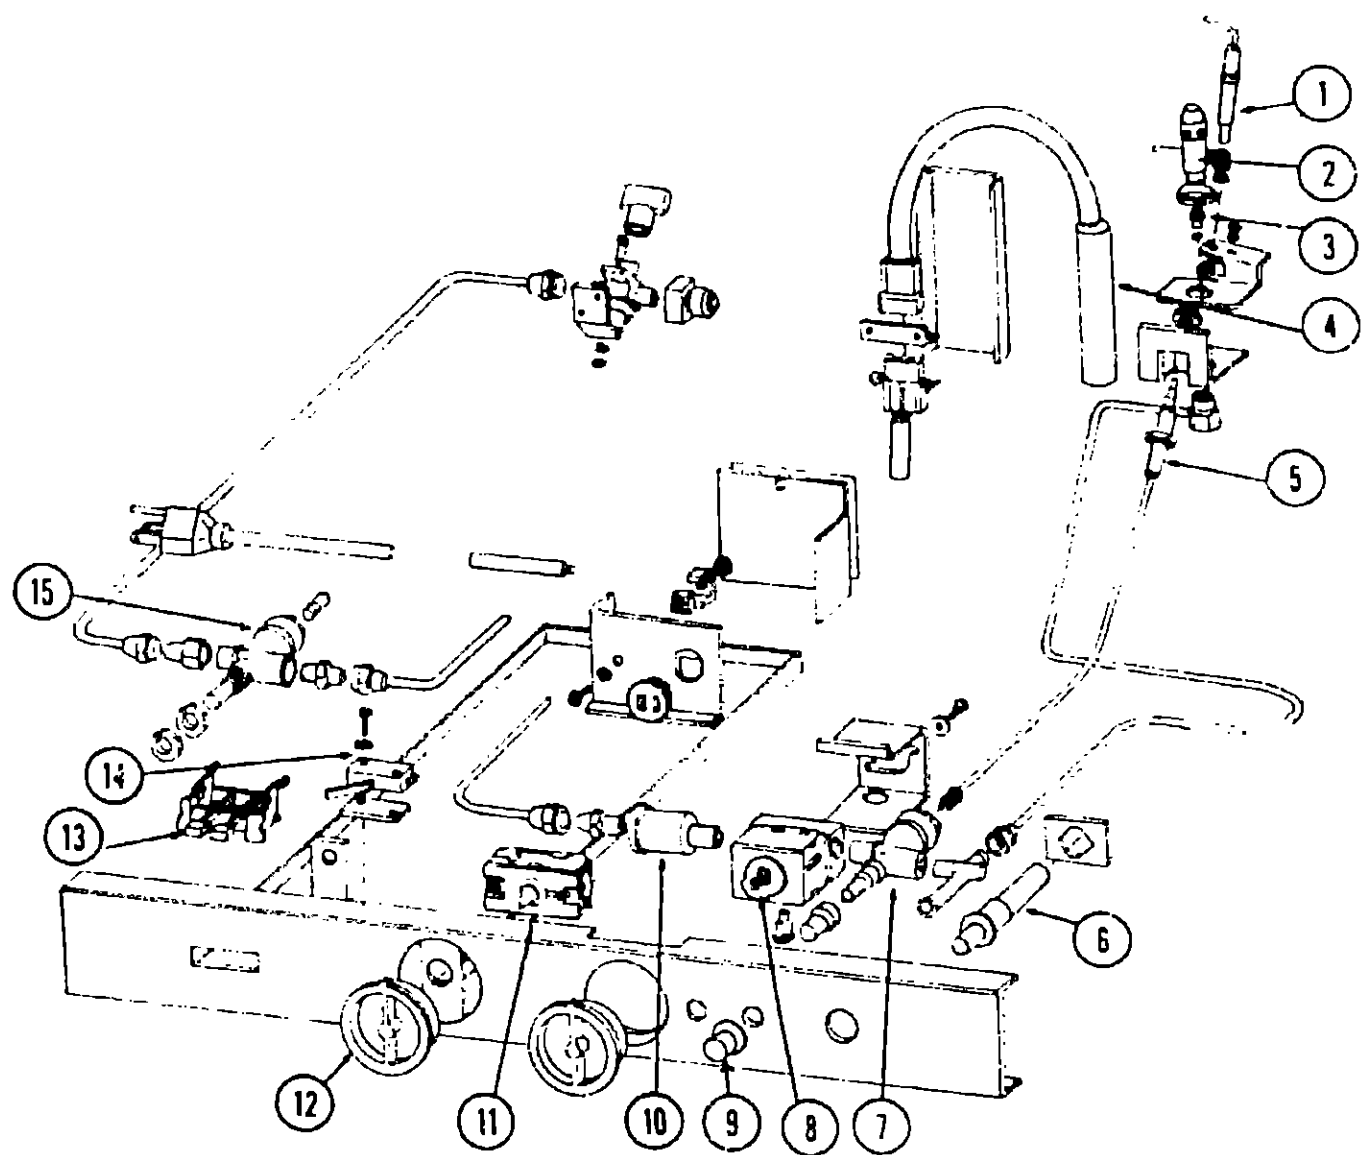

REFRIGERATOR GROUP (CONTINUED)

SIBIR REFRIGERATOR - ET150

Key	Part Number	U/M	Description
	049175-01-000	EA	Refrigerator - AC/Gas ET 150 Sibir - 1 Door Model
1	049175-01-738	EA	Plug - Ignition
2	049175-01-736	EA	Head - Burner
3	049175-01-735	EA	Jet - Burner - Bray #9
4	049175-01-728	EA	Heater - 117 VAC 160/65 Watt
5	049175-01-734	EA	Thermocouple
6	049175-01-737	EA	Igniter - Piezo
7	049175-01-733	EA	Valve - Safety
8	049175-01-732	EA	Thermostat - Gas
9	049174-01-754	EA	Cap - Pressure Test
10	049175-01-731	EA	Filter
11	049175-01-729	EA	Thermostat - Electric
12	049175-01-741	EA	Control Knob
13	049175-01-740	EA	Switch - Push Button
14	049175-01-730	EA	Switch - Micro
15	049175-01-733	EA	Safety Valve