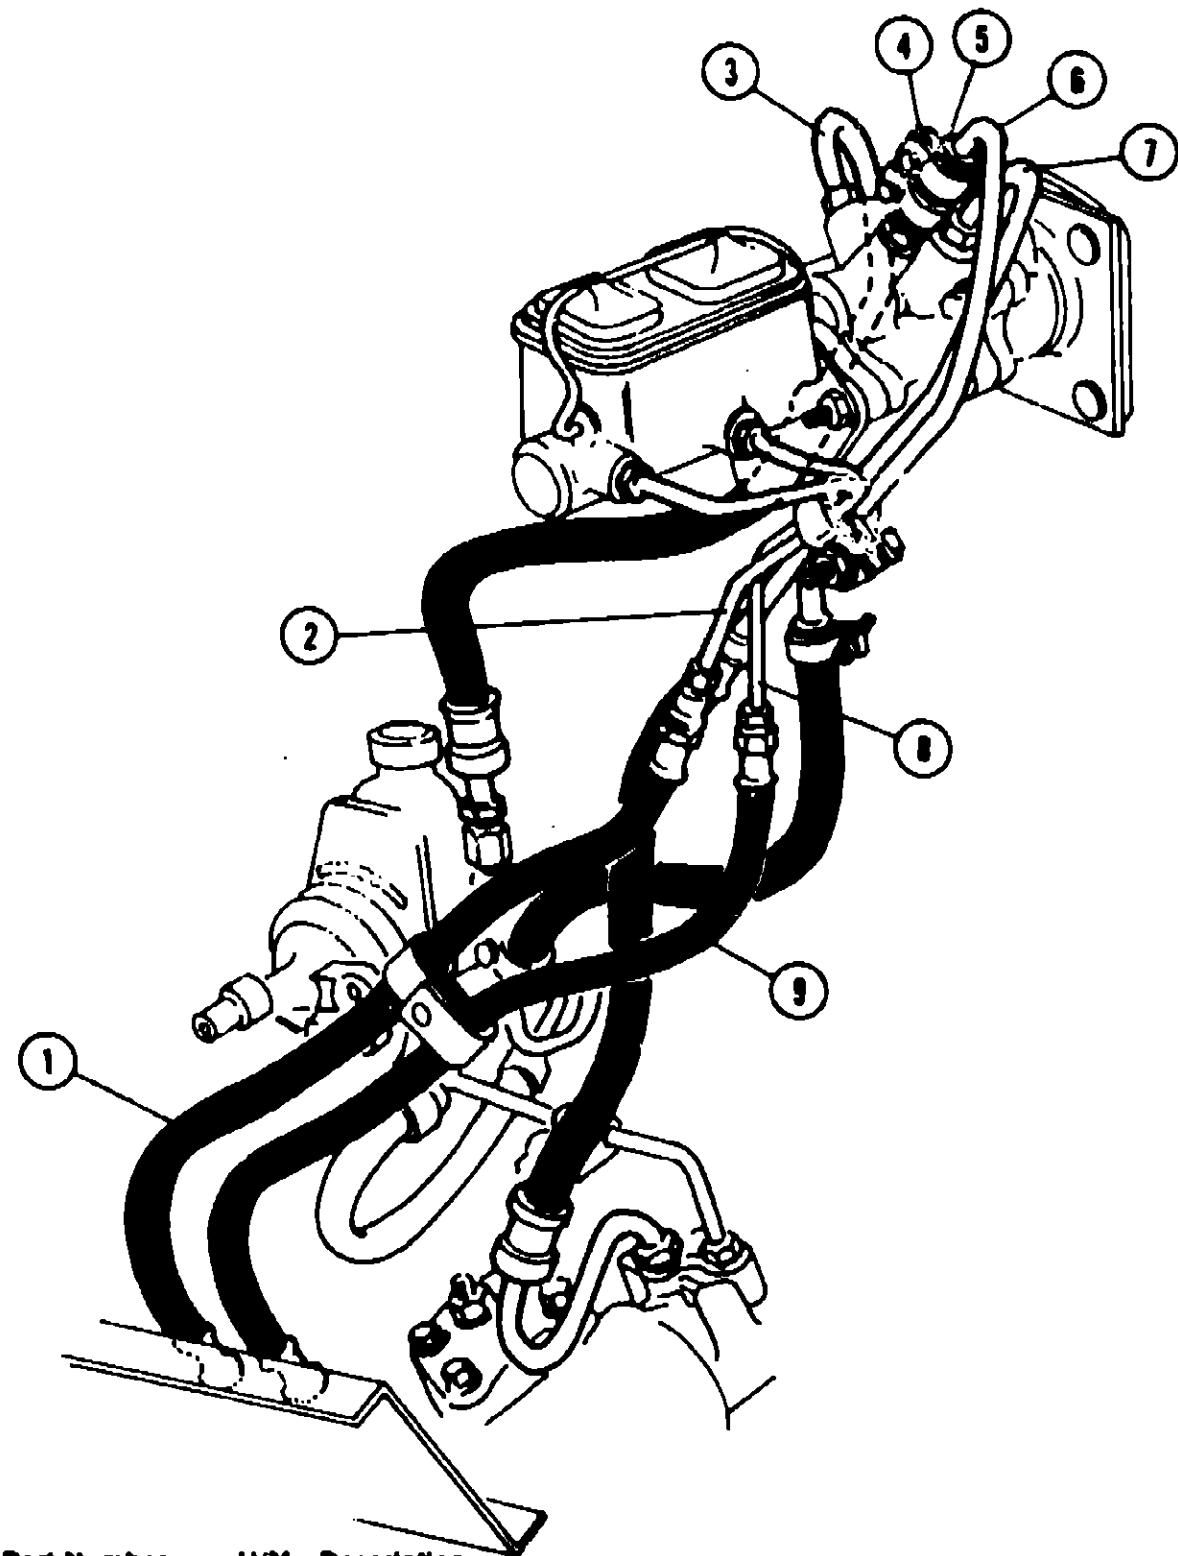

CHEVROLET CHASSIS PARTS GROUP

C-BODY CHASSIS

Key	Part Number	U/M	Description
1	701641-01-000	EA	Hose Asm. - Rear Brake - Main Cylinder
2	701661-01-000	EA	Pipe Asm. - Rear Brake - Main Cylinder
3	701656-01-000	EA	Hose Asm. - Hydrabooster Pump Outlet
4	701656-01-000	EA	Clamp - Vent Pipe Hose - Power Brake Booster
5	701659-01-000	EA	Clamp - Optional - Vent Pipe Hose - Power Brake Booster
5	701654-01-000	EA	Hose - Vent Pipe - Power Brake Booster
6	701653-01-000	EA	Pipe Asm. - Rear - Power Brake Booster Vent
7	701657-01-000	EA	Hose Asm. - Power Brake Booster Outlet
8	701660-01-000	EA	Pipe Asm. - Main Cylinder - Front Brake
9	701640-01-000	EA	Hose Asm. - Main Cylinder - Front Brake