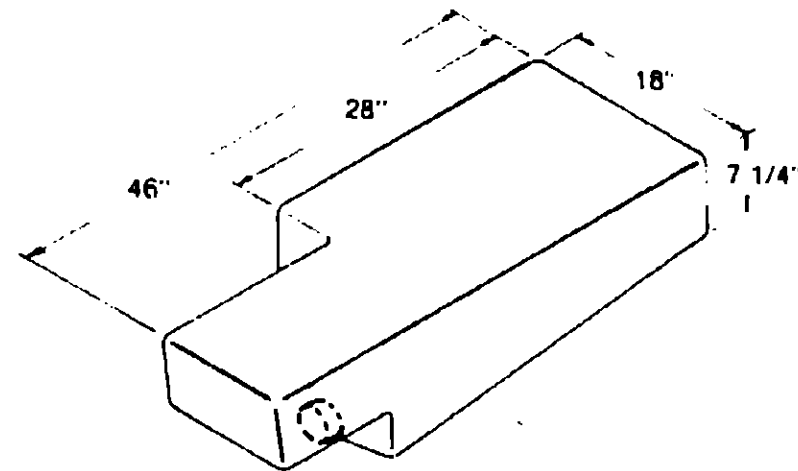

Key Part Number U/M Description
038358-01-000 EA Holding Tank - Plastic - w/o Fittings

Used as a sewage tank
*Used as a gray water tank

1975 WINNEBAGO
D23