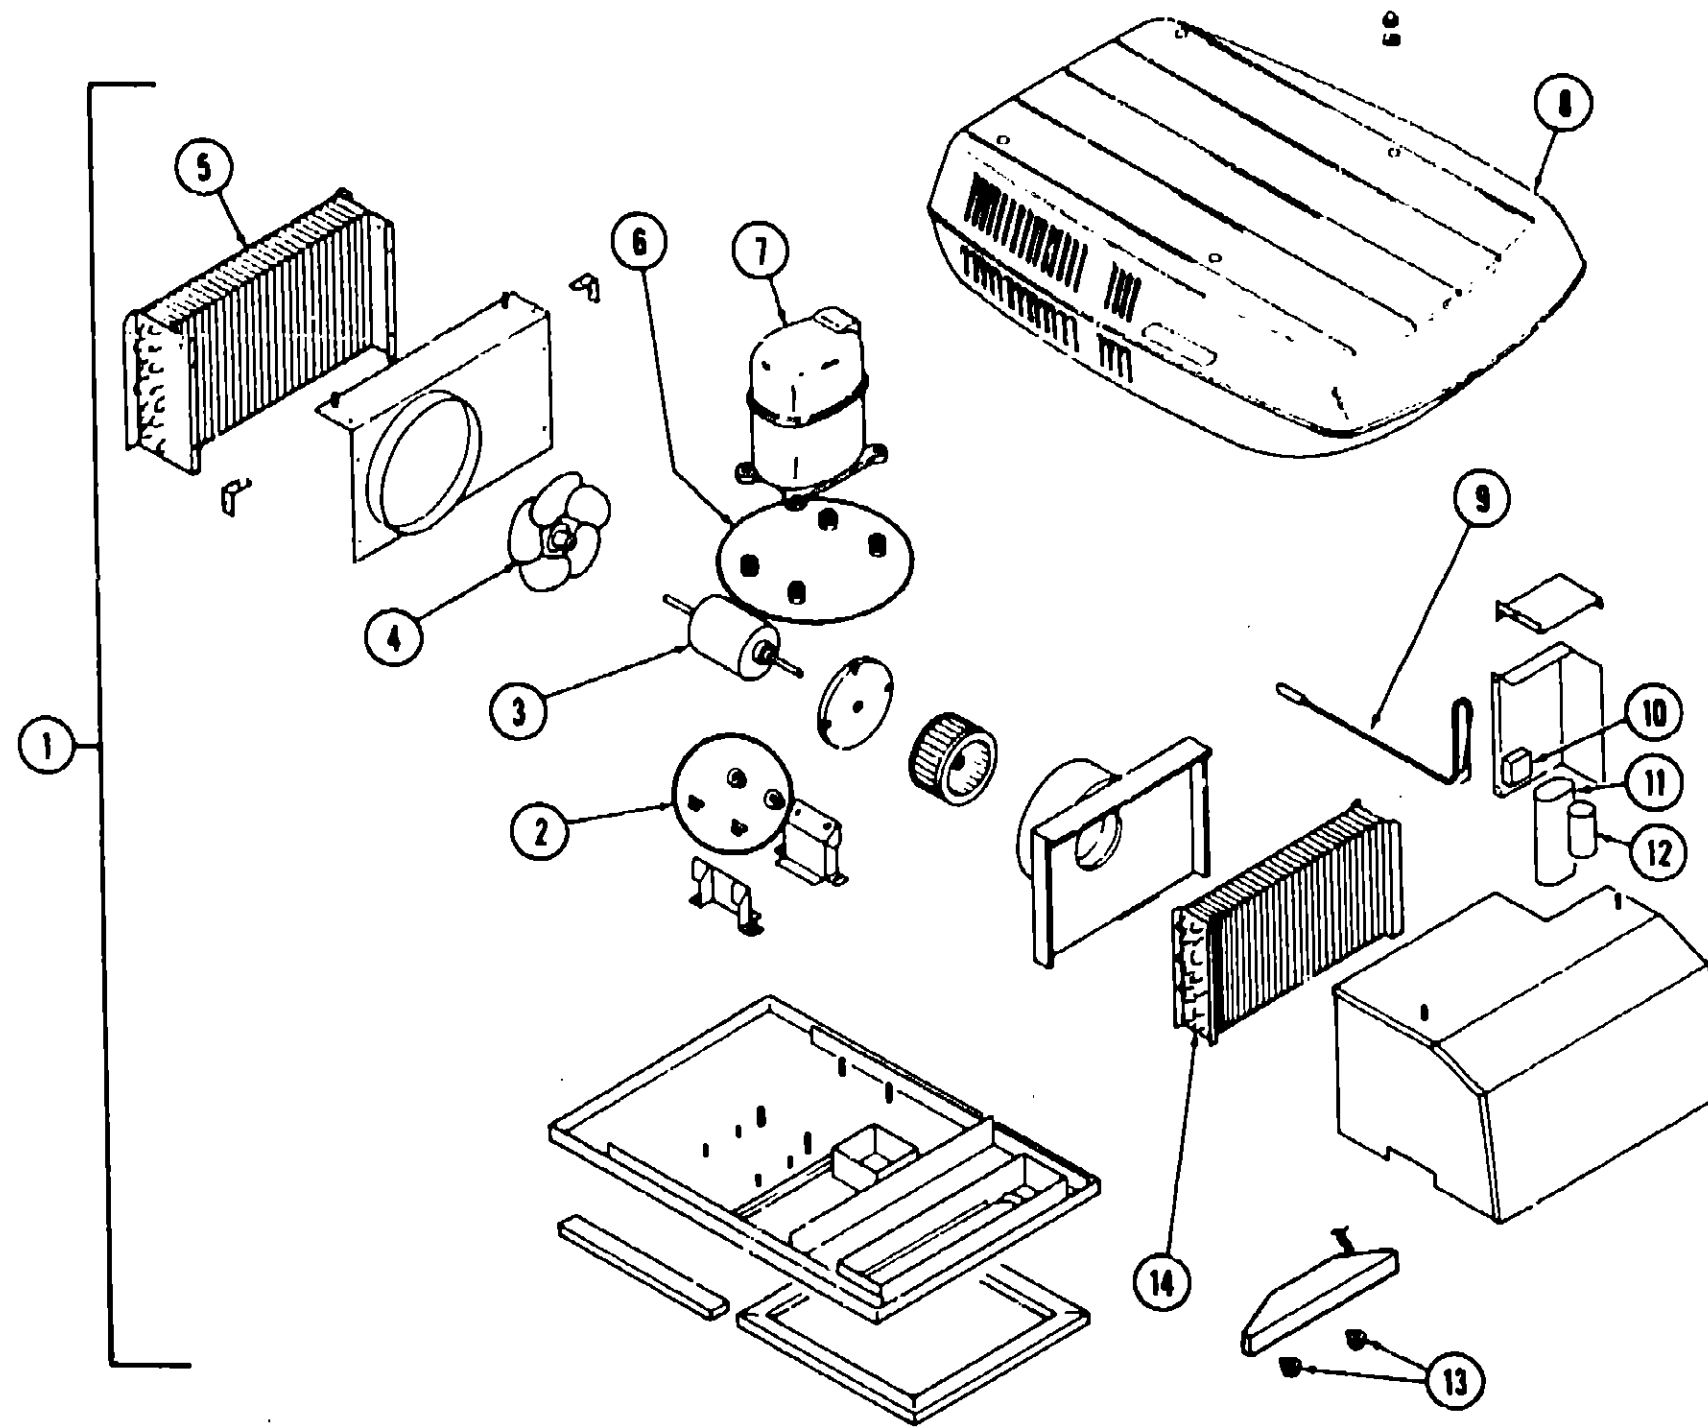

AIR CONDITIONER GROUP (CONTINUED)

AIR CONDITIONER - COLEMAN - 13,500 BTU - MACH III

MODEL B - 6259A907 and 6259A807

Key	Part Number	U/M	Description
1	031680-01-000	EA	Air Conditioner - Roof Mount - 13,500 BTU Mach III - Coleman w/o Inside Shroud
2	034854-01-000	EA	Mount - Motor - Package of 4
3	034852-01-000	EA	Motor - 115 Volt - 2.9 Amp.
4	034952-01-000	EA	Fan - 5 Blade - 42° Pitch
5	034879-01-000	EA	Condenser Coil - 12" x 20"
6	034884-01-000	EA	Mount - Compressor - Neoprene
7	034882-01-000	EA	Compressor
8	037648-01-701	EA	Shroud - Outside - Plastic - w/Logos
9	034851-01-000	EA	Capillary Tube

A-5

Key	Part Number	U/M	Description
10	034871-01-000	EA	Relay - Start (Model - 6259A907)
	034887-01-000	EA	Relay - Start (Model - 6259A807)
11	034885-01-000	EA	Run Capacitor - 30 Mfd.
12	034886-01-000	EA	Start Capacitor - 88 - 108 Mfd. (Model - 6259A807)
	034869-01-000	EA	Start Capacitor - 47 - 56 Mfd. (Model - 6259A907)
13	034864-01-000	EA	Knob - Control (one)
14	034888-01-000	EA	Evaporator Coil
	037648-01-716	EA	Cold Control - 77° In - 64° Out
	037648-01-717	EA	Switch - Fan Speed Control w/o Knob
			Not Illustrated

1975-1979 COMMON ITEMS FICHE TABLE OF CONTENTS

Introduction	A-1 - A-2
Air Conditioner Group	A-3 - A-14
Cabinetry Hardware Group	A-15 - B-18
Chevrolet Chassis Parts Group	B-19 - B-24
Control Center Group	C-1 - C-2
Furnace Group	C-3 - D-12
Generator Group	D-13 - E-4
Holding Tank Group	E-5 - E-24
Luggage Rack and Ladder Group	F-1 - F-6
Plumbing Hardware	F-7 - G-12
Range Group	G-13 - H-2
Range Hood Group	H-3 - H-4
Refrigerator Group	H-5 - J-12
Roof Vent Group	J-13 - J-15
Speed Control Group	J-17 - K-2
Toilet Group	K-3 - K-8
Water Heater Group	K-9 - K-18
Wheel Cover Group	K-19 - K-20
Windshield Wiper/Washer Group	K-21 - L-4

AIR CONDITIONER GROUP INDEX

Mach I - 10,000 BTU - Coleman	A-3 - A-4
Mach III - 13,500 BTU - Coleman	A-5 - A-6
11,000 BTU - Coleman	A-7 - A-8
13,500 BTU - Coleman	A-9 - A-10
Inside Shroud - Mach I and III	A-11
Inside Shroud - 11,000 BTU - Cool Only	A-12
Inside Shroud - 13,500 BTU - Cool Only	A-13
Inside Shroud - 13,500 BTU - Heat & Cool Only	A-14

A-6