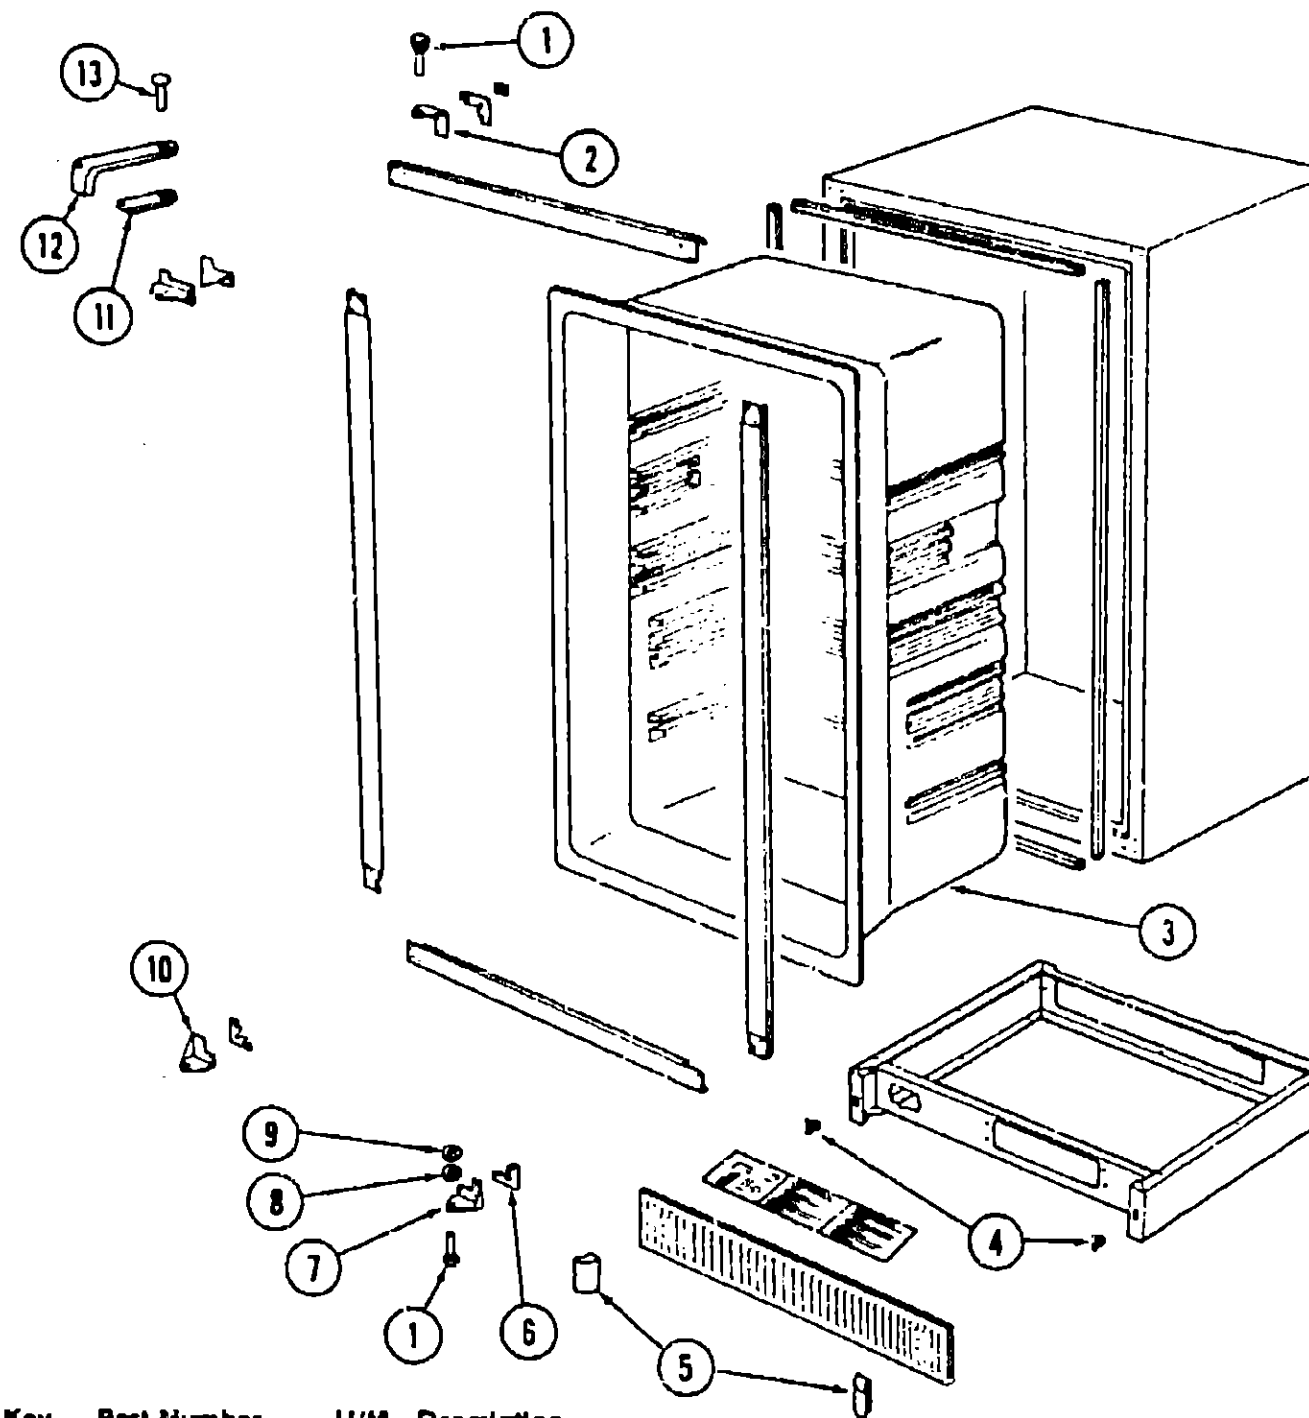

REFRIGERATOR GROUP (CONTINUED)

WINNEBAGO REFRIGERATOR - W6EG (CONTINUED)

Key	Part Number	U/M	Description
1	034543-01-713	EA	Pin - Hinge
2	034543-01-781	EA	Hinge - Top Right
3	034545-01-704	EA	Liner - Inner
4	034543-01-727	EA	Catch
5	034543-01-726	EA	Knob
6	034543-01-709	EA	Packing - Hinge
7	034543-01-715	EA	Hinge - Bottom Right
8	034543-01-716	EA	Ring - Distance
9	034543-01-717	EA	Ring - Distance
10	034543-01-714	EA	Hinge - Bottom Left
11	034543-01-780	EA	Base - Travel Latch
12	034543-01-779	EA	Latch - Travel
13	034543-01-770	EA	Screw - Travel Latch
•	054450-01-000	EA	Bubble Level - Refrigerator
•			Not Illustrated

1975-1979 COMMON ITEMS FICHE TABLE OF CONTENTS

Introduction	A-1 - A-2
Air Conditioner Group	A-3 - A-14
Cabinetry Hardware Group	A-15 - B-18
Chevrolet Chassis Parts Group	B-19 - B-24
Control Center Group	C-1 - C-2
Furnace Group	C-3 - D-12
Generator Group	D-13 - E-4
Holding Tank Group	E-5 - E-24
Luggage Rack and Ladder Group	F-1 - F-6
Plumbing Hardware	F-7 - G-12
Range Group	G-13 - H-2
Range Hood Group	H-3 - H-4
Refrigerator Group	H-5 - J-12
Roof Vent Group	J-13 - J-15
Speed Control Group	J-17 - K-2
Toilet Group	K-3 - K-8
Water Heater Group	K-9 - K-18
Wheel Cover Group	K-19 - K-20
Windshield Wiper/Washer Group	K-21 - L-4

REFRIGERATOR GROUP INDEX

Dometic - RM66	H-5 - H-8
Dometic - RM78	H-9 - H-13
Norcold - DE728	H-14
Instamatic - IM6	H-15 - H-18
Instamatic - IM7	H-19 - H-24
Sibir - ET150	I-1 - I-4
Sibir - ET230	I-5 - I-10
Sibir - ET150/2	I-11 - I-14
Sibir - ET230/2	I-15 - I-20
Winnebago - W6EG	I-21 - J-2
Winnebago - W7EG	J-3 - J-7
Winnebago - W8EG	J-8 - J-12