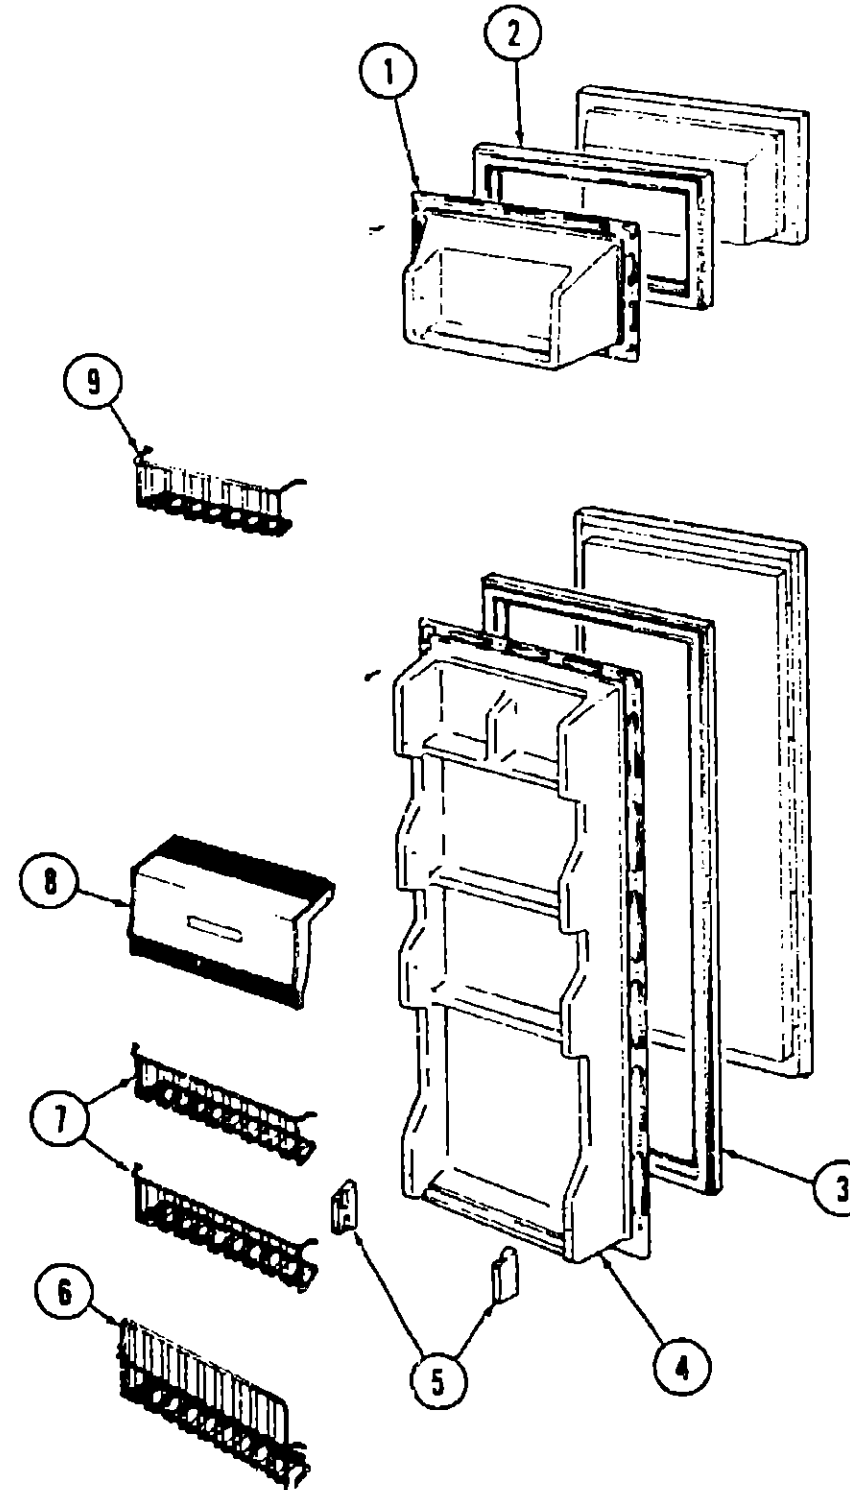

Key	Part Number	U/M	Description
1	034542-01-760	EA	Liner - Freezer Door
2	034542-01-758	EA	Gasket - Freezer Door
3	034542-01-743	EA	Gasket - Refrigerator Door
4	034542-01-744	EA	Liner - Refrigerator Door
5	034543-01-745	EA	Holder - Door Rack
6	034542-01-748	EA	Rack - Door - Lower
7	034542-01-747	EA	Rack - Door
8	034542-01-745	EA	Door - Butler/Cheese
9	034542-01-762	EA	Rack - Freezer Door