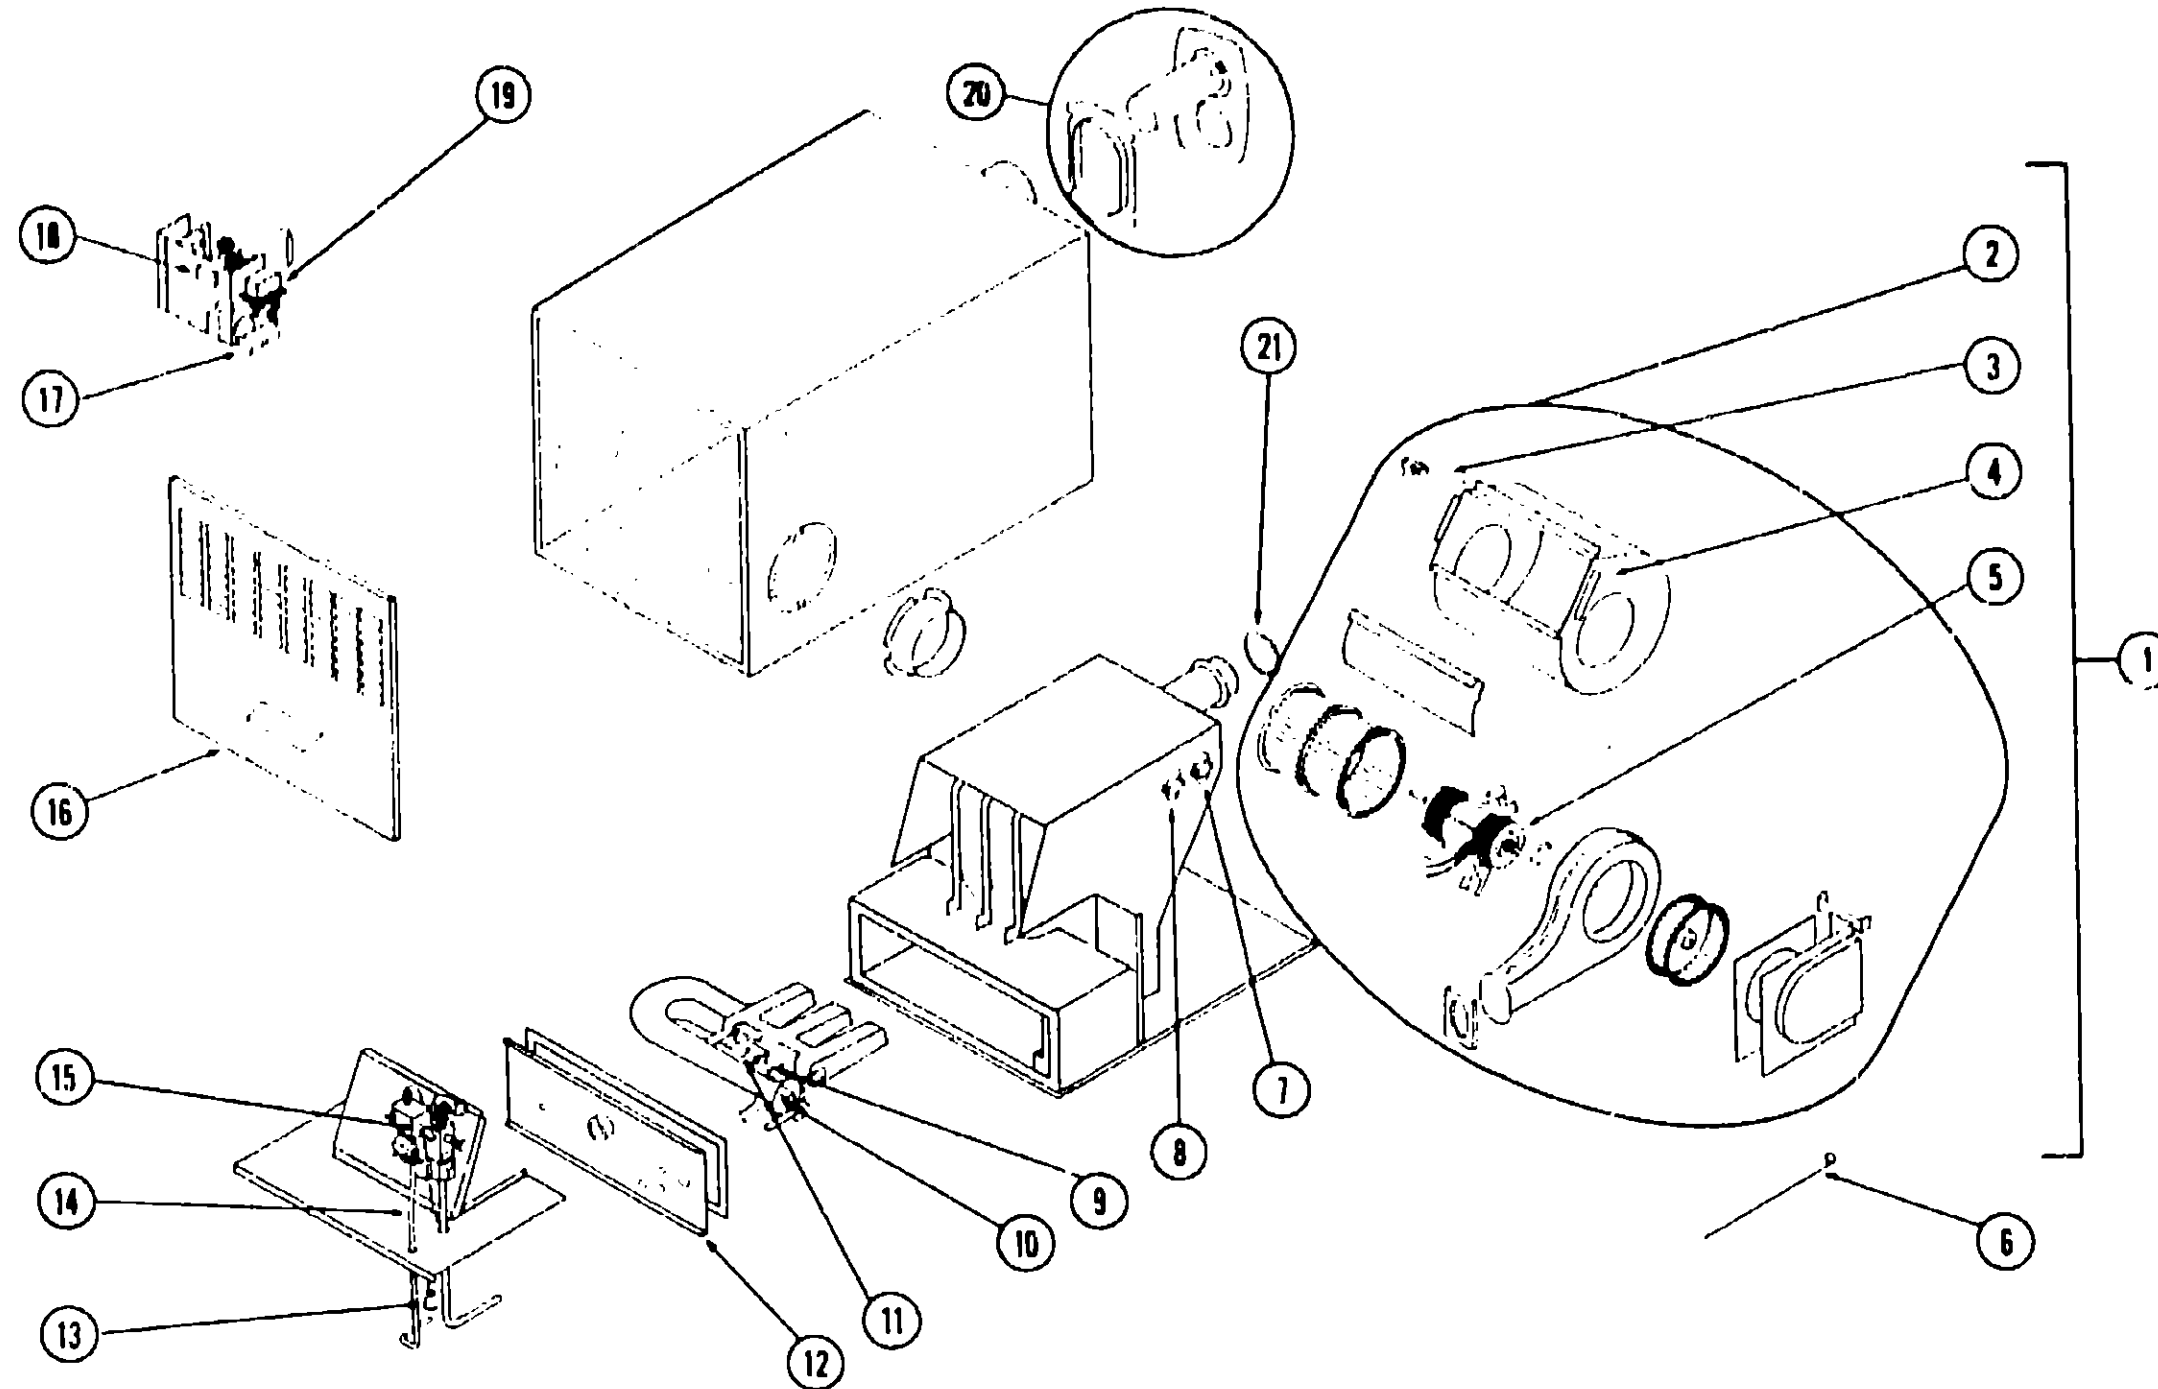

FURNACE GROUP (CONTINUED)

FURNACE - COLEMAN - 4030

Key	Part Number	U/M	Description
1	003140-01-000	EA	Furnace - 30,000 BTU - Under Counter Mount - Coleman - 4030
2	700088-25-000	EA	Blower Asm. - Complete
3	700088-38-000	EA	Switch - Sail
4	700088-44-000	EA	Fuse - 9 Amp.
5	033269-01-729	EA	Motor - 12 Volt
6	041602-01-704	EA	Rod - Lighter
7	700088-21-000	EA	Switch - Fan - Close 140° - Open 100°
8	700088-18-000	EA	Switch - Limit
9	700088-40-000	EA	Orifice - .057
10	700088-31-000	EA	Coil - Igniter
11	700088-30-000	EA	Pilot - Burner (w/Igniter and Pilot Spud)
12	700088-13-000	EA	Door - Burner w/Gasket

C-7

Key	Part Number	U/M	Description
13	033269-01-702	EA	Coil - Solenoid
14	700088-08-000	EA	Tube - Pilot - Formed Steel
15	041603-01-703	EA	Gas Valve - Eaton
	041603-01-705	EA	Gas Valve - General Controls
	041603-01-710	EA	Kit - Gas Valve Conversion - General Controls
16	041602-01-706	EA	Panel - Front w/Latch
17	033269-01-714	EA	Capacitor - 1000 Mfd.
18	033269-01-734	EA	Switch - On/Off - 3 Terminal
19	700088-35-000	EA	Relay - 12 Volt - 3 Amp.
20	041608-01-000	EA	Vent Package
21	041602-01-707	EA	Gasket - Exhaust
	039505-02-000	EA	Thermostat - Wall Mount - Coleman
			Not Illustrated

1975-1979 COMMON ITEMS FICHE TABLE OF CONTENTS

Introduction	A-1 - A-2
Air Conditioner Group	A-3 - A-14
Cabinetry Hardware Group	A-15 - L-18
Chevrolet Chassis Parts Group	B-19 - B-24
Control Center Group	C-1 - C-2
Furnace Group	C-3 - D-12
Generator Group	D-13 - E-4
Holding Tank Group	E-5 - E-24
Luggage Rack and Ladder Group	F-1 - F-8
Plumbing Hardware	F-7 - G-12
Range Group	Q-13 - H-2
Range Hood Group	H-3 - H-4
Refrigerator Group	H-5 - J-12
Roof Vent Group	J-13 - J-15
Speed Control Group	J-17 - K-2
Toilet Group	K-3 - K-8
Water Heater Group	K-9 - K-18
Wheel Cover Group	K-19 - K-20
Windshield Wiper/Washer Group	K-21 - L-4

FURNACE GROUP INDEX

Coleman - 4023 - 23,000 BTU	C-3 - C-4
Coleman - 4028 - 28,000 BTU	C-5 - C-8
Coleman - 4030 - 30,000 BTU	C-7 - C-8
Coleman - 4225 - 23,000 BTU	C-9 - C-10
Coleman - 4230 - 28,000 BTU	C-11 - C-12
Coleman - 4235 - 31,000 BTU	C-13 - C-14
Coleman - 4316 - 16,000 BTU	C-15 - C-16
Coleman - 4319 - 19,000 BTU	C-17 - C-18
Coleman - 4322 - 22,000 BTU	C-19 - C-20
Coleman - 4322 - 22,000 BTU w/Electric Ignition	C-21 - C-22
Coleman - 4328 - 28,000 BTU w/Electric Ignition	C-23 - C-24
Coleman - 4328 - 28,000 BTU w/Electric Ignition	D-1 - D-2
Coleman - 4324 - 24,000 BTU w/Electronic Ignition	D-3 - D-4
Coleman - 4330 - 30,000 BTU w/Electronic Ignition	D-5 - D-6
Coleman - 4332 - 34,000 BTU w/Electronic Ignition	D-7 - D-8
Lear - Siegler - SRF32 - 32,000 BTU	D-9 - D-10
Suburban - NT16 - 16,000 BTU	D-11 - D-12

C-8