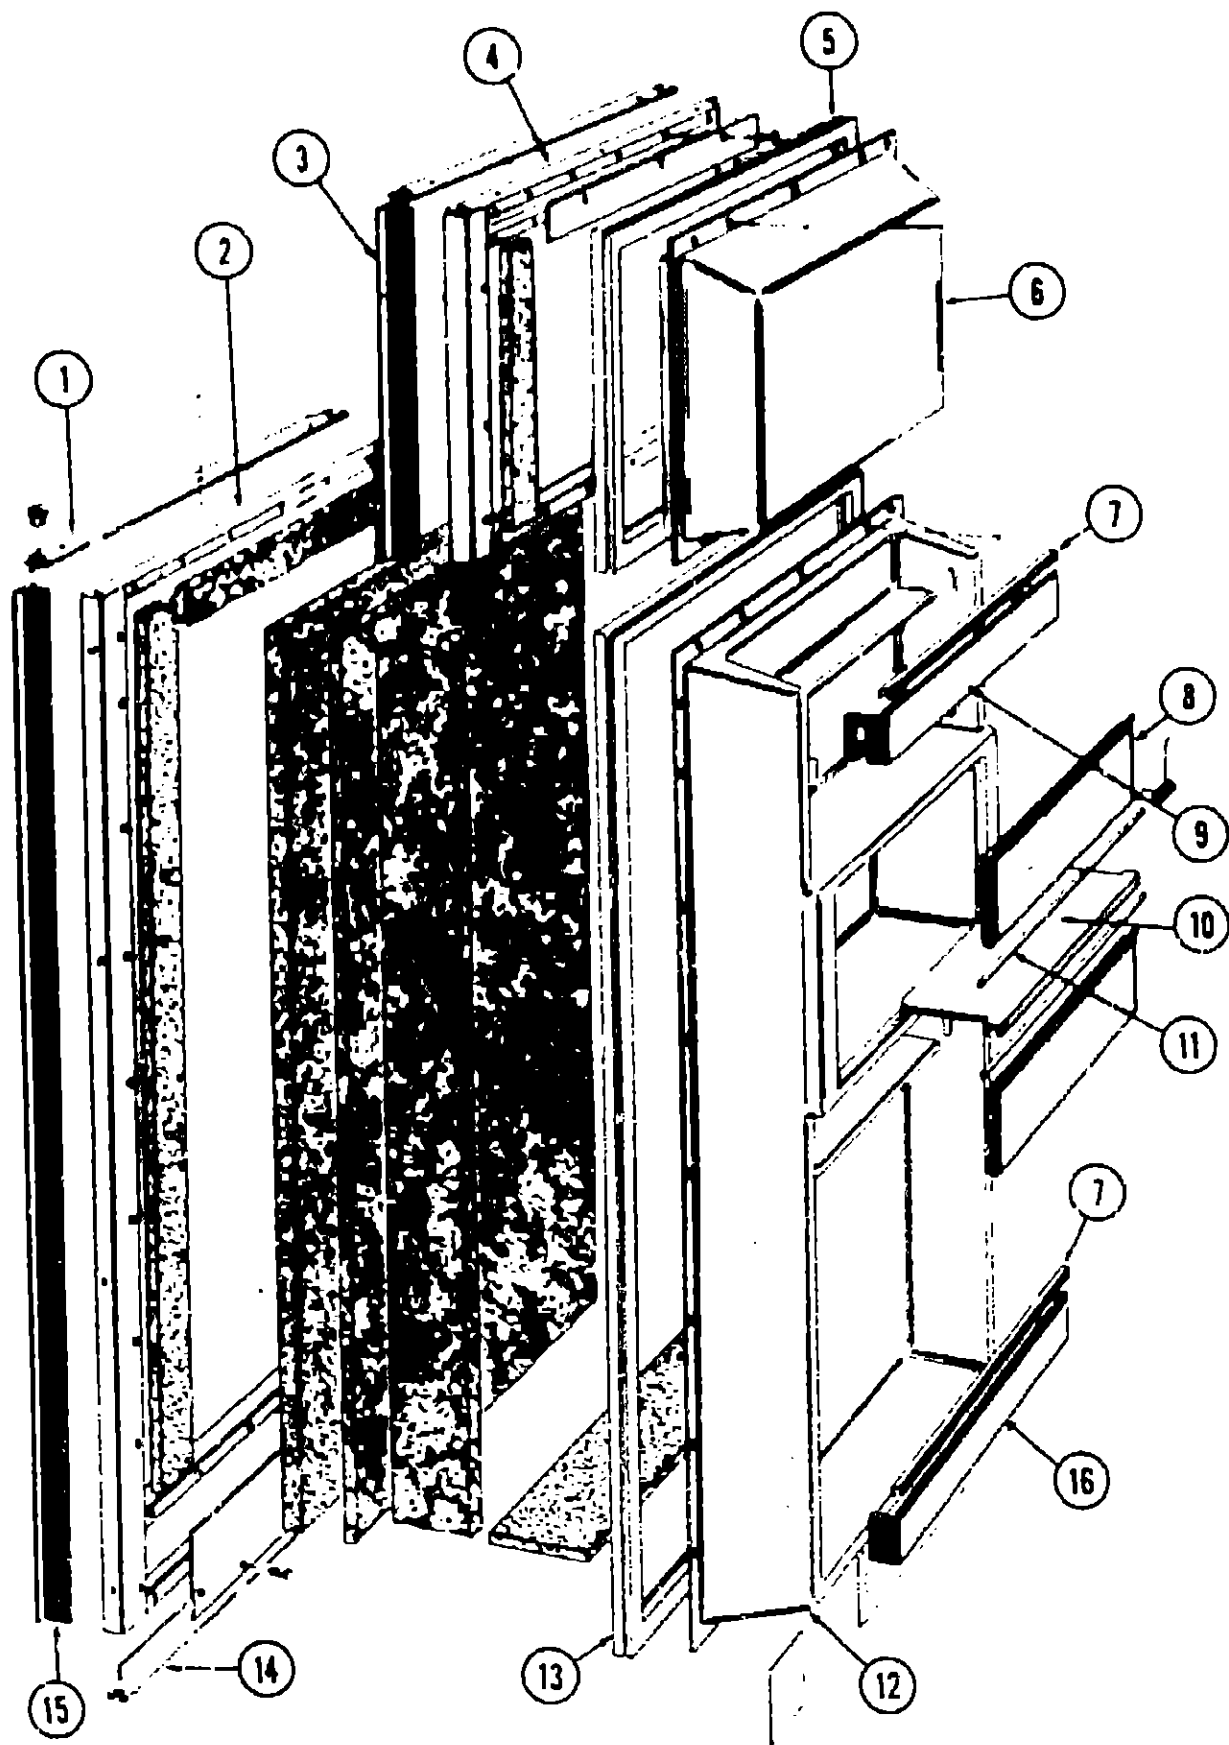

REFRIGERATOR GROUP (CONTINUED)

SIBIR REFRIGERATOR - ET230/2 (CONTINUED)

Key	Part Number	U/M	Description
1	049175-01-743	EA	Trim - Door - Top
2	049174-01-704	EA	Panel - Door - Outer - Lower
3	049174-01-721	EA	Trim Door - Side Freezer
4	049174-01-708	EA	Panel - Door - Outer - Freezer
5	049174-01-710	EA	Gasket - Door - Freezer
6	049174-01-709	EA	Liner - Door Freezer - w/Insulation
7	049175-01-721	EA	Trim
8	049175-01-716	EA	Door - Dairy
9	049175-01-720	EA	Rack - Egg
10	049174-01-712	EA	Tray - Butter
11	049175-01-715	EA	Retainer - Shelf
12	049174-01-706	EA	Liner - Door - Lower
13	049174-01-707	EA	Gasket - Door
14	049175-01-744	EA	Trim - Door - Bottom
15	049174-01-720	EA	Trim - Door - Side - Cabinet
16	049175-01-719	EA	Retaining Bar

REFRIGERATOR GROUP (CONTINUED)

SIBIR REFRIGERATOR - ET230/2 (CONTINUED)

1975-1979 COMMON ITEMS FICHE TABLE OF CONTENTS

Introduction	A-1 - A-2
Air Conditioner Group	A-3 - A-14
Cabinetry Hardware Group	A-15 - B-18
Chevrolet Chassis Parts Group	B-19 - B-24
Control Center Group	C-1 - C-2
Furnace Group	C-3 - D-12
Generator Group	D-13 - E-4
Holding Tank Group	E-5 - E-24
Luggage Rack and Ladder Group	F-1 - F-6
Plumbing Hardware	F-7 - G-12
Range Group	G-13 - H-2
Range Hood Group	H-3 - H-4
Refrigerator Group	H-5 - J-12
Roof Vent Group	J-13 - J-15
Speed Control Group	J-17 - K-2
Toilet Group	K-3 - K-8
Water Heater Group	K-9 - K-18
Wheel Cover Group	K-19 - K-20
Windshield Wiper/Washer Group	K-21 - L-4

REFRIGERATOR GROUP INDEX

Dometic - RM66	H-5 - H-8
Dometic - RM76	H-9 - H-13
Norcold - DE728	H-14
Instamatic - IM6	H-15 - H-18
Instamatic - IM7	H-19 - H-24
Sibir - ET150	I-1 - I-4
Sibir - ET230	I-5 - I-10
Sibir - ET150/2	I-11 - I-14
Sibir - ET230/2	I-15 - I-20
Winnebago - W6EG	I-21 - J-2
Winnebago - W7EG	J-3 - J-7
Winnebago - W8EG	J-8 - J-12