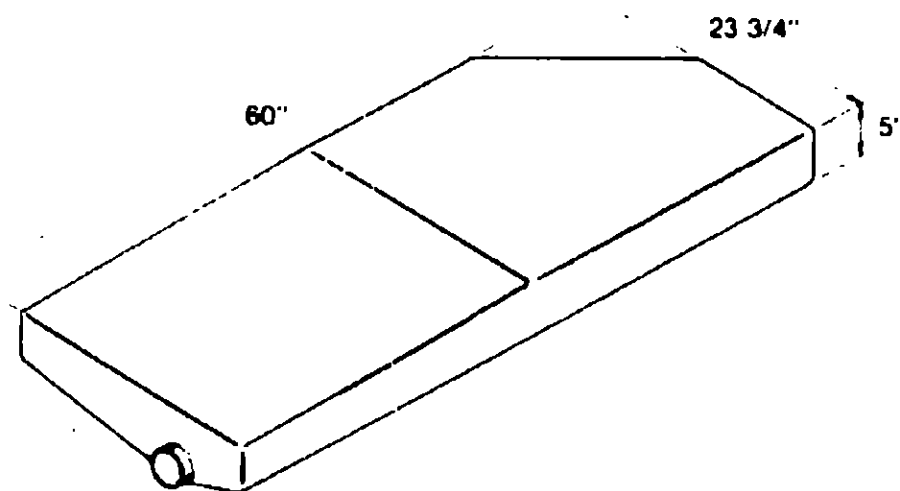

Key Part Number U/M Description
044589-01-000 EA Holding Tank - Plastic - w/o Fittings

Used as a sewage tank
*Used as a gray water tank

1976 WINNEBAGO	1977 WINNEBAGO	1978 WINNEBAGO	1979 WINNEBAGO
*D27CIJ *D27CIJL	*D27DRK *D27D/DL	*WDU27RK *WDU27RT	*WDU27RT
1976 ITASCA *C27AL *C27A	1977 ITASCA *C27AL *C27A	1978 ITASCA *ICP27RT