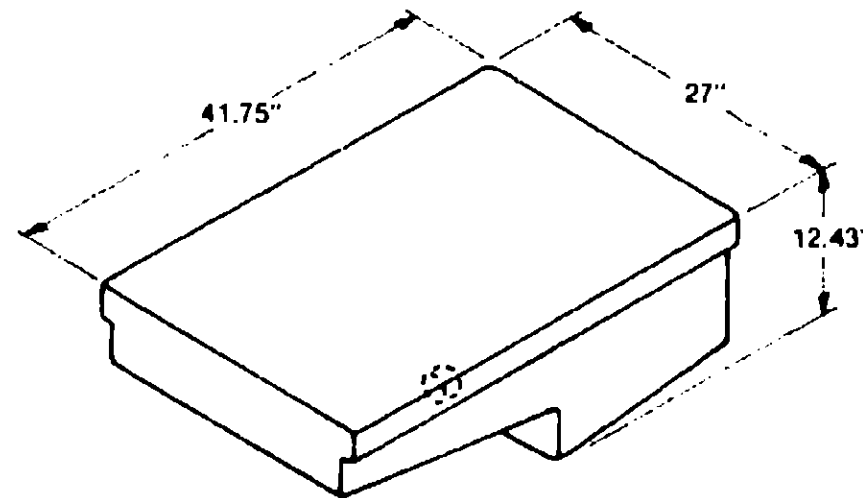

Key Part Number U/M Description
056403-01-000 EA Holding Tank - Plastic - w/o Fittings

Used as a sewage tank
* Used as a gray water tank

1978 WINNEBAGO WD424RH	1978 ITASCA ID424RH	1979 WINNEBAGO WD424RH WD423RB

1975-1979 COMMON ITEMS FICHE TABLE OF CONTENTS

Introduction	A-1 - A-2
Air Conditioner Group	A-3 - A-14
Cabinetry Hardware Group	A-15 - B-18
Chevrolet Chassis Parts Group	B-19 - B-24
Control Center Group	C-1 - C-2
Furnace Group	C-3 - D-12
Generator Group	D-13 - E-4
Holding Tank Group	E-5 - E-24
Luggage Rack and Ladder Group	F-1 - F-6
Plumbing Hardware	F-7 - G-12
Range Group	G-13 - H-2
Range Hood Group	H-3 - H-4
Refrigerator Group	H-5 - J-12
Roof Vent Group	J-13 - J-15
Speed Control Group	J-17 - K-2
Toilet Group	K-3 - K-8
Water Heater Group	K-9 - K-18
Wheel Cover Group	K-19 - K-20
Windshield Wiper/Washer Group	K-21 - L-4

HOLDING TANK INDEX

Sewage and Gray Water Holding Tanks - Plastic and Fiberglass	E-5 - E-24