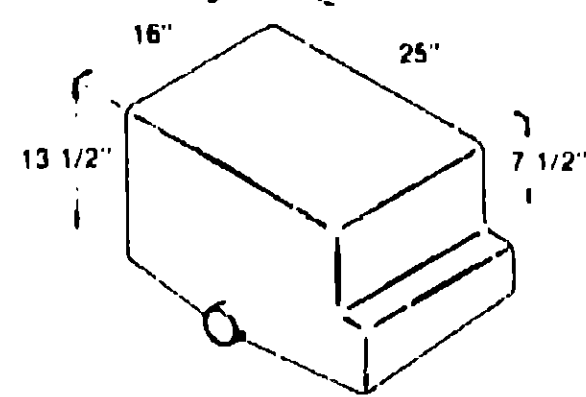

Key Part Number U/M Description
 042032-01-000 EA Holding Tank - Plastic - w/o Fittings

Used as a sewage tank
 *Used as a gray water tank

1976 ITASCA

C22C

HOLDING TANK GROUP (CONTINUED)

Key Part Number U/M Description
 043611-01-000 EA Holding Tank - Plastic - w/o Fittings