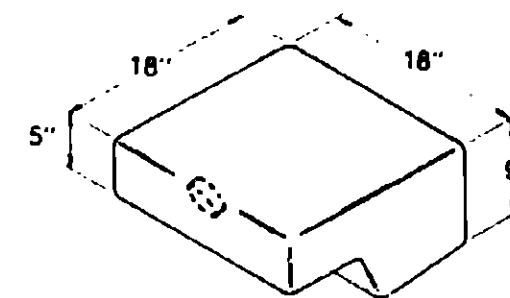

Key	Part Number	U/M	Description
	036274-01-000	EA	Holding Tank - Plastic - w/o Fittings

Used as a sewage tank
*Used as a gray water tank

1975 WINNEBAGO

D21
MWRG
MWRD
*D21

**1975-1979 COMMON ITEMS FICHE
TABLE OF CONTENTS**

Introduction	A-1 - A-2
Air Conditioner Group	A-3 - A-14
Cabinetry Hardware Group	A-15 - B-18
Chevrolet Chassis Parts Group	B-19 - B-24
Control Center Group	C-1 - C-2
Furnace Group	C-3 - D-12
Generator Group	D-13 - E-4
Holding Tank Group	E-5 - E-24
Luggage Rack and Ladder Group	F-1 - F-6
Plumbing Hardware	F-7 - G-12
Range Group	G-13 - H-2
Range Hood Group	H-3 - H-4
Refrigerator Group	H-5 - J-12
Roof Vent Group	J-13 - J-15
Speed Control Group	J-17 - K-2
Toilet Group	K-3 - K-8
Water Heater Group	K-9 - K-18
Wheel Cover Group	K-19 - K-20
Windshield Wiper/Washer Group	K-21 - L-4

**HOLDING TANK
INDEX**

Sewage and Gray Water Holding Tanks - Plastic and Fiberglass	E-5 - E-24