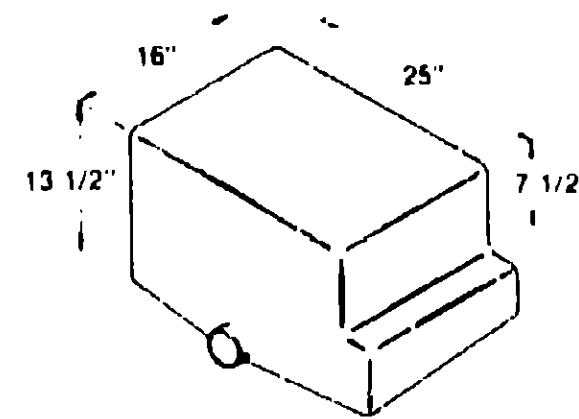

HOLDING TANK GROUP (CONTINUED)

Key Part Number U/M Description
043611-01-000 EA Holding Tank - Plastic - w/o Fittings

Used as a sewage tank
*Used as a gray water tank

1976 WINNEBAGO	1977 WINNEBAGO	1978 WINNEBAGO
D26CU	*D29CU	*WDU29RB J1
D26CUL		
*D29CU