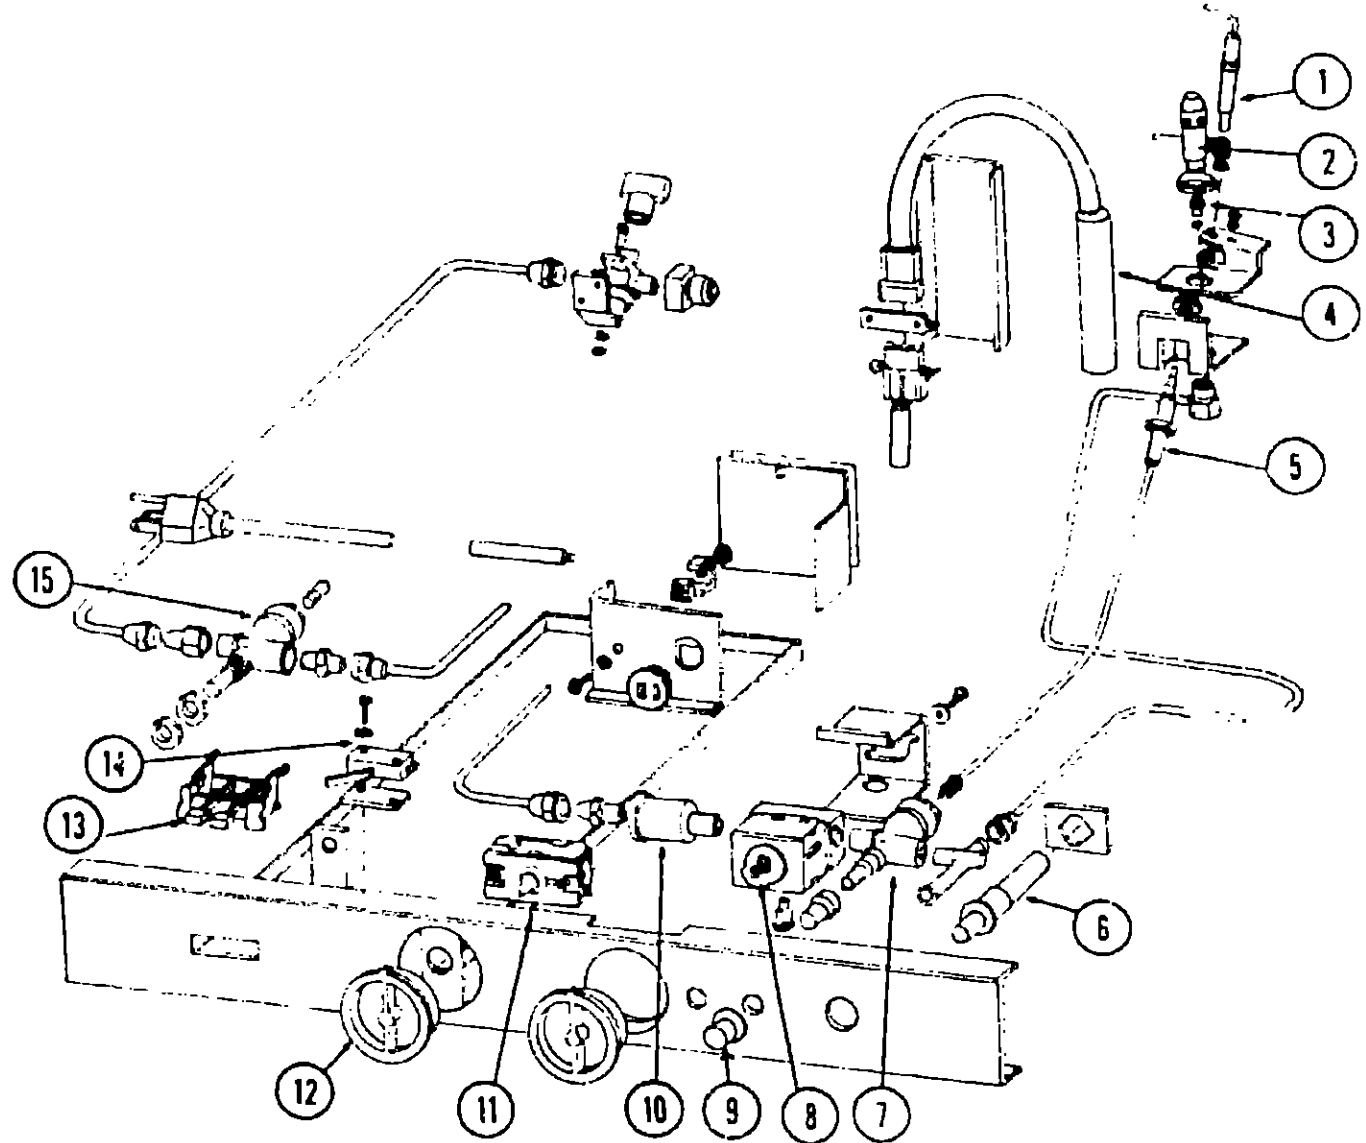

REFRIGERATOR GROUP (CONTINUED)

SIBIR REFRIGERATOR - ET150

Key	Part Number	U/M	Description
	049175-01-000	EA	Refrigerator - AC/Gas ET 150 Sibir - 1 Door Model
1	049175-01-738	EA	Plug - Ignition
2	049175-01-736	EA	Head - Burner
3	049175-01-735	EA	Jet - Burner - Bray #9
4	049175-01-728	EA	Heater - 117 VAC 160/65 Watt
5	049175-01-734	EA	Thermocouple
6	049175-01-737	EA	Igniter - Piezo
7	049175-01-733	EA	Valve - Safety
8	049175-01-732	EA	Thermostat - Gas
9	049174-01-754	EA	Cap - Pressure Test
10	049175-01-731	EA	Filter
11	049175-01-729	EA	Thermostat - Electric
12	049175-01-741	EA	Control Knob
13	049175-01-740	EA	Switch - Push Button
14	049175-01-730	EA	Switch - Micro
15	049175-01-733	EA	Safety Valve