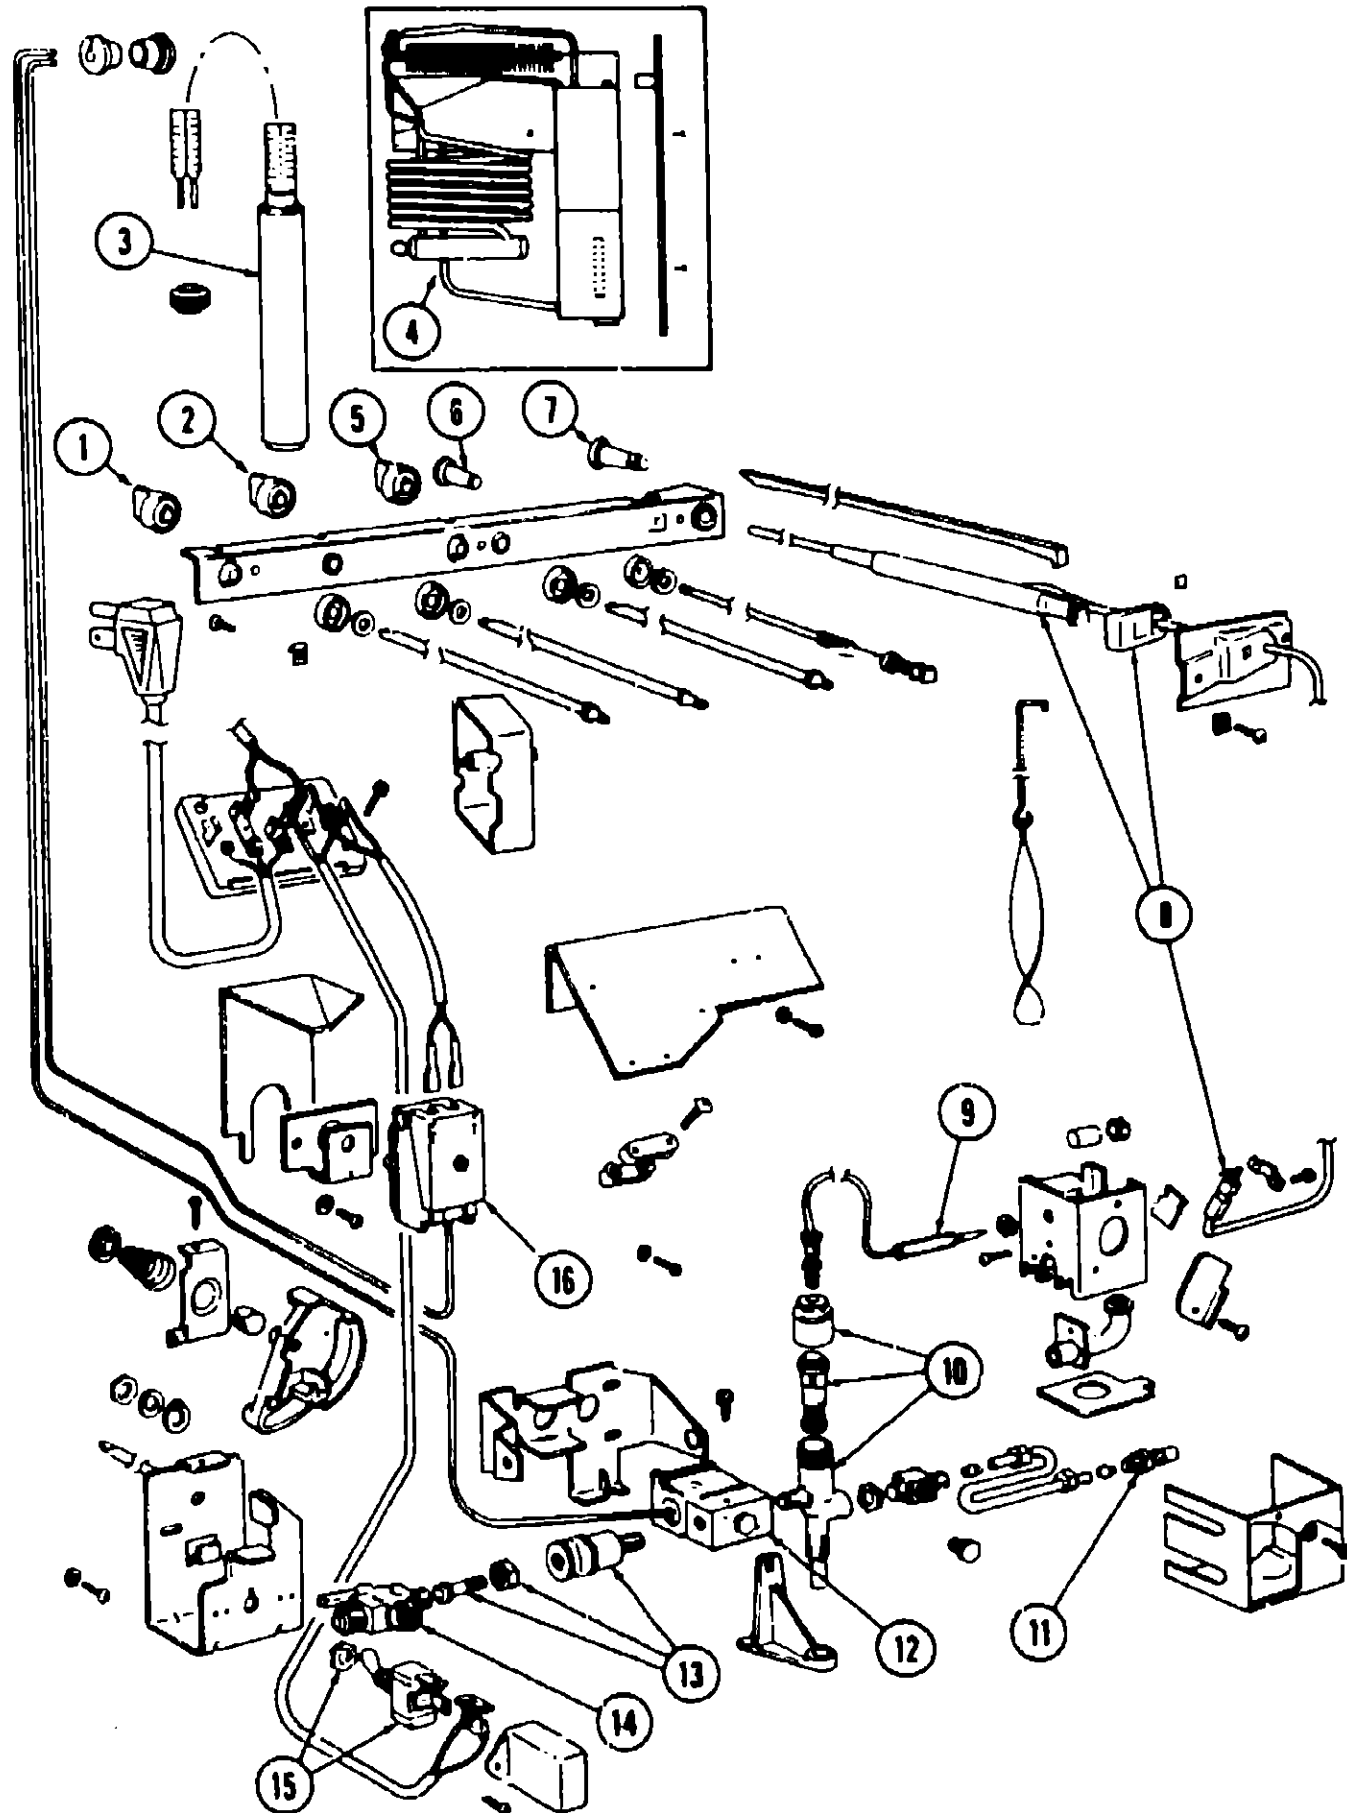

REFRIGERATOR GROUP (CONTINUED)

DOMETIC REFRIGERATOR - RM76 (CONTINUED)

Key	Part Number	U/M	Description
1	700083-03-000	EA	Knob - Electric Thermostat - Brown
2	700083-28-000	EA	Knob - Gas Valve - Brown
3	700084-11-000	EA	Heater - 110 Volt Electric - 225 Watt
4	003337-01-700	EA	Cooling Unit (Includes Electric Heater)
5	700083-48-000	EA	Knob - Gas Thermostat - Brown
6	700083-30-000	EA	Knob - Pull - Brown
7	700083-32-000	EA	Knob - Pull - Brown
8	700083-36-000	EA	Lighter - Piezo - Complete
9	700083-78-000	EA	Element - Thermocouple
10	700083-79-000	EA	Valve - Safety
11	700083-99-000	EA	Burner Jet - #53 - Propane
	700083-95-000	EA	Burner Jet - #51 - Butane
12	700083-75-000	EA	Thermostat - Gas - Complete
13	700083-72-000	EA	Filter - Gas w/Nipple and Nut
14	700083-68-000	EA	Valve - Cut Off
15	700083-60-000	EA	Switch
16	700083-20-000	EA	Thermostat - Electric
			Not Illustrated

REFRIGERATOR GROUP (CONTINUED)

DOMETIC REFRIGERATOR - RM76 (CONTINUED)

1975-1979 COMMON ITEMS FICHE TABLE OF CONTENTS

Introduction	A-1 - A-2
Air Conditioner Group	A-3 - A-14
Cabinetry Hardware Group	A-15 - B-18
Chevrolet Chassis Parts Group	B-19 - B-24
Control Center Group	C-1 - C-2
Furnace Group	C-3 - D-12
Generator Group	D-13 - E-4
Holding Tank Group	E-5 - E-24
Luggage Rack and Ladder Group	F-1 - F-6
Plumbing Hardware	F-7 - G-12
Range Group	G-13 - H-2
Range Hood Group	H-3 - H-4
Refrigerator Group	H-5 - J-12
Roof Vent Group	J-13 - J-15
Speed Control Group	J-17 - K-2
Toilet Group	K-3 - K-8
Water Heater Group	K-9 - K-18
Wheel Cover Group	K-19 - K-20
Windshield Wiper/Washer Group	K-21 - L-4

REFRIGERATOR GROUP INDEX

Dometic - RM66	M-5 - H-8
Dometic - RM76	H-9 - H-13
Norcold - DE728	H-14
Instamatic - IM6	H-15 - H-18
Instamatic - IM7	H-19 - H-24
Sibir - ET150	I-1 - I-4
Sibir - ET230	I-5 - I-10
Sibir - ET150/2	I-11 - I-14
Sibir - ET230/2	I-15 - I-20
Winnebago - W6EG	I-21 - J-2
Winnebago - W7EG	J-3 - J-7
Winnebago - W8EG	J-8 - J-12