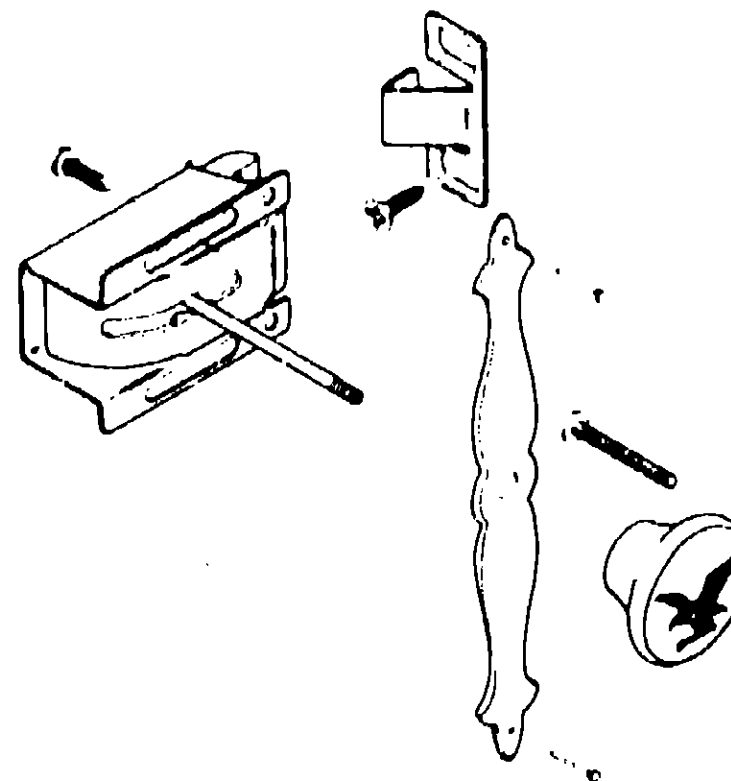

CABINETY HARDWARE GROUP (CONTINUED)

Key	Part Number	U/M	Description
	051635-01-700	EA	Kit - Cabinet Door Latch w/Ceramic Knob Kit Contains Latch, Strike, Screws, Backplate, Backplate Nails and Ceramic Knob w/Gold Eagle.