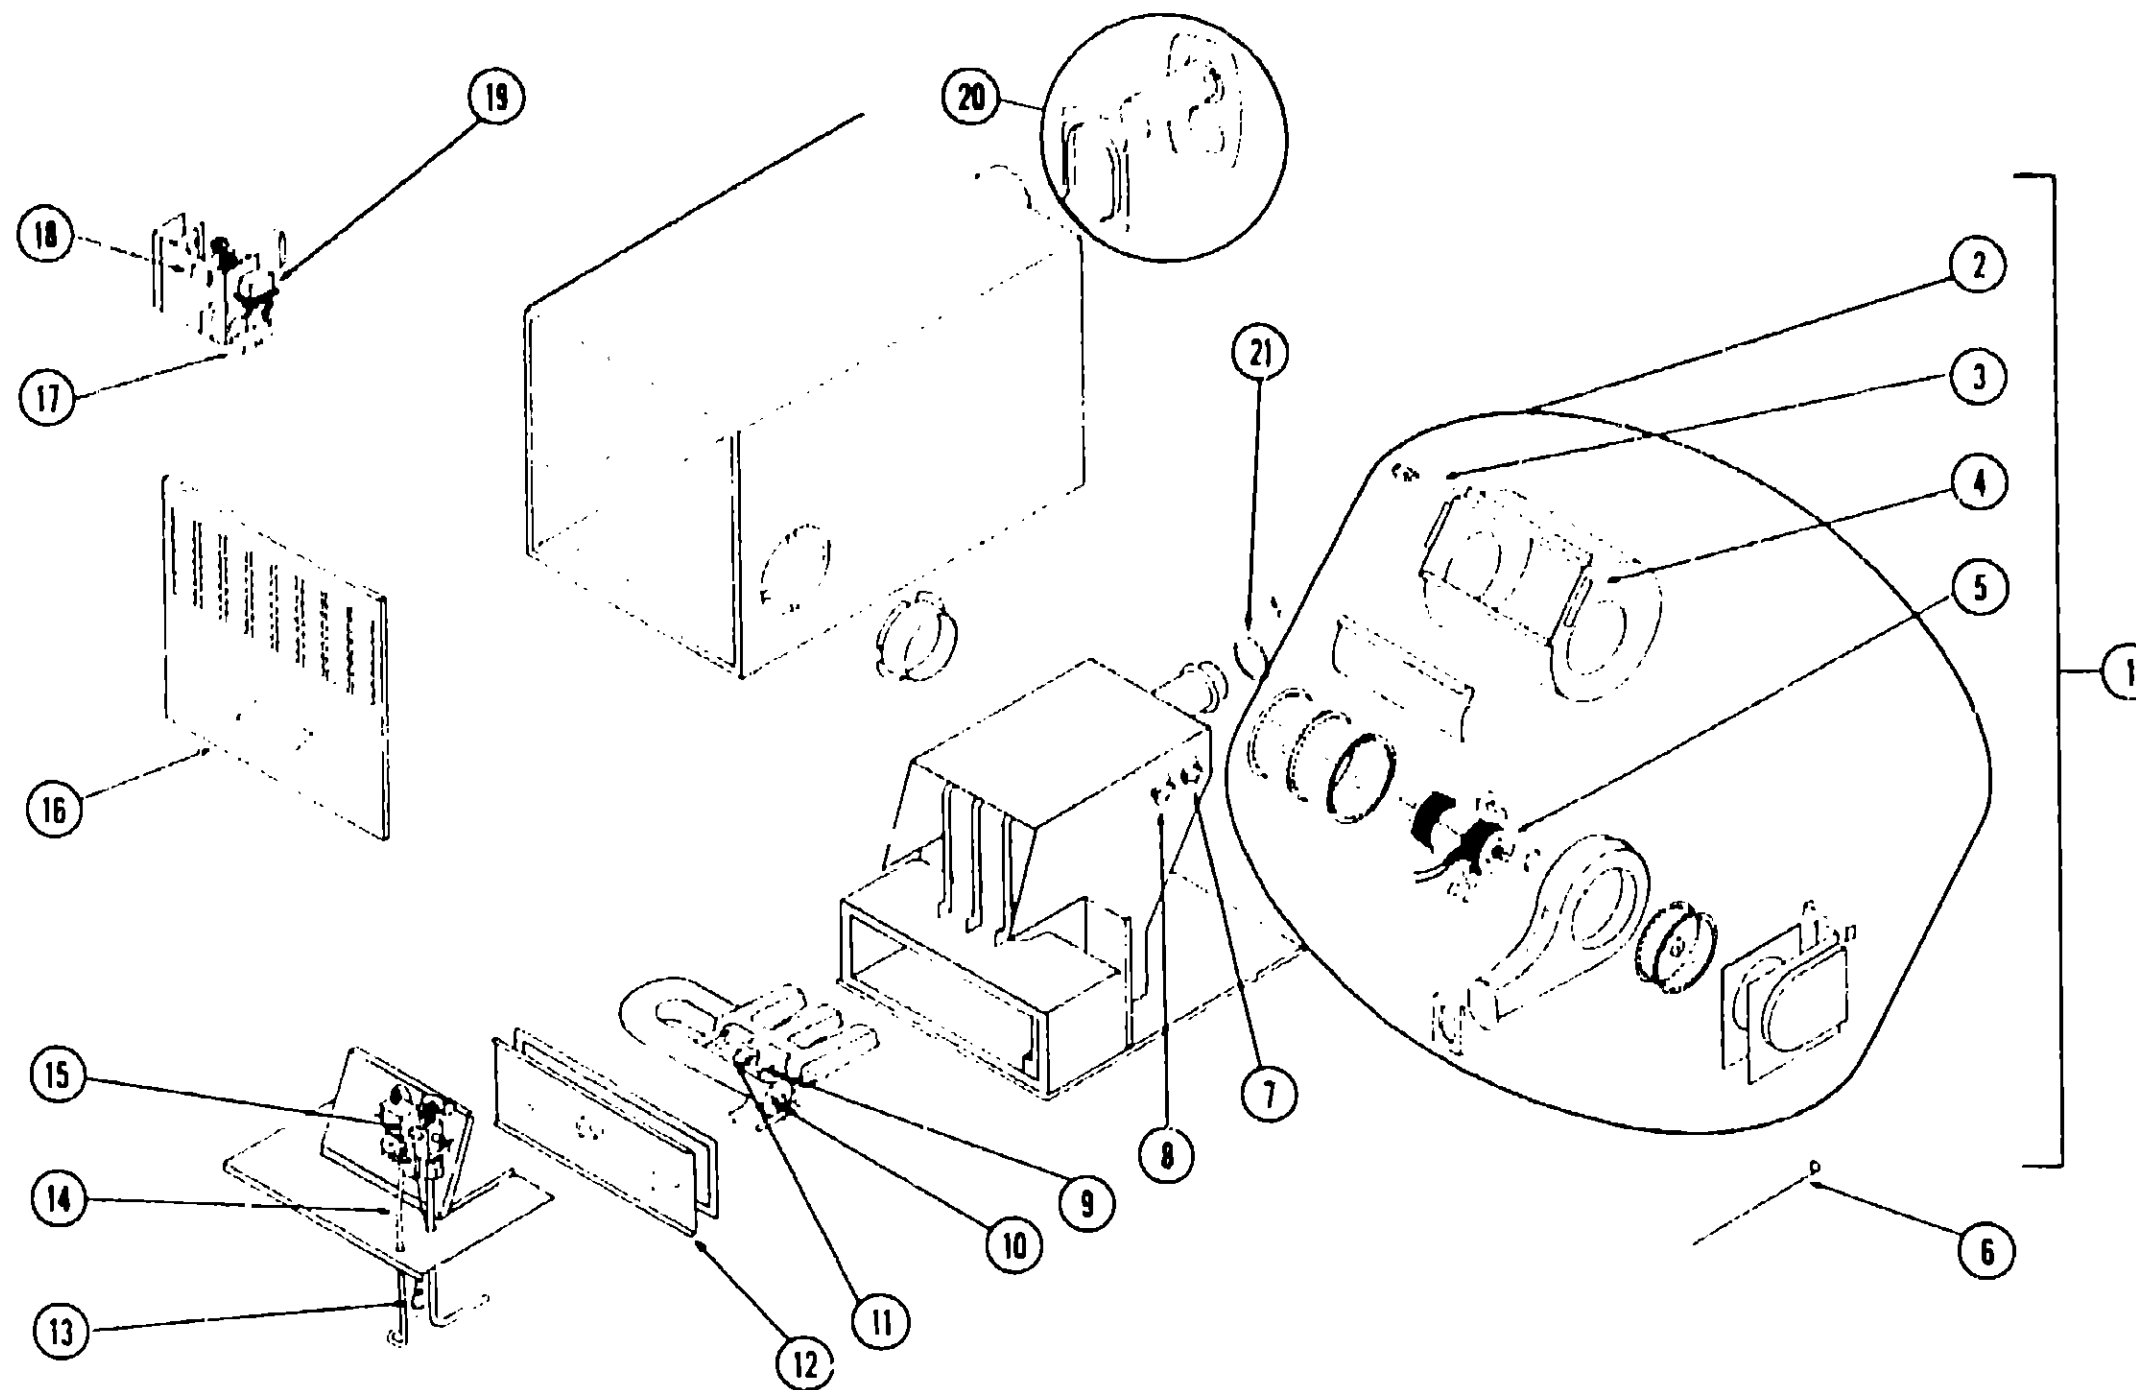

FURNACE GROUP

FURNACE - COLEMAN - 4023

Key	Part Number	U/M	Description
1	003135-01-000	EA	Furnace - 23,000 BTU - Under Counter Mount - Coleman - 4023
2	033269-01-707	EA	Blower Asm. - Complete
3	700088-38-000	EA	Switch - Sail
4	700088-44-000	EA	Fuse - 9 Amp.
5	700088-41-000	EA	Motor - 12 Volt
6	041602-01-704	EA	Rod - Lighter
7	700088-20-000	EA	Switch - Fan - Close 125° - Open 100°
8	700088-17-000	EA	Switch - Limit
9	700088-39-000	EA	Orifice - .055
10	700088-31-000	EA	Coil - Igniter
11	700088-30-000	EA	Pilot - Burner (w/Igniter and Pilot Spud)
12	700088-13-000	EA	Door - Burner w/Gasket

Key	Part Number	U/M	Description
13	033269-01-702	EA	Coil - Solenoid
14	700088-08-000	EA	Tube - Pilot - Formed Steel
15	041603-01-703	EA	Gas Valve - Eaton
	041603-01-705	EA	Gas Valve - General Controls
	041603-01-710	EA	Kit - Gas Valve Conversion - General Controls
16	041602-01-706	EA	Panel - Front w/Latch
17	033269-01-714	EA	Capacitor - 1000 Mfd.
18	033269-01-734	EA	Switch - On/Off - 3 Terminal
19	700088-35-000	EA	Relay - 12 Volt - 3 Amp.
20	041606-01-000	EA	Vent Package
21	041602-01-707	EA	Gasket - Exhaust
	039505-02-000	EA	Thermostat - Wall Mount - Coleman
			Not Illustrated

1975-1978 COMMON ITEMS FICHE TABLE OF CONTENTS

Introduction	A-1 - A-2
Air Conditioner Group	A-3 - A-14
Cabinetry Hardware Group	A-15 - B-18
Chevrolet Chassis Parts Group	B-19 - B-24
Control Center Group	C-1 - C-2
Furnace Group	C-3 - D-12
Generator Group	D-13 - E-4
Holding Tank Group	E-5 - E-24
Luggage Rack and Ladder Group	F-1 - F-6
Plumbing Hardware	F-7 - G-12
Range Group	G-13 - H-2
Range Hood Group	H-3 - H-4
Refrigerator Group	H-5 - J-12
Roof Vent Group	J-13 - J-15
Speed Control Group	J-17 - K-2
Toilet Group	K-3 - K-8
Water Heater Group	K-9 - K-18
Wheel Cover Group	K-19 - K-20
Windshield Wiper/Washer Group	K-21 - L-4

FURNACE GROUP INDEX

Coleman - 4023 - 23,000 BTU	C-3 - C-4
Coleman - 4028 - 28,000 BTU	C-5 - C-6
Coleman - 4030 - 30,000 BTU	C-7 - C-8
Coleman - 4225 - 23,000 BTU	C-9 - C-10
Coleman - 4230 - 28,000 BTU	C-11 - C-12
Coleman - 4235 - 31,000 BTU	C-13 - C-14
Coleman - 4318 - 18,000 BTU	C-15 - C-16
Coleman - 4319 - 19,000 BTU	C-17 - C-18
Coleman - 4322 - 22,000 BTU	C-19 - C-20
Coleman - 4322 - 22,000 BTU w/Electric Ignition	C-21 - C-22
Coleman - 4328 - 28,000 BTU	C-23 - C-24
Coleman - 4328 - 28,000 BTU w/Electric Ignition	D-1 - D-2
Coleman - 4324 - 24,000 BTU w/Electronic Ignition	D-3 - D-4
Coleman - 4330 - 30,000 BTU w/Electronic Ignition	D-5 - D-6
Coleman - 4332 - 34,000 BTU w/Electronic Ignition	D-7 - D-8
Lear - Siegler - SRF32 - 32,000 BTU	D-9 - D-10
Suburban - NT16 - 16,000 BTU	D-11 - D-12