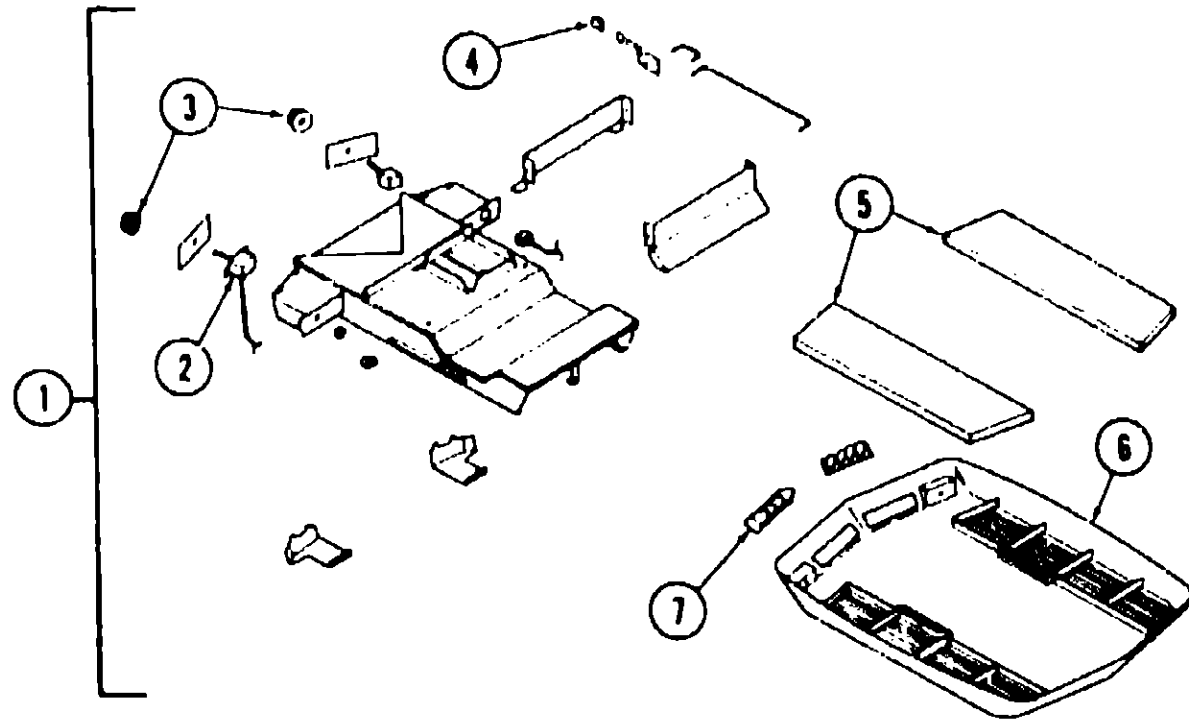

AIR CONDITIONER GROUP (CONTINUED)

CEILING ASM. - 13,500 BTU - COOL ONLY - 8723A714, 8743A718
COLEMAN AIR CONDITIONER

Key	Part Number	U/M	Description
1	049775-01-000		This shroud asm. is not available. It has been replaced with #049775-02-000. The parts breakdown, as shown, is the same for both.
1	049775-02-000	EA	Shroud Asm. - Inside Ceiling - Cool Only 13,500 BTU - Coleman Air Conditioner
2	042204-01-709	EA	Thermostat - Cool Only - 64° In - 58° Out
3	049774-01-705	EA	Knob - Control
4	049774-01-704	EA	Cap - Lever
5	042204-01-711	EA	Filter - Package of 2
6	049774-01-706	EA	Ceiling Shroud (Cover Only) Inside - Ivory - Plastic
7	042204-01-713	EA	Louver Asm. w/Washer