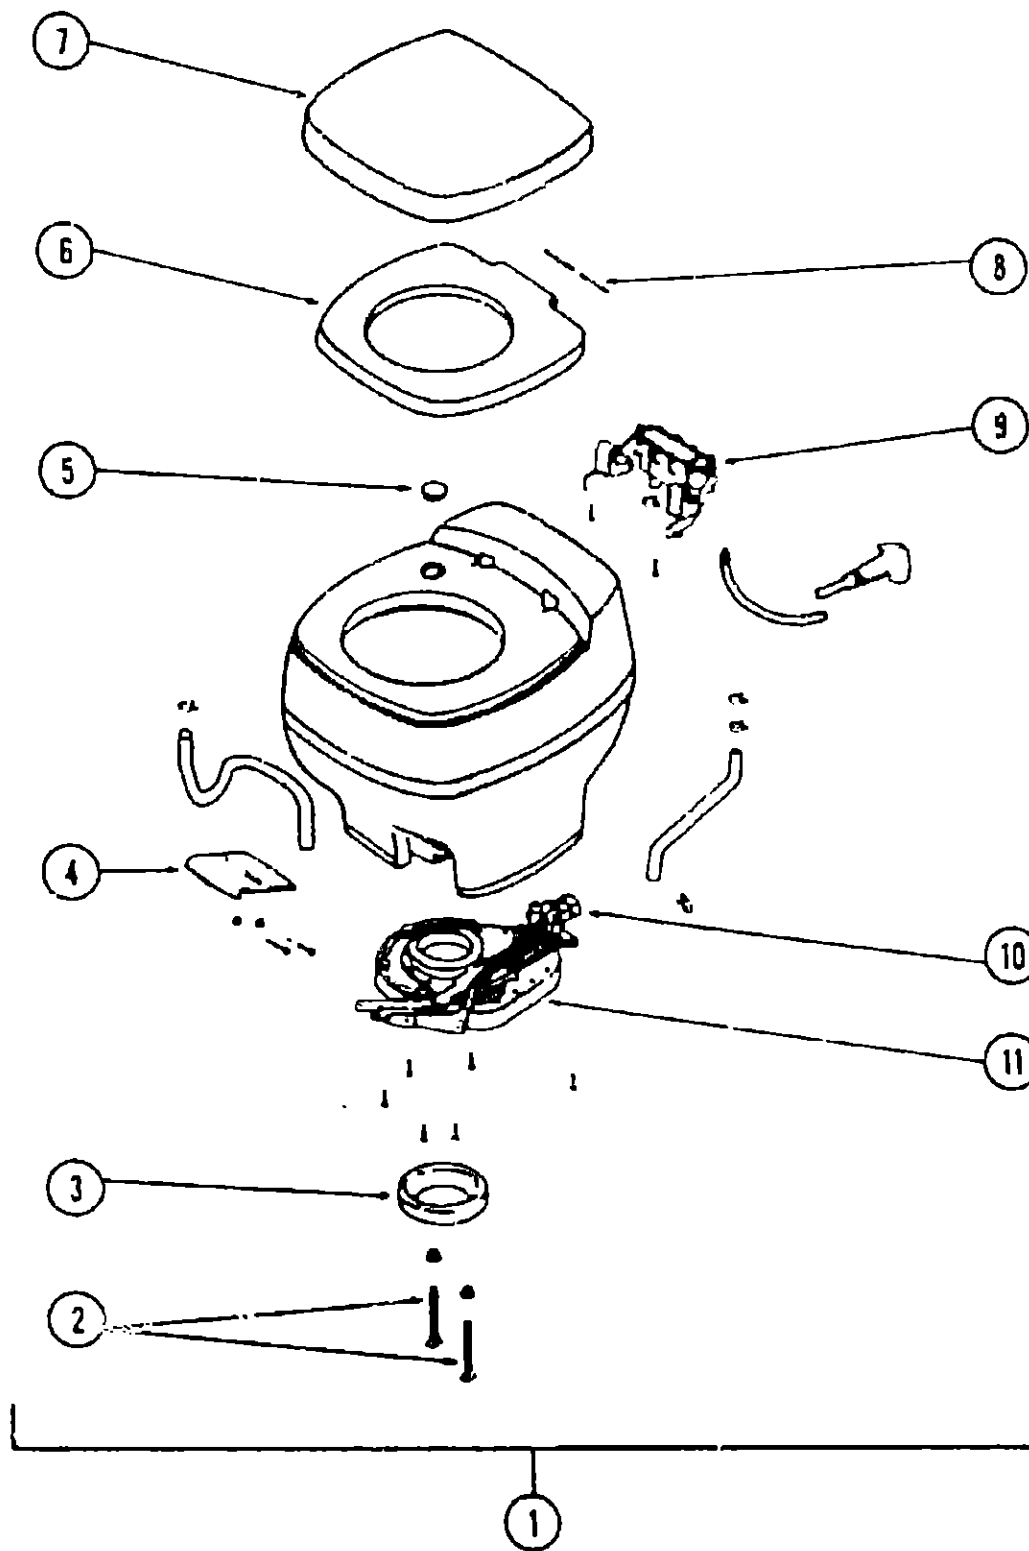

TOILET GROUP (CONTINUED)

AQUA MAGIC - MODEL SH - THETFORD (IVORY)

Key	Part Number	U/M	Description
1	039341-02-000	EA	Toilet - Marine - Ivory - Aqua Magic Model SH
2	700010-47-000	EA	Bolt Package - Closet
3	037145-01-000	EA	Seal - Flange - Closet
4	039341-02-702	EA	Pedal - Ivory - SH
5	700011-10-000	EA	Plug - Hole
6	039341-02-701	EA	Seat Ring - SH - Ivory
7	039341-02-700	EA	Cover - Seat - SH - Ivory
8	033325-01-000	EA	Pin - Hinge
9	700011-14-000	EA	Breaker - Vacuum
10	700012-26-000	EA	Bail Valve Asm. (Included in Mechanism Asm.)
11	039341-01-700	EA	Mechanism Asm.