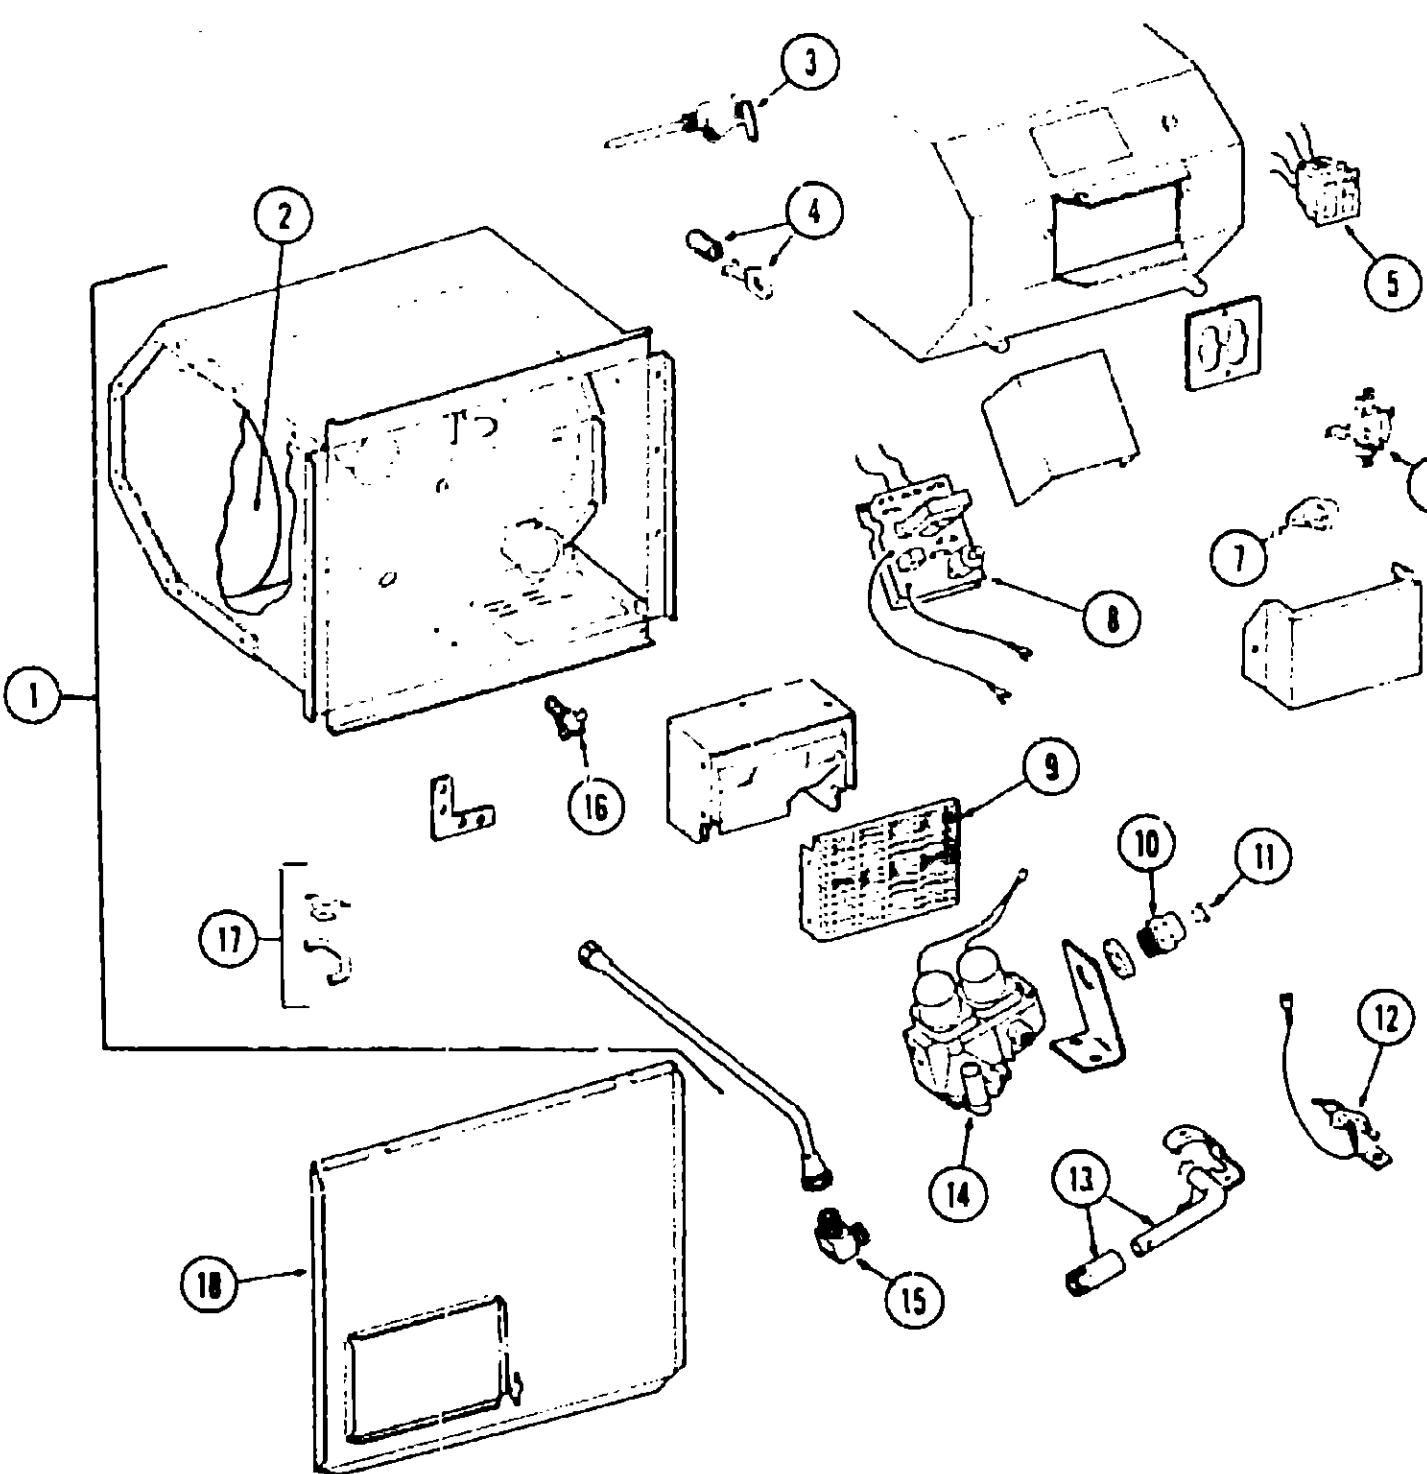

WATER HEATER GROUP

ATWOOD - w/MOTOR AID - ELECTRIC IGNITION - GH6E

WATER HEATER GROUP (CONTINUED)

ATWOOD - w/MOTOR AID - ELECTRIC IGNITION - GH6E (CONTINUED)

Key	Part Number	U/M	Description
1	051385-01-000	EA	Water Heater - GH6E - Electric Ignition w/Motor Aid
2	051393-01-700	EA	Tank - Inner
3	051391-01-704	EA	Valve - Relief - 1/2" Fitting
4	051391-01-705	EA	Fastener - Cam Lock
5	051393-01-701	EA	Switch Package
6	051393-01-702	EA	Switch - Energy Cut Off
7	051393-01-703	EA	Thermostat
8	051393-01-704	EA	Circuit Board
9	051391-01-706	EA	Grille - Exhaust
10	051393-01-705	EA	Fitting - Orifice
11	051391-01-710	EA	Orifice - Burner
12	051393-01-706	EA	Probe and Spark Assembly
13	051393-01-707	EA	Main Burner
14	051393-01-708	EA	Valve - Dual Solenoid
15	051393-01-709	EA	Fitting - Elbow
16	051391-01-701	EA	Valve - Drain
17	051391-01-700	EA	Hinge Kit w/Clip - Access Door
18	052009-02-000	EA	Door - Access - Water Heater - Beige
	051391-01-714	EA	Elbow - 45 x 3/8 F x 3/8 MPT - On Gas Thermostat

1975-1979 COMMON ITEMS FICHE TABLE OF CONTENTS

Introduction	A-1 - A-2
Air Conditioner Group	A-3 - A-14
Cabinetry Hardware Group	A-15 - B-18
Chevrolet Chassis Parts Group	B-19 - B-24
Control Center Group	C-1 - C-2
Furnace Group	C-3 - D-12
Generator Group	D-13 - E-4
Holding Tank Group	E-5 - E-24
Luggage Rack and Ladder Group	F-1 - F-5
Plumbing Hardware	F-7 - G-12
Range Group	G-13 - H-2
Range Hood Group	H-3 - H-4
Refrigerator Group	H-5 - J-12
Roof Vent Group	J-13 - J-15
Speed Control Group	J-17 - K-2
Toilet Group	K-3 - K-8
Water Heater Group	K-9 - K-18
Wheel Cover Group	K-19 - K-20
Windshield Wiper/Washer Group	K-21 - L-4

WATER HEATER GROUP INDEX

Atwood w/Motor Aid Electric Ignition - GH6E	K-9 - K-10
Atwood w/Motor Aid Electric Ignition - GH63E	K-11 - K-12
Atwood w/o Motor Aid - G6A2	K-13
Atwood w/o Motor Aid - G6A3	K-14
Atwood w/Motor Aid - GH6	K-15
Atwood w/Motor Aid - GH63	K-16
Atwood w/Motor Aid Electric Ignition - GH610-3E	K-17 - K-18