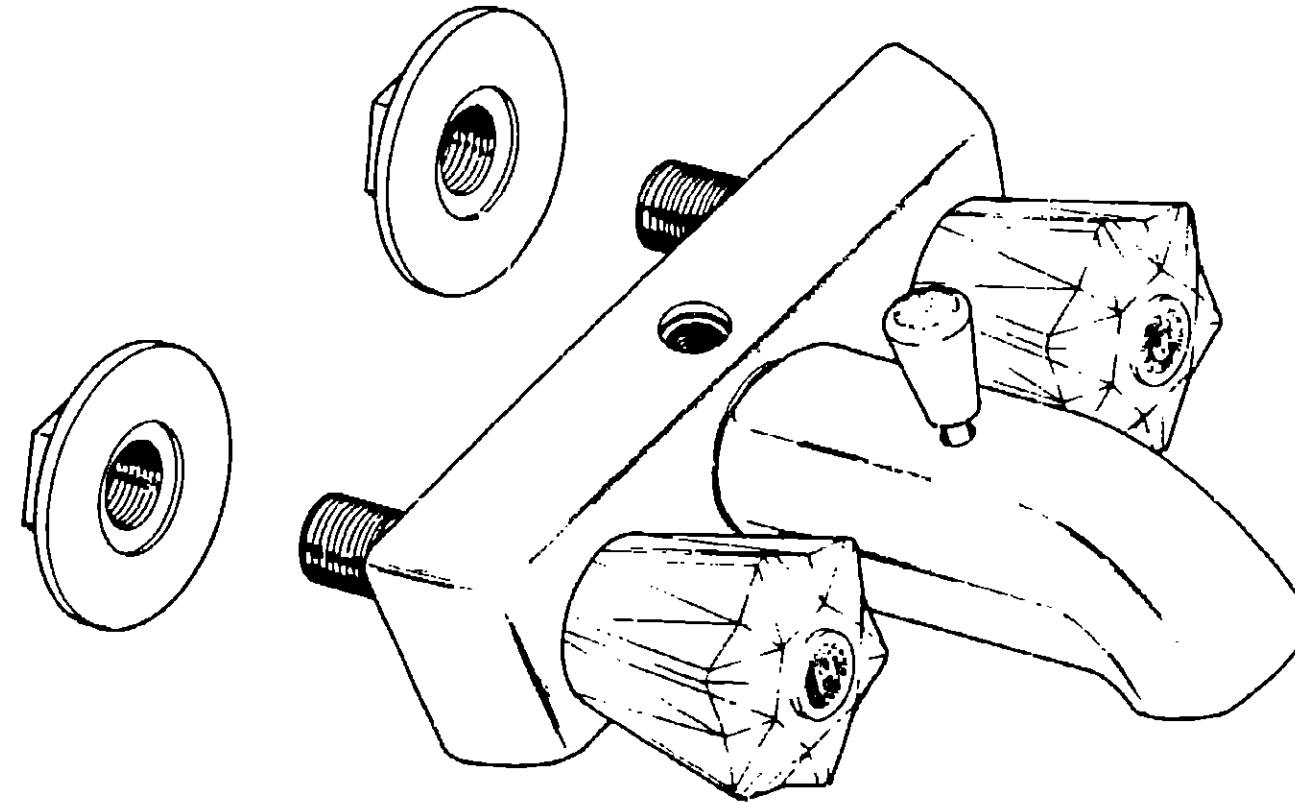

Key	Part Number	U/M	Description
	031558-01-000	EA	Faucet - Tub and Shower - U.S. & C.S.A.

**1975-1979 COMMON ITEMS FICHE
TABLE OF CONTENTS**

Introduction	A-1 - A-2
Air Conditioner Group	A-3 - A-14
Cabinetry Hardware Group	A-15 - B-18
Chevrolet Chassis Parts Group	B-19 - B-24
Control Center Group	C-1 - C-2
Furnace Group	C-3 - D-12
Generator Group	D-13 - E-4
Holding Tank Group	E-5 - E-24
Luggage Rack and Ladder Group	F-1 - F-6
Plumbing Hardware	F-7 - G-12
Range Group	G-13 - H-2
Range Hood Group	H-3 - H-4
Refrigerator Group	H-5 - J-12
Roof Vent Group	J-13 - J-15
Speed Control Group	J-17 - K-2
Toilet Group	K-3 - K-8
Water Heater Group	K-9 - K-18
Wheel Cover Group	K-19 - K-20
Windshield Wiper/Washer Group	K-21 - L-4

**PLUMBING HARDWARE GROUP
INDEX**

Adapters, Faucets, Fittings, Valves and Water Pumps	F-7 - G-12