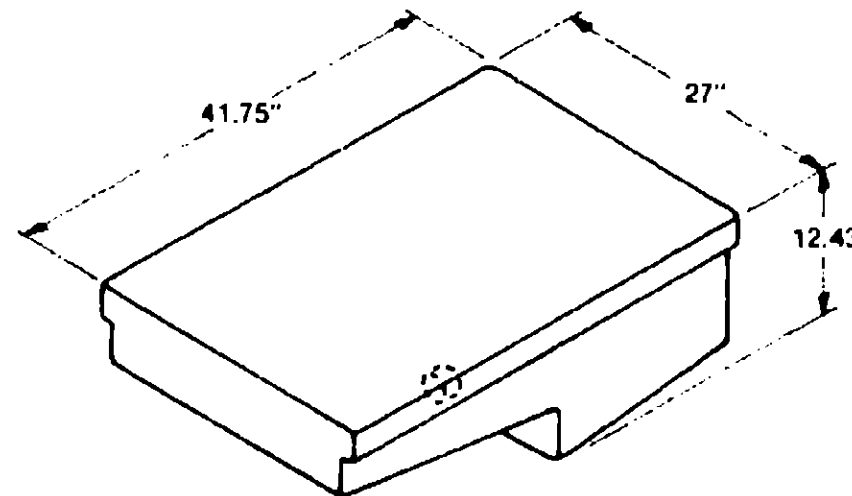

Key Part Number U/M Description
056403-01-000 EA Holding Tank - Plastic - w/o Fittings

Used as a sewage tank
* Used as a gray water tank

1978 WINNEBAGO WD424RH	1978 ITASCA ID424RH	1979 WINNEBAGO WD424RH WD423RB

1975-1979 COMMON ITEMS FICHE TABLE OF CONTENTS

Introduction	A-1 - A-2
Air Conditioner Group	A-3 - A-14
Cabinetry Hardware Group	A-15 - B-18
Chevrolet Chassis Parts Group	B-19 - B-24
Control Center Group	C-1 - C-2
Furnace Group	C-3 - D-12
Generator Group	D-13 - E-4
Holding Tank Group	E-5 - E-24
Luggage Rack and Ladder Group	F-1 - F-6
Plumbing Hardware	F-7 - G-12
Range Group	G-13 - H-2
Range Hood Group	H-3 - H-4
Refrigerator Group	H-5 - J-12
Roof Vent Group	J-13 - J-15
Speed Control Group	J-17 - K-2
Toilet Group	K-3 - K-8
Water Heater Group	K-9 - K-18
Wheel Cover Group	K-19 - K-20
Windshield Wiper/Washer Group	K-21 - L-4

HOLDING TANK INDEX

Sewage and Gray Water Holding Tanks - Plastic and Fiberglass	E-5 - E-24