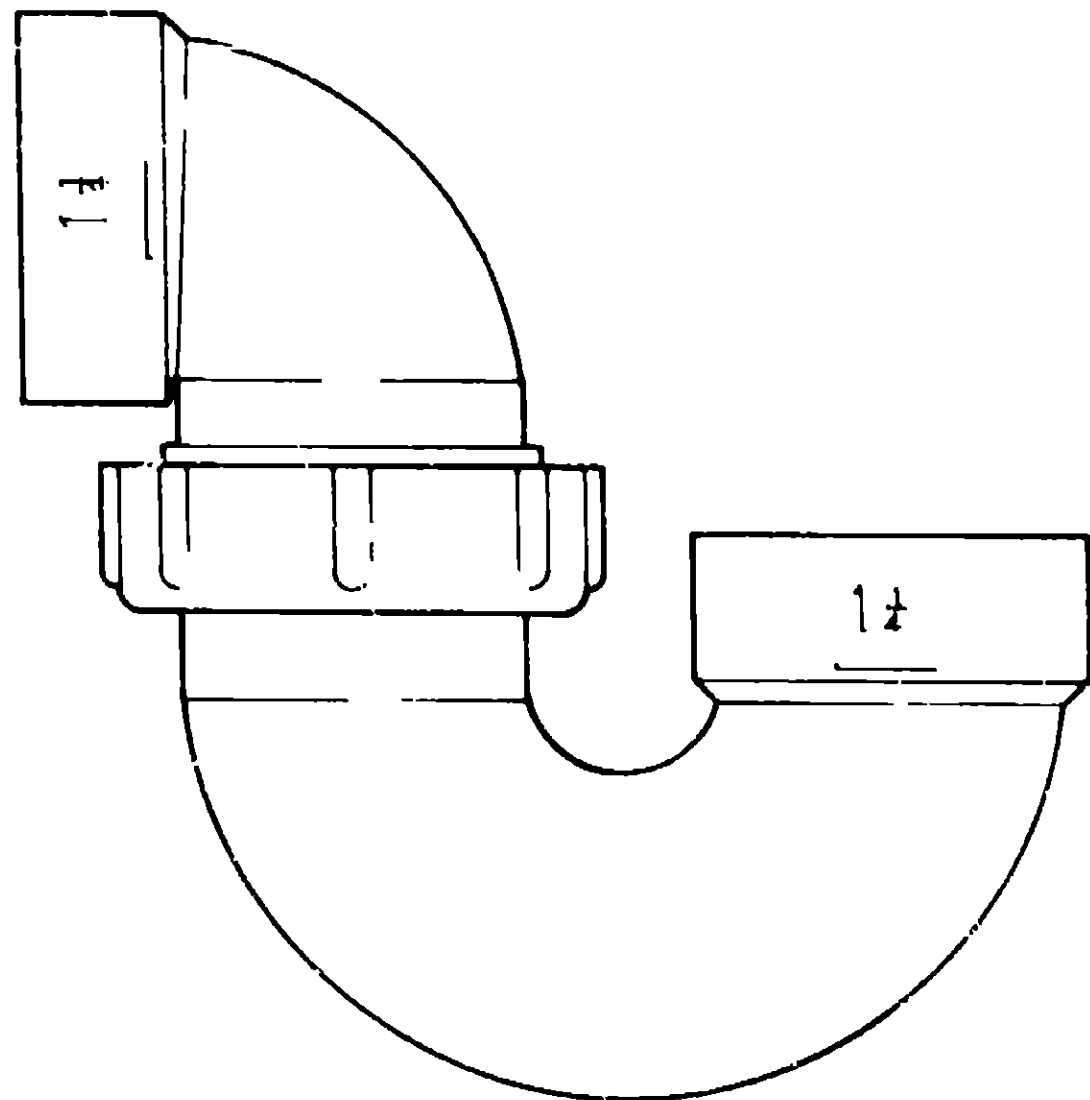

PLUMBING HARDWARE GROUP (CONTINUED)

Key	Part Number	U/M	Description
	011066-01-000	EA	P-Trap - 1 1/4" - U.S.
	011066-02-000	EA	P-Trap - 1 1/4" - C.S.A.