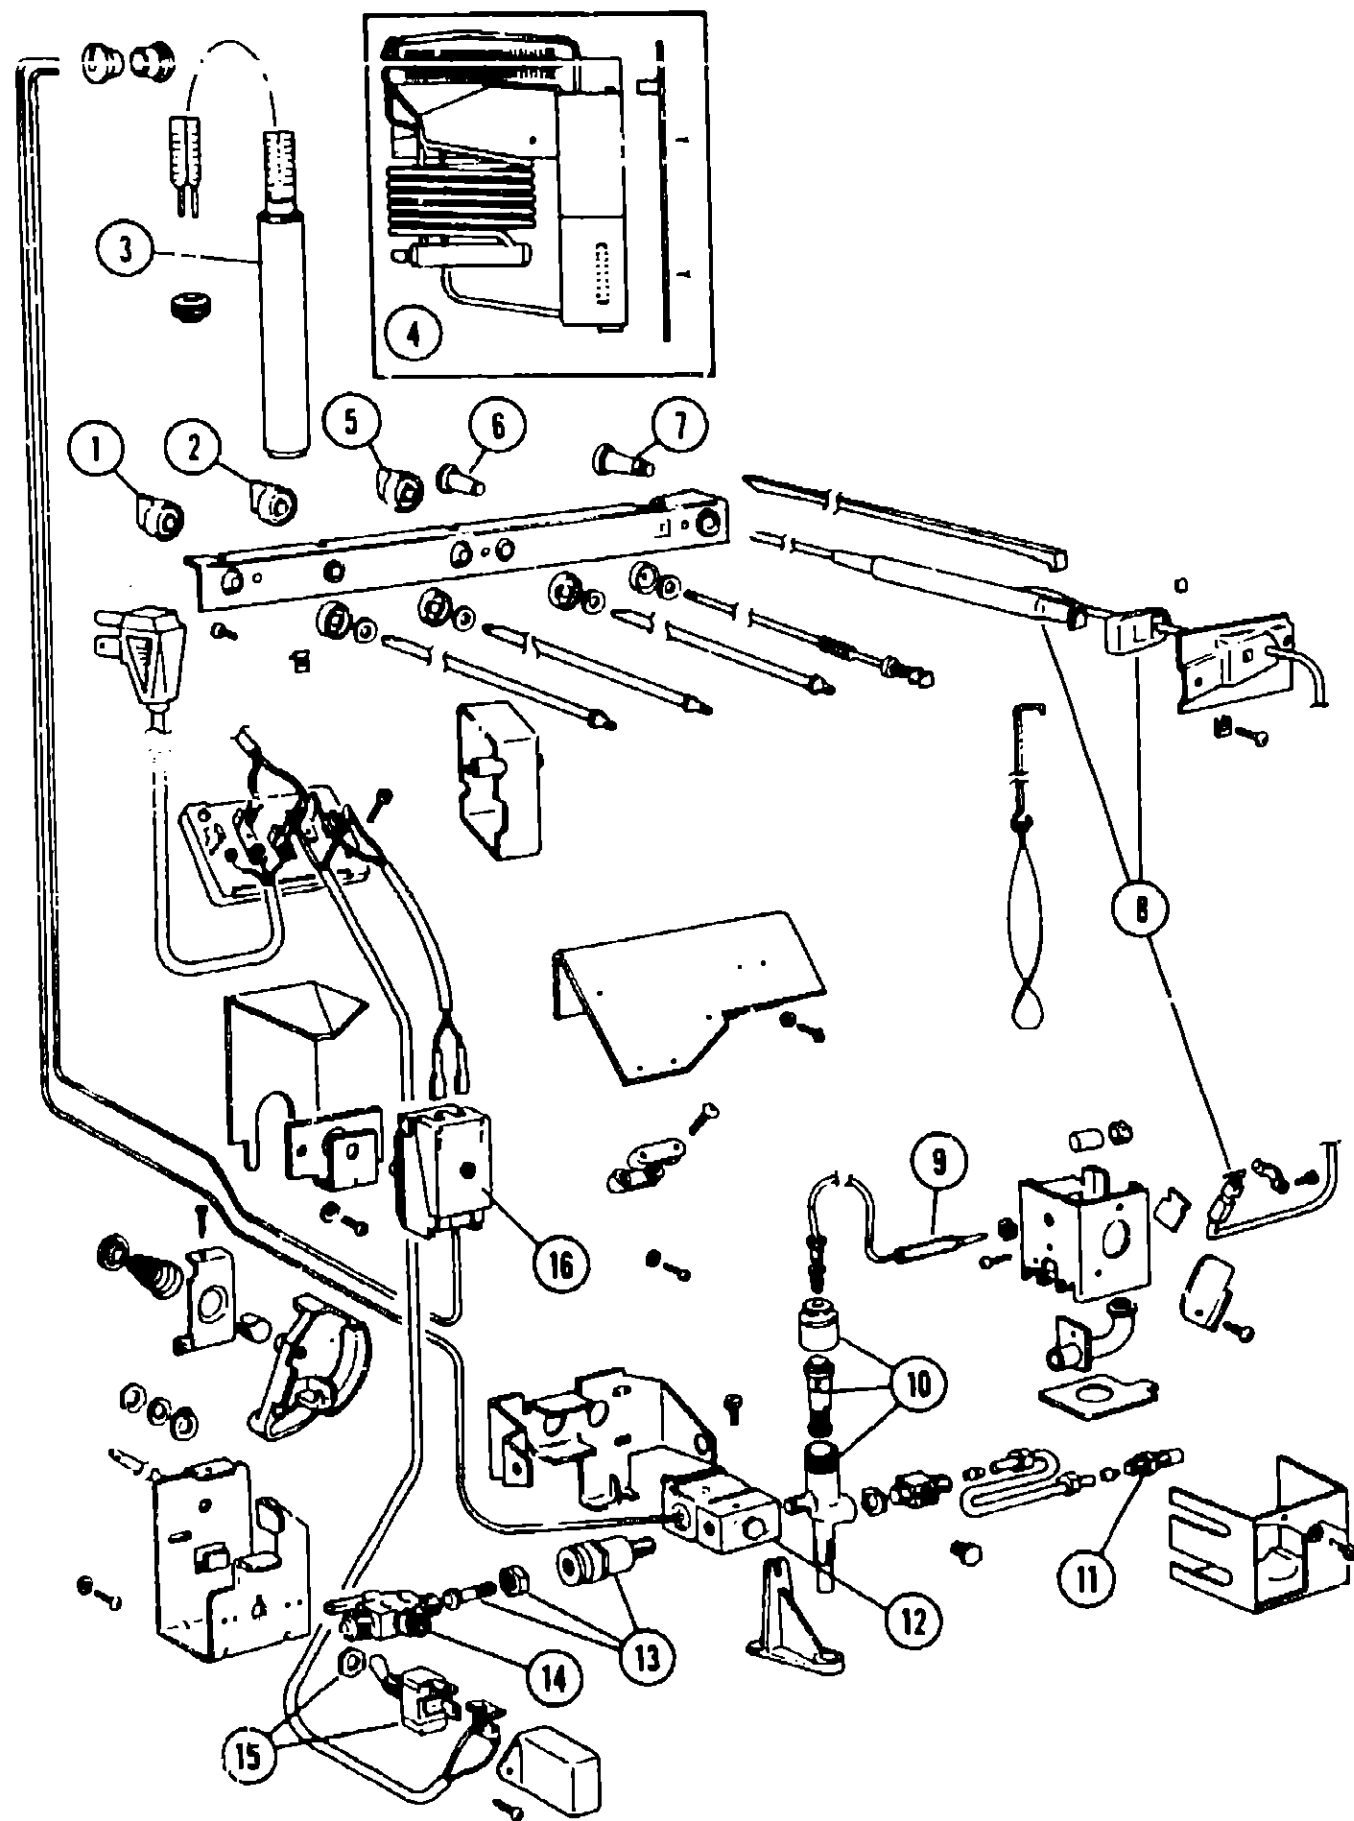

REFRIGERATOR GROUP (CONTINUED)

Key	Part Number	U/M	Description
1	700083-03-000	EA	Knob - Electric Thermostat - Brown
2	700083-28-000	EA	Knob - Gas Valve - Brown
3	700084-11-000	EA	Heater - 110 Volt - 225 Watt
4	003337-01-700	EA	Cooling Unit
5	700083-48-000	EA	Knob - Gas Thermostat - Brown
6	700083-30-000	EA	Knob - Pull - Brown
7	700083-31-000	EA	Knob - Pull - Brown
8	700083-36-000	EA	Lighter - Piezo - Complete
9	700083-78-000	EA	Element - Thermocouple
10	003337-01-702	EA	Valve - Safety - STG - 1/6 S4
11	700083-98-000	EA	Burner Jet - #52 - Butane
	700083-99-000	EA	Burner Jet - #53 - Propane
12	700083-75-000	EA	Thermostat - Gas
13	700083-72-000	EA	Gas Filter w/Nipple and Nut
14	700083-68-000	EA	Valve - Cut-off
15	700083-60-000	EA	Switch
16	700083-20-000	EA	Thermostat - Electric
			Not Illustrated

REFRIGERATOR GROUP (CONTINUED)

INSTAMATIC REFRIGERATOR - IM7 (CONTINUED)

1975-1979 COMMON ITEMS FICHE TABLE OF CONTENTS

Introduction	A-1 - A-2
Air Conditioner Group	A-3 - A-14
Cabinetry Hardware Group	A-15 - B-18
Chevrolet Chassis Parts Group	B-19 - B-24
Control Center Group	C-1 - C-2
Furnace Group	C-3 - D-12
Generator Group	D-13 - E-4
Holding Tank Group	E-5 - E-24
Luggage Rack and Ladder Group	F-1 - F-6
Plumbing Hardware	F-7 - G-12
Range Group	G-13 - H-2
Range Hood Group	H-3 - H-4
Refrigerator Group	H-5 - J-12
Roof Vent Group	J-13 - J-15
Speed Control Group	J-17 - K-2
Toilet Group	K-3 - K-8
Water Heater Group	K-9 - K-18
Wheel Cover Group	K-19 - K-20
Windshield Wiper/Washer Group	K-21 - L-4

REFRIGERATOR GROUP INDEX

Dometic - RM65	H-5 - H-8
Dometic - RM76	H-9 - H-13
Norcold - DE728	H-14
Instamatic - IM5	H-15 - H-18
Instamatic - IM7	H-19 - H-24
Sibir - ET150	I-1 - I-4
Sibir - ET230	I-5 - I-10
Sibir - ET150/2	I-11 - I-14
Sibir - ET230/2	I-15 - I-20
Winnebago - W6EG	I-21 - J-2
Winnebago - W7EG	J-3 - J-7
Winnebago - W8EG	J-8 - J-12