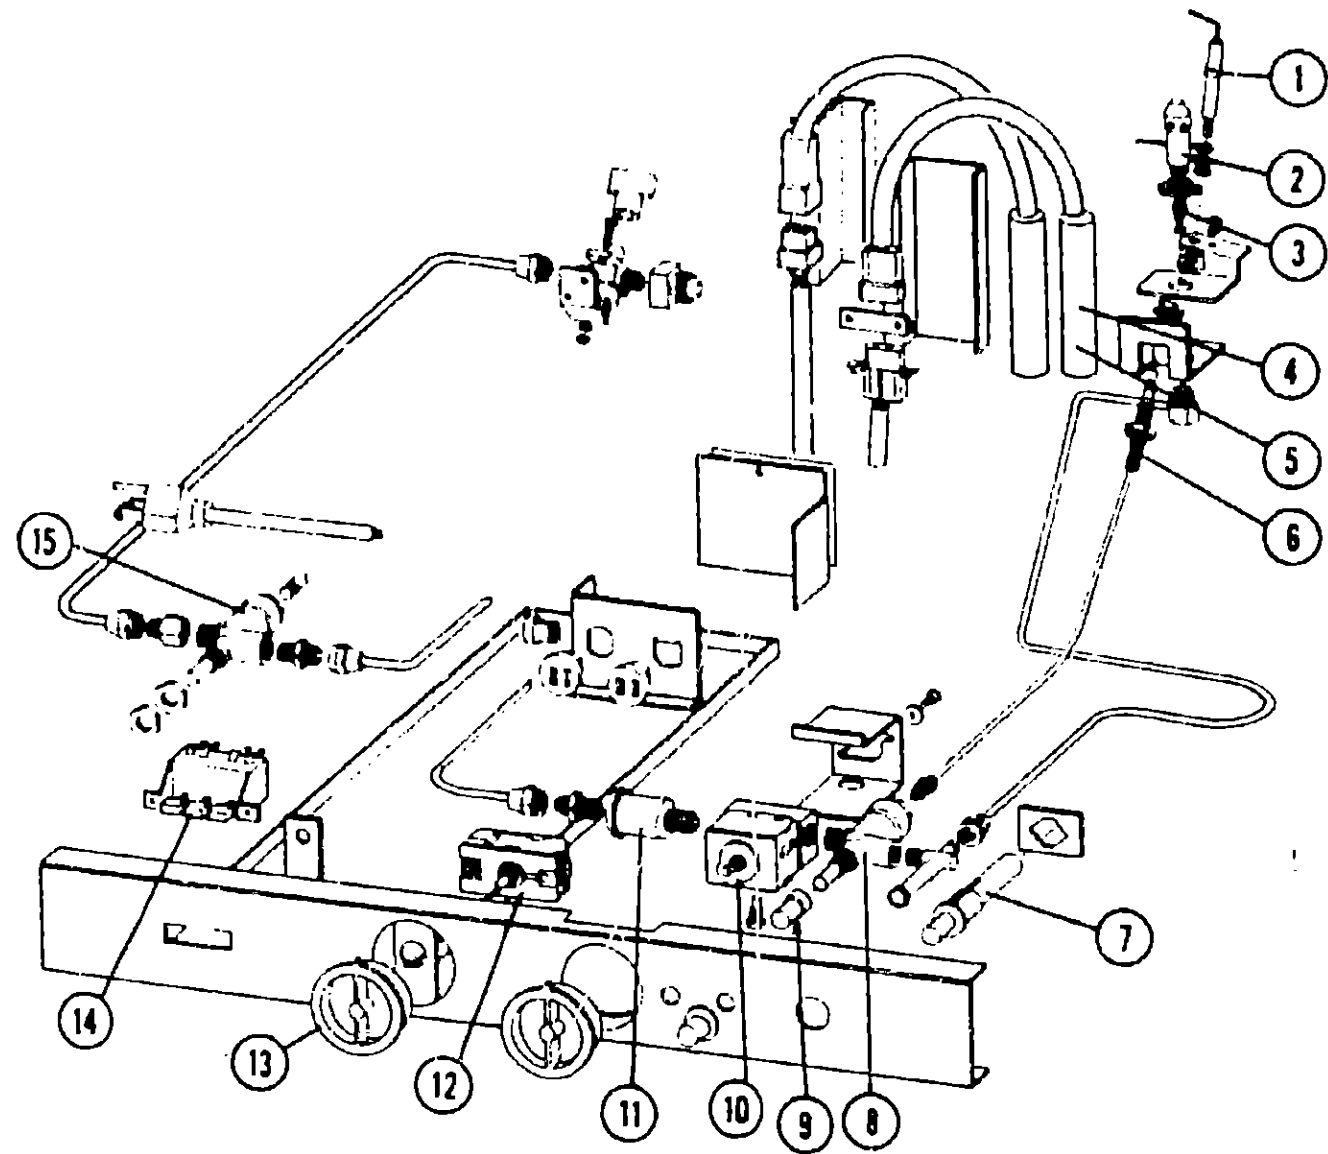

REFRIGERATOR GROUP (CONTINUED)

SIBIR REFRIGERATOR - ET230/2

Key	Part Number	U/M	Description
	049174-02-000	EA	Refrigerator - AC/DC/Gas - ET230/2 - 2 Door Model
1	049175-01-738	EA	Plug - Ignition
2	049175-01-736	EA	Head - Burner
3	049174-01-718	EA	Jet - Burner - Bray #13
4	049174-01-716	EA	Heater - 117 VAC - 220/95 Watt
5	049174-02-704	EA	Heater - 12 Volt - 160 Watt
6	049175-01-734	EA	Thermocouple
7	049175-01-737	EA	Igniter - Piezo
8	049175-01-733	EA	Valve - Safety
9	049174-01-754	EA	Cap - Pressure Test
10	049174-01-717	EA	Thermostat - Gas
11	049175-01-731	EA	Filter
12	049175-01-729	EA	Thermostat - Electric
13	049175-01-741	EA	Knob - Control
14	049174-02-703	EA	Switch - Push Button - 3 Way
15	049175-01-733	EA	Valve - Safety