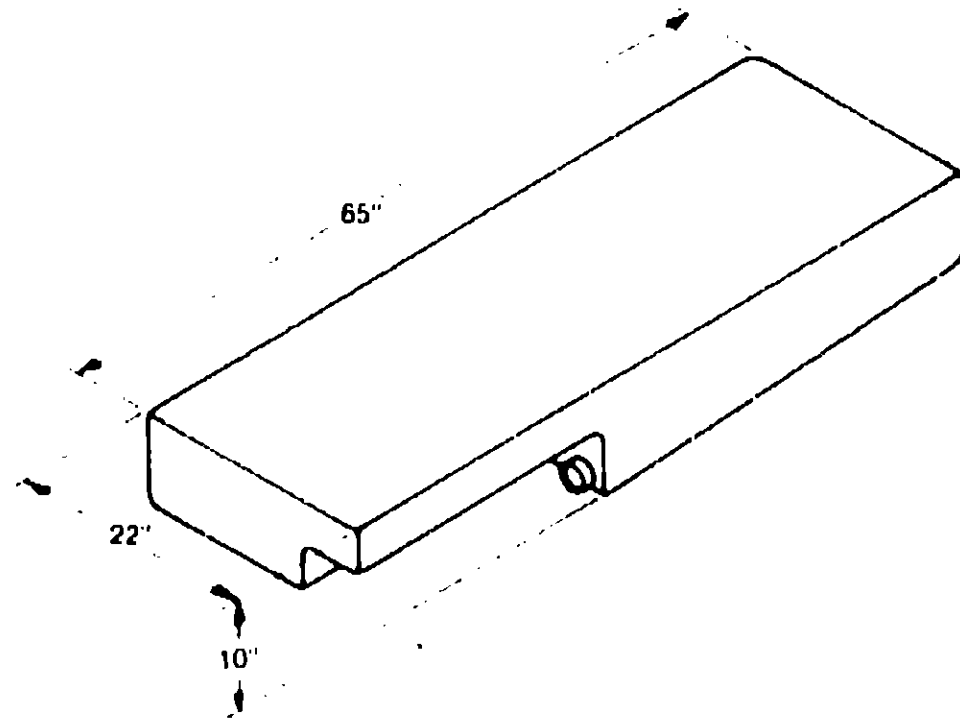

HOLDING TANK GROUP (CONTINUED)

Key Part Number U/M Description
053369-01-000 EA Holding Tank - Plastic - w/o Fittings

Used as a sewage tank
• Used as a gray water tank

1978 WINNEBAGO *WDU32RU
1979 WINNEBAGO *WDU32RU
*WDU32DU