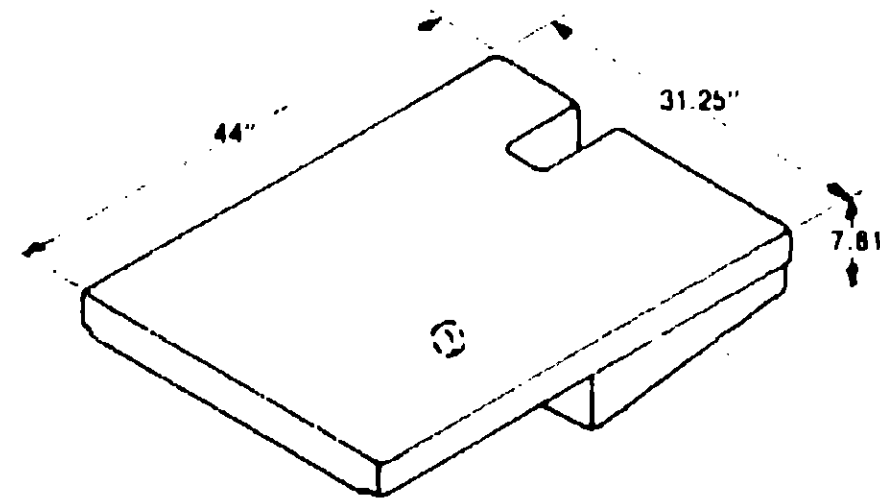

HOLDING TANK GROUP (CONTINUED)

Key Part Number U/M Description
056393-01-000 EA Holding Tank - Plastic - w/o Fittings

Used as a sewage tank
* Used as a gray water tank

1979 WINNEBAGO *WD424RH	1978 ITASCA *ID424RH