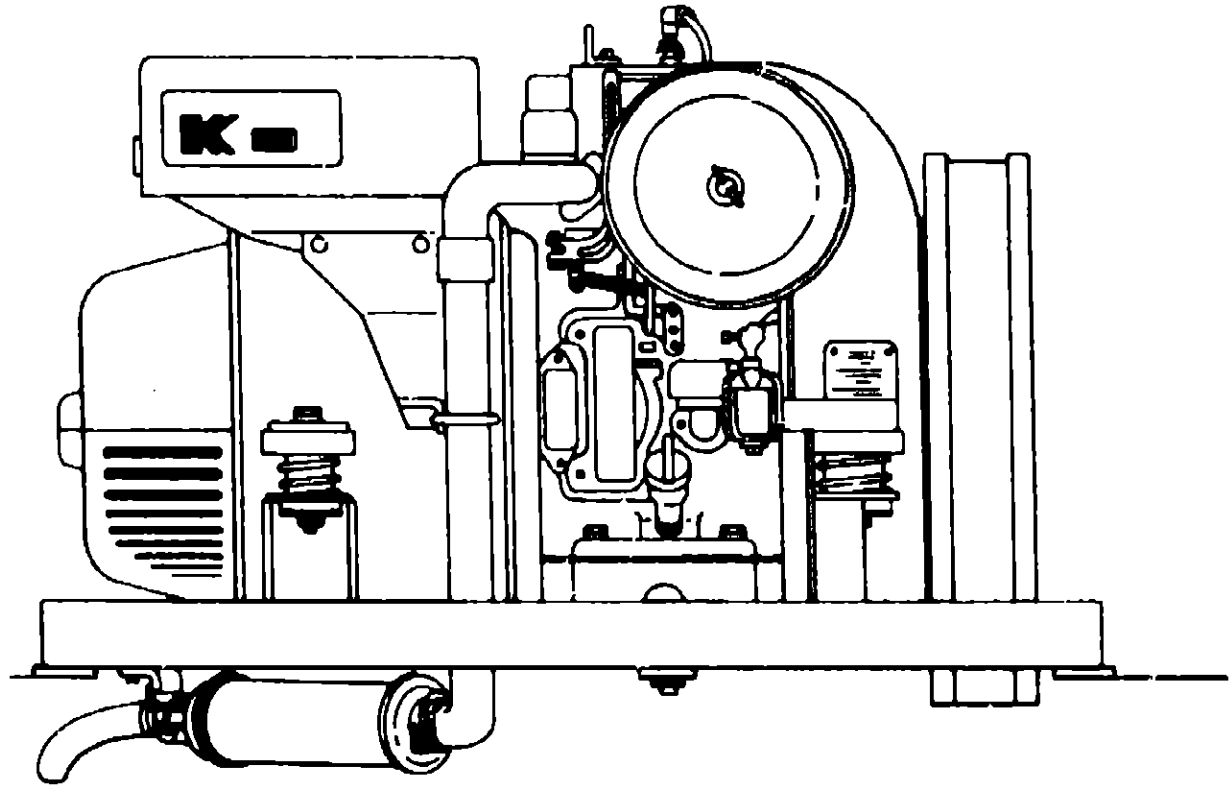

GENERATOR GROUP

KOHLER GENERATOR - 2.5 KW

Key	Part Number	U/M	Description
	040504-01-000	EA	Generator Asm. - 2.5KW - Kohler

Key	Part Number	U/M	Description
	040504-01-700	EA	Gasket - Fuel Bowl
	040504-01-711	EA	Gasket - Breaker Point Cover
	040504-01-721	EA	Repair Kit - Carburetor
	040504-01-794	EA	Gasket - Head
	040504-01-816	EA	Gasket - Valve Cover
	040504-01-773	EA	Condenser
	040504-01-736	EA	Gasket - Breather Cover
	040505-01-738	EA	Brush - AC
	040505-01-739	EA	Spring - AC or DC Brush
	040505-01-740	EA	Brush - DC
	040504-01-782	EA	Tee - Rubber - Mounting
	040504-01-783	EA	Cup - Rubber - Mounting
	040504-01-810	EA	Controller Asm.
	040504-01-769	EA	Stator
	040504-01-756	EA	Gasket - Oil Pan
	040504-01-772	EA	Choke - Automatic
	040504-01-836	EA	Pump - Fuel
	040504-01-746	EA	Filter - Breather
	040504-01-744	EA	Element - Air Cleaner
	040504-01-713	EA	Points - Breaker