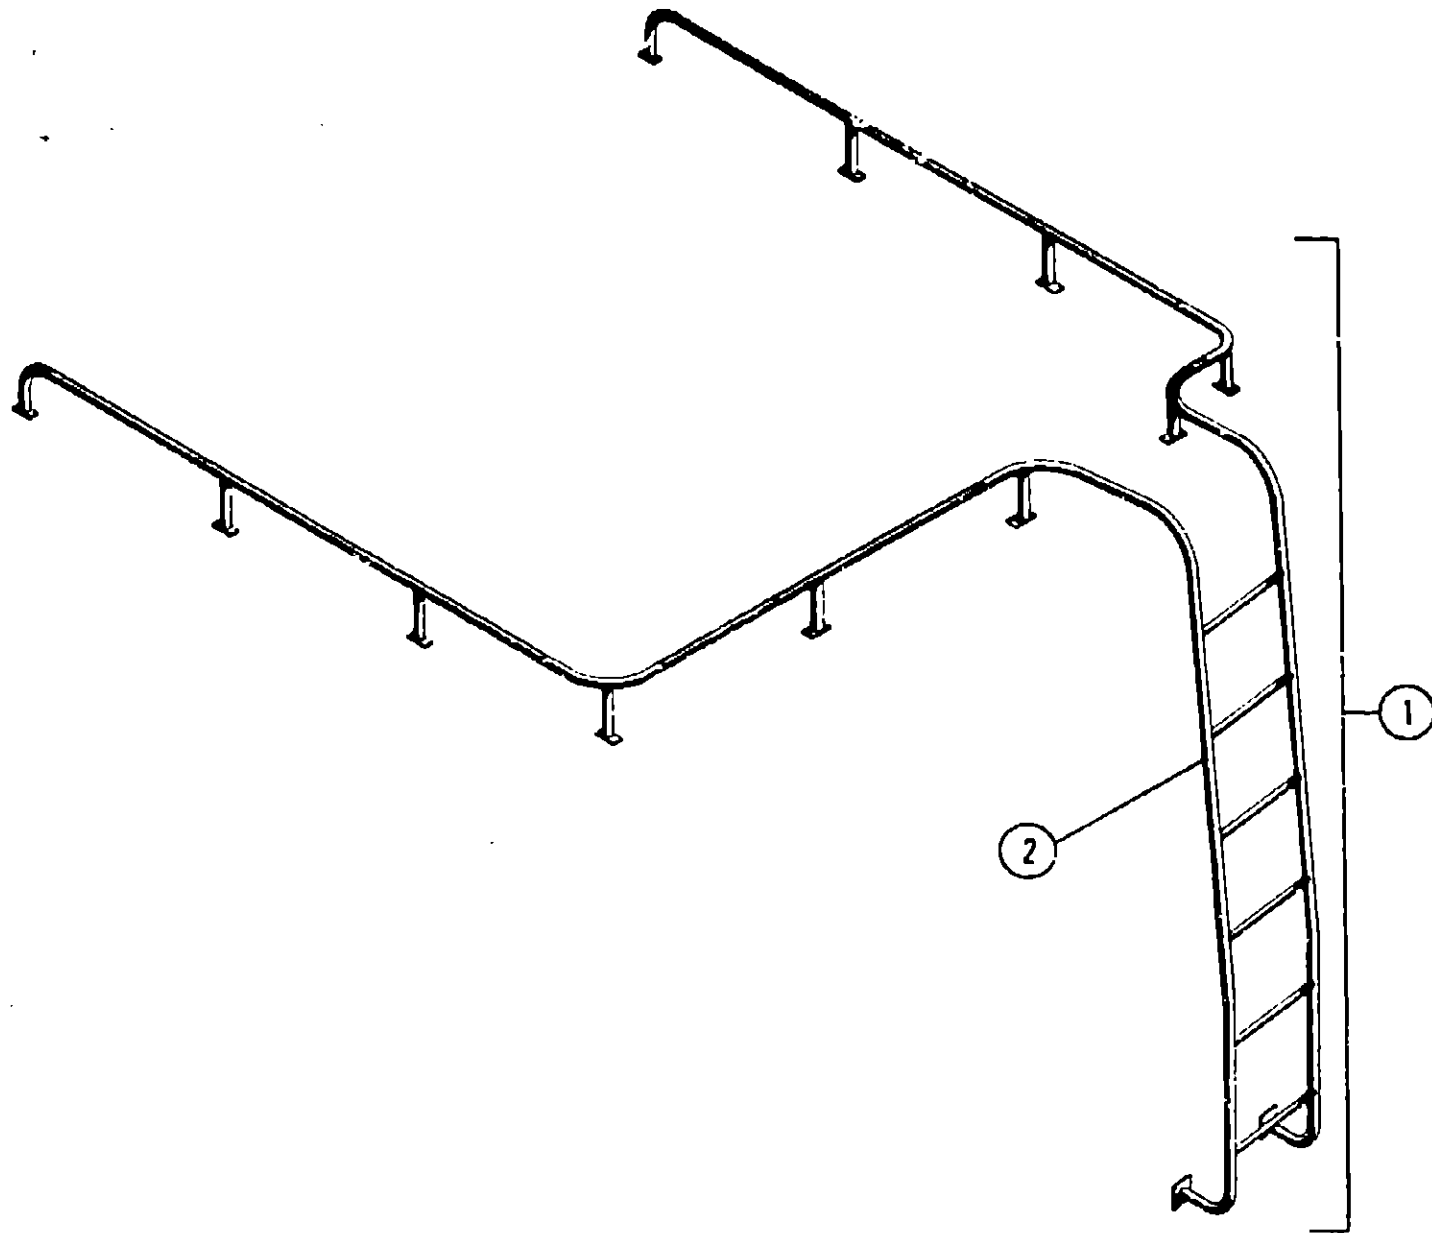

LUGGAGE RACK AND LADDER GROUP

LUGGAGE RACK AND LADDER GROUP (CONTINUED)

Key	Part Number	U/M	Description
1	038685-01-000	EA	Ladder Asm. w/Luggage Rack - Round Tube
2	038685-02-000	EA	Ladder Only for Rack and Ladder Asm.

Key	Part Number	U/M	Description
1	038686-01-000	EA	Ladder Asm. - w/Luggage Rack - Round Tube
2	038686-02-000	EA	Ladder Only for Rack and Ladder Asm.

1975-1979 COMMON ITEMS FICHE TABLE OF CONTENTS

Introduction	A-1 - A-2
Air Conditioner Group	A-3 - A-14
Cabinetry Hardware Group	A-15 - B-18
Chevrolet Chassis Parts Group	B-19 - B-24
Control Center Group	C-1 - C-2
Furnace Group	C-3 - D-12
Generator Group	D-13 - E-4
Holding Tank Group	E-5 - E-24
Luggage Rack and Ladder Group	F-1 - F-6
Plumbing Hardware	F-7 - G-12
Range Group	G-13 - H-2
Range Hood Group	H-3 - H-4
Refrigerator Group	H-5 - J-12
Roof Vent Group	J-13 - J-15
Speed Control Group	J-17 - K-2
Toilet Group	K-3 - K-8
Water Heater Group	K-9 - K-18
Wheel Cover Group	K-19 - K-20
Windshield Wiper/Washer Group	K-21 - L-4

LUGGAGE RACK AND LADDER GROUP INDEX

038685-01-000	F-1
038686-01-000	F-2
040899-01-000	F-3
041035-01-000	F-4
042344-01-000	F-5
051056-01-000	F-6