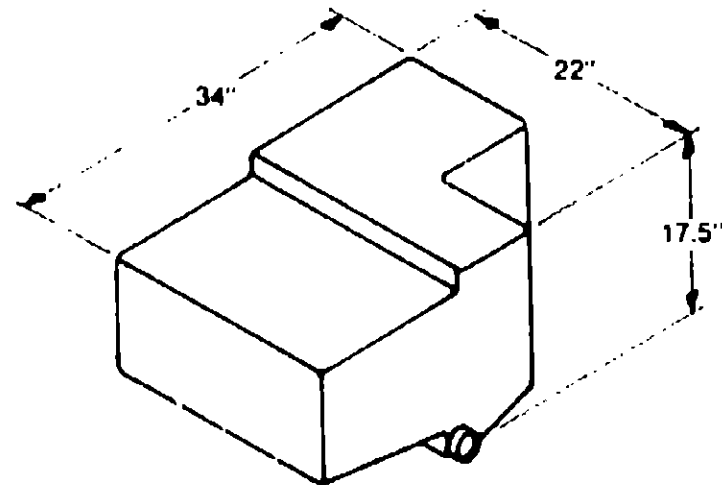

Key Part Number U/M Description
053370-01-000 EA Holding Tank - Plastic - w/o Fittings

Used as a sewage tank
• Used as a gray water tank

1978 WINNEBAGO WDU32RU
WDU32DU