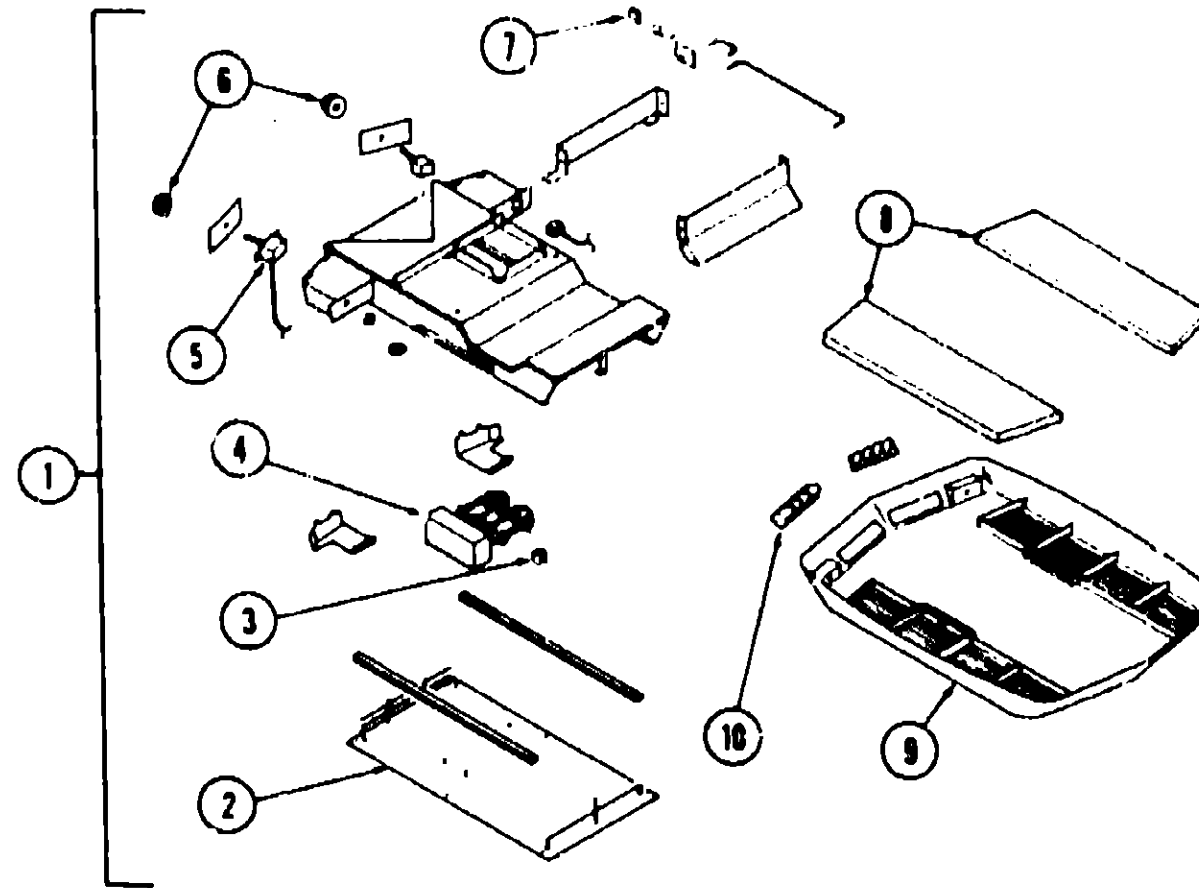

AIR CONDITIONER GROUP (CONTINUED)

CEILING ASSEMBLY - 13,500 BTU COLEMAN AIR CONDITIONER - HEAT AND COOL - 8723A718

Key	Part Number	U/M	Description
1	049776-01-000	EA	Shroud Asm. - Inside Ceiling - Heat and Cool 13,500 BTU - Coleman
2	049774-01-708	EA	Heat Strip - Bottom
3	042204-01-718	EA	Switch - Limit - Open 160° - Close 110°
4	049774-01-707	EA	Heat Element - 1600 Watt - 120 Volt - AC
5	042205-01-702	EA	Thermostat - Heat/Cool - 89° In - 58° Out
6	049774-01-705	EA	Knob - Control - (One)
7	049774-01-704	EA	Cap - Lever
8	042204-J1-711	EA	Filter - Package of 2
9	049774-01-706	EA	Ceiling Shroud (Cover Only) Inside - Ivory - Plastic
10	042204-01-713	EA	Louver Asm. w/Washer

1975-1978 COMMON ITEMS FICHE TABLE OF CONTENTS

Introduction	A-1 - A-2
Air Conditioner Group	A-3 - A-14
Cabinetry Hardware Group	A-15 - B-18
Chevrolet Chassis Parts Group	B-19 - B-24
Control Center Group	C-1 - C-2
Furnace Group	C-3 - D-12
Generator Group	D-13 - E-4
Holding Tank Group	E-5 - E-24
Luggage Rack and Ladder Group	F-1 - F-6
Plumbing Hardware	F-7 - G-12
Range Group	G-13 - H-2
Range Hood Group	H-3 - H-4
Refrigerator Group	H-5 - J-12
Roof Vent Group	J-13 - J-15
Speed Control Group	J-17 - K-2
Toilet Group	K-3 - K-8
Water Heater Group	K-9 - K-18
Wheel Cover Group	K-19 - K-20
Windshield Wiper/Washer Group	K-21 - L-4

AIR CONDITIONER GROUP INDEX

Mach I - 10,000 BTU - Coleman	A-3 - A-4
Mach III - 13,500 BTU - Coleman	A-5 - A-6
11,000 BTU - Coleman	A-7 - A-8
13,500 BTU - Coleman	A-9 - A-10
Inside Shroud - Mach I and III	A-11
Inside Shroud - 11,000 BTU - Cool Only	A-12
Inside Shroud - 13,500 BTU - Cool Only	A-13
Inside Shroud - 13,500 BTU - Heat & Cool	A-14