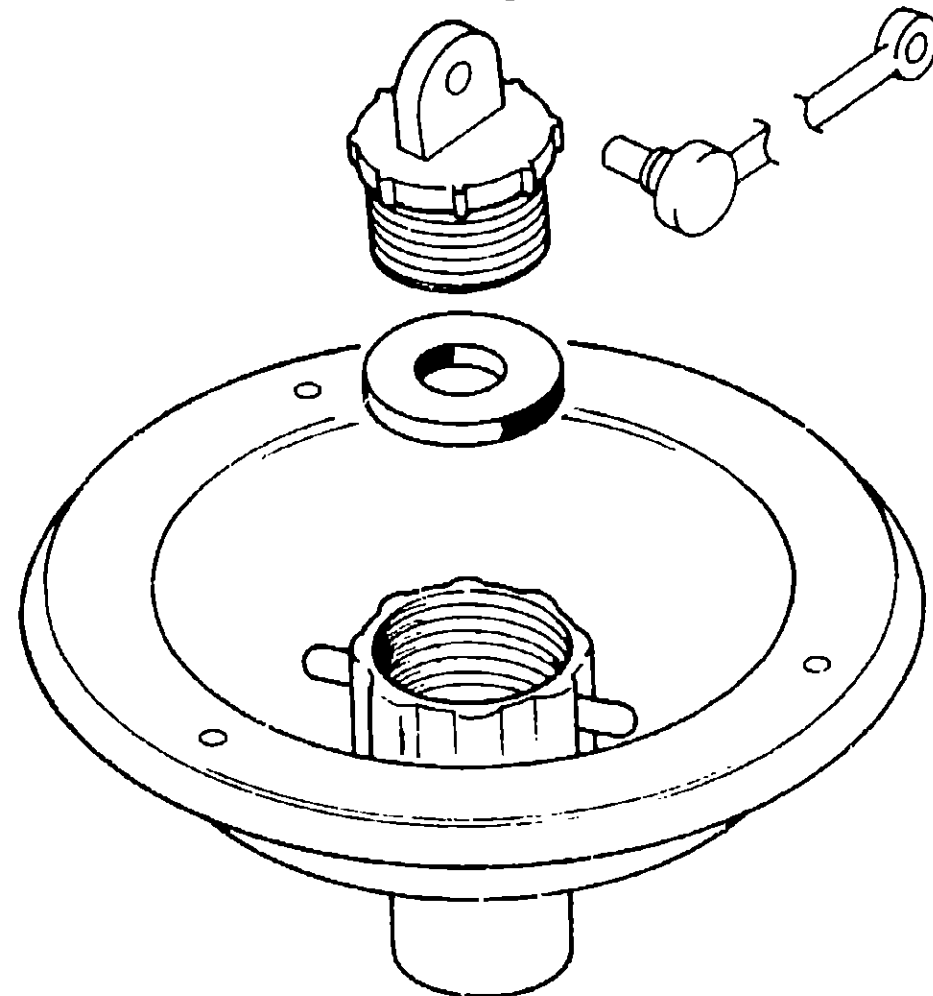

Key	Part Number	U/M	Description
	011020-01-000	EA	Water Fill - Recessed - Off White
	011020-02-000	EA	Water Fill - Recessed - Beige

Key	Part Number	U/M	Description
	010230-02-000	EA	Fill - City Water - Recessed - Off White
	010230-01-000	EA	Fill - City Water - Recessed - White