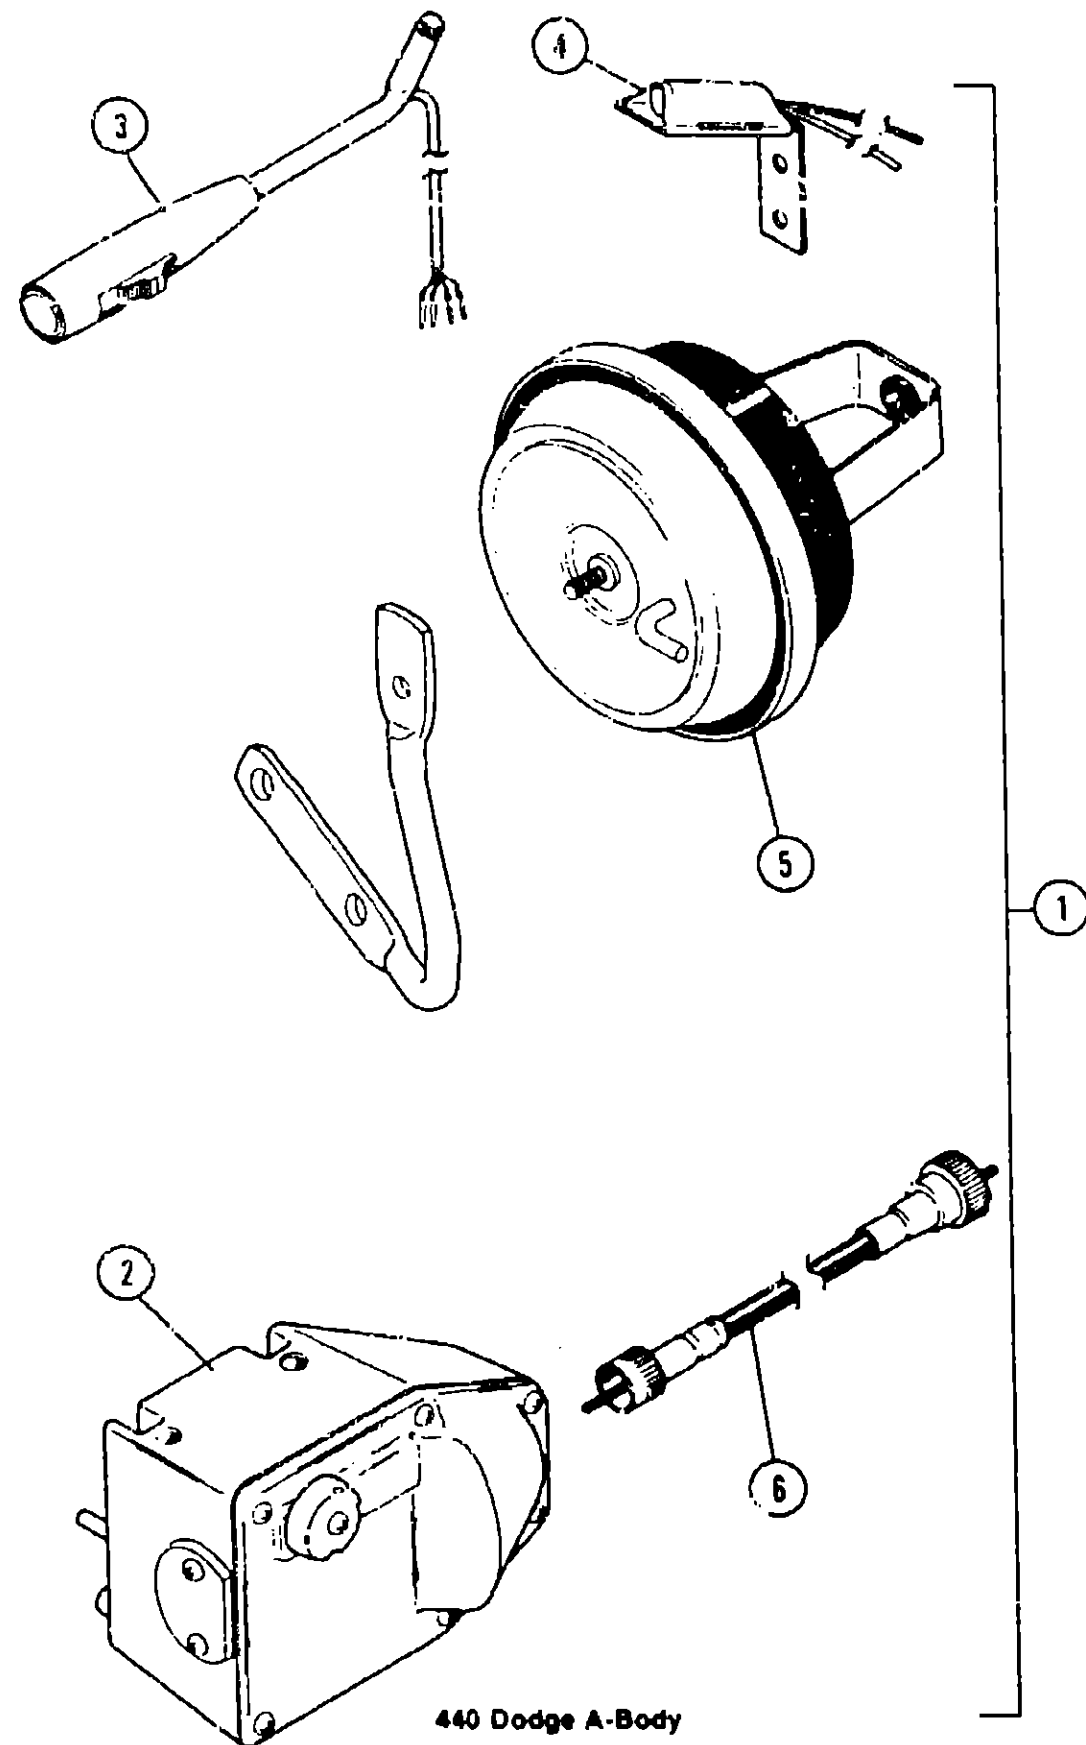

SPEED CONTROL GROUP (CONTINUED)

440 Dodge A-Body

Key	Part Number	U/M	Description
1	024746-01-000	EA	Speed Control Package - 440 C.I.D. Dodge - Lever Type - A-Body
2	007255-01-700	EA	Regulator Asm.
3	024746-01-702	EA	Switch - Engage Lever
4	007255-01-704	EA	Switch Asm. - Decelerate
5	024746-01-701	EA	Servo Asm.
6	007255-01-703	EA	Cable Asm. - Transmission
7	024746-01-700	EA	Relay - Speed Control
8	024746-01-703	EA	Harness Asm.
			Not Illustrated