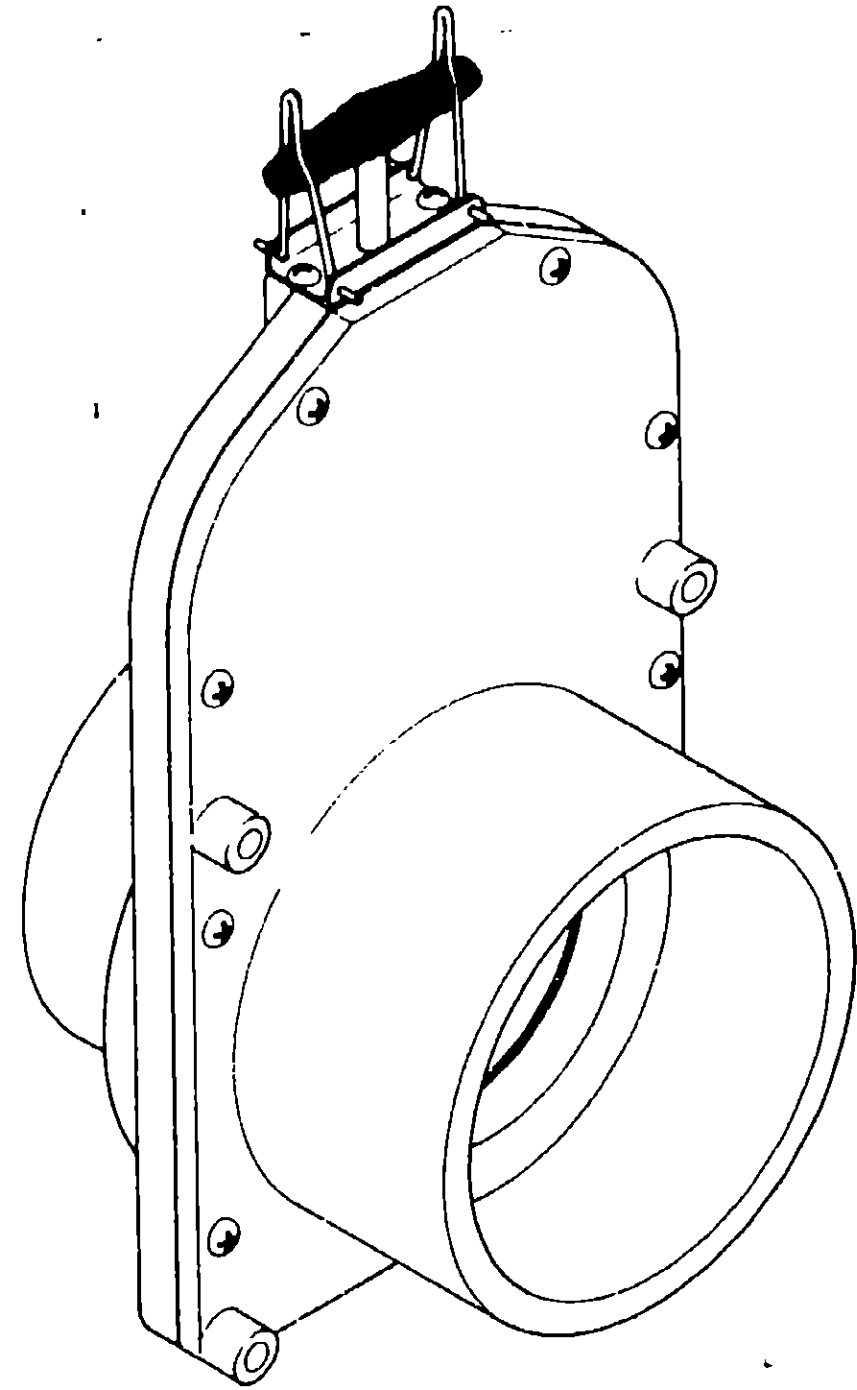

PLUMBING HARDWARE GROUP (CONTINUED)

Key	Part Number	U/M	Description
	010210-01-000	EA	Valve - Sanitary - Thetford 3HB - w/Handle