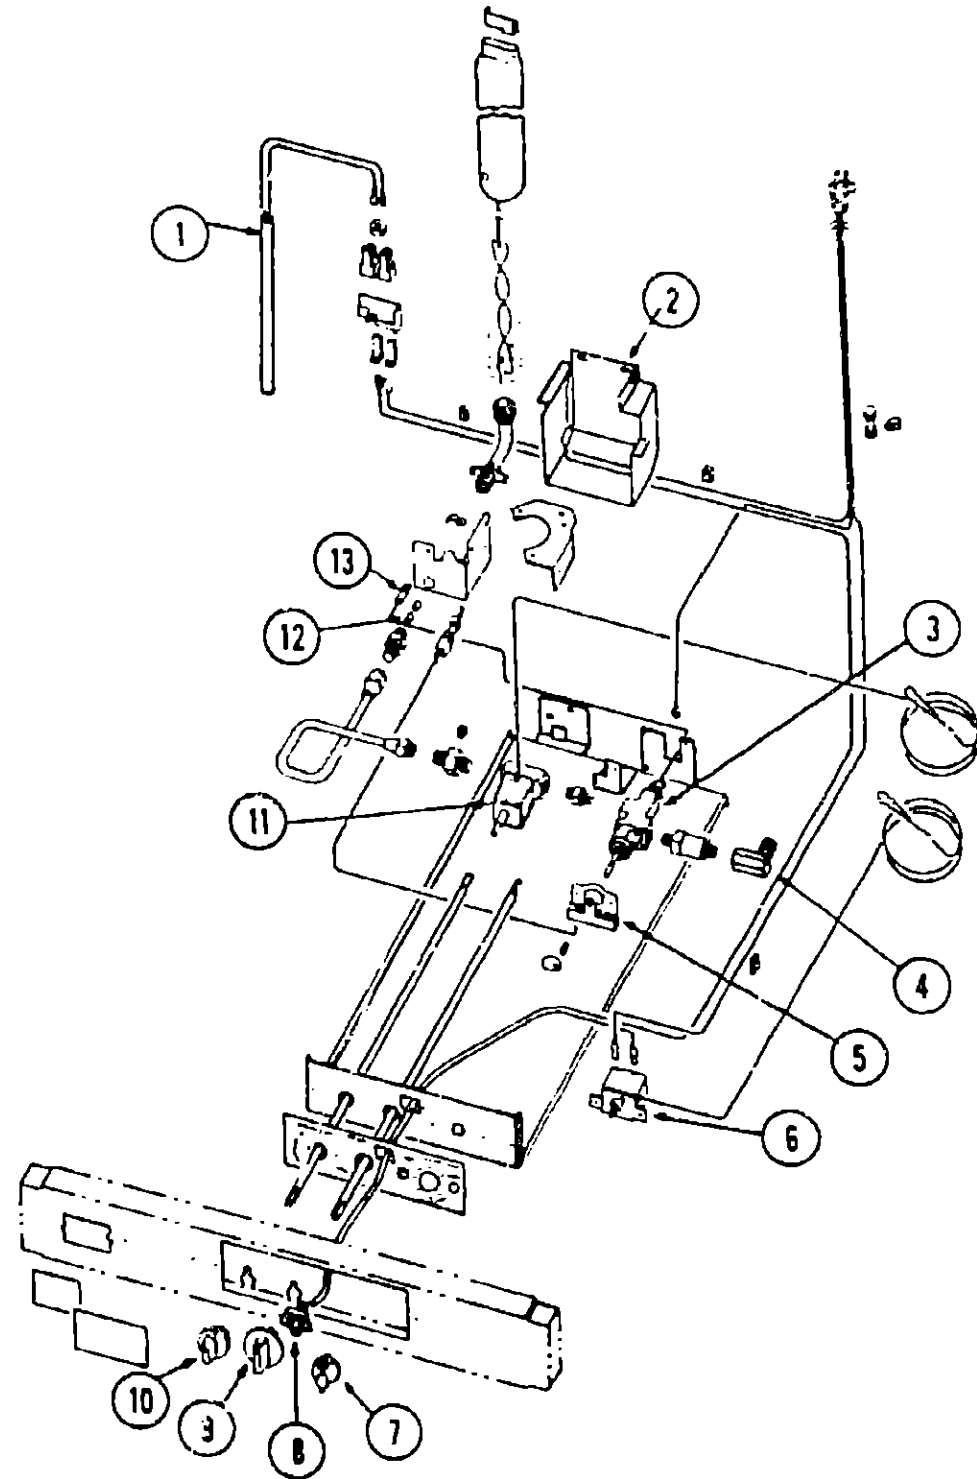

REFRIGERATOR GROUP (CONTINUED)

WINNEBAGO REFRIGERATOR - W8EG (CONTINUED)

Key	Part Number	U/M	Description
1	034542-01-824	EA	Heater - Electric
2	034545-01-774	EA	Tube - Mixture
3	034543-01-849	EA	Device - Flame Failure
4	034543-01-848	EA	Filter - Gas
5	034543-01-865	EA	Device - Ignition
6	034542-01-826	EA	Thermostat - Electric
7	034543-01-876	EA	Knob - Electric Thermostat
8	034542-01-825	EA	Switch - Slide
9	034543-01-877	EA	Knob - Gas - On/Off
10	034543-01-878	EA	Knob - Gas Thermostat
11	034542-01-815	EA	Thermostat - Gas
12	034542-01-816	EA	Orifice - Burner
13	034543-01-861	EA	Thermo Element