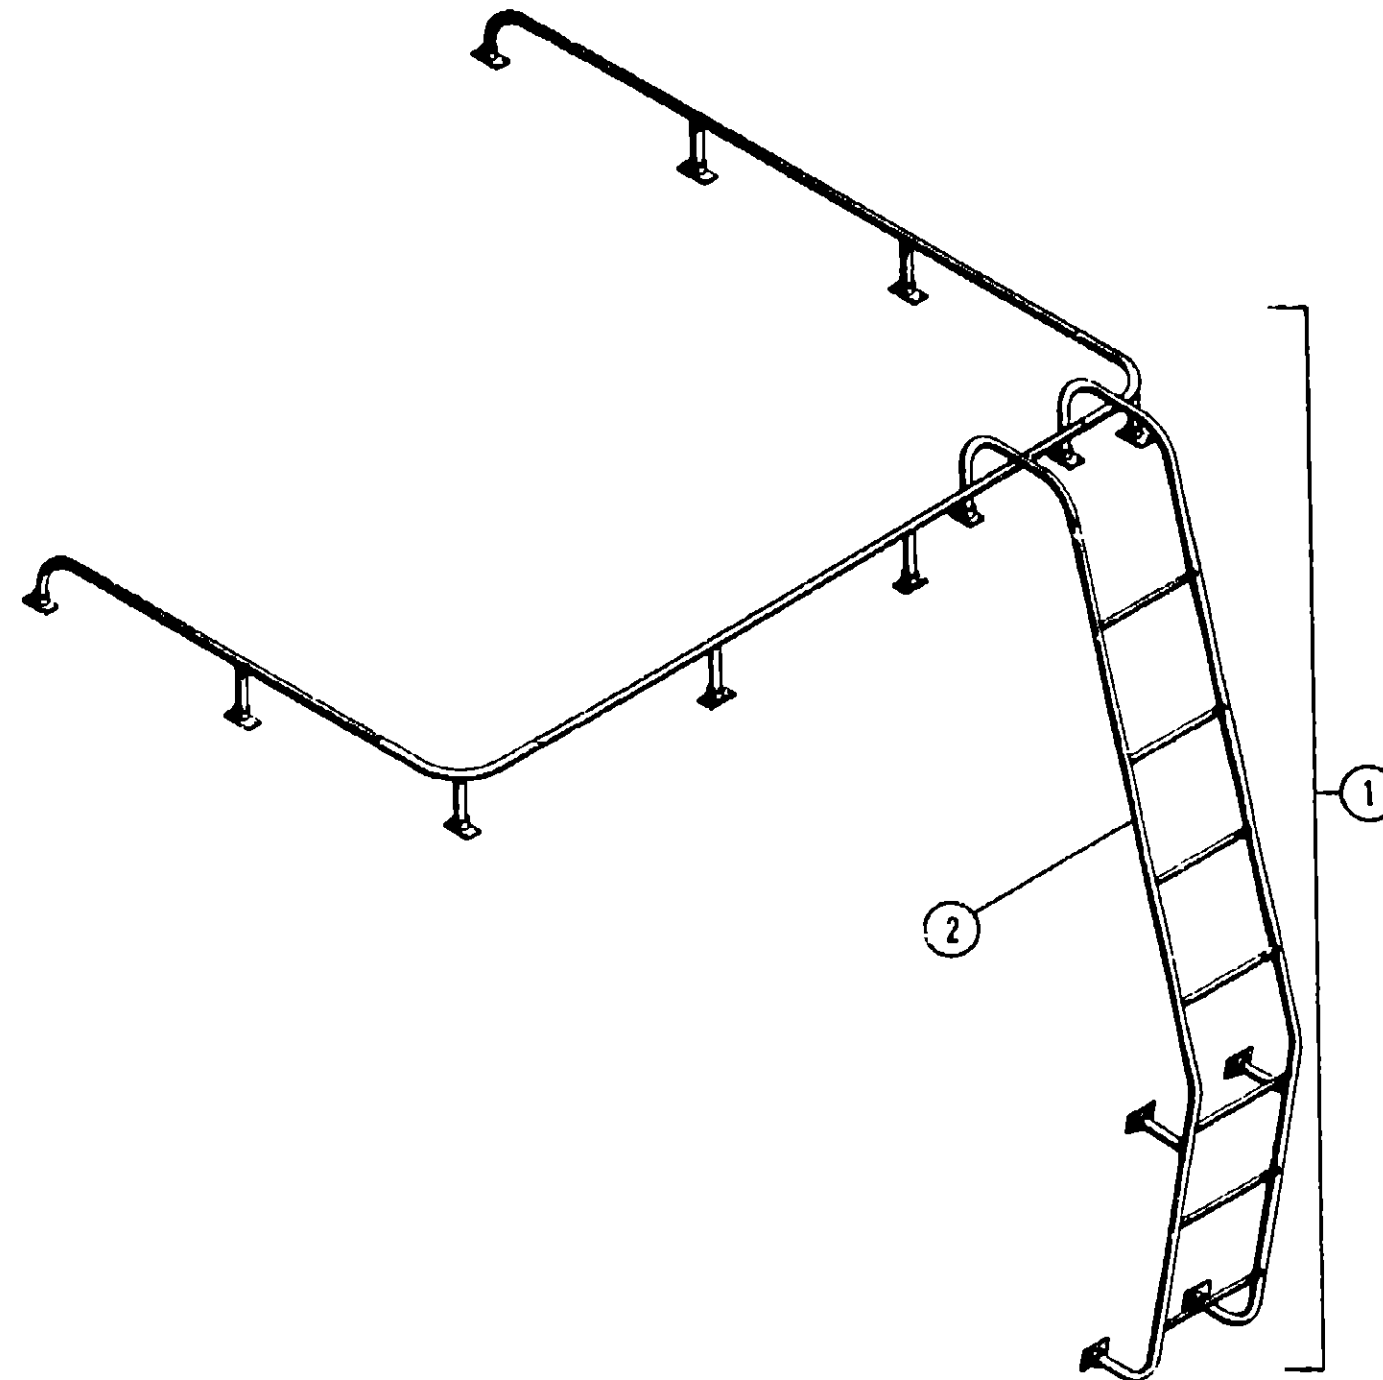

LUGGAGE RACK AND LADDER GROUP (CONTINUED)

LUGGAGE RACK AND LADDER GROUP (CONTINUED)

**1975-1979 COMMON ITEMS FICHE
TABLE OF CONTENTS**

Introduction	A-1 - A-2
Air Conditioner Group	A-3 - A-14
Cabinetry Hardware Group	A-15 - B-18
Chevrolet Chassis Parts Group	B-19 - B-24
Control Center Group	C-1 - C-2
Furnace Group	C-3 - D-12
Generator Group	D-13 - E-4
Holding Tank Group	E-5 - E-24
Luggage Rack and Ladder Group	F-1 - F-6
Plumbing Hardware	F-7 - G-12
Range Group	G-13 - H-2
Range Hood Group	H-3 - H-4
Refrigerator Group	H-5 - J-12
Roof Vent Group	J-13 - J-15
Speed Control Group	J-17 - K-2
Toilet Group	K-3 - K-8
Water Heater Group	K-9 - K-18
Wheel Cover Group	K-19 - K-20
Windshield Wiper/Washer Group	K-21 - L-4

**LUGGAGE RACK AND LADDER
GROUP INDEX**

038685-01-000	F-1
038686-01-000	F-2
040899-01-000	F-3
041086-01-000	F-4
042344-01-000	F-5
051056-01-000	F-6

Key	Part Number	U/M	Description
1	040899-01-000	EA	Ladder Asm. w/Luggage Rack - Round Tube
2	040899-02-000	EA	Ladder Only for Rack and Ladder Asm.

Key	Part Number	U/M	Description
1	041086-01-000	EA	Ladder Asm. - w/Luggage Rack - Round Tube
2	041086-02-000	EA	Ladder Only for Rack and Ladder Asm.