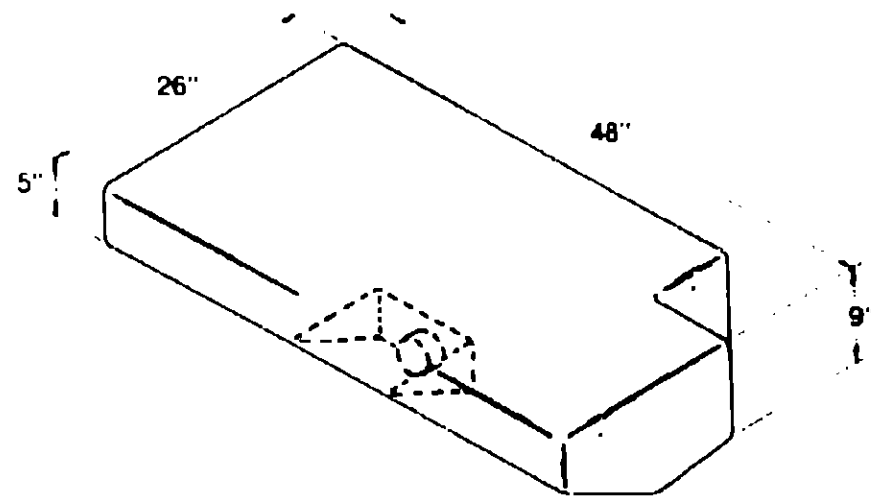

Key Part Number U/M Description
042032-01-000 EA Holding Tank - Plastic - w/o Fittings

Used as a sewage tank
*Used as a gray water tank

1976 ITASCA

C22C