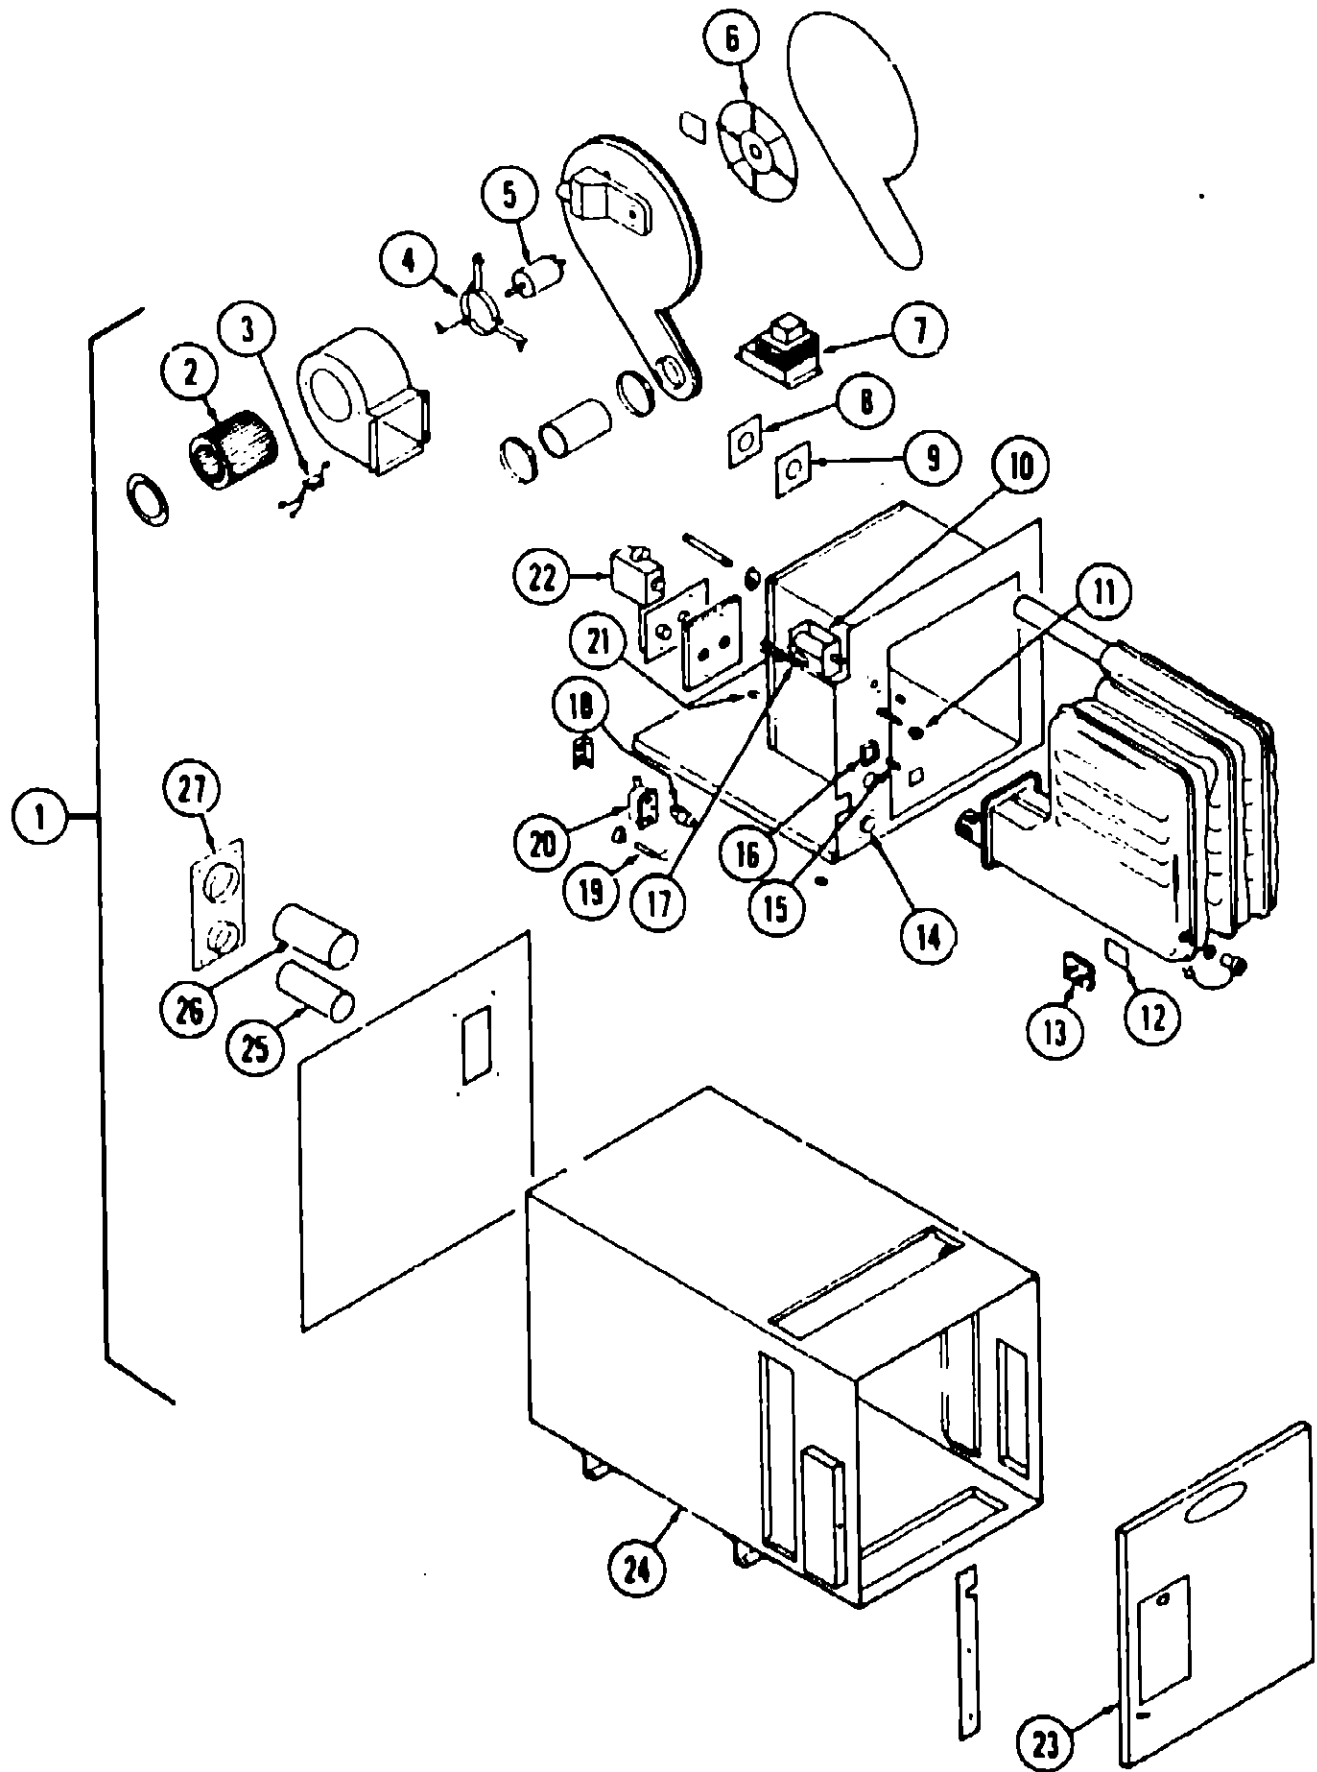

FURNACE GROUP (CONTINUED)

Key	Part Number	U/M	Description
1	034014-01-000	EA	Furnace - Lear-Siegler - SRF-32
2	034196-01-000	EA	Wheel - Blower
3	034197-01-000	EA	Switch - Sail
4	034199-01-000	EA	Mount - Motor
5	034200-01-000	EA	Motor
6	034205-01-000	EA	Impellor
7	034192-01-000	EA	Transformer
8	034191-01-000	EA	Plate - Outlet
9	034190-01-000	EA	Gasket - Outlet
10	034177-01-000	EA	Igniter
11	034175-01-000	EA	Knob
12	034169-01-000	EA	Gasket - Pilot
13	034168-01-000	EA	Pilot
14	034173-01-000	EA	Switch - Limit
15	034171-01-000	EA	Fuse
16	034172-01-000	EA	Holder - Fuse
17	034176-01-000	EA	Rod - Control
18	034178-01-000	EA	Switch - Fan
19	034179-01-000	EA	Capacitor
20	034181-01-000	EA	Relay
21	034183-01-000	EA	Orifice
22	034186-01-000	EA	Valve - Gas
23	034207-01-000	EA	Front Panel
24	034211-01-000	EA	Case
25	034213-01-000	EA	Tube - Adaptor - Lower
26	034214-01-000	EA	Tube - Adaptor - Upper
27	034215-01-000	EA	Plate - Vent
.	034014-01-700	EA	Thermocouple
.	034014-01-701	EA	Solenoid - Gas Valve
.	Not Illustrated		

FURNACE GROUP (CONTINUED)

LEAR-SIEGLER FURNACE

1975-1979 COMMON ITEMS FICHE TABLE OF CONTENTS

Introduction	A-1 - A-2
Air Conditioner Group	A-3 - A-14
Cabinetry Hardware Group	A-15 - B-18
Chevrolet Chassis Parts Group	B-19 - B-24
Control Center Group	C-1 - C-2
Furnace Group	C-3 - D-12
Generator Group	D-13 - E-4
Holding Tank Group	E-5 - E-24
Luggage Rack and Ladder Group	F-1 - F-6
Plumbing Hardware	F-7 - G-12
Range Group	G-13 - H-2
Range Hood Group	H-3 - H-4
Refrigerator Group	H-5 - J-12
Roof Vent Group	J-13 - J-15
Speed Control Group	J-17 - K-2
Toilet Group	K-3 - K-8
Water Heater Group	K-9 - K-18
Wheel Cover Group	K-19 - K-20
Windshield Wiper/Washer Group	K-21 - L-4

FURNACE GROUP INDEX

Coleman - 4023 - 23,000 BTU	C-3 - C-4
Coleman - 4028 - 28,000 BTU	C-5 - C-6
Coleman - 4030 - 30,000 BTU	C-7 - C-8
Coleman - 4225 - 23,000 BTU	C-9 - C-10
Coleman - 4230 - 28,000 BTU	C-11 - C-12
Coleman - 4235 - 31,000 BTU	C-13 - C-14
Coleman - 4318 - 18,000 BTU	C-15 - C-16
Coleman - 4319 - 19,000 BTU	C-17 - C-18
Coleman - 4322 - 22,000 BTU	C-19 - C-20
Coleman - 4322 - 22,000 BTU w/Electric Ignition	C-21 - C-22
Coleman - 4328 - 28,000 BTU	C-23 - C-24
Coleman - 4328 - 28,000 BTU w/Electric Ignition	D-1 - D-2
Coleman - 4324 - 24,000 BTU w/Electronic Ignition	D-3 - D-4
Coleman - 4330 - 30,000 BTU w/Electronic Ignition	D-5 - D-6
Coleman - 4332 - 34,000 BTU w/Electronic Ignition	D-7 - D-8
Lear - Siegler - SRF32 - 32,000 BTU	D-9 - D-10
Suburban - NT16 - 18,000 BTU	D-11 - D-12