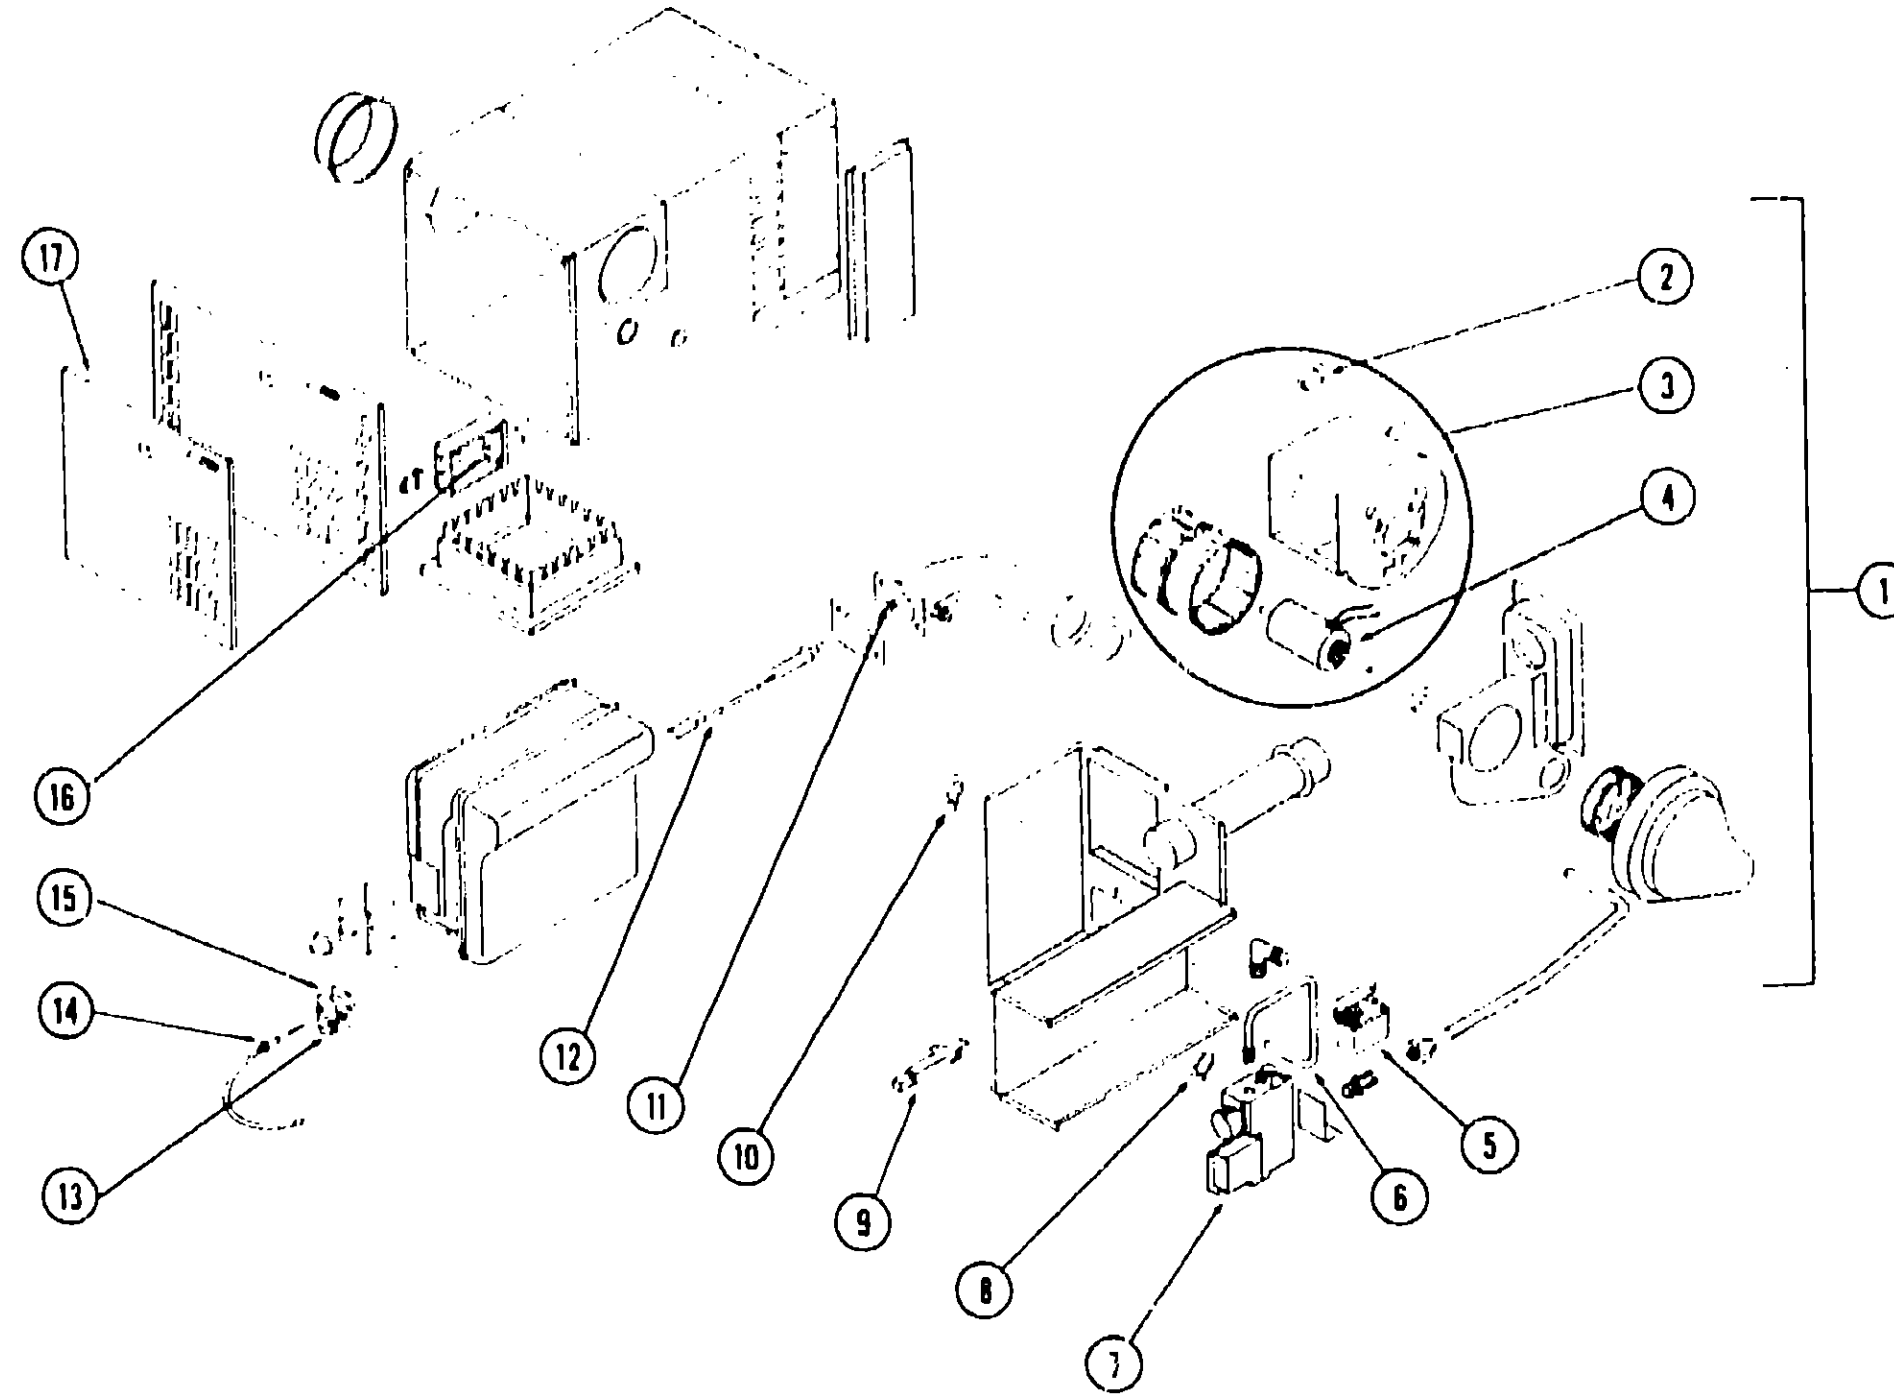

FURNACE GROUP (CONTINUED)

FURNACE - COLEMAN - 4318

Key	Part Number	U/M	Description
1	049041-01-000	EA	Furnace - 16,000 BTU - Under Counter Coleman - 4300 Series
2	049042-01-703	EA	Switch - Sail
3	049041-01-706	EA	Blower Asm.
4	049041-01-704	EA	Motor
5	700088-35-000	EA	Relay - 12 Volt - 3 Amp.
6	049041-01-702	EA	Tube - Pilot - Formed Steel
7	049042-01-704	EA	Valve - Gas - 12 Volt - 6 Amp.
8	049042-01-700	EA	Switch - Fan - Close 130° - Open 110°
9	049042-01-706	EA	Igniter

Key	Part Number	U/M	Description
10	049041-01-700	EA	Switch - Limit - Open 210° - Close 170°
11	033269-01-725	EA	Orifice - .046"
12	049041-01-705	EA	Burner (Aluminized)
13	049042-01-712	EA	Orifice - Pilot
14	049041-01-703	EA	Thermocouple
15	049042-01-705	EA	Pilot w/Orifice
16	049041-01-701	EA	Circuit Breaker
17	049041-02-000	EA	Door - Front Return Air

1975-1979 COMMON ITEMS FICHE TABLE OF CONTENTS

Introduction	A-1 - A-2
Air Conditioner Group	A-3 - A-14
Cabinetry Hardware Group	A-15 - B-18
Chevrolet Chassis Parts Group	B-19 - B-24
Control Center Group	C-1 - C-2
Furnace Group	C-3 - D-12
Generator Group	D-13 - E-4
Holding Tank Group	E-5 - E-24
Luggage Rack and Ladder Group	F-1 - F-6
Plumbing Hardware	F-7 - G-12
Range Group	G-13 - H-2
Range Hood Group	H-3 - H-4
Refrigerator Group	H-5 - J-12
Roof Vent Group	J-13 - J-15
Speed Control Group	J-17 - K-2
Toilet Group	K-3 - K-8
Water Heater Group	K-9 - K-18
Wheel Cover Group	K-19 - K-20
Windshield Wiper/Washer Group	K-21 - L-4

FURNACE GROUP INDEX

Coleman - 4023 - 23,000 BTU	C-3 - C-4
Coleman - 4028 - 28,000 BTU	C-5 - C-6
Coleman - 4030 - 30,000 BTU	C-7 - C-8
Coleman - 4225 - 23,000 BTU	C-9 - C-10
Coleman - 4230 - 28,000 BTU	C-11 - C-12
Coleman - 4235 - 31,000 BTU	C-13 - C-14
Coleman - 4316 - 16,000 BTU	C-15 - C-16
Coleman - 4319 - 19,000 BTU	C-17 - C-18
Coleman - 4322 - 22,000 BTU	C-19 - C-20
Coleman - 4322 - 22,000 BTU w/Electric Ignition	C-21 - C-22
Coleman - 4328 - 28,000 BTU	C-23 - C-24
Coleman - 4328 - 28,000 BTU w/Electric Ignition	D-1 - D-2
Coleman - 4324 - 24,000 BTU w/Electronic Ignition	D-3 - D-4
Coleman - 4330 - 30,000 BTU w/Electronic Ignition	D-5 - D-6
Coleman - 4332 - 34,000 BTU w/Electronic Ignition	D-7 - D-8
Lear - Siegler - SRF32 - 32,000 BTU	D-9 - D-10
Suburban - NT16 - 16,000 BTU	D-11 - D-12