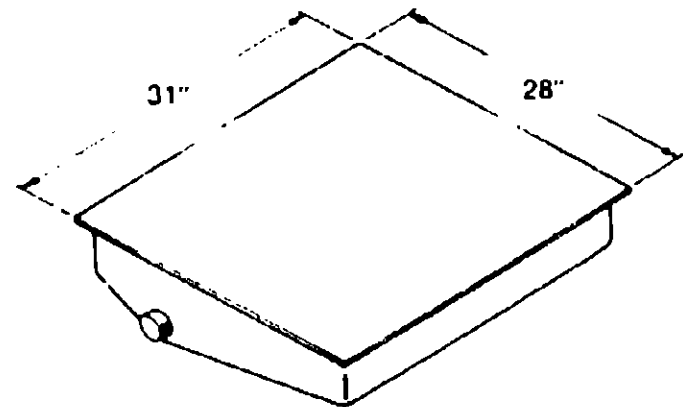

Key	Part Number	U/M	Description
	023860-01-000	EA	Holding Tank - Fiberglass

Used as a sewage tank
*Used as a gray water tank

1975 ITASCA

*C25A