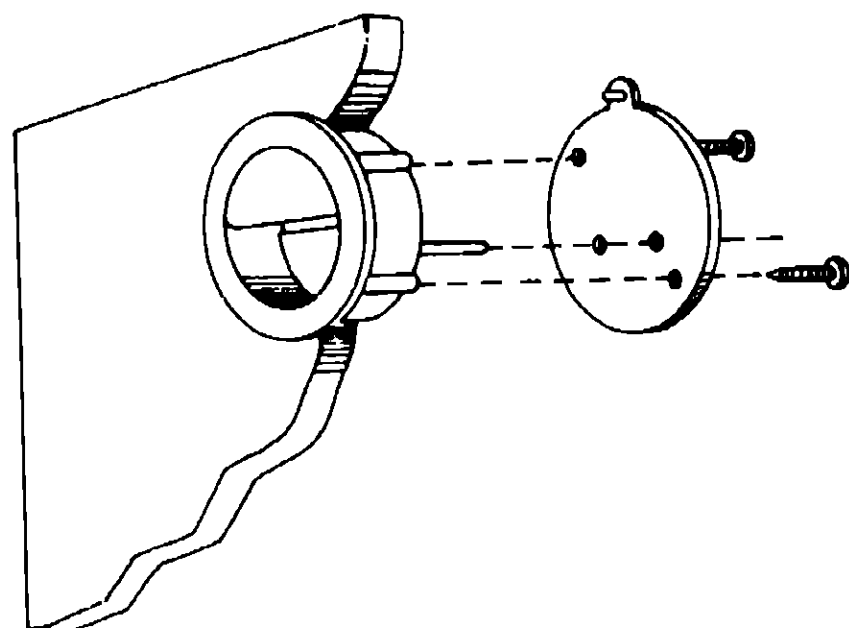

CABINETHY HARDWARE GROUP

Key	Part Number	U/M	Description
	057945-01-KG1	EA	Kit - Door Latch - Flat Latch - Winnebago Kit Contains Screws, Latch, Strike and Backplate
	057945-01-K08	EA	Kit - Door Latch - Flat Latch - Itasca Kit Contains Screws, Latch, Strike and Backplate