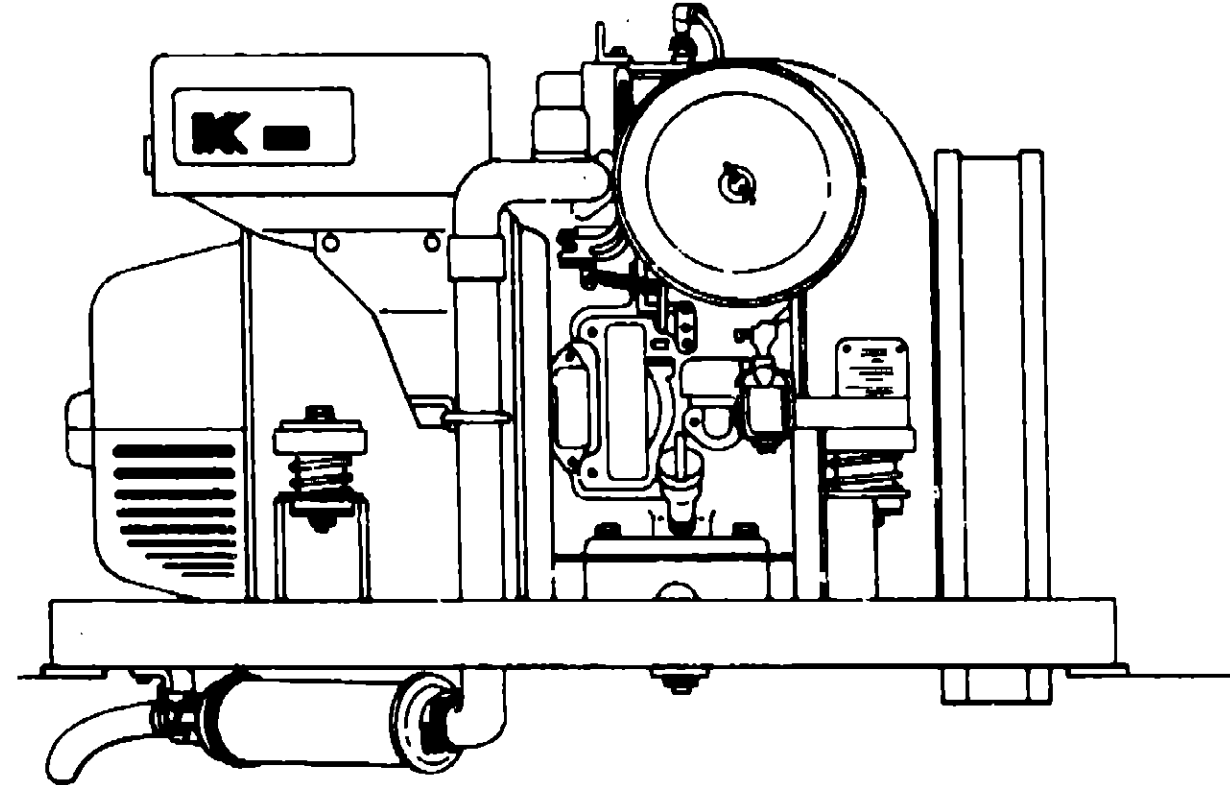

GENERATOR GROUP (CONTINUED)

KOHLER GENERATOR - 4.0 KW

Key	Part Number	U/M	Description
	040505-01-000	EA	Generator Asm. - 4.0KW - Kohler

Key	Part Number	U/M	Description
	040504-01-700	EA	Gasket - Fuel Bowl
	040504-01-711	EA	Gasket - Breaker Point Cover
	040504-01-721	EA	Repair Kit - Carburetor
	040504-01-794	EA	Gasket - Head
	040504-01-816	EA	Gasket - Valve Cover
	040504-01-773	EA	Condenser
	040504-01-736	EA	Gasket - Breather Cover
	040505-01-738	EA	Brush - AC
	040505-01-739	EA	Spring - AC or DC Brush
	040505-01-740	EA	Brush - DC
	040504-01-782	EA	Tee - Rubber - Mounting
	040504-01-783	EA	Cup - Rubber - Mounting
	040505-01-751	EA	Controller Asm.
	040504-01-769	EA	Stator
	040504-01-756	EA	Gasket - Oil Pan
	040504-01-772	EA	Choke - Automatic
	040505-01-712	EA	Pump - Fuel
	040504-01-746	EA	Filter - Breather
	040504-01-744	EA	Element - Air Cleaner
	040504-01-713	EA	Points - Breaker
	040505-01-750	EA	Solenoid - 4.0 kw Kohler

1975-1979 COMMON ITEMS FICHE TABLE OF CONTENTS

Introduction	A-1 - A-2
Air Conditioner Group	A-3 - A-14
Cabinetry Hardware Group	A-15 - B-18
Chevrolet Chassis Parts Group	B-19 - B-24
Control Center Group	C-1 - C-2
Furnace Group	C-3 - D-12
Generator Group	D-13 - E-4
Holding Tank Group	E-5 - E-24
Luggage Rack and Ladder Group	F-1 - F-6
Plumbing Hardware	F-7 - G-12
Range Group	G-13 - H-2
Range Hood Group	H-3 - H-4
Refrigerator Group	H-5 - J-12
Roof Vent Group	J-13 - J-15
Speed Control Group	J-17 - K-2
Toilet Group	K-3 - K-8
Water Heater Group	K-9 - K-18
Wheel Cover Group	K-19 - K-20
Windshield Wiper/Washer Group	K-21 - L-4

GENERATOR GROUP INDEX

Kohler Generator - 2.5 kw	D-13
Kohler Generator - 4.0 kw	D-14
Kohler Generator - 5.0 kw	D-15
Kohler Generator - 6.5 kw	D-16
Kohler Generator - 3.5 kw	D-17 - D-18
Kohler Generator - 4.5 kw	D-19 - D-20
Kohler Generator - 5.5 kw	D-21 - D-22
Kohler Generator - 7.0 kw	D-23 - D-24
Onan Generator - 3.0 kw AJ	E-1
Onan Generator - 4.0 kw BFA	E-2
Onan Generator - 5.0 kw BGA	E-3
Onan Generator - 6.5 kw NH	E-4