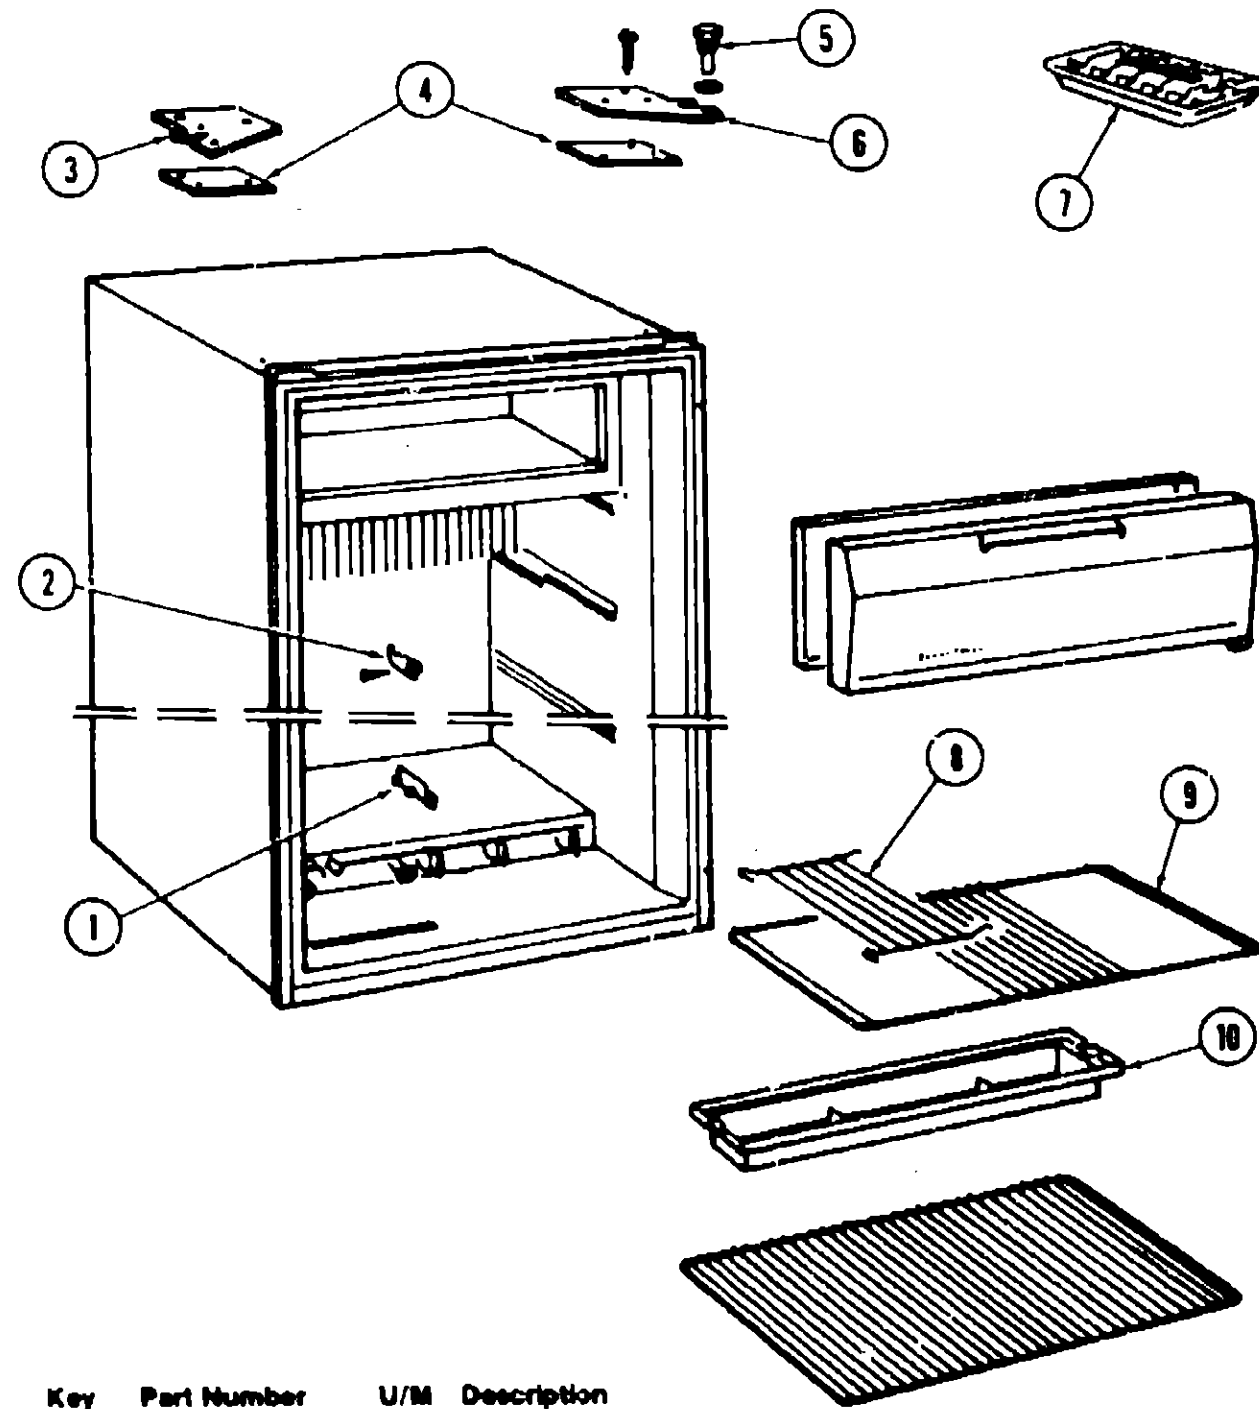

REFRIGERATOR GROUP (CONTINUED)

INSTAMATIC REFRIGERATOR - IM6

Key	Part Number	U/M	Description
1	003336-01-739	EA	Retainer - Shelf
2	003336-01-740	EA	Snap Spring
3	003336-01-722	EA	Hinge Plate - Left
4	003336-01-721	EA	Spacer - Hinge Plate
5	003336-01-741	EA	Pin - Upper Hinge
6	003336-01-722	EA	Hinge Plate - Right
7	700081-46-000	EA	Tray - Ice Cube w/Divider
8	003336-01-742	EA	Flap - Shelf
9	003336-01-743	EA	Shelf w/Flap
10	003336-01-744	EA	Drip Tray - White
	054450-01-000	EA	Bubble Level - Refrigerator
			Not Illustrated