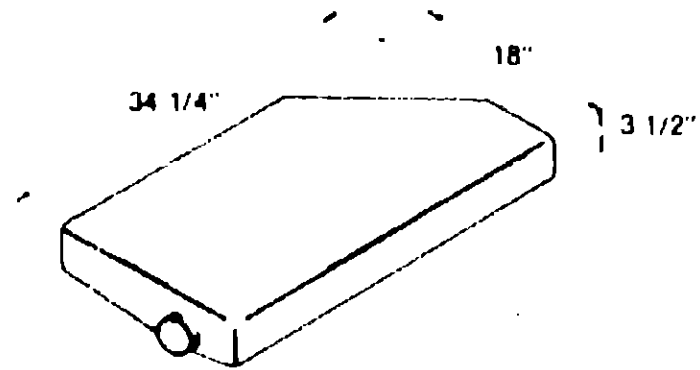

HOLDING TANK GROUP (CONTINUED)

Key Part Number U/M Description
036276-01-000 EA Holding Tank - Plastic - w/o Fittings

Used as a sewage tank
*Used as a gray water tank

1975 WINNEBAGO	1976 WINNEBAGO	1977 WINNEBAGO	1978 WINNEBAGO
*MWRB	*MW23RB	*MW23RB	*WD423RB
*MWRD			
*MWRG