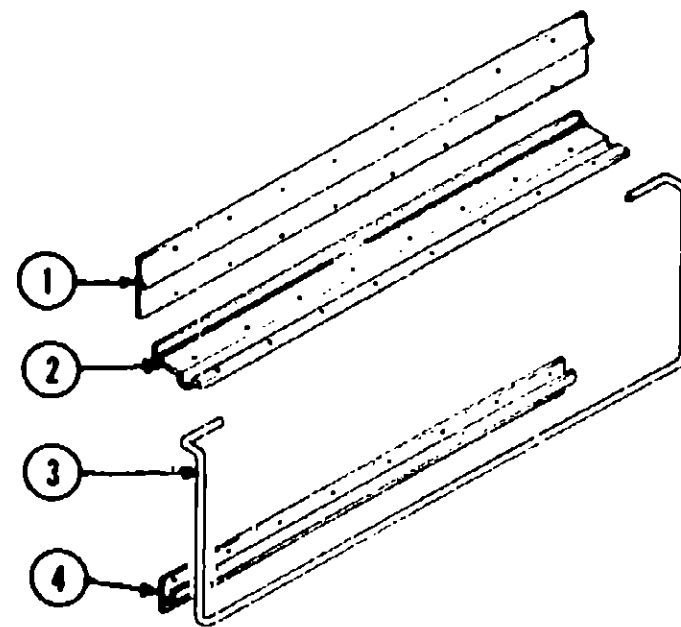

CABINETY HARDWARE GROUP (CONTINUED)

DINETTE TABLE WALL MOUNT HARDWARE

Key	Part Number	U/M	Description
	052200-01-000	EA	Bracket - Upper Wall Mount - Brown - 23.5"
	052201-01-000	EA	Bracket - Table Mount - Brown - 23"
	024275-02-000	EA	Rod - Table Lift - 7.5" x 23.5"
	024275-03-000	EA	Rod - Table Lift - 8.8" x 23.5"
	024281-03-000	EA	Bracket - Lower Wall Mount - Brown - 22.12"