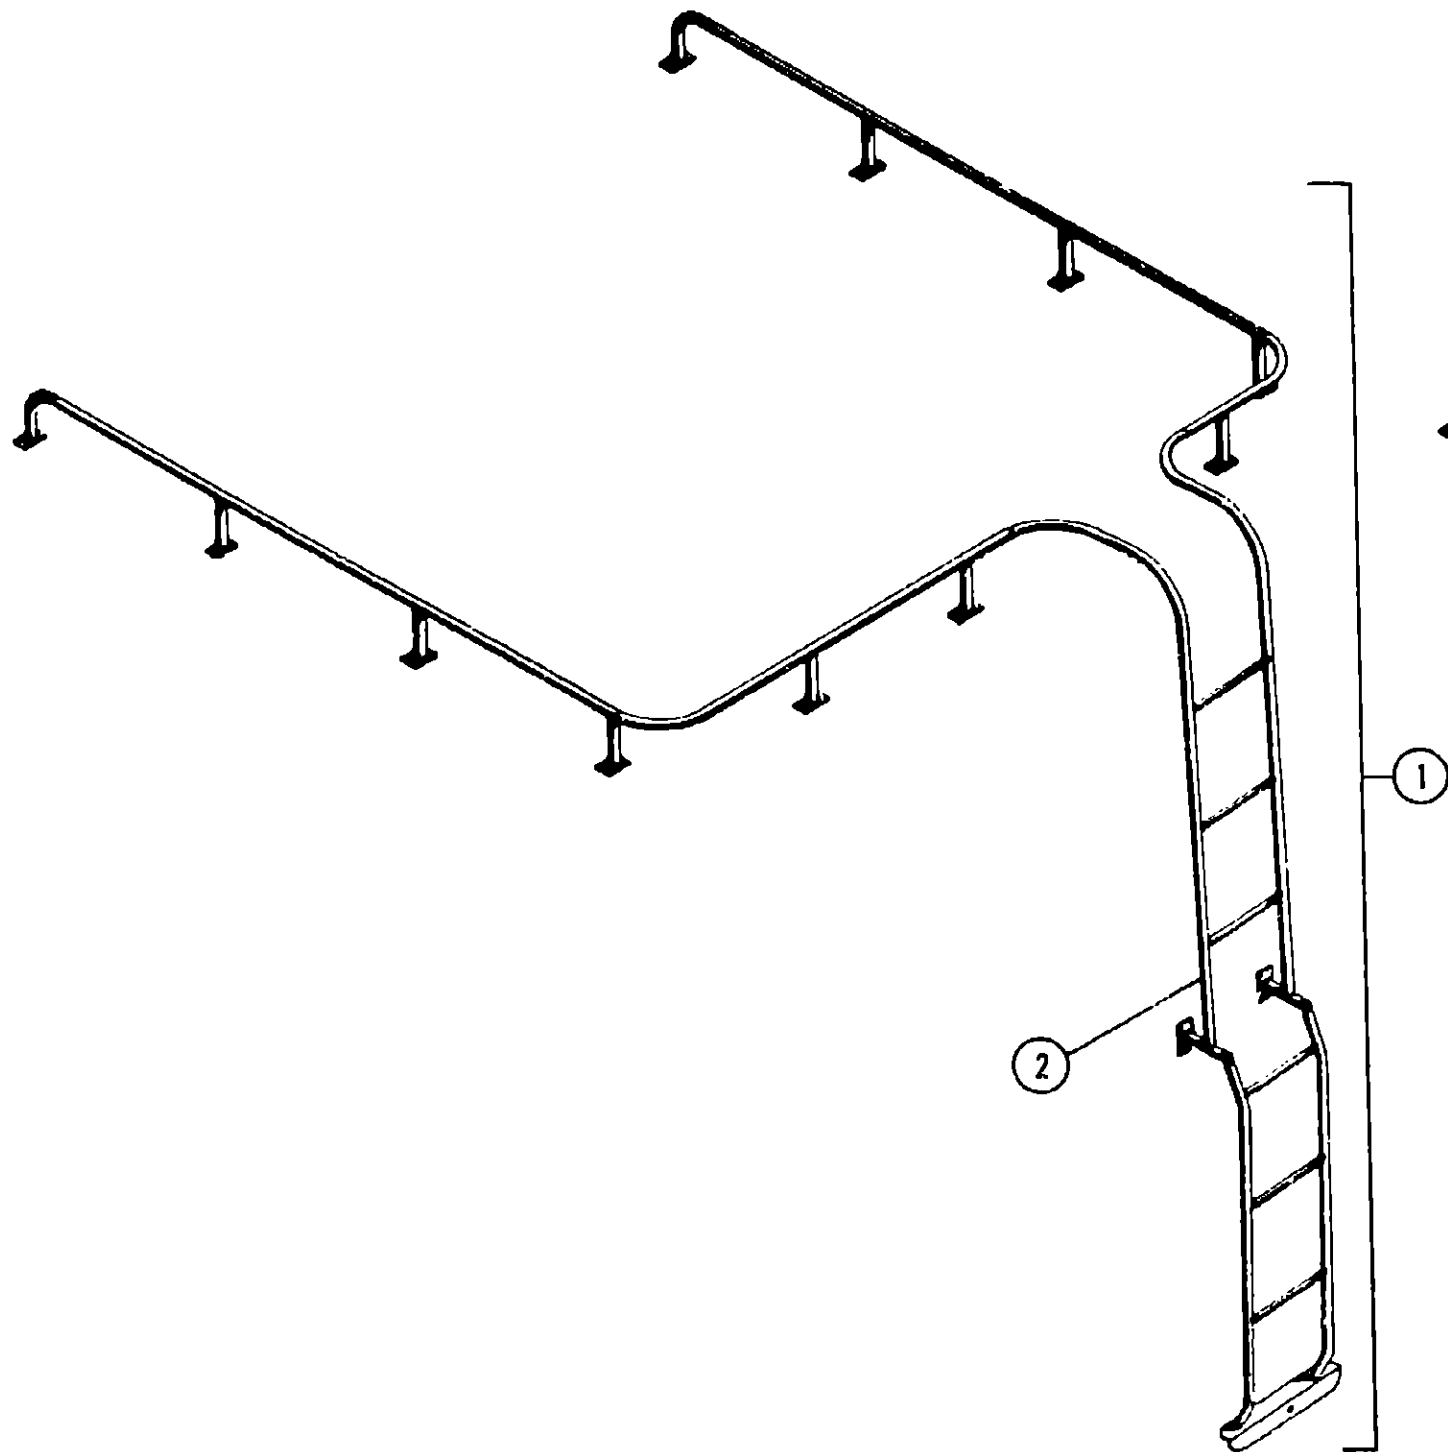

Key	Part Number	U/M	Description
1	041086-01-000	EA	Ladder Asm. - w/Luggage Rack - Round Tube
2	041086-02-000	EA	Ladder Only for Rack and Ladder Asm.

LUGGAGE RACK AND LADDER GROUP (CONTINUED)

Key	Part Number	U/M	Description
1	042344-01-000	EA	Two Piece Ladder Asm. w/Round Tube Luggage Rack
2	042344-02-000	EA	Ladder Only w/2 Pins for Rack and Ladder Asm.
.	042441-01-000	EA	Lock Asm. - Key Type
.	Not Illustrated		