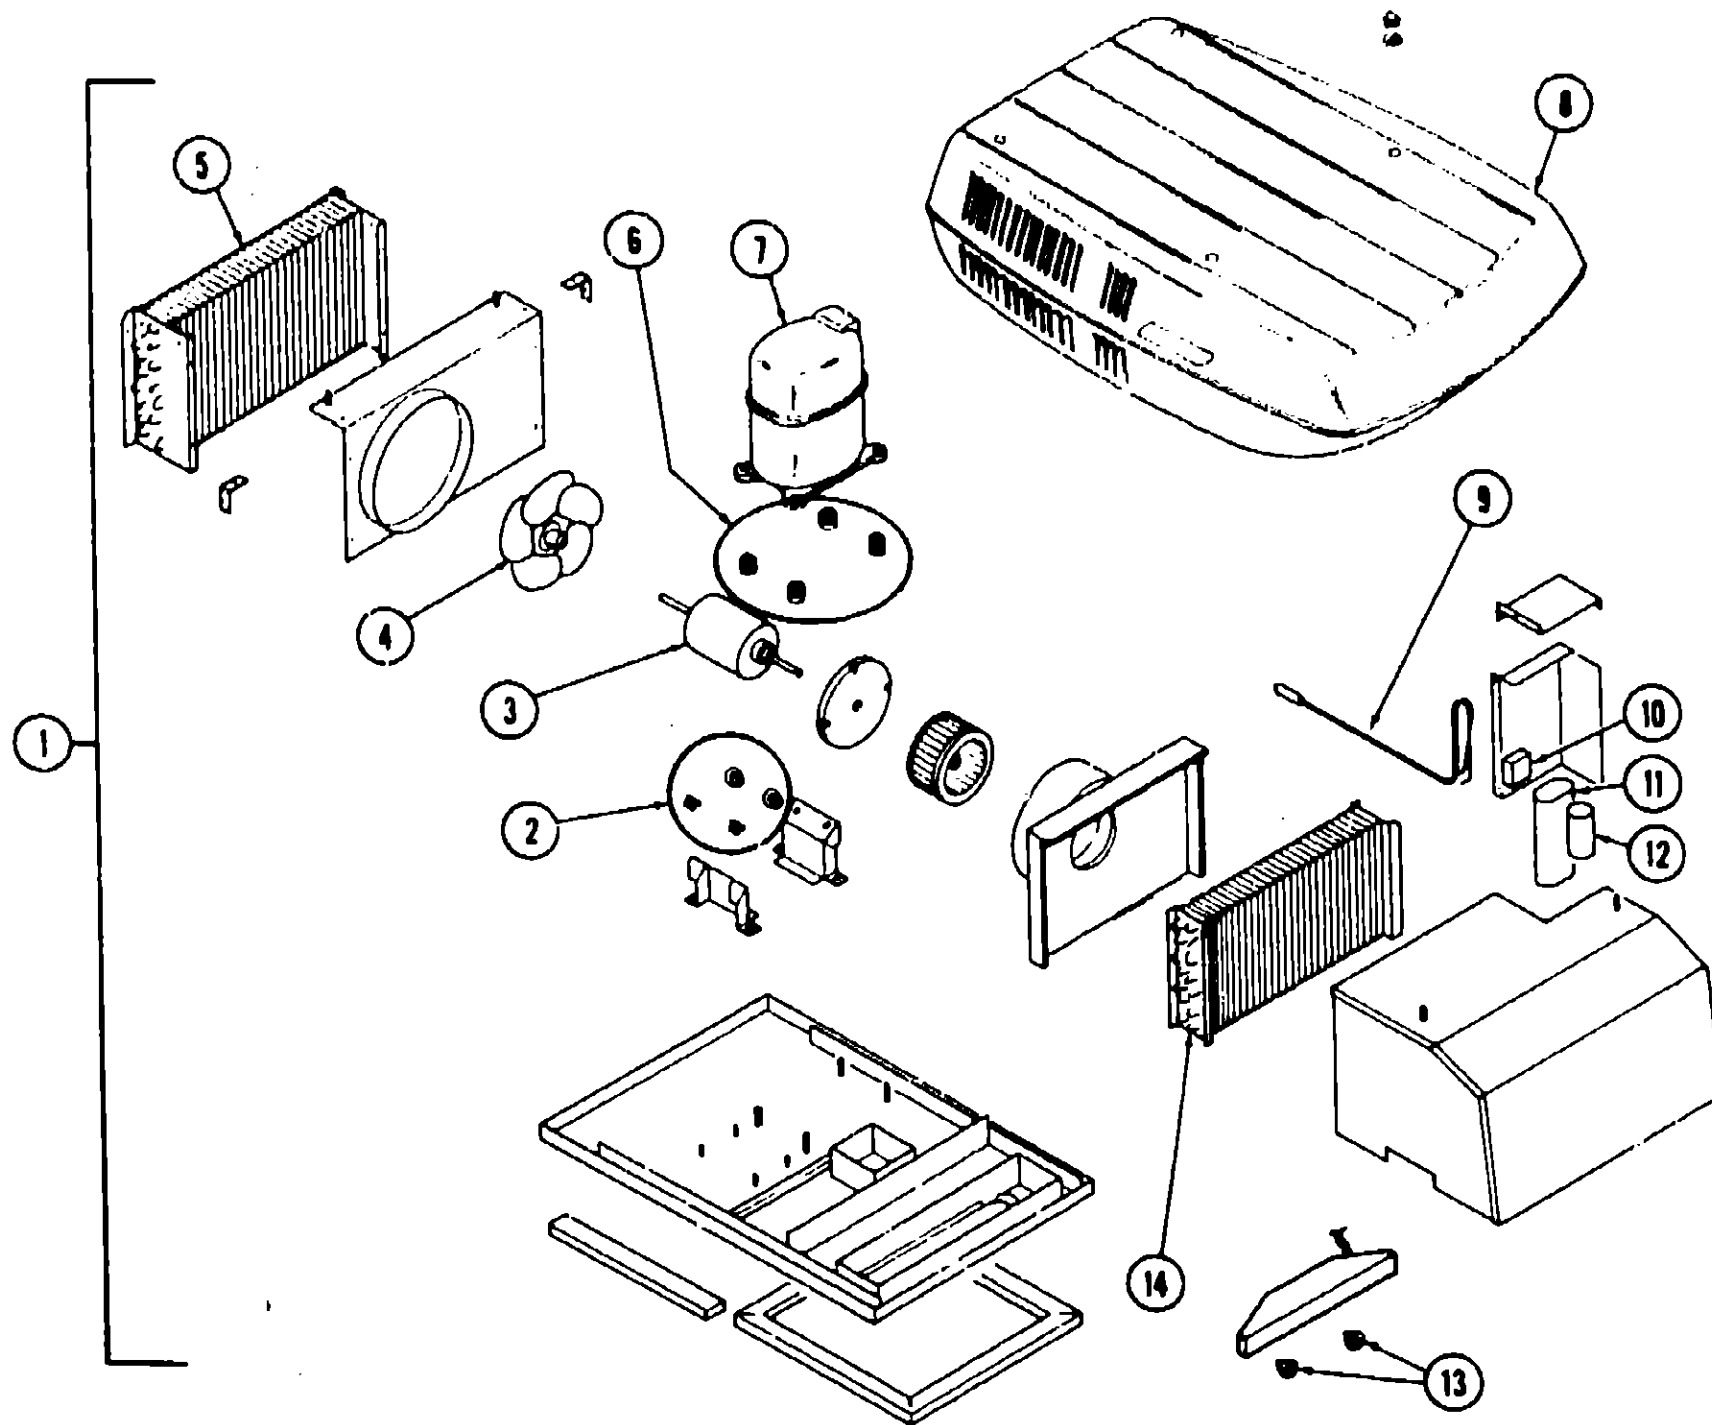

AIR CONDITIONER GROUP (CONTINUED)

AIR CONDITIONER - 11,000 BTU COLEMAN - 6701B917, 6731B917

Key	Part Number	U/M	Description
1	049777-01-000		This air conditioner is not available. It has been replaced with #049777-02-000. The parts breakdown, as shown, is the same for both.
1	049777-02-000	EA	Air Conditioner - Roof Mount - 11,000 BTU Ivory - Coleman w/o Inside Shroud
2	037648-01-709	EA	Mount - Motor - Package of 4
3	049777-01-701	EA	Motor - 115 Volt - 2.8 Amp.
4	037648-01-705	EA	Fan - 5 Blade - 11" Dia. - .50" Bore
5	037648-01-703	EA	Condenser Coil
6	034884-01-000	EA	Compressor Mount - Neoprene
7	037648-01-712	EA	Compressor
8	037648-01-701	EA	Shroud - Plastic - Outside - Less Logos
9	037648-01-708	EA	Capillary Tube - Formed w/Strainer

A-7

Key	Part Number	U/M	Description
10	034871-01-000	EA	Start Relay
11	037648-01-722	EA	Run Capacitor - 2.5/7.5 MFD.
12	034869-01-000	EA	Start Capacitor - 4.7/5.6 MFD.
13	034864-01-000	EA	Knob - Control (one)
14	037648-01-723	EA	Evaporator Coil - 10" x 17 7/8"
	042202-01-704	EA	Overload - Compressor
	037648-01-717	EA	Switch - Fan Speed Control w/o Knob
	037648-01-718	EA	Cold Control - 64° In - 58° Out
			Not Illustrated

1975-1979 COMMON ITEMS FICHE TABLE OF CONTENTS

Introduction	A-1 - A-2
Air Conditioner Group	A-3 - A-14
Cabinetry Hardware Group	A-15 - B-18
Chevrolet Chassis Parts Group	B-19 - B-24
Control Center Group	C-1 - C-2
Furnace Group	C-3 - D-12
Generator Group	D-13 - E-4
Holding Tank Group	E-5 - E-24
Luggage Rack and Ladder Group	F-1 - F-6
Plumbing Hardware	F-7 - G-12
Range Group	G-13 - H-2
Range Hood Group	H-3 - H-4
Refrigerator Group	H-5 - J-12
Roof Vent Group	J-13 - J-15
Speed Control Group	J-17 - K-2
Toilet Group	K-3 - K-8
Water Heater Group	K-9 - K-18
Wheel Cover Group	K-19 - K-20
Windshield Wiper/Washer Group	K-21 - L-4

AIR CONDITIONER GROUP INDEX

Mach I - 10,000 BTU - Coleman	A-3 - A-4
Mach III - 13,500 BTU - Coleman	A-5 - A-6
11,000 BTU - Coleman	A-7 - A-8
13,500 BTU - Coleman	A-9 - A-10
Inside Shroud - Mach I and III	A-11
Inside Shroud - 11,000 BTU - Cool Only	A-12
Inside Shroud - 13,500 BTU - Cool Only	A-13
Inside Shroud - 13,500 BTU - Heat & Cool Only	A-14

A-8