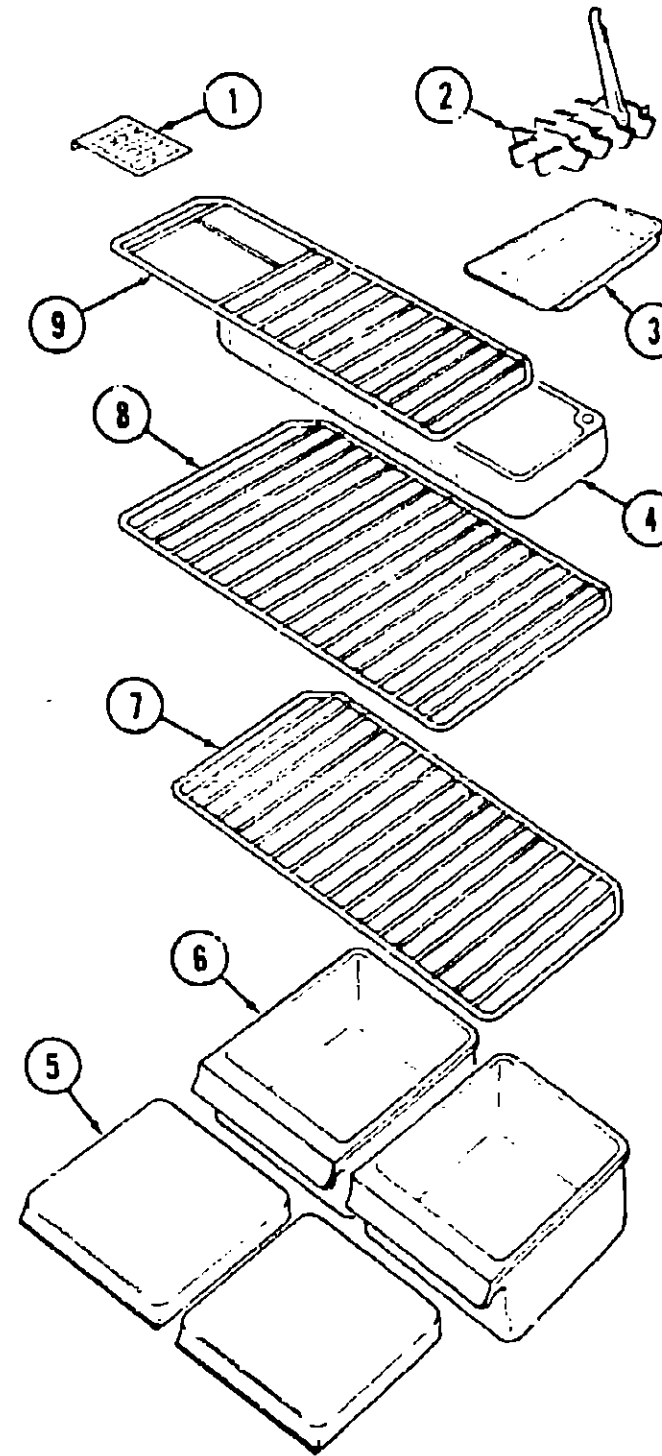

REFRIGERATOR GROUP (CONTINUED)

WINNEBAGO REFRIGERATOR - W6EG (CONTINUED)

Key	Part Number	U/M	Description
1	034543-01-701	EA	Shelf - Upper
2	034543-01-763	EA	Divider - Ice Tray
3	034542-01-764	EA	Tray - Ice Cube w/o Divider
4	034545-01-717	EA	Drip Tray
5	034545-01-701	EA	Cover - Vegetable Basket
6	034545-01-714	EA	Basket - Vegetable
7	034542-01-724	EA	Shelf - Bottom
8	034542-01-723	EA	Shelf - Center
9	034542-01-721	EA	Shelf - Upper

1975-1979 COMMON ITEMS FICHE TABLE OF CONTENTS

Introduction	A-1 - A-2
Air Conditioner Group	A-3 - A-14
Cabinetry Hardware Group	A-15 - B-18
Chevrolet Chassis Parts Group	B-19 - B-24
Control Center Group	C-1 - C-2
Furnace Group	C-3 - D-12
Generator Group	D-13 - E-4
Holding Tank Group	E-5 - E-24
Luggage Rack and Ladder Group	F-1 - F-6
Plumbing Hardware	F-7 - G-12
Range Group	G-13 - H-2
Range Hood Group	H-3 - H-4
Refrigerator Group	H-5 - J-12
Roof Vent Group	J-13 - J-15
Speed Control Group	J-17 - K-2
Toilet Group	K-3 - K-8
Water Heater Group	K-9 - K-18
Wheel Cover Group	K-19 - K-20
Windshield Wiper/Washer Group	K-21 - L-4

REFRIGERATOR GROUP INDEX

Dometic - RM66	H-5 - H-8
Dometic - RM76	H-9 - H-13
Norcold - DE728	H-14
Instamatic - IM6	H-15 - H-18
Instamatic - IM7	H-19 - H-24
Sibir - ET150	I-1 - I-4
Sibir - ET230	I-5 - I-10
Sibir - ET150/2	I-11 - I-14
Sibir - ET230/2	I-15 - I-20
Winnebago - W6EG	I-21 - J-2
Winnebago - W7EG	J-3 - J-7
Winnebago - W8EG	J-8 - J-12