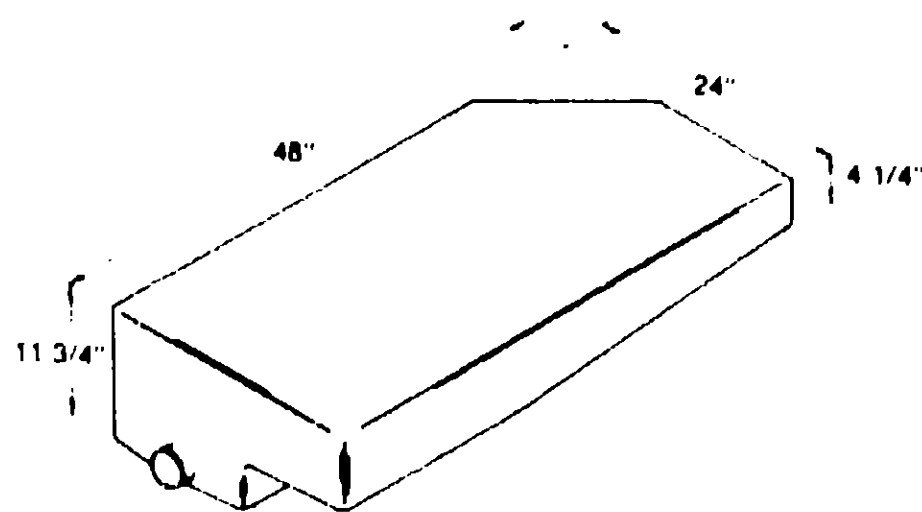

HOLDING TANK GROUP (CONTINUED)

Key Part Number U/M Description
044582-01-000 EA Holding Tank - Plastic - w/o Fittings

Used as a sewage tank
*Used as a gray water tank

1976 WINNEBAGO	1977 WINNEBAGO	1978 WINNEBAGO	1979 WINNEBAGO
D27CU D27CUL	D27DRK D27D/DL	WDU27RK WDU27RT	WDU27RT
1976 ITASCA C27A C27AL	1977 ITASCA C27A C27AL	1978 ITASCA ICP27RT