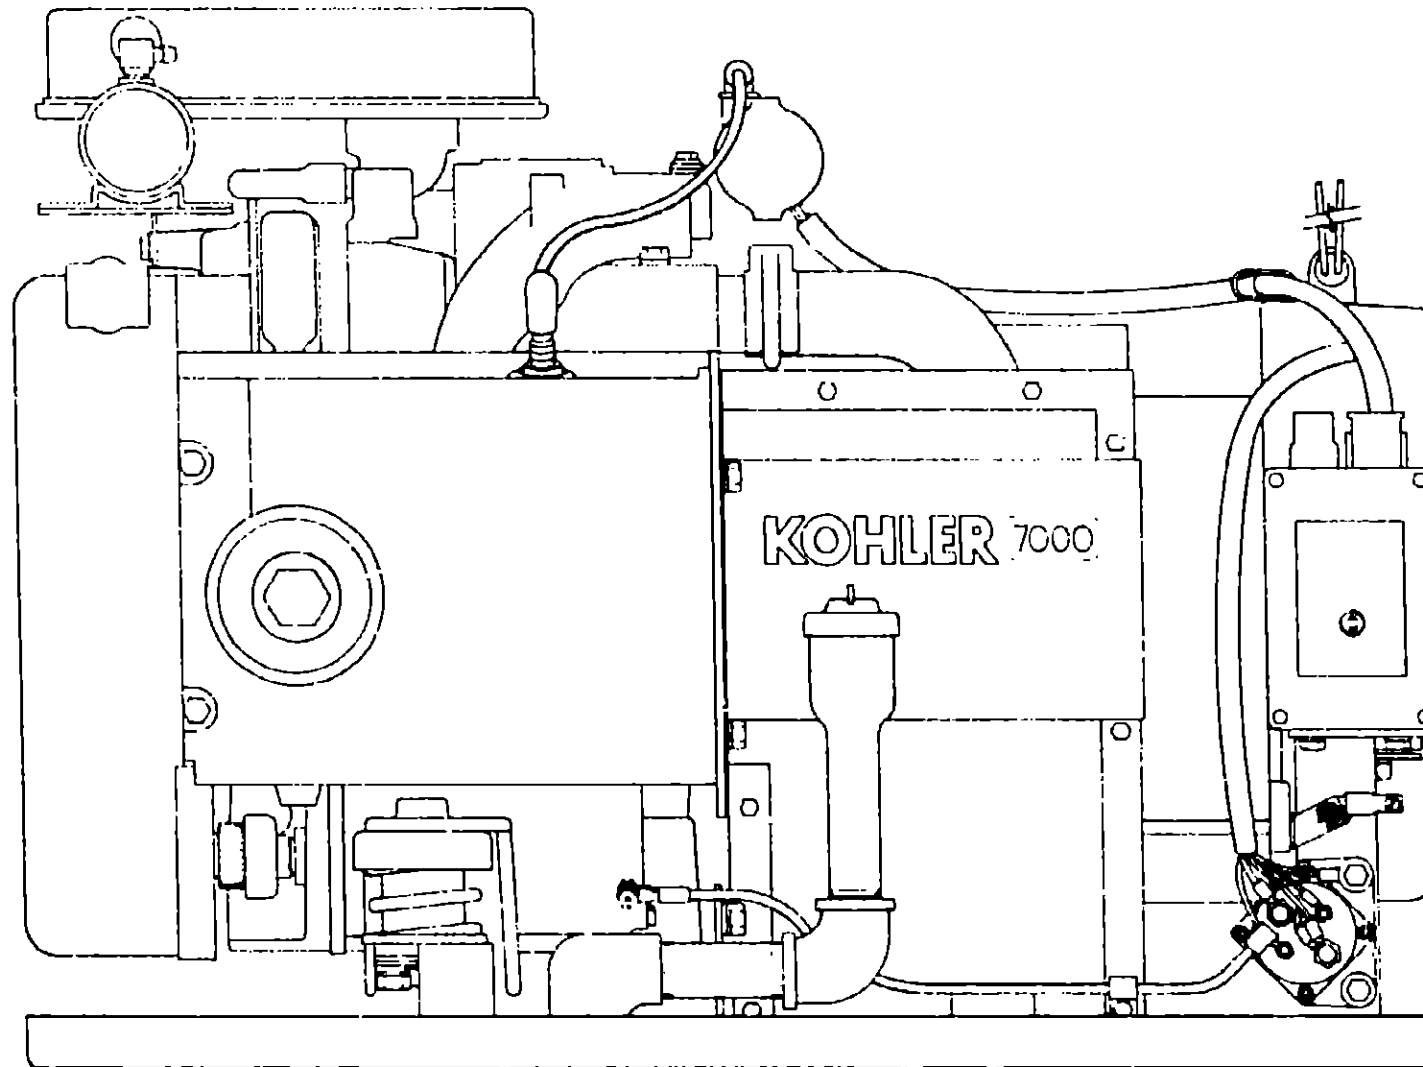

GENERATOR GROUP (CONTINUED)

KOHLER GENERATOR - 7.0 KW

1975-1979 COMMON ITEMS FICHE TABLE OF CONTENTS

Introduction	A-1 - A-2
Air Conditioner Group	A-3 - A-14
Cabinetry Hardware Group	A-15 - B-18
Chevrolet Chassis Parts Group	B-19 - B-24
Control Center Group	C-1 - C-2
Furnace Group	C-3 - D-12
Generator Group	D-13 - E-4
Holding Tank Group	E-5 - E-24
Luggage Rack and Ladder Group	F-1 - F-6
Plumbing Hardware	F-7 - G-12
Range Group	G-13 - H-2
Range Hood Group	H-3 - H-4
Refrigerator Group	H-5 - J-12
Roof Vent Group	J-13 - J-15
Speed Control Group	J-17 - K-2
Toilet Group	K-3 - K-8
Water Heater Group	K-9 - K-18
Wheel Cover Group	K-19 - K-20
Windshield Wiper/Washer Group	K-21 - L-4

GENERATOR GROUP INDEX

Kohler Generator - 2.5 kw	D-13
Kohler Generator - 4.0 kw	D-14
Kohler Generator - 5.0 kw	D-15
Kohler Generator - 6.5 kw	D-16
Kohler Generator - 3.5 kw	D-17 - D-18
Kohler Generator - 4.5 kw	D-19 - D-20
Kohler Generator - 5.5 kw	D-21 - D-22
Kohler Generator - 7.0 kw	D-23 - D-24
Onan Generator - 3.0 kw AJ	E-1
Onan Generator - 4.0 kw BFA	E-2
Onan Generator - 5.0 kw BGA	E-3
Onan Generator - 6.5 kw NH	E-4

Key	Part Number	U/M	Description
	040504-01-700	EA	Gasket - Fuel Bowl
	040504-01-711	EA	Gasket - Breaker Point Cover
	040506-01-702	EA	Condenser
	040504-01-782	EA	Tee - Rubber - Mounting
	C-40504-01-783	EA	Cup - Rubber - Mounting
	051908-01-706	EA	Spark Plug Wire and Boot
	051908-01-709	EA	Controller Asm.
	040506-01-772	EA	Coil
	051908-01-711	EA	Gasket - Oil Pan
	040506-01-794	EA	Pump - Fuel - Electric

Key	Part Number	U/M	Description
	051908-01-715	EA	Element - Air Cleaner
	051908-01-716	EA	Points - Breaker
	040504-01-721	EA	Repair Kit - Carburetor
	051908-01-704	EA	Regulator - Voltage
	051908-01-705	EA	Brush and Spring Kit
	051908-01-707	EA	Spring
	051908-01-708	EA	Brush
	040506-01-720	EA	Relay
	051908-01-710	EA	Fuse - 1 Amp.
	051908-01-713	EA	Regulator - Battery

Key	Part Number	U/M	Description
	051911-01-000	EA	Generator Asm. - 7.0 KW - Kohler