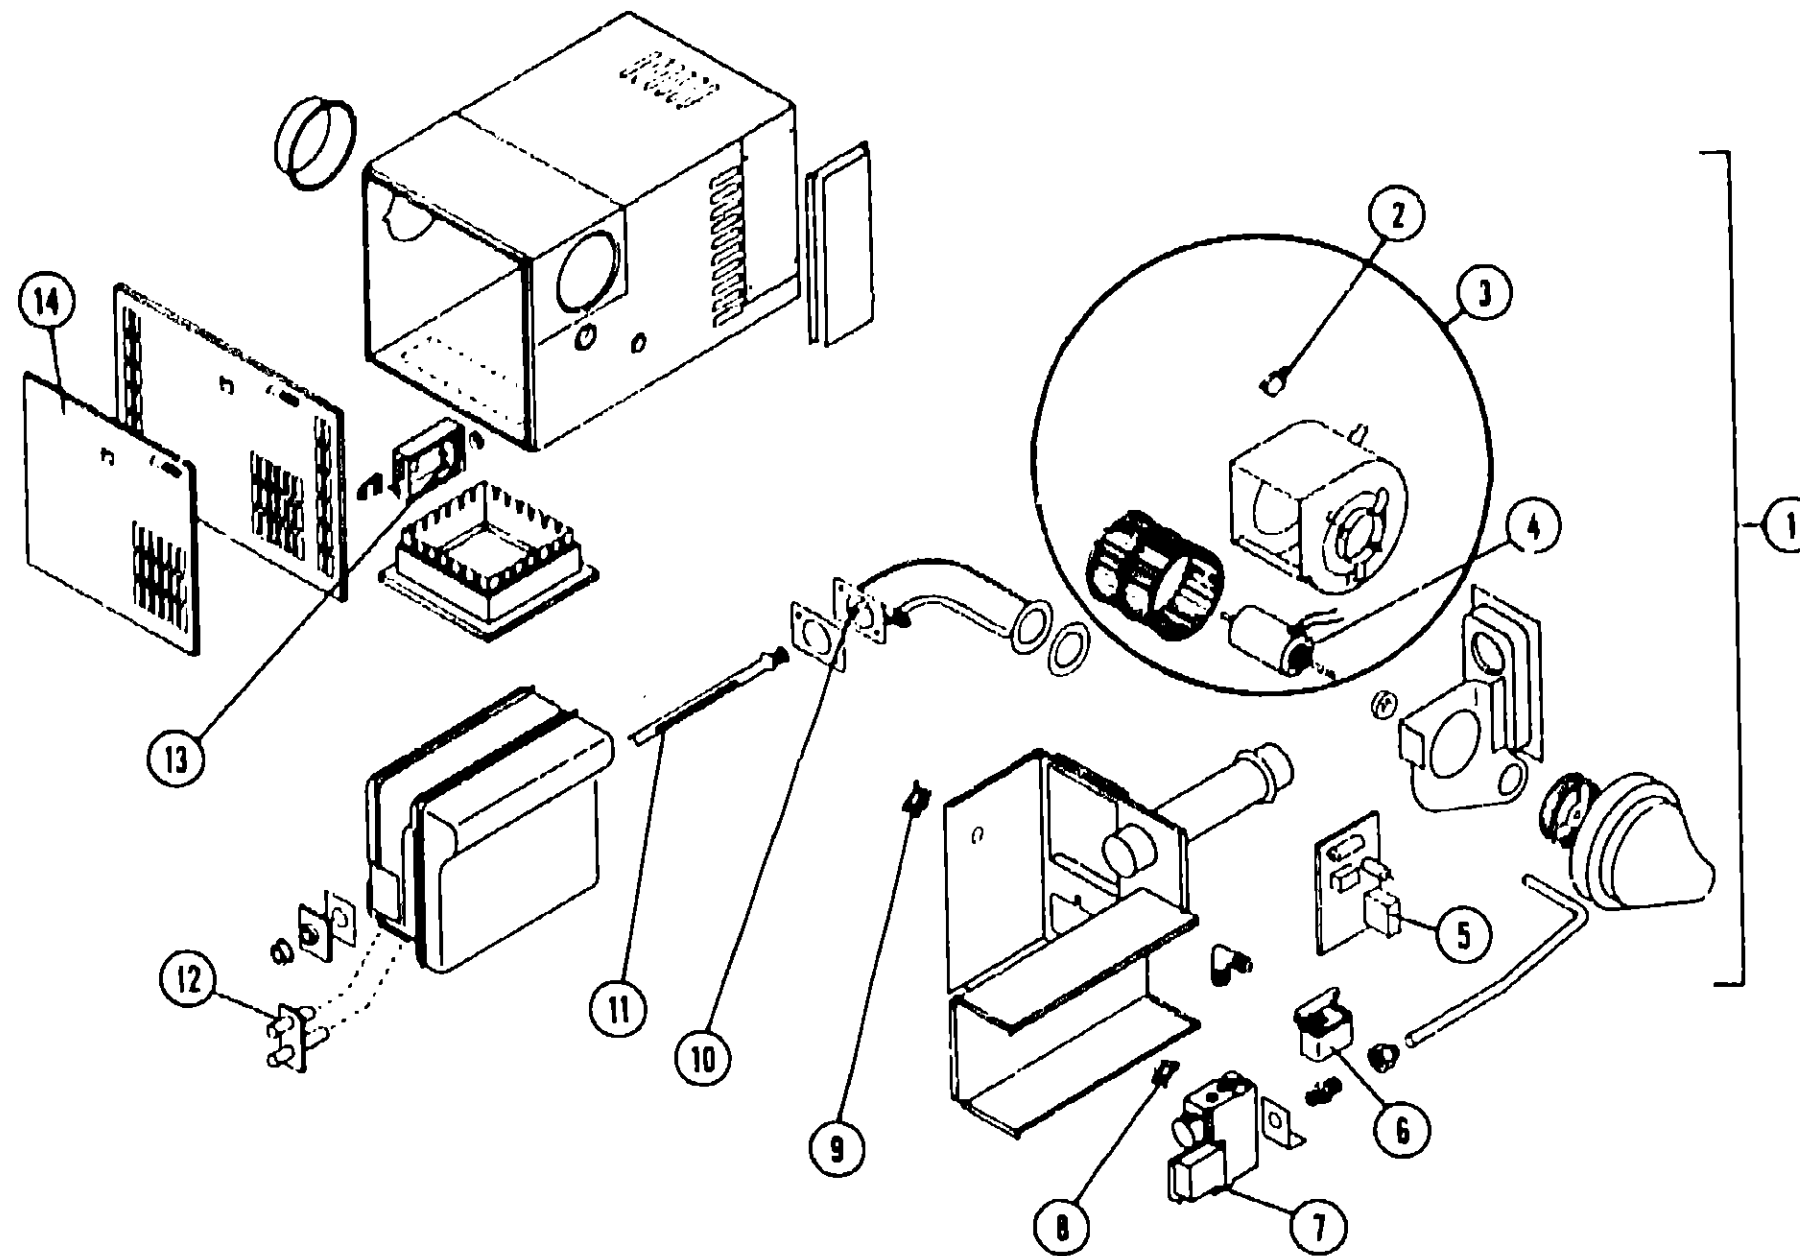

FURNACE GROUP (CONTINUED)

FURNACE - COLEMAN - 4322 w/ELECTRIC IGNITION

Key	Part Number	U/M	Description
1	056113-01-000	EA	Furnace - 22,000 BTU - Under Counter - Coleman w/Electric Ignition - 4300 Series
2	049042-01-703	EA	Switch - Sail
3	049042-01-711	EA	Blower Asm.
4	049042-01-709	EA	Motor - 12 Volt
5	056113-01-702	EA	Printed Circuit Board
6	700088-35-000	EA	Relay - 12 Volt - 3 Amp.
7	056113-01-700	EA	Valve - Gas

Key	Part Number	U/M	Description
8	049042-01-700	EA	Switch - Fan - Close 130° - Open - 110°
9	049042-01-701	EA	Switch - Limit
10	049042-01-718	EA	Orifice - .52"
11	049042-01-710	EA	Burner (Aluminized Steel)
12	056113-01-701	EA	Electrode Asm.
13	049042-01-702	EA	Circuit Breaker
14	049042-02-000	EA	Door - Front Return Air

1975-1979 COMMON ITEMS FICHE TABLE OF CONTENTS

Introduction	A-1 - A-2
Air Conditioner Group	A-3 - A-14
Cabinetry Hardware Group	A-15 - B-18
Chevrolet Chassis Parts Group	B-19 - B-24
Control Center Group	C-1 - C-2
Furnace Group	C-3 - D-12
Generator Group	D-13 - E-4
Holding Tank Group	E-5 - E-24
Luggage Rack and Ladder Group	F-1 - F-6
Plumbing Hardware	F-7 - G-12
Range Group	G-13 - H-2
Range Hood Group	H-3 - H-4
Refrigerator Group	H-5 - J-12
Roof Vent Group	J-13 - J-15
Speed Control Group	J-17 - K-2
Toilet Group	K-3 - K-8
Water Heater Group	K-9 - K-18
Wheel Cover Group	K-19 - K-20
Windshield Wiper/Washer Group	K-21 - L-4

FURNACE GROUP INDEX

Coleman - 4023 - 23,000 BTU	C-3 - C-4
Coleman - 4028 - 28,000 BTU	C-5 - C-6
Coleman - 4030 - 30,000 BTU	C-7 - C-8
Coleman - 4225 - 23,000 BTU	C-9 - C-10
Coleman - 4230 - 28,000 BTU	C-11 - C-12
Coleman - 4235 - 31,000 BTU	C-13 - C-14
Coleman - 4316 - 16,000 BTU	C-15 - C-16
Coleman - 4319 - 19,000 BTU	C-17 - C-18
Coleman - 4322 - 22,000 BTU	C-19 - C-20
Coleman - 4322 - 22,000 BTU w/Electric Ignition	C-21 - C-22
Coleman - 4328 - 28,000 BTU	C-23 - C-24
Coleman - 4328 - 28,000 BTU w/Electric Ignition	D-1 - D-2
Coleman - 4324 - 24,000 BTU w/Electronic Ignition	D-3 - D-4
Coleman - 4330 - 30,000 BTU w/Electronic Ignition	D-5 - D-6
Coleman - 4332 - 34,000 BTU w/Electronic Ignition	D-7 - D-8
Lear - Siegler - SRF32 - 32,000 BTU	D-9 - D-10
Suburban - NT16 - 16,000 BTU	D-11 - D-12