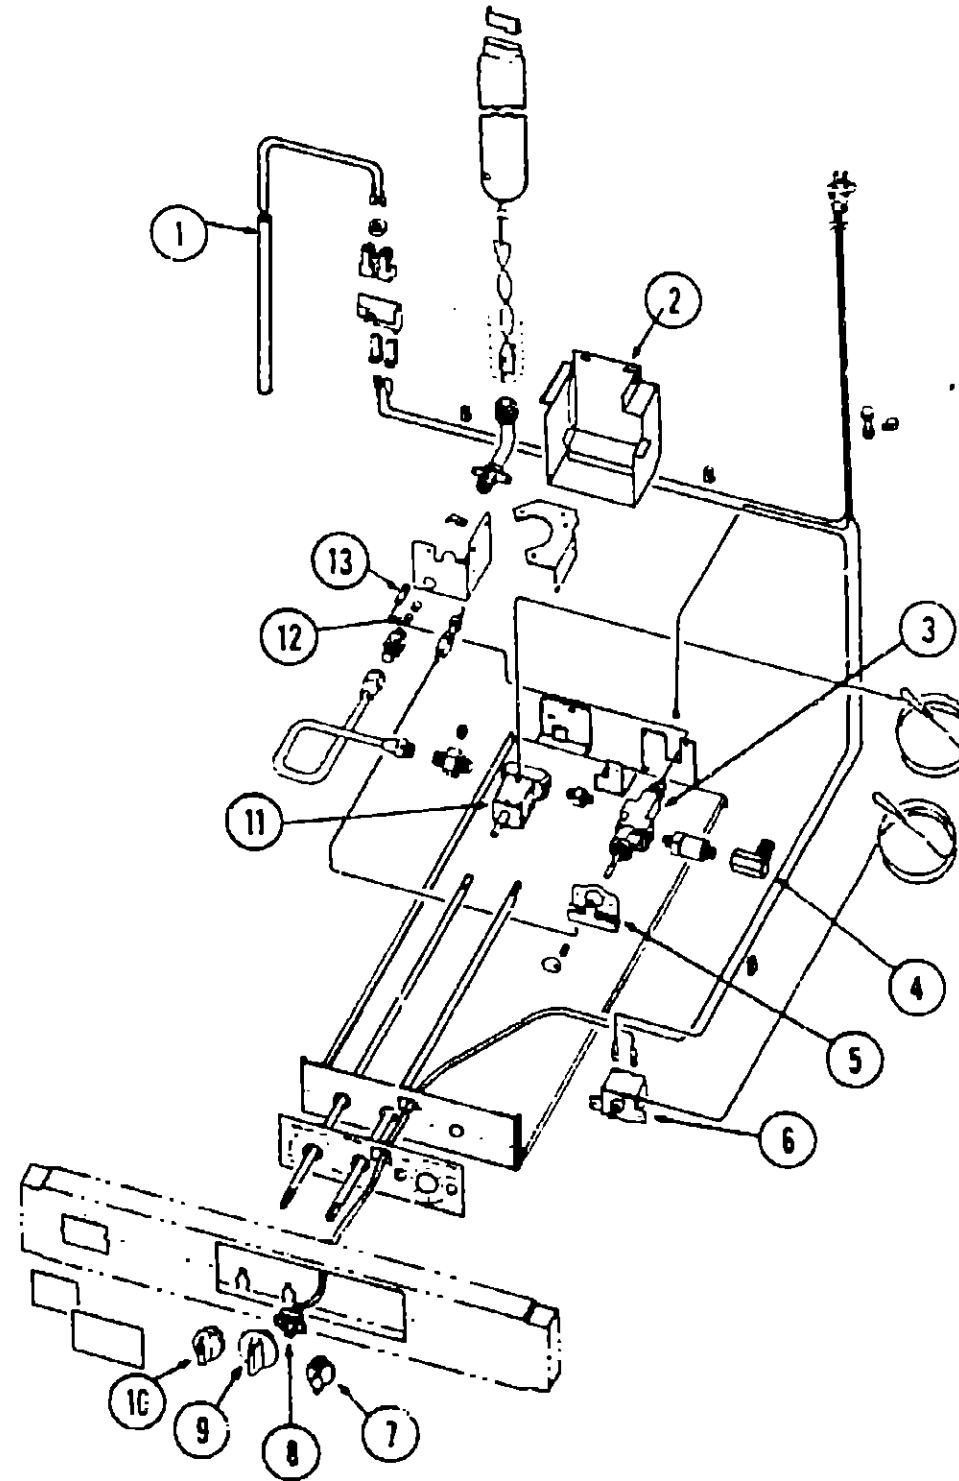

REFRIGERATOR GROUP (CONTINUED)

WINNEBAGO REFRIGERATOR - W7EG (CONTINUED)

Key	Part Number	U/M	Description
1	034544-01-713	EA	Heater - Electric
2	034544-01-730	EA	Tube - Mixture
3	034543-01-849	EA	Device - Flame Failure
4	034543-01-848	EA	Filter - Gas
5	034543-01-865	EA	Device - Ignition
6	034542-01-826	EA	Thermostat - Electric
7	034543-01-876	EA	Knob - Electric Thermostat
8	034542-01-825	EA	Switch - Slide
9	034543-01-877	EA	Knob - Gas - On/Off
10	034543-01-878	EA	Knob - Gas Thermostat
11	034542-01-815	EA	Thermostat - Gas
12	034544-01-729	EA	Orifice - Burner
13	034543-01-861	EA	Thermo Element

1975-1979 COMMON ITEMS FICHE TABLE OF CONTENTS

Introduction	A-1 - A-2
Air Conditioner Group	A-3 - A-14
Cabinetry Hardware Group	A-15 - B-18
Chevrolet Chassis Parts Group	B-19 - B-24
Control Center Group	C-1 - C-2
Furnace Group	C-3 - D-12
Generator Group	D-13 - E-4
Holding Tank Group	E-5 - E-24
Luggage Rack and Ladder Group	F-1 - F-6
Plumbing Hardware	F-7 - G-12
Range Group	G-13 - H-2
Range Hood Group	H-3 - H-4
Refrigerator Group	H-5 - J-12
Roof Vent Group	J-13 - J-15
Speed Control Group	J-17 - K-2
Toilet Group	K-3 - K-8
Water Heater Group	K-9 - K-18
Wheel Cover Group	K-19 - K-20
Windshield Wiper/Washer Group	K-21 - L-4

REFRIGERATOR GROUP INDEX

Dometic - RM66	H-5 - H-8
Dometic - RM76	H-9 - H-13
Norcold - DE728	H-11
Instamatic - IM6	H-15 - H-18
Instamatic - IM7	H-19 - H-24
Sibir - ET150	I-1 - I-4
Sibir - ET230	I-5 - I-10
Sibir - ET150/2	I-11 - I-14
Sibir - ET230/2	I-15 - I-20
Winnebago - W6EG	I-21 - J-2
Winnebago - W7EG	J-3 - J-7
Winnebago - W8EG	J-8 - J-12