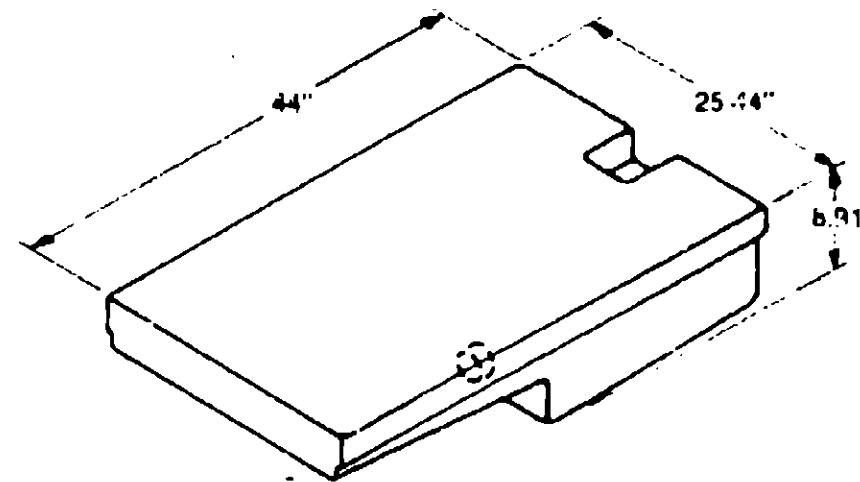

HOLDING TANK INDEX

Sewage and Gray Water Holding Tanks - Plastic and Fiberglass	E-5 - E-24

Key Part Number U/M Description
054032-01-000 EA Holding Tank - Plastic - w/o Fittings

Used as a sewage tank
• Used as a gray water tank

1978 WINNEBAGO *WC525RB J2
1978 ITASCA *IC525DB
*IC525RB
1979 WINNEBAGO *WDN26RB
*WDF26RH
1979 ITASCA *IC525RB
*IC625DB
*ICF26RH
*ICN26RB