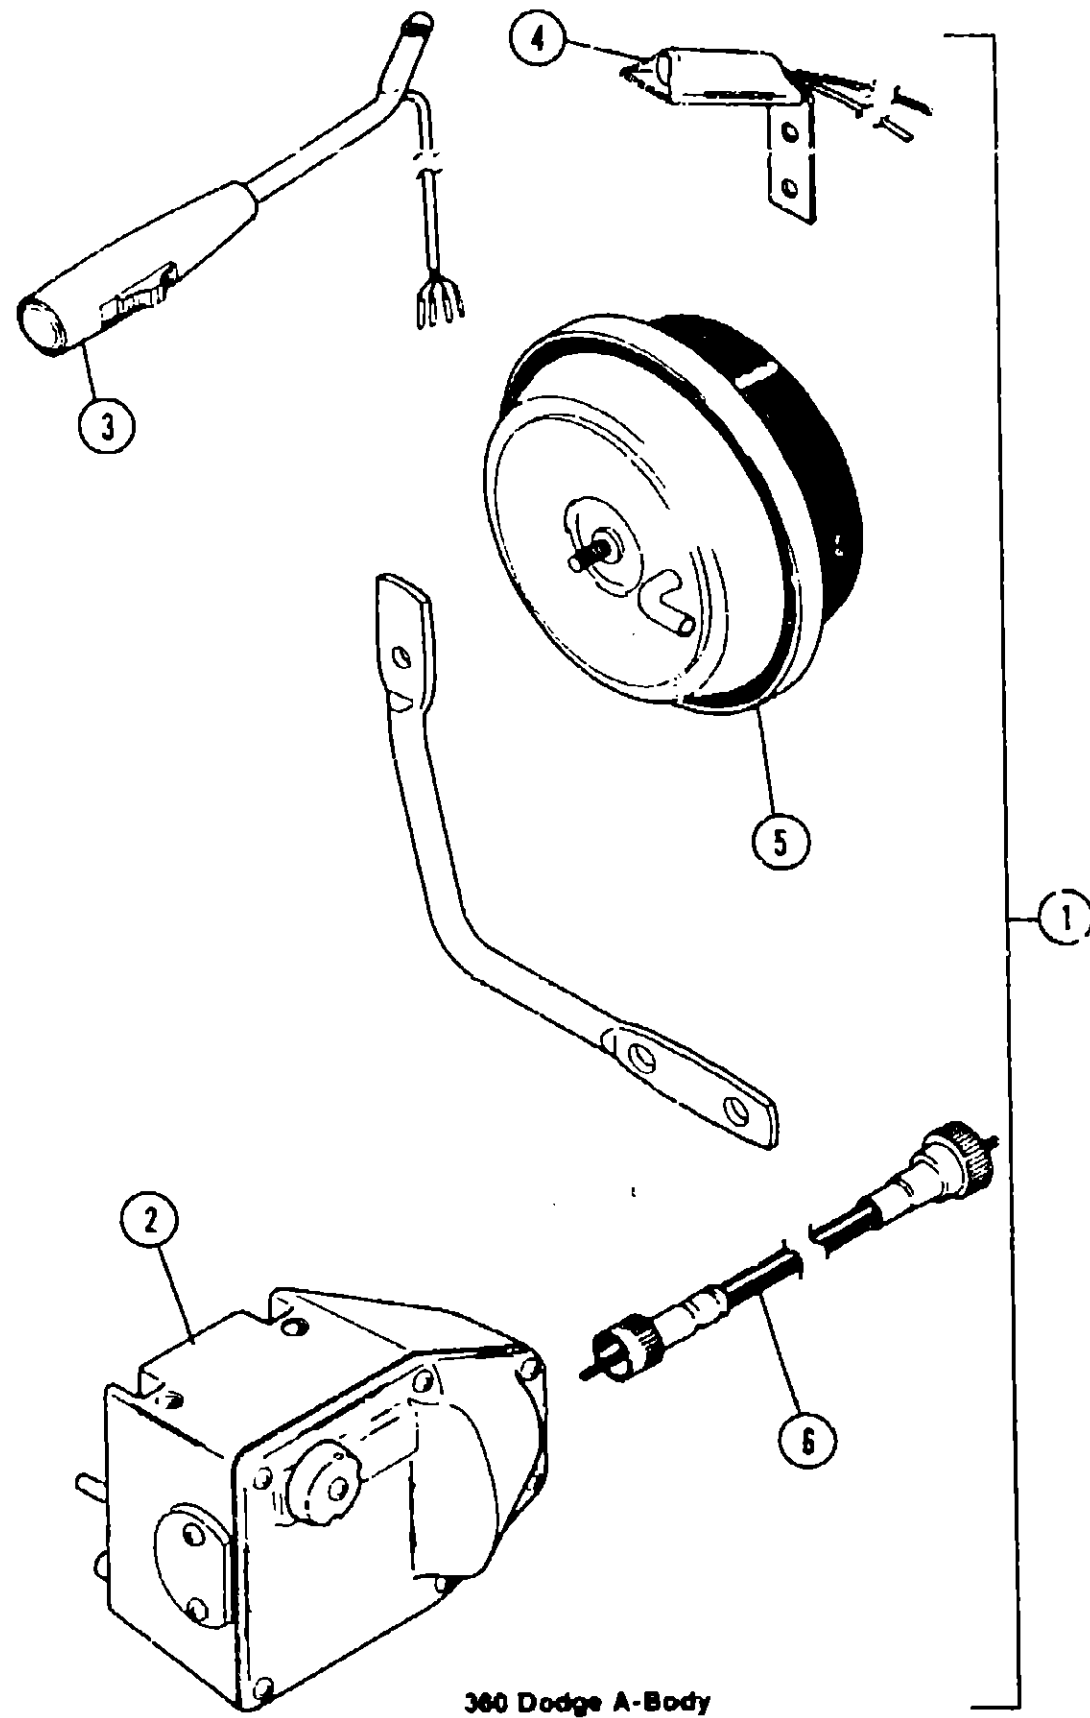

SPEED CONTROL GROUP (CONTINUED)

360 Dodge A-Body

Key	Part Number	U/M	Description
1	047841-01-000	EA	Speed Control Package - 360 C.I.D. - Dodge - Lever Type - A-Body
2	007255-01-700	EA	Regulator Asm.
3	047841-01-700	EA	Switch - Engage - Lever
4	007255-01-704	EA	Switch Asm. Decelerate
5	047841-01-701	EA	Servo Asm.
6	007255-01-703	EA	Cable Asm. - Transmission
.	024746-01-700	EA	Relay - Speed Control
.	024746-01-703	EA	Harness Asm.
.	Not Illustrated