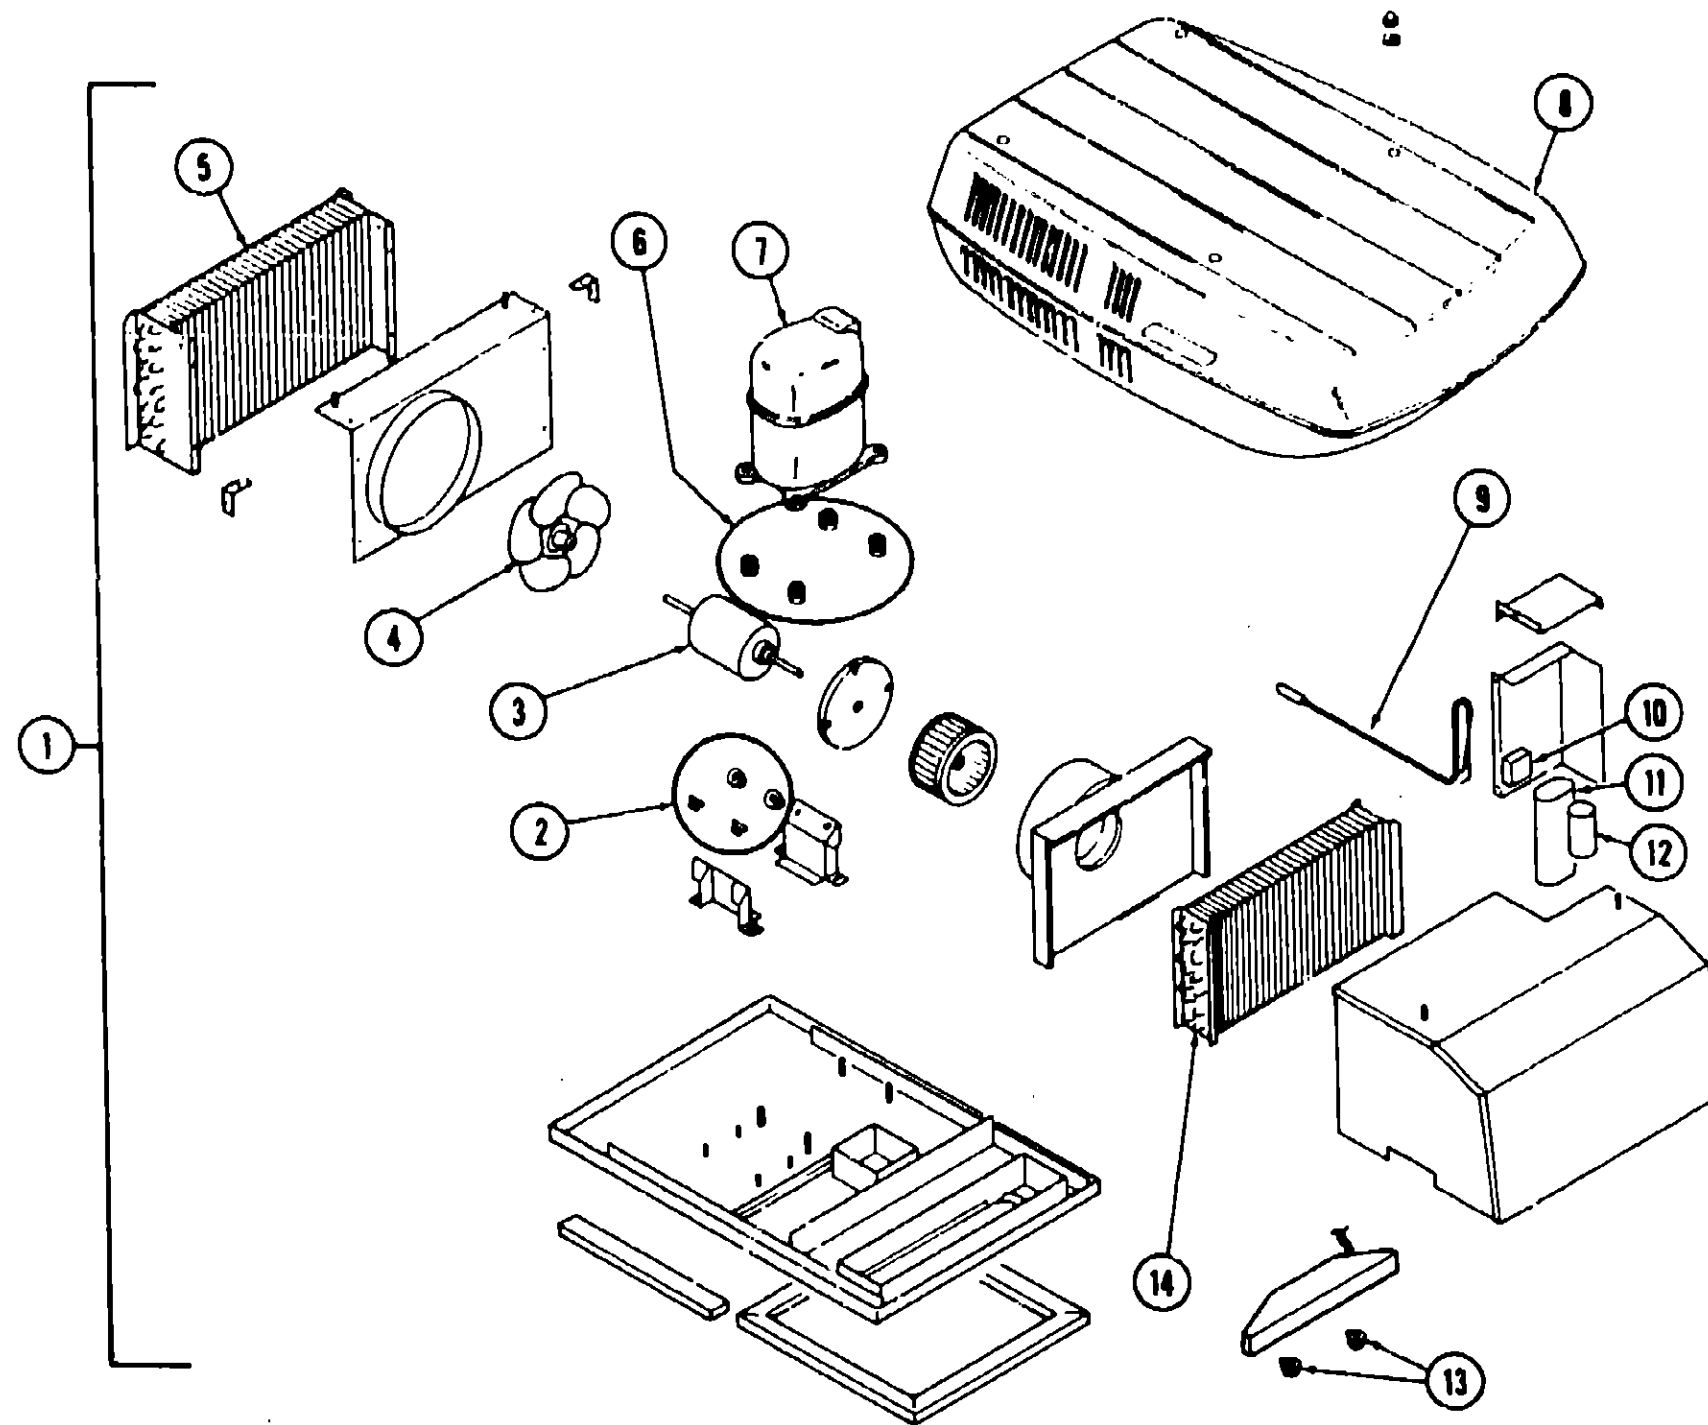

AIR CONDITIONER GROUP (CONTINUED)

AIR CONDITIONER - COLEMAN - 13,500 BTU - MACH III

MODELS - 6259A907 and 6259A807

Key	Part Number	U/M	Description
1	031680-01-000	EA	Air Conditioner - Roof Mount - 13,500 BTU Mach III - Coleman w/o Inside Shroud
2	034854-01-000	EA	Mount - Motor - Package of 4
3	034852-01-000	EA	Motor - 115 Volt - 2.9 Amp.
4	034952-01-000	EA	Fan - 5 Blade - 42° Pitch
5	034879-01-000	EA	Condenser Coil - 12" x 20"
6	034884-01-000	EA	Mount - Compressor - Neoprene
7	034882-01-000	EA	Compressor
8	037648-01-701	EA	Shroud - Outside - Plastic - w/Logos
9	034851-01-000	EA	Capillary Tube

A-5

Key	Part Number	U/M	Description
10	034871-01-000	EA	Relay - Start (Model - 6259A907)
	034887-01-000	EA	Relay - Start (Model - 6259A807)
11	034885-01-000	EA	Run Capacitor - 30 Mfd.
12	034886-01-000	EA	Start Capacitor - 88 - 108 Mfd. (Model - 6259A807)
	034869-01-000	EA	Start Capacitor - 47 - 56 Mfd. (Model - 6259A907)
13	034864-01-000	EA	Knob - Control (one)
14	034888-01-000	EA	Evaporator Coil
	037648-01-716	EA	Cold Control - 77° In - 64° Out
	037648-01-717	EA	Switch - Fan Speed Control w/o Knob
			Not Illustrated

1975-1979 COMMON ITEMS FICHE TABLE OF CONTENTS

Introduction	A-1 - A-2
Air Conditioner Group	A-3 - A-14
Cabinetry Hardware Group	A-15 - B-18
Chevrolet Chassis Parts Group	B-19 - B-24
Control Center Group	C-1 - C-2
Furnace Group	C-3 - D-12
Generator Group	D-13 - E-4
Holding Tank Group	E-5 - E-24
Luggage Rack and Ladder Group	F-1 - F-6
Plumbing Hardware	F-7 - G-12
Range Group	G-13 - H-2
Range Hood Group	H-3 - H-4
Refrigerator Group	H-5 - J-12
Roof Vent Group	J-13 - J-15
Speed Control Group	J-17 - K-2
Toilet Group	K-3 - K-8
Water Heater Group	K-9 - K-18
Wheel Cover Group	K-19 - K-20
Windshield Wiper/Washer Group	K-21 - L-4

AIR CONDITIONER GROUP INDEX

Mach I - 10,000 BTU - Coleman	A-3 - A-4
Mach III - 13,500 BTU - Coleman	A-5 - A-6
11,000 BTU - Coleman	A-7 - A-8
13,500 BTU - Coleman	A-9 - A-10
Inside Shroud - Mach I and III	A-11
Inside Shroud - 11,000 BTU - Cool Only	A-12
Inside Shroud - 13,500 BTU - Cool Only	A-13
Inside Shroud - 13,500 BTU - Heat & Cool Only	A-14

A-6