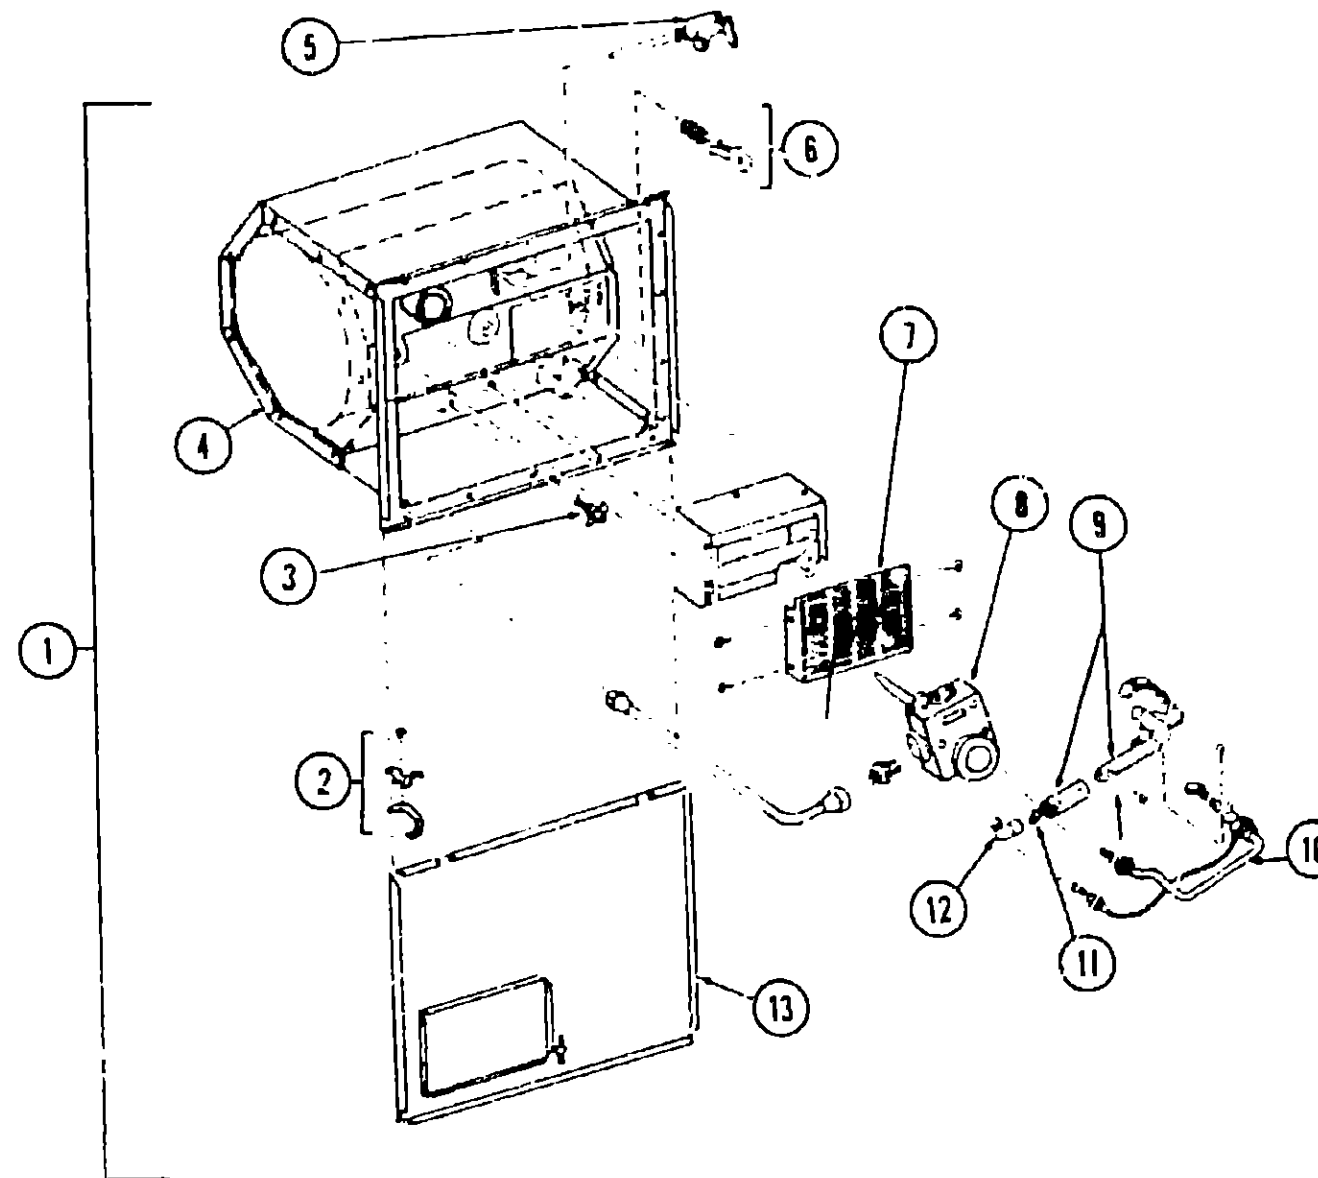

WATER HEATER GROUP (CONTINUED)

ATWOOD - w/MOTOR AID - GH63

Key	Part Number	U/M	Description
1	051392-01-000	EA	Water Heater (GH63) w/o Access Door
2	051391-01-700	EA	Hinge Kit w/Clip
3	051391-01-701	EA	Valve - Drain
4	051392-01-700	EA	Tank - Inner
5	051391-01-704	EA	Valve - Relief 1/2"
6	051391-01-705	EA	Cam Lock Fastener
7	051391-01-706	EA	Grille - Exhaust
8	051391-01-712	EA	Thermostat
9	051391-01-708	EA	Main Burner
10	051391-01-709	EA	Pilot - Safety
11	051391-01-710	EA	Orifice - Main Burner
12	051391-01-711	EA	Elbow - Main Burner Orifice
13	003182-02-000	EA	Door - Water Heater - Beige
	003182-03-000	EA	Door - Water Heater - Off White
	051391-01-714	EA	Elbow - 45 x 3/8 F x 3/8 MPT - On Gas Thermostat

K-16

1975-1979 COMMON ITEMS FICHE TABLE OF CONTENTS

Introduction	A-1 - A-2
Air Conditioner Group	A-3 - A-14
Cabinetry Hardware Group	A-15 - B-18
Chevrolet Chassis Parts Group	B-19 - B-24
Control Center Group	C-1 - C-2
Furnace Group	C-3 - D-12
Generator Group	D-13 - E-4
Holding Tank Group	E-5 - E-24
Luggage Rack and Ladder Group	F-1 - F-6
Plumbing Hardware	F-7 - G-12
Range Group	G-13 - H-2
Range Hood Group	H-3 - H-4
Refrigerator Group	H-5 - J-12
Roof Vent Group	J-13 - J-15
Speed Control Group	J-17 - K-2
Toilet Group	K-3 - K-8
Water Heater Group	K-9 - K-18
Wheel Cover Group	K-19 - K-20
Windshield Wiper/Washer Group	K-21 - L-4

WATER HEATER GROUP INDEX

Atwood w/Motor Aid	K-9 - K-10
Electric Ignition - GH6E	
Atwood w/Motor Aid	K-11 - K-12
Electric Ignition - GH63E	
Atwood w/o Motor Aid - G6A2	K-13
Atwood w/o Motor Aid - G6A3	K-14
Atwood w/Motor Aid - GH5	K-15
Atwood w/Motor Aid - GH63	K-16
Atwood w/Motor Aid	K-17 - K-18
Electric Ignition - GH610-3E