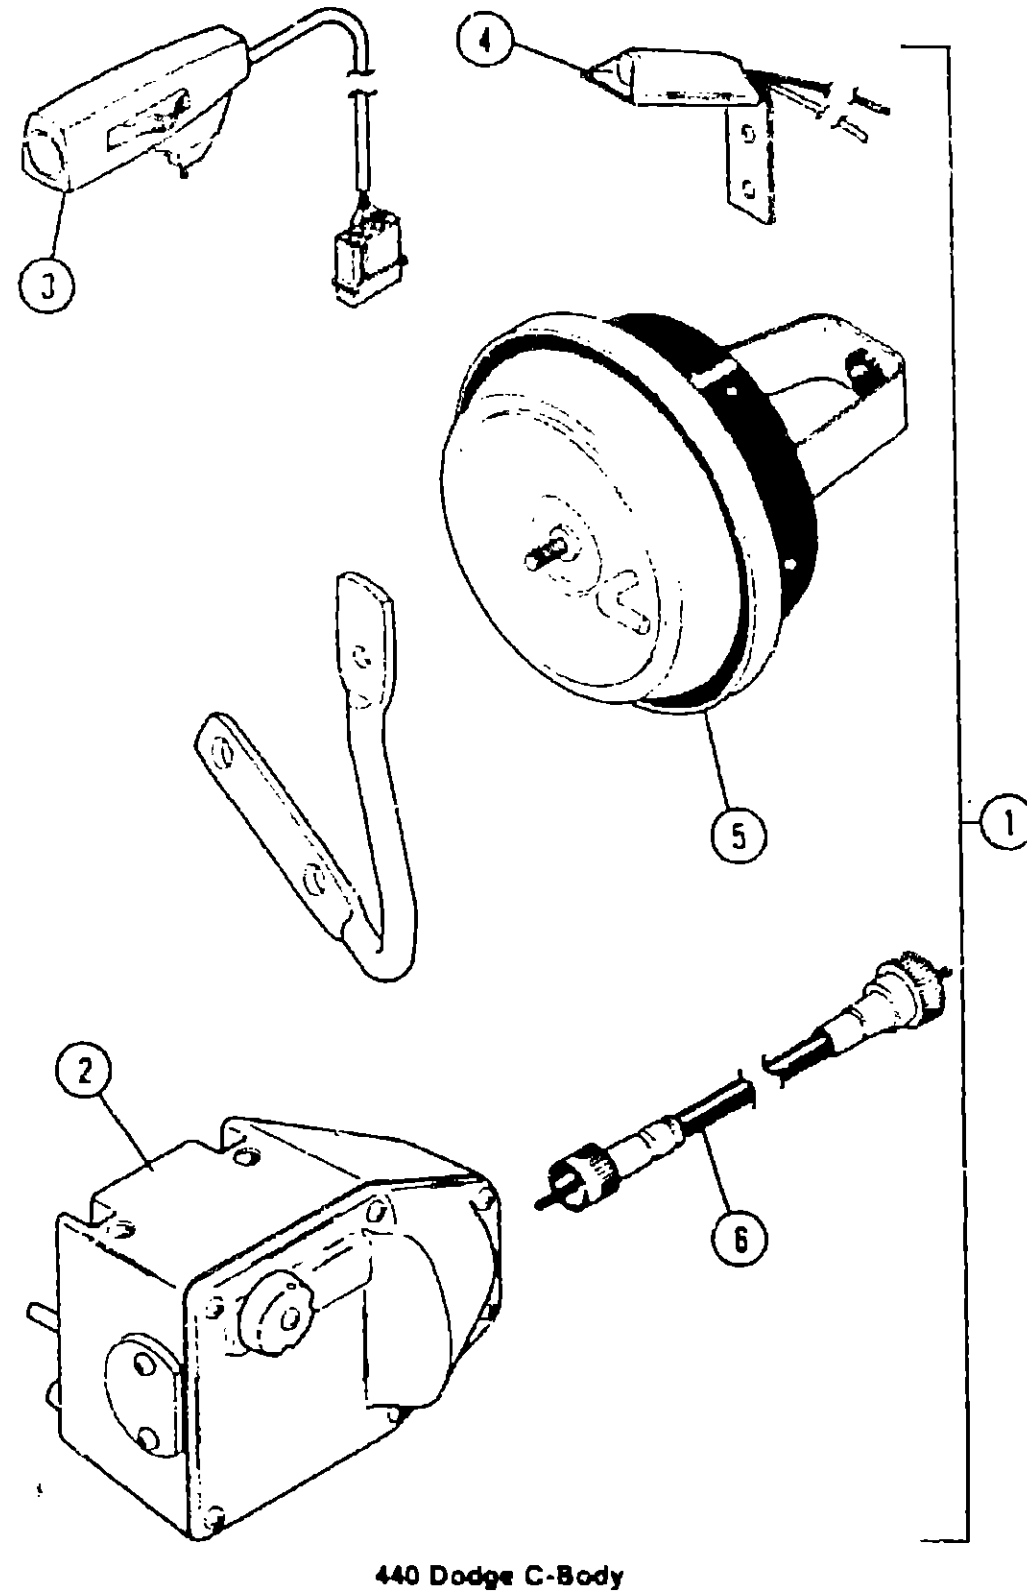

SPEED CONTROL GROUP (CONTINUED)

440 Dodge C-Body

Key	Part Number	U/M	Description
1	048652-01-000	EA	Speed Control Package - 440 G.I.D. - Dodge C-Body
2	007255-01-700	EA	Regulator Asm.
3	007255-01-702	EA	Engage Switch - Clamp On
4	007255-01-704	EA	Switch Asm. - Decelerate
5	024746-01-701	EA	Servo Asm.
6	007298-01-700	EA	Cable Asm. - Transmission - 42"
*	024746-01-700	EA	Relay - Speed Control
*	007298-01-702	EA	Harness Asm.
*			Not Illustrated