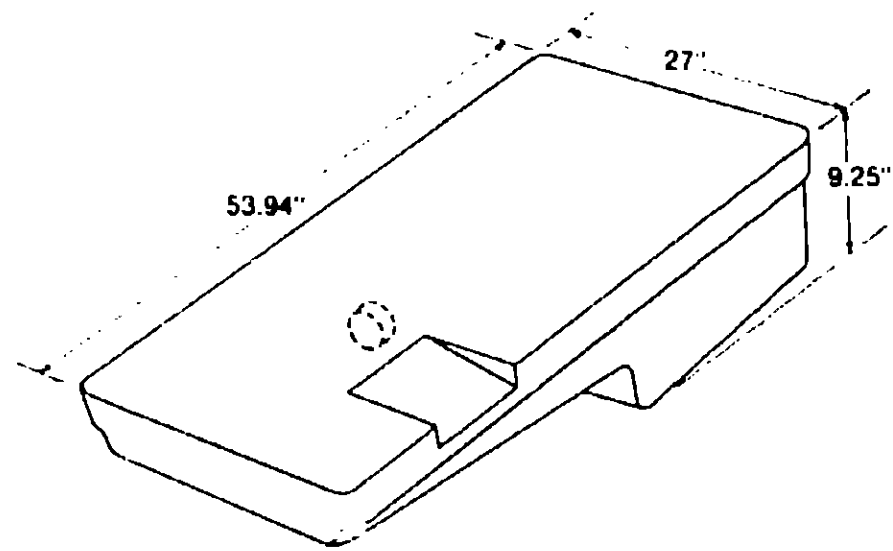

Key Part Number U/M Description
061804-01-000 EA Holding Tank - Plastic - w/o Fittings

used as a sewage tank
used as a gray water tank

1979 ITASCA
*ICN29RT