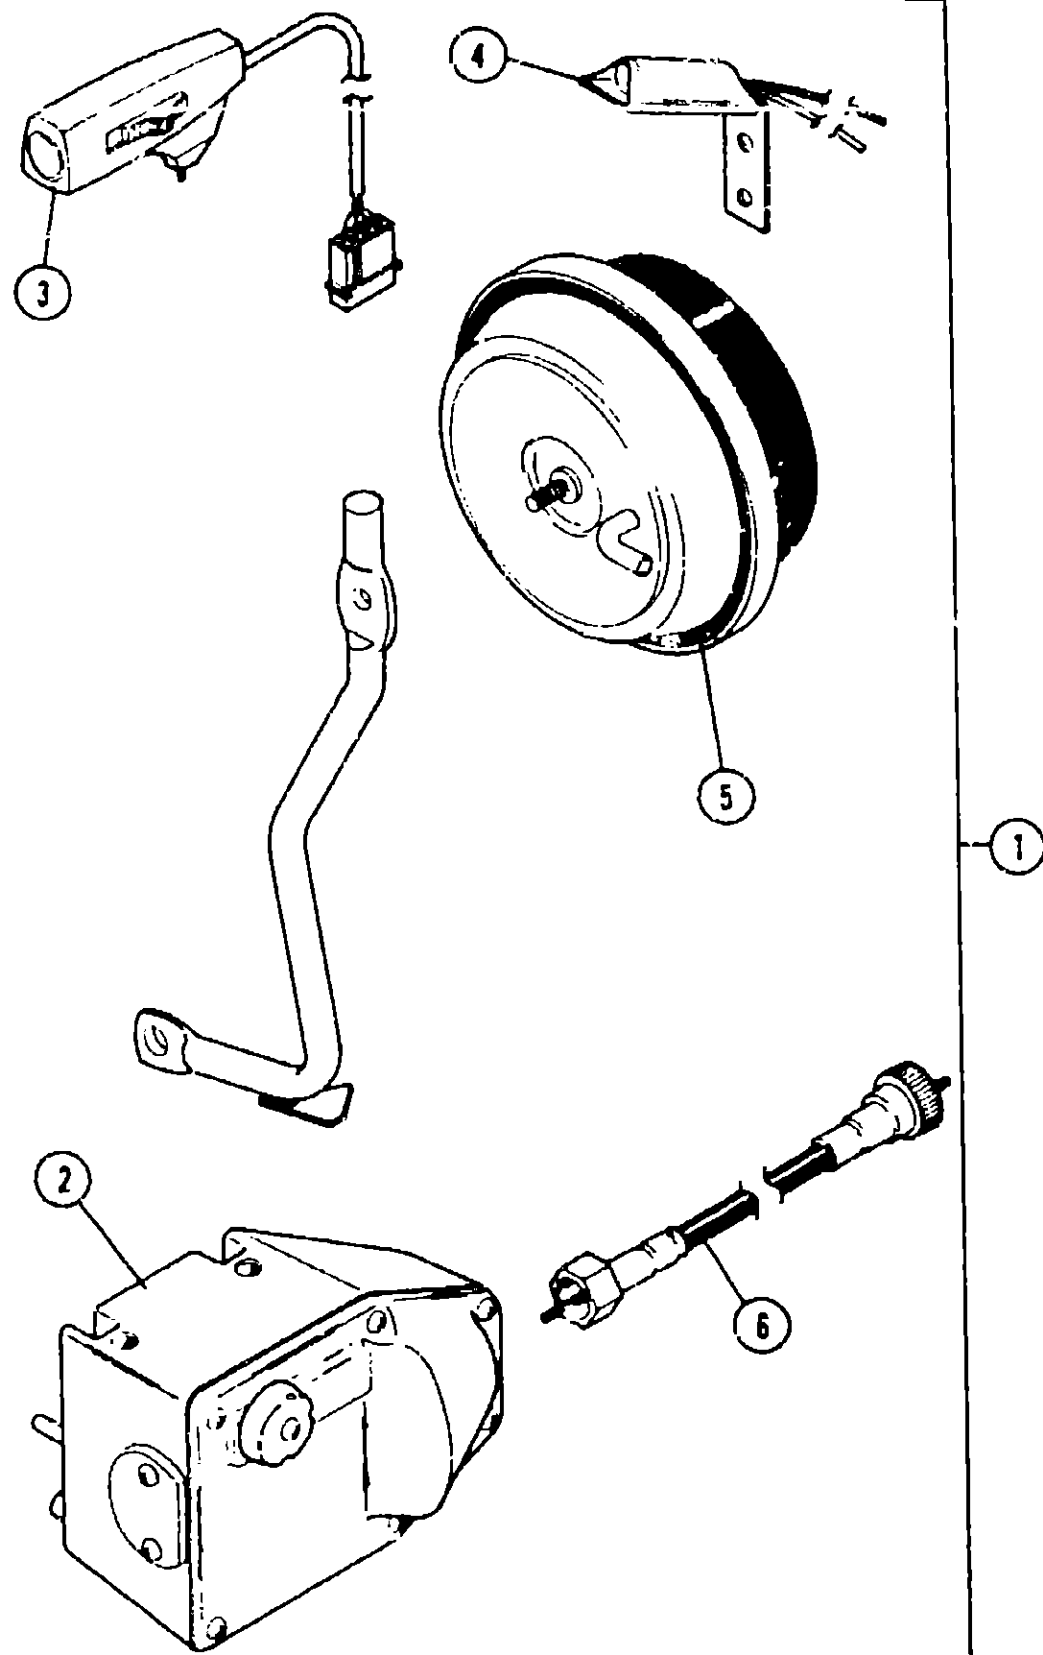

SPEED CONTROL GROUP

CHEVROLET 350 A-BODY

Key	Part Number	U/M	Description
1	048577-01-000	EA	Speed Control Package - 350 C.I.D. - Chev. - A-Body
2	007255-01-700	EA	Regulator Asm.
3	007255-01-702	EA	Engage Switch - Clamp On
4	007255-01-704	EA	Switch Asm. - Decelerate
5	007298-01-701	EA	Servo Asm. - 350 C.I.D.
6	007255-01-703	EA	Cable Asm. - Transmission
.	007298-01-702	EA	Harness Asm.
.	024746-01-700	EA	Relay - Speed Control
.	Not Illustrated