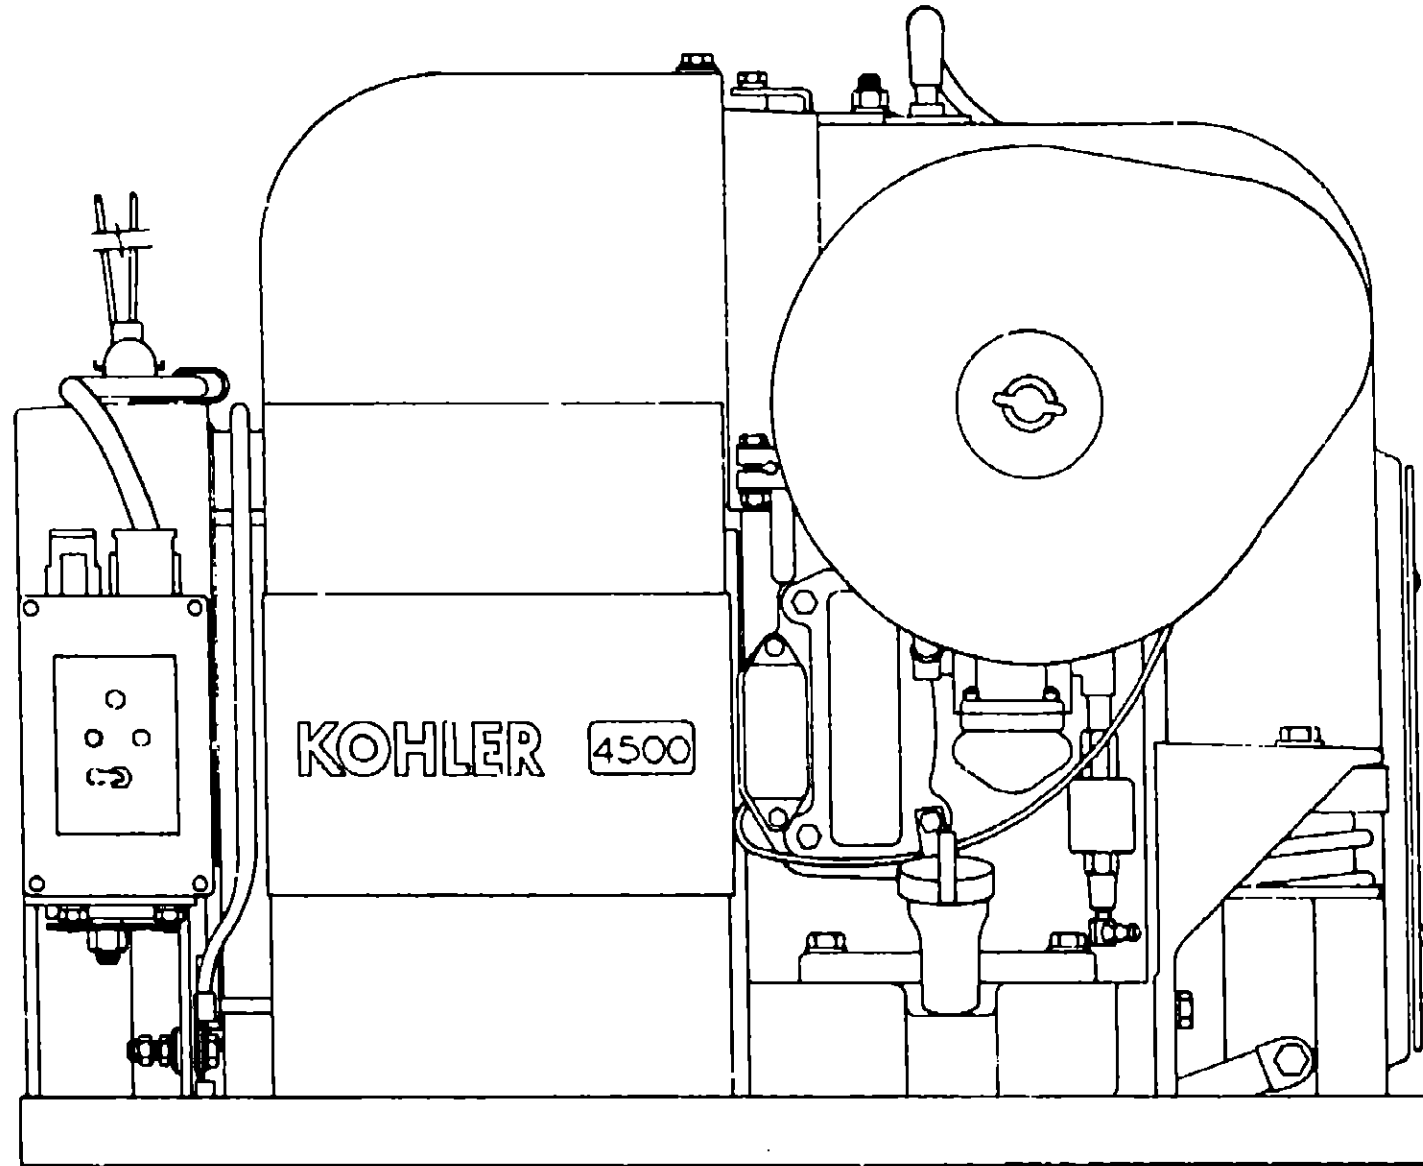

GENERATOR GROUP (CONTINUED)

KOHLER GENERATOR - 4.5 KW

1975-1979 COMMON ITEMS FICHE TABLE OF CONTENTS

Introduction	A-1 - A-2
Air Conditioner Group	A-3 - A-14
Cabinetry Hardware Group	A-15 - B-18
Chevrolet Chassis Parts Group	B-19 - B-24
Control Center Group	C-1 - C-2
Furnace Group	C-3 - D-12
Generator Group	D-13 - E-4
Holding Tank Group	E-5 - E-24
Luggage Rack and Ladder Group	F-1 - F-6
Plumbing Hardware	F-7 - G-12
Range Group	G-13 - H-2
Range Hood Group	H-3 - H-4
Refrigerator Group	H-5 - J-12
Roof Vent Group	J-13 - J-15
Speed Control Group	J-17 - K-2
Toilet Group	K-3 - K-8
Water Heater Group	K-9 - K-18
Wheel Cover Group	K-19 - K-20
Windshield Wiper/Washer Group	K-21 - L-4

GENERATOR GROUP INDEX

Kohler Generator - 2.5 kw	D-13
Kohler Generator - 4.0 kw	D-14
Kohler Generator - 5.0 kw	D-15
Kohler Generator - 6.5 kw	D-16
Kohler Generator - 3.5 kw	D-17 - D-18
Kohler Generator - 4.5 kw	D-19 - D-20
Kohler Generator - 5.5 kw	D-21 - D-22
Kohler Generator - 7.0 kw	D-23 - D-24
Onan Generator - 3.0 kw AJ	E-1
Onan Generator - 4.0 kw BFA	E-2
Onan Generator - 5.0 kw BGA	E-3
Onan Generator - 6.5 kw NH	E-4

Key	Part Number	U/M	Description
	040504-01-700	EA	Gasket - Fuel Bowl
	040504-01-711	EA	Gasket - Breaker Point Cover
	051909-01-700	EA	Repair Kit - Carburetor
	040506-01-702	EA	Condenser
	051908-01-708	EA	Brush
	040504-01-782	EA	Tee - Rubber - Mounting
	040504-01-783	EA	Cup - Rubber - Mounting
	051908-01-706	EA	Spark Plug Wire and Boot
	051908-01-709	EA	Controller Asm.
	051908-01-703	EA	Coil

Key	Part Number	U/M	Description
	051908-01-711	EA	Gasket - Oil Pan
	051908-01-712	EA	Choke - Automatic
	051908-01-715	EA	Element - Air Cleaner
	051908-01-716	EA	Points - Breaker
	051908-01-705	EA	Brush and Spring Kit
	051908-01-710	EA	Fuse - 1 Amp.
	051908-01-713	EA	Regulator - Battery
	040504-01-736	EA	Gasket - Breather Cover
	051908-01-704	EA	Regulator - Voltage
	040506-01-720	EA	Relay
	051909-01-705	EA	Circuit Board - 4.5 kw Kohler - B200150

Key	Part Number	U/M	Description
	051909-01-000	EA	Generator Asm. - 4.5KW - Kohler