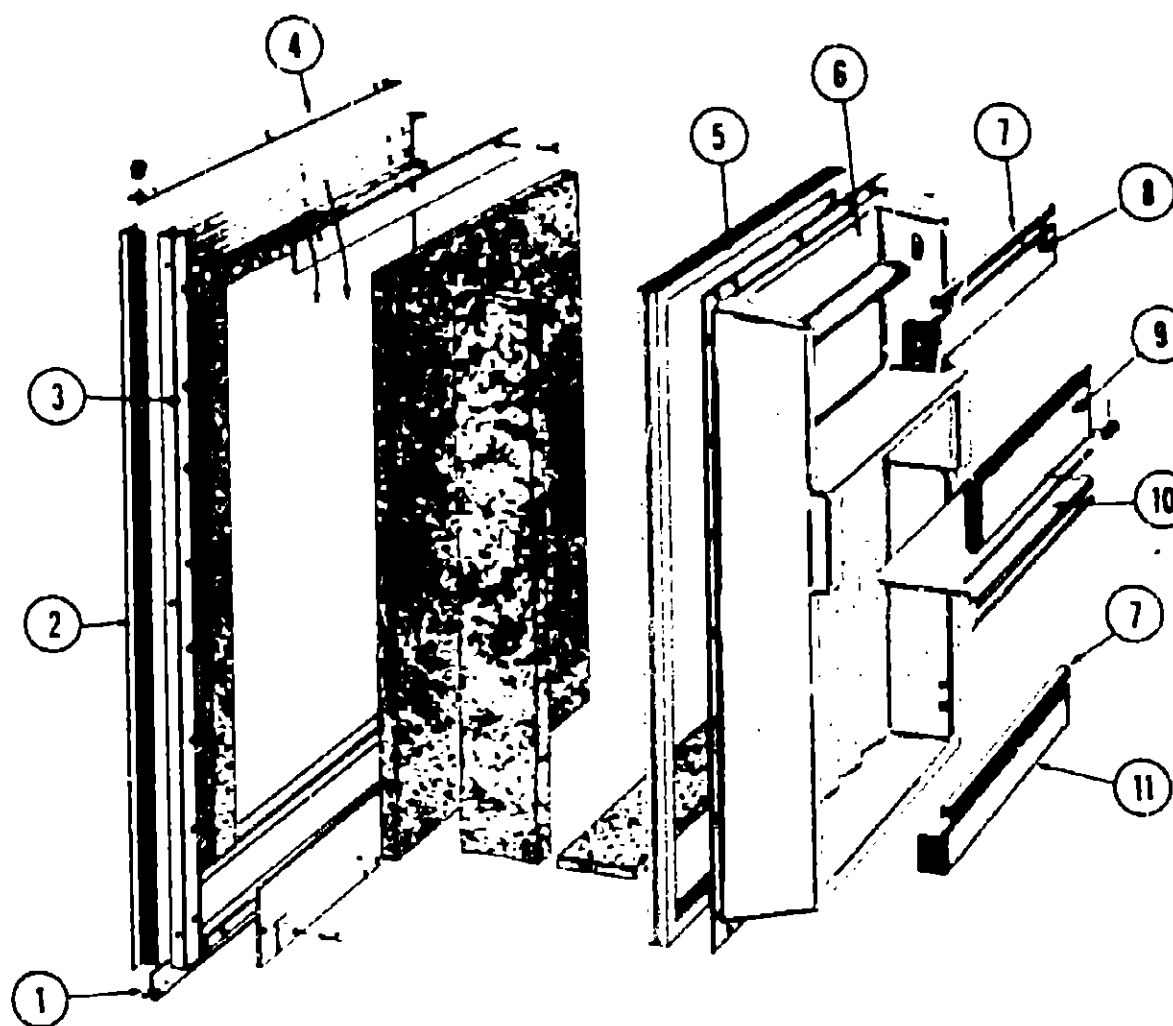

REFRIGERATOR GROUP (CONTINUED)

SIBIR REFRIGERATOR - ET150/2 (CONTINUED)

Key	Part Number	U/M	Description
1	049175-01-744	EA	Trim - Door Bottom
2	049175-01-745	EA	Trim - Door Side
3	049175-01-709	EA	Panel - Door Outer
4	049175-01-743	EA	Trim - Door Top
5	049175-01-712	EA	Gasket - Refrigerator Door
6	049175-01-711	EA	Liner - Door
7	049175-01-721	EA	Trim
8	049175-01-720	EA	Rack - Egg
9	049175-01-716	EA	Door - Dairy
10	049175-01-714	EA	Tray - Butter
11	049175-01-719	EA	Bar - Retaining

1975-1979 COMMON ITEMS FICHE TABLE OF CONTENTS

Introduction	A-1 - A-2
Air Conditioner Group	A-3 - A-14
Cabinetry Hardware Group	A-15 - B-18
Chevrolet Chassis Parts Group	B-19 - B-24
Control Center Group	C-1 - C-2
Furnace Group	C-3 - D-12
Generator Group	D-13 - E-4
Holding Tank Group	E-5 - E-24
Luggage Rack and Ladder Group	F-1 - F-6
Plumbing Hardware	F-7 - G-12
Range Group	G-13 - H-2
Range Hood Group	H-3 - H-4
Refrigerator Group	H-5 - J-12
Roof Vent Group	J-13 - J-15
Speed Control Group	J-17 - K-2
Toilet Group	K-3 - K-8
Water Heater Group	K-9 - K-18
Wheel Cover Group	K-19 - K-20
Windshield Wiper/Washer Group	K-21 - L-4

REFRIGERATOR GROUP INDEX

Dometic - RM66	H-5 - H-8
Dometic - RM76	H-9 - H-13
Norcold - DE728	H-14
Instamatic - IM6	H-15 - H-18
Instamatic - IM7	H-19 - H-24
Sibir - ET150	I-1 - I-4
Sibir - ET230	I-5 - I-10
Sibir - ET150/2	I-11 - I-14
Sibir - ET230/2	I-15 - I-20
Winnebago - W6EG	I-21 - J-2
Winnebago - W7EG	J-3 - J-7
Winnebago - W8EG	J-8 - J-12