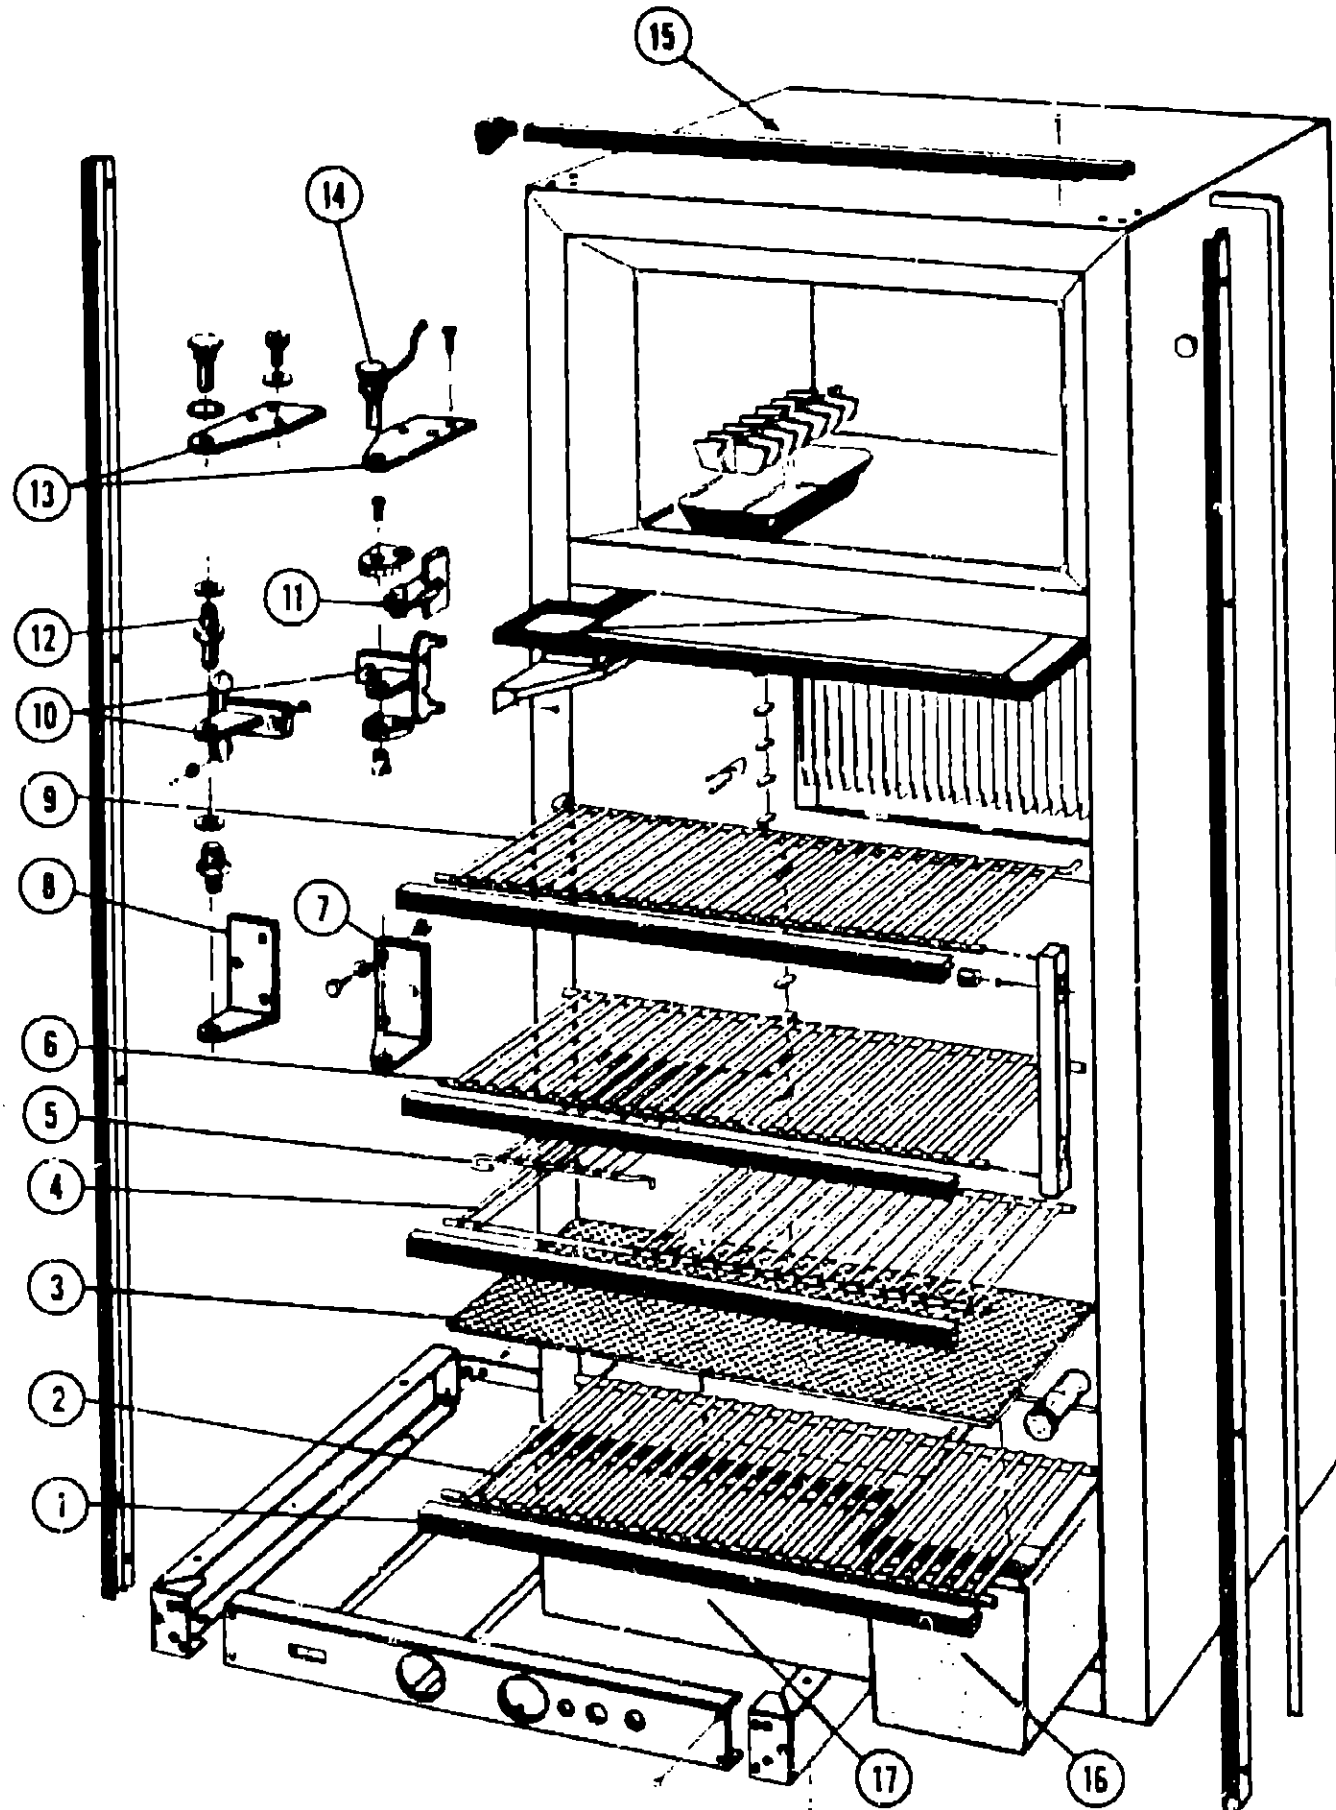

REFRIGERATOR GROUP (CONTINUED)

SIBIR REFRIGERATOR - ET230/2 (CONTINUED)

Key	Part Number	U/M	Description
1	049175-01-723	EA	Shelf Trim
2	049174-01-715	EA	Shelf - Wire - Bottom
3	049175-01-725	EA	Shelf - Glass
4	049174-02-700	EA	Shelf - Milk Carton
5	049174-02-701	EA	Flap - Swing - Milk Carton Shelf
6	049174-01-714	EA	Shelf - Wire - Center
7	049174-02-705	EA	Bracket - Bottom Hinge - Right
8	049174-02-706	EA	Bracket - Bottom Hinge - Left
9	049174-01-713	EA	Shelf - Wire - Top
10	049174-01-702	EA	Bracket - Center Hinge
11	049174-01-758	EA	Kit - Travel Latch - Plastic
12	049174-01-711	EA	Pin - Hinge - Center
13	049175-01-704	EA	Bracket - Hinge - Upper - Left or Right
14	049175-01-742	EA	Pin - Travel - Lock Top
15	049174-02-707	EA	Cabinet Unit Asm.
16	049175-01-727	EA	Bin - Salad
17	049175-01-726	EA	Bin - Salad - Large
	054450-01-000	EA	Bubble Level - Refrigerator
	065792-01-000	EA	Air Flow Kit - Sibir Refrigerator
			Not Illustrated