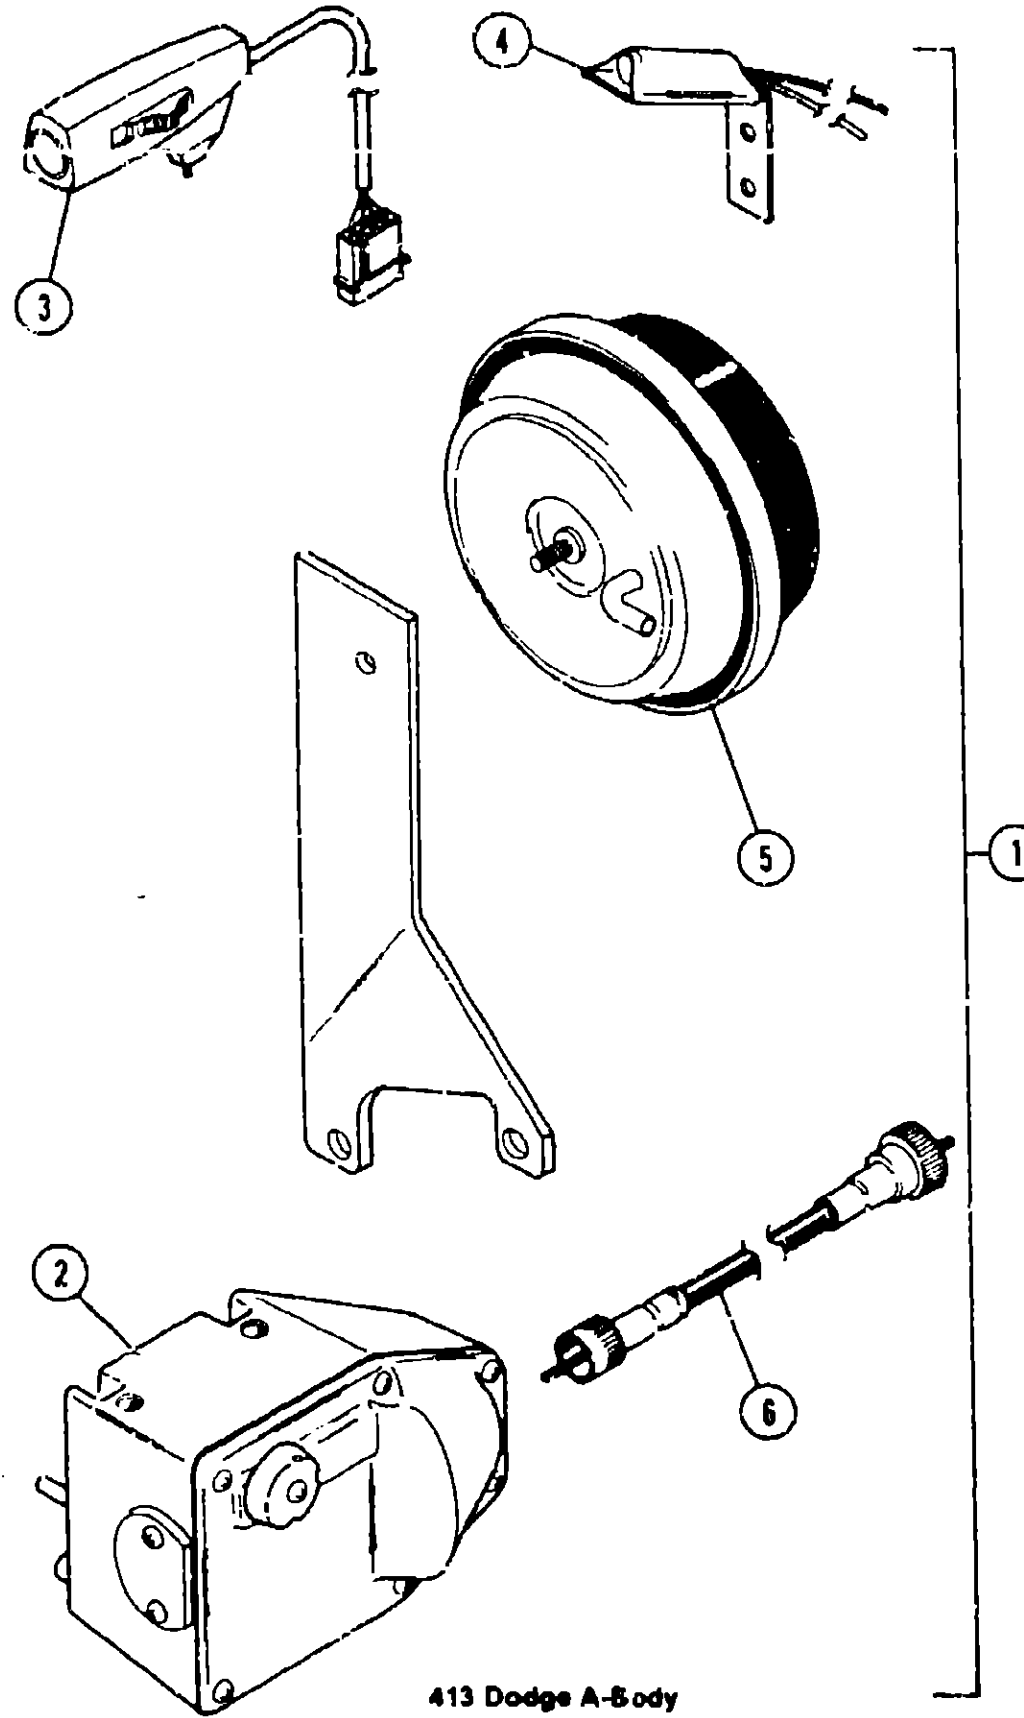

SPEED CONTROL GROUP (CONTINUED)

413 Dodge A-Body

Key	Part Number	U/M	Description
1	007255-01-000	EA	Speed Control Package - 413 C.I.D. - Dodge A-Body
2	007255-01-700	EA	Regulator Asm.
3	007255-01-702	EA	Engage Switch - Clamp On
4	007255-01-704	EA	Switch Asm. Decelerate
5	007255-01-701	EA	Servo Asm.
6	007255-01-703	EA	Cable Asm. - Transmission
.	024746-01-700	EA	Relay - Speed Control
.	007298-01-702	EA	Harness Asm.
.	Not Illustrated		

1975-1979 COMMON ITEMS FICHE TABLE OF CONTENTS

Introduction	A-1 - A-2
Air Conditioner Group	A-3 - A-14
Cabinetry Hardware Group	A-15 - B-18
Chevrolet Chassis Parts Group	B-19 - B-24
Control Center Group	C-1 - C-2
Furnace Group	C-3 - D-12
Generator Group	D-13 - E-4
Holding Tank Group	E-5 - E-24
Luggage Rack and Ladder Group	F-1 - F-6
Plumbing Hardware	F-7 - G-12
Range Group	G-13 - H-2
Range Hood Group	H-3 - H-4
Refrigerator Group	H-5 - J-12
Roof Vent Group	J-13 - J-15
Speed Control Group	J-17 - K-2
Toilet Group	K-3 - K-8
Water Heater Group	K-9 - K-18
Wheel Cover Group	K-19 - K-20
Windshield Wiper/Washer Group	K-21 - L-4

SPEED CONTROL GROUP INDEX

Chevrolet 350 A-Body	J-17
Chevrolet 454 A-Body	J-16
Chevrolet 350 C-Body	J-19
Dodge 318 A-Body	J-20
Dodge 360 A-Body	J-21
Dodge 413 A-Body	J-22
Dodge 440 A-Body	J-23
Dodge 360 C-Body	J-24
Dodge 440 C-Body	K-1
Dodge/Chevrolet-Electronic	K-2