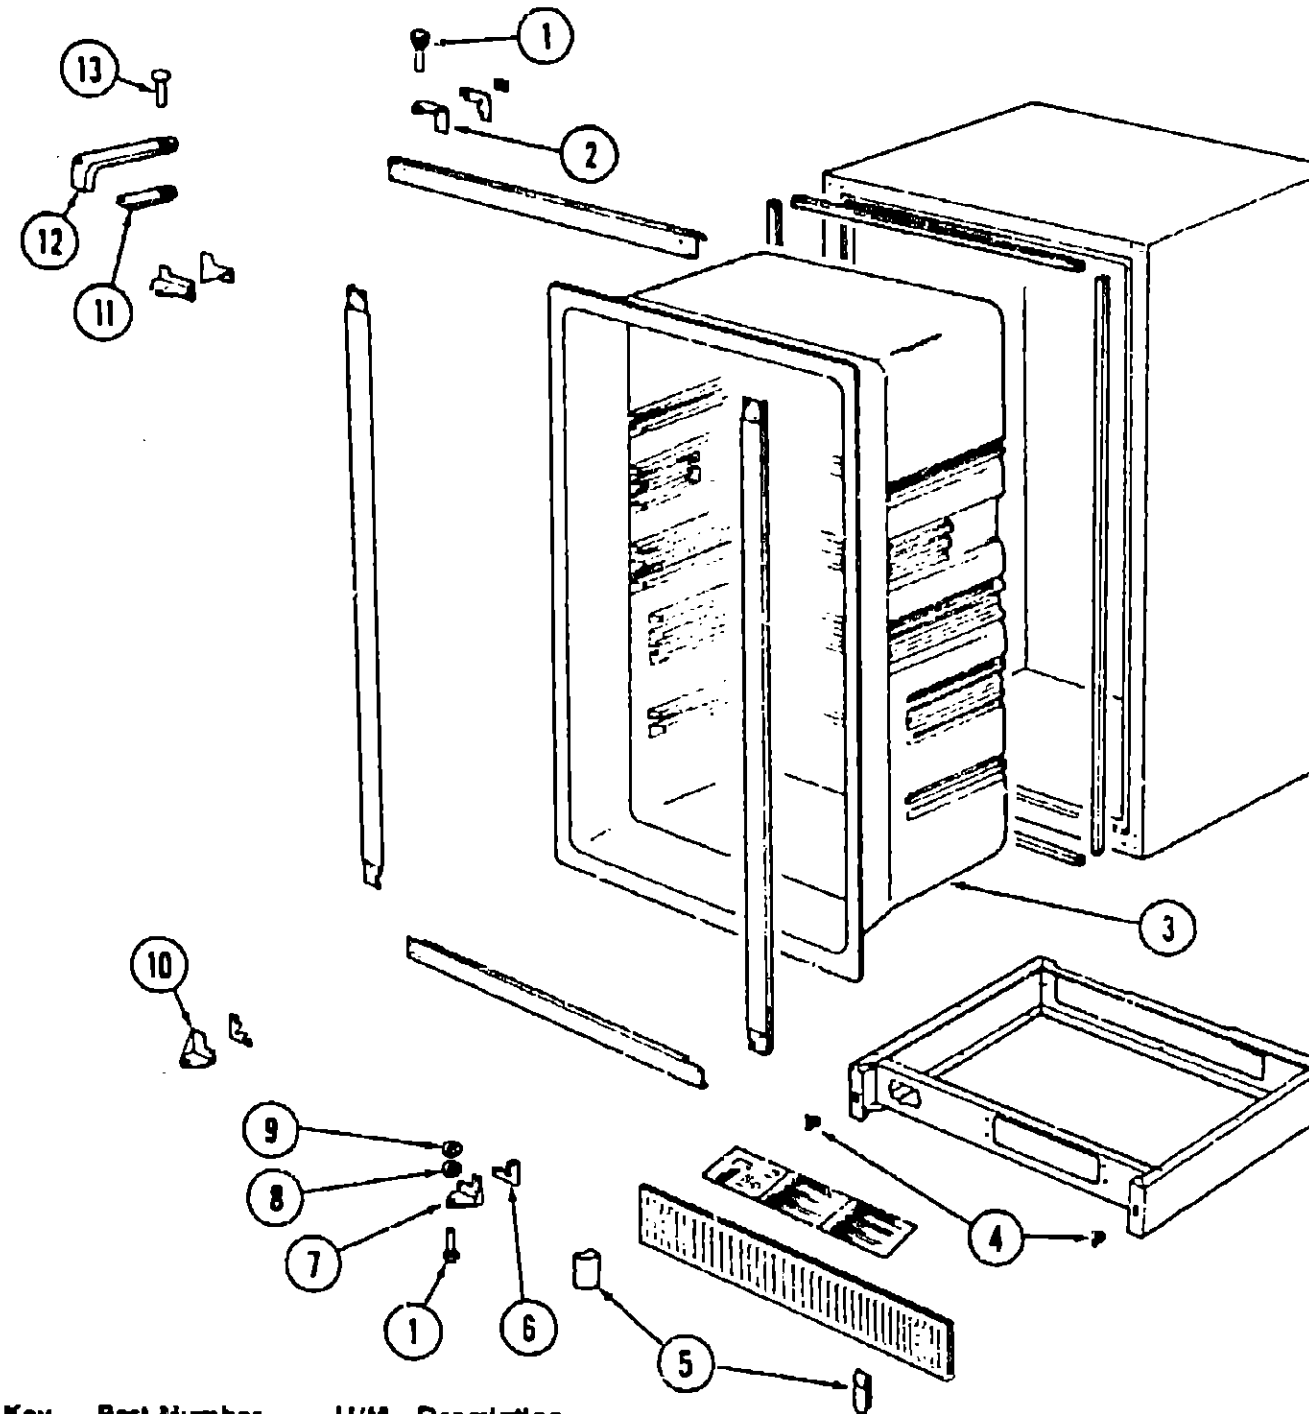

REFRIGERATOR GROUP (CONTINUED)

WINNEBAGO REFRIGERATOR - W6EG (CONTINUED)

Key	Part Number	U/M	Description
1	034543-01-713	EA	Pin - Hinge
2	034543-01-781	EA	Hinge - Top Right
3	034545-01-704	EA	Liner - Inner
4	034543-01-727	EA	Catch
5	034543-01-726	EA	Knob
6	034543-01-709	EA	Packing - Hinge
7	034543-01-715	EA	Hinge - Bottom Right
8	034543-01-716	EA	Ring - Distance
9	034543-01-717	EA	Ring - Distance
10	034543-01-714	EA	Hinge - Bottom Left
11	034543-01-780	EA	Base - Travel Latch
12	034543-01-779	EA	Latch - Travel
13	034543-01-770	EA	Screw - Travel Latch
054450-01-000		EA	Bubble Level - Refrigerator
			Not Illustrated

1975-1979 COMMON ITEMS FICHE TABLE OF CONTENTS

Introduction	A-1 - A-2
Air Conditioner Group	A-3 - A-14
Cabinetry Hardware Group	A-15 - B-18
Chevrolet Chassis Parts Group	B-19 - B-24
Control Center Group	C-1 - C-2
Furnace Group	C-3 - D-12
Generator Group	D-13 - E-4
Holding Tank Group	E-5 - E-24
Luggage Rack and Ladder Group	F-1 - F-6
Plumbing Hardware	F-7 - G-12
Range Group	G-13 - H-2
Range Hood Group	H-3 - H-4
Refrigerator Group	H-5 - J-12
Roof Vent Group	J-13 - J-15
Speed Control Group	J-17 - K-2
Toilet Group	K-3 - K-8
Water Heater Group	K-9 - K-18
Wheel Cover Group	K-19 - K-20
Windshield Wiper/Washer Group	K-21 - L-4

REFRIGERATOR GROUP INDEX

Dometic - RM66	H-5 - H-8
Dometic - RM78	H-9 - H-13
Norcold - DE728	H-14
Instamatic - IM6	H-15 - H-18
Instamatic - IM7	H-19 - H-24
Sibir - ET150	I-1 - I-4
Sibir - ET230	I-5 - I-10
Sibir - ET150/2	I-11 - I-14
Sibir - ET230/2	I-15 - I-20
Winnebago - W6EG	I-21 - J-2
Winnebago - W7EG	J-3 - J-7
Winnebago - W8EG	J-8 - J-12