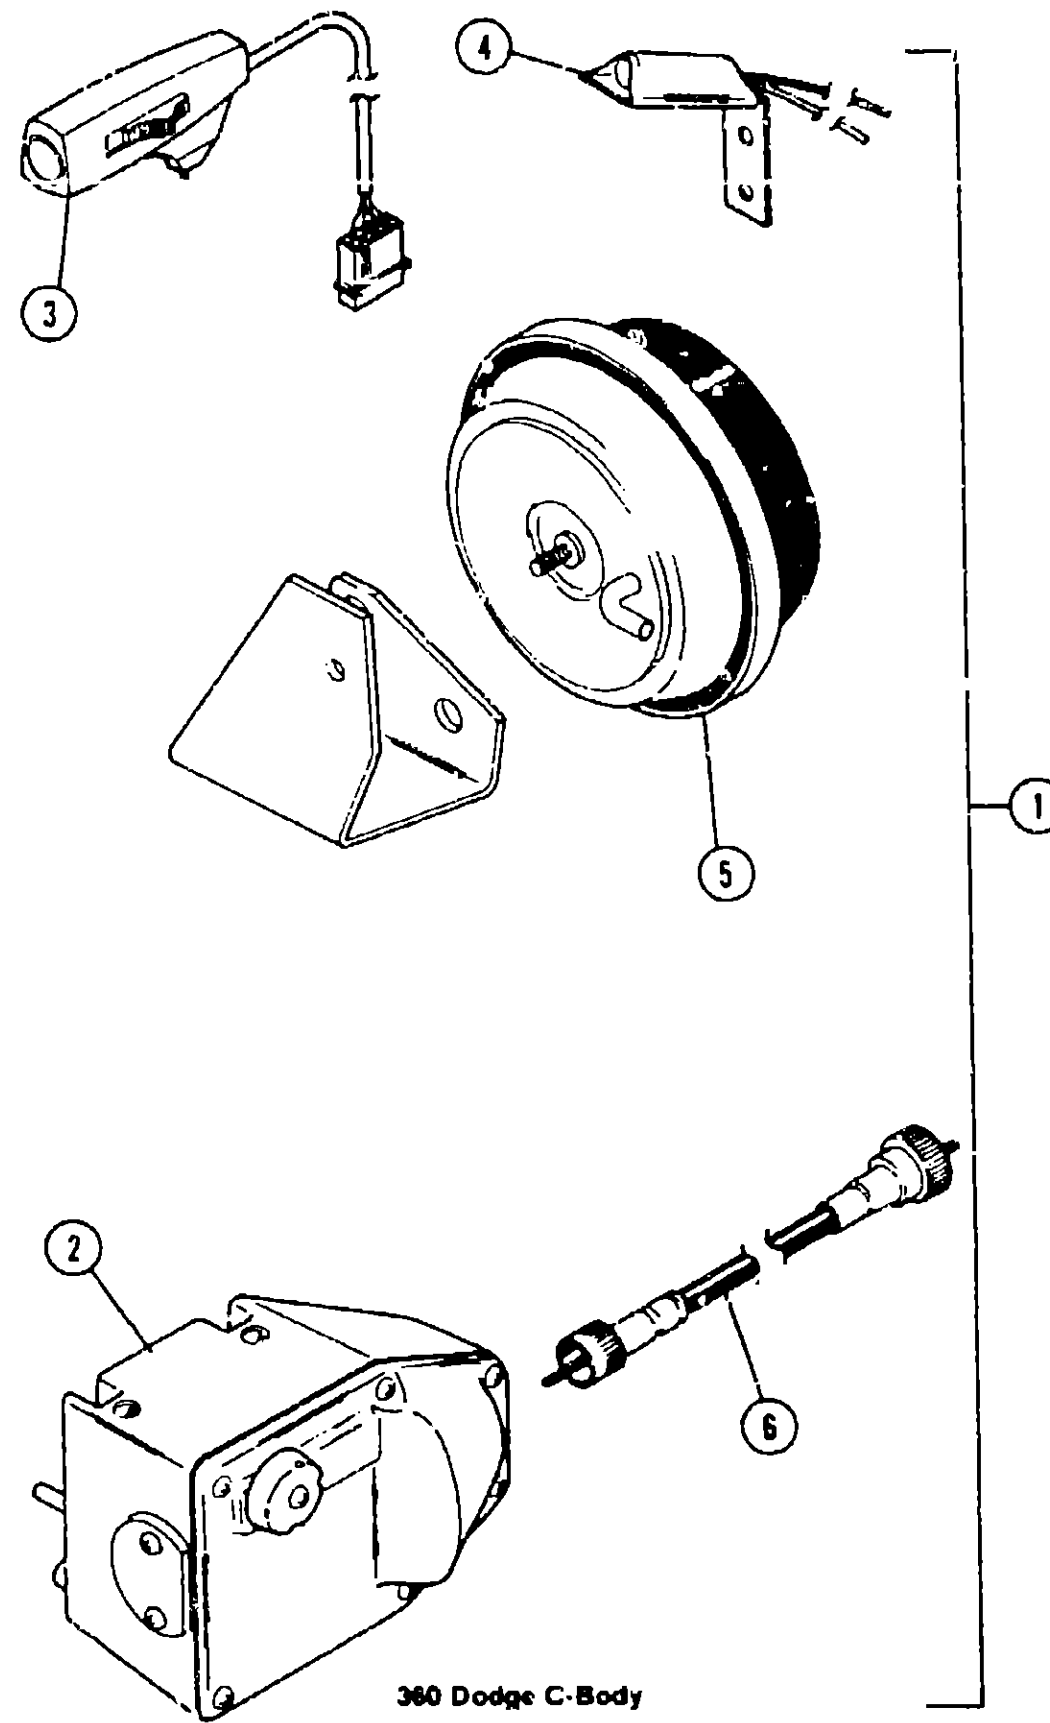

SPEED CONTROL GROUP (CONTINUED)

360 Dodge C-Body

Key	Part Number	U/M	Description
1	007298-01-06J	EA	Speed Control Package - 360 Dodge - C-Body
2	007255-01-700	EA	Regulator Asm.
3	007255-01-702	EA	Engage Switch - Clamp On
4	007255-01-704	EA	Switch Asm. - Decelerate
5	007298-01-701	EA	Servo Asm.
6	007299-01-700	EA	Cable Asm. - Transmission
7	024746-01-700	EA	Relay - Speed Control
8	007298-01-702	EA	Harness Asm.
			Not Illustrated

1975-1979 COMMON ITEMS FICHE TABLE OF CONTENTS

Introduction	A-1 - A-2
Air Conditioner Group	A-3 - A-14
Cabinetry Hardware Group	A-15 - B-18
Chevrolet Chassis Parts Group	B-19 - B-24
Control Center Group	C-1 - C-2
Furnace Group	C-3 - D-12
Generator Group	D-13 - E-4
Holding Tank Group	E-5 - E-24
Luggage Rack and Ladder Group	F-1 - F-6
Plumbing Hardware	F-7 - G-12
Range Group	G-13 - H-2
Range Hood Group	H-3 - H-4
Refrigerator Group	H-5 - J-12
Roof Vent Group	J-13 - J-15
Speed Control Group	J-17 - K-2
Toilet Group	K-3 - K-8
Water Heater Group	K-9 - K-18
Wheel Cover Group	K-10 - K-20
Windshield Wiper/Washer Group	K-21 - L-4

SPEED CONTROL GROUP INDEX

Chevrolet 350 A-Body	J-17
Chevrolet 454 A-Body	J-19
Chevrolet 350 C-Body	J-19
Dodge 318 A-Body	J-20
Dodge 360 A-Body	J-21
Dodge 413 A-Body	J-22
Dodge 440 A-Body	J-23
Dodge 360 C-Body	J-24
Dodge 440 C-Body	K-1
Dodge/Chevrolet-Electronic	K-2