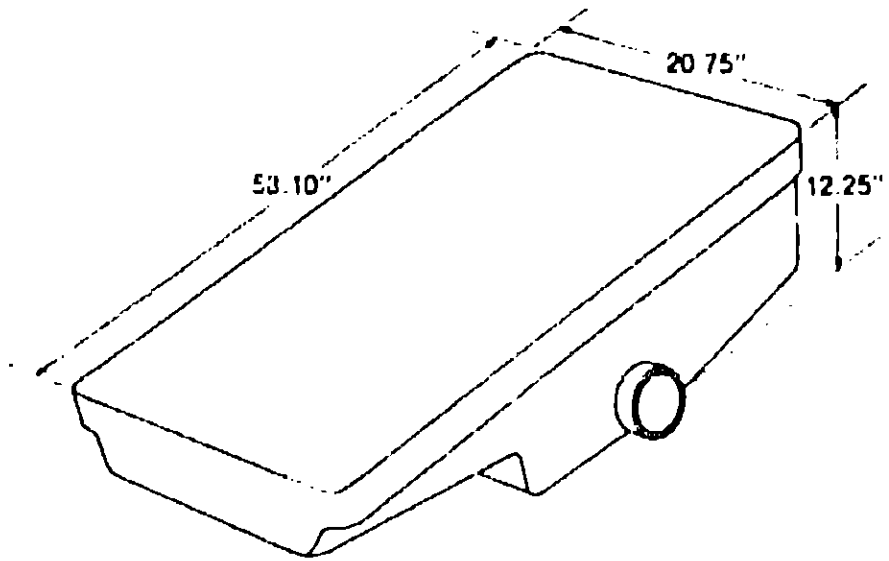

HOLDING TANK GROUP (CONTINUED)

Key Part Number U/M Description
061805-01-000 EA Holding Tank - Plastic - w/o Fittings

used as a sewage tank
used as a gray water tank

1979 WINNEBAGO 1979 ITASCA
WDN29RT ICN29RT