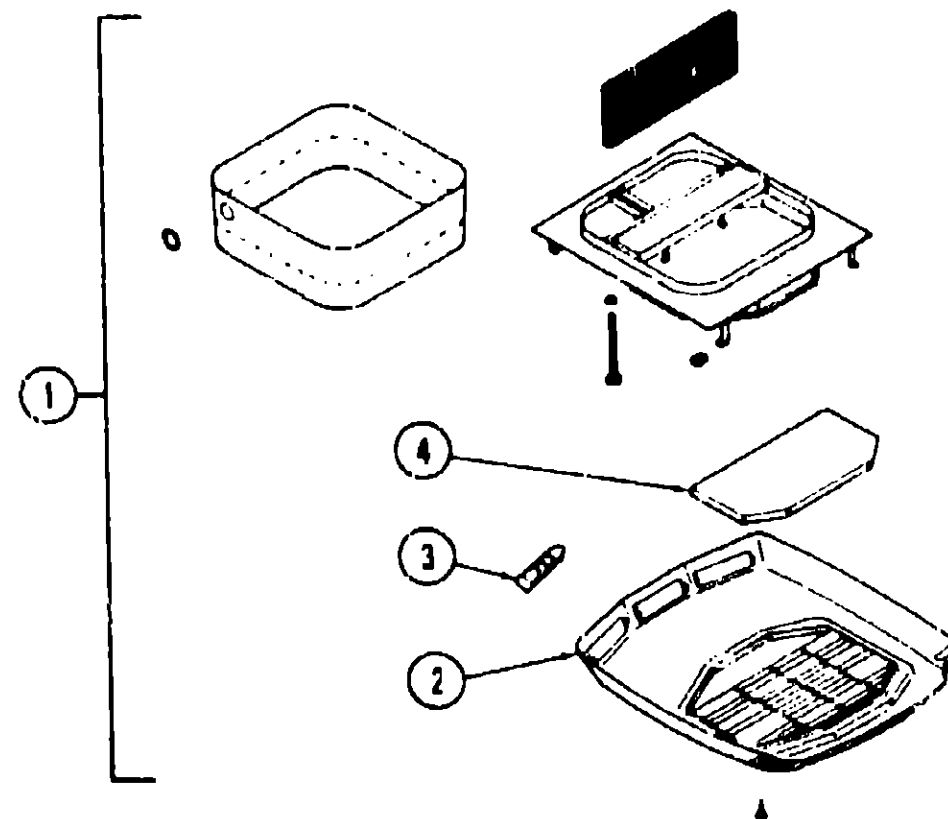

AIR CONDITIONER GROUP (CONTINUED)

CEILING ASM. - 11,000 BTU - COOL ONLY - 67038714, 67338724
COLEMAN AIR CONDITIONER

Key	Part Number	U/M	Description
1	049778-01-000		This shroud asm. is not available. It has been replaced with #049778-02-000. The parts breakdown, as shown, is the same for both.
1	049778-02-000	EA	Shroud Asm. - Inside Ceiling - Cool Only 11,000 BTU - Coleman Air Conditioner
2	049777-01-702	EA	Ceiling Shroud (Cover Only) Inside - Ivory Plastic
3	037648-01-729	EA	Louver w/Fins
4	037648-01-728	EA	Filter - 7 3/4" x 14"

1975-1979 COMMON ITEMS FICHE TABLE OF CONTENTS

Introduction	A-1 - A-2
Air Conditioner Group	A-3 - A-14
Cabinetry Hardware Group	A-15 - B-18
Chevrolet Chassis Parts Group	B-19 - B-24
Control Center Group	C-1 - C-2
Furnace Group	C-3 - D-12
Generator Group	D-13 - E-4
Holding Tank Group	E-5 - E-24
Luggage Rack and Ladder Group	F-1 - F-6
Plumbing Hardware	F-7 - G-12
Range Group	G-13 - H-2
Range Hood Group	H-3 - H-4
Refrigerator Group	H-5 - J-12
Roof Vent Group	J-13 - J-15
Speed Control Group	J-17 - K-2
Toilet Group	K-3 - K-8
Water Heater Group	K-9 - K-18
Wheel Cover Group	K-19 - K-20
Windshield Wiper/Washer Group	K-21 - L-4

AIR CONDITIONER GROUP INDEX

Mach I - 10,000 BTU - Coleman	A-3 - A-4
Mach III - 13,500 BTU - Coleman	A-5 - A-6
11,000 BTU - Coleman	A-7 - A-8
13,500 BTU - Coleman	A-9 - A-10
Inside Shroud - Mach I and III	A-11
Inside Shroud - 11,000 BTU - Cool Only	A-12
Inside Shroud - 13,500 BTU - Cool Only	A-13
Inside Shroud - 13,500 BTU - Heat & Cool	A-14