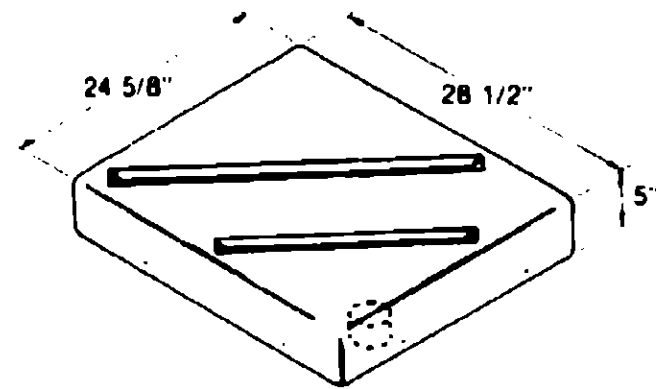

Key Part Number U/M Description
043835-01-000 EA Holding Tank - Plastic - w/o Fittings

Used as a sewage tank
*Used as a gray water tank

1976 WINNEBAGO MW20RG	1977 WINNEBAGO MY20RG	1978 WINNEBAGO WD420RG	1979 WINNEBAGO WD420RG
		1978 ITASCA IC420RG	1978 Itasca IC420RG