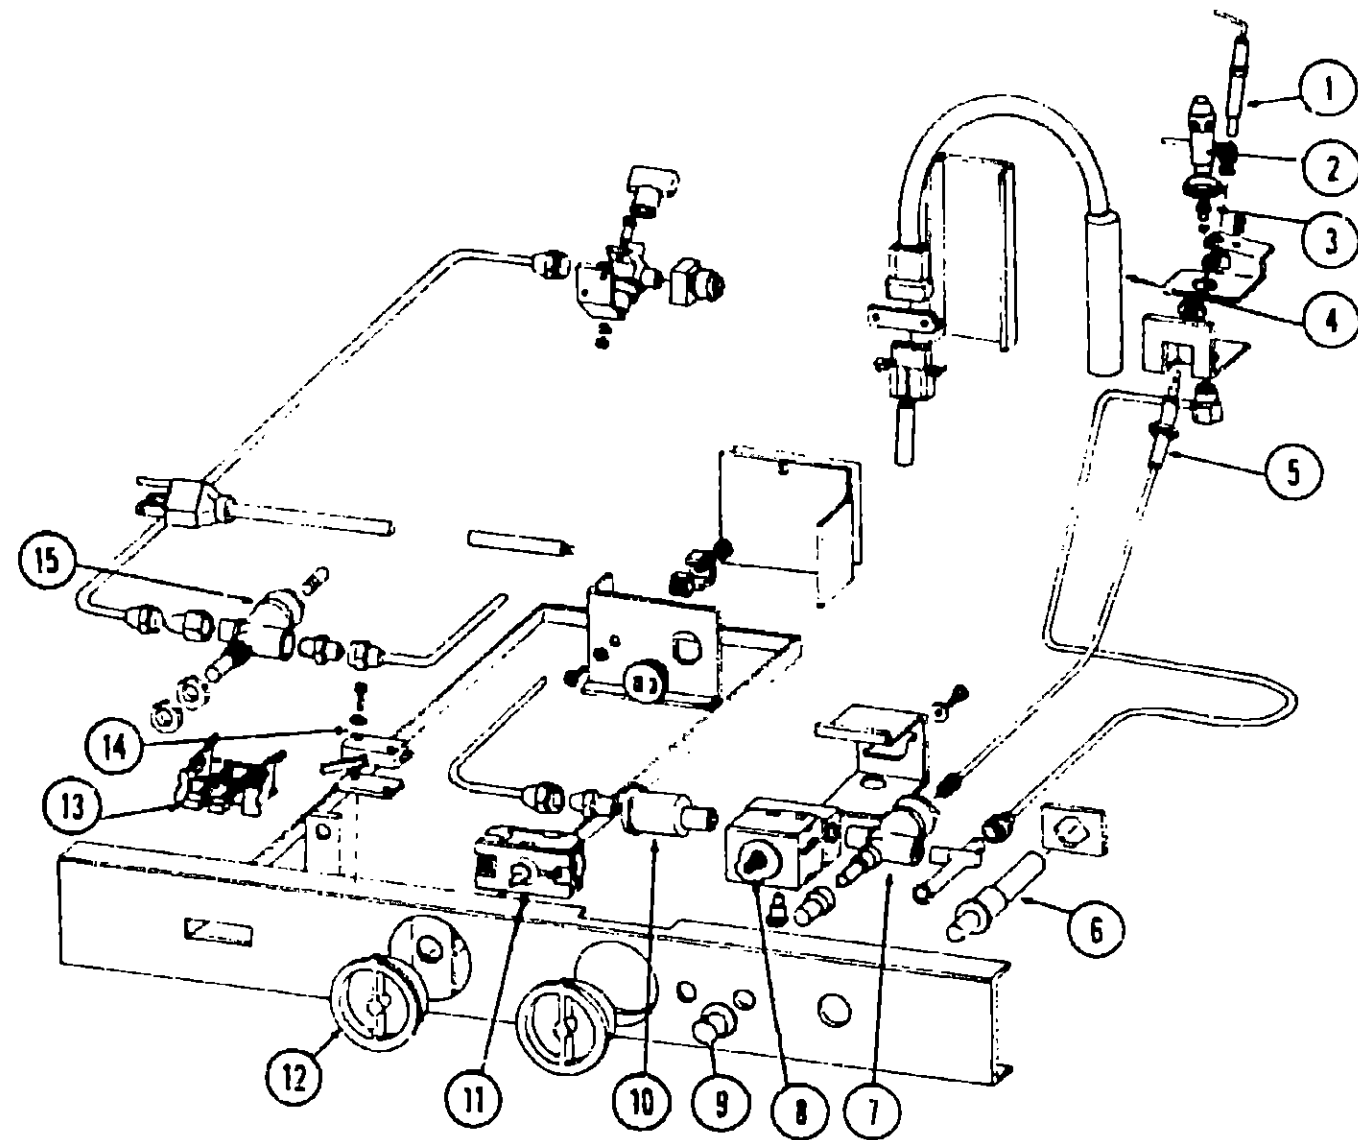

REFRIGERATOR GROUP (CONTINUED)

SIBIR REFRIGERATOR - ET230

Key	Part Number	U/M	Description
	049174-01-000	EA	Refrigerator - AC/Gas - ET230 - Sibir - 2 Door Model
1	049175-01-738	EA	Plug - Ignition
2	049175-01-736	EA	Head - Burner
3	049174-01-718	EA	Jet - Burner - Bray #13
4	049174-01-716	EA	Heater - 117 VAC 220/95 Watt
5	049175-01-734	EA	Thermocouple
6	049175-01-737	EA	Igniter - Piezo
7	049175-01-733	EA	Valve - Safety
8	049174-01-717	EA	Thermostat - Gas
9	049174-01-754	EA	Cap - Pressure Test
10	049175-01-731	EA	Filter
11	049175-01-729	EA	Thermostat - Electric
12	049175-01-741	EA	Control Knob
13	049175-01-740	EA	Switch - Push Button
14	049175-01-730	EA	Switch - Micro
15	049175-01-733	EA	Safety Valve

REFRIGERATOR GROUP (CONTINUED)

SIBIR REFRIGERATOR - ET230 (CONTINUED)

1975-1979 COMMON ITEMS FICHE TABLE OF CONTENTS

Introduction	A-1 - A-2
Air Conditioner Group	A-3 - A-14
Cabinetry Hardware Group	A-15 - D-18
Chevrolet Chassis Parts Group	B-19 - B-24
Control Center Group	C-1 - C-2
Furnace Group	C-3 - D-12
Generator Group	D-13 - E-4
Holding Tank Group	E-5 - E-24
Luggage Rack and Ladder Group	F-1 - F-6
Plumbing Hardware	F-7 - G-12
Range Group	G-13 - H-2
Range Hood Group	H-3 - H-4
Refrigerator Group	H-5 - J-12
Roof Vent Group	J-13 - J-15
Speed Control Group	J-17 - K-2
Toilet Group	K-3 - K-8
Water Heater Group	K-9 - K-18
Wheel Cover Group	K-19 - K-20
Windshield Wiper/Washer Group	K-21 - L-4

REFRIGERATOR GROUP INDEX

Dometic - RM66	H-5 - H-8
Dometic - RM76	H-9 - H-13
Norcold - DE728	H-14
Instamatic - IM6	H-15 - H-18
Instamatic - IM7	H-19 - H-24
Sibir - ET150	I-1 - I-4
Sibir - ET230	I-5 - I-10
Sibir - ET150/2	I-11 - I-14
Sibir - ET230/2	I-15 - I-20
Winnebago - W6EG	I-21 - J-2
Winnebago - W7EG	J-3 - J-7
Winnebago - W8EG	J-8 - J-12