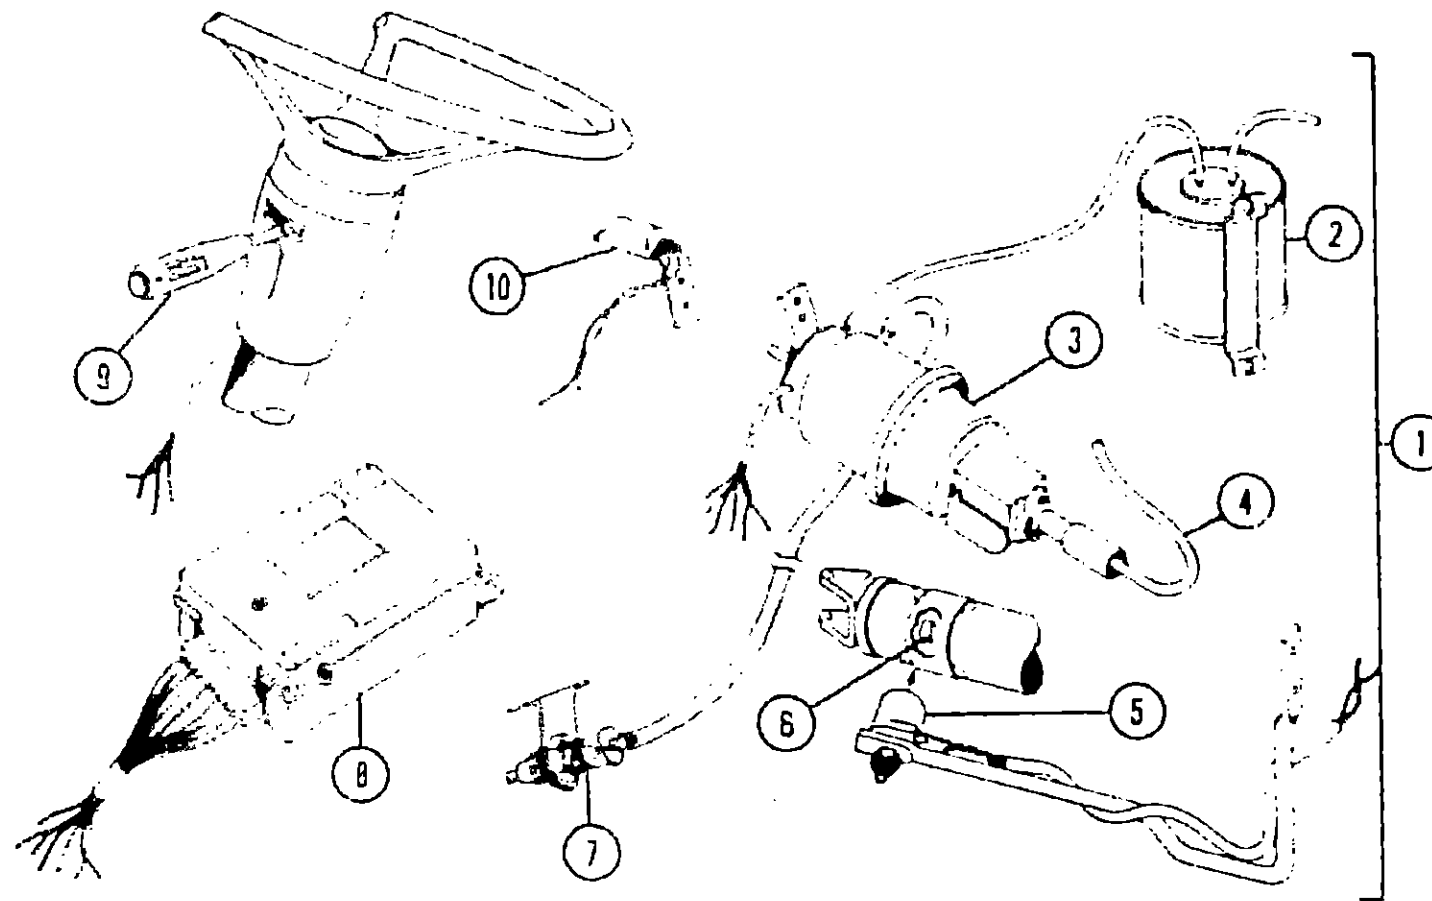

SPEED CONTROL GROUP (CONTINUED)

ELECTRONIC SPEED CONTROL (Dodge/Chevrolet)

Key	Part Number	U/M	Description
1	059779-01-000	EA	Speed Control Asm. - Electronic - Chevrolet
1	059778-01-000	EA	Speed Control Asm. - Electronic - Dodge
2	059778-01-712	EA	Vacuum Tank
3	059778-01-705	EA	Servo Vacuum Asm.
4	059778-01-706	EA	Cable Asm. - Servo
5	059778-01-704	EA	Coil Asm. Road Pickup
6	059778-01-711	EA	Magnets - Tape & Glue
7	059778-01-707	EA	Valve Asm. - Vacuum Release
*	059778-01-708	EA	Vacuum Hose - 9 - 32 x 72"
*	059778-01-709	EA	Vacuum Hose - 5 - 32 x 60"
8	059778-01-700	EA	Regulator Asm. - Electronic
9	059778-01-702	EA	Switch & Lever Asm.
10	059778-01-701	EA	Switch Asm. - Deceleration
*	059778-01-703	EA	Wire Harness Asm. - Main
*	059778-01-710	EA	Tester - Electronic Cruise Control
*			Not Illustrated

1975-1979 COMMON ITEMS FICHE TABLE OF CONTENTS

Introduction	A-1 - A-2
Air Conditioner Group	A-3 - A-14
Cabinetry Hardware Group	A-15 - B-18
Chevrolet Chassis Parts Group	B-19 - B-24
Control Center Group	C-1 - C-2
Furnace Group	C-3 - D-12
Generator Group	D-13 - E-4
Holding Tank Group	E-5 - E-24
Luggage Rack and Ladder Group	F-1 - F-6
Plumbing Hardware	F-7 - G-12
Range Group	G-13 - H-2
Range Hood Group	H-3 - H-4
Refrigerator Group	H-5 - J-12
Roof Vent Group	J-13 - J-15
Speed Control Group	J-17 - K-2
Toilet Group	K-3 - K-8
Water Heater Group	K-9 - K-18
Wheel Cover Group	K-19 - K-20
Windshield Wiper/Washer Group	K-21 - L-4

SPEED CONTROL GROUP INDEX

Chevrolet 350 A-Body	J-17
Chevrolet 454 A-Body	J-18
Chevrolet 350 C-Body	J-19
Dodge 318 A-Body	J-20
Dodge 360 A-Body	J-21
Dodge 413 A-Body	J-22
Dodge 440 A-Body	J-23
Dodge 360 C-Body	J-24
Dodge 440 C-Body	K-1
Dodge/Chevrolet-Electronic	K-2