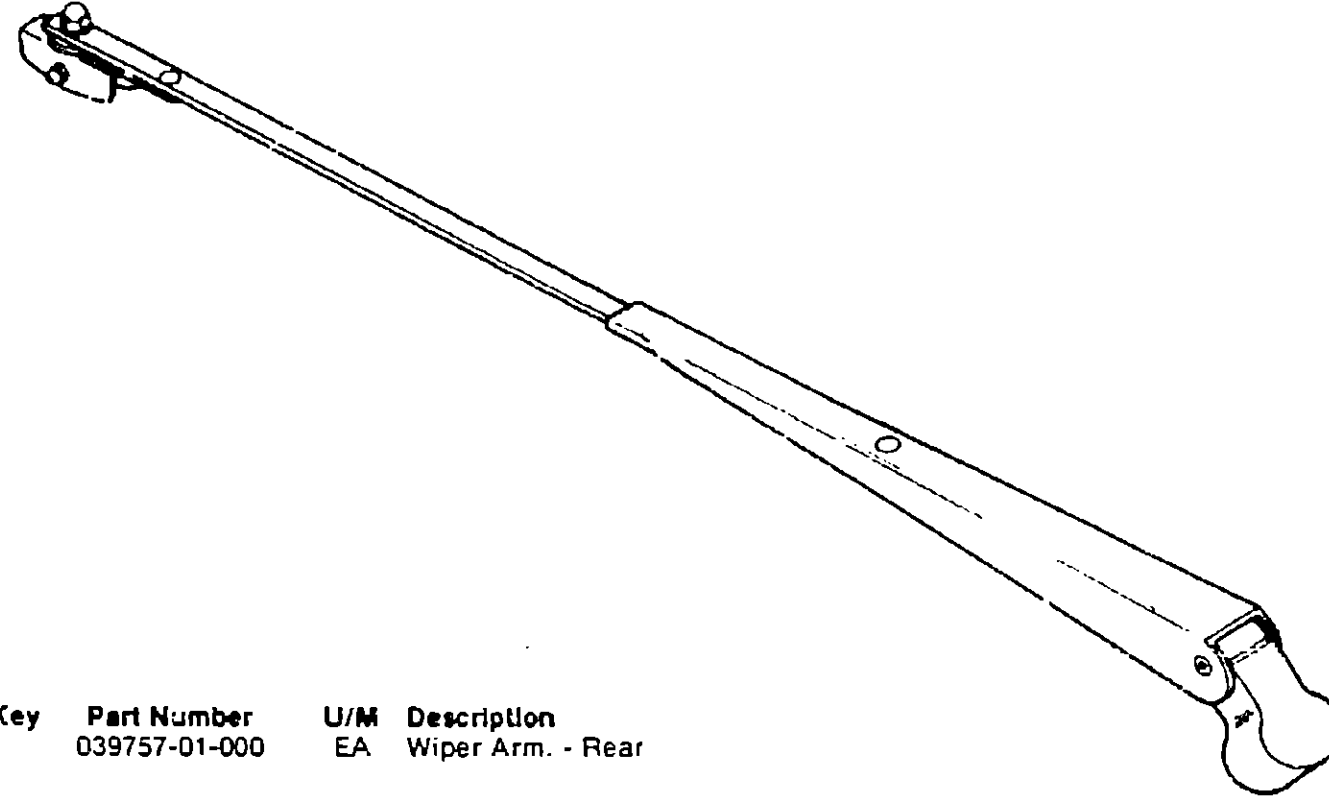

WINDSHIELD WIPER/WASHER GROUP (CONTINUED)

Key	Part Number	U/M	Description
	039757-01-000	EA	Wiper Arm. - Rear