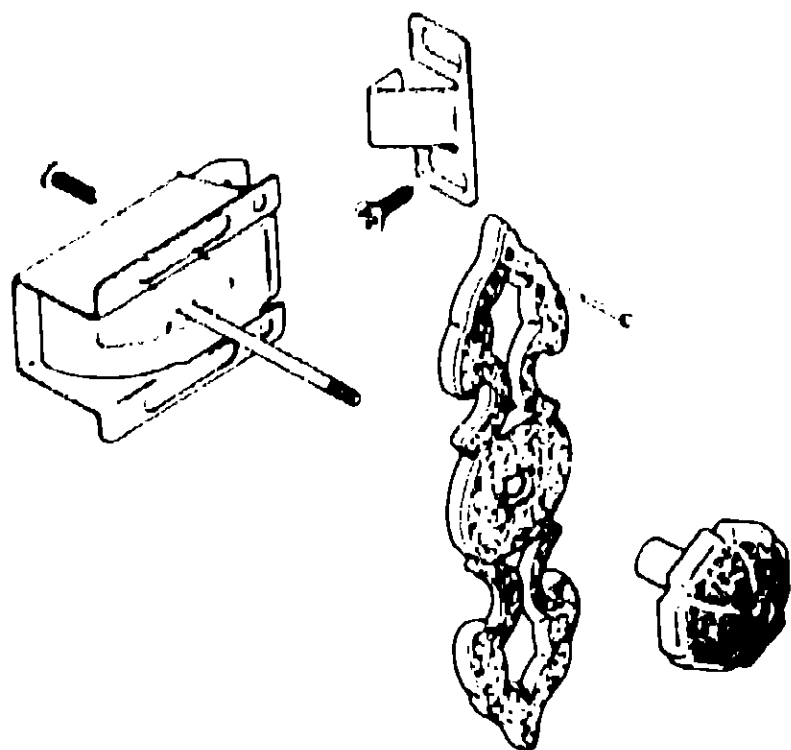

CABINETY HARDWARE GROUP (CONTINUED)

Key	Part Number	U/M	Description
	046541-01-000	EA	Kit - Cabinet Door Latch Kit Contains Screws, Knob, Backplate, Backplate Nails, Latch and Strike
	045967-01-700	EA	Kit - Cabinet Door Latch Kit Contains Knob, Backplate and Backplate Nails