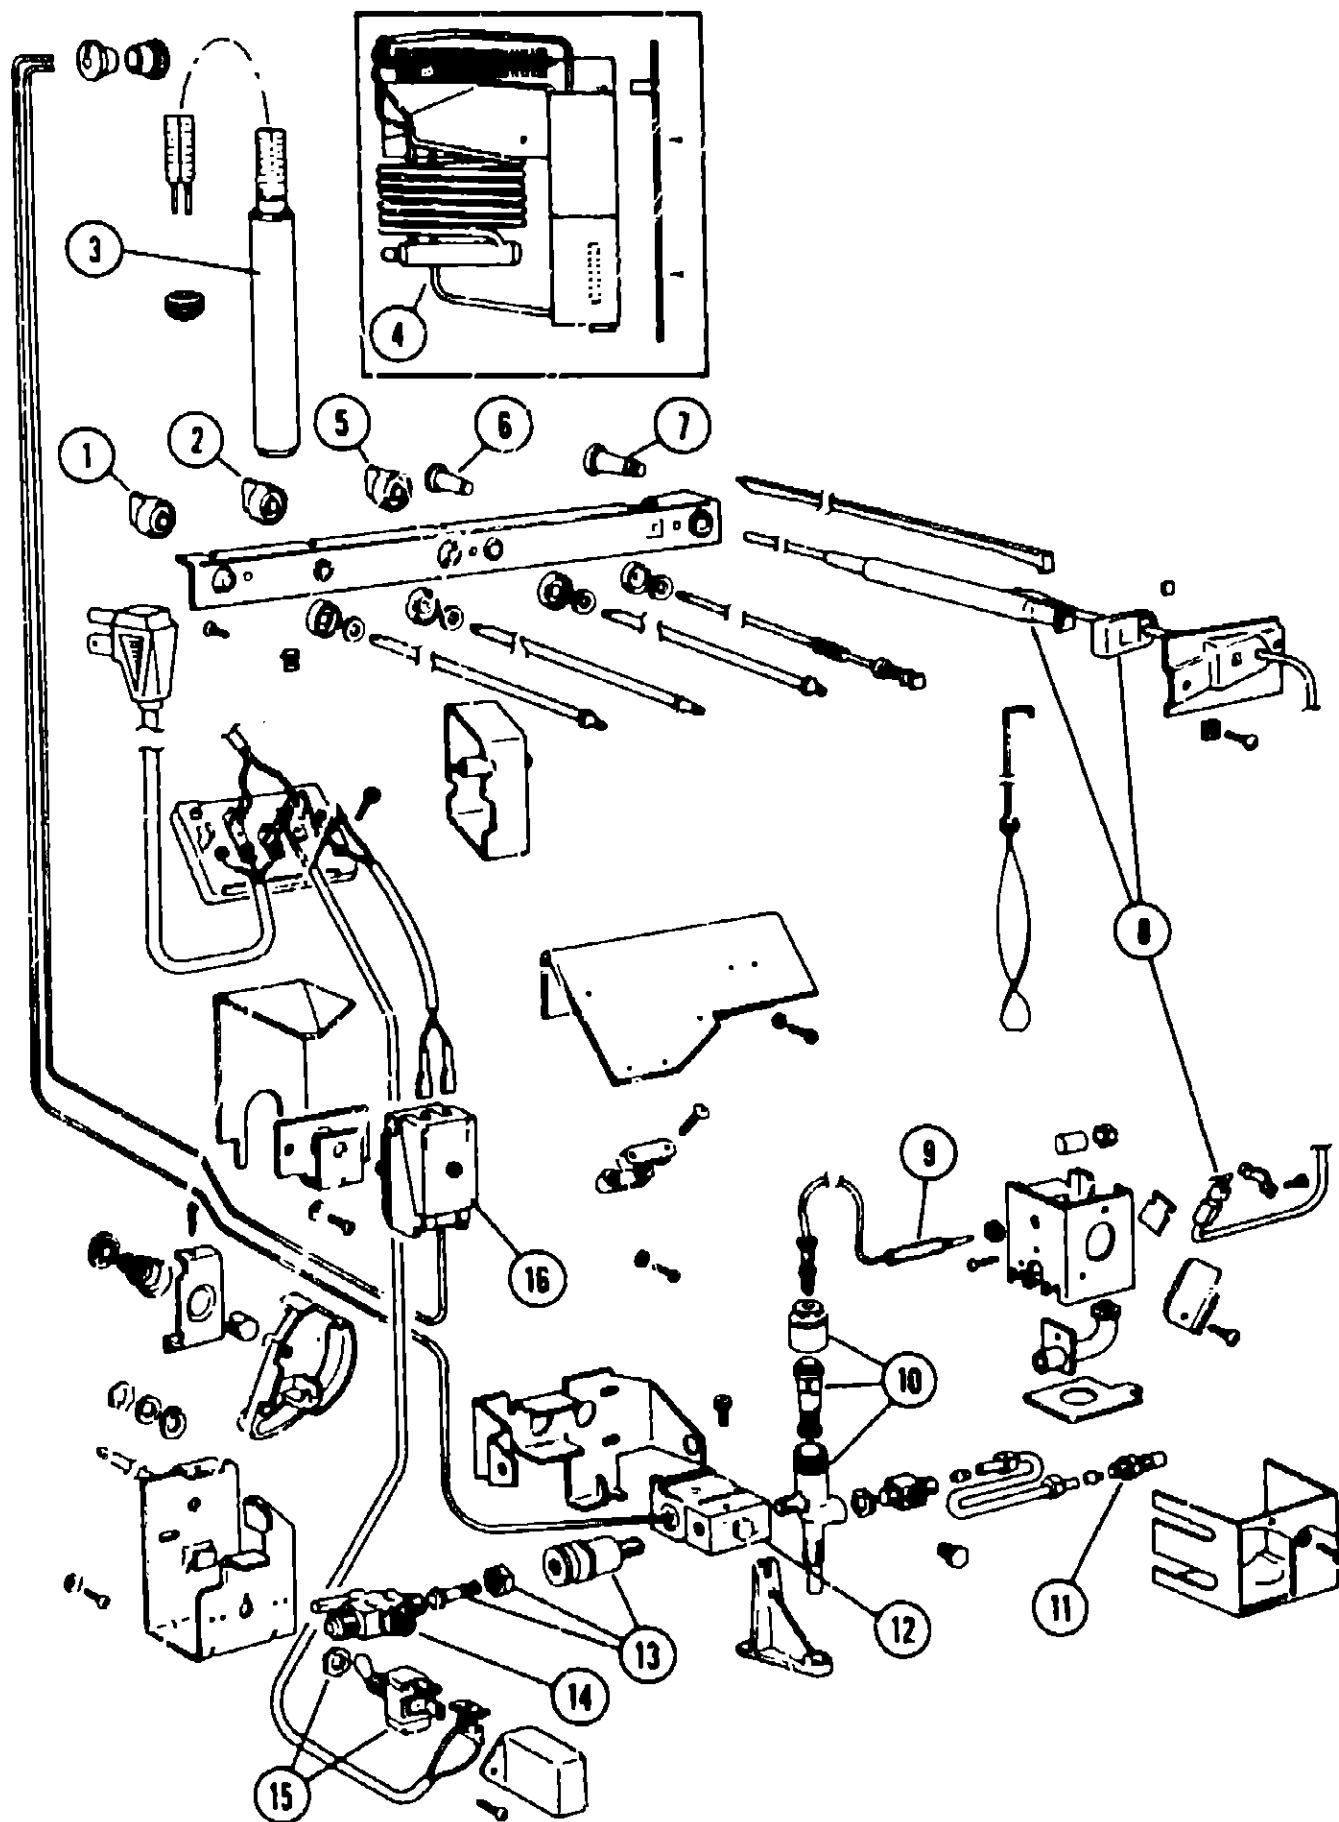

REFRIGERATOR GROUP (CONTINUED)

Key	Part Number	U/M	Description
1	700083-03-000	EA	Knob - Electric Thermostat - Brown
2	700083-28-000	EA	Knob - Gas Valve - Brown
3	003336-01-710	EA	Heater - Electric - 110 Volt - 160 Watt
4	003336-01-709	EA	Cooling Unit - IM6
5	700083-48-000	EA	Knob - Gas Thermostat - Brown
6	700083-30-000	EA	Knob - Pull - Brown
7	700083-31-000	EA	Knob - Pull - Brown
8	700083-37-000	EA	Lighter - Piezo - Complete
9	700083-78-000	EA	Element - Thermocouple
10	003336-01-747	EA	Safety Valve
11	700083-97-000	EA	Burner Jet - #51 - Butane
	700083-98-000	EA	Burner Jet - #52 - Propane
12	700083-75-000	EA	Thermostat Gas - Complete
13	700083-72-000	EA	Filter - Gas w/Nipple and Nut
14	700083-68-000	EA	Valve - Cut-off
15	700083-60-000	EA	Switch
16	700083-20-000	EA	Thermostat - Electric
			Not Illustrated

REFRIGERATOR GROUP (CONTINUED)

INSTAMATIC REFRIGERATOR IM6 (CONTINUED)

1975-1979 COMMON ITEMS FICHE TABLE OF CONTENTS

Introduction	A-1 - A-2
Air Conditioner Group	A-3 - A-14
Cabinetry Hardware Group	A-15 - B-18
Chevrolet Chassis Parts Group	B-19 - B-24
Control Center Group	C-1 - C-2
Furnace Group	C-3 - D-12
Generator Group	D-13 - E-4
Holding Tank Group	E-5 - E-24
Luggage Rack and Ladder Group	F-1 - F-6
Plumbing Hardware	F-7 - G-12
Range Group	G-13 - H-2
Range Hood Group	H-3 - H-4
Refrigerator Group	H-5 - J-12
Roof Vent Group	J-13 - J-15
Speed Control Group	J-17 - K-2
Toilet Group	K-3 - K-8
Water Heater Group	K-9 - K-18
Wheel Cover Group	K-19 - K-20
Windshield Wiper/Washer Group	K-21 - L-4

REFRIGERATOR GROUP INDEX

Dometic - RM66	H-5 - H-8
Dometic - RM76	H-9 - H-13
Norcold - DE728	H-14
Instamatic - IM6	H-15 - H-18
Instamatic - IM7	H-19 - H-24
Sibir - ET150	I-1 - I-4
Sibir - ET230	I-5 - I-10
Sibir - ET150/2	I-11 - I-14
Sibir - ET230/2	I-15 - I-20
Winnebago - W6EG	I-21 - J-2
Winnebago - W7EG	J-3 - J-7
Winnebago - W8EG	J-8 - J-12