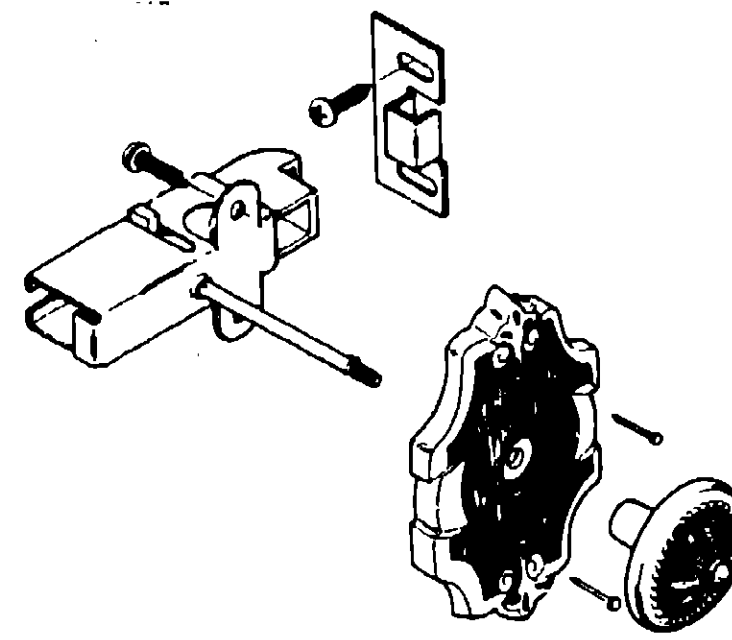

Key	Part Number	U/M	Description
	041922-01-000	EA	Kit - Cabinet Door Latch Kit Contains Screws, Latch, Knob, Backplate, Backplate Nails and Strike.

CABINERY HARDWARE GROUP INDEX

Latches, Pulls, Catches, Drawer Glides, Hinges, Knobs and Locks	A-15 - B-18