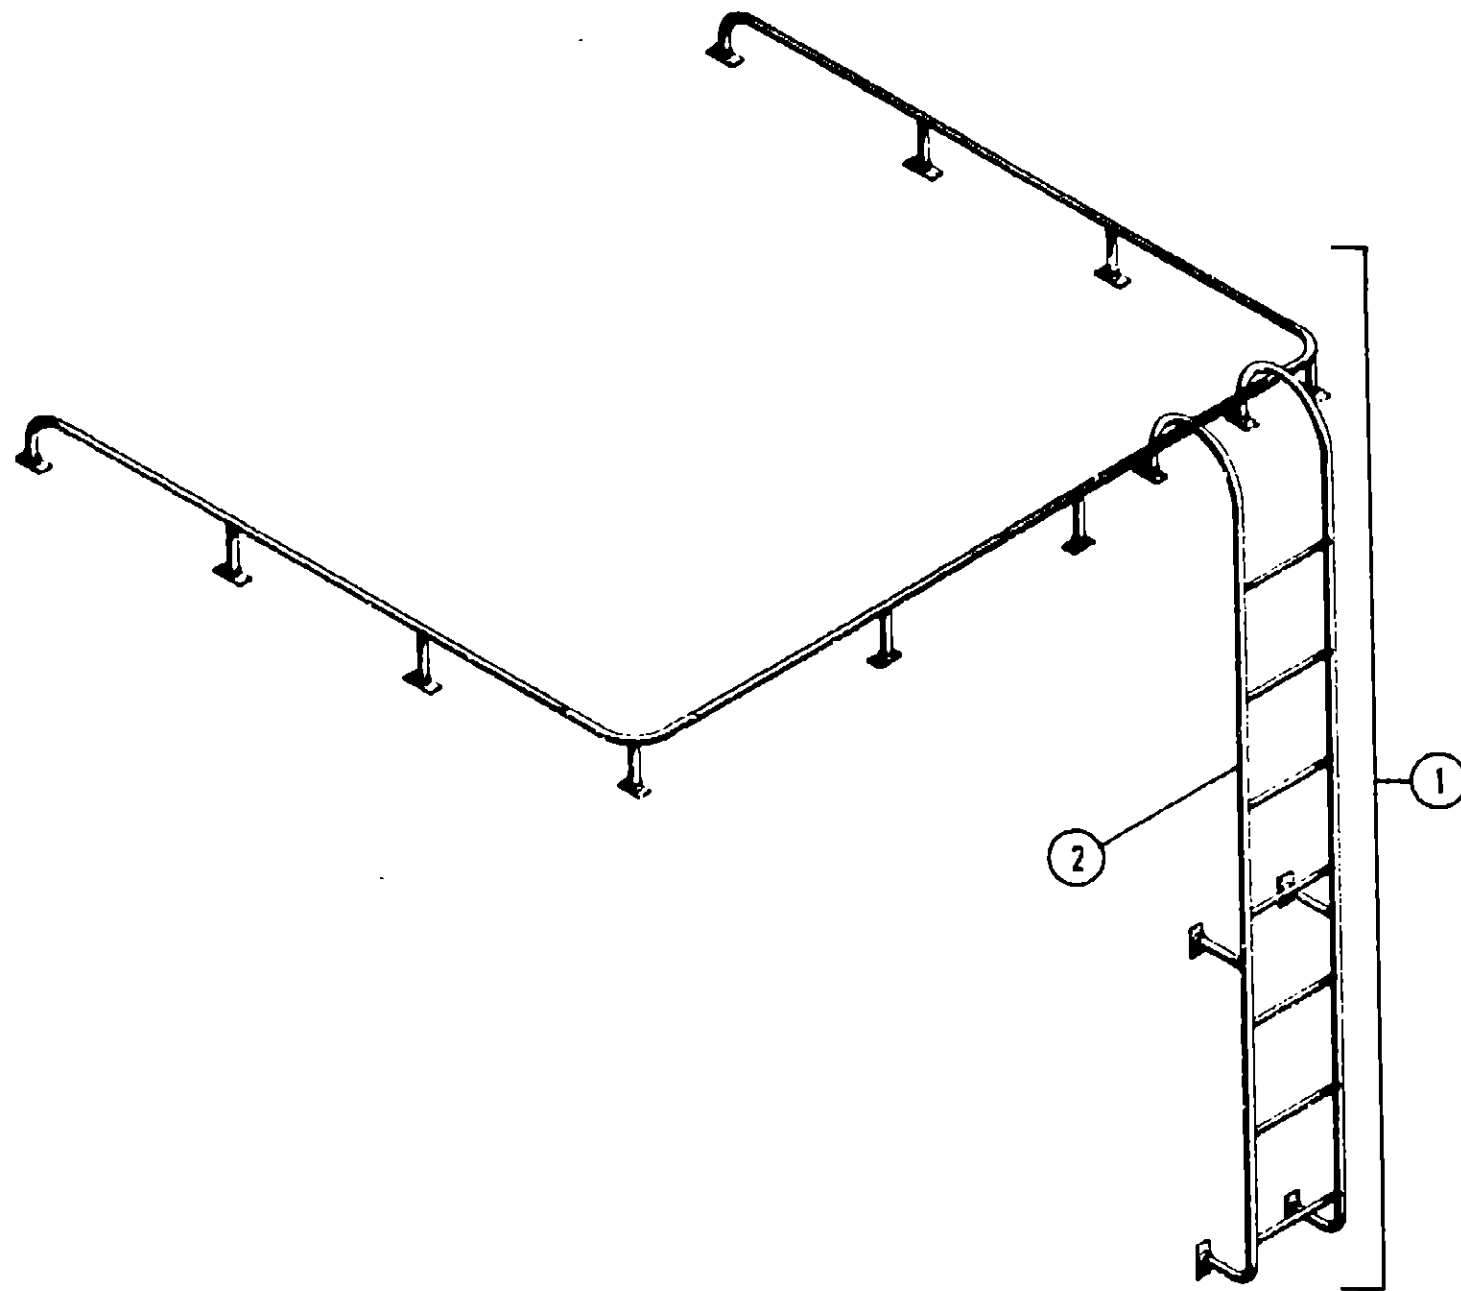

LUGGAGE RACK AND LADDER GROUP (CONTINUED)

LUGGAGE RACK AND LADDER GROUP (CONTINUED)

**1975-1979 COMMON ITEMS FICHE
TABLE OF CONTENTS**

Introduction	A-1 - A-2
Air Conditioner Group	A-3 - A-14
Cabinetry Hardware Group	A-15 - B-18
Chevrolet Chassis Parts Group	B-19 - B-24
Control Center Group	C-1 - C-2
Furnace Group	C-3 - D-12
Generator Group	D-13 - E-4
Holding Tank Group	E-5 - E-24
Luggage Rack and Ladder Group	F-1 - F-6
Plumbing Hardware	F-7 - G-12
Range Group	G-13 - H-2
Range Hood Group	H-3 - H-4
Refrigerator Group	H-5 - J-12
Roof Vent Group	J-13 - J-15
Speed Control Group	J-17 - K-2
Toilet Group	K-3 - K-8
Water Heater Group	K-9 - K-18
Wheel Cover Group	K-19 - K-20
Windshield Wiper/Washer Group	K-21 - L-4

**LUGGAGE RACK AND LADDER
GROUP INDEX**

038685-01-000	F-1
038686-01-000	F-2
040899-01-000	F-3
041086-01-000	F-4
042344-01-000	F-5
051056-01-000	F-6

Key	Part Number	U/M	Description
1	040899-01-000	EA	Ladder Asm. w/Luggage Rack - Round Tube
2	040899-02-000	EA	Ladder Only for Rack and Ladder Asm.

Key	Part Number	U/M	Description
1	041086-01-000	EA	Ladder Asm. - w/Luggage Rack - Round Tube
2	041086-02-000	EA	Ladder Only for Rack and Ladder Asm.