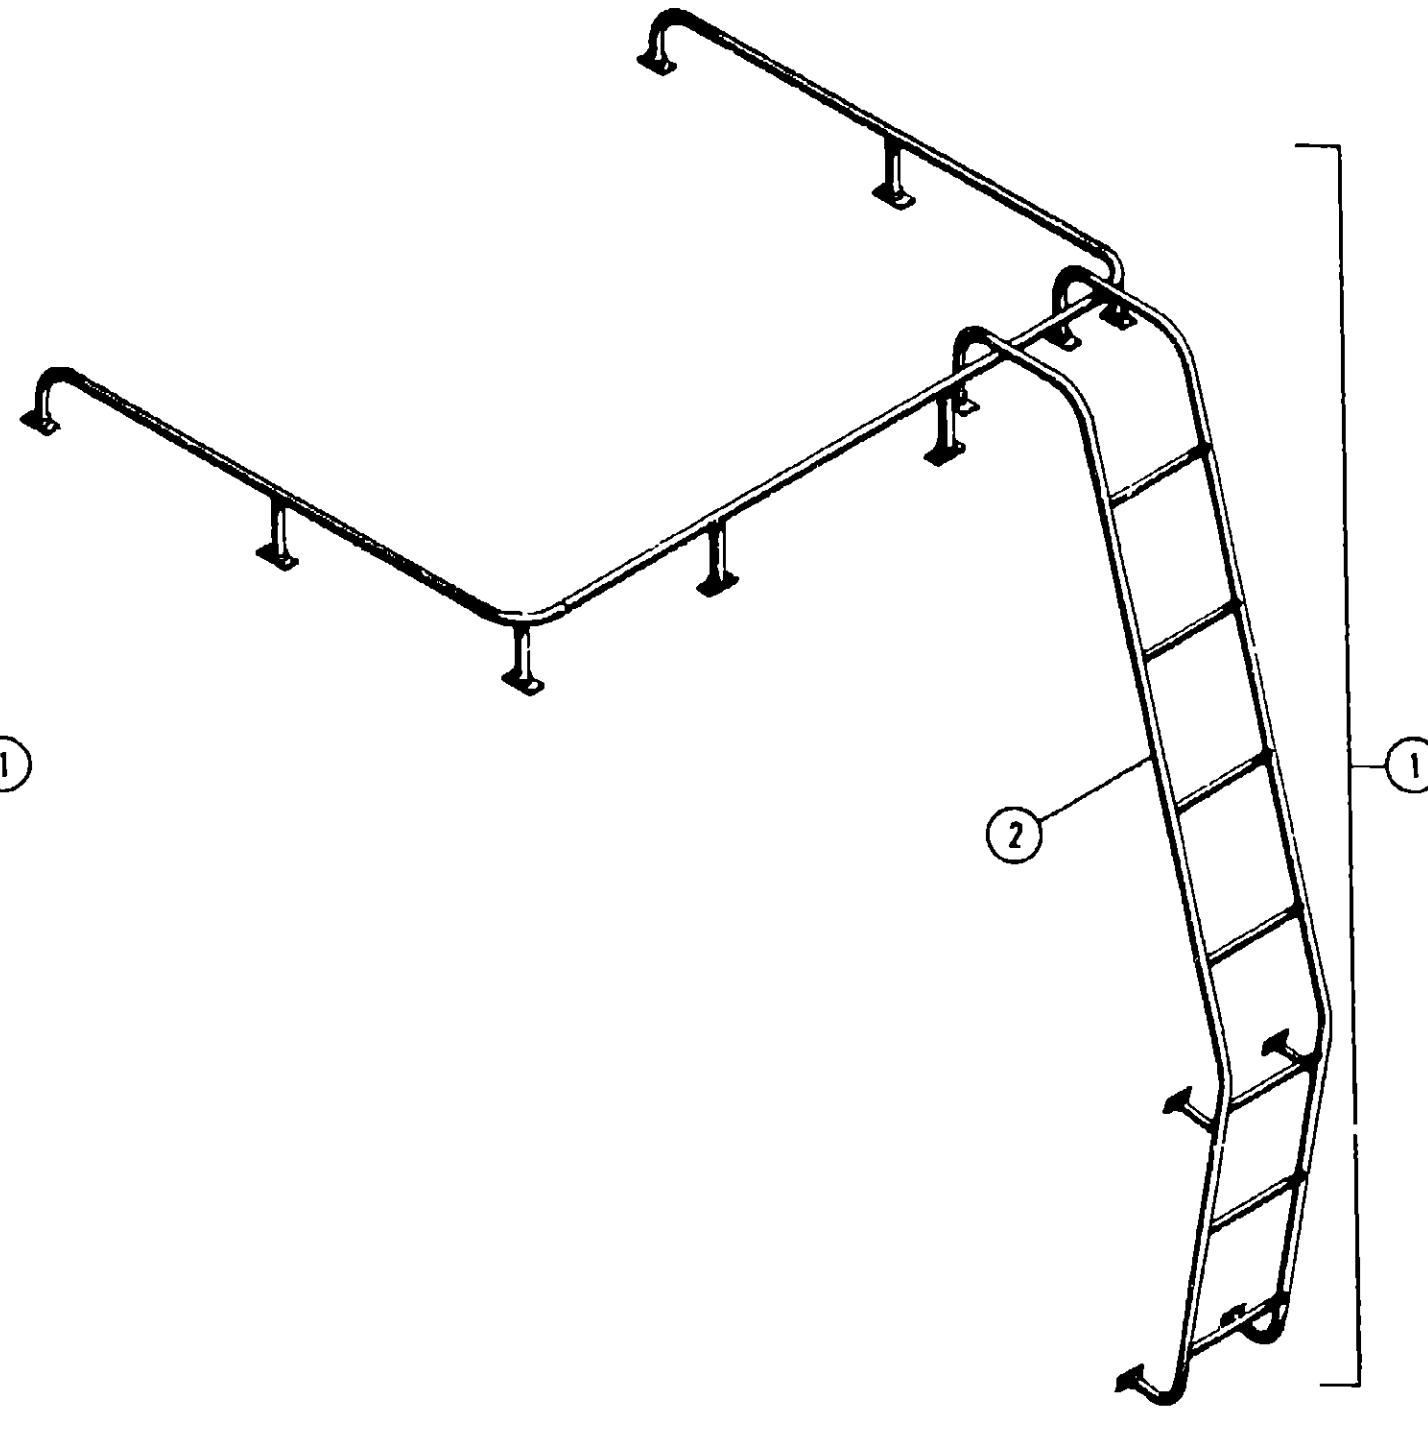

LUGGAGE RACK AND LADDER GROUP (CONTINUED)

Key	Part Number	U/M	Description
1	051056-01-000	EA	Ladder Asm. w/Luggage Rack - Round Tube
2	041440-02-000	EA	Ladder Only for Rack and Ladder Asm.

**1975-1979 COMMON ITEMS FICHE
TABLE OF CONTENTS**

Introduction	A-1 - A-2
Air Conditioner Group	A-3 - A-14
Cabinetry Hardware Group	A-15 - B-18
Chevrolet Chassis Parts Group	B-19 - B-24
Control Center Group	C-1 - C-2
Furnace Group	C-3 - D-12
Generator Group	D-13 - E-4
Holding Tank Group	E-5 - E-24
Luggage Rack and Ladder Group	F-1 - F-6
Plumbing Hardware	F-7 - G-12
Range Group	G-13 - H-2
Range Hood Group	H-3 - H-4
Refrigerator Group	H-5 - J-12
Roof Vent Group	J-13 - J-15
Speed Control Group	J-17 - K-2
Toilet Group	K-3 - K-8
Water Heater Group	K-9 - K-18
Wheel Cover Group	K-19 - K-20
Windshield Wiper/Washer Group	K-21 - L-4

**LUGGAGE RACK AND LADDER
GROUP INDEX**

038685-01-000	F-1
038686-01-000	F-2
040899-01-000	F-3
041086-01-000	F-4
042344-01-000	F-5
051056-01-000	F-6