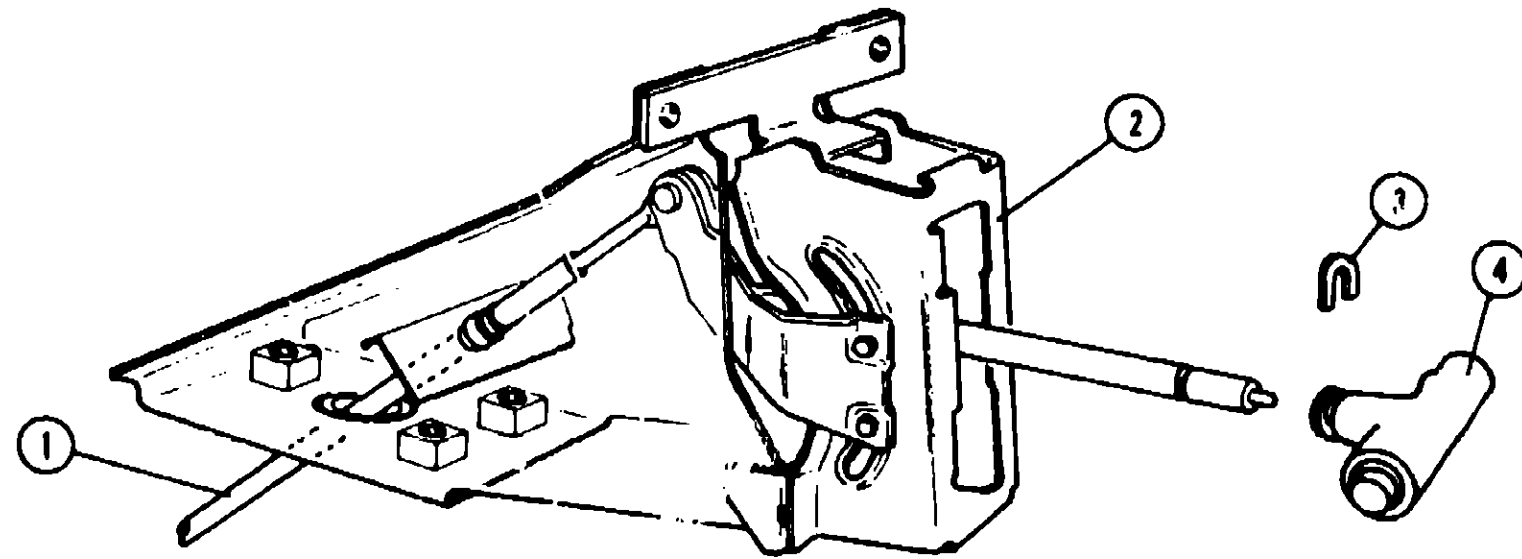

CHEVROLET CHASSIS PARTS GROUP (CONTINUED)

C-BODY CHASSIS

Key	Part Number	U/M	Description
1	701634-01-000	EA	Cable Asm. - Transmission Control
2	701635-01-000	EA	Shifter Asm. - Transmission Control
3	701632-01-000	EA	Retainer - Transmission Control Lever Knob
4	701631-01-000	EA	Knob and Button Assembly - Transmission Control Lever