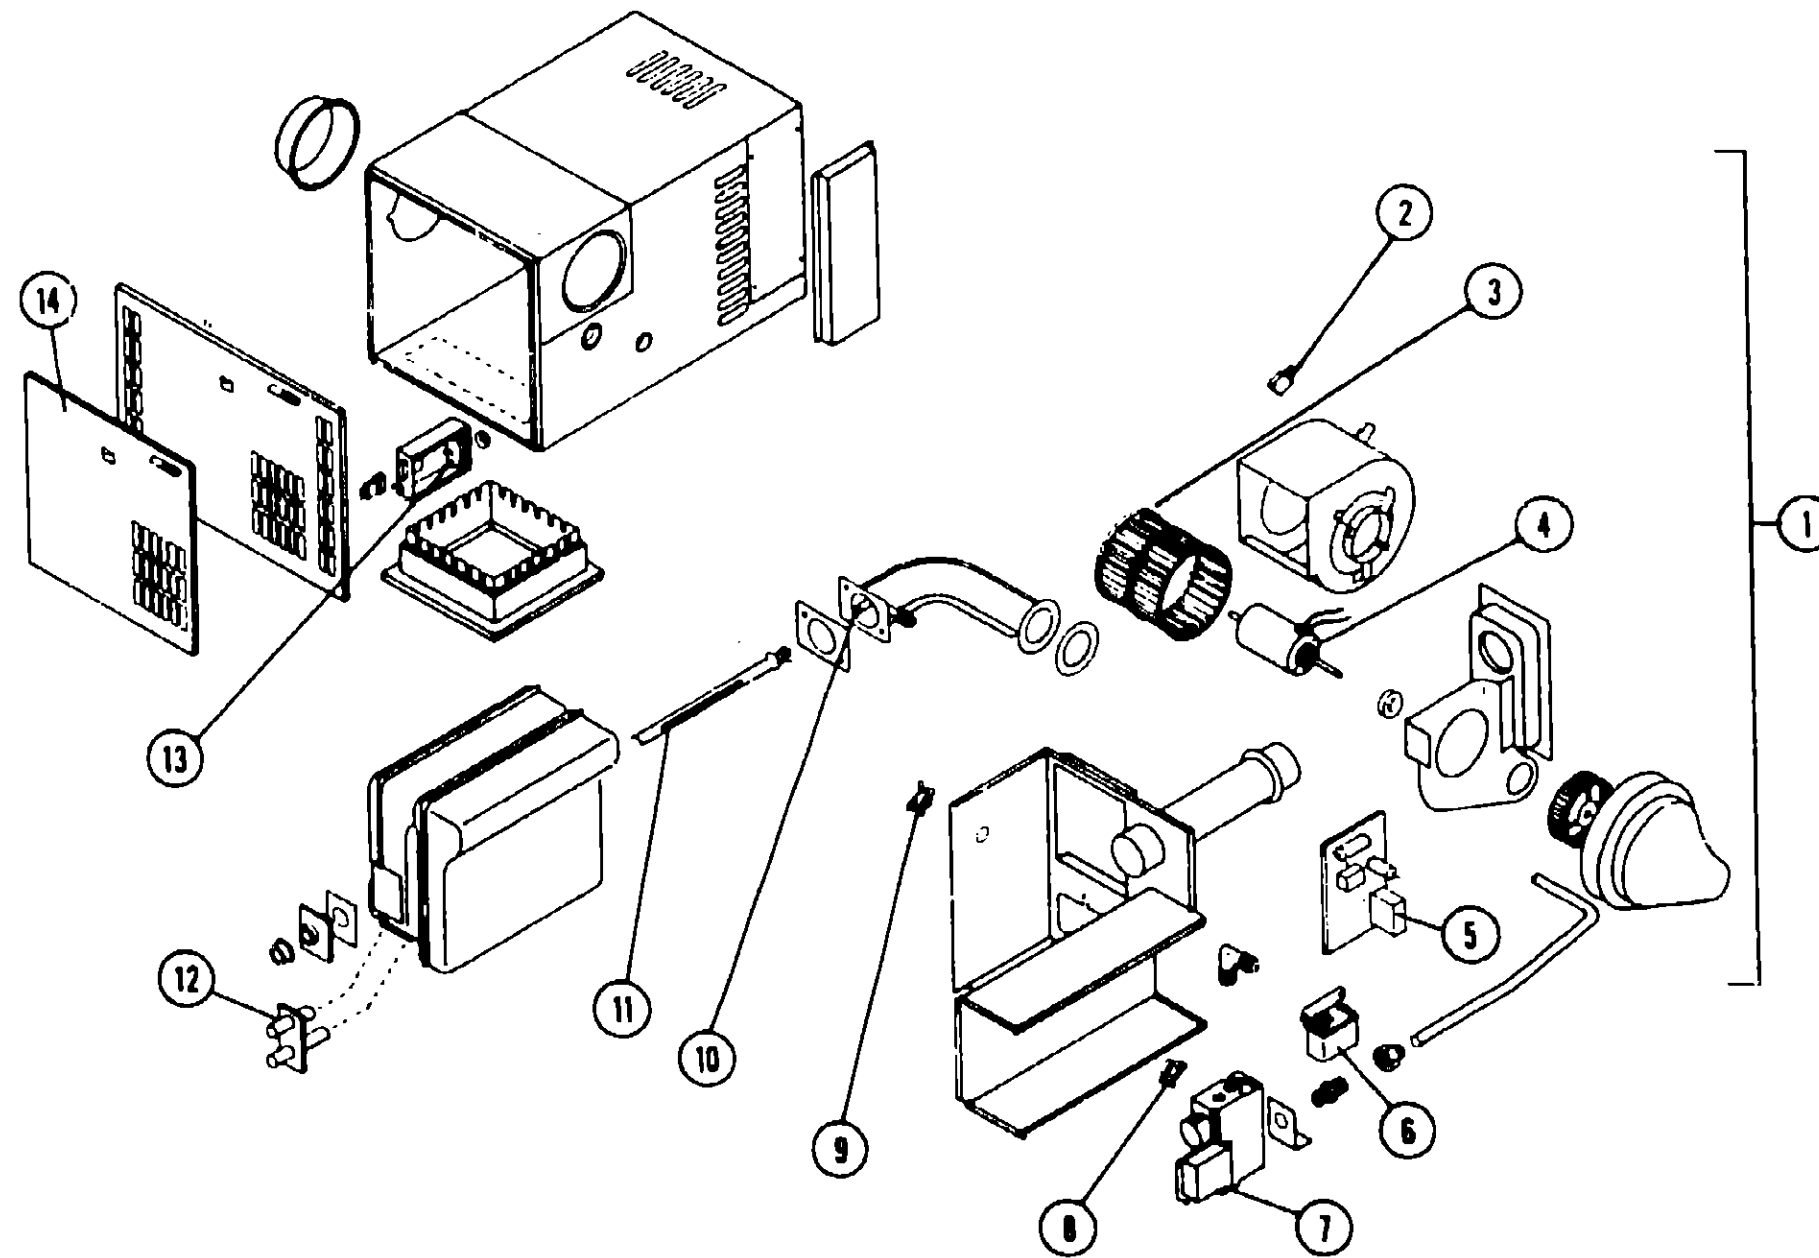

FURNACE GROUP (CONTINUED)

FURNACE - COLEMAN 4330-724 W/ELECTRIC IGNITION

Key	Part Number	U/M	Description
1	059350-01-000	EA	Furnace - 30,000 BTU - Under Counter - Coleman - w/Electric Ignition - Model 4330-724
2	049042-01-703	EA	Switch - Sail
3	059350-01-705	EA	Blower Wheel - 5" Dia. x 4 1/8" Wide
4	049043-01-705	EA	Motor - Blower - 12 Volt
5	056113-01-702	EA	Printed Circuit Board
6	700088-35-000	EA	Relay - 12 Volt - 3 Amp.
7	056113-01-700	EA	Valve - Gas

Key	Part Number	U/M	Description
8	049043-01-700	EA	Switch - Fan (Close 140° - Open 100°)
9	059350-01-700	EA	Switch - Limit (Open 240° - Close 190°)
10	059350-01-702	EA	Orifice - .061" Diameter
11	059350-01-701	EA	Burner - Aluminized Steel
12	056113-01-701	EA	Electrode Asm.
13	049042-01-702	EA	Circuit Breaker
14	049042-02-000	EA	Door - Front Return Air

1975-1979 COMMON ITEMS FICHE TABLE OF CONTENTS

Introduction	A-1 - A-2
Air Conditioner Group	A-3 - A-14
Cabinetry Hardware Group	A-15 - B-18
Chevrolet Chassis Parts Group	B-19 - B-24
Control Center Group	C-1 - C-2
Furnace Group	C-3 - D-12
Generator Group	D-13 - E-4
Holding Tank Group	E-5 - E-24
Luggage Rack and Ladder Group	F-1 - F-6
Plumbing Hardware	F-7 - G-12
Range Group	G-13 - H-2
Range Hood Group	H-3 - H-4
Refrigerator Group	H-5 - J-12
Roof Vent Group	J-13 - J-15
Speed Control Group	J-17 - K-2
Toilet Group	K-3 - K-8
Water Heater Group	K-9 - K-18
Wheel Cover Group	K-19 - K-20
Windshield Wiper/Washer Group	K-21 - L-4

FURNACE GROUP INDEX

Coleman - 4023 - 23,000 BTU	C-3 - C-4
Coleman - 4028 - 28,000 BTU	C-5 - C-6
Coleman - 4030 - 30,000 BTU	C-7 - C-8
Coleman - 4225 - 23,000 BTU	C-9 - C-10
Coleman - 4230 - 28,000 BTU	C-11 - C-12
Coleman - 4235 - 31,000 BTU	C-13 - C-14
Coleman - 4318 - 18,000 BTU	C-15 - C-16
Coleman - 4319 - 19,000 BTU	C-17 - C-18
Coleman - 4322 - 22,000 BTU	C-19 - C-20
Coleman - 4322 - 22,000 BTU w/Electric Ignition	C-21 - C-22
Coleman - 4328 - 28,000 BTU	C-23 - C-24
Coleman - 4328 - 28,000 BTU w/Electric Ignition	D-1 - D-2
Coleman - 4324 - 24,000 BTU w/Electronic Ignition	D-3 - D-4
Coleman - 4330 - 30,000 BTU w/Electronic Ignition	D-5 - D-6
Coleman - 4332 - 34,000 BTU w/Electronic Ignition	D-7 - D-8
Lear - Siegler - SRF32 - 32,000 BTU	D-9 - D-10
Suburban - NT18 - 18,000 BTU	D-11 - D-12