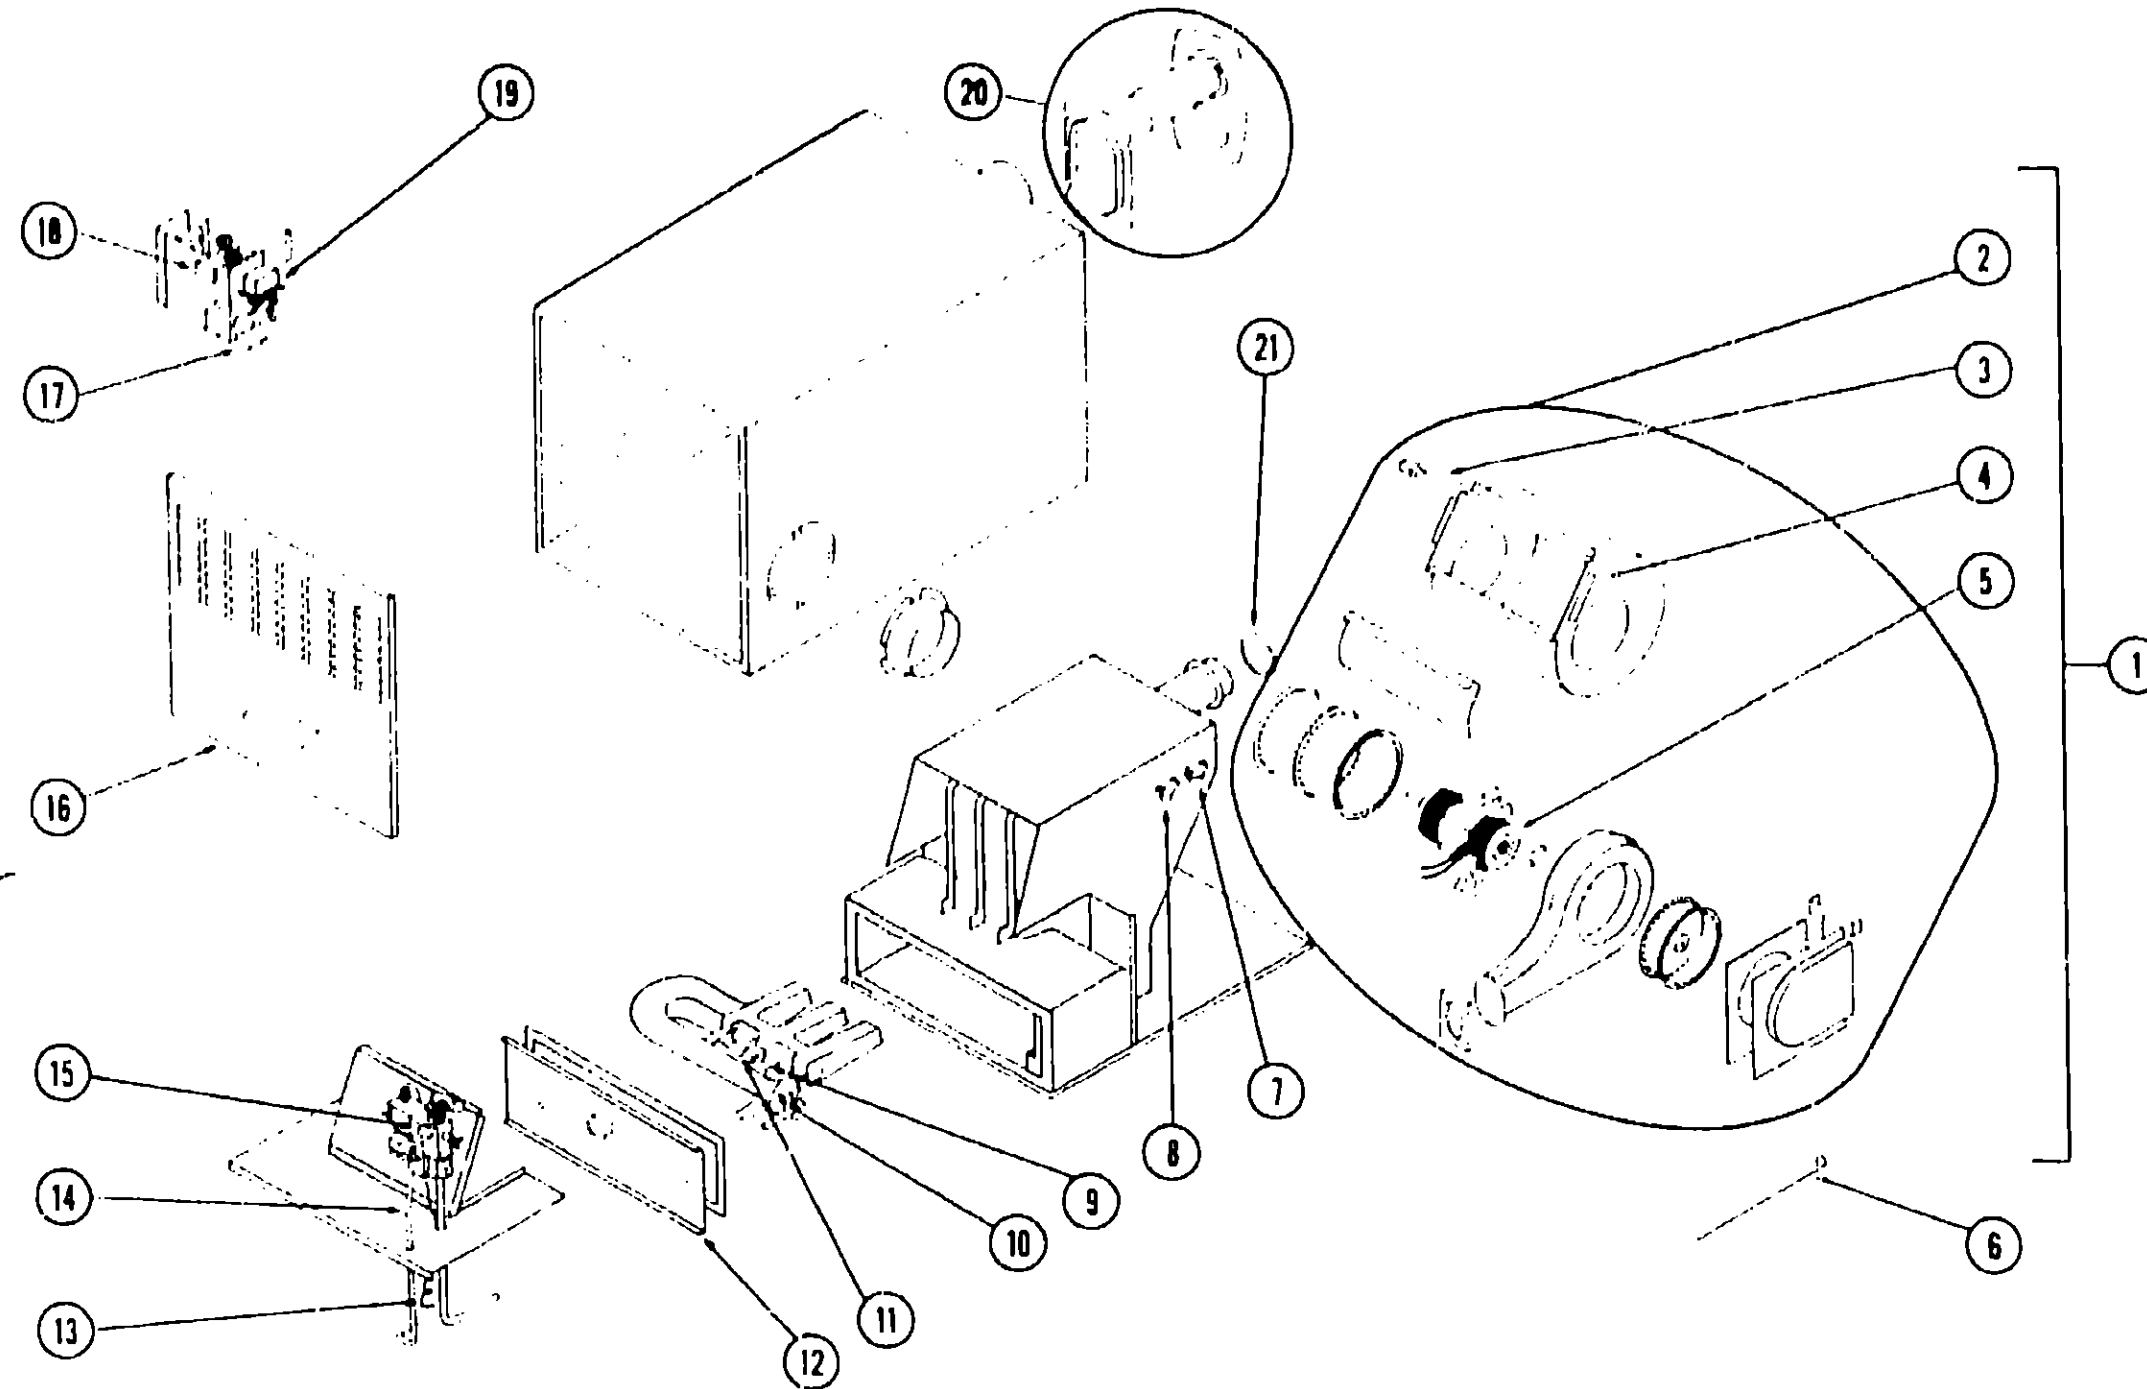

FURNACE GROUP (CONTINUED)

FURNACE - COLEMAN - 4230

Key	Part Number	U/M	Description
1	041604-01-000	EA	Furnace - 28,000 BTU - Under Counter Mount 4200 Series - Coleman
2	041604-01-702	EA	Blower Asm. - Complete
3	041603-01-700	EA	Switch - Sail
4	041602-01-716	EA	Circuit Breaker
5	033269-01-729	EA	Motor - 12 Volt
6	041602-01-702	EA	Rod - Lighter w/Chain
7	700088-21-000	EA	Switch - Fan - Close 140° - Open 100°
8	041603-01-701	EA	Switch - Limit - Open 210° - Close 170°
9	049043-01-707	EA	Orifice - .060"
10	041603-01-707	EA	Coil - Igniter

Key	Part Number	U/M	Description
11	041602-01-701	EA	Pilot - Burner (w/Igniter and Pilot Spud)
12	041602-01-700	EA	Door - Burner w/Gasket
13	041602-01-715	EA	Thermocouple
14	041602-01-717	EA	Tube - Pilot - Formed Steel
15	041603-01-703	EA	Gas Valve - Eaton
	041603-01-705	EA	Gas Valve - General Controls
	041603-01-710	EA	Kit - Gas Valve Conversion - General Controls
16	041602-01-706	EA	Panel - Front w/Latch
17	033269-01-713	EA	Capacitor - 750 Mfd. - 50 Volt - D.C.
18	033269-01-734	EA	Switch - On/Off - 3 Terminal
19	700088-35-000	EA	Relay - 12 Volt - 3 Amp.
20	041606-01-000	EA	Vent Package
21	041602-01-707	EA	Gasket - Exhaust
			Not Illustrated

C-11

1975-1979 COMMON ITEMS FICHE TABLE OF CONTENTS

Introduction	A-1 - A-2
Air Conditioner Group	A-3 - A-14
Cabinetry Hardware Group	A-15 - B-18
Chevrolet Chassis Parts Group	B-19 - B-24
Control Center Group	C-1 - C-2
Furnace Group	C-3 - C-12
Generator Group	C-13 - C-14
Holding Tank Group	E-1 - E-4
Luggage Rack and Ladder Group	E-5 - E-6
Plumbing Hardware	F-1 - G-12
Range Group	G-13 - H-2
Range Hood Group	H-3 - H-4
Refrigerator Group	H-5 - H-12
Roof Vent Group	J-13 - J-15
Speed Control Group	J-17 - K-2
Toilet Group	K-3 - K-8
Water Heater Group	K-9 - K-18
Wheel Cover Group	K-19 - K-20
Windshield Wiper/Washer Group	K-21 - L-4

FURNACE GROUP INDEX

Coleman - 4023 - 23,000 BTU	C-3 - C-4
Coleman - 4028 - 28,000 BTU	C-5 - C-6
Coleman - 4030 - 30,000 BTU	C-7 - C-8
Coleman - 4225 - 23,000 BTU	C-9 - C-10
Coleman - 4230 - 28,000 BTU	C-11 - C-12
Coleman - 4235 - 31,000 BTU	C-13 - C-14
Coleman - 4316 - 16,000 BTU	C-15 - C-16
Coleman - 4319 - 19,000 BTU	C-17 - C-18
Coleman - 4322 - 22,000 BTU	C-19 - C-20
Coleman - 4322 - 22,000 BTU w/Electric Ignition	C-21 - C-22
Coleman - 4328 - 28,000 BTU	C-23 - C-24
Coleman - 4328 - 28,000 BTU w/Electric Ignition	D-1 - D-2
Coleman - 4324 - 24,000 BTU w/Electronic Ignition	D-3 - D-4
Coleman - 4330 - 30,000 BTU w/Electronic Ignition	D-5 - D-6
Coleman - 4332 - 34,000 BTU w/Electronic Ignition	D-7 - D-8
Lear - Siegler - SRF32 - 32,000 BTU	D-9 - D-10
Suburban - NT16 - 16,000 BTU	D-11 - D-12

C-12