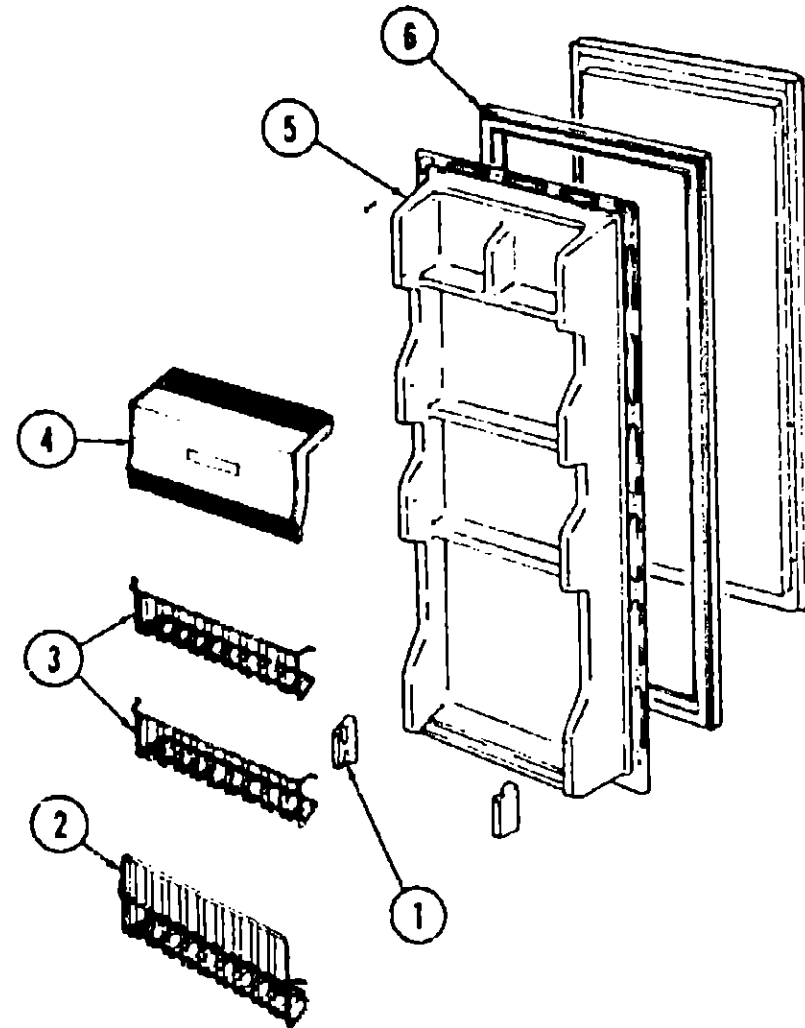

REFRIGERATOR GROUP (CONTINUED)

WINNEBAGO REFRIGERATOR - W6EG

Key	Part Number	U/M	Description
	034545-01-000	EA	Refrigerator Asm. - Winnebago - W6EG

Key	Part Number	U/M	Description
1	034543-01-745	EA	Holder - Door Rack
2	034545-01-729	EA	Rack - Door - Bottom
3	034545-01-728	EA	Rack - Door - Center/Top
4	034545-01-725	EA	Door - Butter/Cheese
5	034545-01-795	EA	Liner - Refrigerator Door
6	034545-01-723	EA	Gasket - Refrigerator Door