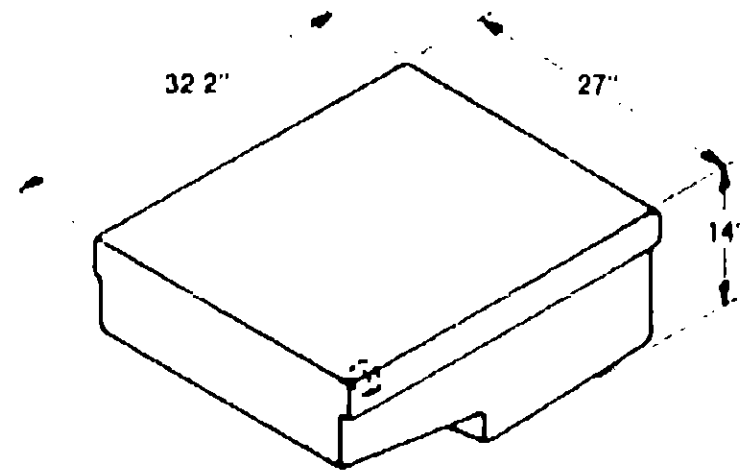

HOLDING TANK GROUP (CONTINUED)

Key Part Number U/M Description
054033-01-000 EA Holding Tank - Plastic - w/o Fittings

Used as a sewage tank
* Used as a gray water tank

1978 WINNEBAGO WC525RB J2	1978 ITASCA IC525DB IC525RB	1979 WINNEBAGO WDN26RB WDF26RH

1979 ITASCA
IC525RB
IC524RH
IC625DB
ICF26RH
ICN26RB