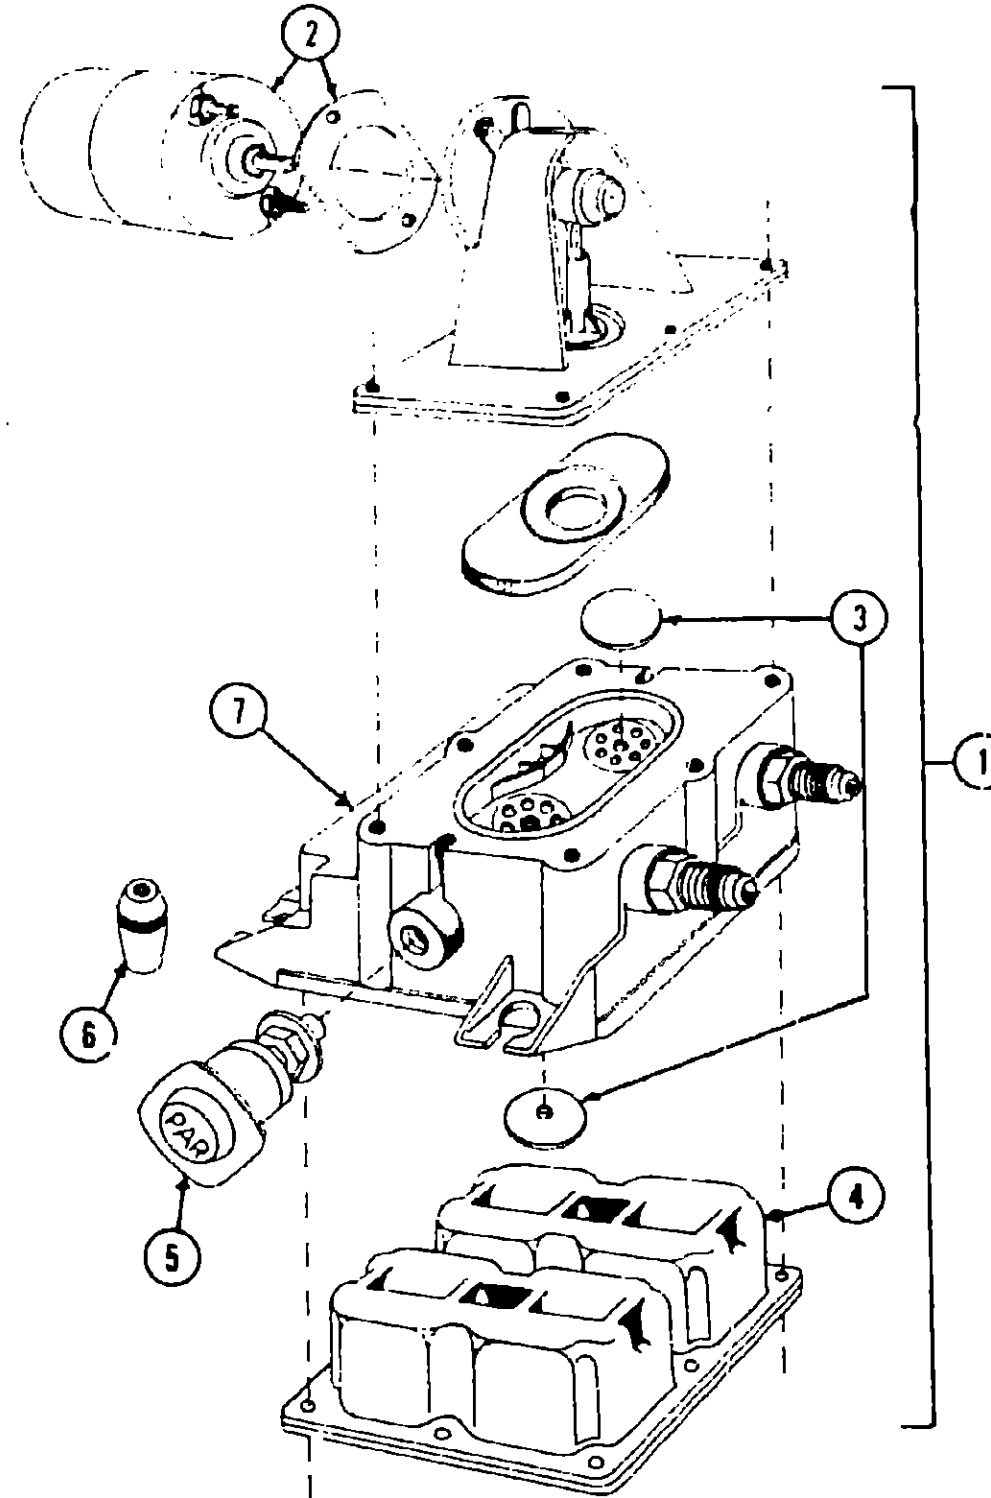

Key	Part Number	U/M	Description
	063646-01-000	EA	Water Pump - Direct Drive - PAR
	063646-01-700	EA	Motor Kit
	063646-01-703	EA	Valve Flappers - (Inlet & Outlet)
	063646-01-705	EA	Pulsation Dampener
G-9	041278-02-702	EA	Pressure Switch
	063846-01-706	EA	Vibration Pad Kit
	063636-01-704	EA	Base Asm.

1975-1979 COMMON ITEMS FICHE TABLE OF CONTENTS

Introduction	A-1 - A-2
Air Conditioner Group	A-3 - A-14
Cabinetry Hardware Group	A-15 - B-18
Chevrolet Chassis Parts Group	B-19 - B-24
Control Center Group	C-1 - C-2
Furnace Group	C-3 - D-12
Generator Group	D-13 - E-4
Holding Tank Group	E-5 - E-24
Luggage Rack and Ladder Group	F-1 - F-6
Plumbing Hardware	F-7 - G-12
Range Group	G-13 - H-2
Range Hood Group	H-3 - H-4
Refrigerator Group	H-5 - J-12
Roof Vent Group	J-13 - J-15
Speed Control Group	J-17 - K-2
Toilet Group	K-1 - K-8
Water Heater Group	K-9 - K-14
Wheel Cover Group	K-19 - K-20
Windshield Wiper/Washer Group	K-21 - L-4

PLUMBING HARDWARE GROUP INDEX

Adapters, Faucets, Fittings, Valves and Water Pumps	F-7 - G-12