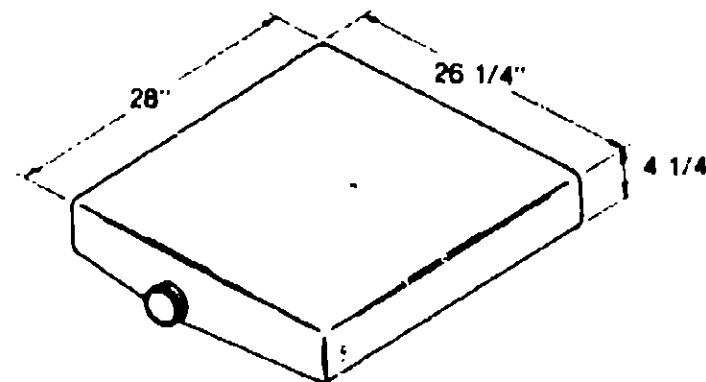

Key Part Number U/M Description
038831-01-000 EA Holding Tank - Plastic - w/o Fittings

Used as a sewage tank
*Used as a gray water tank

1975 WINNEBAGO	1975 ITASCA
*D25CUL	*C24C
*D25CU	
*D19	

**1975-1978 COMMON ITEMS FICHE
TABLE OF CONTENTS**

Introduction	A-1 - A-2
Air Conditioner Group	A-3 - A-14
Cabinetry Hardware Group	A-15 - B-18
Chevrolet Chassis Parts Group	B-19 - B-24
Control Center Group	C-1 - C-2
Furnace Group	C-3 - D-12
Generator Group	D-13 - E-4
Holding Tank Group	E-5 - E-24
Luggage Rack and Ladder Group	F-1 - F-8
Plumbing Hardware	F-7 - G-12
Range Group	G-13 - H-2
Range Hood Group	H-3 - H-4
Refrigerator Group	H-5 - J-12
Roof Vent Group	J-13 - J-15
Speed Control Group	J-17 - K-2
Toilet Group	K-3 - K-8
Water Heater Group	K-9 - K-18
Wheel Cover Group	K-19 - K-20
Windshield Wiper/Washer Group	K-21 - L-4

**HOLDING TANK
INDEX**

Sewage and Gray Water Holding Tanks - Plastic and Fiberglass	E-5 - E-24