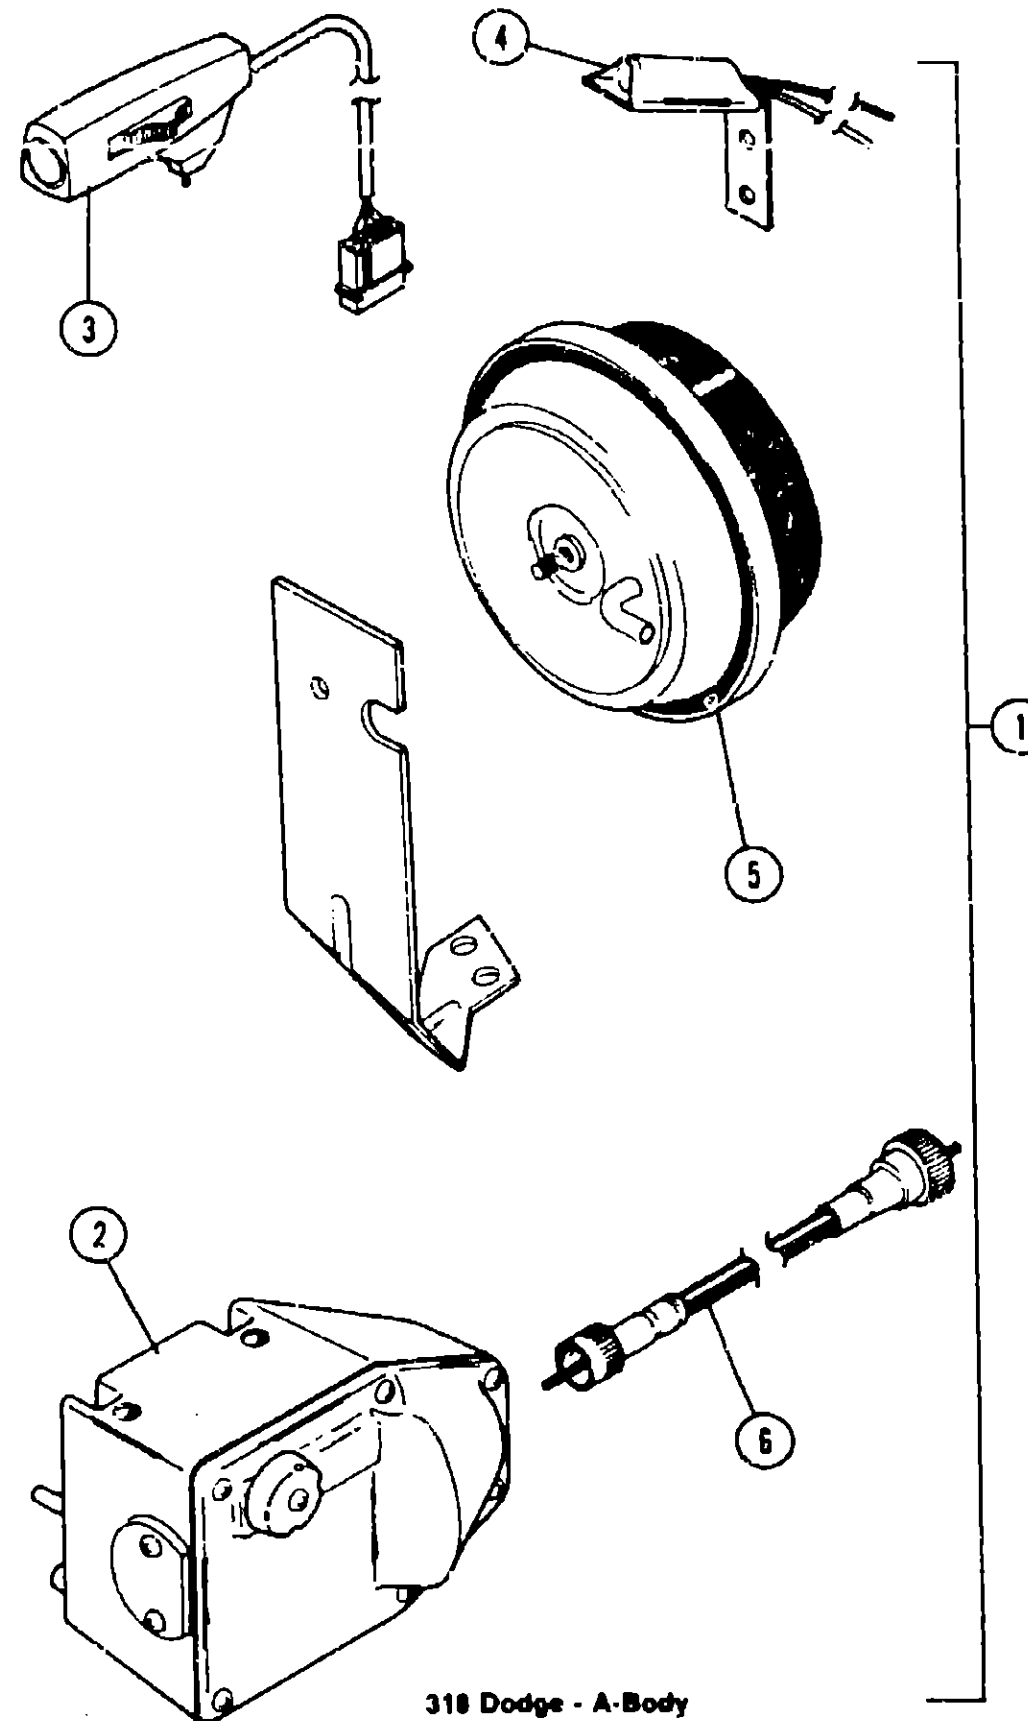

SPEED CONTROL GROUP (CONTINUED)

318 Dodge - A-Body

Key	Part Number	U/M	Description
1	007256-01-000	EA	Speed Control Package - 318 C.I.D. - Dodge - A-Body
2	007255-01-700	EA	Regulator Asm.
3	007255-01-702	EA	Engage Switch - Clamp On
4	007255-01-704	EA	Switch Asm. - Decelerate
5	007255-01-701	EA	Servo Asm.
6	007255-01-703	EA	Cable Asm. - Transmission
.	024746-01-700	EA	Relay - Speed Control
.	007298-01-702	EA	Harness Asm.
.	Not Illustrated		

1975-1979 COMMON ITEMS FICHE TABLE OF CONTENTS

Introduction	A-1 - A-2
Air Conditioner Group	A-3 - A-14
Cabinetry Hardware Group	A-15 - B-18
Chevrolet Chassis Parts Group	B-19 - B-24
Control Center Group	C-1 - C-2
Furnace Group	C-3 - D-12
Generator Group	D-13 - E-4
Holding Tank Group	E-5 - E-24
Luggage Rack and Ladder Group	F-1 - F-6
Plumbing Hardware	F-7 - G-12
Range Group	G-13 - H-2
Range Hood Group	H-3 - H-1
Refrigerator Group	H-5 - J-12
Roof Vent Group	J-13 - J-15
Speed Control Group	J-17 - K-2
Toilet Group	K-3 - K-8
Water Heater Group	K-9 - K-18
Wheel Cover Group	K-19 - K-20
Windshield Wiper/Washer Group	K-21 - L-4

SPEED CONTROL GROUP INDEX

Chevrolet 350 A-Body	J-17
Chevrolet 454 A-Body	J-18
Chevrolet 350 C-Body	J-19
Dodge 318 A-Body	J-20
Dodge 360 A-Body	J-21
Dodge 413 A-Body	J-22
Dodge 440 A-Body	J-23
Dodge 360 C-Body	J-24
Dodge 440 C-Body	K-1
Dodge/Chevrolet-Electronic	K-2