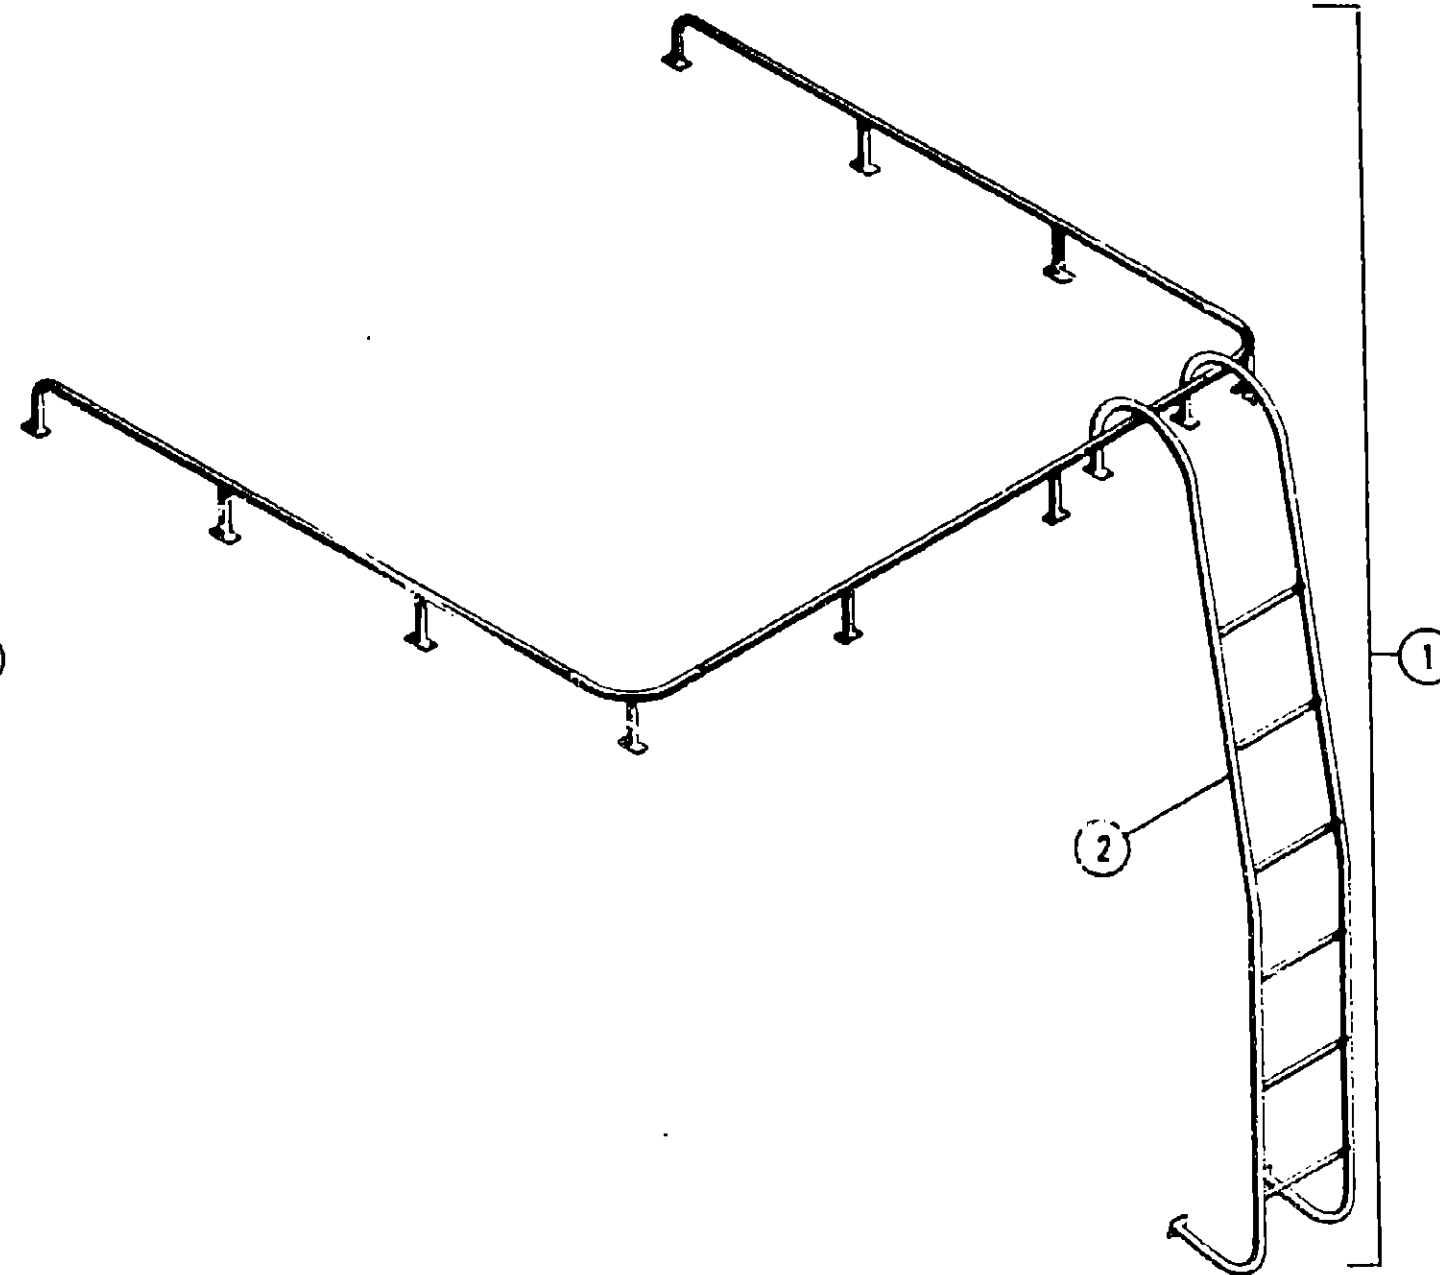

LUGGAGE RACK AND LADDER GROUP

LUGGAGE RACK AND LADDER GROUP (CONTINUED)

Key	Part Number	U/M	Description
1	038685-01-000	EA	Ladder Asm. w/Luggage Rack - Round Tube
2	038685-02-000	EA	Ladder Only for Rack and Ladder Asm.

Key	Part Number	U/M	Description
1	038686-01-000	EA	Ladder Asm. - w/Luggage Rack - Round Tube
2	038686-02-000	EA	Ladder Only for Rack and Ladder Asm.

1975-1979 COMMON ITEMS FICHE TABLE OF CONTENTS

Introduction	A-1 - A-2
Air Conditioner Group	A-3 - A-14
Cabinetry Hardware Group	A-15 - B-18
Chevrolet Chassis Parts Group	B-19 - B-24
Control Center Group	C-1 - C-2
Furnace Group	C-3 - D-12
Generator Group	D-13 - E-4
Holding Tank Group	E-5 - E-24
Luggage Rack and Ladder Group	F-1 - F-6
Plumbing Hardware	F-7 - G-12
Range Group	G-13 - H-2
Range Hood Group	H-3 - H-4
Refrigerator Group	H-5 - J-12
Roof Vent Group	J-13 - J-15
Speed Control Group	J-17 - K-2
Toilet Group	K-3 - K-8
Water Heater Group	K-9 - K-18
Wheel Cover Group	K-19 - K-20
Windshield Wiper/Washer Group	K-21 - L-4

LUGGAGE RACK AND LADDER GROUP INDEX

038685-01-000	F-1
038686-01-000	F-2
040899-01-000	F-3
041035-01-000	F-4
042344-01-000	F-5
051056-01-000	F-6