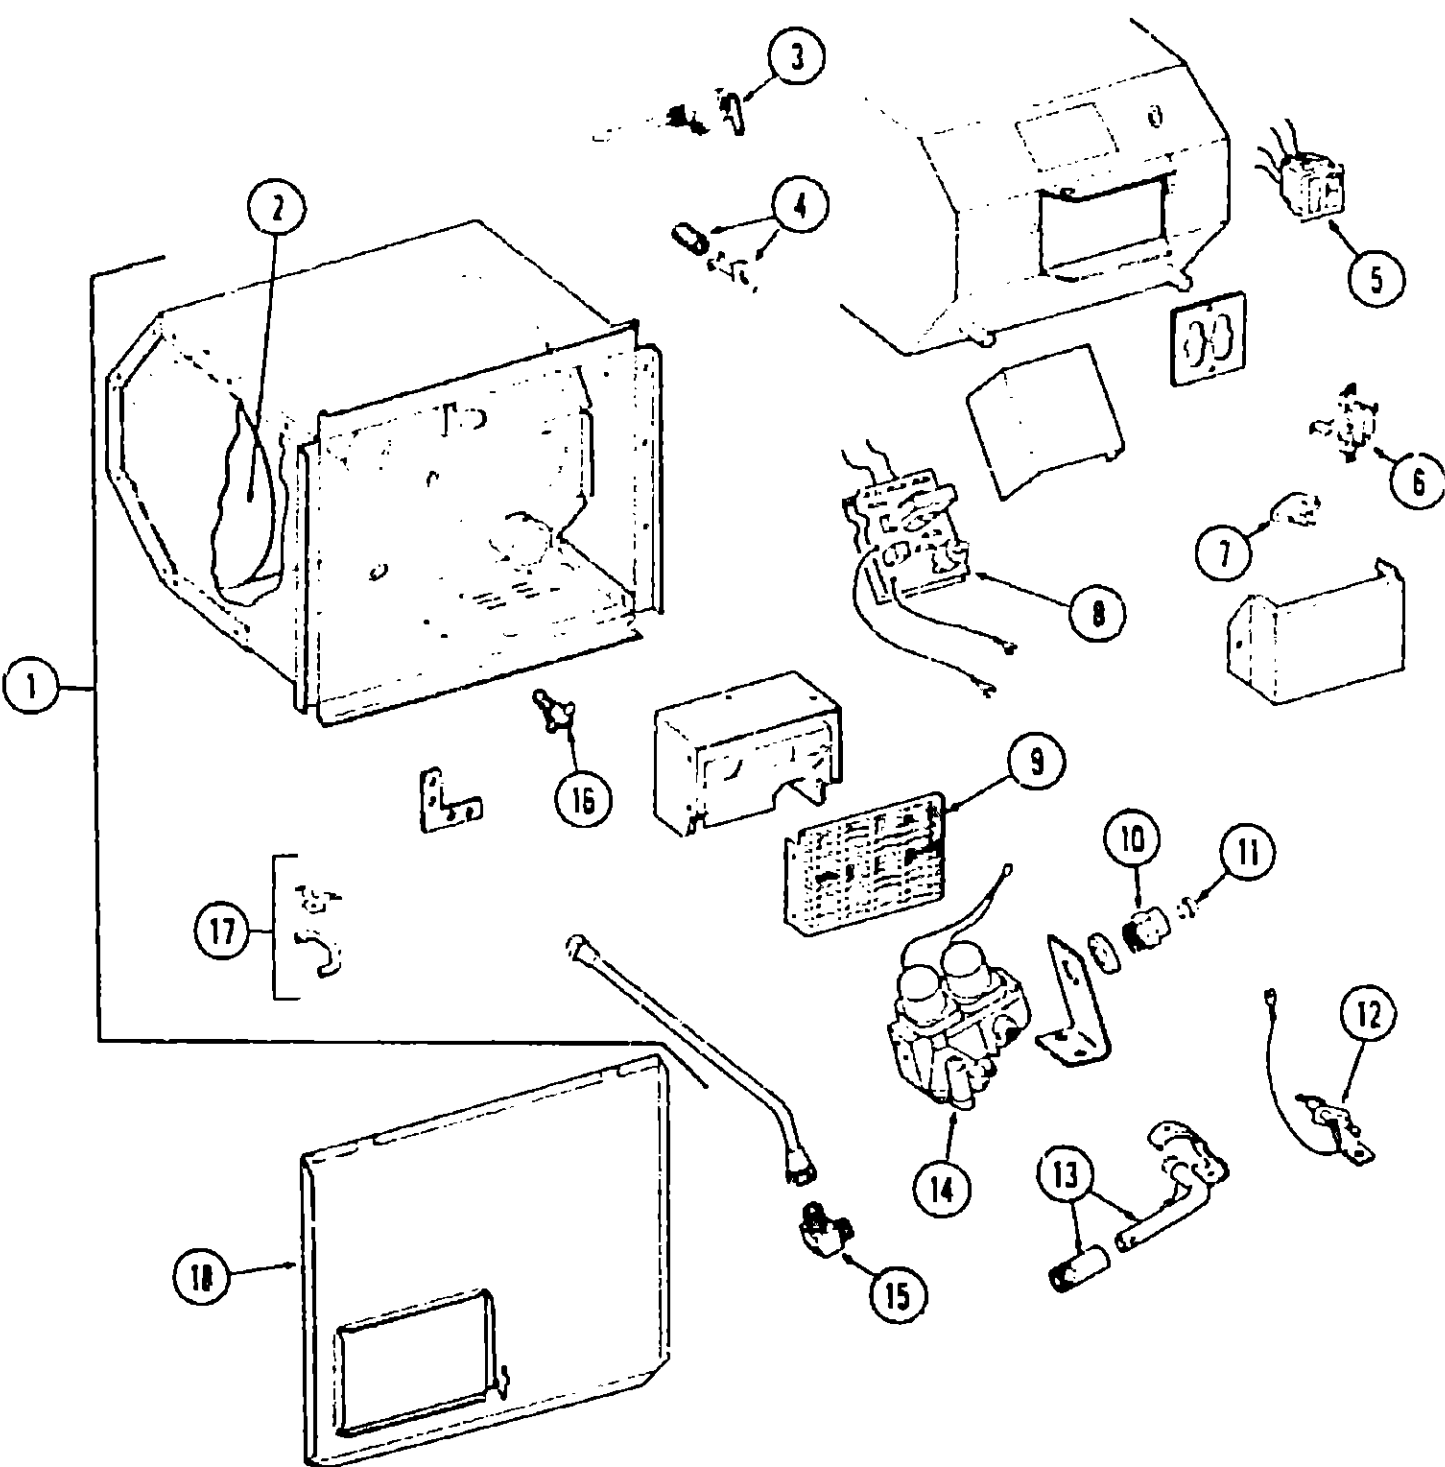

WATER HEATER GROUP (CONTINUED)

ATWOOD - W/MOTOR AID - ELECTRIC IGNITION - GH610-3E

Key	Part Number	U/M	Description
1	055283-01-000	EA	Water Heater - GH610-3E - Electric Ignition w/Motor Aid
2	055283-01-701	EA	Tank Inner
3	051391-01-704	EA	Valve - Relief 1/2" Fitting
4	051391-01-705	EA	Fastener - Cam Lock
5	051393-01-701	EA	Switch Package
6	051393-01-702	EA	Switch - Energy Cut Off
7	051393-01-703	EA	Thermostat
8	051393-01-704	EA	Circuit Board
9	051391-01-706	EA	Grille - Exhaust
10	051393-01-705	EA	Fitting - Orifice
11	051391-01-710	EA	Orifice - Burner
12	051393-01-706	EA	Probe and Spark Assembly
13	055283-01-700	EA	Main Burner
14	051393-01-708	EA	Valve - Dual Solenoid
15	051393-01-709	EA	Fitting - Elbow
16	051391-01-701	EA	Valve - Drain
17	051391-01-700	EA	Hinge Kit w/Clip - Access Door
18	052009-02-000	EA	Door - Access - Water Heater - Beige Not Included w/Water Heater Assembly