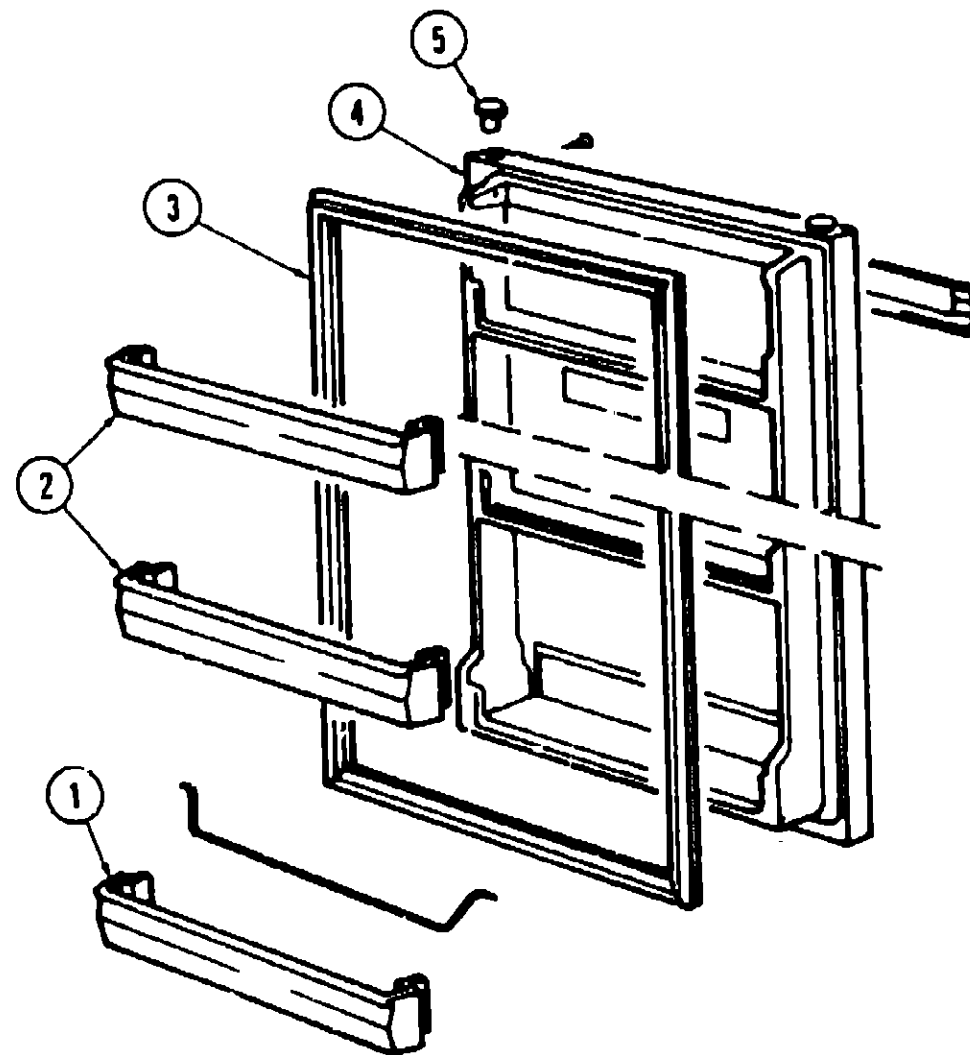

REFRIGERATOR GROUP (CONTINUED)

DOMETIC REFRIGERATOR - RM66 (CONTINUED)

Key	Part Number	U/M	Description
1	700081-22-000	EA	Compartment - Lower Door
2	700081-29-000	EA	Compartment - Door w/o Decorations
3	700081-02-000	EA	Gasket - Refrigerator Door
4	700081-04-000	EA	Liner - Refrigerator Door
5	700081-12-000	EA	Bushing

1975-1979 COMMON ITEMS FICHE TABLE OF CONTENTS

Introduction	A-1 - A-2
Air Conditioner Group	A-3 - A-14
Cabinetry Hardware Group	A-15 - B-18
Chevrolet Chassis Parts Group	B-19 - B-24
Control Center Group	C-1 - C-2
Furnace Group	C-3 - D-12
Generator Group	D-13 - E-4
Holding Tank Group	E-5 - E-24
Luggage Rack and Ladder Group	F-1 - F-6
Plumbing Hardware	F-7 - G-12
Range Group	G-13 - H-2
Range Hood Group	H-3 - H-4
Refrigerator Group	H-5 - J-12
Roof Vent Group	J-13 - J-15
Speed Control Group	J-17 - K-2
Toilet Group	K-3 - K-8
Water Heater Group	K-9 - K-18
Wheel Cover Group	K-19 - K-20
Windshield Wiper/Washer Group	K-21 - L-4

REFRIGERATOR GROUP INDEX

Dometic - RM66	H-5 - H-8
Dometic - RM76	H-9 - H-13
Norcold - DE728	H-14
Instamatic - IM6	H-15 - H-18
Instamatic - IM7	H-19 - H-24
Sibir - ET150	I-1 - I-4
Sibir - ET230	I-5 - I-10
Sibir - ET150/2	I-11 - I-14
Sibir - ET230/2	I-15 - I-20
Winnebago - W6EG	I-21 - J-2
Winnebago - W7EG	J-3 - J-7
Winnebago - W8EG	J-8 - J-12