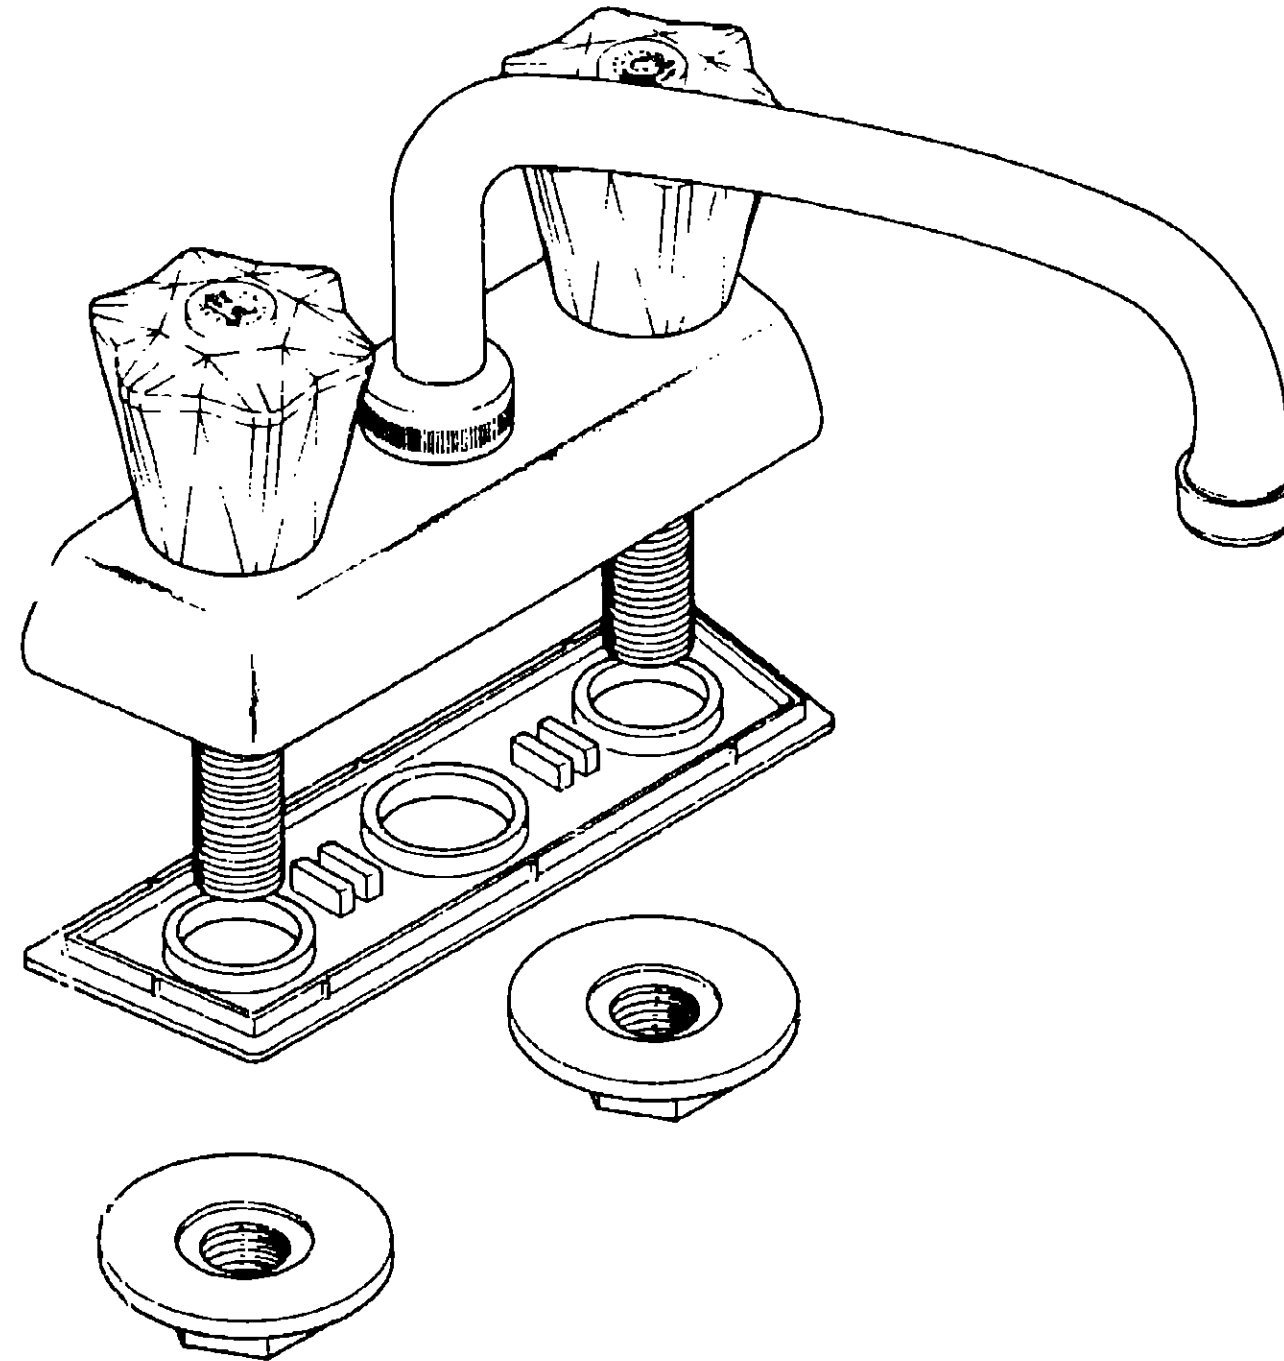

Key	Part Number	U/M	Description
	011056-01-000	EA	Faucet - Lavatory - U.S.

Key	Part Number	U/M	Description
	011053-01-700	EA	Aerator - Swing Spout Galley Faucet

PLUMBING HARDWARE GROUP (CONTINUED)

Key	Part Number	U/M	Description
	011053-01-000	EA	Faucet - 8 Inch Swing Spout - U.S.