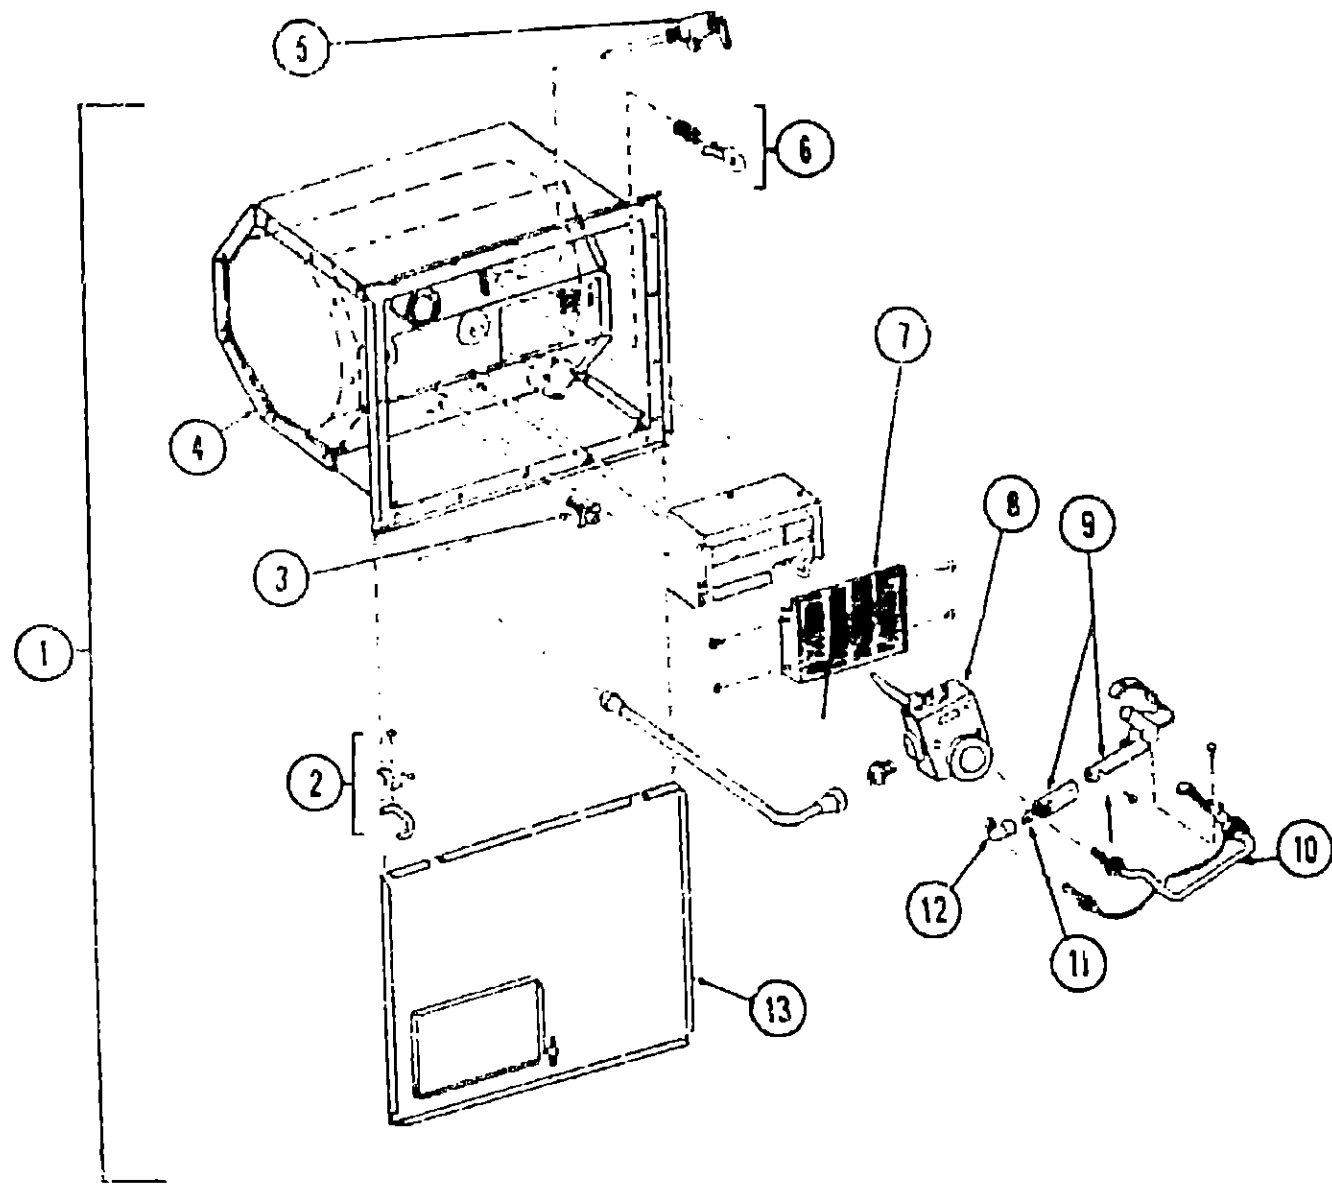

WATER HEATER GROUP (CONTINUED)

ATWOOD - w/MOTOR AID - GH6

Key	Part Number	U/M	Description
1	031992-01-000	EA	Water Heater (GH6) w/o Access Door
2	051391-01-700	EA	Hinge Kit w/Clip
3	051391-01-701	EA	Valve - Drain
4	051392-01-700	EA	Tank - Inner
5	051391-01-704	EA	Valve - Relief 1/2"
6	051391-01-705	EA	Cam Lock Fastener
7	051391-01-706	EA	Grille - Exhaust
8	051391-01-707	EA	Thermostat
9	051391-01-708	EA	Main Burner
10	051391-01-709	EA	Pilot - Safety
11	051391-01-710	EA	Orifice - Main Burner
12	051391-01-711	EA	Elbow - Main Burner Orifice
13	003182-02-000	EA	Door - Water Heater - Beige
	003182-03-000	EA	Door - Water Heater - Off White
	051391-01-714	EA	Elbow - 45 x 3/8 F x 3/8 MPT - On Gas Thermostat

K-15