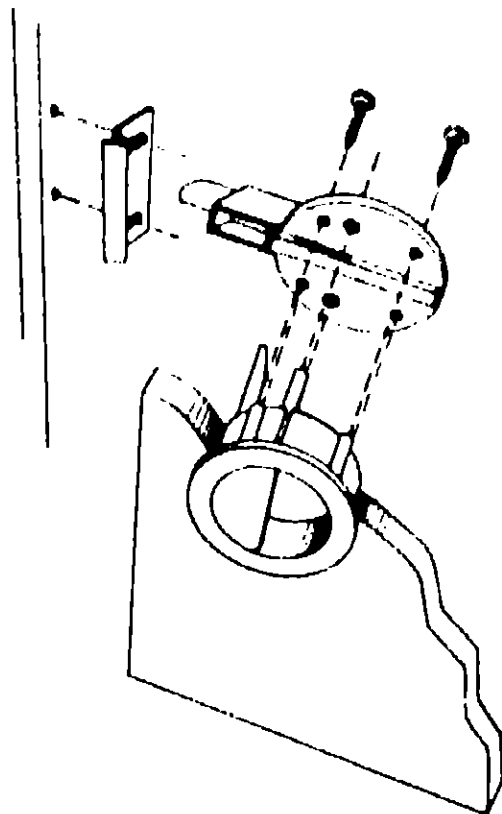

CABINETHY HARDWARE GROUP

Key	Part Number	U/M	Description
	057945-01-KG1	EA	Kit - Door Latch - Flat Latch - Winnebago Kit Contains Screws, Latch, Strike and Backplate
	057945-01-K08	EA	Kit - Door Latch - Flat Latch - Itasca Kit Contains Screws, Latch, Strike and Backplate