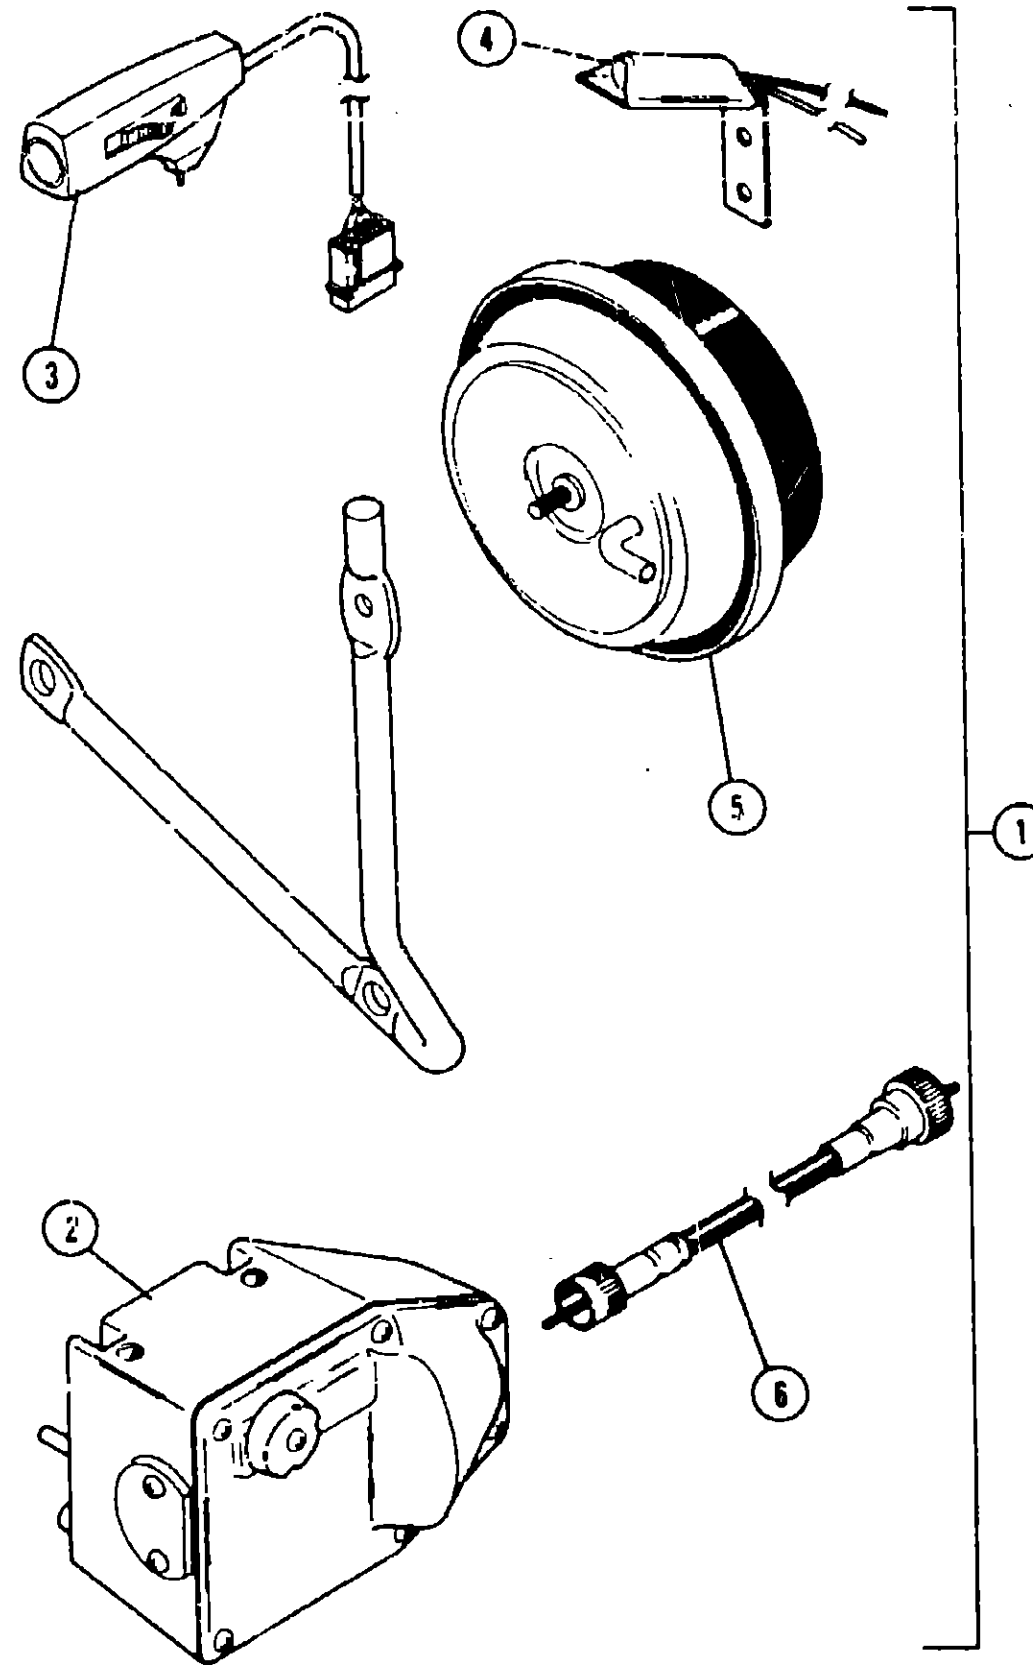

SPEED CONTROL GROUP (CONTINUED)

CHEVROLET 454 A-BODY

Key	Part Number	U/M	Description
1	040568-01-000	EA	Speed Control Package - 454 C.I.D. - Chev. - A-Body
2	007255-01-700	EA	Regulator Asm.
3	007255-01-702	EA	Engage Switch - Clamp On
4	007255-01-704	EA	Switch Asm. - Decelerate
5	047841-01-701	EA	Servo Asm. - 454 C.I.D.
6	007255-01-703	EA	Cable Asm. - Transmission
.	007298-01-702	EA	Harness Asm.
.	024746-01-700	EA	Relay - Speed Control
.	Not Illustrated		