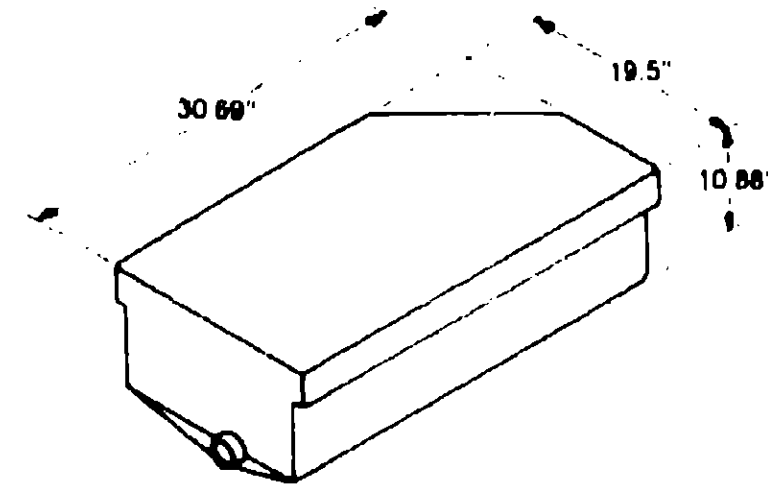

HOLDING TANK GROUP (CONTINUED)

Key Part Number U/M Description
053423-01-000 EA Holding Tank - Plastic - w/o Fittings

Used as a sewage tank
• Used as a gray water tank

1978 WINNEBAGO *WD420RG
1978 ITASCA *IC420RG
1979 WINNEBAGO *WD420RG
1979 ITASCA *IC420RG

1975-1979 COMMON ITEMS FICHE TABLE OF CONTENTS

Introduction	A-1 - A-2
Air Conditioner Group	A-3 - A-14
Cabinetry Hardware Group	A-15 - B-18
Chevrolet Chassis Parts Group	B-19 - B-24
Control Center Group	C-1 - C-2
Furnace Group	C-3 - D-12
Generator Group	D-13 - E-4
Holding Tank Group	E-5 - E-24
Luggage Rack and Ladder Group	F-1 - F-6
Plumbing Hardware	F-7 - G-12
Range Group	G-13 - H-2
Range Hood Group	H-3 - H-4
Refrigerator Group	H-5 - J-12
Roof Vent Group	J-13 - J-15
Speed Control Group	J-17 - K-2
Toilet Group	K-3 - K-8
Water Heater Group	K-9 - K-18
Wheel Cover Group	K-19 - K-20
Windshield Wiper/Washer Group	K-21 - L-4