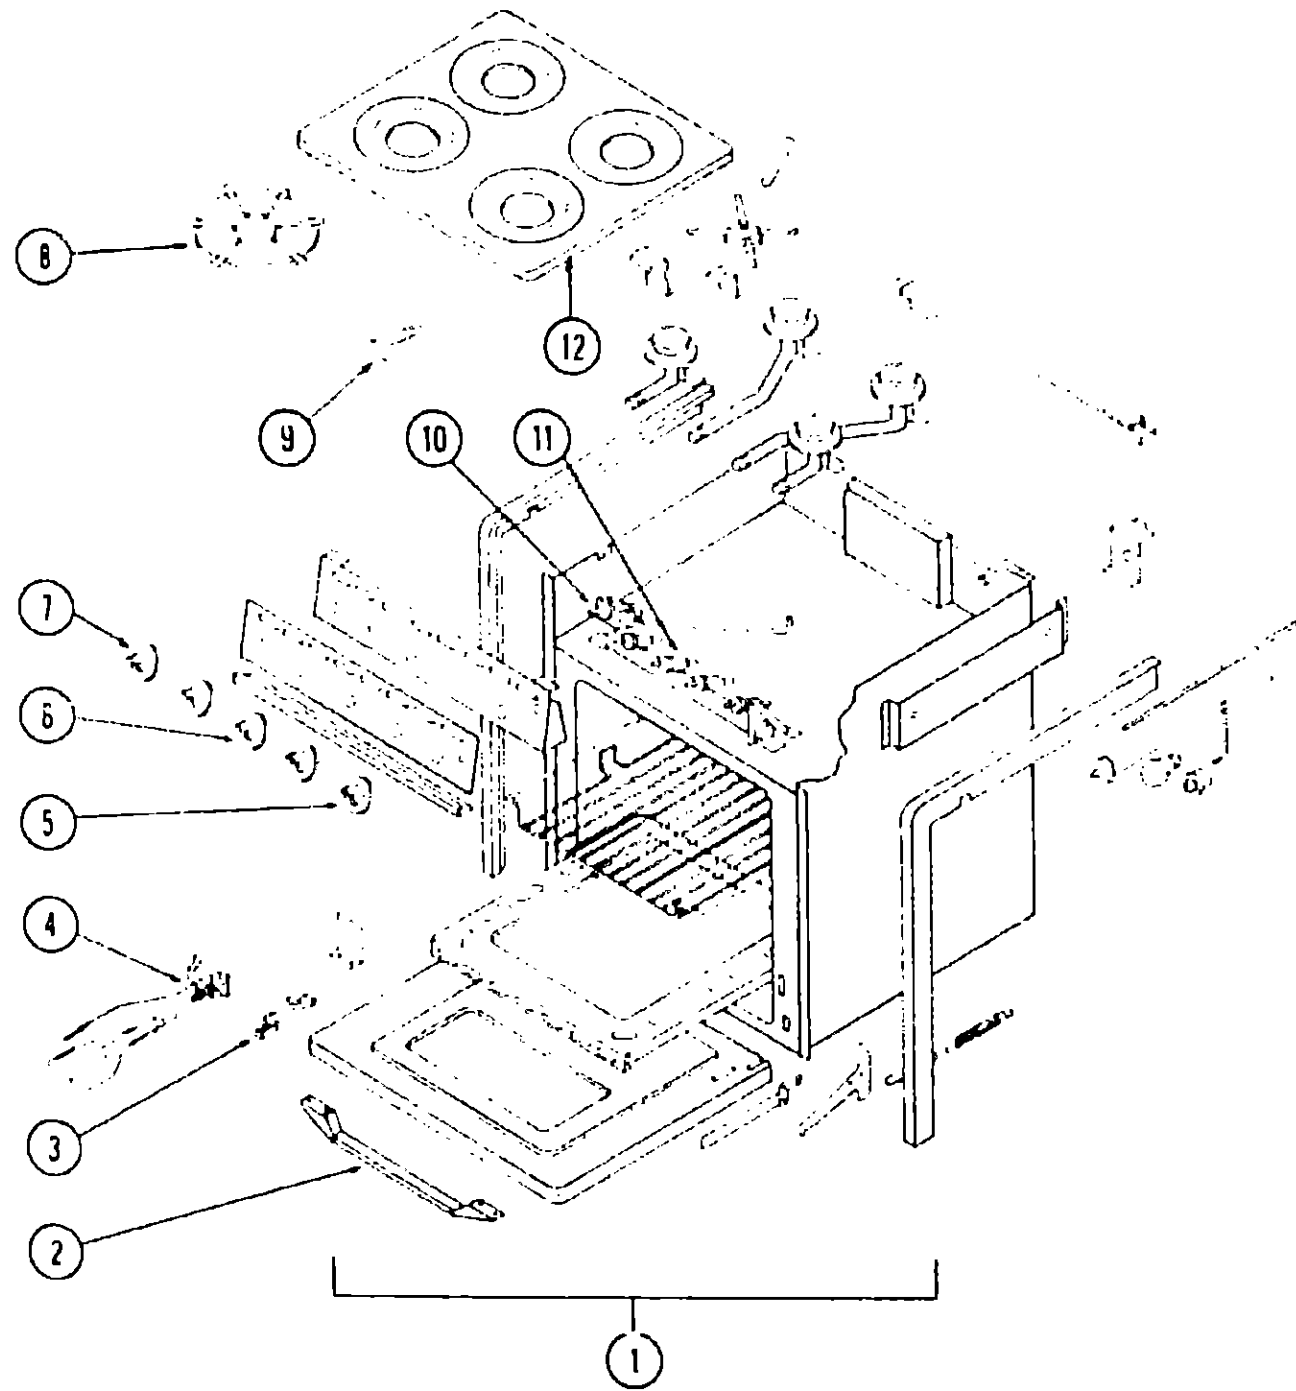

RANGE GROUP (CONTINUED)

MAGIC CHEF - SMALL OVEN (CHROME)

Key	Part Number	U/M	Description
1	049044-01-000	EA	Range - 4 Burner - Small Oven - Chrome - Magic Chef
2	049045-01-711	EA	Handle - Door
3	049045-01-706	EA	Pilot - Oven
4	049045-01-702	EA	Valve - Safety
5	049045-01-712	EA	Knob - Burner - Front
6	049045-01-713	EA	Knob - Burner - Rear
7	049045-01-714	EA	Knob - Thermostat
8	049045-01-716	EA	Grate
9	049045-01-715	EA	Clip - Grate
10	049045-01-701	EA	Thermostat w/Top Lighter
•	049045-01-720	EA	Thermostat w/o Top Lighter
11	049045-01-703	EA	Valve - Top Burner
12	049045-01-718	EA	Top - Main - Chrome
•	049045-01-717	EA	Switch - Oven Light
•			Not Illustrated

G-23