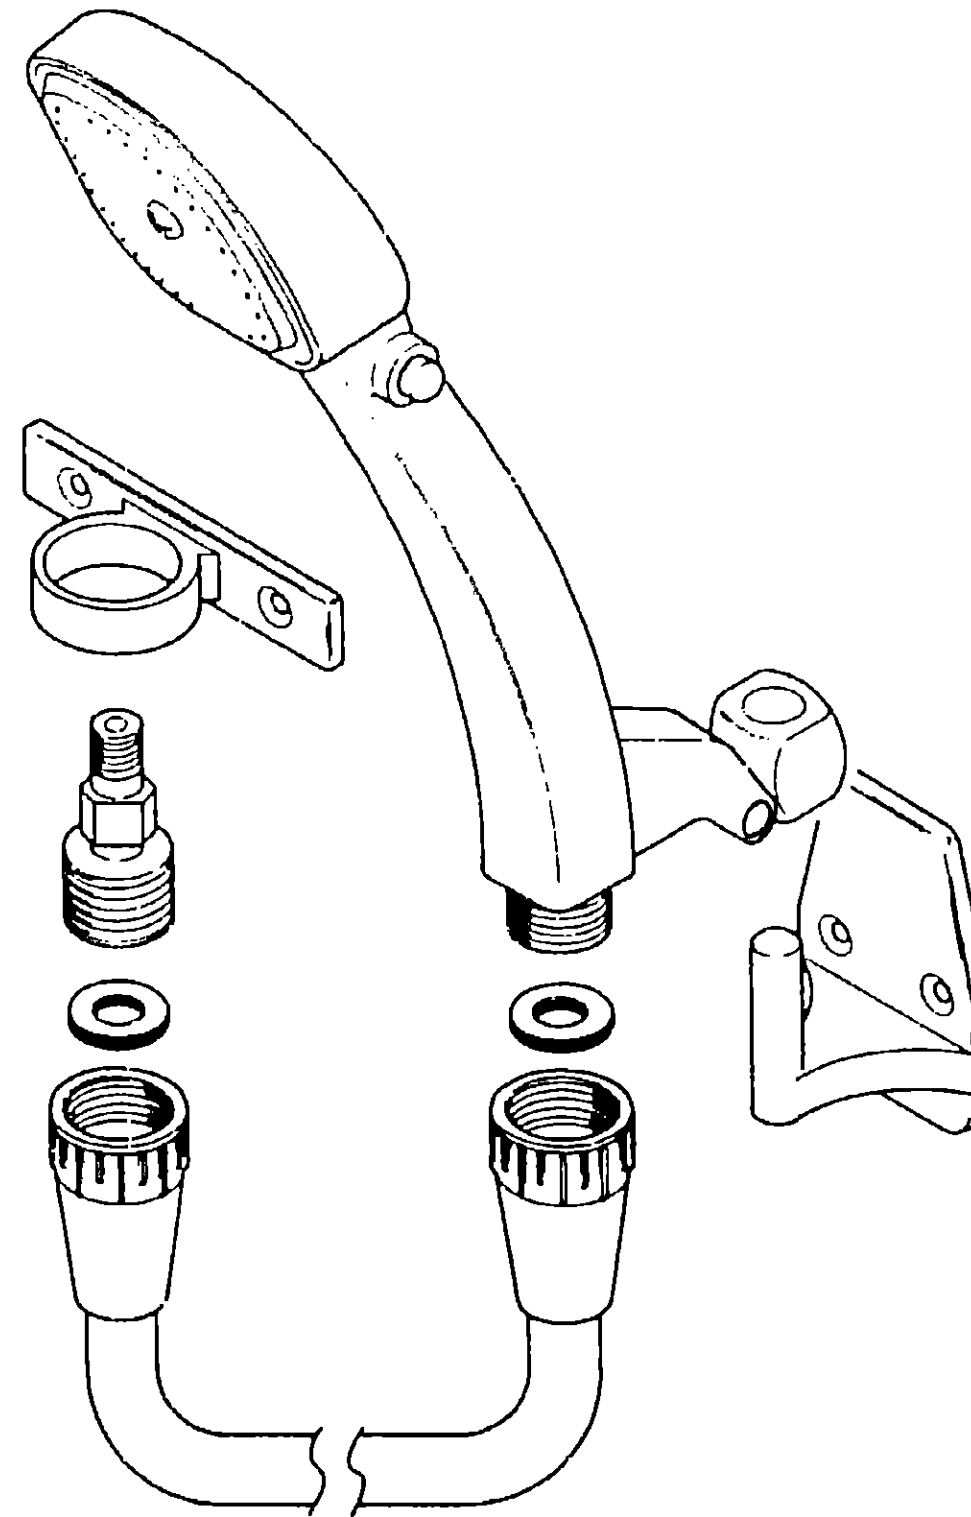

PLUMBING HARDWARE GROUP (CONTINUED)

Key	Part Number	U/M	Description
	011048-01-000	EA	Shower Head - w/60" Hose

1975-1979 COMMON ITEMS FICHE TABLE OF CONTENTS

Introduction	A-1 - A-2
Air Conditioner Group	A-3 - A-14
Cabinetry Hardware Group	A-15 - B-18
Chevrolet Chassis Parts Group	B-19 - B-24
Control Center Group	C-1 - C-2
Furnace Group	C-3 - D-12
Generator Group	D-13 - E-4
Holding Tank Group	E-5 - E-24
Luggage Rack and Ladder Group	F-1 - F-6
Plumbing Hardware	F-7 - G-12
Range Group	G-13 - H-2
Range Hood Group	H-3 - H-4
Refrigerator Group	H-5 - J-12
Roof Vent Group	J-13 - J-15
Speed Control Group	J-17 - K-2
Toilet Group	K-3 - K-8
Water Heater Group	K-9 - K-18
Wheel Cover Group	K-19 - K-20
Windshield Wiper/Washer Group	K-21 - L-4

PLUMBING HARDWARE GROUP INDEX

Adapters, Faucets, Fittings, Valves and Water Pumps	F-7 - G-12