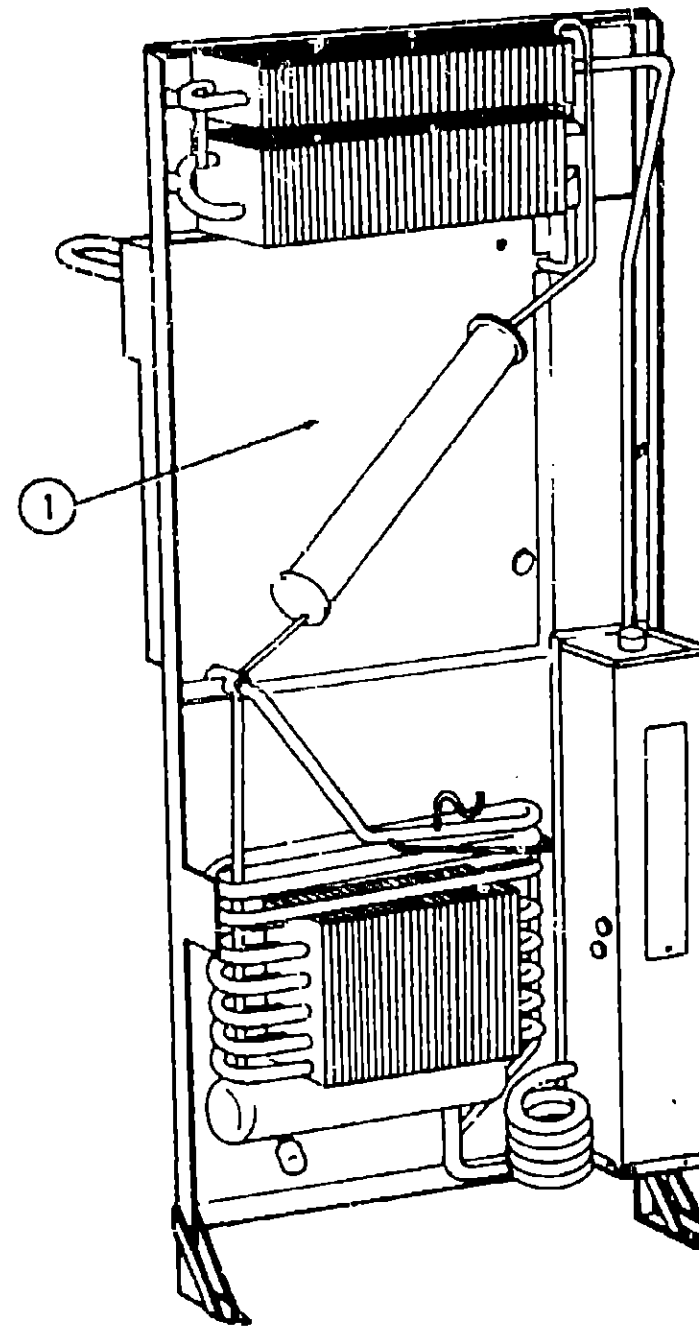

REFRIGERATOR GROUP (CONTINUED)

WINNEBAGO REFRIGERATOR - W8EG (CONTINUED)

Key	Part Number	U/M	Description
1	034542-01-808	EA	Cooling Unit - W8

**1975-1979 COMMON ITEMS FICHE
TABLE OF CONTENTS**

Introduction	A-1 - A-2
Air Conditioner Group	A-3 - A-14
Cabinetry Hardware Group	A-15 - B-18
Chevrolet Chassis Parts Group	B-19 - B-24
Control Center Group	C-1 - C-2
Furnace Group	C-3 - D-12
Generator Group	D-13 - E-4
Holding Tank Group	E-5 - E-24
Luggage Rack and Ladder Group	F-1 - F-6
Plumbing Hardware	F-7 - G-12
Range Group	G-13 - H-2
Range Hood Group	H-3 - H-4
Refrigerator Group	H-5 - J-12
Roof Vent Group	J-13 - J-15
Speed Control Group	J-17 - K-2
Toilet Group	K-3 - K-8
Water Heater Group	K-9 - K-18
Wheel Cover Group	K-19 - K-20
Windshield Wiper/Washer Group	K-21 - L-4

**REFRIGERATOR GROUP
INDEX**

Dometic - RM66	H-5 - H-8
Dometic - RM76	H-9 - H-13
Norcold - DE728	H-14
Instamatic - IM6	H-15 - H-18
Instamatic - IM7	H-19 - H-24
Sibir - ET150	I-1 - I-4
Sibir - ET230	I-5 - I-10
Sibir - ET150/2	I-11 - I-14
Sibir - ET230/2	I-15 - I-20
Winnebago - W6EG	I-21 - J-2
Winnebago - W7EG	J-3 - J-7
Winnebago - W8EG	J-8 - J-12