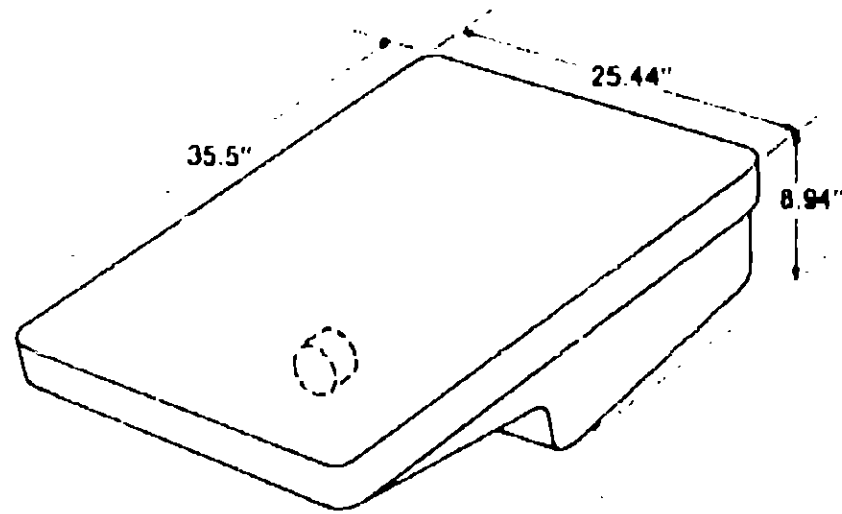

HOLDING TANK GROUP (CONTINUED)

Key Part Number U/M Description
058589-01-000 EA Holding Tank - Plastic - w/o Fittings

used as a sewage tank
used as a gray water tank

1973 WINNEBAGO 1979 ITASCA
*WD424RH *IC524RH
*WD423RB