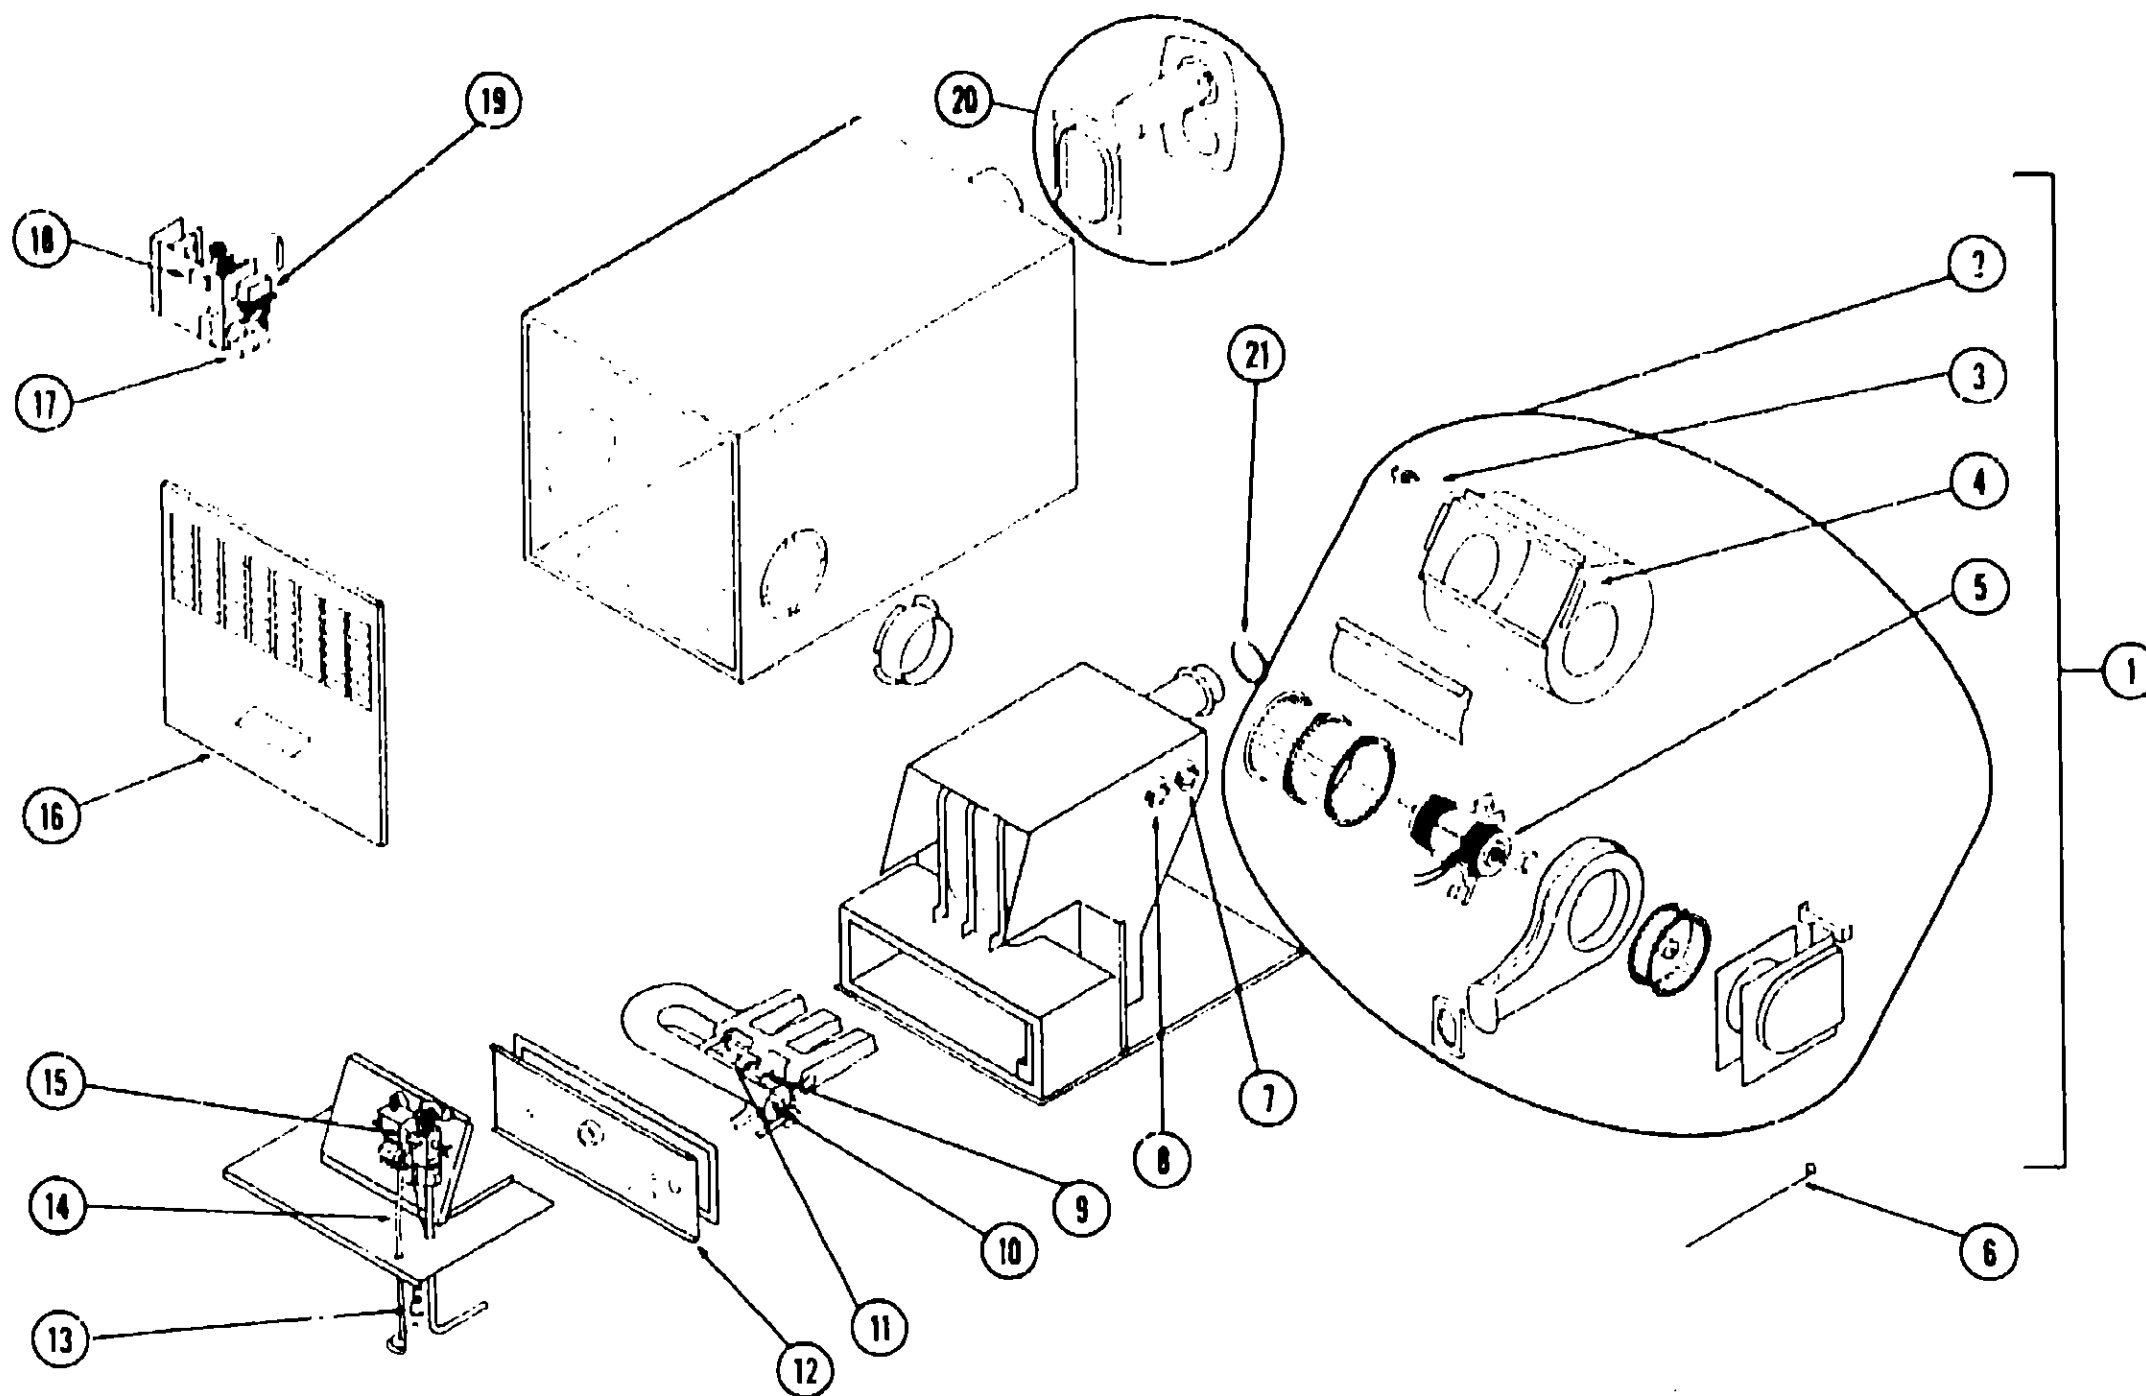

FURNACE GROUP (CONTINUED)

FURNACE - COLEMAN - 4225

Key	Part Number	U/M	Description
1	041603-01-000	EA	Furnace - 23,000 BTU - Under Counter Mount 4200 Series - Coleman
2	041603-01-709	EA	Blower Asm. - Complete
3	041603-01-700	EA	Switch - Sail
4	041602-01-716	EA	Circuit Breaker
5	033269-01-729	EA	Motor - 12 Volt
6	041602-01-702	EA	Rod - Lighter w/Chain
7	700068-20-000	EA	Switch - Fan - Close 125° - Open 100°
9	041602-01-704	EA	Switch - Limit - Open 200° - Close 160°
9	700068-39-000	EA	Orifice - .055"
10	041603-01-707	EA	Coil - Igniter

Key	Part Number	U/M	Description
11	041602-01-701	EA	Pilot - Burner (w/Igniter and Pilot Spud)
12	041602-01-700	EA	Door - Burner w/Gasket
13	041602-01-715	EA	Thermocouple
14	041602-01-717	EA	Tube - Pilot - Formed Steel
15	041603-01-703	EA	Gas Valve - Eaton
	041603-01-705	EA	Gas Valve - General Controls
	041603-01-710	EA	Kit - Gas Valve Conversion - General Controls
16	041602-01-706	EA	Panel - Front w/Latch
17	033269-01-713	EA	Capacitor - 750 Mfd. - 50 Volt - D.C.
18	033269-01-734	EA	Switch - On/Off - 3 Terminal
19	700068-35-000	EA	Relay - 12 Volt - 3 Amp.
20	041606-01-000	EA	Vent Package
21	041602-01-707	EA	Gasket - Exhaust
			Not Illustrated

C-9

1975-1979 COMMON ITEMS FICHE TABLE OF CONTENTS

Introduction	A-1 - A-2
Air Conditioner Group	A-3 - A-14
Cabinetry Hardware Group	A-15 - B-18
Chevrolet Chassis Parts Group	B-19 - B-24
Control Center Group	C-1 - C-2
Furnace Group	C-3 - D-12
Generator Group	D-13 - E-4
Holding Tank Group	E-5 - E-24
Luggage Rack and Ladder Group	F-1 - F-8
Plumbing Hardware	F-7 - G-12
Range Group	G-13 - H-2
Range Hood Group	H-3 - H-4
Refrigerator Group	H-5 - J-12
Roof Vent Group	J-13 - J-15
Speed Control Group	J-17 - K-2
Toilet Group	K-3 - K-8
Water Heater Group	K-9 - K-18
Wheel Cover Group	K-19 - K-20
Windshield Wiper/Washer Group	K-21 - L-4

FURNACE GROUP INDEX

Coleman - 4023 - 23,000 BTU	C-3 - C-4
Coleman - 4028 - 28,000 BTU	C-5 - C-6
Coleman - 4030 - 30,000 BTU	C-7 - C-8
Coleman - 4225 - 23,000 BTU	C-9 - C-10
Coleman - 4230 - 28,000 BTU	C-11 - C-12
Coleman - 4235 - 31,000 BTU	C-13 - C-14
Coleman - 4316 - 16,000 BTU	C-15 - C-16
Coleman - 4319 - 19,000 BTU	C-17 - C-18
Coleman - 4322 - 22,000 BTU	C-19 - C-20
Coleman - 4322 - 22,000 BTU w/Electric Ignition	C-21 - C-22
Coleman - 4328 - 28,000 BTU	C-23 - C-24
Coleman - 4328 - 28,000 BTU w/Electric Ignition	D-1 - D-2
Coleman - 4324 - 24,000 BTU w/Electronic Ignition	D-3 - D-4
Coleman - 4330 - 30,000 BTU w/Electronic Ignition	D-5 - D-6
Coleman - 4332 - 34,000 BTU w/Electronic Ignition	D-7 - D-8
Lear - Siegler - SRF32 - 32,000 BTU	D-9 - D-10
Suburban - NT16 - 16,000 BTU	D-11 - D-12

C-10