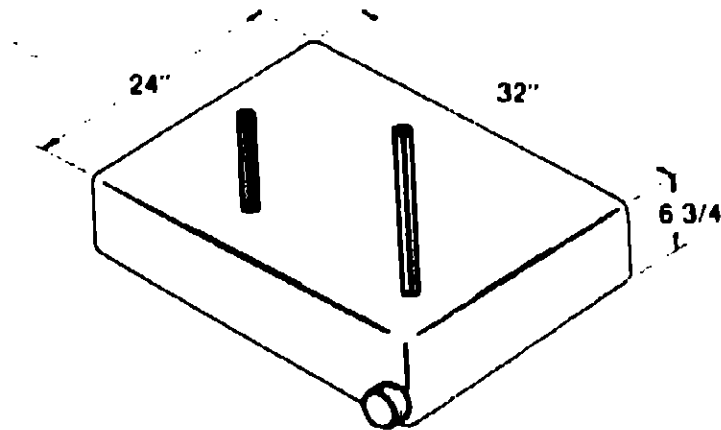

Key Part Number U/M Description
043885-01-000 EA Holding Tank - Plastic - w/o Fittings

Used as a sewage tank
*Used as a gray water tank

1976 WINNEBAGO MW23RB	1977 WINNEBAGO MW23RB	1978 WINNEBAGO WD423RB

**HOLDING TANK
INDEX**

Sewage and Gray Water Holding Tanks - Plastic and Fiberglass	E-5 - E-24