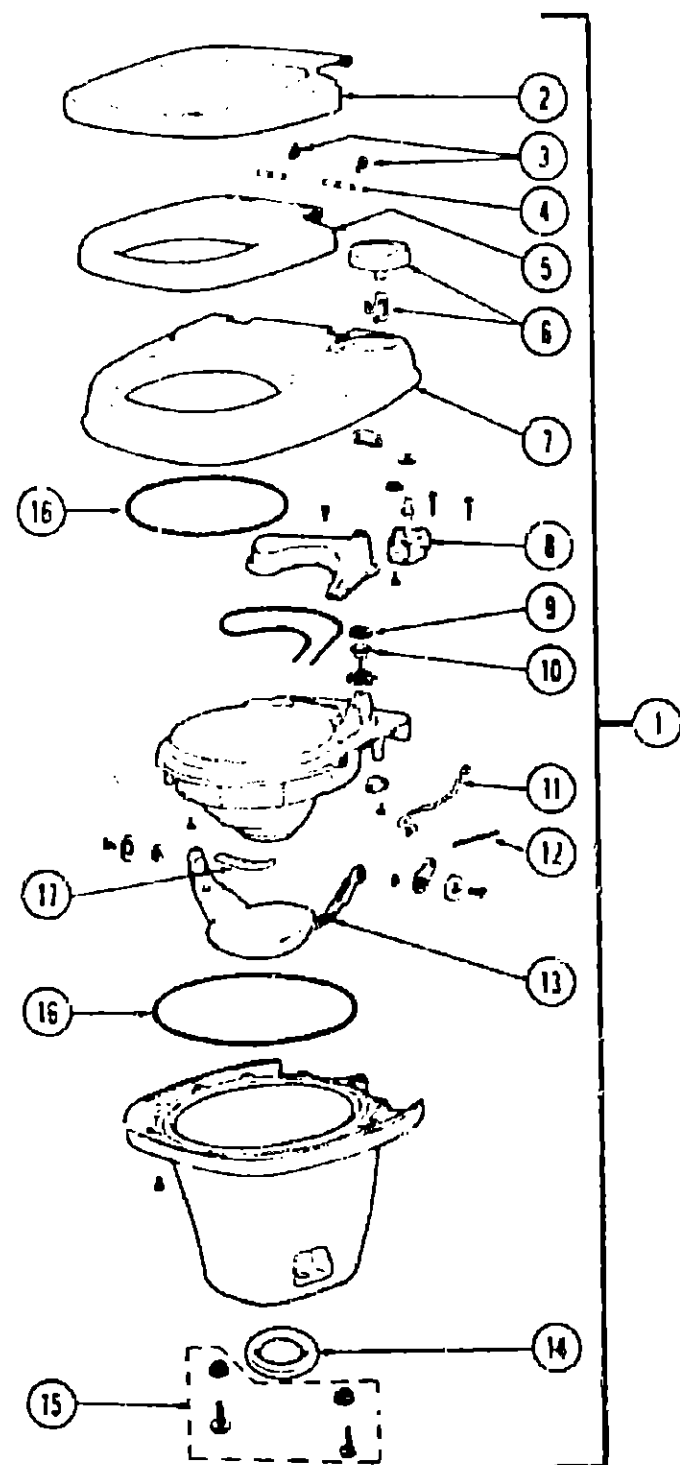

TOILET GROUP (CONTINUED)

Key	Part Number	U/M	Description
1	041840-01-000	EA	Toilet - Marine - Aqua Magic III - Thetford
2	041840-01-700	EA	Lid - Toilet
3	041840-01-702	EA	Retainer - Hinge Pin
4	041840-01-703	EA	Pin - Hinge
5	041840-01-721	EA	Seat - Toilet
6	041840-01-725	EA	Knob Asm. w/Retainer
7	041840-01-705	EA	Top - Ivory
8	701367-01-000	EA	Kit - Ball Valve Asm.
9	041840-01-709	EA	Float Seal
10	041840-01-710	EA	Float
11	041840-01-712	EA	Push Link
12	041840-01-713	EA	Spring
13	041840-01-715	EA	Trap - Water
14	041840-01-717	CA	Seal - Closet - Flange
15	041840-01-724	EA	Bolt Package - Closet
16	041840-01-718	EA	Sealant
17	041840-01-719	EA	Seal - Water Trap

TOILET GROUP (CONTINUED)

AQUA MAGIC III - THETFORD

1975-1979 COMMON ITEMS FICHE
TABLE OF CONTENTS

Introduction	A-1 - A-2
Air Conditioner Group	A-3 - A-14
Cabinetry Hardware Group	A-15 - B-18
Chevrolet Chassis Parts Group	B-19 - B-24
Control Center Group	C-1 - C-2
Furnace Group	C-3 - D-12
Generator Group	D-13 - E-4
Holding Tank Group	E-5 - E-24
Luggage Rack and Ladder Group	F-1 - F-6
Plumbing Hardware	F-7 - G-12
Range Group	G-13 - H-2
Range Hood Group	H-3 - H-4
Refrigerator Group	H-5 - J-12
Roof Vent Group	J-13 - J-15
Speed Control Group	J-17 - K-2
Toilet Group	K-3 - K-8
Water Heater Group	K-9 - K-18
Wheel Cover Group	K-19 - K-20
Windshield Wiper/Washer Group	K-21 - L-4

TOILET GROUP
INDEX

Electra Magic - White	X-3
Aqua Magic - Model SH - Ivory	K-4
Aqua Magic - Model SH - White	K-5 - K-6
Aqua Magic III - Ivory	K-7 - K-8