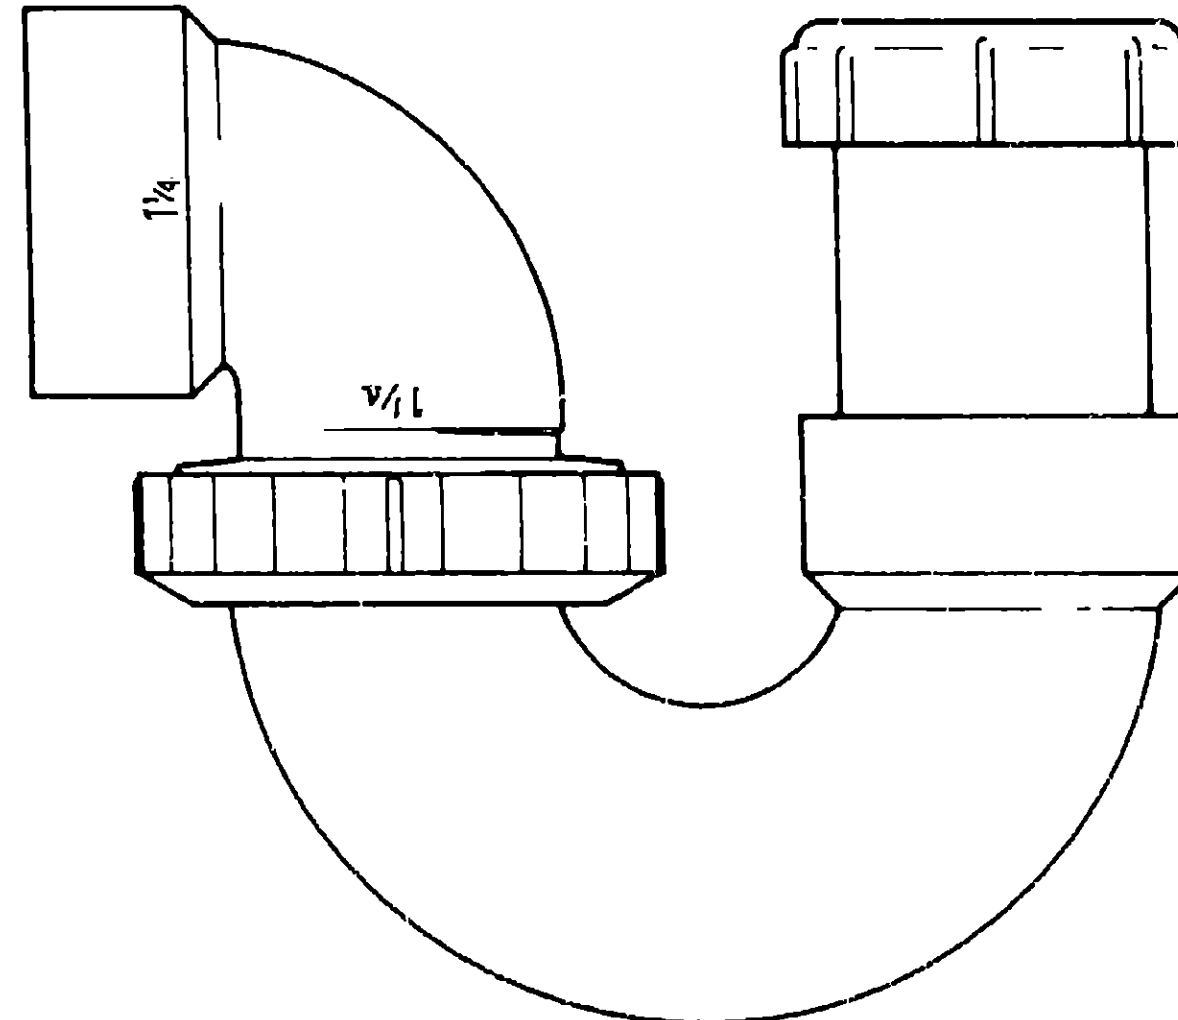

Key	Part Number	U/M	Description
	010079-01-000	EA	Tee - Plastic - 1 1/2" H x 1 1/2" H x 1 1/4" H

F-15 Key	Part Number	U/M	Description
	053335-01-000	EA	P-Trap - Plastic - 1 1/4" H x H w/Union

1975-1979 COMMON ITEMS FICHE
TABLE OF CONTENTS