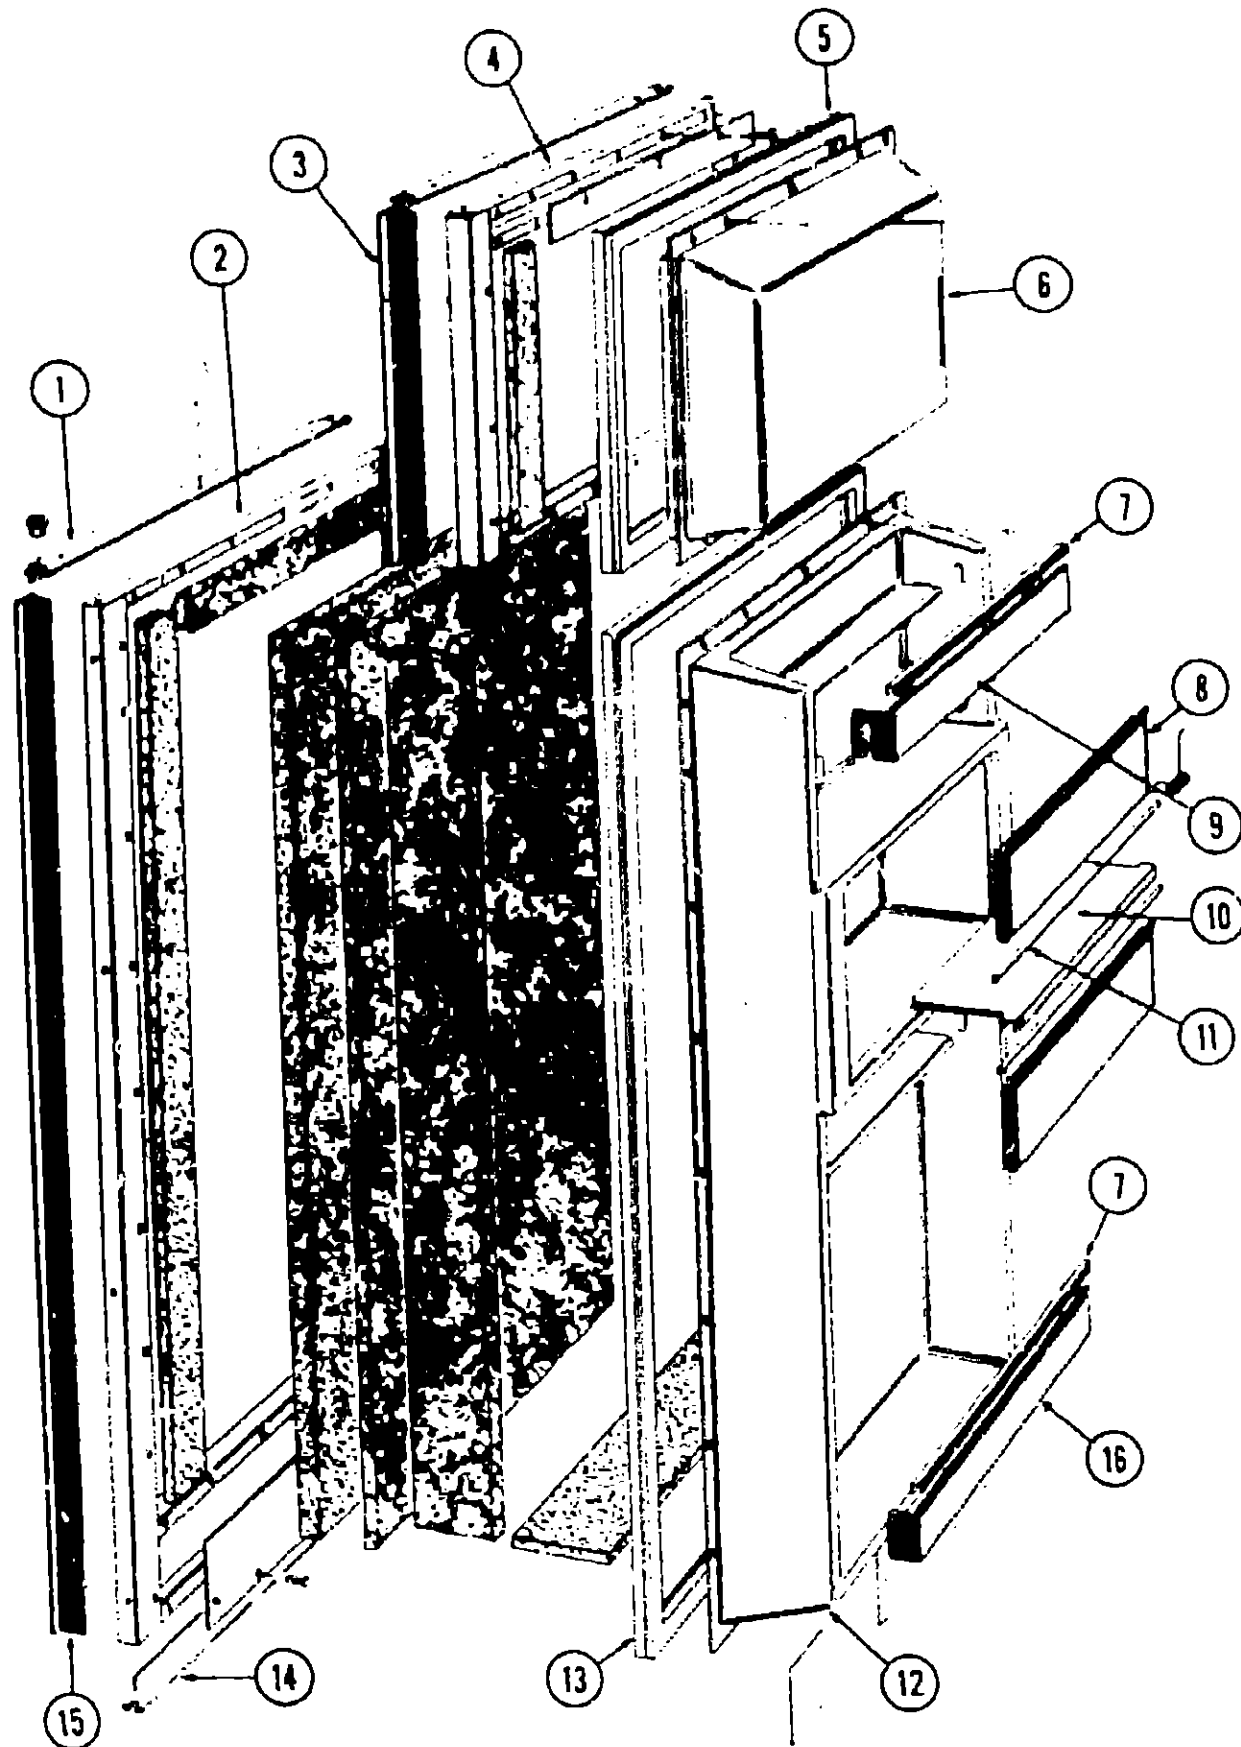

REFRIGERATOR GROUP (CONTINUED)

SIBIR REFRIGERATOR - EY230 (CONTINUED)

Key	Part Number	U/M	Description
1	049175-01-743	EA	Trim - Door - Top
2	049174-01-704	EA	Panel - Door - Outer - Lower
3	049174-01-721	EA	Trim Door - Side Freezer
4	049174-01-708	EA	Panel - Door - Outer - Freezer
5	049174-01-710	EA	Gasket - Door - Freezer
6	049174-01-709	EA	Liner - Door Freezer - w/Insulation
7	049175-01-721	EA	Trim
8	049175-01-716	EA	Door - Dairy
9	049175-01-720	EA	Rack - Egg
10	049174-01-712	EA	Tray - Butter
11	049175-01-715	EA	Retainer - Shelf
12	049174-01-706	EA	Liner - Door - Lower
13	049174-01-707	EA	Gasket - Door
14	049175-01-744	EA	Trim - Door - Bottom
15	049174-01-720	EA	Trim - Door - Side - Cabinet
16	049175-01-719	EA	Retaining Bar

REFRIGERATOR GROUP (CONTINUED)

SIBIR REFRIGERATOR - ET230 (CONTINUED)

1975-1979 COMMON ITEMS FICHE TABLE OF CONTENTS

Introduction	A-1 - A-2
Air Conditioner Group	A-3 - A-14
Cabinetry Hardware Group	A-15 - B-18
Chevrolet Chassis Parts Group	B-19 - B-24
Control Center Group	C-1 - C-2
Furnace Group	C-3 - D-12
Generator Group	D-13 - E-4
Holding Tank Group	E-5 - E-24
Luggage Rack and Ladder Group	F-1 - F-6
Plumbing Hardware	F-7 - G-12
Range Group	G-13 - H-2
Range Hood Group	H-3 - H-4
Refrigerator Group	H-5 - J-12
Roof Vent Group	J-13 - J-15
Speed Control Group	J-17 - K-2
Toilet Group	K-3 - K-8
Water Heater Group	K-9 - K-18
Wheel Cover Group	K-19 - K-20
Windshield Wiper/Washer Group	K-21 - L-4

REFRIGERATOR GROUP INDEX

Dometic - RM66	H-5 - H-8
Dometic - RM76	H-9 - H-13
Norcold - DE72B	H-14
Instamatic - IM6	H-15 - H-18
Instamatic - IM7	H-19 - H-24
Sibir - ET150	I-1 - I-4
Sibir - ET230	I-5 - I-10
Sibir - ET150/2	I-11 - I-14
Sibir - ET230/2	I-15 - I-20
Winnebago - W6EG	I-21 - J-2
Winnebago - W7EG	J-3 - J-7
Winnebago - W8EG	J-8 - J-12