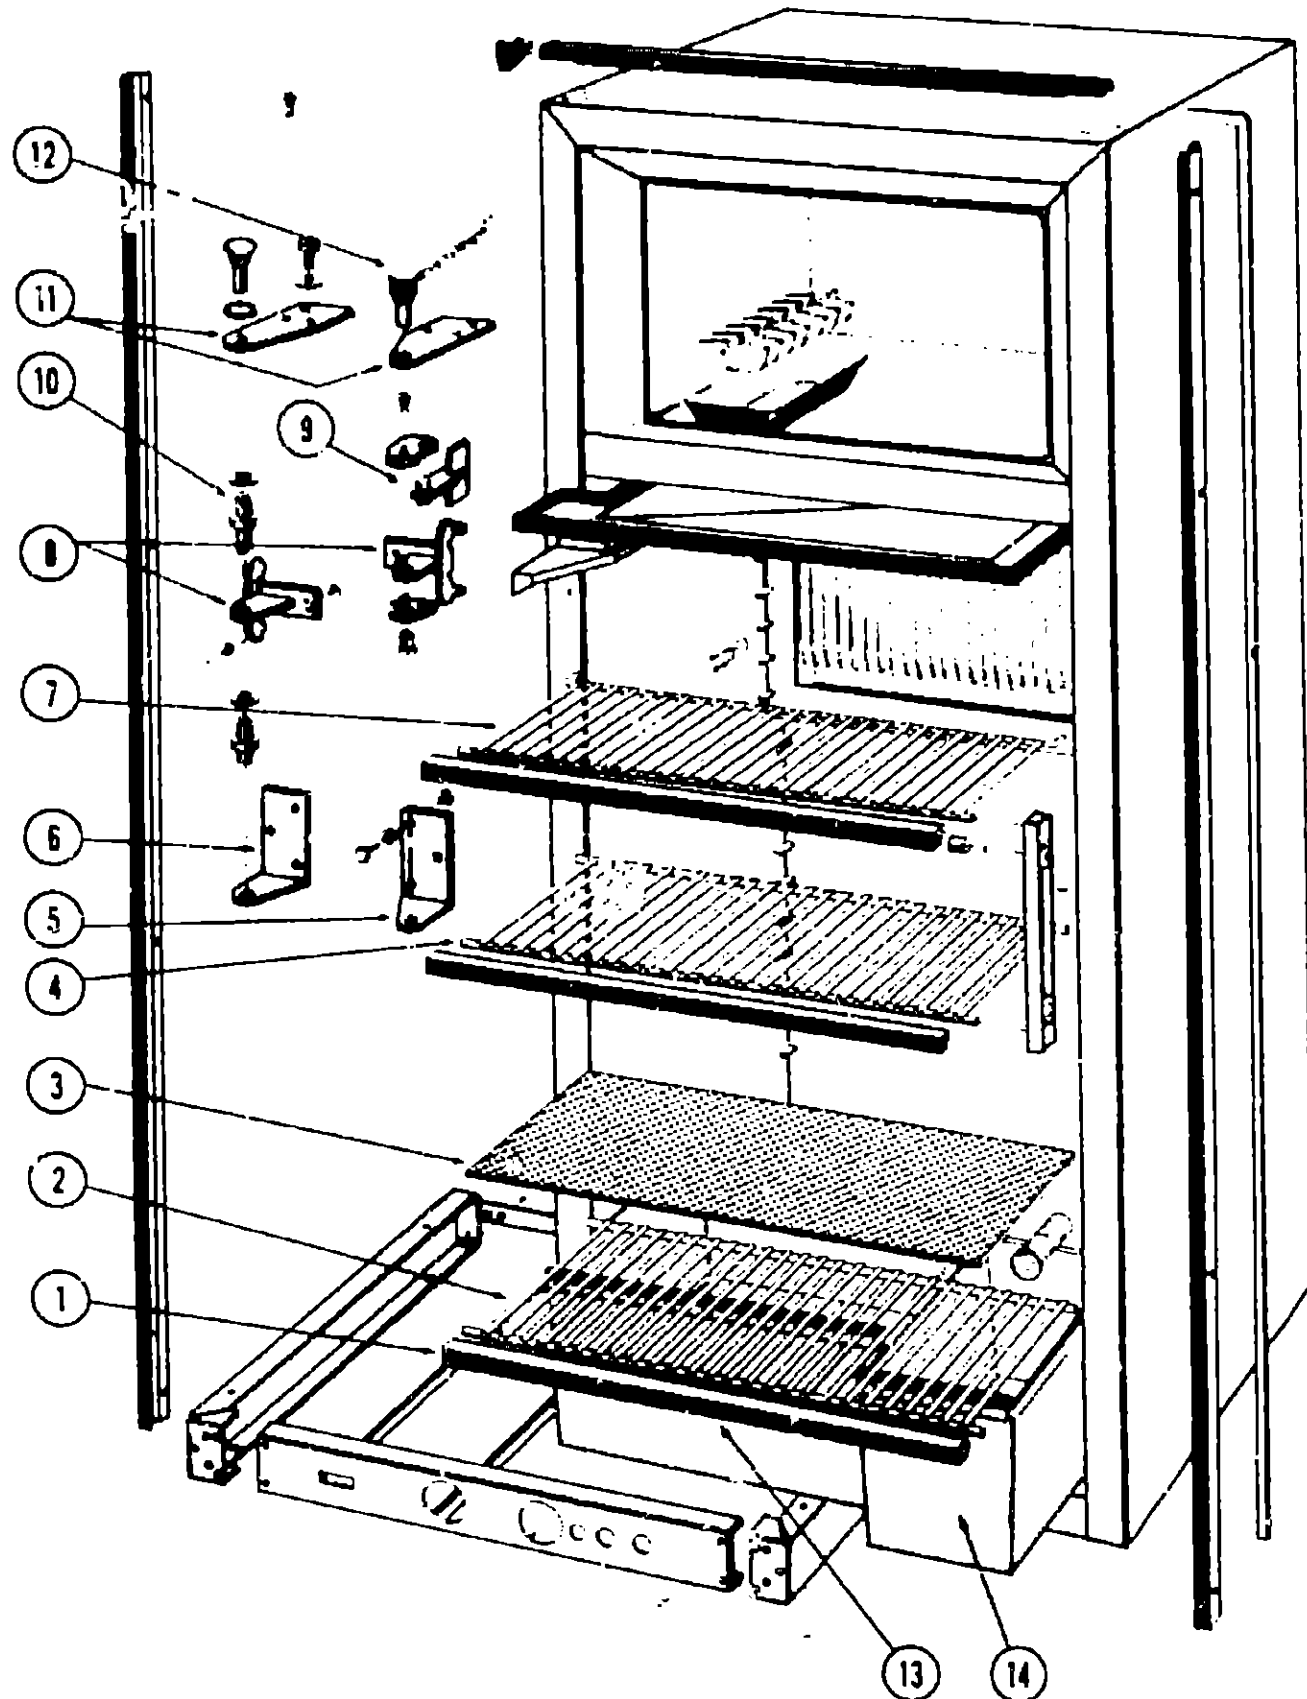

REFRIGERATOR GROUP (CONTINUED)

SIBIR REFRIGERATOR - ET230 (CONTINUED)

Key	Part Number	U/M	Description
1	049175-01-723	EA	Shelf Trim
2	049174-01-715	EA	Shelf - Wire Bottom
3	049175-01-725	EA	Shelf - Glass
4	049174-01-714	EA	Shelf - Wire Center
5	049175-01-703	EA	Bracket - Bottom Hinge - Right
6	049175-01-702	EA	Bracket - Bottom Hinge - Left
7	049174-01-713	EA	Shelf - Wire - Top
8	049174-01-702	EA	Bracket - Center Hinge
9	049174-01-758	EA	Kit - Travel Latch - Plastic
10	049174-01-711	EA	Pin - Hinge - Center
11	049175-01-704	EA	Bracket - Hinge - Upper Left or Right
12	049175-01-742	EA	Pin - Travel - Lock Top
13	049175-01-726	EA	Bin - Salad - Large
14	049175-01-727	EA	Bin - Salad
	054450-01-000	EA	Bubble Level - Refrigerator
	065792-01-000	EA	Air Flow Kit - Sibir Refrigerator
			Not Illustrated