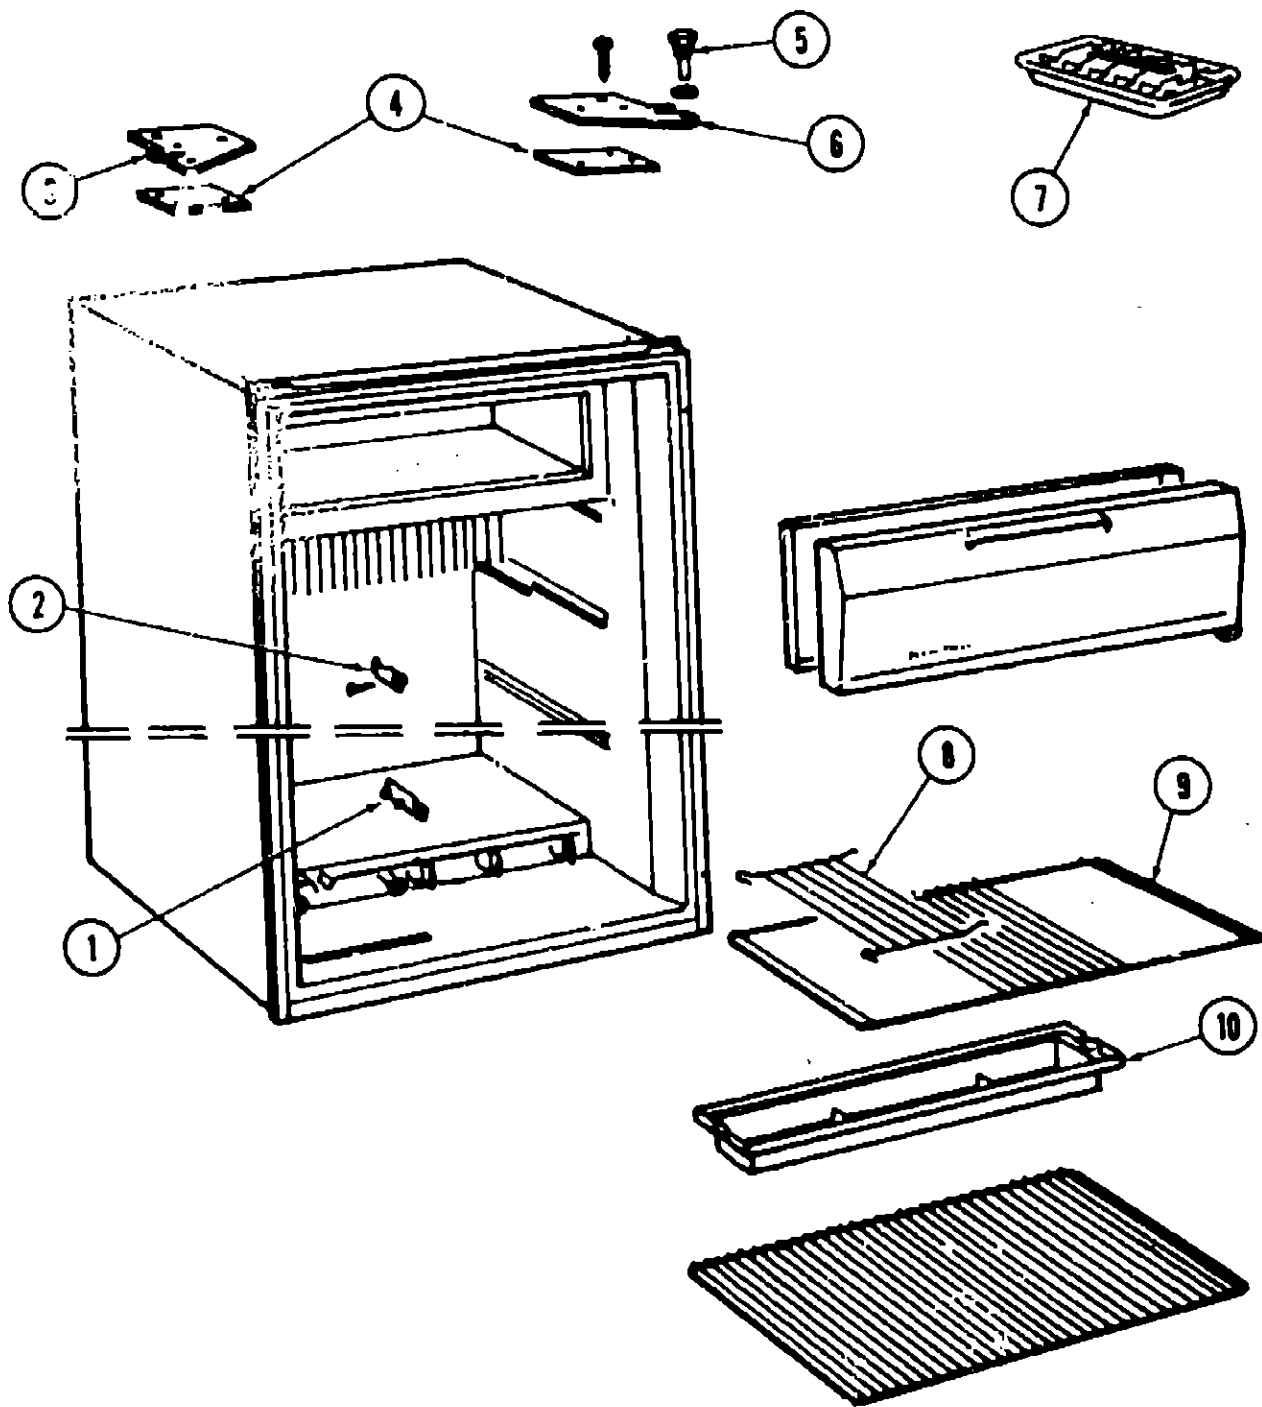

RANGE HOOD GROUP INDEX

Jensen - w/o Spice Rack	H-3
Jensen - w/Spice Rack	H-4

REFRIGERATOR GROUP

DOMETIC REFRIGERATOR - RM66

Key	Part Number	U/M	Description
1	700081-55-000	EA	Retainer - Shell
2	700081-60-000	EA	Shell- Stop
3	700081-42-000	EA	Hinge Plate - Left
	700081-36-000	EA	Travel Latch
4	700081-38-000	EA	Spacer - Hinge Plate
5	700081-43-000	EA	Hinge Pin - Upper
	700081-73-000	EA	Hinge Pin - Lower
6	700081-41-000	EA	Hinge Plate - Right
7	700081-46-000	EA	Tray - Ice Cubes w/Divider
8	700081-67-000	EA	Shell - Flap
9	700081-69-000	EA	Shell w/2 Flap Opening - 242 M.M. Deep
	700081-70-000	EA	Shell w/1 Flap Opening - 242 M.M. Deep
10	700081-75-000	EA	Drip Tray - White
	054450-01-000	EA	Bubble Level - Refrigerator
			Not Illustrated