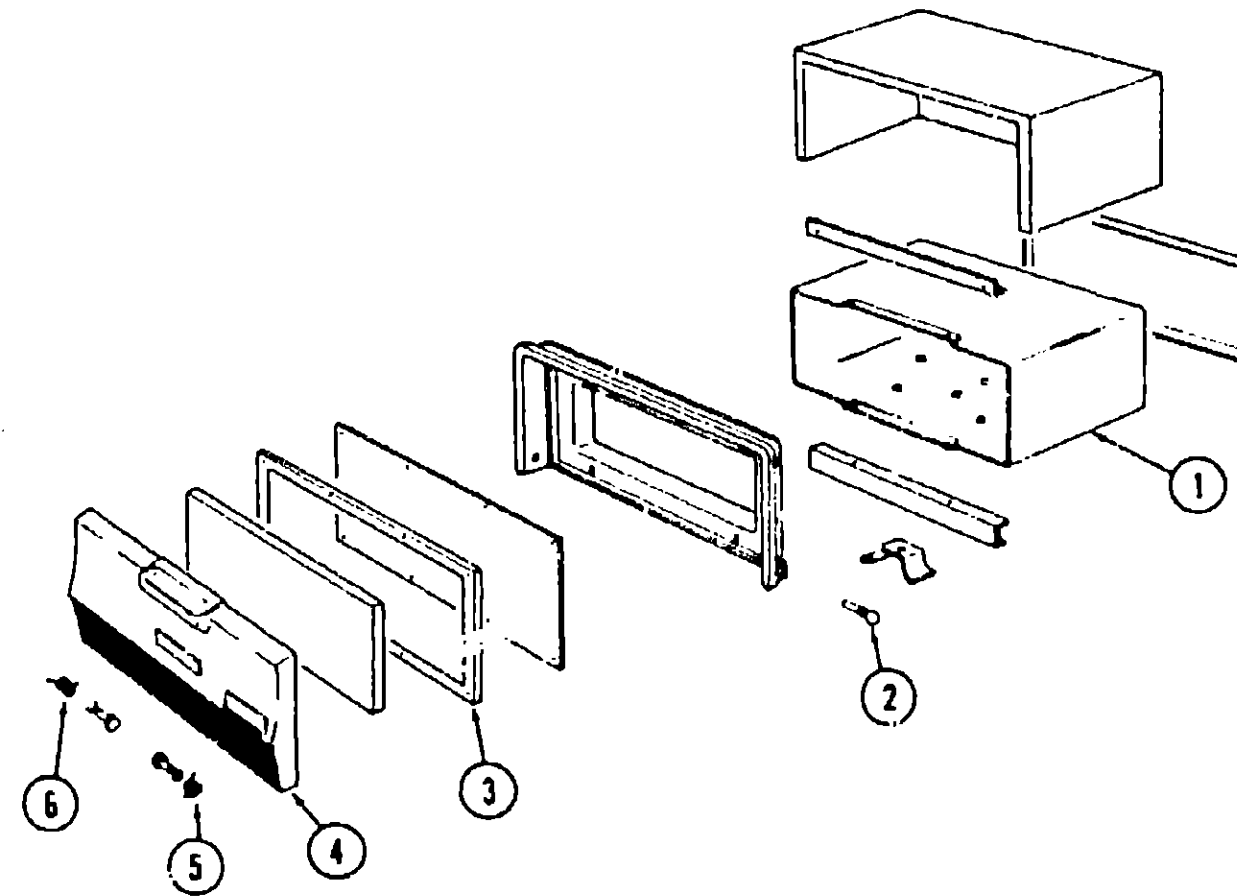

REFRIGERATOR GROUP (CONTINUED)

WINNEBAGO REFRIGERATOR - W8EG (CONTINUED)

Key	Part Number	U/M	Description
1	034545-01-732	EA	Box - Freezer
2	034545-01-739	EA	Pin - Freezer Door Hinge
3	034545-01-743	EA	Gasket - Freezer Door
4	034545-01-741	EA	Door - Freezer
5	034545-01-745	EA	Spring - Freezer Door - Right
6	034545-01-746	EA	Spring - Freezer Door - Left

1975-1979 COMMON ITEMS FICHE TABLE OF CONTENTS

Introduction	A-1 - A-2
Air Conditioner Group	A-3 - A-14
Cabinetry Hardware Group	A-15 - B-18
Chevrolet Chassis Parts Group	B-19 - B-24
Control Center Group	C-1 - C-2
Furnace Group	C-3 - D-12
Generator Group	D-13 - E-4
Holding Tank Group	E-5 - E-24
Luggage Rack and Ladder Group	F-1 - F-8
Plumbing Hardware	F-7 - G-12
Range Group	G-13 - H-2
Range Hood Group	H-3 - H-4
Refrigerator Group	H-5 - J-12
Roof Vent Group	J-13 - J-15
Speed Control Group	J-17 - K-2
Toilet Group	K-3 - K-8
Water Heater Group	K-9 - K-18
Wheel Cover Group	K-19 - K-20
Windshield Wiper/Washer Group	K-21 - L-4

REFRIGERATOR GROUP INDEX

Dometic - RM66	H-5 - H-8
Dometic - R1A76	H-9 - H-13
Norcold - DE728	H-14
Instamatic - IM6	H-15 - H-16
Instamatic - IM7	H-19 - H-24
Sibir - ET150	I-1 - I-4
Sibir - ET230	I-5 - I-10
Sibir - ET150/2	I-11 - I-14
Sibir - ET230/2	I-15 - I-20
Winnebago - W8EG	I-21 - J-2
Winnebago - W7EG	J-3 - J-7
Winnebago - W8EG	J-8 - J-12