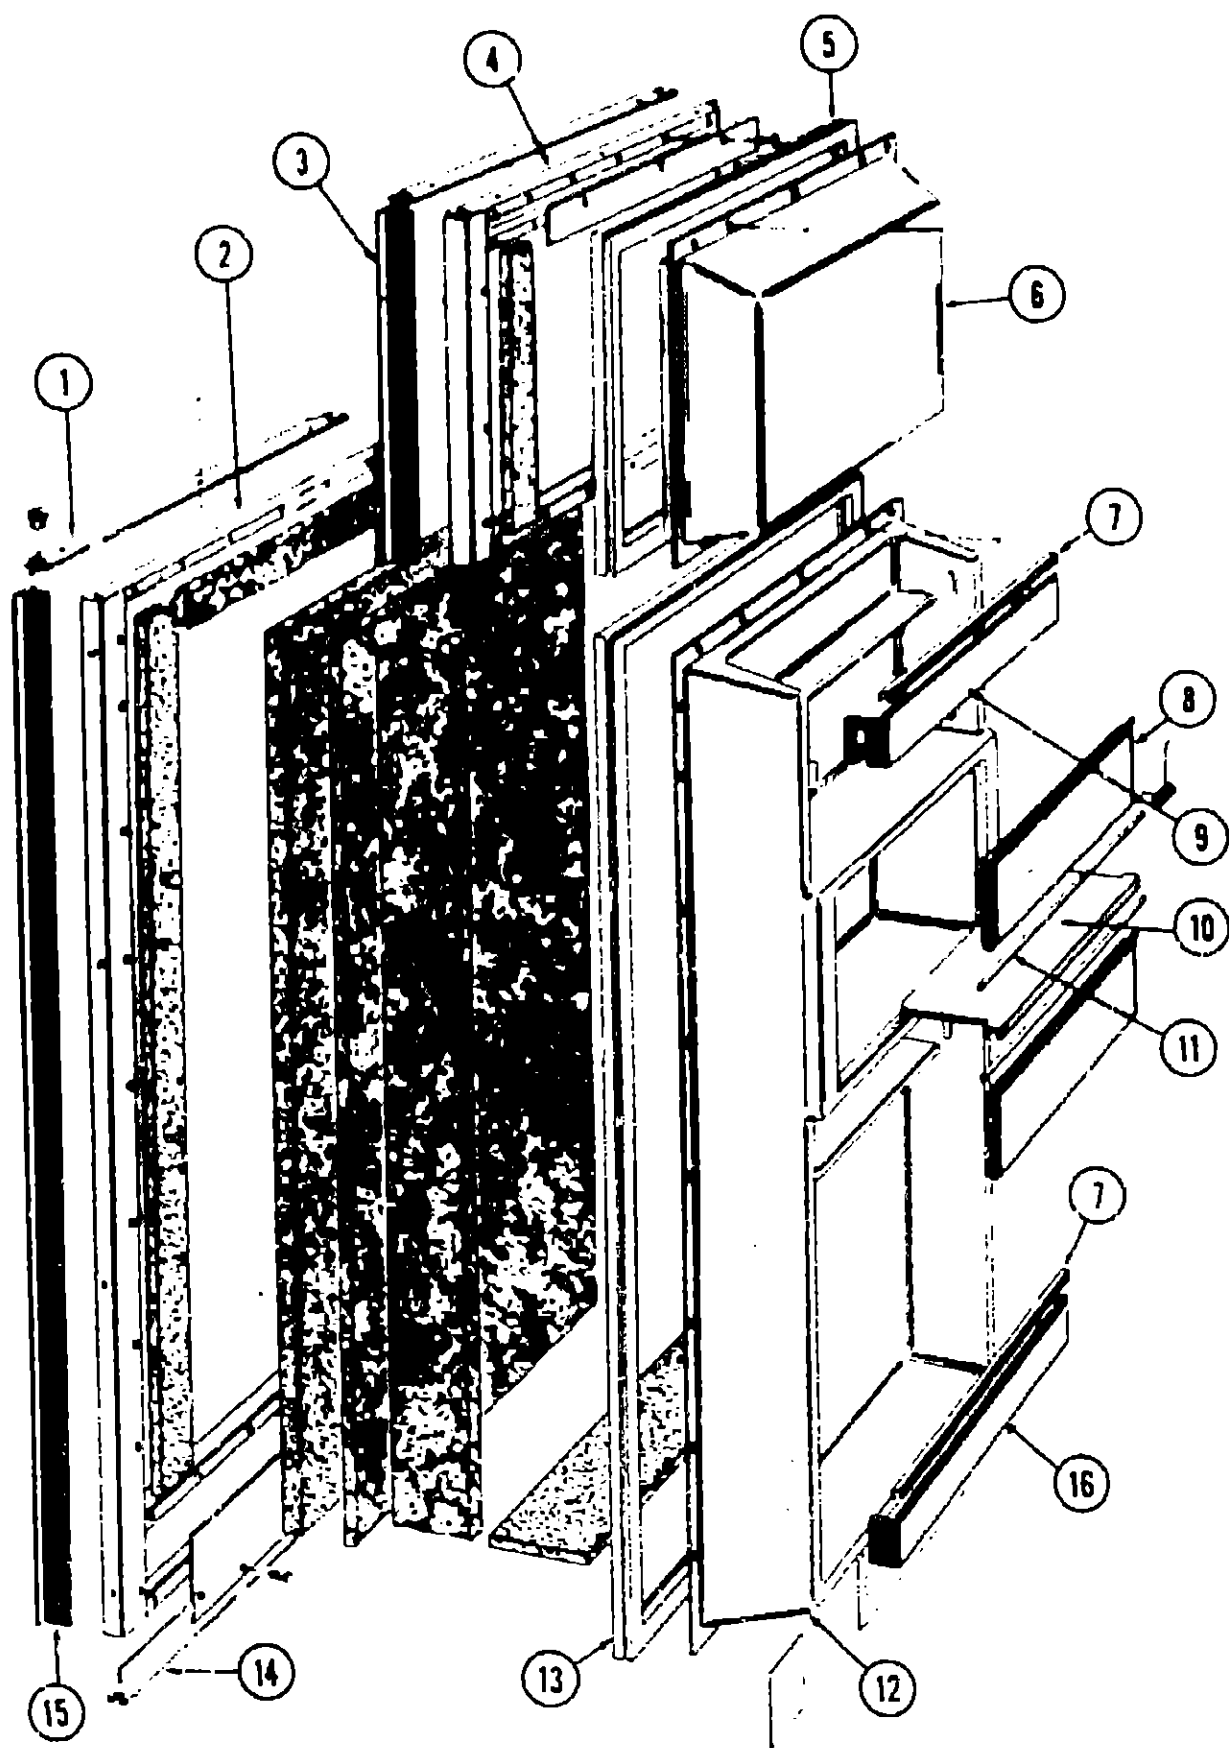

REFRIGERATOR GROUP (CONTINUED)

SIBIR REFRIGERATOR - ET230/2 (CONTINUED)

Key	Part Number	U/M	Description
1	049175-01-743	EA	Trim - Door - Top
2	049174-01-704	EA	Panel - Door - Outer - Lower
3	049174-01-721	EA	Trim Door - Side Freezer
4	049174-01-708	EA	Panel - Door - Outer - Freezer
5	049174-01-710	EA	Gasket - Door - Freezer
6	049174-01-709	EA	Liner - Door Freezer - w/Insulation
7	049175-01-721	EA	Trim
8	049175-01-716	EA	Door - Dairy
9	049175-01-720	EA	Rack - Egg
10	049174-01-712	EA	Tray - Butter
11	049175-01-715	EA	Retainer - Shelf
12	049174-01-706	EA	Liner - Door - Lower
13	049174-01-707	EA	Gasket - Door
14	049175-01-744	EA	Trim - Door - Bottom
15	049174-01-720	EA	Trim - Door - Side - Cabinet
16	049175-01-719	EA	Retaining Bar

REFRIGERATOR GROUP (CONTINUED)

SIBIR REFRIGERATOR - ET230/2 (CONTINUED)

1975-1979 COMMON ITEMS FICHE TABLE OF CONTENTS

Introduction	A-1 - A-2
Air Conditioner Group	A-3 - A-14
Cabinetry Hardware Group	A-15 - B-18
Chevrolet Chassis Parts Group	B-19 - B-24
Control Center Group	C-1 - C-2
Furnace Group	C-3 - D-12
Generator Group	D-13 - E-4
Holding Tank Group	E-5 - E-24
Luggage Rack and Ladder Group	F-1 - F-6
Plumbing Hardware	F-7 - G-12
Range Group	G-13 - H-2
Range Hood Group	H-3 - H-4
Refrigerator Group	H-5 - J-12
Roof Vent Group	J-13 - J-15
Speed Control Group	J-17 - K-2
Toilet Group	K-3 - K-8
Water Heater Group	K-9 - K-18
Wheel Cover Group	K-19 - K-20
Windshield Wiper/Washer Group	K-21 - L-4

REFRIGERATOR GROUP INDEX

Dometic - RM66	H-5 - H-8
Dometic - RM76	H-9 - H-13
Norcold - DE728	H-14
Instamatic - IM6	H-15 - H-18
Instamatic - IM7	H-19 - H-24
Sibir - ET150	I-1 - I-4
Sibir - ET230	I-5 - I-10
Sibir - ET150/2	I-11 - I-14
Sibir - ET230/2	I-15 - I-20
Winnebago - W6EG	I-21 - J-2
Winnebago - W7EG	J-3 - J-7
Winnebago - W8EG	J-8 - J-12