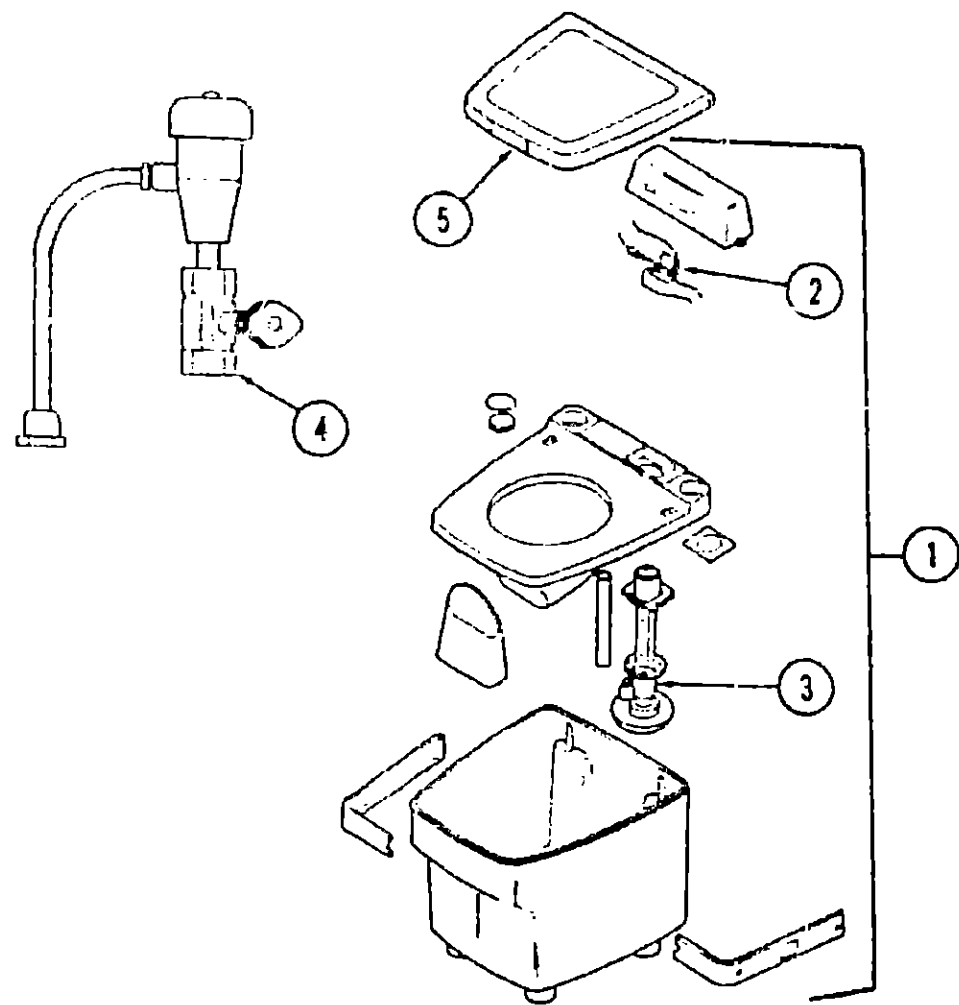

TOILET GROUP

ELECTRA-MAGIC TOILET - THETFORD

Key	Part Number	U/M	Description
1	003327-01-000	EA	Toilet Asm. - Electra-Magic - White w/o Seat and Lid Assembly
2	700010-16-000	EA	Timer
3	700010-24-000	EA	Pump Asm.
4	011158-01-000	EA	Inlet - Water Refill Package
5	033328-03-000	EA	Seat and Lid Asm. - Toilet - White
6	700010-10-000	EA	Hinge - Toilet Seat - Left
7	700010-27-000	EA	Hinge - Toilet Seat - Right
8	Not Illustrated