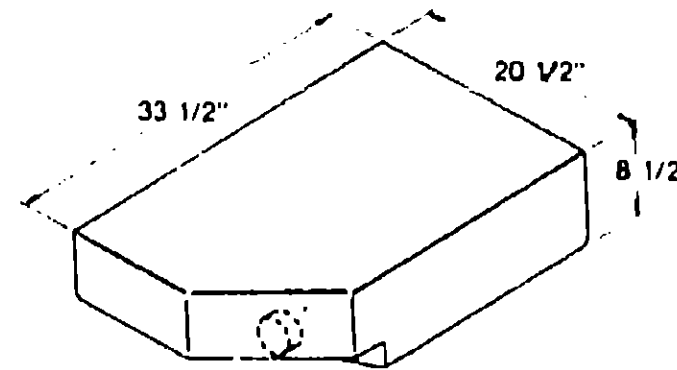

HOLDING TANK GROUP (CONTINUED)

Key Part Number U/M Description
021489-01-000 EA Holding Tank - Plastic - w/o Fittings

Used as a sewage tank
*Used as a gray water tank

1975 WINNEBAGO	1976 WINNEBAGO
D24 D19 D29CURB *D23	D19