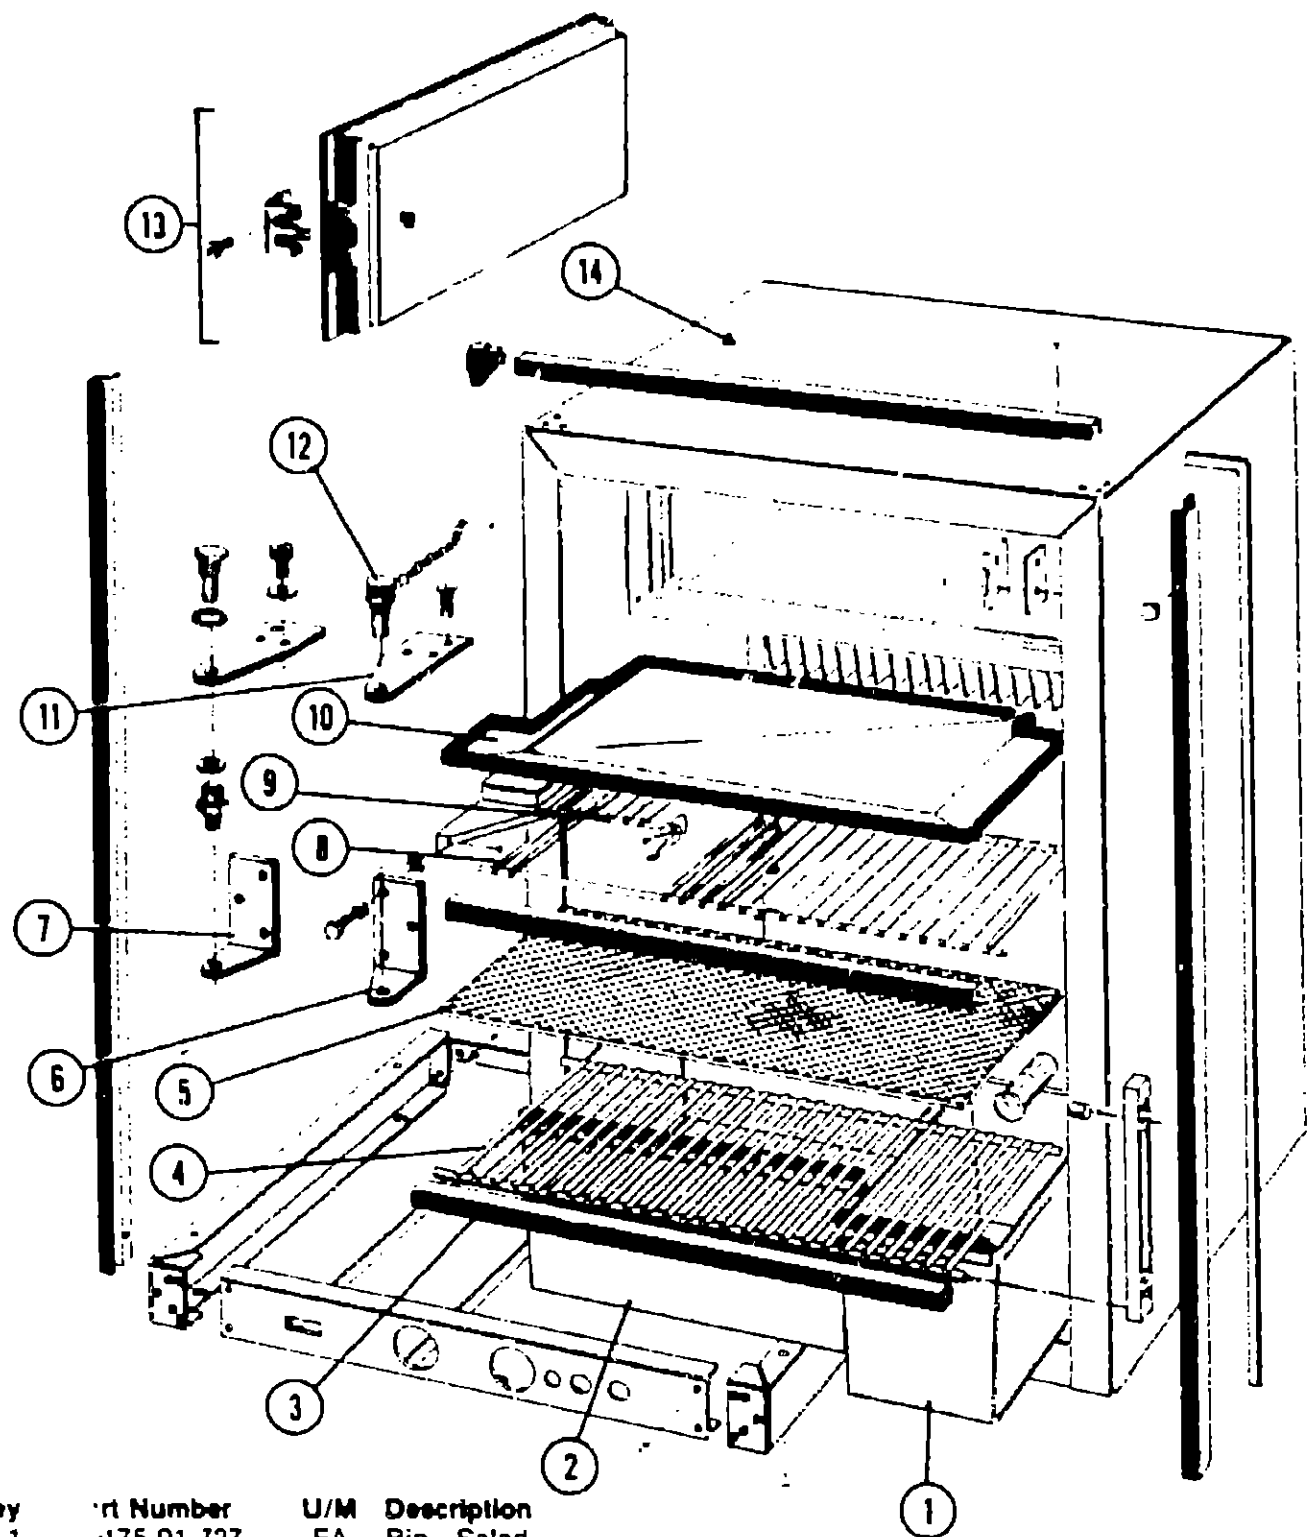

REFRIGERATOR GROUP (CONTINUED)

SIBIR REFRIGERATOR - ET150/2 (CONTINUED)

Key	Part Number	U/M	Description
1	049175-01-727	EA	Bin - Salad
2	049175-01-726	EA	Bin - Salad - Large
3	049175-01-723	EA	Trim - Shelf
4	049175-01-722	EA	Shelf - Wire - Bottom
5	049175-01-725	EA	Shelf - Glass
6	049174-02-705	EA	Bracket - Bottom Hinge - Right
7	049174-02-706	EA	Bracket - Bottom Hinge - Left
8	049175-02-700	EA	Shelf - Wire - Milk Carton
9	049175-02-701	EA	Flap - Swing - Milk Carton
10	049175-01-724	EA	Drip Tray
11	049175-01-704	EA	Bracket - Hinge - Upper - Left or Right
12	049175-01-742	EA	Pin - Travel Lock Top
13	049175-01-750	EA	Freezer Door Asm.
14	049175-02-702	EA	Cabinet Unit Asm.
	054450-01-000	EA	Bubble Level - Refrigerator