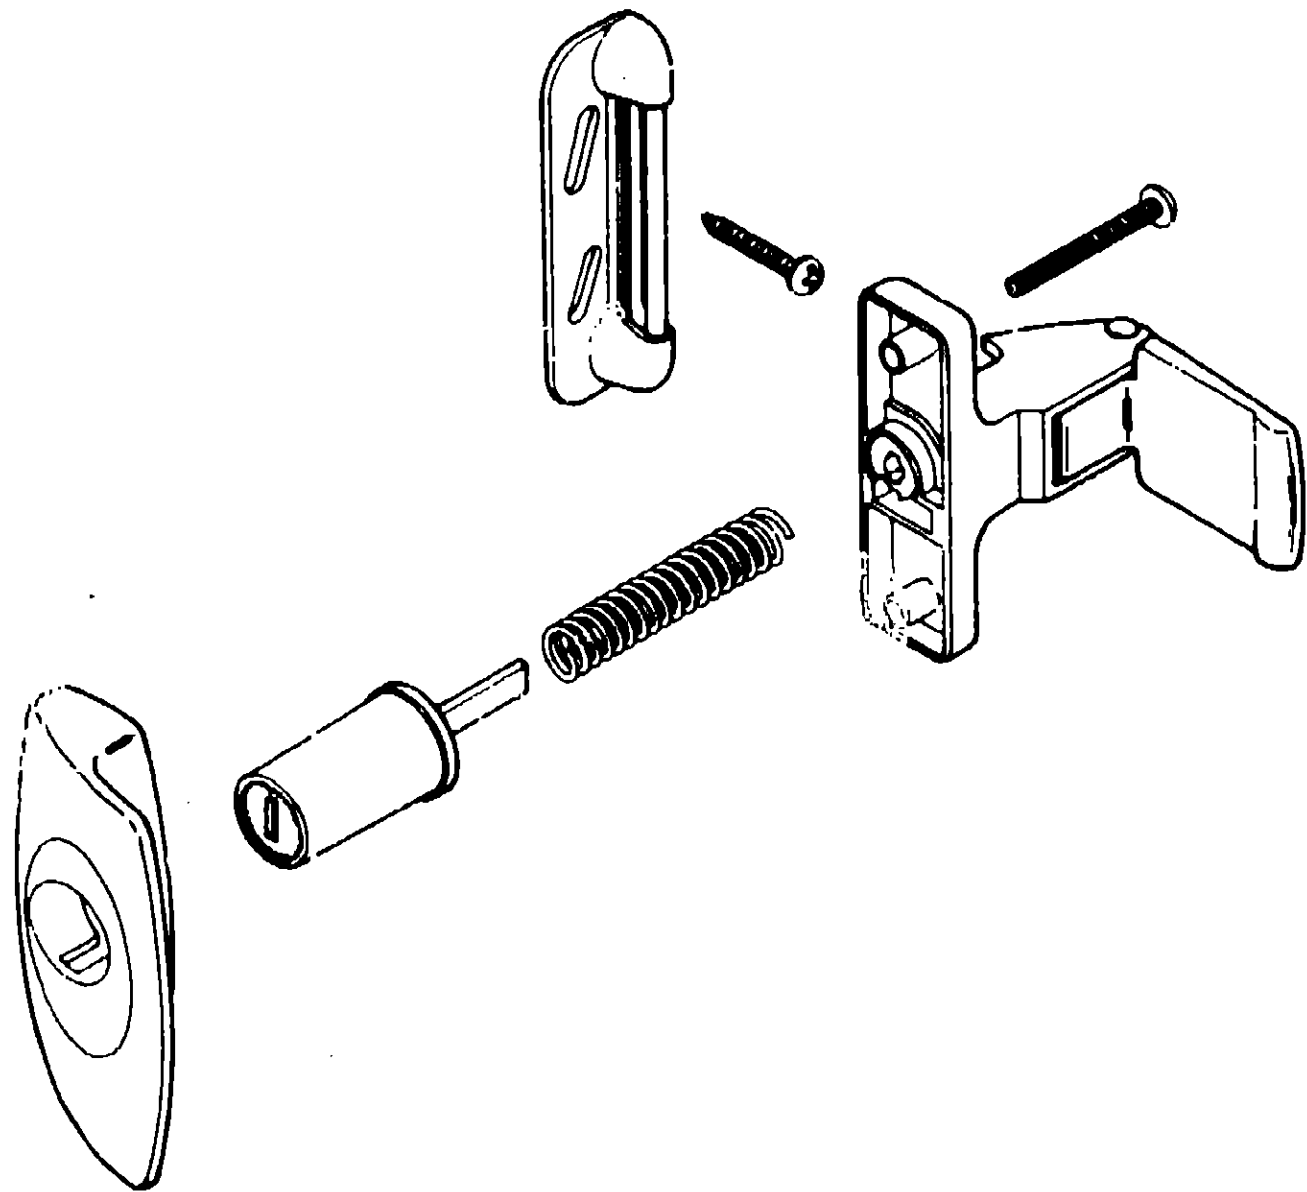

CABINETY HARDWARE GROUP (CONTINUED)

Key Part Number U/M Description
009124-01-000 EA Latch Asm. - Push Button Brass
Kit Contains Complete Latch and Strike used for Bath Doors.