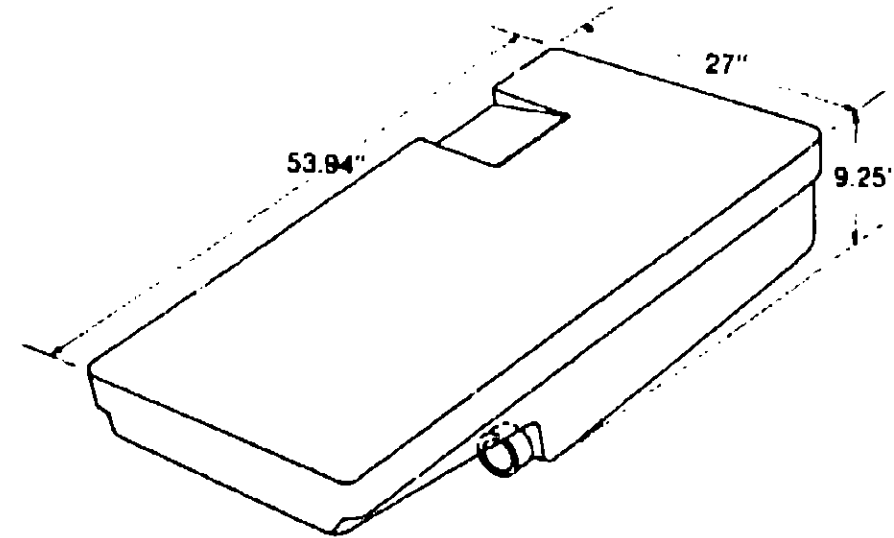

1979 ITASCA
 *ICN29RT

HOLDING TANK GROUP (CONTINUED)

Key Part Number U/M Description
 061805-01-000 EA Holding Tank - Plastic - w/o Fittings

used as a sewage tank
 used as a gray water tank

1979 WINNEBAGO 1979 ITASCA
 WDN29RT ICN29RT