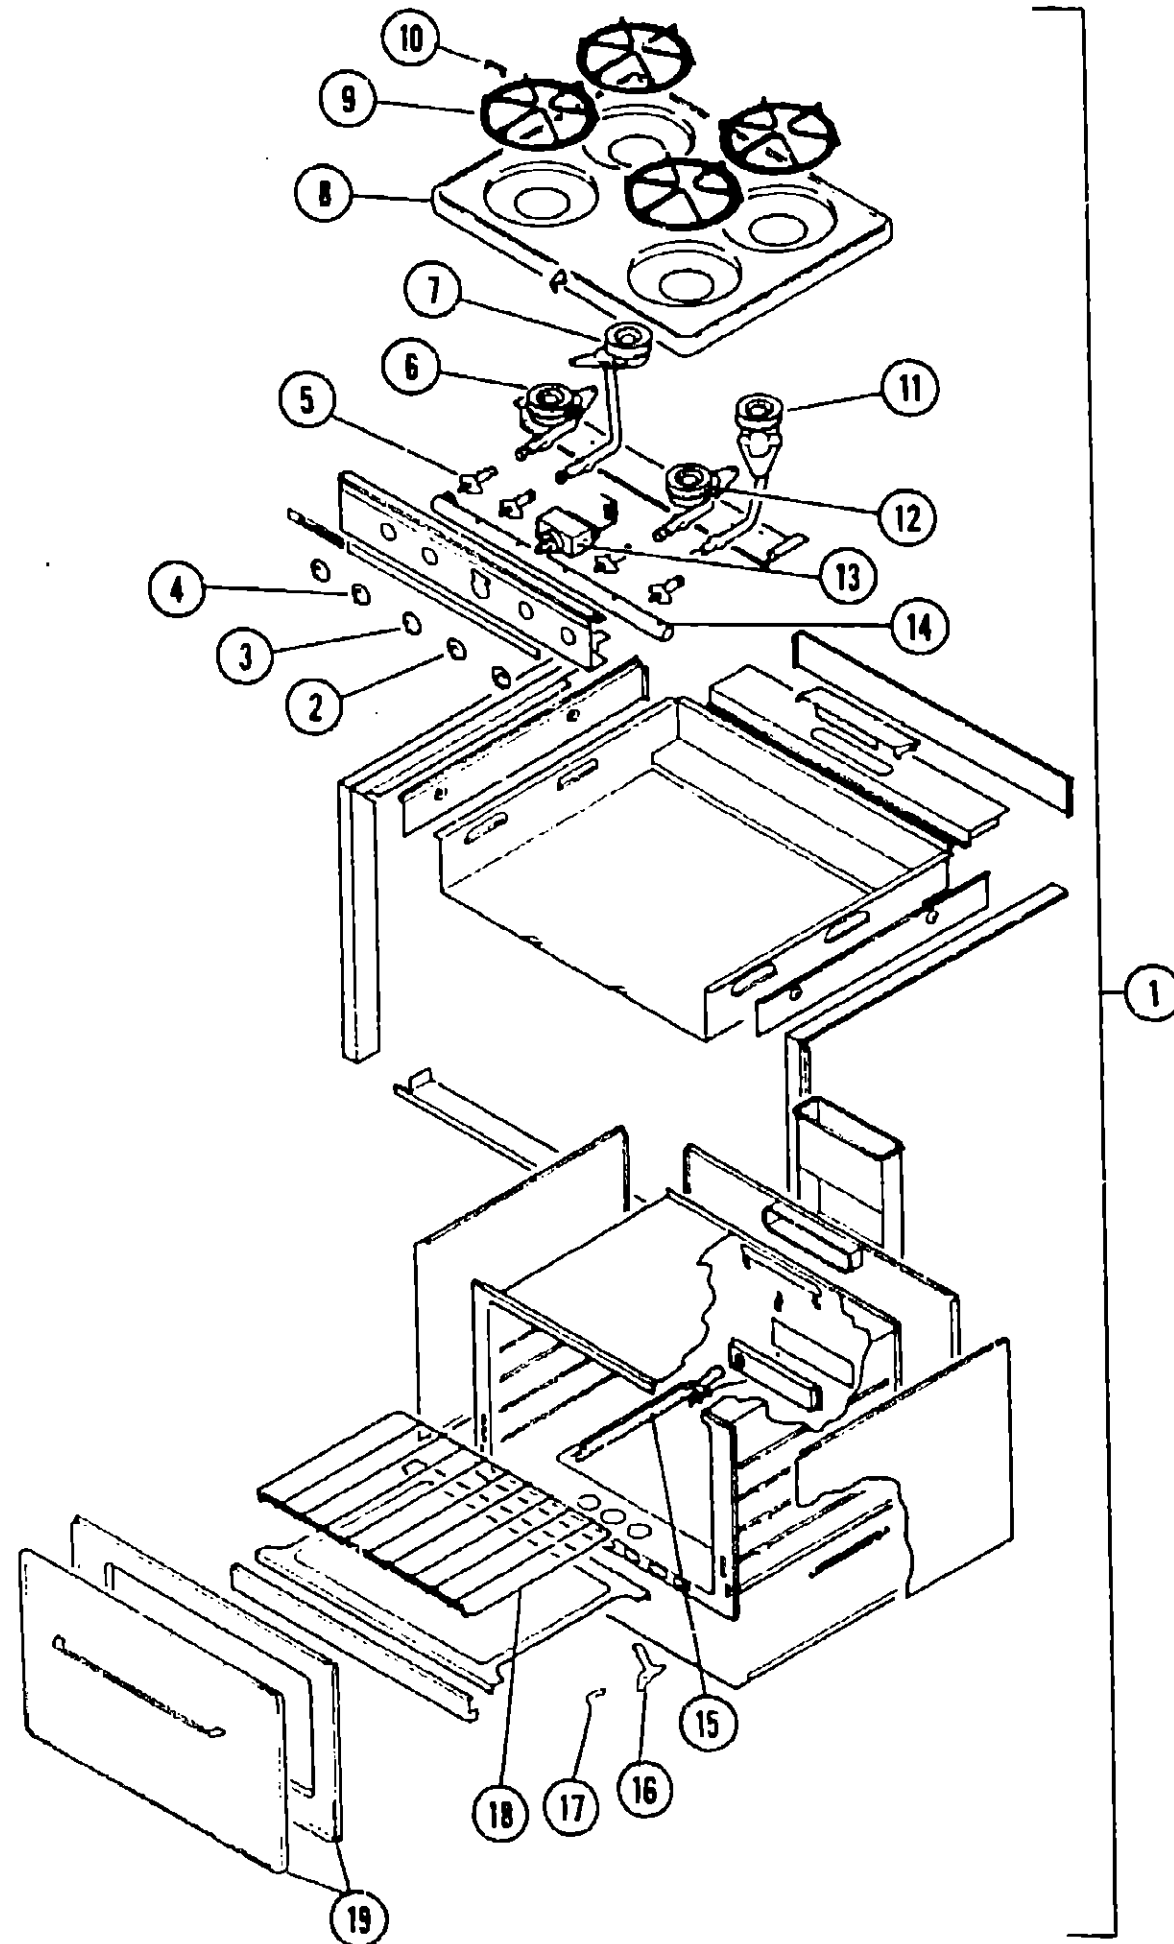

RANGE GROUP (CONTINUED)

RANGE GROUP (CONTINUED)

SUBURBAN - SR-40LXC RANGE

Key	Part Number	U/M	Description
1	047026-01-000	EA	Range - Suburban SR-40LXC - 4 Burner w/Igniter
2	047026-01-705	EA	Knob - Front Burner
3	047026-01-706	EA	Knob - Oven Thermostat
4	047026-01-704	EA	Knob - Rear Burner
5	047026-01-730	EA	Valve - Top Burner (All)
6	047026-01-722	EA	Burner Asm. - Left Front
7	047026-01-724	EA	Burner Asm. - Left Rear
8	047026-01-728	EA	Top - Main - Brushed Chrome
9	047026-01-711	EA	Grate - Top Burner (All)
10	047026-01-712	EA	Clip - Grate (All)
11	047026-01-725	EA	Burner Asm. - Right Rear
12	047026-01-723	EA	Burner Asm. - Right Front
13	047026-01-721	EA	Thermostat - Oven
14	047026-01-731	EA	Manifold Pipe
15	047026-01-732	EA	Burner - Oven
16	047026-01-714	EA	Shoulder - Hinge
17	047026-01-715	EA	Pivot - Hinge
18	047026-01-733	EA	Rack - Oven
19	047026-01-720	EA	Door Asm. - Oven Door Complete w/Handle
.	047026-01-726	EA	Broiler Pan w/Tray
.	047026-01-734	EA	Clip - Oven Rack
.			Not Illustrated

**1975-1979 COMMON ITEMS FICHE
TABLE OF CONTENTS**

Introduction	A-1 - A-2
Air Conditioner Group	A-3 - A-14
Cabinetry Hardware Group	A-15 - B-18
Chevrolet Chassis Parts Group	B-19 - B-24
Control Center Group	C-1 - C-2
Furnace Group	C-3 - D-12
Generator Group	D-13 - E-4
Holding Tank Group	E-5 - E-24
Luggage Rack and Ladder Group	F-1 - F-6
Plumbing Hardware	F-7 - G-12
Range Group	G-13 - H-2
Range Hood Group	H-3 - H-4
Refrigerator Group	H-5 - J-12
Roof Vent Group	J-13 - J-15
Speed Control Group	J-17 - K-2
Toilet Group	K-3 - K-8
Water Heater Group	K-9 - K-18
Wheel Cover Group	K-19 - K-20
Windshield Wiper/Washer Group	K-21 - L-4

**RANGE GROUP
INDEX**

Coleman - Eyelevel - 2209	G-13 - G-14
Coleman - 3 Burner - 2225	G-15 - G-16
Coleman - 3 Burner - 2227	G-17 - G-18
Coleman - 4 Burner - 2224A	G-19 - G-20
Magic Chef - Small Oven - Black	G-21 - G-22
Magic Chef - Small Oven - Chrome	G-23
Magic Chef - Large Oven	G-24
Suburban - SR4GLXC	H-1 - H-2