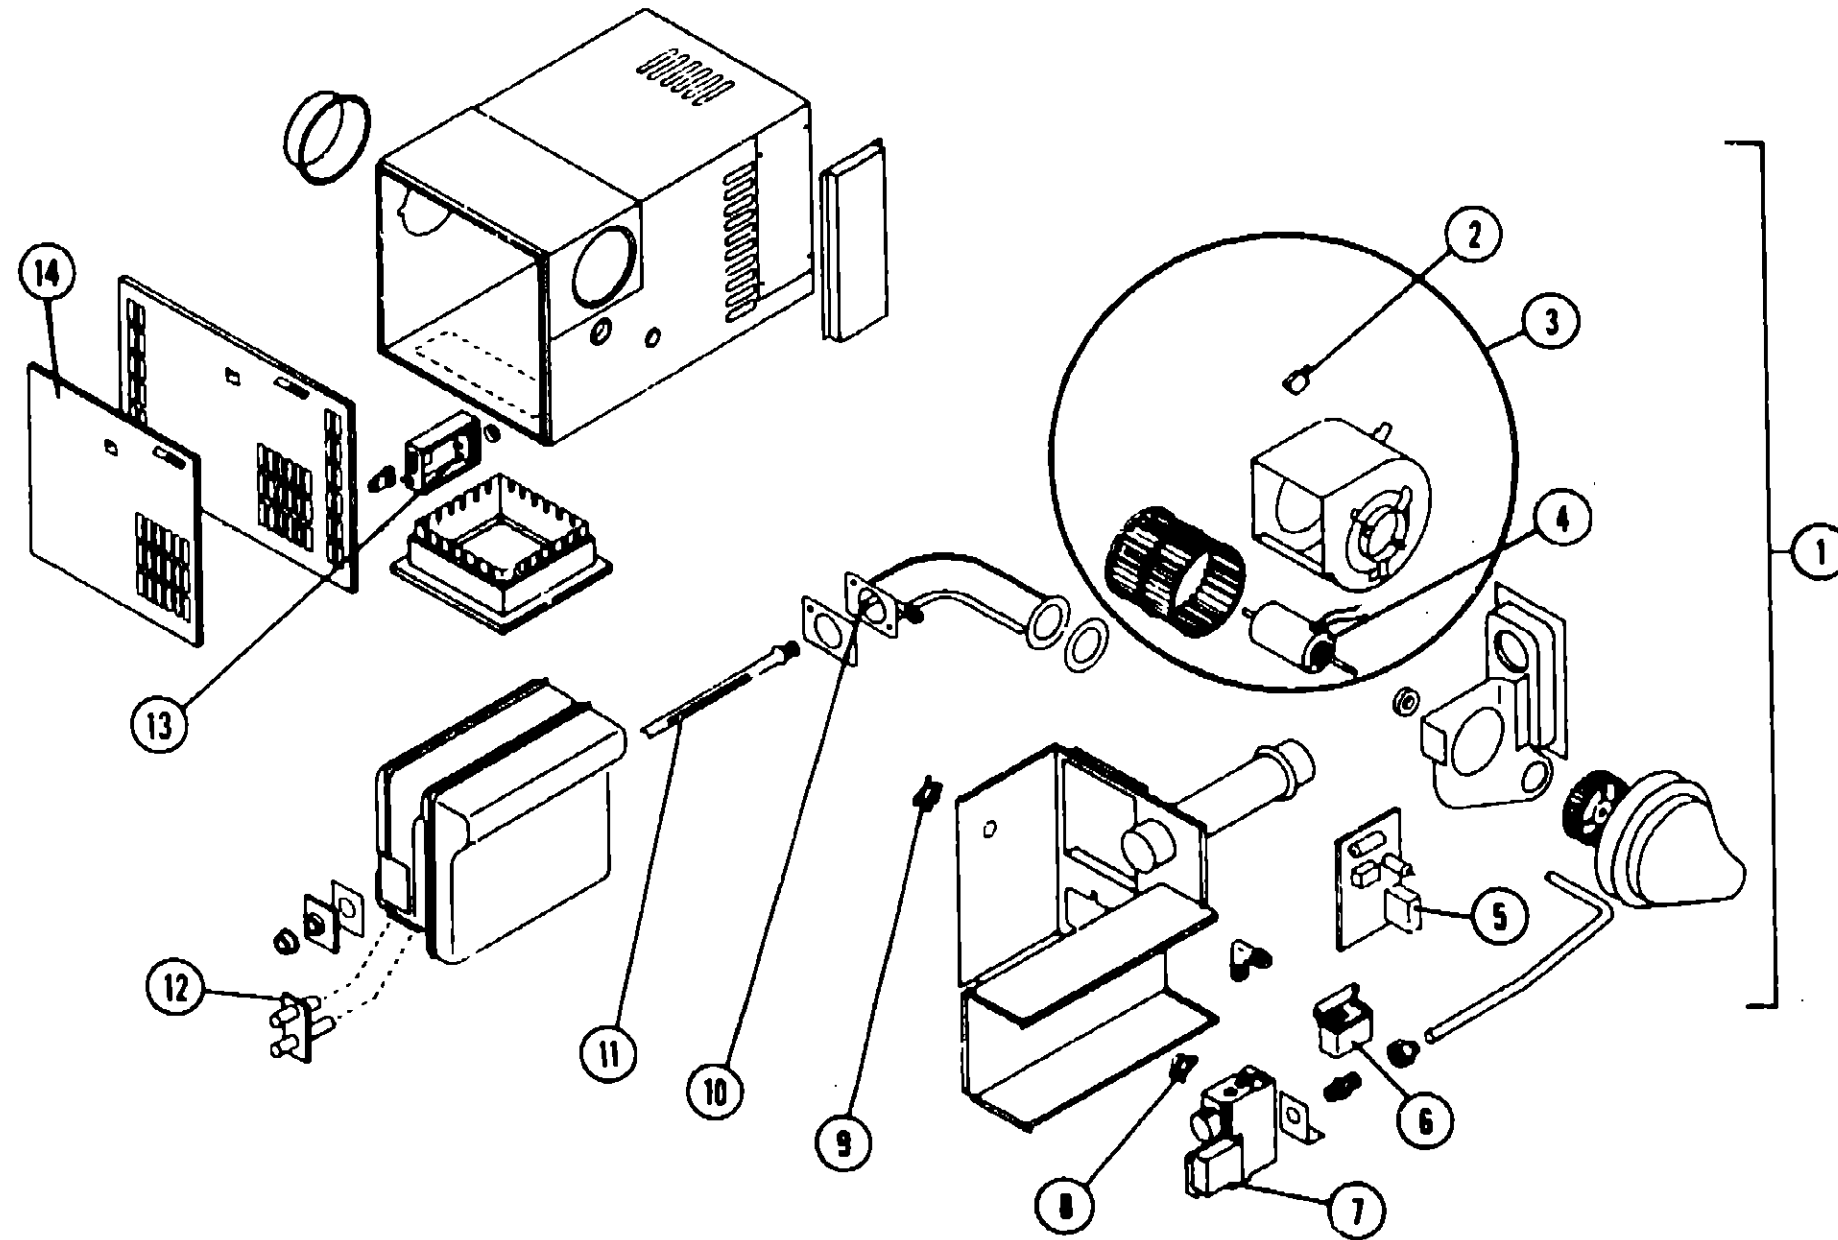

FURNACE GROUP (CONTINUED)

FURNACE - COLEMAN - 4328 w/ELECTRIC IGNITION

Key	Part Number	U/M	Description
1	056112-01-000	EA	Furnace - 28,000 BTU - Under Counter - Coleman - w/Electric Ignition 4300 Series
2	049042-01-703	EA	Switch - Sail
3	049043-01-708	EA	Blower Asm.
4	049043-01-705	EA	Motor - 12 Volt
5	056113-01-702	EA	Printed Circuit Board
6	700088-35-000	EA	Relay - 12 Volt - 3 Amp
7	056113-01-700	EA	Valve - Gas

Key	Part Number	U/M	Description
8	049043-01-700	EA	Switch - Fan - Close 140° - Open 100°
9	049043-01-701	EA	Switch - Limit - Open 200° - Close 160°
10	049043-01-707	EA	Orifice - .060"
11	056112-01-700	EA	Burner - Aluminized Steel
12	056113-01-701	EA	Electrode Asm.
13	049042-01-702	EA	Circuit Breaker
14	049043-02-000	EA	Door - Front Return Air

1975-1979 COMMON ITEMS FICHE TABLE OF CONTENTS

Introduction	A-1 - A-2
Air Conditioner Group	A-3 - A-14
Cabinetry Hardware Group	A-15 - B-18
Chevrolet Chassis Parts Group	B-19 - B-24
Control Center Group	C-1 - C-2
Furnace Group	C-3 - D-12
Generator Group	D-13 - E-4
Holding Tank Group	E-5 - E-24
Luggage Rack and Ladder Group	F-1 - F-6
Plumbing Hardware	F-7 - G-12
Range Group	G-13 - H-2
Range Hood Group	H-3 - H-4
Refrigerator Group	H-5 - J-12
Roof Vent Group	J-13 - J-15
Speed Control Group	J-17 - K-2
Toilet Group	K-3 - K-8
Water Heater Group	K-9 - K-18
Wheel Cover Group	K-19 - K-20
Windshield Wiper/Washer Group	K-21 - L-4

FURNACE GROUP INDEX

Coleman - 4023 - 23,000 BTU	C-3 - C-4
Coleman - 4028 - 28,000 BTU	C-5 - C-6
Coleman - 4030 - 30,000 BTU	C-7 - C-8
Coleman - 4225 - 23,000 BTU	C-9 - C-10
Coleman - 4230 - 28,000 BTU	C-11 - C-12
Coleman - 4235 - 31,000 BTU	C-13 - C-14
Coleman - 4316 - 16,000 BTU	C-15 - C-16
Coleman - 4319 - 19,000 BTU	C-17 - C-18
Coleman - 4322 - 22,000 BTU	C-19 - C-20
Coleman - 4322 - 22,000 BTU w/Electric Ignition	C-21 - C-22
Coleman - 4328 - 28,000 BTU	C-23 - C-24
Coleman - 4328 - 28,000 BTU w/Electric Ignition	D-1 - D-2
Coleman - 4324 - 24,000 BTU w/Electronic Ignition	D-3 - D-4
Coleman - 4330 - 30,000 BTU w/Electronic Ignition	D-5 - D-6
Coleman - 4332 - 34,000 BTU w/Electronic Ignition	D-7 - D-8
Lear - Siegler - SRF32 - 32,000 BTU	D-9 - D-10
Suburban - NT16 - 16,000 BTU	D-11 - D-12