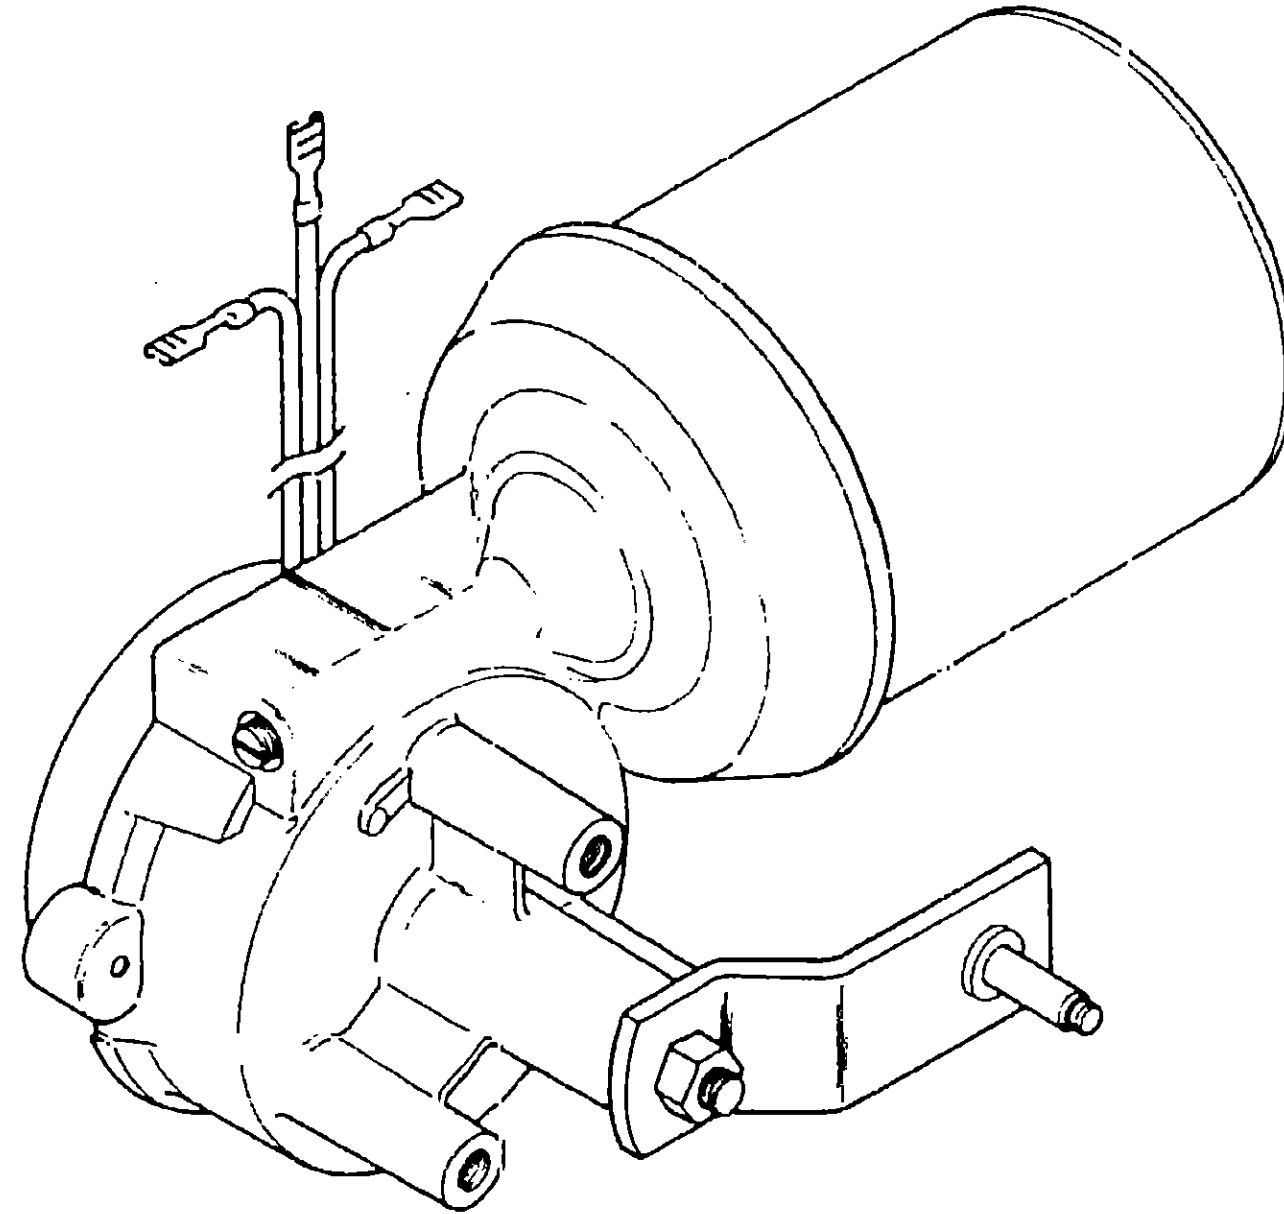

Key	Part Number	U/M	Description
	037999-01-000	EA	Motor Asm. - Wiper - Front
	055676-01-000	EA	Motor Asm. - Wiper - Front - New Style - American Bosch - WWC12L612

**1975-1979 COMMON ITEMS FICHE
TABLE OF CONTENTS**

Introduction	A-1 - A-2
Air Conditioner Group	A-3 - A-14
Cabinetry Hardware Group	A-15 - B-18
Chevrolet Chassis Parts Group	B-19 - B-24
Control Center Group	C-1 - C-2
Furnace Group	C-3 - D-12
Generator Group	D-13 - E-4
Holding Tank Group	E-5 - E-24
Luggage Rack and Ladder Group	F-1 - F-6
Plumbing Hardware	F-7 - G-12
Range Group	G-13 - H-2
Range Hood Group	H-3 - H-4
Refrigerator Group	H-5 - J-12
Roof Vent Group	J-13 - J-15
Speed Control Group	J-17 - K-2
Toilet Group	K-3 - K-8
Water Heater Group	K-9 - K-18
Wheel Cover Group	K-19 - K-20
Windshield Wiper/Washer Group	K-21 - L-4

**WINDSHIELD WIPER/WASHER GROUP
INDEX**

Motors, Arms, Blades and Valves	K-21 - L-4