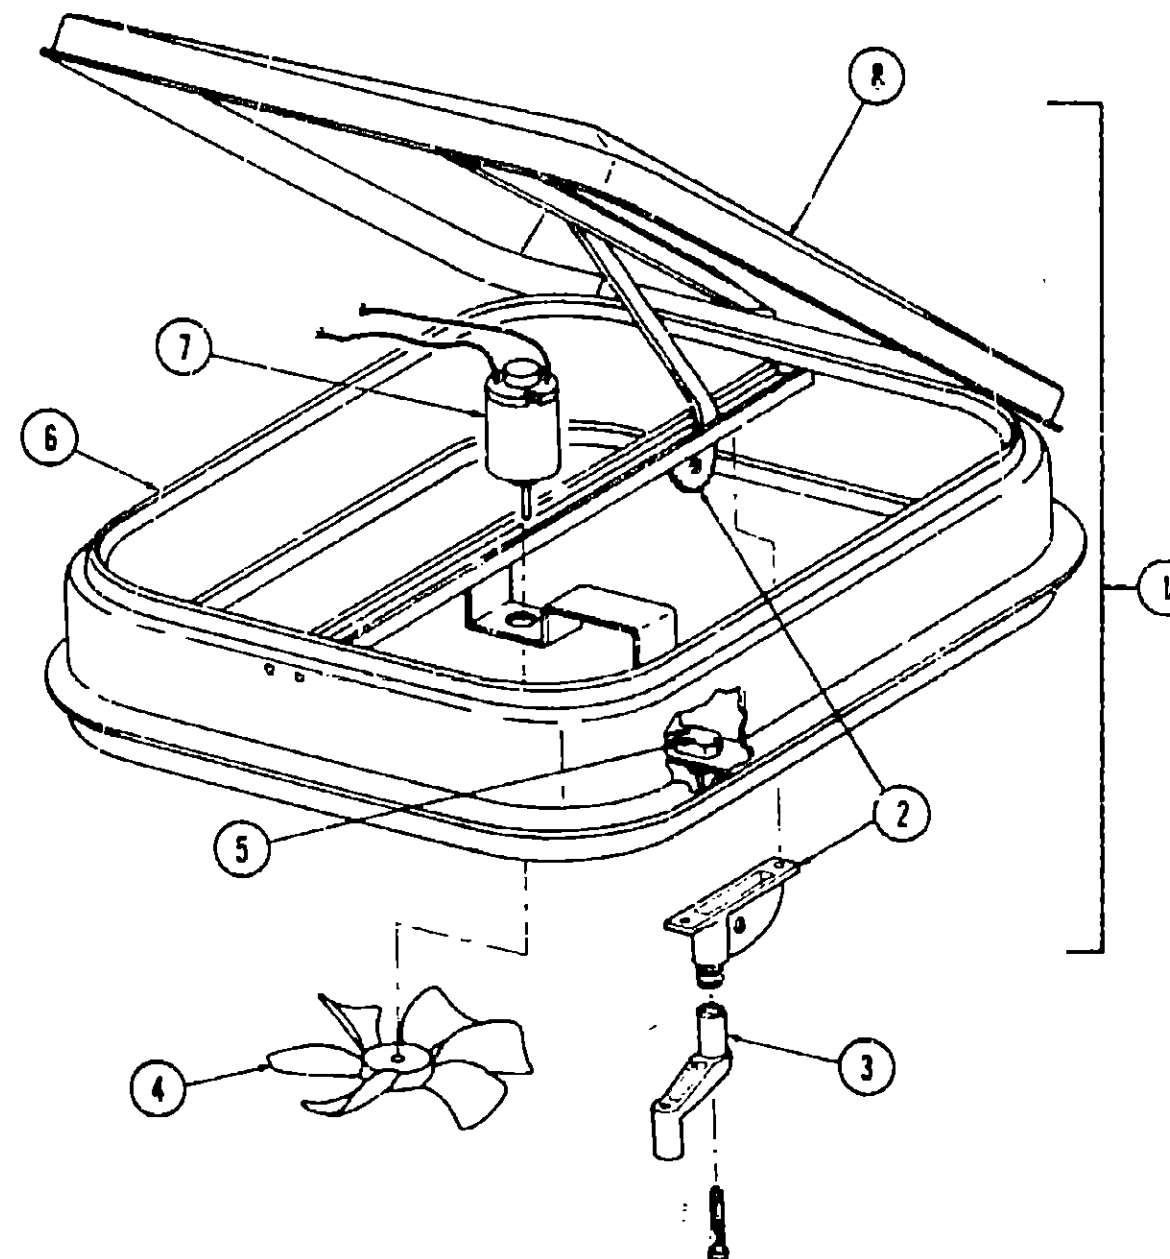

ROOF VENT GROUP (CONTINUED)

WINNEBAGO POWERED ROOF VENT

Key	Part Number	U/M	Description
1	048789-01-000	EA	Vent Asm. - Roof - Powered -w/o Screen
2	009440-01-000	EA	Gear - Arm - Roof Vent
3	009439-01-000	EA	Crank - Roof Vent
4	048640-01-000	EA	Fan - Blade - 6" Plastic
5	008195-01-000	EA	Switch - Push Button - 12 volt
6	002825-01-000	FT	Weatherstrip - Roof Vent
7	048648-01-000	EA	Motor - 12 volt
8	051384-01-000	EA	Cover - Plastic - Roof Vent
	048695-01-000	EA	Screen Asm. - Powered Roof Vent - Clear Anod. (not included in assembly)
	048695-03-000	EA	Screen Asm. - Powered Roof Vent - Beige (not included in assembly)
			Not Illustrated

1975-1979 COMMON ITEMS FICHE TABLE OF CONTENTS

Introduction	A-1 - A-2
Air Conditioner Group	A-3 - A-14
Cabinetry Hardware Group	A-15 - B-12
Chevrolet Chassis Parts Group	B-19 - B-24
Control Center Group	C-1 - C-2
Furnace Group	C-3 - D-12
Generator Group	D-13 - E-4
Holding Tank Group	E-5 - E-24
Luggage Rack and Ladder Group	F-1 - F-6
Plumbing Hardware	F-7 - G-12
Range Group	G-13 - H-2
Range Hood Group	H-3 - H-4
Refrigerator Group	H-5 - J-12
Roof Vent Group	J-13 - J-15
Speed Control Group	J-17 - K-2
Toilet Group	K-3 - K-8
Water Heater Group	K-9 - K-18
Wheel Cover Group	K-19 - K-20
Windshield Wiper/Washer Group	K-21 - L-4

ROOF VENT GROUP INDEX

Winnebago Non Power Roof Vent	J-13
Winnebago Power Roof Vent	J-14
Jensen Power Roof Vent	J-15