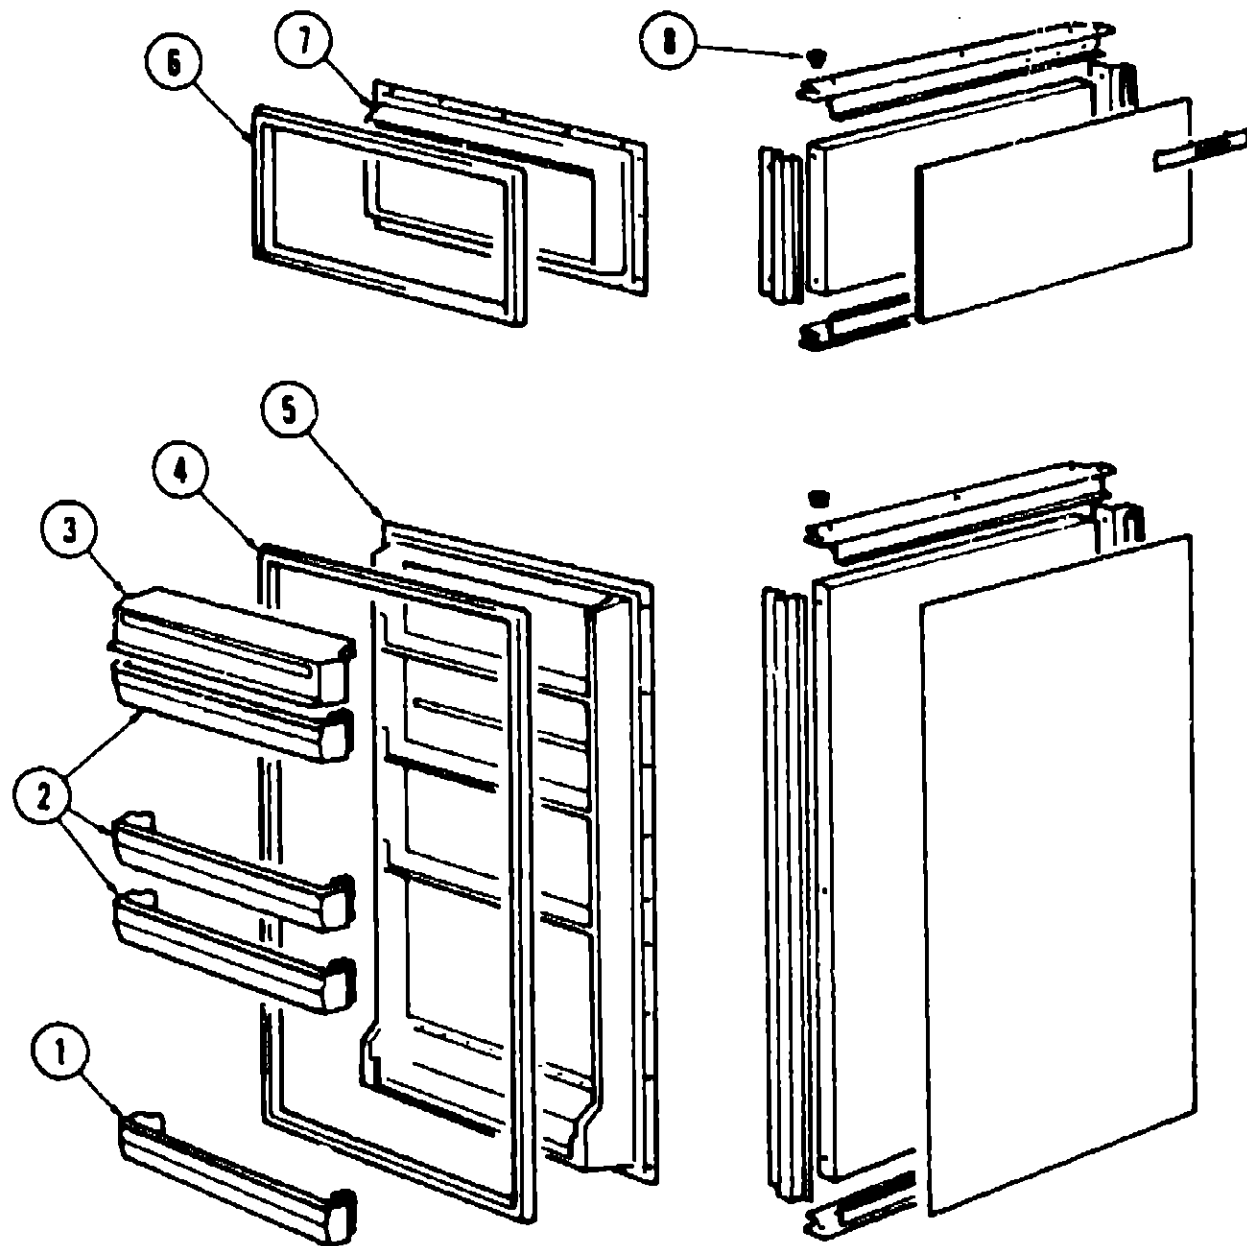

REFRIGERATOR GROUP (CONTINUED)

DOMETIC REFRIGERATOR - RM76 (CONTINUED)

Key	Part Number	U/M	Description
1	700081-22-000	EA	Compartment - Lower Door
2	700081-29-000	EA	Compartment - Refrigerator Door - Plain
3	700082-04-000	EA	Shutter - Butter
4	700081-03-000	EA	Gasket - Refrigerator Door
5	700081-06-000	EA	Liner - Refrigerator Door
6	700081-30-000	EA	Gasket - Freezer Door
7	700081-32-000	EA	Liner - Freezer Door
8	700081-12-000	EA	Bushing