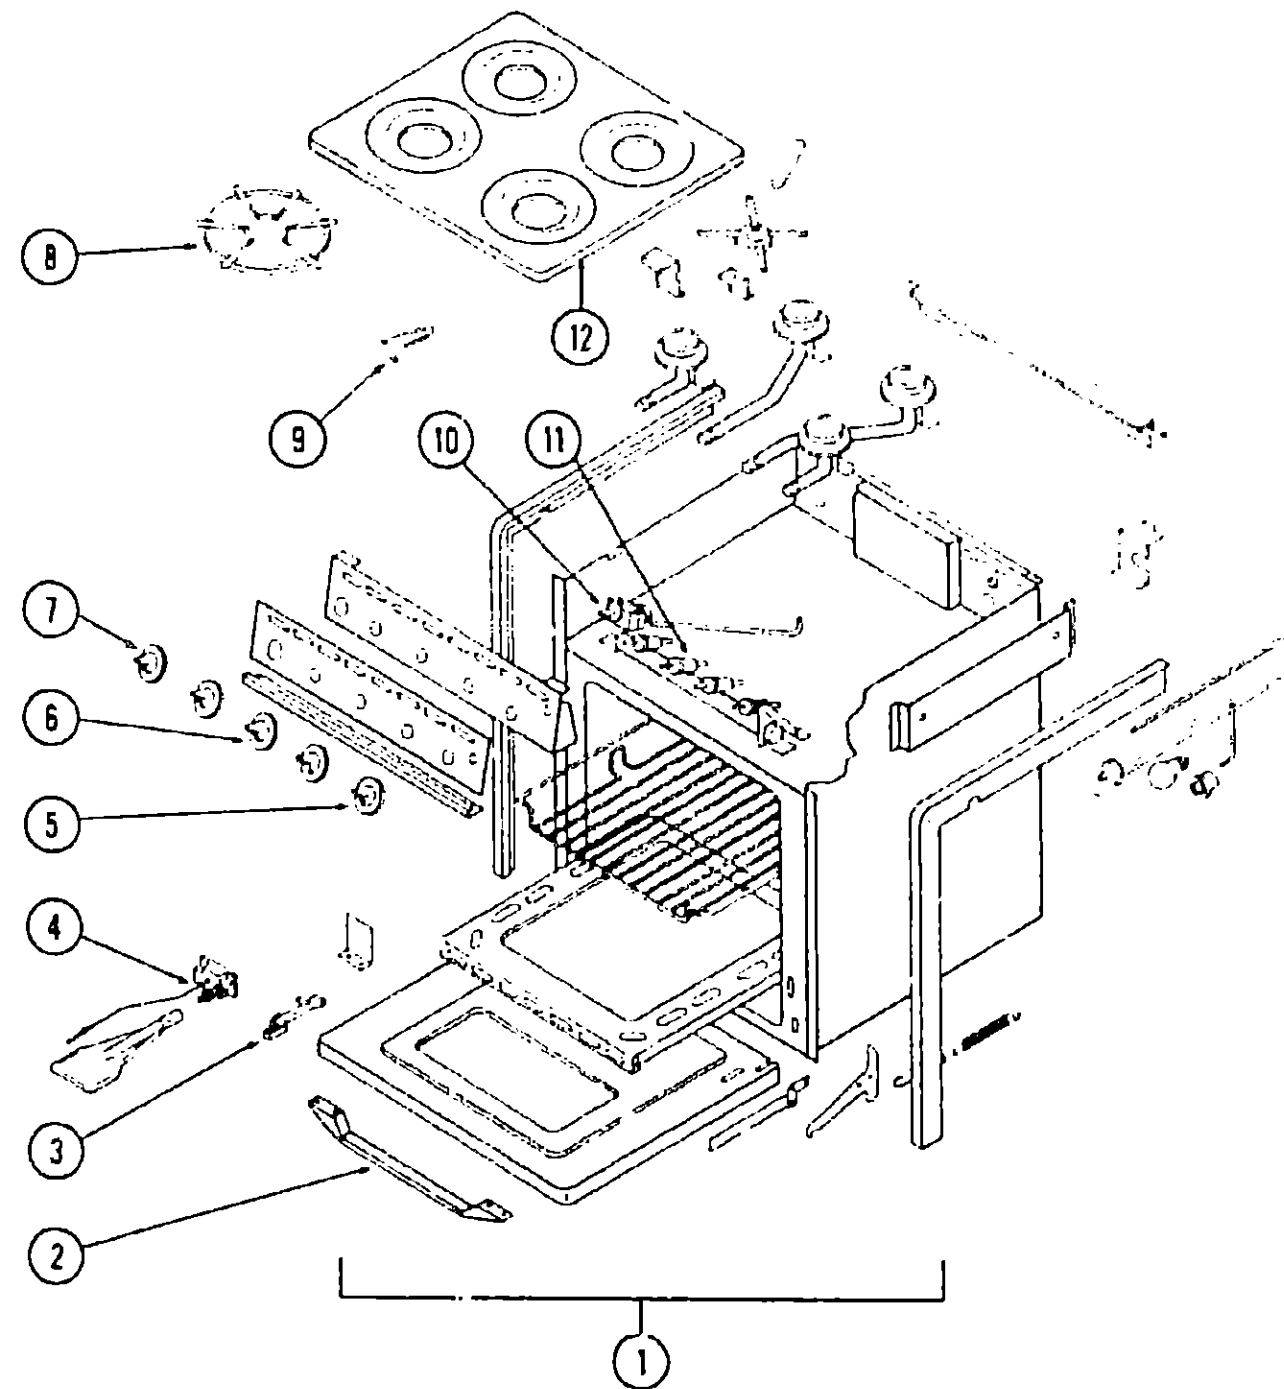

G-23

RANGE GROUP (CONTINUED)

MAGIC CHEF - LARGE OVEN

Key	Part Number	U/M	Description
1	049045-01-000	EA	Range - 4 Burner - Large Oven - Chrome - Magic Chef
2	049045-01-711	EA	Handle - Door
3	049045-01-706	EA	Pilot - Oven
4	049045-01-702	EA	Valve Safety
5	049045-01-712	EA	Knob - Burner - Front
6	049045-01-713	EA	Knob - Burner - Rear
7	049045-01-714	EA	Knob - Thermostat
8	049045-01-716	EA	Grate
9	049045-01-715	EA	Clip - Grate
10	049045-01-701	EA	Thermostat w/Top Lighter
•	049045-01-720	EA	Thermostat w/o Top Lighter
11	049045-01-703	EA	Valve - Top Burner
12	049045-01-718	EA	Top Chrome
•	049045-01-717	EA	Switch - Oven Light
•			Not Illustrated