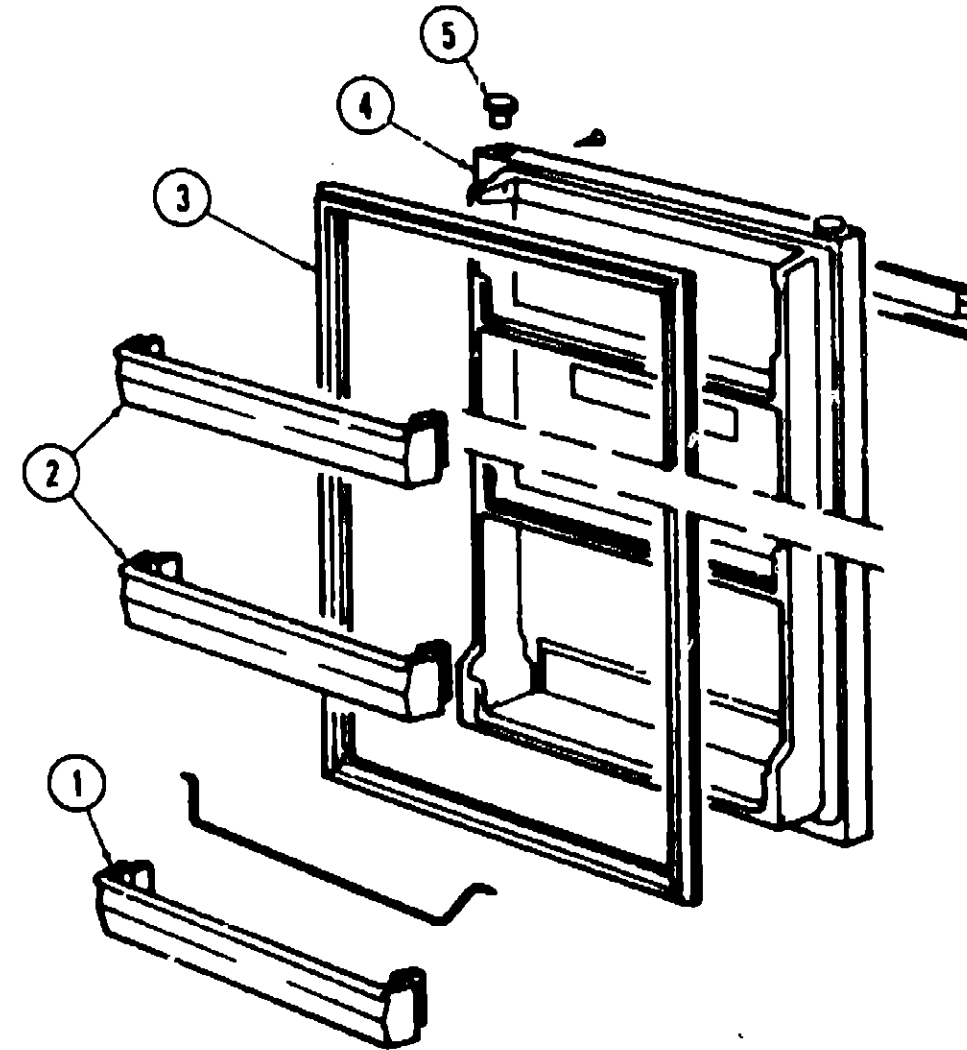

REFRIGERATOR GROUP (CONTINUED)

INSTAMATIC REFRIGERATOR - IM6 (CONTINUED)

Key	Part Number	U/M	Description
1	003336-01-730	EA	Compartment - Door - Lower - White
2	003336-01-729	EA	Compartment - Door - White
3	700081-02-000	EA	Gasket - Door
4	003336-01-711	EA	Door - w/o Compartments
5	003336-01-746	EA	Bushing - Refrigerator Door

1975-1979 COMMON ITEMS FICHE TABLE OF CONTENTS

Introduction	A-1 - A-2
Air Conditioner Group	A-3 - A-14
Cabinetry Hardware Group	A-15 - B-18
Chevrolet Chassis Parts Group	B-19 - B-24
Control Center Group	C-1 - C-2
Furnace Group	C-3 - D-12
Generator Group	D-13 - E-4
Holding Tank Group	E-5 - E-24
Luggage Rack and Ladder Group	F-1 - F-6
Plumbing Hardware	F-7 - G-12
Range Group	G-13 - H-2
Range Hood Group	H-3 - H-4
Refrigerator Group	H-5 - J-12
Roof Vent Group	J-13 - J-15
Speed Control Group	J-17 - K-2
Toilet Group	K-3 - K-8
Water Heater Group	K-9 - K-18
Wheel Cover Group	K-19 - K-20
Windshield Wiper/Washer Group	K-21 - L-4

REFRIGERATOR GROUP INDEX

Dometic - RM66	H-5 - H-8
Dometic - RM76	H-9 - H-13
Norcold - DE72B	H-14
Instamatic - IM6	H-15 - H-18
Instamatic - IM7	H-19 - H-24
Sibir - ET150	I-1 - I-4
Sibir - ET200	I-5 - I-10
Sibir - ET150/2	I-11 - I-14
Sibir - ET230/2	I-15 - I-20
Winnebago - W6EG	I-21 - J-2
Winnebago - W7EG	J-3 - J-7
Winnebago - W8EG	J-8 - J-12