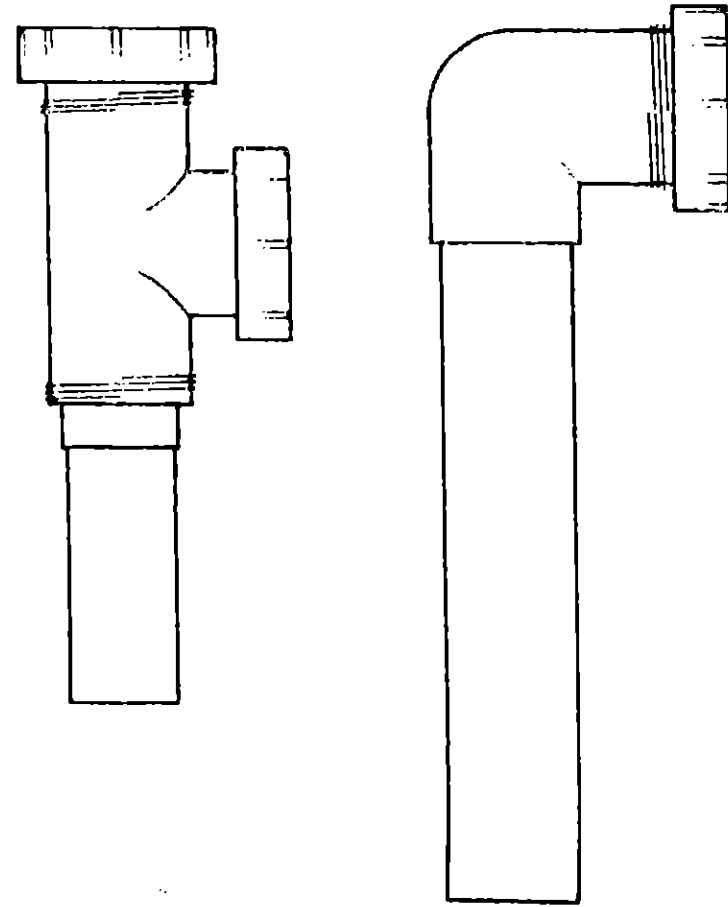

PLUMBING HARDWARE GROUP (CONTINUED)

Key	Part Number	U/M	Description
	011091-01-000	EA	Waste - Continuous - Double Sink - 11 7/8"