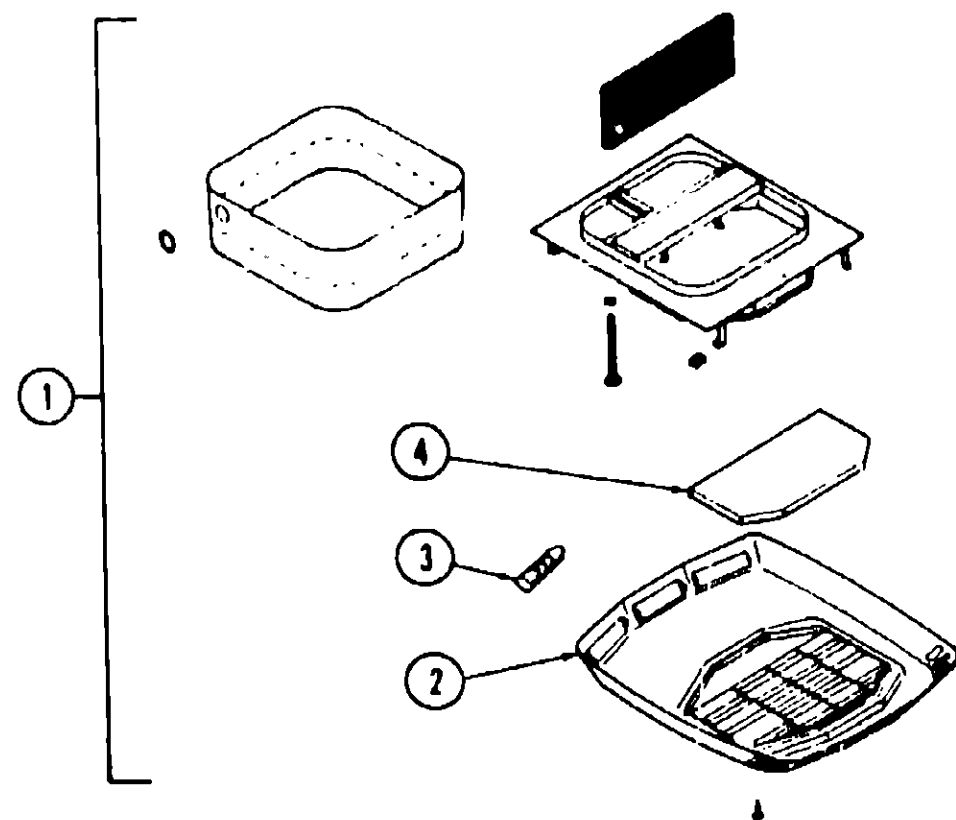

AIR CONDITIONER GROUP (CONTINUED)

CEILING ASSEMBLY - 10,000 or 13,500 Mach I or III
COLEMAN AIR CONDITIONER

Key	Part Number	U/M	Description
1	041738-01-000	EA	Shroud Asm. - Inside Ceiling Cool Only - (for Mach I or III)
2	034866-01-000	EA	Ceiling Shroud - Cover Only
3	037648-01-729	EA	Louver w/Fins - Plastic
4	037648-01-728	EA	Filter - 7 3/4" x 14"