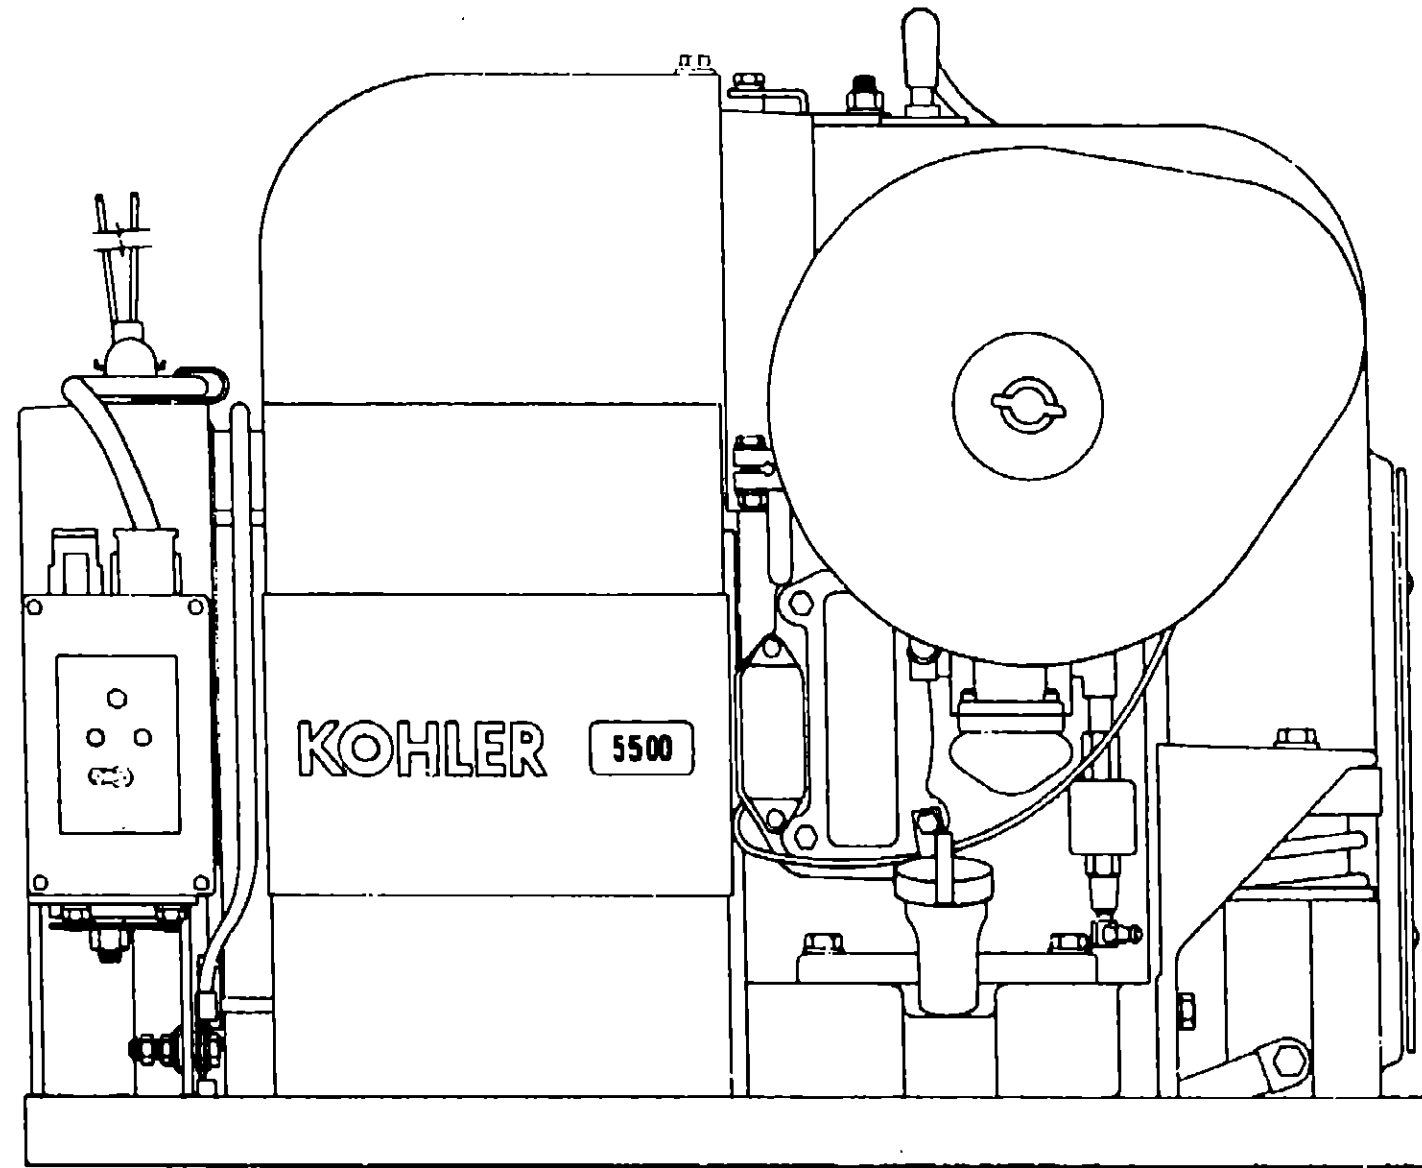

GENERATOR GROUP (CONTINUED)

KOHLER GENERATOR - 5.5 KW

1975-1979 COMMON ITEMS FICHE TABLE OF CONTENTS

Introduction	A-1 - A-2
Air Conditioner Group	A-3 - A-14
Cabinetry Hardware Group	A-15 - B-18
Chevrolet Chassis Parts Group	B-19 - B-24
Control Center Group	C-1 - C-2
Furnace Group	C-3 - D-12
Generator Group	D-13 - E-4
Holding Tank Group	E-5 - E-24
Luggage Rack and Ladder Group	F-1 - F-6
Plumbing Hardware	F-7 - G-12
Range Group	G-13 - H-2
Range Hood Group	H-3 - H-4
Refrigerator Group	H-5 - J-12
Roof Vent Group	J-13 - J-15
Speed Control Group	J-17 - K-2
Toilet Group	K-3 - K-8
Water Heater Group	K-9 - K-18
Wheel Cover Group	K-19 - K-20
Windshield Wiper/Washer Group	K-21 - L-4

GENERATOR GROUP INDEX

Kohler Generator - 2.5 kw	D-13
Kohler Generator - 4.0 kw	D-14
Kohler Generator - 5.0 kw	D-15
Kohler Generator - 6.5 kw	D-16
Kohler Generator - 3.5 kw	D-17 - D-18
Kohler Generator - 4.5 kw	D-19 - D-20
Kohler Generator - 5.5 kw	D-21 - D-22
Kohler Generator - 7.0 kw	D-23 - D-24
Onan Generator - 3.0 kw AJ	E-1
Onan Generator - 4.0 kw BFA	E-2
Onan Generator - 5.0 kw BGA	E-3
Onan Generator - 8.5 kw NH	E-4

Key	Part Number	U/M	Description
	040504-01-700	EA	Gasket - Fuel Bowl
	040504-01-711	EA	Gasket - Breaker Point Cover
	040504-01-721	EA	Repair Kit - Carburetor
	040506-01-702	EA	Condenser
	040504-01-782	EA	Tee - Rubber - Mounting
	040504-01-783	EA	Cup - Rubber - Mounting
	051908-01-706	EA	Spark Plug Wire and Boot
	051908-01-709	EA	Controller Asm.
	040506-01-772	EA	Coil
	051908-01-711	EA	Gasket - Oil Pan

Key	Part Number	U/M	Description
	040506-01-794	EA	Pump - Fuel
	051908-01-715	EA	Element - Air Cleaner
	051908-01-716	EA	Points - Breaker
	051908-01-705	EA	Brush and Spring Kit
	051908-01-708	EA	Brush
	051908-01-707	EA	Spring
	051908-01-704	EA	Regulator - Voltage
	051908-01-713	EA	Regulator - Battery
	040506-01-720	EA	Relay
	051908-01-710	EA	Fuse - 1 Amp.

Key	Part Number	U/M	Description
	051910-01-000	EA	Generator Asm. - 5.5KW - Kohler