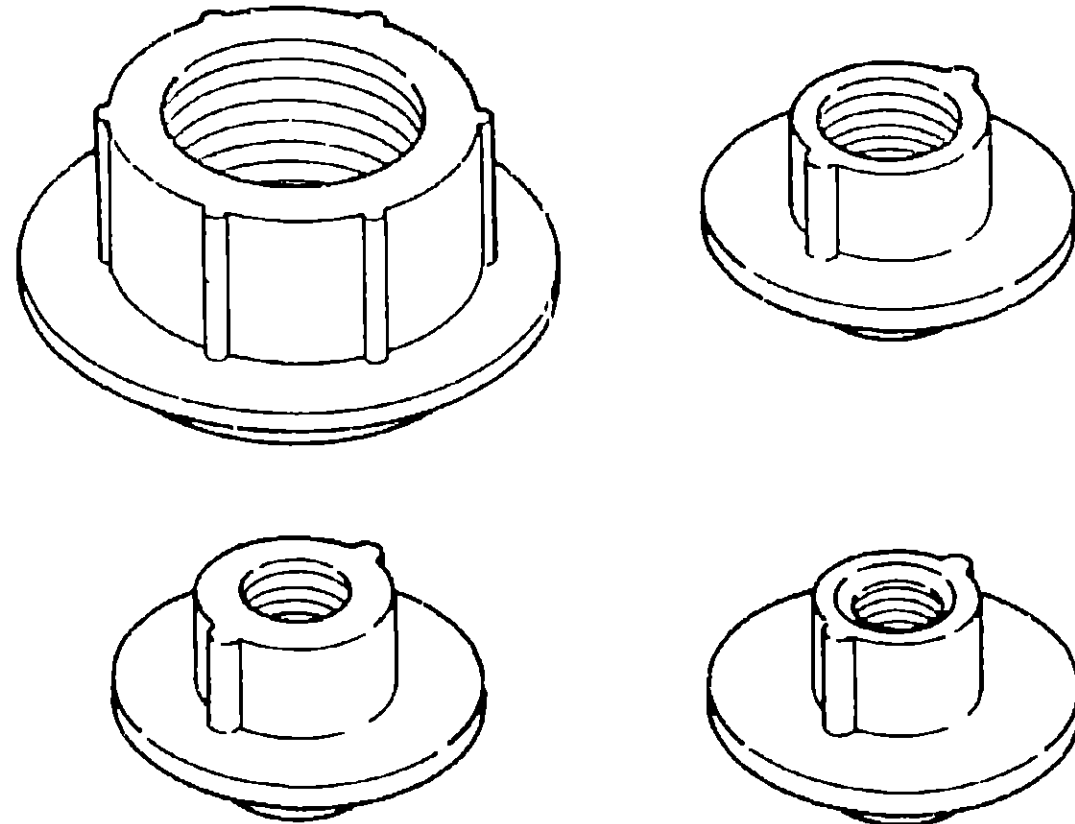

PLUMBING HARDWARE GROUP INDEX

Adapters, Faucets, Fittings, Valves and Water Pumps	F-7 - G-12
-----------------------------------------------------	------------

PLUMBING HARDWARE GROUP (CONTINUED)

Key Part Number U/M Description
046524-01-000 EA Kit - Fittings - Plastic - Holding Tank