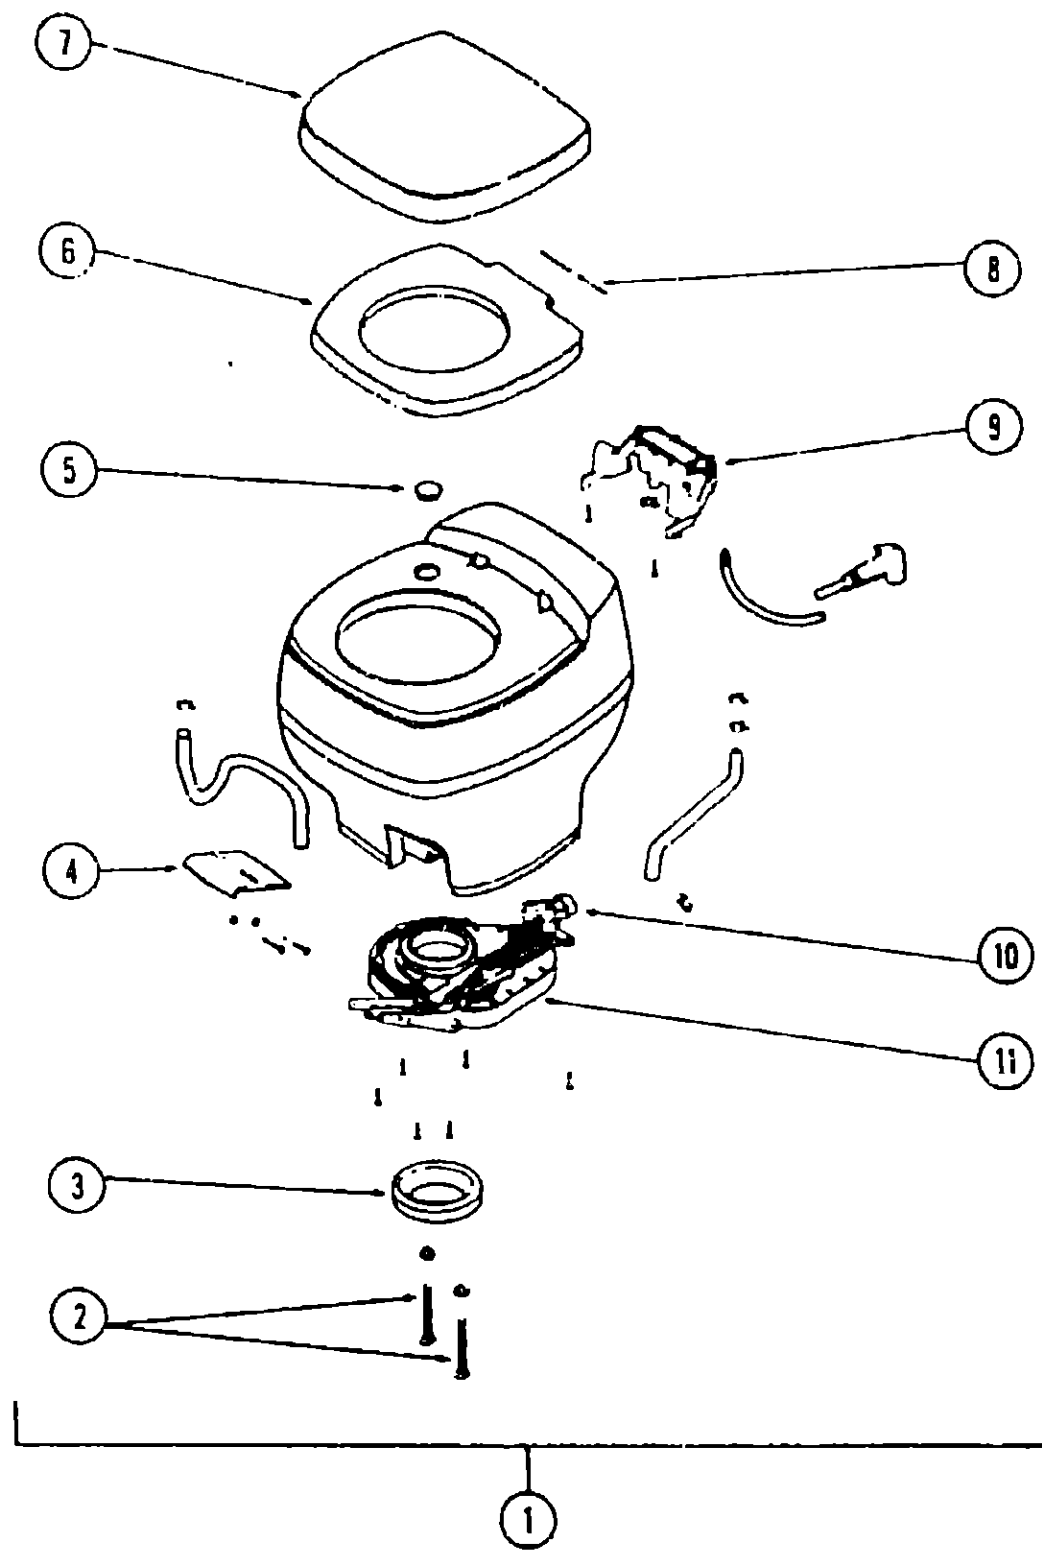

TOILET GROUP (CONTINUED)

Key	Part Number	U/M	Description
1	039341-01-000	EA	Toilet - Marine - White - Aqua Magic Model SH
2	700010-47-000	EA	Bolt Package - Closet
3	037145-01-000	EA	Seal - Flange - Closet
4	039341-01-703	EA	Pedal - White - SH
5	700011-10-000	EA	Plug - Hole
6	039341-01-702	EA	Seal Ring - SH - White
7	039341-01-701	EA	Cover - Seat - SH - White
8	033325-01-000	EA	Pin - Hinge
9	700011-14-000	EA	Breaker - Vacuum
10	700012-26-000	EA	Ball Valve Asm. (Included in Mechanism Asm.)
11	039341-01-700	EA	Mechanism Asm.

TOILET GROUP (CONTINUED)

AQUA MAGIC - MODEL SH - THETFORD (WHITE)

**1975-1979 COMMON ITEMS FICHE
TABLE OF CONTENTS**

Introduction	A-1 - A-2
Air Conditioner Group	A-3 - A-14
Cabinetry Hardware Group	A-15 - B-18
Chevrolet Chassis Parts Group	B-19 - B-24
Control Center Group	C-1 - C-2
Furnace Group	C-3 - D-12
Generator Group	D-13 - E-4
Holding Tank Group	E-5 - E-24
Luggage Rack and Ladder Group	F-1 - F-6
Plumbing Hardware	F-7 - G-12
Range Group	G-13 - H-2
Range Hood Group	H-3 - H-4
Refrigerator Group	H-5 - J-12
Roof Vent Group	J-13 - J-15
Speed Control Group	J-17 - K-2
Toilet Group	K-3 - K-8
Water Heater Group	K-9 - K-18
Wheel Cover Group	K-19 - K-20
Windshield Wiper/Washer Group	K-21 - L-4

**TOILET GROUP
INDEX**

Electra Magic - White	K-3
Aqua Magic - Model SH - Ivory	K-4
Aqua Magic - Model SH - White	K-5 - K-6
Aqua Magic III - Ivory	K-7 - K-8