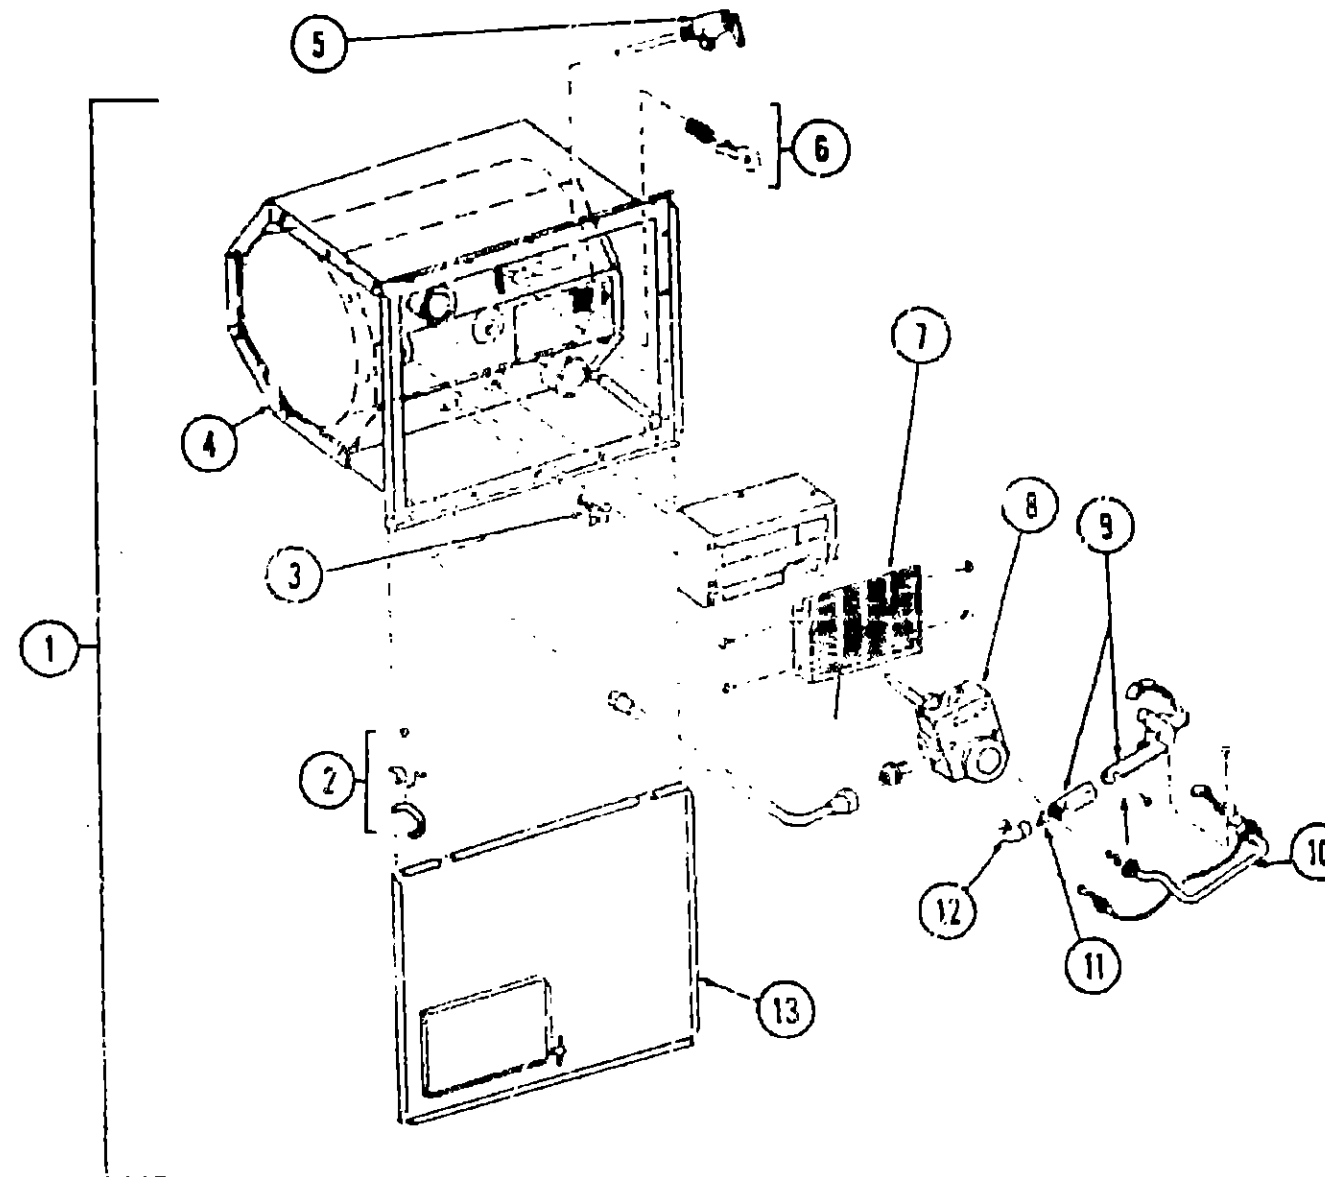

WATER HEATER GROUP (CONTINUED)

ATWOOD - w/o MOTOR AID - G6A3

Key	Part Number	U/M	Description
1	051391-01-000	EA	Water Heater (G6A3) w/o Access Door
2	051391-01-700	EA	Hinge Kit w/Clip
3	051391-01-701	EA	Valve - Drain
4	051391-01-702	EA	Tank - Inner
5	051391-01-704	EA	Valve - Relief 1/2"
6	051391-01-705	EA	Cam Lock Fastener
7	051391-01-706	EA	Grille - Exhaust
8	051391-01-712	EA	Thermostat
9	051391-01-708	EA	Main Burner
10	051391-01-709	EA	Pilot - Safety
11	051391-01-710	EA	Orifice - Main Burner
12	051391-01-711	EA	Elbow - Main Burner Orifice
13	003182-02-000	EA	Door - Water Heater - Beige
	003182-03-000	EA	Door - Water Heater - Off White
	051391-01-714	EA	Elbow - 45 x 3/8 F x 3/8 MPT - On Gas Thermostat

1975-1979 COMMON ITEMS FICHE TABLE OF CONTENTS

Introduction	A-1 - A-2
Air Conditioner Group	A-3 - A-14
Cabinetry Hardware Group	A-15 - B-18
Chevrolet Chassis Parts Group	B-19 - B-24
Control Center Group	C-1 - C-2
Furnace Group	C-3 - D-12
Generator Group	D-13 - E-4
Holding Tank Group	E-5 - E-24
Luggage Rack and Ladder Group	F-1 - F-6
Plumbing Hardware	F-7 - G-12
Range Group	G-13 - H-2
Range Hood Group	H-3 - H-4
Refrigerator Group	H-5 - J-12
Roof Vent Group	J-13 - J-15
Speed Control Group	J-17 - K-2
Toilet Group	K-3 - K-8
Water Heater Group	K-9 - K-18
Wheel Cover Group	K-19 - K-20
Windshield Wiper/Washer Group	K-21 - L-4

WATER HEATER GROUP INDEX

Atwood w/Motor Aid	K-9 - K-10
Electric Ignition - GH6E	
Atwood w/Motor Aid	K-11 - K-12
Electric Ignition - GH63E	
Atwood w/o Motor Aid - G6A2	K-13
Atwood w/o Motor Aid - G6A3	K-14
Atwood w/Motor Aid - GH8	K-15
Atwood w/Motor Aid - GH83	K-16
Atwood w/Motor Aid	K-17 - K-18
Electric Ignition - GH610-3E