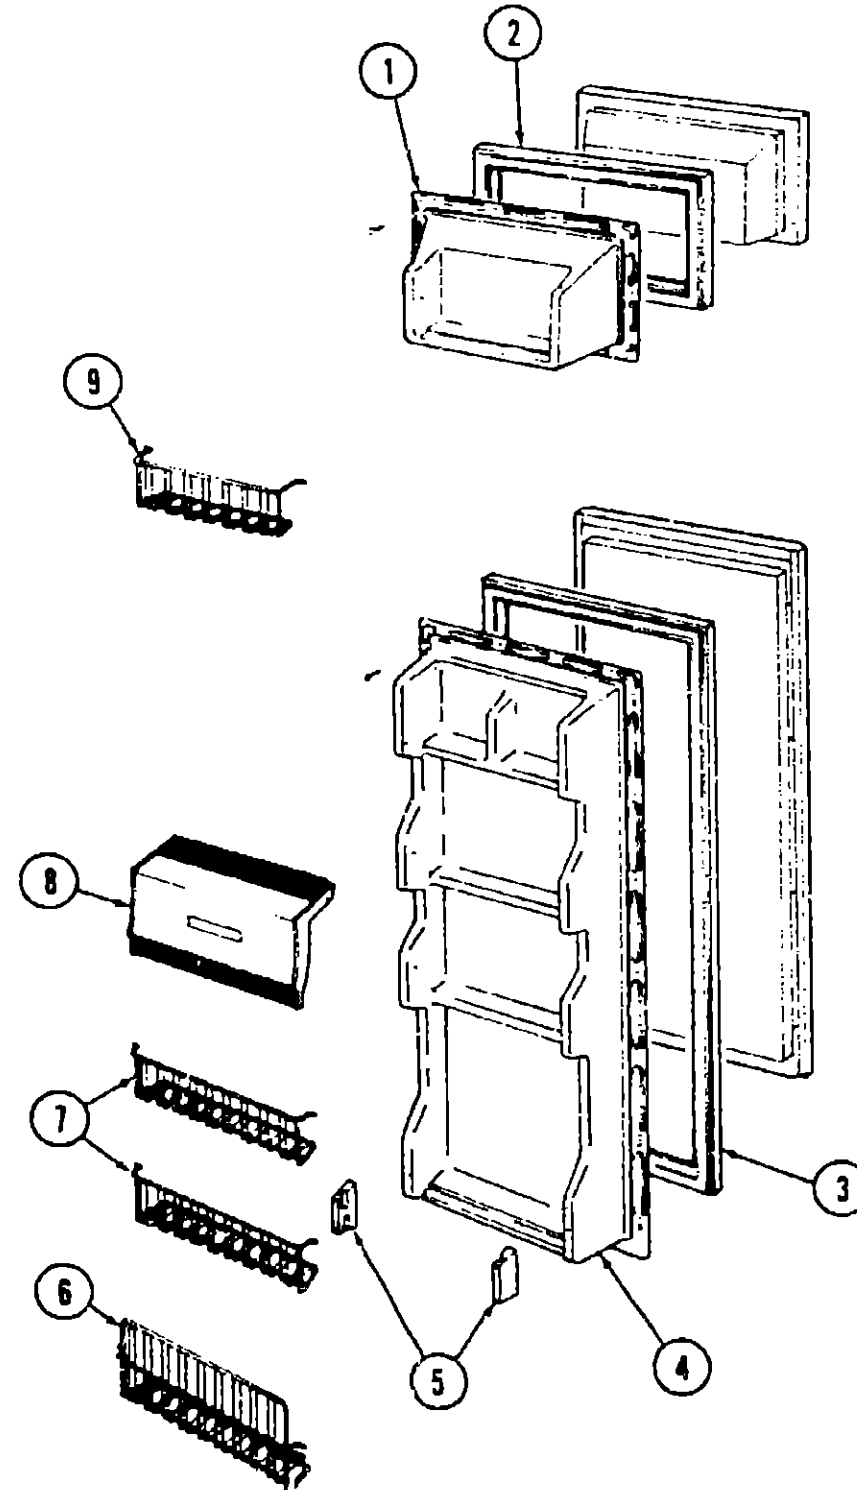

Key	Part Number	U/M	Description
1	034542-01-760	EA	Liner - Freezer Door
2	034542-01-758	EA	Gasket - Freezer Door
3	034542-01-743	EA	Gasket - Refrigerator Door
4	034542-01-744	EA	Liner - Refrigerator Door
5	034543-01-745	EA	Holder - Door Rack
6	034542-01-748	EA	Rack - Door - Lower
7	034542-01-747	EA	Rack - Door
8	034542-01-745	EA	Door - Butler/Cheese
9	034542-01-762	EA	Rack - Freezer Door