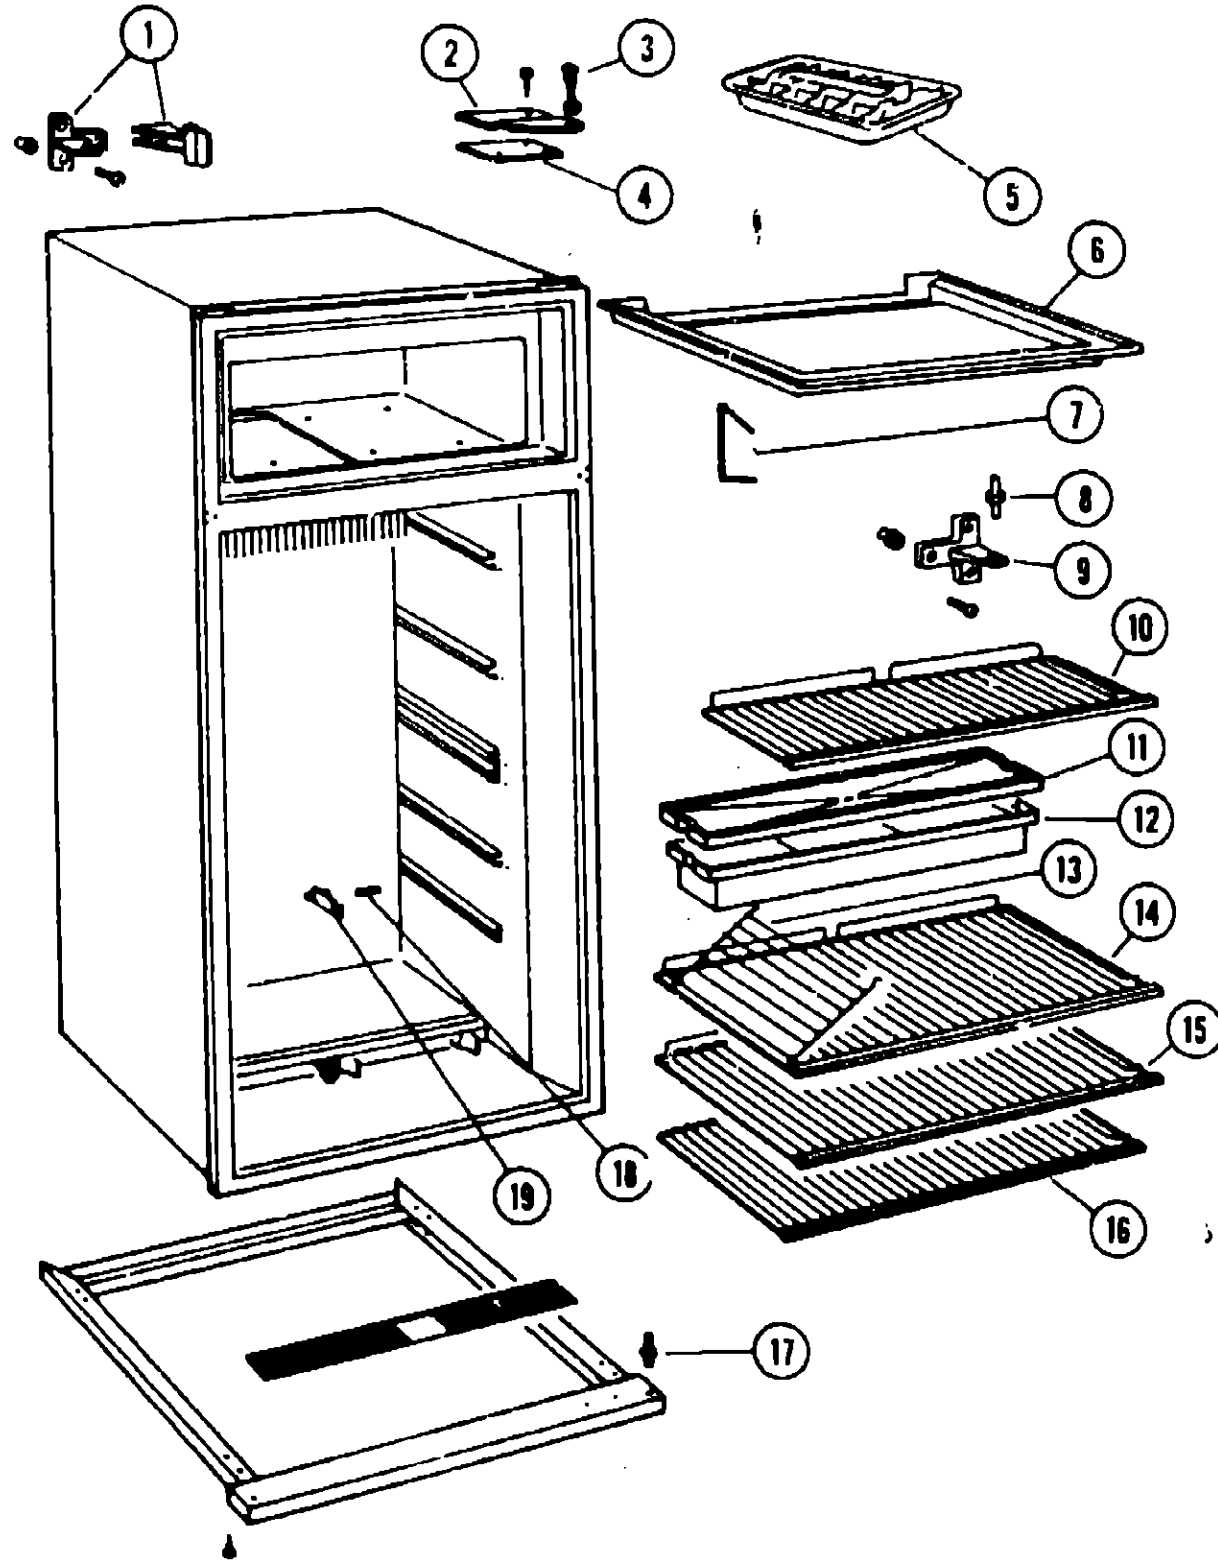

REFRIGERATOR GROUP (CONTINUED)

REFRIGERATOR GROUP (CONTINUED)

INSTAMATIC REFRIGERATOR - IM7

Key	Part Number	U/M	Description
1	003336-01-714	EA	Kit - Travel Latch - IM7
2	003336-01-722	EA	Plate - Hinge - Right Upper
3	700081-43-000	EA	Hinge Pin - Upper
4	003336-01-721	EA	Spacer - Hinge Plate
5	700081-46-000	EA	Tray - Ice Cube - w/Divider
6	700081-97-000	EA	Plate - Drip Protection
7	700082-03-000	EA	Clamp
8	700081-83-000	EA	Pin - Center Hinge
9	003336-01-723	EA	Hinge - Middle
10	700081-86-000	EA	Shelf - Upper - 170mm Deep
11	700081-87-000	EA	Cover - Drip Tray - White
12	700081-88-000	EA	Drip Tray - White
13	700081-68-000	EA	Flap - Shelf
14	700081-90-000	EA	Shelf (for one flap)
15	700081-91-000	EA	Shelf - 280mm - Deep
16	700081-92-000	EA	Shelf - 255mm - Deep
17	700081-73-000	EA	Pin - Lower Hinge
18	700081-40-000	EA	Pin
19	003336-01-748	EA	Retainer - Shell
.	054450-01-000	EA	Bubble Level - Refrigerator
.			Not Illustrated