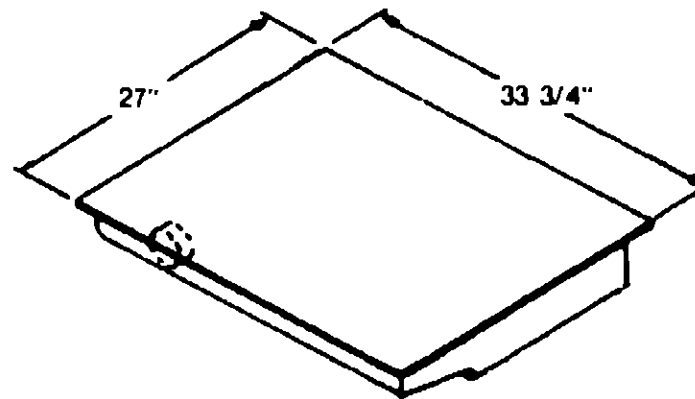

Key Part Number U/M Description
021531-01-000 EA Holding Tank - Fiberglass

Used as a sewage tank
*Used as a gray water tank

1975 WINNEBAGO
MWRB

**1975-1979 COMMON ITEMS FICHE
TABLE OF CONTENTS**

Introduction	A-1 - A-2
Air Conditioner Group	A-3 - A-14
Cabinetry Hardware Group	A-15 - B-18
Chevrolet Chassis Parts Group	B-19 - B-24
Control Center Group	C-1 - C-2
Furnace Group	C-3 - D-12
Generator Group	D-13 - E-4
Holding Tank Group	E-5 - E-24
Luggage Rack and Ladder Group	F-1 - F-6
Plumbing Hardware	F-7 - G-12
Range Group	G-13 - H-2
Range Hood Group	H-3 - H-4
Refrigerator Group	H-5 - J-12
Roof Vent Group	J-13 - J-15
Speed Control Group	J-17 - K-2
Toilet Group	K-3 - K-8
Water Heater Group	K-9 - K-18
Wheel Cover Group	K-19 - K-20
Windshield Wiper/Washer Group	K-21 - L-4

**HOLDING TANK
INDEX**

Sewage and Gray Water Holding Tanks - Plastic and Fiberglass	E-5 - E-24