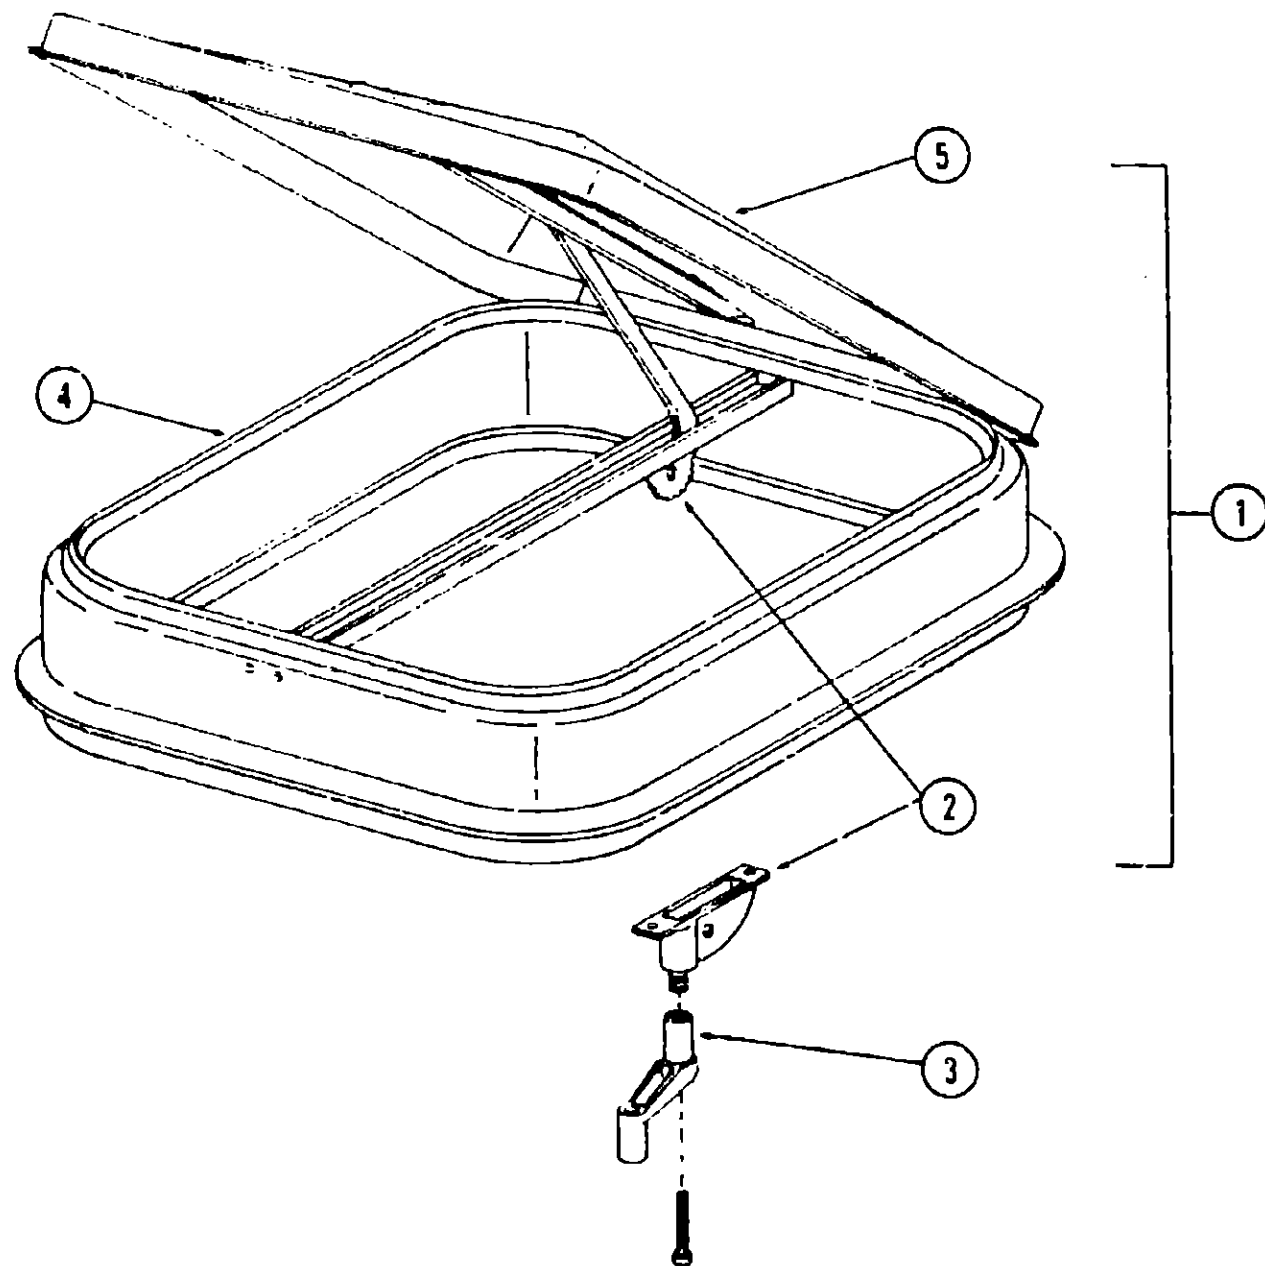

ROOF VENT GROUP

WINNEBAGO NON-POWER ROOF VENT

Key	Part Number	U/M	Description
1	048835-01-000	EA	Vent Asm. - Roof - Nonpowered - w/o Screen
2	009440-01-000	EA	Gear - Arm - Roof Vent
3	009439-01-000	EA	Crank - Roof Vent
4	002825-01-000	FT	Weatherstrip - Roof Vent
5	051384-01-000	EA	Cover - Plastic - Roof Vent
	016335-01-000	EA	Screen Asm. - Nonpowered Roof Vent - Clear Anod. (not included in assembly)
	016335-03-000	EA	Screen Asm. - Nonpowered Roof Vent - Beige (not included in assembly)
			Not Illustrated