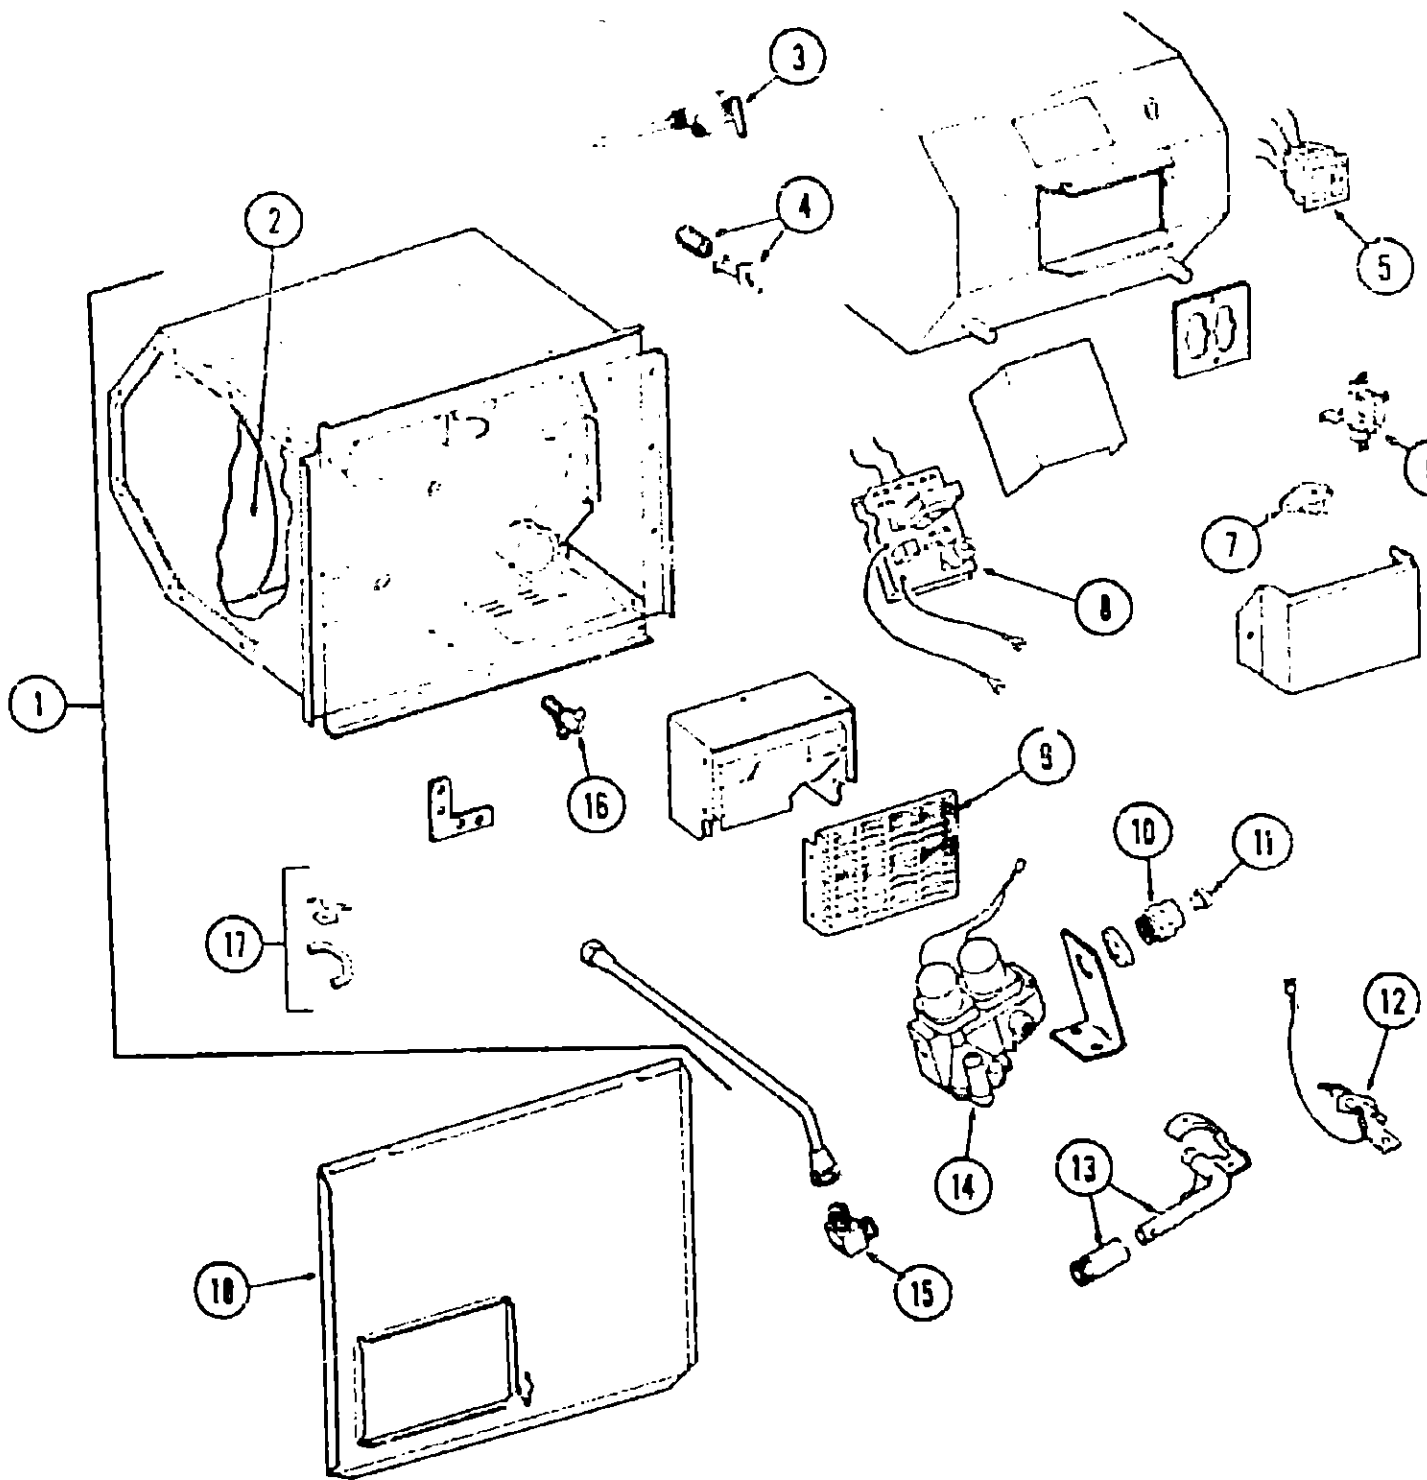

WATER HEATER GROUP (CONTINUED)

ATWOOD - w/MOTOR AID - ELECTRIC IGNITION - GH63E

Key	Part Number	U/M	Description
1	051393-01-000	EA	Water Heater - GH63E - Electric Ignition w/Motor Aid
2	051393-01-700	EA	Tank - Inner
3	051391-01-704	EA	Valve - Relief 1/2" Fitting
4	051391-01-705	EA	Fastener - Cam Lock
5	051393-01-701	EA	Switch Package
6	051393-01-702	EA	Switch - Energy Cut Off
7	051393-01-703	EA	Thermostat
8	051393-01-704	EA	Circuit Board
9	051391-01-705	EA	Grille - Exhaust
10	051393-01-705	EA	Fitting - Orifice
11	051391-01-710	EA	Orifice - Burner
12	051393-01-706	EA	Probe and Spark Assembly
13	051393-01-707	EA	Main Burner
14	051393-01-708	EA	Valve - Dual Solenoid
15	051393-01-709	EA	Fitting - Elbow
16	051391-01-701	EA	Valve - Drain
17	051391-01-709	EA	Hinge Kit w/Clip - Access Door
18	052009-02-000	EA	Door - Access - Water Heater - Beige
	051391-01-714	EA	Elbow - 45 x 3/8 F x 3/8 MPT - On Gas Thermostat

WATER HEATER GROUP (CONTINUED)

ATWOOD - w/MOTOR AID - ELECTRIC IGNITION - GH63E (CONTINUED)

1975-1979 COMMON ITEMS FICHE TABLE OF CONTENTS

Introduction	A-1 - A-2
Air Conditioner Group	A-3 - A-14
Cabinetry Hardware Group	A-15 - B-18
Chevrolet Chassis Parts Group	B-19 - B-24
Control Center Group	C-1 - C-2
Furnace Group	C-3 - D-12
Generator Group	D-13 - E-4
Holding Tank Group	E-5 - E-24
Luggage Rack and Ladder Group	F-1 - F-6
Plumbing Hardware	F-7 - G-12
Range Group	G-13 - H-2
Range Hood Group	H-3 - H-4
Refrigerator Group	H-5 - J-12
Roof Vent Group	J-13 - J-15
Speed Control Group	J-17 - K-2
Toilet Group	K-3 - K-8
Water Heater Group	K-9 - K-18
Wheel Cover Group	K-19 - K-20
Windshield Wiper/Washer Group	K-21 - L-4

WATER HEATER GROUP INDEX

Atwood w/Motor Aid	K-9 - K-10
Electric Ignition - GH6E	
Atwood w/Motor Aid	K-11 - K-12
Electric Ignition - GH6E	
Atwood w/o Motor Aid - G6A2	K-13
Atwood w/o Motor Aid - G6A3	K-14
Atwood w/Motor Aid - GH6	K-15
Atwood w/Motor Aid - GH63	K-16
Atwood w/Motor Aid	K-17 - K-18
Electric Ignition - GH610-3E