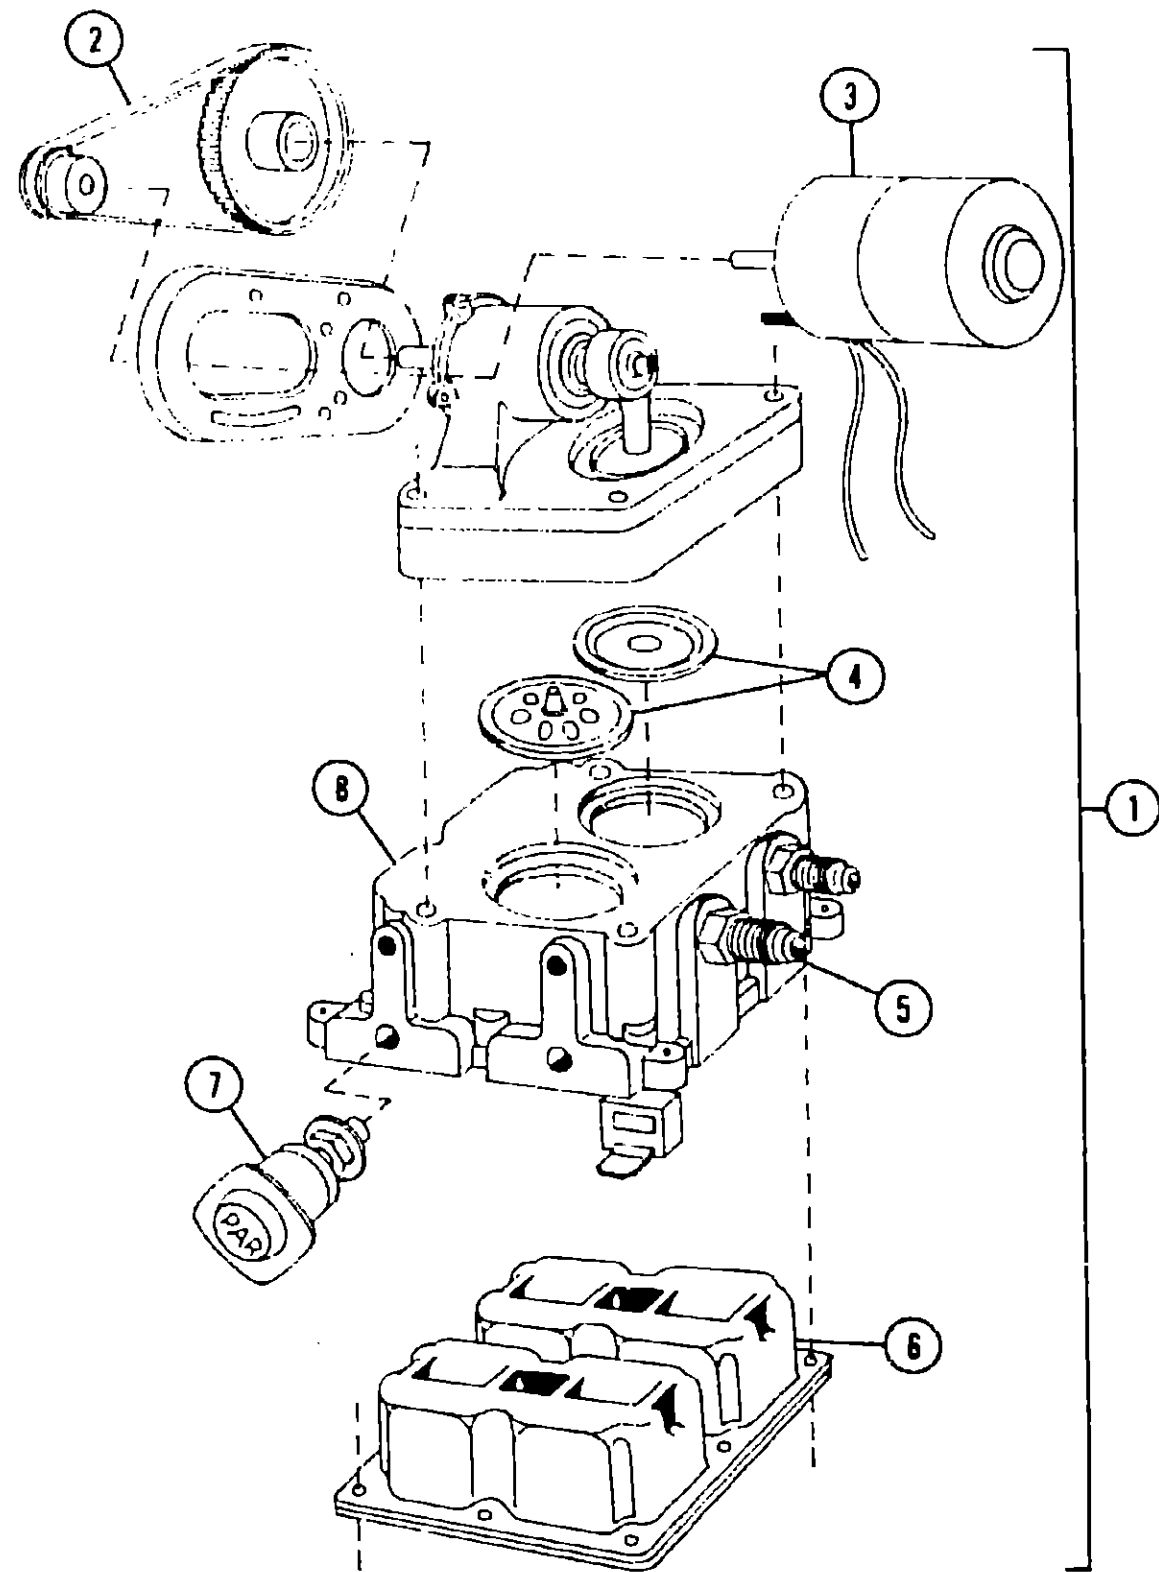

PLUMBING HARDWARE GROUP (CONTINUED)

PLUMBING HARDWARE GROUP (CONTINUED)

Key	Part Number	U/M	Description
1	041278-02-000	EA	Water Pump - Belt Drive - PAR - 3.7 GPM - US
1	041278-04-000	EA	Water Pump - Belt Drive - PAR - 3.7 GPM - CSA
1	041279-02-000	EA	Water Pump - Belt Drive - PAR - 2.8 GPM - US
1	041279-04-000	EA	Water Pump - Belt Drive - PAR - 2.8 GPM - CSA
2	041278-02-701	EA	Belt - PAR - 3.7 GPM
2	041279-02-700	EA	Belt - PAR - 2.8 GPM
3	041278-02-707	EA	Motor - PAR - 3.7 GPM
3	041279-02-701	EA	Motor - PAR - 2.8 GPM
4	041278-02-705	EA	Valve Kit
5	041278-02-709	EA	Fitting Discharge
6	041278-02-706	EA	Pulsation Dampener
	041278-02-704	EA	Bladder Kit - PAR - 3.7 GPM
7	041278-02-702	EA	Pressure Switch - US
7	041278-04-700	EA	Pressure Switch - CSA
8	041278-02-708	EA	Base Asm
			Not Illustrated

1975-1979 COMMON ITEMS FICHE TABLE OF CONTENTS

Introduction	A-1 - A-2
Air Conditioner Group	A-3 - A-14
Cabinetry Hardware Group	A-15 - B-18
Chevrolet Chassis Parts Group	B-19 - B-24
Control Center Group	C-1 - C-2
Furnace Group	C-3 - D-12
Generator Group	D-13 - E-4
Holding Tank Group	E-5 - E-24
Luggage Rack and Ladder Group	F-1 - F-6
Plumbing Hardware	F-7 - G-12
Range Group	G-13 - H-2
Range Hood Group	H-3 - H-4
Refrigerator Group	H-5 - J-12
Roof Vent Group	J-13 - J-15
Speed Control Group	J-17 - K-2
Toilet Group	K-3 - K-8
Water Heater Group	K-9 - K-18
Wheel Cover Group	K-19 - K-20
Windshield Wiper/Washer Group	K-21 - L-4

PLUMBING HARDWARE GROUP INDEX

Adapters, Faucets, Fittings, Valves and Water Pumps	F-7 - G-12