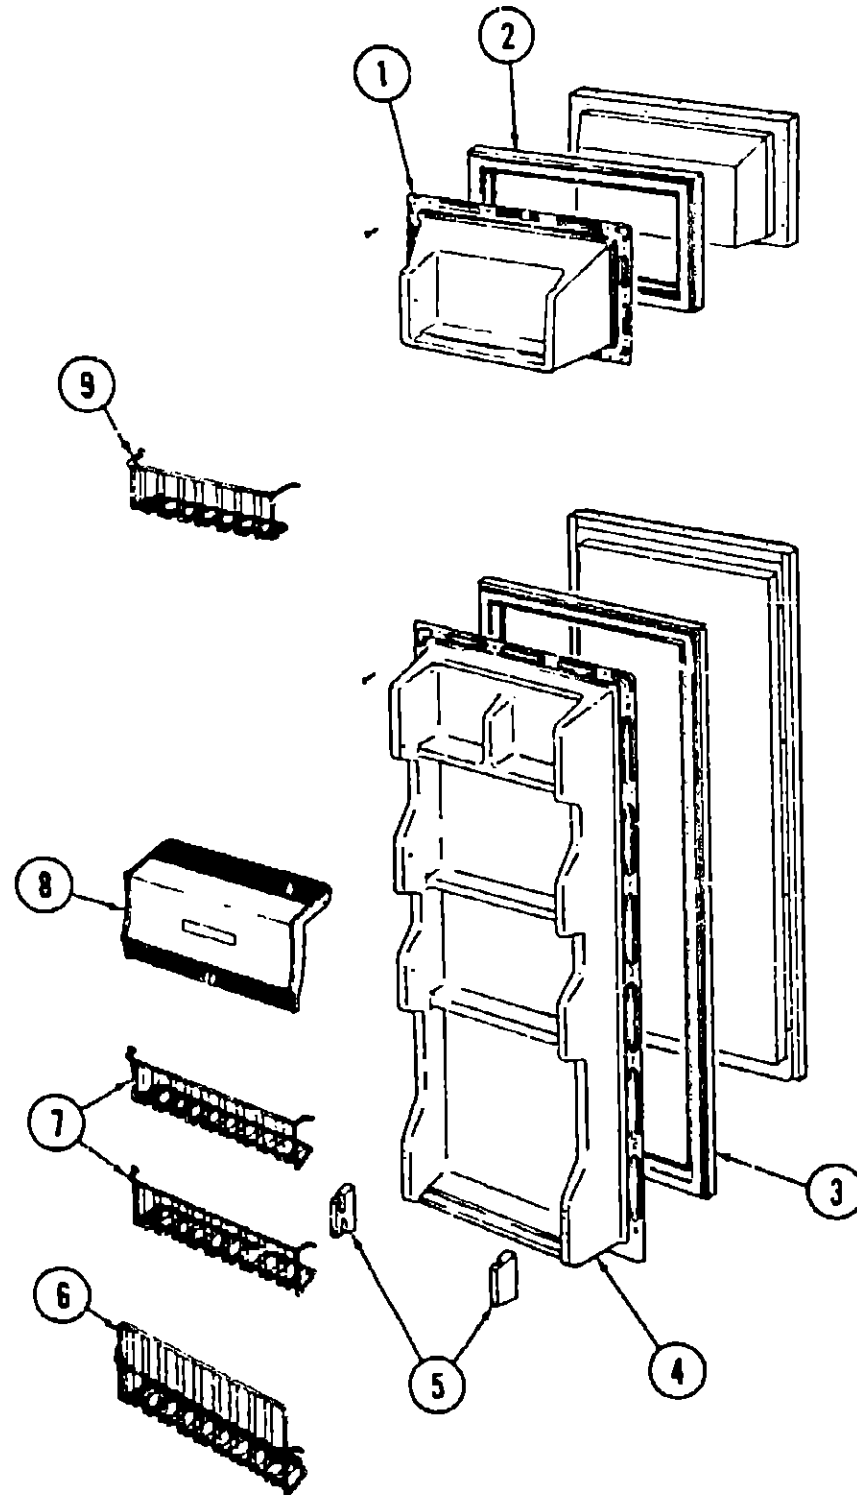

J-2

REFRIGERATOR GROUP (CONTINUED)

WINNEBAGO REFRIGERATOR - W7EG

Key	Part Number	U/M	Description
	034544-01-000	EA	Refrigerator Asm. - Winnebago - W7EG

Key	Part Number	U/M	Description
1	034542-01-760	EA	Liner - Freezer Door
2	034542-01-758	EA	Gasket - Freezer Door
3	034544-01-721	EA	Gasket - Refrigerator Door
4	034544-01-722	EA	Liner - Refrigerator Door
5	034543-01-745	EA	Holder - Door Rack
6	034542-01-748	EA	Rack - Door Lower
7	034542-01-747	EA	Rack - Door
8	034544-01-723	EA	Door - Butter/Cheese
9	034542-01-762	EA	Rack - Freezer Door