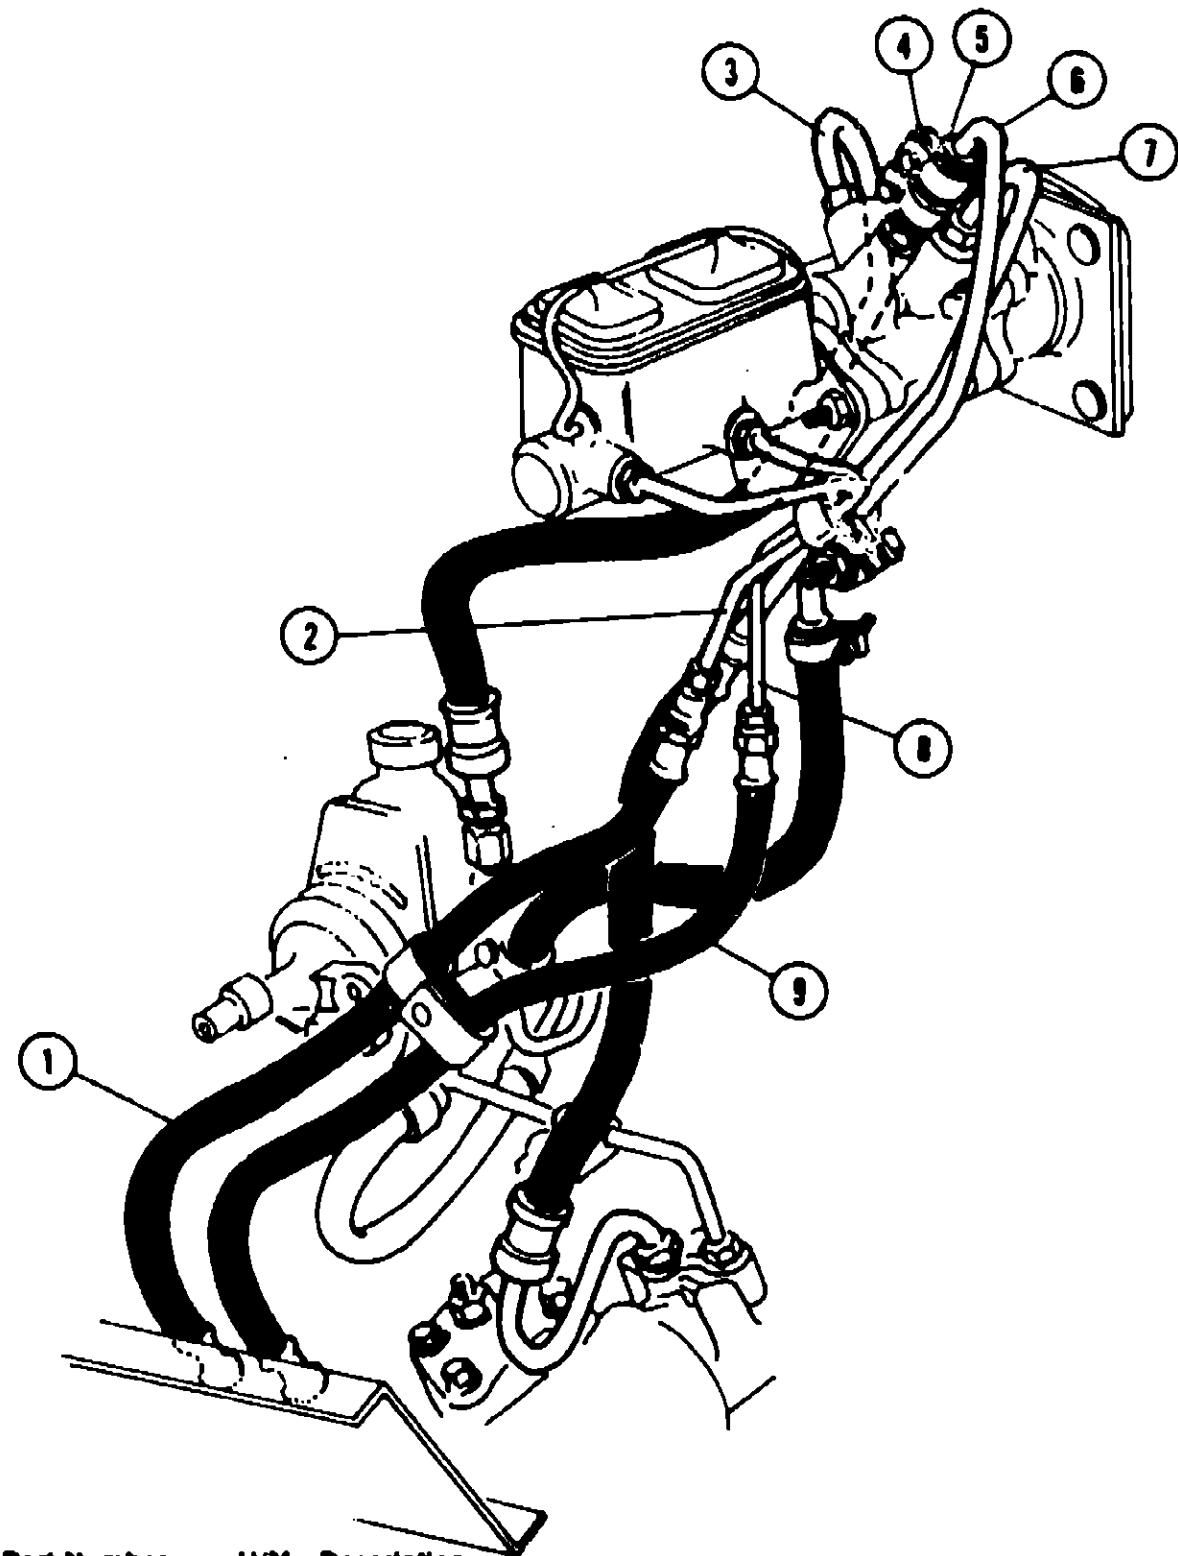

CHEVROLET CHASSIS PARTS GROUP

C-BODY CHASSIS

Key	Part Number	U/M	Description
1	701641-01-000	EA	Hose Asm. - Rear Brake - Main Cylinder
2	701661-01-000	EA	Pipe Asm. - Rear Brake - Main Cylinder
3	701656-01-000	EA	Hose Asm. - Hydrabooster Pump Outlet
4	701656-01-000	EA	Clamp - Vent Pipe Hose - Power Brake Booster
	701659-01-000	EA	Clamp - Optional - Vent Pipe Hose - Power Brake Booster
5	701654-01-000	EA	Hose - Vent Pipe - Power Brake Booster
6	701653-01-000	EA	Pipe Asm. - Rear - Power Brake Booster Vent
7	701657-01-000	EA	Hose Asm. - Power Brake Booster Outlet
8	701660-01-000	EA	Pipe Asm. - Main Cylinder - Front Brake
9	701640-01-000	EA	Hose Asm. - Main Cylinder - Front Brake