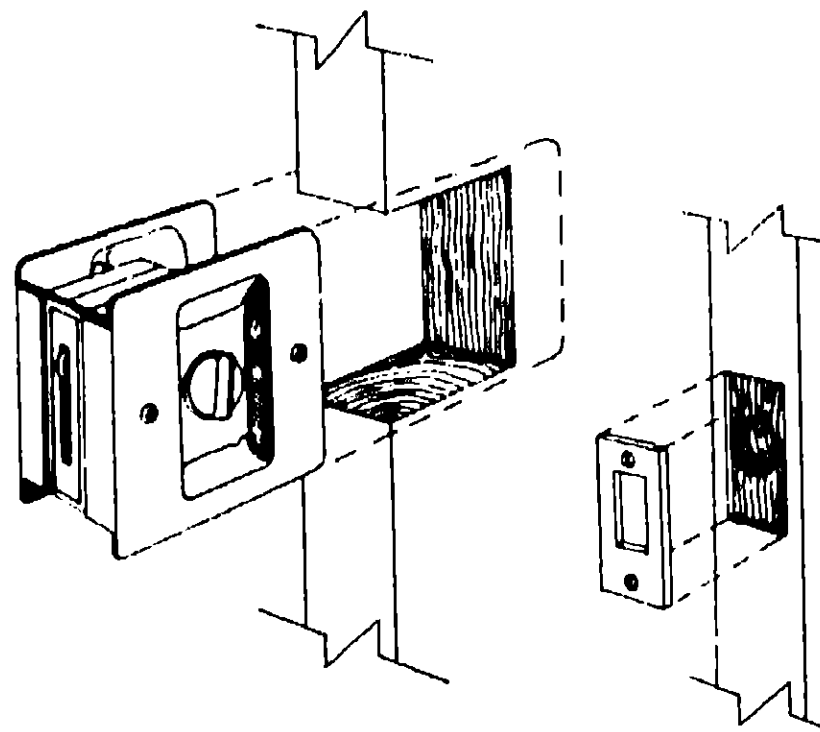

CABINETHY HARDWARE GROUP (CONTINUED)

Key	Part Number	U/M	Description
	058034-01-000	EA	Latch Asm. - Bath Door