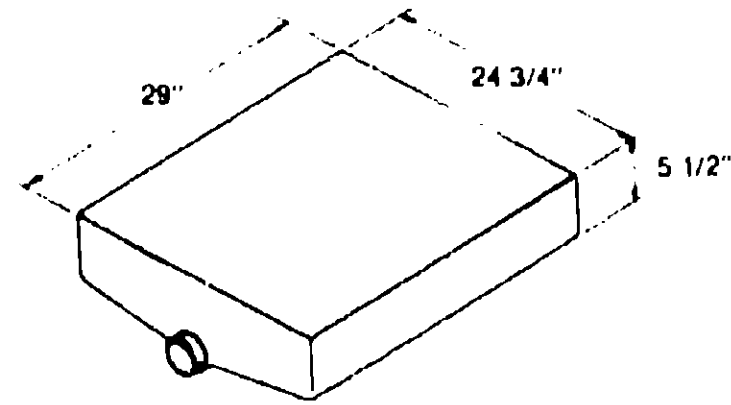

HOLDING TANK GROUP (CONTINUED)

Key	Part Number	U/M	Description
	022439-01-000	EA	Holding Tank - Fiberglass

Used as a sewage tank
*Used as a gray water tank

1975 WINNEBAGO

*D25C
*D25CL