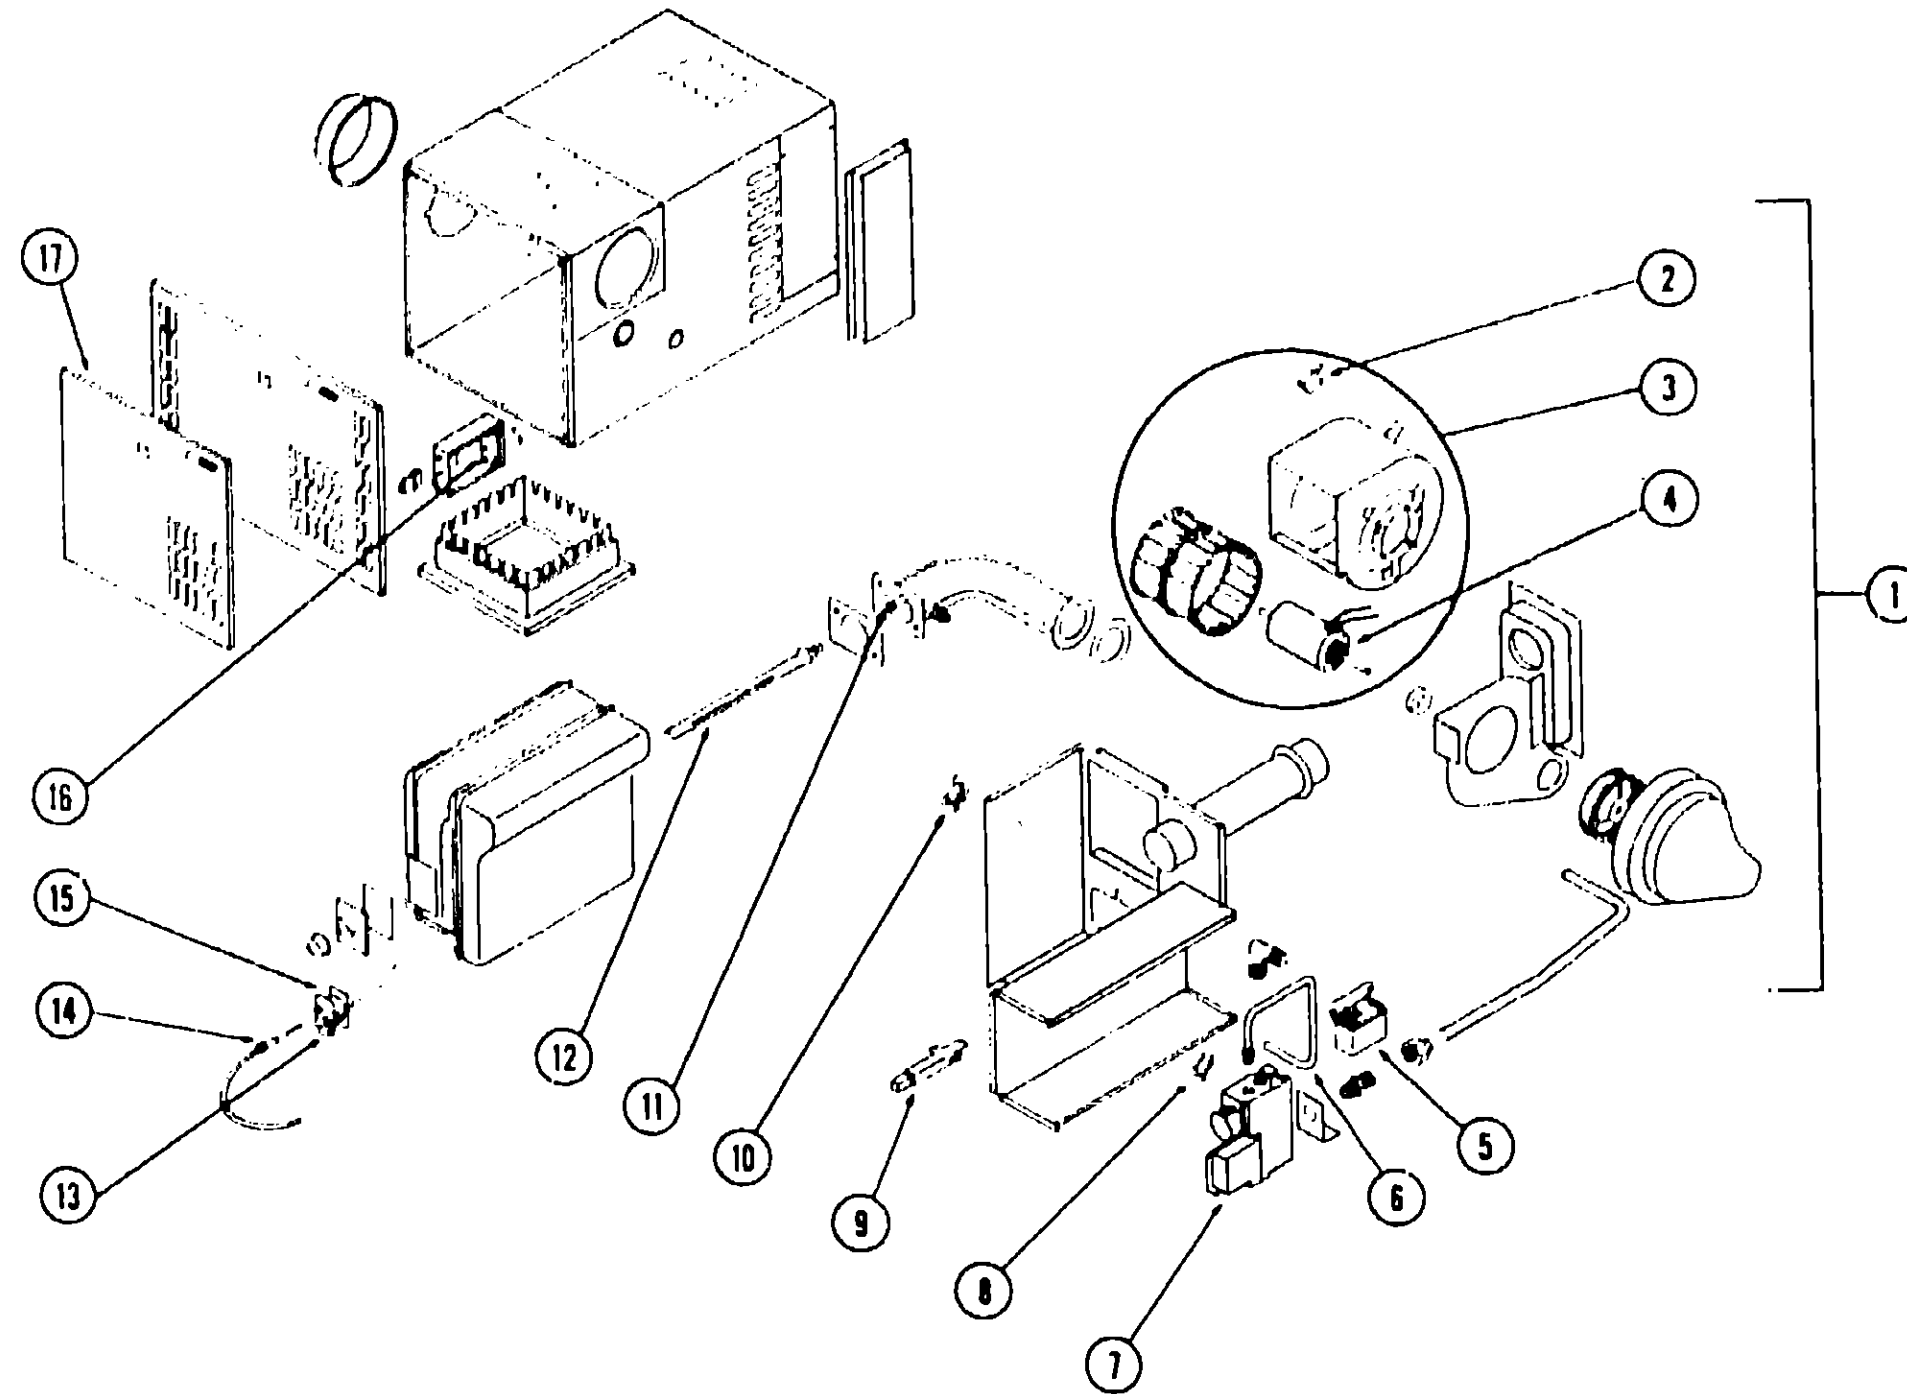

FURNACE GROUP (CONTINUED)

FURNACE - COLEMAN - 4322

Key	Part Number	U/M	Description
1	049042-01-000	EA	Furnace - 22,000 BTU - Under Counter - Coleman
2	049042-01-703	EA	Switch - Sail
3	049042-01-711	EA	Blower Asm.
4	049042-01-709	EA	Motor (22,000 BTU)
5	700068-35-000	EA	Relay - 12 Volt - 3 Amp.
6	049042-01-707	EA	Tube - Pilot - Formed Steel
7	049042-01-704	EA	Valve - Gas - 12 Volt - 6 Amp.
8	049042-01-700	EA	Switch - Fan - Close 130° - Open 110°
9	049042-01-706	EA	Igniter

Key	Part Number	U/M	Description
10	049042-01-701	EA	Switch - Limit
11	049042-01-718	EA	Orifice - .52" (22,000 B.T.U.)
12	049042-01-710	EA	Burner (Aluminized)
13	049042-01-712	EA	Orifice - Pilot
14	049042-01-708	EA	Thermocouple
15	049042-01-705	EA	Pilot w/Orifice
16	049042-01-702	EA	Circuit Breaker
17	049042-02-000	EA	Door - Front Return Air

1975-1979 COMMON ITEMS FICHE TABLE OF CONTENTS

Introduction	A-1 - A-2
Air Conditioner Group	A-3 - A-14
Cabinetry Hardware Group	A-15 - B-18
Chevrolet Chassis Parts Group	B-19 - B-24
Control Center Group	C-1 - C-2
Furnace Group	C-3 - D-12
Generator Group	D-13 - E-4
Holding Tank Group	E-5 - E-24
Luggage Rack and Ladder Group	F-1 - F-6
Plumbing Hardware	F-7 - G-12
Range Group	G-13 - H-2
Range Hood Group	H-3 - H-4
Refrigerator Group	H-5 - J-12
Roof Vent Group	J-13 - J-15
Speed Control Group	J-17 - K-2
Toilet Group	K-3 - K-8
Water Heater Group	K-9 - K-18
Wheel Cover Group	K-19 - K-20
Windshield Wiper/Washer Group	K-21 - L-4

FURNACE GROUP INDEX

Coleman - 4023 - 23,000 BTU	C-3 - C-4
Coleman - 4028 - 28,000 BTU	C-5 - C-6
Coleman - 4030 - 30,000 BTU	C-7 - C-8
Coleman - 4225 - 23,000 BTU	C-9 - C-10
Coleman - 4230 - 28,000 BTU	C-11 - C-12
Coleman - 4235 - 31,000 BTU	C-13 - C-14
Coleman - 4316 - 18,000 BTU	C-15 - C-16
Coleman - 4319 - 19,000 BTU	C-17 - C-18
Coleman - 4322 - 22,000 BTU	C-19 - C-20
Coleman - 4322 - 22,000 BTU w/Electric Ignition	C-21 - C-22
Coleman - 4328 - 28,000 BTU	C-23 - C-24
Coleman - 4328 - 28,000 BTU w/Electric Ignition	D-1 - D-2
Coleman - 4324 - 24,000 BTU w/Electronic Ignition	D-3 - D-4
Coleman - 4330 - 30,000 BTU w/Electronic Ignition	D-5 - D-6
Coleman - 4332 - 34,000 BTU w/Electronic Ignition	D-7 - D-8
Lear - Siegler - SRF32 - 32,000 BTU	D-9 - D-10
Suburban - NT16 - 16,000 BTU	D-11 - D-12