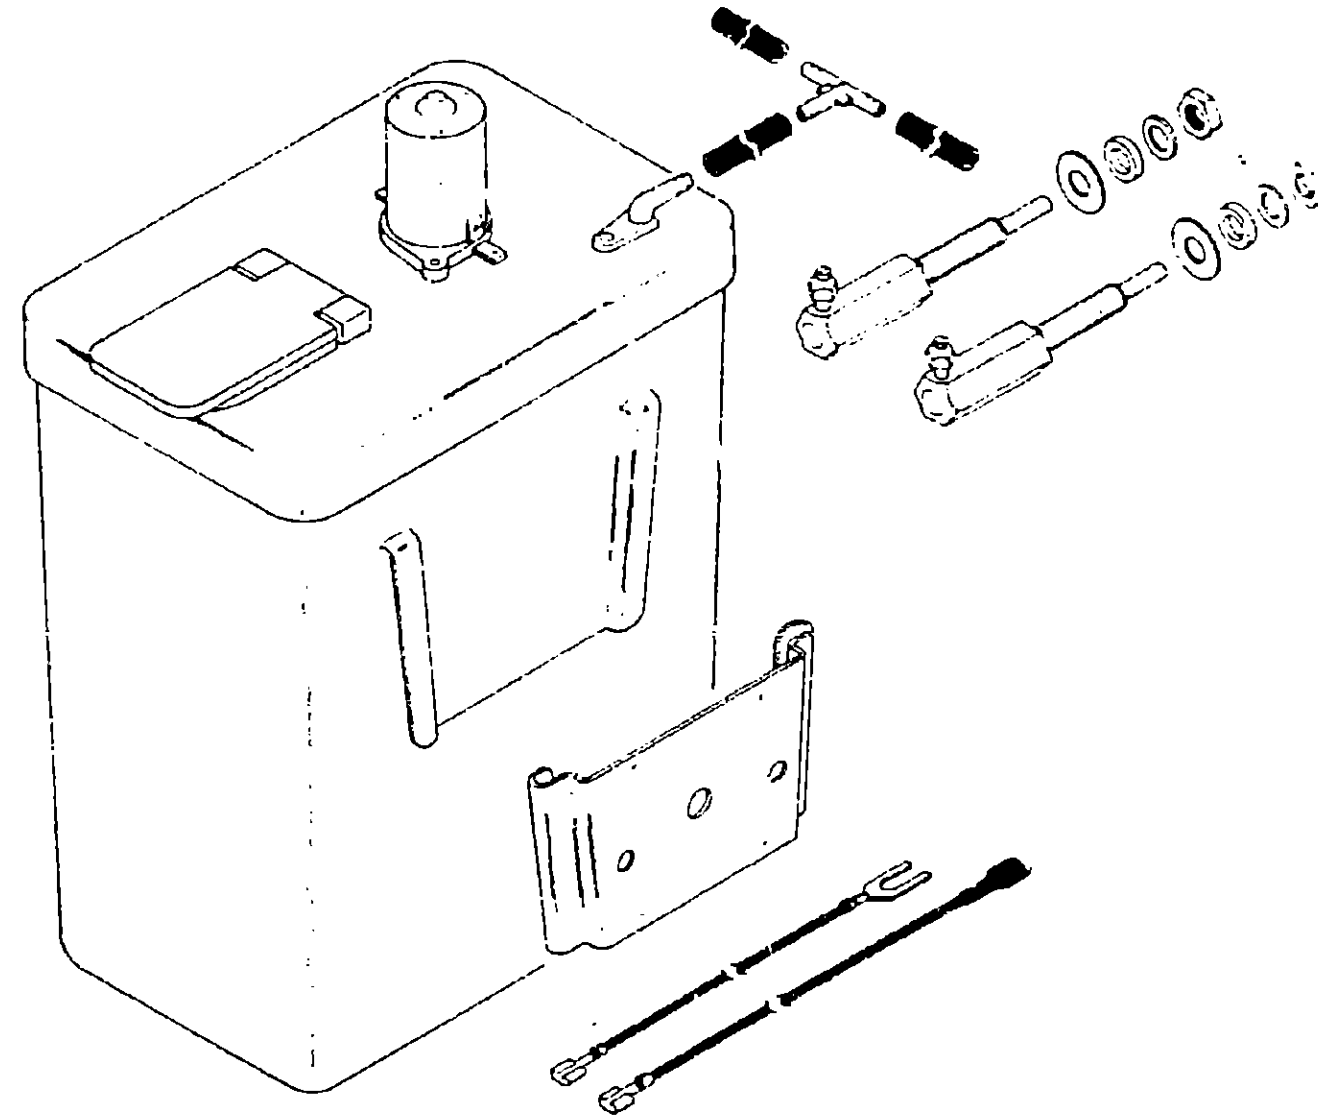

Key	Part Number	U/M	Description
	049464-01-000	EA	Wiper Blade - 16" - Black
	049464-02-000	EA	Wiper Blade - 20" Black

WINDSHIELD WIPER/WASHER GROUP (CONTINUED)

Key	Part Number	U/M	Description
	007029-01-000	EA	Washer Asm. - Windshield