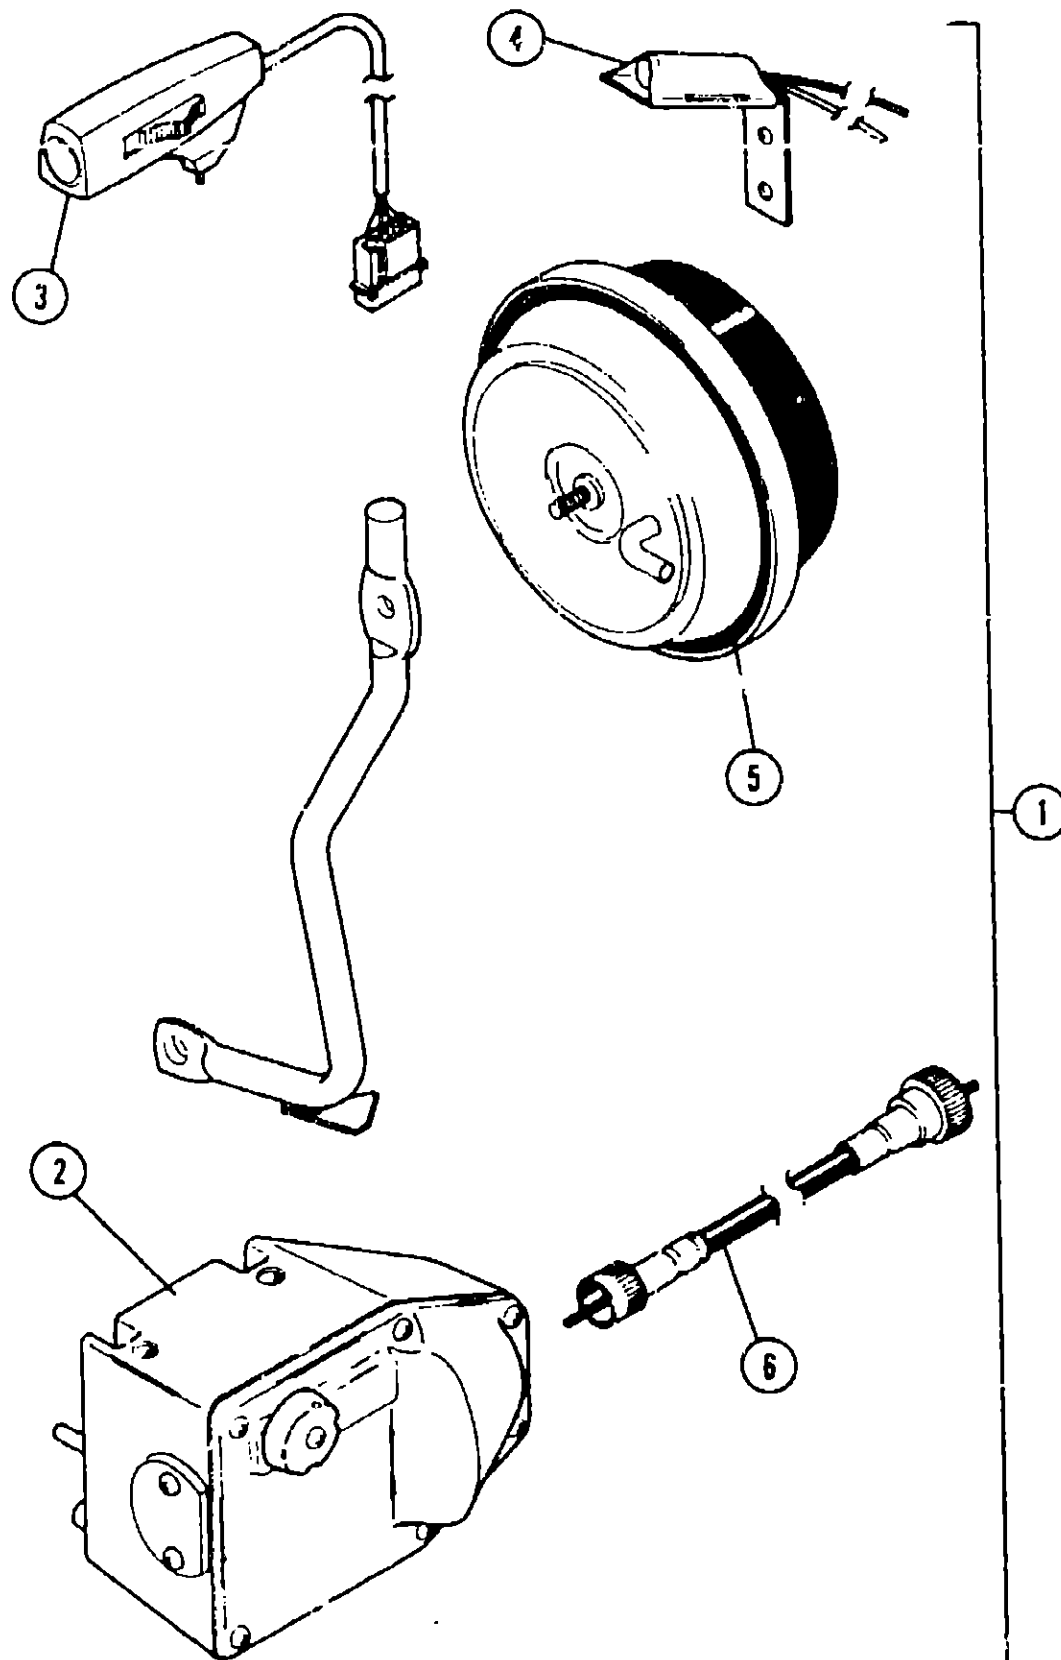

SPEED CONTROL GROUP (CONTINUED)

CHEVROLET 350 C-BODY

Key	Part Number	U/M	Description
1	042713-01-000	EA	Speed Control Package - 350 Chev. - C-Body
2	007255-01-700	EA	Regulator Asm.
3	007255-01-702	EA	Engage Switch - Clamp On
4	007255-01-704	EA	Switch Asm. - Decelerate
5	047841-01-701	EA	Servo Asm. - 350 C.I.D
6	007298-01-700	EA	Cable Asm. - Transmission
.	007298-01-702	EA	Harness Asm.
.	024746-01-700	EA	Relay - Speed Control
.	Not Illustrated