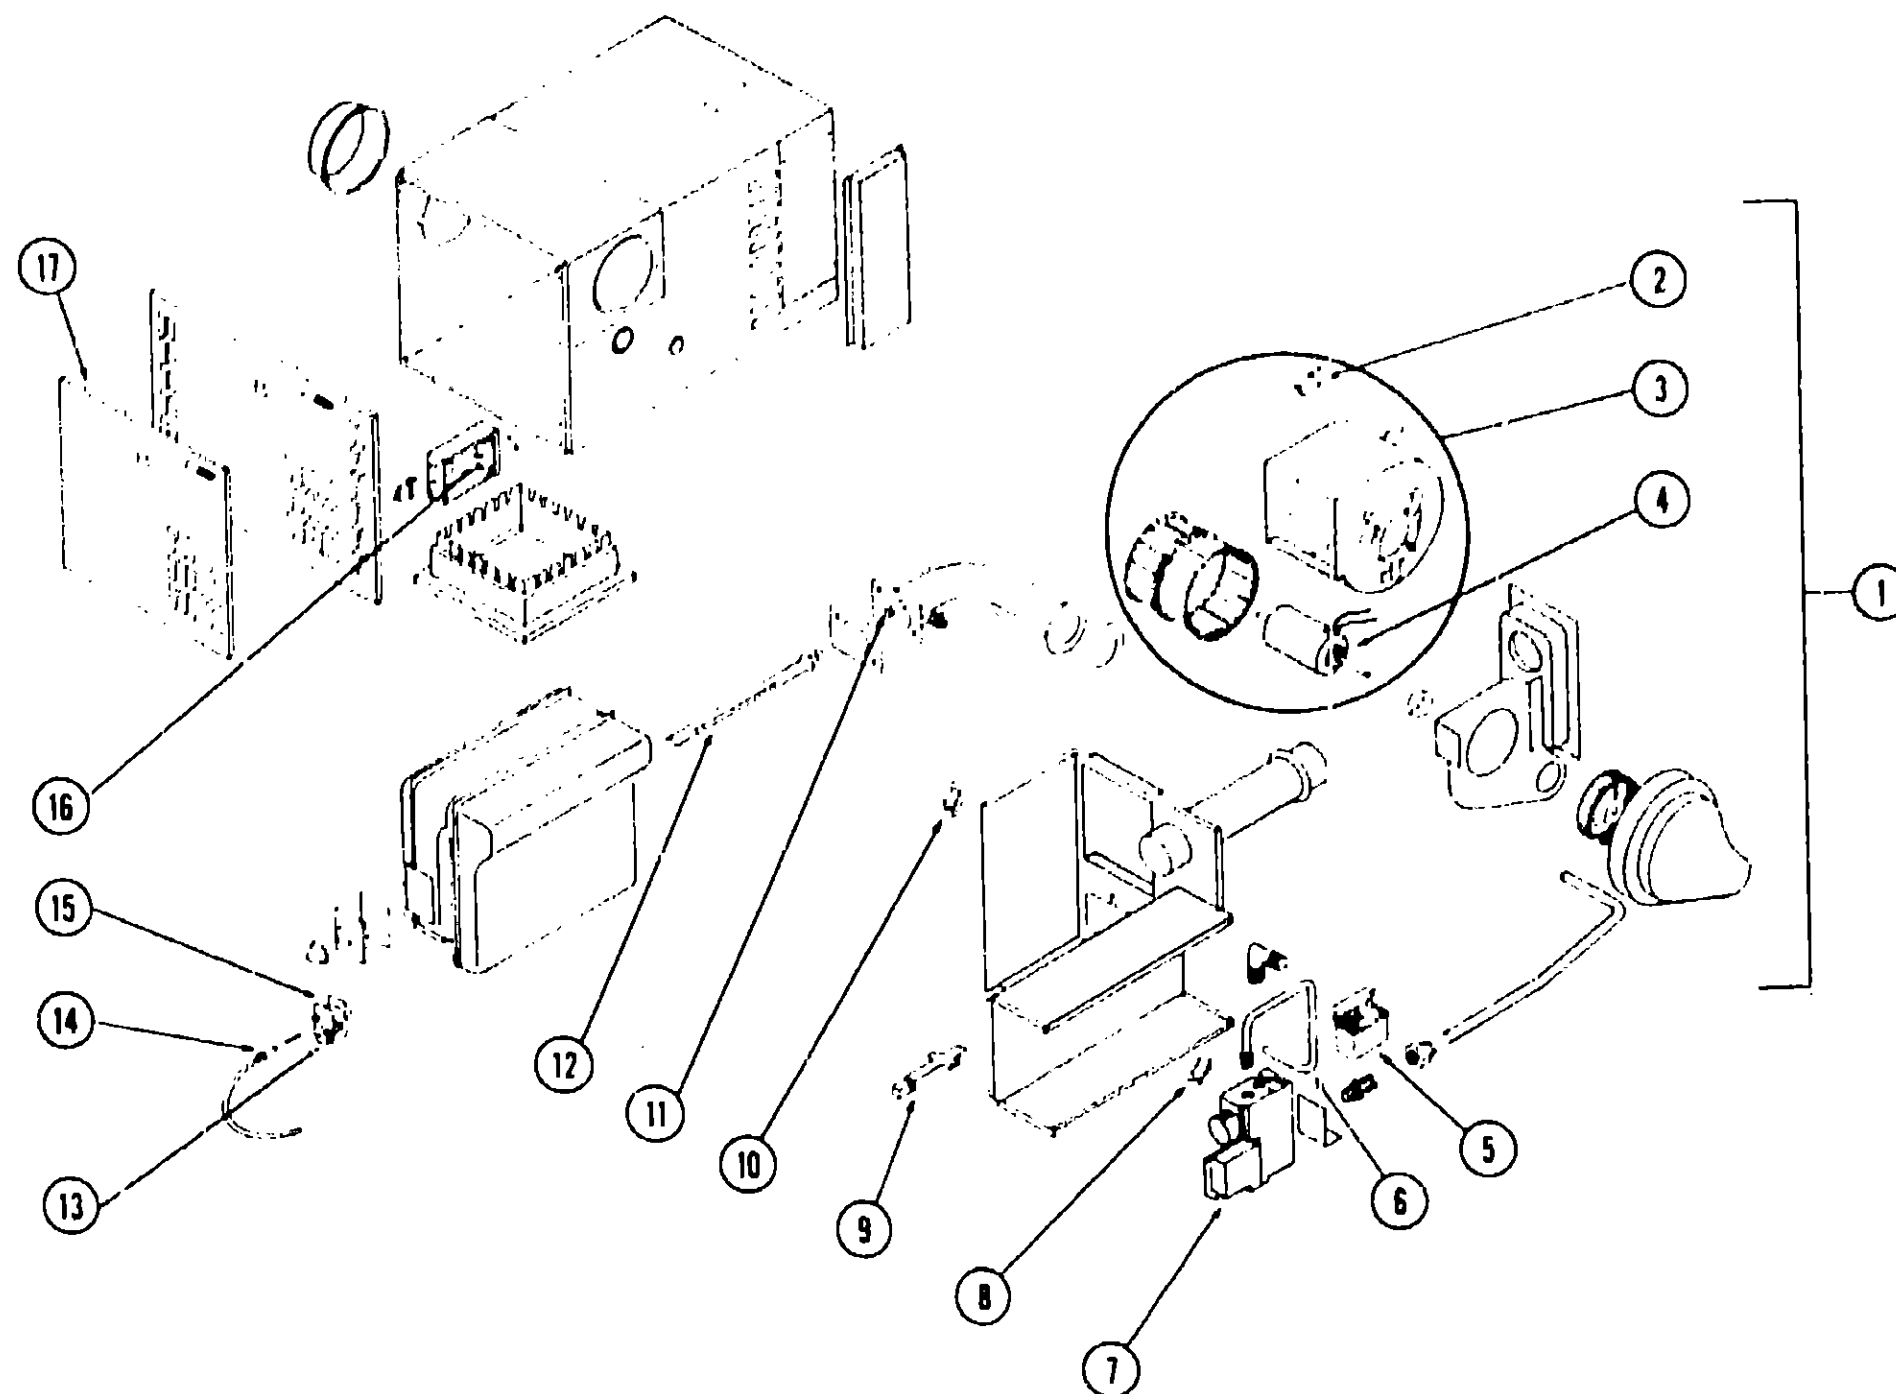

FURNACE GROUP (CONTINUED)

FURNACE - COLEMAN - 4319

Key	Part Number	U/M	Description
1	052598-01-000	EA	Furnace - 19,000 BTU - Under Counter Mount - Coleman - 4319-729
2	049042-01-703	EA	Switch - Sail
3	049042-01-711	EA	Blower Assembly
4	049042-01-709	EA	Motor
5	700088-35-000	EA	Relay - 12 Volt - 3 Amp.
6	049042-01-707	EA	Tube - Pilot - Formed Steel
7	049042-01-704	EA	Valve - Gas - 12 Volt - 6 Amp.
8	049042-01-700	EA	Switch - Fan - Close 130° - Open 110°
9	049042-01-708	EA	Ignitor
10	049042-01-701	EA	Switch - Limit

Key	Part Number	U/M	Description
11	052598-C1-700	EA	Orifice - .049 Dia.
12	049042-01-710	EA	Burner - Aluminized Steel
13	049042-01-712	EA	Orifice - Pilot
14	049042-01-708	EA	Thermocouple
15	049042-01-705	EA	Pilot w/Orifice
16	049042-01-702	EA	Circuit Breaker
17	049042-02-000	EA	Door - Front - Return / ir
.	039505-02-000	EA	Thermostat - Wall Mount - Coleman
.			Not Illustrated

C-17

1975-1979 COMMON ITEMS FICHE TABLE OF CONTENTS

Introduction	A-1 - A-2
Air Conditioner Group	A-3 - A-14
Cabinetry Hardware Group	A-15 - B-18
Chevrolet Chassis Parts Group	B-19 - B-24
Control Center Group	C-1 - C-2
Furnace Group	C-3 - D-12
Generator Group	D-13 - E-4
Holding Tank Group	E-5 - E-24
Luggage Rack and Ladder Group	F-1 - F-6
Plumbing Hardware	F-7 - G-12
Range Group	G-13 - H-2
Range Hood Group	H-3 - H-4
Refrigerator Group	H-5 - J-12
Roof Vent Group	J-13 - J-15
Speed Control Group	J-17 - K-2
Toilet Group	K-3 - K-8
Water Heater Group	K-9 - K-18
Wheel Cover Group	K-19 - K-20
Windshield Wiper/Washer Group	K-21 - L-4

FURNACE GROUP INDEX

Coleman - 4023 - 23,000 BTU	C-3 - C-4
Coleman - 4028 - 28,000 BTU	C-5 - C-6
Coleman - 4030 - 30,000 BTU	C-7 - C-8
Coleman - 4225 - 23,000 BTU	C-9 - C-10
Coleman - 4230 - 23,000 BTU	C-11 - C-12
Coleman - 4235 - 31,000 BTU	C-13 - C-14
Coleman - 4316 - 16,000 BTU	C-15 - C-16
Coleman - 4319 - 19,000 BTU	C-17 - C-18
Coleman - 4322 - 22,000 BTU	C-19 - C-20
Coleman - 4322 - 22,000 BTU w/Electric Ignition	C-21 - C-22
Coleman - 4328 - 28,000 BTU	C-23 - C-24
Coleman - 4328 - 28,000 BTU w/Electric Ignition	D-1 - D-2
Coleman - 4324 - 24,000 BTU w/Electronic Ignition	D-3 - D-4
Coleman - 4330 - 30,000 BTU w/Electronic Ignition	D-5 - D-6
Coleman - 4332 - 34,000 BTU w/Electronic Ignition	D-7 - D-8
Lear - Siegler - SRF32 - 32,000 BTU	D-9 - D-10
Suburban - NT16 - 16,000 BTU	D-11 - D-12

C-18