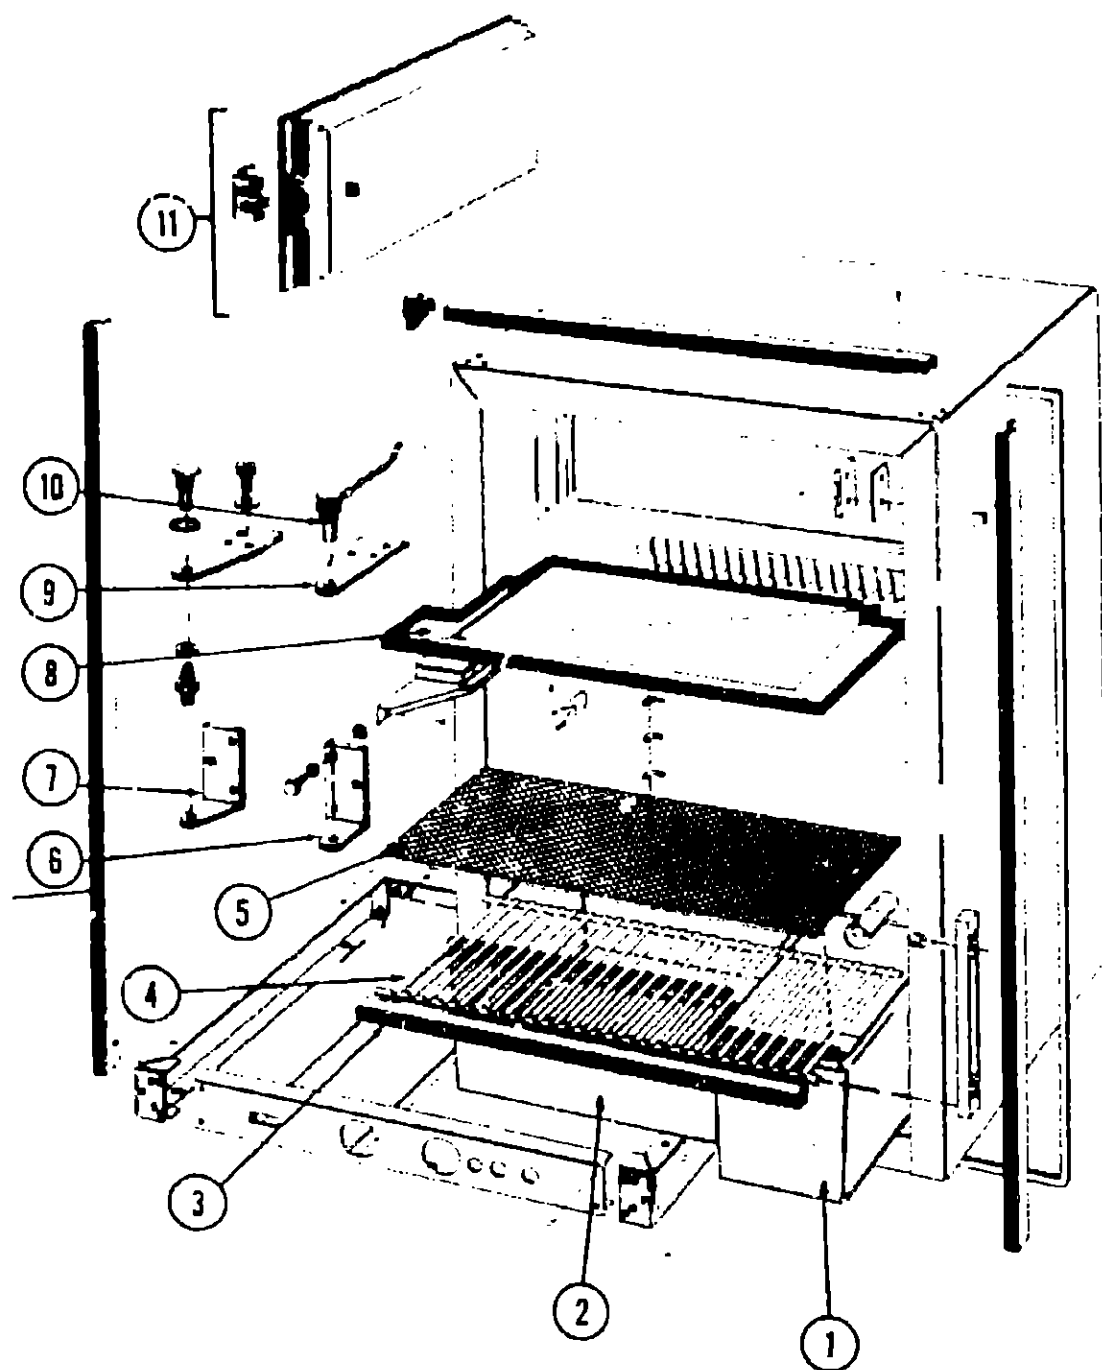

REFRIGERATOR GROUP (CONTINUED)

SIBIR REFRIGERATOR - ET150 (CONTINUED)

Key	Part Number	U/M	Description
1	049175-01-727	EA	Bin Salad
2	049175-01-728	EA	Bin Salad Large
3	049175-01-723	EA	Trim - Shelf
4	049175-01-722	EA	Shelf - Wire
5	049175-01-725	EA	Shelf - Glass
6	049175-01-703	EA	Bracket - Hinge Bottom - Right Hand
7	049175-01-702	EA	Bracket - Hinge Bottom - Left Hand
8	049175-01-724	EA	Drip Tray
9	049175-01-704	EA	Bracket - Hinge - Upper Left and Right
10	049175-01-742	EA	Pin - Travel Lock Top
11	049175-01-739	EA	Freezer Door Asm.
	054450-01-000	EA	Bubble Level - Refrigerator
	065792-01-000	EA	Air Flow Kit - Sibir Refrigerator
	Not Illustrated