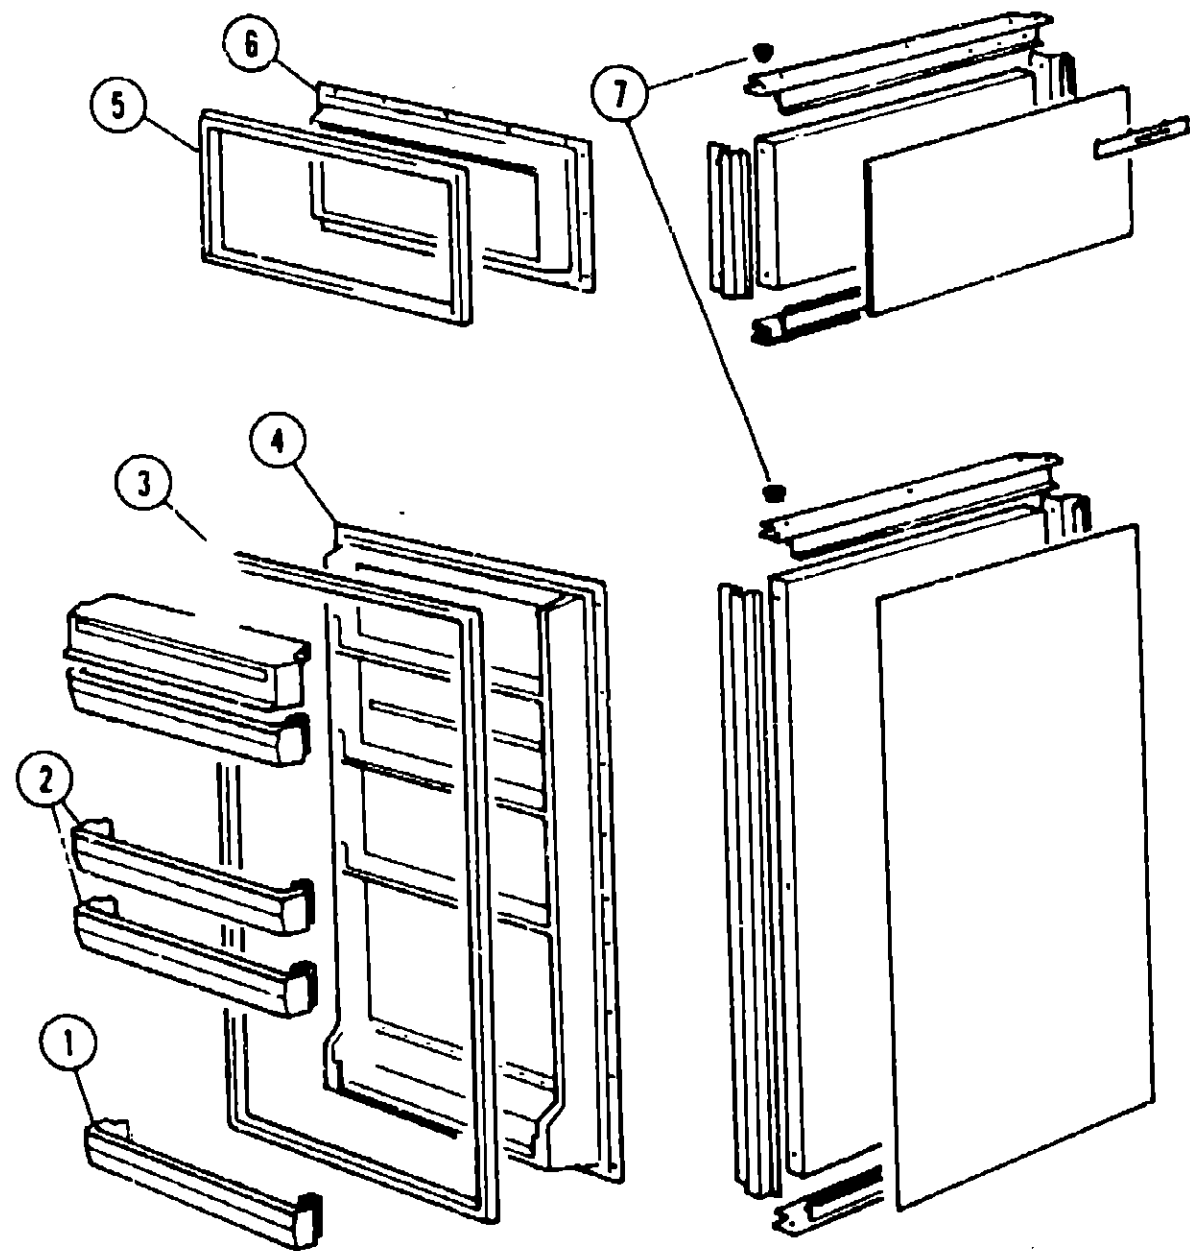

REFRIGERATOR GROUP (CONTINUED)

REFRIGERATOR GROUP (CONTINUED)

INSTAMATIC REFRIGERATOR - IM7 (CONTINUED)

Key	Part Number	U/M	Description
1	003336-01-730	EA	Compartment Door - White
2	003336-01-729	EA	Compartment - Door - White
3	003336-01-733	EA	Gasket - Refrigerator Door
4	003336-01-713	EA	Door Asm. - w/o Compartments
5	003336-01-749	EA	Gasket - Freezer Door
6	003336-01-712	EA	Door Asm. - Freezer w/o Decorations
7	003336-01-746	EA	Bushing - Door