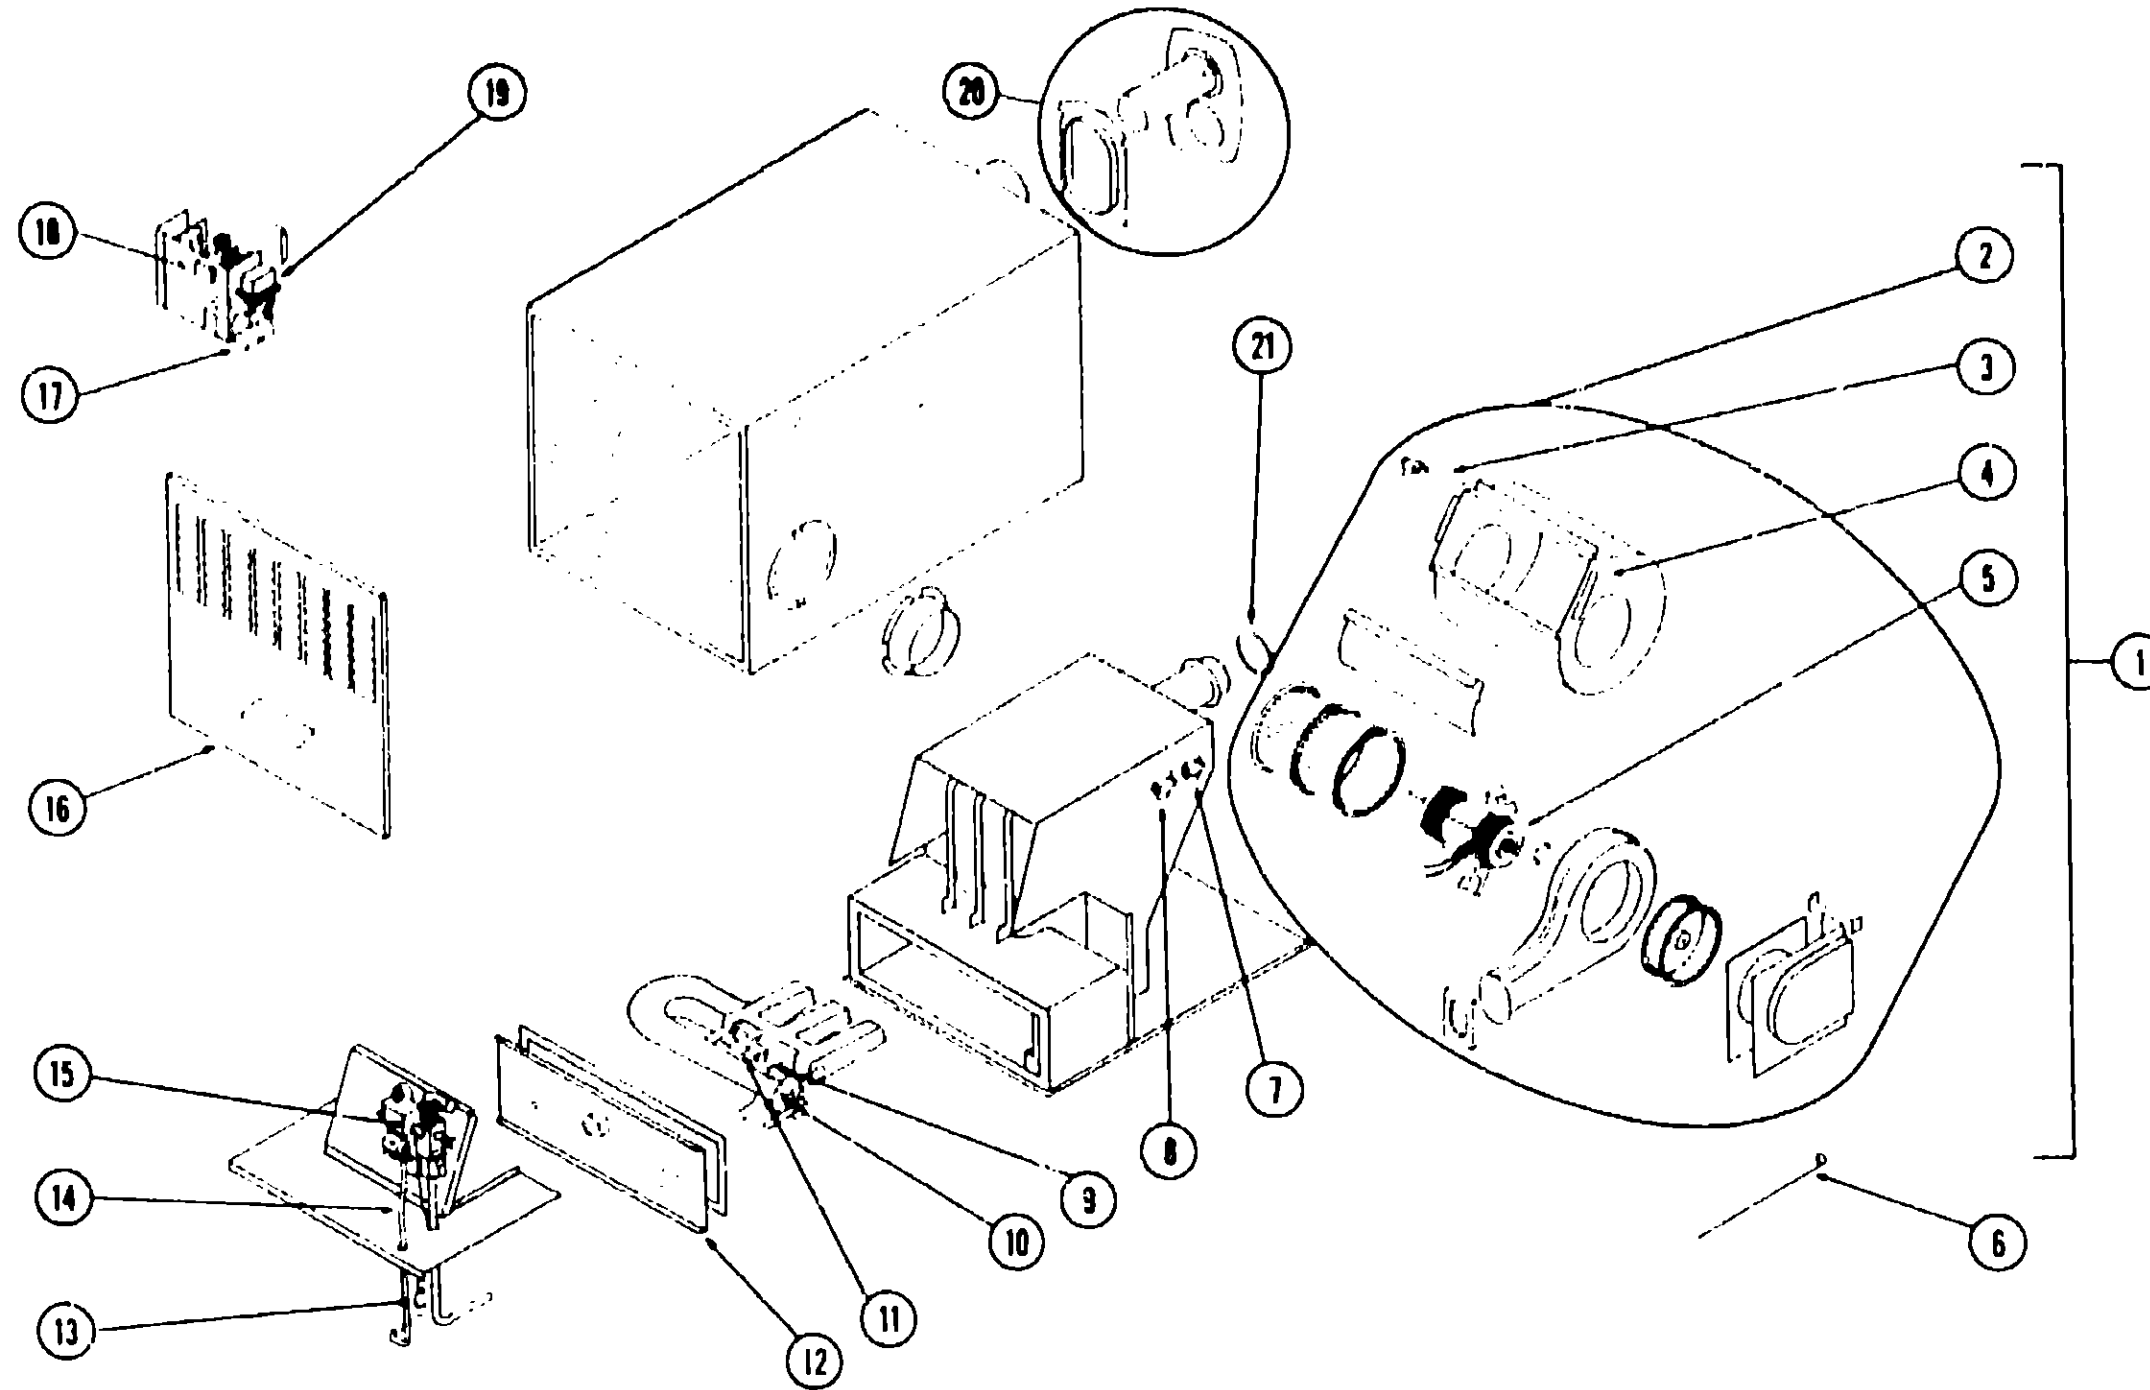

FURNACE GROUP (CONTINUED)

FURNACE - COLEMAN - 4235

Key	Part Number	U/M	Description
1	041605-01-000	EA	Furnace - Coleman - 31,000 BTU - 4235
2	041604-01-702	EA	Blower Asm. - Complete
3	041603-01-700	EA	Switch - Sail
4	041602-01-716	EA	Circuit Breaker
5	033269-01-729	EA	Motor - 12 Volt
6	041602-01-702	EA	Rod - Lighter w/Chain
7	700088-21-000	EA	Switch - Fan - Close 140° - Open 100°
8	041603-01-701	EA	Switch - Limit - Open 210° - Close 170°
9	041605-01-703	EA	Orifice - .063"
10	041603-01-707	EA	Coil - Igniter

Key	Part Number	U/M	Description
11	041602-01-701	EA	Pilot - Burner (w/Igniter and Pilot Spud)
12	041602-01-700	EA	Door - Burner - w/Gasket
13	041602-01-715	EA	Thermocouple
14	041602-01-717	EA	Tube - Pilot - Formed Steel
15	041603-01-703	EA	Gas Valve - Eaton
	041603-01-705	EA	Gas Valve - General Controls
	041603-01-710	EA	Kit - Gas Valve Conversion - General Controls
16	041605-01-700	EA	Panel - Front w/Latch
17	033269-01-714	EA	Capacitor - 1000 Mfd. - 50 Volt - DC
18	033269-01-734	EA	Switch - On/Off - 3 Terminal
19	700088-35-000	EA	Relay - 12 Volt - 3 Amp.
20	041606-01-000	EA	Vent Package
21	041602-01-707	EA	Gasket - Exhaust
			Not Illustrated

1975-1979 COMMON ITEMS FICHE TABLE OF CONTENTS

Introduction	A-1 - A-2
Air Conditioner Group	A-3 - A-14
Cabinetry Hardware Group	A-15 - B-18
Chevrolet Chassis Parts Group	B-19 - B-24
Control Center Group	C-1 - C-2
Furnace Group	C-3 - D-12
Generator Group	D-13 - E-4
Holding Tank Group	E-5 - E-24
Luggage Rack and Ladder Group	F-1 - F-6
Plumbing Hardware	F-7 - G-12
Range Group	G-13 - H-2
Range Hood Group	H-3 - H-4
Refrigerator Group	H-5 - J-12
Roof Vent Group	J-13 - J-15
Speed Control Group	J-17 - K-2
Toilet Group	K-3 - K-8
Water Heater Group	K-9 - K-18
Wheel Cover Group	K-19 - K-20
Windshield Wiper/Washer Group	K-21 - L-4

FURNACE GROUP INDEX

Coleman - 4023 - 23,000 BTU	C-3 - C-4
Coleman - 4028 - 28,000 BTU	C-5 - C-6
Coleman - 4030 - 30,000 BTU	C-7 - C-8
Coleman - 4225 - 23,000 BTU	C-9 - C-10
Coleman - 4230 - 28,000 BTU	C-11 - C-12
Coleman - 4235 - 31,000 BTU	C-13 - C-14
Coleman - 4316 - 16,000 BTU	C-15 - C-16
Coleman - 4319 - 19,000 BTU	C-17 - C-18
Coleman - 4322 - 22,000 BTU	C-19 - C-20
Coleman - 4322 - 22,000 BTU w/Electric Ignition	C-21 - C-22
Coleman - 4328 - 28,000 BTU	C-23 - C-24
Coleman - 4328 - 28,000 BTU w/Electric Ignition	D-1 - D-2
Coleman - 4324 - 24,000 BTU w/Electronic Ignition	D-3 - D-4
Coleman - 4330 - 30,000 BTU w/Electronic Ignition	D-5 - D-6
Coleman - 4332 - 34,000 BTU w/Electronic Ignition	D-7 - D-8
Lear - Siegler - SRF32 - 32,000 BTU	D-9 - D-10
Suburban - NT16 - 16,000 BTU	D-11 - D-12