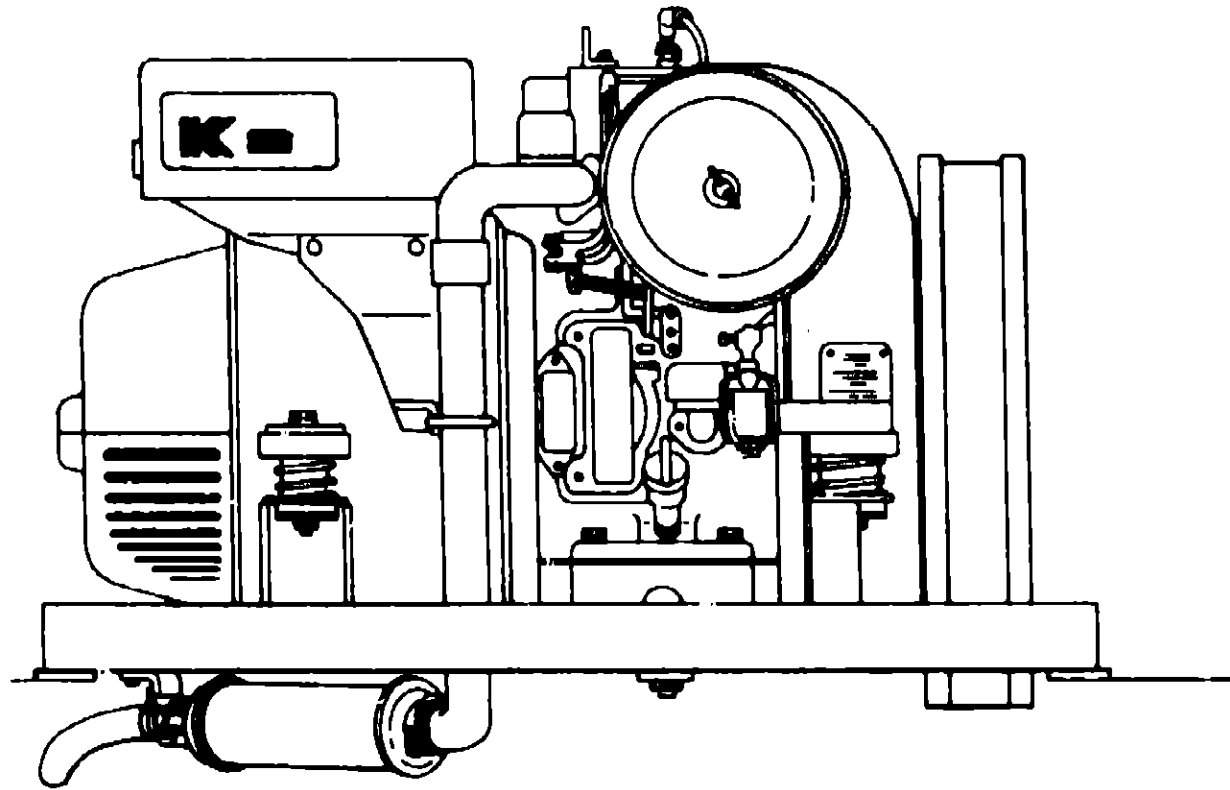

GENERATOR GROUP (CONTINUED)

KOHLER GENERATOR - 5.0KW

Key	Part Number	U/M	Description
	040506-01-000	EA	Generator Asm. - 5.0KW - Kohler

Key	Part Number	U/M	Description
	040504-01-700	EA	Gasket - Fuel Bowl
	040504-01-711	EA	Gasket - Breaker - Point Cover
	040504-01-721	EA	Repair Kit - Carburetor
	040506-01-749	EA	Gasket - Head
	040506-01-724	EA	Gasket - Valve Cover
	040506-01-702	EA	Condenser
	040506-01-747	EA	Gasket - Breather Cover
	040505-01-738	EA	Brush - AC
	040505-01-739	EA	Spring - AC or DC Brush
	040505-01-740	EA	Brush - DC
	040504-01-782	EA	Tee - Rubber - Mounting
	040504-01-783	EA	Cup - Rubber - Mounting
	040506-01-721	EA	Controller
	040504-01-722	EA	Coil - Ignition
	040506-01-731	EA	Gasket - Oil Pan
	040506-01-778	EA	Pump - Fuel
	040504-01-744	EA	Element - Air Cleaner
	040506-01-713	EA	Points - Breaker
	040506-01-720	EA	Relay - Electric Start
	040506-01-775	EA	Repair Kit - Automatic Choke
	040506-01-797	EA	Filter - Breather