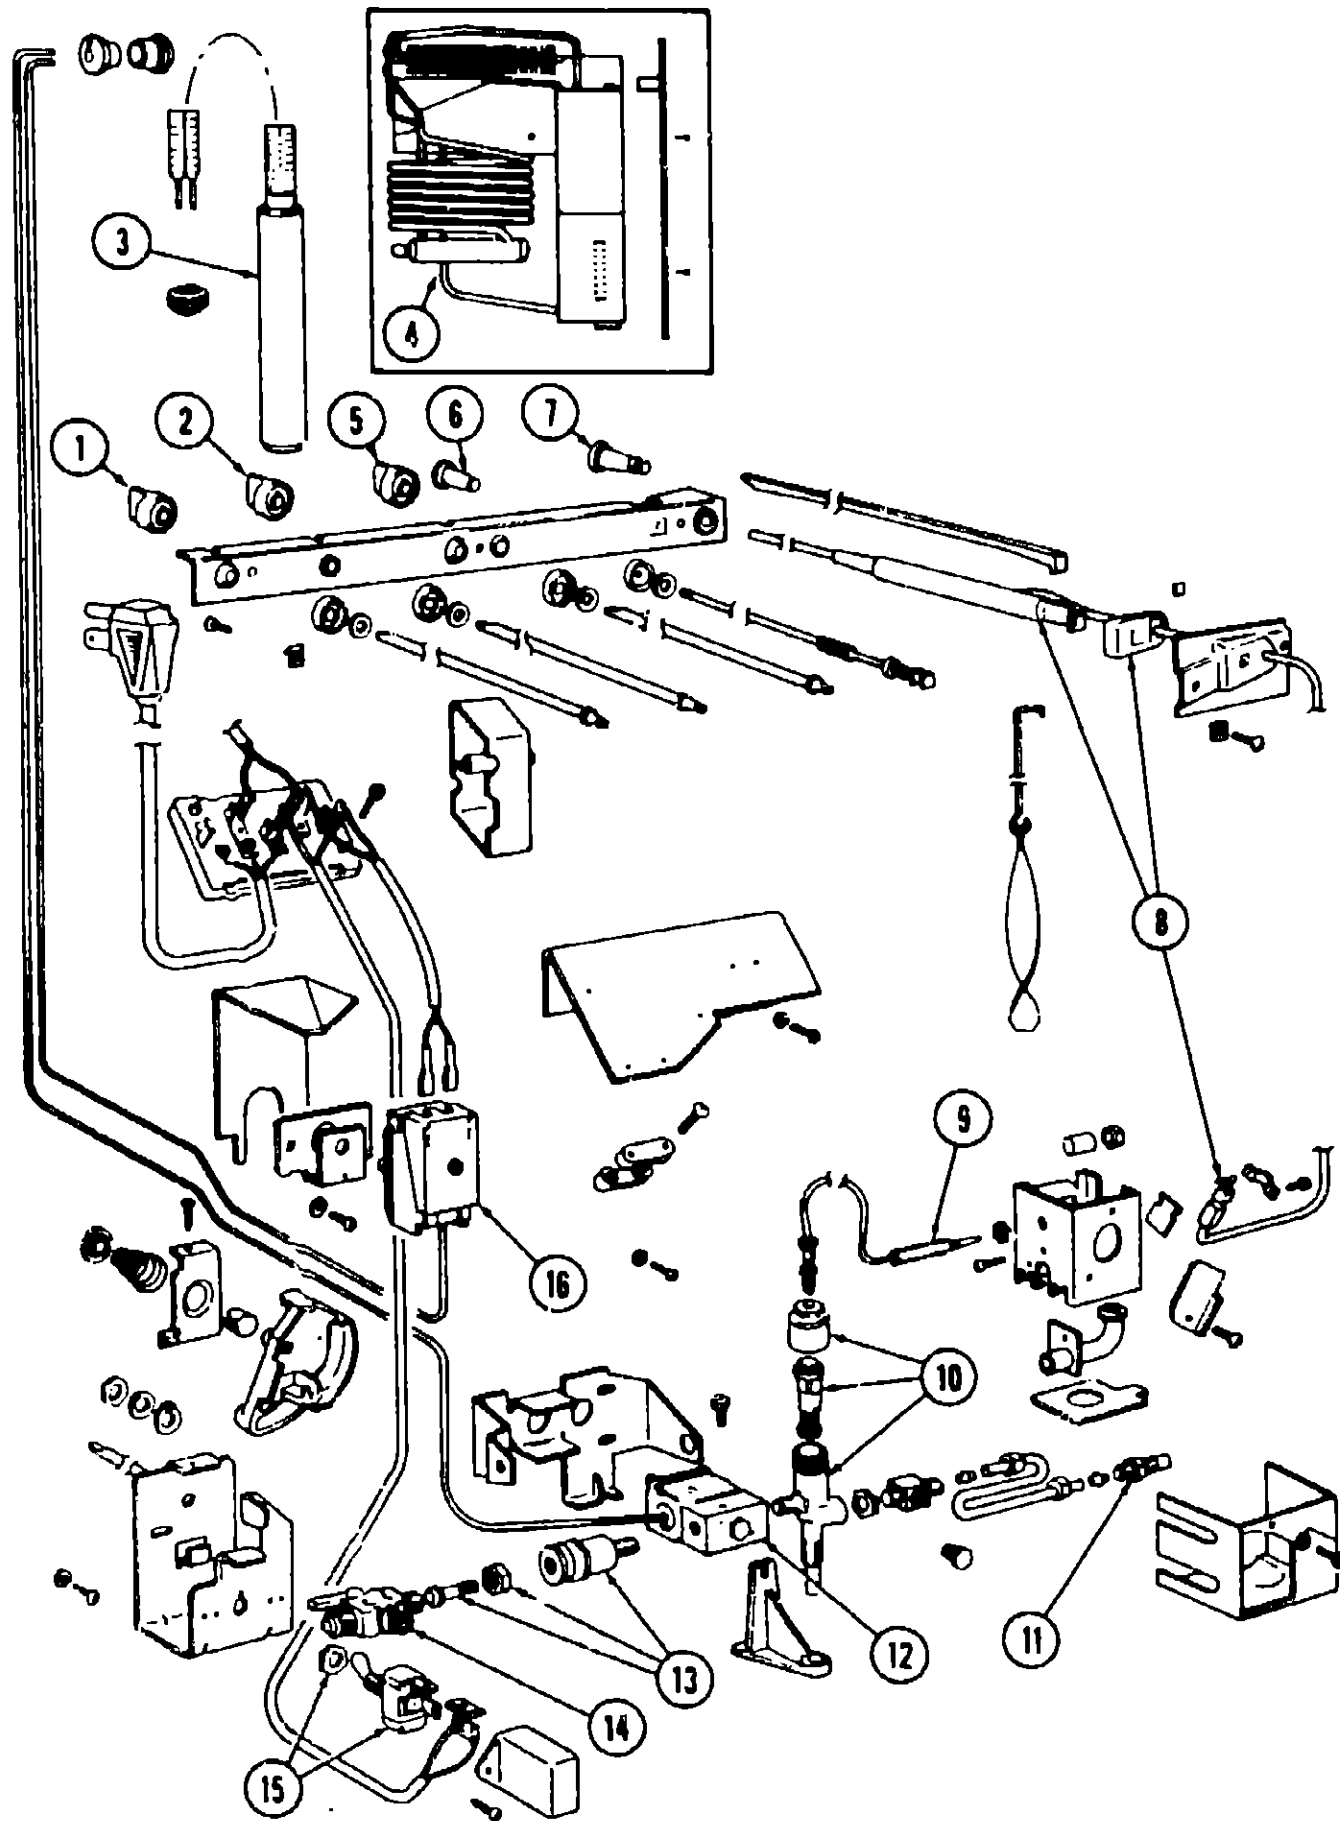

REFRIGERATOR GROUP (CONTINUED)

DOMETIC REFRIGERATOR - RM66 (CONTINUED)

Key	Part Number	U/M	Description
1	700083-03-000	EA	Knob - Electric Thermostat - Brown
2	700083-28-000	EA	Knob - Gas Valve - Brown
3	700084-15-000	EA	Heater - 110 Volt Electric - 135 Watt
4	700084-06-000	EA	Cooling Unit (Includes Electric Heater)
5	700083-48-000	EA	Knob - Gas Thermostat - Brown
6	700083-30-000	EA	Knob - Pull - Brown
7	700083-32-000	EA	Knob - Pull - Brown
8	700083-37-000	EA	Lighter - Piezo - Complete
9	700083-78-000	EA	Element - Thermocouple
10	700083-79-000	EA	Valve - Safety
11	700083-97-000	EA	Burner Jet - #51 - Butane
	700083-98-000	EA	Burner Jet - #52 - Propane
12	700083-75-000	EA	Thermostat - Gas - Complete
13	700083-72-000	EA	Filter - Gas - w/Nipple and Nut
14	700083-68-000	EA	Valve - Cut Off
15	700083-60-000	EA	Switch
16	700083-20-000	EA	Thermostat - Electric
			Not Illustrated

REFRIGERATOR GROUP (CONTINUED)

DOMETIC REFRIGERATOR - RM66 (CONTINUED)

1975-1979 COMMON ITEMS FICHE TABLE OF CONTENTS

Introduction	A-1 - A-2
Air Conditioner Group	A-3 - A-14
Cabinetry Hardware Group	A-15 - B-18
Chevrolet Chassis Parts Group	B-19 - B-24
Control Center Group	C-1 - C-2
Furnace Group	C-3 - D-12
Generator Group	D-13 - E-4
Holding Tank Group	E-5 - E-24
Luggage Rack and Ladder Group	F-1 - F-6
Plumbing Hardware	F-7 - G-12
Range Group	G-13 - H-2
Range Hood Group	H-3 - H-4
Refrigerator Group	H-5 - J-12
Roof Vent Group	J-13 - J-15
Speed Control Group	J-17 - K-2
Toilet Group	K-3 - K-8
Water Heater Group	K-9 - K-18
Wheel Cover Group	K-19 - K-20
Windshield Wiper/Washer Group	K-21 - L-4

REFRIGERATOR GROUP INDEX

Dometic - RM66	H-5 - H-8
Dometic - RM76	H-9 - H-13
Norcold - DF728	H-14
Instamatic - IM6	H-15 - H-18
Instamatic - IM7	H-19 - H-24
Sibir - ET150	I-1 - I-4
Sibir - ET230	I-5 - I-10
Sibir - ET150/2	I-11 - I-14
Sibir - ET230/2	I-15 - I-20
Winnebago - W6EG	I-21 - J-2
Winnebago - W7EG	J-3 - J-7
Winnebago - W8EG	J-8 - J-12