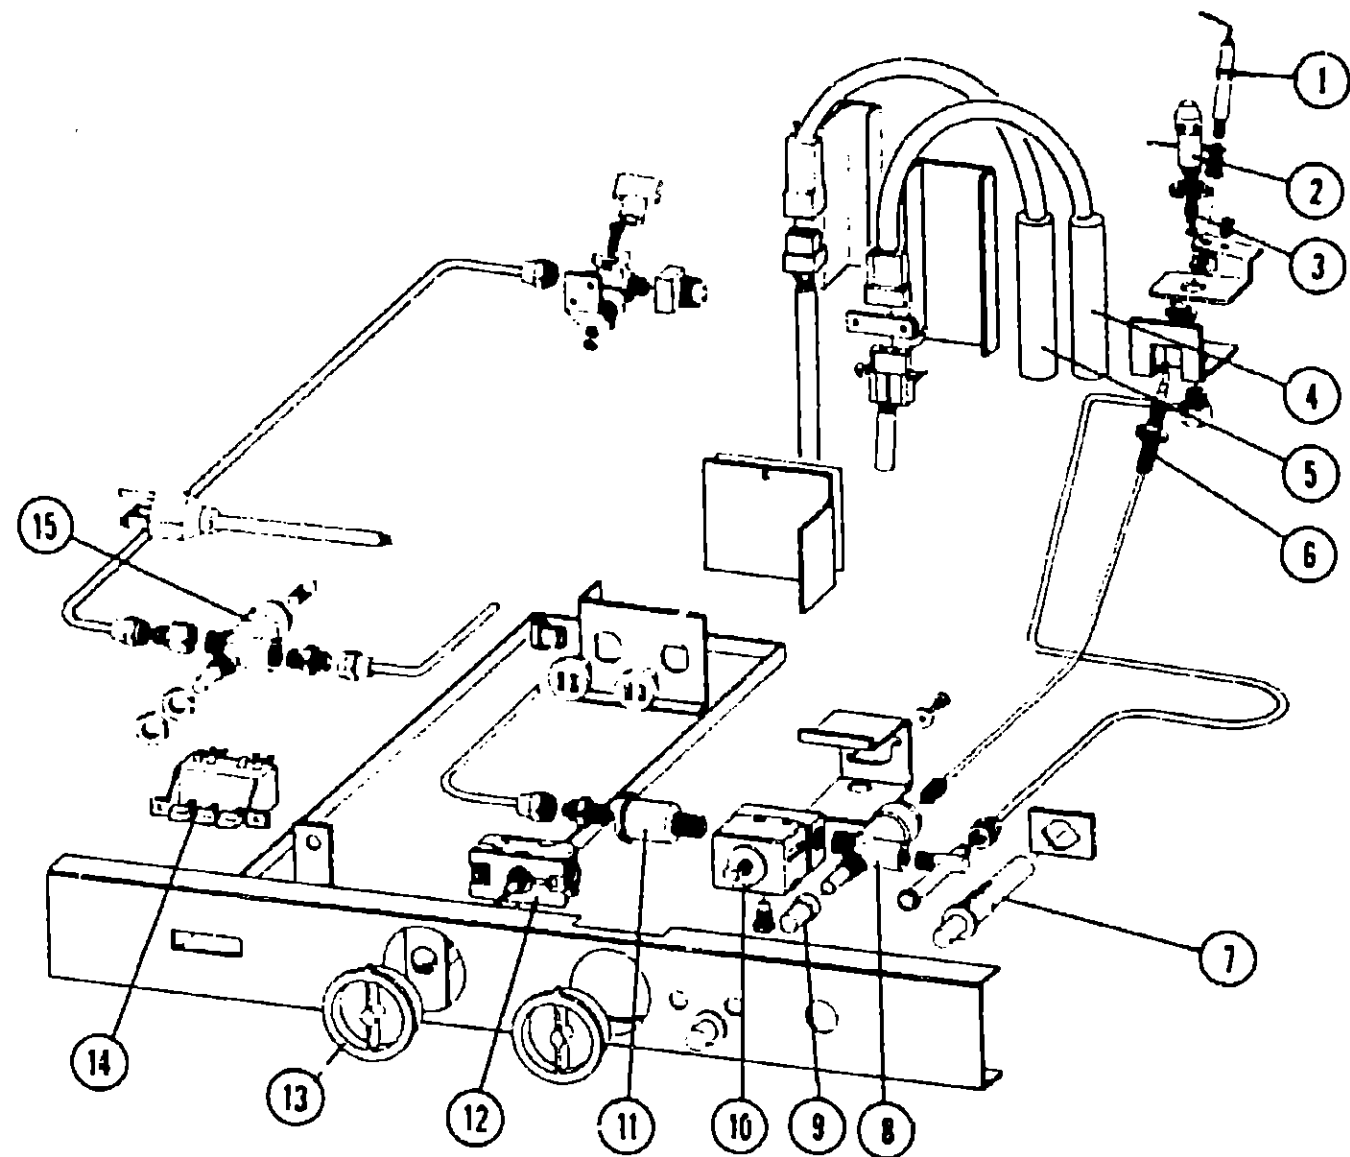

REFRIGERATOR GROUP (CONTINUED)

SIBIR REFRIGERATOR - ET150/2

Key	Part Number	U/M	Description
	049175-02-000	EA	Refrigerator - AC/DC/Gas - ET150/2 Sibir - One Door Model
1	049175-01-730	EA	Plug - Ignition
2	049175-01-736	EA	Head - Burner
3	049174-01-718	EA	Jet - Burner - Bray #13
4	049174-01-716	EA	Heater - 117 VAC - 220/95 Watt
5	049174-02-704	EA	Heater - 12 Volt - 160 Watt
6	049175-01-734	EA	Thermocouple
7	049175-01-737	EA	Igniter - Piezo
8	049175-01-733	EA	Valve - Safety
9	049174-01-754	EA	Cap - Pressure Test
10	049174-01-717	EA	Thermostat - Gas
11	049175-01-731	EA	Filter
12	049175-01-729	EA	Thermostat - Electric
13	049175-01-741	EA	Knob - Control
14	049174-02-703	EA	Switch - Push Button - 3 Way
15	049175-01-733	EA	Valve - Safety

REFRIGERATOR GROUP (CONTINUED)

SIBIR REFRIGERATOR - ET150.2 (CONTINUED)

1975-1979 COMMON ITEMS FICHE TABLE OF CONTENTS

Introduction	A-1 - A-2
Air Conditioner Group	A-3 - A-14
Cabinetry Hardware Group	A-15 - B-18
Chevrolet Chassis Parts Group	B-19 - B-24
Control Center Group	C-1 - C-2
Furnace Group	C-3 - D-12
Generator Group	D-13 - E-4
Holding Tank Group	E-5 - E-24
Luggage Rack and Ladder Group	F-1 - F-8
Plumbing Hardware	F-7 - G-12
Range Group	G-13 - H-2
Range Hood Group	H-3 - H-4
Refrigerator Group	H-5 - J-12
Roof Vent Group	J-13 - J-15
Speed Control Group	J-17 - K-2
Toilet Group	K-3 - K-8
Water Heater Group	K-9 - K-18
Wheel Cover Group	K-19 - K-20
Windshield Wiper/Washer Group	K-21 - L-4

REFRIGERATOR GROUP INDEX

Dometic - RM66	H-5 - H-8
Dometic - RM76	H-9 - H-13
Norcold - DE728	H-14
Instamatic - IM6	H-15 - H-18
Instamatic - IM7	H-19 - H-24
Sibir - ET150	I-1 - I-4
Sibir - ET230	I-5 - I-10
Sibir - ET150/2	I-11 - I-14
Sibir - ET230/2	I-15 - I-20
Winnebago - W6EG	I-21 - J-2
Winnebago - W7EG	J-3 - J-7
Winnebago - W8EG	J-8 - J-12