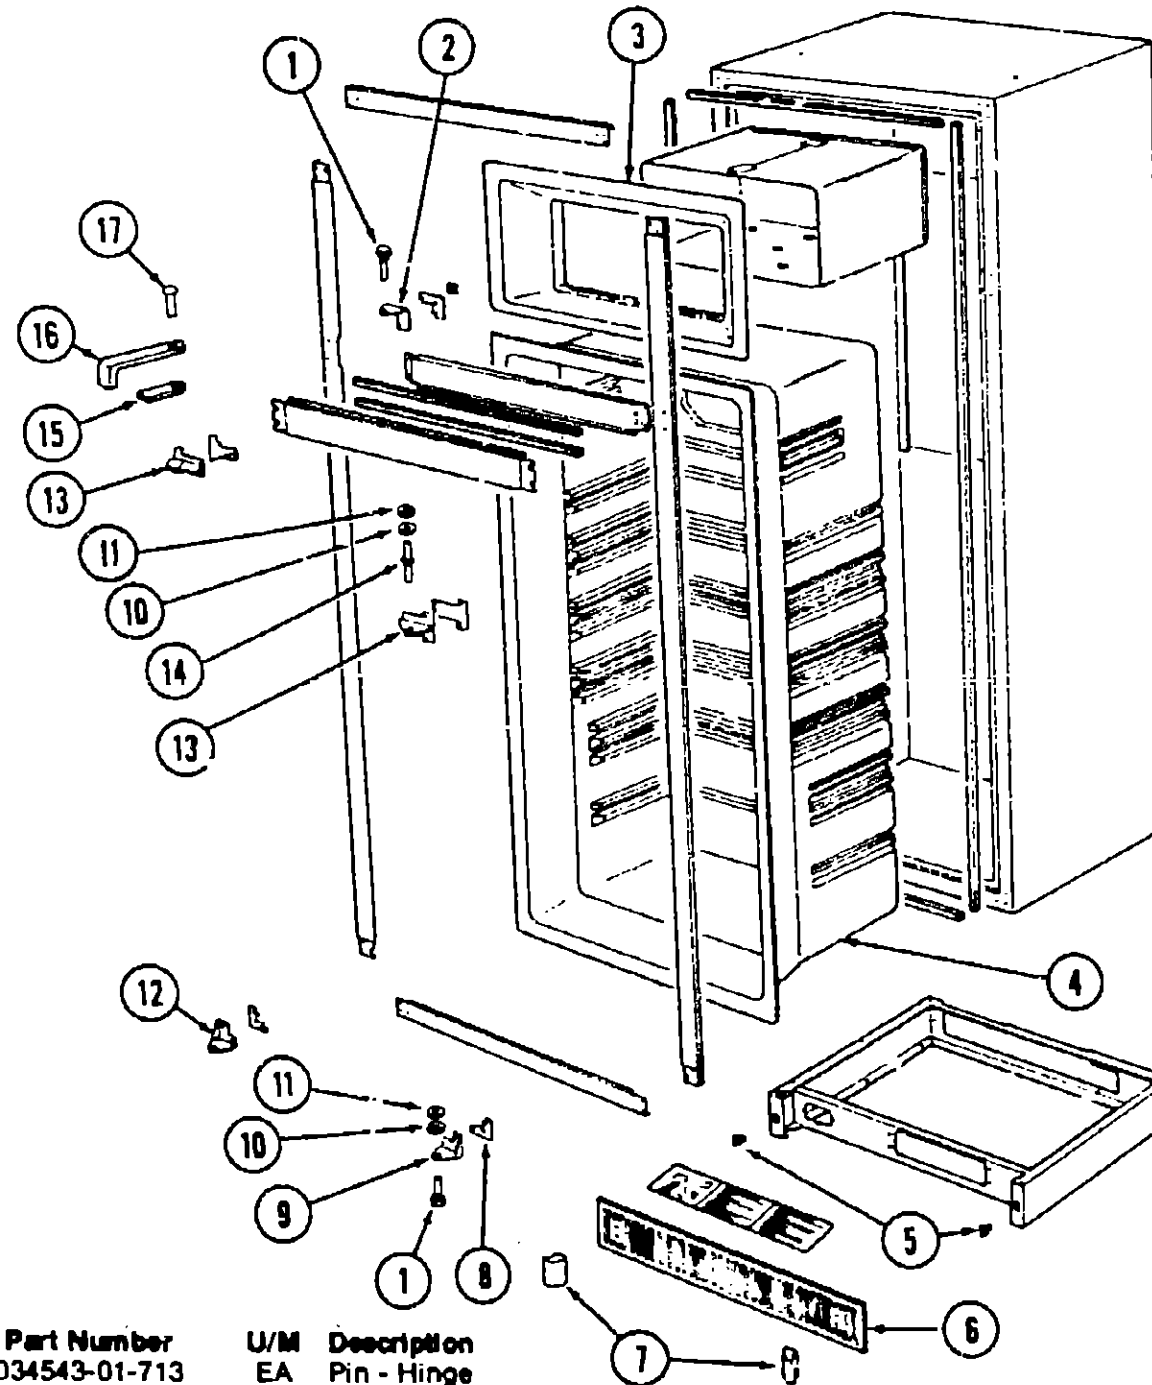

REFRIGERATOR GROUP (CONTINUED)

WINNEBAGO REFRIGERATOR - W7EG (CONTINUED)

Key	Part Number	U/M	Description
1	034543-01-713	EA	Pin - Hinge
2	034543-01-781	EA	Hinge - Top Right
	034543-01-782	EA	Hinge - Top Left
3	034544-01-707	EA	Frame - Freezer Front
4	034544-01-705	EA	Liner - Refrigerator Box
5	034543-01-727	EA	Catch - Front Apron
6	034544-01-738	EA	Apron - Front w/o Knobs
7	034543-01-726	EA	Knob - Apron - Left or Right
8	034543-01-709	EA	Packing - Hinge
9	034543-01-715	EA	Hinge - Bottom Right
10	034543-01-718	EA	Ring - Distance - Hinge
11	034543-01-717	EA	Ring - Distance - Hinge
12	034543-01-714	EA	Hinge - Bottom Left
13	034542-01-786	EA	Hinge - Center
14	034542-01-708	EA	Pin - Center Hinge
15	034542-01-759	EA	Base - Travel Latch
16	034542-01-709	EA	Latch - Travel
17	034543-01-778	EA	Screw - Travel Latch
	054450-01-000	EA	Bubble Level - Refrigerator

1975-1979 COMMON ITEMS FICHE TABLE OF CONTENTS

Introduction	A-1 - A-2
Air Conditioner Group	A-3 - A-14
Cabinetry Hardware Group	A-15 - B-18
Chevrolet Chassis Parts Group	B-19 - B-24
Control Center Group	C-1 - C-2
Furnace Group	C-3 - D-12
Generator Group	D-13 - E-4
Holding Tank Group	E-5 - E-24
Luggage Rack and Ladder Group	F-1 - F-6
Plumbing Hardware	F-7 - G-12
Range Group	G-13 - H-2
Range Hood Group	H-3 - H-4
Refrigerator Group	H-5 - J-12
Roof Vent Group	J-13 - J-15
Speed Control Group	J-17 - K-2
Toilet Group	K-3 - K-8
Water Heater Group	K-9 - K-18
Wheel Cover Group	K-19 - K-20
Windshield Wiper/Washer Group	K-21 - L-4

REFRIGERATOR GROUP INDEX

Dometic - RM66	H-5 - H-8
Dometic - RM76	H-9 - H-13
Norcold - DE728	H-14
Instamatic - IM6	H-15 - H-18
Instamatic - IM7	H-19 - H-24
Sibir - ET150	I-1 - I-4
Sibir - ET230	I-5 - I-10
Sibir - ET150/2	I-11 - I-14
Sibir - ET230/2	I-15 - I-20
Winnebago - W6EG	I-21 - J-2
Winnebago - W7EG	J-3 - J-7
Winnebago - W8EG	J-8 - J-12