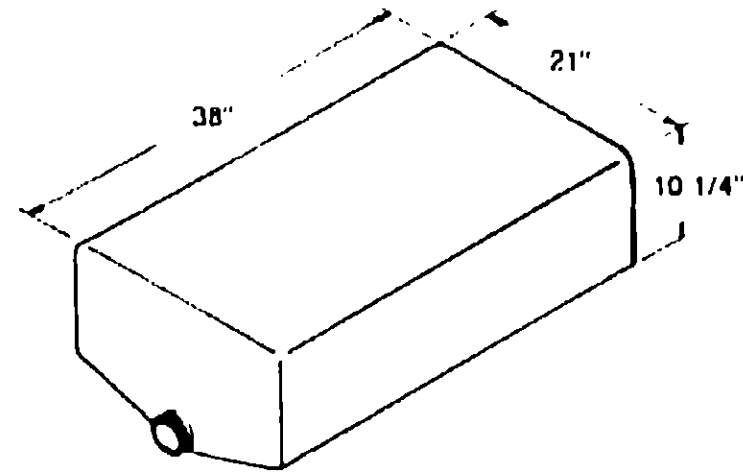

HOLDING TANK GROUP

Key Part Number U/M Description
014903-01-000 EA Holding Tank - Plastic - w/o Fittings

Used as a sewage tank
*Used as a gray water tank

1975 WINNEBAGO	1976 WINNEBAGO	1977 WINNEBAGO	1978 WINNEBAGO
D23 D23L D25 D25C D25CL D27C D27CL D25CU D25CUL D27CU D27CUL *D29CURB *D25	MW25C MW25CD	MWC25 MWC25 D	WC525RB J1
1975 ITASCA	1976 ITASCA	1977 ITASCA	1978 ITASCA
C24C C25A C27A C27AL	C25C C25A	C25C C25CD C25A C25AD	ICP25RB