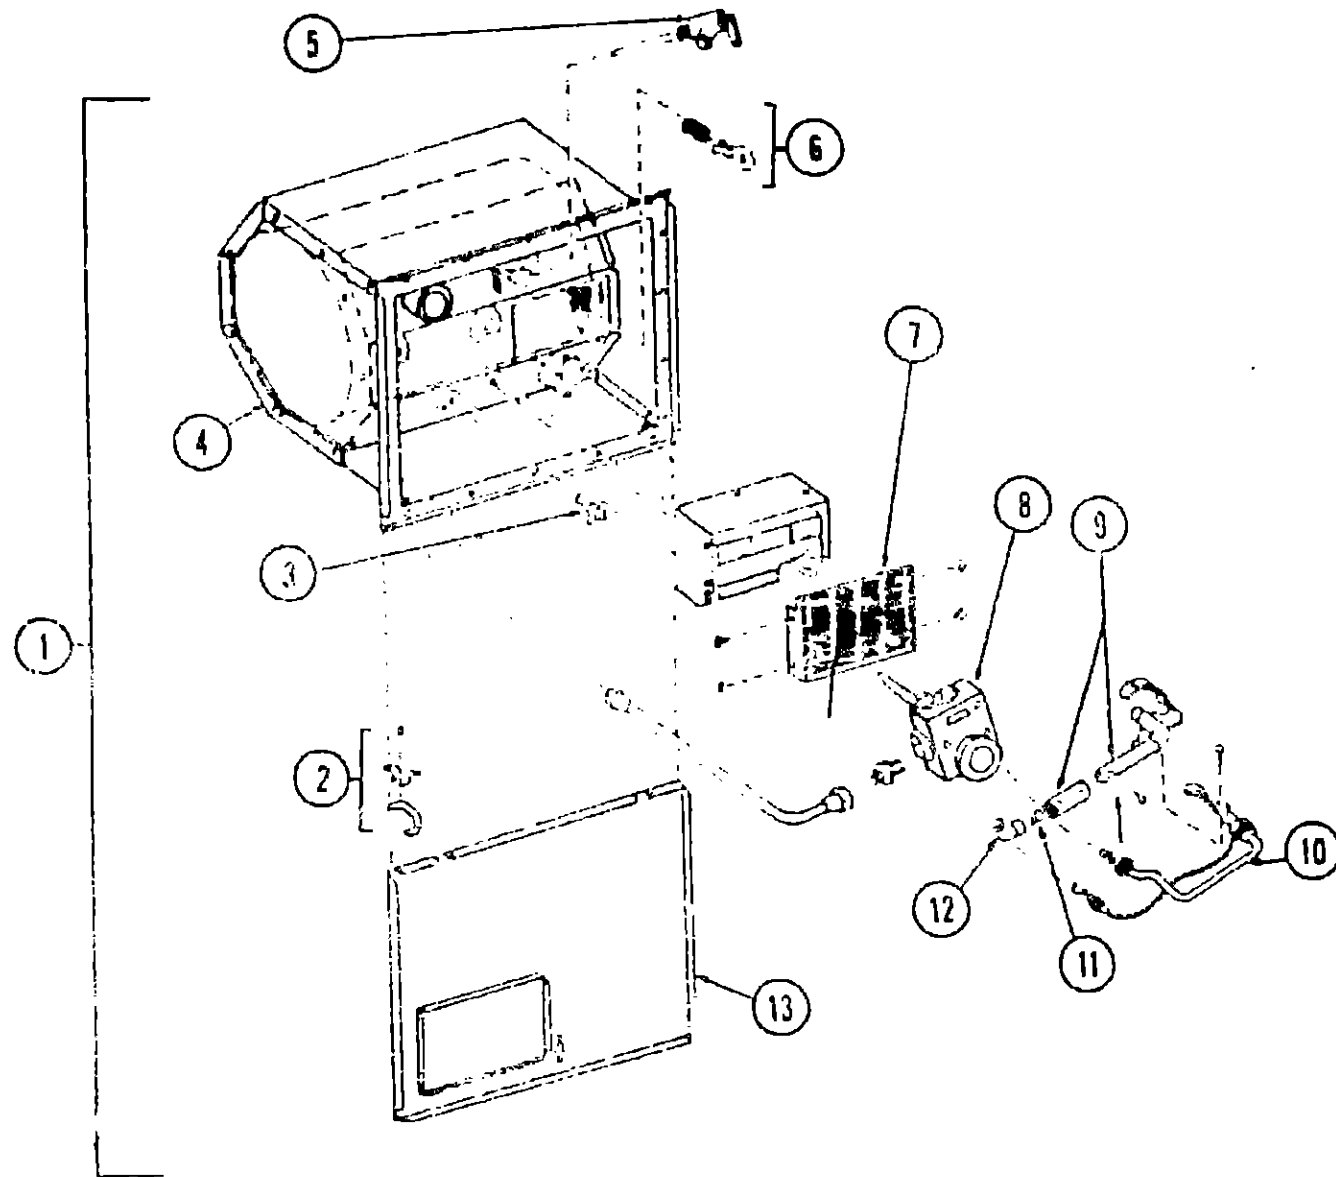

WATER HEATER GROUP (CONTINUED)

ATWOOD - w/o MOTOR AID - G6A2

Key	Part Number	U/M	Description
1	031952-01-000	EA	Water Heater (G6A2) w/o Outside Access Door
2	051391-01-700	EA	Hinge Kit w/Clip
3	051391-01-701	EA	Valve - Drain
4	051391-01-703	EA	Tank - Inner
5	051391-01-704	EA	Valve - Relief 1/2"
6	051391-01-705	EA	Cam Lock Fastener
7	051391-01-706	EA	Grille - Exhaust
8	051391-01-707	EA	Thermostat
9	051391-01-708	EA	Main Burner
10	051391-01-709	EA	Pilot - Safety
11	051391-01-710	EA	Orifice - Main Burner
12	051391-01-711	EA	Elbow - Main burner Orifice
13	003182-02-000	EA	Door - Water Heater - Beige
	003182-03-000	EA	Door - Water Heater - Off White
	051391-01-714	EA	Elbow - 45 x 3/8 F x 3/8 MPT - On Gas Thermostat