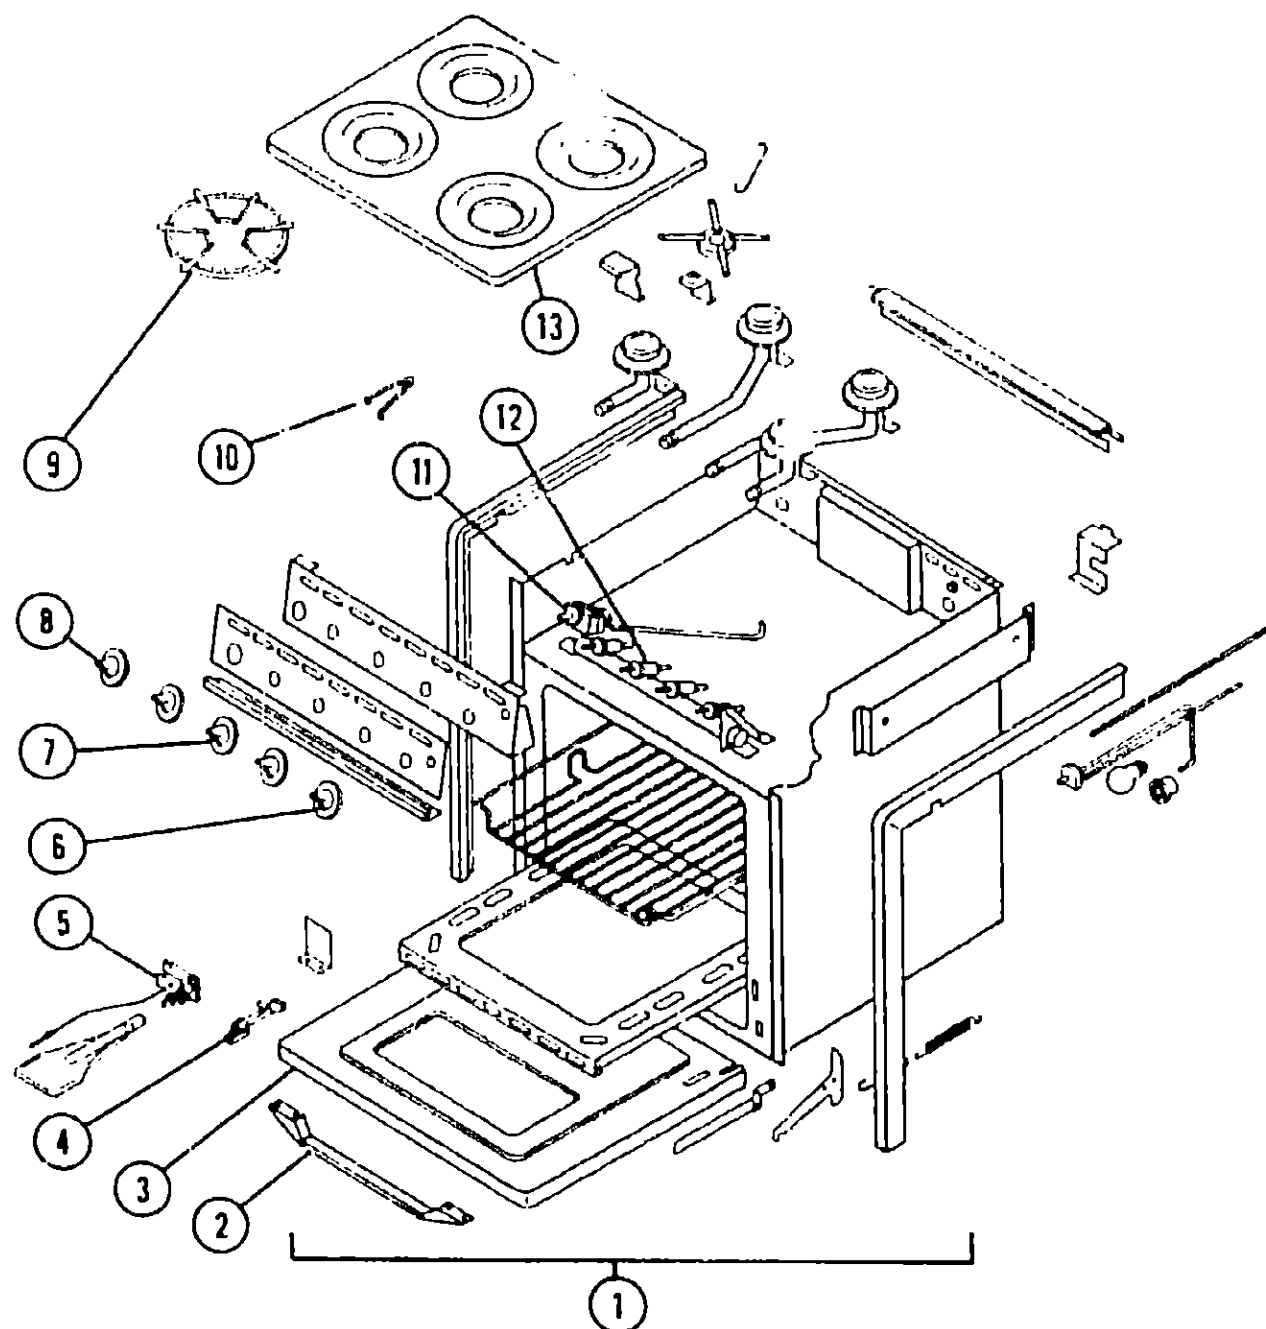

RANGE GROUP (CONTINUED)

RANGE GROUP (CONTINUED)

MAGIC CHEF - SMALL OVEN (BLACK)

Key	Part Number	U/M	Description
1	052583-01-000	EA	Range - 4 Burner - Small Oven - Black - Magic Chef
2	049045-01-711	EA	Handle - Door
3	052583-01-700	EA	Panel - Oven Door - Black
4	049045-01-706	EA	Pilot - Oven
5	049045-01-702	EA	Valve - Safety
6	049045-01-712	EA	Knob - Burner - Front
7	049045-01-713	EA	Knob - Burner - Rear
8	049045-01-714	EA	Knob - Thermostat
9	049045-01-716	EA	Grate
10	049045-01-715	EA	Clip - Grate
11	049045-01-701	EA	Thermostat - w/Top Lighter
	049045-01-720	EA	Thermostat - w/o Top Lighter
12	049045-01-703	EA	Valve - Top Burner
13	052583-01-701	EA	Top - Range - Black
	049045-01-717	EA	Switch - Oven Light
			Not Illustrated