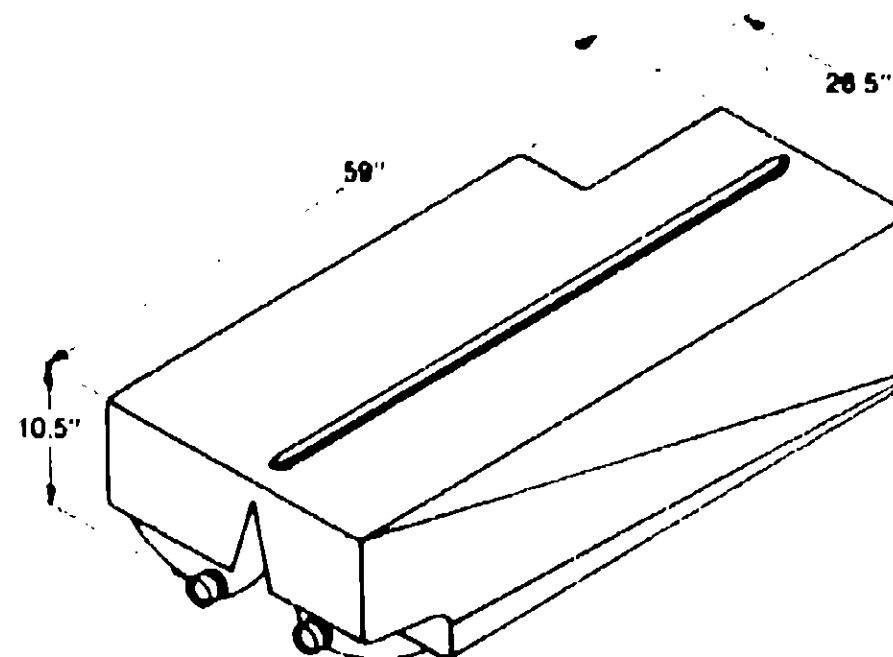

HOLDING TANK GROUP (CONTINUED)

Key Part Number U/M Description
051882-01-000 EA Holding Tank - Plastic - Double - w/o Fittings

Used as a sewage tank
*Used as a gray water tank

1976 WINNEBAGO	1978 ITASCA	1979 WINNEBAGO	1978 ITASCA
WDF23RG WDF26RT WDP26RK J2	IDF/ICF23RG IDF/ICF26RT	WDF26RT WDF23RG	ICF23RG ICF26RT

**1975-1979 COMMON ITEMS FICHE
TABLE OF CONTENTS**

Introduction	A-1 - A-2
Air Conditioner Group	A-3 - A-14
Cabinetry Hardware Group	A-15 - B-18
Chevrolet Chassis Parts Group	B-19 - B-24
Control Center Group	C-1 - C-2
Furnace Group	C-3 - D-12
Generator Group	D-13 - E-4
Holding Tank Group	E-5 - E-24
Luggage Rack and Ladder Group	F-1 - F-6
Plumbing Hardware	F-7 - G-12
Range Group	G-13 - H-2
Range Hood Group	H-3 - H-4
Refrigerator Group	H-5 - J-12
Roof Vent Group	J-13 - J-15
Speed Control Group	J-17 - K-2
Toilet Group	K-3 - K-6
Water Heater Group	K-9 - K-16
Wheel Cover Group	K-19 - K-20
Windshield Wiper/Washer Group	K-21 - L-4

**HOLDING TANK
INDEX**

Sewage and Gray Water Holding Tanks - Plastic and Fiberglass	E-5 - E-24