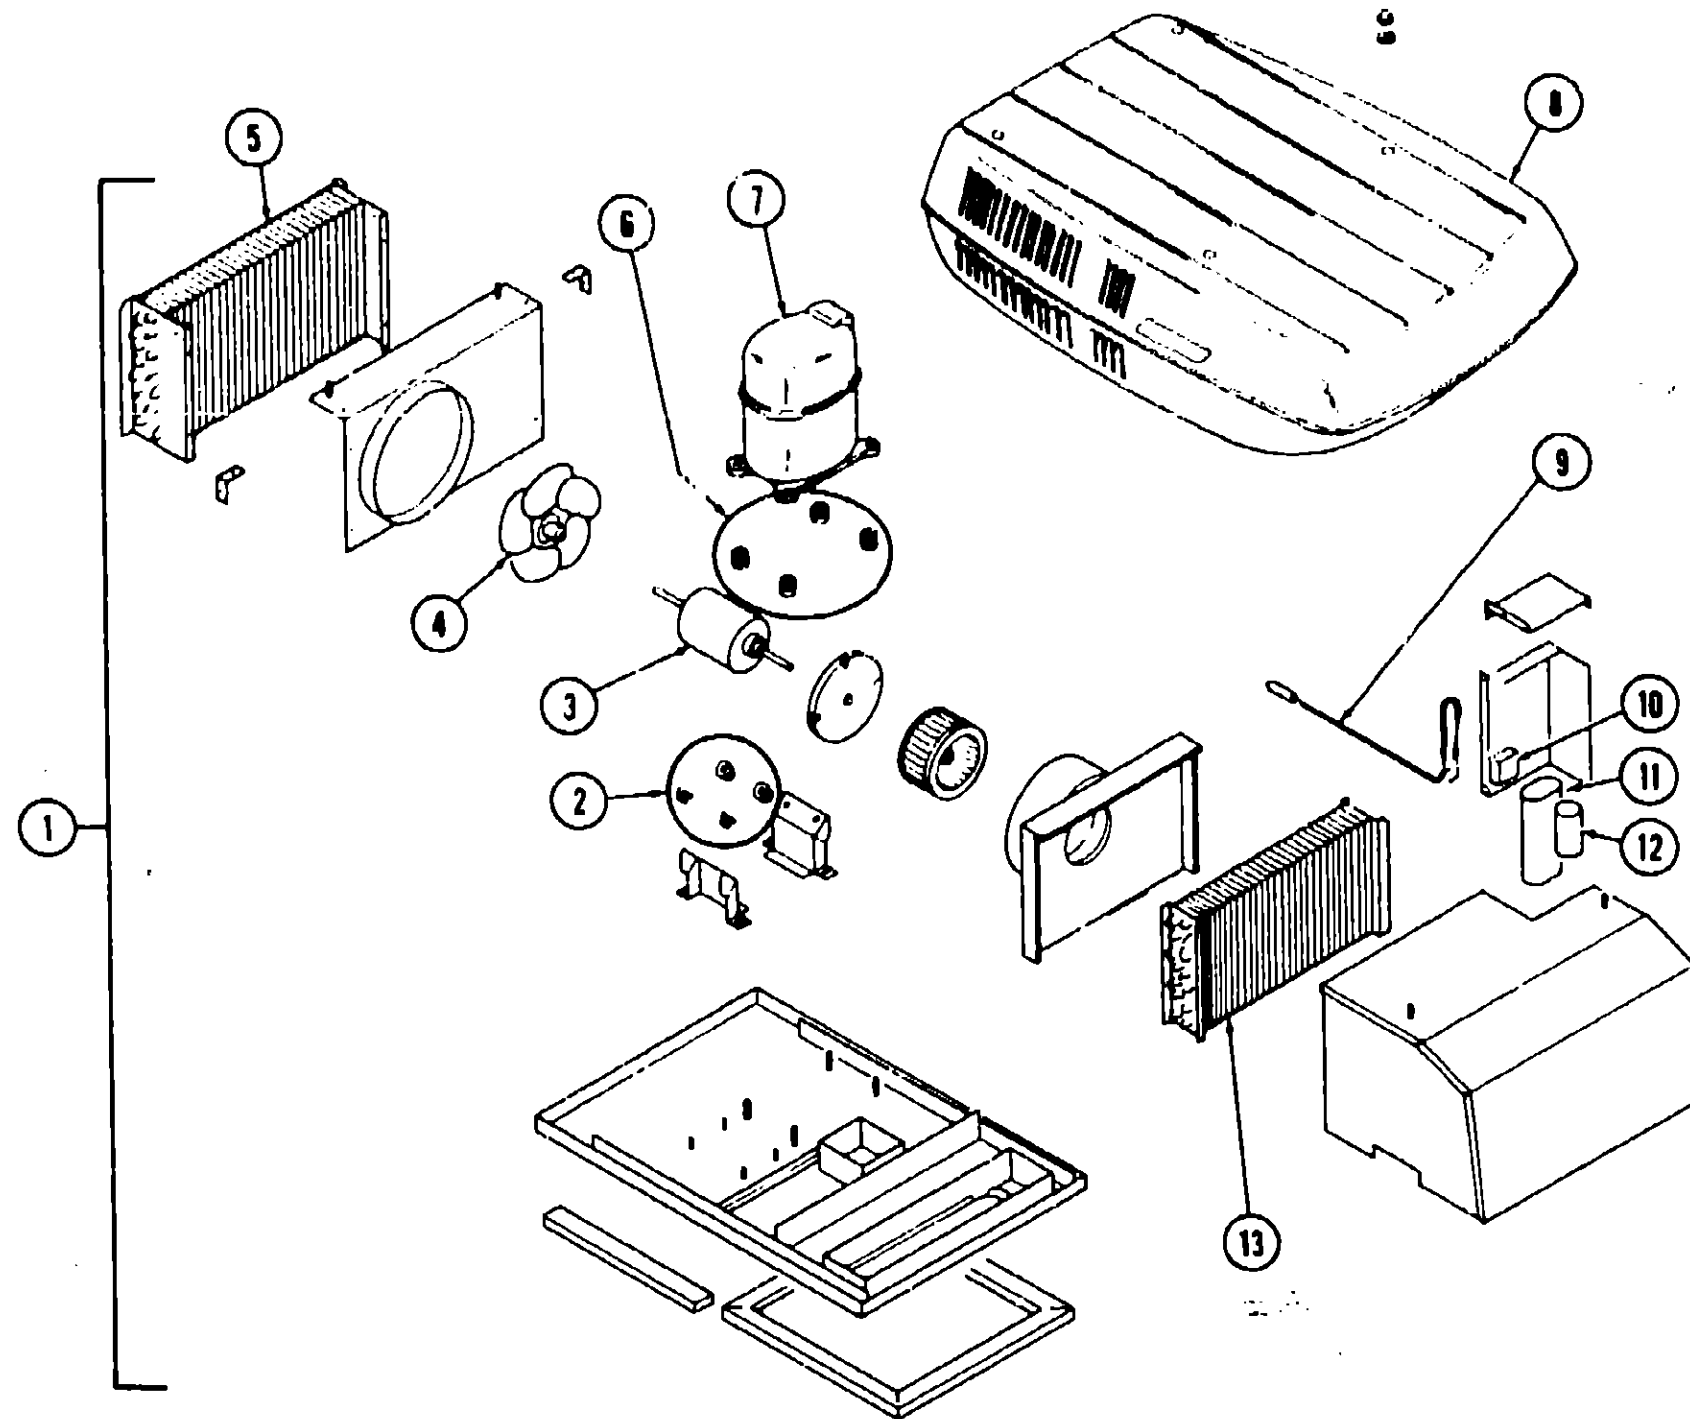

AIR CONDITIONER GROUP (CONTINUED)

AIR CONDITIONER - 13,500 BTU COLEMAN - 6722A907/908, 6747A907

Key	Part Number	U/M	Description
1	049774-01-000		This air conditioner is not available. It has been replaced with #G49774-02-000. The parts breakdown, as shown, is the same for both.
1	049774-02-000	EA	Air Conditioner - Roof Mount - 13,500 BTU Ivory Coleman - w/o Inside Shroud
2	049774-01-703	EA	Mount - Motor - Rubber - Package of 4
3	049774-01-702	EA	Motor - 115 Volt - 2.8 Amp.
4	037648-01-705	EA	Fan - 5 Blade - 11" Dia. - .50" Bore
5	037649-01-700	EA	Condenser Coil
6	034884-01-000	EA	Mount - Compressor - Neoprene
7	034882-01-000	EA	Compressor
8	049774-01-701	EA	Shroud - Outside - Plastic
9	037649-01-701	EA	Capillary Tube - Formed w/Strainer

A-9

Key	Part Number	U/M	Description
10	034871-01-000	EA	Relay - Start
11	034872-01-000	EA	Run Capacitor - 7.3 Mfd.
	034885-01-000	EA	Run Capacitor - 3.0 Mfd.
12	034886-01-000	EA	Start Capacitor - 5.8 - 16.0 Mfd.
13	037649-01-703	EA	Evaporator Coil - 10" x 17 7/8"
	042203-01-702	EA	Overload - Compressor
			Not Illustrated

1975-1979 COMMON ITEMS FICHE TABLE OF CONTENTS

Introduction	A-1 - A-2
Air Conditioner Group	A-3 - A-14
Cabinetry Hardware Group	A-15 - B-18
Chevrolet Chassis Parts Group	B-19 - B-24
Control Center Group	C-1 - C-2
Furnace Group	C-3 - D-12
Generator Group	D-13 - E-4
Holding Tank Group	E-5 - E-24
Luggage Rack and Ladder Group	F-1 - F-6
Plumbing Hardware	F-7 - G-12
Range Group	G-13 - H-2
Range Hood Group	H-3 - H-4
Refrigerator Group	H-5 - J-12
Roof Vent Group	J-13 - J-15
Speed Control Group	J-17 - K-2
Toilet Group	K-3 - K-8
Water Heater Group	K-9 - K-18
Wheel Cover Group	K-19 - K-20
Windshield Wiper/Washer Group	K-21 - L-4

AIR CONDITIONER GROUP INDEX

Mach I - 10,000 BTU - Coleman	A-3 - A-4
Mach III - 13,500 BTU - Coleman	A-5 - A-6
11,000 BTU - Coleman	A-7 - A-8
13,500 BTU - Coleman	A-9 - A-10
Inside Shroud - Mach I and III	A-11
Inside Shroud - 11,000 BTU - Cool Only	A-12
Inside Shroud - 13,500 BTU - Cool Only	A-13
Inside Shroud - 13,500 BTU - Heat & Cool	A-14

A-10