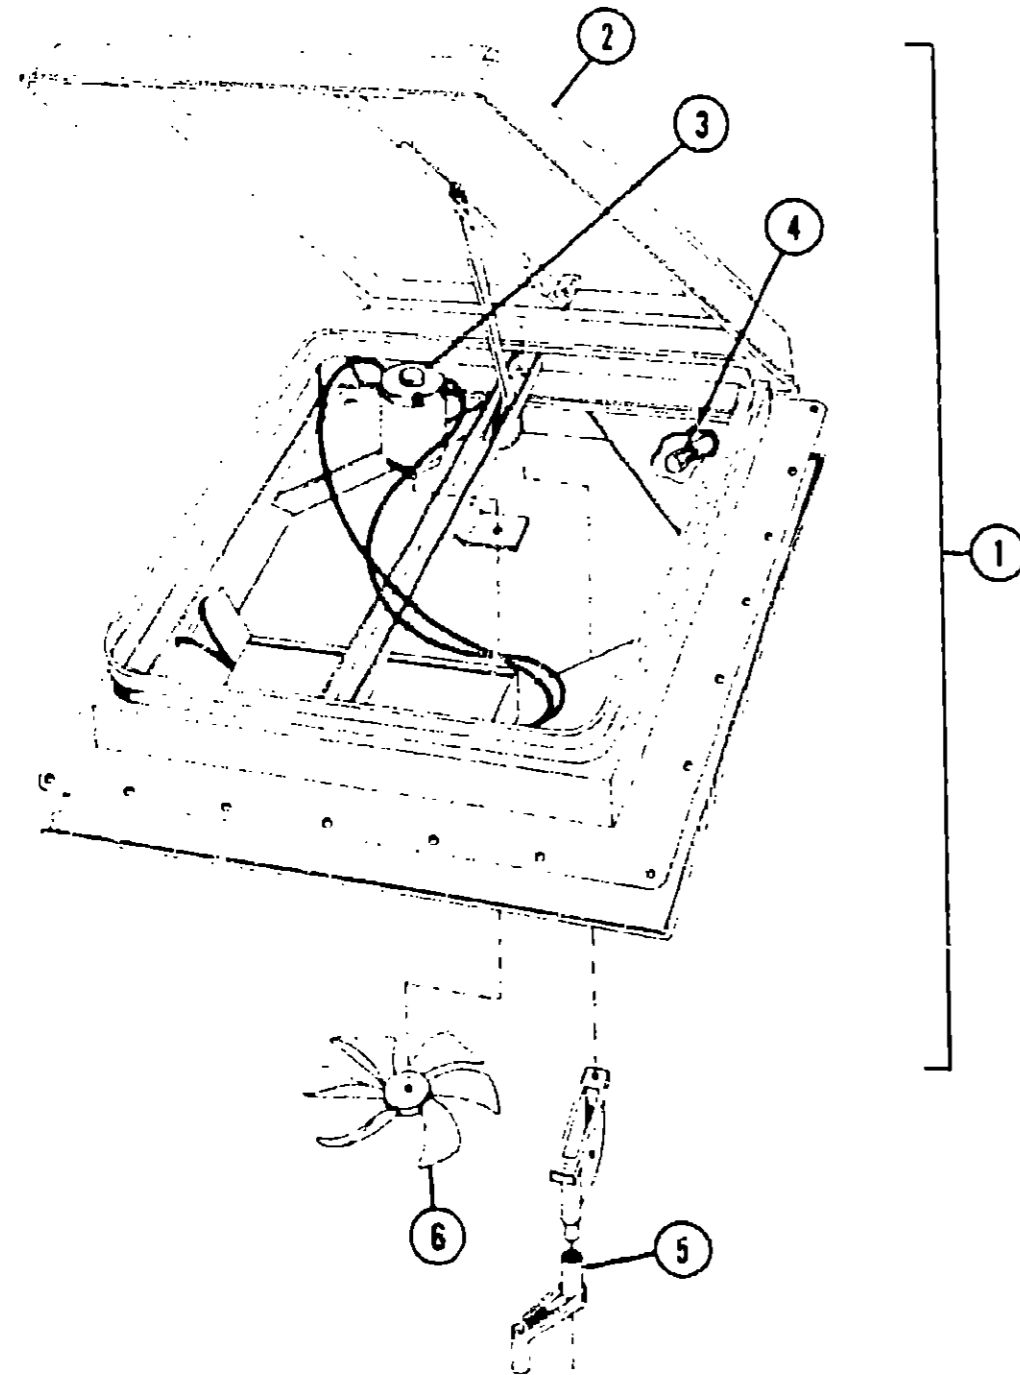

ROOF VENT GROUP (CONTINUED)

JENSEN ROOF VENT

Key	Part Number	U/M	Description
1	056119-01-000	EA	Roof Vent - Powered/Lighted - Jensen 237 - U.S.
1	057048-01-000	EA	Roof Vent - Powered/Lighted - Jensen 255 - C.S.A.
2	056119-01-701	EA	Cover - Roof Vent - Jensen - White
3	045954-01-700	EA	Motor - 12 Volt - Jensen - U.S.
3	049930-04-700	EA	Motor - 12 Volt - Jensen - C.S.A.
4	056119-01-700	EA	Bulb - 12 volt - Jensen Roof Vent
5	009439-01-000	EA	Crank - Roof Vent
6	056119-01-702	EA	Fan - Plastic
	049930-01-702	EA	Switch - Jensen - U.S.
	053120-02-703	EA	Switch - Jensen - C.S.A.
			Not Illustrated

1975-1979 COMMON ITEMS FICHE TABLE OF CONTENTS

Introduction	A-1 - A-2
Air Conditioner Group	A-3 - A-14
Cabinetry Hardware Group	A-15 - B-18
Chevrolet Chassis Parts Group	B-19 - B-24
Control Center Group	C-1 - C-2
Furnace Group	C-3 - D-12
Generator Group	D-13 - E-4
Holding Tank Group	E-5 - E-24
Luggage Rack and Ladder Group	F-1 - F-6
Plumbing Hardware	F-7 - G-12
Range Group	G-13 - H-2
Range Hood Group	H-3 - H-4
Refrigerator Group	H-5 - J-12
Roof Vent Group	J-13 - J-15
Speed Control Group	J-17 - K-2
Toilet Group	K-3 - K-8
Water Heater Group	K-9 - K-18
Wheel Cover Group	K-19 - K-20
Windshield Wiper/Washer Group	K-21 - L-4

ROOF VENT GROUP INDEX

Winnebago Non Power Roof Vent	J-13
Winnebago Power Roof Vent	J-14
Jensen Power Roof Vent	J-15