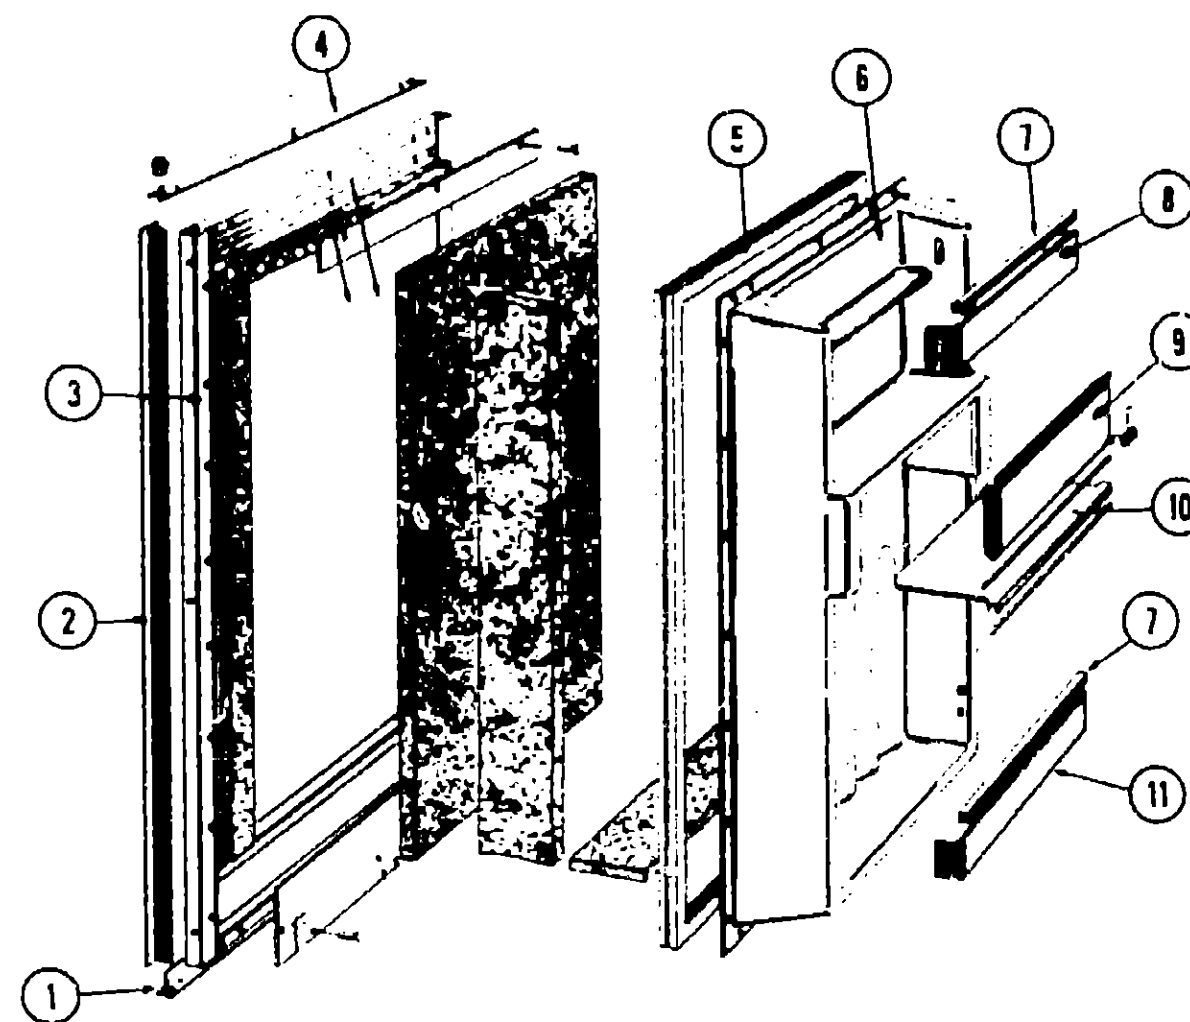

REFRIGERATOR GROUP (CONTINUED)

SIBIR REFRIGERATOR - ET150 (CONTINUED)

Key	Part Number	U/M	Description
1	049175-01-744	EA	Trim - Door Bottom
2	049175-01-745	EA	Trim - Door Side
3	049175-01-709	EA	Panel - Door Outer
4	049175-01-743	EA	Trim - Door Top
5	059175-01-712	EA	Gasket - Refrigerator Door
6	049175-01-711	EA	Liner - Door
7	049175-01-721	EA	Trim
8	049175-01-720	EA	Rack - Egg
9	049175-01-716	EA	Door - Dairy
10	049175-01-714	EA	Tray - Butter
11	049175-01-719	EA	Bar - Retaining

1975-1979 COMMON ITEMS FICHE TABLE OF CONTENTS

Introduction	A-1 - A-2
Air Conditioner Group	A-3 - A-14
Cabinetry Hardware Group	A-15 - B-18
Chevrolet Chassis Parts Group	B-19 - B-24
Control Center Group	C-1 - C-2
Furnace Group	C-3 - D-12
Generator Group	D-13 - E-4
Holding Tank Group	E-5 - E-24
Luggage Rack and Ladder Group	F-1 - F-6
Plumbing Hardware	F-7 - G-12
Range Group	G-13 - H-2
Range Hood Group	H-3 - H-4
Refrigerator Group	H-5 - J-12
Roof Vent Group	J-13 - J-15
Speed Control Group	J-17 - K-2
Toilet Group	K-3 - K-8
Water Heater Group	K-9 - K-18
Wheel Cover Group	K-19 - K-20
Windshield Wiper/Washer Group	K-21 - L-4

REFRIGERATOR GROUP INDEX

Dometic - RM66	H-5 - H-8
Dometic - RM76	H-9 - H-13
Norcold - DE728	H-14
Instamatic - IM6	H-15 - H-18
Instamatic - IM7	H-19 - H-24
Sibir - ET150	I-1 - I-4
Sibir - ET230	I-5 - I-10
Sibir - ET150/2	I-11 - I-14
Sibir - ET230/2	I-15 - I-20
Winnebago - W6EG	I-21 - J-2
Winnebago - W7EG	J-3 - J-7
Winnebago - W8EG	J-8 - J-12