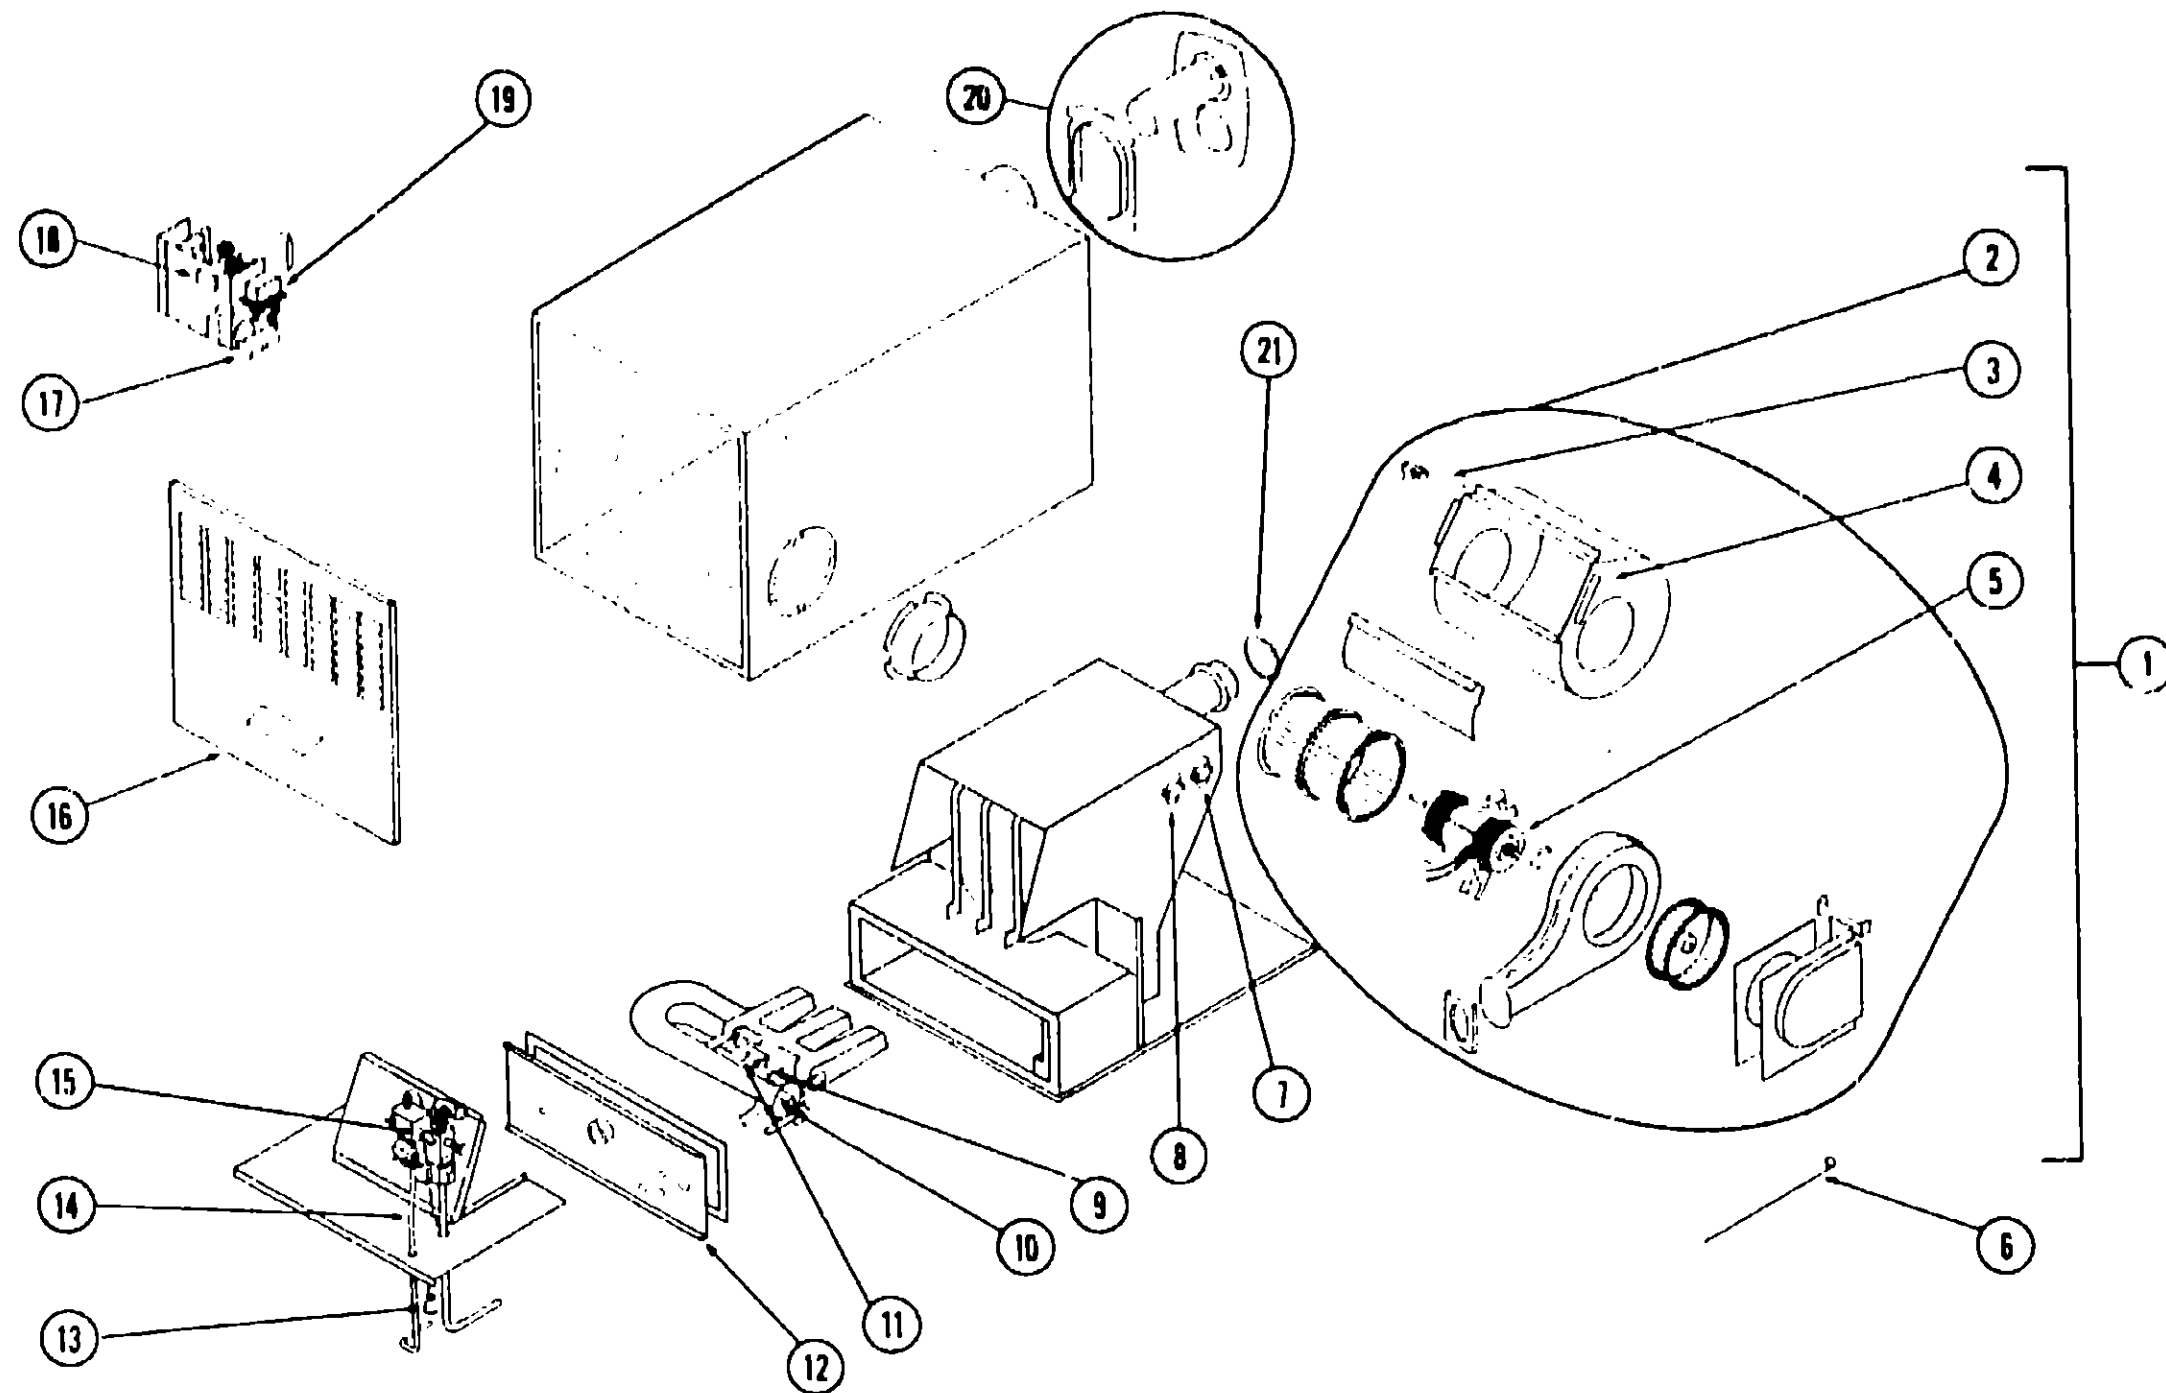

FURNACE GROUP (CONTINUED)

FURNACE - COLEMAN - 4030

Key	Part Number	U/M	Description
1	003140-01-000	EA	Furnace - 30,000 BTU - Under Counter Mount - Coleman - 4030
2	700088-25-000	EA	Blower Asm. - Complete
3	700088-38-000	EA	Switch - Sail
4	700088-44-000	EA	Fuse - 9 Amp.
5	033269-01-729	EA	Motor - 12 Volt
6	041602-01-704	EA	Rod - Lighter
7	700088-21-000	EA	Switch - Fan - Close 140° - Open 100°
8	700088-18-000	EA	Switch - Limit
9	700088-40-000	EA	Orifice - .057
10	700088-31-000	EA	Coil - Igniter
11	700088-30-000	EA	Pilot - Burner (w/Igniter and Pilot Spud)
12	700088-13-000	EA	Door - Burner w/Gasket

C-7

Key	Part Number	U/M	Description
13	033269-01-702	EA	Coil - Solenoid
14	700088-08-000	EA	Tube - Pilot - Formed Steel
15	041603-01-703	EA	Gas Valve - Eaton
	041603-01-705	EA	Gas Valve - General Controls
	041603-01-710	EA	Kit - Gas Valve Conversion - General Controls
16	041602-01-706	EA	Panel - Front w/Latch
17	033269-01-714	EA	Capacitor - 1000 Mfd.
18	033269-01-734	EA	Switch - On/Off - 3 Terminal
19	700088-35-000	EA	Relay - 12 Volt - 3 Amp.
20	041608-01-000	EA	Vent Package
21	041602-01-707	EA	Gasket - Exhaust
	039505-02-000	EA	Thermostat - Wall Mount - Coleman
			Not Illustrated

1975-1979 COMMON ITEMS FICHE TABLE OF CONTENTS

Introduction	A-1 - A-2
Air Conditioner Group	A-3 - A-14
Cabinetry Hardware Group	A-15 - L-18
Chevrolet Chassis Parts Group	B-19 - B-24
Control Center Group	C-1 - C-2
Furnace Group	C-3 - D-12
Generator Group	D-13 - E-4
Holding Tank Group	E-5 - E-24
Luggage Rack and Ladder Group	F-1 - F-8
Plumbing Hardware	F-7 - G-12
Range Group	Q-13 - H-2
Range Hood Group	H-3 - H-4
Refrigerator Group	H-5 - J-12
Roof Vent Group	J-13 - J-15
Speed Control Group	J-17 - K-2
Toilet Group	K-3 - K-8
Water Heater Group	K-9 - K-18
Wheel Cover Group	K-19 - K-20
Windshield Wiper/Washer Group	K-21 - L-4

FURNACE GROUP INDEX

Coleman - 4023 - 23,000 BTU	C-3 - C-4
Coleman - 4028 - 28,000 BTU	C-5 - C-8
Coleman - 4030 - 30,000 BTU	C-7 - C-8
Coleman - 4225 - 23,000 BTU	C-9 - C-10
Coleman - 4230 - 28,000 BTU	C-11 - C-12
Coleman - 4235 - 31,000 BTU	C-13 - C-14
Coleman - 4316 - 16,000 BTU	C-15 - C-16
Coleman - 4319 - 19,000 BTU	C-17 - C-18
Coleman - 4322 - 22,000 BTU	C-19 - C-20
Coleman - 4322 - 22,000 BTU w/Electric Ignition	C-21 - C-22
Coleman - 4328 - 28,000 BTU w/Electric Ignition	C-23 - C-24
Coleman - 4328 - 28,000 BTU w/Electric Ignition	D-1 - D-2
Coleman - 4324 - 24,000 BTU w/Electronic Ignition	D-3 - D-4
Coleman - 4330 - 30,000 BTU w/Electronic Ignition	D-5 - D-6
Coleman - 4332 - 34,000 BTU w/Electronic Ignition	D-7 - D-8
Lear - Siegler - SRF32 - 32,000 BTU	D-9 - D-10
Suburban - NT16 - 16,000 BTU	D-11 - D-12

C-8