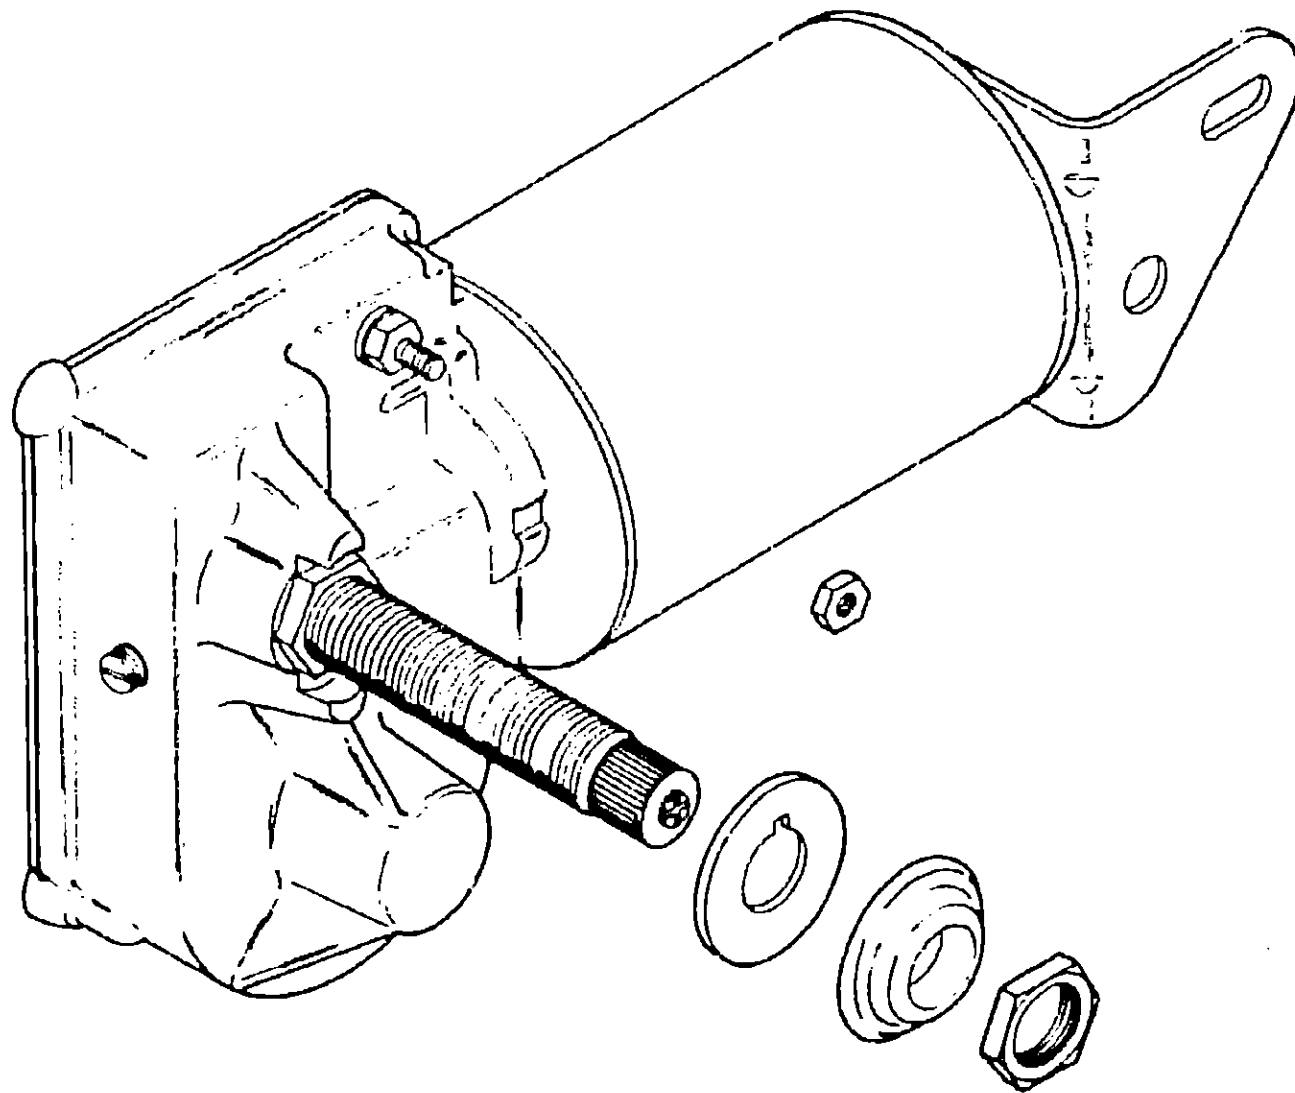

WINDSHIELD WIPER/WASHER GROUP

WINDSHIELD WIPER/WASHER GROUP (CONTINUED)

Key	Part Number	U/M	Description
	039756-01-000	EA	Motor Asm. - Wiper - Rear