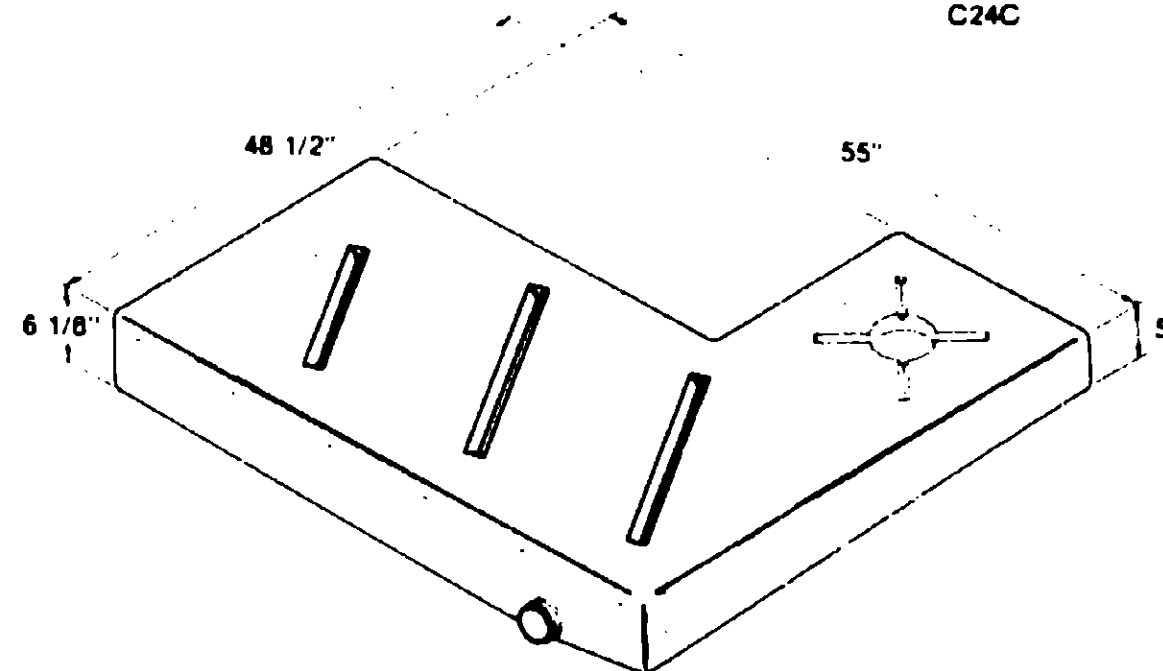

Key Part Number U/M Description
041825-01-000 EA Holding Tank - Plastic - w/o Fittings

Used as a sewage tank
*Used as a gray water tank

1976 WINNEBAGO	1977 WINNEBAGO	1977 3/4 WINNEBAGO	1978 WINNEBAGO
D26CRB	D26CRB	D26CRB	WDU26RB
D26CU	D26C		WDU26RB J1
			WDP26RB J1
			WDU26RB J2
			WDP26RB J2

1975-1978 COMMON ITEMS FICHE TABLE OF CONTENTS

Introduction	A-1 - A-2
Air Conditioner Group	A-3 - A-14
Cabinetry Hardware Group	A-15 - B-18
Chevrolet Chassis Parts Group	B-19 - B-24
Control Center Group	C-1 - C-2
Furnace Group	C-3 - D-12
Generator Group	D-13 - E-4
Holding Tank Group	E-5 - E-24
Luggage Rack and Ladder Group	F-1 - F-6
Plumbing Hardware	F-7 - G-12
Range Group	G-13 - H-2
Range Hood Group	H-3 - H-4
Refrigerator Group	H-5 - J-12
Roof Vent Group	J-13 - J-15
Speed Control Group	J-17 - K-2
Toilet Group	K-3 - K-8
Water Heater Group	K-9 - K-18
Wheel Cover Group	K-19 - K-20
Windshield Wiper/Washer Group	K-21 - L-4

HOLDING TANK INDEX

Sewage and Gray Water Holding Tanks - Plastic and Fiberglass	E-5 - E-24