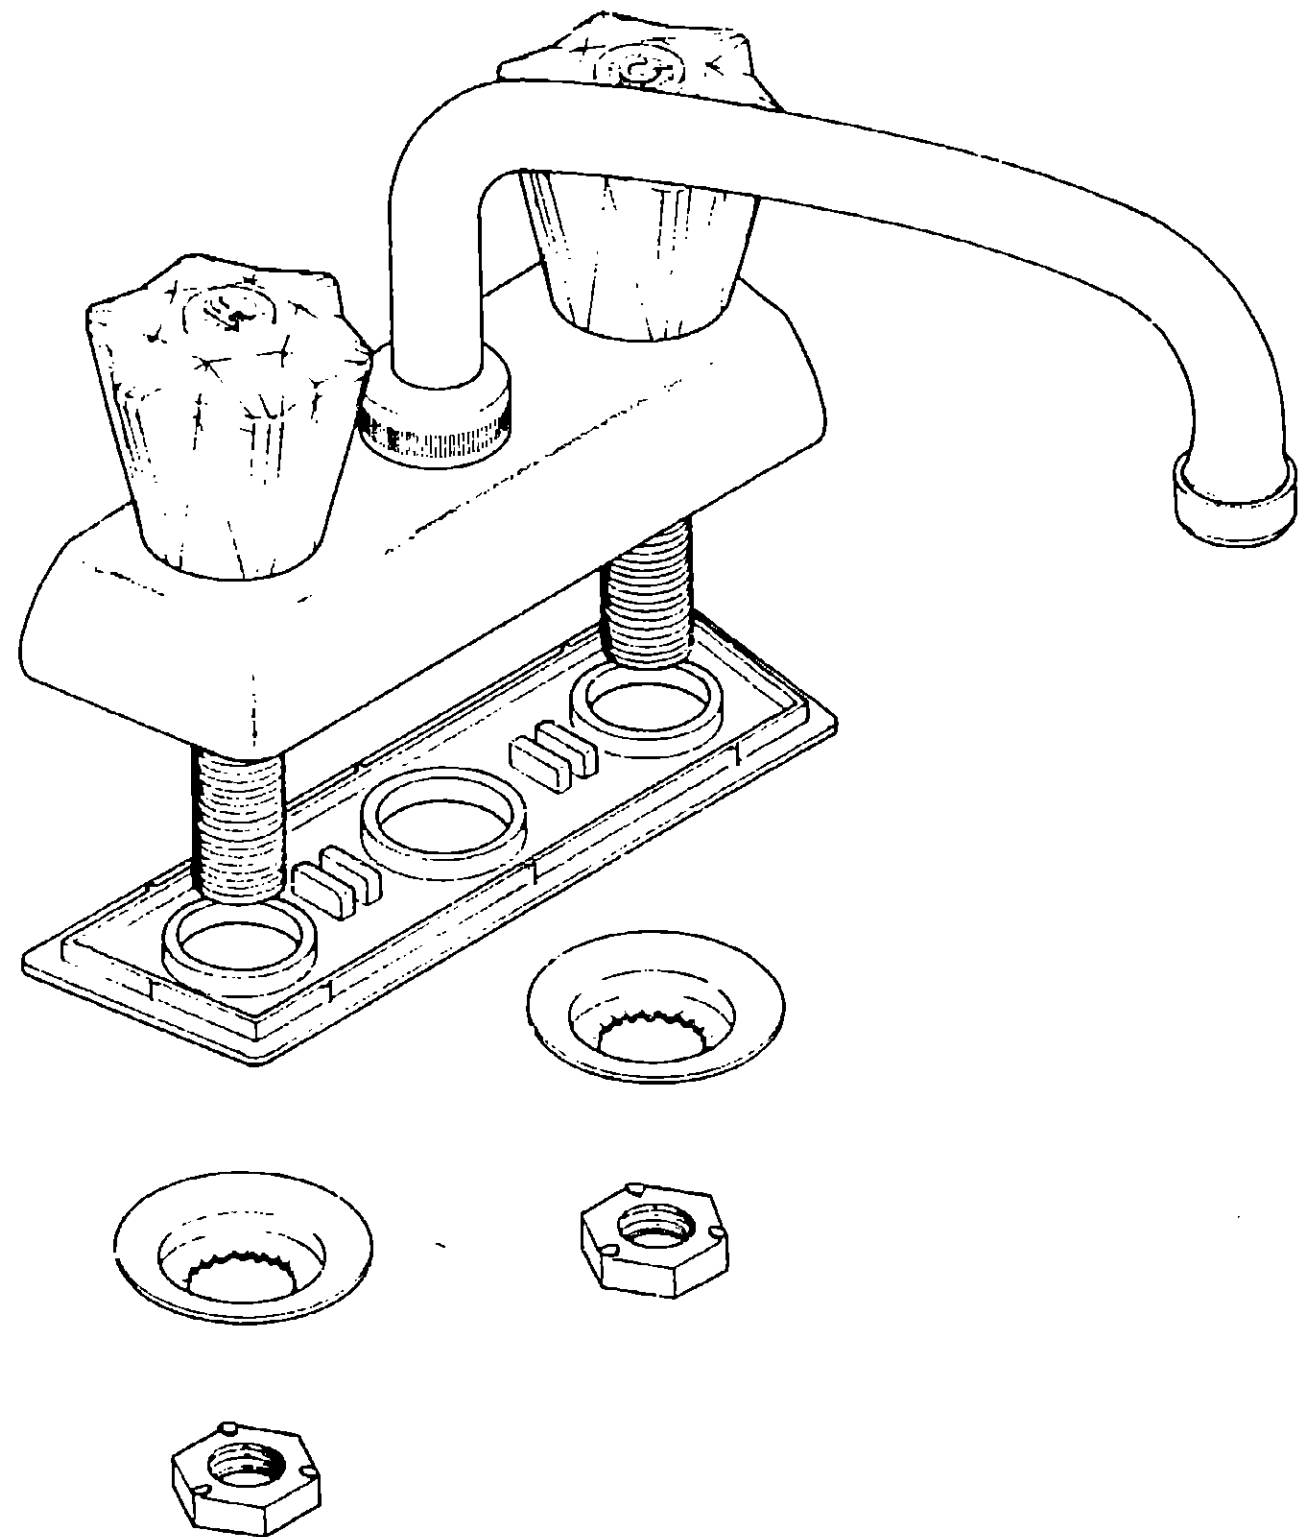

PLUMBING HARDWARE GROUP (CONTINUED)

PLUMBING HARDWARE GROUP (CONTINUED)

Key	Part Number	U/M	Description
	011053-02-000	FA	Faucet - 8 Inch Swing Spout - C.S.A.