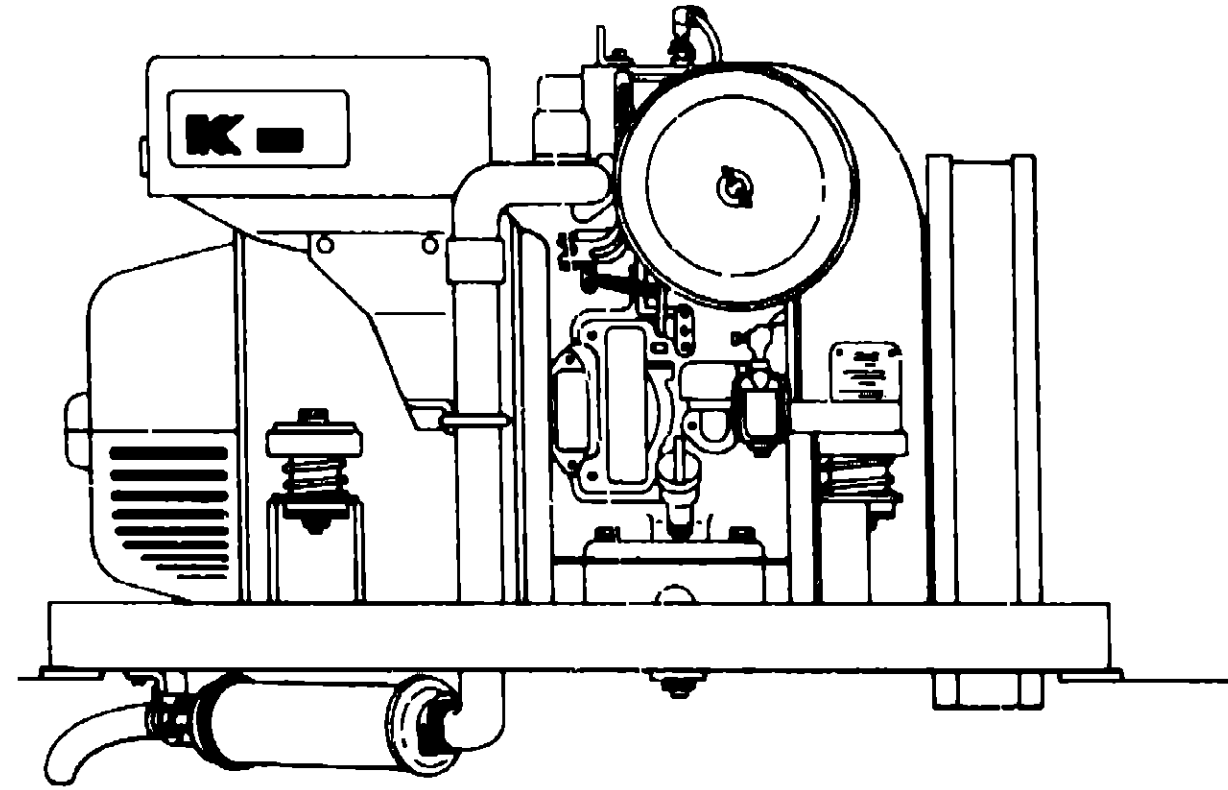

GENERATOR GROUP (CONTINUED)

KOHLER GENERATOR - 6.5 KW

Key	Part Number	U/M	Description
	044149-01-000	EA	Generator Asm. - 6.5KW - Kohler

Key	Part Number	U/M	Description
	040504-01-700	EA	Gasket - Fuel Bowl
	040504-01-711	EA	Gasket - Breaker Point Cover
	051909-01-700	EA	Repair Kit - Carburetor
	040506-01-702	EA	Condenser
	040504-01-782	EA	Tee - Rubber - Mounting
	040504-01-783	EA	Cup - Rubber - Mounting
	040506-01-720	EA	Relay
	051908-01-716	EA	Points - Breaker

1975-1979 COMMON ITEMS FICHE TABLE OF CONTENTS

Introduction	A-1 - A-2
Air Conditioner Group	A-3 - A-14
Cabinetry Hardware Group	A-15 - B-18
Chevrolet Chassis Parts Group	B-19 - B-24
Control Center Group	C-1 - C-2
Furnace Group	C-3 - D-12
Generator Group	D-13 - E-4
Holding Tank Group	E-5 - E-24
Luggage Rack and Ladder Group	F-1 - F-6
Plumbing Hardware	F-7 - G-12
Range Group	G-13 - H-2
Range Hood Group	H-3 - H-4
Refrigerator Group	H-5 - J-12
Roof Vent Group	J-13 - J-15
Speed Control Group	J-17 - K-2
Toilet Group	K-3 - K-8
Water Heater Group	K-9 - K-18
Wheel Cover Group	K-19 - K-20
Windshield Wiper/Washer Group	K-21 - L-4

GENERATOR GROUP INDEX

Kohler Generator - 2.5 kw	D-13
Kohler Generator - 4.0 kw	D-14
Kohler Generator - 5.0 kw	D-15
Kohler Generator - 6.5 kw	D-16
Kohler Generator - 3.5 kw	D-17 - D-18
Kohler Generator - 4.5 kw	D-19 - D-20
Kohler Generator - 5.5 kw	D-21 - D-22
Kohler Generator - 7.0 kw	D-23 - D-24
Onan Generator - 3.0 kw AJ	E-1
Onan Generator - 4.0 kw BFA	E-2
Onan Generator - 5.0 kw BGA	E-3
Onan Generator - 6.5 kw NH	E-4