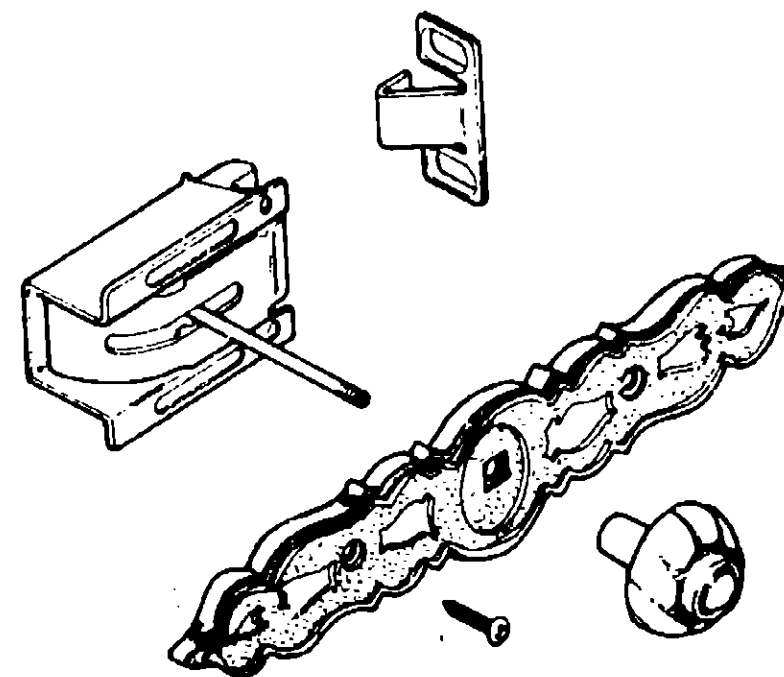

Key	Part Number	U/M	Description
	052427-01-000	EA	Kit - Cabinet Door Latch - Villa Deste Kit Contains Screws, Latch, Strike, Knob, Backplate and Backplate Nails

**1975-1979 COMMON ITEMS FICHE
TABLE OF CONTENTS**

Introduction	A-1 - A-2
Air Conditioner Group	A-3 - A-14
Cabinetry Hardware Group	A-15 - B-18
Chevrolet Chassis Parts Group	B-19 - B-24
Control Center Group	C-1 - C-2
Furnace Group	C-3 - D-12
Generator Group	D-13 - E-4
Holding Tank Group	E-5 - E-24
Luggage Rack and Ladder Group	F-1 - F-6
Plumbing Hardware	F-7 - G-12
Range Group	G-13 - H-2
Range Hood Group	H-3 - H-4
Refrigerator Group	H-5 - J-12
Roof Vent Group	J-13 - J-15
Speed Control Group	J-17 - K-2
Toilet Group	K-3 - K-8
Water Heater Group	K-9 - K-18
Wheel Cover Group	K-19 - K-20
Windshield Wiper/Washer Group	K-21 - L-4

**CABINETY HARDWARE GROUP
INDEX**

Latches, Pulls, Catches, Drawer Glides, Hinges, Knobs and Locks	A-15 - B-18