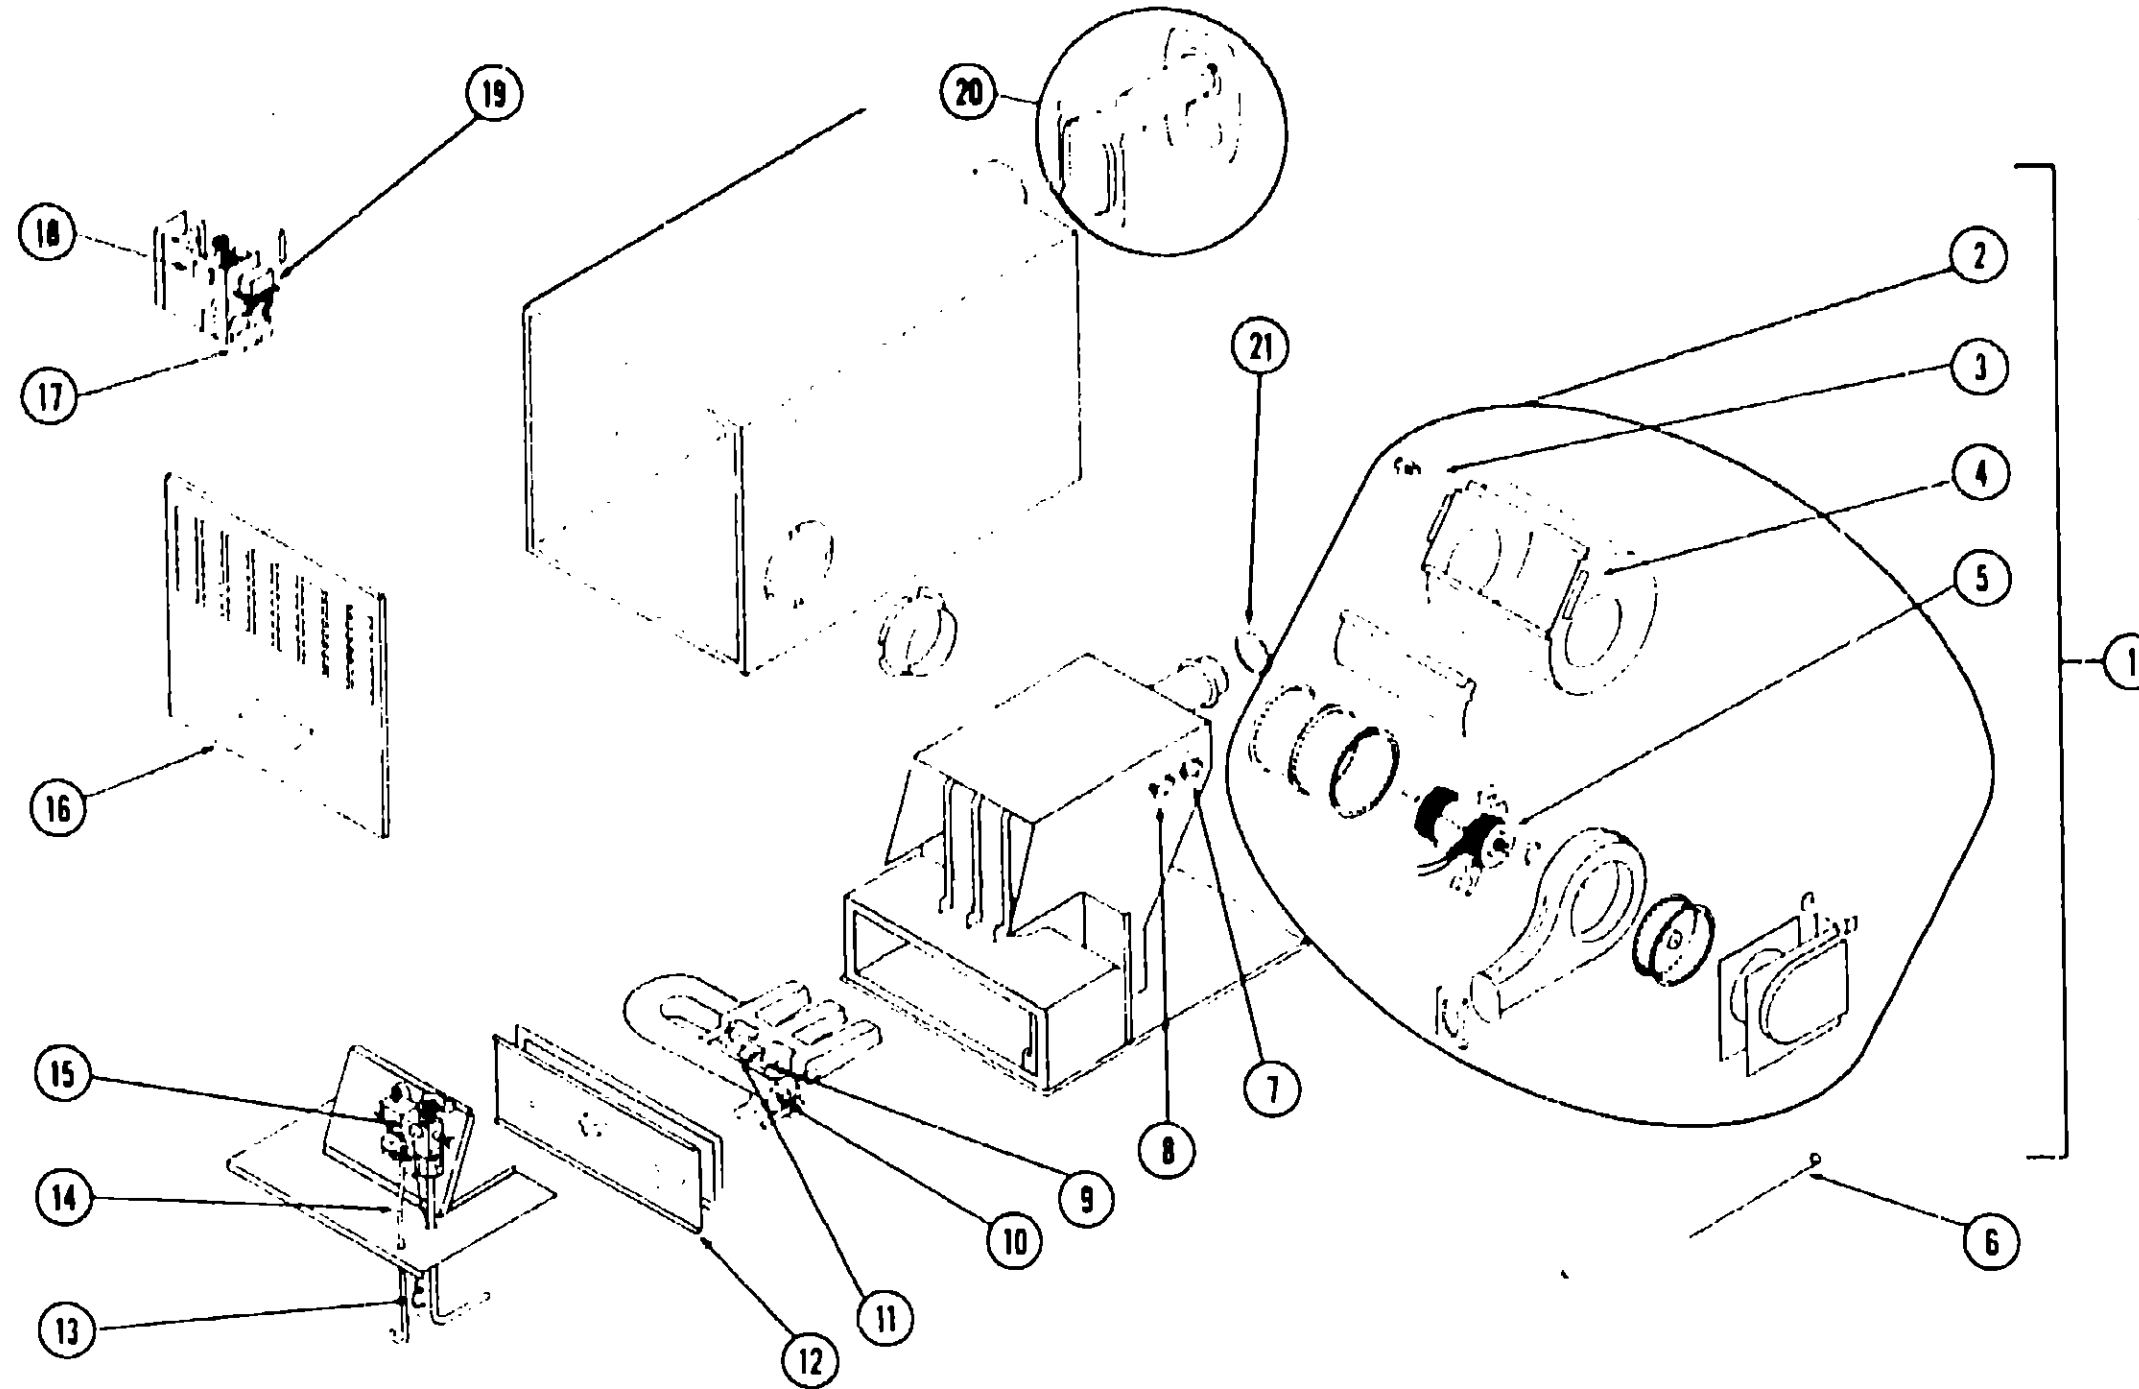

FURNACE GROUP (CONTINUED)

FURNACE - COLEMAN - 4028

Key	Part Number	U/M	Description
1	003136-01-000	EA	Furnace - 28,000 BTU - Under Counter Mount - Coleman - 4028
2	700088-50-700	EA	Blower Asm. - Complete
3	700088-38-000	EA	Switch - Sail
4	700038-44-000	EA	Fuse - 9 Amp.
5	033269-01-729	EA	Motor - 12 Volt
6	041602-01-704	EA	Rod - Lighter
7	700088-20-000	EA	Switch - Fan - Close 125° - Open 100°
8	700088-17-000	EA	Switch - Limit
9	700088-48-000	EA	Orifice - .057
10	700068-31-000	EA	Coil - Igniter
11	700088-30-000	EA	Pilot - Burner (w/Igniter and Pilot Spud)
12	700088-13-000	EA	Door - Burner w/Gasket

Key	Part Number	U/M	Description
13	033269-01-702	EA	Coil - Solenoid
14	700088-08-000	EA	Tube - Pilot - Formed Steel
15	041603-01-703	EA	Gas Valve - Eaton
	041603-01-705	EA	Gas Valve - General Controls
	041603-01-710	EA	Kit - Gas Valve Conversion - General Controls
16	041602-01-706	EA	Panel - Front w/Latch
17	033269-01-714	EA	Capacitor - 1000 Mfd.
18	033269-01-734	EA	Switch - On/Off - 3 Terminal
19	700088-35-000	EA	Relay - 12 Volt - 3 Amp.
20	041606-01-000	EA	Vent Package
21	041602-01-707	EA	Gasket - Exhaust
	039505-02-000	EA	Thermostat - Wall Mount - Coleman
C-5			Not Illustrated

1975-1979 COMMON ITEMS FICHE TABLE OF CONTENTS

Introduction	A-1 - A-2
Air Conditioner Group	A-3 - A-14
Cabinetry Hardware Group	A-15 - B-18
Chevrolet Chassis Parts Group	B-19 - B-24
Control Center Group	C-1 - C-2
Furnace Group	C-3 - D-12
Generator Group	D-13 - E-4
Holding Tank Group	E-5 - E-24
Luggage Rack and Ladder Group	F-1 - F-6
Plumbing Hardware	F-7 - G-12
Range Group	G-13 - H-2
Range Hood Group	H-3 - H-4
Refrigerator Group	H-5 - J-12
Roof Vent Group	J-13 - J-15
Speed Control Group	J-17 - K-2
Toilet Group	K-3 - K-8
Water Heater Group	K-9 - K-18
Wheel Cover Group	K-19 - K-20
Windshield Wiper/Washer Group	K-21 - L-4

FURNACE GROUP INDEX

Coleman - 4023 - 23,000 BTU	C-3 - C-4
Coleman - 4028 - 28,000 BTU	C-5 - C-6
Coleman - 4030 - 30,000 BTU	C-7 - C-8
Coleman - 4225 - 23,000 BTU	C-9 - C-10
Coleman - 4230 - 28,000 BTU	C-11 - C-12
Coleman - 4235 - 31,000 BTU	C-13 - C-14
Coleman - 4316 - 16,000 BTU	C-15 - C-16
Coleman - 4319 - 19,000 BTU	C-17 - C-18
Coleman - 4322 - 22,000 BTU	C-19 - C-20
Coleman - 4322 - 22,000 BTU w/Electric Ignition	C-21 - C-22
Coleman - 4328 - 28,000 BTU w/Electric Ignition	C-23 - C-24
Coleman - 4328 - 28,000 BTU w/Electronic Ignition	D-1 - D-2
Coleman - 4324 - 24,000 BTU w/Electronic Ignition	D-3 - D-4
Coleman - 4330 - 30,000 BTU w/Electronic Ignition	D-5 - D-6
Coleman - 4332 - 34,000 BTU w/Electronic Ignition	D-7 - D-8
Lear - Siegler - SRF32 - 32,000 BTU	D-9 - D-10
Suburban - NT16 - 16,000 BTU	D-11 - D-12