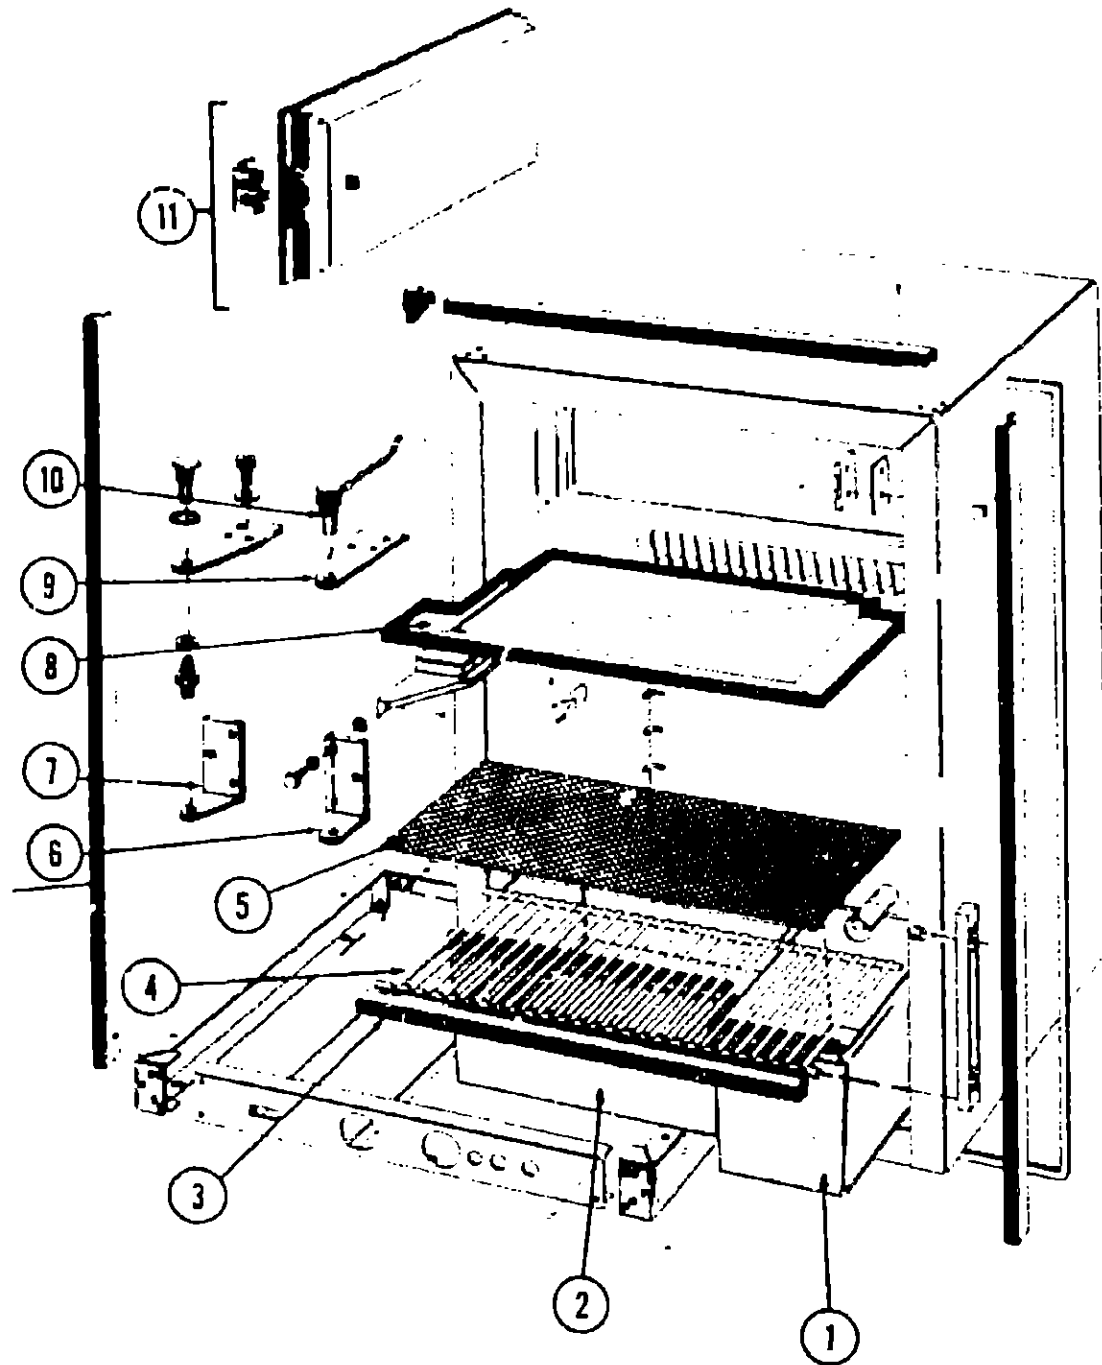

REFRIGERATOR GROUP (CONTINUED)

SIBIR REFRIGERATOR - ET150 (CONTINUED)

Key	Part Number	U/M	Description
1	049175-01-727	EA	Bin Salad
2	049175-01-728	EA	Bin Salad Large
3	049175-01-723	EA	Trim - Shelf
4	049175-01-722	EA	Shelf - Wire
5	049175-01-725	EA	Shelf - Glass
6	049175-01-703	EA	Bracket - Hinge Bottom - Right Hand
7	049175-01-702	EA	Bracket - Hinge Bottom - Left Hand
8	049175-01-724	EA	Drip Tray
9	049175-01-704	EA	Bracket - Hinge - Upper Left and Right
10	049175-01-742	EA	Pin - Travel Lock Top
11	049175-01-739	EA	Freezer Door Asm.
	054450-01-000	EA	Bubble Level - Refrigerator
	065792-01-000	EA	Air Flow Kit - Sibir Refrigerator
			Not Illustrated