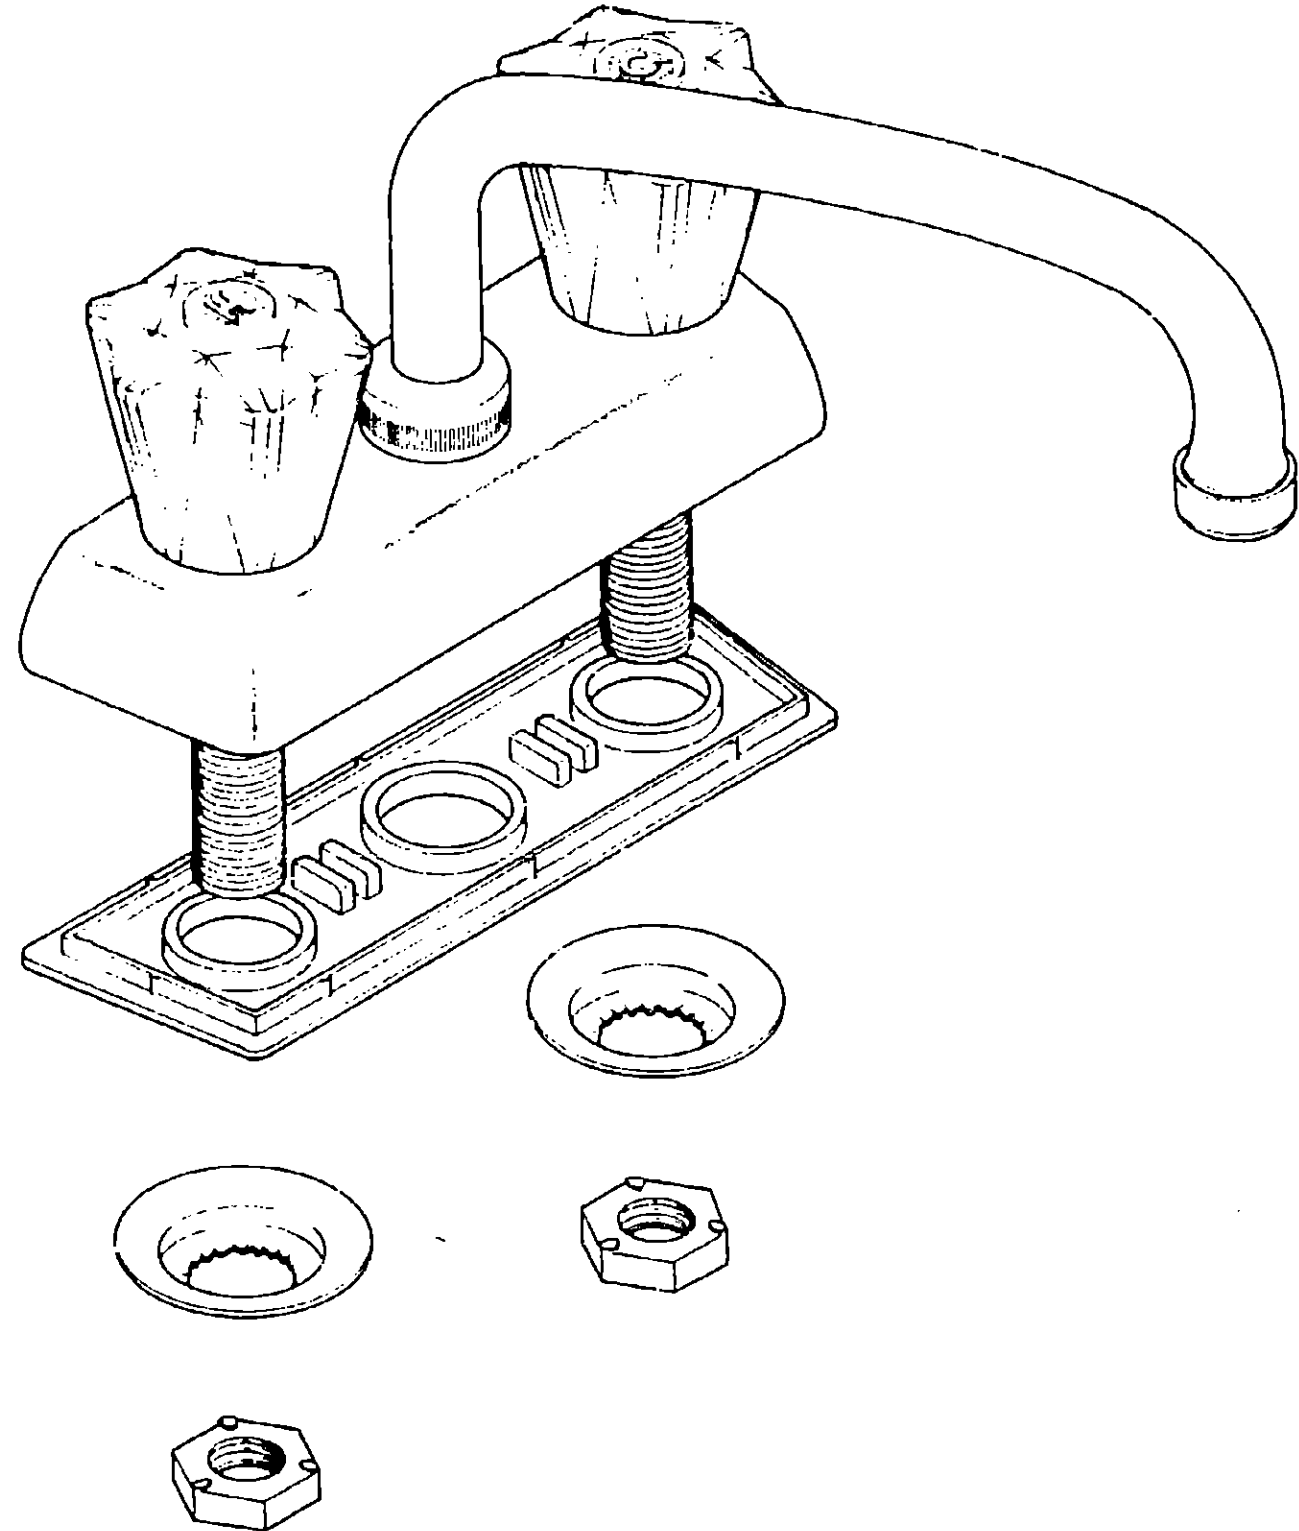

PLUMBING HARDWARE GROUP (CONTINUED)

Key	Part Number	U/M	Description
	011053-02-000	FA	Faucet - 8 Inch Swing Spout - C.S.A.