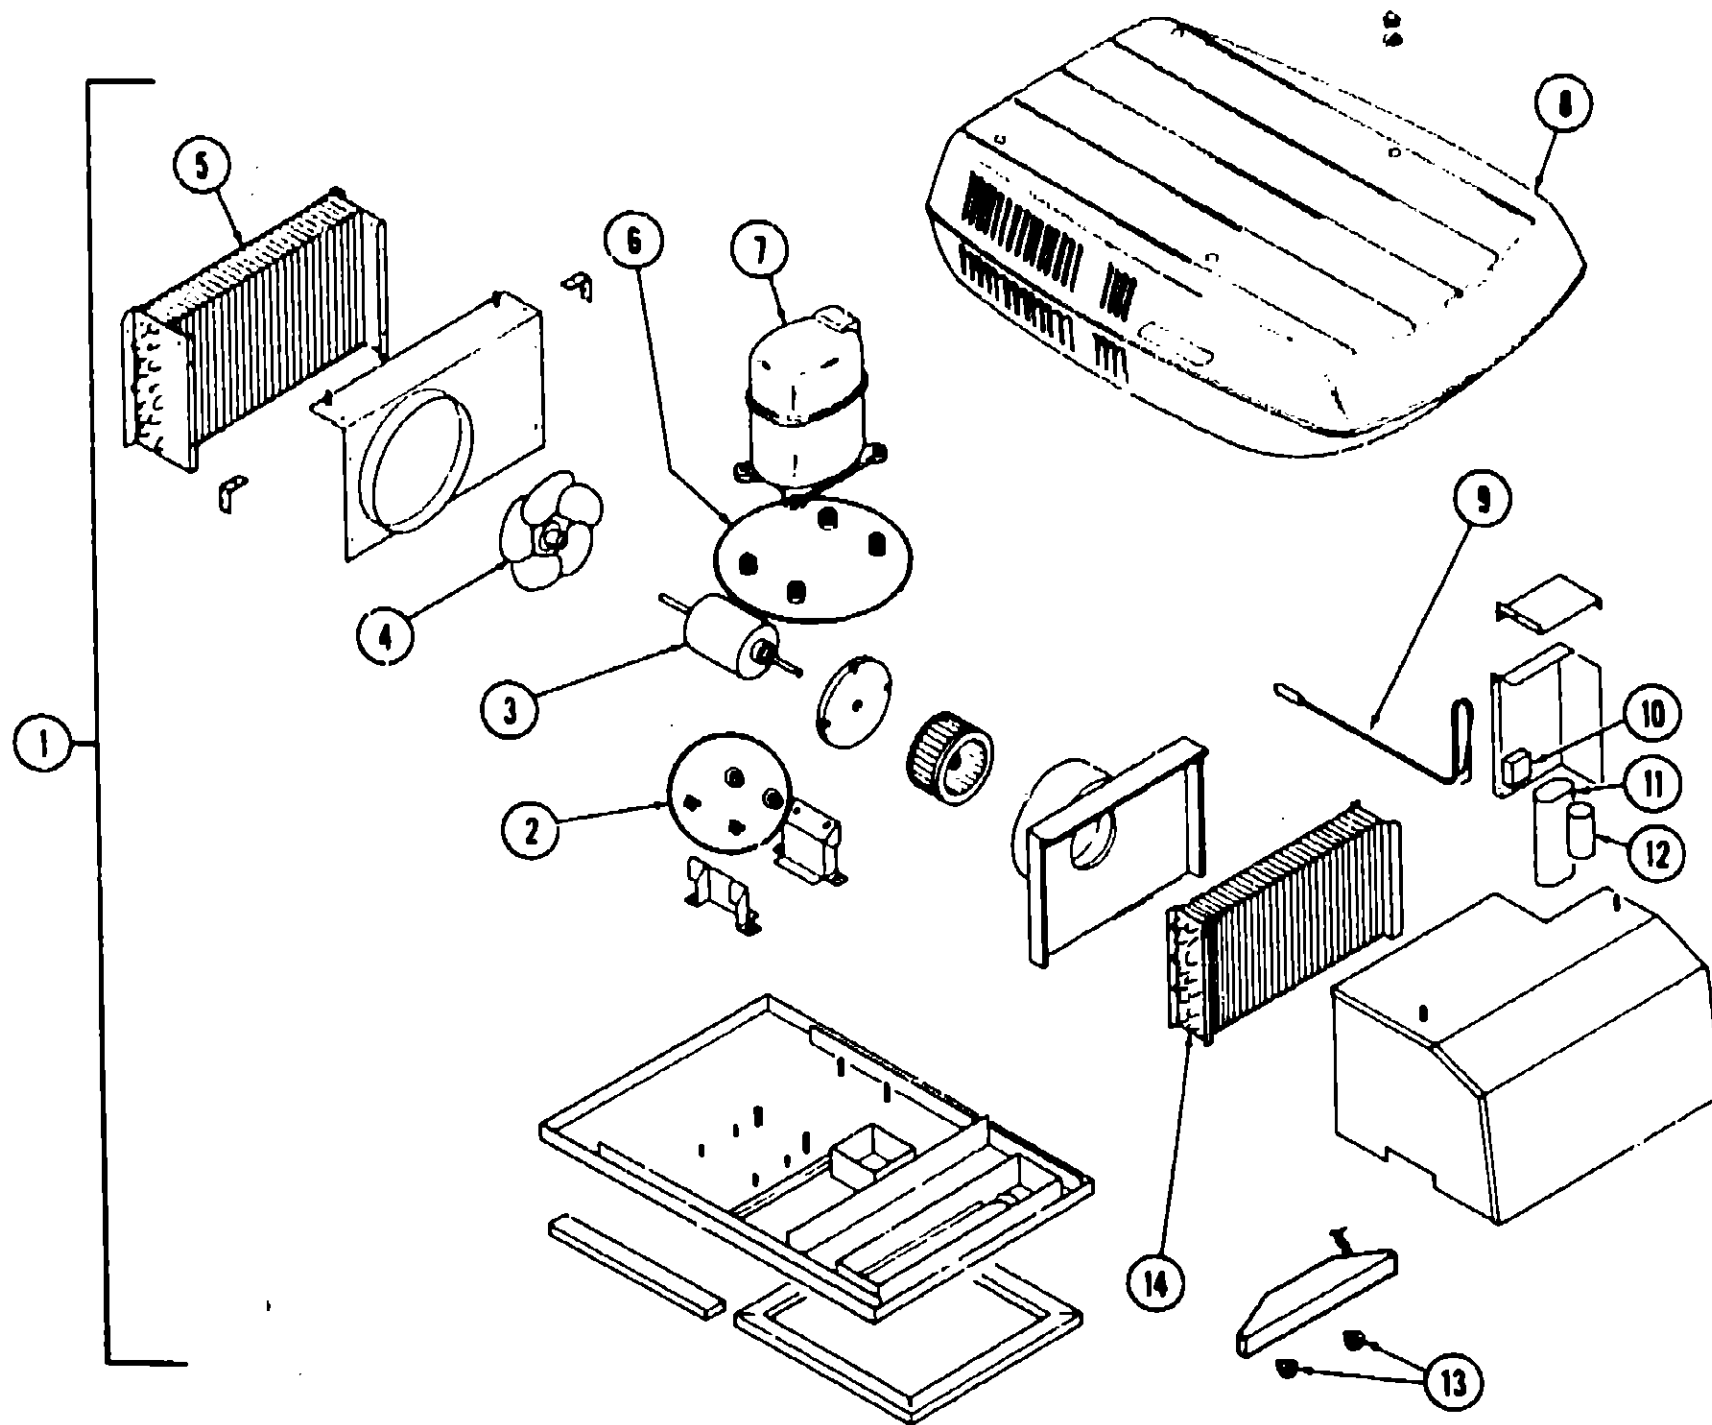

AIR CONDITIONER GROUP (CONTINUED)

AIR CONDITIONER - 11,000 BTU COLEMAN - 6701B917, 6731B917

Key	Part Number	U/M	Description
1	049777-01-000		This air conditioner is not available. It has been replaced with #049777-02-000. The parts breakdown, as shown, is the same for both.
1	049777-02-000	EA	Air Conditioner - Roof Mount - 11,000 BTU Ivory - Coleman w/o Inside Shroud
2	037648-01-709	EA	Mount - Motor - Package of 4
3	049777-01-701	EA	Motor - 115 Volt - 2.8 Amp.
4	037648-01-705	EA	Fan - 5 Blade - 11" Dia. - .50" Bore
5	037648-01-703	EA	Condenser Coil
6	034884-01-000	EA	Compressor Mount - Neoprene
7	037648-01-712	EA	Compressor
8	037648-01-701	EA	Shroud - Plastic - Outside - Less Logos
9	037648-01-708	EA	Capillary Tube - Formed w/Strainer

Key	Part Number	U/M	Description
10	034871-01-000	EA	Start Relay
11	037648-01-722	EA	Run Capacitor - 2.5/7.5 MFD.
12	034869-01-000	EA	Start Capacitor - 4.7/5.6 MFD.
13	034864-01-000	EA	Knob - Control (one)
14	037648-01-723	EA	Evaporator Coil - 10" x 17 7/8"
	042202-01-704	EA	Overload - Compressor
	037648-01-717	EA	Switch - Fan Speed Control w/o Knob
	037648-01-718	EA	Cold Control - 64° In - 58° Out
			Not Illustrated

1975-1979 COMMON ITEMS FICHE TABLE OF CONTENTS

Introduction	A-1 - A-2
Air Conditioner Group	A-3 - A-14
Cabinetry Hardware Group	A-15 - B-18
Chevrolet Chassis Parts Group	B-19 - B-24
Control Center Group	C-1 - C-2
Furnace Group	C-3 - D-12
Generator Group	D-13 - E-4
Holding Tank Group	E-5 - E-24
Luggage Rack and Ladder Group	F-1 - F-6
Plumbing Hardware	F-7 - G-12
Range Group	G-13 - H-2
Range Hood Group	H-3 - H-4
Refrigerator Group	H-5 - J-12
Roof Vent Group	J-13 - J-15
Speed Control Group	J-17 - K-2
Toilet Group	K-3 - K-8
Water Heater Group	K-9 - K-18
Wheel Cover Group	K-19 - K-20
Windshield Wiper/Washer Group	K-21 - L-4

AIR CONDITIONER GROUP INDEX

Mach I - 10,000 BTU - Coleman	A-3 - A-4
Mach III - 13,500 BTU - Coleman	A-5 - A-6
11,000 BTU - Coleman	A-7 - A-8
13,500 BTU - Coleman	A-9 - A-10
Inside Shroud - Mach I and III	A-11
Inside Shroud - 11,000 BTU - Cool Only	A-12
Inside Shroud - 13,500 BTU - Cool Only	A-13
Inside Shroud - 13,500 BTU - Heat & Cool Only	A-14