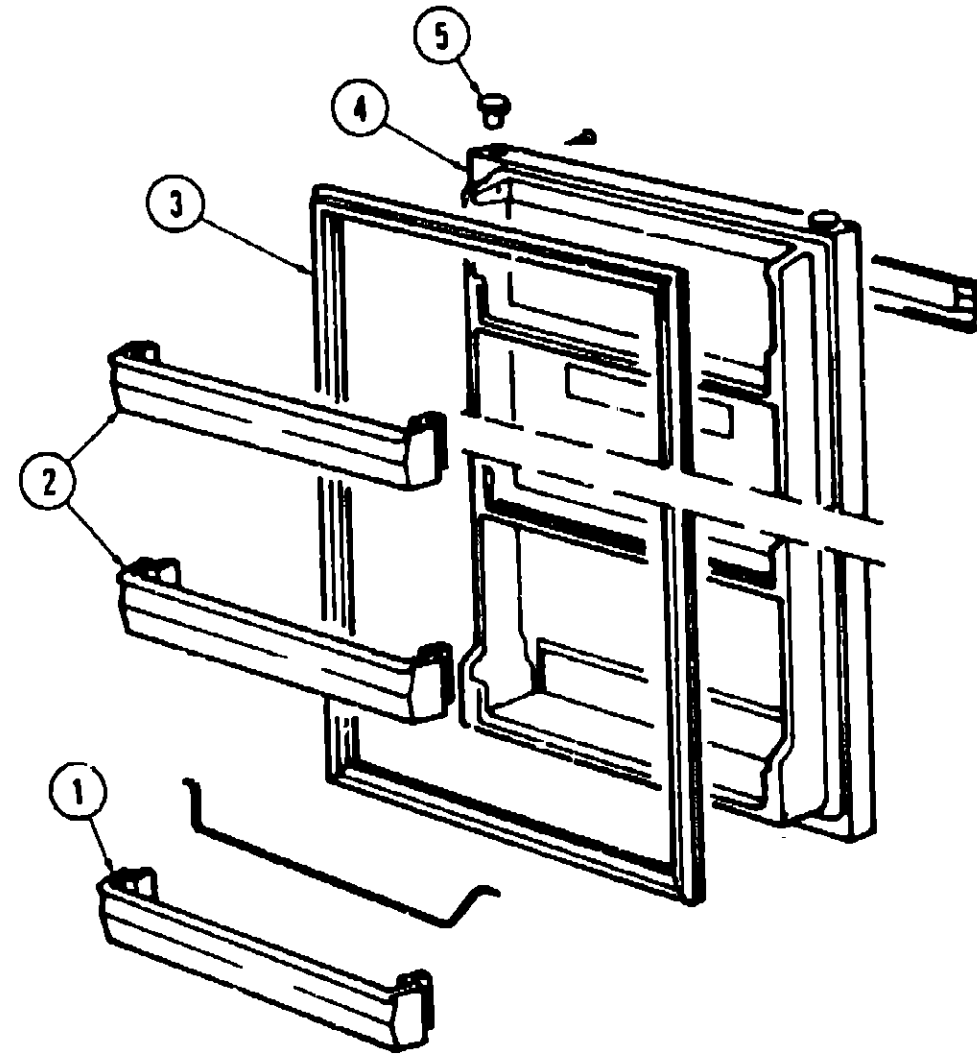

REFRIGERATOR GROUP (CONTINUED)

DOMETIC REFRIGERATOR - RM66 (CONTINUED)

Key	Part Number	U/M	Description
1	700081-22-000	EA	Compartment - Lower Door
2	700081-29-000	EA	Compartment - Door w/o Decorations
3	700081-02-000	EA	Gasket - Refrigerator Door
4	700081-04-000	EA	Liner - Refrigerator Door
5	700081-12-000	EA	Bushing

1975-1979 COMMON ITEMS FICHE TABLE OF CONTENTS

Introduction	A-1 - A-2
Air Conditioner Group	A-3 - A-14
Cabinetry Hardware Group	A-15 - B-18
Chevrolet Chassis Parts Group	B-19 - B-24
Control Center Group	C-1 - C-2
Furnace Group	C-3 - D-12
Generator Group	D-13 - E-4
Holding Tank Group	E-5 - E-24
Luggage Rack and Ladder Group	F-1 - F-6
Plumbing Hardware	F-7 - G-12
Range Group	G-13 - H-2
Range Hood Group	H-3 - H-4
Refrigerator Group	H-5 - J-12
Roof Vent Group	J-13 - J-15
Speed Control Group	J-17 - K-2
Toilet Group	K-3 - K-8
Water Heater Group	K-9 - K-18
Wheel Cover Group	K-19 - K-20
Windshield Wiper/Washer Group	K-21 - L-4

REFRIGERATOR GROUP INDEX

Dometic - RM66	H-5 - H-8
Dometic - RM76	H-9 - H-13
Norcold - DE728	H-14
Instamatic - IM6	H-15 - H-18
Instamatic - IM7	H-19 - H-24
Sibir - ET150	I-1 - I-4
Sibir - ET230	I-5 - I-10
Sibir - ET150/2	I-11 - I-14
Sibir - ET230/2	I-15 - I-20
Winnebago - W6EG	I-21 - J-2
Winnebago - W7EG	J-3 - J-7
Winnebago - W8EG	J-8 - J-12