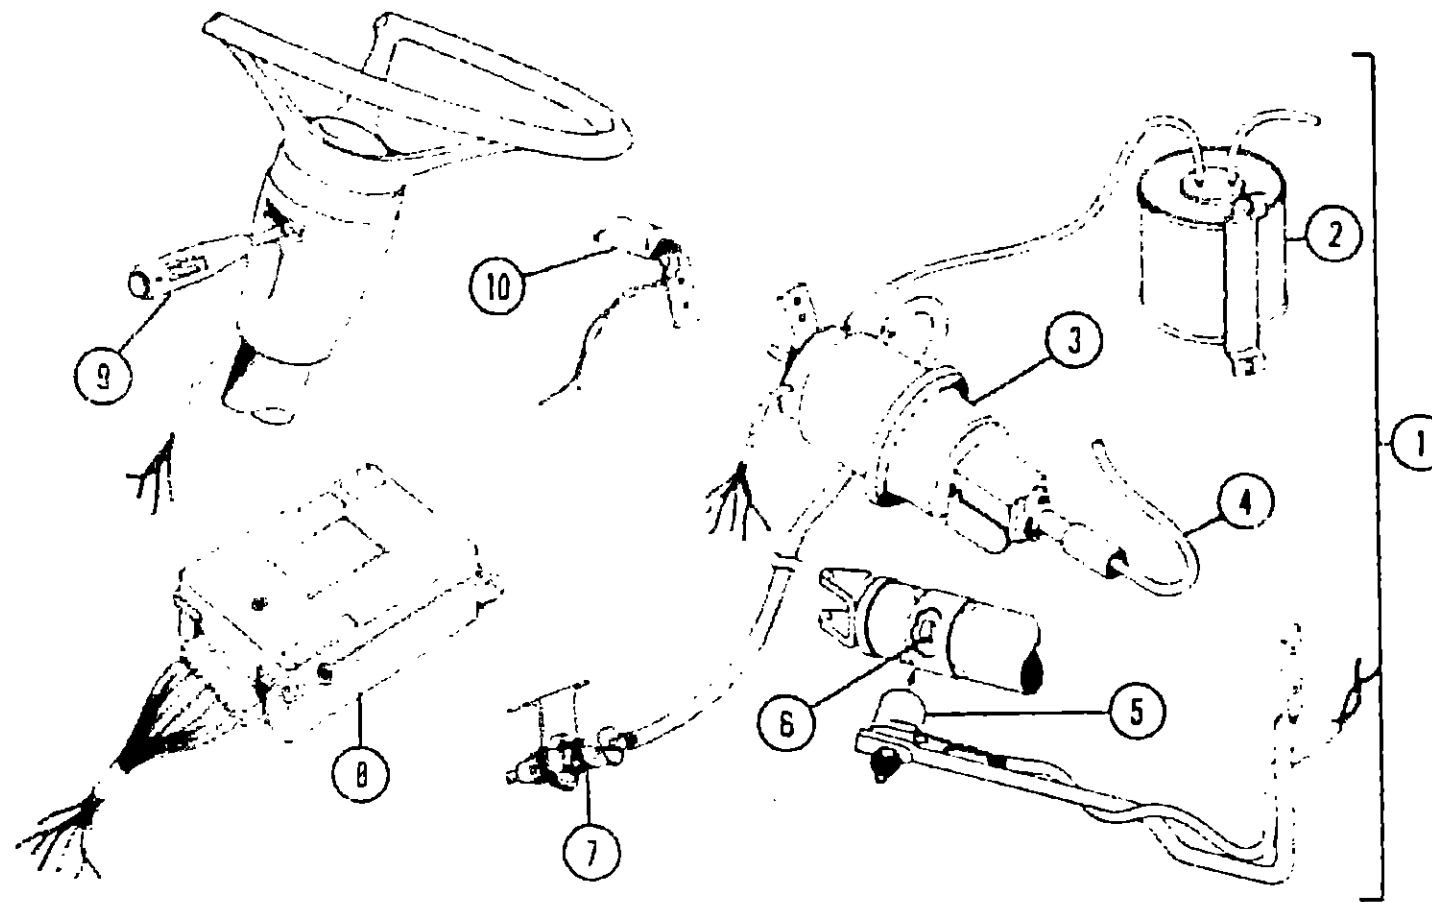

SPEED CONTROL GROUP (CONTINUED)

ELECTRONIC SPEED CONTROL (Dodge/Chevrolet)

Key	Part Number	U/M	Description
1	059779-01-000	EA	Speed Control Asm. - Electronic - Chevrolet
1	059778-01-000	EA	Speed Control Asm. - Electronic - Dodge
2	059778-01-712	EA	Vacuum Tank
3	059778-01-705	EA	Servo Vacuum Asm.
4	059778-01-706	EA	Cable Asm. - Servo
5	059778-01-704	EA	Coil Asm. Road Pickup
6	059778-01-711	EA	Magnets - Tape & Glue
7	059778-01-707	EA	Valve Asm. - Vacuum Release
*	059778-01-708	EA	Vacuum Hose - 9 - 32 x 72"
*	059778-01-709	EA	Vacuum Hose - 5 - 32 x 60"
8	059778-01-700	EA	Regulator Asm. - Electronic
9	059778-01-702	EA	Switch & Lever Asm.
10	059778-01-701	EA	Switch Asm. - Deceleration
*	059778-01-703	EA	Wire Harness Asm. - Main
*	059778-01-710	EA	Tester - Electronic Cruise Control
*			Not Illustrated

1975-1979 COMMON ITEMS FICHE TABLE OF CONTENTS

Introduction	A-1 - A-2
Air Conditioner Group	A-3 - A-14
Cabinetry Hardware Group	A-15 - B-18
Chevrolet Chassis Parts Group	B-19 - B-24
Control Center Group	C-1 - C-2
Furnace Group	C-3 - D-12
Generator Group	D-13 - E-4
Holding Tank Group	E-5 - E-24
Luggage Rack and Ladder Group	F-1 - F-6
Plumbing Hardware	F-7 - G-12
Range Group	G-13 - H-2
Range Hood Group	H-3 - H-4
Refrigerator Group	H-5 - J-12
Roof Vent Group	J-13 - J-15
Speed Control Group	J-17 - K-2
Toilet Group	K-3 - K-8
Water Heater Group	K-9 - K-18
Wheel Cover Group	K-19 - K-20
Windshield Wiper/Washer Group	K-21 - L-4

SPEED CONTROL GROUP INDEX

Chevrolet 350 A-Body	J-17
Chevrolet 454 A-Body	J-18
Chevrolet 350 C-Body	J-19
Dodge 318 A-Body	J-20
Dodge 360 A-Body	J-21
Dodge 413 A-Body	J-22
Dodge 440 A-Body	J-23
Dodge 360 C-Body	J-24
Dodge 440 C-Body	K-1
Dodge/Chevrolet-Electronic	K-2