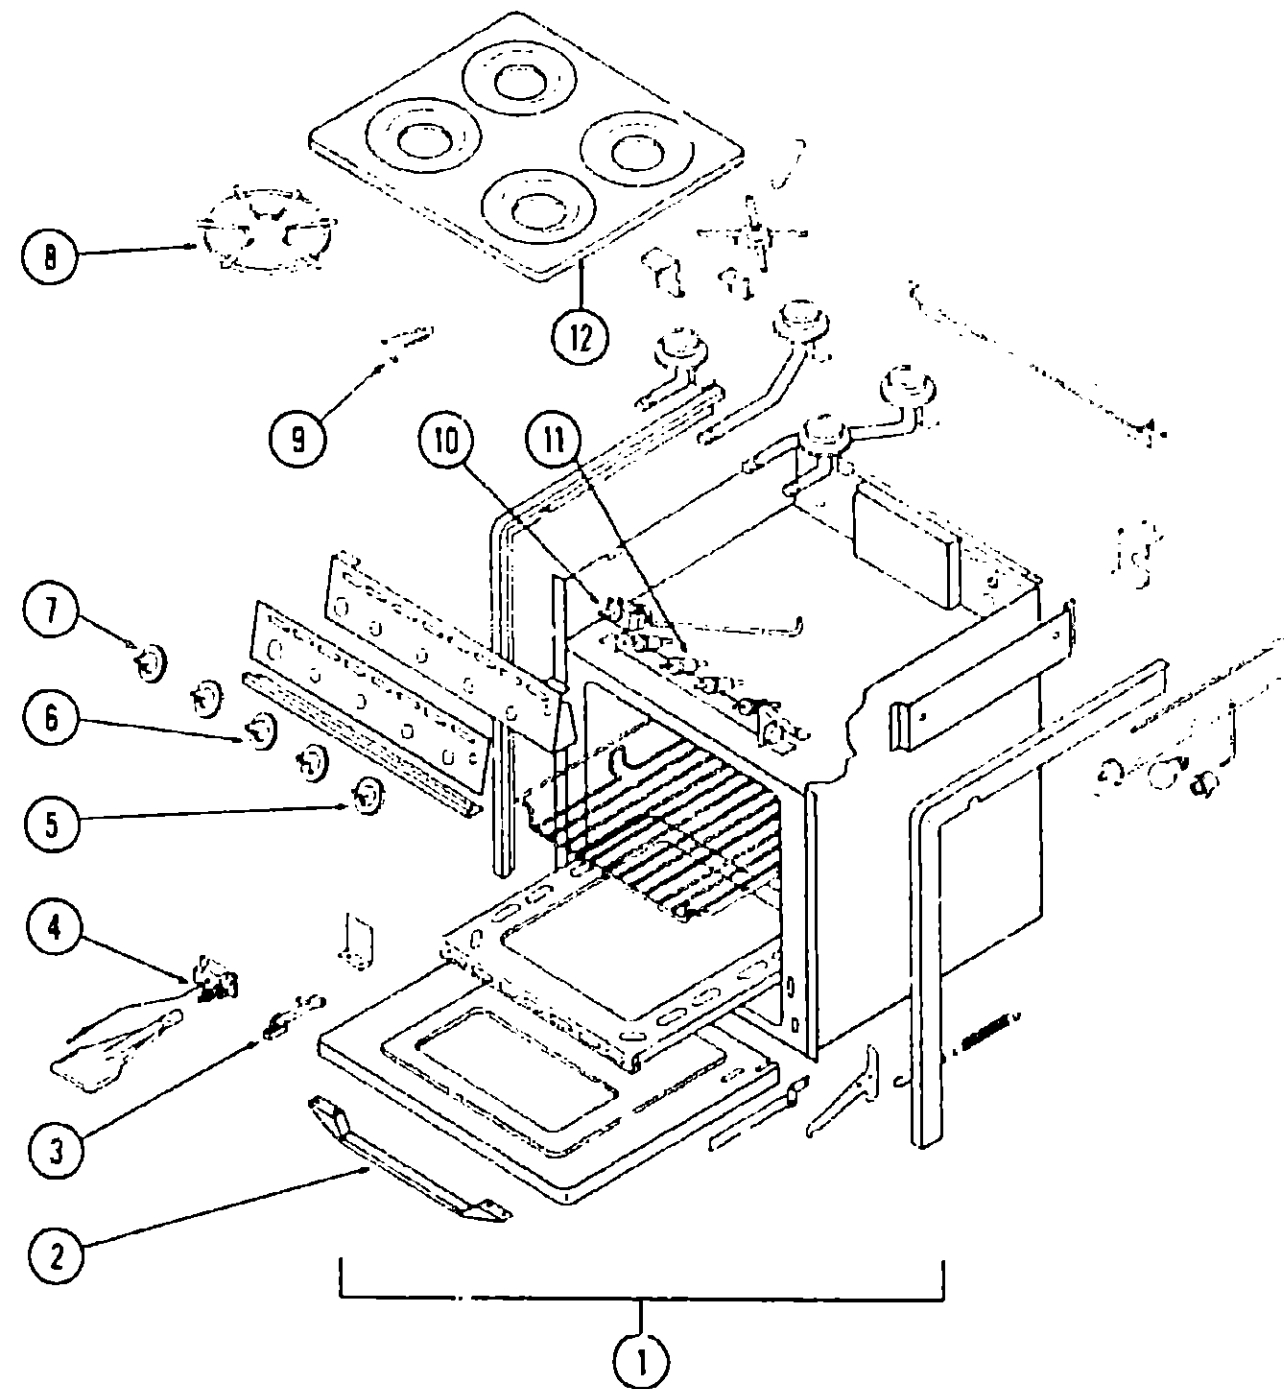

RANGE GROUP (CONTINUED)

MAGIC CHEF - LARGE OVEN

Key	Part Number	U/M	Description
1	049045-01-000	EA	Range - 4 Burner - Large Oven - Chrome - Magic Chef
2	049045-01-711	EA	Handle - Door
3	049045-01-706	EA	Pilot - Oven
4	049045-01-702	EA	Valve Safety
5	049045-01-712	EA	Knob - Burner - Front
6	049045-01-713	EA	Knob - Burner - Rear
7	049045-01-714	EA	Knob - Thermostat
8	049045-01-716	EA	Grate
9	049045-01-715	EA	Clip - Grate
10	049045-01-701	EA	Thermostat w/Top Lighter
•	049045-01-720	EA	Thermostat w/o Top Lighter
11	049045-01-703	EA	Valve - Top Burner
12	049045-01-718	EA	Top Chrome
•	049045-01-717	EA	Switch - Oven Light
•			Not Illustrated