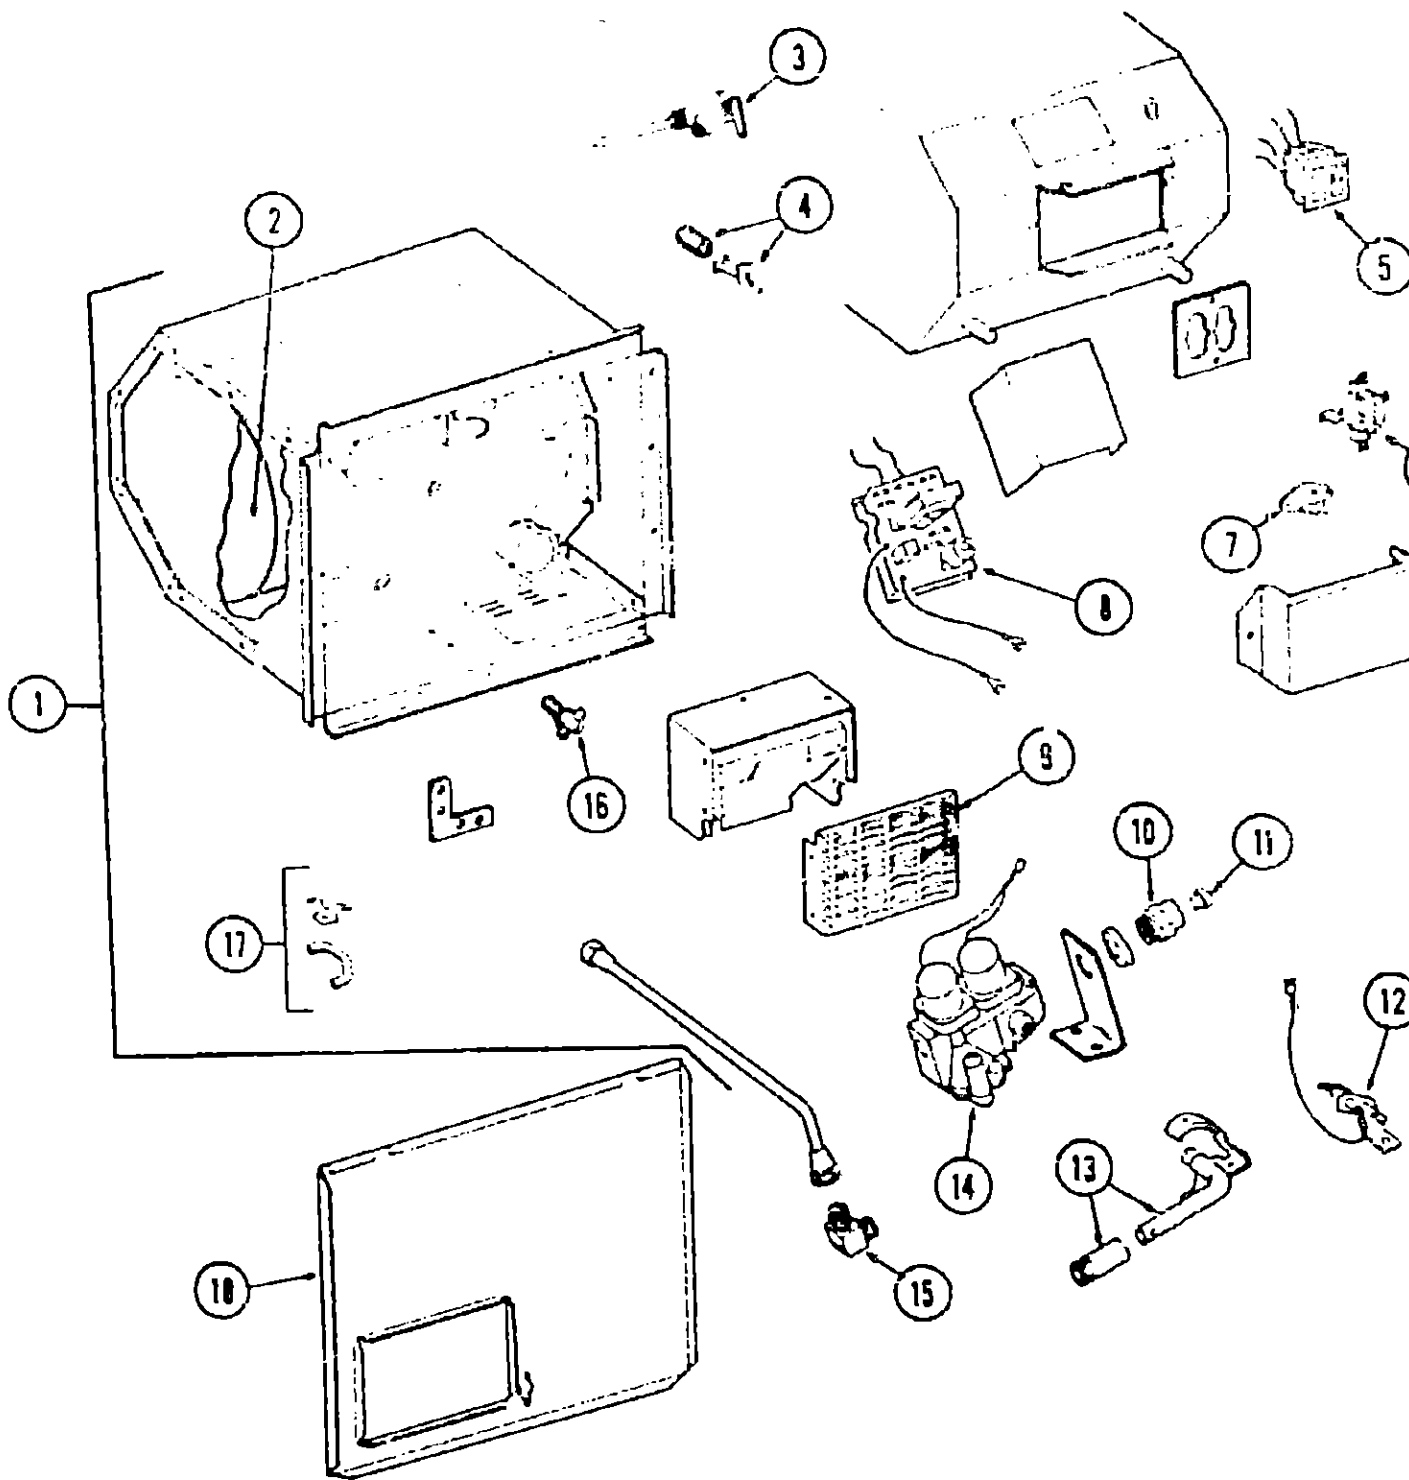

WATER HEATER GROUP (CONTINUED)

ATWOOD - w/MOTOR AID - ELECTRIC IGNITION - GH63E

Key	Part Number	U/M	Description
1	051393-01-000	EA	Water Heater - GH63E - Electric Ignition w/Motor Aid
2	051393-01-700	EA	Tank - Inner
3	051391-01-704	EA	Valve - Relief 1/2" Fitting
4	051391-01-705	EA	Fastener - Cam Lock
5	051393-01-701	EA	Switch Package
6	051393-01-702	EA	Switch - Energy Cut Off
7	051393-01-703	EA	Thermostat
8	051393-01-704	EA	Circuit Board
9	051391-01-705	EA	Grille - Exhaust
10	051393-01-705	EA	Fitting - Orifice
11	051391-01-710	EA	Orifice - Burner
12	051393-01-706	EA	Probe and Spark Assembly
13	051393-01-707	EA	Main Burner
14	051393-01-708	EA	Valve - Dual Solenoid
15	051393-01-709	EA	Fitting - Elbow
16	051391-01-701	EA	Valve - Drain
17	051391-01-709	EA	Hinge Kit w/Clip - Access Door
18	052009-02-000	EA	Door - Access - Water Heater - Beige
	051391-01-714	EA	Not Included w/Water Heater Assembly
	051391-01-714	EA	Elbow - 45 x 3/8 F x 3/8 MPT - On Gas Thermostat

WATER HEATER GROUP (CONTINUED)

ATWOOD - w/MOTOR AID - ELECTRIC IGNITION - GH63E (CONTINUED)

1975-1979 COMMON ITEMS FICHE TABLE OF CONTENTS

Introduction	A-1 - A-2
Air Conditioner Group	A-3 - A-14
Cabinetry Hardware Group	A-15 - B-18
Chevrolet Chassis Parts Group	B-19 - B-24
Control Center Group	C-1 - C-2
Furnace Group	C-3 - D-12
Generator Group	D-13 - E-4
Holding Tank Group	E-5 - E-24
Luggage Rack and Ladder Group	F-1 - F-6
Plumbing Hardware	F-7 - G-12
Range Group	G-13 - H-2
Range Hood Group	H-3 - H-4
Refrigerator Group	H-5 - J-12
Roof Vent Group	J-13 - J-15
Speed Control Group	J-17 - K-2
Toilet Group	K-3 - K-8
Water Heater Group	K-9 - K-18
Wheel Cover Group	K-19 - K-20
Windshield Wiper/Washer Group	K-21 - L-4

WATER HEATER GROUP INDEX

Atwood w/Motor Aid	K-9 - K-10
Electric Ignition - GH6E	
Atwood w/Motor Aid	K-11 - K-12
Electric Ignition - GH6E	
Atwood w/o Motor Aid - G6A2	K-13
Atwood w/o Motor Aid - G6A3	K-14
Atwood w/Motor Aid - GH6	K-15
Atwood w/Motor Aid - GH63	K-16
Atwood w/Motor Aid	K-17 - K-18
Electric Ignition - GH610-3E