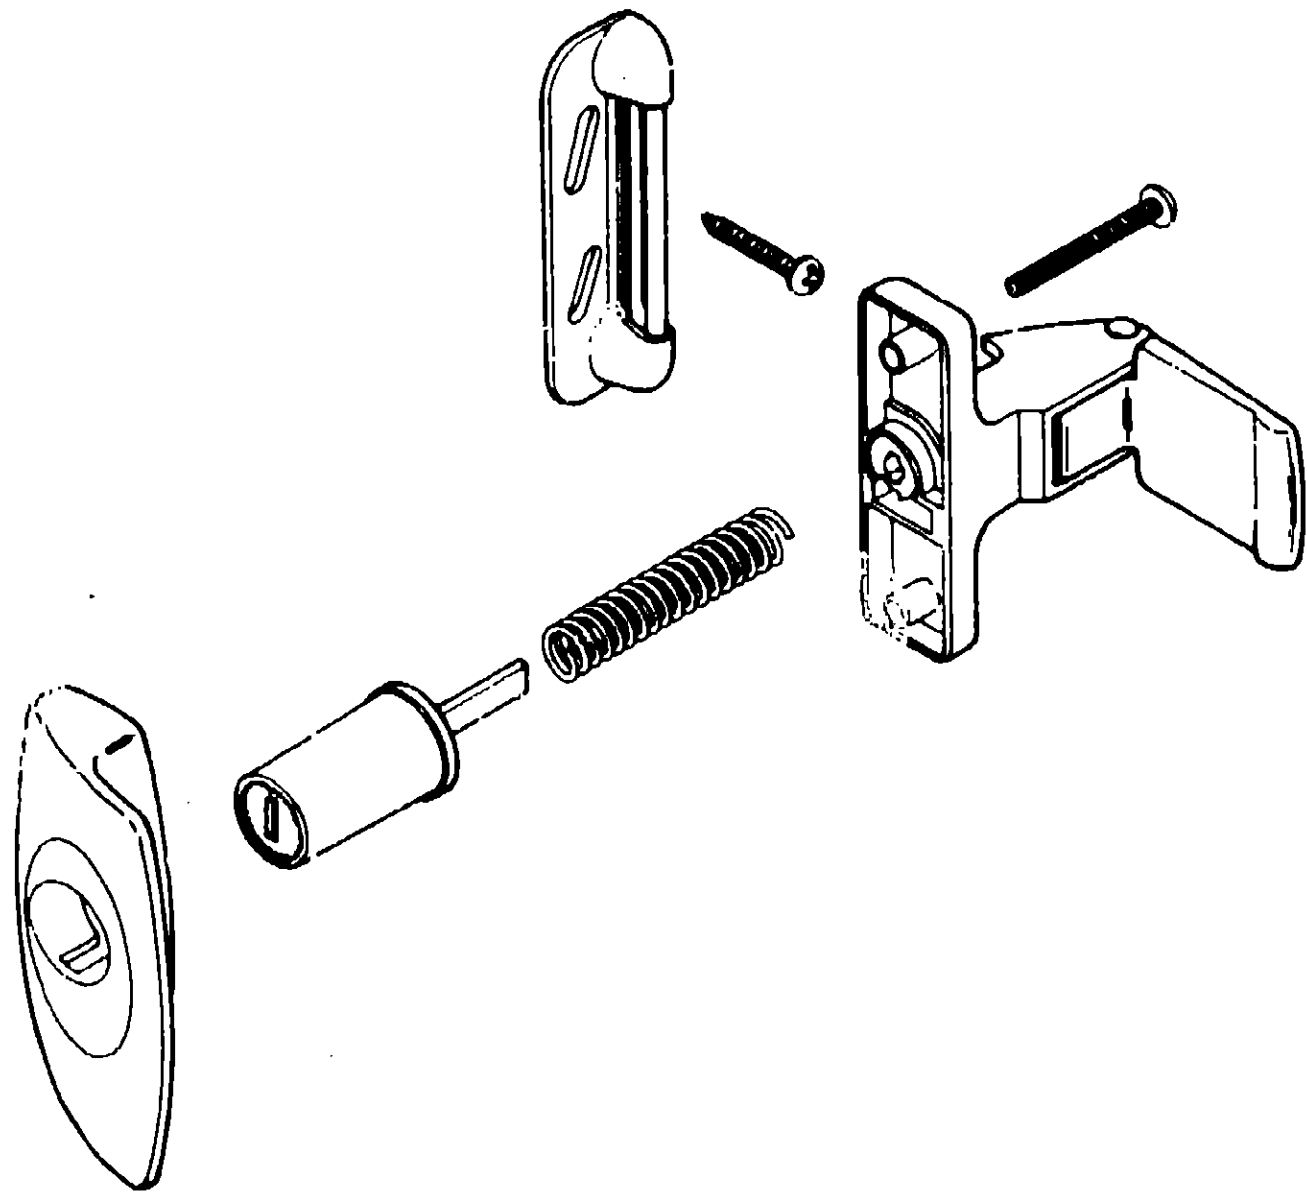

**CABINETY HARDWARE GROUP
 INDEX**

Latches, Pulls, Catches, Drawer Glides, Hinges, Knobs and Locks	A-15 - B-18
---	-------------

CABINETY HARDWARE GROUP (CONTINUED)

Key Part Number U/M Description
 009124-01-000 EA Latch Asm. - Push Button Brass
 Kit Contains Complete Latch and Strike used for Bath Doors.