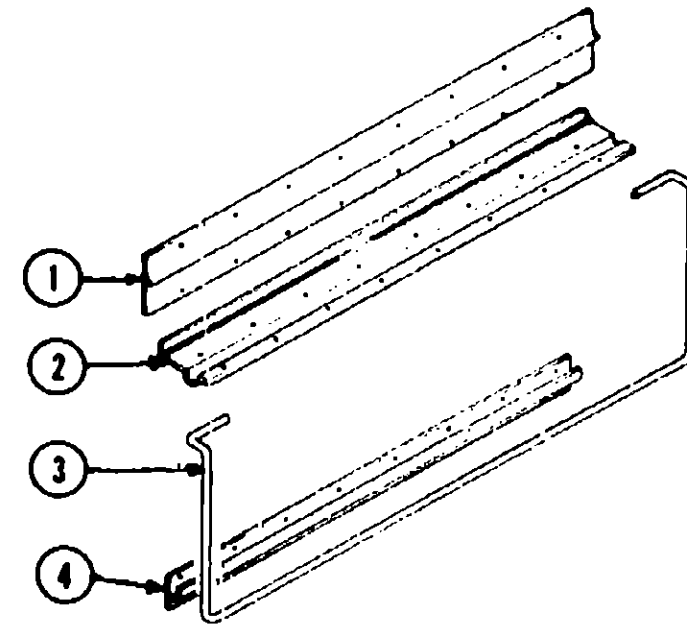

CABINETY HARDWARE GROUP (CONTINUED)

DINETTE TABLE WALL MOUNT HARDWARE

Key	Part Number	U/M	Description
	052200-01-000	EA	Bracket - Upper Wall Mount - Brown - 23.5"
	052201-01-000	EA	Bracket - Table Mount - Brown - 23"
	024275-02-000	EA	Rod - Table Lift - 7.5" x 23.5"
	024275-03-000	EA	Rod - Table Lift - 8.8" x 23.5"
	024281-03-000	EA	Bracket - Lower Wall Mount - Brown - 22.12"