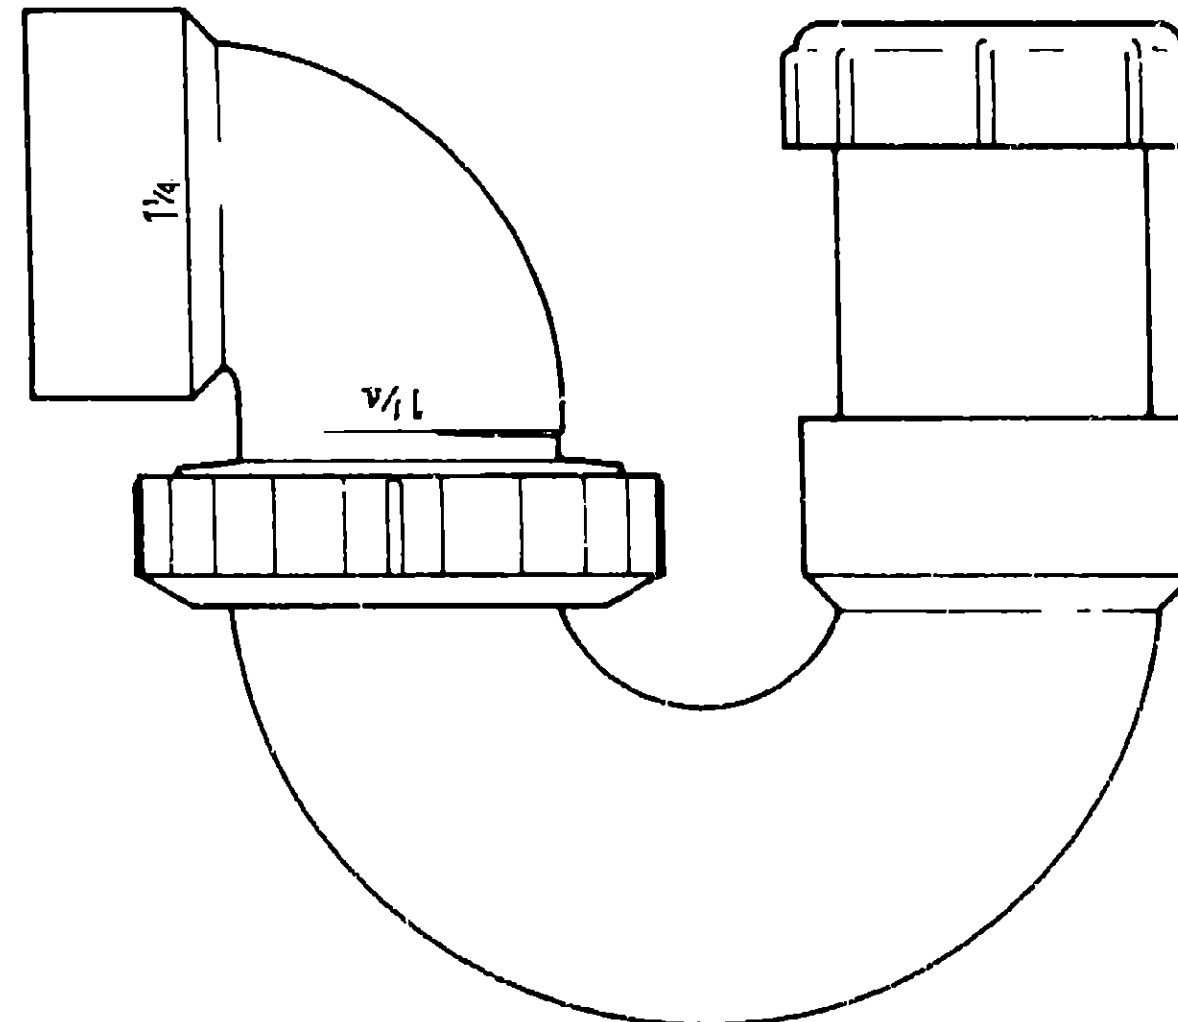

Key	Part Number	U/M	Description
	010079-01-000	EA	Tee - Plastic - 1 1/2" H x 1 1/2" H x 1 1/4" H

F-15	Key	Part Number	U/M	Description
		053335-01-000	EA	P-Trap - Plastic - 1 1/4" H x H w/Union

1975-1979 COMMON ITEMS FICHE
TABLE OF CONTENTS