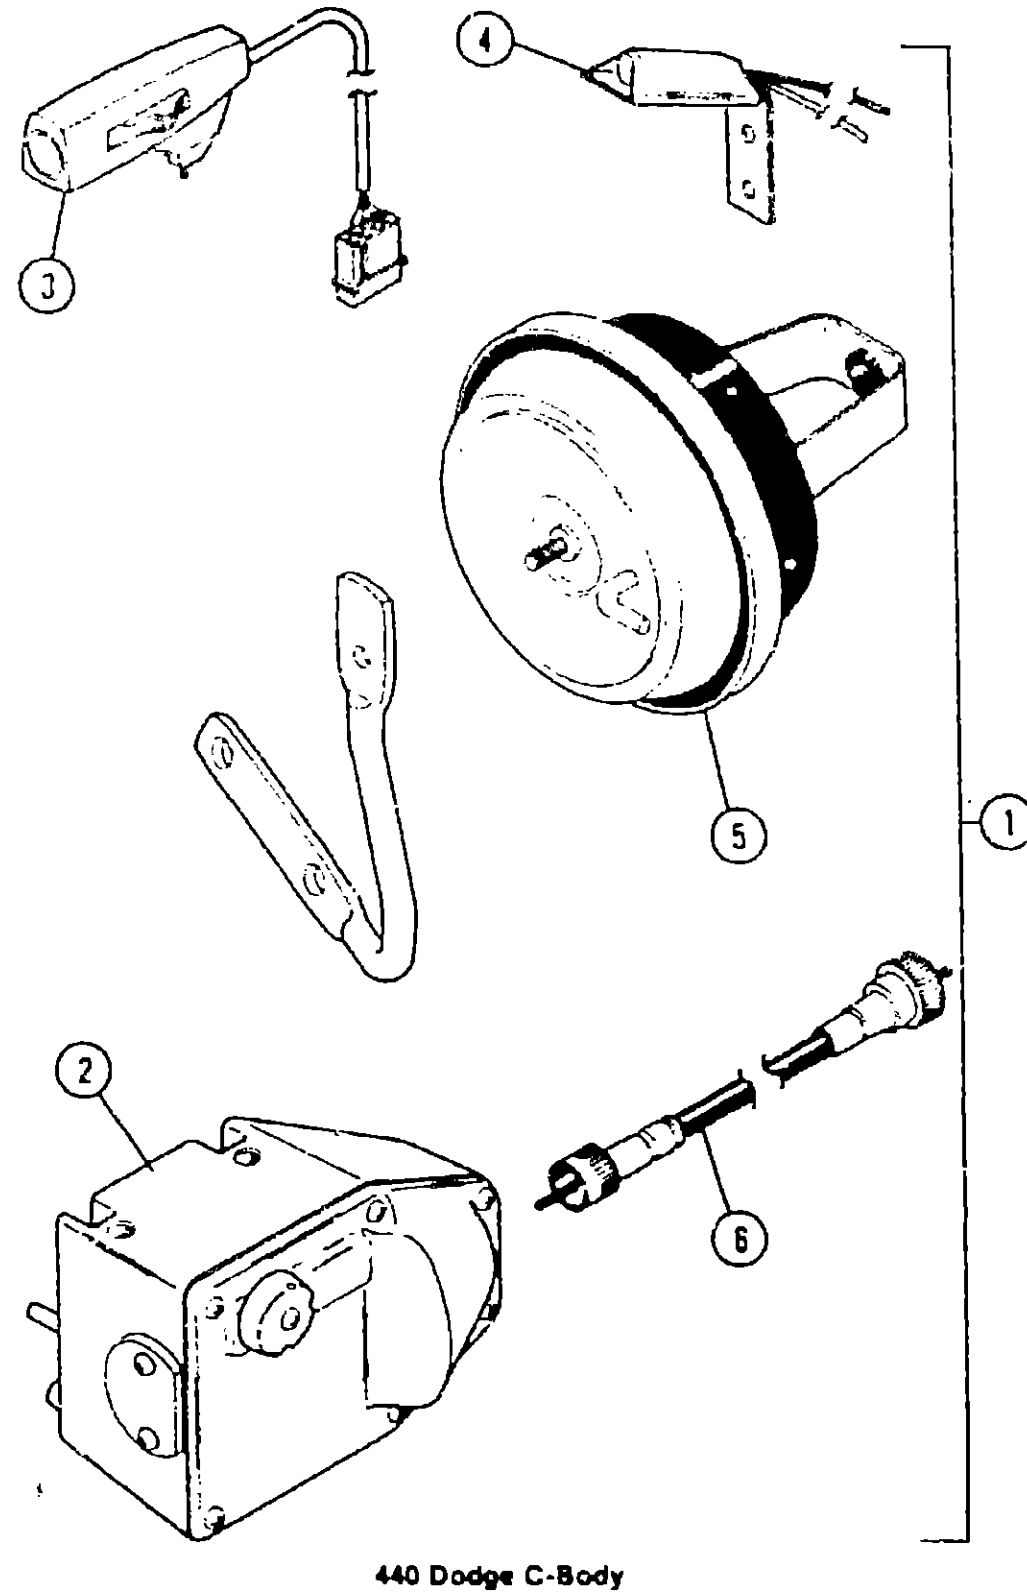

SPEED CONTROL GROUP (CONTINUED)

440 Dodge C-Body

Key	Part Number	U/M	Description
1	048652-01-000	EA	Speed Control Package - 440 G.I.D. - Dodge C-Body
2	007255-01-700	EA	Regulator Asm.
3	007255-01-702	EA	Engage Switch - Clamp On
4	007255-01-704	EA	Switch Asm. - Decelerate
5	024746-01-701	EA	Servo Asm.
6	007298-01-700	EA	Cable Asm. - Transmission - 42"
*	024746-01-700	EA	Relay - Speed Control
*	007298-01-702	EA	Harness Asm.
*			Not Illustrated