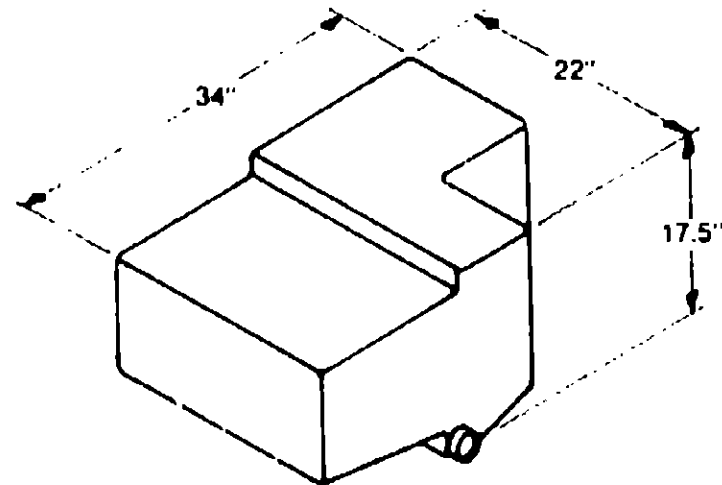

Key Part Number U/M Description
053370-01-000 EA Holding Tank - Plastic - w/o Fittings

Used as a sewage tank
• Used as a gray water tank

1978 WINNEBAGO WDU132RU
1979 WINNEBAGO WDU32RU
WDU32DU