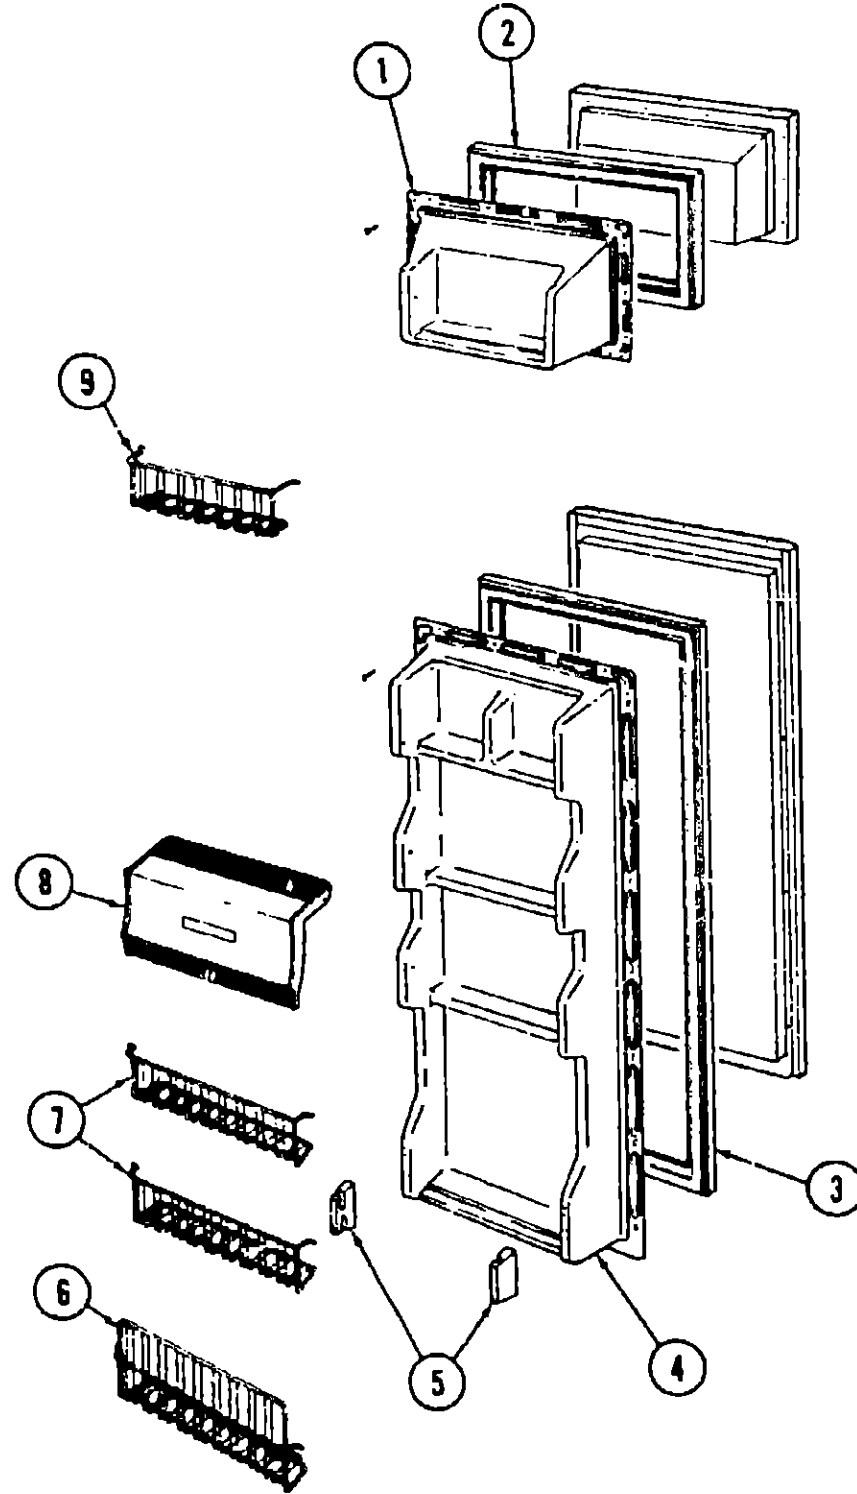

J-2

REFRIGERATOR GROUP (CONTINUED)

WINNEBAGO REFRIGERATOR - W7EG

Key Part Number U/M Description
034544-01-000 EA Refrigerator Asm. - Winnebago - W7EG

Key	Part Number	U/M	Description
1	034542-01-760	EA	Liner - Freezer Door
2	034542-01-758	EA	Gasket - Freezer Door
3	034544-01-721	EA	Gasket - Refrigerator Door
4	034544-01-722	EA	Liner - Refrigerator Door
5	034543-01-745	EA	Holder - Door Rack
6	034542-01-748	EA	Rack - Door Lower
7	034542-01-747	EA	Rack - Door
8	034544-01-723	EA	Door - Butter/Cheese
9	034542-01-762	EA	Rack - Freezer Door