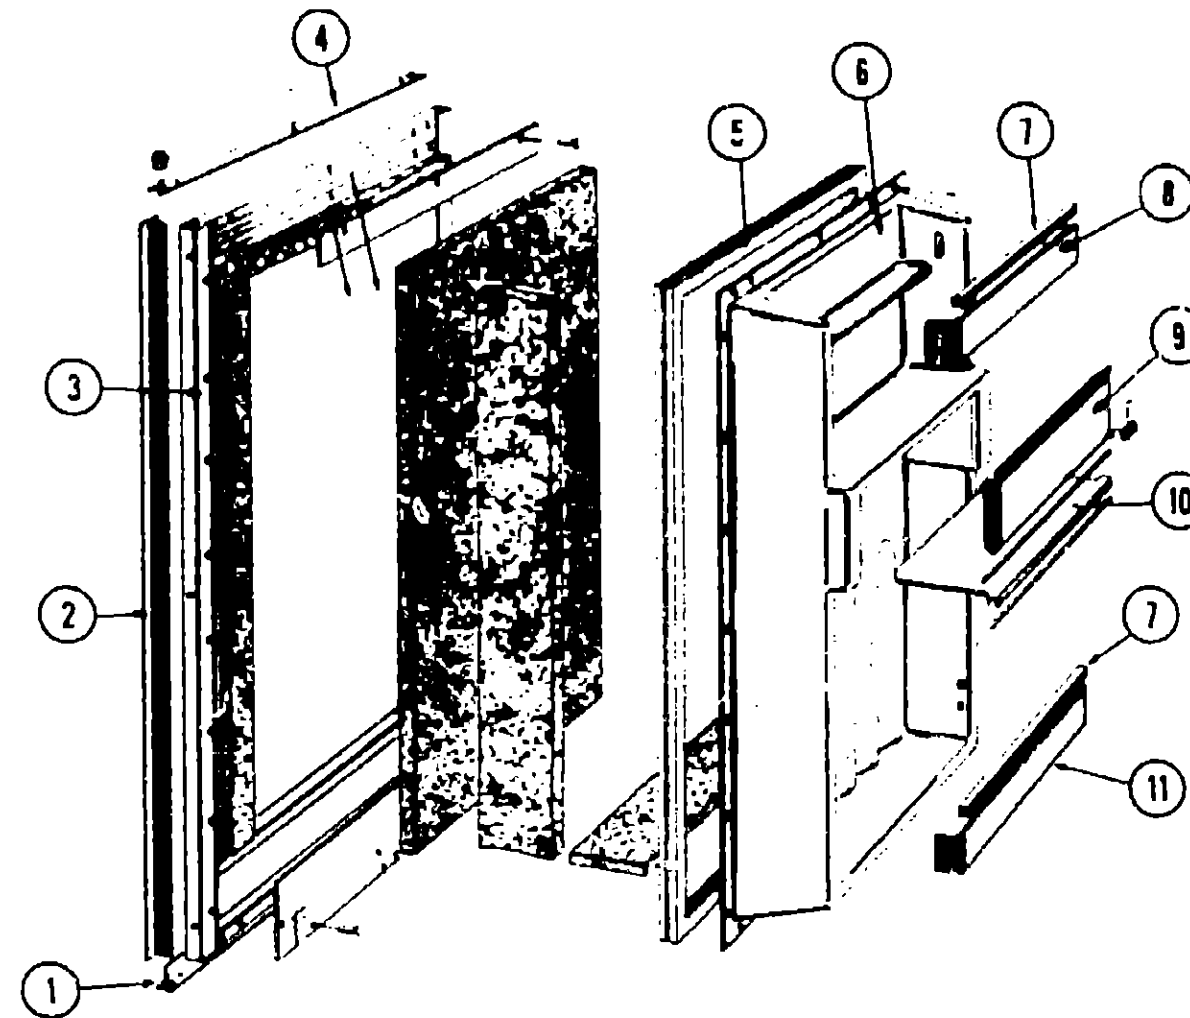

REFRIGERATOR GROUP (CONTINUED)

SIBIR REFRIGERATOR - ET150 (CONTINUED)

Key	Part Number	U/M	Description
1	049175-01-744	EA	Trim - Door Bottom
2	049175-01-745	EA	Trim - Door Side
3	049175-01-709	EA	Panel - Door Outer
4	049175-01-743	EA	Trim - Door Top
5	059175-01-712	EA	Gasket - Refrigerator Door
6	049175-01-711	EA	Liner - Door
7	049175-01-721	EA	Trim
8	049175-01-720	EA	Rack - Egg
9	049175-01-716	EA	Door - Dairy
10	049175-01-714	EA	Tray - Butter
11	049175-01-719	EA	Bar - Retaining

1975-1979 COMMON ITEMS FICHE TABLE OF CONTENTS

Introduction	A-1 - A-2
Air Conditioner Group	A-3 - A-14
Cabinetry Hardware Group	A-15 - B-18
Chevrolet Chassis Parts Group	B-19 - B-24
Control Center Group	C-1 - C-2
Furnace Group	C-3 - D-12
Generator Group	D-13 - E-4
Holding Tank Group	E-5 - E-24
Luggage Rack and Ladder Group	F-1 - F-6
Plumbing Hardware	F-7 - G-12
Range Group	G-13 - H-2
Range Hood Group	H-3 - H-4
Refrigerator Group	H-5 - J-12
Roof Vent Group	J-13 - J-15
Speed Control Group	J-17 - K-2
Toilet Group	K-3 - K-8
Water Heater Group	K-9 - K-18
Wheel Cover Group	K-19 - K-20
Windshield Wiper/Washer Group	K-21 - L-4

REFRIGERATOR GROUP INDEX

Dometic - RM66	H-5 - H-8
Dometic - RM76	H-9 - H-13
Norcold - DE728	H-14
Instamatic - IM6	H-15 - H-18
Instamatic - IM7	H-19 - H-24
Sibir - ET150	I-1 - I-4
Sibir - ET230	I-5 - I-10
Sibir - ET150/2	I-11 - I-14
Sibir - ET230/2	I-15 - I-20
Winnebago - W6EG	I-21 - J-2
Winnebago - W7EG	J-3 - J-7
Winnebago - W8EG	J-8 - J-12