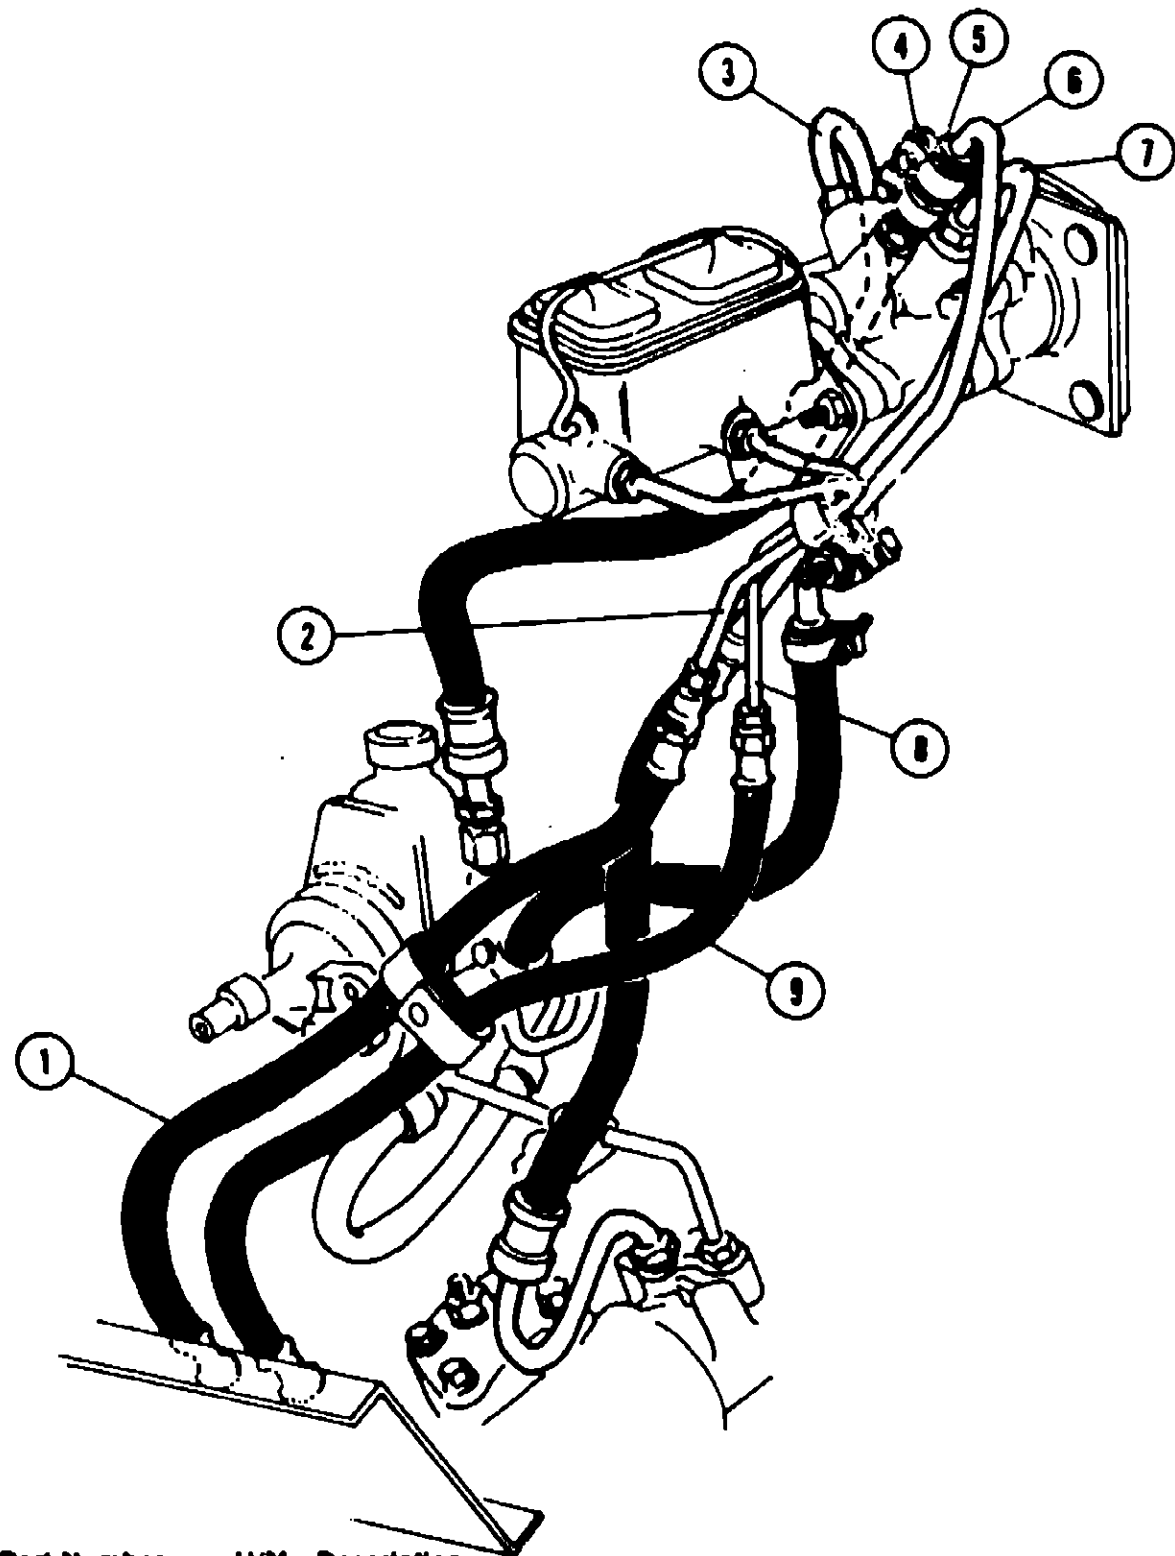

CHEVROLET CHASSIS PARTS GROUP

C-BODY CHASSIS

Key	Part Number	U/M	Description
1	701641-01-000	EA	Hose Asm. - Rear Brake - Main Cylinder
2	701661-01-000	EA	Pipe Asm. - Rear Brake - Main Cylinder
3	701656-01-000	EA	Hose Asm. - Hydrabooster Pump Outlet
4	701656-01-000	EA	Clamp - Vent Pipe Hose - Power Brake Booster
	701659-01-000	EA	Clamp - Optional - Vent Pipe Hose - Power Brake Booster
5	701654-01-000	EA	Hose - Vent Pipe - Power Brake Booster
6	701653-01-000	EA	Pipe Asm. - Rear - Power Brake Booster Vent
7	701657-01-000	EA	Hose Asm. - Power Brake Booster Outlet
8	701660-01-000	EA	Pipe Asm. - Main Cylinder - Front Brake
9	701640-01-000	EA	Hose Asm. - Main Cylinder - Front Brake