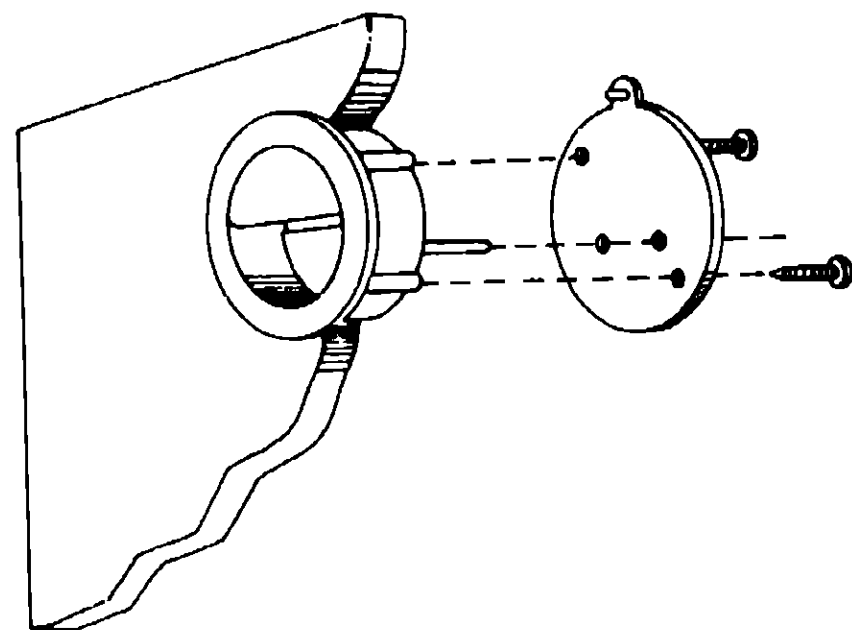

CABINETHY HARDWARE GROUP

Key	Part Number	U/M	Description
	057945-01-KG1	EA	Kit - Door Latch - Flat Latch - Winnebago Kit Contains Screws, Latch, Strike and Backplate
	057945-01-K08	EA	Kit - Door Latch - Flat Latch - Itasca Kit Contains Screws, Latch, Strike and Backplate