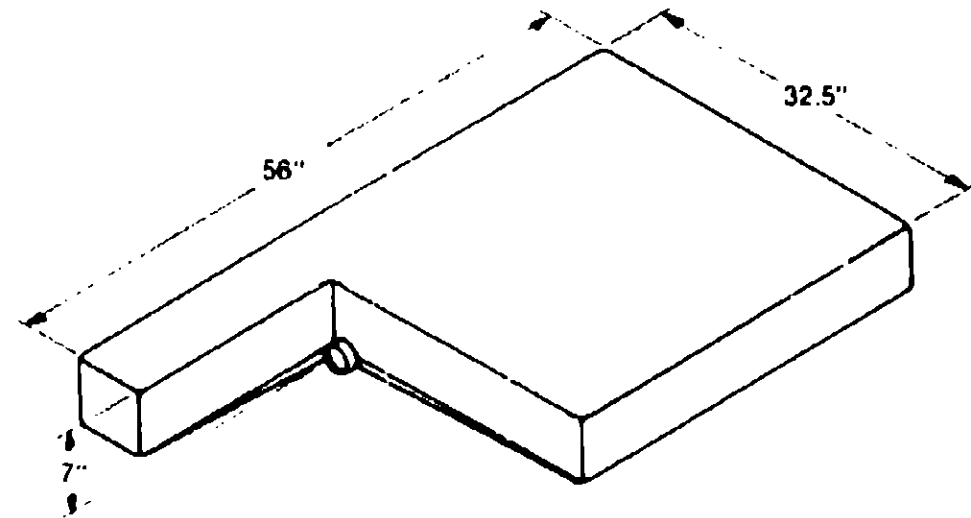

Key Part Number U/M Description
055518-01-000 EA Holding Tank - Plastic - w/o Fittings

Used as a sewage tank
* Used as a gray water tank

1978 WINNEBAGO WDU29RB J2	1979 WINNEBAGO *WDU29RB