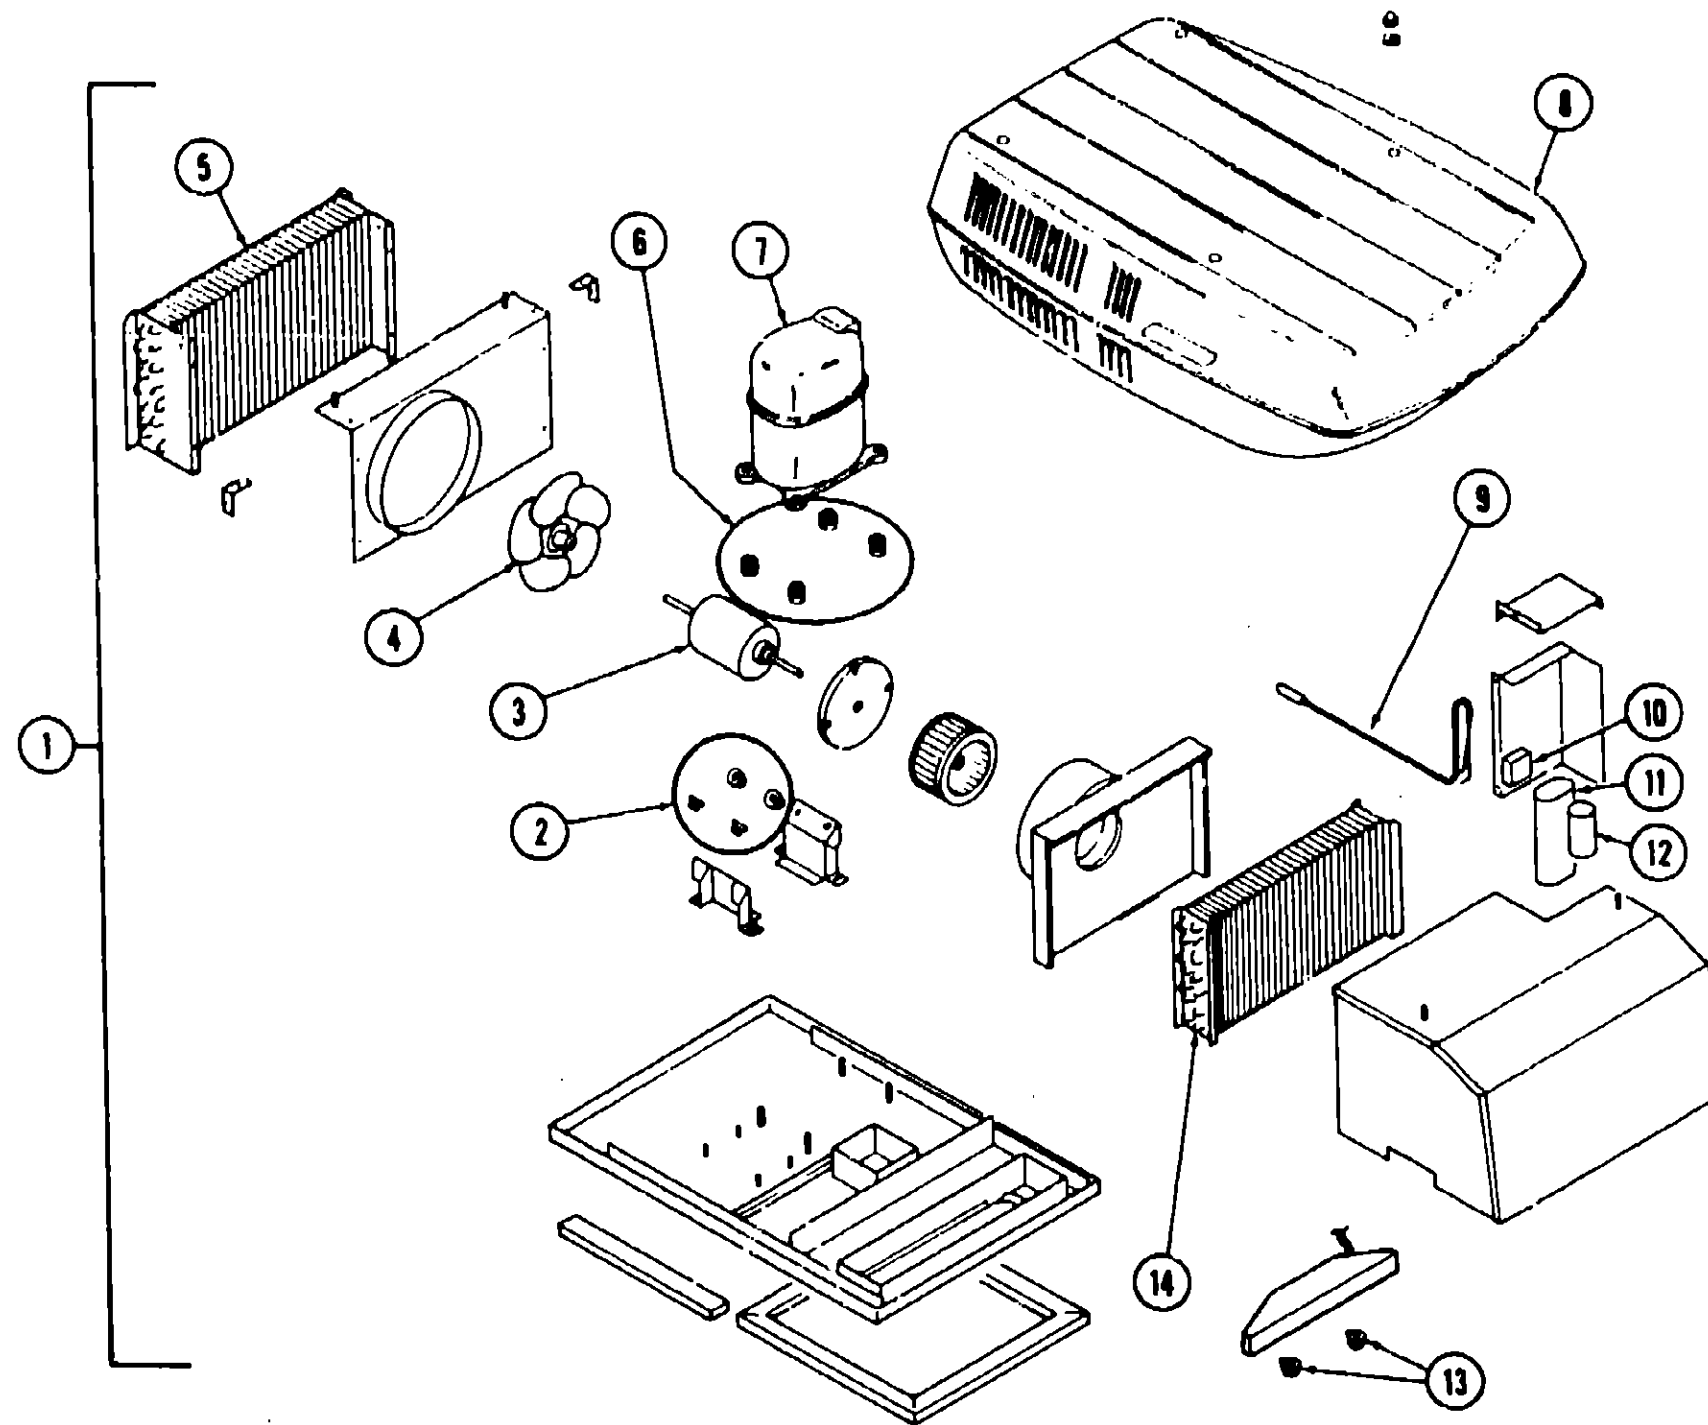

AIR CONDITIONER GROUP (CONTINUED)

AIR CONDITIONER - COLEMAN - 13,500 BTU - MACH III

MODEL B - 6259A907 and 6259A807

Key	Part Number	U/M	Description
1	031680-01-000	EA	Air Conditioner - Roof Mount - 13,500 BTU Mach III - Coleman w/o Inside Shroud
2	034854-01-000	EA	Mount - Motor - Package of 4
3	034852-01-000	EA	Motor - 115 Volt - 2.9 Amp.
4	034952-01-000	EA	Fan - 5 Blade - 42° Pitch
5	034879-01-000	EA	Condenser Coil - 12" x 20"
6	034884-01-000	EA	Mount - Compressor - Neoprene
7	034882-01-000	EA	Compressor
8	037648-01-701	EA	Shroud - Outside - Plastic - w/Logos
9	034851-01-000	EA	Capillary Tube

A-5

Key	Part Number	U/M	Description
10	034871-01-000	EA	Relay - Start (Model - 6259A907)
	034887-01-000	EA	Relay - Start (Model - 6259A907)
11	034885-01-000	EA	Run Capacitor - 30 Mfd.
12	034886-01-000	EA	Start Capacitor - 88 - 108 Mfd. (Model - 6259A807)
	034869-01-000	EA	Start Capacitor - 47 - 56 Mfd. (Model - 6259A807)
13	034864-01-000	EA	Knob - Control (one)
14	034888-01-000	EA	Evaporator Coil
	037648-01-716	EA	Cold Control - 77° In - 64° Out
	037648-01-717	EA	Switch - Fan Speed Control w/o Knob
			Not Illustrated

1975-1979 COMMON ITEMS FICHE TABLE OF CONTENTS

Introduction	A-1 - A-2
Air Conditioner Group	A-3 - A-14
Cabinetry Hardware Group	A-15 - B-18
Chevrolet Chassis Parts Group	B-19 - B-24
Control Center Group	C-1 - C-2
Furnace Group	C-3 - D-12
Generator Group	D-13 - E-4
Holding Tank Group	E-5 - E-24
Luggage Rack and Ladder Group	F-1 - F-6
Plumbing Hardware	F-7 - G-12
Range Group	G-13 - H-2
Range Hood Group	H-3 - H-4
Refrigerator Group	H-5 - J-12
Roof Vent Group	J-13 - J-15
Speed Control Group	J-17 - K-2
Toilet Group	K-3 - K-8
Water Heater Group	K-9 - K-18
Wheel Cover Group	K-19 - K-20
Windshield Wiper/Washer Group	K-21 - L-4

AIR CONDITIONER GROUP INDEX

Mach I - 10,000 BTU - Coleman	A-3 - A-4
Mach III - 13,500 BTU - Coleman	A-5 - A-6
11,000 BTU - Coleman	A-7 - A-8
13,500 BTU - Coleman	A-9 - A-10
Inside Shroud - Mach I and III	A-11
Inside Shroud - 11,000 BTU - Cool Only	A-12
Inside Shroud - 13,500 BTU - Cool Only	A-13
Inside Shroud - 13,500 BTU - Heat & Cool Only	A-14

A-6