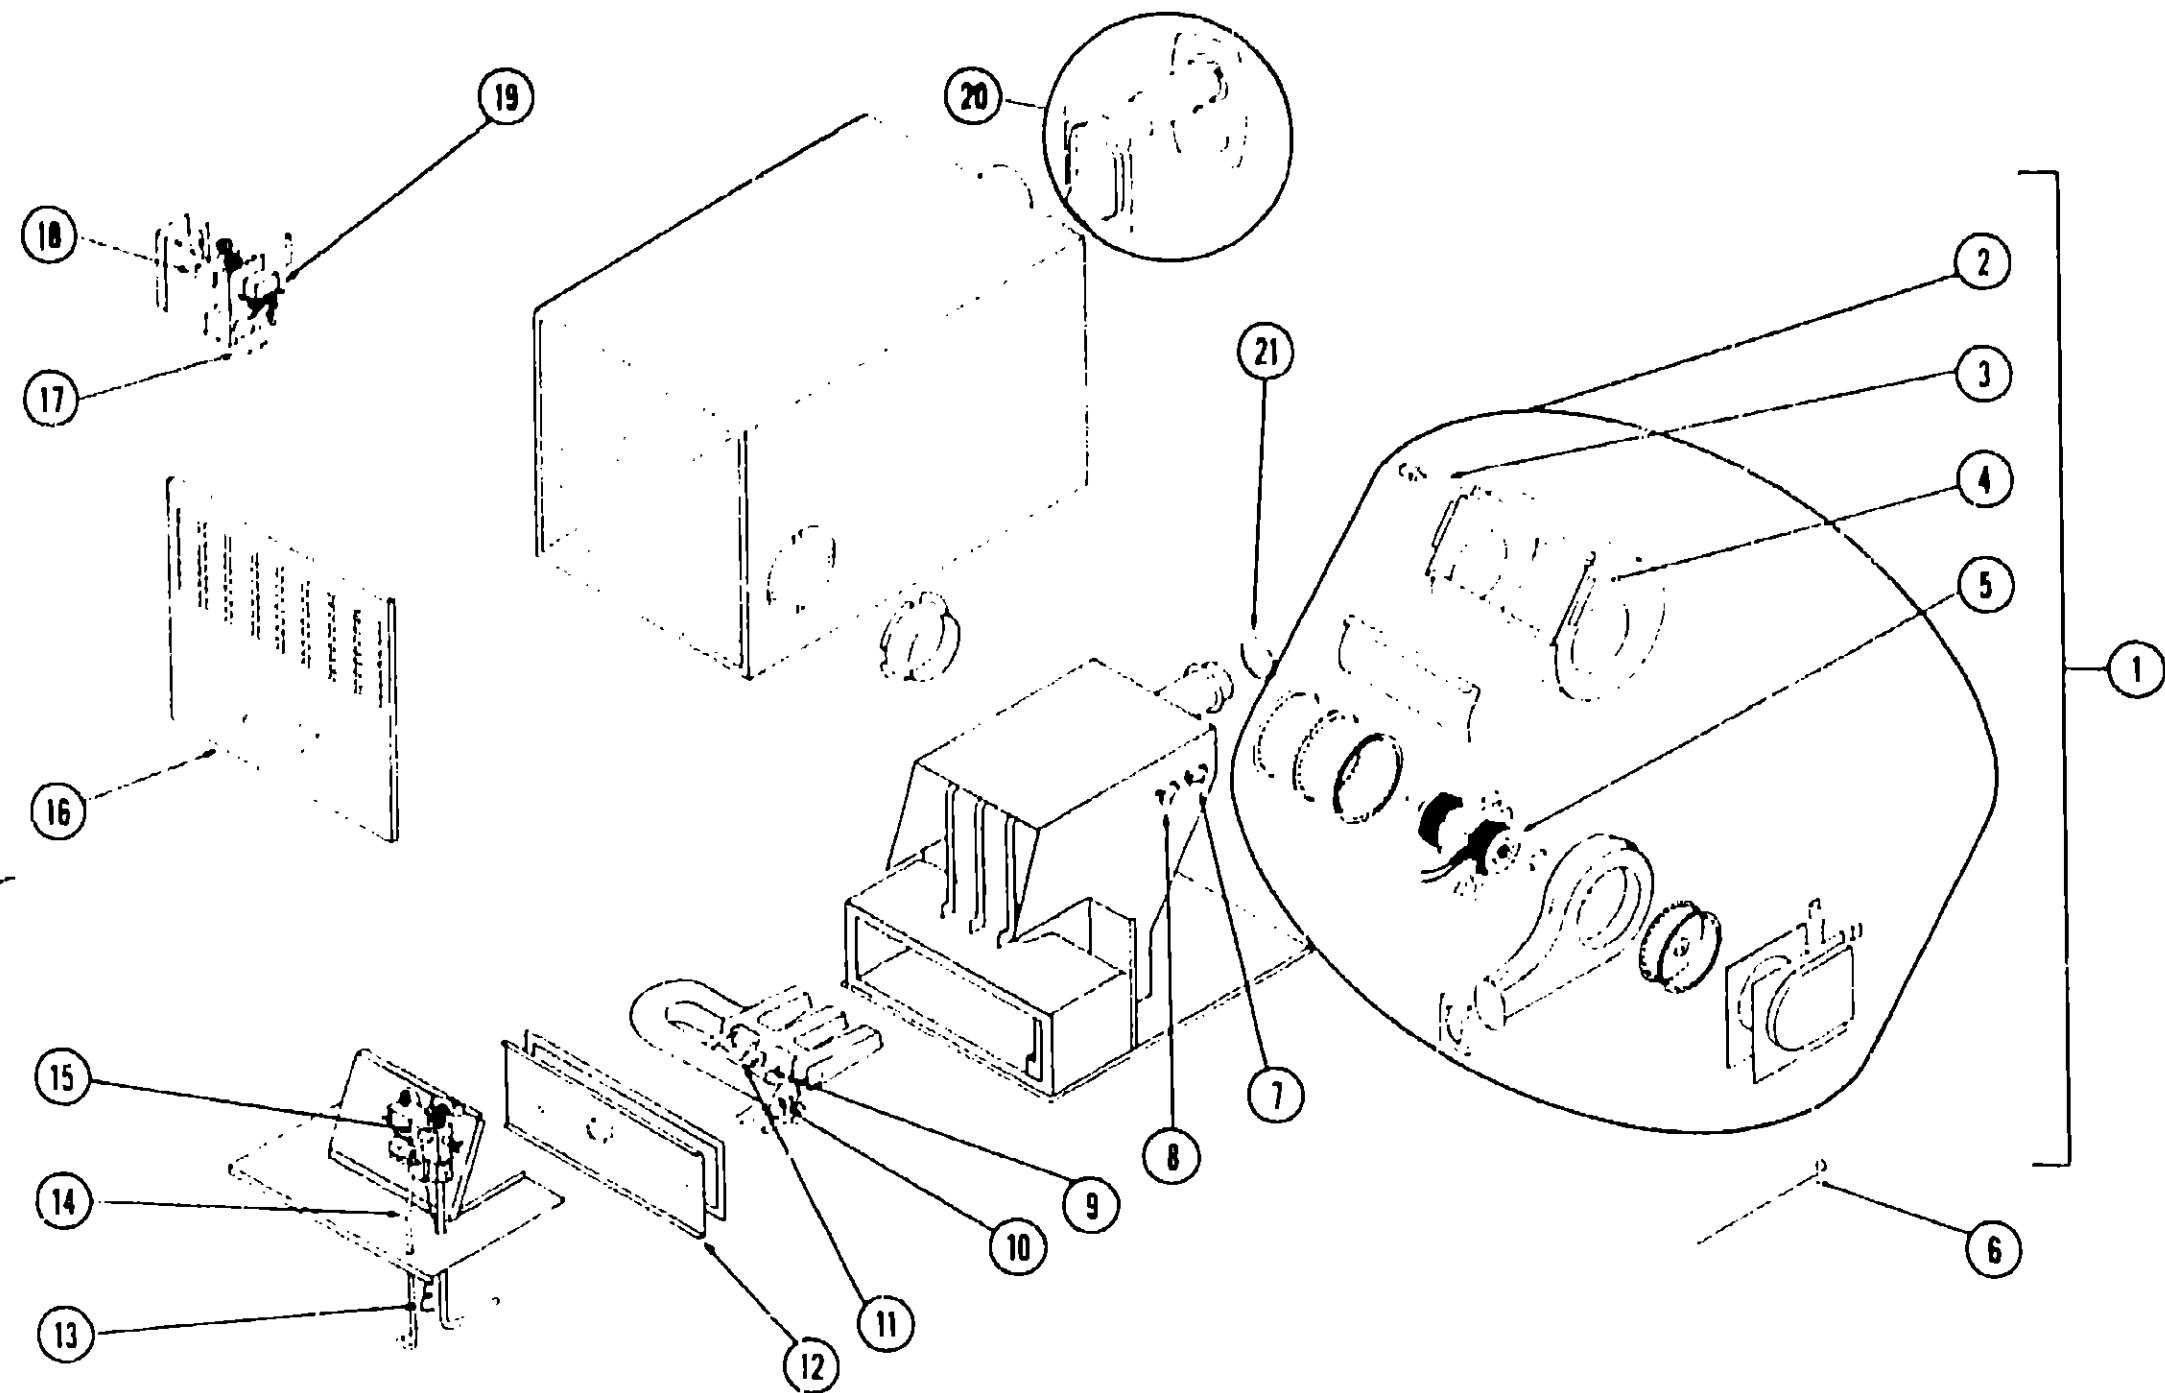

FURNACE GROUP (CONTINUED)

FURNACE - COLEMAN - 4230

Key	Part Number	U/M	Description
1	041604-01-000	EA	Furnace - 28,000 BTU - Under Counter Mount 4200 Series - Coleman
2	041604-01-702	EA	Blower Asm. - Complete
3	041603-01-700	EA	Switch - Sail
4	041602-01-716	EA	Circuit Breaker
5	033269-01-729	EA	Motor - 12 Volt
6	041602-01-702	EA	Rod - Lighter w/Chain
7	700088-21-000	EA	Switch - Fan - Close 140° - Open 100°
8	041603-01-701	EA	Switch - Limit - Open 210° - Close 170°
9	049043-01-707	EA	Orifice - .060"
10	041603-01-707	EA	Coil - Igniter

Key	Part Number	U/M	Description
11	041602-01-701	EA	Pilot - Burner (w/Igniter and Pilot Spud)
12	041602-01-700	EA	Door - Burner w/Gasket
13	041602-01-715	EA	Thermocouple
14	041602-01-717	EA	Tube - Pilot - Formed Steel
15	041603-01-703	EA	Gas Valve - Eaton
	041603-01-705	EA	Gas Valve - General Controls
	041603-01-710	EA	Kit - Gas Valve Conversion - General Controls
16	041602-01-706	EA	Panel - Front w/Latch
17	033269-01-713	EA	Capacitor - 750 Mfd. - 50 Volt - D.C.
18	033269-01-734	EA	Switch - On/Off - 3 Terminal
19	700088-35-000	EA	Relay - 12 Volt - 3 Amp.
20	041606-01-000	EA	Vent Package
21	041602-01-707	EA	Gasket - Exhaust
			Not Illustrated

1975-1979 COMMON ITEMS FICHE TABLE OF CONTENTS

Introduction	A-1 - A-2
Air Conditioner Group	A-3 - A-14
Cabinetry Hardware Group	A-15 - B-18
Chevrolet Chassis Parts Group	B-19 - B-23
Control Center Group	C-1 - C-2
Furnace Group	C-3 - C-12
Generator Group	C-13 - C-14
Holding Tank Group	E-1 - E-4
Luggage Rack and Ladder Group	E-5 - E-6
Plumbing Hardware	F-1 - G-12
Range Group	G-13 - H-2
Range Hood Group	H-3 - H-4
Refrigerator Group	H-5 - H-12
Roof Vent Group	J-13 - J-15
Speed Control Group	J-17 - K-2
Toilet Group	K-3 - K-8
Water Heater Group	K-9 - K-18
Wheel Cover Group	K-19 - K-20
Windshield Wiper/Washer Group	K-21 - L-4

FURNACE GROUP INDEX

Coleman - 4023 - 23,000 BTU	C-3 - C-4
Coleman - 4028 - 28,000 BTU	C-5 - C-6
Coleman - 4030 - 30,000 BTU	C-7 - C-8
Coleman - 4225 - 23,000 BTU	C-9 - C-10
Coleman - 4230 - 28,000 BTU	C-11 - C-12
Coleman - 4235 - 31,000 BTU	C-13 - C-14
Coleman - 4316 - 16,000 BTU	C-15 - C-16
Coleman - 4319 - 19,000 BTU	C-17 - C-18
Coleman - 4322 - 22,000 BTU	C-19 - C-20
Coleman - 4322 - 22,000 BTU w/Electric Ignition	C-21 - C-22
Coleman - 4328 - 28,000 BTU w/Electric Ignition	C-23 - C-24
Coleman - 4328 - 28,000 BTU w/Electronic Ignition	D-1 - D-2
Coleman - 4324 - 24,000 BTU w/Electronic Ignition	D-3 - D-4
Coleman - 4330 - 30,000 BTU w/Electronic Ignition	D-5 - D-6
Coleman - 4332 - 34,000 BTU w/Electronic Ignition	D-7 - D-8
Lear - Siegler - SRF32 - 32,000 BTU	D-9 - D-10
Suburban - NT16 - 16,000 BTU	D-11 - D-12