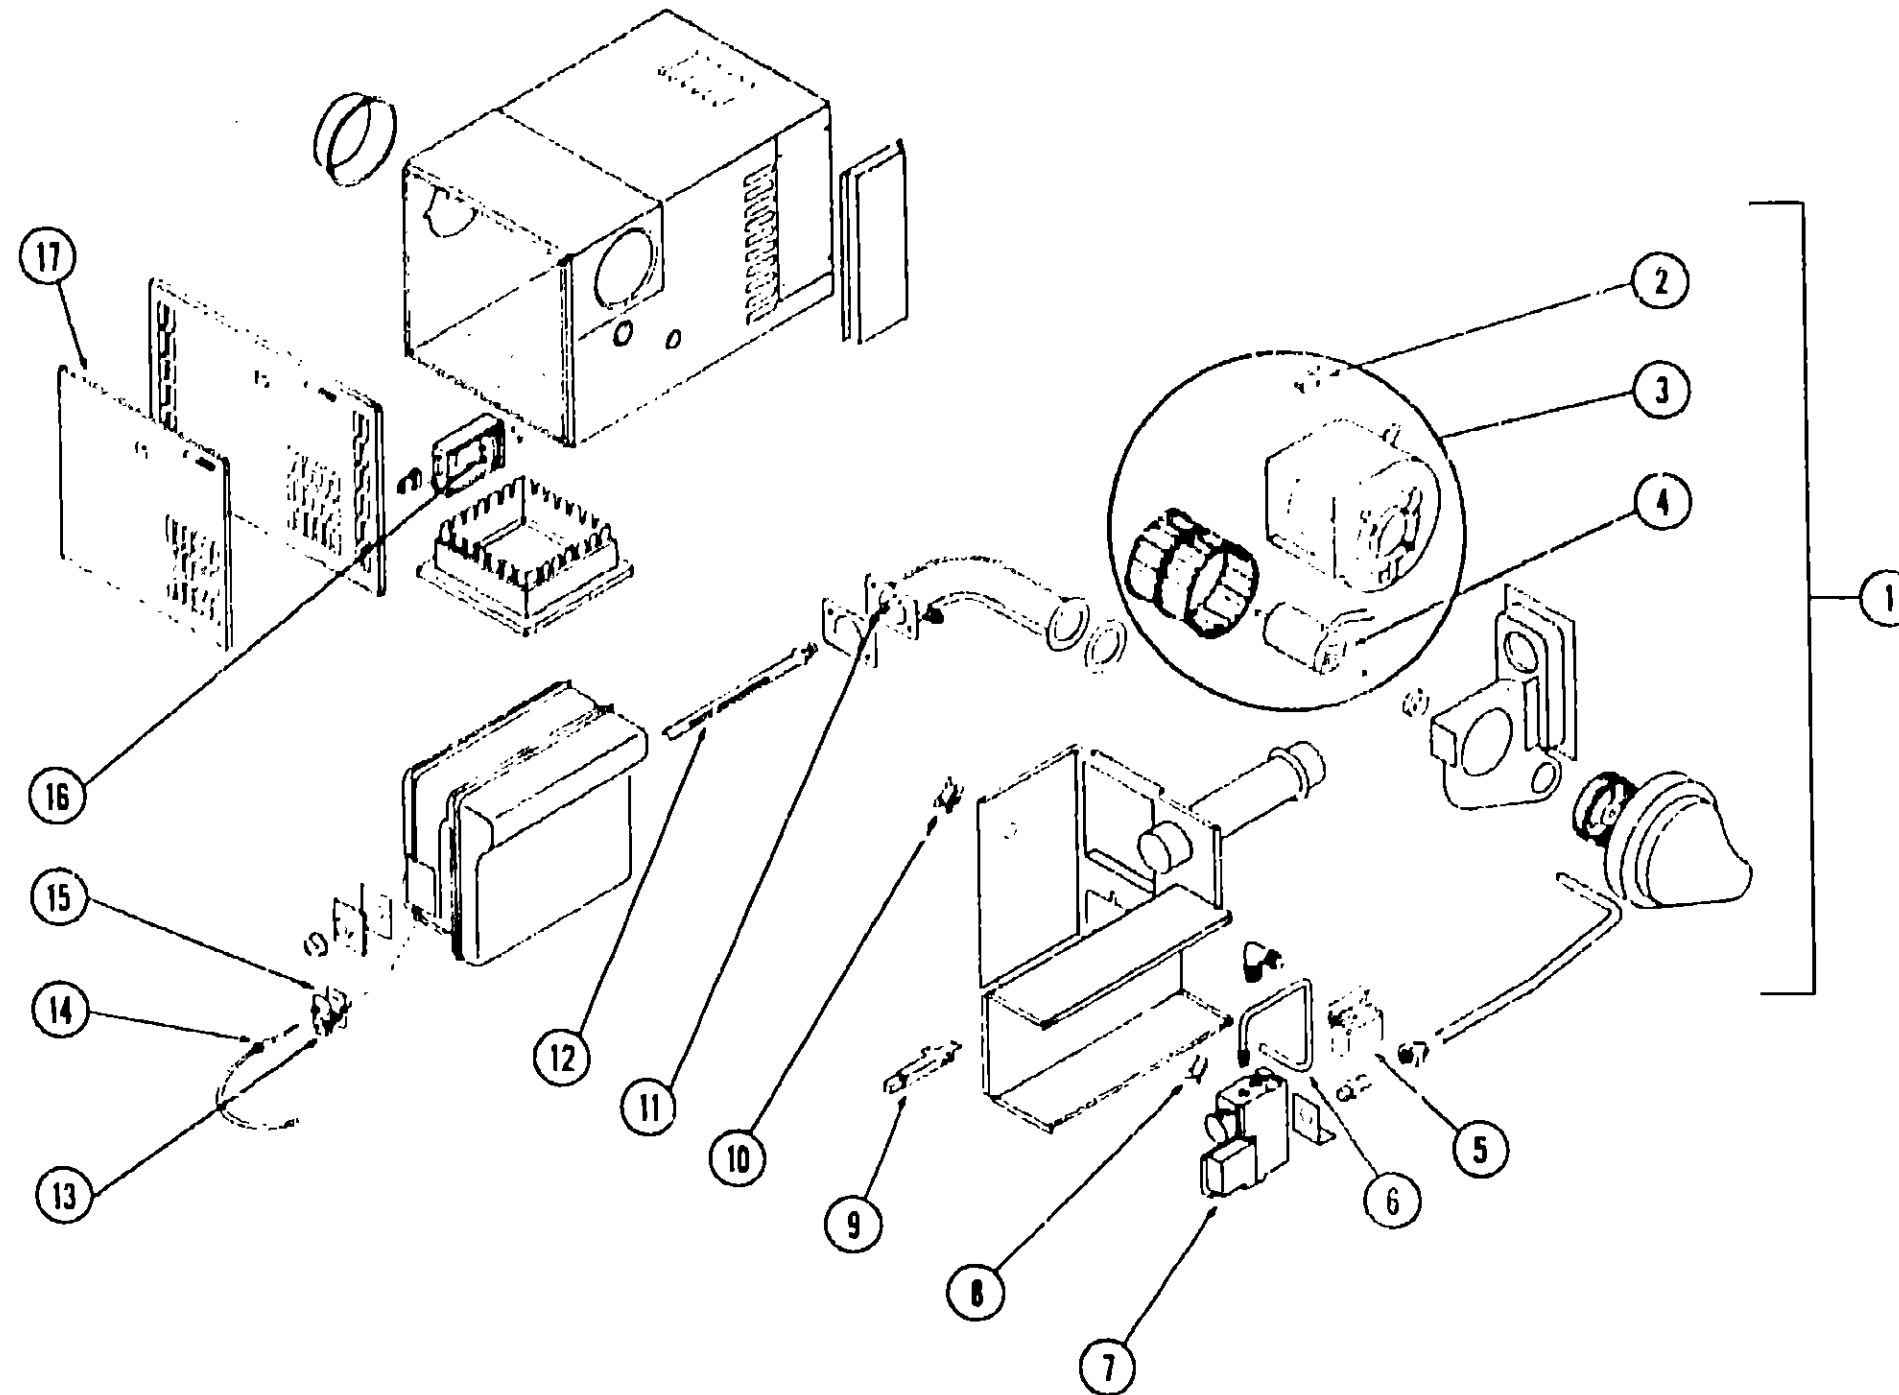

FURNACE GROUP (CONTINUED)

FURNACE - COLEMAN - 4328

Key	Part Number	U/M	Description
1	049043-01-000	EA	Furnace - 28,000 BTU - Under Counter Coleman - 4300 Series
2	049042-01-703	EA	Switch - Sail
3	049043-01-708	EA	Blower Asm.
4	049043-01-705	EA	Motor
5	700088-35-000	EA	Relay - 12 Volt - 3 Amp.
6	049043-01-703	EA	Tube - Pilot - Formed Steel
7	049042-01-704	EA	Valve - Gas - 12 Volt - 6 Amp.
8	049043-01-700	EA	Switch - Fan - Close 140° - Open 100°
9	049042-01-706	EA	Igniter

Key	Part Number	U/M	Description
10	049043-01-701	EA	Switch - Limit - Open 200° - Close 160°
11	049043-01-707	EA	Orifice - .060"
12	049043-01-706	EA	Burner (Aluminized Steel)
13	049042-01-712	EA	Orifice - Pilot
14	049043-01-704	EA	Thermocouple
15	049043-01-702	EA	Pilot with Orifice
16	049042-01-702	EA	Circuit Breaker
17	049043-02-000	EA	Door - Front Return Air

1975-1979 COMMON ITEMS FICHE TABLE OF CONTENTS

Introduction	A-1 - A-2
Air Conditioning Group	A-3 - A-14
Cabinetry Hardware Group	A-15 - B-18
Chevrolet Chassis Parts Group	B-19 - B-24
Control Center Group	C-1 - C-2
Furnace Group	C-3 - D-12
Generator Group	D-13 - E-4
Holding Tank Group	E-5 - E-24
Luggage Rack and Ladder Group	F-1 - F-8
Plumbing Hardware	F-7 - G-12
Range Group	G-13 - H-2
Range Hood Group	H-3 - H-4
Refrigerator Group	H-5 - J-12
Roof Vent Group	J-13 - J-15
Speed Control Group	J-17 - K-2
Toilet Group	K-3 - K-8
Water Heater Group	K-9 - K-18
Wheel Cover Group	K-19 - K-20
Windshield Wiper/Washer Group	K-21 - L-4

FURNACE GROUP INDEX

Coleman - 4023 - 23,000 BTU	C-3 - C-4
Coleman - 4028 - 28,000 BTU	C-5 - C-6
Coleman - 4030 - 30,000 BTU	C-7 - C-8
Coleman - 4225 - 23,000 BTU	C-9 - C-10
Coleman - 4230 - 28,000 BTU	C-11 - C-12
Coleman - 4235 - 31,000 BTU	C-13 - C-14
Coleman - 4316 - 18,000 BTU	C-15 - C-16
Coleman - 4319 - 10,000 BTU	C-17 - C-18
Coleman - 4322 - 22,000 BTU	C-19 - C-20
Coleman - 4322 - 22,000 BTU w/Electric Ignition	C-21 - C-22
Coleman - 4328 - 28,000 BTU/ Coleman - 4328 - 28,000 BTU w/Electric Ignition	C-23 - C-24 D-1 - D-2
Coleman - 4324 - 24,000 BTU w/Electronic Ignition	D-3 - D-4
Coleman - 4330 - 30,000 BTU w/Electronic Ignition	D-5 - D-6
Coleman - 4332 - 34,000 BTU w/Electronic Ignition	D-7 - D-8
Lear - Siegler - SRF32 - 32,000 BTU	D-9 - D-10
Suburban - NT10 - 16,000 BTU	D-11 - D-12