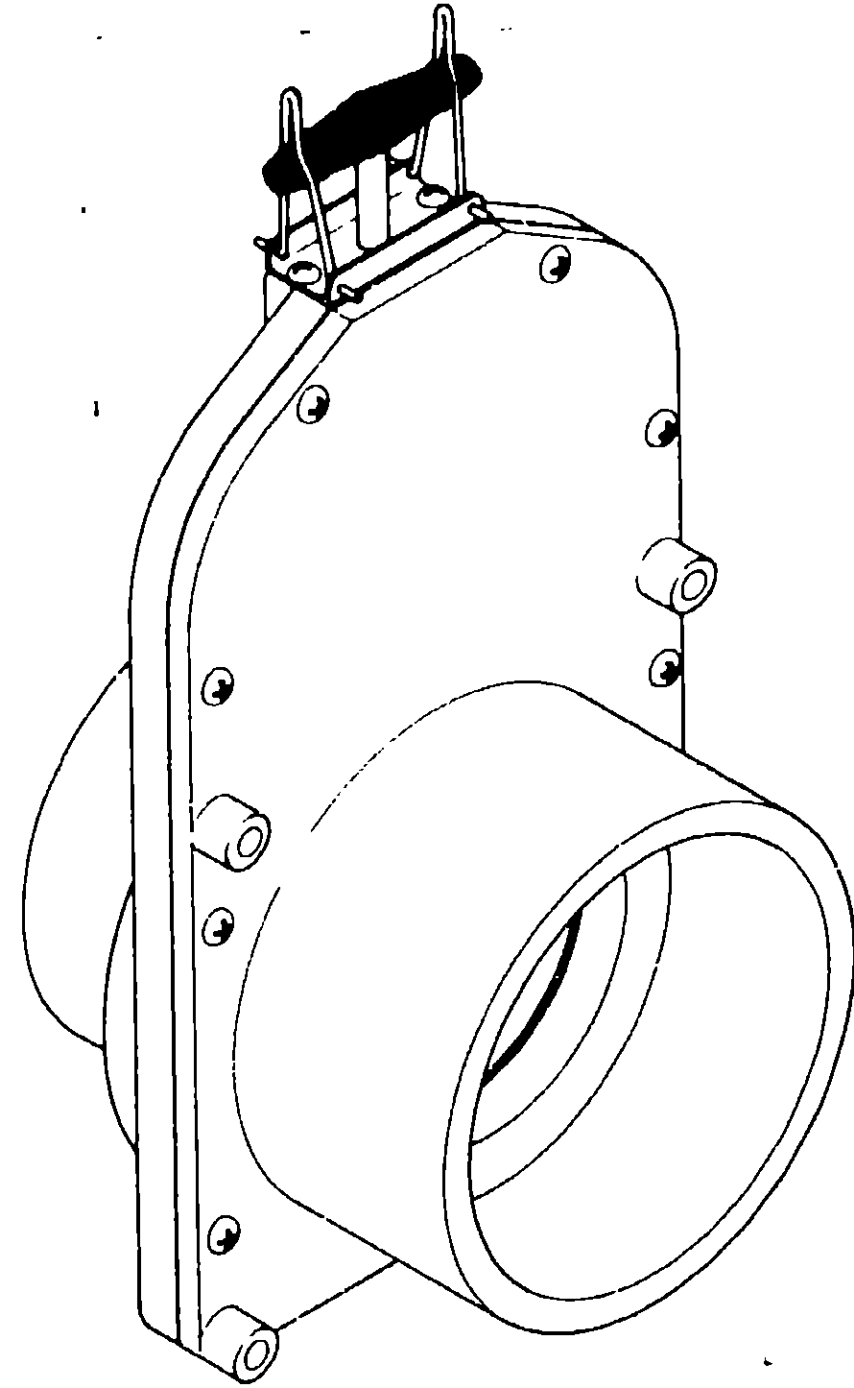

PLUMBING HARDWARE GROUP INDEX

Adapters, Faucets, Fittings, Valves and Water Pumps	F-7 - G-12
--	------------

PLUMBING HARDWARE GROUP (CONTINUED)

Key	Part Number	U/M	Description
	010210-01-000	EA	Valve - Sanitary - Thetford 3HB - w/Handle