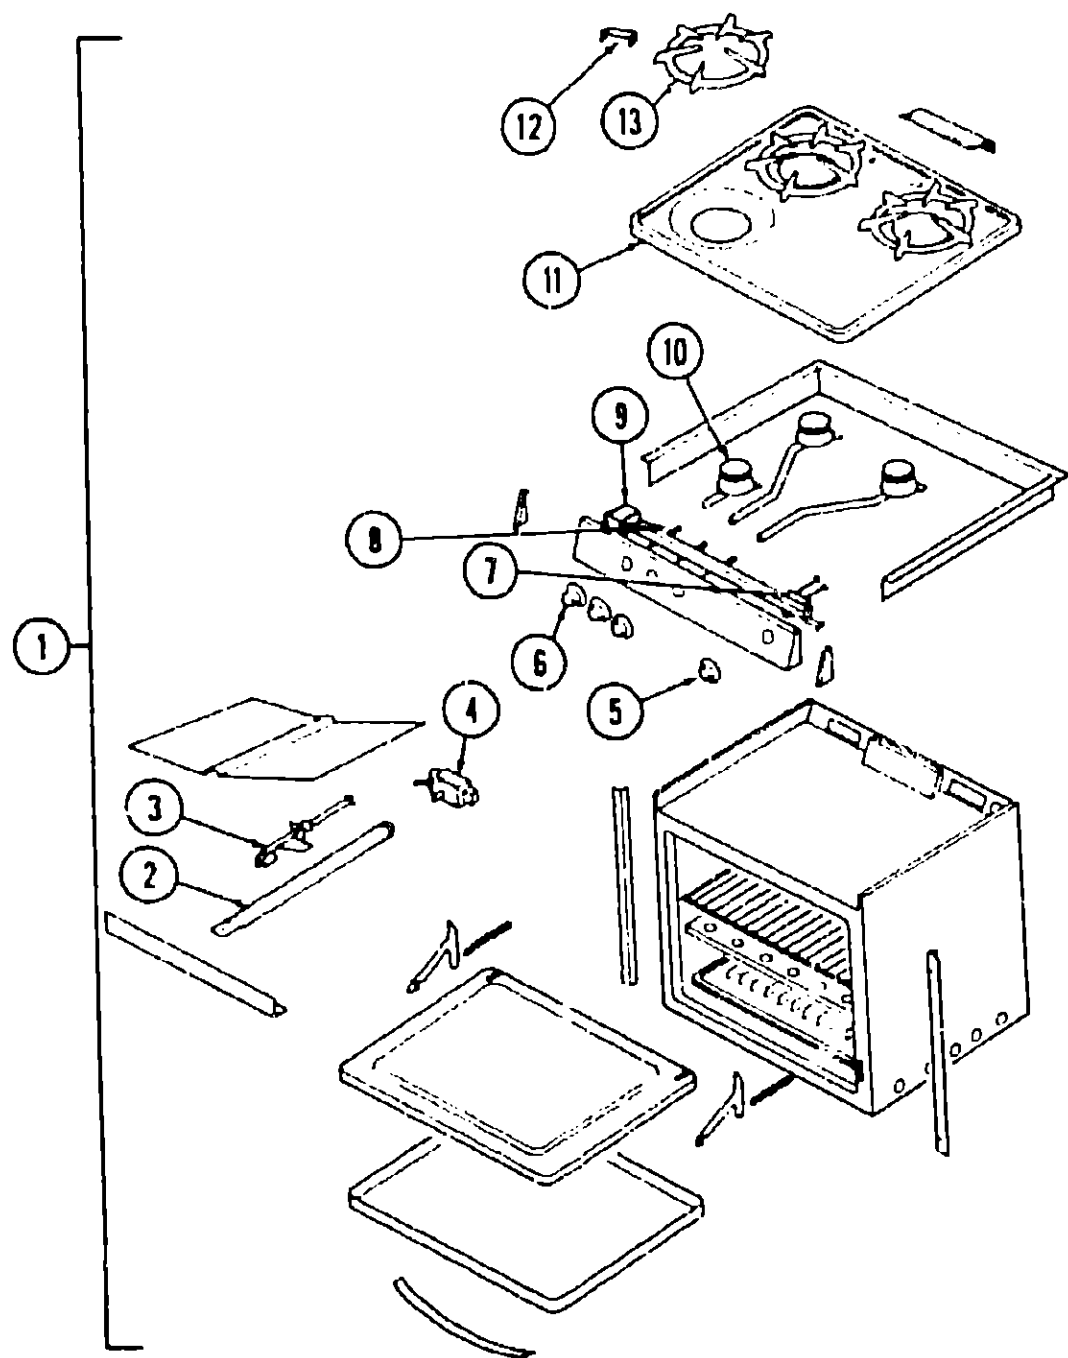

RANGE GROUP (CONTINUED)

Key	Part Number	U/M	Description
1	031648-01-000	EA	Range - Coleman - 3 Burner (2225)
2	034835-01-000	EA	Burner - Oven
3	034966-01-000	EA	Burner - Oven Pilot
4	034825-01-000	EA	Valve - Safety
5	034832-01-000	EA	Dial - Oven Thermostat
6	031648-01-739	EA	Knob - Top Burner Valve
7	034836-01-000	EA	Thermostat - Oven
8	031648-01-734	EA	Valve - Top Burner
9	031648-01-741	EA	Regulator - Pressure
10	034841-01-000	EA	Burner - Top w/o Lighter - Right Rear
	034842-01-000	EA	Burner - Top w/o Lighter - Left Rear
	035100-01-000	EA	Burner - Top w/o Lighter - Front
11	034972-01-000	EA	Cook Top - Brushed Chrome
12	003016-01-738	EA	Clip - Top Grate - Package of 12
13	003016-01-722	EA	Grate - Top Burner
	049045-01-728	EA	Broiler Pan Asm - w/insert
			Not Illustrated

RANGE GROUP (CONTINUED)

COLEMAN RANGE - 3 BURNER - 2225

1975-1979 COMMON ITEMS FICHE TABLE OF CONTENTS

Introduction	A-1 - A-2
Air Conditioner Group	A-3 - A-11
Cabinetry Hardware Group	A-15 - B-18
Chevrolet Chassis Parts Group	B-19 - B-24
Control Center Group	C-1 - C-2
Furnace Group	C-3 - D-12
Generator Group	D-13 - E-4
Holding Tank Group	E-5 - E-24
Luggage Rack and Ladder Group	F-1 - F-6
Plumbing Hardware	F-7 - G-12
Range Group	G-13 - H-2
Range Hood Group	H-3 - H-4
Refrigerator Group	H-5 - J-12
Roof Vent Group	J-13 - J-15
Speed Control Group	J-17 - K-2
Toilet Group	K-3 - K-8
Water Heater Group	K-9 - K-18
Wheel Cover Group	K-19 - K-20
Windshield Wiper/Washer Group	K-21 - L-4

RANGE GROUP INDEX

Coleman - Eyalevel - 2209	G-13 - G-14
Coleman - 3 Burner - 2225	G-15 - G-16
Coleman - 3 Burner - 2227	G-17 - G-18
Coleman - 4 Burner - 2224A	G-19 - G-20
Magic Chef - Small Oven - Black	G-21 - G-22
Magic Chef - Small Oven - Chrome	G-23
Magic Chef - Large Oven	G-24
Suburban - SR40LXC	H-1 - H-2