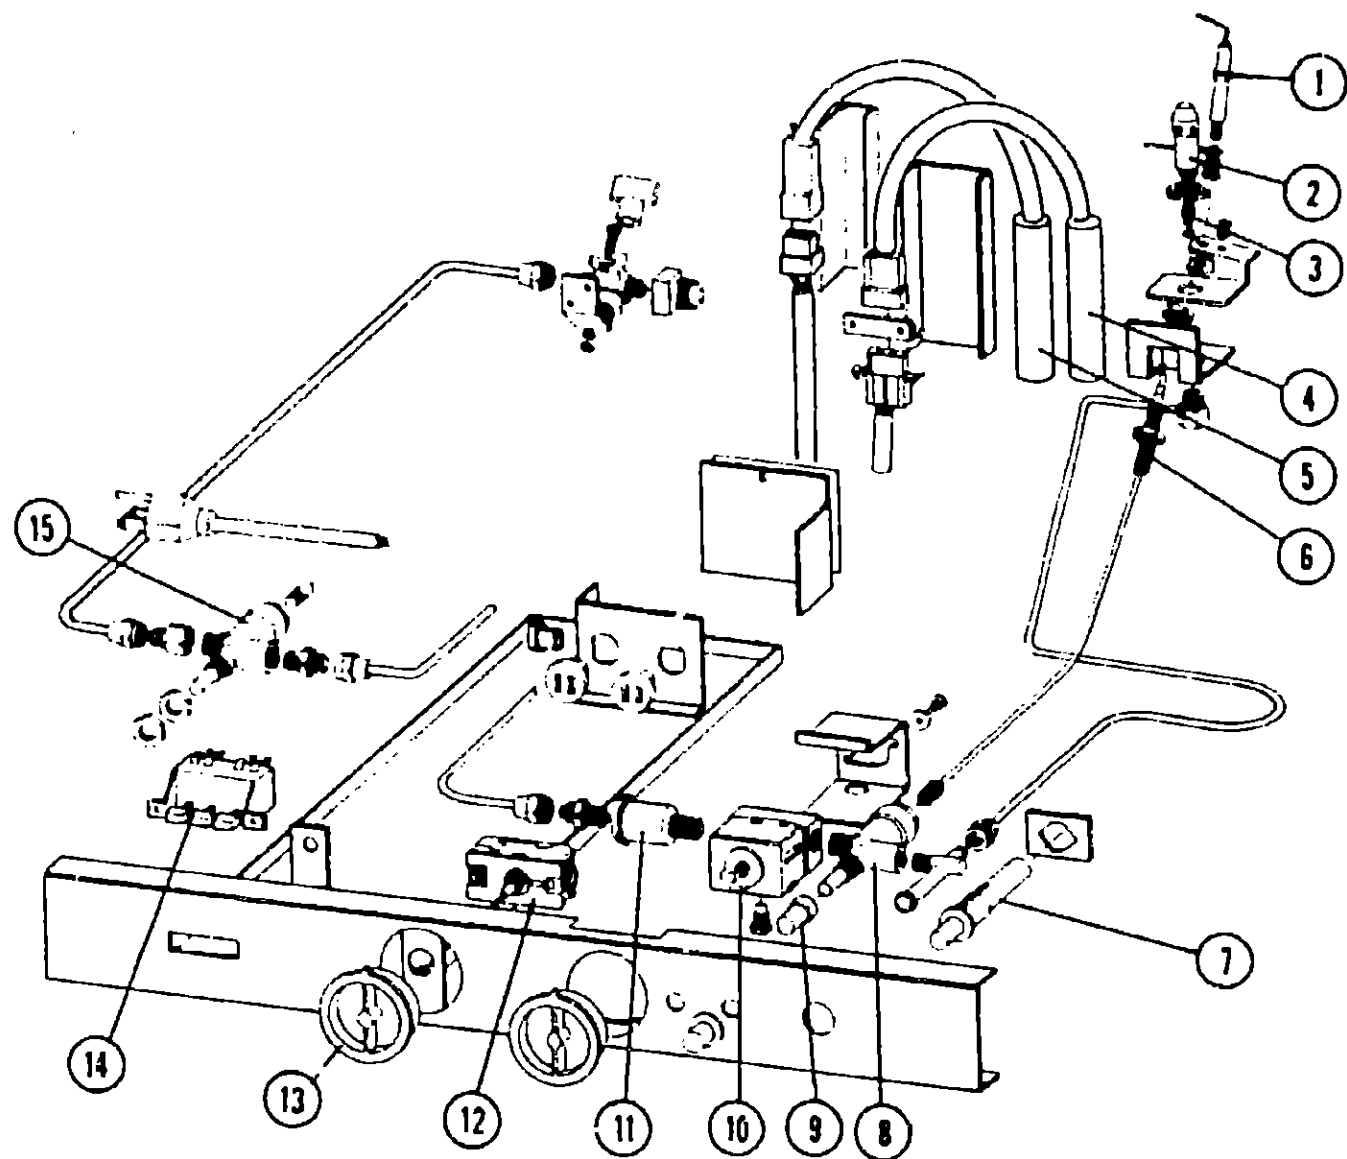

REFRIGERATOR GROUP (CONTINUED)

SIBIR REFRIGERATOR - ET150/2

Key	Part Number	U/M	Description
	049175-02-000	EA	Refrigerator - AC/DC/Gas - ET150/2 Sibir - One Door Model
1	049175-01-730	EA	Plug - Ignition
2	049175-01-736	EA	Head - Burner
3	049174-01-718	EA	Jet - Burner - Bray #13
4	049174-01-716	EA	Heater - 117 VAC - 220/95 Watt
5	049174-02-704	EA	Heater - 12 Volt - 160 Watt
6	049175-01-734	EA	Thermocouple
7	049175-01-737	EA	Igniter - Piezo
8	049175-01-733	EA	Valve - Safety
9	049174-01-754	EA	Cap - Pressure Test
10	049174-01-717	EA	Thermostat - Gas
11	049175-01-731	EA	Filter
12	049175-01-729	EA	Thermostat - Electric
13	049175-01-741	EA	Knob - Control
14	049174-02-703	EA	Switch - Push Button - 3 Way
15	049175-01-733	EA	Valve - Safety

REFRIGERATOR GROUP (CONTINUED)

SIBIR REFRIGERATOR - ET150.2 (CONTINUED)

1975-1979 COMMON ITEMS FICHE TABLE OF CONTENTS

Introduction	A-1 - A-2
Air Conditioner Group	A-3 - A-14
Cabinetry Hardware Group	A-15 - B-18
Chevrolet Chassis Parts Group	B-19 - B-24
Control Center Group	C-1 - C-2
Furnace Group	C-3 - D-12
Generator Group	D-13 - E-4
Holding Tank Group	E-5 - E-24
Luggage Rack and Ladder Group	F-1 - F-8
Plumbing Hardware	F-7 - G-12
Range Group	G-13 - H-2
Range Hood Group	H-3 - H-4
Refrigerator Group	H-5 - J-12
Roof Vent Group	J-13 - J-15
Speed Control Group	J-17 - K-2
Toilet Group	K-3 - K-8
Water Heater Group	K-9 - K-18
Wheel Cover Group	K-19 - K-20
Windshield Wiper/Washer Group	K-21 - L-4

REFRIGERATOR GROUP INDEX

Dometic - RM66	H-5 - H-8
Dometic - RM76	H-9 - H-13
Norcold - DE728	H-14
Instamatic - IM6	H-15 - H-18
Instamatic - IM7	H-19 - H-24
Sibir - ET150	I-1 - I-4
Sibir - ET230	I-5 - I-10
Sibir - ET150/2	I-11 - I-14
Sibir - ET230/2	I-15 - I-20
Winnebago - W6EG	I-21 - J-2
Winnebago - W7EG	J-3 - J-7
Winnebago - W8EG	J-8 - J-12