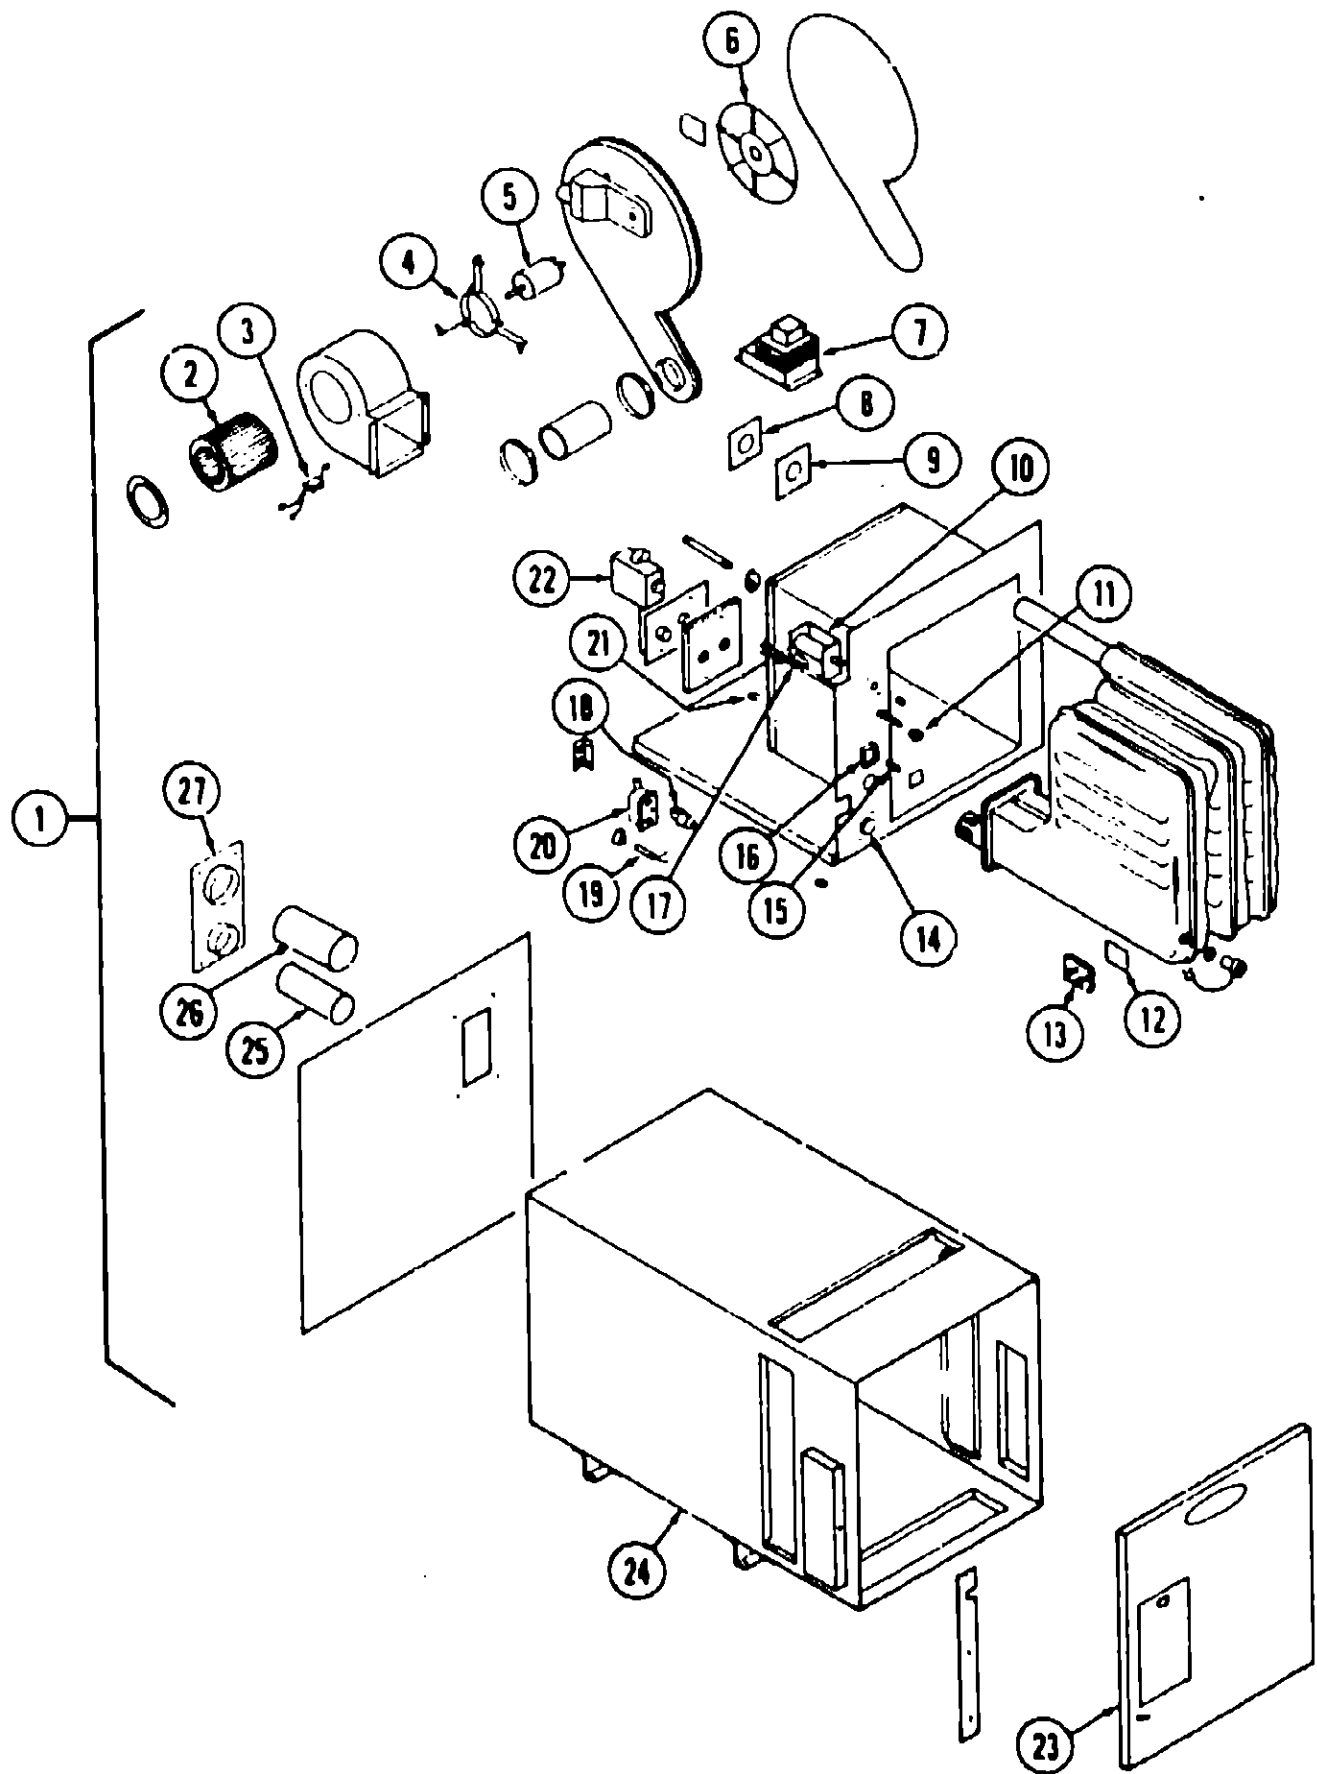

FURNACE GROUP (CONTINUED)

Key	Part Number	U/M	Description
1	034014-01-000	EA	Furnace - Lear-Siegler - SRF-32
2	034196-01-000	EA	Wheel - Blower
3	034197-01-000	EA	Switch - Sail
4	034199-01-000	EA	Mount - Motor
5	034200-01-000	EA	Motor
6	034205-01-000	EA	Impellor
7	034192-01-000	EA	Transformer
8	034191-01-000	EA	Plate - Outlet
9	034190-01-000	EA	Gasket - Outlet
10	034177-01-000	EA	Igniter
11	034175-01-000	EA	Knob
12	034169-01-000	EA	Gasket - Pilot
13	034168-01-000	EA	Pilot
14	034173-01-000	EA	Switch - Limit
15	034171-01-000	EA	Fuse
16	034172-01-000	EA	Holder - Fuse
17	034176-01-000	EA	Rod - Control
18	034178-01-000	EA	Switch - Fan
19	034179-01-000	EA	Capacitor
20	034181-01-000	EA	Relay
21	034183-01-000	EA	Orifice
22	034186-01-000	EA	Valve - Gas
23	034207-01-000	EA	Front Panel
24	034211-01-000	EA	Case
25	034213-01-000	EA	Tube - Adaptor - Lower
26	034214-01-000	EA	Tube - Adaptor - Upper
27	034215-01-000	EA	Plate - Vent
.	034014-01-700	EA	Thermocouple
.	034014-01-701	EA	Solenoid - Gas Valve
.	Not Illustrated		

FURNACE GROUP (CONTINUED)

LEAR-SIEGLER FURNACE

1975-1979 COMMON ITEMS FICHE TABLE OF CONTENTS

Introduction	A-1 - A-2
Air Conditioner Group	A-3 - A-14
Cabinetry Hardware Group	A-15 - B-18
Chevrolet Chassis Parts Group	B-19 - B-24
Control Center Group	C-1 - C-2
Furnace Group	C-3 - D-12
Generator Group	D-13 - E-4
Holding Tank Group	E-5 - E-24
Luggage Rack and Ladder Group	F-1 - F-6
Plumbing Hardware	F-7 - G-12
Range Group	G-13 - H-2
Range Hood Group	H-3 - H-4
Refrigerator Group	H-5 - J-12
Roof Vent Group	J-13 - J-15
Speed Control Group	J-17 - K-2
Toilet Group	K-3 - K-8
Water Heater Group	K-9 - K-18
Wheel Cover Group	K-19 - K-20
Windshield Wiper/Washer Group	K-21 - L-4

FURNACE GROUP INDEX

Coleman - 4023 - 23,000 BTU	C-3 - C-4
Coleman - 4028 - 28,000 BTU	C-5 - C-6
Coleman - 4030 - 30,000 BTU	C-7 - C-8
Coleman - 4225 - 23,000 BTU	C-9 - C-10
Coleman - 4230 - 28,000 BTU	C-11 - C-12
Coleman - 4235 - 31,000 BTU	C-13 - C-14
Coleman - 4318 - 18,000 BTU	C-15 - C-16
Coleman - 4319 - 19,000 BTU	C-17 - C-18
Coleman - 4322 - 22,000 BTU	C-19 - C-20
Coleman - 4322 - 22,000 BTU w/Electric Ignition	C-21 - C-22
Coleman - 4328 - 28,000 BTU	C-23 - C-24
Coleman - 4328 - 28,000 BTU w/Electric Ignition	D-1 - D-2
Coleman - 4324 - 24,000 BTU w/Electronic Ignition	D-3 - D-4
Coleman - 4330 - 30,000 BTU w/Electronic Ignition	D-5 - D-6
Coleman - 4332 - 34,000 BTU w/Electronic Ignition	D-7 - D-8
Lear - Siegler - SRF32 - 32,000 BTU	D-9 - D-10
Suburban - NT16 - 18,000 BTU	D-11 - D-12