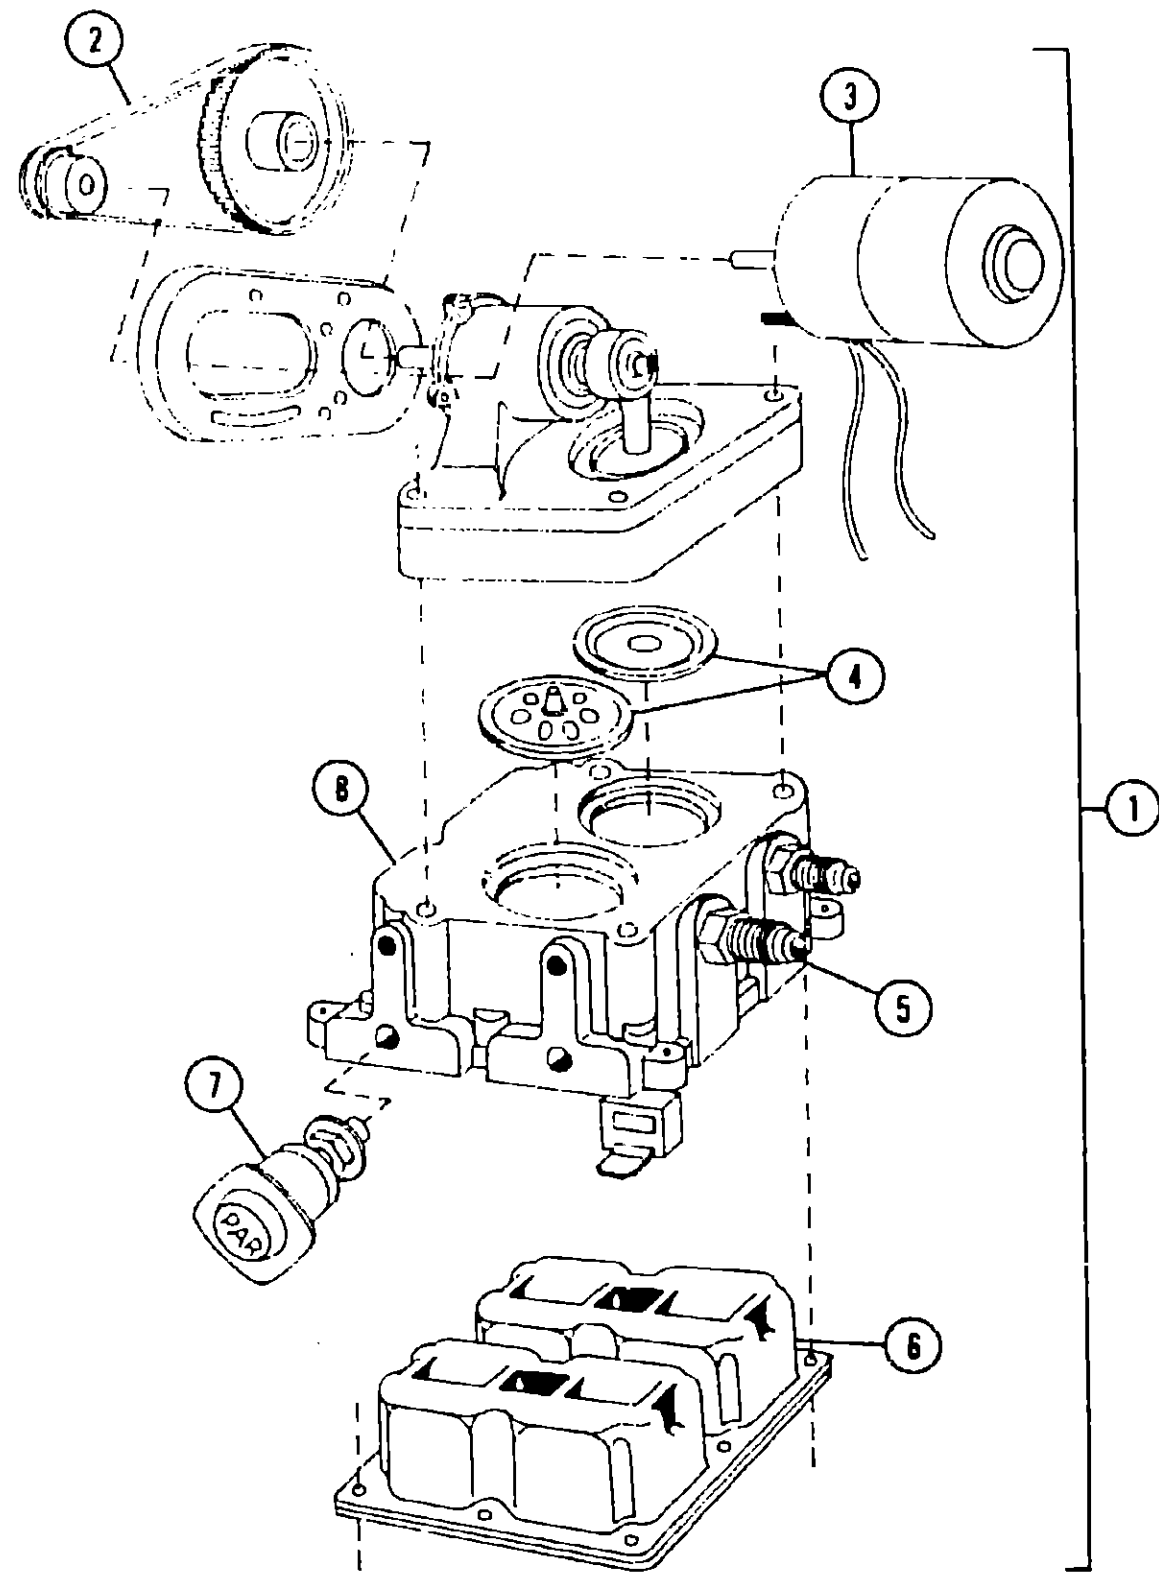

PLUMBING HARDWARE GROUP (CONTINUED)

PLUMBING HARDWARE GROUP (CONTINUED)

Key	Part Number	U/M	Description
1	041278-02-000	EA	Water Pump - Belt Drive - PAR - 3.7 GPM - US
1	041278-04-000	EA	Water Pump - Belt Drive - PAR - 3.7 GPM - CSA
1	041279-02-000	EA	Water Pump - Belt Drive - PAR - 2.8 GPM - US
1	041279-04-000	EA	Water Pump - Belt Drive - PAR - 2.8 GPM - CSA
2	041278-02-701	EA	Belt - PAR - 3.7 GPM
2	041279-02-700	EA	Belt - PAR - 2.8 GPM
3	041278-02-707	EA	Motor - PAR - 3.7 GPM
3	041279-02-701	EA	Motor - PAR - 2.8 GPM
4	041278-02-705	EA	Valve Kit
5	041278-02-709	EA	Fitting Discharge
6	041278-02-706	EA	Pulsation Dampener
•	041278-02-704	EA	Bladder Kit - PAR - 3.7 GPM
7	041278-02-702	EA	Pressure Switch - US
7	041278-04-700	EA	Pressure Switch - CSA
8	041278-02-708	EA	Base Asm
•			Not Illustrated

1975-1979 COMMON ITEMS FICHE TABLE OF CONTENTS

Introduction	A-1 - A-2
Air Conditioner Group	A-3 - A-14
Cabinetry Hardware Group	A-15 - B-18
Chevrolet Chassis Parts Group	B-19 - B-24
Control Center Group	C-1 - C-2
Furnace Group	C-3 - D-12
Generator Group	D-13 - E-4
Holding Tank Group	E-5 - E-24
Luggage Rack and Ladder Group	F-1 - F-6
Plumbing Hardware	F-7 - G-12
Range Group	G-13 - H-2
Range Hood Group	H-3 - H-4
Refrigerator Group	H-5 - J-12
Roof Vent Group	J-13 - J-15
Speed Control Group	J-17 - K-2
Toilet Group	K-3 - K-8
Water Heater Group	K-9 - K-18
Wheel Cover Group	K-19 - K-20
Windshield Wiper/Washer Group	K-21 - L-4

PLUMBING HARDWARE GROUP INDEX

Adapters, Faucets, Fittings, Valves and Water Pumps	F-7 - G-12