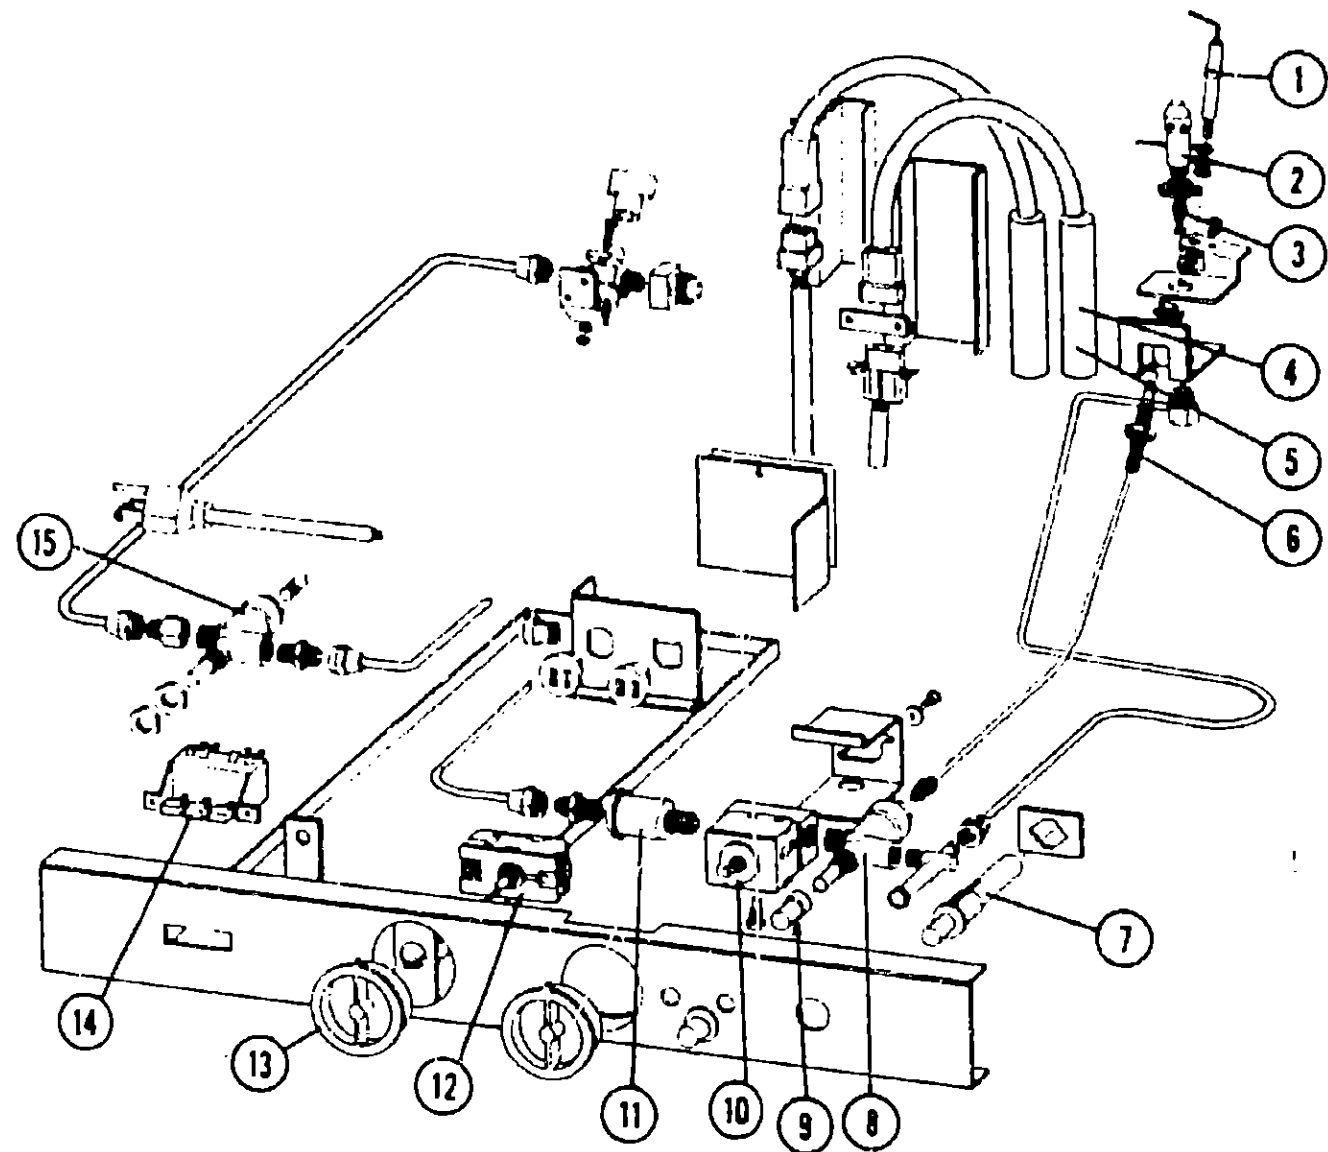

REFRIGERATOR GROUP (CONTINUED)

SIBIR REFRIGERATOR - ET230/2

Key	Part Number	U/M	Description
	049174-02-000	EA	Refrigerator - AC/DC/Gas - ET230/2 - 2 Door Model
1	049175-01-738	EA	Plug - Ignition
2	049175-01-736	EA	Head - Burner
3	049174-01-718	EA	Jet - Burner - Bray #13
4	049174-01-716	EA	Heater - 117 VAC - 220/95 Watt
5	049174-02-704	EA	Heater - 12 Volt - 160 Watt
6	049175-01-734	EA	Thermocouple
7	049175-01-737	EA	Igniter - Piezo
8	049175-01-733	EA	Valve - Safety
9	049174-01-754	EA	Cap - Pressure Test
10	049174-01-717	EA	Thermostat - Gas
11	049175-01-731	EA	Filter
12	049175-01-729	EA	Thermostat - Electric
13	049175-01-741	EA	Knob - Control
14	049174-02-703	EA	Switch - Push Button - 3 Way
15	049175-01-733	EA	Valve - Safety