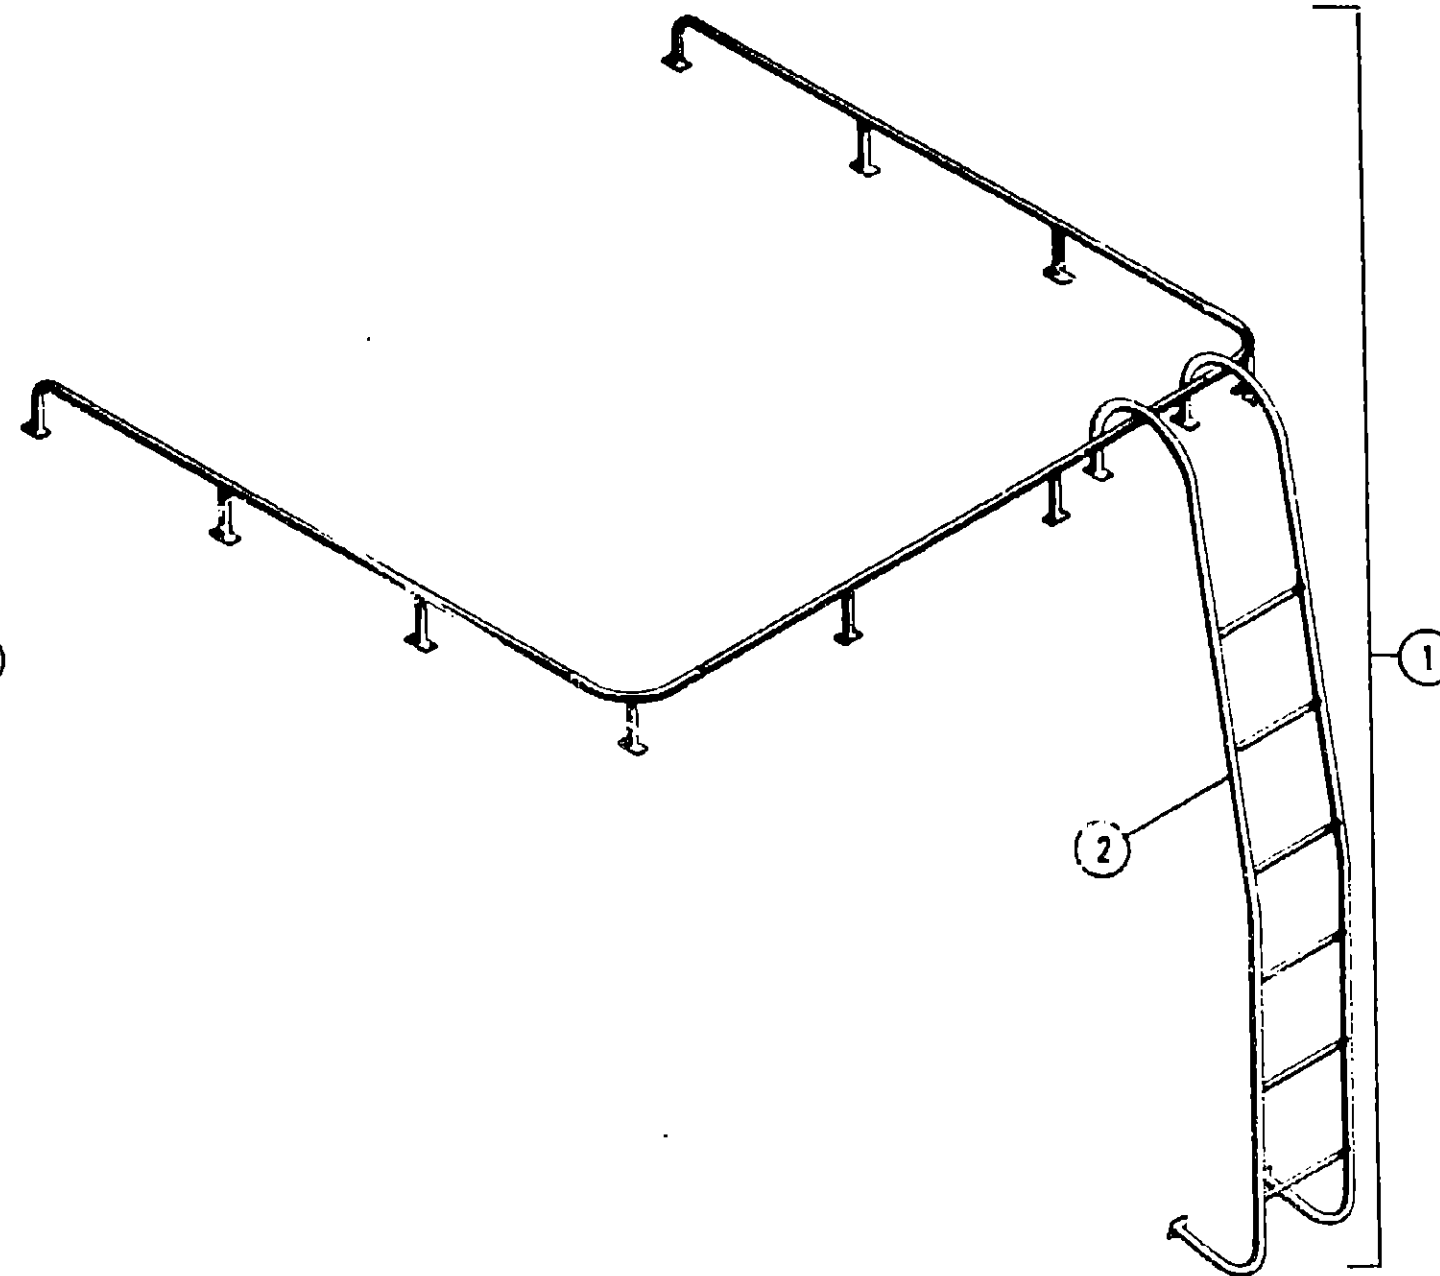

Key	Part Number	U/M	Description
1	038686-01-000	EA	Ladder Asm. - w/Luggage Rack - Round Tube
2	038686-02-000	EA	Ladder Only for Rack and Ladder Asm.

F-2

1975-1979 COMMON ITEMS FICHE TABLE OF CONTENTS

Introduction	A-1 - A-2
Air Conditioner Group	A-3 - A-14
Cabinetry Hardware Group	A-15 - B-18
Chevrolet Chassis Parts Group	B-19 - B-24
Control Center Group	C-1 - C-2
Furnace Group	C-3 - D-12
Generator Group	D-13 - E-4
Holding Tank Group	E-5 - E-24
Luggage Rack and Ladder Group	F-1 - F-6
Plumbing Hardware	F-7 - G-12
Range Group	G-13 - H-2
Range Hood Group	H-3 - H-4
Refrigerator Group	H-5 - J-12
Roof Vent Group	J-13 - J-15
Speed Control Group	J-17 - K-2
Toilet Group	K-3 - K-8
Water Heater Group	K-9 - K-18
Wheel Cover Group	K-19 - K-20
Windshield Wiper/Washer Group	K-21 - L-4

LUGGAGE RACK AND LADDER GROUP INDEX

038685-01-000	F-1
038686-01-000	F-2
040899-01-000	F-3
041035-01-000	F-4
042344-01-000	F-5
051056-01-000	F-6