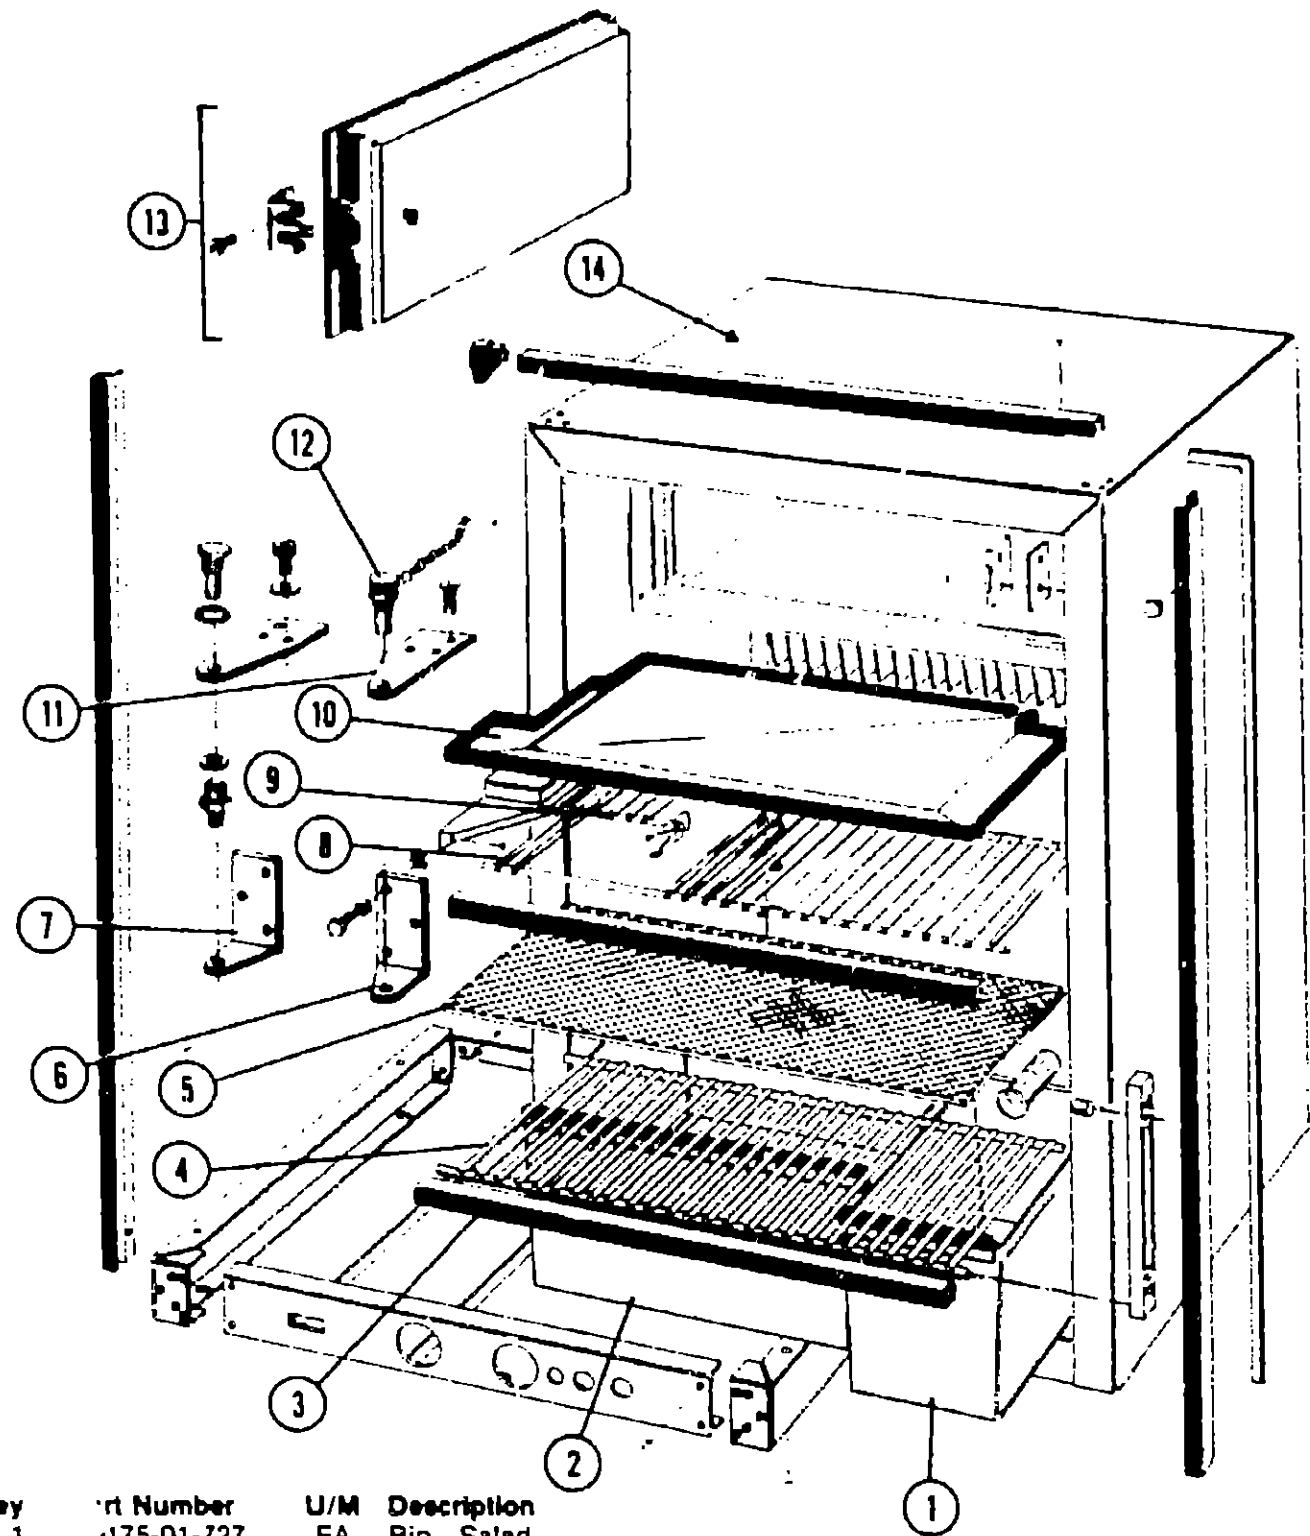

REFRIGERATOR GROUP (CONTINUED)

SIBIR REFRIGERATOR - ET150/2 (CONTINUED)

Key	Part Number	U/M	Description
1	049175-01-727	EA	Bin - Salad
2	049175-01-726	EA	Bin - Salad - Large
3	049175-01-723	EA	Trim - Shelf
4	049175-01-722	EA	Shelf - Wire - Bottom
5	049175-01-725	EA	Shelf - Glass
6	049174-02-705	EA	Bracket - Bottom Hinge - Right
7	049174-02-706	EA	Bracket - Bottom Hinge - Left
8	049175-02-700	EA	Shelf - Wire - Milk Carton
9	049175-02-701	EA	Flap - Swing - Milk Carton
10	049175-01-724	EA	Drip Tray
11	049175-01-704	EA	Bracket - Hinge - Upper - Left or Right
12	049175-01-742	EA	Pin - Travel Lock Top
13	049175-01-750	EA	Freezer Door Asm.
14	049175-02-702	EA	Cabinet Unit Asm.
.	054450-01-000	EA	Bubble Level - Refrigerator