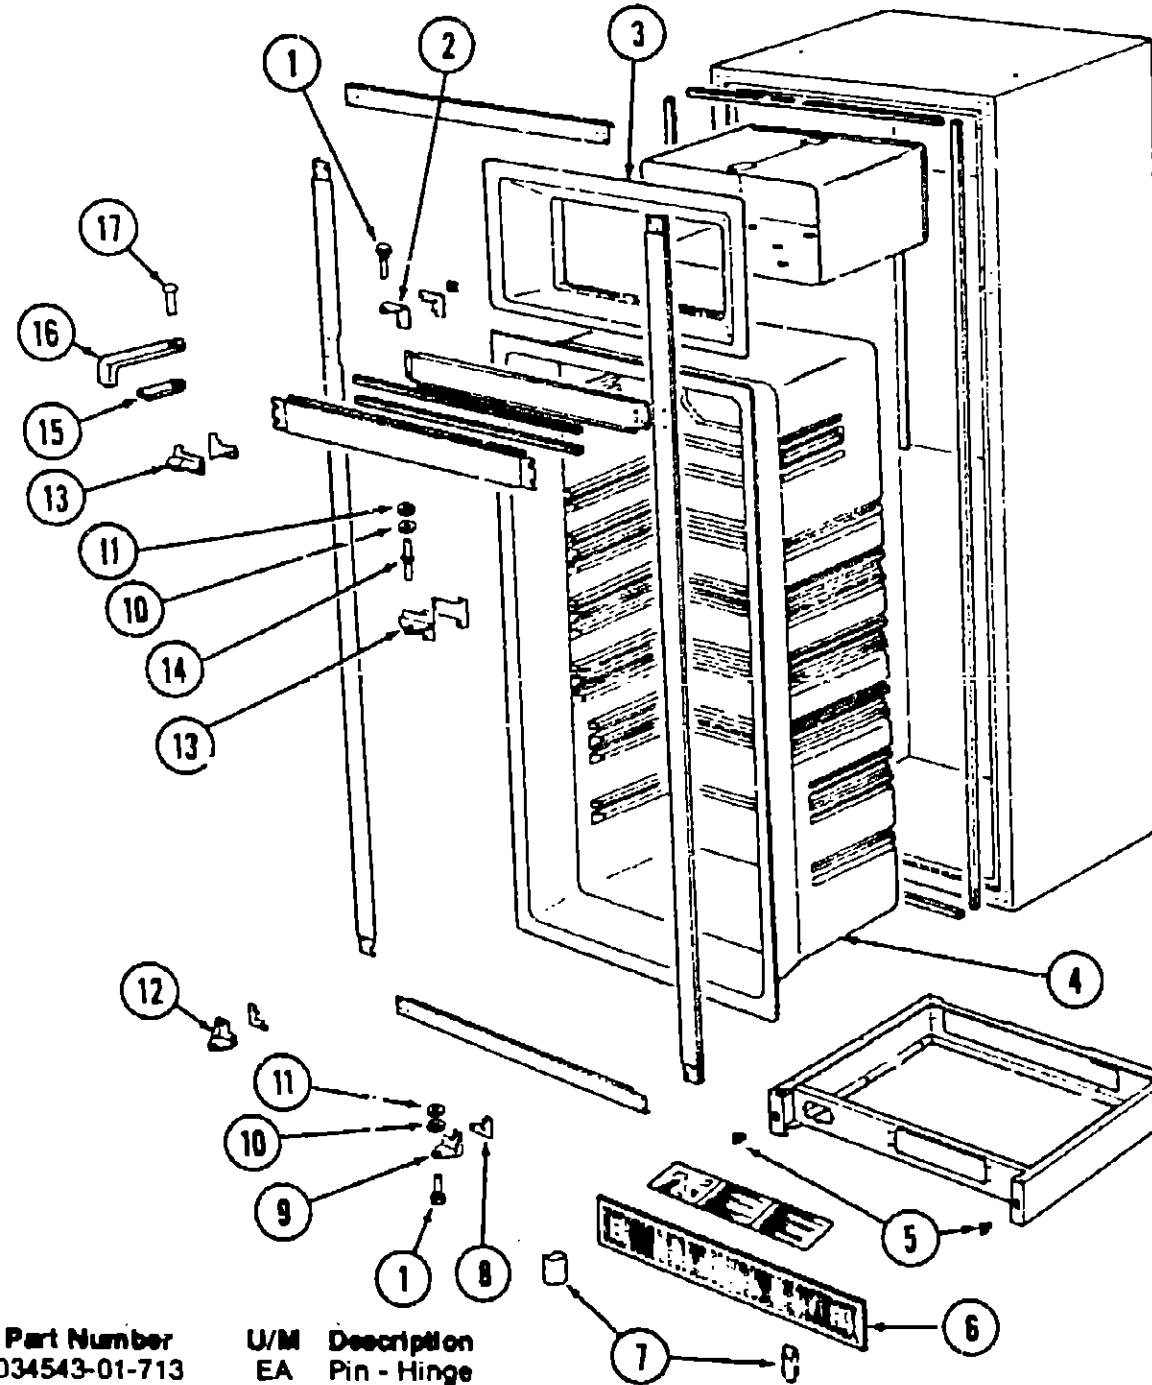

REFRIGERATOR GROUP (CONTINUED)

WINNEBAGO REFRIGERATOR - W7EG (CONTINUED)

Key	Part Number	U/M	Description
1	034543-01-713	EA	Pin - Hinge
2	034543-01-781	EA	Hinge - Top Right
	034543-01-782	EA	Hinge - Top Left
3	034544-01-707	EA	Frame - Freezer Front
4	034544-01-705	EA	Liner - Refrigerator Box
5	034543-01-727	EA	Catch - Front Apron
6	034544-01-738	EA	Apron - Front w/o Knobs
7	034543-01-726	EA	Knob - Apron - Left or Right
8	034543-01-709	EA	Packing - Hinge
9	034543-01-715	EA	Hinge - Bottom Right
10	034543-01-718	EA	Ring - Distance - Hinge
11	034543-01-717	EA	Ring - Distance - Hinge
12	034543-01-714	EA	Hinge - Bottom Left
13	034542-01-786	EA	Hinge - Center
14	034542-01-708	EA	Pin - Center Hinge
15	034542-01-758	EA	Base - Travel Latch
16	034542-01-709	EA	Latch - Travel
17	034543-01-778	EA	Screw - Travel Latch
	054450-01-000	EA	Bubble Level - Refrigerator

1975-1979 COMMON ITEMS FICHE TABLE OF CONTENTS

Introduction	A-1 - A-2
Air Conditioner Group	A-3 - A-14
Cabinetry Hardware Group	A-15 - B-18
Chevrolet Chassis Parts Group	B-19 - B-24
Control Center Group	C-1 - C-2
Furnace Group	C-3 - D-12
Generator Group	D-13 - E-4
Holding Tank Group	E-5 - E-24
Luggage Rack and Ladder Group	F-1 - F-6
Plumbing Hardware	F-7 - G-17
Range Group	G-13 - H-2
Range Hood Group	H-3 - H-4
Refrigerator Group	H-5 - J-12
Roof Vent Group	J-13 - J-15
Speed Control Group	J-17 - K-2
Toilet Group	K-3 - K-8
Water Heater Group	K-9 - K-18
Wheel Cover Group	K-19 - K-20
Windshield Wiper/Washer Group	K-21 - L-4

REFRIGERATOR GROUP INDEX

Dometic - RM66	H-5 - H-8
Dometic - RM76	H-9 - H-13
Norcold - DE728	H-14
Instamatic - IM6	H-15 - H-18
Instamatic - IM7	H-19 - H-24
Sibir - ET150	I-1 - I-4
Sibir - ET230	I-5 - I-10
Sibir - ET150/2	I-11 - I-14
Sibir - ET230/2	I-15 - I-20
Winnebago - W6EG	I-21 - J-2
Winnebago - W7EG	J-3 - J-7
Winnebago - W8EG	J-8 - J-12