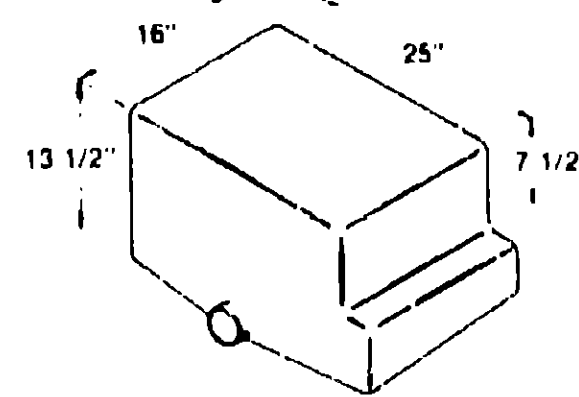

Key Part Number U/M Description
 042032-01-000 EA Holding Tank - Plastic - w/o Fittings

Used as a sewage tank
 *Used as a gray water tank

1976 ITASCA

C22C

HOLDING TANK GROUP (CONTINUED)

Key Part Number U/M Description
 043611-01-000 EA Holding Tank - Plastic - w/o Fittings