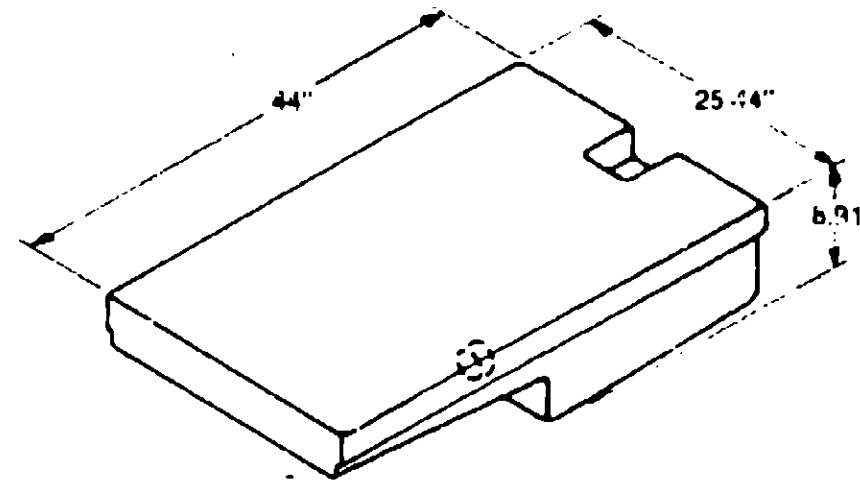

1978 WINNEBAGO *WD420RG
 1978 ITASCA *IC420RG
 1979 WINNEBAGO *WD420RG
 1979 ITASCA *IC420RG

Key Part Number U/M Description
 054032-01-000 EA Holding Tank - Plastic - w/o Fittings

Used as a sewage tank
 • Used as a gray water tank