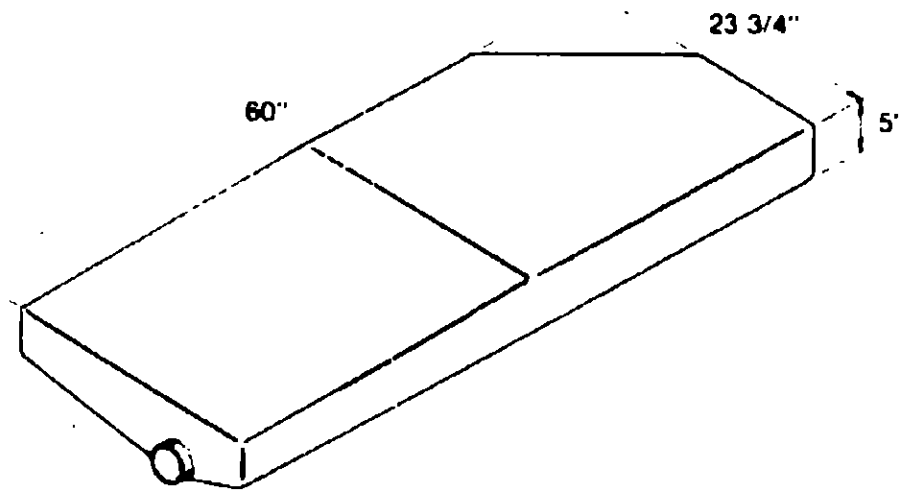

Key Part Number U/M Description
044589-01-000 EA Holding Tank - Plastic - w/o Fittings

Used as a sewage tank
*Used as a gray water tank

1976 WINNEBAGO	1977 WINNEBAGO	1978 WINNEBAGO	1979 WINNEBAGO
*D27CIJ *D27CIJL	*D27DRK *D27D/DL	*WDU27RK *WDU27RT	*WDU27RT
1976 ITASCA *C27AL *C27A	1977 ITASCA *C27AL *C27A	1978 ITASCA *ICP27RT