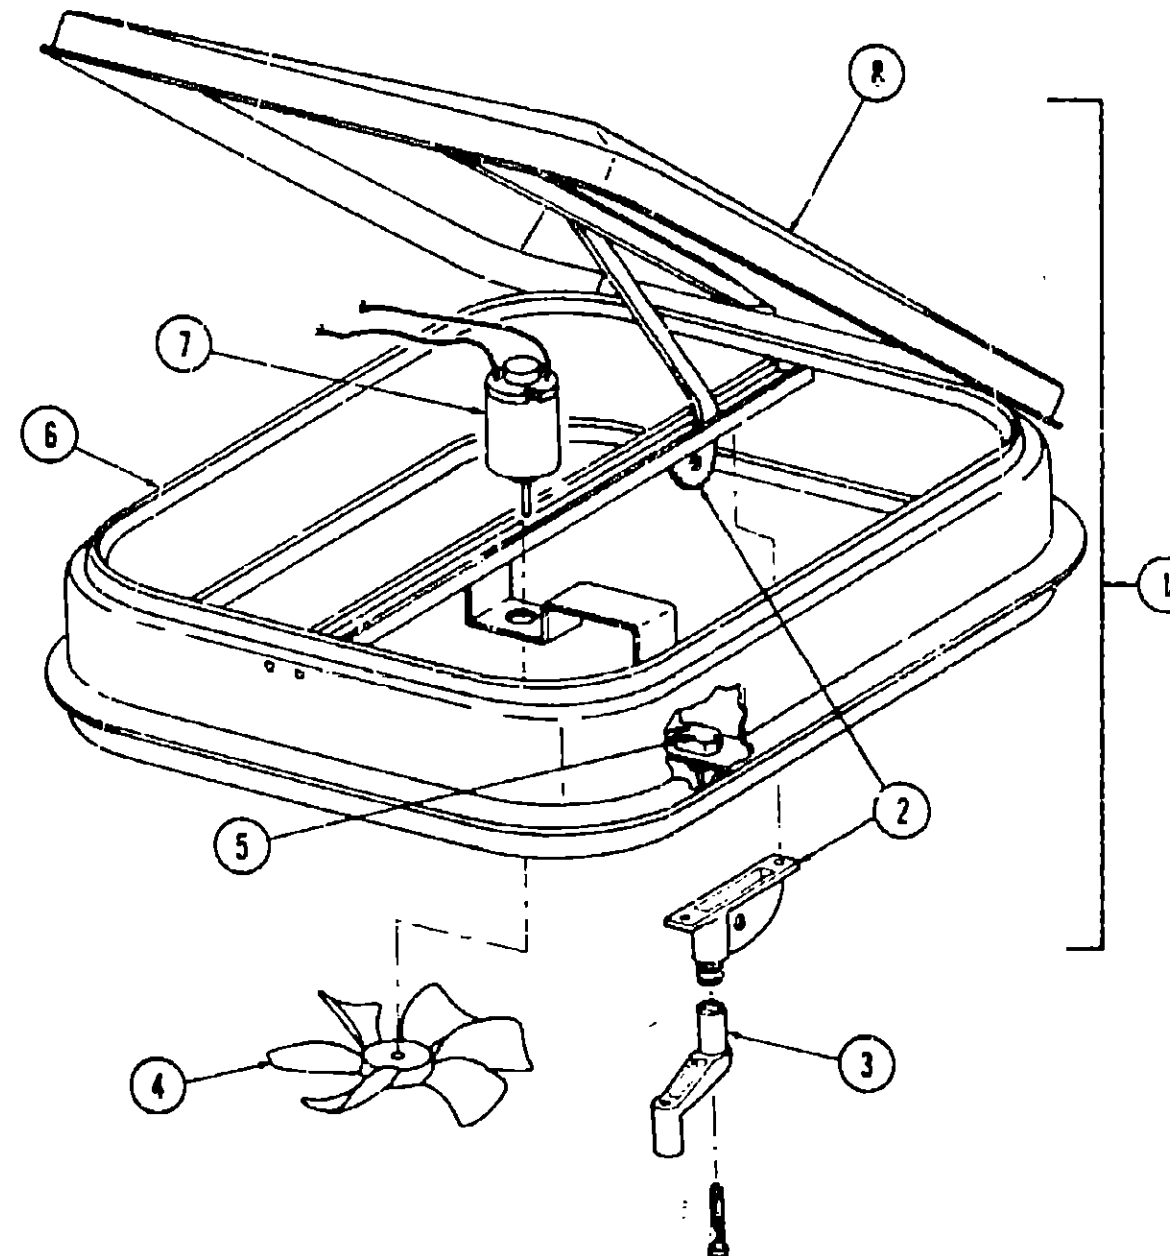

ROOF VENT GROUP (CONTINUED)

WINNEBAGO POWERED ROOF VENT

Key	Part Number	U/M	Description
1	048789-01-000	EA	Vent Asm. - Roof - Powered -w/o Screen
2	009440-01-000	EA	Gear - Arm - Roof Vent
3	009439-01-000	EA	Crank - Roof Vent
4	048640-01-000	EA	Fan - Blade - 6" Plastic
5	008195-01-000	EA	Switch - Push Button - 12 volt
6	002825-01-000	FT	Weatherstrip - Roof Vent
7	048648-01-000	EA	Motor - 12 volt
8	051384-01-000	EA	Cover - Plastic - Roof Vent
	048695-01-000	EA	Screen Asm. - Powered Roof Vent - Clear Anod. (not included in assembly)
	048695-03-000	EA	Screen Asm. - Powered Roof Vent - Beige (not included in assembly)
			Not Illustrated

1975-1979 COMMON ITEMS FICHE TABLE OF CONTENTS

Introduction	A-1 - A-2
Air Conditioner Group	A-3 - A-14
Cabinetry Hardware Group	A-15 - B-12
Chevrolet Chassis Parts Group	B-19 - B-24
Control Center Group	C-1 - C-2
Furnace Group	C-3 - D-12
Generator Group	D-13 - E-4
Holding Tank Group	E-5 - E-24
Luggage Rack and Ladder Group	F-1 - F-6
Plumbing Hardware	F-7 - G-12
Range Group	G-13 - H-2
Range Hood Group	H-3 - H-4
Refrigerator Group	H-5 - J-12
Roof Vent Group	J-13 - J-15
Speed Control Group	J-17 - K-2
Toilet Group	K-3 - K-8
Water Heater Group	K-9 - K-18
Wheel Cover Group	K-19 - K-20
Windshield Wiper/Washer Group	K-21 - L-4

ROOF VENT GROUP INDEX

Winnebago Non Power Roof Vent	J-13
Winnebago Power Roof Vent	J-14
Jensen Power Roof Vent	J-15