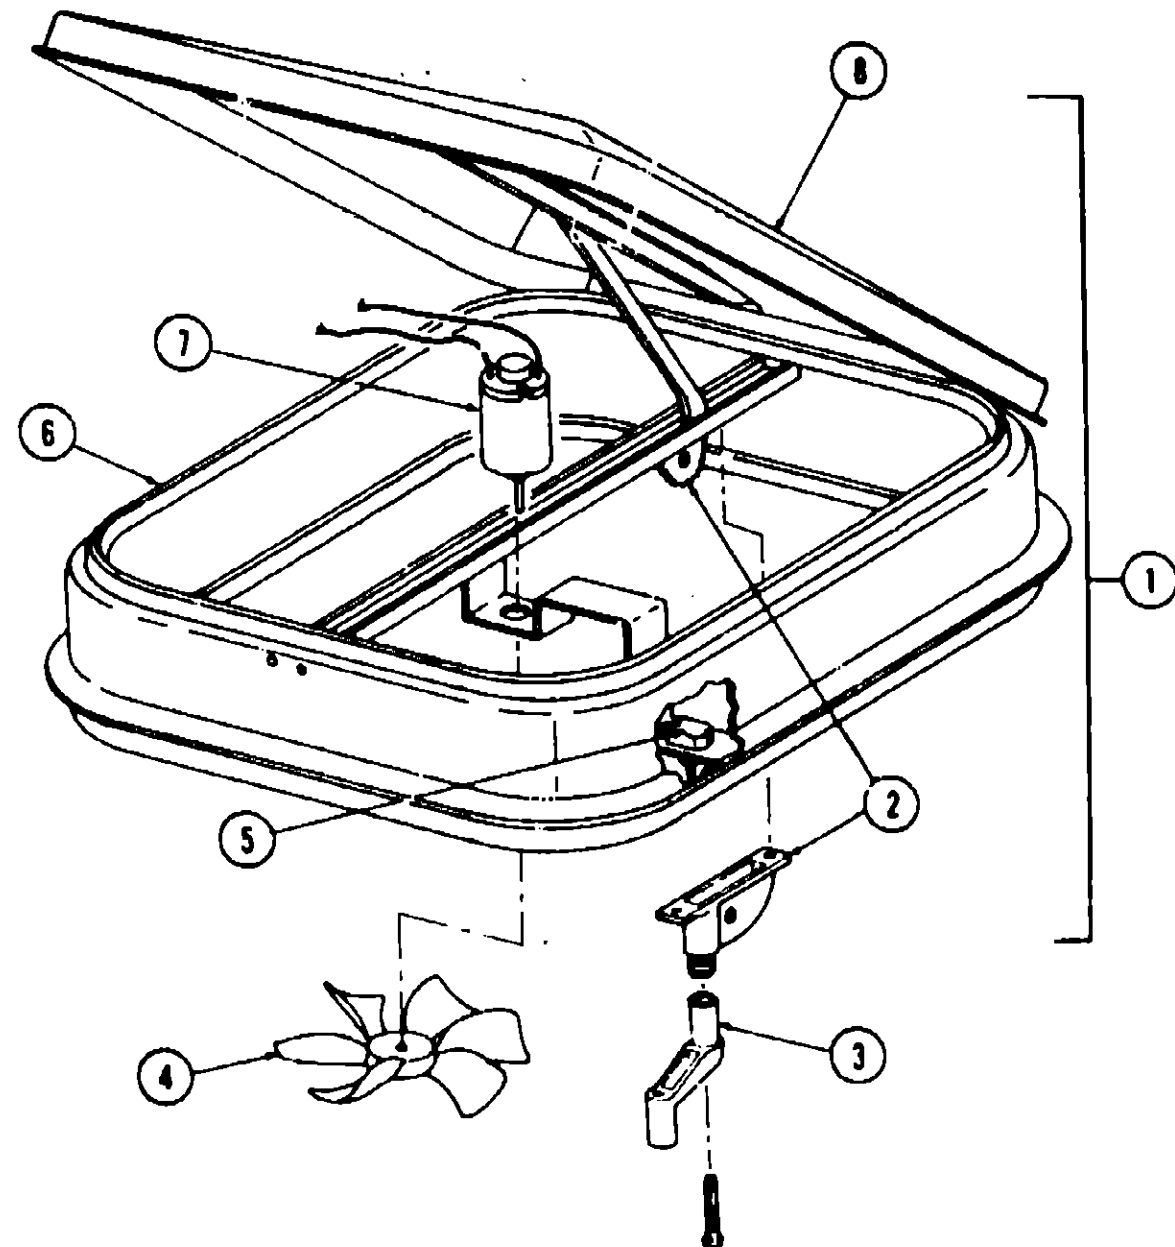

WINDOW, VENT AND EXTERIOR DOOR GROUP (CONTINUED)

Key	Part Number	U/M	Description
1	048789-01-000	EA	Vent Asm. Roof - Powered - w/o Screen
2	009440-01-000	EA	Gear - Arm - Roof Vent
3	009439-01-000	EA	Crank - Roof Vent
4	048649-01-000	EA	Fan - Blade - 6" Plastic
5	009185-01-000	EA	Switch - Push Button - 12 Volt
6	002825-01-000	FT	Weatherstrip - Roof Vent
7	048648-01-000	EA	Motor - 12 Volt
8	048825-01-000	EA	Cover - Plastic - Roof Vent
•	048895-01-000	EA	Screen Asm. - Powered Roof Vent - Clear Anod. (not included in assembly)
•	048895-03-000	EA	Screen Asm. - Powered Roof Vent - Beige (not included in assembly)
•			Not Illustrated