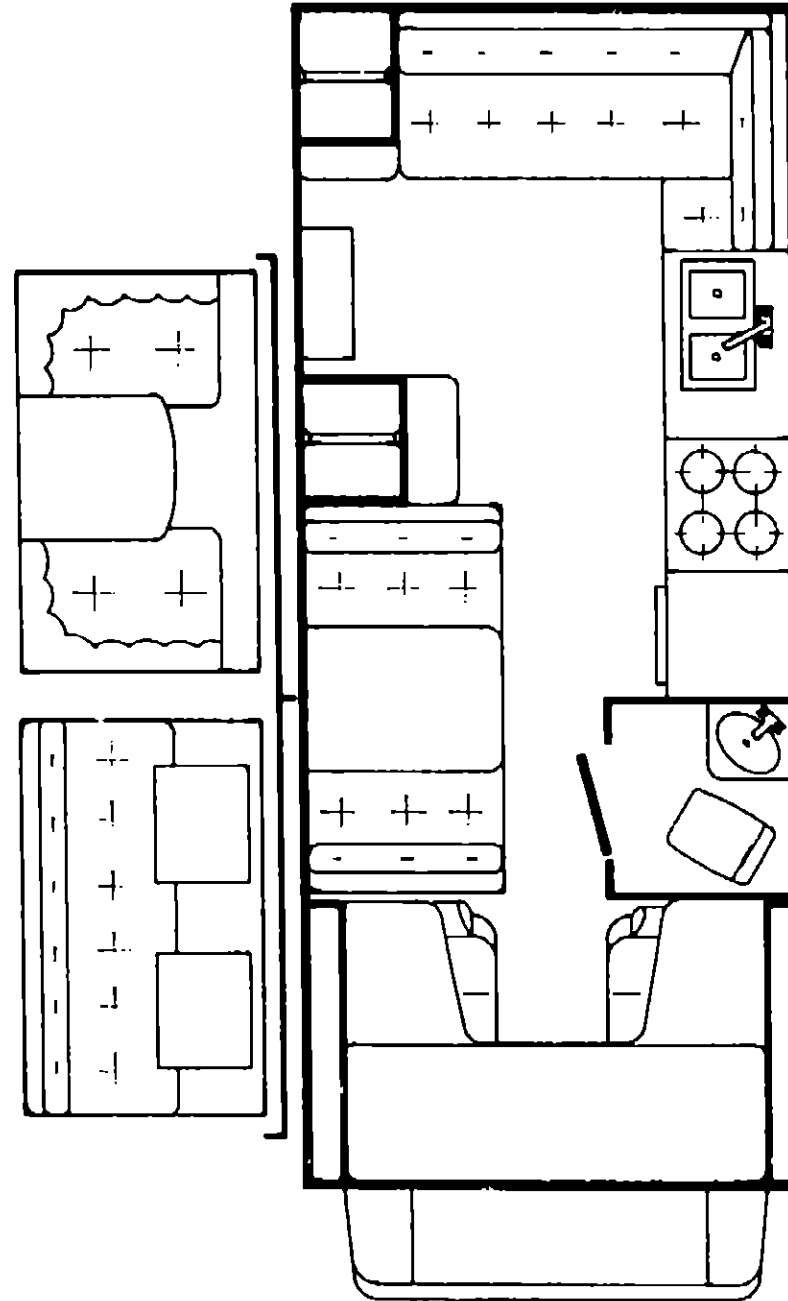

1978 WD420RG

1978 WINNEBAGO TABLE OF CONTENTS

WD420RG	A-1 - B-12
WD423RB	B-13 - D-2
WC525RE J2	D-3 - E-16
WDF23RG	E-17 - G-6
WDF26RT	G-7 - H-24
WD424RH	I-1 - J-16
WDU32RU	J-17 - L-6

1978 WD420RG INDEX

Floor Plan	A-1 - A-2
Accessories Group	A-3 - A-4
Bath Group	A-5
Chassis Group	A-6
Curtain, Cushion & Pad Group	A-7 - A-11
Dinette Group	A-12
Driver's Compartment Group	A-12
Electrical Group	A-13 - A-14
Exterior Body Group	A-15 - A-18
Galley Group	A-19
Heating & Air Conditioning Group	A-20
Interior Finish Group	A-21 - A-22
LP Group	A-23
Lounge Group	A-24
Water & Sewage Group	B-1
Window, Vent & Exterior Door Group	B-2 - B-12