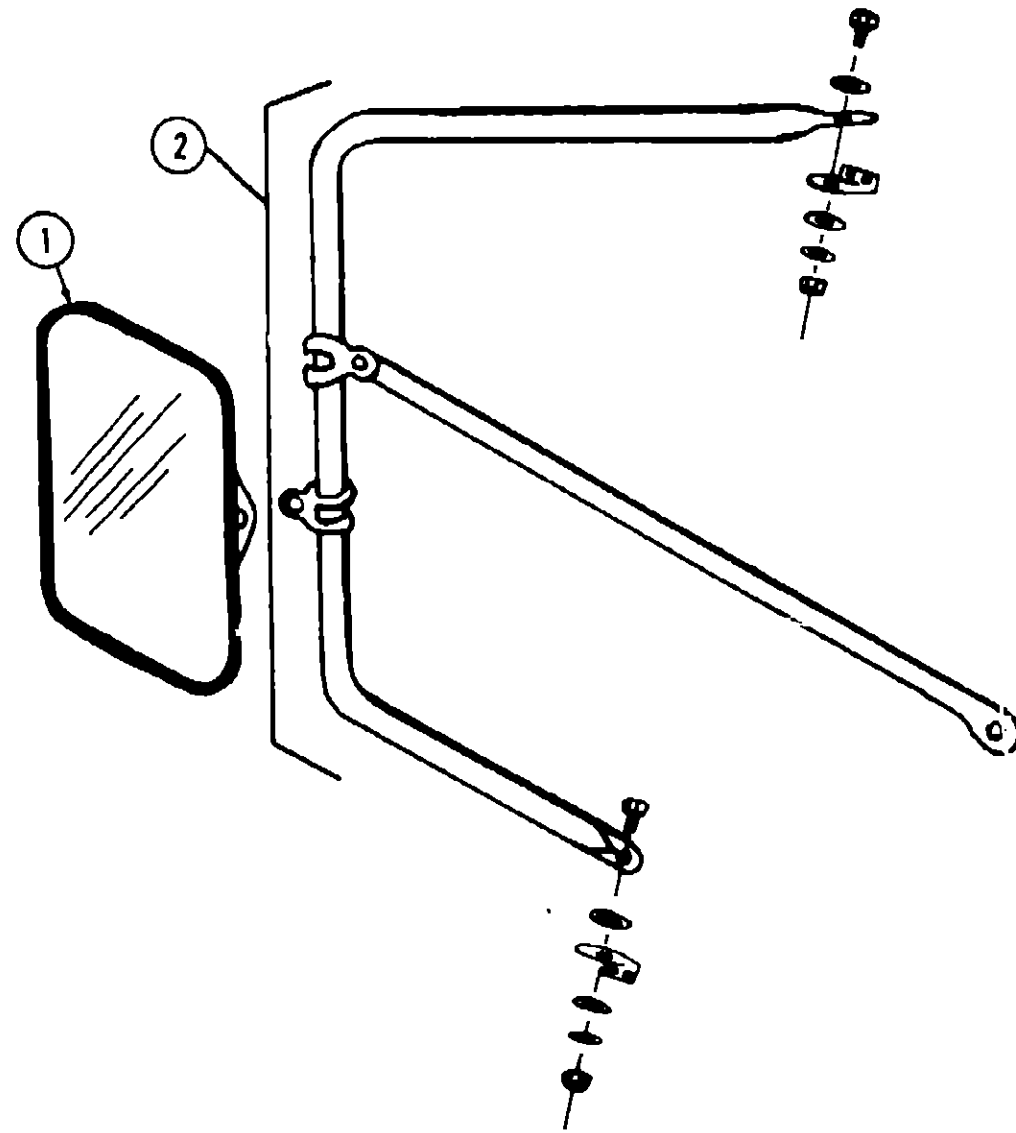

ACCESSORIES GROUP

Key	Part Number	U/M	Description
1	049347-01-000	EA	Mirror Head Only - 7 1/2" x 10 1/2" - Stainless Steel
2	049349-01-000	EA	Arm - West Coast Mirror - Stainless Steel

ACCESSORIES GROUP (CONTINUED)