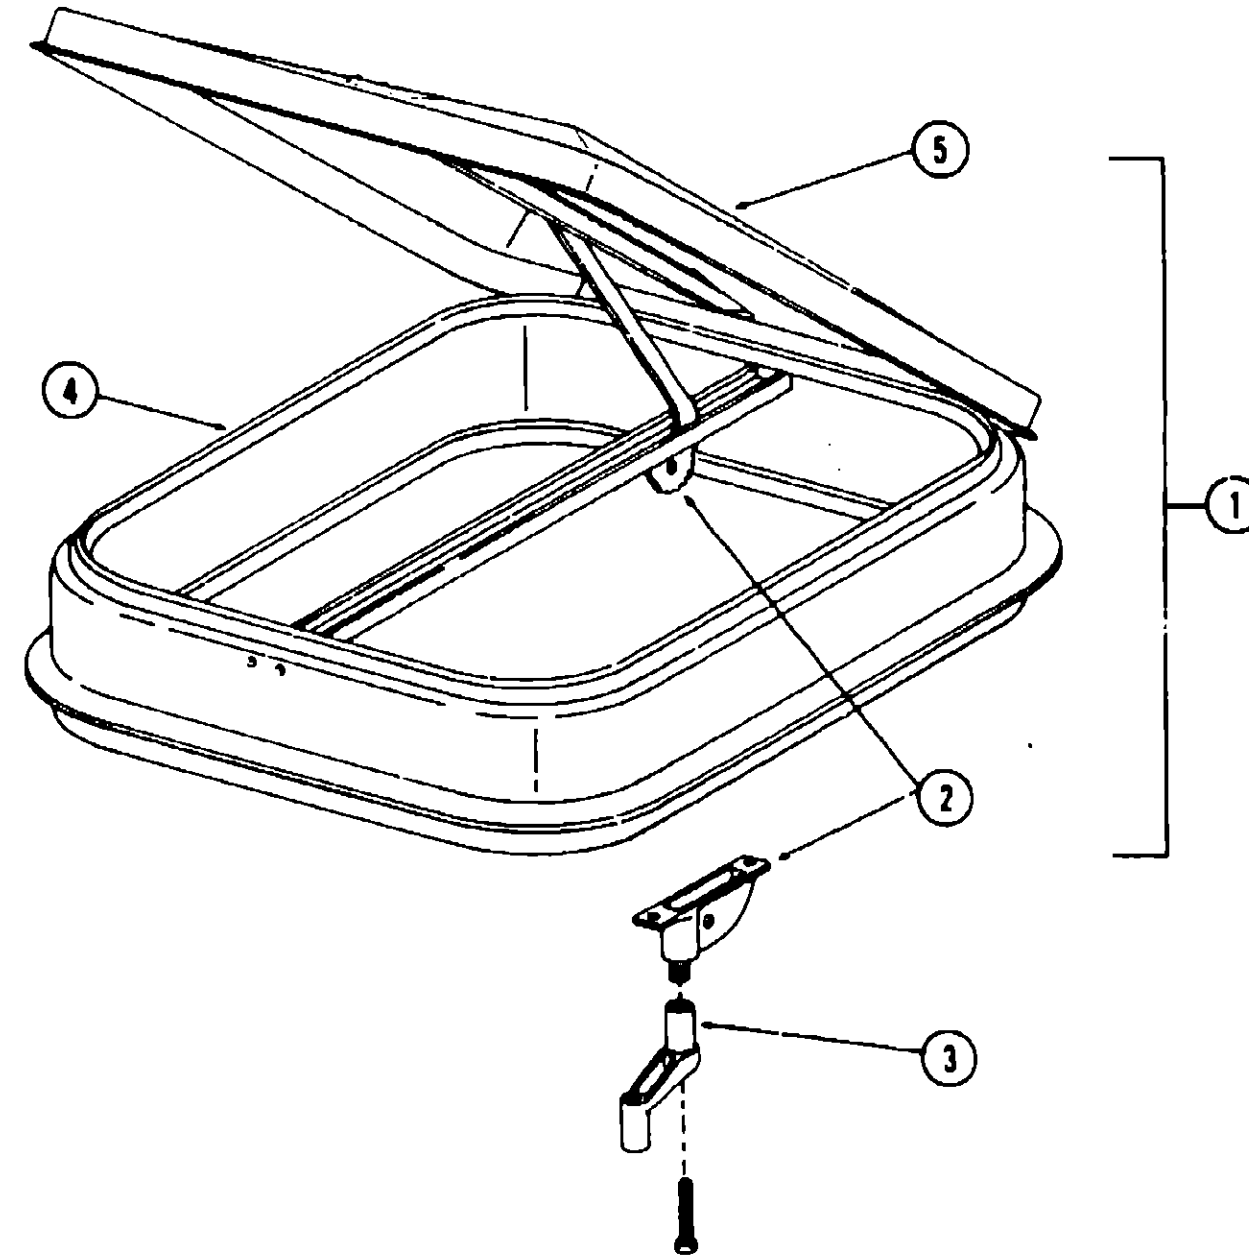

WINDOW, VENT AND EXTERIOR DOOR GROUP (CONTINUED)

Key	Part Number	U/M	Description
1	048835-01-000	EA	Vent Asm. - Roof - Nonpowered - w/o Screen
2	009440-01-000	EA	Gear - Arm - Roof Vent
3	009439-01-000	EA	Crank - Roof Vent
4	002825-01-000	FT	Weatherstrip - Roof Vent
5	048825-01-000	EA	Cover - Plastic - Roof Vent
•	016335-01-000	EA	Screen Asm. - Nonpowered Roof Vent - Clear Anod. (not included in assembly)
•	016335-03-000	EA	Screen Asm. - Nonpowered Roof Vent - Beige (not included in assembly)
•			Not Illustrated

**1978 WINNEBAGO
TABLE OF CONTENTS**

WD420RG	A-1 - B-12
WD423RB	B-13 - D-2
WC525RB J2	D-3 - E-16
WDF23RG	E-17 - G-6
WDF26RT	G-7 - H-24
WD424RH	I-1 - J-16
WDU32RU	J-17 - L-6

1978 WD420RG INDEX

Floor Plan	A-1 - A-2
Accessories Group	A-3 - A-4
Bath Group	A-5
Chassis Group	A-6
Curtain, Cushion & Pad Group	A-7 - A-11
Dinette Group	A-12
Driver's Compartment Group	A-12
Electrical Group	A-13 - A-14
Exterior Body Group	A-15 - A-18
Galley Group	A-19
Heating & Air Conditioning Group	A-20
Interior Finish Group	A-21 - A-22
LP Group	A-23
Lounge Group	A-24
Water & Sewage Group	B-1
Window, Vent & Exterior Door Group	B-2 - B-12