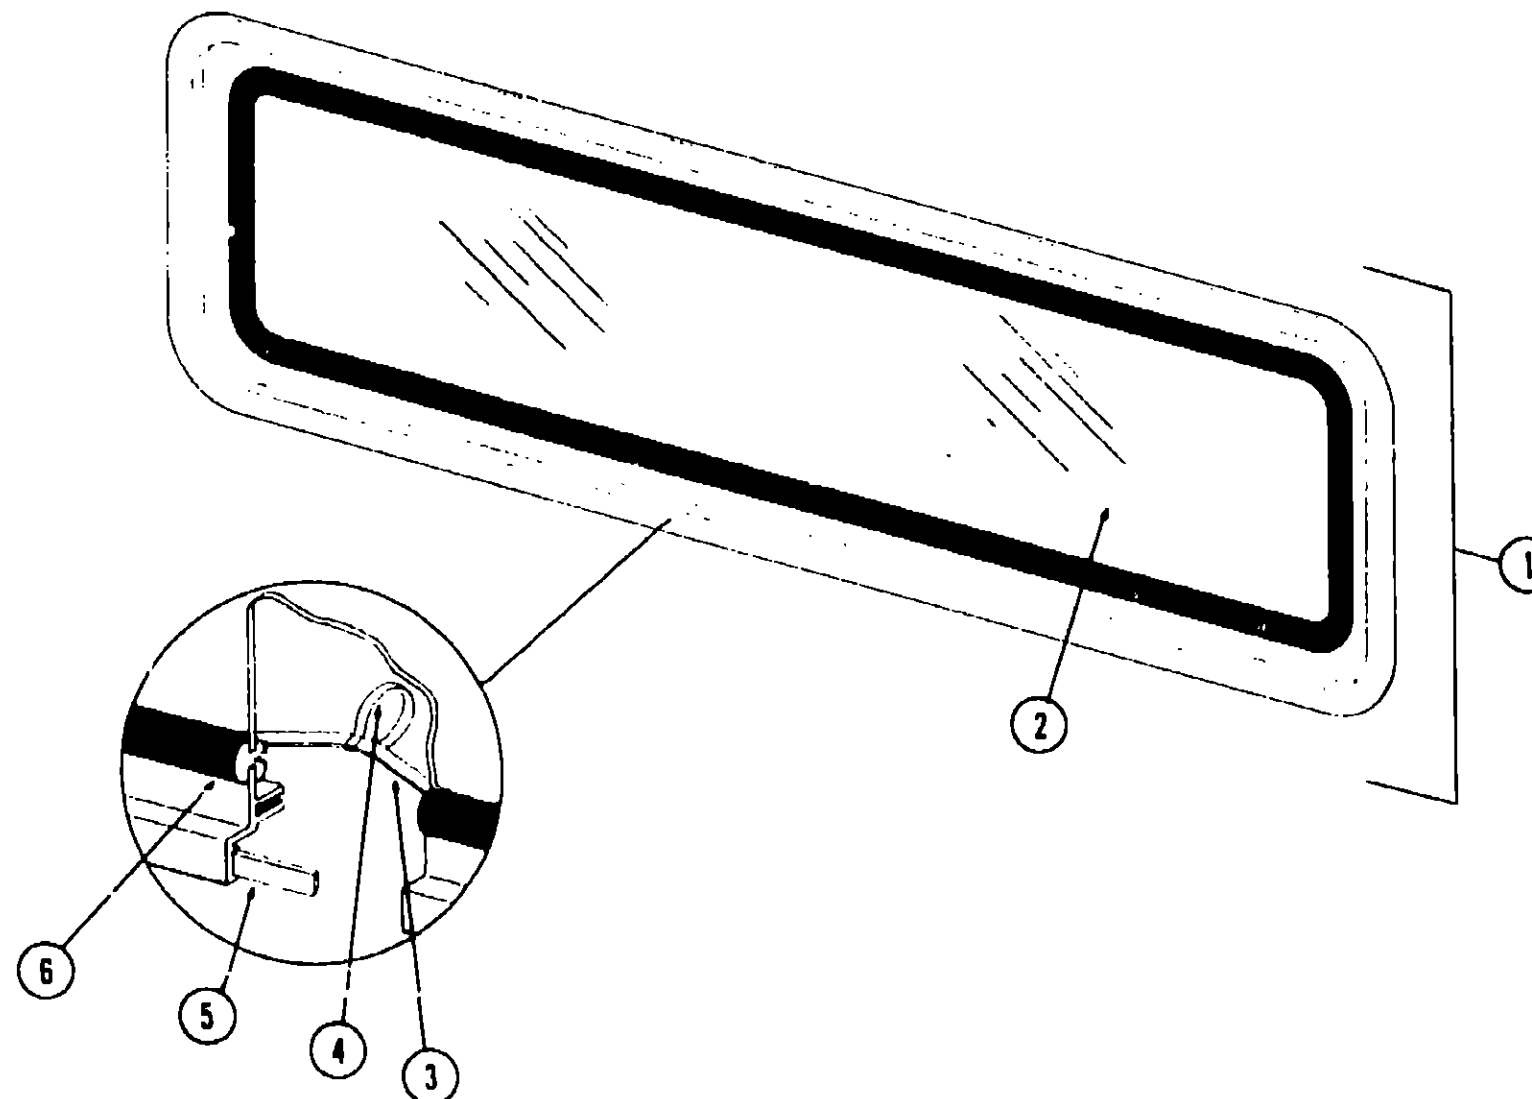

**The illustrated parts breakdown for this item is provided on the Common Items Fiche.

HOLDING TANKS AND WATER HEATER

Key	Part Number	U/M	Description
**	057063-02-000	EA	Tank Asm. - Water - 28 Gallon w/Fittings
**	057063-01-000	EA	Tank - Water - 28 Gallon w/o Fittings
**	043835-02-000	EA	Tank Asm. - Holding - 18 Gallon w/Fittings
**	043835-01-000	EA	Tank - Holding - 18 Gallon w/o Fittings
**	053423-02-000	EA	Tank Asm. - Holding - 22 Gallon w/Fittings
**	053423-01-000	EA	Tank - Holding - 22 Gallon w/o Fittings
**	051391-01-000	EA	Water Heater - 6 Gallon w/o Motor Aid - Atwood - GH63

**The illustrated parts breakdown for this item is provided on the Common Items Fiche.

WINDOW, VENT AND EXTERIOR DOOR GROUP

Key	Part Number	U/M	Description
1	020754-01-000	EA	Window Asm. - Escape - 23" x 68" - Clear Anod. (w/o Inside Frame)
1	020754-03-000	EA	Window Asm. - Escape - 23" x 68" Black Anod. (w/o Inside Frame)
2	002178-01-000	EA	Glass 1/8" x 19.61" x 64.80"
3	002285-01-000	FT	Weatherstrip - Filler - Black
4	020395-01-000	EA	Slip Ring - Pull
5	004363-01-000	FT	Tape - Foam 3/16" x 1/2" Gray
6	002282-01-000	FT	Weatherstrip - Window .125" Black
.	020752-03-000	EA	Frame - Window - Inside - Escape 23" x 68" (Not included in assembly)
.	006199-01-000	EA	Label - Exit - Escape Window
.	Not Illustrated		

1978 WINNEBAGO TABLE OF CONTENTS

WD420RG	A-1 - B-12
WD423RB	B-13 - D-2
WC525RB J2	D-3 - E-16
WDF23RG	E-17 - G-6
WDF28RT	G-7 - H-24
WD424RH	I-1 - J-16
WD424RU	J-17 - L-6

1978 WD420RG INDEX

Floor Plan	A-1 - A-2
Accessories Group	A-3 - A-4
Bath Group	A-5
Chassis Group	A-6
Curtain, Cushion & Pad Group	A-7 - A-11
Dinette Group	A-12
Driver's Compartment Group	A-12
Electrical Group	A-13 - A-14
Exterior Body Group	A-15 - A-18
Galley Group	A-19
Heating & Air Conditioning Group	A-20
Interior Finish Group	A-21 - A-22
LP Group	A-23
Lounge Group	A-24
Water & Sewage Group	B-1
Window, Vent & Exterior Door Group	B-2 - B-12