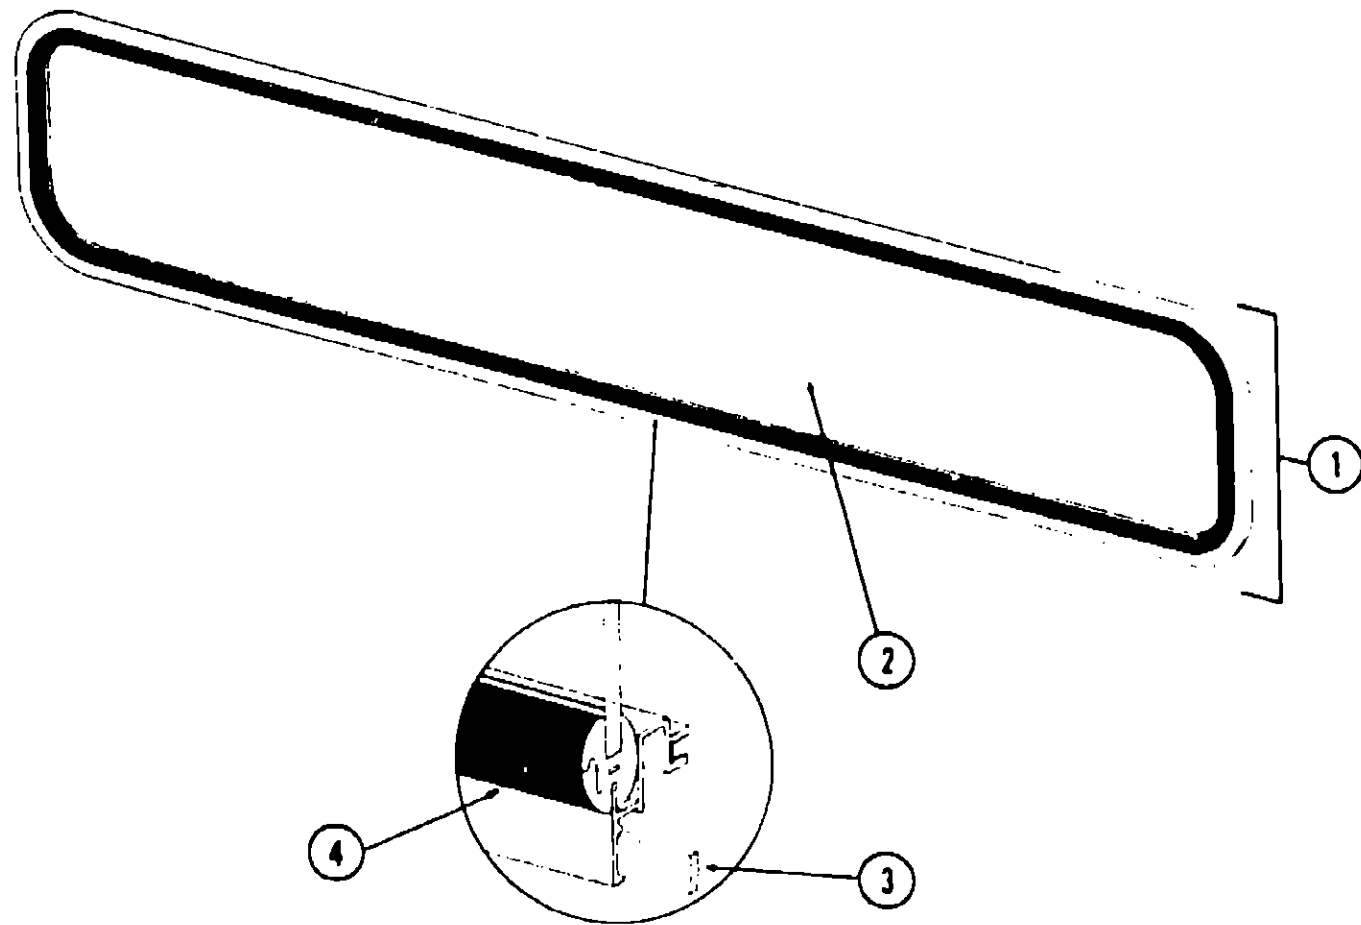

WINDOW, VENT AND EXTERIOR DOOR GROUP (CONTINUED)

Key	Part Number	U/M	Description
1	041938-01-000	EA	Window Asm. - Front Picture - 14" x 69" - Black (w/o inside frame)
1	041936-02-000	EA	Window Asm. - Front Picture - 14" x 69" Clear (w/o inside frame)
2	002200-02-000	EA	Glass - TP - Picture Window
3	004363-01-000	FT	Tape - Sealer - 3/16" x 1/2" Foam
4	002281-01-000	FT	Weatherstrip - Self Seal - .06" Panel x 3/16" - Black
•	037845-01-000	FT	Tape - Butyl - Window - 3/16" Bead - Black
•	041938-01-000	EA	Frame - Inside - Picture Window (not included in assembly)
•			Not Illustrated