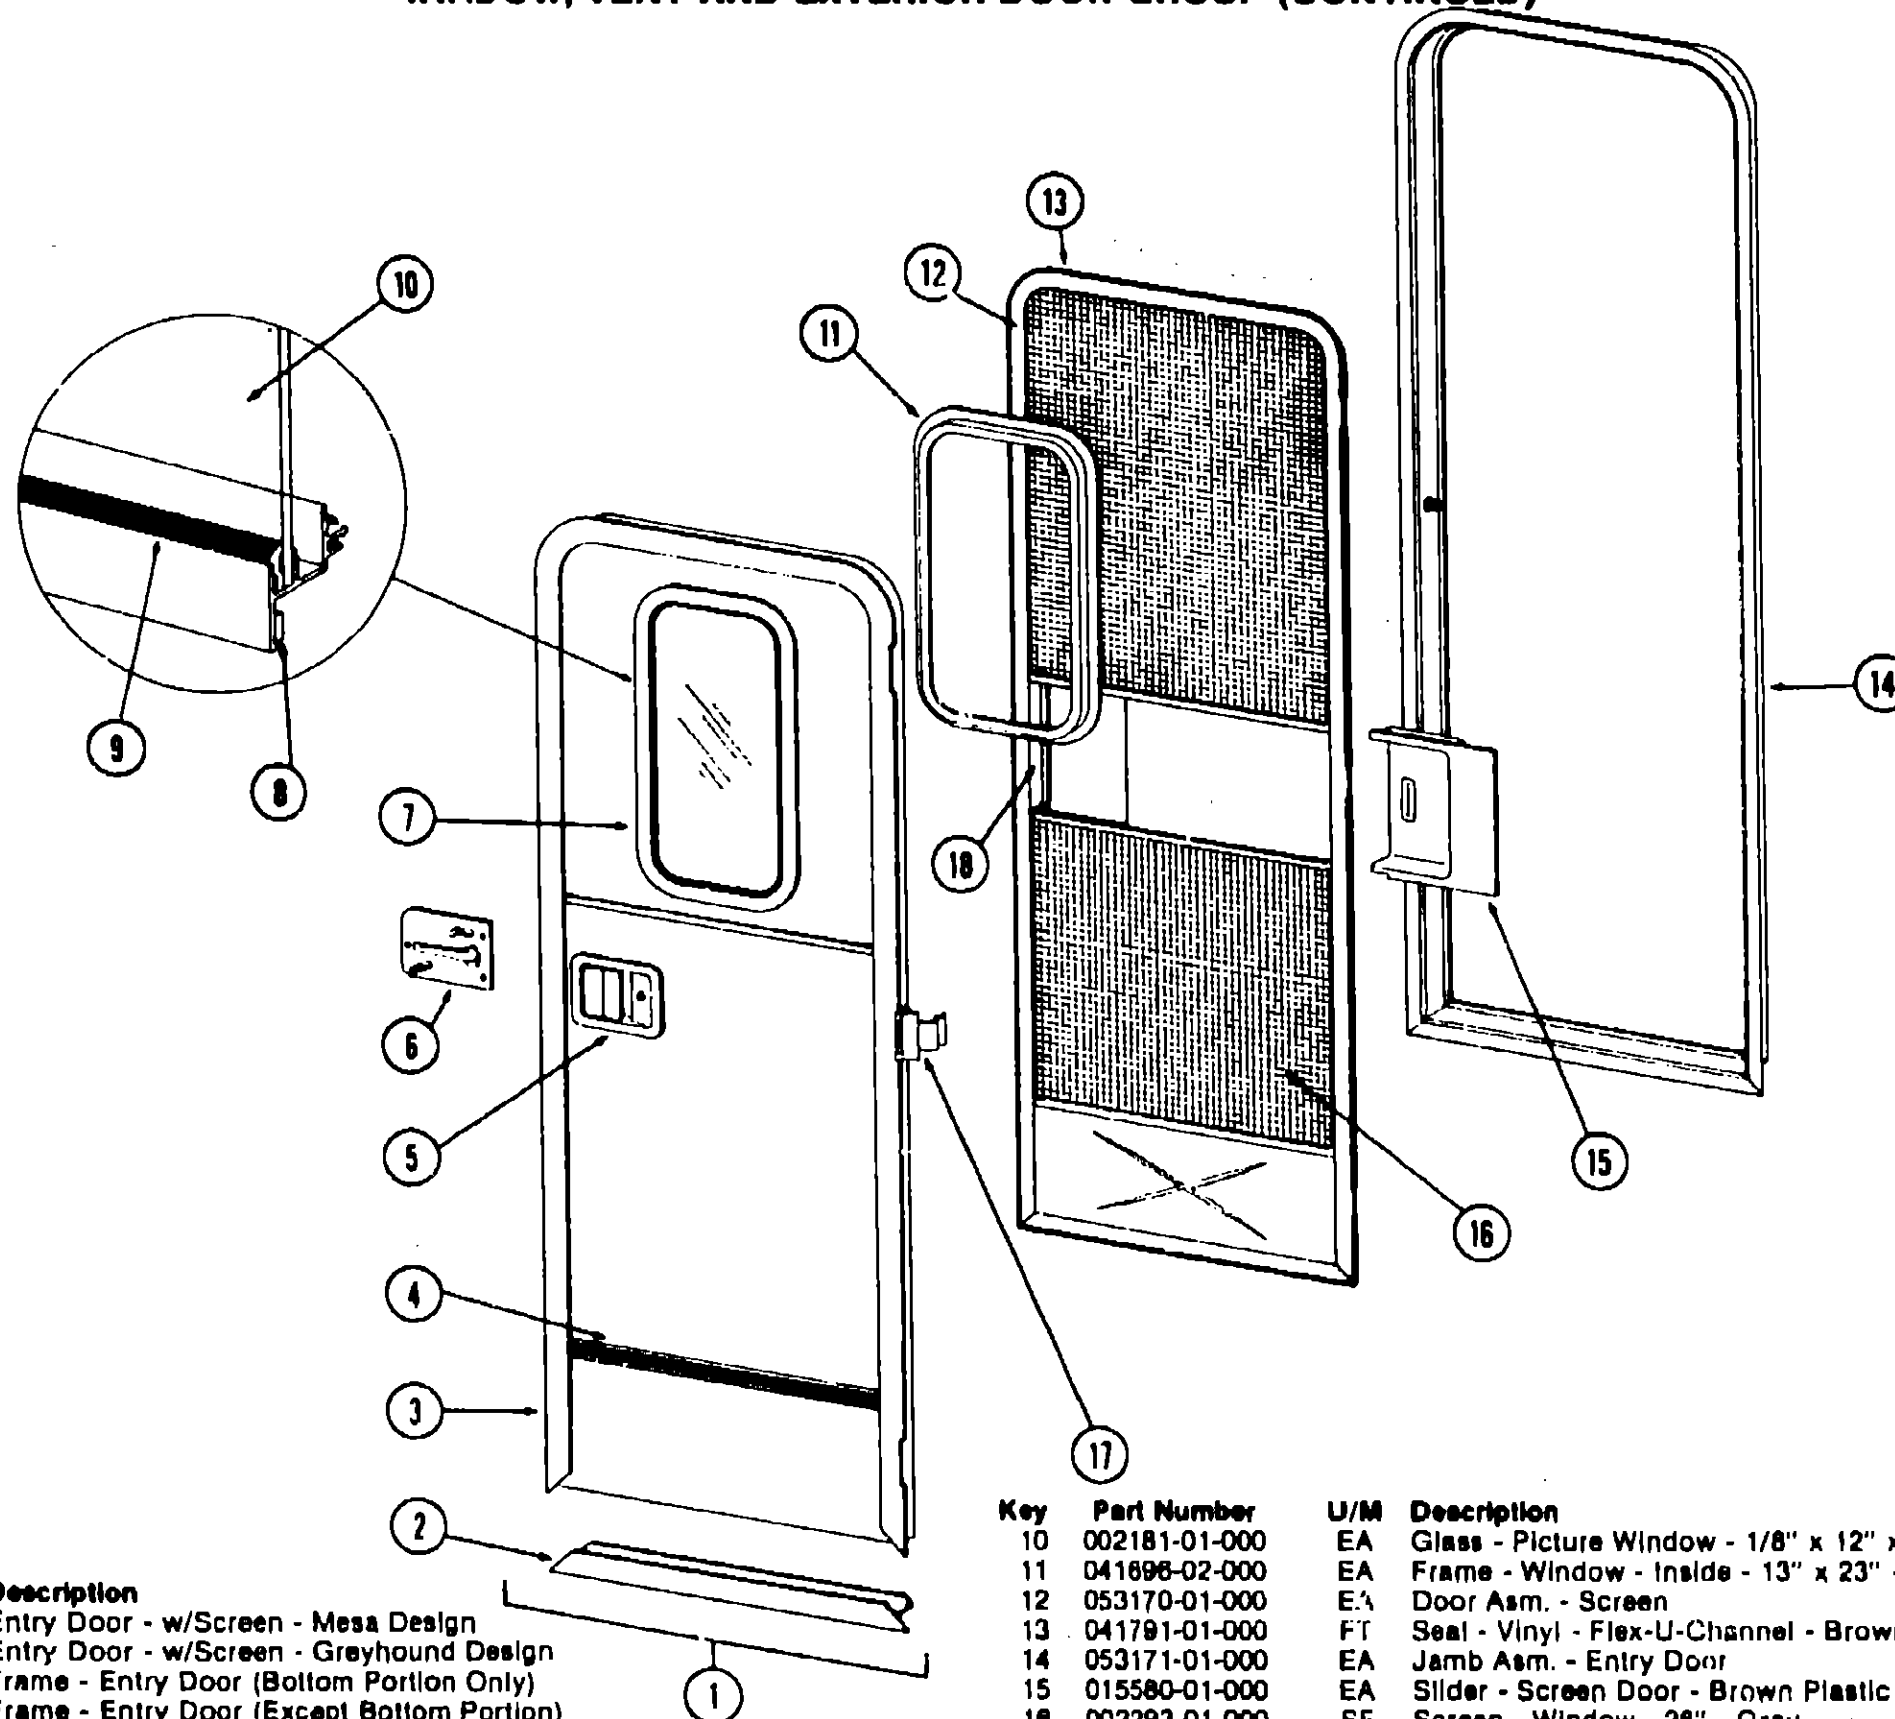

WINDOW, VENT AND EXTERIOR DOOR GROUP (CONTINUED)

Key	Part Number	U/M	Description
	053189-07-000	EA	Entry Door - w/Screen - Mesa Design
1	053189-07-700	EA	Entry Door - w/Screen - Greyhound Design
2	039737-01-000	EA	Frame - Entry Door (Bottom Portion Only)
3	039730-01-000	EA	Frame - Entry Door (Except Bottom Portion)
4	009101-02-000	EA	Holder - Entry Door - Female (Mounts on Coach)
	009101-01-000	EA	Holder - Entry Door 2 1/2" Male (Mounts on Door)
5	052186-01-000	EA	Lock Asm. - Radius Entry Door - Lynor
	045017-01-700	EA	Lock Cylinder w/Keys - Lynor
	039539-01-000	EA	Striker - Entry Door Lock
6	039979-01-000	EA	Plate - Lock - Interior - Including Inside Handle
7	041875-02-000	EA	Window Asm. - Picture - 13" x 23" - Black Anod. (Inside frame not included in assembly)
8	004363-01-000	FT	Tape - Foam - 3/16" x 1/2" - Gray
9	002309-02-000	FT	Spline - Glass - 1/8" Black

Key	Part Number	U/M	Description
10	002181-01-000	EA	Glass - Picture Window - 1/8" x 12" x 22" Gray
11	041896-02-000	EA	Frame - Window - Inside - 13" x 23" - Brown
12	053170-01-000	EA	Door Asm. - Screen
13	041791-01-000	FT	Seal - Vinyl - Flex-U-Channel - Brown
14	053171-01-000	EA	Jamb Asm. - Entry Door
15	015580-01-000	EA	Slider - Screen Door - Brown Plastic
16	002293-01-000	SF	Screen - Window - 28" - Gray
17	039520-01-000	EA	Hinge - Entry Door (3 used per door)
18	015581-01-000	EA	Cap - Screen Door - Brown Plastic
	049178-01-000	EA	Hedlok II - 3/4" Diameter - Screw Mount (Retains Screen Door to Entry Door)
	019797-01-000	EA	Hedlok II - 1" Diameter - Screw Mount (Retains Screen Door to Entry Door)
	018019-01-000	EA	Striker - Screen Door
	039883-01-000	EA	Catch Asm. - Single Roller w/Strike - Screen Door
	051390-01-000	FT	Seal - Bulb - Rubber
	039800-03-000	FT	Tubing - Polybutyl - 3/8" O.D. - Jamb
			Not Illustrated

B-11

1978 WINNEBAGO TABLE OF CONTENTS

WD420RG
WD423RB
WCS25RB J2
WDF23RG
WDF20RT
WD424RH
WDU32RU

A-1 - B-12
B-13 - D-2
D-3 - E-16
E-17 - G-6
G-7 - H-24
I-1 - J-16
J-17 - L-6

1978 WD420RG INDEX

Floor Plan	A-1 - A-2
Accessories Group	A-3 - A-4
Bath Group	A-5
Chassis Group	A-6
Curtain, Cushion & Pad Group	A-7 - A-11
Dinette Group	A-12
Driver's Compartment Group	A-12
Electrical Group	A-13 - A-14
Exterior Body Group	A-15 - A-18
Galley Group	A-19
Heating & Air Conditioning Group	A-20
Interior Finish Group	A-21 - A-22
LP Group	A-23
Lounge Group	A-24
Water & Sewage Group	B-1
Window, Vent & Exterior Door Group	B-2 - B-12

B-12