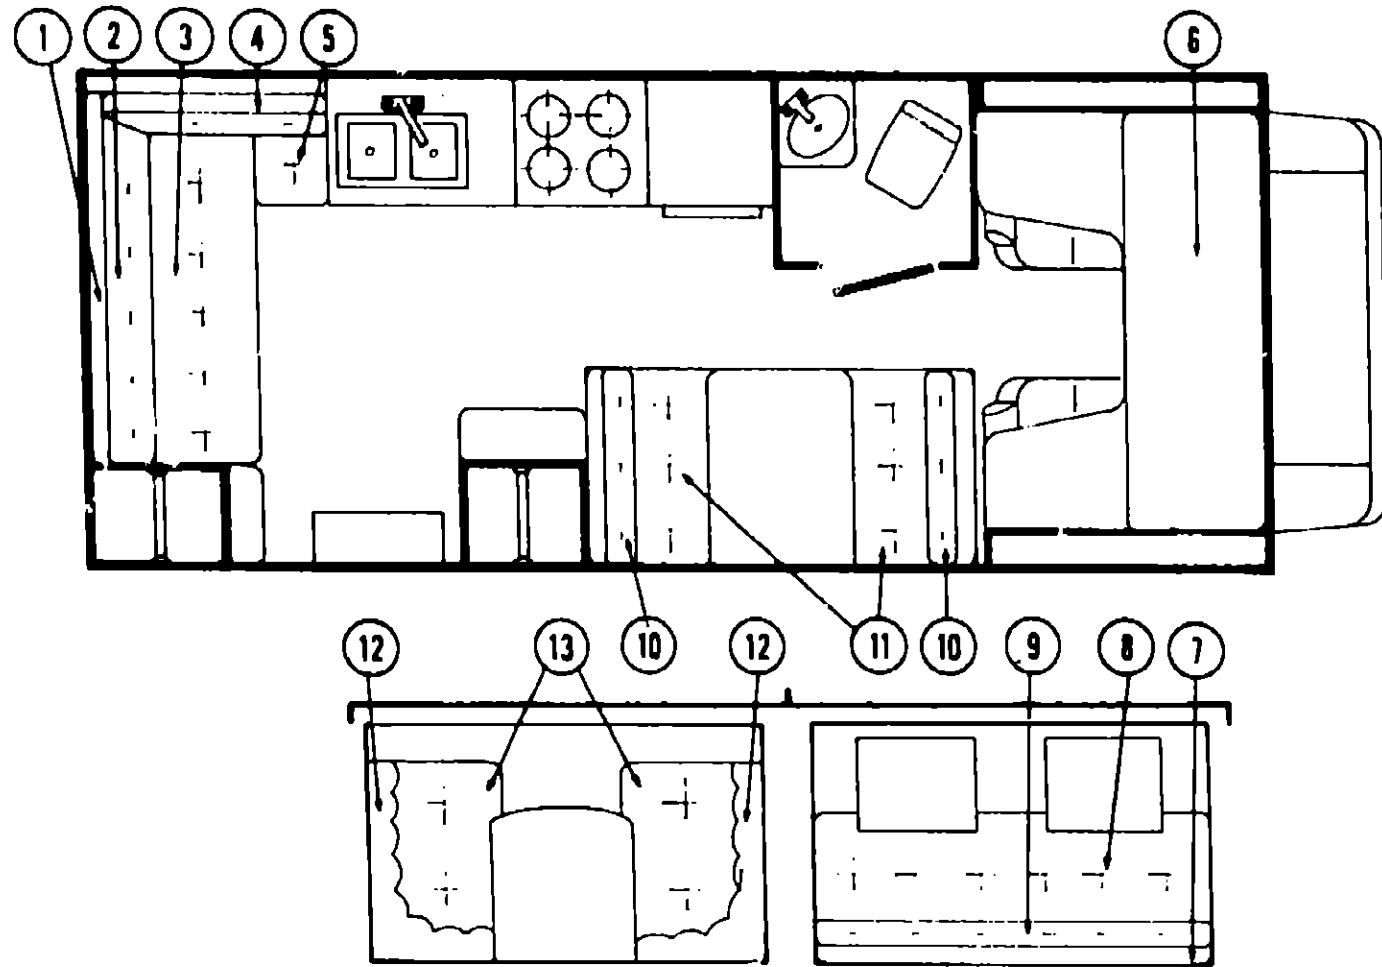

CURTAIN, CUSHION AND PAD GROUP (CONTINUED)

REAR LOUNGE CUSHIONS

Key	Part Number	U/M	Description
1	055021-02-J27	EA	Cushion - Rectangular - 8" x 73 1/2" x 5" - Beige w/Blue Welt
1	055021-02-J28	EA	Cushion - Rectangular - 8" x 73 1/2" x 5" - Rust w/Rust Welt
1	055021-02-J29	EA	Cushion - Rectangular - 8" x 73 1/2" x 5" - Bronze w/Green Welt
	055022-02-J27	EA	Cover - Cushion - Rectangular - 8" x 73 1/2" x 5" - Beige w/Blue Welt
	055022-02-J28	EA	Cover - Cushion - Rectangular - 8" x 73 1/2" x 5" - Rust w/Rust Welt
	055022-02-J29	EA	Cover - Cushion - Rectangular - 8" x 73 1/2" x 5" - Bronze w/Green Welt
2	057073-02-J27	EA	Cushion - Lounge - Back - 16" x 73.5" x 5" - Beige w/Blue Welt
2	057073-02-J28	EA	Cushion - Lounge - Back - 16" x 73.5" x 5" - Rust w/Rust Welt
2	057073-02-J29	EA	Cushion - Lounge - Back - 16" x 73.5" x 5" - Bronze w/Green Welt
	057079-01-J27	EA	Cover - Lounge - Back Cushion - 16" x 73.5" x 5" - Beige w/Blue Welt
	057079-01-J28	EA	Cover - Lounge - Back Cushion - 16" x 73.5" x 5" - Rust w/Rust Welt
	057079-01-J29	EA	Cover - Lounge - Back Cushion - 16" x 73.5" x 5" - Bronze w/Green Welt
3	057069-02-J27	EA	Cushion - Lounge - Seat - 21" x 73.5" x 5" - Beige w/Blue Welt
3	057069-02-J28	EA	Cushion - Lounge - Seat - 21" x 73.5" x 5" - Rust w/Rust Welt
3	057069-02-J29	EA	Cushion - Lounge - Seat - 21" x 73.5" x 5" - Bronze w/Green Welt
	057076-01-J27	EA	Cover - Lounge - Seat Cushion - 21" x 73.5" x 5" - Beige w/Blue Welt
	057076-01-J28	EA	Cover - Lounge - Seat Cushion - 21" x 73.5" x 5" - Rust w/Rust Welt
	057076-01-J29	EA	Cover - Lounge - Seat Cushion - 21" x 73.5" x 5" - Bronze w/Green Welt
4	055029-01-J27	EA	Cushion - Angled - 16" x 42 1/2" x 38 1/2" x 5" - Beige w/Blue Welt
4	055029-01-J28	EA	Cushion - Angled - 16" x 42 1/2" x 38 1/2" x 5" - Rust w/Rust Welt
4	055029-01-J29	EA	Cushion - Angled - 16" x 42 1/2" x 38 1/2" x 5" - Bronze w/Green Welt
	055030-01-J27	EA	Cover - Cushion - Angled - 16" x 42 1/2" x 38 1/2" x 5" - Beige w/Blue Welt
	055030-01-J28	EA	Cover - Cushion - Angled - 16" x 42 1/2" x 38 1/2" x 5" - Rust w/Rust Welt
	055030-01-J29	EA	Cover - Cushion - Angled - 16" x 42 1/2" x 38 1/2" x 5" - Bronze w/Green Welt
5	055029-02-J27	EA	Cushion - Angled - 23" x 26" x 17 1/2" x 6" - Beige w/Blue Welt
5	055029-02-J28	EA	Cushion - Angled - 23" x 26" x 17 1/2" x 6" - Rust w/Rust Welt
5	055029-02-J29	EA	Cushion - Angled - 23" x 26" x 17 1/2" x 6" - Bronze w/Green Welt
	055030-02-J27	EA	Cover - Cushion - Angled - 23" x 26" x 17 1/2" x 6" - Beige w/Blue Welt
	055030-02-J28	EA	Cover - Cushion - Angled - 23" x 26" x 17 1/2" x 6" - Rust w/Rust Welt
	055030-02-J29	EA	Cover - Cushion - Angled - 23" x 26" x 17 1/2" x 6" - Bronze w/Green Welt

CURTAIN, CUSHION AND PAD GROUP (CONTINUED)

BUNK CUSHIONS

Key	Part Number	U/M	Description
6	054693-01-J27	EA	Cushion - Overhead Bunk - Beige
6	054693-01-J28	EA	Cushion - Overhead Bunk - Rust
6	054693-01-J29	EA	Cushion - Overhead Bunk - Bronze
	054694-01-J27	EA	Cover - Cushion - Overhead Bunk - Beige
	054694-01-J28	EA	Cover - Cushion - Overhead Bunk - Rust
	054694-01-J29	EA	Cover - Cushion - Overhead Bunk - Bronze

DINETTE COUCH CUSHIONS