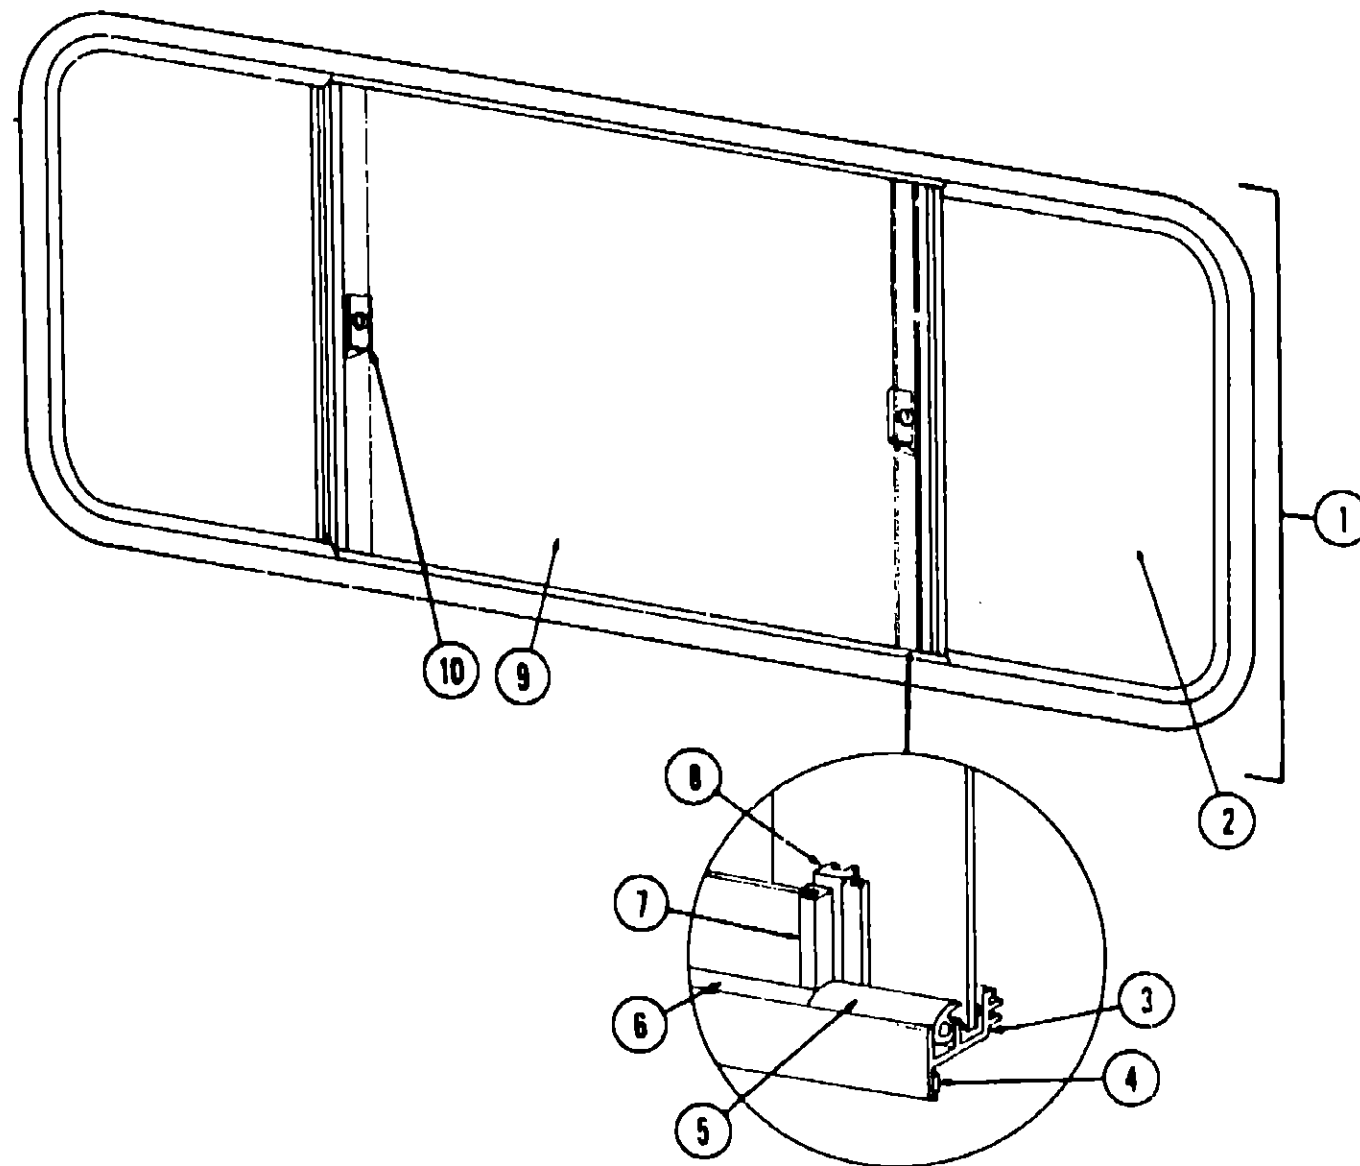

WINDOW, VENT AND EXTERIOR DOOR GROUP (CONTINUED)

Key	Part Number	U/M	Description
1	048630-04-000	EA	Window Asm. - Double Slider - 23" x 65" - Black Anod. (w/o inside frame)
1	048630-03-000	EA	Window Asm. - Double Slider - 23" x 65" - Clear Anod. (w/o inside frame)
2	047823-01-000	EA	Glass - 1/8" x 22" x 21.03" - Sliding (2 per window)
3	002324-01-000	FT	Channel - Weatherstrip - Glass Run - 1/8" Glass
4	004363-01-000	FT	Tape - Foam - 3/16" x 1/2" - Gray
5	024096-01-000	FT	Seal - Window Channel - Gray
6	002309-01-000	FT	Spline - Glass - 1/8" - Gray
7	018025-03-000	EA	Holder - Glass Seal - Black Anod.
7	018025-01-000	EA	Holder - Glass Seal - Clear Anod.
8	041894-02-000	EA	Mullion - Slider Window - 23" - Black Anod.
8	041894-01-000	EA	Mullion - Slider Window - 23" - Clear Anod.
•	054338-02-000	EA	Mullion - Fixed Window (To replace forward mullion on left double slider)
9	002188-01-000	EA	Glass - 1/8" x 22" x 25.50" - Stationary
10	047369-01-700	EA	Latch - Window - Plastic w/Fastener
•	042133-06-000	EA	Frame - Inside - Double Slider Window (not included in assembly)
•	002298-01-000	FT	Spline - Gray - .130" Dia. - (Green)
•	002293-01-000	SF	Screen - Window - 28" - Gray
•	023713-02-000	EA	Cover - Weephole - Plastic - Black
•	023713-01-000	EA	Cover - Weephole - Plastic - White
•			Not Illustrated

**1978 WINNEBAGO
TABLE OF CONTENTS**

WD420RG	A-1 - B-12
WD423RB	B-13 - D-2
WC525RB J2	D-3 - E-16
WDF23RG	E-17 - G-6
WDF26RT	G-7 - H-24
WD424RH	I-1 - J-16
WDU32RU	J-17 - L-6

1978 WD420RG INDEX

Floor Plan	A-1 - A-2
Accessories Group	A-3 - A-4
Bath Group	A-5
Chassis Group	A-6
Curtain, Cushion & Pad Group	A-7 - A-11
Dinette Group	A-12
Driver's Compartment Group	A-12
Electrical Group	A-13 - A-14
Exterior Body Group	A-15 - A-18
Galley Group	A-19
Heating & Air Conditioning Group	A-20
Interior Finish Group	A-21 - A-22
LP Group	A-23
Lounge Group	A-24
Water & Sewage Group	B-1
Window, Vent & Exterior Door Group	B-2 - B-12