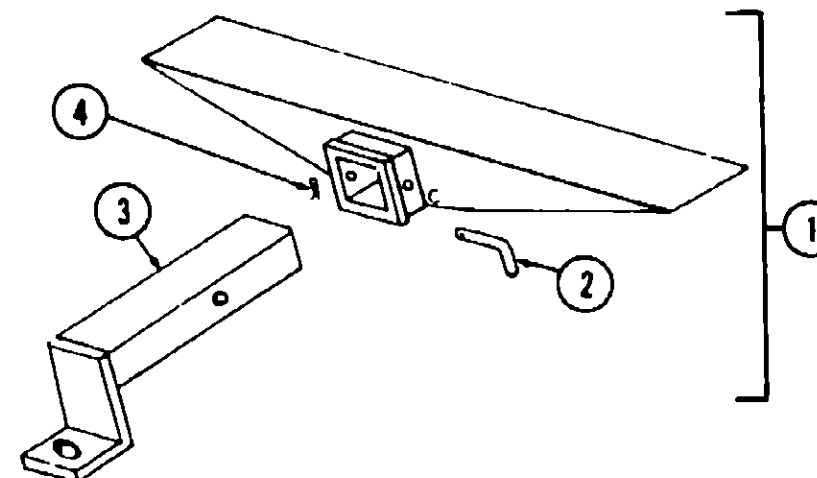

**The illustrated parts breakdown for this item is provided on the Common Items Fiche.

CHASSIS GROUP

Key	Part Number	U/M	Description
	021546-01-000	EA	Bumper - Rear - Square - 93"
	039779-01-000	EA	Rubber Cap - 4" x 4" - Square Bumper
	040974-01-000	EA	Bracket - Spare Tire Retainer - 2" x 6.75"
	016452-01-000	EA	Bracket - Spare Tire Carrier - 5" x 25"
	048043-12-000	EA	Bracket Asm. - Rear Bumper
	049751-01-000	EA	Tray Asm. - Battery
	051697-02-000	EA	Bracket - Battery Tie Down
	051983-02-000	EA	Shroud - Fuel Fill - Interior
	051966-02-000	EA	Bezel - Fuel Fill - Recessed
	041385-01-000	EA	Tailpipe Extension - Curved - 3" O.D. x 14"
	007125-08-000	EA	Clamp - Muffler - 3" Dia.
	024852-01-700	EA	Step Asm. - Entry Door
	041078-01-000	EA	Wheelwell - Black Plastic
	017516-01-000	EA	Mud Flap - Black Rubber - 14" x 18"

1978 WINNEBAGO TABLE OF CONTENTS

WD420RG	A-1 - B-12
WD423RB	B-13 - D-2
WC525RB J2	D-3 - E-16
WDF23RG	E-17 - G-8
WDF26RT	G-7 - H-24
WD424RH	I-1 - J-16
WDU32RU	J-17 - L-6

Key	Part Number	U/M	Description
1	023695-02-700	EA	Hitch Kit - w/Drawbar
2	034512-01-000	EA	Pin - Locking - Drawbar
3	024876-01-700	EA	Drawbar - Trailer Hitch - Primed
4	034513-01-000	EA	Pin - Hitch - 3/16" Wire Spring

1978 WD420RG INDEX

Floor Plan	A-1 - A-2
Accessories Group	A-3 - A-4
Bath Group	A-5
Chassis Group	A-6
Curtain, Cushion & Pad Group	A-7 - A-11
Dinette Group	A-12
Driver's Compartment Group	A-12
Electrical Group	A-13 - A-14
Exterior Body Group	A-15 - A-18
Galley Group	A-19
Heating & Air Conditioning Group	A-20
Interior Finish Group	A-21 - A-22
LP Group	A-23
Lounge Group	A-24
Water & Sewage Group	B-1
Window, Vent & Exterior Door Group	B-2 - B-12