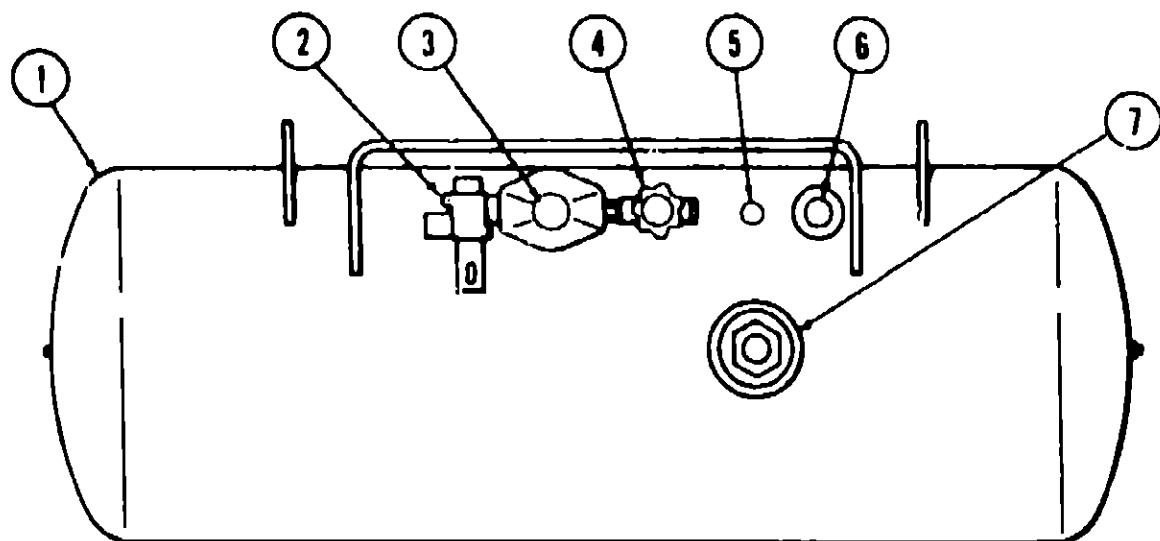

LP GROUP

Key	Part Number	U/M	Description
1	042281-01-000	EA	Tank Asm. - LP - Frame Mount - 42 Pound
2	047221-01-000	EA	Detector - LP Gas Leak
3	024712-01-000	EA	Cover - LP Regulator
4	052163-01-000	EA	Regulator - Manual - LP Gas - 2 Stage
5	040421-01-703	EA	Valve - Vapor Relief
6	040421-01-700	EA	Gauge - Liquid Level - 20% LP
7	040421-01-701	EA	Valve - Filler - LP
	040421-01-702	EA	Cap - Plastic Fill Valve
	042281-01-700	EA	Gauge - Float - w/Visible Dial - 42 Pound Tank
	040421-01-706	EA	Dial - Visible Face - Float Gauge (Tank w/o Electric Transmitter)
	040421-01-705	EA	Dial - Transmitter - 0 - 90 Ohm (Float Gauge)
	045703-03-000	EA	Hose Asm. - LP - 3/8" I.D. x 14"
	047737-02-000	EA	Support - LP Tank - 89.25"
	047737-03-000	EA	Support - LP Tank - 30.50"
			Not Illustrated

LOUNGE GROUP

Key	Part Number	U/M	Description
	052629-01-J27	EA	Cabinet Asm. - Rear Wardrobe - Upper w/o Doors or Hardware
	052637-01-J27	EA	Cabinet Asm. - Rear Wardrobe - Lower - w/o Doors or Hardware
	052638-01-J27	EA	Countertop Asm. - Rear Wardrobe Cabinet - Butcher Block
	052724-03-J27	EA	Door Asm. - Wardrobe Cabinet - 44 3/8" x 109/16" - w/o Hardware
	053438-02-J27	EA	Drawer Asm. - Wardrobe Cabinet - 9 15/16" x 5 1/4" x 20" Deep - w/o Hardware
	052644-01-J27	EA	Cabinet Asm. - Furnace - w/o Countertop, Furnace Grille or Hardware
	052645-01-J27	EA	Countertop Asm. - Furnace Cabinet - Butcher Block
	052651-01-J27	EA	Cabinet Asm. - Front Wardrobe - w/o Door or Hardware
	052724-04-J27	EA	Door Asm. - Front Wardrobe Cabinet - 40 5/8" x 109/16" - w/o Hardware
	053404-01-J27	EA	Grille Asm. - Furnace
	047205-07-000	EA	Mesh - Grille - 11 1/4" x 13 7/8" - Brass
	009021-01-000	EA	Catch - Nylon - Grille
	009021-02-000	EA	Strike - Nylon Catch - Grille
	052663-01-J27	EA	Cabinet Asm. - Rear Overhead - w/o Doors or Hardware
	052724-01-J27	EA	Door Asm. - Rear Overhead Cabinet - w/o Hardware
	052623-01-J27	EA	Cabinet Asm. - Couch

1978 WINNEBAGO TABLE OF CONTENTS

WD420RG	A-1 - B-12
WD423RB	B-13 - D-2
WC525RB J2	D-3 - E-16
WDF23RG	E-17 - G-6
WDF26RT	G-7 - H-24
WD424RH	I-1 - J-18
WDU32RU	J-17 - L-6

1978 WD420RG INDEX

Floor Plan	A-1 - A-2
Accessories Group	A-3 - A-4
Bath Group	A-5
Chassis Group	A-6
Curtain, Cushion & Pad Group	A-7 - A-11
Dinette Group	A-12
Driver's Compartment Group	A-12
Electrical Group	A-13 - A-14
Exterior Body Group	A-15 - A-18
Galley Group	A-19
Heating & Air Conditioning Group	A-20
Interior Finish Group	A-21 - A-22
LP Group	A-23
Lounge Group	A-24
Water & Sewage Group	B-1
Window, Vent & Exterior Door Group	B-2 - B-12