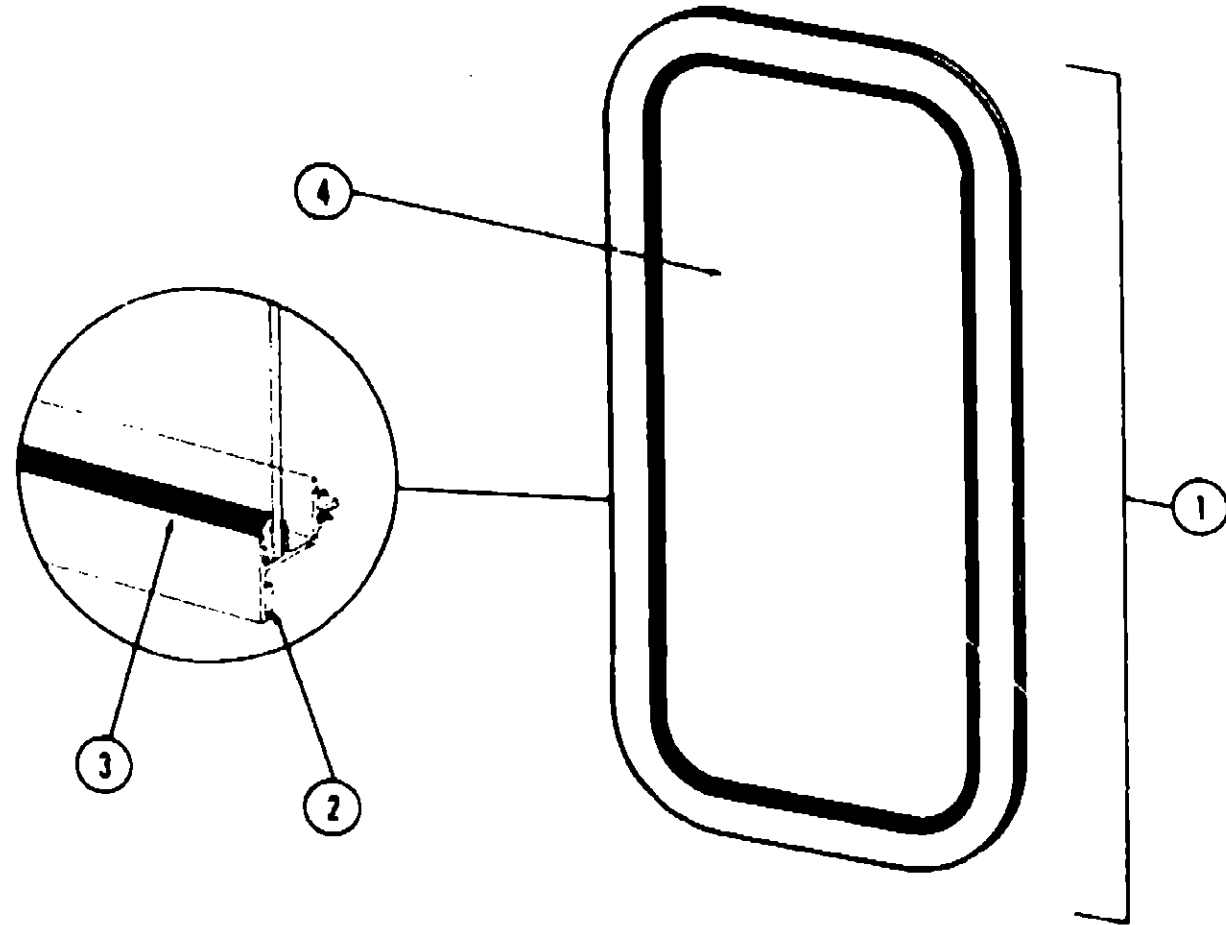

Key	Part Number	U/M	Description
1	041875-06-000	EA	Window Asm. - Picture - 13" x 20" (w/o inside frame)
2	004383-01-000	FT	Tape - Foam - 3/16" x 1/2" - Gray
3	002309-02-000	FT	Spline - Glass - 1/8" Black
4	002203-01-000	EA	Glass - TP - 1/8" x 12" x 19"
.	041896-09-000	EA	Frame - Window - Inside - 13" x 20" (not included in assembly)
.			Not Illustrated