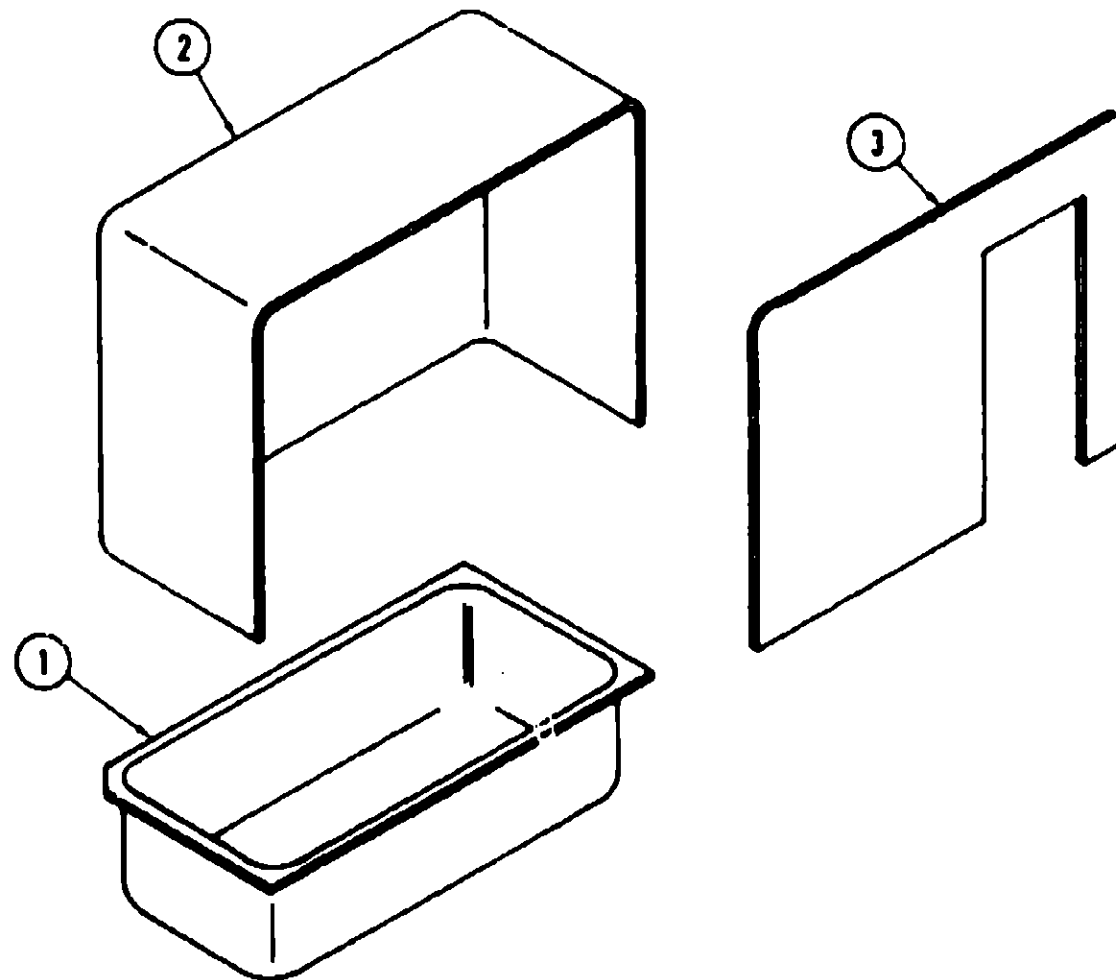

BATH GROUP (CONTINUED)

Key	Part Number	U/M	Description
1	041826-01-000	EA	Bathtub Bottom - Ivory Plastic
2	041853-01-000	EA	Bathtub Back - Ivory Plastic
3	041852-01-000	EA	Bathtub Rear - Ivory Plastic

BATH CABINETS

Key	Part Number	U/M	Description
	053877-01-J15	EA	Cabinet Asm. - Vanity - w/o Sink, Doors or Hardware
	053853-07-J15	EA	Door Asm. - Vanity Cabinet - 25 1/8" x 15 13/16" - w/o Hardware
	053853-15-J15	EA	Door Asm. - Vanity Cabinet - 6 1/2" x 21" - w/o Hardware
	053853-05-J15	EA	Door Asm. - Wardrobe Cabinet - 57 3/8" x 18 1/2" - w/o Hardware
	054834-01-J15	EA	Drawer Asm. - Wardrobe Cabinet - w/o Hardware
	053533-03-J15	EA	Door Asm. - Wardrobe Cabinet - 48 7/8" x 9 13/16" - Right or Left - w/insert w/o Hardware
	053130-02-000	EA	Cabinet - Medicine - 43.5" Wide
	053884-01-J15	EA	Panel Asm. - Folding Door (2 required per unit)
	047033-01-000	EA	Cork - 1/8" x 12" x 24" - Sand Natural
	047033-02-000	EA	Cork - 1/8" x 12" x 24" - Terrazzo Natural
	047528-02-000	EA	Butt Plate - Gun Cabinet
	047529-02-000	EA	Barrel Plate - Gun Cabinet

1978 WINNEBAGO TABLE OF CONTENTS

WD420RG	A-1 - B-12
WD423RB	B-13 - D-2
WC525RB J2	D-3 - E-16
WDF23RG	E-17 - G-6
WDF26RT	G-7 - H-24
WD424RH	I-1 - J-16
WDU32RU	J-17 - L-6

1978 WC525RB J2 INDEX

Floor Plan	D-3 - D-4
Accessories Group	D-5 - D-6
Bath Group	D-7 - D-8
Chassis Group	D-9
Curtain, Cushion & Pad Group	D-10 - D-14
Dinette Group	D-15
Driver's Compartment Group	D-16
Electrical Group	D-17 - D-18
Exterior Body Group	D-19 - D-22
Galley Group	D-23
Heating & Air Conditioning Group	D-24
Interior Finish Group	E-1 - E-2
LP Group	E-3
Lounge Group	E-4
Water & Sewage Group	E-5
Window, Vent & Exterior Door Group	E-6 - E-16