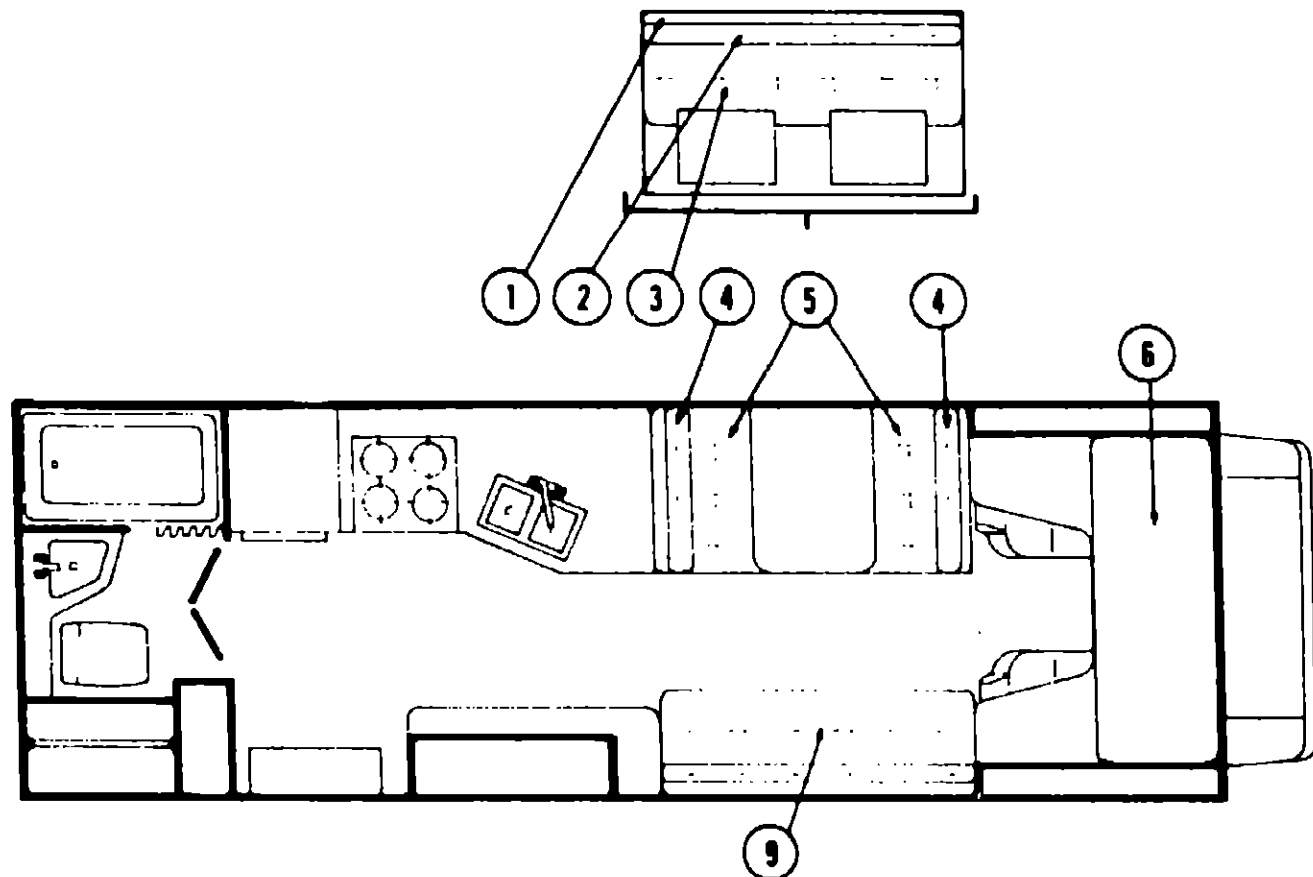

CURTAIN, CUSHION AND PAD GROUP (CONTINUED)

CURTAIN, CUSHION AND PAD GROUP (CONTINUED)

DINETTE BENCH CUSHIONS

Key	Part Number	U/M	Description
1	055017-01-J15	EA	Cushion - Dinette Bench - 8" x 76" x 5" - Brown Corduroy
1	055017-01-J24	EA	Cushion - Dinette Bench - 8" x 76" x 5" - Green
1	055017-01-J25	EA	Cushion - Dinette Bench - 8" x 76" x 5" - Gold
1	055017-01-J26	EA	Cushion - Dinette Bench - 8" x 76" x 5" - Rust
	055018-01-J15	EA	Cover - Cushion - Dinette Bench - 8" x 76" x 5" - Brown Corduroy
	055018-01-J24	EA	Cover - Cushion - Dinette Bench - 8" x 76" x 5" - Green
	055018-01-J25	EA	Cover - Cushion - Dinette Bench - 8" x 76" x 5" - Gold
	055018-01-J26	EA	Cover - Cushion - Dinette Bench - 8" x 76" x 5" - Rust
	057071-01-J15	EA	Cushion - Dinette Bench - Back - 16" x 76" x 5" - Brown Corduroy
2	057071-01-J24	EA	Cushion - Dinette Bench - Back - 16" x 76" x 5" - Green
2	057071-01-J25	EA	Cushion - Dinette Bench - Back - 16" x 76" x 5" - Gold
2	057071-01-J26	EA	Cushion - Dinette Bench - Back - 16" x 76" x 5" - Rust
	057077-01-J15	EA	Cover - Cushion - Dinette Bench - 16" x 76" x 5" - Brown Corduroy
	057077-01-J24	EA	Cover - Cushion - Dinette Bench - 16" x 76" x 5" - Green
	057077-01-J25	EA	Cover - Cushion - Dinette Bench - 16" x 76" x 5" - Gold
	057077-01-J26	EA	Cover - Cushion - Dinette Bench - 16" x 76" x 5" - Rust
3	057087-01-J15	EA	Cushion - Dinette Bench - Seat - 21" x 76" x 5" - Brown Corduroy
3	057087-01-J24	EA	Cushion - Dinette Bench - Seat - 21" x 76" x 5" - Green
3	057087-01-J25	EA	Cushion - Dinette Bench - Seat - 21" x 76" x 5" - Gold
3	057087-01-J26	EA	Cushion - Dinette Bench - Seat - 21" x 76" x 5" - Rust
	057074-01-J15	EA	Cover - Cushion - Dinette Bench - Seat - 21" x 76" x 5" - Brown Corduroy
	057074-01-J24	EA	Cover - Cushion - Dinette Bench - Seat - 21" x 76" x 5" - Green
	057074-01-J25	EA	Cover - Cushion - Dinette Bench - Seat - 21" x 76" x 5" - Gold
	057074-01-J26	EA	Cover - Cushion - Dinette Bench - Seat - 21" x 76" x 5" - Rust

DINETTE SEAT CUSHIONS

Key	Part Number	U/M	Description
4	055017-02-J15	EA	Cushion - Dinette - Back - 14 1/4" x 38" x 5" - Brown Corduroy
4	055017-02-J24	EA	Cushion - Dinette - Back - 14 1/4" x 38" x 5" - Green
4	055017-02-J25	EA	Cushion - Dinette - Back - 14 1/4" x 38" x 5" - Gold
4	055017-02-J26	EA	Cushion - Dinette - Back - 14 1/4" x 38" x 5" - Rust
	055018-02-J15	EA	Cover - Cushion - Dinette - Back - 14 1/4" x 38" x 5" - Brown Corduroy
	055018-02-J24	EA	Cover - Cushion - Dinette - Back - 14 1/4" x 38" x 5" - Green
	055018-02-J25	EA	Cover - Cushion - Dinette - Back - 14 1/4" x 38" x 5" - Gold
	055018-02-J26	EA	Cover - Cushion - Dinette - Back - 14 1/4" x 38" x 5" - Rust
5	055017-03-J15	EA	Cushion - Dinette - Seat - 22.5" x 38" x 5" - Brown Corduroy
5	055017-03-J24	EA	Cushion - Dinette - Seat - 22.5" x 38" x 5" - Green
5	055017-03-J25	EA	Cushion - Dinette - Seat - 22.5" x 38" x 5" - Gold
5	055017-03-J26	EA	Cushion - Dinette - Seat - 22.5" x 38" x 5" - Rust
	055018-03-J15	EA	Cover - Dinette Cushion - Seat - 22.5" x 38" x 5" - Brown Corduroy
	055018-03-J24	EA	Cover - Dinette Cushion - Seat - 22.5" x 38" x 5" - Green
	055018-03-J25	EA	Cover - Dinette Cushion - Seat - 22.5" x 38" x 5" - Gold
	055018-03-J26	EA	Cover - Dinette Cushion - Seat - 22.5" x 38" x 5" - Rust

OVERHEAD BUNK CUSHION