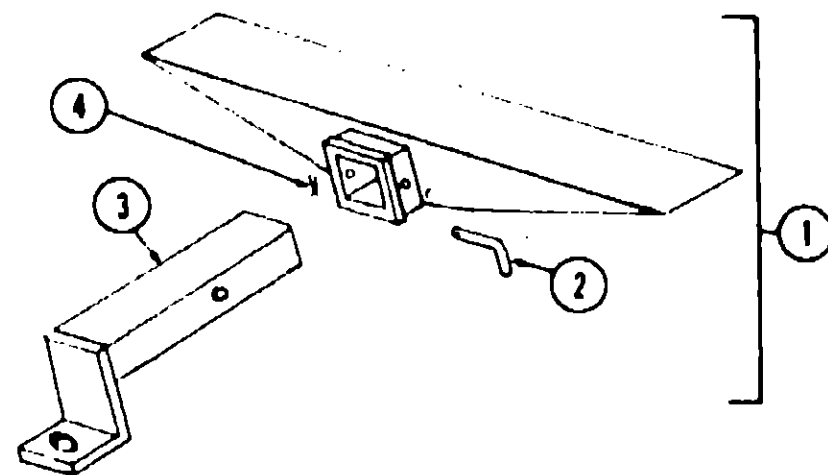

Key	Part Number	U/M	Description
1	023885-01-700	EA	Hitch Kit - w/Drawbar
2	034512-01-000	EA	Pin - Locking - Drawbar
3	024876-01-700	EA	Drawbar Asm. - Trailer Hitch - Primed
4	034513-01-000	EA	Pin - Hitch - 3/16" Wire Spring