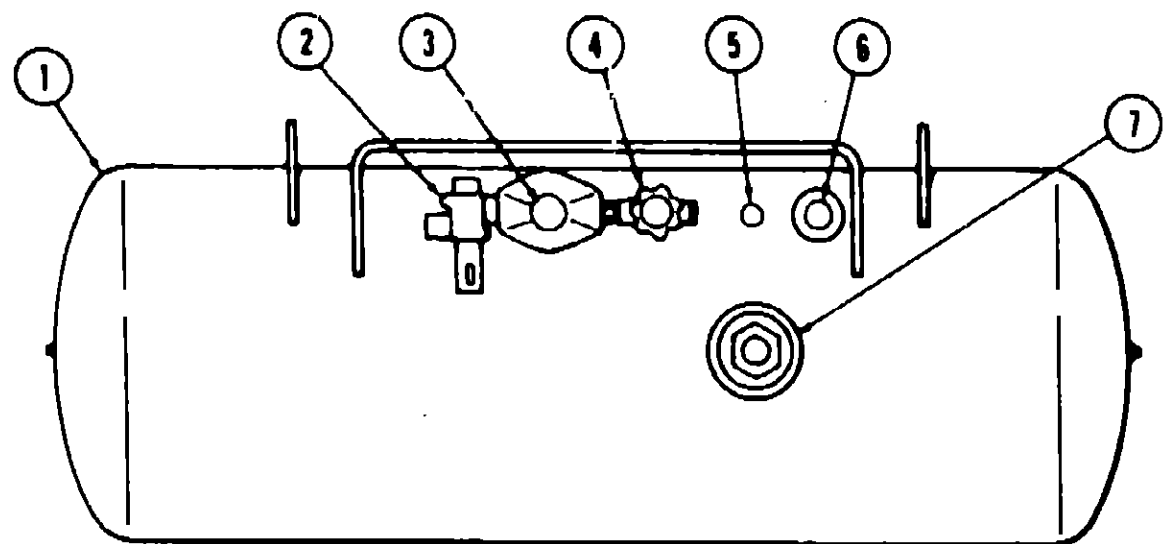

LP GROUP

Key	Part Number	U/M	Description
1	040421-01-000	EA	Tank Asm. - LP - Frame Mount - 83 Pound
•	042281-01-000	EA	Tank Asm. - LP - Frame Mount - 42 Pound
2	047221-01-000	EA	Detector - LP Gas Leak
3	024712-01-000	EA	Cover - LP Regulator
•	052163-01-000	EA	Regulator - Manual - LP Gas - 2 Stage
4	040421-01-703	EA	Valve - Vapor Relief
5	040421-01-700	EA	Gauge - Liquid Level - 20% LP
6	040421-01-701	EA	Valve - Filler - LP
•	040421-01-702	EA	Cap - Plastic Fill Valve
7	040421-01-707	EA	Gauge - Float - w/Visible Dial - 83 Pound Tank
•	042281-01-700	EA	Gauge - Float - w/Visible Dial - 42 Pound Tank
•	040421-01-706	EA	Dial - Visible Face - Float Gauge (Tank w/o Electric Transmitter)
•	040421-01-705	EA	Dial - Transmitter - 0 - 90 Ohm (Float Gauge)
•	045703-03-000	EA	Hose Asm. - LP - 3/8" I.D. x 14"
•	047737-02-000	EA	Support - LP Tank - 89.25"
•	047737-03-000	EA	Support - LP Tank - 30.50"
•	Not Illustrated		

LOUNGE GROUP

STANDARD LOUNGE W/COUCH

Key	Part Number	U/M	Description
	053712-01-J15	EA	Cabinet Asm. - Couch
	053856-01-J15	EA	Cabinet Asm. - Lounge Overhead - w/o Doors or Hardware
	053853-03-J15	EA	Door Asm. - Lounge Overhead Cabinet - 21 1/2" x 9 1/2" - w/o Hardware
	053956-01-J15	EA	Cabinet Asm. - Fishpole - Lounge Overhead

OPTIONAL LOUNGE W/CORNER LOUNGE CHAIRS

Key	Part Number	U/M	Description
	053977-01-J15	EA	Countertop Asm. - Lounge - Table - Mocha Leather
	053855-01-J15	EA	Support Asm. - Lounge Table
	054029-01-J15	EA	Cabinet Asm. - Corner Chair - Left
	054772-01-J15	EA	Cabinet Asm. - Corner Chair - Right

OPTIONAL LOUNGE W/SWIVEL CHAIRS

Key	Part Number	U/M	Description
	054555-01-J15	EA	Cabinet Asm. - Pullout Table - Mocha Leather - w/o Table or Pad
	054553-01-J15	EA	Countertop Asm. - Pullout Table Cabinet - Mocha Leather
	054552-01-J15	EA	Table Asm. - Pullout - Mocha Leather
	055252-01-J15	EA	Pad Asm. - Pullout Table Cabinet - Palomino Vinyl
	045795-01-000	EA	Glass Holder - Plastic

1978 WINNEBAGO TABLE OF CONTENTS

WD420RG	A-1 - B-12
WD423RB	B-13 - D-2
WC525RB J2	D-3 - E-18
WDF23RG	E-17 - G-6
WDF28RT	G-7 - H-24
WD424RH	I-1 - J-16
WDU32RU	J-17 - L-6

1978 WC525RB J2 INDEX

Floor Plan	D3 - D-4
Accessories Group	D-5 - D-6
Bath Group	D-7 - D-8
Chassis Group	D-9
Curtain, Cushion & Pad Group	D-10 - D-14
Dinette Group	D-15
Driver's Compartment Group	D-16
Electrical Group	D-17 - D-18
Exterior Body Group	D-19 - D-22
Galley Group	D-23
Heating & Air Conditioning Group	D-24
Interior Finish Group	E-1 - E-2
LP Group	E-3
Lounge Group	E-4
Water & Sewage Group	E-5
Window, Vent & Exterior Door Group	E-6 - E-16