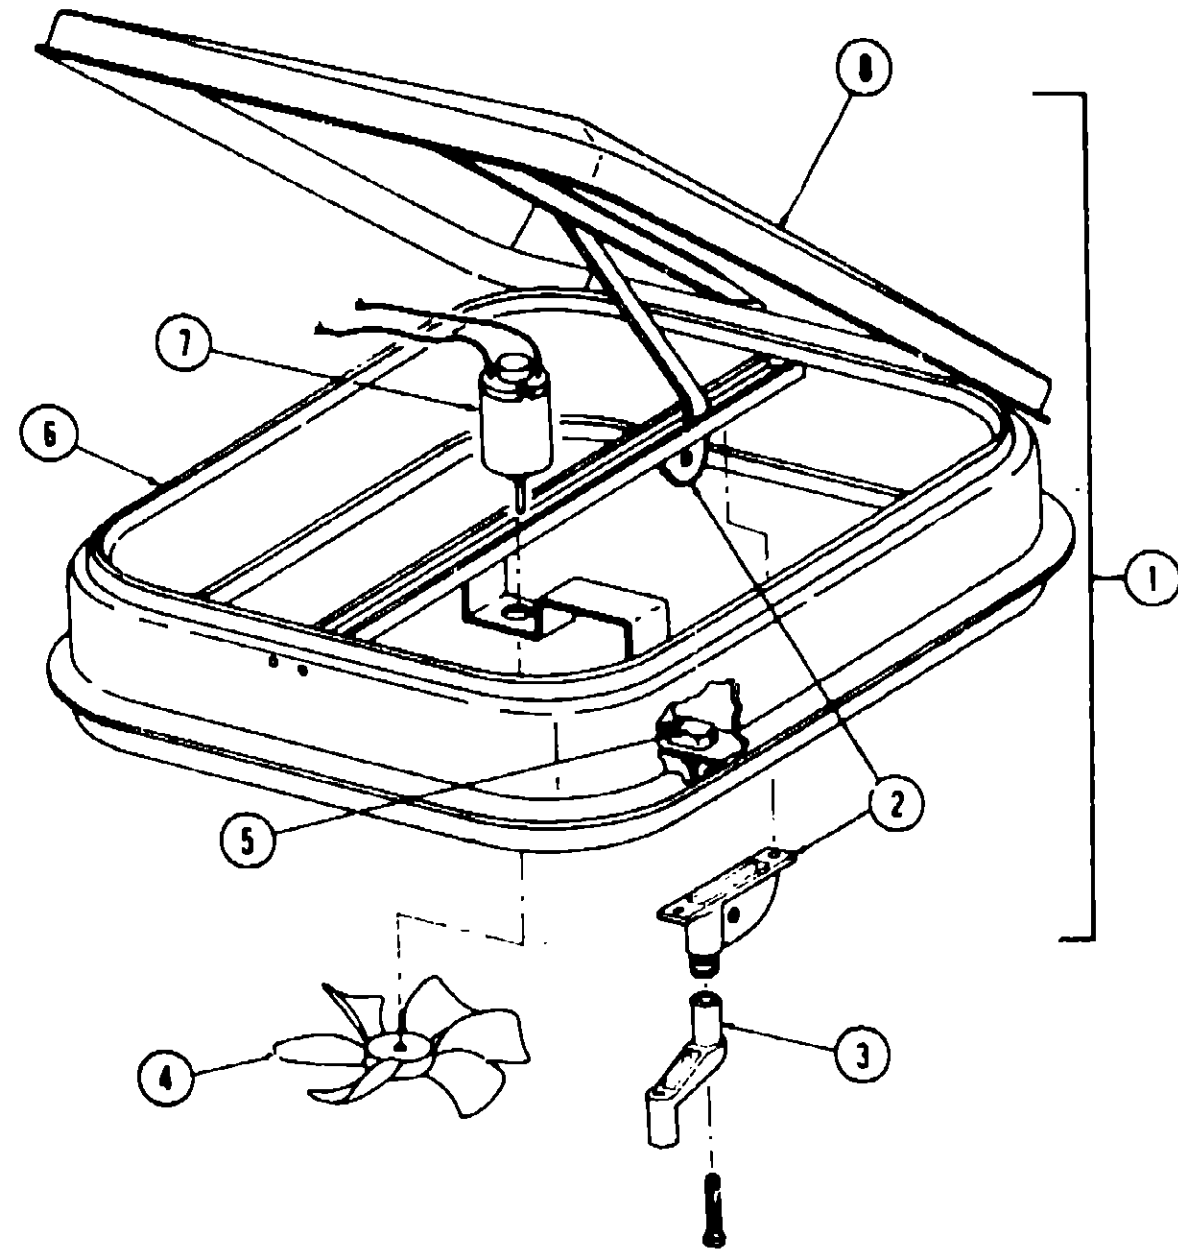

WINDOW, VENT AND EXTERIOR DOOR GROUP (CONTINUED)

Key	Part Number	U/M	Description
1	048789-01-000	EA	Vent Asm. Roof - Powered - w/o Screen
2	009440-01-000	EA	Gear - Arm - Roof Vent
3	009439-01-000	EA	Crank - Roof Vent
4	048849-01-000	EA	Fan - Blade - 6" Plastic
5	008195-01-000	EA	Switch - Push Button - 12 Volt
6	002825-01-000	FT	Weatherstrip - Roof Vent
7	048848-01-000	EA	Motor - 12 Volt
8	048825-01-000	EA	Cover - Plastic - Roof Vent
•	048685-01-000	EA	Screen Asm. - Powered Roof Vent - Clear Anod. (not included in assembly)
•	048685-03-000	EA	Screen Asm. - Powered Roof Vent - Beige (not included in assembly)
•			Not Illustrated