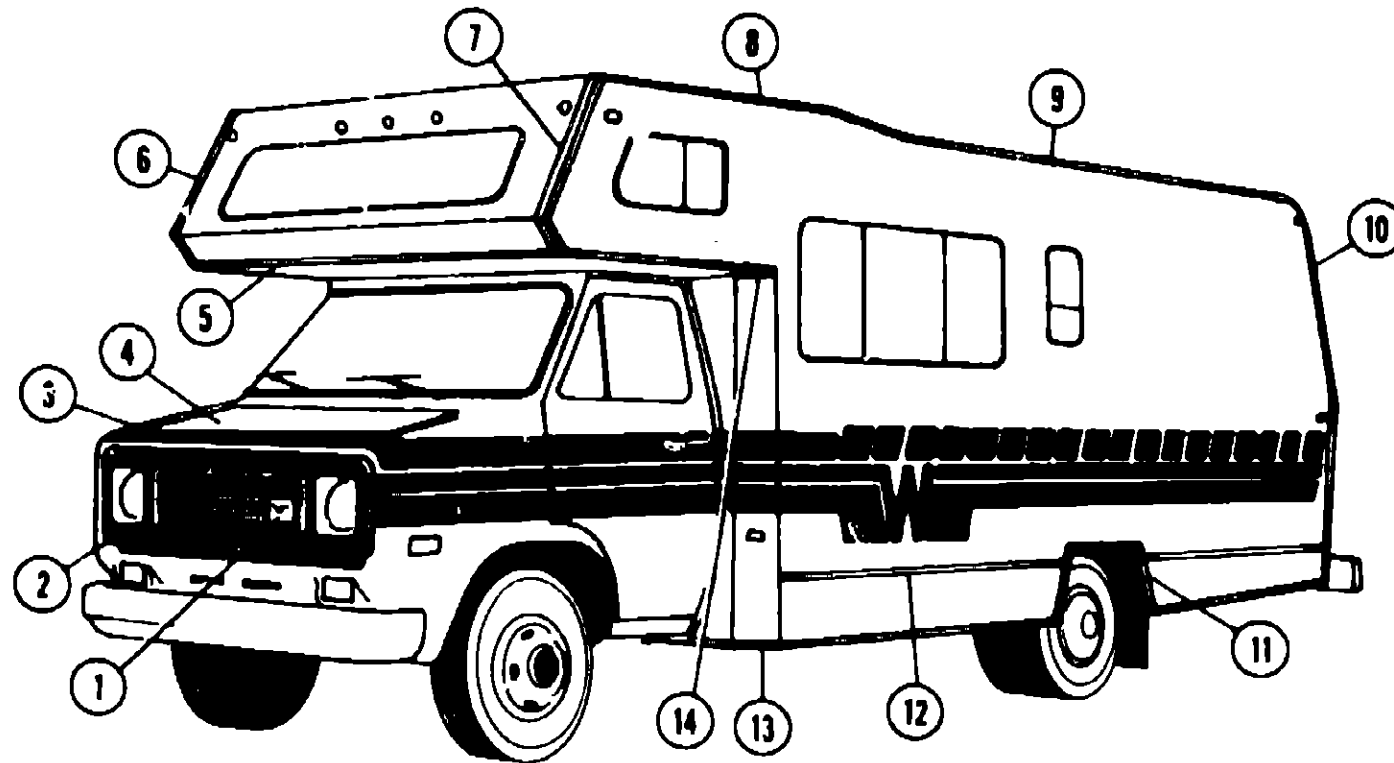

EXTERIOR BODY GROUP

Key	Part Number	U/M	Description
1	031181-01-000	EA	Label - Grille - Flying "W"
2	045282-02-000	EA	Grille - Plastic - Bronze
3	040843-02-000	EA	Front End Arm. - Fiberglass - Beige - Includes Hood w/o Front Grille
4	040845-02-000	EA	Hood Asm. - Beige
5	039844-02-000	EA	Trim - Slesper Board - Beige
	039816-01-000	EA	Hinge - Hood - (2 used per hood)
	035388-01-000	EA	Hood Pin Kit - 7/16" x 20 x 3.50" Long
	007180-01-000	EA	Gasket - Tire Carcass - 3/16" x 2" x 2"
	037449-01-000	EA	Well Nut - 10 - 32 x .812" Long
6	039835-04-000	EA	Trim - Contour - Slesper Section - Right - Beige
7	039835-03-000	EA	Trim - Contour - Slesper Section - Left - Beige
8	039834-03-000	EA	Trim - Contour - Roof - Left - Beige
	039834-04-000	EA	Trim - Contour - Roof - Right - Beige
9	034922-07-000	EA	Trim - Sidewall/Roof - Upper - Left or Right - Beige

Key	Part Number	U/M	Description
10	039964-04-000	EA	Trim - Contour - Backwall - Left - Beige
	039964-03-000	EA	Trim - Contour - Backwall - Right - Beige
11	039824-04-000	EA	Trim - Wheel Well - Rear - Left or Right
12	002444-02-003	EA	Extr. - Feature Strip - Alum. - 16' w/o Insert
	001030-04-002	EA	Insert - Feature Strip - Antique Bronze Stucco - 17'
	009731-01-000	EA	End Cap - Feature Strip
13	043442-01-000	EA	Trim - Wingwall - Bottom - Left
	043442-02-000	EA	Trim - Wingwall - Bottom - Right
14	048810-03-000	EA	Trim - Corner - Wingwall - Left - Beige
	048810-04-000	EA	Trim - Corner - Wingwall - Right - Beige
	002385-02-001	EA	Extr. - U-Channel - 1" Serrated x .01" Anod.
	039829-01-000	FT	Extr. - Vinyl - Slesper Joint
	043915-01-000	FT	Extr. - Vinyl - "B" Pillar/Wingwall
			Not Illustrated

1978 WINNEBAGO TABLE OF CONTENTS

WD420RG	A-1 - B-12
WD423RB	B-13 - D-2
WC525RB J2	D-3 - E-16
WDF23RG	E-17 - G-6
WDF26RT	G-7 - H-24
WD424RH	I-1 - J-16
WDU32RU	J-17 - L-6

1978 WC525RB J2 INDEX

Floor Plan	D-3 - D-4
Accessories Group	D-5 - D-6
Bath Group	D-7 - D-8
Chassis Group	D-9
Curtain, Cushion & Pad Group	D-10 - D-14
Dinette Group	D-15
Driver's Compartment Group	D-16
Electrical Group	D-17 - D-18
Exterior Body Group	D-19 - D-22
Galley Group	D-23
Heating & Air Conditioning Group	D-24
Interior Finish Group	E-1 - E-2
LP Group	E-3
Lounge Group	E-4
Water & Sewage Group	E-5
Window, Vent & Exterior Door Group	E-6 - E-16