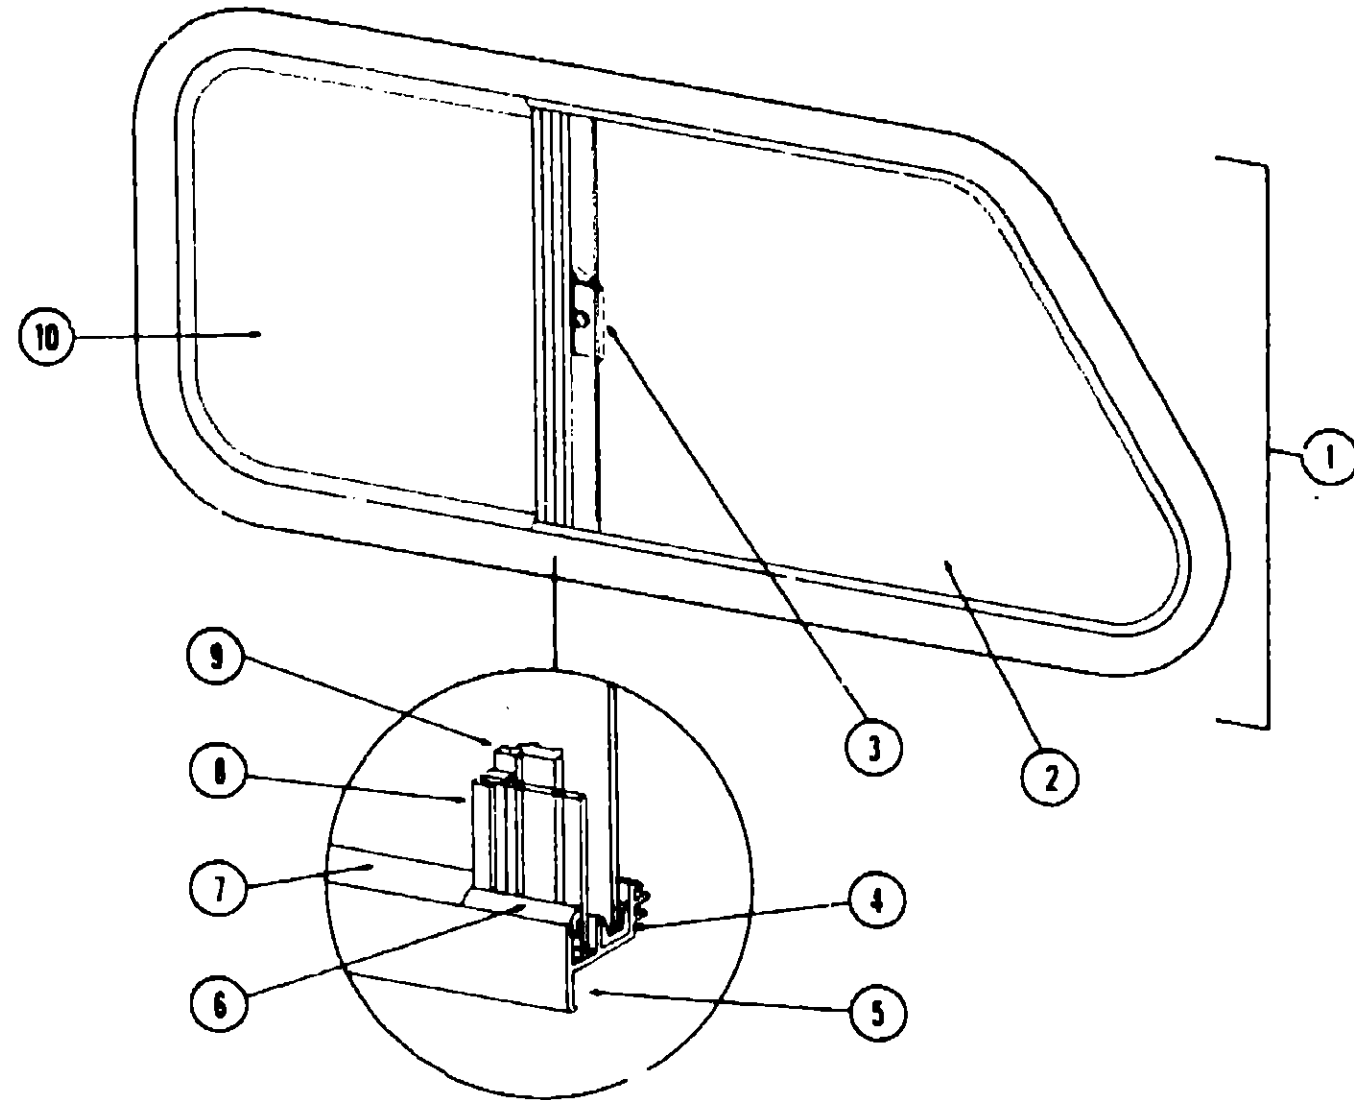

Key	Part Number	U/M	Description
1	048632-03-000	EA	Window Asm. - Bunk - Slanted Slider - Right - Black (w/o Inside Frame)
	048632-04-000	EA	Window Asm. - Bunk - Slanted Slider - Left - Black (w/o Inside Frame)
2	040919-01-000	EA	Glass - 1/8" x 11.98" x 19.42" - Gray - Stationary
3	047389-01-700	EA	Latch - Window - Plastic - w/Fastener
4	002324-01-000	FT	Channel - Weatherstrip - Glass Run - 1/8" Glass
5	004383-01-000	FT	Tape - Foam - 3/16" x 1/2" - Gray
6	002309-02-000	FT	Spline - Glass - 1/8" - Black
7	024096-02-000	FT	Seal - Window Channel - Black
8	002390-03-200	EA	Holder - Glass Seal - Extr. - Anod. Black - 11.23"
9	041894-07-000	EA	Mullion - 13" - Black Anod.
10	047815-01-000	EA	Glass - 1/8" x 11.98" x 11.81" - Gray - Sliding
.	040916-03-000	EA	Frame - Window - Inside - Bunk Slant - Left (not included in assembly)
.	040916-04-000	EA	Frame - Window - Inside - Bunk Slant - Right (not included in assembly)
.	023713-02-000	EA	Cover - Weephole - Black
.	002298-01-000	FT	Spline - Gray - .130" Dia. (Screen)
.	002291-01-000	SF	Screen - Gray - Window - 16"
.			Not Illustrated

1978 WINNEBAGO TABLE OF CONTENTS

WD420RG	A-1 - B-12
WD423RB	B-13 - D-2
WC525RB J2	D-3 - E-16
WDF23RG	E-17 - G-6
WDF26RT	G-7 - H-24
WD424RH	I-1 - J-18
WDU32RU	J-17 - L-6

1978 WC525RB J2 INDEX

Floor Plan	D3 - D-4
Accessories Group	D-5 - D-6
Bath Group	D-7 - D-8
Chassis Group	D-9
Curtain, Cushion & Pad Group	D-10 - D-14
Dinette Group	D-15
Driver's Compartment Group	D-16
Electrical Group	D-17 - D-18
Exterior Body Group	D-19 - D-22
Galley Group	D-23
Heating & Air Conditioning Group	D-24
Interior Finish Group	E-1 - E-2
LP Group	E-3
Lounge Group	E-4
Water & Sewage Group	E-5
Window, Vent & Exterior Door Group	E-6 - E-16