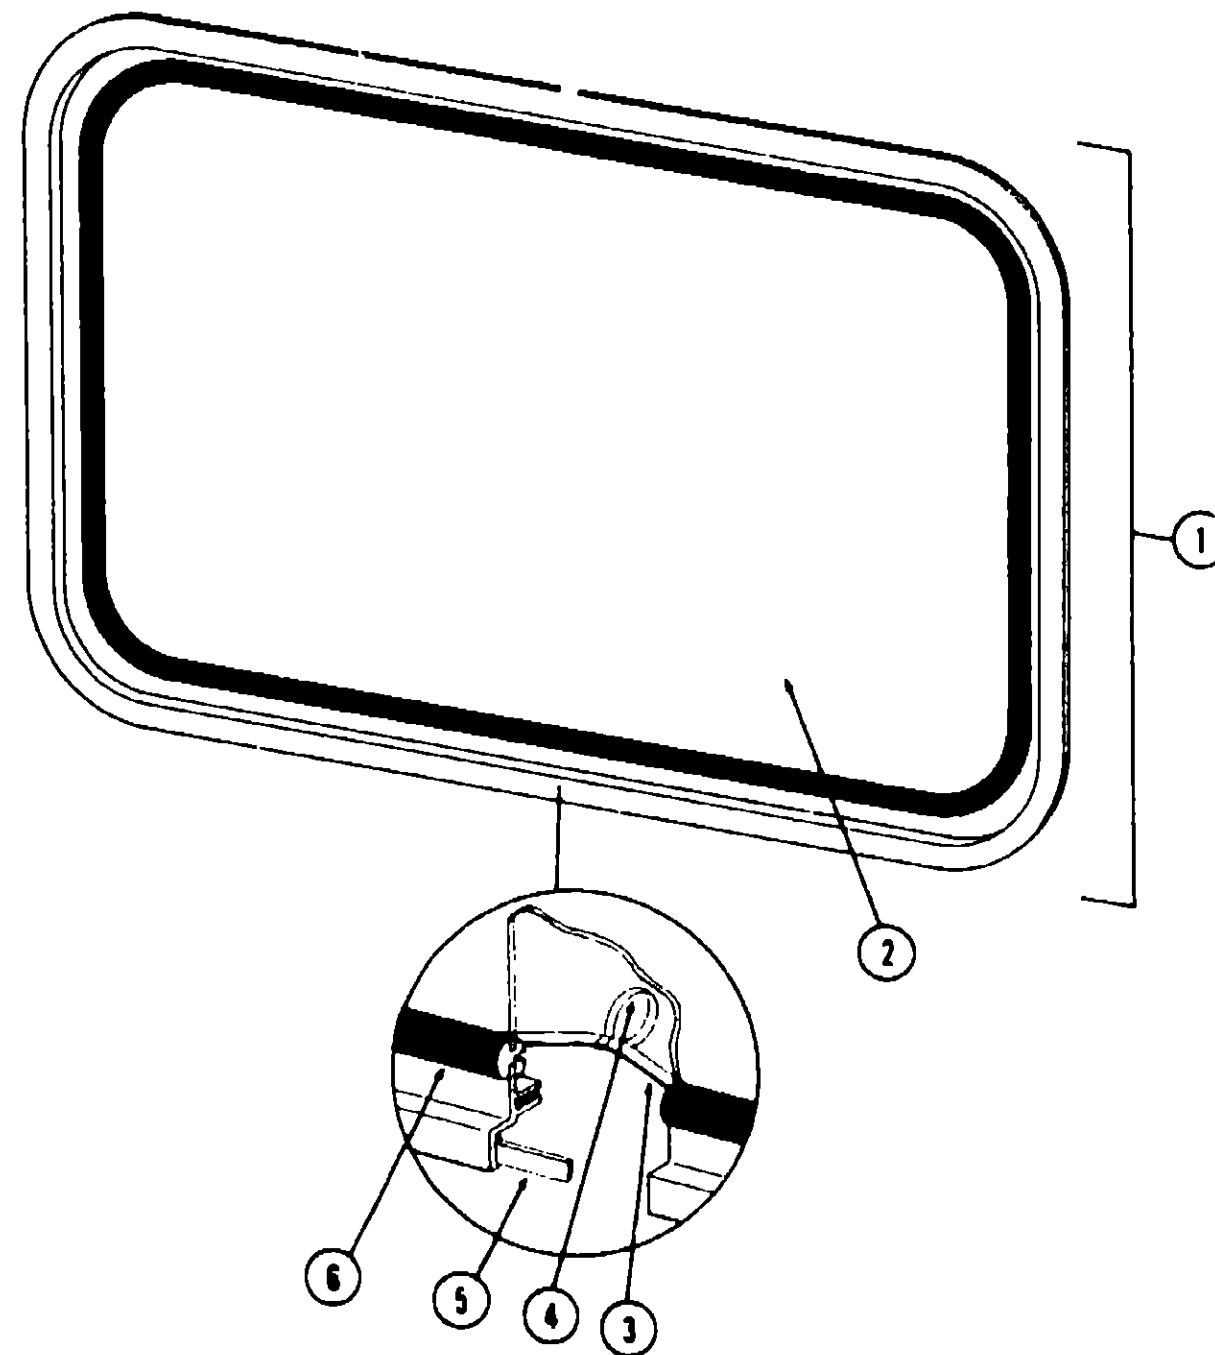

**The illustrated parts breakdown for this item is provided on the Common Items Fiche.

HOLDING TANKS AND WATER HEATERS

Key	Part Number	U/M	Description
**	054032-03-000	EA	Tank Asm. - Holding w/Fittings - 25 Gallon
**	054032-01-000	EA	Tank Asm. - Holding w/o Fittings - 25 Gallon
**	054033-03-000	EA	Tank Asm. - Holding w/Fittings - 32 Gallon
**	054033-01-000	EA	Tank Asm. - Holding w/o Fittings - 32 Gallon
**	053519-02-000	EA	Tank Asm. - Water w/Fittings - 40 Gallon
**	053519-01-000	EA	Tank Asm. - Water w/c Fittings - 40 Gallon
**	053520-02-000	EA	Tank Asm. - Water w/Fittings - 20 Gallon
**	053520-01-000	EA	Tank Asm. - Water w/o Fittings - 20 Gallon
**	051391-01-000	EA	Water Heater - 6 Gallon w/o Motor Aid - Atwood G6A-3

**The illustrated parts breakdown for this item is provided on the Common Items Fiche.

WINDOW, VENT AND EXTERIOR DOOR GROUP

1978 WINNEBAGO TABLE OF CONTENTS

WD420RG	A-1 - B-12
WD423RB	B-13 - D-2
WC525RB J2	D-3 - E-16
WDF23RG	E-17 - G-6
WDF26RT	G-7 - H-24
WD424RH	I-1 - J-18
WDU32RU	J-17 - L-6

1978 WC525RB J2 INDEX

Floor Plan	D3 - D-4
Accessories Group	D-5 - D-6
Bath Group	D-7 - D-8
Chassis Group	D-9
Curtain, Cushion & Pad Group	D-10 - D-14
Dinette Group	D-15
Driver's Compartment Group	D-16
Electrical Group	D-17 - D-18
Exterior Body Group	D-19 - D-22
Galley Group	D-23
Heating & Air Conditioning Group	D-24
Interior Finish Group	E-1 - E-2
LP Group	E-3
Lounge Group	E-4
Water & Sewage Group	E-5
Window, Vent & Exterior Door Group	E-6 - E-16

Key	Part Number	U/M	Description
1	042959-01-000	EA	Window Asm. - Rear Escape - 23" x 36" - Black Anod. (w/o inside frame)
2	041382-01-000	EA	Glass - 1/8" x 19.61" x 33.25"
3	002285-01-000	FT	Filler - Weatherstrip - Black
4	020395-01-000	EA	Slip - Pull Ring - Escape Window
5	004383-01-000	FT	Tape - Foam - 3/16" x 1/2" - Gray
6	002282-01-000	FT	Weatherstrip - .125" - Black
*	042027-02-000	EA	Frame - Inside - Escape Window - 23" x 36" (not included in assembly)
*	006199-01-000	EA	Label - Exit - Escape Window
*			Not Illustrated