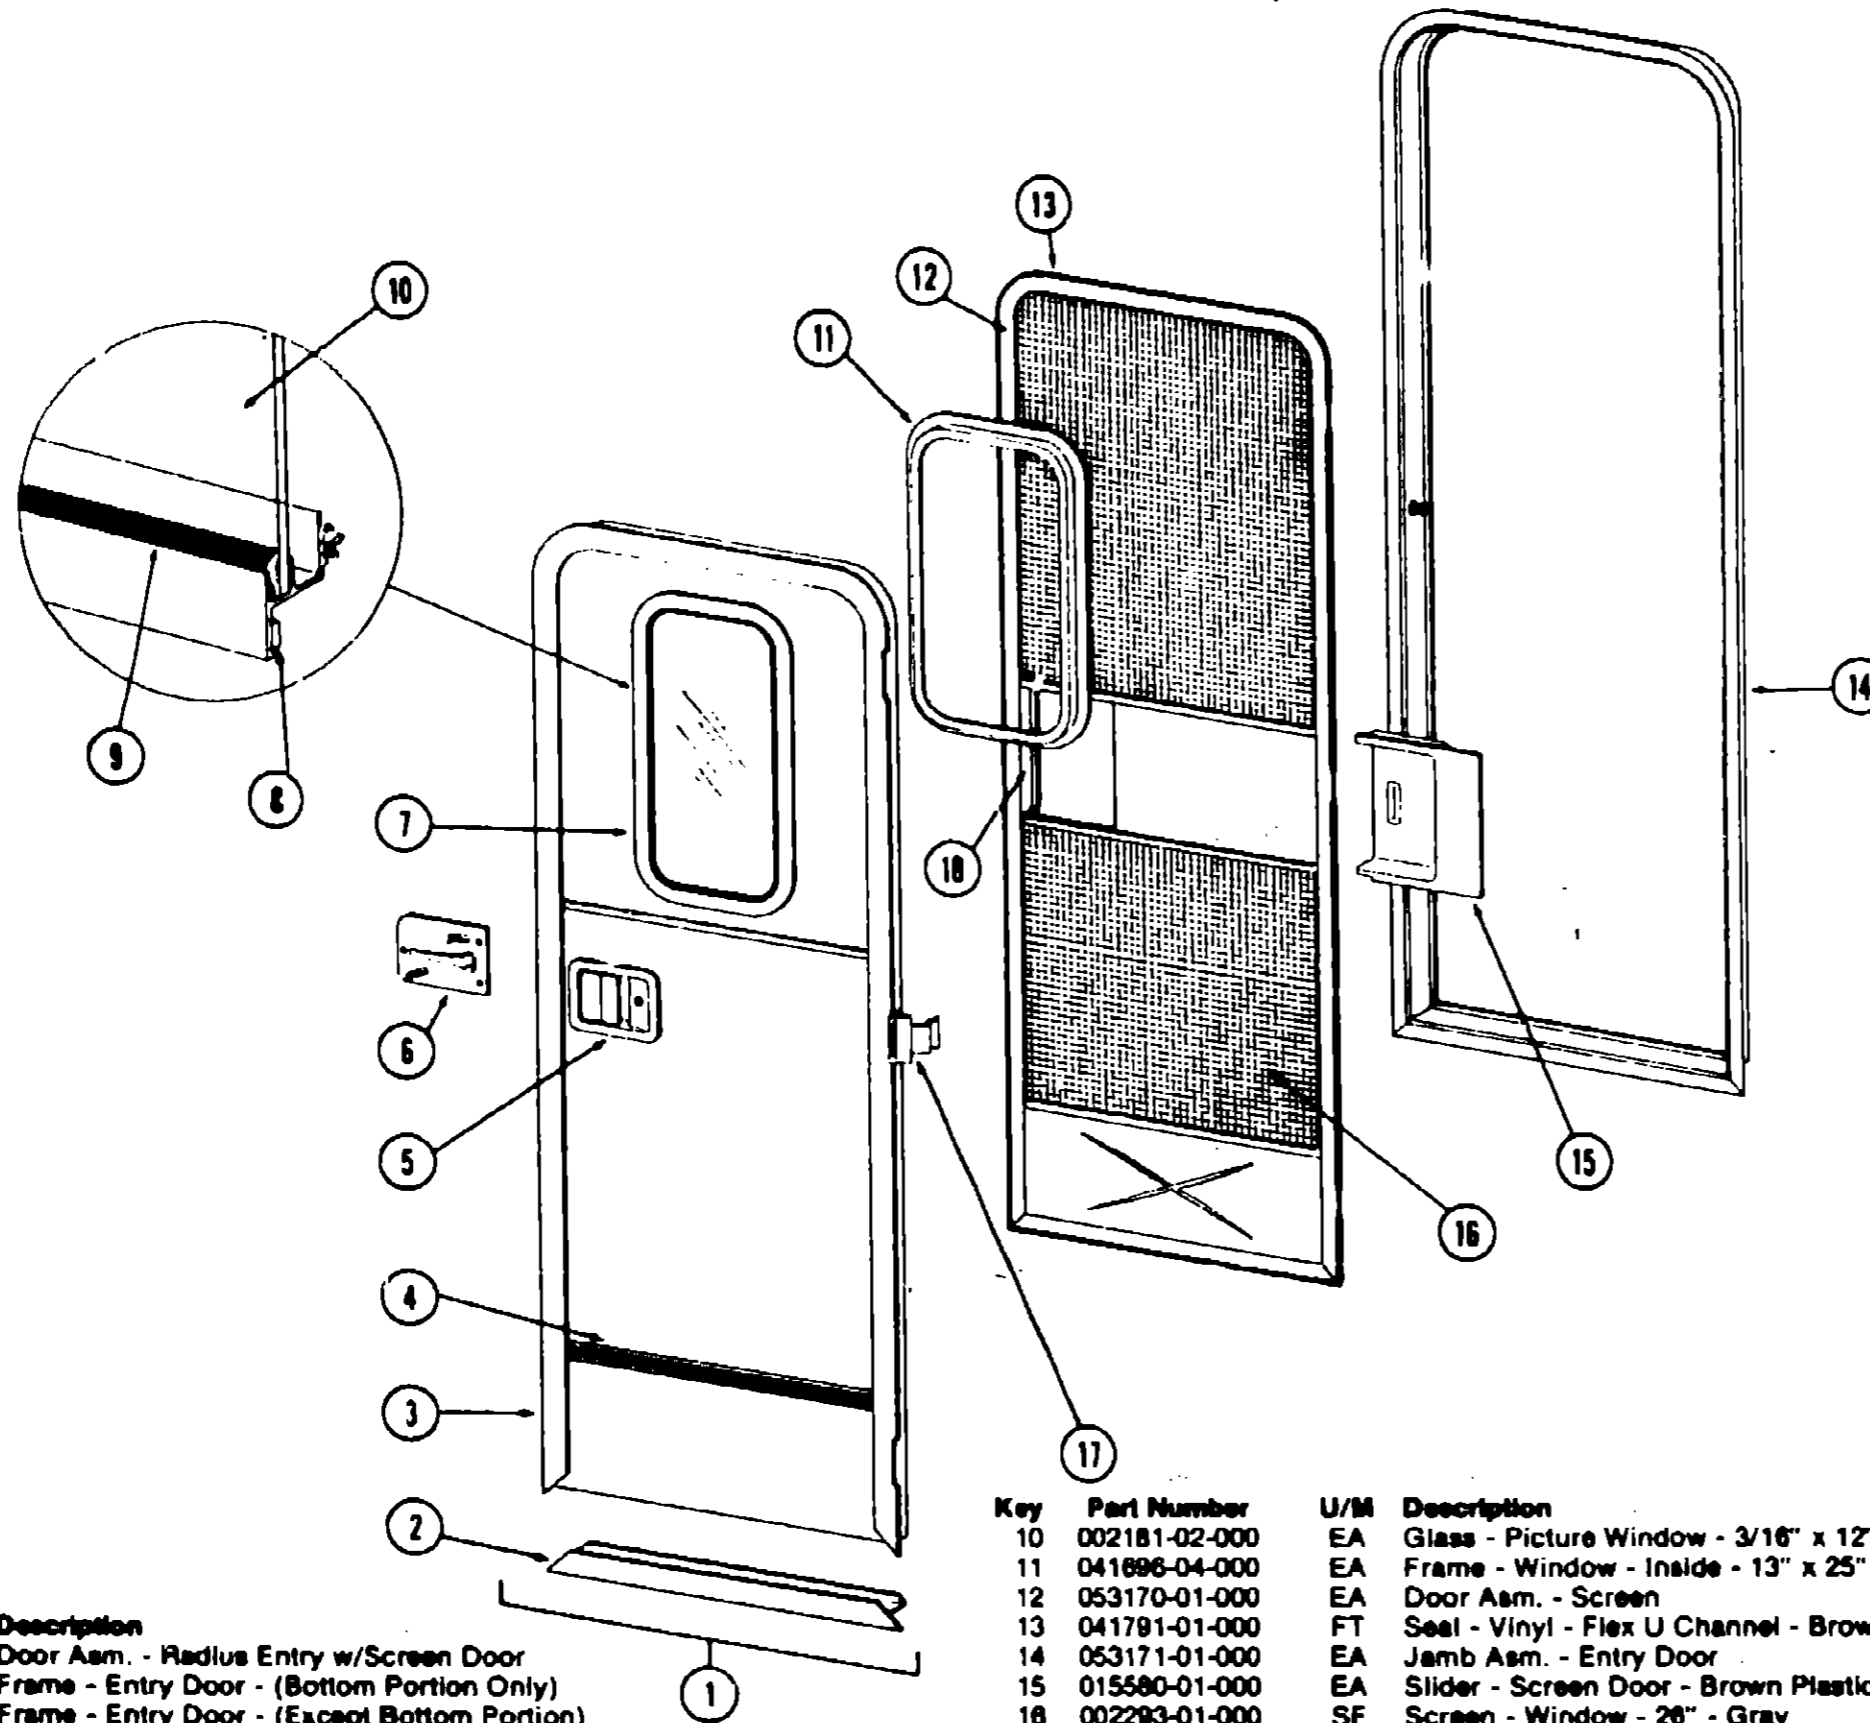

WINDOW, VENT AND EXTERIOR DOOR GROUP (CONTINUED)

Key	Part Number	U/M	Description
1	053169-03-000	EA	Door Asm. - Radius Entry w/Screen Door
2	039737-02-000	EA	Frame - Entry Door - (Bottom Portion Only)
3	039736-02-000	EA	Frame - Entry Door - (Except Bottom Portion)
4	039874-01-000	EA	Holder Asm. - Entry Door
5	052166-01-000	EA	Lock Asm. - Radius Entry Door - Lynor
	045017-01-700	EA	Lock Cylinder w/Keys - Lynor
	039539-01-000	EA	Striker - Entry Door Lock
6	039979-01-000	EA	Plate - Lock - Interior - Including Inside Handle
7	041875-04-000	EA	Window Asm. - Picture - 13" x 25" - Black Anod. (Inside frame not included in assembly)
8	004363-01-000	FT	Tape - Foam - 3/16" x 1/2" - Gray
9	002318-02-000	FT	Spline - Glass - .18" Black

Key	Part Number	U/M	Description
10	002181-02-000	EA	Glass - Picture Window - 3/16" x 12" x 24" - Gray
11	041696-04-000	EA	Frame - Window - Inside - 13" x 25" Brown
12	053170-01-000	EA	Door Asm. - Screen
13	041791-01-000	FT	Seal - Vinyl - Flex U Channel - Brown
14	053171-01-000	EA	Jamb Asm. - Entry Door
15	015580-01-000	EA	Slider - Screen Door - Brown Plastic
16	002293-01-000	SF	Screen - Window - 26" - Gray
17	039520-01-000	EA	Hinge - Entry Door (3 used per door)
18	015581-01-000	EA	Cap - Screen Door - Brown Plastic
	043176-01-000	EA	Hedlok II - 3/4" Diameter - Screw Mount (Retains Screen Door to Entry Door)
	049797-01-000	EA	Hedlok II - 1" - Diameter - Screw Mount (Retains Screen Door to Entry Door)
	018019-01-000	EA	Striker - Screen Door
	039883-01-000	EA	Catch Asm. - Single Roller w/Strike - Screen Door
	051390-01-000	FT	Seal - Bulb - Rubber
	039800-03-000	FT	Tubing - Polybutyl - 3/8" O.D. - Jamb
			Not Illustrated

1978 WINNEBAGO TABLE OF CONTENTS

WD420RG	A-1 - B-12
WD423RB	B-13 - D-2
WC525RB J2	D-3 - E-16
WDF23RG	E-17 - G-6
WDF26RT	G-7 - H-24
WD424RH	I-1 - J-16
WDU32RU	J-17 - L-6

1978 WC525RB J2 INDEX

Floor Plan	D3 - D-4
Accessories Group	D-5 - D-6
Bath Group	D-7 - D-8
Chassis Group	D-9
Curtain, Cushion & Pad Group	D-10 - D-14
Dinette Group	D-15
Driver's Compartment Group	D-16
Electrical Group	D-17 - D-18
Exterior Body Group	D-19 - D-22
Galley Group	D-23
Heating & Air Conditioning Group	D-24
Interior Finish Group	E-1 - E-2
LP Group	E-3
Lounge Group	E-4
Water & Sewage Group	E-5
Window, Vent & Exterior Door Group	E-6 - E-16