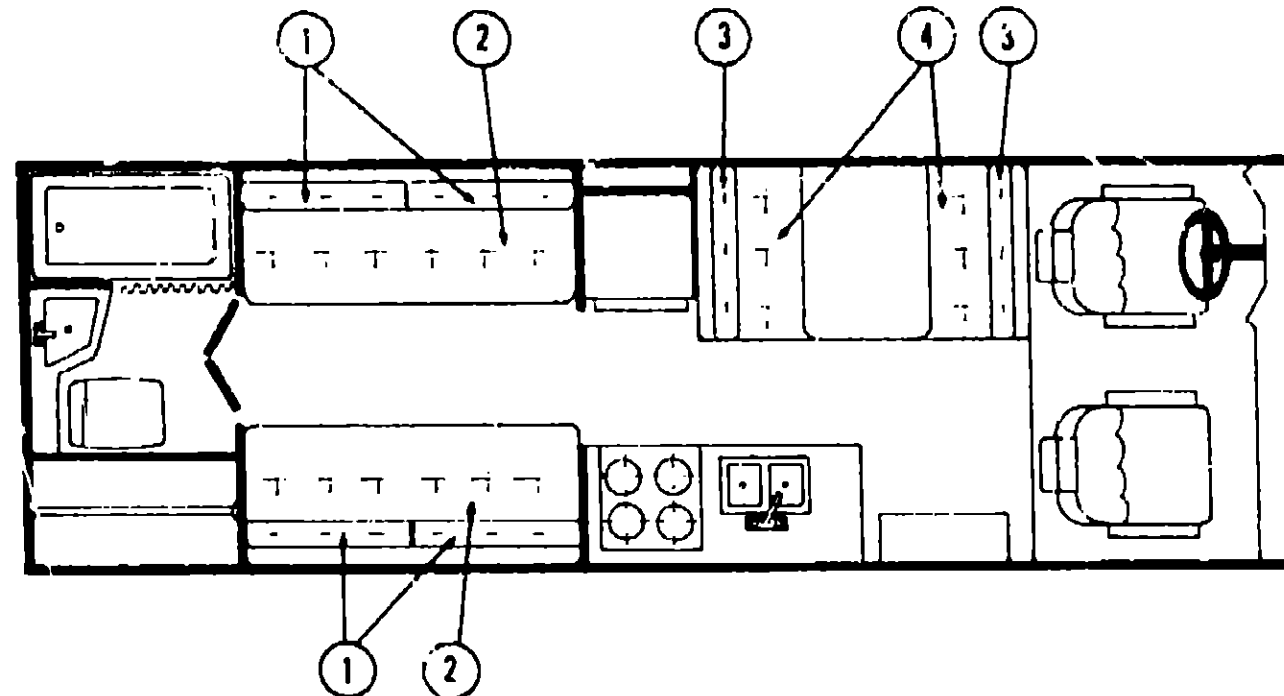

FABRICS AND TRIMS

Key	Part Number	U/M	Description
	052352-01-000	YD	Fabric - Upholstery - Green (Shadow)
	052352-02-000	YD	Fabric - Upholstery - Gold (Meadow Gold)
	052352-03-000	YD	Fabric - Upholstery - Rust (Russet)
	052597-01-000	YD	Fabric - Curtain - Parchment
	042411-01-000	YD	Vinyl - Nonexpanded - 27 Ounce
	042411-02-000	YD	Vinyl - Nonsupported - 16 Gauge - Brown
	042414-01-000	FT	Trim - Accent - Bostonian Brown Vinyl
	023631-05-000	EA	Button - Bostonian Brown
	052382-04-000	EA	Button Asm. - Covered - Green (Shadow)
	052382-05-000	EA	Button Asm. - Covered - Gold (Meadow Gold)
	052382-06-000	EA	Button Asm. - Covered - Rust (Russet)

Key	Part Number	U/M	Description
1	029130-01-000	EA	Socket - Snap Fastener (Tie Backs)
2	029155-01-000	EA	Cap - Snap - .156" Dia. x .17" Barrel (Tie Backs)
3	029156-01-000	EA	Socket - Snap Fastener (Tie Backs)
4	029092-01-000	EA	Stud - Nickel Finish (Curtains)
5	029093-01-000	EA	Eyelet - Nickel Finish (Curtains)

PADS

Key	Part Number	U/M	Description
	023496-09-000	EA	Pad Asm. - Dinette Frame - Boston Berkshire
	042945-03-000	EA	Pad Asm. - A Post - Right
	042945-04-000	EA	Pad Asm. - A Post - Left
	048209-01-000	EA	Pad - Galley Overhead Cabinet - Padded

LOUNGE CUSHIONS

Key	Part Number	U/M	Description
1	053416-01-000	EA	Cushion - Bolster - 7" x 10" x 12" x 37.5" - Green (Shadow)
1	053416-02-000	EA	Cushion - Bolster - 7" x 10" x 12" x 37.5" - Gold (Meadow Gold)
1	053416-03-000	EA	Cushion - Bolster - 7" x 10" x 12" x 37.5" - Rust (Russet)
	053416-01-001	EA	Cover - Cushion - Bolster - 7" x 10" x 12" x 37.5" - Green (Shadow)
	053416-02-002	EA	Cover - Cushion - Bolster - 7" x 10" x 12" x 37.5" - Gold (Meadow Gold)
	053416-03-003	EA	Cover - Cushion - Bolster - 7" x 10" x 12" x 37.5" - Rust (Russet)
2	053386-10-000	EA	Cushion - Waterfall - 32" x 75" x 5" - Green (Shadow)
2	053386-11-000	EA	Cushion - Waterfall - 32" x 75" x 5" - Gold (Meadow Gold)
2	053386-12-000	EA	Cushion - Waterfall - 32" x 75" x 5" - Rust (Russet)
	053386-10-010	EA	Cover - Cushion - Waterfall - 32" x 75" x 5" - Green (Shadow)
	053386-11-011	EA	Cover - Cushion - Waterfall - 32" x 75" x 5" - Gold (Meadow Gold)
	053386-12-012	EA	Cover - Cushion - Waterfall - 32" x 75" x 5" - Rust (Russet)

DINETTE CUSHIONS

Key	Part Number	U/M	Description
3	053386-04-000	EA	Cushion - Waterfall Style - 14" x 38" x 5" - Green (Shadow)
3	053386-05-000	EA	Cushion - Waterfall Style - 14" x 38" x 5" - Gold (Meadow Gold)
3	053386-06-000	EA	Cushion - Waterfall Style - 14" x 38" x 5" - Rust (Russet)
	053386-04-004	EA	Cover - Cushion - Waterfall Style - 14" x 38" x 5" - Green (Shadow)
	053386-05-005	EA	Cover - Cushion - Waterfall Style - 14" x 38" x 5" - Gold (Meadow Gold)
	053386-06-006	EA	Cover - Cushion - Waterfall Style - 14" x 38" x 5" - Rust (Russet)
4	053386-13-000	EA	Cushion - Waterfall Style - 23" x 38" x 5" - Green (Shadow)
4	053386-14-000	EA	Cushion - Waterfall Style - 23" x 38" x 5" - Gold (Meadow Gold)
4	053386-15-000	EA	Cushion - Waterfall Style - 23" x 38" x 5" - Rust (Russet)
	053386-13-013	EA	Cover - Cushion - Waterfall Style - 23" x 38" x 5" - Green (Shadow)
	053386-14-014	EA	Cover - Cushion - Waterfall Style - 23" x 38" x 5" - Gold (Meadow Gold)
	053386-15-015	EA	Cover - Cushion - Waterfall Style - 23" x 38" x 5" - Rust (Russet)

MATTRESSES

Key	Part Number	U/M	Description
	041914-45-000	EA	Mattress - Flexsteel Bunk - 42" x 79" - Green (Shadow)
	041914-46-000	EA	Mattress - Flexsteel Bunk - 42" x 79" - Gold (Meadow Gold)
	041914-47-000	EA	Mattress - Flexsteel Bunk - 42" x 79" - Rust (Russet)

WINNEBAGO TABLE OF CONTENTS

1977 3/4 D26CRB
1977 D27D/DL
1977 MWC24

A-1 - B-12
B-13 - D-2
D-3 - E-10

1977 3/4 D26CRB INDEX

Floor Plan	A-1 - A-2
Accessories Group	A-3 - A-4
Bath Group	A-5 - A-6
Chassis Group	A-7 - A-8
Curtain, Cushion & Pad Group	A-9 - A-11
Dinette Group	A-12
Driver's Compartment Group	A-13 - A-14
Electrical Group	A-15 - A-16
Exterior Body Group	A-17 - A-20
Galley Group	A-21
Heating & Air Conditioning Group	A-22
Interior Finish Group	A-23 - A-24
LP Group	B-1
Lounge Group	B-1
Water & Sewage Group	B-2
Window, Vent & Exterior Door Group	B-3 - B-12