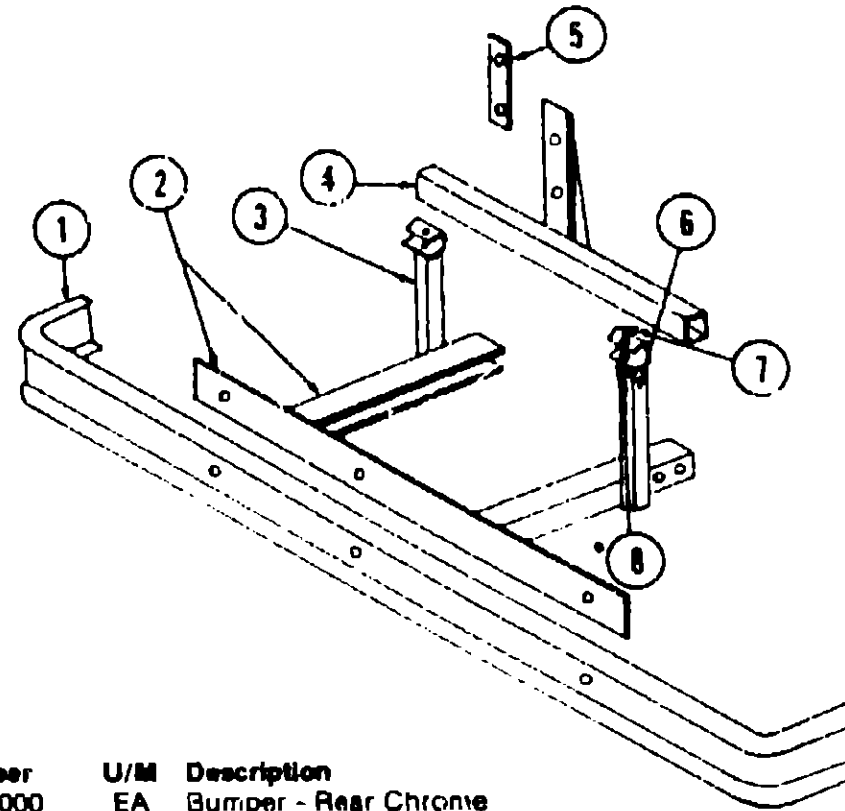

CHASSIS GROUP (CONTINUED)

Key	Part Number	U/M	Description
1	048474-01-000	EA	Bumper - Rear Chrome
2	046043-05-000	EA	Bracket Asm. - Rear Bumper
3	022445-01-000	EA	Bracket - Tire Carrier - Left
4	016924-02-000	EA	Bracket - Tire Carrier
5	040974-01-000	EA	Retainer - Spare Tire
6	021356-01-000	EA	Bracket - Tire Carrier - Right
7	015365-01-000	EA	Pin - Tire Carrier
8	005522-01-000	EA	Pin - Hitch - 5/32" Wire