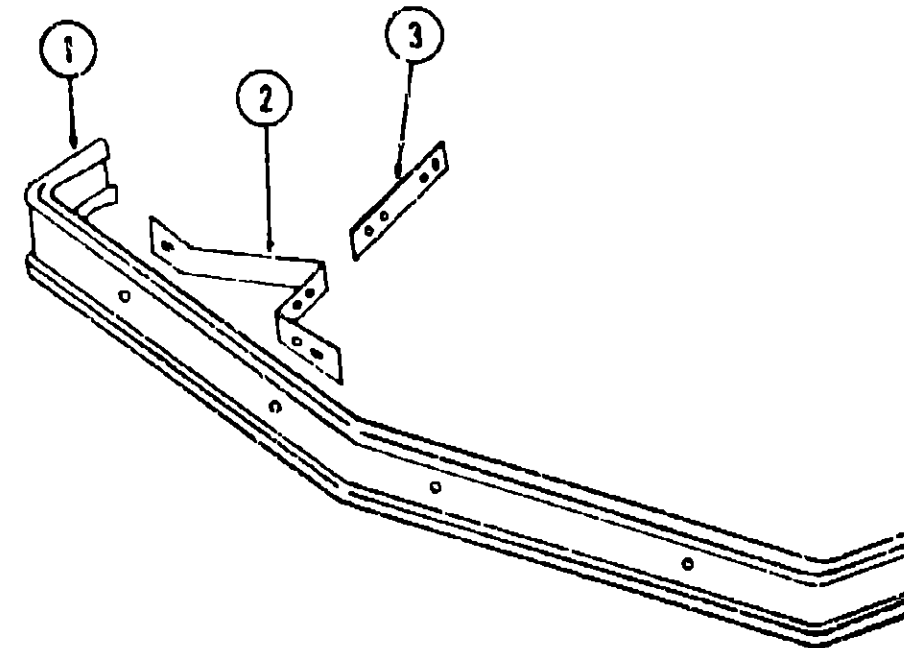

Key	Part Number	U/M	Description
1	048473-01-000	EA	Bumper - Front - Chrome
2	023496-04-000	EA	Bracket - Bumper - Black - Right or Left
3	023520-04-000	EA	Bar - Bumper - Black - Right or Left

WINNEBAGO TABLE OF CONTENTS

1977 3/4 D26CRB
1977 D27D/DL
1977 MWC24

A-1 - B-12
B-13 - D-2
D-3 - E-10

1977 3/4 D26CRB INDEX

Floor Plan	A-1 - A-2
Accessories Group	A-3 - A-4
Bath Group	A-5 - A-6
Chassis Group	A-7 - A-8
Curtain, Cushion & Pad Group	A-9 - A-11
Dinette Group	A-12
Driver's Compartment Group	A-13 - A-14
Electrical Group	A-15 - A-16
Exterior Body Group	A-17 - A-20
Galley Group	A-21
Heating & Air Conditioning Group	A-22
Interior Finish Group	A-23 - A-24
LP Group	B-1
Lounge Group	B-1
Water & Sewage Group	B-2
Window, Vent & Exterior Door Group	B-3 - B-12