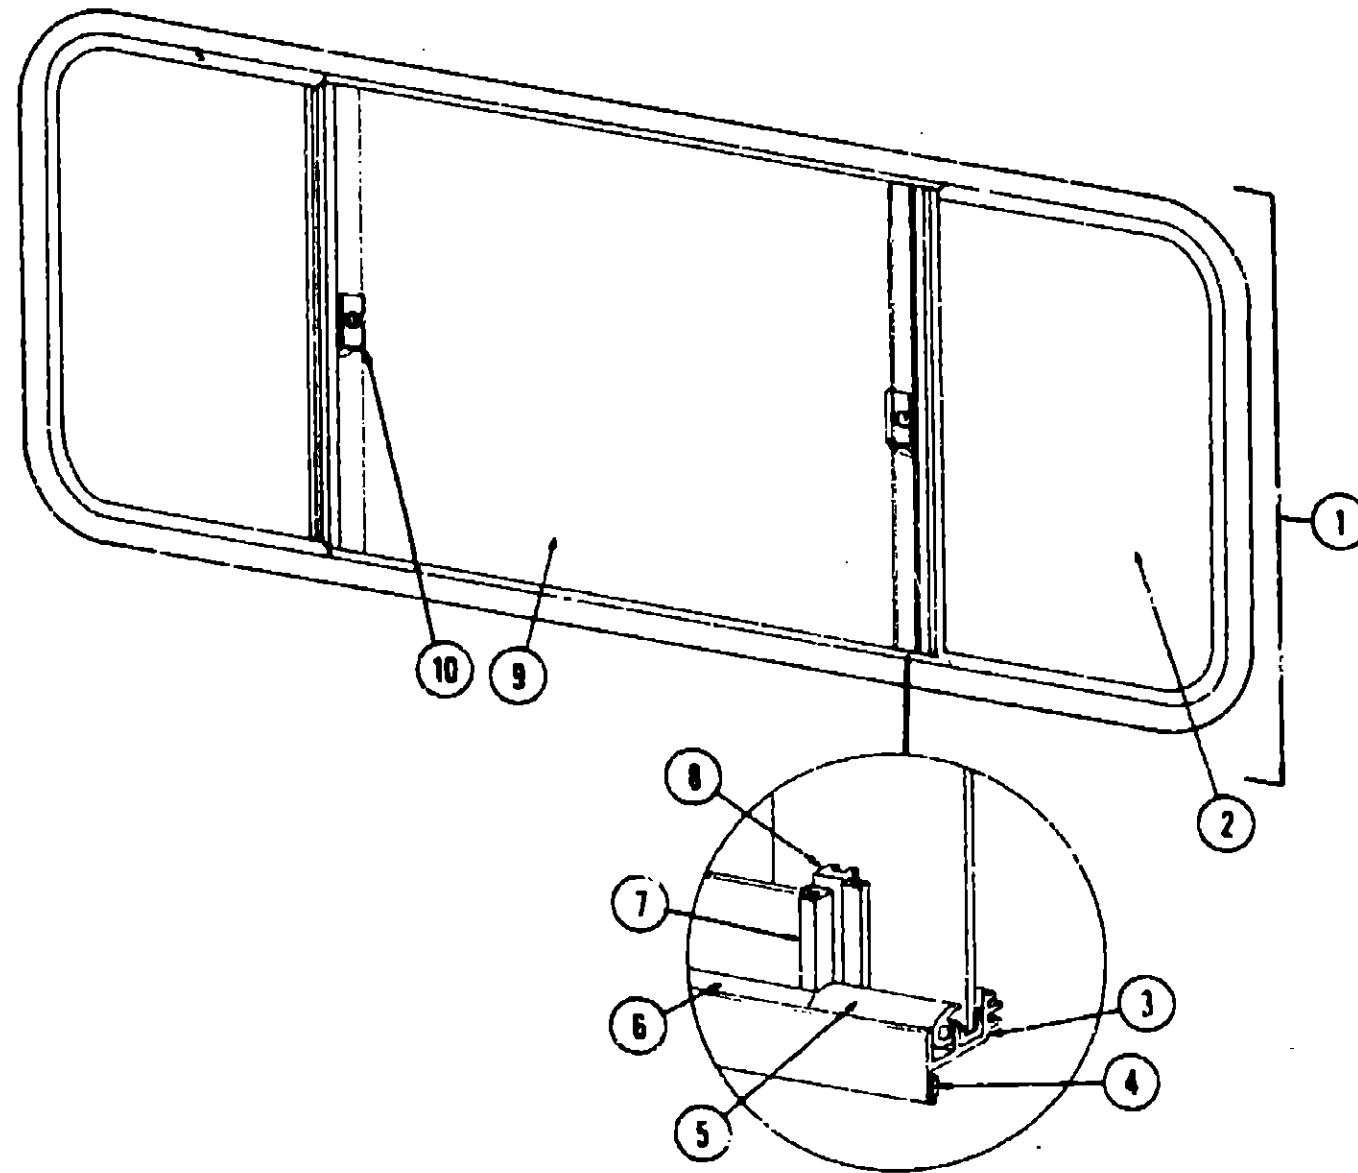

WINDOW, VENT AND EXTERIOR DOOR GROUP (CONTINUED)

Key	Part Number	U/M	Description
1	048630-02-000	EA	Window Asm. - Double Slider - 23" x 56" - Black Anod. (w/o inside frame)
2	047816-01-000	EA	Glass - 1/8" x 22" x 16.53" - Sliding (2 per window)
3	002324-01-000	FT	Channel - Weatherstrip - Glass Run - 1/8" Glass
4	004363-01-000	FT	Tape - Foam - 3/16" x 1/2" - Gray
5	002309-02-000	FT	Spline - Glass - 1/8" - Black
6	024096-02-000	FT	Seal - Window Channel - Black
7	018025-03-000	EA	Holder - Glass Seal - Black Anod.
8	041894-02-000	EA	Mullion - Slider Window - 23" Black Anod.
9	002188-01-000	EA	Glass - 1/8" x 22" x 21.03" - Stationary
10	047369-01-700	EA	Latch - Window - Plastic w/Fastener
.	042133-02-000	EA	Frame - Inside - Double Slider Window (not included in assembly)
.	002298-01-000	FT	Spline - Gray - .130" Dia. - (Screen)
.	002293-01-000	SF	Screen - Window - 26" - Gray
.	023713-02-000	EA	Cover - Weephole - Plastic - Black
.			Not Illustrated

**WINNEBAGO
TABLE OF CONTENTS**

1977 3/4 D26CRB
1977 D27D/DL
1977 MWC24

A-1 - B-12
B-13 - D-2
D-3 - E-10

1977 3/4 D26CRB INDEX

Floor Plan	A-1 - A-2
Accessories Group	A-3 - A-4
Bath Group	A-5 - A-6
Chassis Group	A-7 - A-8
Curtain, Cushion & Pad Group	A-9 - A-11
Dinette Group	A-12
Driver's Compartment Group	A-13 - A-14
Electrical Group	A-15 - A-16
Exterior Body Group	A-17 - A-20
Galley Group	A-21
Heating & Air Conditioning Group	A-22
Interior Finish Group	A-23 - A-24
LP Group	B-1
Lounge Group	B-1
Water & Sewage Group	B-2
Window, Vent & Exterior Door Group	B-3 - B-12