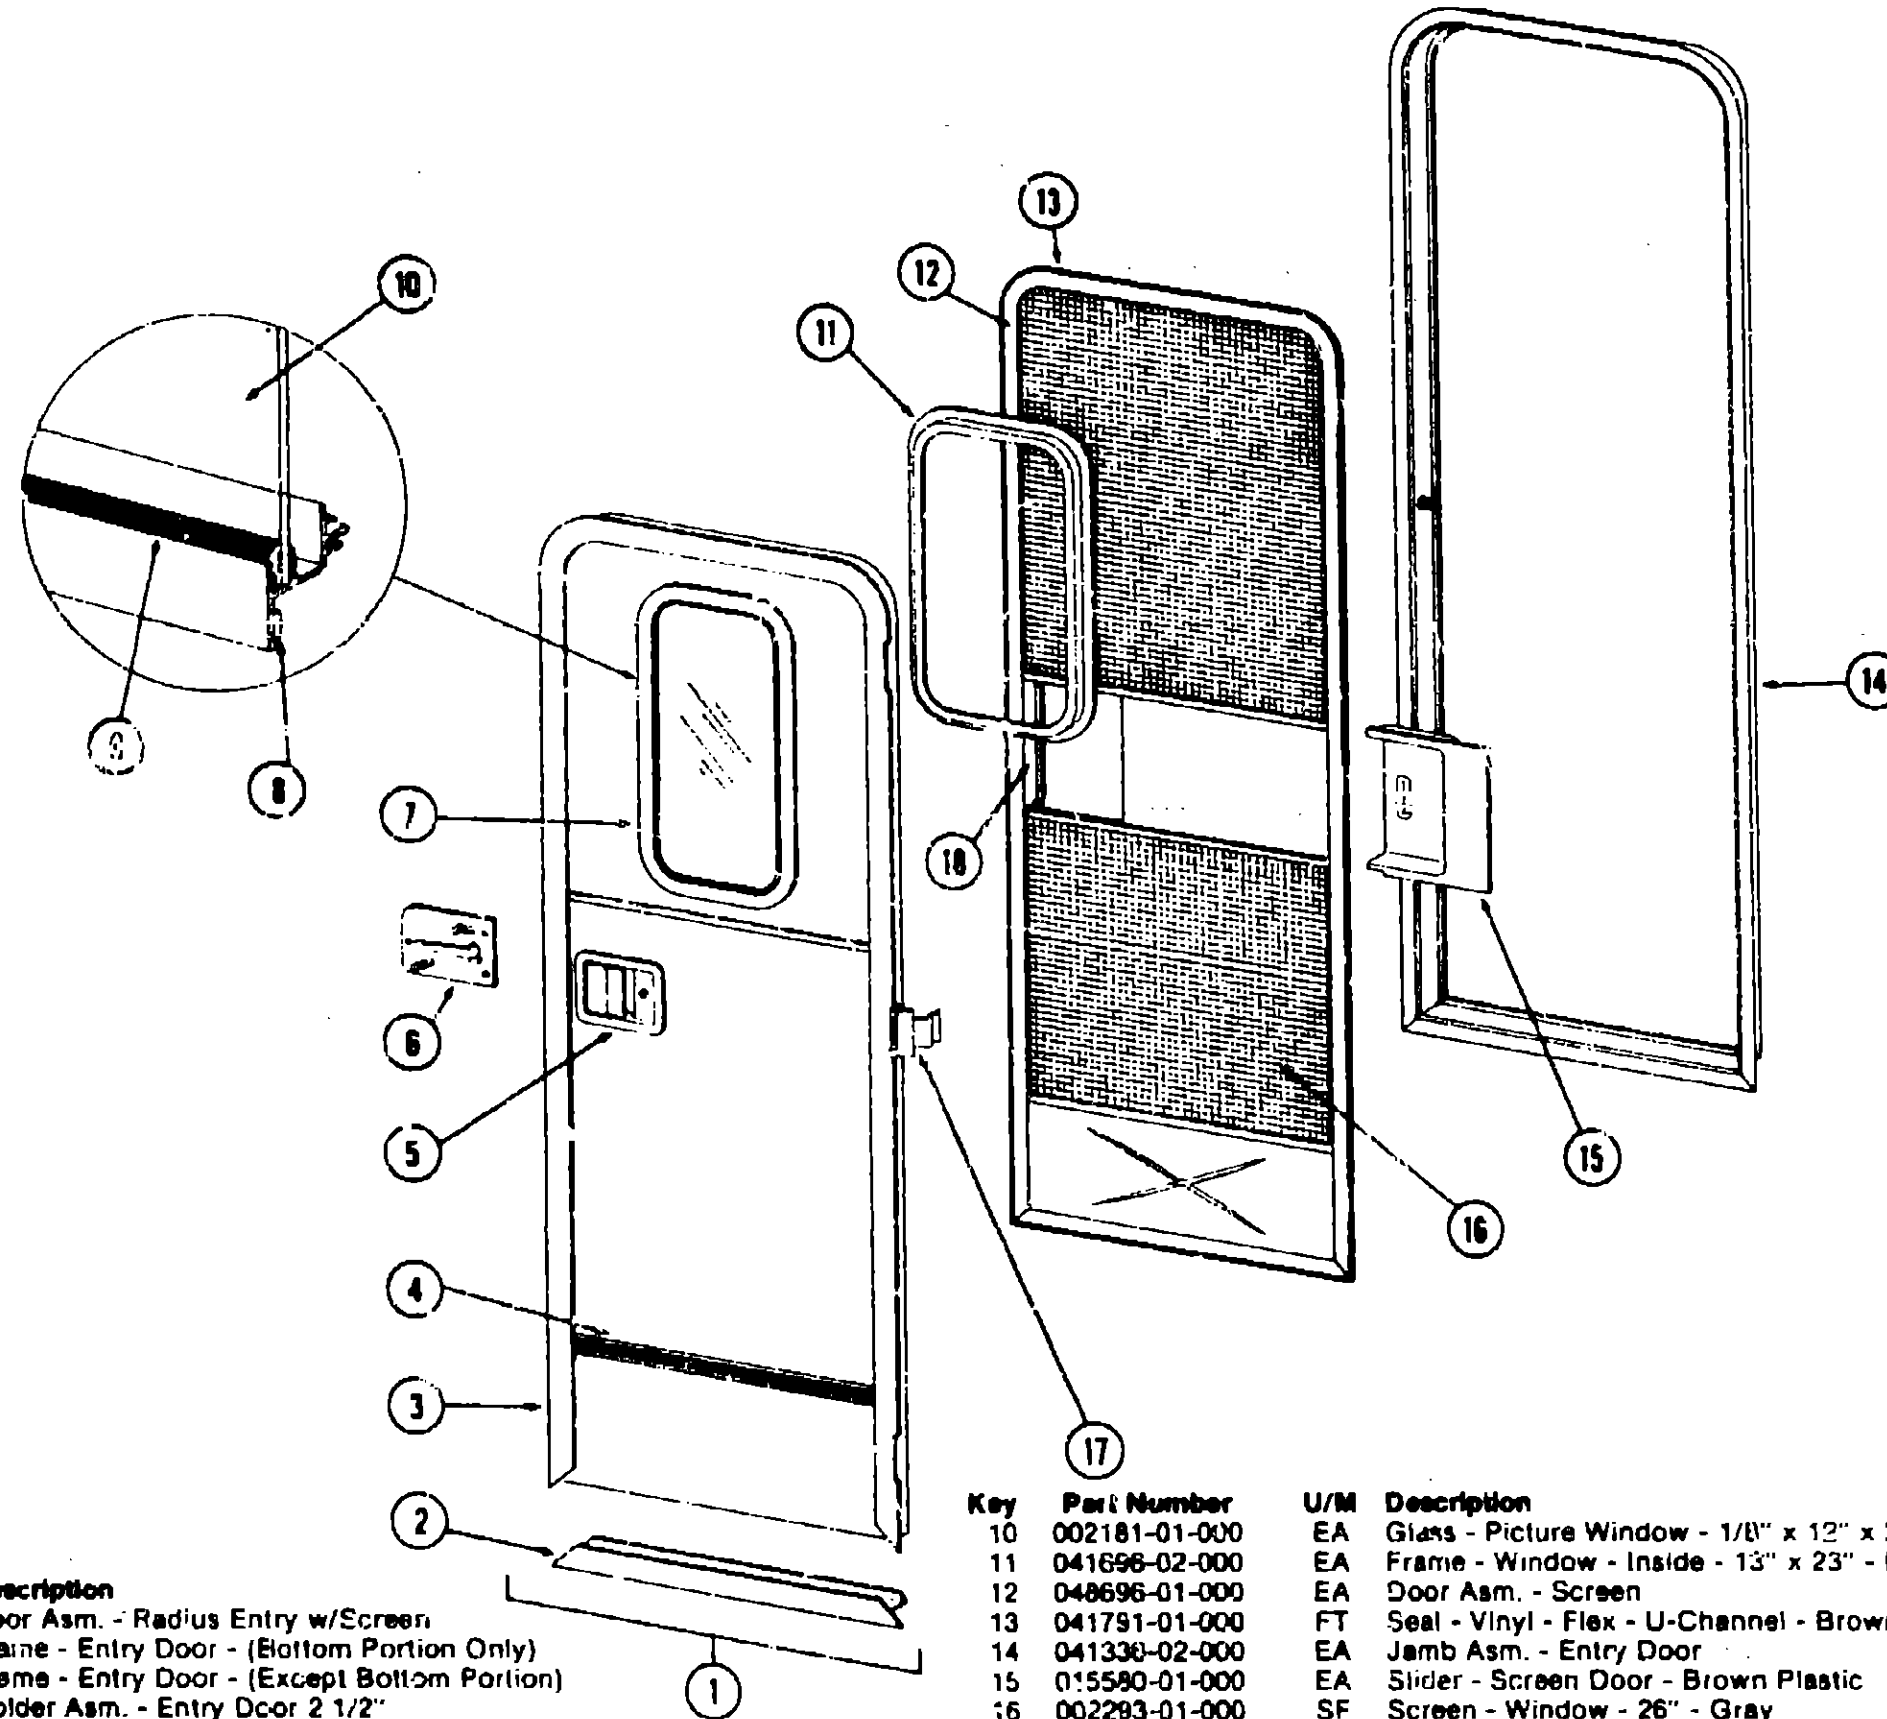

WINDOW, VENT AND EXTERIOR DOOR GROUP (CONTINUED)

Key	Part Number	U/M	Description
1	050096-15-000	EA	Door Asm. - Radius Entry w/Screen
2	039737-02-000	EA	Frame - Entry Door - (Bottom Portion Only)
3	039736-02-000	EA	Frame - Entry Door - (Except Bottom Portion)
4	039674-02-000	EA	Holder Asm. - Entry Door 2 1/2"
5	052186-01-000	EA	Lock Asm. - Radius Entry Door - Lynor
6	045017-01-700	EA	Lock Cylinder w/Keys - Lynor
7	030541-01-000	EA	Lock Cylinder w/Keys - Atwood
8	039539-01-000	EA	Striker - Entry Door Lock
9	039979-01-000	EA	Plate - Lock - Interior - Including Inside Handle
10	011875-02-000	EA	Window Asm. - Picture - 13" x 23" - Black Anod. (inside frame not included in window assembly)
11	004363-01-000	FT	Tapo - Foam - 3/16" x 1/2" - Gray
12	002109-02-000	FT	Spline - Glass - 1/8" - Black

Key	Part Number	U/M	Description
10	002181-01-000	EA	Glass - Picture Window - 1/8" x 12" x 22" - Gray
11	041696-02-000	EA	Frame - Window - Inside - 13" x 23" - Brown
12	048696-01-000	EA	Door Asm. - Screen
13	041791-01-000	FT	Seal - Vinyl - Flex - U-Channel - Brown
14	041336-02-000	EA	Jamb Asm. - Entry Door
15	015590-01-000	EA	Slider - Screen Door - Brown Plastic
16	002293-01-000	SF	Screen - Window - 26" - Gray
17	039520-01-000	EA	Hinge - Entry Door (3 used per door)
18	049176-01-000	EA	Hedlok II - 3/4" Diameter - Screw Mount (Retains Screen Door to Entry Door)
	049797-01-000	EA	Hedlok II - 1" Diameter - Screw Mount (Retains Screen Door to Entry Door)
	018019-01-000	EA	Striker - Screen Door
	039863-01-000	EA	Catch Asm. - Single Roller w/Strike - Screen Door
	051390-01-000	FT	Seal - Jamb - Entry Door - Bulb Seal
	039600-01-000	FT	Tubing - Polybutyl - 3/8" O.D. - Jamb
			Not Illustrated

**WINNEBAGO
TABLE OF CONTENTS**

1977 3/4 D26CRB
1977 D27D/DL
1977 MWC24

A-1 - B-12
B-13 - D-2
D-3 - E-10

1977 3/4 D26CRB INDEX

Floor Plan	A-1 - A-2
Accessories Group	A-3 - A-4
Bath Group	A-5 - A-6
Chassis Group	A-7 - A-8
Curtain, Cushion & Pad Group	A-9 - A-11
Dinette Group	A-12
Driver's Compartment Group	A-13 - A-14
Electrical Group	A-15 - A-16
Exterior Body Group	A-17 - A-20
Galley Group	A-21
Heating & Air Conditioning Group	A-22
Interior Finish Group	A-23 - A-24
LP Group	B-1
Lounge Group	B-1
Water & Sewage Group	B-2
Window, Vent & Exterior Door Group	B-3 - B-12