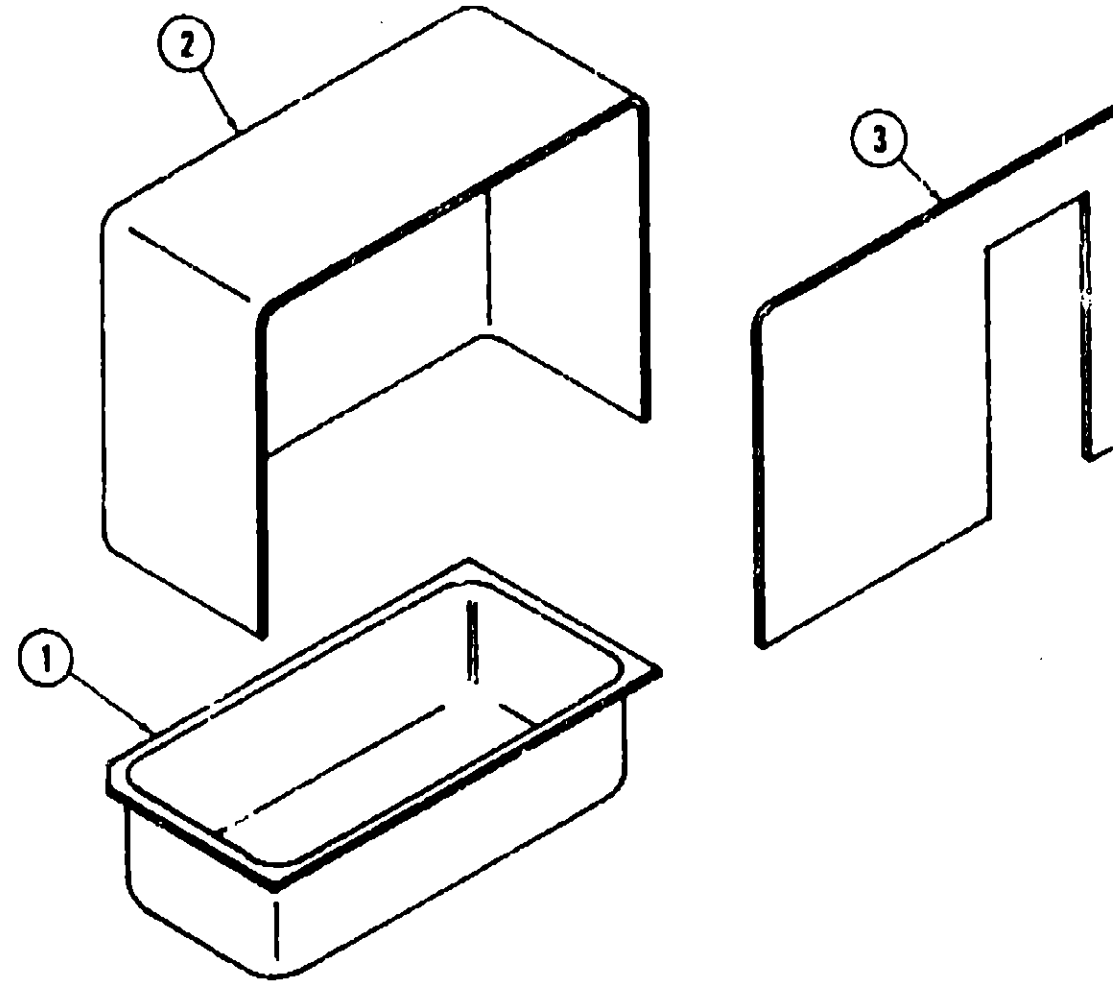

BATH GROUP (CONTINUED)

Key	Part Number	U/M	Description
1	041826-01-000	EA	Bathtub Bottom
2	041853-01-000	EA	Bathtub Rear
3	041852-01-000	EA	Bathtub Front

WINNEBAGO TABLE OF CONTENTS

1977 3/4 D26CRB
1977 D27D/DL
1977 MWC24

A-1 - B-12
B-13 - D-2
D-3 - E-10

1977 3/4 D26CRB INDEX

Floor Plan	A-1 - A-2
Accessories Group	A-3 - A-4
Bath Group	A-5 - A-6
Chassis Group	A-7 - A-8
Curtain, Cushion & Pad Group	A-9 - A-11
Dinette Group	A-12
Driver's Compartment Group	A-13 - A-14
Electrical Group	A-15 - A-16
Exterior Body Group	A-17 - A-20
Galley Group	A-21
Heating & Air Conditioning Group	A-22
Interior Finish Group	A-23 - A-24
LP Group	B-1
Lounge Group	B-1
Water & Sewage Group	B-2
Window, Vent & Exterior Door Group	B-3 - B-12