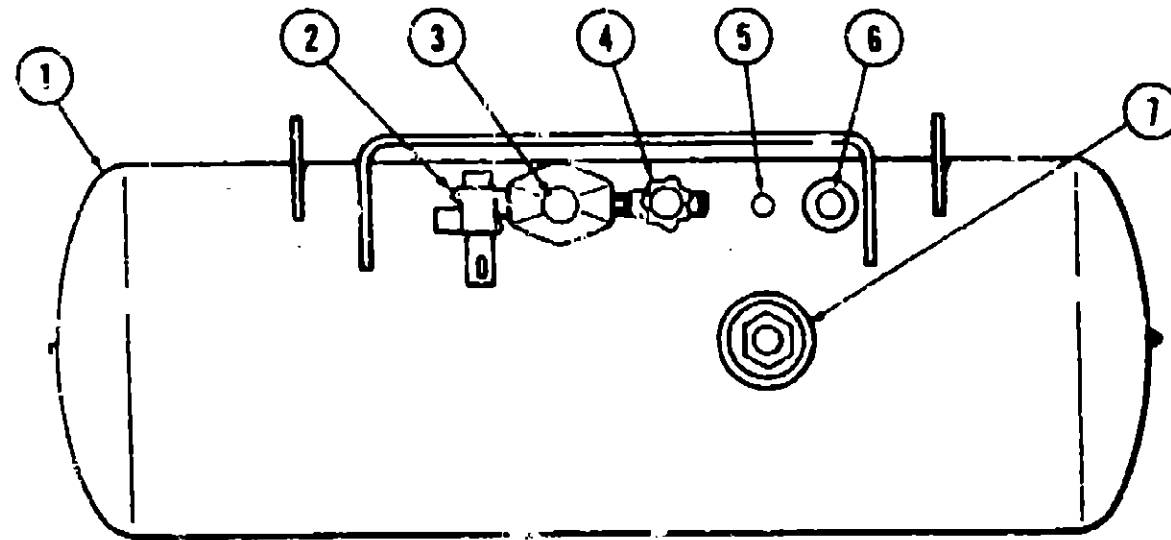

LP GROUP

Key	Part Number	U/M	Description
1	040421-01-000	EA	Tank - LP - Frame Mount - 83 Pounds
2	047221-01-000	EA	Detector - LP Gas Leak
3	024712-01-000	EA	Cover - LP Regulator
4	052163-01-000	EA	Regulator - Manual - LP Gas - 2 Stage
5	040421-01-703	EA	Valve - Vapor Relief
6	040421-01-700	EA	Gauge - Liquid Level - 20% LP
7	040421-01-701	EA	Valve - Filler - LP
	040421-01-702	EA	Cap - Plastic Fill Valve
	040421-01-707	EA	Gauge - Flat - w/Visible Dial - 83 Pound Tank
	040421-01-706	EA	Dial - Visible Face - Float Gauge (Tank w/o Electric Transmitter)
	040421-01-705	EA	Dial - Transmitter - O - 90 Ohm (Float Gauge)
	045703-03-000	EA	Hose Asm. - LP - 3/8" I.D. x 14"
	047737-02-000	EA	Support - LP Tank - 69.25"
	047737-03-000	EA	Support - LP Tank - 30.50"
			Not Illustrated

LOUNGE GROUP

Key	Part Number	U/M	Description
	048761-02-000	EA	Cabinet Asm. - Gaucho - Left
	044057-02-000	EA	Cabinet Asm. - Gaucho - Right
	049601-54-700	EA	Door Asm. - Right Gaucho Cabinet - w/o Hardware
	049100-02-000	EA	Cabinet Asm. - Gaucho Overhead - Right
	049101-02-000	EA	Cabinet Asm. - Gaucho Overhead - Left
	042600-23-700	EA	Door Asm. - Gaucho Overhead Cabinet - w/o Hardware

WATER AND SEWAGE GROUP

PLUMBING REPAIR KITS, PIPE FITTINGS, AND WATER PUMP

Key	Part Number	U/M	Description
**	046524-02-000	EA	Kit - Fittings - Plastic - Water Tank
**	046524-01-000	EA	Kit - Fittings - Plastic - Holding Tank
**	040539-01-000	EA	Kit - Repair - 3/8" O.D. Plastic Tube
**	040540-01-000	EA	Kit - Repair - 1/2" O.D. Plastic Tube
**	040541-01-000	EA	Kit - Repair - 5/8" O.D. Plastic Tube
**	041819-01-000	EA	Nut and Cone - Plastic 1/2" O.D. Tube
**	046128-01-000	EA	Valve - Drain - Plastic 1/2 FPT
**	039807-01-000	EA	Valve - Drain - Brass 1/2 MPT
**	039818-01-000	EA	Riser Asm. - 3/8" O.D. x 24" Tube
**	039818-02-000	EA	Riser Asm. - 3/8" O.D. x 36" Tube
**	039818-03-000	EA	Riser Asm. - 3/8" O.D. x 18" Tube
**	004020-01-000	QT	Adhesive - ABS Cement
**	010133-01-000	EA	Adapter Trap - Plastic - 1 1/2" H x MPT
**	010134-01-000	EA	Adaptor - Plastic 1 1/2" Male MPT
**	022316-01-000	EA	Holder - Extension Handle
**	010153-01-000	EA	Ring - Closet - Plastic 4 F x 3 MPT
**	010201-01-000	EA	Hose - Sewer - 3" x 10' w/Clamp
**	010209-02-000	EA	Handle - Extension Sewer Valve 9.50"
**	010235-01-000	EA	Cap - Sewage 3"
**	010236-01-000	EA	Adaptor - Hose 3"
**	011091-01-000	EA	Waste - Continuous Double Sink 11 7/8"
**	010210-01-000	EA	Valve - Sanitary - Thetford 3 HB
**	016234-01-000	EA	Adaptor - Bayonet
**	011066-01-000	EA	P-Trap - Plastic 1 1/4"
**	041279-02-000	EA	Pump - Water - Flow - 2.8 G.P.M. - PAR
**	039647-02-000	EA	Filter - Water Pump - 1/2 MPT

**The illustrated parts breakdown for this item is provided on the Common Items Fiche.

HOLDING TANKS AND WATER HEATER