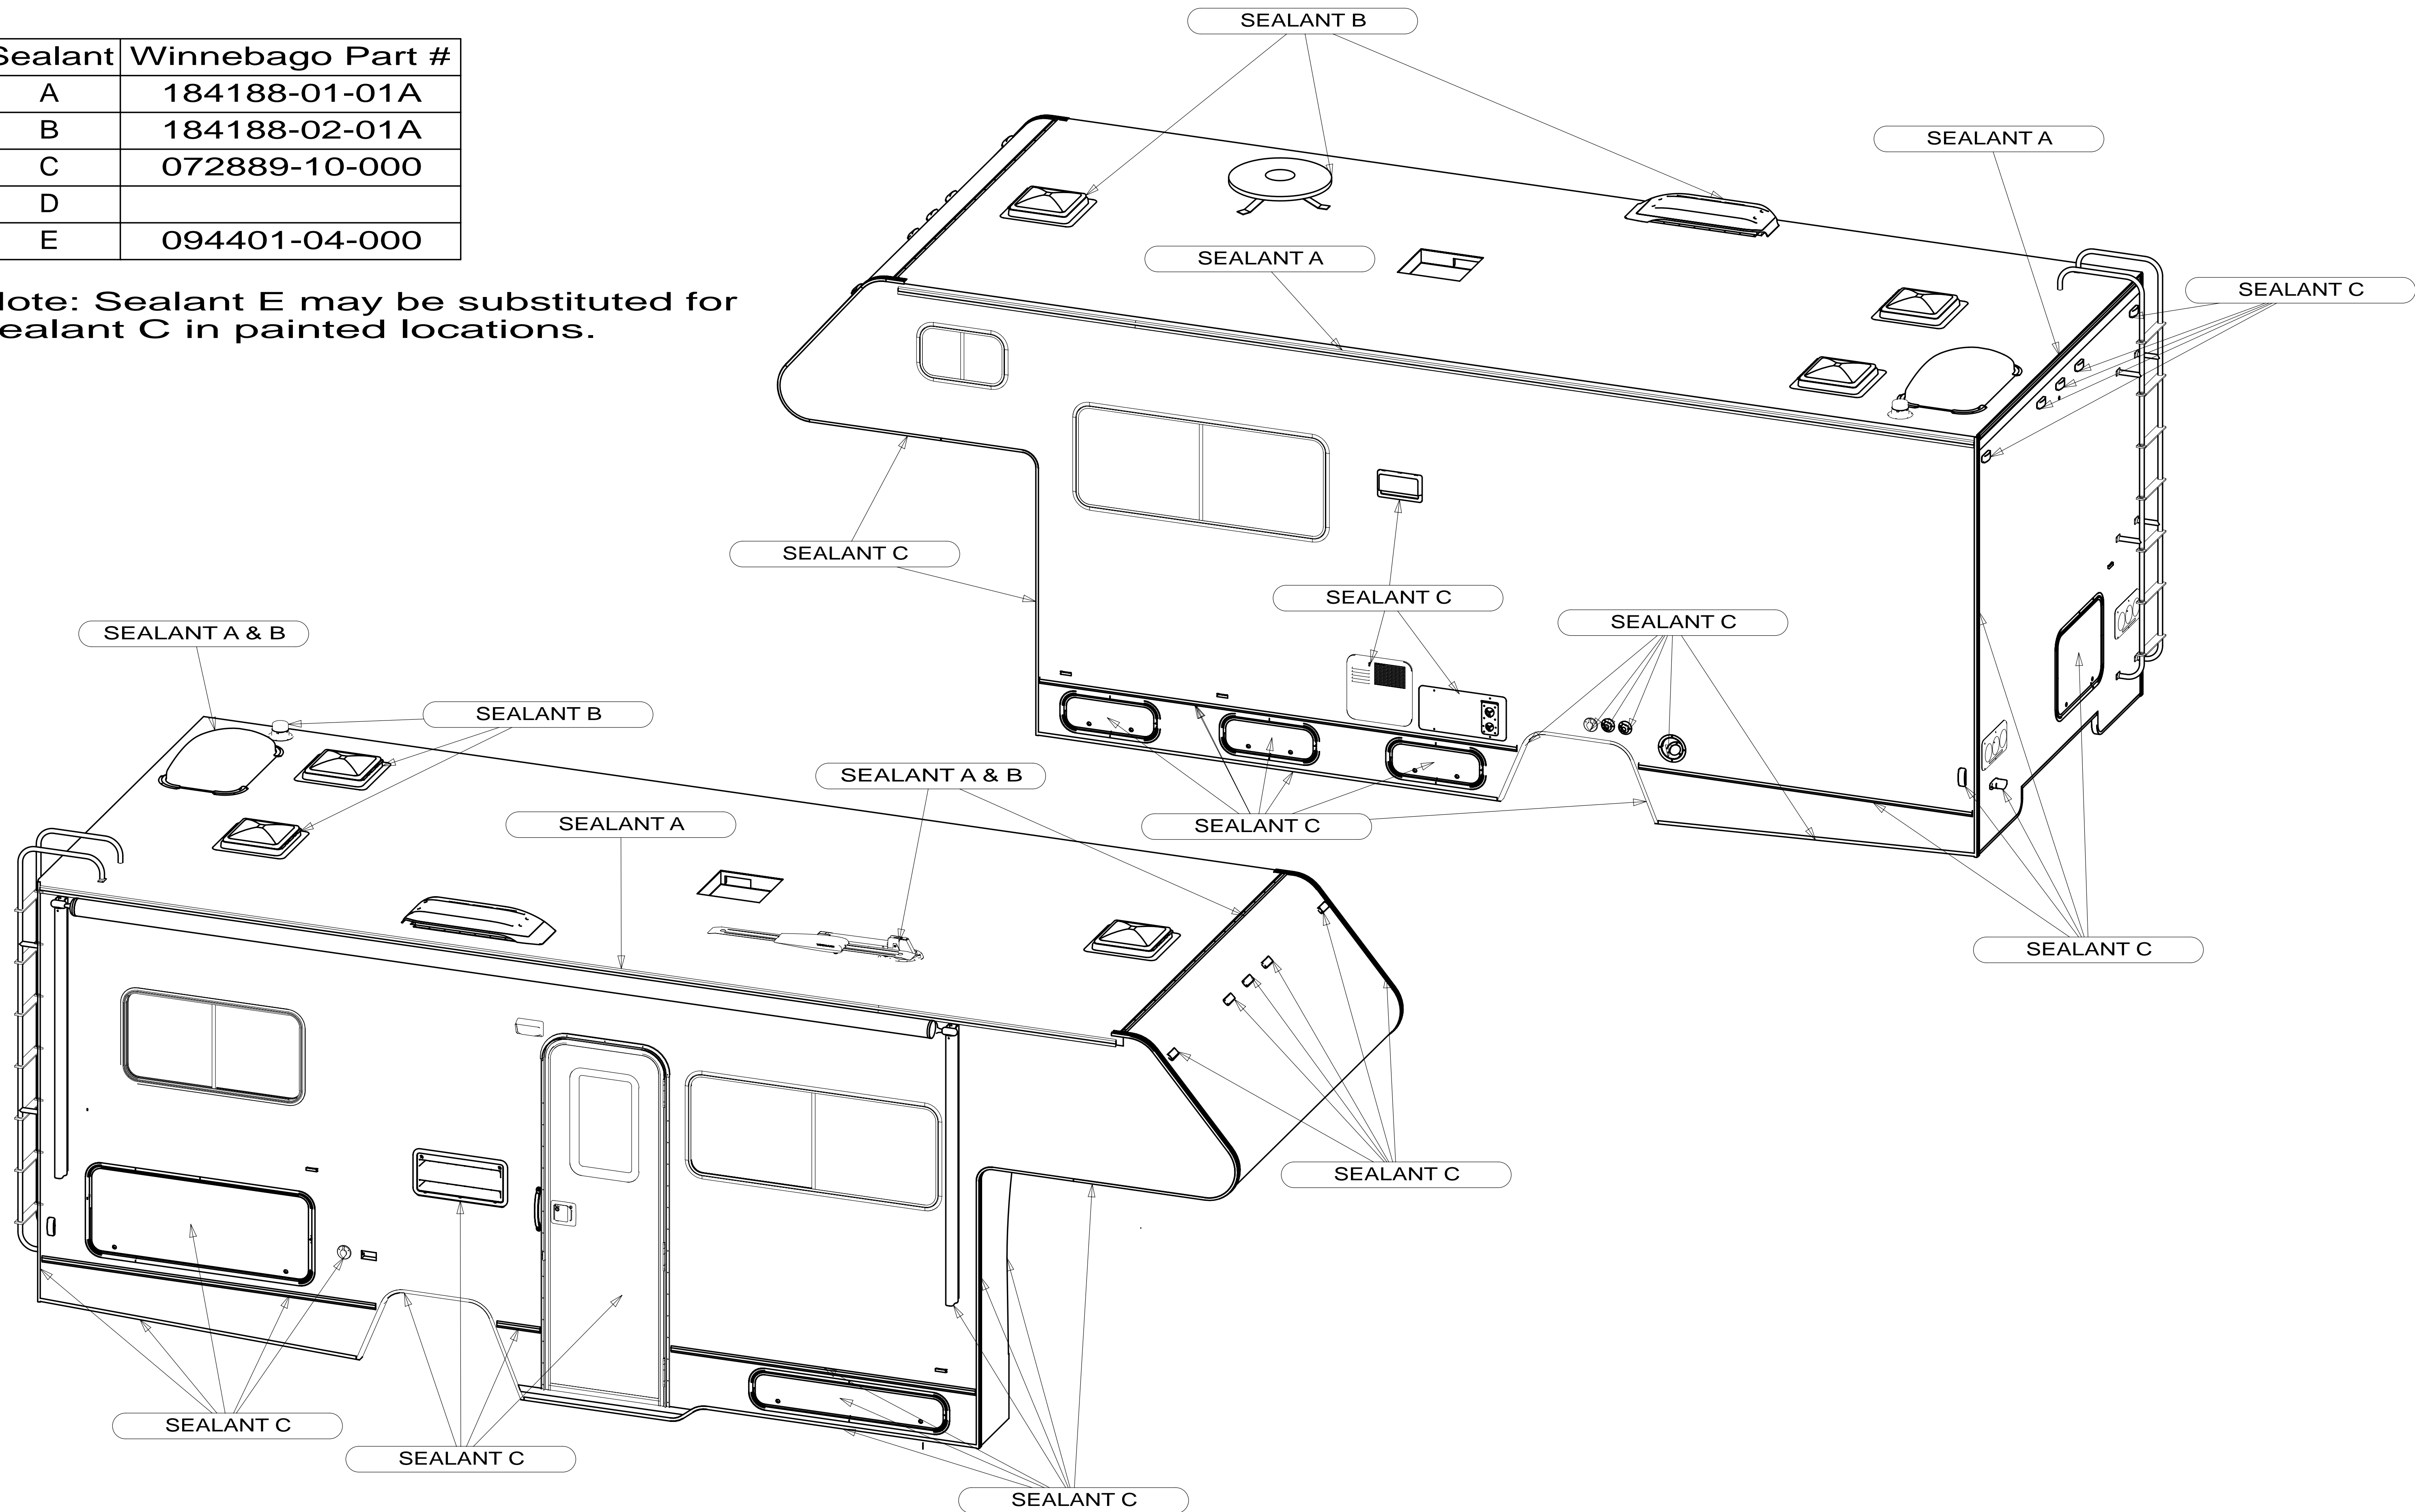

Sealant	Winnebago Part #
A	184188-01-01A
B	184188-02-01A
C	072889-10-000
D	
E	094401-04-000

Note: Sealant E may be substituted for sealant C in painted locations.

# Itasca Spirit/Winnebago Minnie Winnie 325B Sealant Call-out Sheet