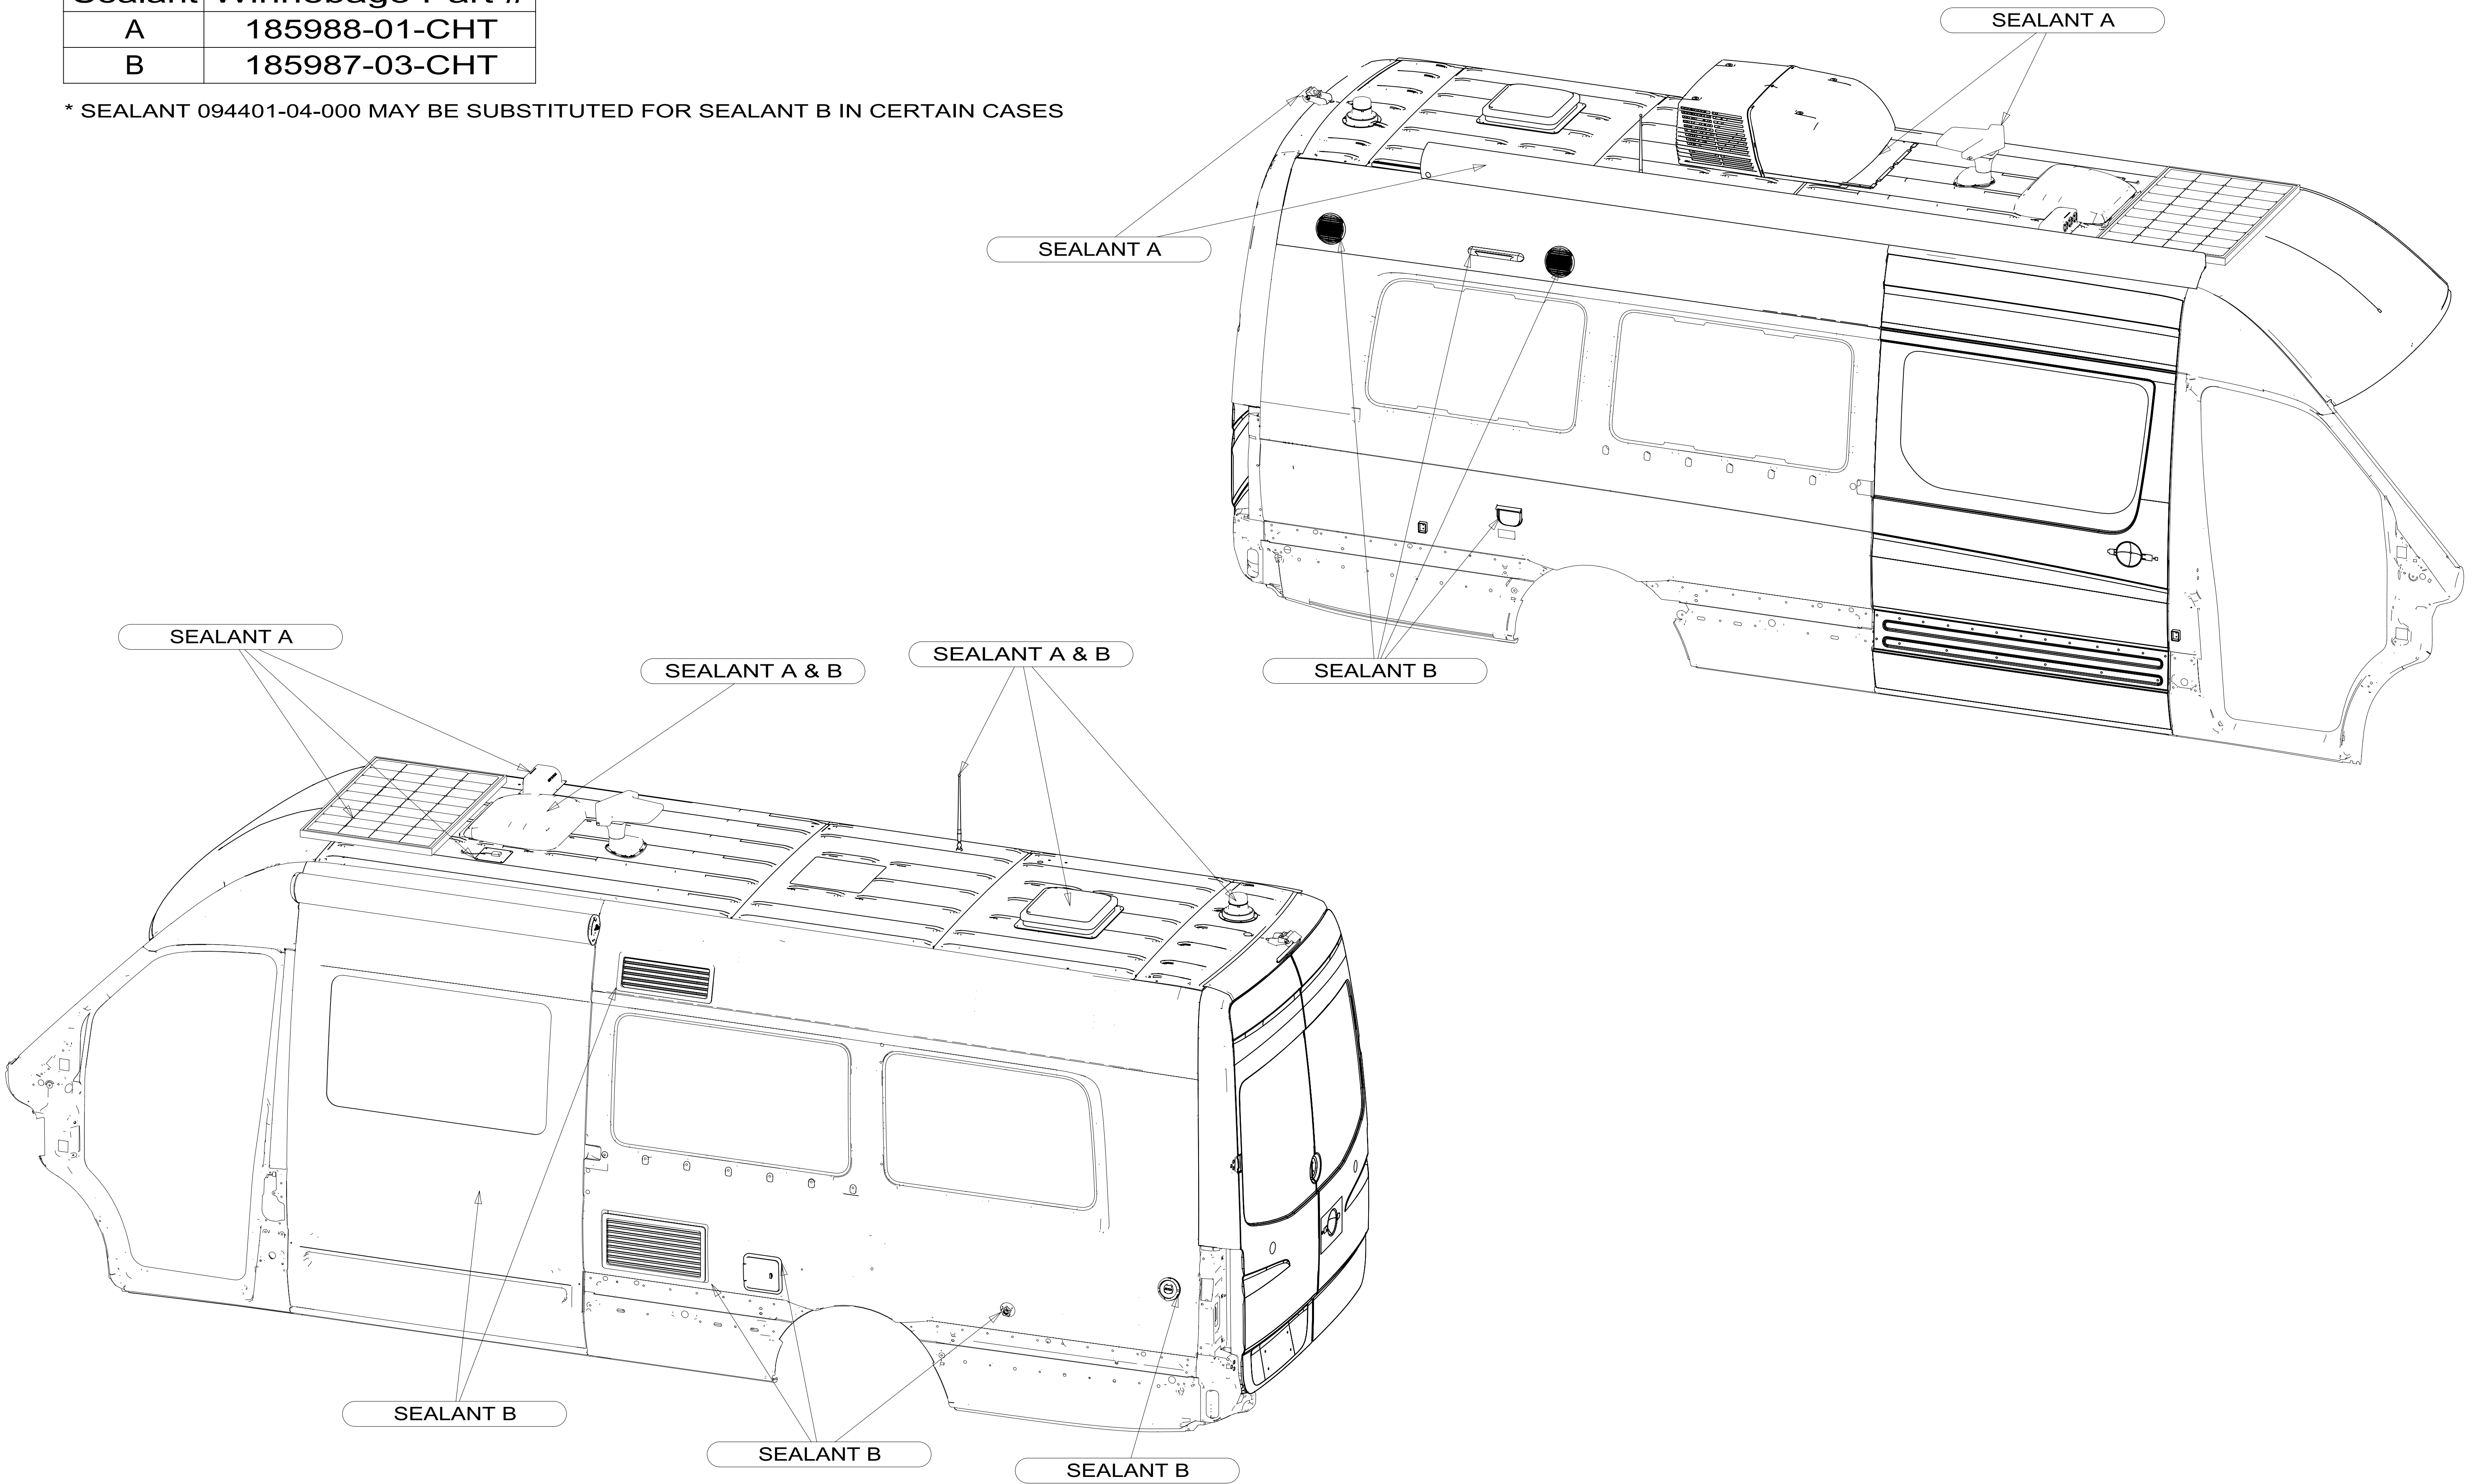

Sealant	Winnebago Part #
A	185988-01-CHT
B	185987-03-CHT

\* SEALANT 094401-04-000 MAY BE SUBSTITUTED FOR SEALANT B IN CERTAIN CASES

# ERA 170C Sealant Call-out Sheet