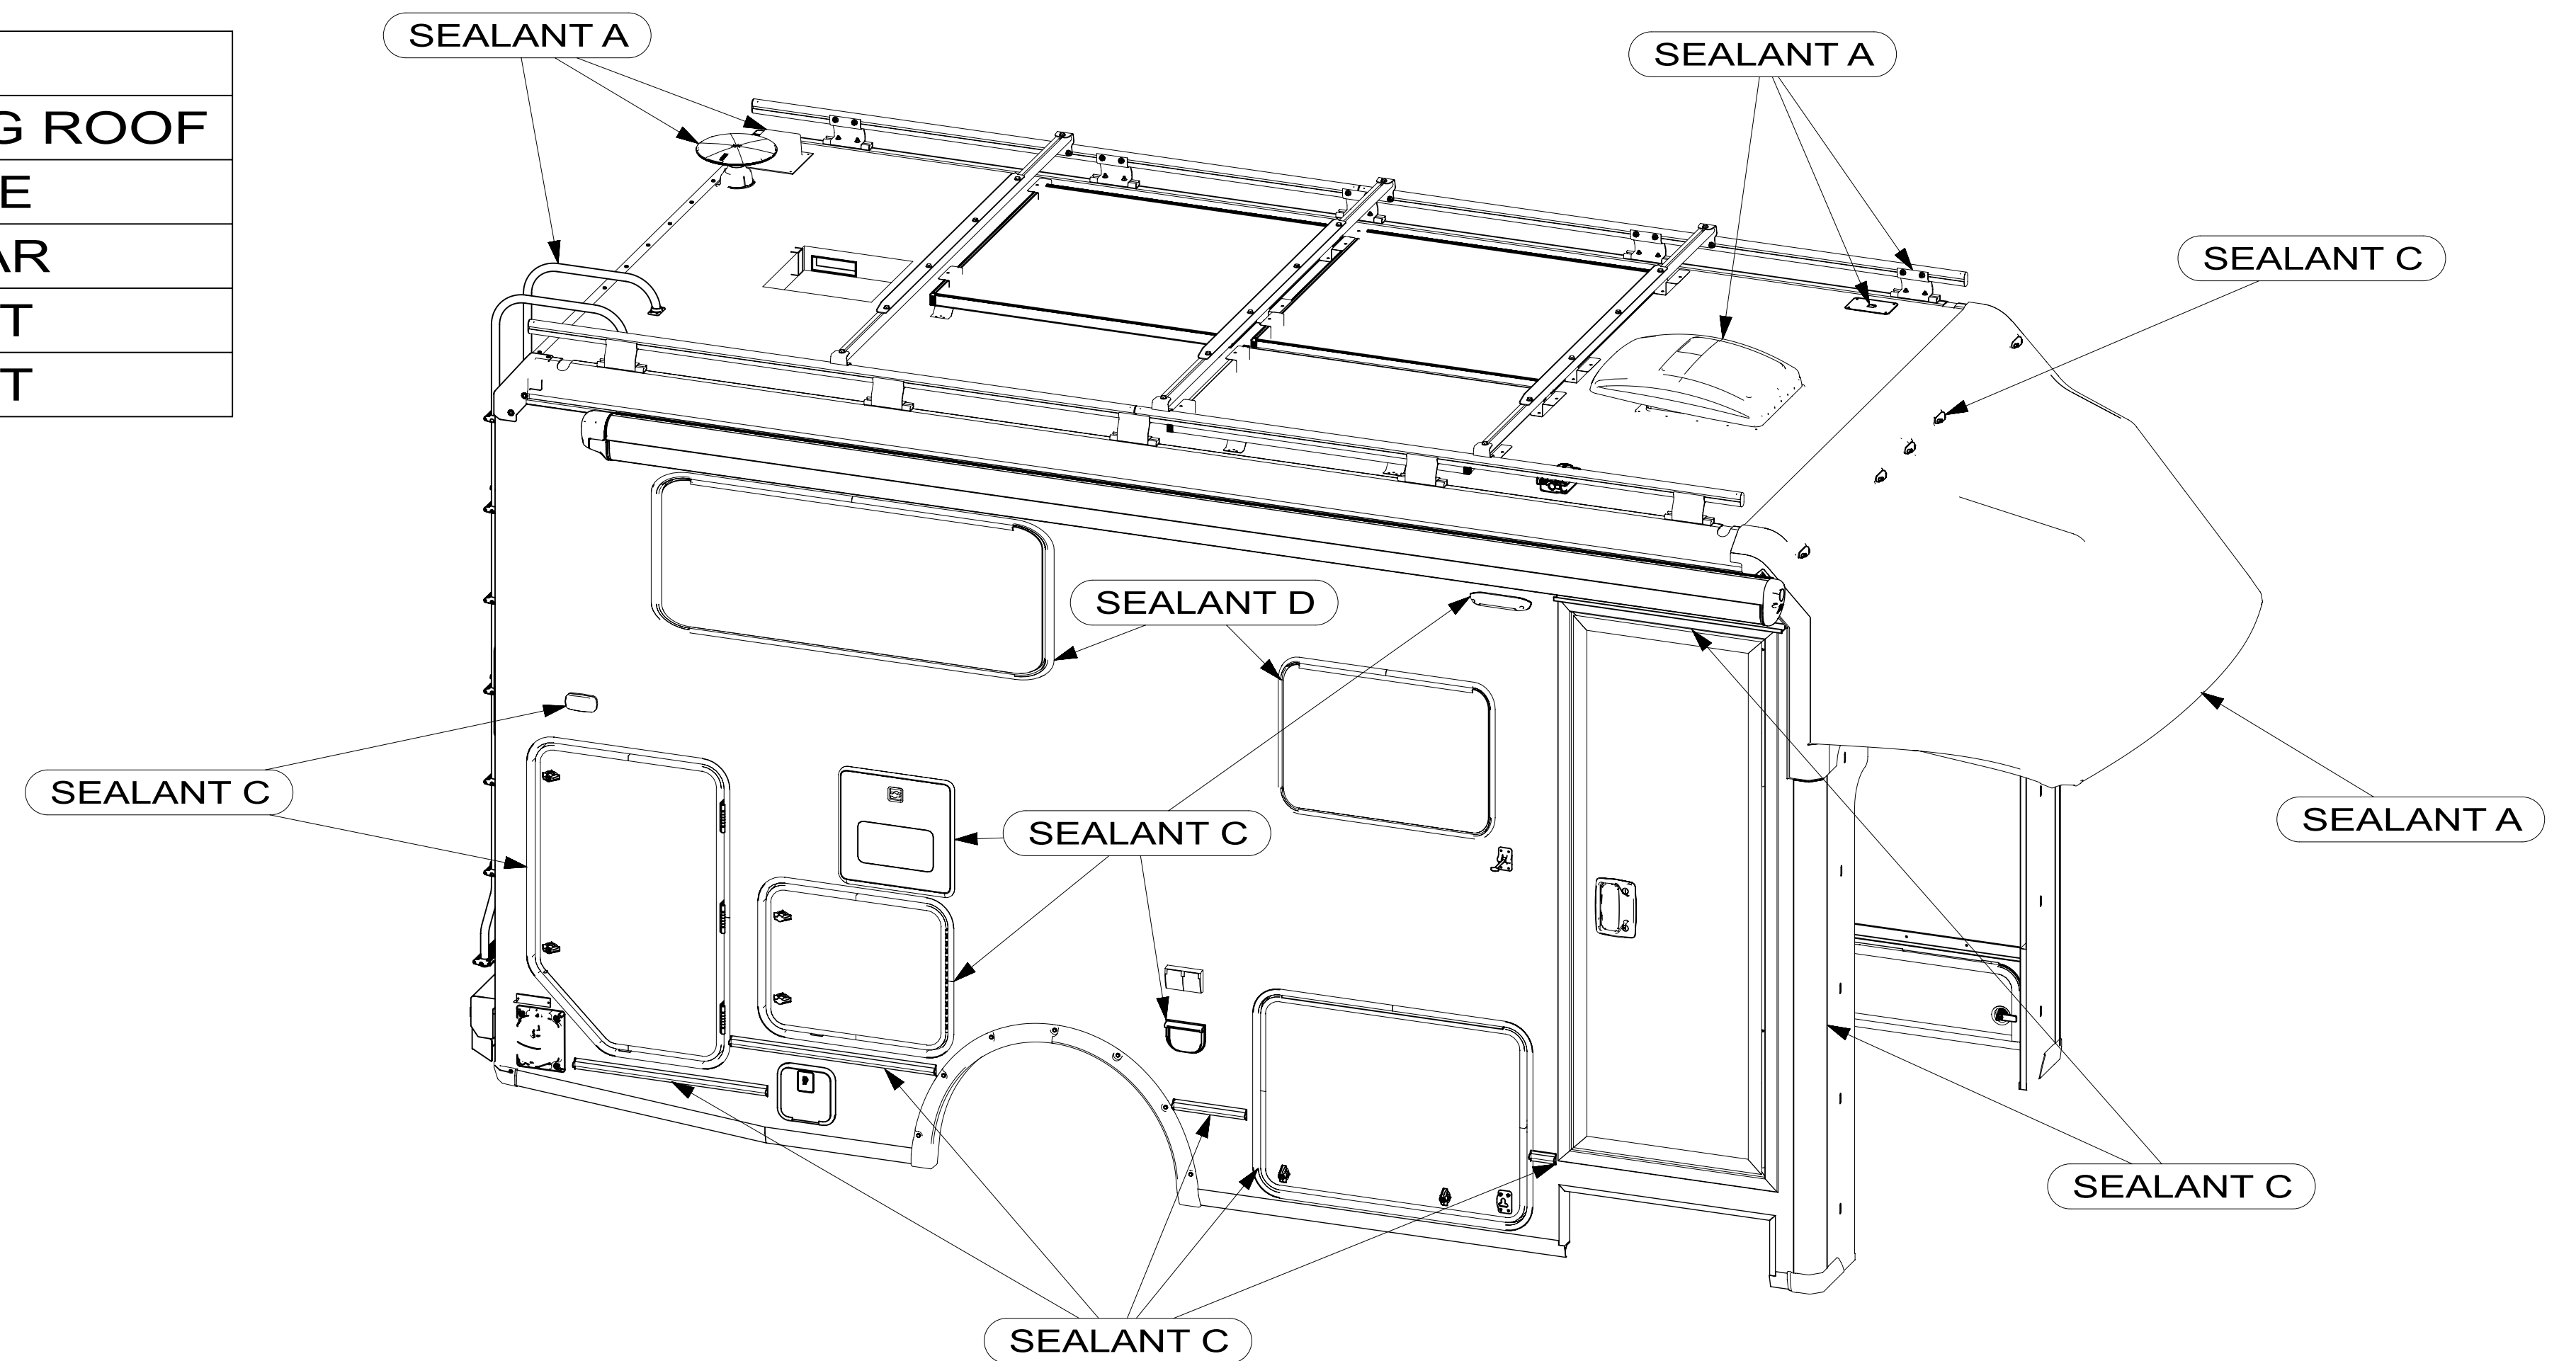

Sealant	Winnebago Part #	Description
A	342414-01-01A	SEALANT-SELF LEVELING ROOF
B	185987-01/02-CHT	SEALANT-URETHANE
C	351157-01-000	SEALER-SEAM CLEAR
D	344967-01-01A	ADHESIVE/SEALANT
E	337765-01-CHT	ADHESIVE/SEALANT

Note: Completely remove old sealant prior to repairing or applying new sealant.

622A Sealant Call-out Sheet