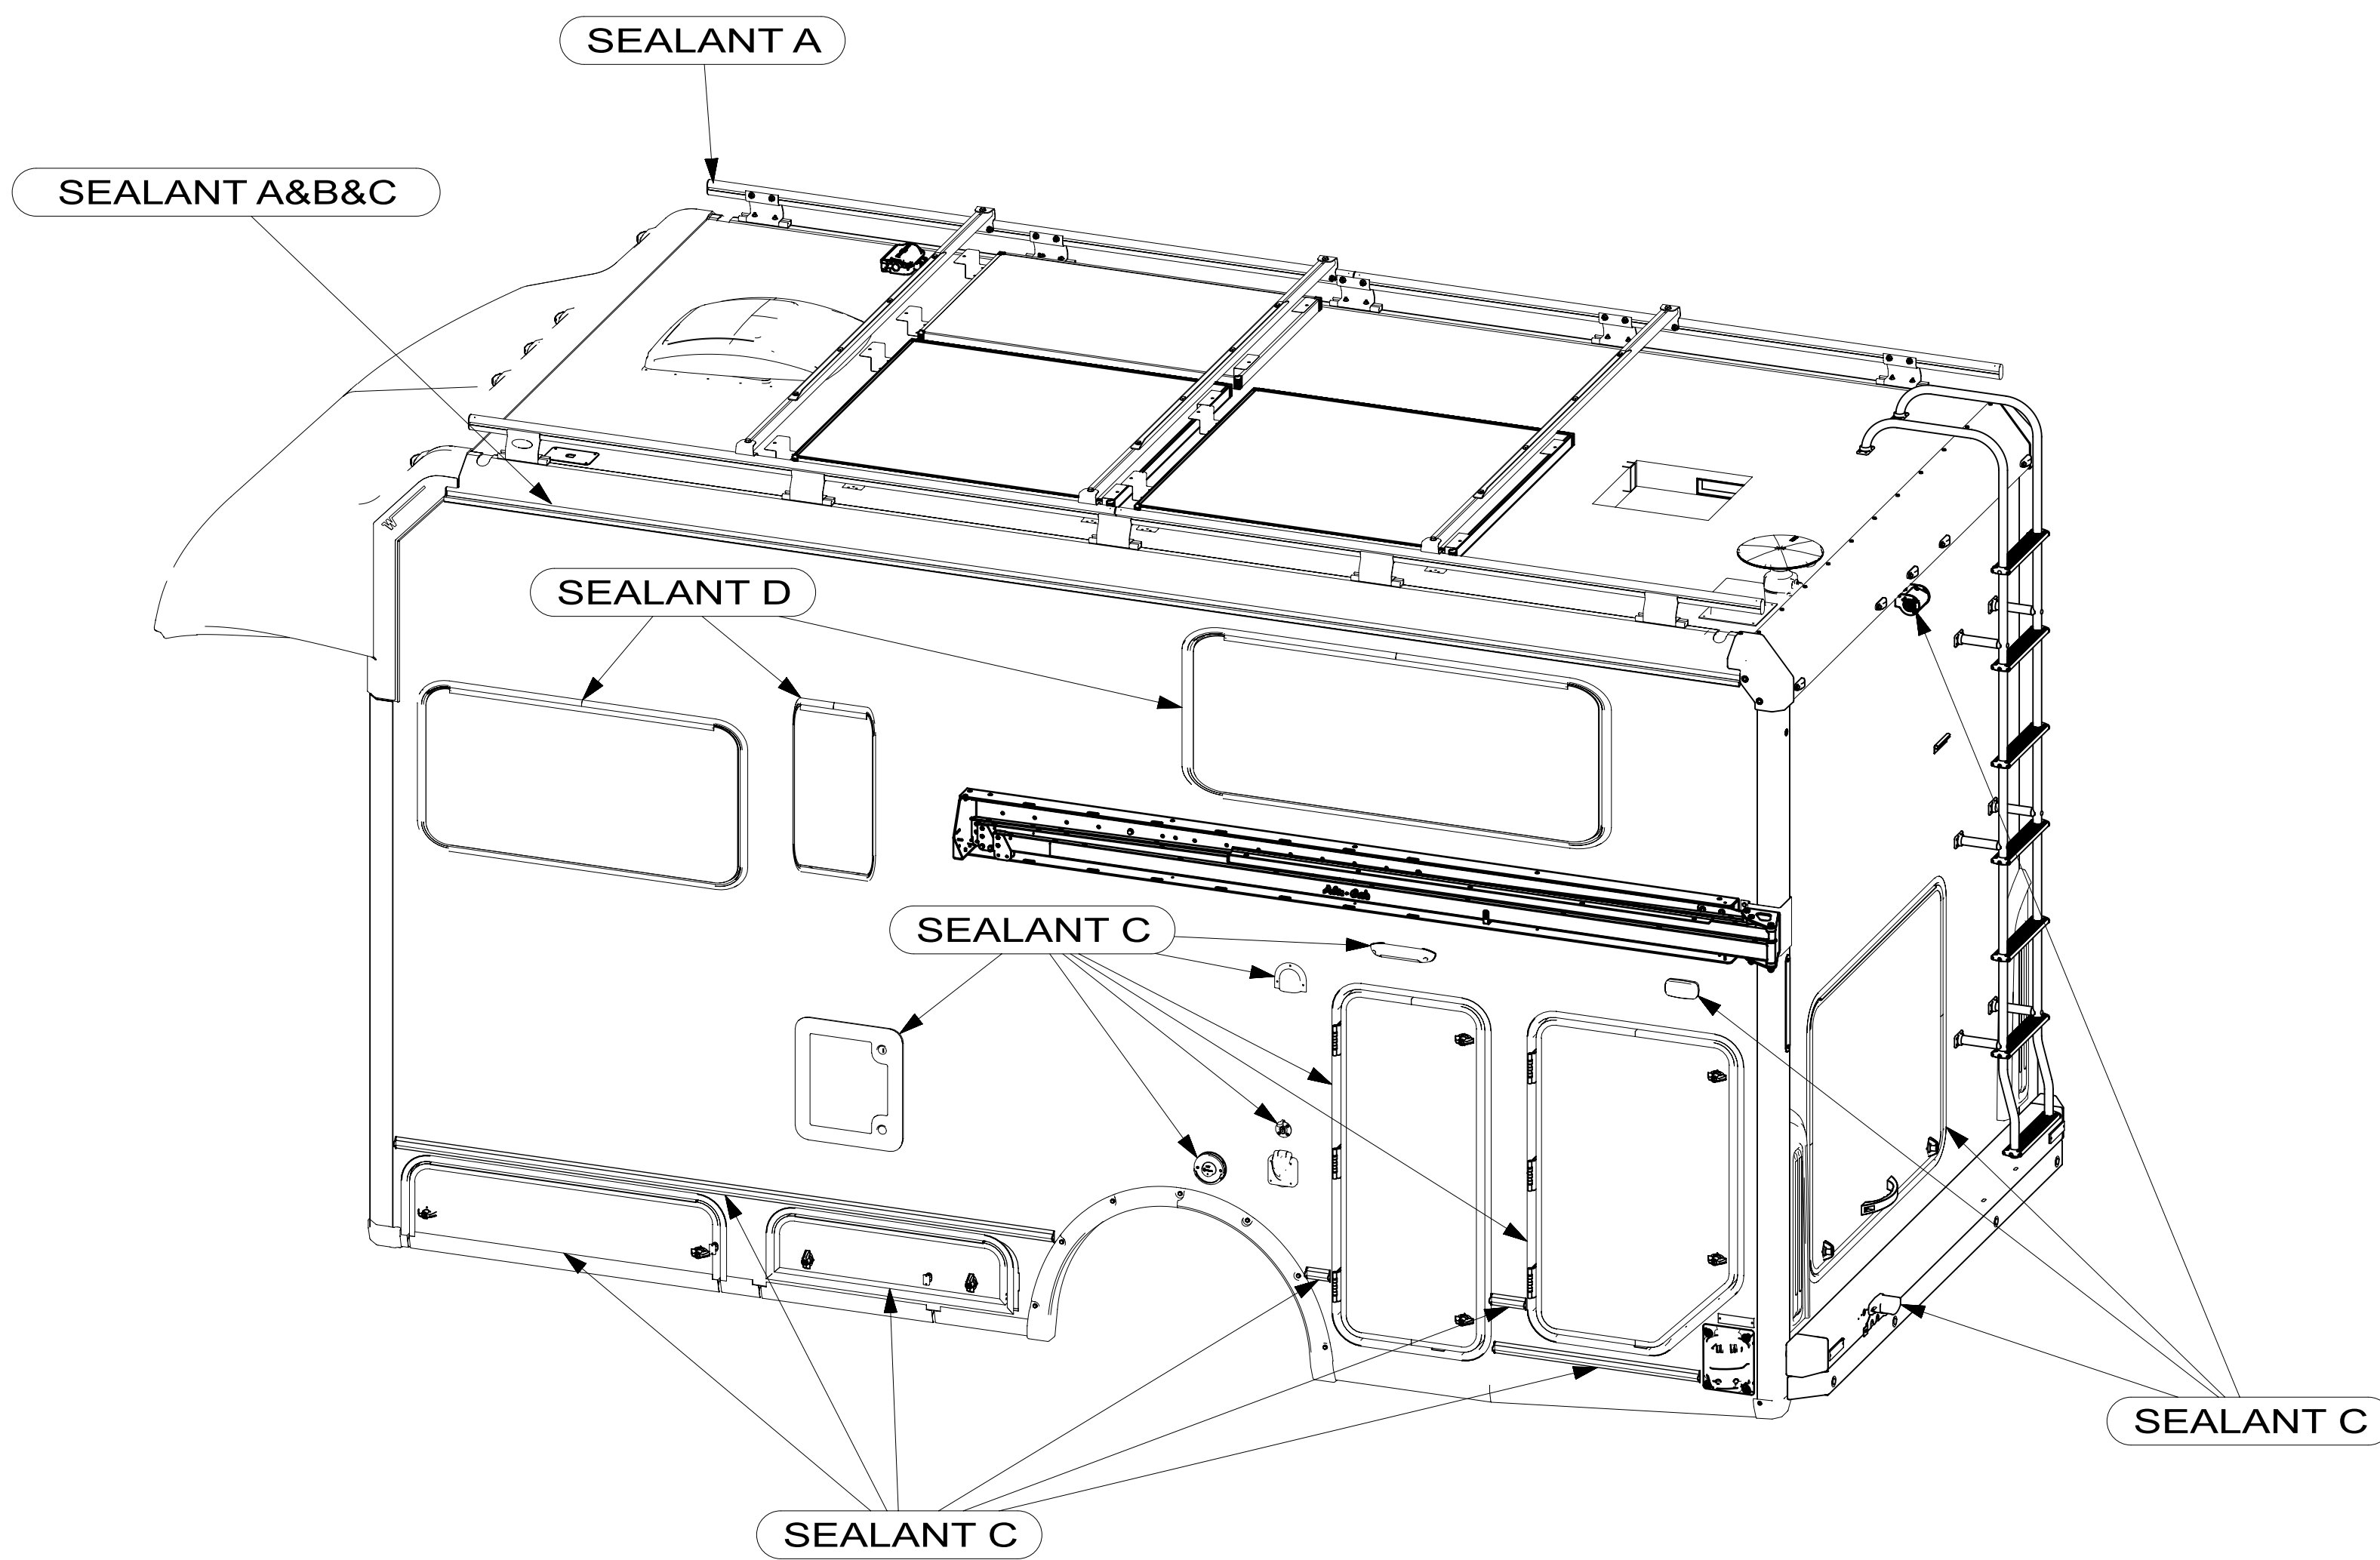

Sealant	Winnebago Part #	Description
A	342414-01-01A	SEALANT-SELF LEVELING ROOF
B	185987-01/02-CHT	SEALANT-URETHANE
C	351157-01-000	SEALER-SEAM CLEAR
D	344967-01-01A	ADHESIVE/SEALANT
E	337765-01-CHT	ADHESIVE/SEALANT

Note: Completely remove old sealant prior to repairing or applying new sealant.

622A Sealant Call-out Sheet