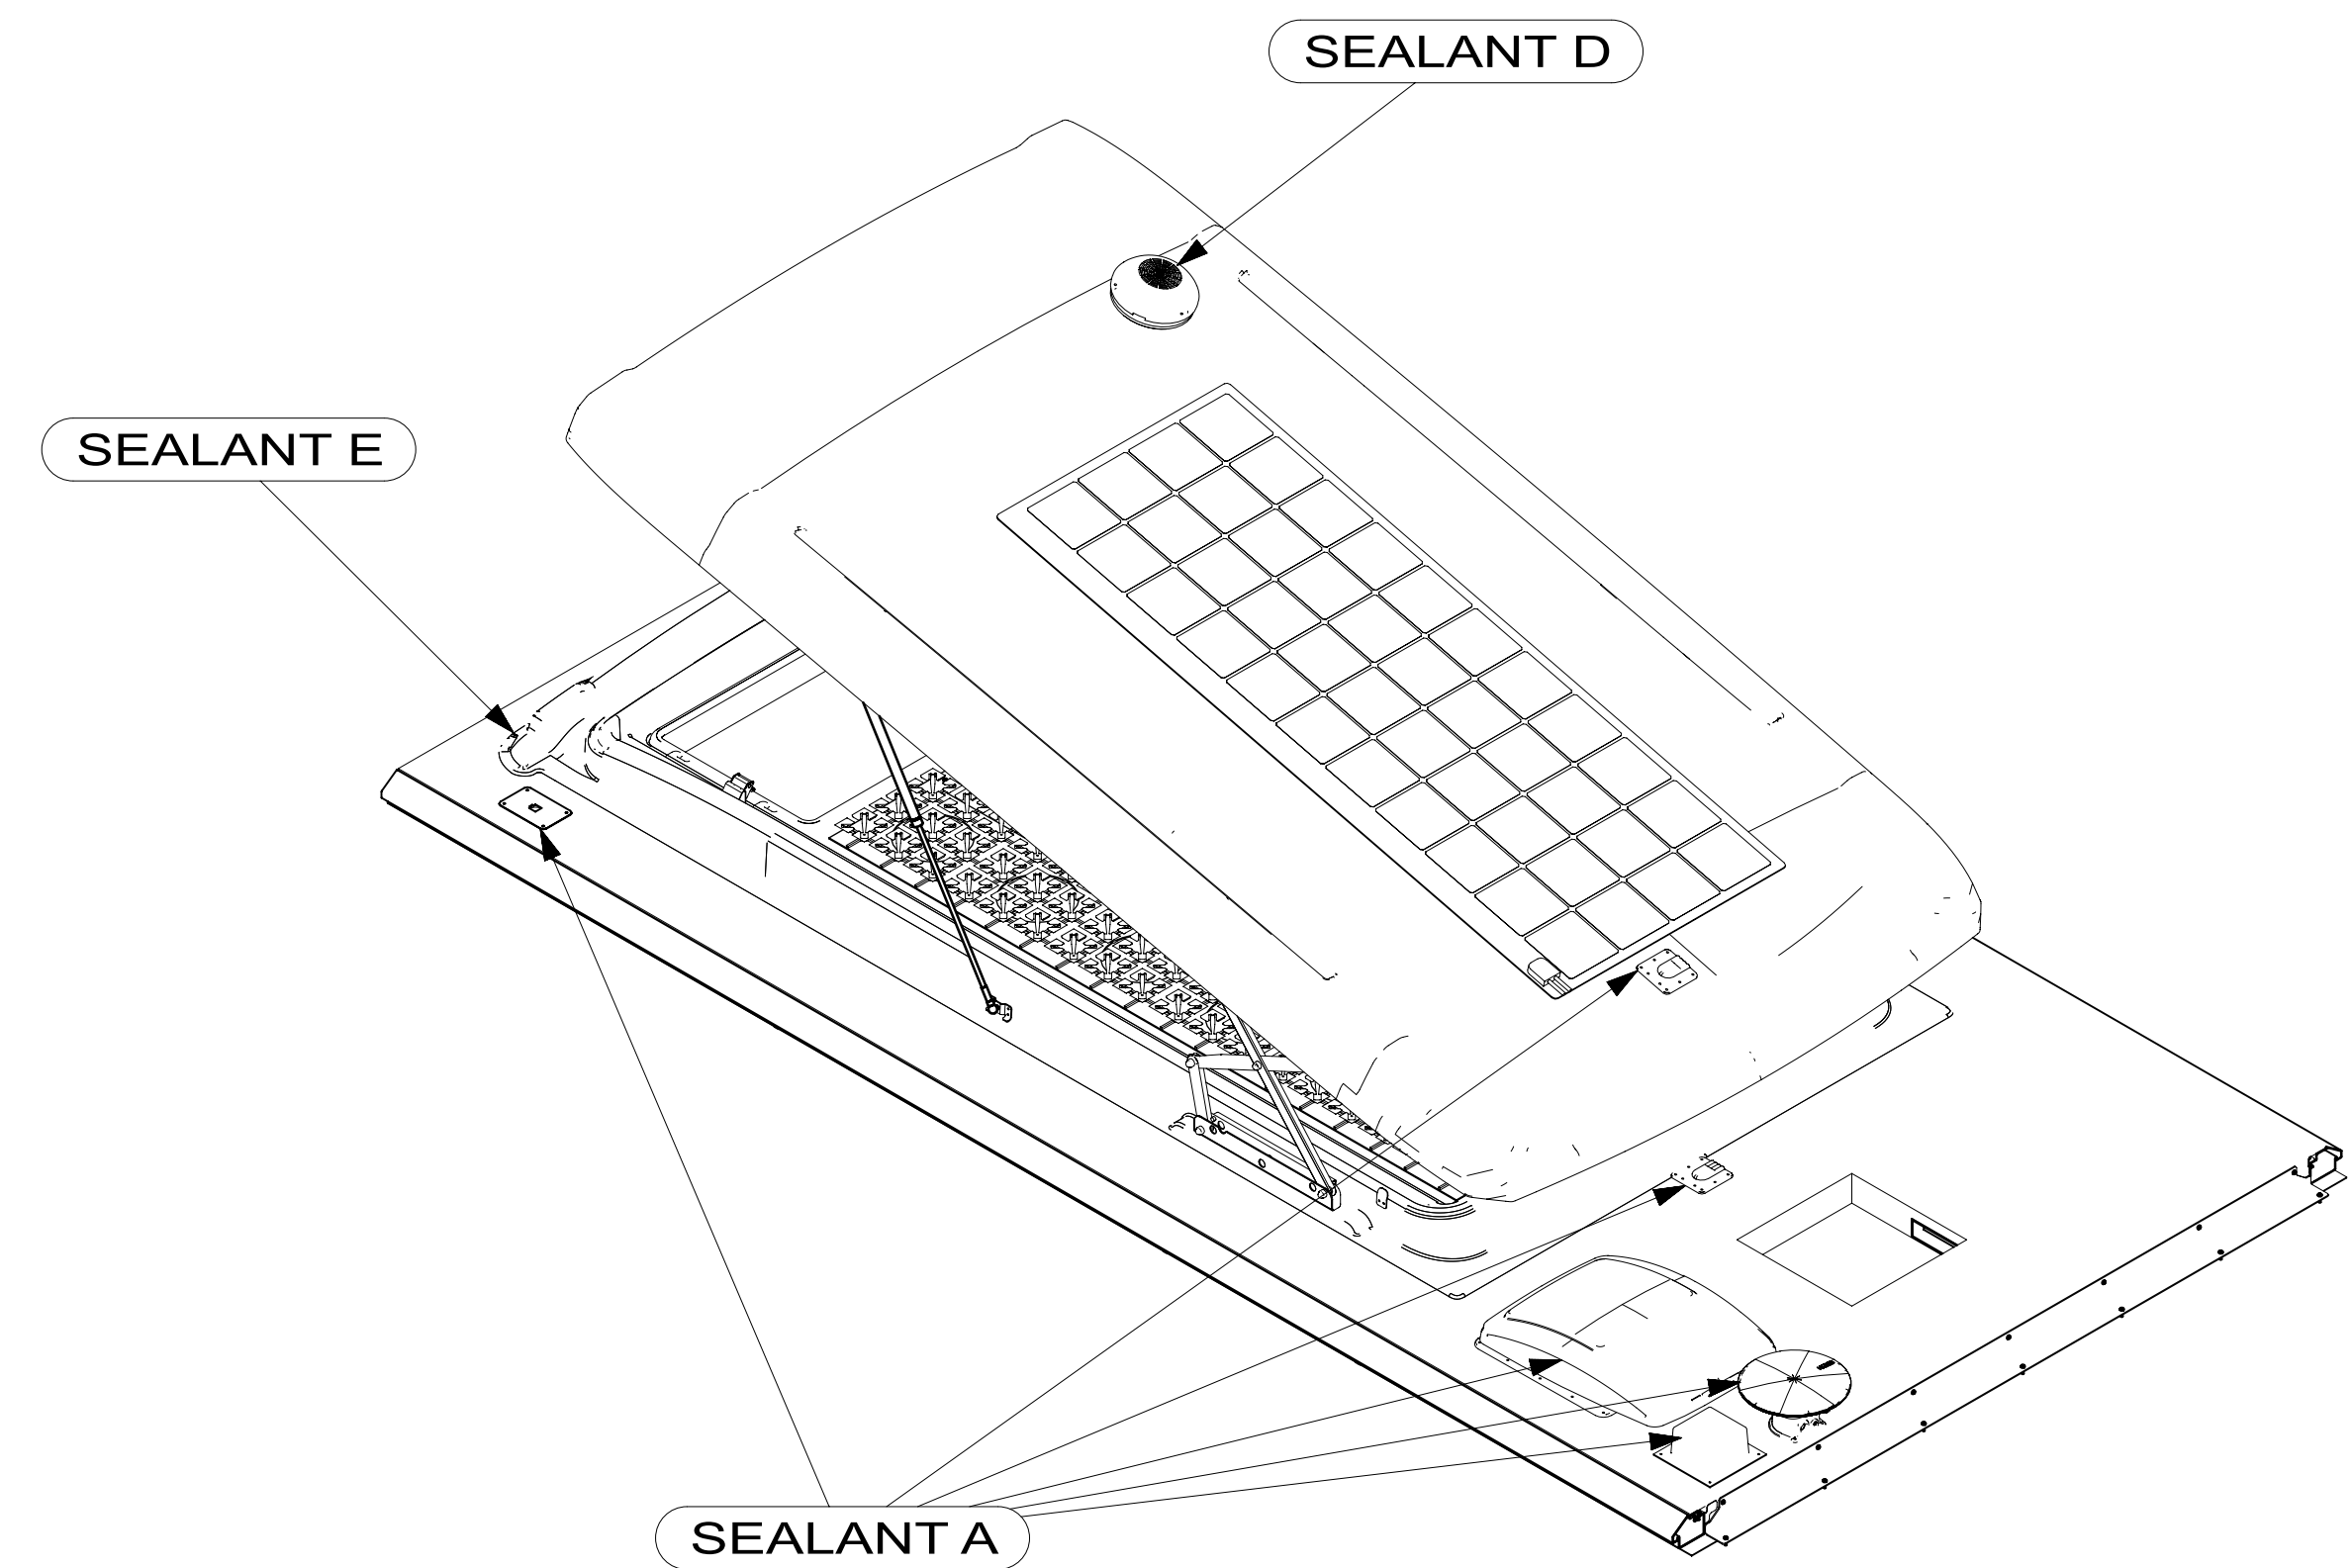

Sealant	Winnebago Part #	Description
A	342414-01-01A	SEALANT-SELF LEVELING ROOF
B	185987-01/02-CHT	SEALANT-URETHANE
C	351157-01-000	SEALER-SEAM CLEAR
D	344967-01-01A	ADHESIVE/SEALANT
E	337765-01-CHT	ADHESIVE/SEALANT

Note: Completely remove old sealant prior to repairing or applying new sealant.

622A Sealant Call-out Sheet