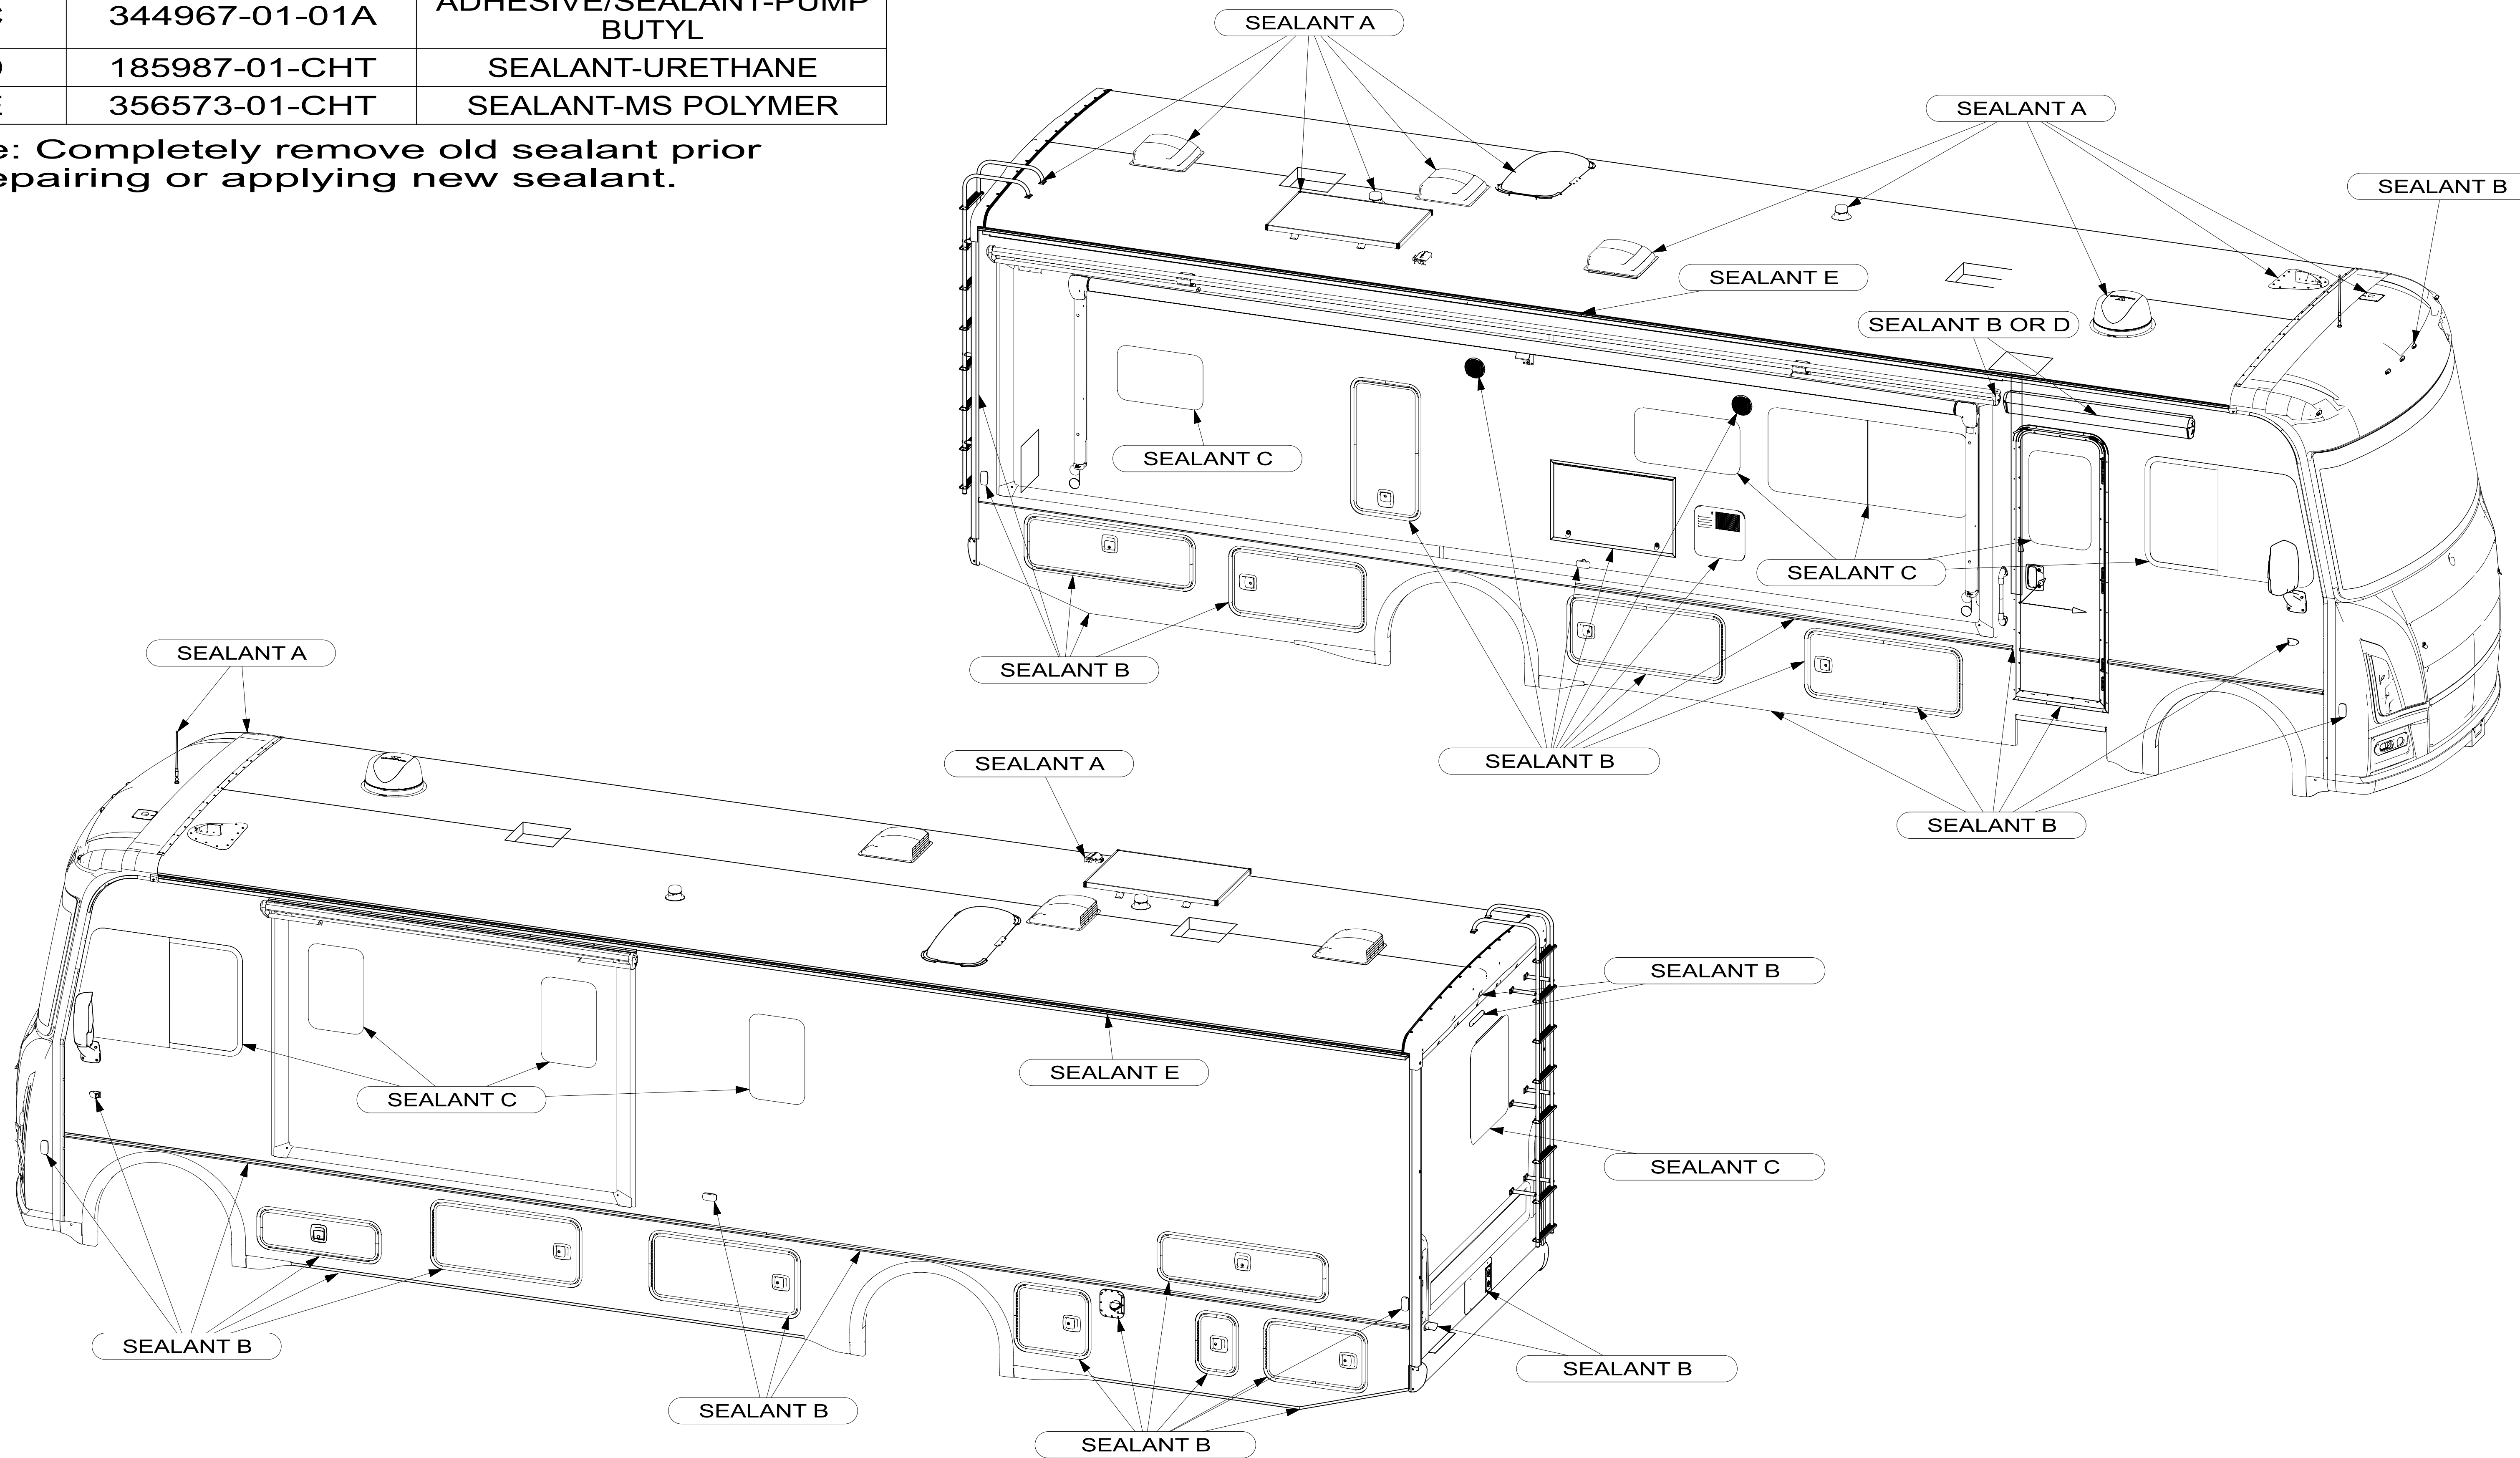

Sealant	Winnebago Part #	Description
A	342414-01-01A	SELF-LEVELING ROOF
B	351157-01-000	SEALER-SEAM CLEAR
C	344967-01-01A	ADHESIVE/SEALANT-PUMP BUTYL
D	185987-01-CHT	SEALANT-URETHANE
E	356573-01-CHT	SEALANT-MS POLYMER

**Note: Completely remove old sealant prior to repairing or applying new sealant.**

## E34R Sealant Call-out Sheet