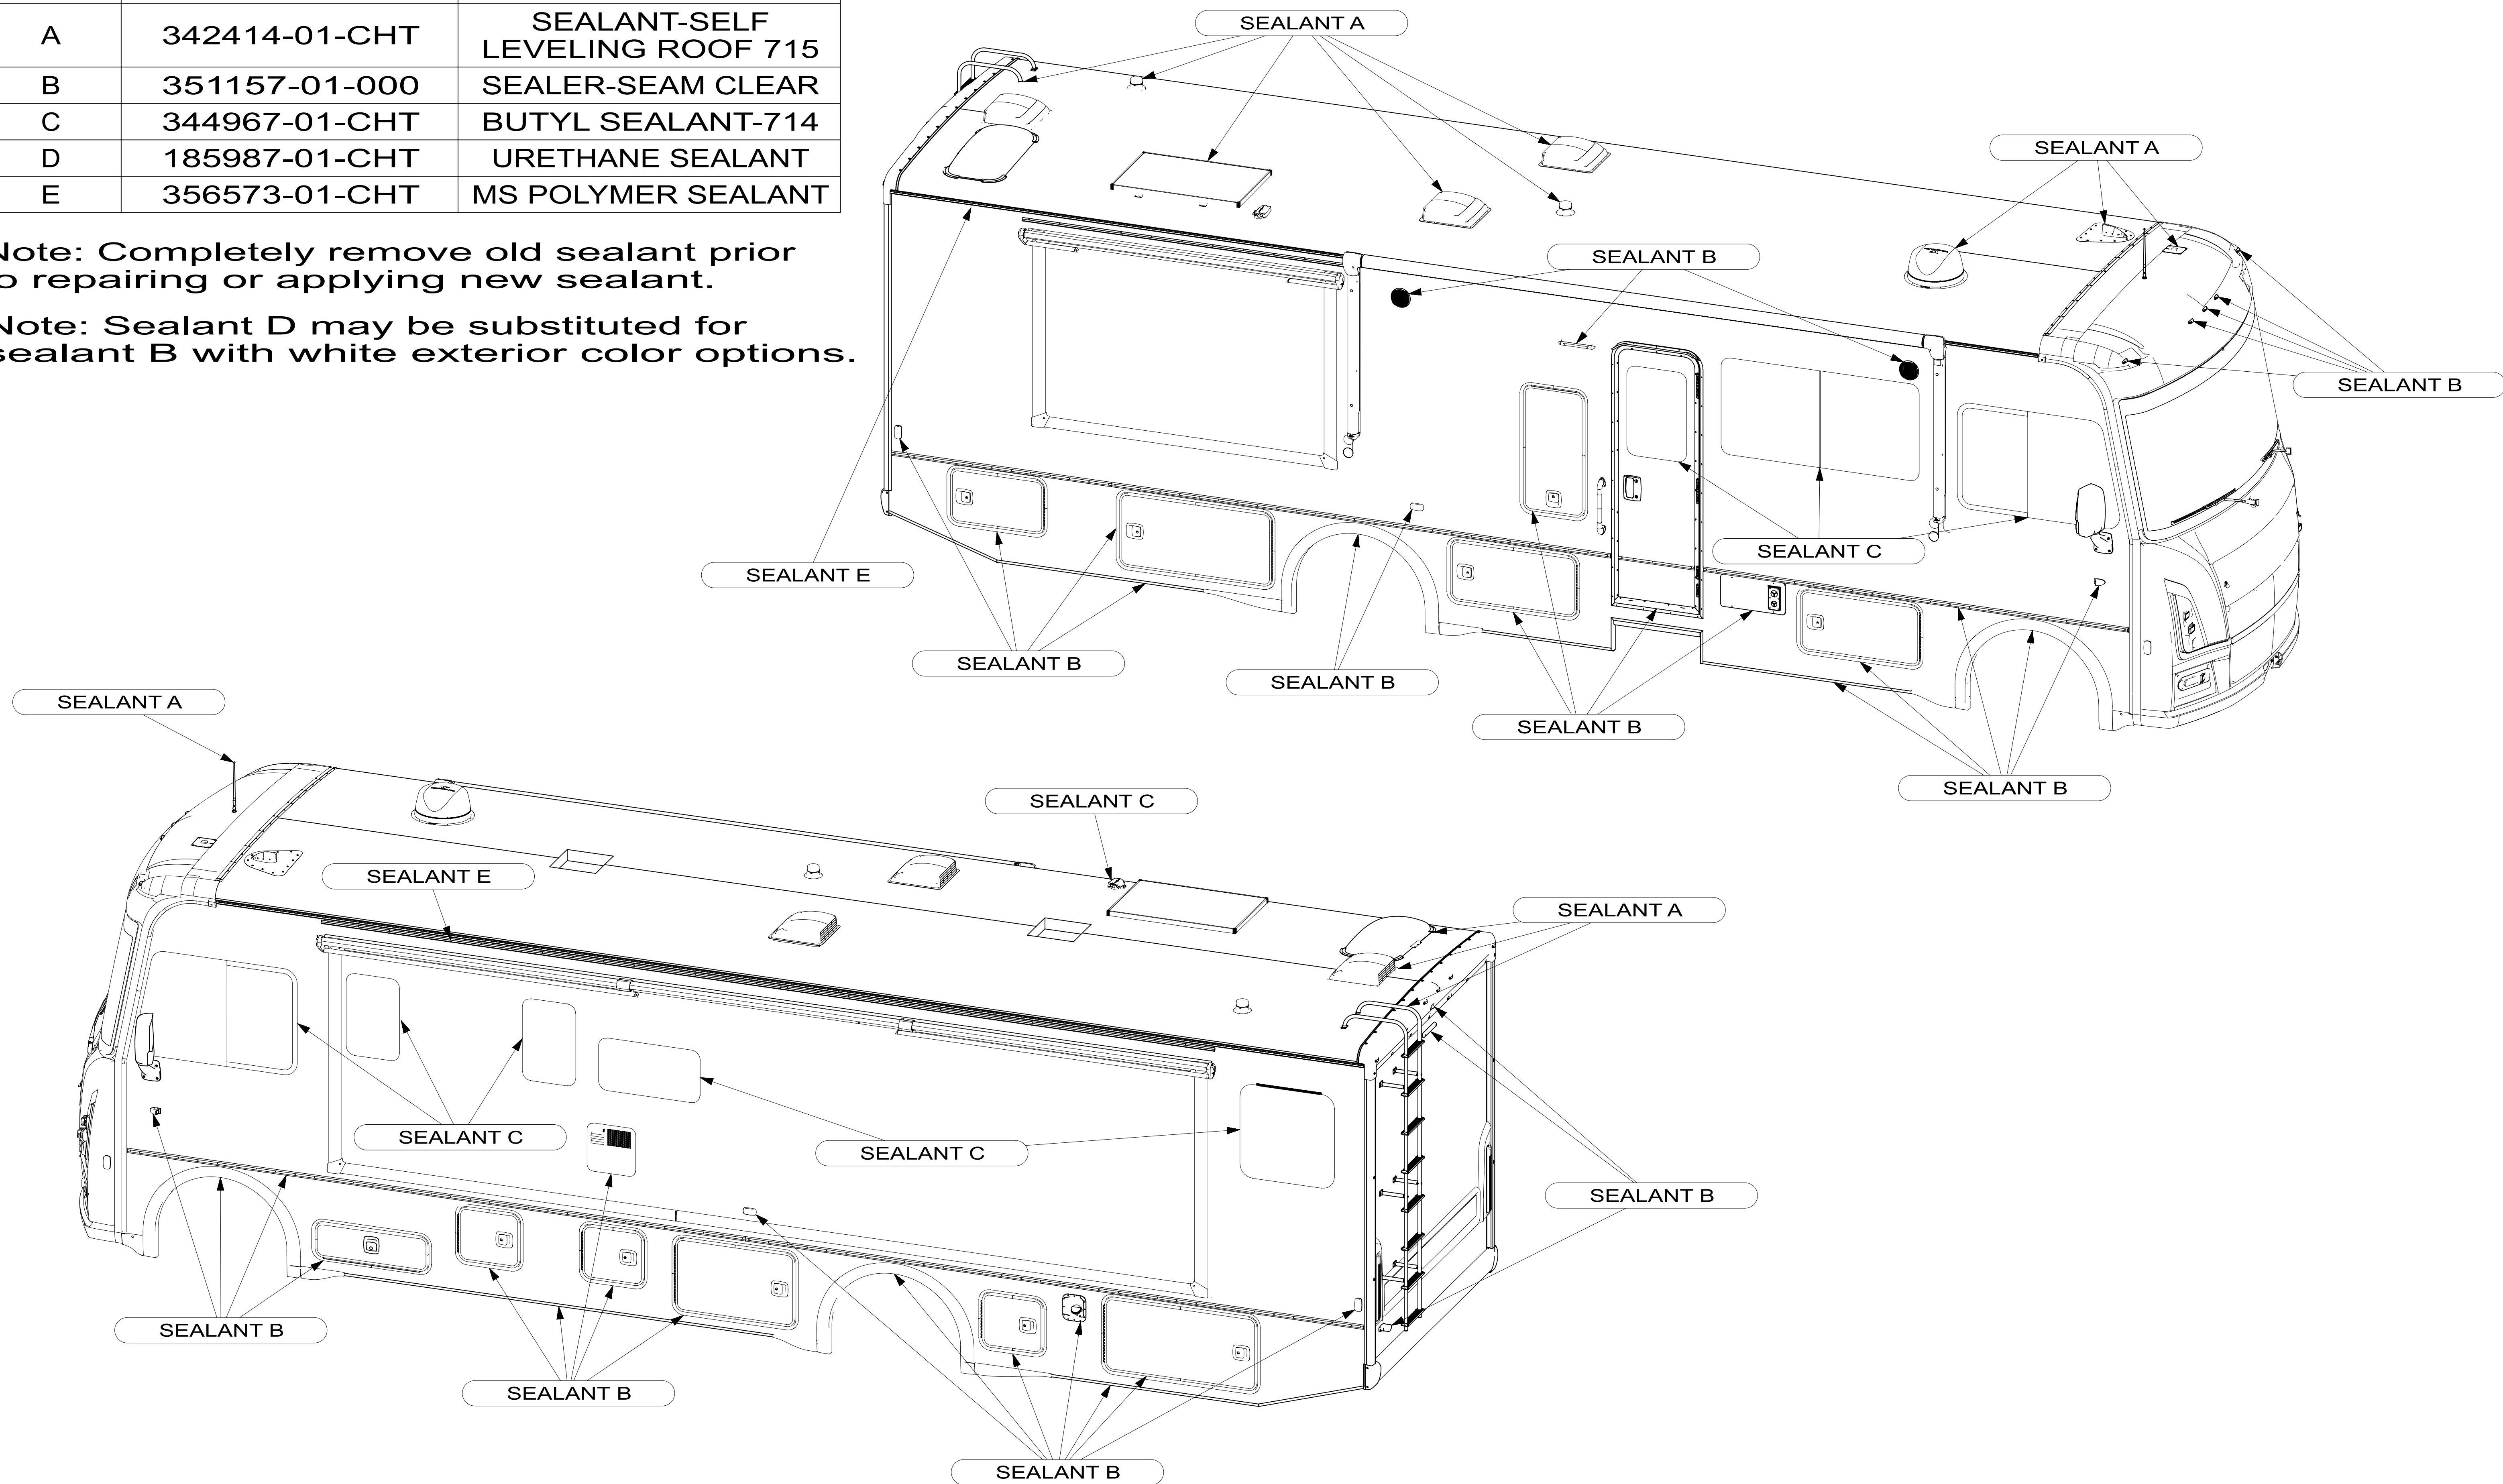

Sealant	Winnebago Part #	Description
A	342414-01-CHT	SEALANT-SELF LEVELING ROOF 715
B	351157-01-000	SEALER-SEAM CLEAR
C	344967-01-CHT	BUTYL SEALANT-714
D	185987-01-CHT	URETHANE SEALANT
E	356573-01-CHT	MS POLYMER SEALANT

Note: Completely remove old sealant prior to repairing or applying new sealant.

Note: Sealant D may be substituted for sealant B with white exterior color options.

E33K Sealant Call-out Sheet