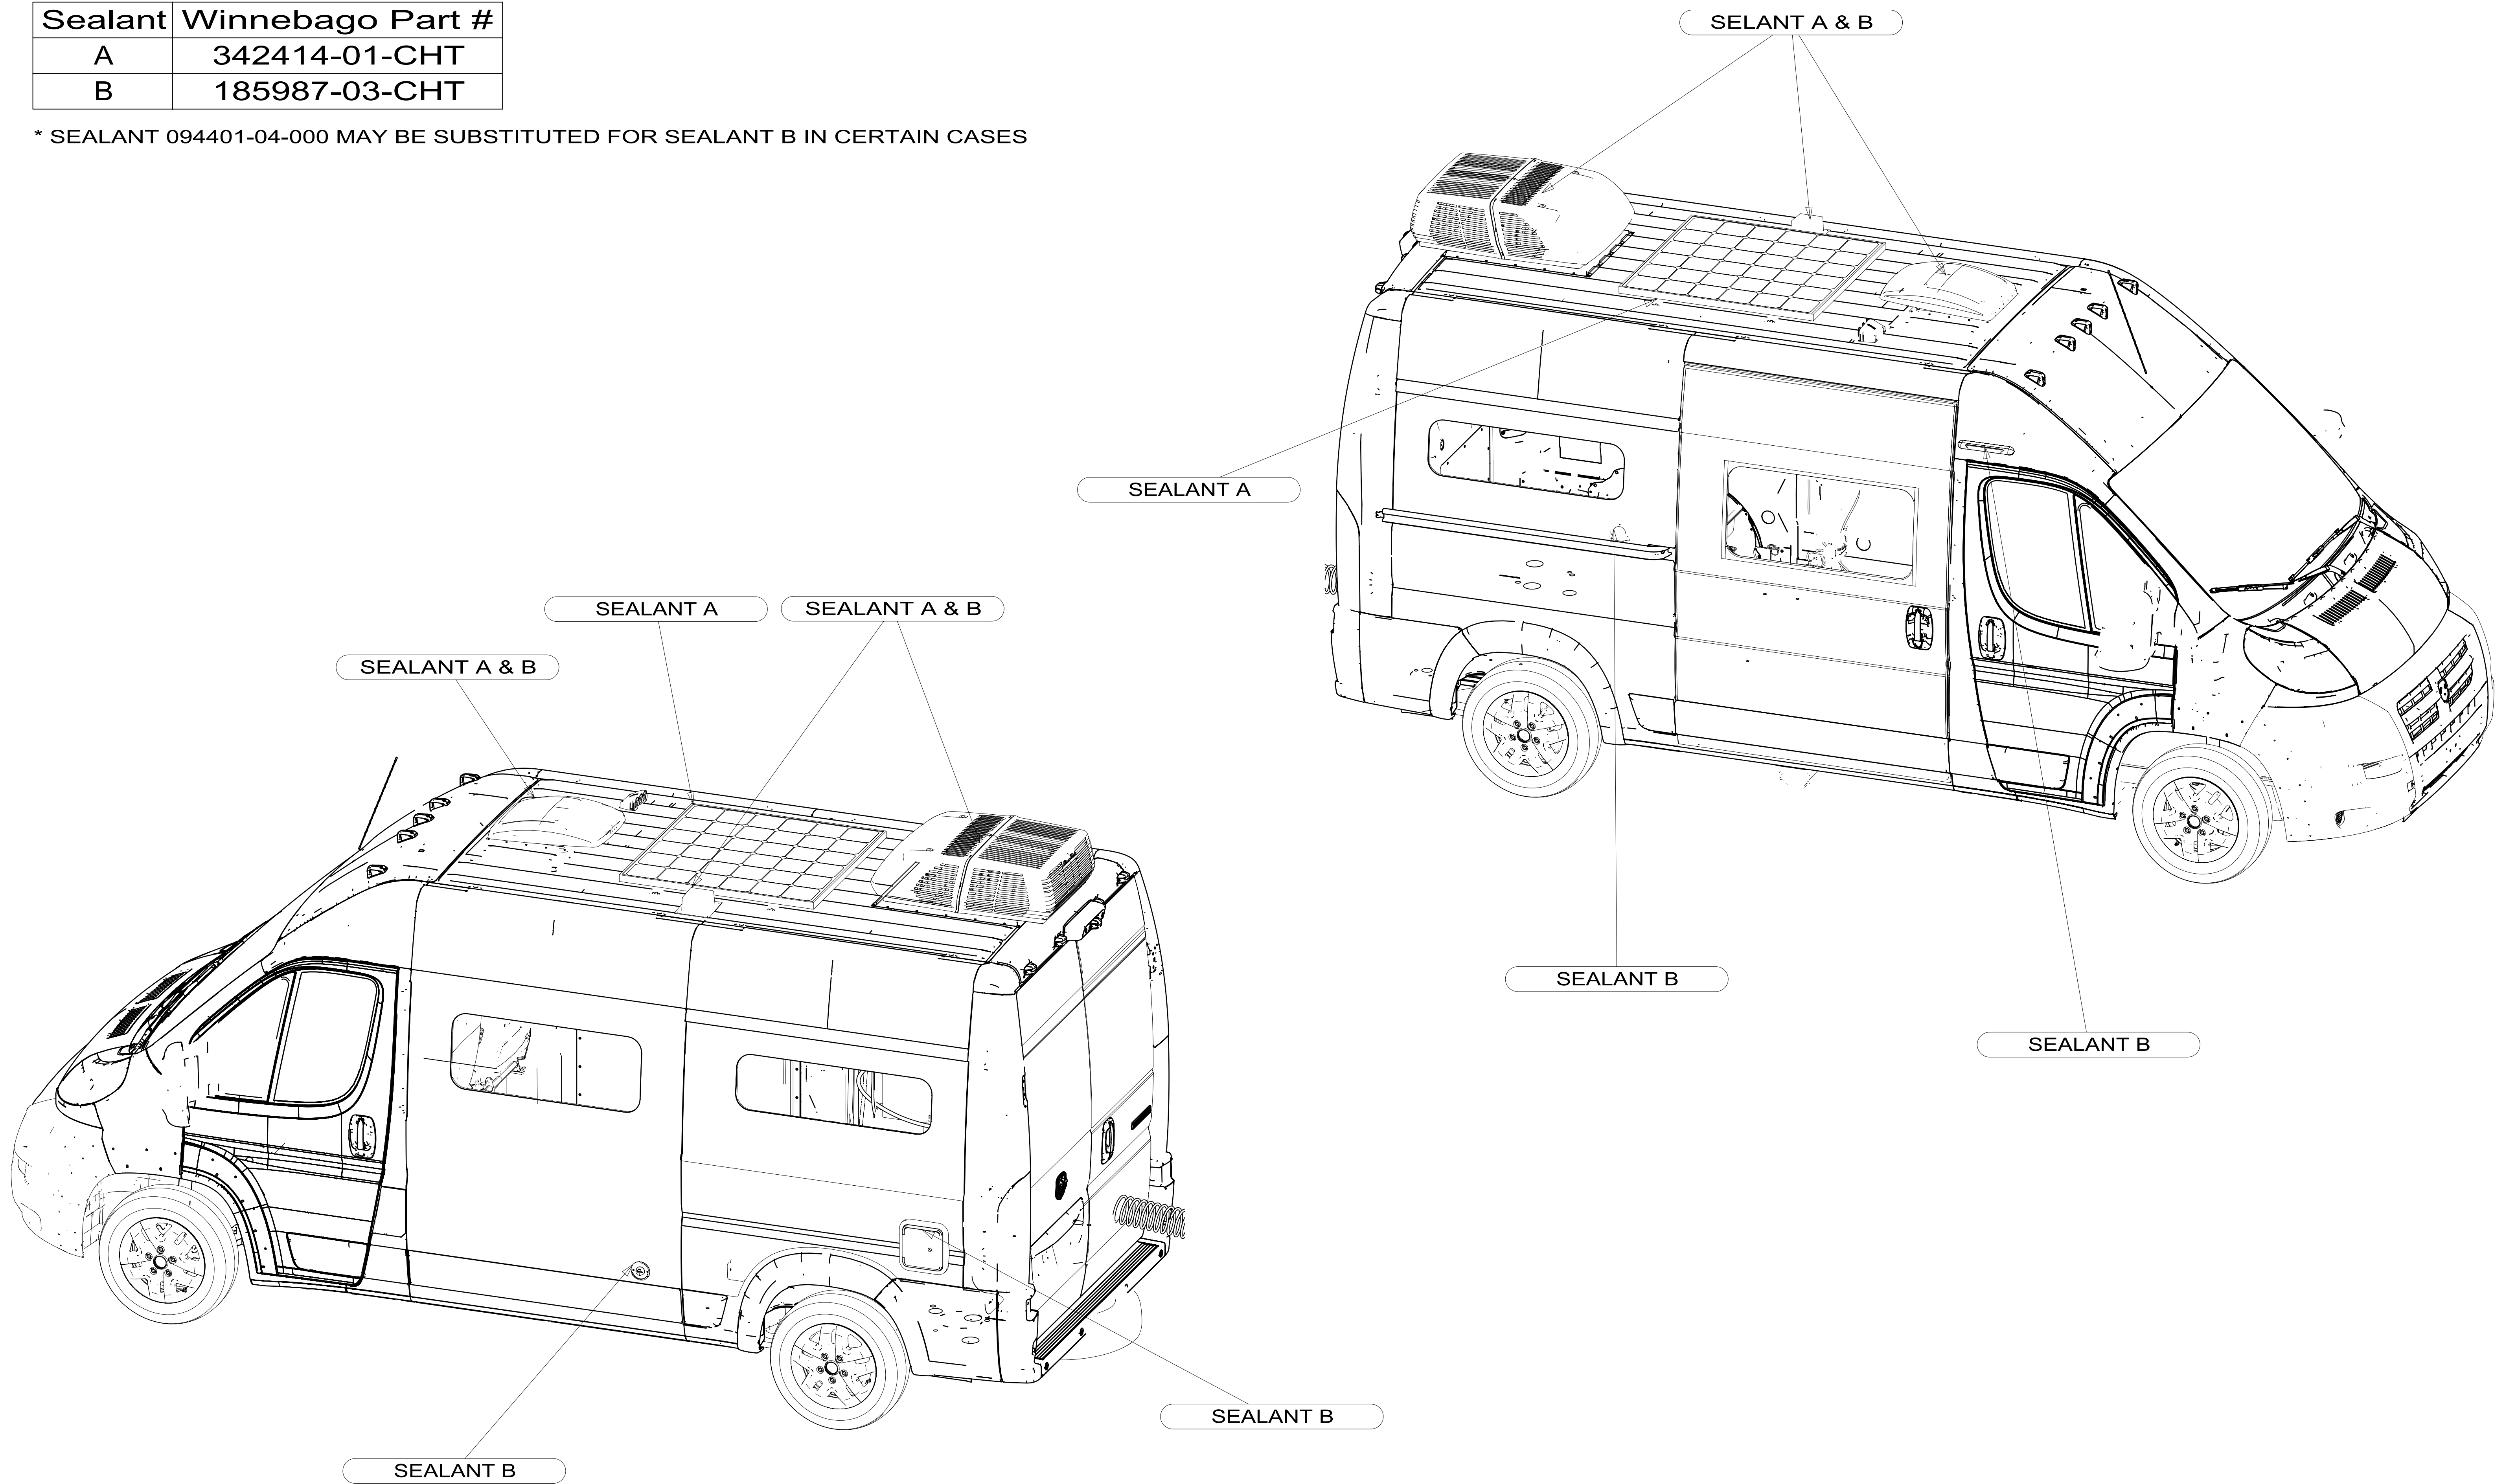

Sealant	Winnebago Part #
A	342414-01-CHT
B	185987-03-CHT

* SEALANT 094401-04-000 MAY BE SUBSTITUTED FOR SEALANT B IN CERTAIN CASES

T36A Sealant Call-out Sheet